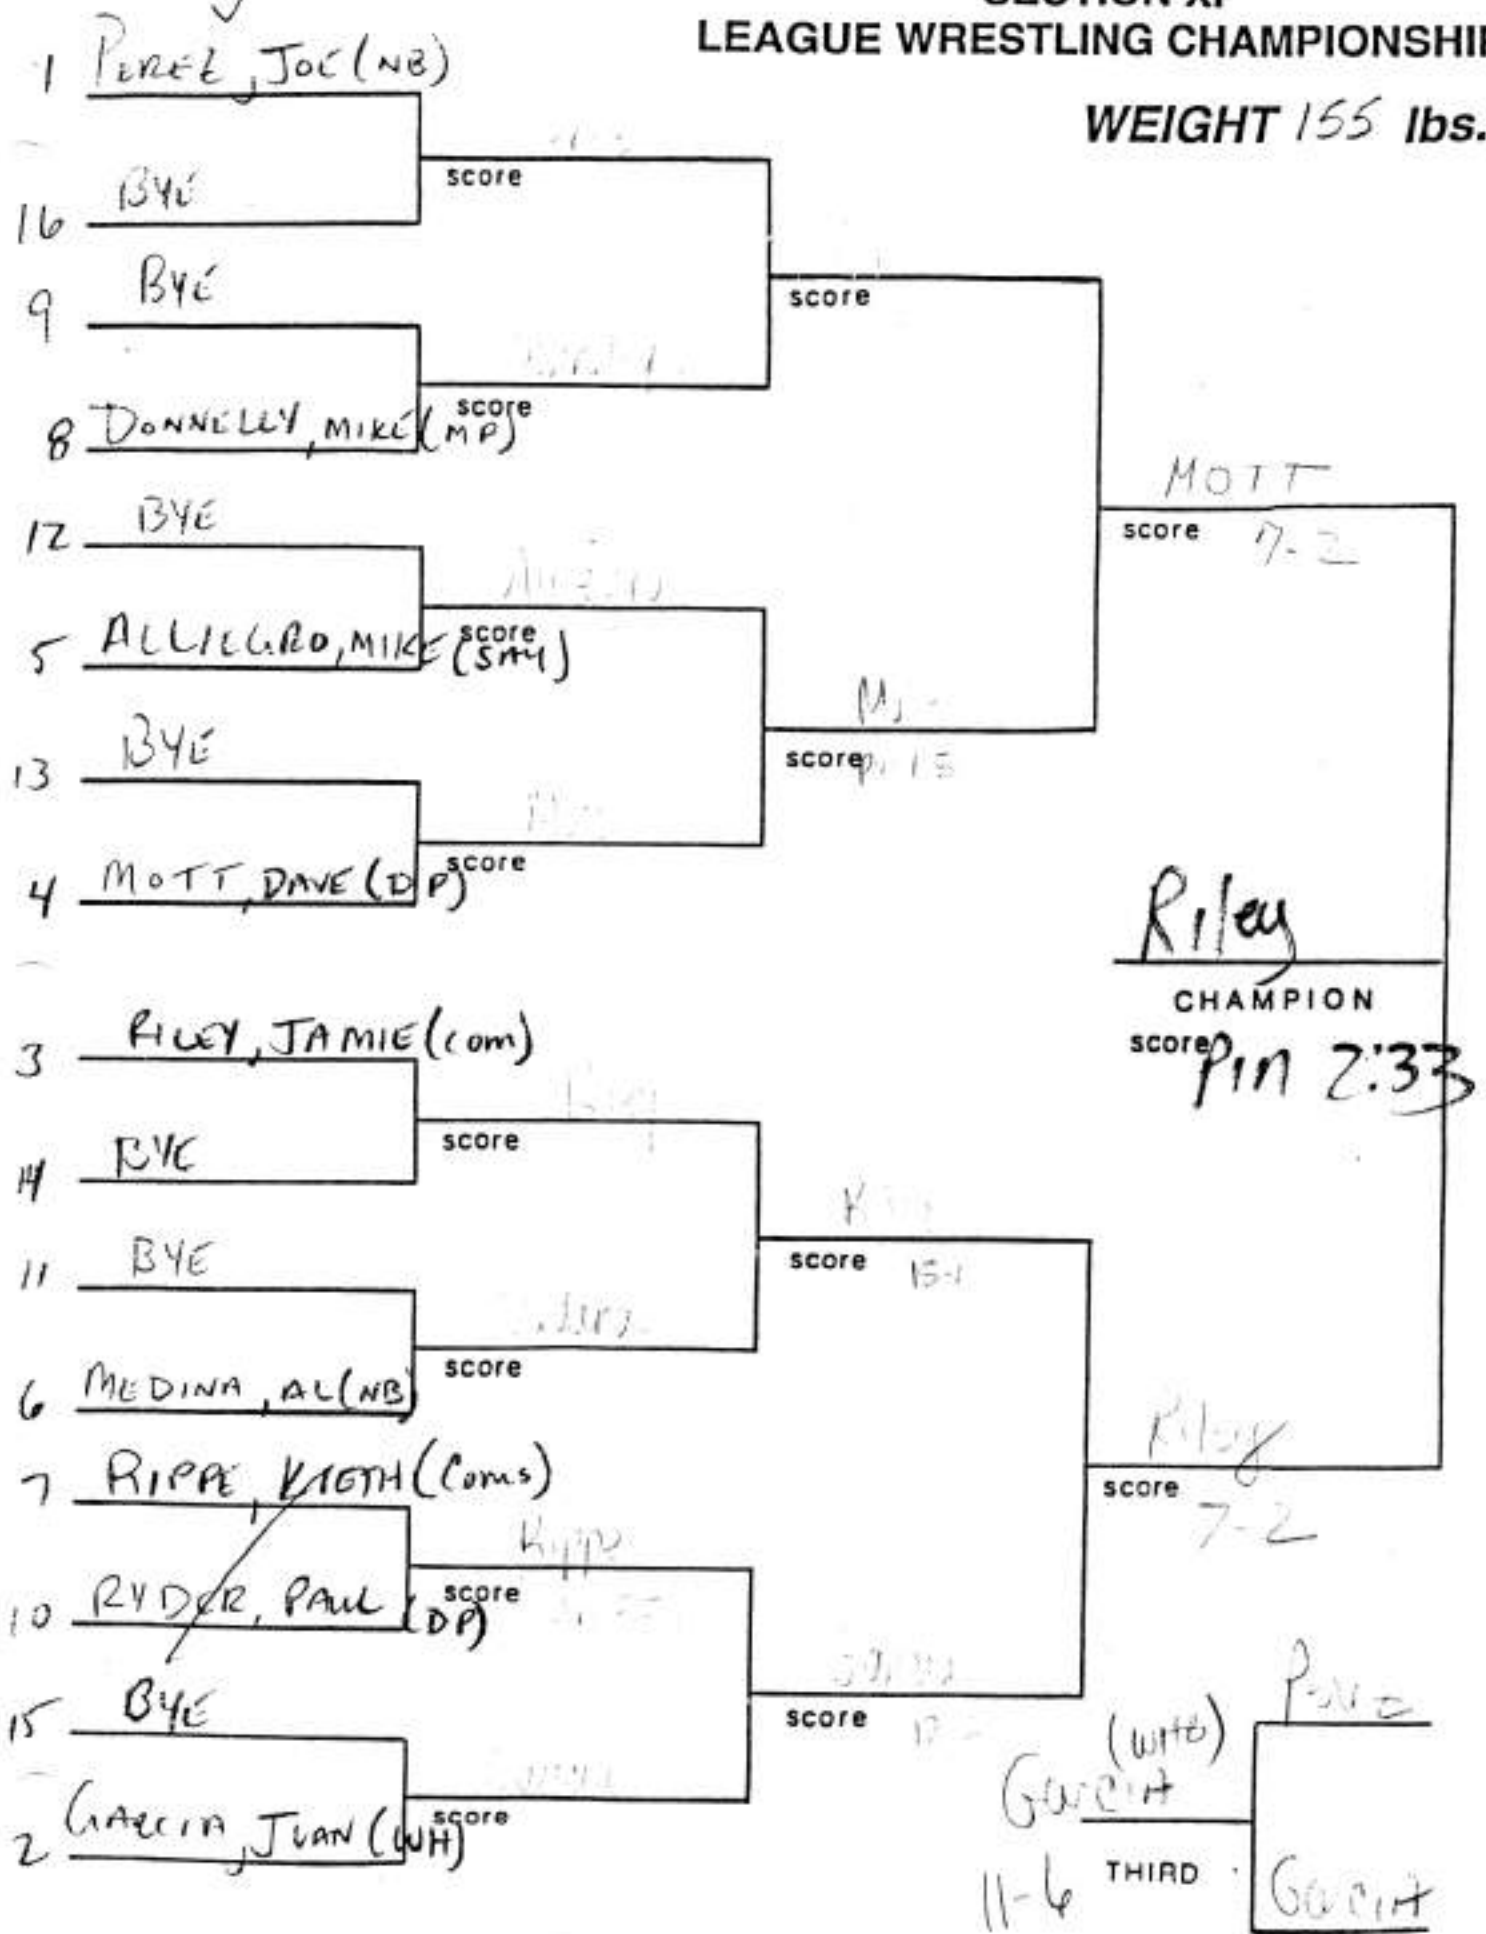

SECTION XI
LEAGUE WRESTLING CHAMPIONSHIP

WEIGHT 155 lbs.