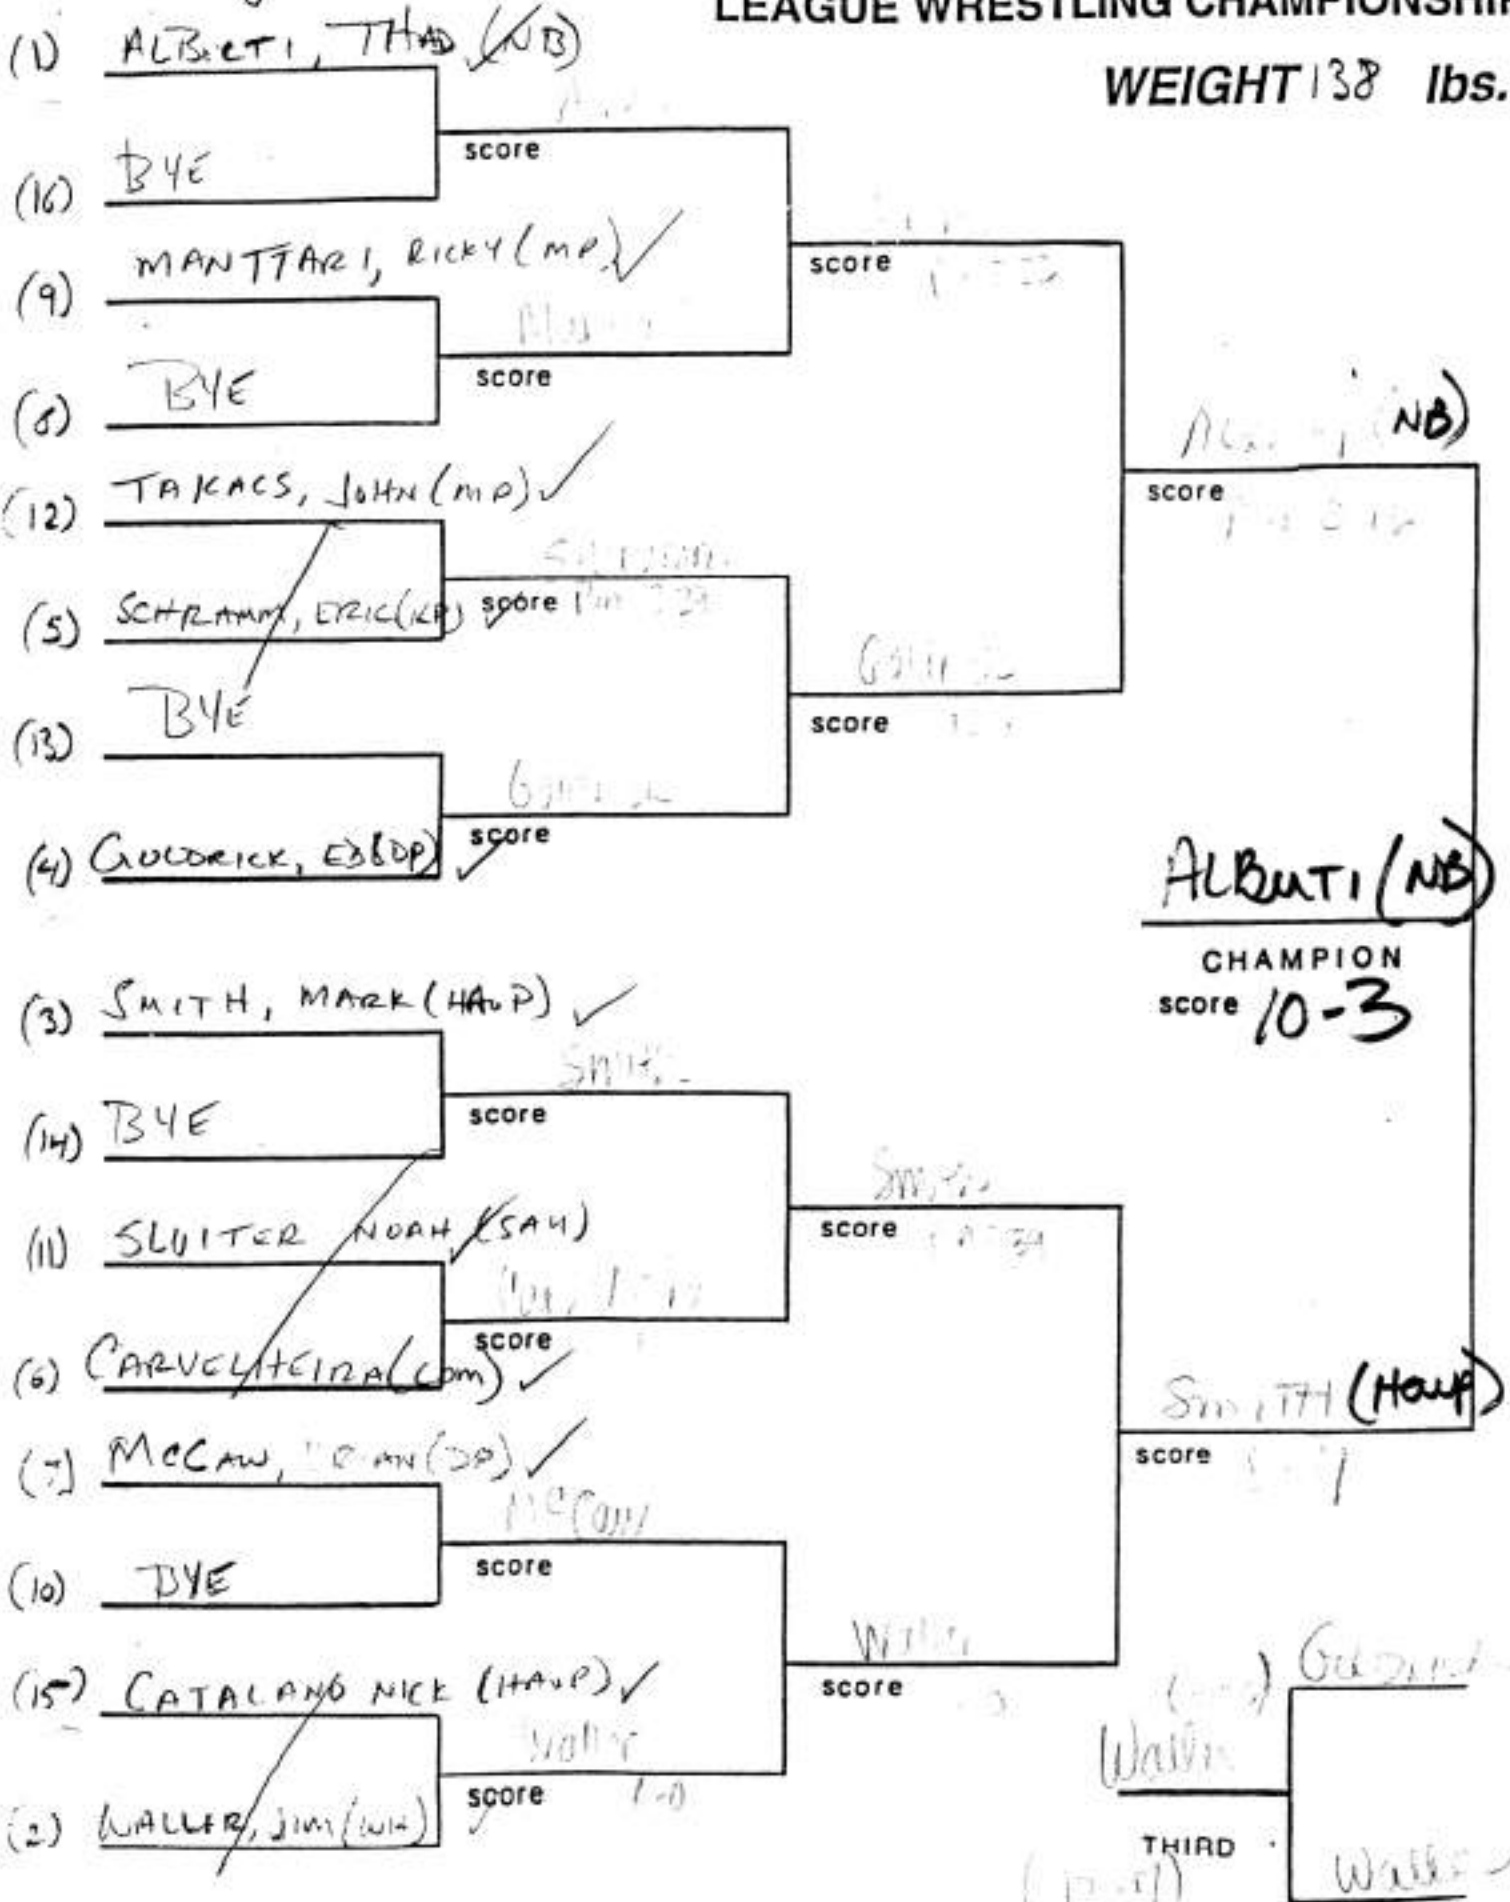

SECTION XI
LEAGUE WRESTLING CHAMPIONSHIP

WEIGHT 138 lbs.