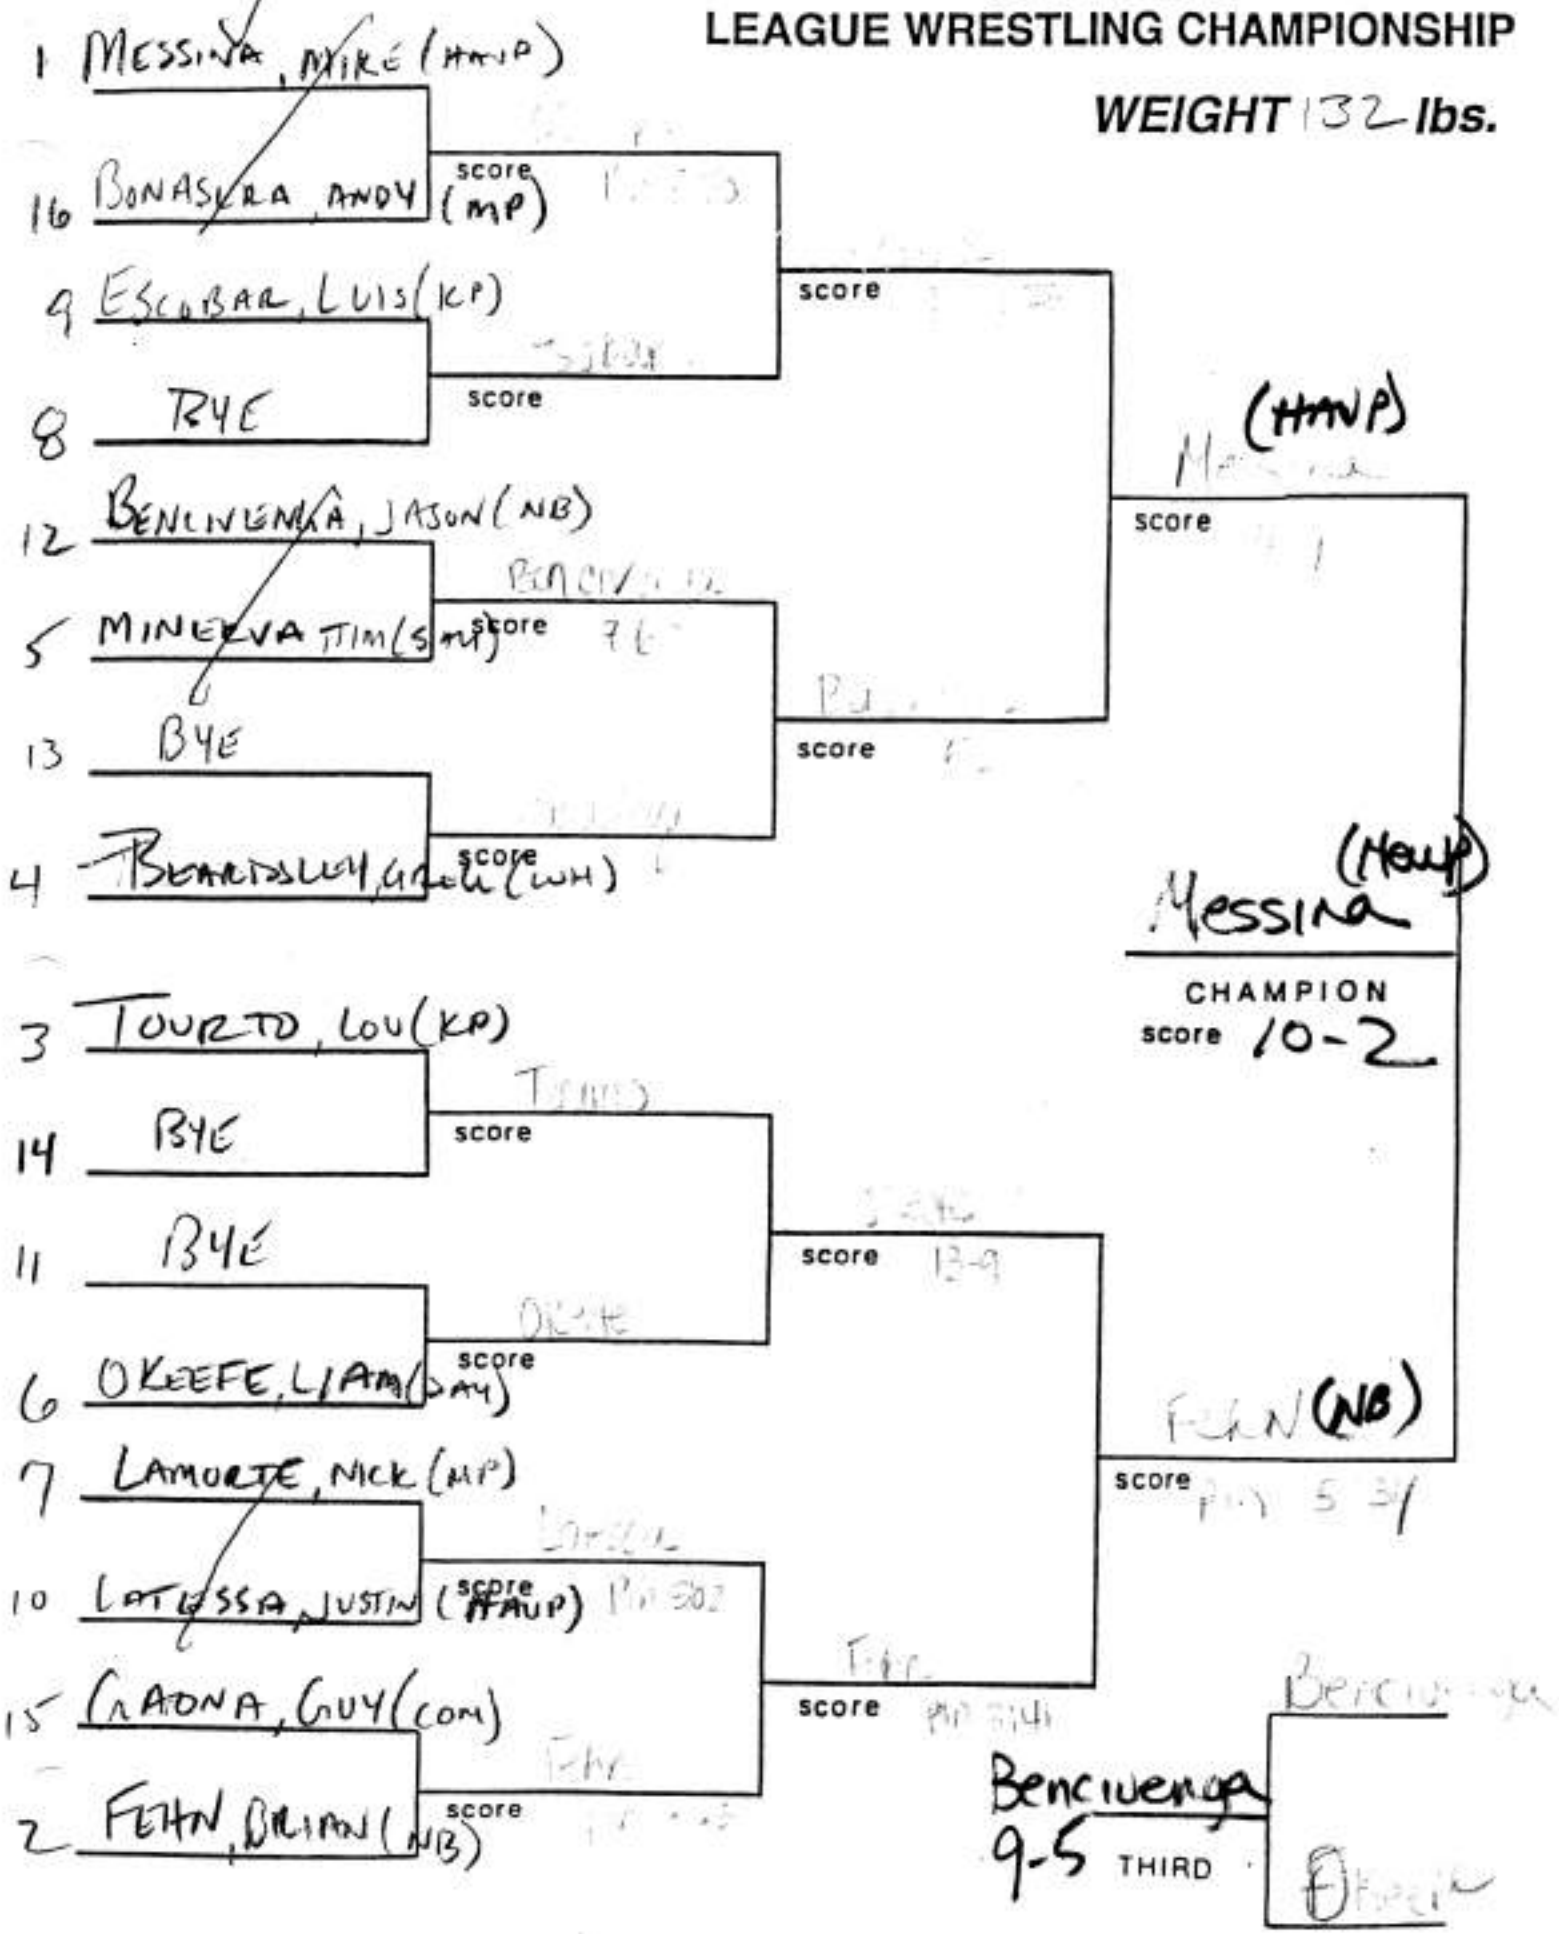

SECTION XI  
LEAGUE WRESTLING CHAMPIONSHIP

WEIGHT 119 lbs.

**SECTION XI  
LEAGUE WRESTLING CHAMPIONSHIP**

**WEIGHT 126 lbs.**

SECTION XI  
LEAGUE WRESTLING CHAMPIONSHIP

WEIGHT 132 lbs.

SECTION XI  
LEAGUE WRESTLING CHAMPIONSHIP