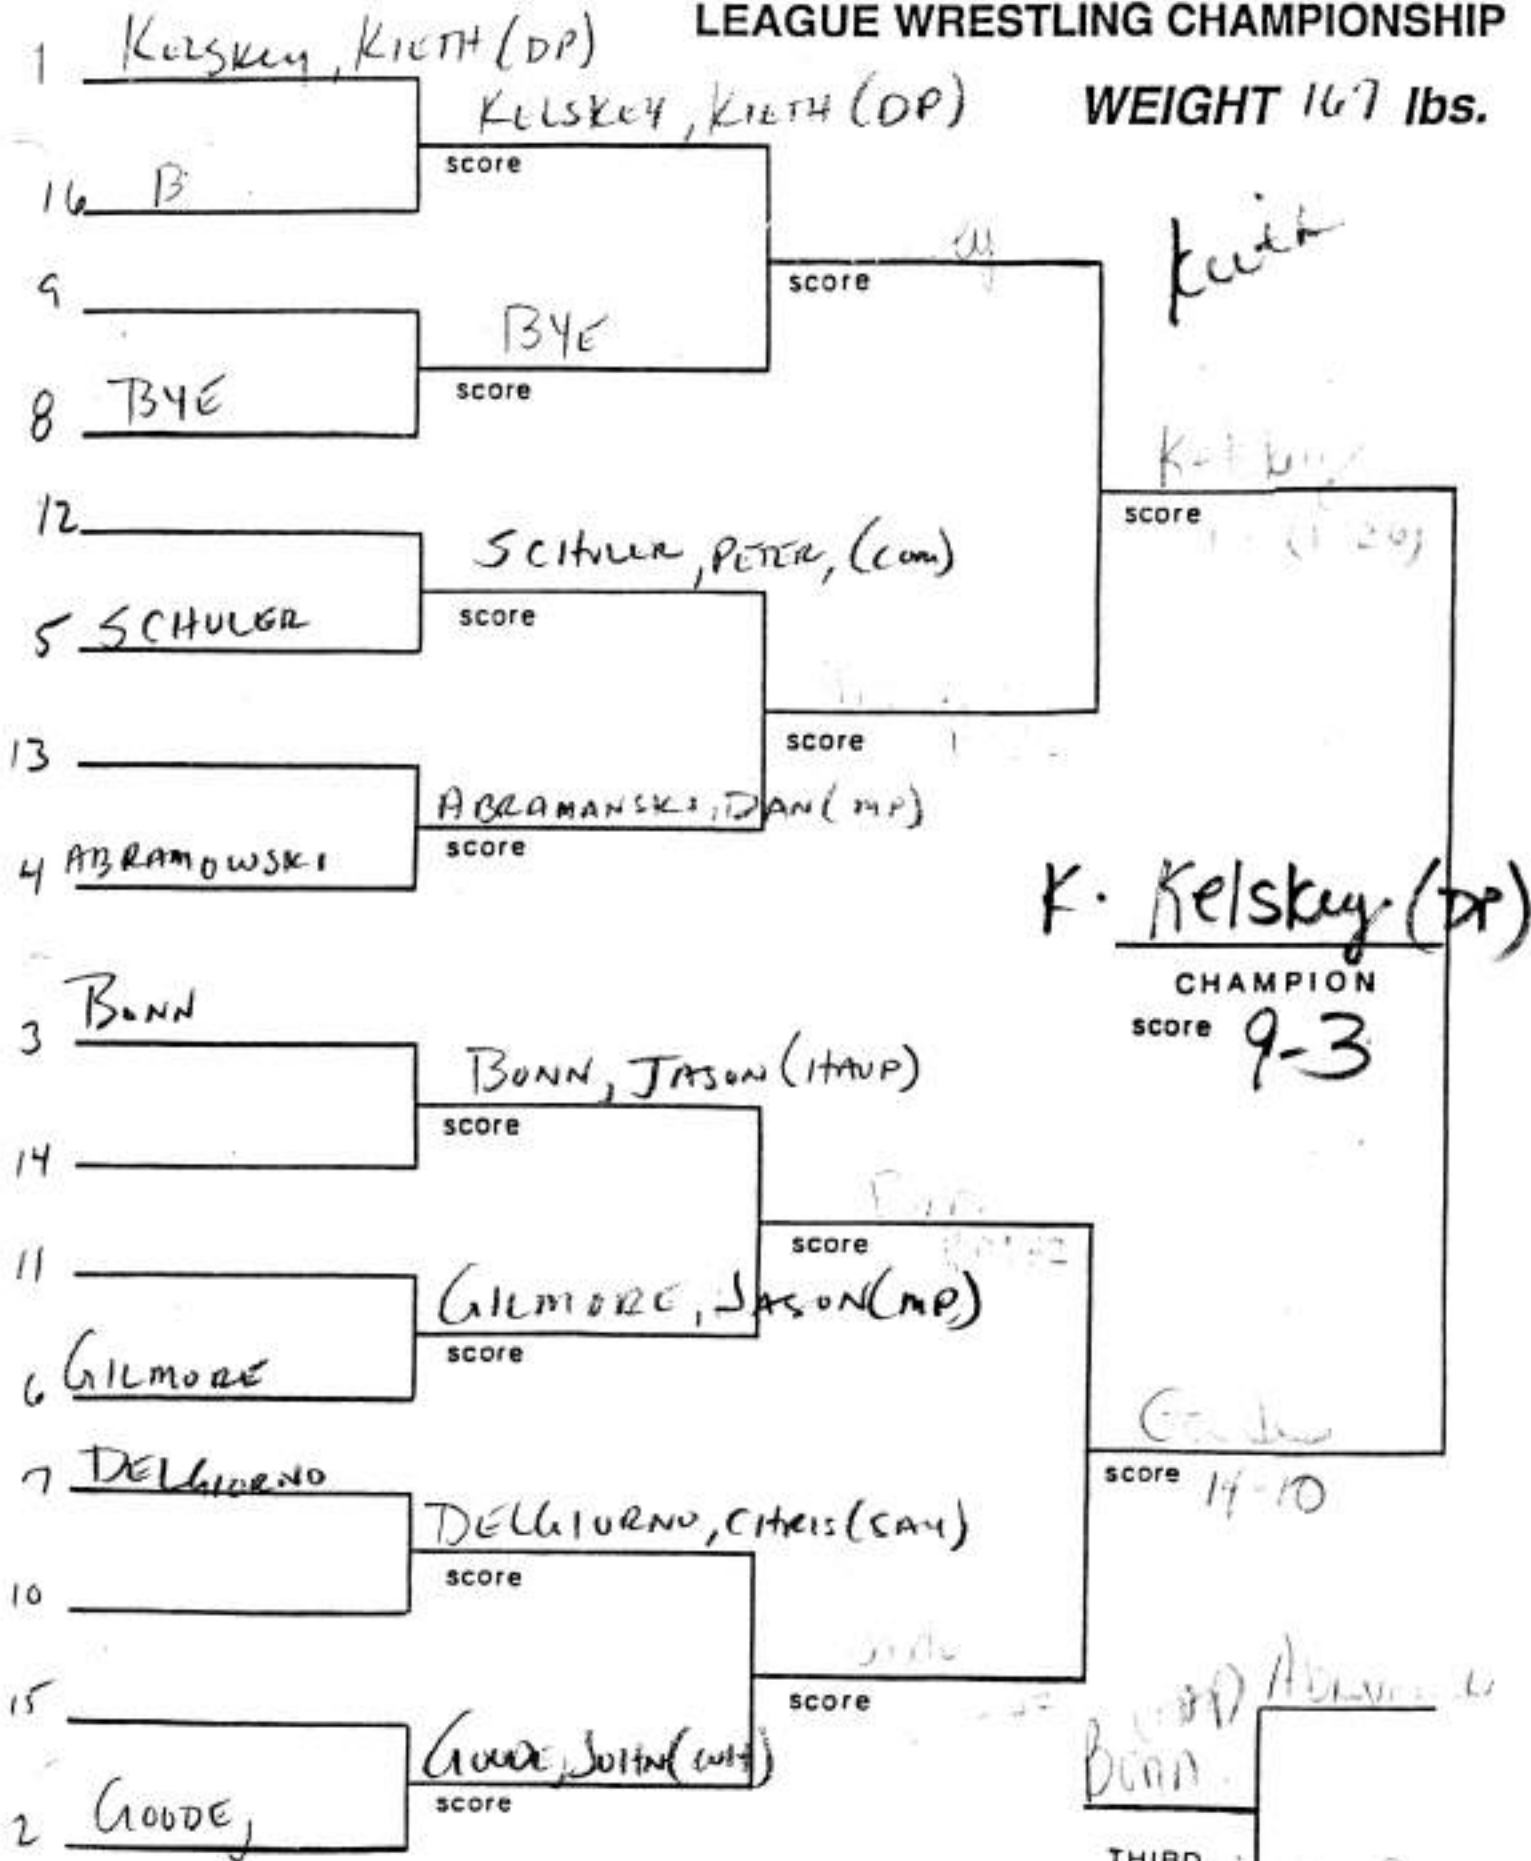

# SECTION XI LEAGUE WRESTLING CHAMPIONSHIP

**WEIGHT 177 lbs.**