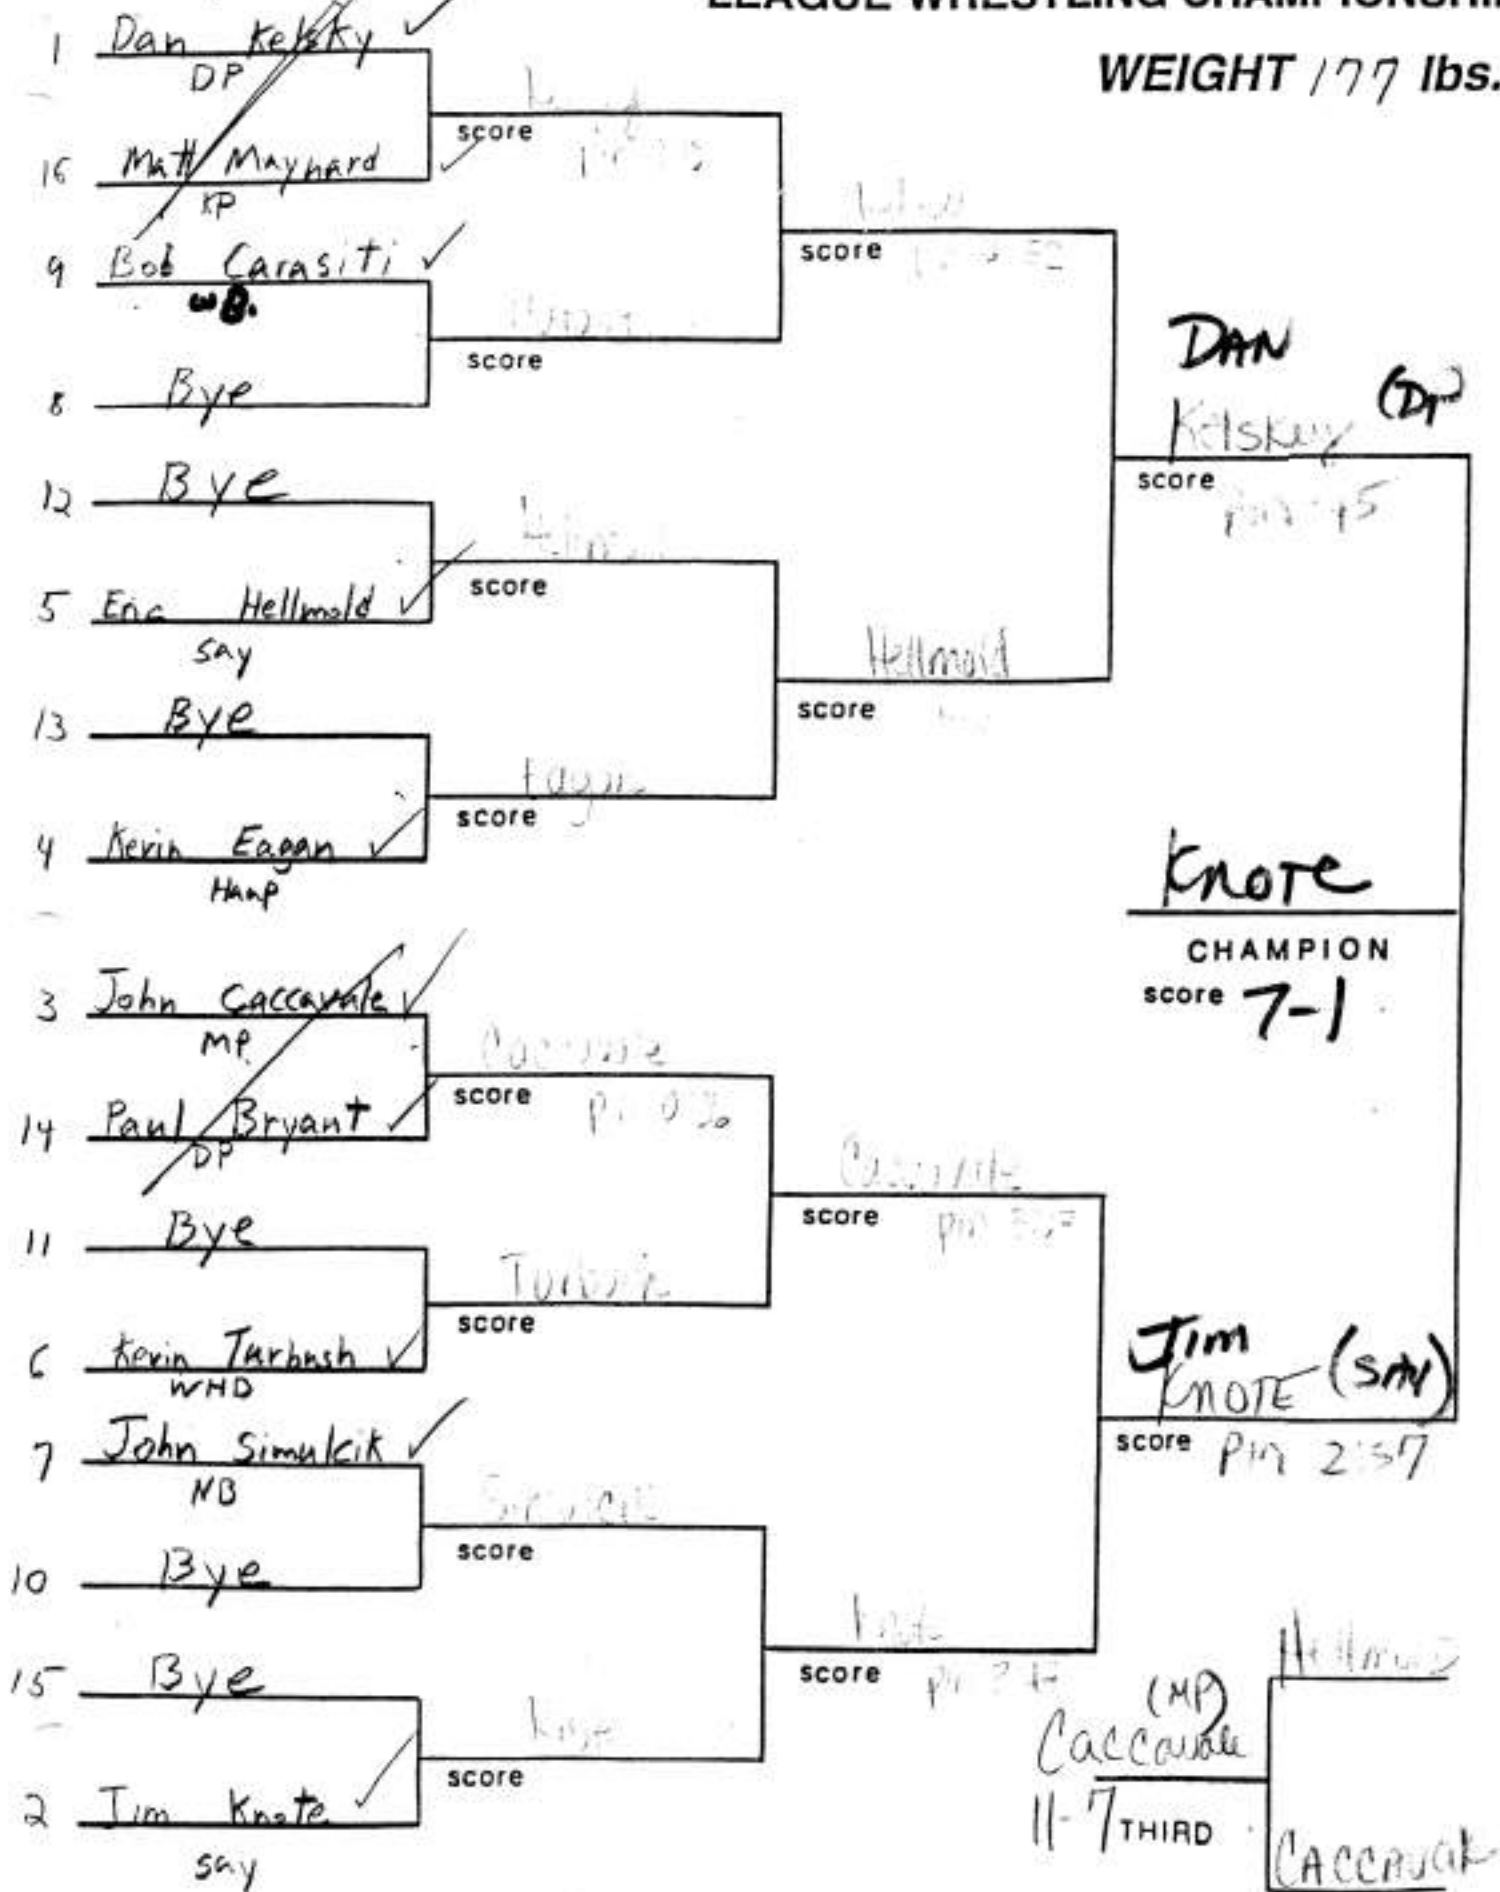

# SECTION XI LEAGUE WRESTLING CHAMPIONSHIP

**WEIGHT 177 lbs.**