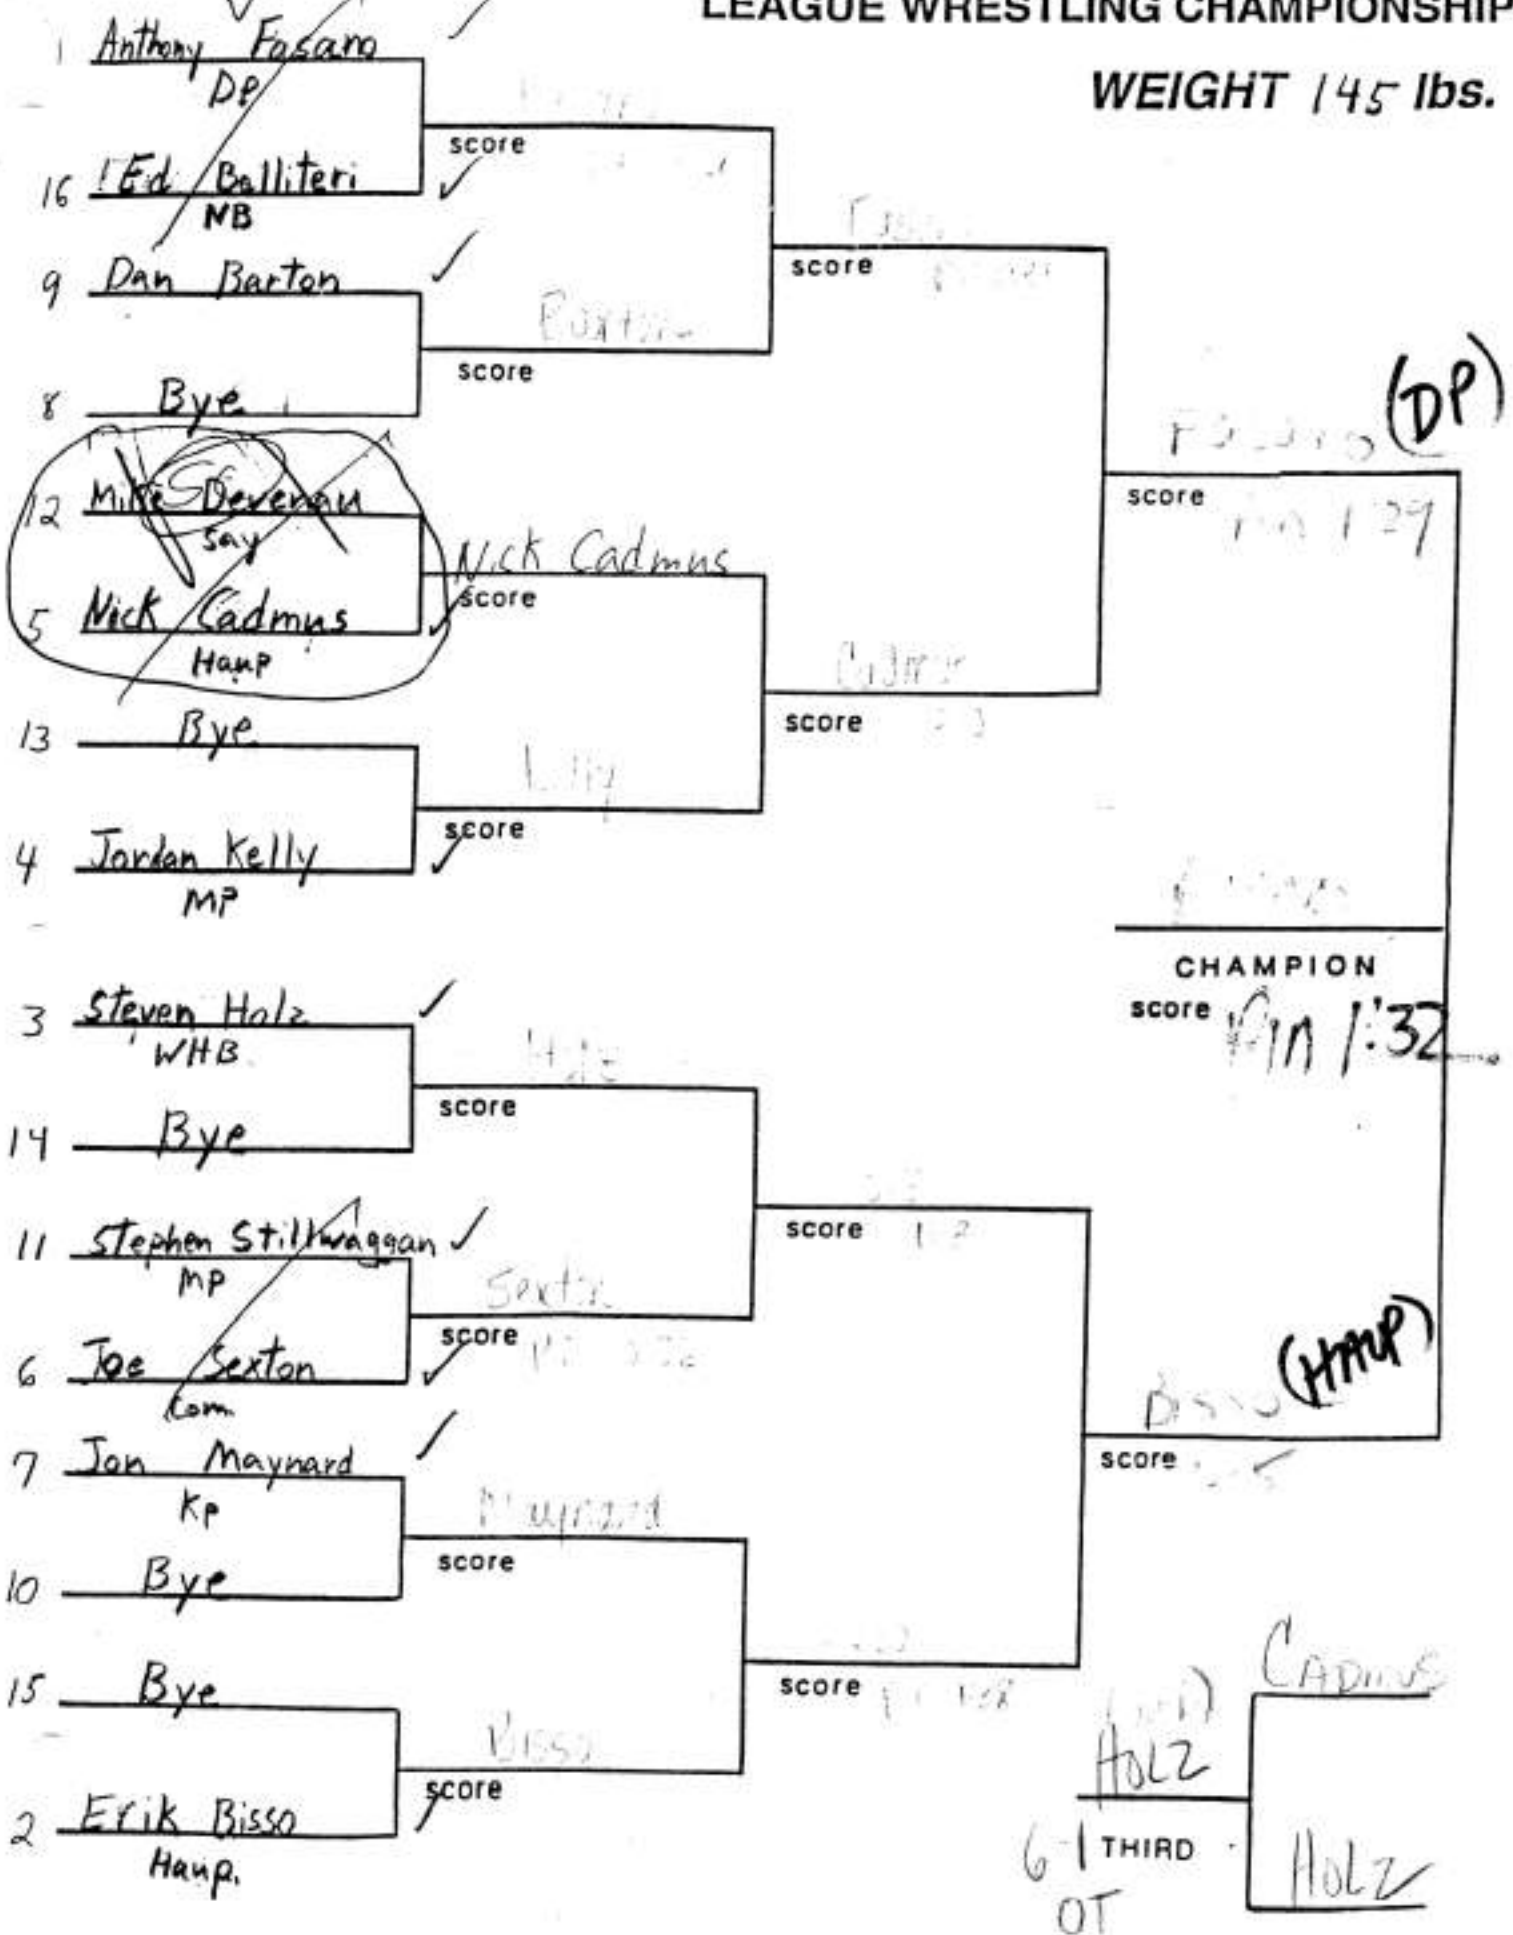

SECTION XI LEAGUE WRESTLING CHAMPIONSHIP

WEIGHT 145 lbs.