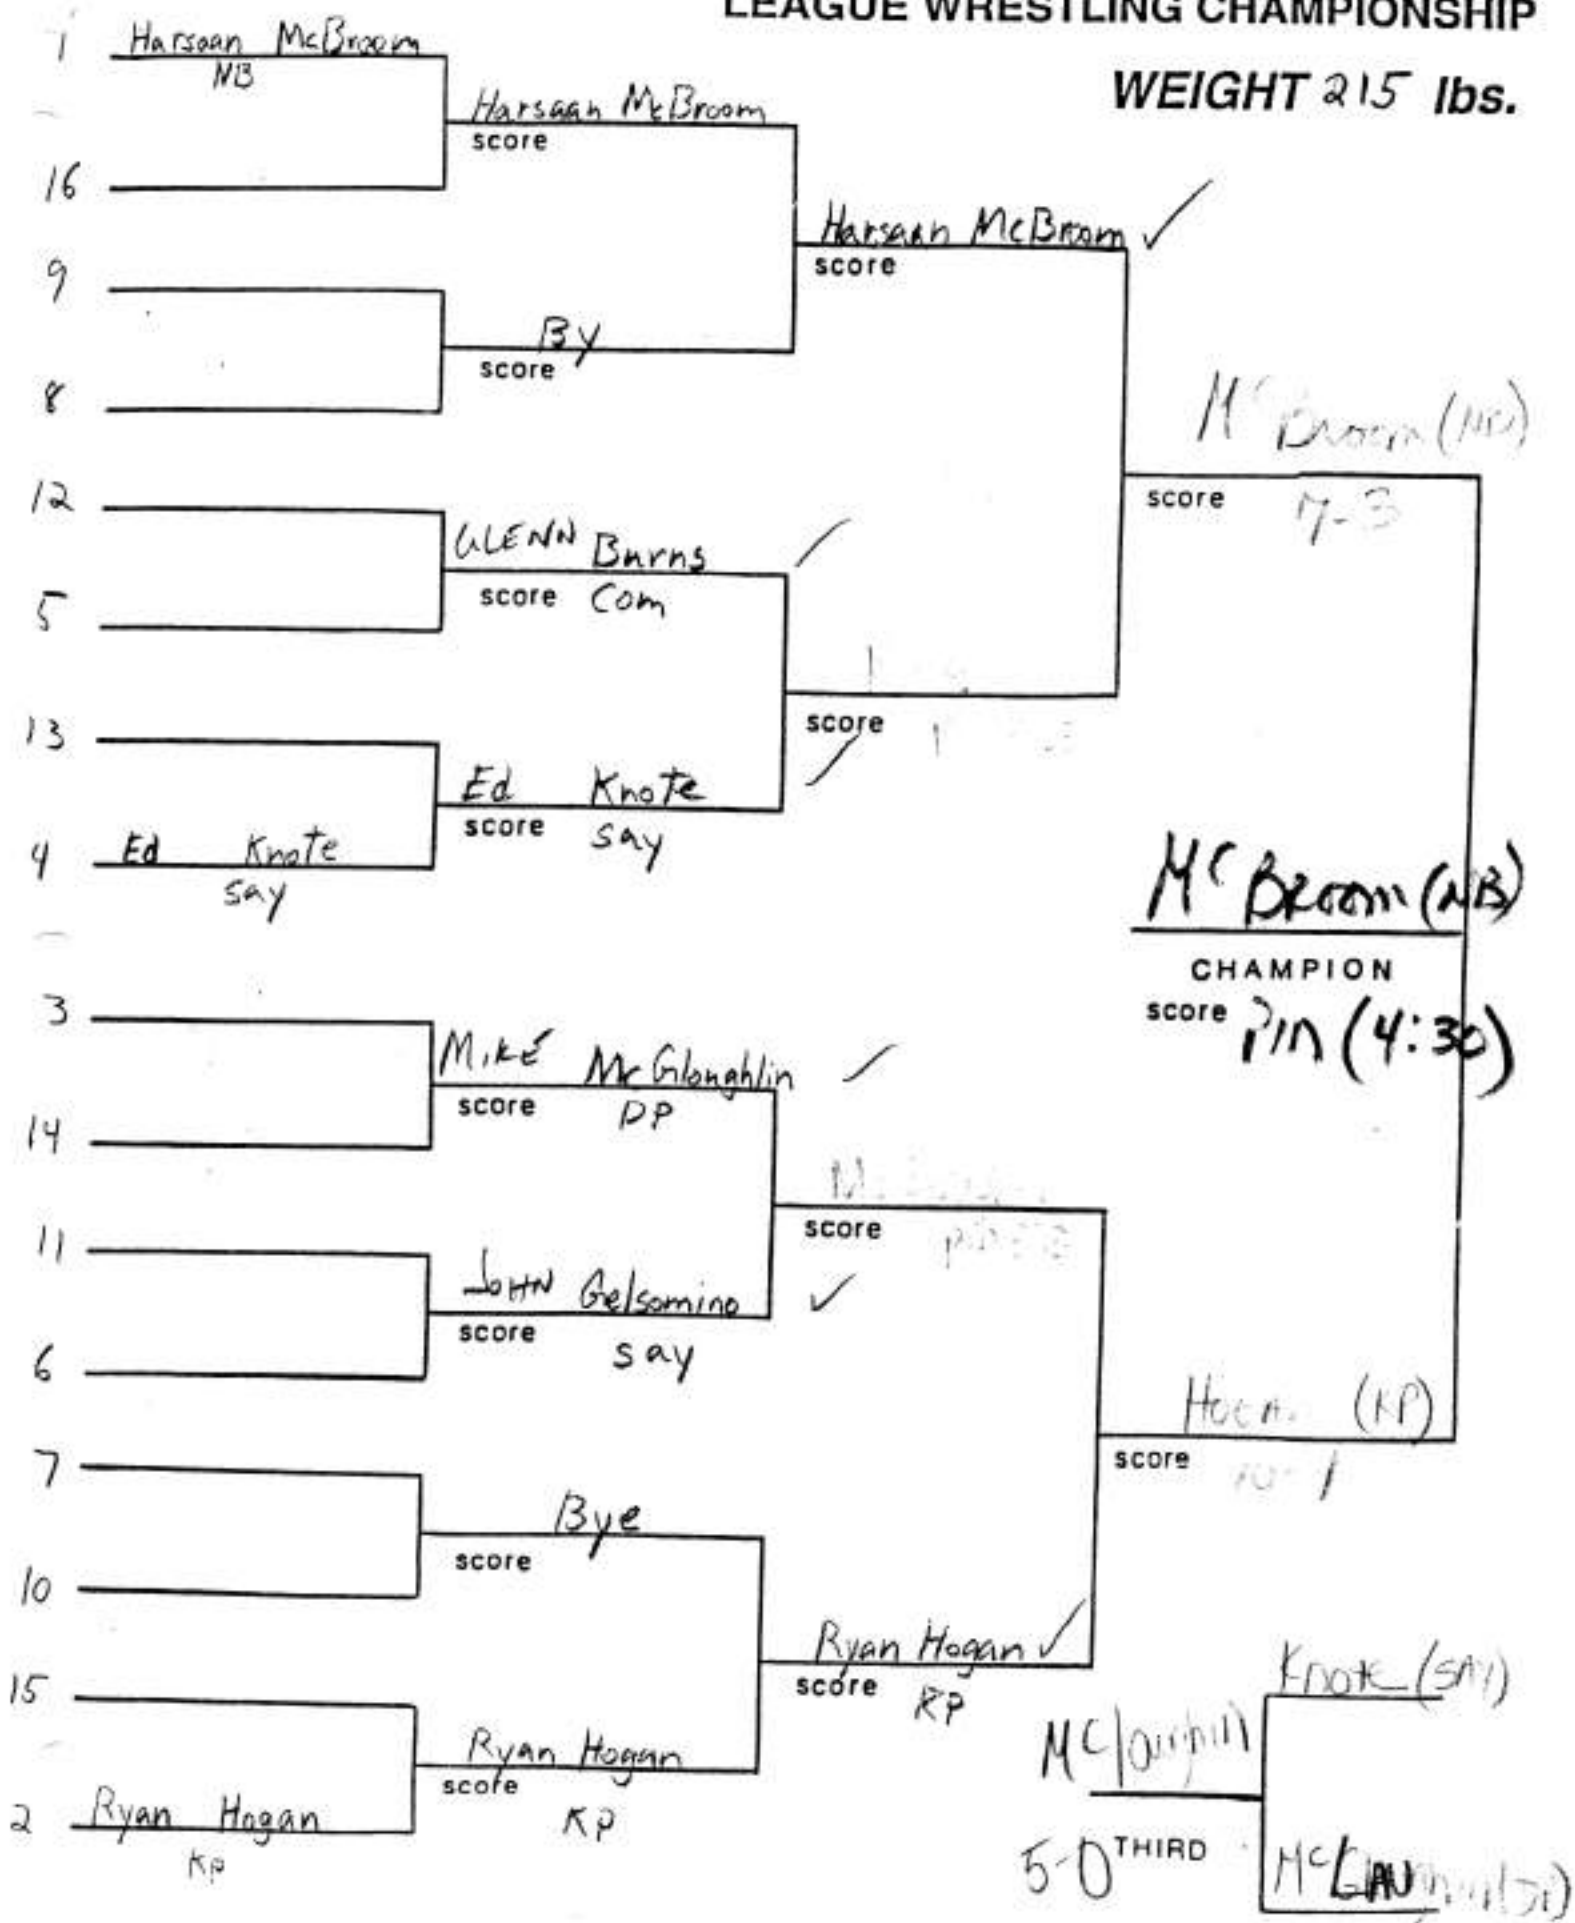

SECTION XI LEAGUE WRESTLING CHAMPIONSHIP

WEIGHT 215 lbs.