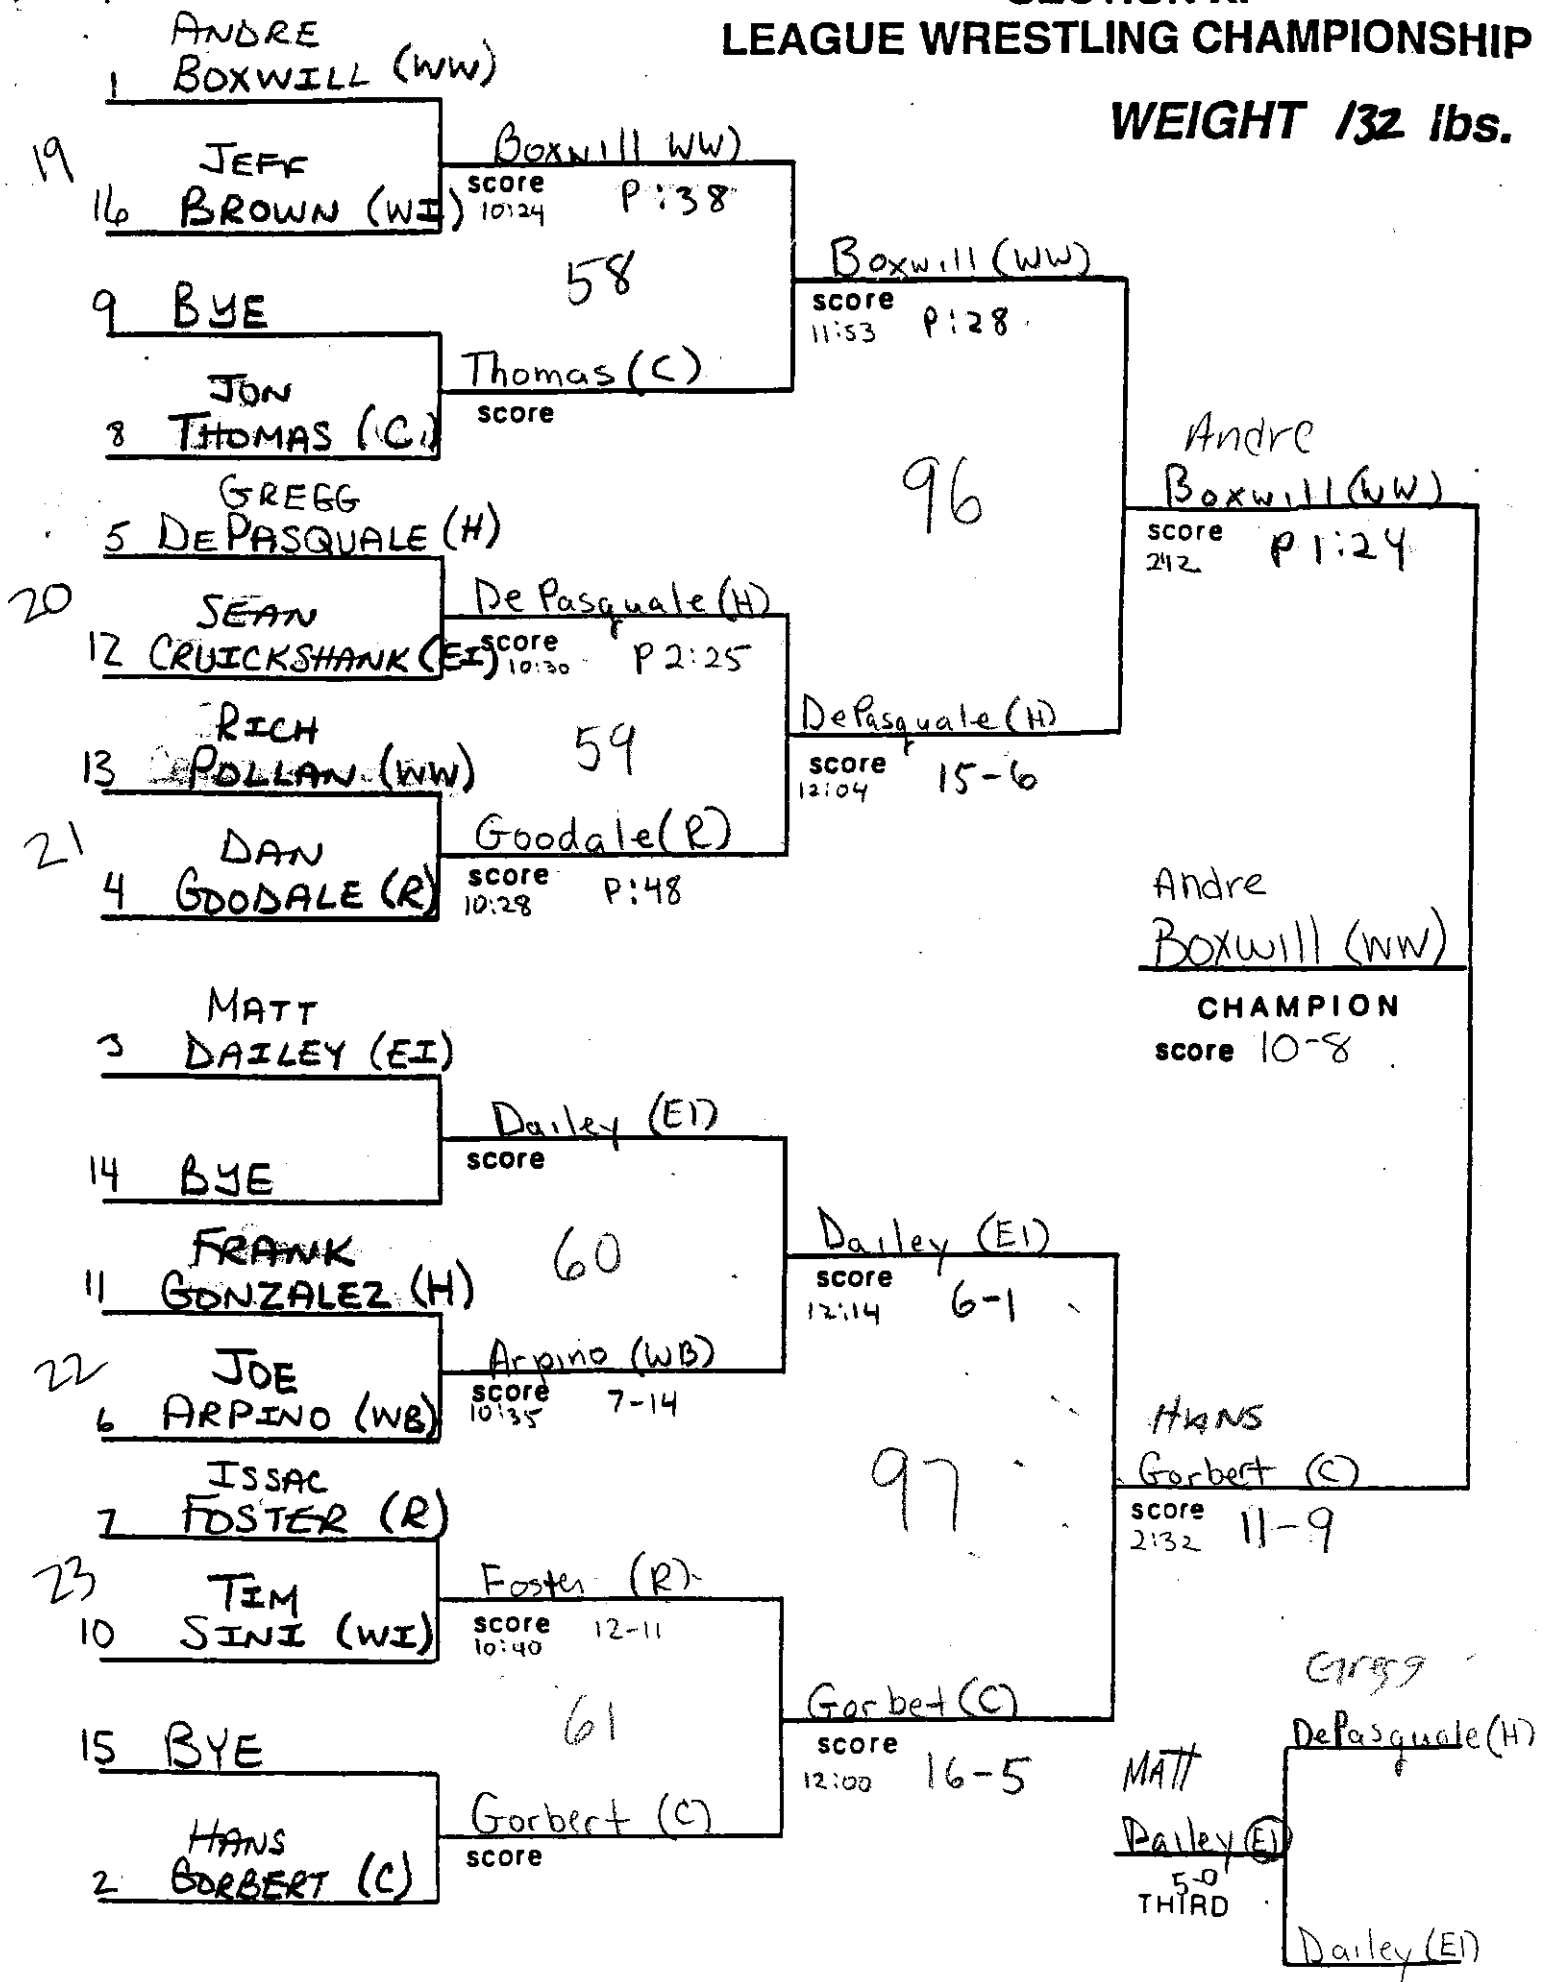

SECTION XI  
LEAGUE WRESTLING CHAMPIONSHIP

WEIGHT 98 lbs.

SECTION XI  
LEAGUE WRESTLING CHAMPIONSHIP

WEIGHT 105 lbs.

Hunt. = 00pts

SECTION XI  
LEAGUE WRESTLING CHAMPIONSHIP

WEIGHT 112 lbs.

HUNT = 26 AS

SECTION XI  
LEAGUE WRESTLING CHAMPIONSHIP

WEIGHT 119 lbs.

Hurt=24 pts

SECTION XI  
LEAGUE WRESTLING CHAMPIONSHIP

WEIGHT 126 lbs.

Hunt = 18 P:15

SECTION XI  
LEAGUE WRESTLING CHAMPIONSHIP

WEIGHT 132 lbs.

HUNT = 10/2/15.

SECTION XI  
LEAGUE WRESTLING CHAMPIONSHIP

WEIGHT 138 lbs.

1	SEAN HARRIS (EI)				
24	LOU HIRSCH (WI)	Harris (EI)	score 10:46 14-1		
9	FREDDIE CHAVARRIA (WW)	62		Chavarría (WW)	
8	BYE	Chavarría (WW)	score 12:20 3-0		
5	MIKE KOCH (WW)			98	Steve Cera (WI)
26	MATT MURPHY (WB)	Koch (WW)	score 10:51 P 1:35		score 2:18 P 2:30
13	TEVON FORDYCE (C)	63		Cera (WI)	
26	STEVE CERA (WI)	Cera (WI)	score 12:07 8-7		Collin Cera
4	ROCKY ROCHE (R)				Jerrick (C)
3	RICKY ROCHE (R)				CHAMPION score 10-3
27	MATT LULE (H)	Roche (R)	score 10:53 P 1:59		
11	BYE	64		Roche (R)	
6	ANDREW KLEIN (N)	Klein (N)	score 12:19 11-5		Collin Jerrick (C)
7	CHRIS LEHNERT (H)			99	score 2:40 P 4:12
28	STEVE CULVER (EI)	Lehnert (H)	score 10:50 P 1:59		
15	ERIC SCHUMACHER (R)	65		Jerrick (C)	
29	COLIN JERRICK (C)	Jerrick (C)	score 12:30 5-1		Freddie Chavarría (WW)
2	COLIN JERRICK (C)				Ricky Roche (R) P 5:13 THIRD
					Roche (R)

# SECTION XI LEAGUE WRESTLING CHAMPIONSHIP

**WEIGHT 200 lbs.**

Heat = 12 pts.