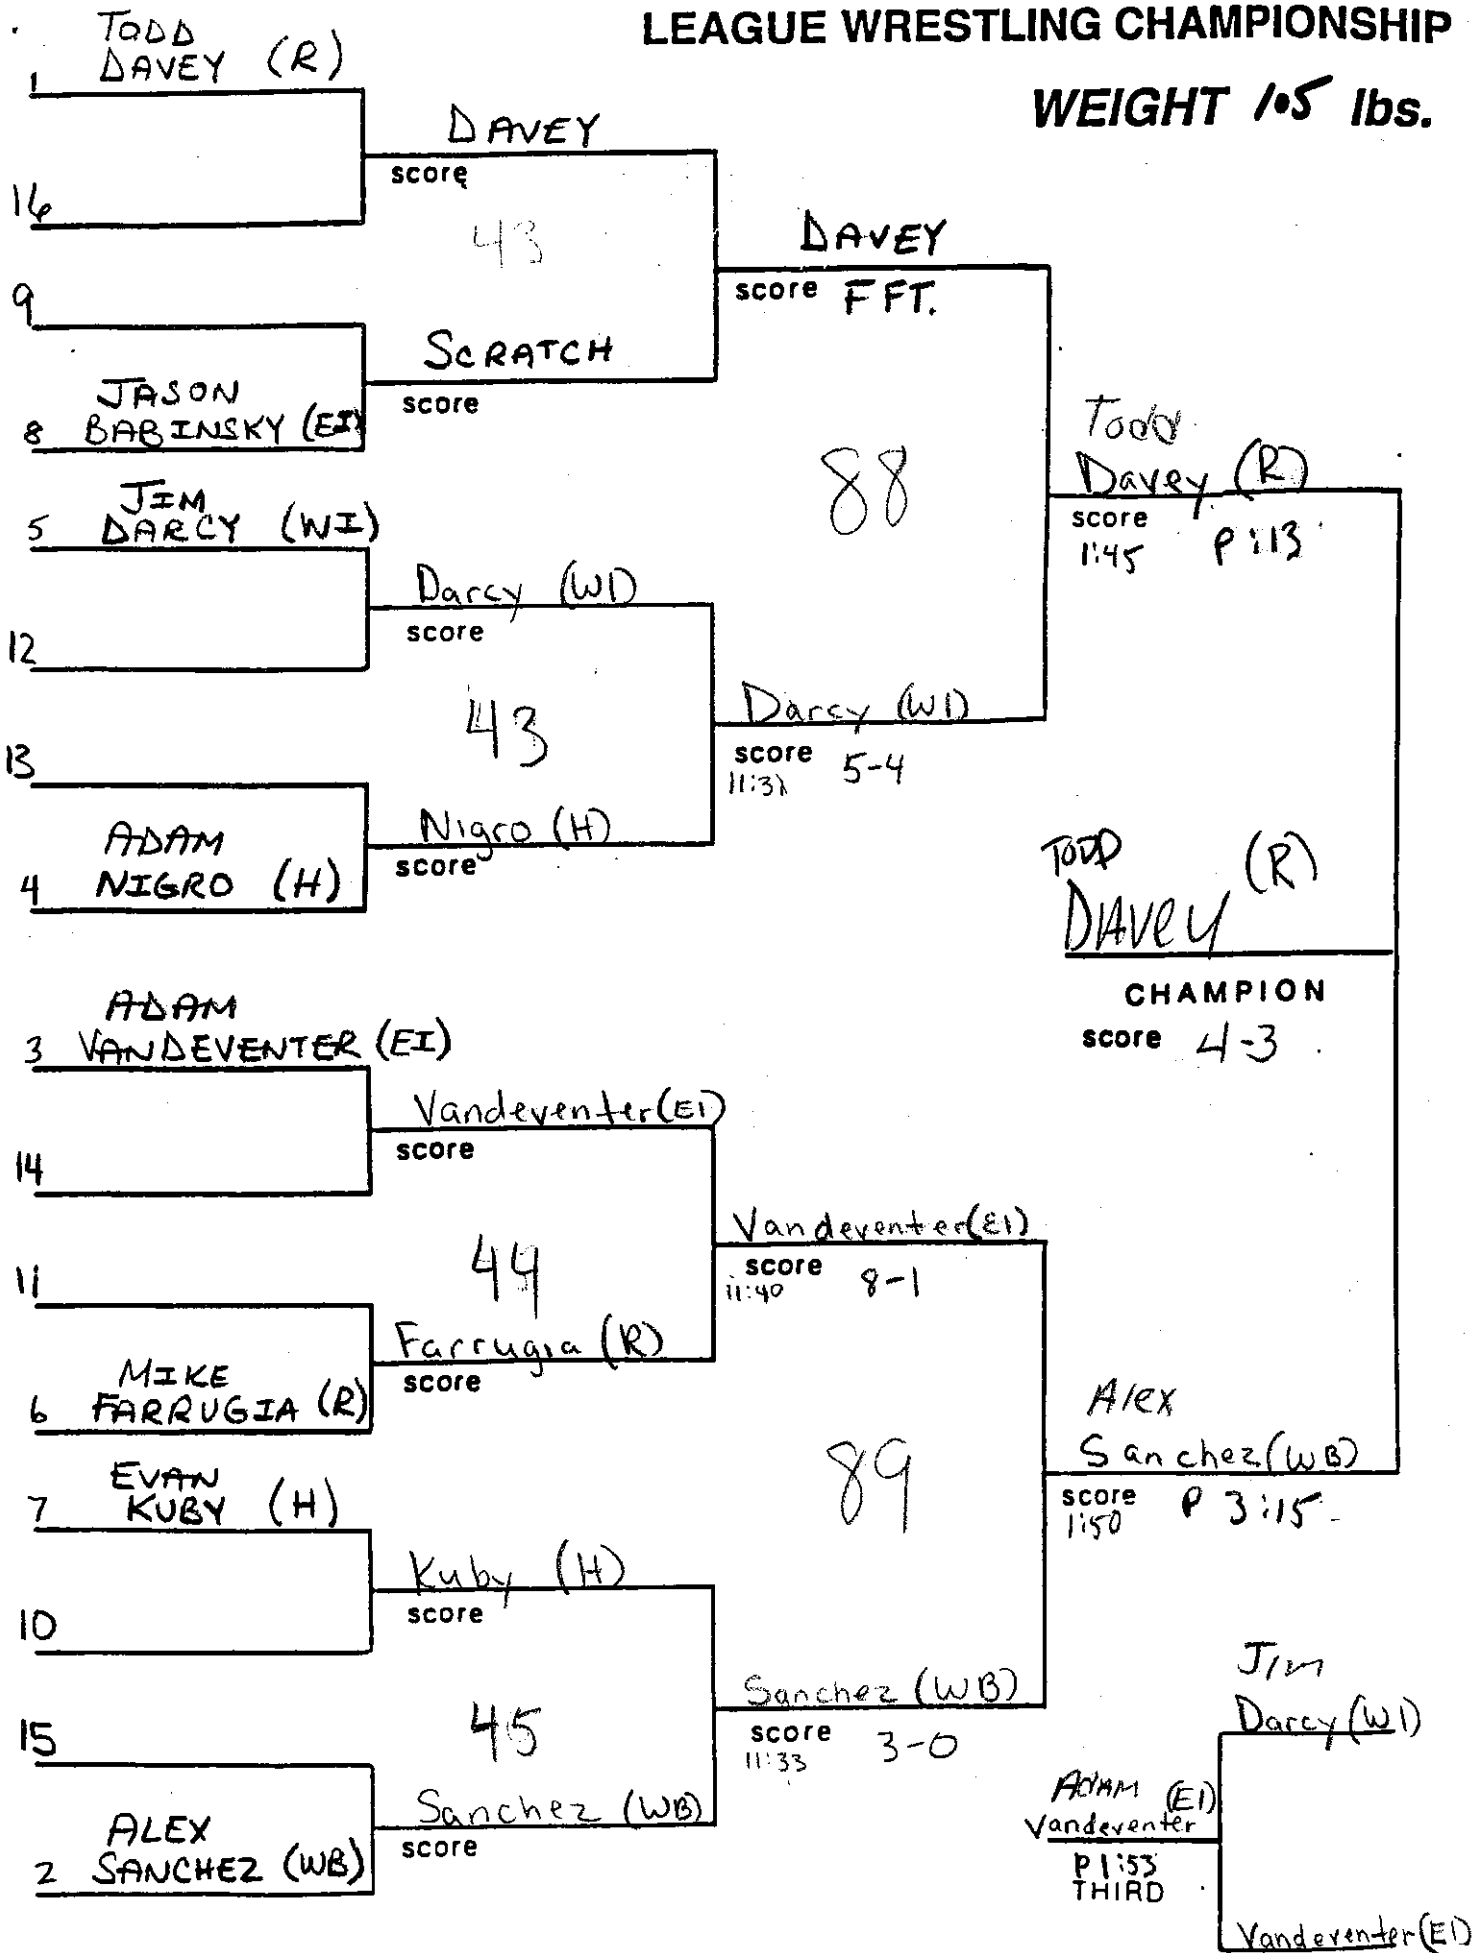

SECTION XI  
LEAGUE WRESTLING CHAMPIONSHIP

WEIGHT 98 lbs.

SECTION XI  
LEAGUE WRESTLING CHAMPIONSHIP

WEIGHT 105 lbs.

Hunt. = 00pts

SECTION XI  
LEAGUE WRESTLING CHAMPIONSHIP

WEIGHT 112 lbs.

HUNT = 26 AS

SECTION XI  
LEAGUE WRESTLING CHAMPIONSHIP

WEIGHT 119 lbs.

Hurt=24 pts

SECTION XI  
LEAGUE WRESTLING CHAMPIONSHIP

WEIGHT 126 lbs.

Hunt = 18 P:15

SECTION XI  
LEAGUE WRESTLING CHAMPIONSHIP

WEIGHT 132 lbs.

HUNT = 10/2/15.

SECTION XI  
LEAGUE WRESTLING CHAMPIONSHIP

WEIGHT 138 lbs.

1	SEAN HARRIS (EI)				
24	LOU HIRSCH (WI)	Harris (EI)	score 10:46 14-1		
9	FREDDIE CHAVARRIA (WW)	62		Chavarría (WW)	
8	BYE	Chavarría (WW)	score 12:20 3-0		
5	MIKE KOCH (WW)			98	Steve Cera (WI)
26	MATT MURPHY (WB)	Koch (WW)	score 10:51 P 1:35		score 2:18 P 2:30
13	TEVON FORDYCE (C)	63		Cera (WI)	
26	STEVE CERA (WI)	Cera (WI)	score 12:07 8-7		Collin Cera
4	ROCKY ROCHE (R)				Jerrick (C)
3	RICKY ROCHE (R)				CHAMPION score 10-3
27	MATT LULE (H)	Roche (R)	score 10:53 P 1:59		
11	BYE	64		Roche (R)	
6	ANDREW KLEIN (N)	Klein (N)	score 12:19 11-5		Collin Jerrick (C)
7	CHRIS LEHNERT (H)			99	score 2:40 P 4:12
28	STEVE CULVER (EI)	Lehnert (H)	score 10:50 P 1:59		
15	ERIC SCHUMACHER (R)	65		Jerrick (C)	
29	COLIN JERRICK (C)	Jerrick (C)	score 12:30 5-1		Freddie Chavarría (WW)
2	COLIN JERRICK (C)				Ricky Roche (R) P 5:13 THIRD
					Roche (R)

# SECTION XI LEAGUE WRESTLING CHAMPIONSHIP

**WEIGHT 200 lbs.**

Heat = 12 pts.