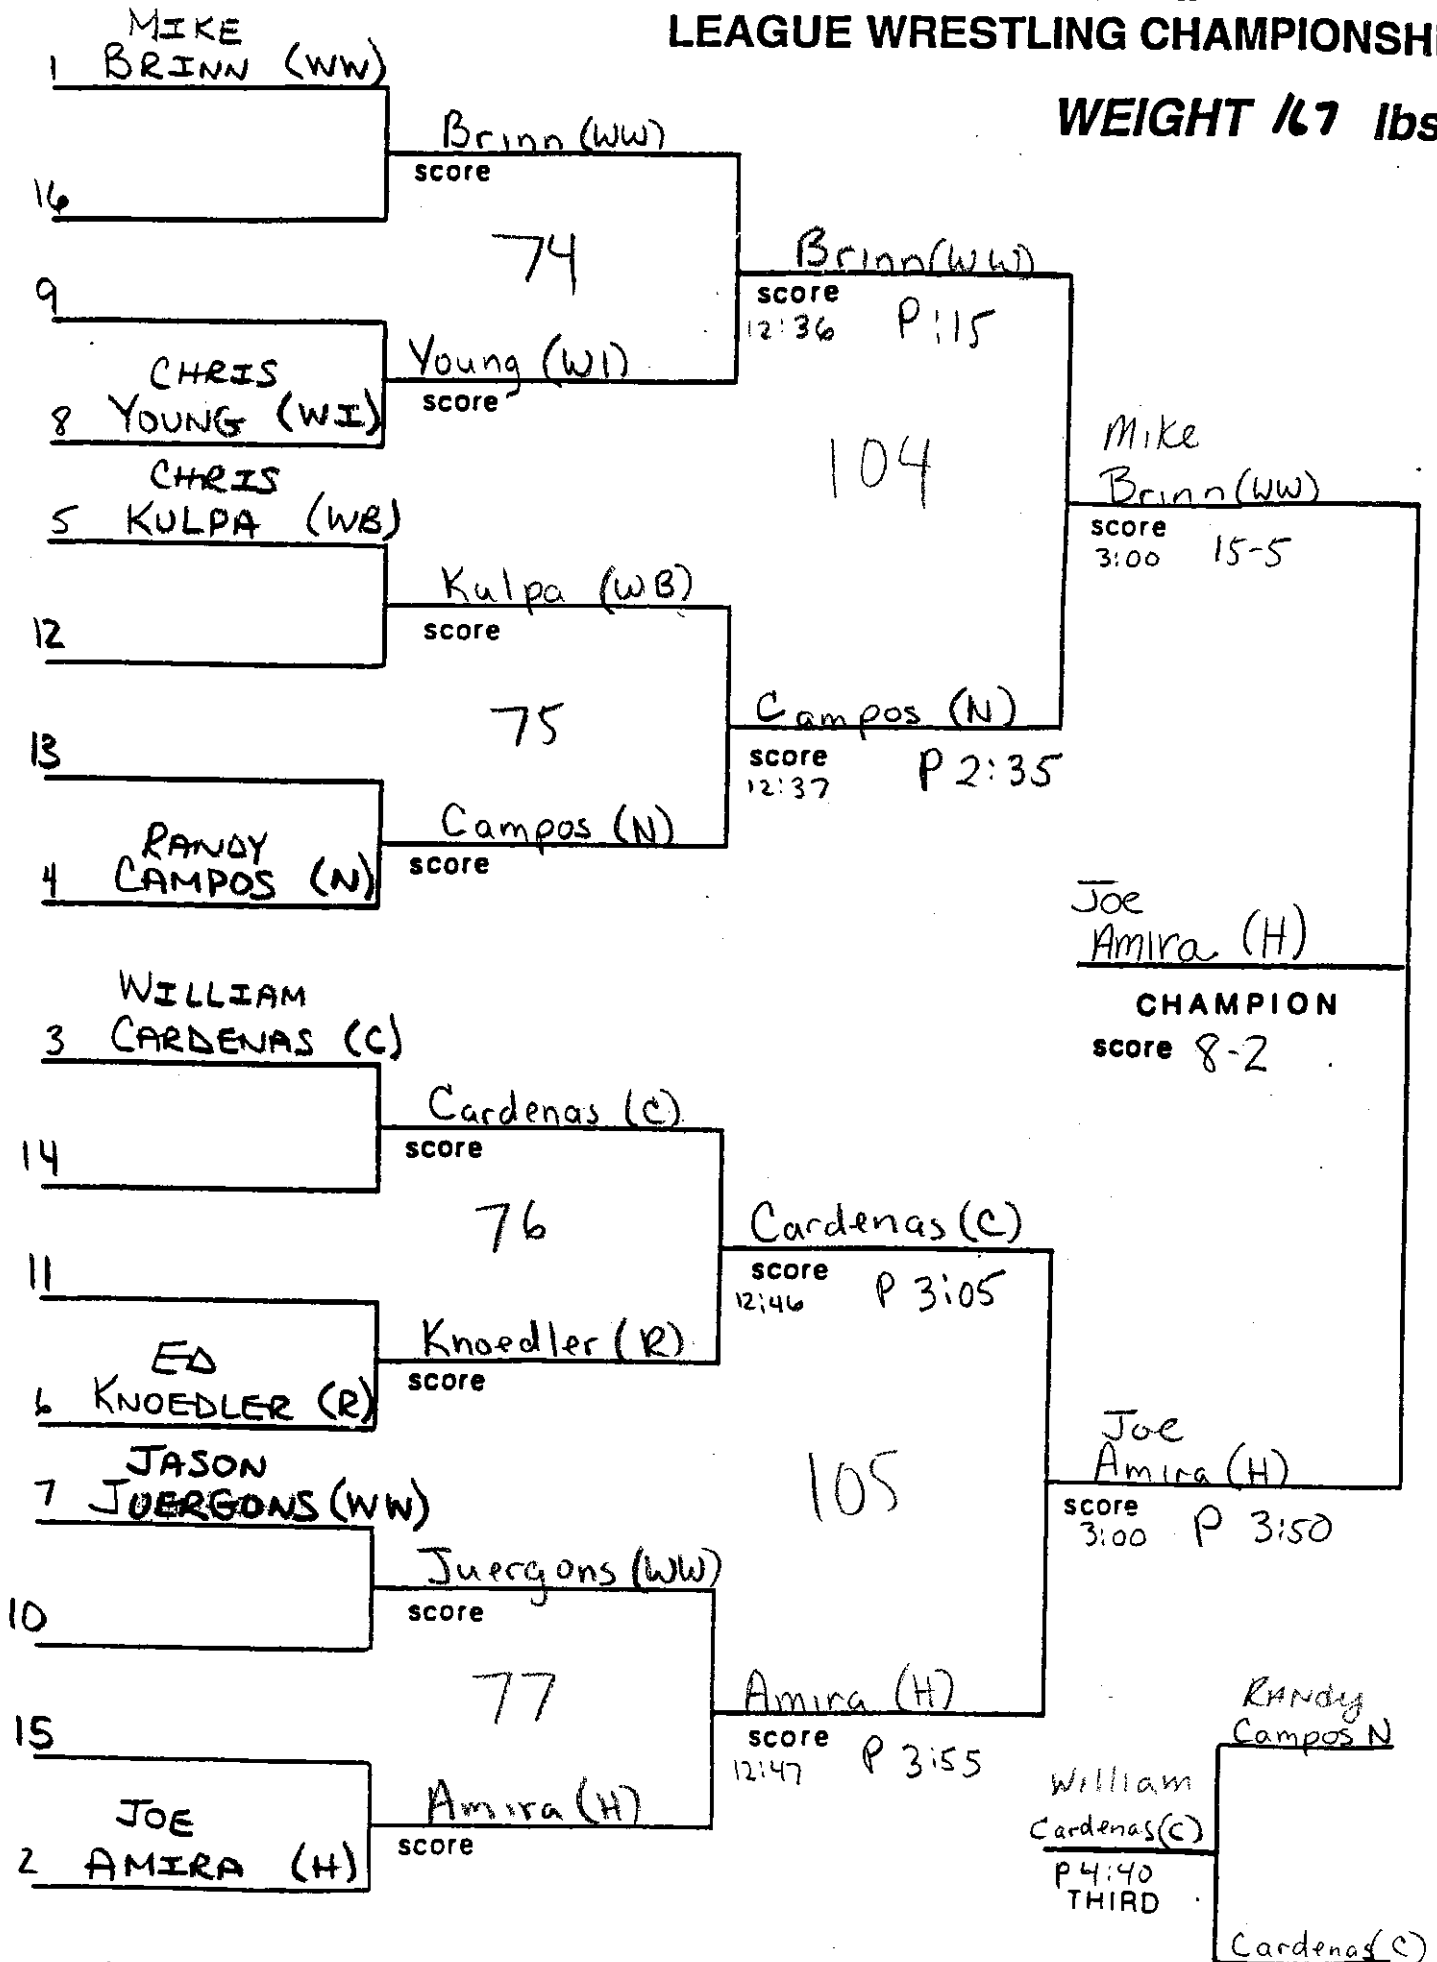

SECTION XI  
LEAGUE WRESTLING CHAMPIONSHIP

WEIGHT 98 lbs.

SECTION XI  
LEAGUE WRESTLING CHAMPIONSHIP

WEIGHT 105 lbs.

Hunt. = 00pts

SECTION XI  
LEAGUE WRESTLING CHAMPIONSHIP

WEIGHT 112 lbs.

HUNT = 26 AS

SECTION XI  
LEAGUE WRESTLING CHAMPIONSHIP

WEIGHT 119 lbs.

Hurt=24 pts

SECTION XI  
LEAGUE WRESTLING CHAMPIONSHIP

WEIGHT 126 lbs.

Hunt = 18 P:15

SECTION XI  
LEAGUE WRESTLING CHAMPIONSHIP

WEIGHT 132 lbs.

HUNT = 10/2/15.

SECTION XI  
LEAGUE WRESTLING CHAMPIONSHIP

WEIGHT 138 lbs.

1	SEAN HARRIS (EI)				
24	LOU HIRSCH (WI)	Harris (EI)	score 10:46 14-1		
9	FREDDIE CHAVARRIA (WW)	62		Chavarría (WW)	
8	BYE	Chavarría (WW)	score 12:20 3-0		
5	MIKE KOCH (WW)			98	Steve Cera (WI)
26	MATT MURPHY (WB)	Koch (WW)	score 10:51 P 1:35		score 2:18 P 2:30
13	TEVON FORDYCE (C)	63		Cera (WI)	
26	STEVE CERA (WI)	Cera (WI)	score 12:07 8-7		Collin Cera
4	ROCKY ROCHE (R)				Jerrick (C)
3	RICKY ROCHE (R)				CHAMPION score 10-3
27	MATT LULE (H)	Roche (R)	score 10:53 P 1:59		
11	BYE	64		Roche (R)	
6	ANDREW KLEIN (N)	Klein (N)	score 12:19 11-5		Collin Jerrick (C)
7	CHRIS LEHNERT (H)			99	score 2:40 P 4:12
28	STEVE CULVER (EI)	Lehnert (H)	score 10:50 P 1:59		
15	ERIC SCHUMACHER (R)	65		Jerrick (C)	
29	COLIN JERRICK (C)	Jerrick (C)	score 12:30 5-1		Freddie Chavarría (WW)
2	COLIN JERRICK (C)				Ricky Roche (R) P 5:13 THIRD
					Roche (R)

# SECTION XI LEAGUE WRESTLING CHAMPIONSHIP

**WEIGHT 167 lbs.**

SECTION XI  
LEAGUE WRESTLING CHAMPIONSHIP

WEIGHT 177 lbs.

HUNT = 35PTS.

SECTION XI  
LEAGUE WRESTLING CHAMPIONSHIP

WEIGHT 215 lbs.