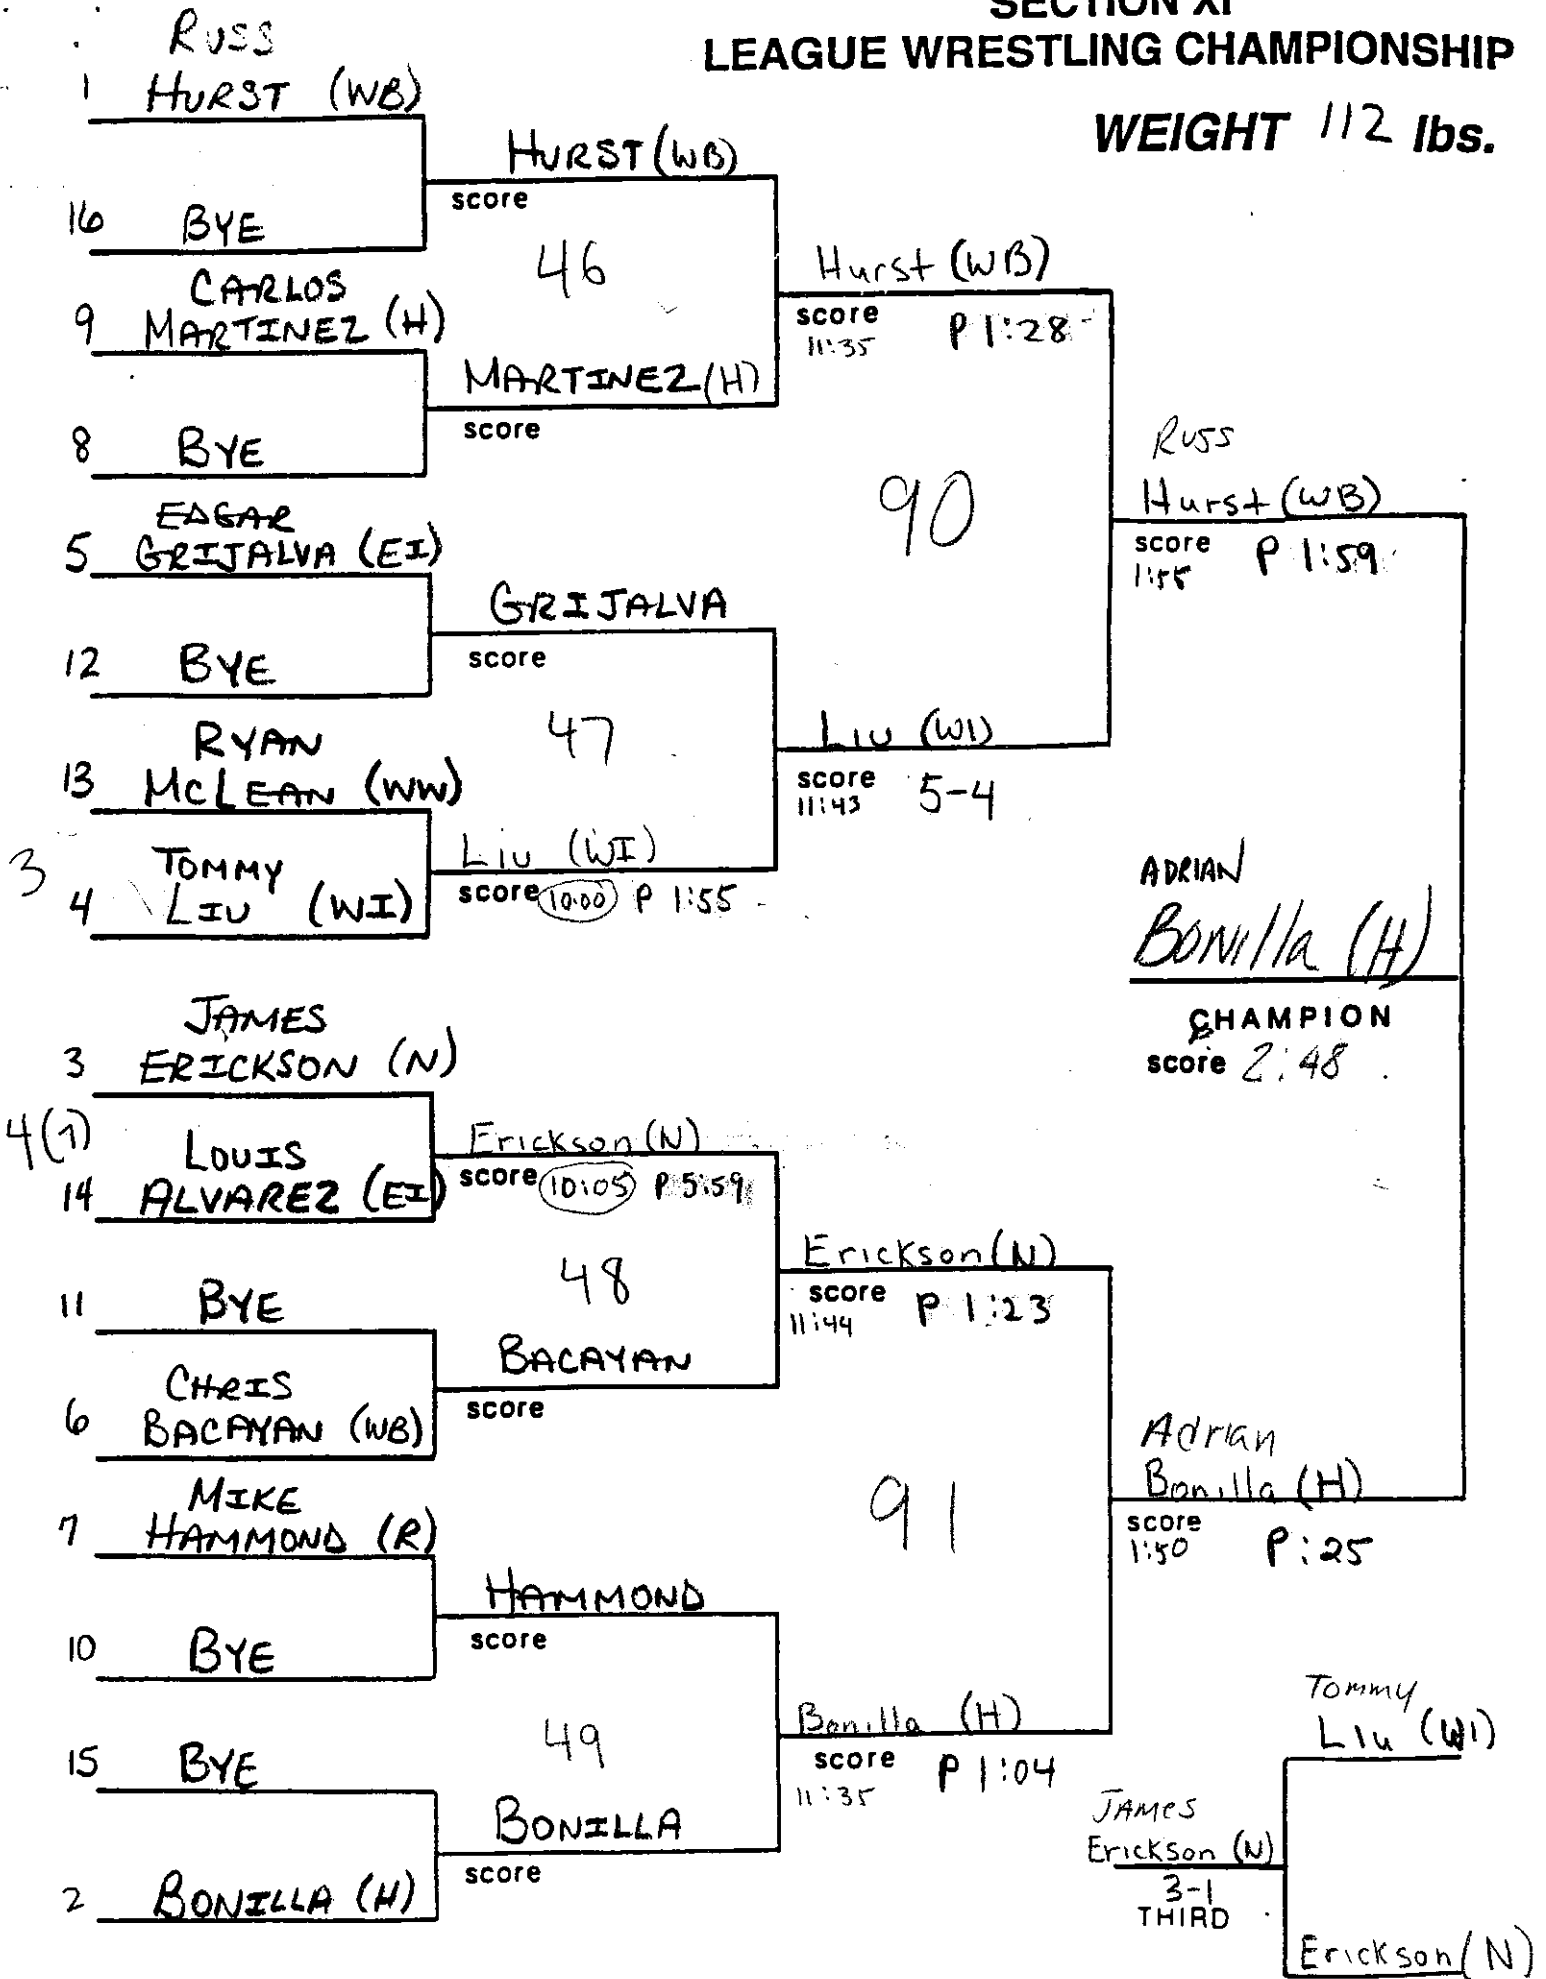

SECTION XI  
LEAGUE WRESTLING CHAMPIONSHIP

WEIGHT 98 lbs.

SECTION XI  
LEAGUE WRESTLING CHAMPIONSHIP

WEIGHT 105 lbs.

Hunt. = 00pts

SECTION XI  
LEAGUE WRESTLING CHAMPIONSHIP

WEIGHT 112 lbs.

HUNT = 26 AS

SECTION XI  
LEAGUE WRESTLING CHAMPIONSHIP

WEIGHT 119 lbs.

Hurt=24 pts

SECTION XI  
LEAGUE WRESTLING CHAMPIONSHIP

WEIGHT 126 lbs.

Hunt = 18 P:15

SECTION XI  
LEAGUE WRESTLING CHAMPIONSHIP

WEIGHT 132 lbs.

HUNT = 10/2/15.

SECTION XI  
LEAGUE WRESTLING CHAMPIONSHIP

WEIGHT 138 lbs.

1	SEAN HARRIS (EI)				
24	LOU HIRSCH (WI)	Harris (EI)	score 10:46 14-1		
9	FREDDIE CHAVARRIA (WW)	62		Chavarría (WW)	
8	BYE	Chavarría (WW)	score 12:20 3-0		
5	MIKE KOCH (WW)			98	Steve Cera (WI)
26	MATT MURPHY (WB)	Koch (WW)	score 10:51 P 1:35		score 2:18 P 2:30
13	TEVON FORDYCE (C)	63		Cera (WI)	
26	STEVE CERA (WI)	Cera (WI)	score 12:07 8-7		Collin Cera
4	ROCKY ROCHE (R)				Jerrick (C)
3	RICKY ROCHE (R)				CHAMPION score 10-3
27	MATT LULE (H)	Roche (R)	score 10:53 P 1:59		
11	BYE	64		Roche (R)	
6	ANDREW KLEIN (N)	Klein (N)	score 12:19 11-5		Collin Jerrick (C)
7	CHRIS LEHNERT (H)			99	score 2:40 P 4:12
28	STEVE CULVER (EI)	Lehnert (H)	score 10:50 P 1:59		
15	ERIC SCHUMACHER (R)	65		Jerrick (C)	
29	COLIN JERRICK (C)	Jerrick (C)	score 12:30 5-1		Freddie Chavarría (WW)
2	COLIN JERRICK (C)				Ricky Roche (R) P 5:13 THIRD
					Roche (R)

# SECTION XI LEAGUE WRESTLING CHAMPIONSHIP

**WEIGHT 200 lbs.**

Heat = 12 pts.