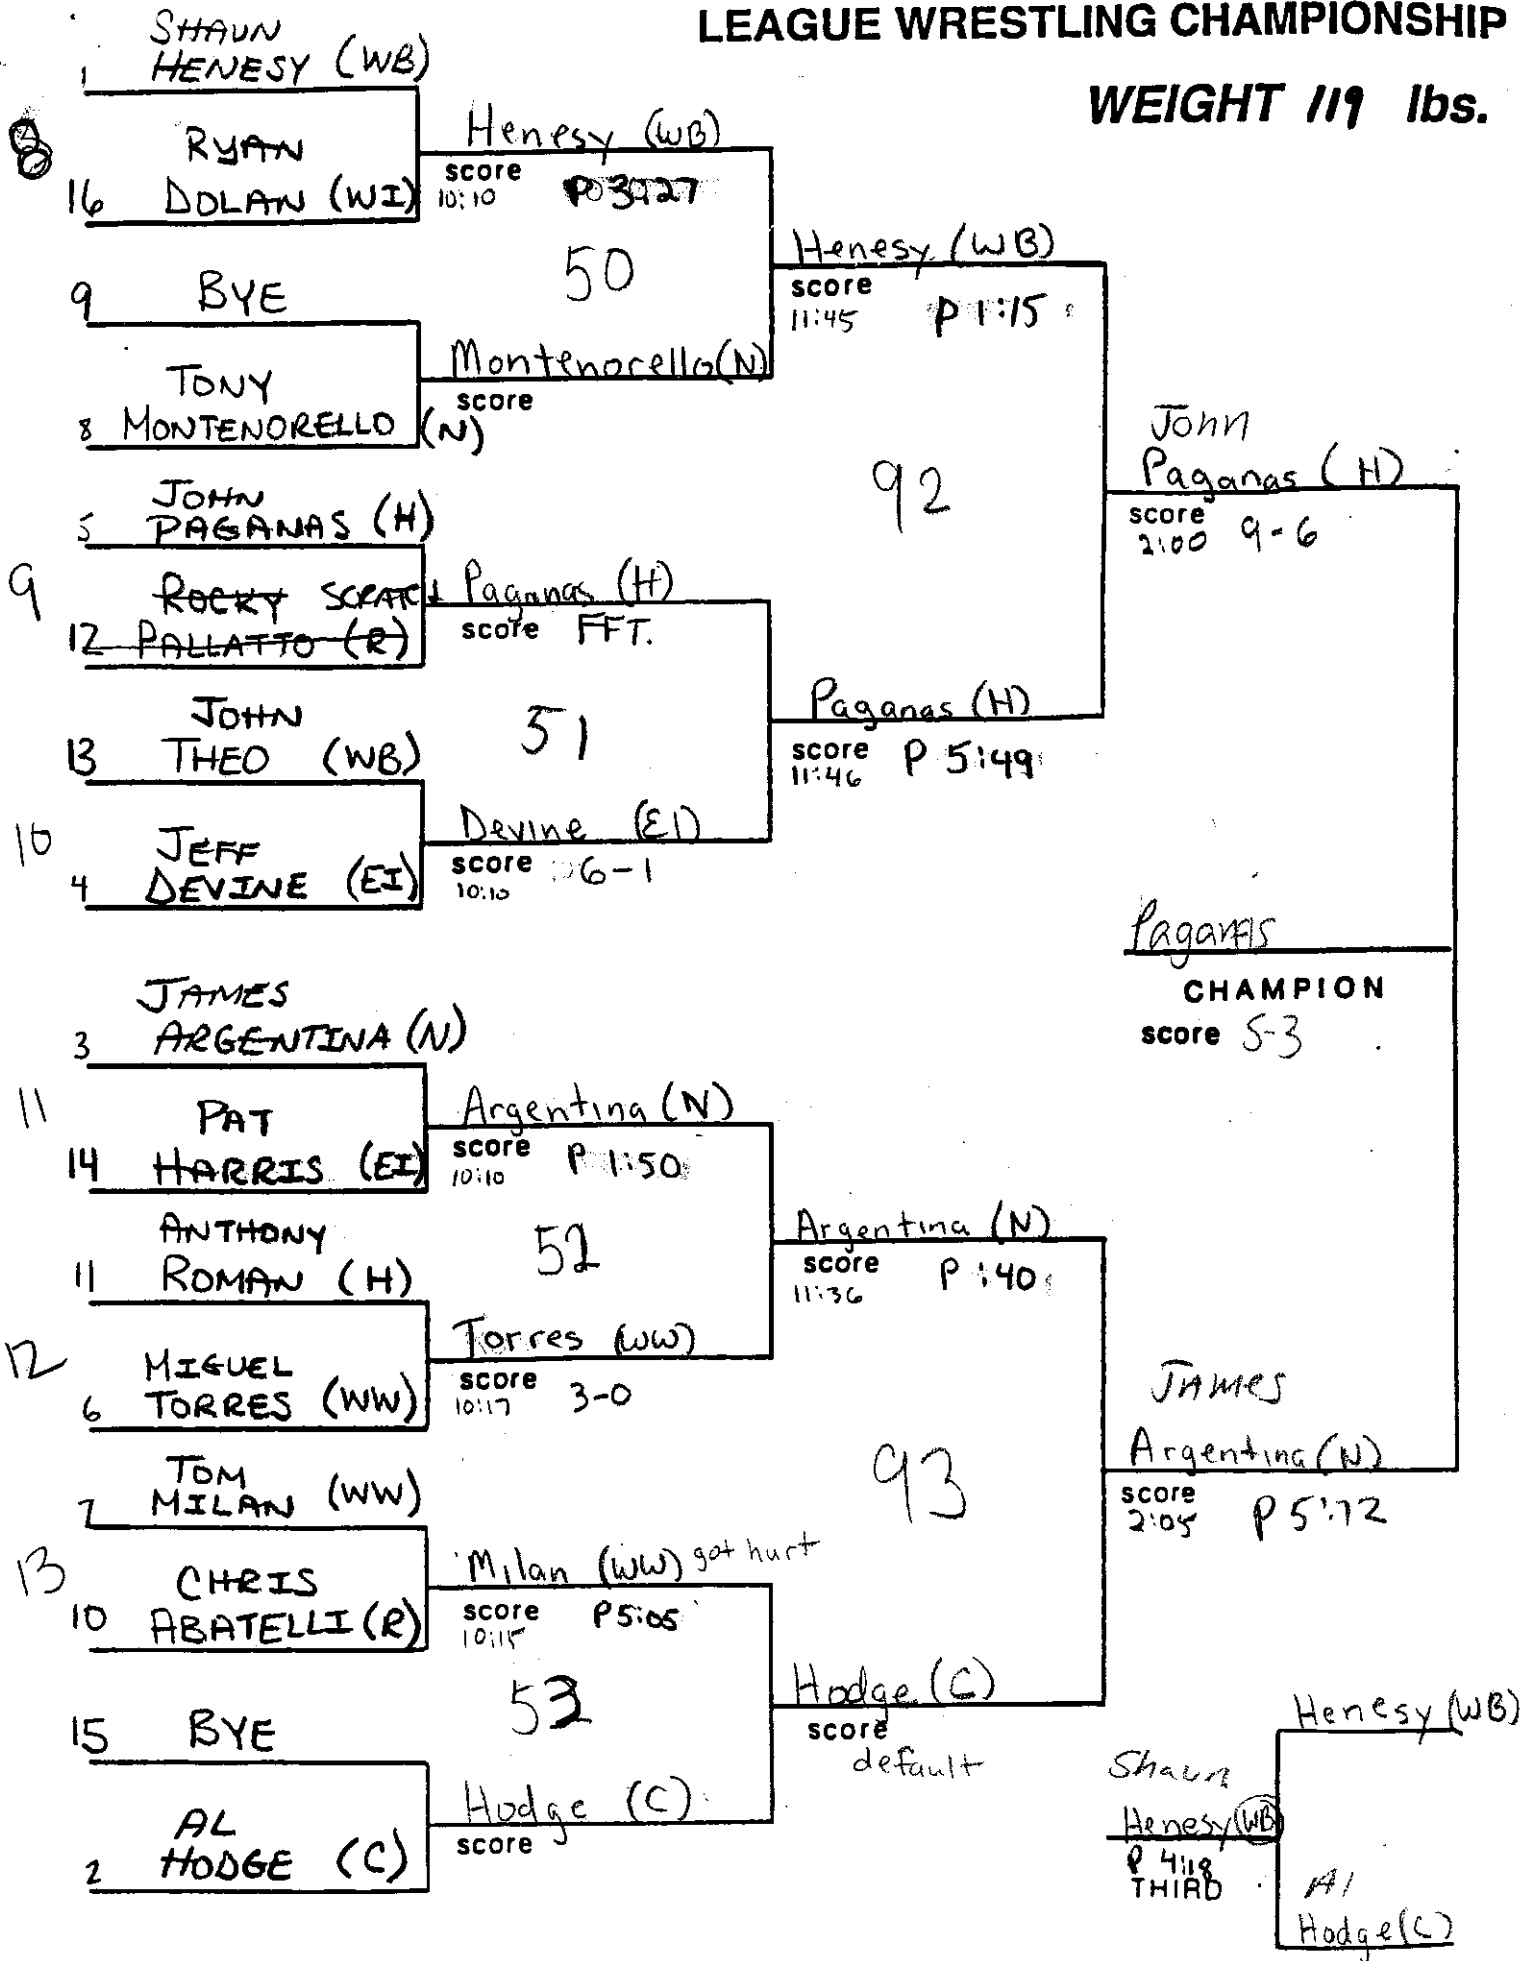

SECTION XI  
LEAGUE WRESTLING CHAMPIONSHIP

WEIGHT 98 lbs.

SECTION XI  
LEAGUE WRESTLING CHAMPIONSHIP

WEIGHT 105 lbs.

Hunt. = 00pts

SECTION XI  
LEAGUE WRESTLING CHAMPIONSHIP

WEIGHT 112 lbs.

HUNT = 26 AS

SECTION XI  
LEAGUE WRESTLING CHAMPIONSHIP

WEIGHT 119 lbs.

Hurt=24 pts

SECTION XI  
LEAGUE WRESTLING CHAMPIONSHIP

WEIGHT 126 lbs.

Hunt = 18 P:15

SECTION XI  
LEAGUE WRESTLING CHAMPIONSHIP

WEIGHT 132 lbs.

HUNT = 10/2/15.

SECTION XI  
LEAGUE WRESTLING CHAMPIONSHIP

WEIGHT 138 lbs.

1	SEAN HARRIS (EI)				
24	LOU HIRSCH (WI)	Harris (EI)	score 10:46 14-1		
9	FREDDIE CHAVARRIA (WW)	62		Chavarría (WW)	
8	BYE	Chavarría (WW)	score 12:20 3-0		
5	MIKE KOCH (WW)			98	Steve Cera (WI)
26	MATT MURPHY (WB)	Koch (WW)	score 10:51 P 1:35		score 2:18 P 2:30
13	TEVON FORDYCE (C)	63		Cera (WI)	
26	STEVE CERA (WI)	Cera (WI)	score 12:07 8-7		Collin Cera
4	ROCKY ROCHE (R)				Jerrick (C)
3	RICKY ROCHE (R)				CHAMPION score 10-3
27	MATT LULE (H)	Roche (R)	score 10:53 P 1:59		
11	BYE	64		Roche (R)	
6	ANDREW KLEIN (N)	Klein (N)	score 12:19 11-5		Collin Jerrick (C)
7	CHRIS LEHNERT (H)			99	score 2:40 P 4:12
28	STEVE CULVER (EI)	Lehnert (H)	score 10:50 P 1:59		
15	ERIC SCHUMACHER (R)	65		Jerrick (C)	
29	COLIN JERRICK (C)	Jerrick (C)	score 12:30 5-1		Freddie Chavarría (WW)
2	COLIN JERRICK (C)				Ricky Roche (R) P 5:13 THIRD
					Roche (R)

# SECTION XI LEAGUE WRESTLING CHAMPIONSHIP

**WEIGHT 200 lbs.**

Heat = 12 pts.