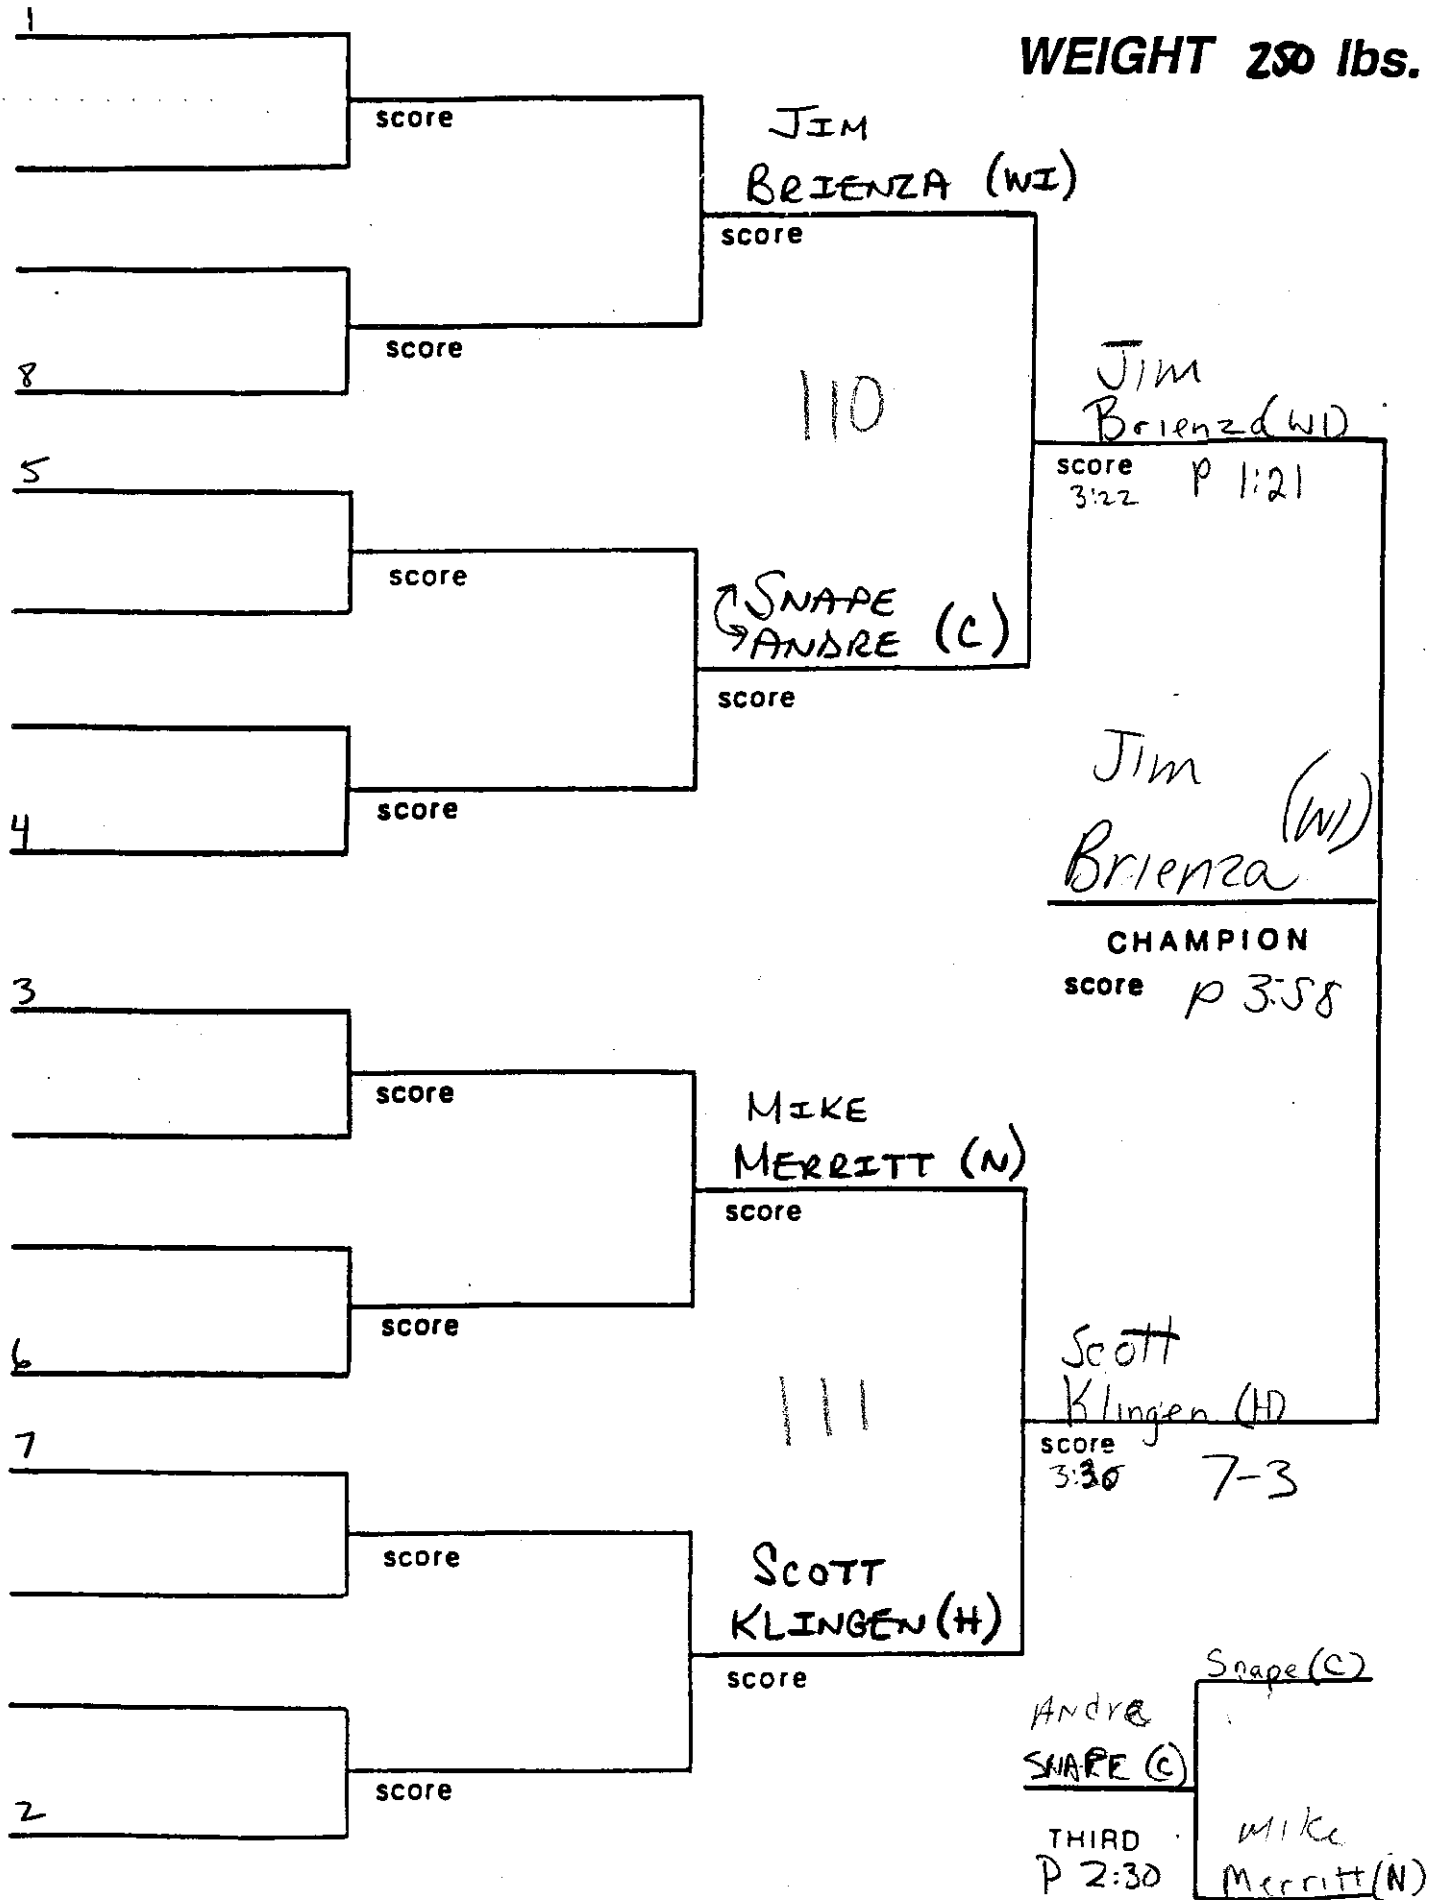

SECTION XI  
LEAGUE WRESTLING CHAMPIONSHIP

WEIGHT 119 lbs.

Hurt=24 pts

SECTION XI  
LEAGUE WRESTLING CHAMPIONSHIP

WEIGHT 126 lbs.

Hunt = 18 P:15

SECTION XI  
LEAGUE WRESTLING CHAMPIONSHIP

WEIGHT 132 lbs.

HUNT = 10/2/15.

SECTION XI  
LEAGUE WRESTLING CHAMPIONSHIP

WEIGHT 138 lbs.

1	SEAN HARRIS (EI)				
24	LOU HIRSCH (WI)	Harris (EI)	score 10:46 14-1		
9	FREDDIE CHAVARRIA (WW)	62		Chavarría (WW)	
8	BYE	Chavarría (WW)	score 12:20 3-0		
5	MIKE KOCH (WW)			98	Steve Cera (WI)
26	MATT MURPHY (WB)	Koch (WW)	score 10:51 P 1:35		score 2:18 P 2:30
13	TEVON FORDYCE (C)	63		Cera (WI)	
26	STEVE CERA (WI)	Cera (WI)	score 12:07 8-7		Collin Cera
4	ROCKY ROCHE (R)				Jerrick (C)
3	RICKY ROCHE (R)				CHAMPION score 10-3
27	MATT LULE (H)	Roche (R)	score 10:53 P 1:59		
11	BYE	64		Roche (R)	
6	ANDREW KLEIN (N)	Klein (N)	score 12:19 11-5		Collin Jerrick (C)
7	CHRIS LEHNERT (H)			99	score 2:40 P 4:12
28	STEVE CULVER (EI)	Lehnert (H)	score 10:50 P 1:59		
15	ERIC SCHUMACHER (R)	65		Jerrick (C)	
29	COLIN JERRICK (C)	Jerrick (C)	score 12:30 5-1		Freddie Chavarría (WW)
2	COLIN JERRICK (C)				Ricky Roche (R) P 5:13 THIRD
					Roche (R)

# SECTION XI LEAGUE WRESTLING CHAMPIONSHIP

**WEIGHT 167 lbs.**

SECTION XI  
LEAGUE WRESTLING CHAMPIONSHIP

WEIGHT 177 lbs.

HUNT = 35PTS.

SECTION XI  
LEAGUE WRESTLING CHAMPIONSHIP

WEIGHT 215 lbs.

# SECTION XI LEAGUE WRESTLING CHAMPIONSHIP

**WEIGHT 200 lbs.**

Heat = 12 pts.