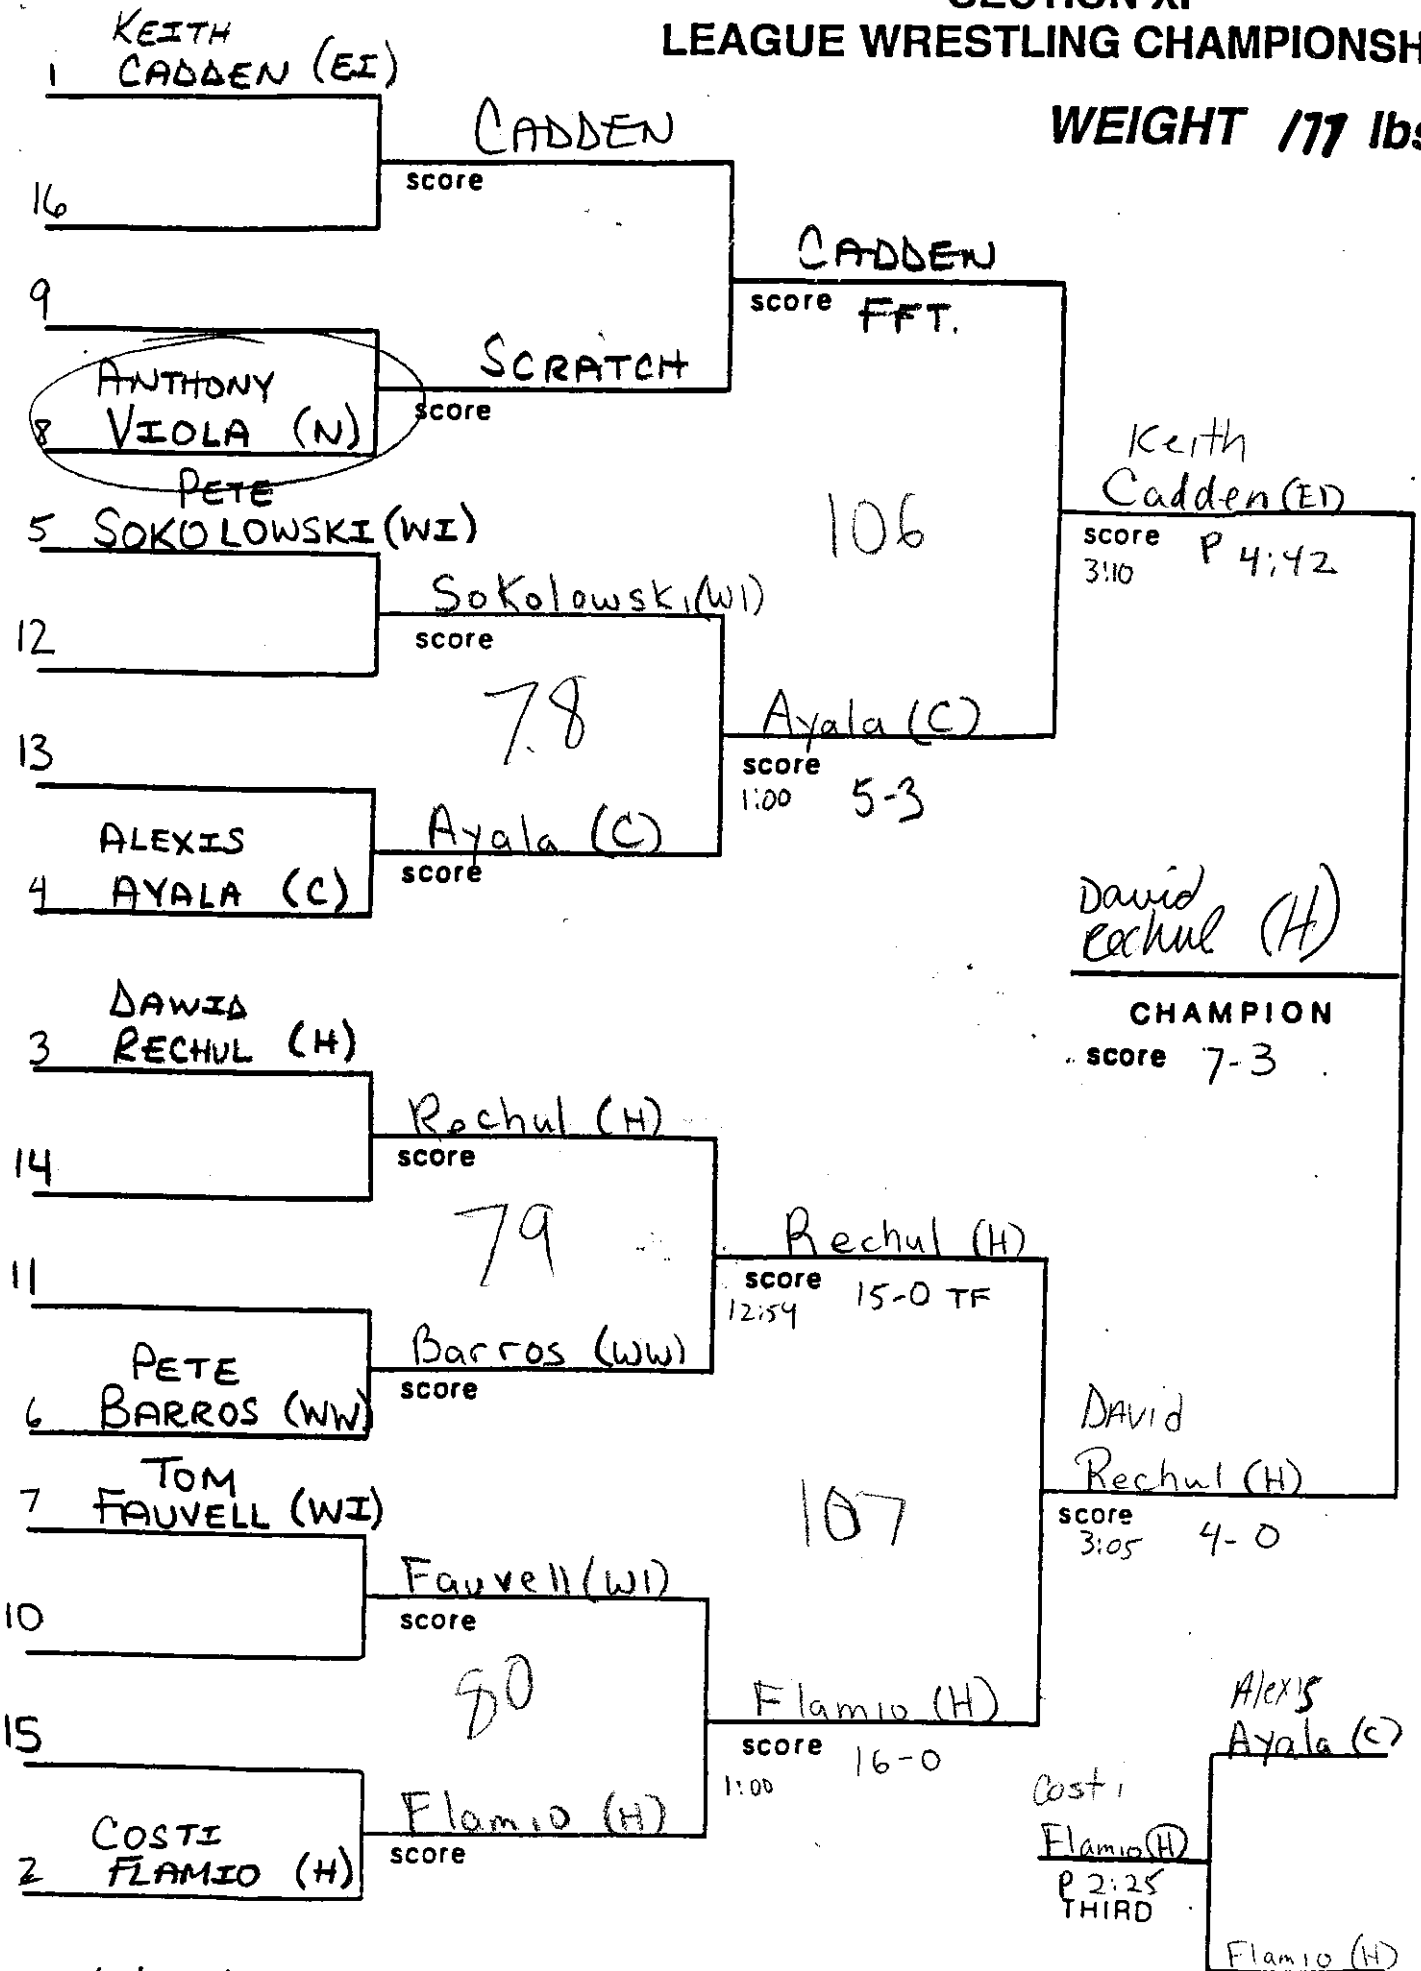

SECTION XI  
LEAGUE WRESTLING CHAMPIONSHIP

WEIGHT 98 lbs.

SECTION XI  
LEAGUE WRESTLING CHAMPIONSHIP

WEIGHT 105 lbs.

Hunt. = 00pts

SECTION XI  
LEAGUE WRESTLING CHAMPIONSHIP

WEIGHT 112 lbs.

HUNT = 26 AS

SECTION XI  
LEAGUE WRESTLING CHAMPIONSHIP

WEIGHT 119 lbs.

Hurt=24 pts

SECTION XI  
LEAGUE WRESTLING CHAMPIONSHIP

WEIGHT 126 lbs.

Hunt = 18 P:15

SECTION XI  
LEAGUE WRESTLING CHAMPIONSHIP

WEIGHT 132 lbs.

HUNT = 10/2/15.

SECTION XI  
LEAGUE WRESTLING CHAMPIONSHIP

WEIGHT 138 lbs.

1	SEAN HARRIS (EI)				
24	LOU HIRSCH (WI)	Harris (EI)	score 10:46 14-1		
9	FREDDIE CHAVARRIA (WW)	62		Chavarría (WW)	
8	BYE	Chavarría (WW)	score 12:20 3-0		
5	MIKE KOCH (WW)			98	Steve Cera (WI)
26	MATT MURPHY (WB)	Koch (WW)	score 10:51 P 1:35		score 2:18 P 2:30
13	TEVON FORDYCE (C)	63		Cera (WI)	
26	STEVE CERA (WI)	Cera (WI)	score 12:07 8-7		Collin Cera
4	ROCKY ROCHE (R)				Jerrick (C)
3	RICKY ROCHE (R)				CHAMPION score 10-3
27	MATT LULE (H)	Roche (R)	score 10:53 P 1:59		
11	BYE	64		Roche (R)	
6	ANDREW KLEIN (N)	Klein (N)	score 12:19 11-5		Collin Jerrick (C)
7	CHRIS LEHNERT (H)			99	score 2:40 P 4:12
28	STEVE CULVER (EI)	Lehnert (H)	score 10:50 P 1:59		
15	ERIC SCHUMACHER (R)	65		Jerrick (C)	
29	COLIN JERRICK (C)	Jerrick (C)	score 12:30 5-1		Freddie Chavarría (WW)
2	COLIN JERRICK (C)				Ricky Roche (R) P 5:13 THIRD
					Roche (R)

# SECTION XI LEAGUE WRESTLING CHAMPIONSHIP

**WEIGHT 167 lbs.**

SECTION XI  
LEAGUE WRESTLING CHAMPIONSHIP

WEIGHT 177 lbs.

HUNT = 35PTS.

SECTION XI  
LEAGUE WRESTLING CHAMPIONSHIP

WEIGHT 215 lbs.