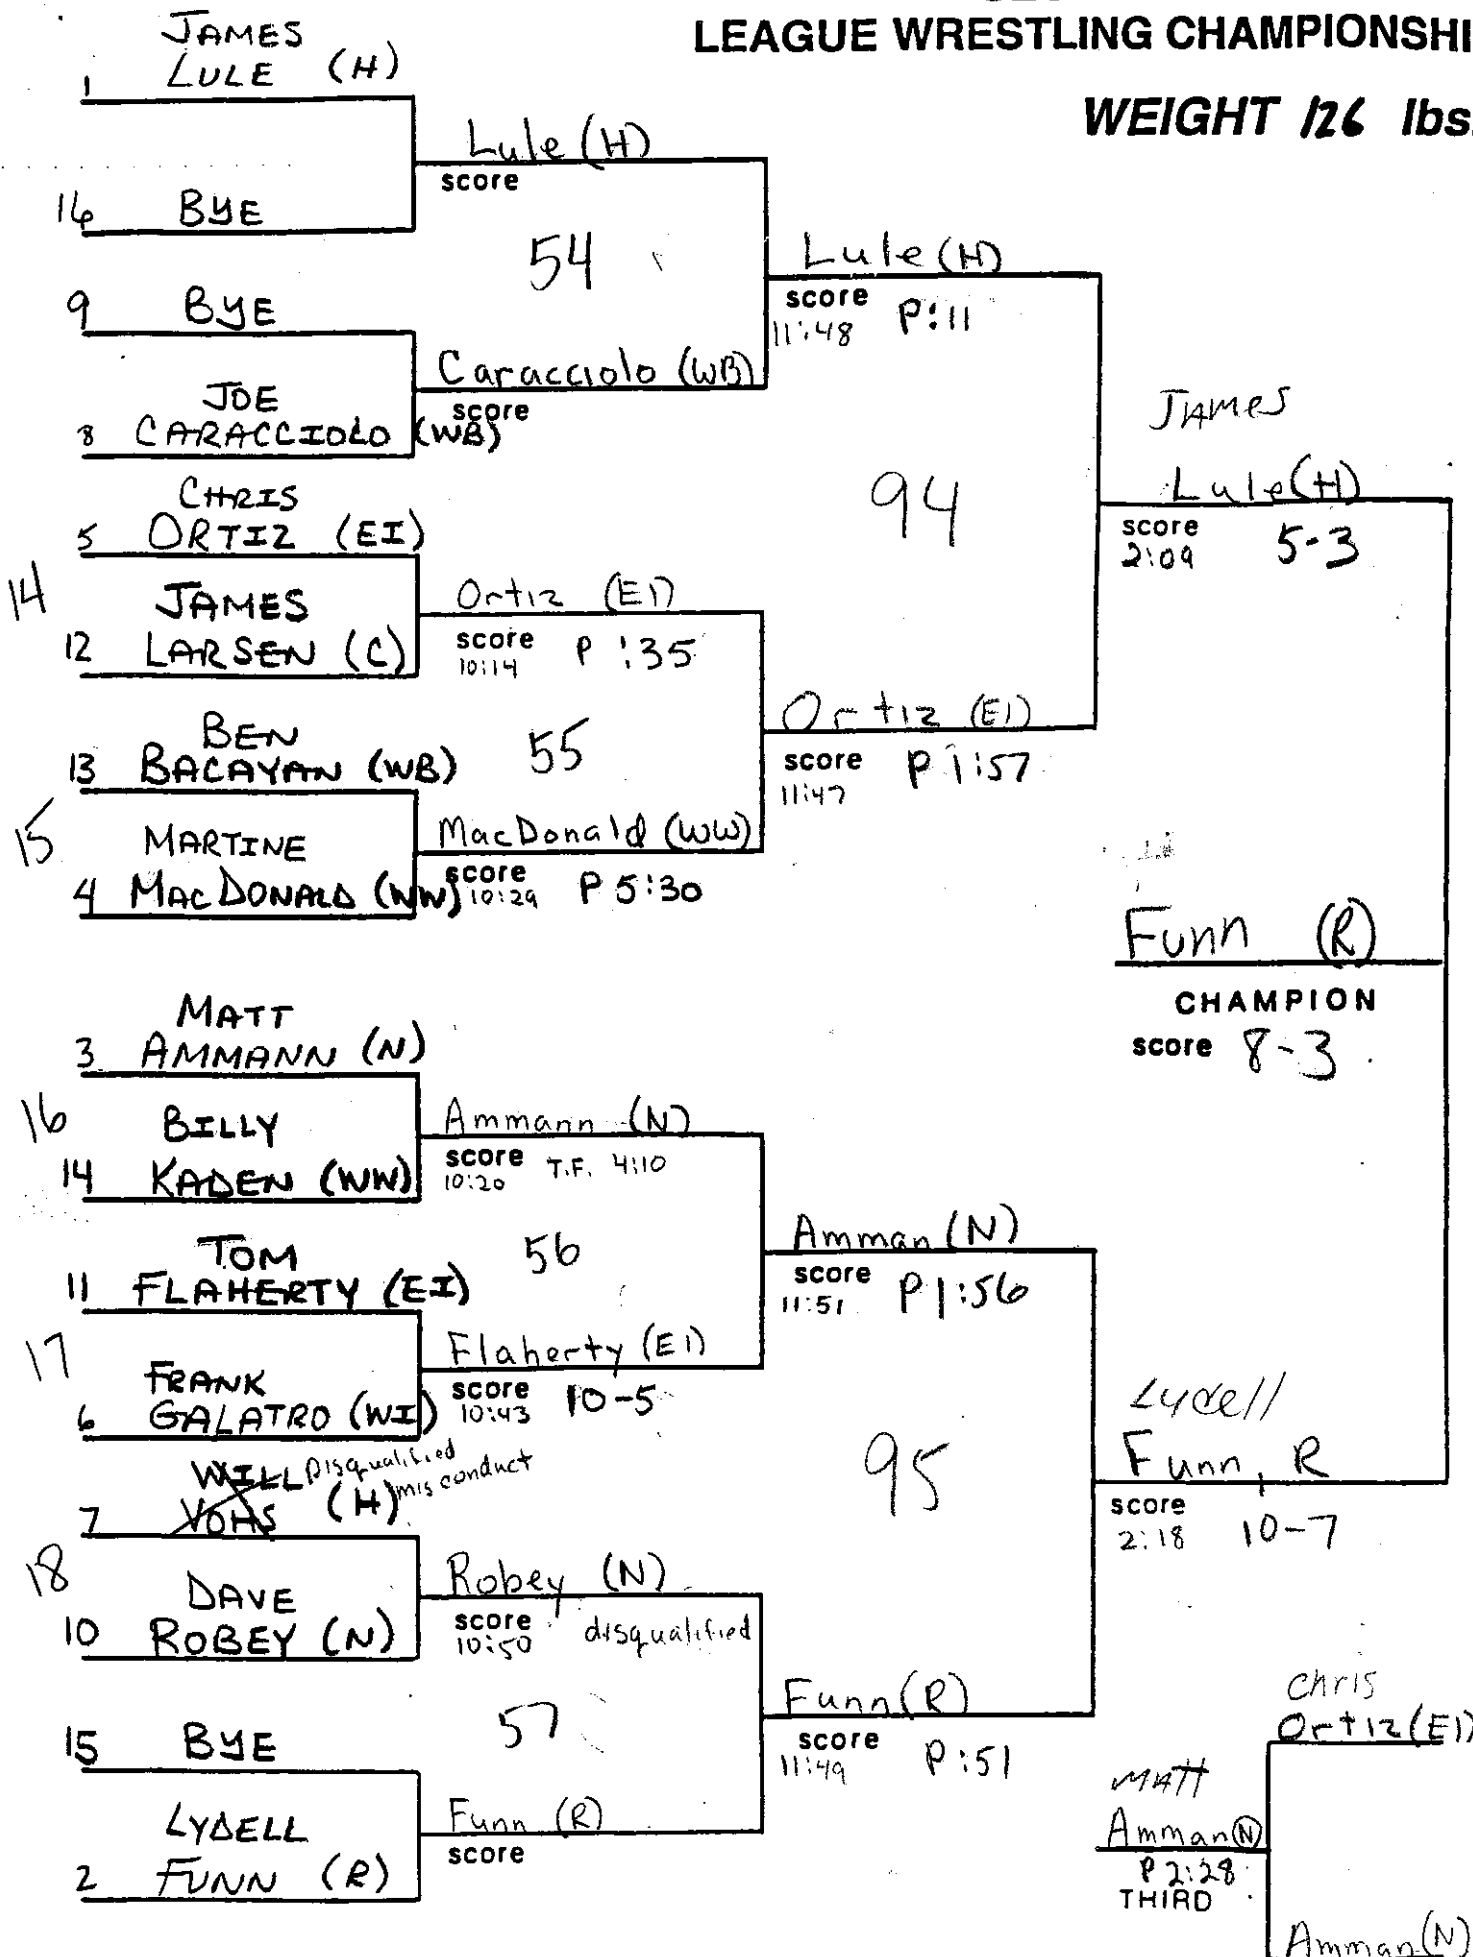

SECTION XI  
LEAGUE WRESTLING CHAMPIONSHIP

WEIGHT 98 lbs.

SECTION XI  
LEAGUE WRESTLING CHAMPIONSHIP

WEIGHT 105 lbs.

Hunt. = 00pts

SECTION XI  
LEAGUE WRESTLING CHAMPIONSHIP

WEIGHT 112 lbs.

HUNT = 26 AS

SECTION XI  
LEAGUE WRESTLING CHAMPIONSHIP

WEIGHT 119 lbs.

Hurt=24 pts

SECTION XI  
LEAGUE WRESTLING CHAMPIONSHIP

WEIGHT 126 lbs.

Hunt = 18 P:15

SECTION XI  
LEAGUE WRESTLING CHAMPIONSHIP

WEIGHT 132 lbs.

HUNT = 10/2/15.

SECTION XI  
LEAGUE WRESTLING CHAMPIONSHIP

WEIGHT 138 lbs.

1	SEAN HARRIS (EI)				
24	LOU HIRSCH (WI)	Harris (EI)	score 10:46 14-1		
9	FREDDIE CHAVARRIA (WW)	62		Chavarría (WW)	
8	BYE	Chavarría (WW)	score 12:20 3-0		
5	MIKE KOCH (WW)			98	Steve Cera (WI)
26	MATT MURPHY (WB)	Koch (WW)	score 10:51 P 1:35		score 2:18 P 2:30
13	TEVON FORDYCE (C)	63		Cera (WI)	
26	STEVE CERA (WI)	Cera (WI)	score 12:07 8-7		Collin Cera
4	ROCKY ROCHE (R)				Jerrick (C)
3	RICKY ROCHE (R)				CHAMPION score 10-3
27	MATT LULE (H)	Roche (R)	score 10:53 P 1:59		
11	BYE	64		Roche (R)	
6	ANDREW KLEIN (N)	Klein (N)	score 12:19 11-5		Collin Jerrick (C)
7	CHRIS LEHNERT (H)			99	score 2:40 P 4:12
28	STEVE CULVER (EI)	Lehnert (H)	score 10:50 P 1:59		
15	ERIC SCHUMACHER (R)	65		Jerrick (C)	
29	COLIN JERRICK (C)	Jerrick (C)	score 12:30 5-1		Freddie Chavarría (WW)
2	COLIN JERRICK (C)				Ricky Roche (R) P 5:13 THIRD
					Roche (R)

# SECTION XI LEAGUE WRESTLING CHAMPIONSHIP

**WEIGHT 200 lbs.**

Heat = 12 pts.