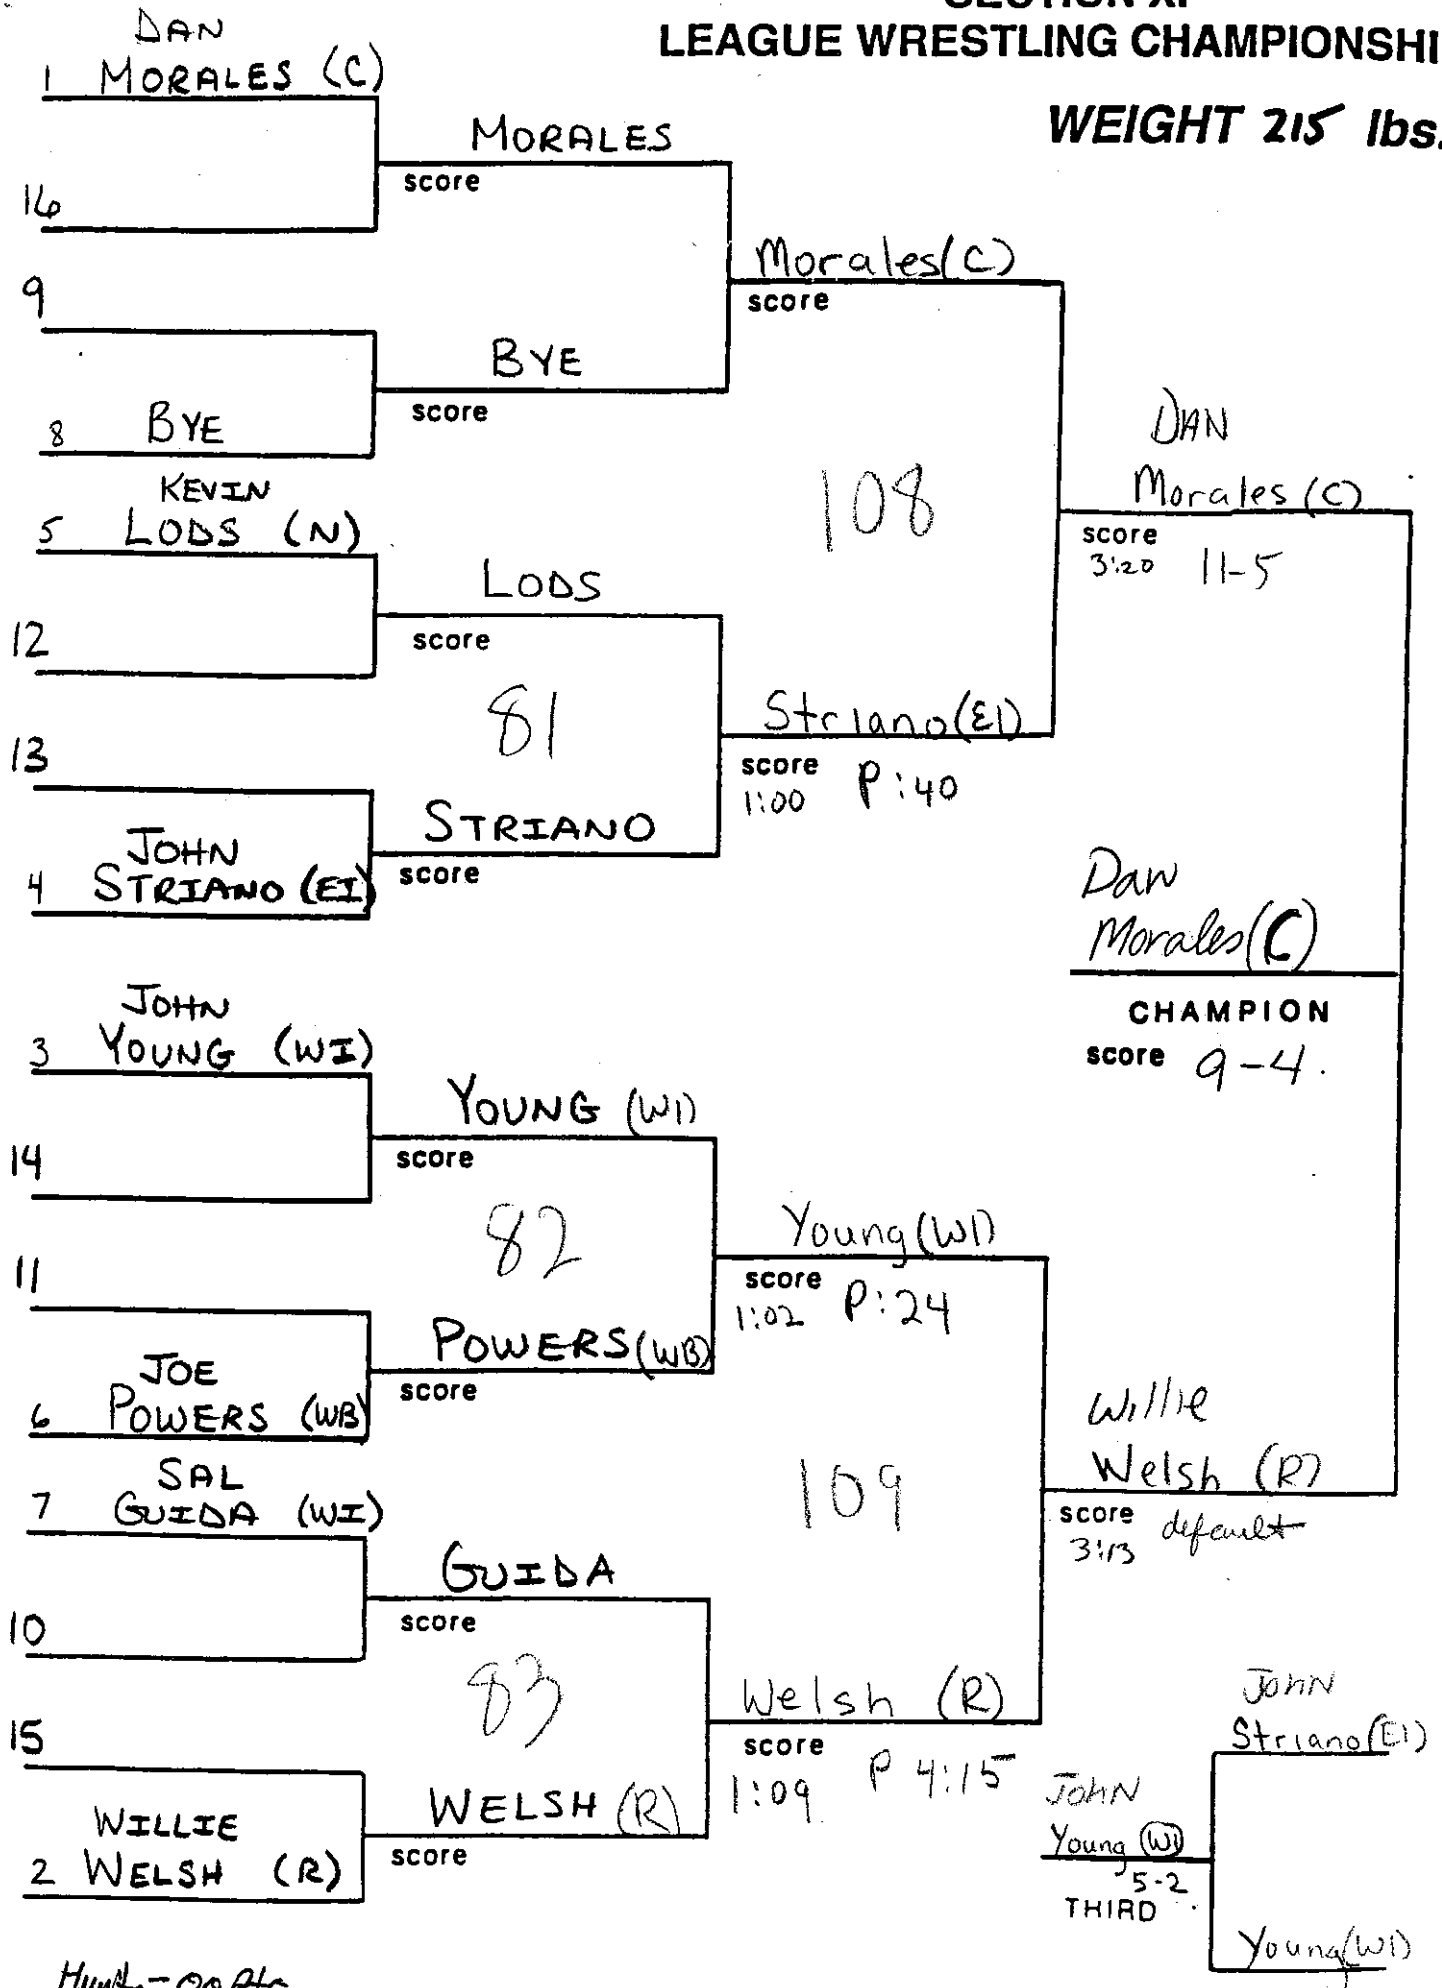

SECTION XI  
LEAGUE WRESTLING CHAMPIONSHIP

WEIGHT 119 lbs.

Hurt=24 pts

SECTION XI  
LEAGUE WRESTLING CHAMPIONSHIP

WEIGHT 126 lbs.

Hunt = 18 P:15

SECTION XI  
LEAGUE WRESTLING CHAMPIONSHIP

WEIGHT 132 lbs.

HUNT = 10/2/15.

SECTION XI  
LEAGUE WRESTLING CHAMPIONSHIP

WEIGHT 138 lbs.

1	SEAN HARRIS (EI)				
24	LOU HIRSCH (WI)	Harris (EI)	score 10:46 14-1		
9	FREDDIE CHAVARRIA (WW)	62		Chavarría (WW)	
8	BYE	Chavarría (WW)	score 12:20 3-0		
5	MIKE KOCH (WW)			98	Steve Cera (WI)
26	MATT MURPHY (WB)	Koch (WW)	score 10:51 P 1:35		score 2:18 P 2:30
13	TEVON FORDYCE (C)	63		Cera (WI)	
26	STEVE CERA (WI)	Cera (WI)	score 12:07 8-7		Collin Cera
4	ROCKY ROCHE (R)				Jerrick (C)
3	RICKY ROCHE (R)				CHAMPION score 10-3
27	MATT LULE (H)	Roche (R)	score 10:53 P 1:59		
11	BYE	64		Roche (R)	
6	ANDREW KLEIN (N)	Klein (N)	score 12:19 11-5		Collin Jerrick (C)
7	CHRIS LEHNERT (H)			99	score 2:40 P 4:12
28	STEVE CULVER (EI)	Lehnert (H)	score 10:50 P 1:59		
15	ERIC SCHUMACHER (R)	65		Jerrick (C)	
29	COLIN JERRICK (C)	Jerrick (C)	score 12:30 5-1		Freddie Chavarría (WW)
2	COLIN JERRICK (C)				Ricky Roche (R) P 5:13 THIRD
					Roche (R)

# SECTION XI LEAGUE WRESTLING CHAMPIONSHIP

**WEIGHT 167 lbs.**

SECTION XI  
LEAGUE WRESTLING CHAMPIONSHIP

WEIGHT 177 lbs.

HUNT = 35PTS.

SECTION XI  
LEAGUE WRESTLING CHAMPIONSHIP

WEIGHT 215 lbs.

# SECTION XI LEAGUE WRESTLING CHAMPIONSHIP

**WEIGHT 200 lbs.**

Heat = 12 pts.