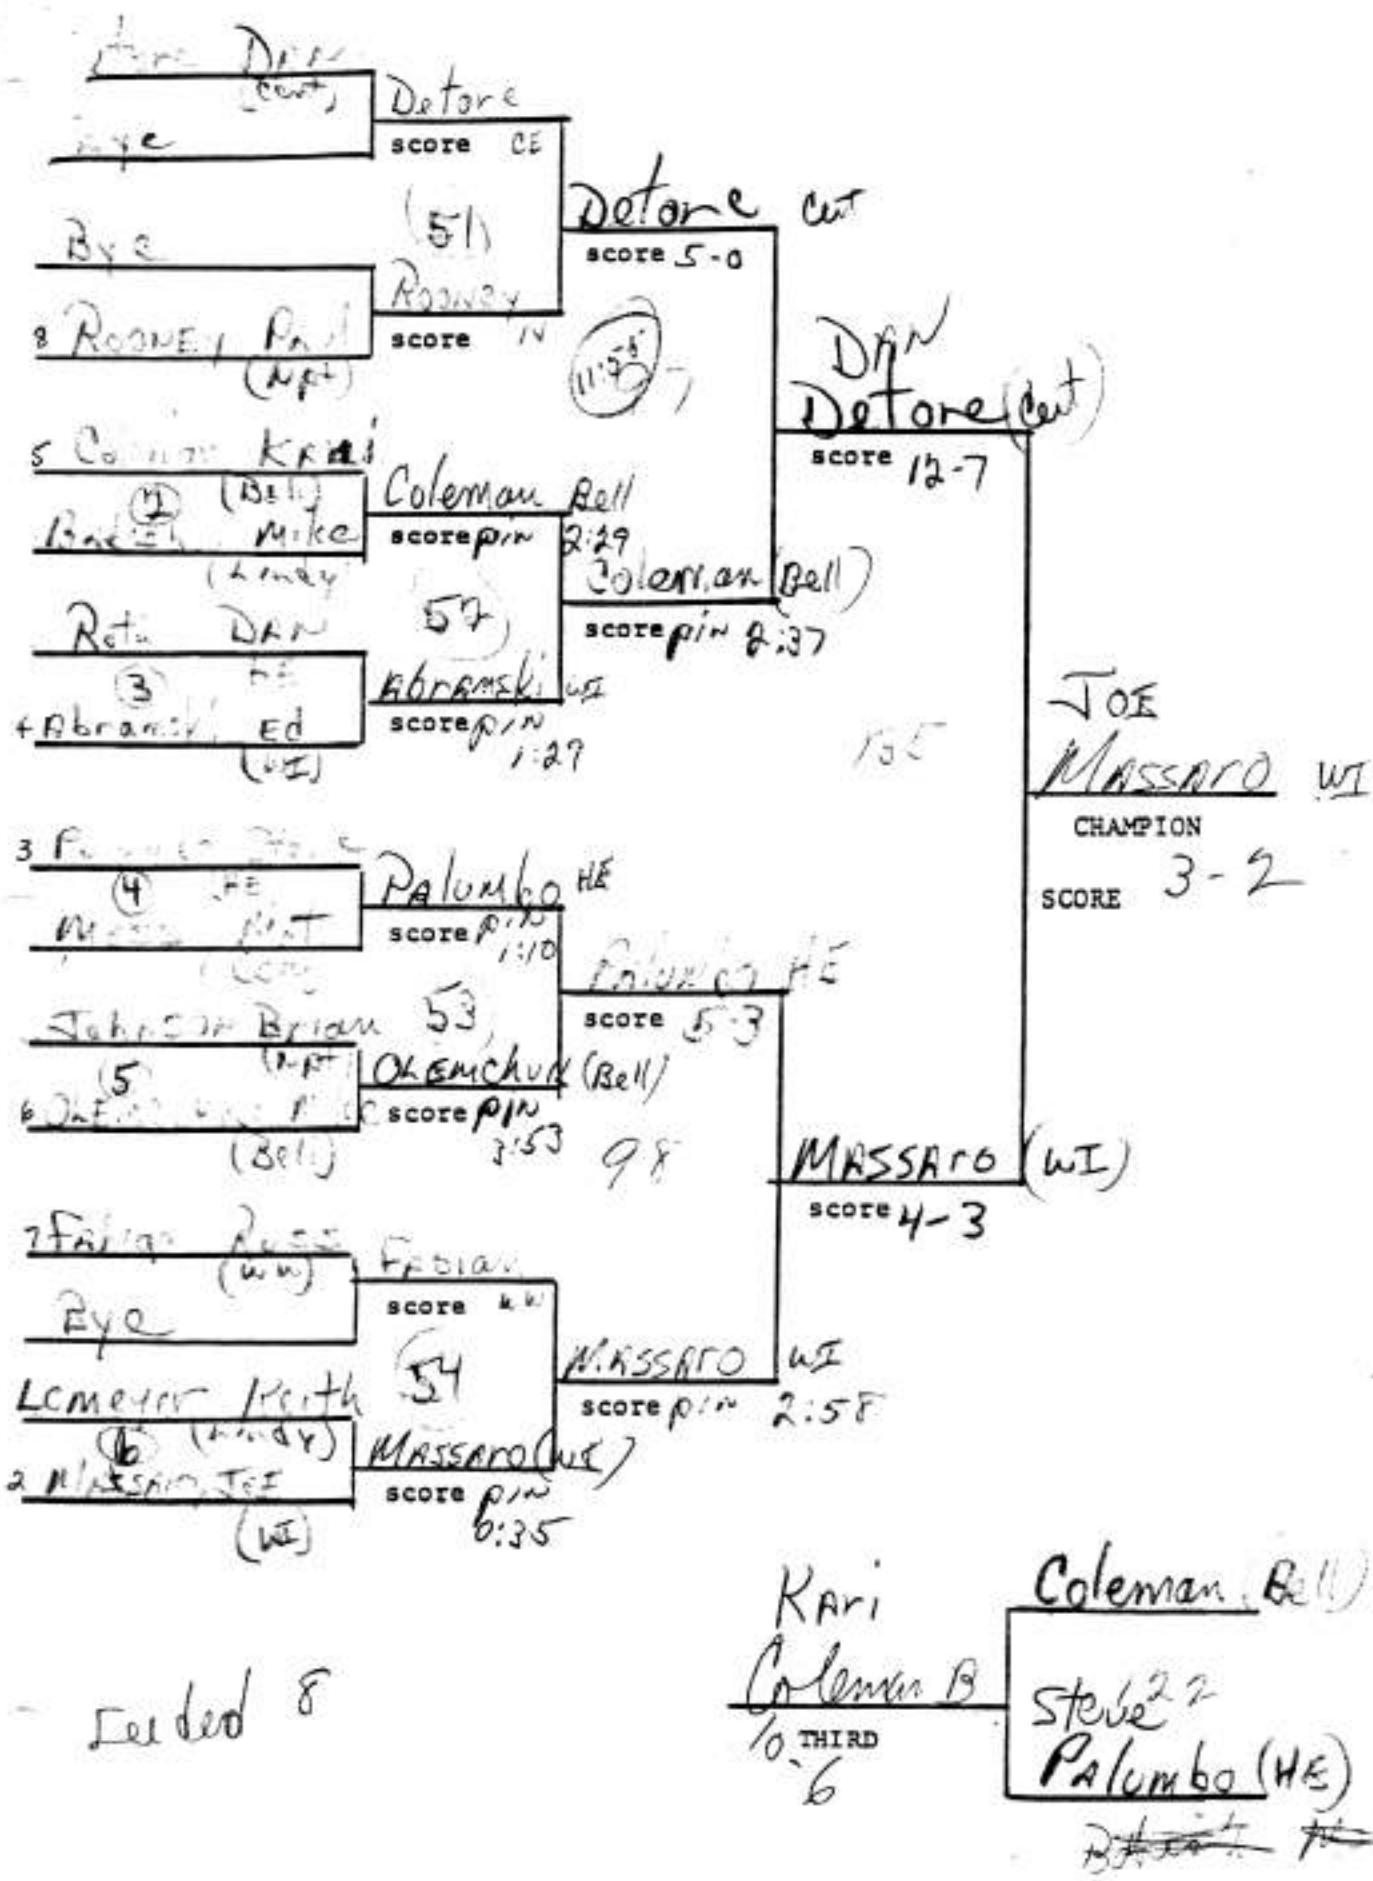

1994 LEAGUE 2

WEIGHT 91 lbs.

Revised

NETWORK

98

Chris Hoffman 8th seed

Mike Ruben (Com)
 RUBIN COM
 pin 146
 GARY 31
 GALLO (Bell)

MACE
 17

Seeded 6

Fred McKnight HE
 McKnight AE
 9-8 THIRD
 Kenya Floyd Bell
 Brienza WI

WEIGHT 250 lbs.

Chuck
Treadwell
THIRD WI