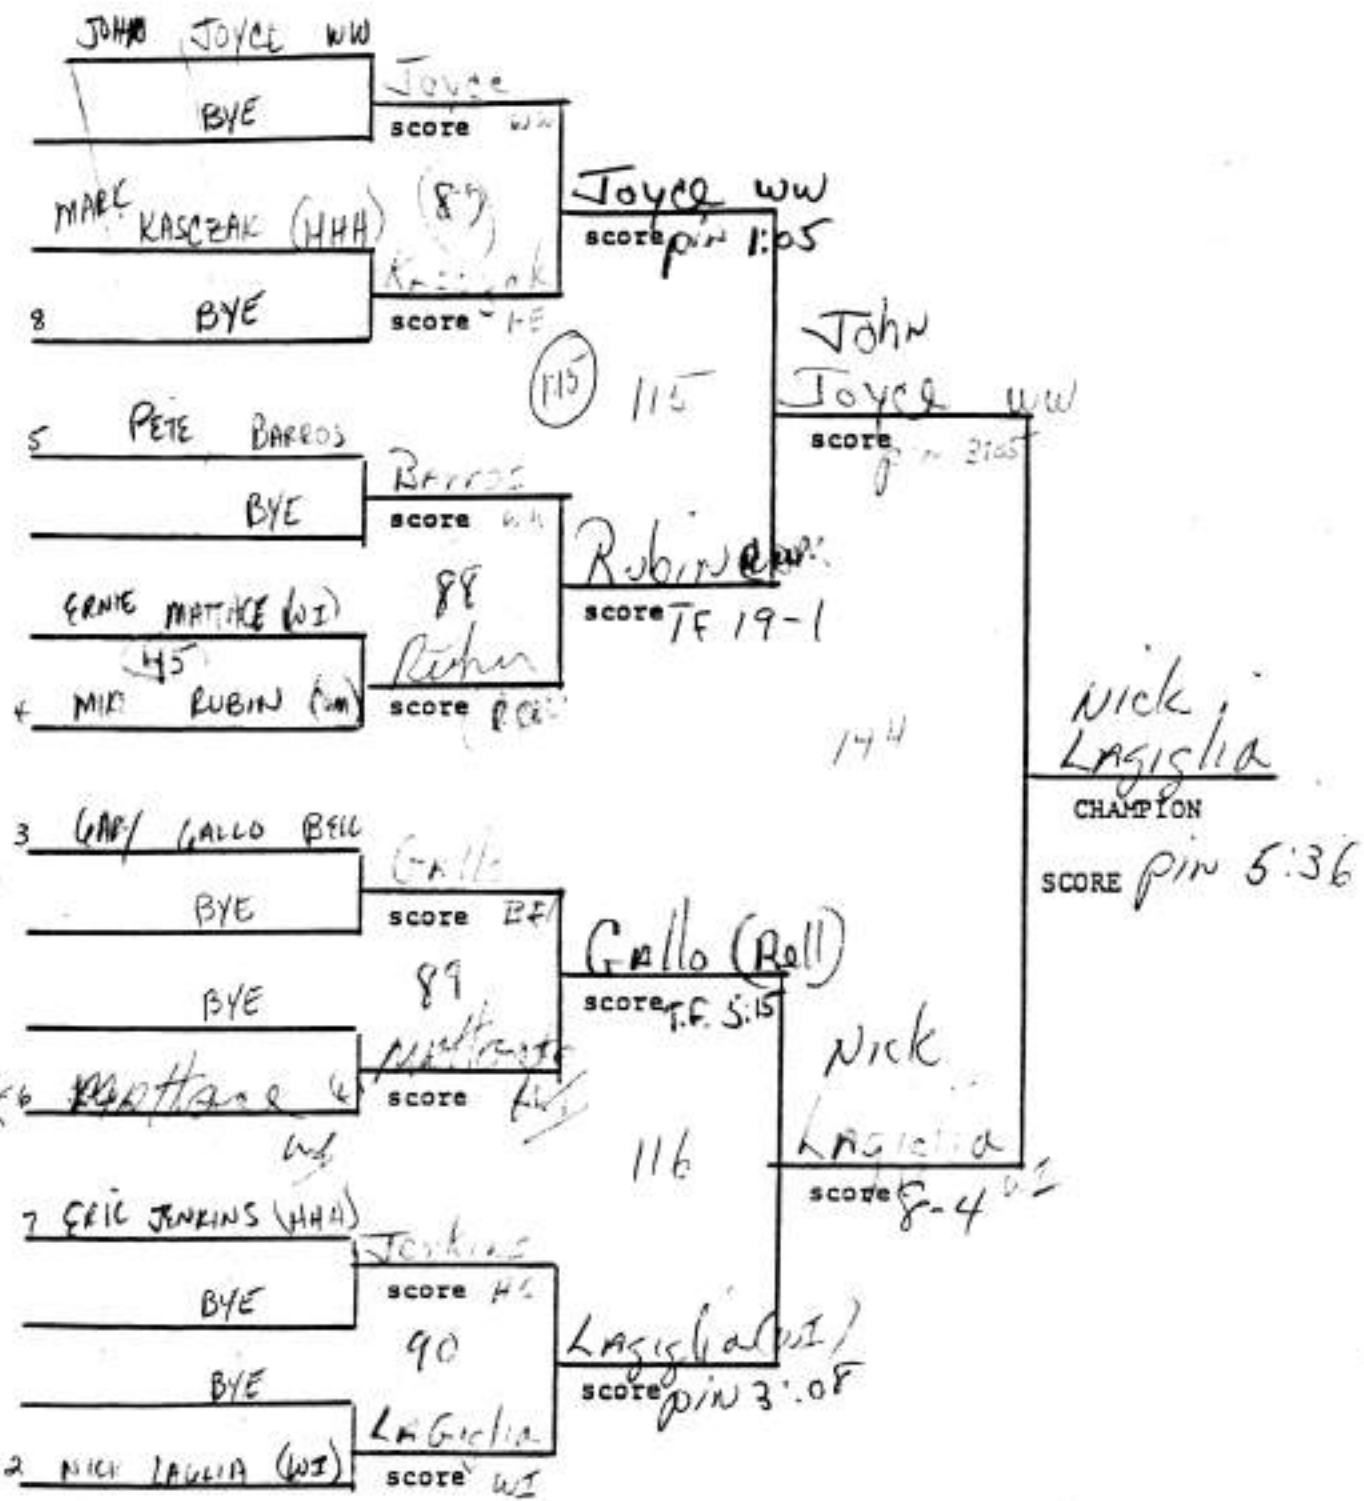

1994 LEAGUE 2

WEIGHT 91 lbs.

Revised

NETWORK

98

Chris Hoffman 8th seed

Mike Ruben (Com)
 RUBIN COM
 pin 146
 GARY 31
 GALLO (Bell)

MACE
 17

Seeded 6

Fred McKnight HE
 McKnight AE
 9-8 THIRD
 Kenya Floyd Bell
 Brienza WI

WEIGHT 250 lbs.

Chuck
Treadwell
THIRD WI