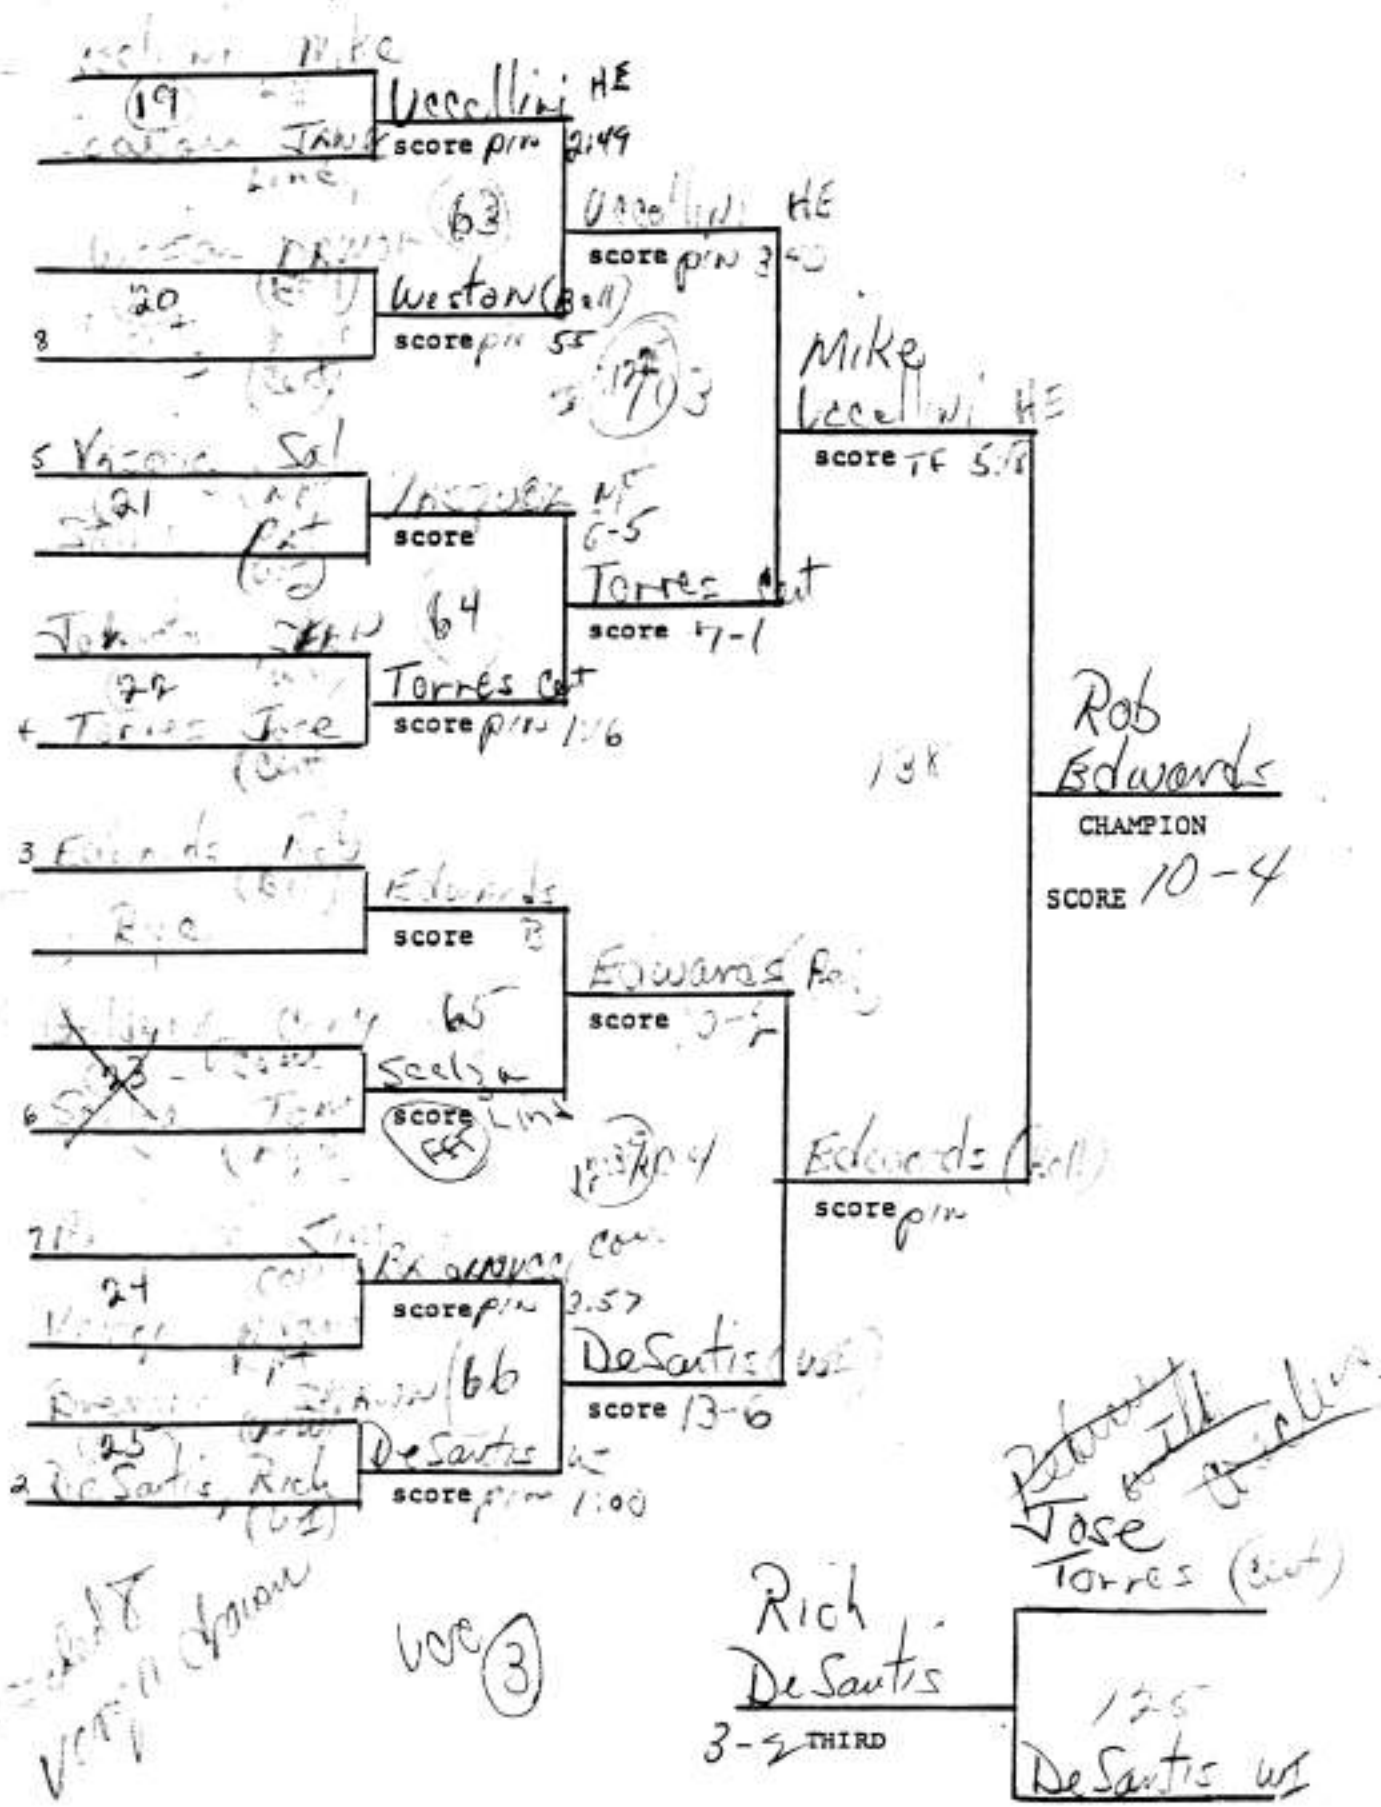

1994 LEAGUE 2

WEIGHT 91 lbs.

Revised

NETWORK

98

Chris Hoffman 8th seed

Mike Ruben (Com)
 RUBIN COM
 pin 146
 GARY 31
 GALLO (Bell)

MACE
 17

Seeded 6

Fred McKnight HE
 McKnight AE
 9-8 THIRD
 Kenya Floyd Bell
 Brienza WI

WEIGHT 250 lbs.

Chuck
Treadwell
THIRD WI