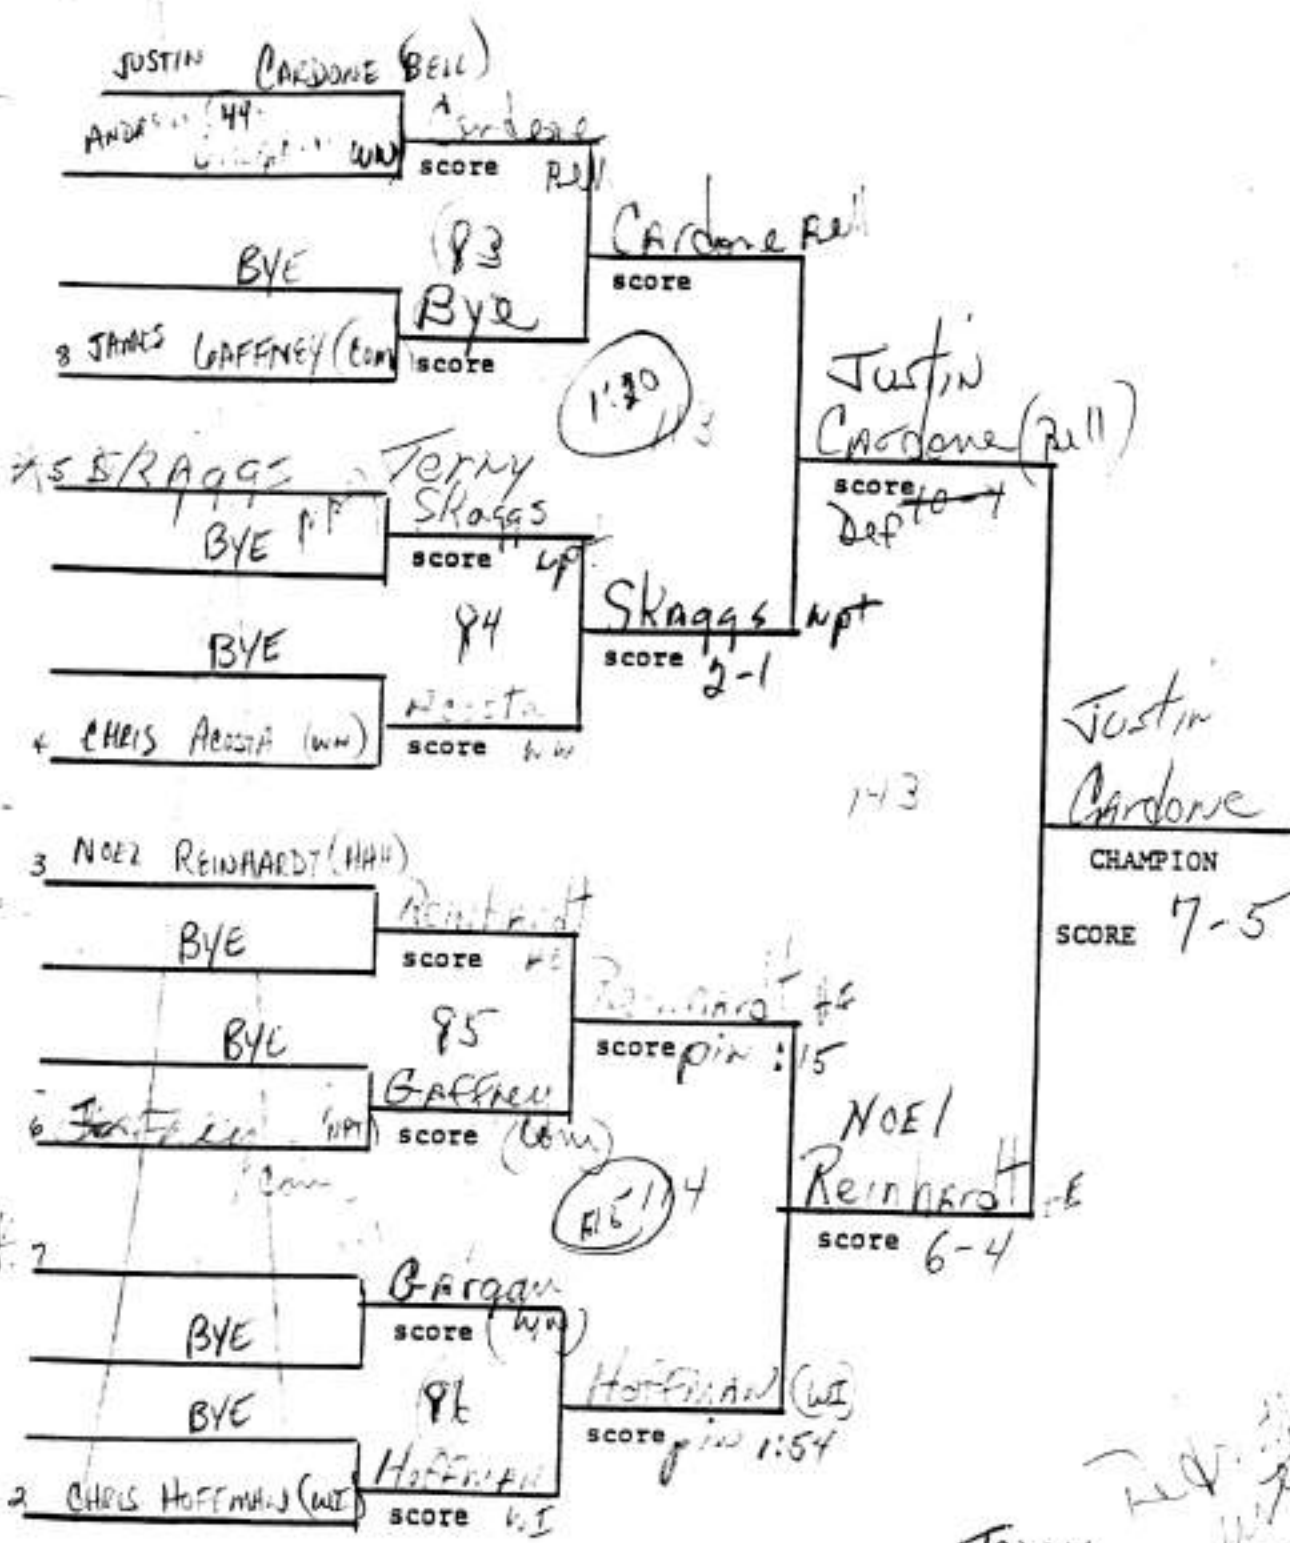

1994 LEAGUE 2

WEIGHT 91 lbs.

Revised

NETWORK

98

Chris Hoffman 8th seed

Mike Ruben (Com)
 RUBIN COM
 pin 146
 GARY 31
 GALLO (Bell)

MACE
 17

Seeded 6

Fred McKnight HE
 McKnight AE
 9-8 THIRD
 Kenya Floyd Bell
 Brienza WI

WEIGHT 250 lbs.

Chuck
Treadwell
THIRD WI