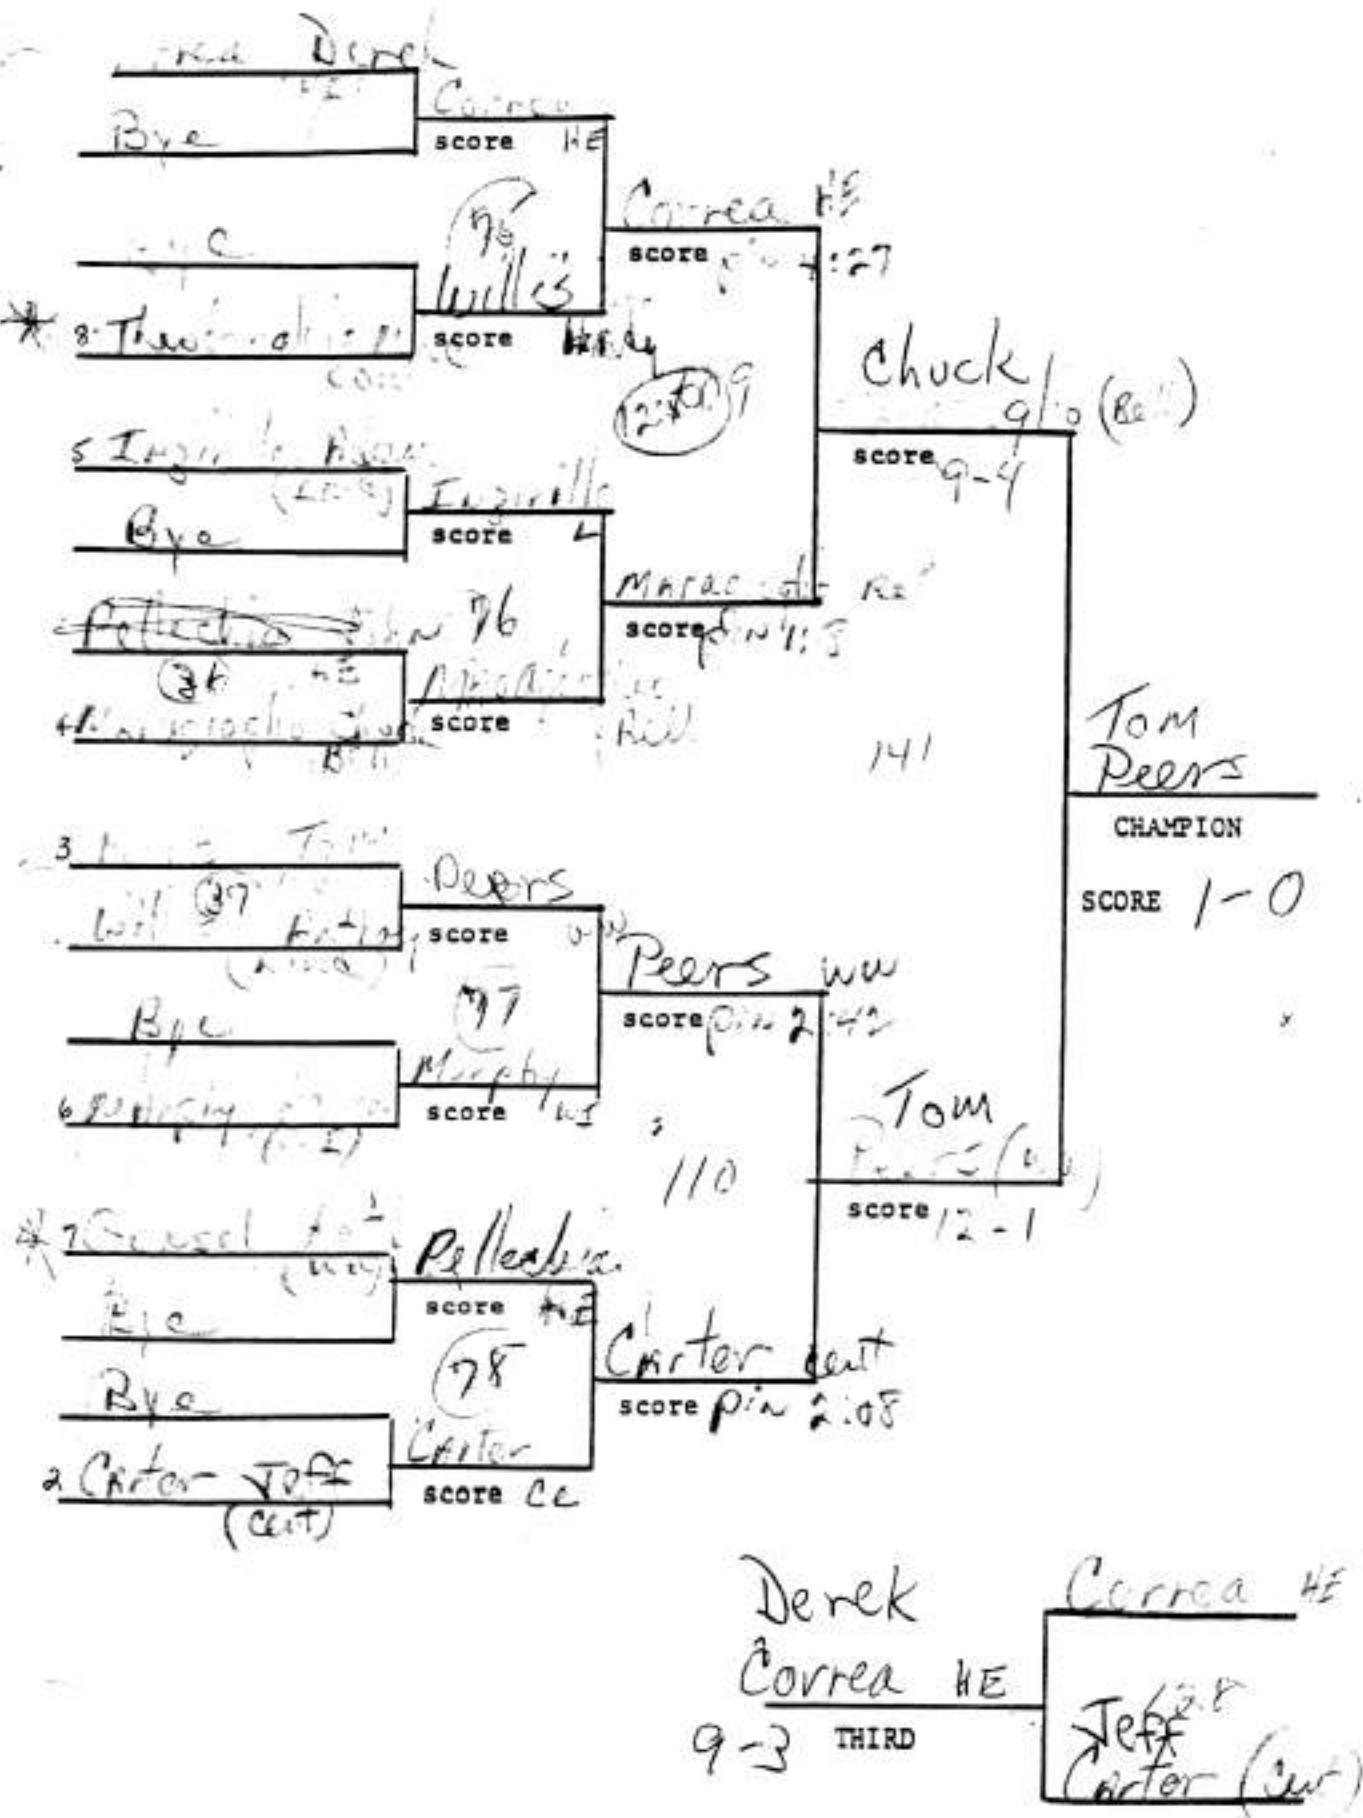

1994 LEAGUE 2

WEIGHT 91 lbs.

Revised

NETWORK

98

Chris Hoffman 8th seed

Mike Ruben (Com)
 RUBIN COM
 pin 146
 GARY 31
 GALLO (Bell)

MACE
 17

Seeded 6

Fred McKnight HE
 McKnight AE
 9-8 THIRD
 Kenya Floyd Bell
 Brienza WI

WEIGHT 250 lbs.

Chuck
Treadwell
THIRD WI