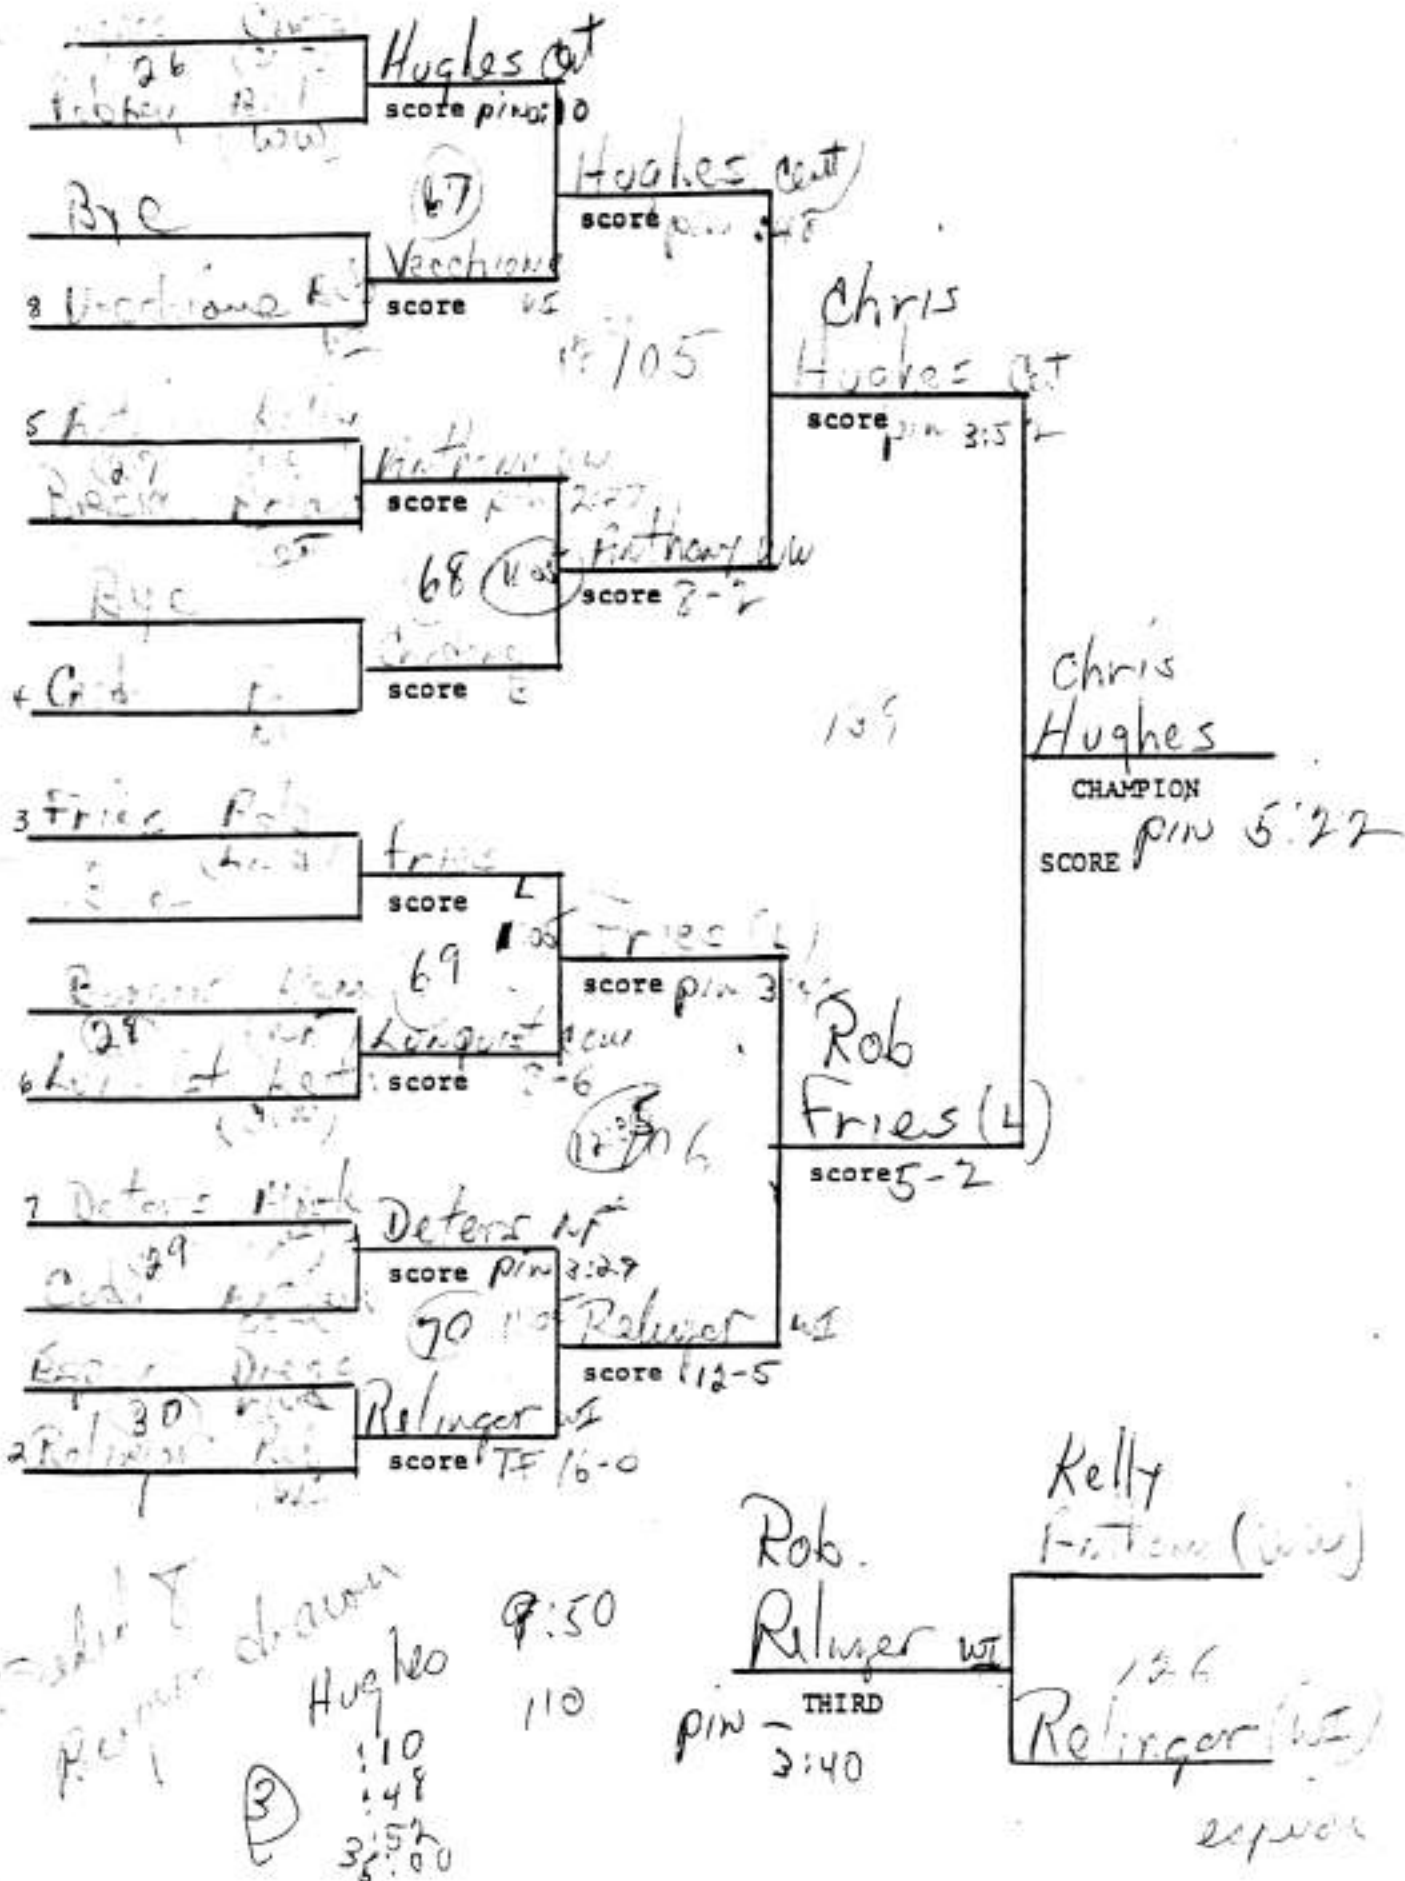

1994 LEAGUE 2

WEIGHT 91 lbs.

Revised

NETWORK

98

Chris Hoffman 8th seed

Mike Ruben (Com)
 RUBIN COM
 pin 146
 GARY 31
 GALLO (Bell)

MACE
 17

Seeded 6

Fred McKnight HE
 McKnight AE
 9-8 THIRD
 Kenya Floyd Bell
 Brienza WI

WEIGHT 250 lbs.

Chuck
Treadwell
THIRD WI