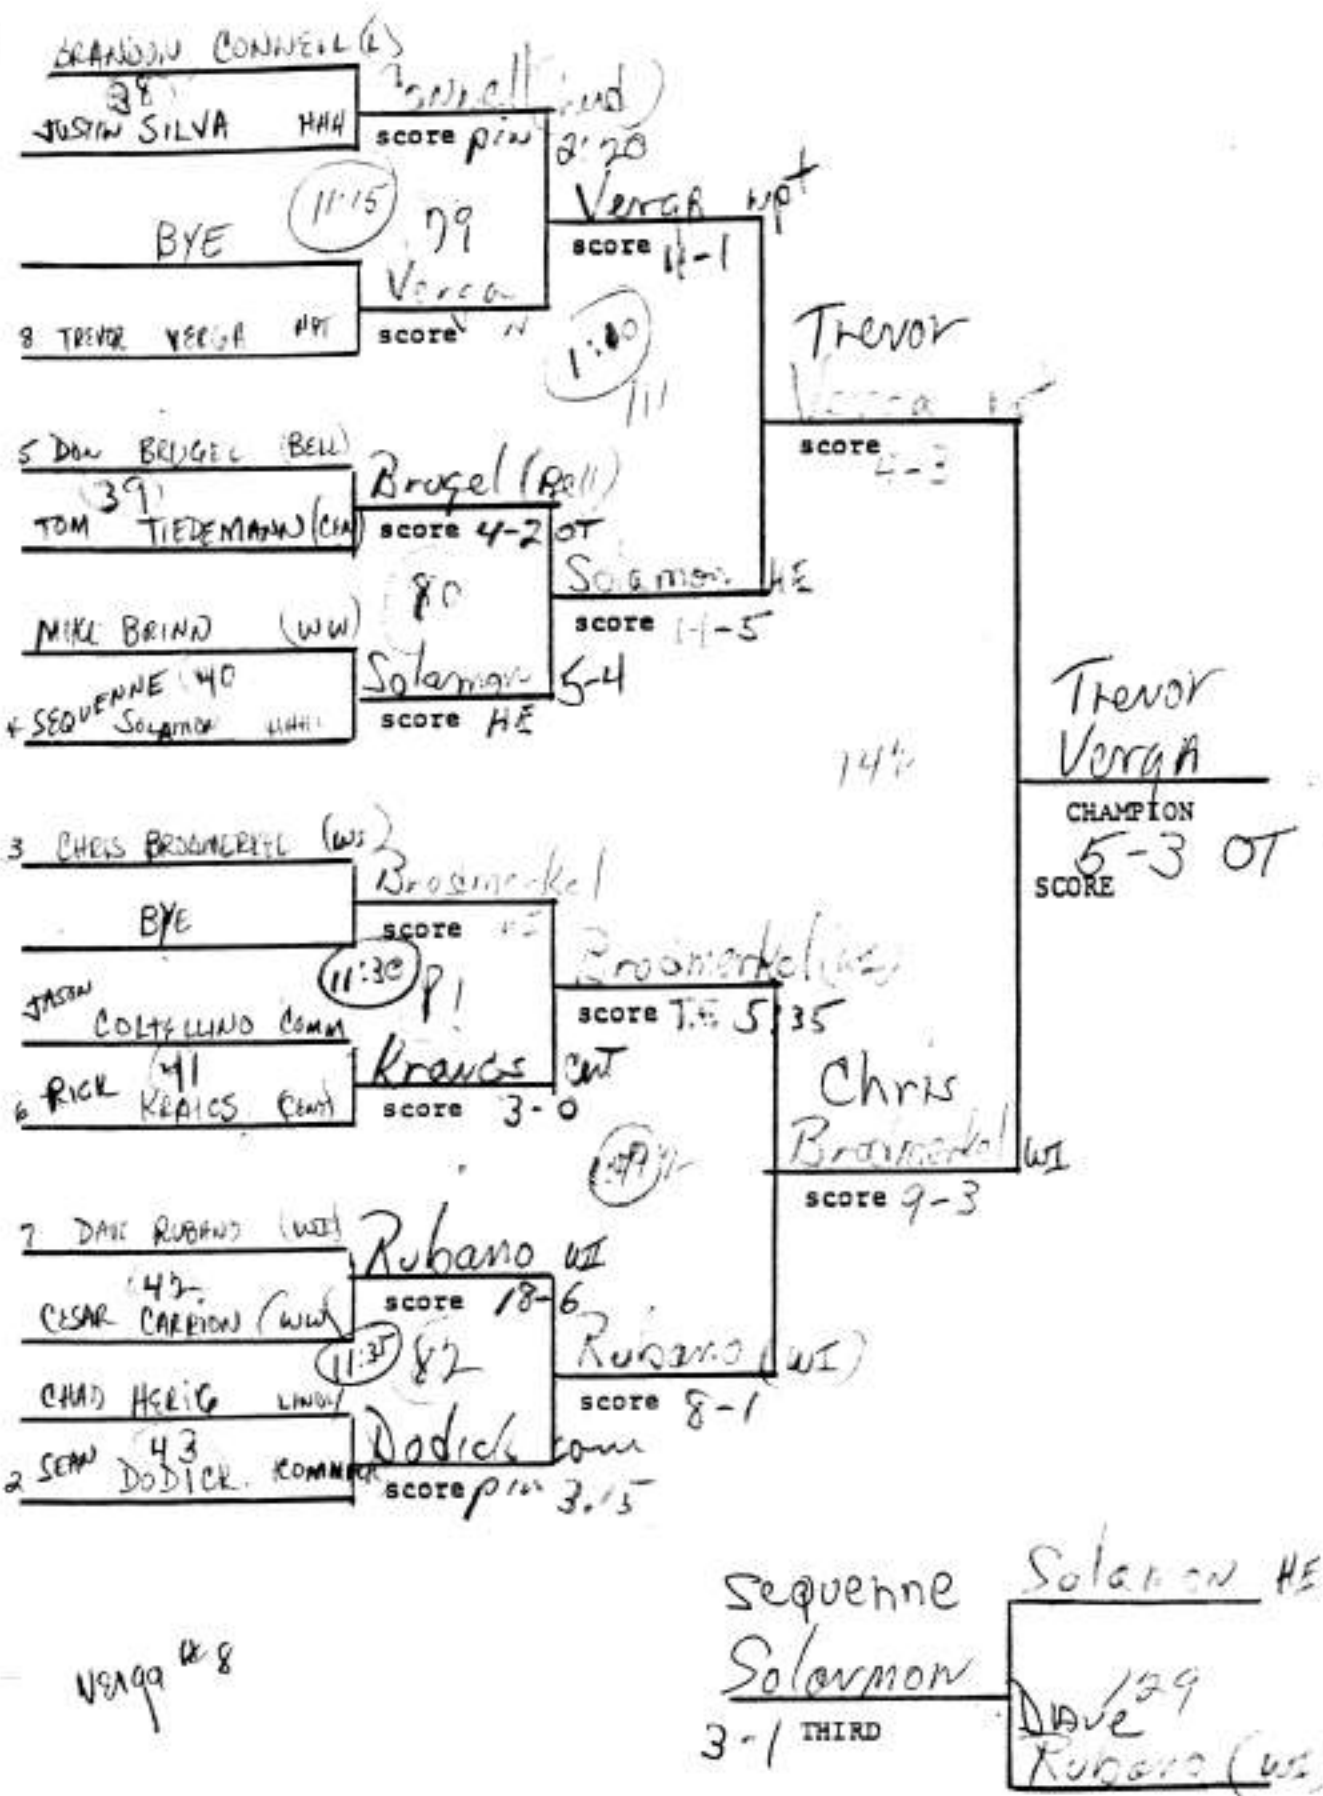

1994 LEAGUE 2

WEIGHT 91 lbs.

Revised

NETWORK

98

Chris Hoffman 8th seed

Mike Ruben (Com)
 RUBIN COM
 pin 146
 GARY 31
 GALLO (Bell)

MACE
 17

Seeded 6

Fred McKnight HE
 McKnight AE
 9-8 THIRD
 Kenya Floyd Bell
 Brienza WI

WEIGHT 250 lbs.

Chuck
Treadwell
THIRD WI