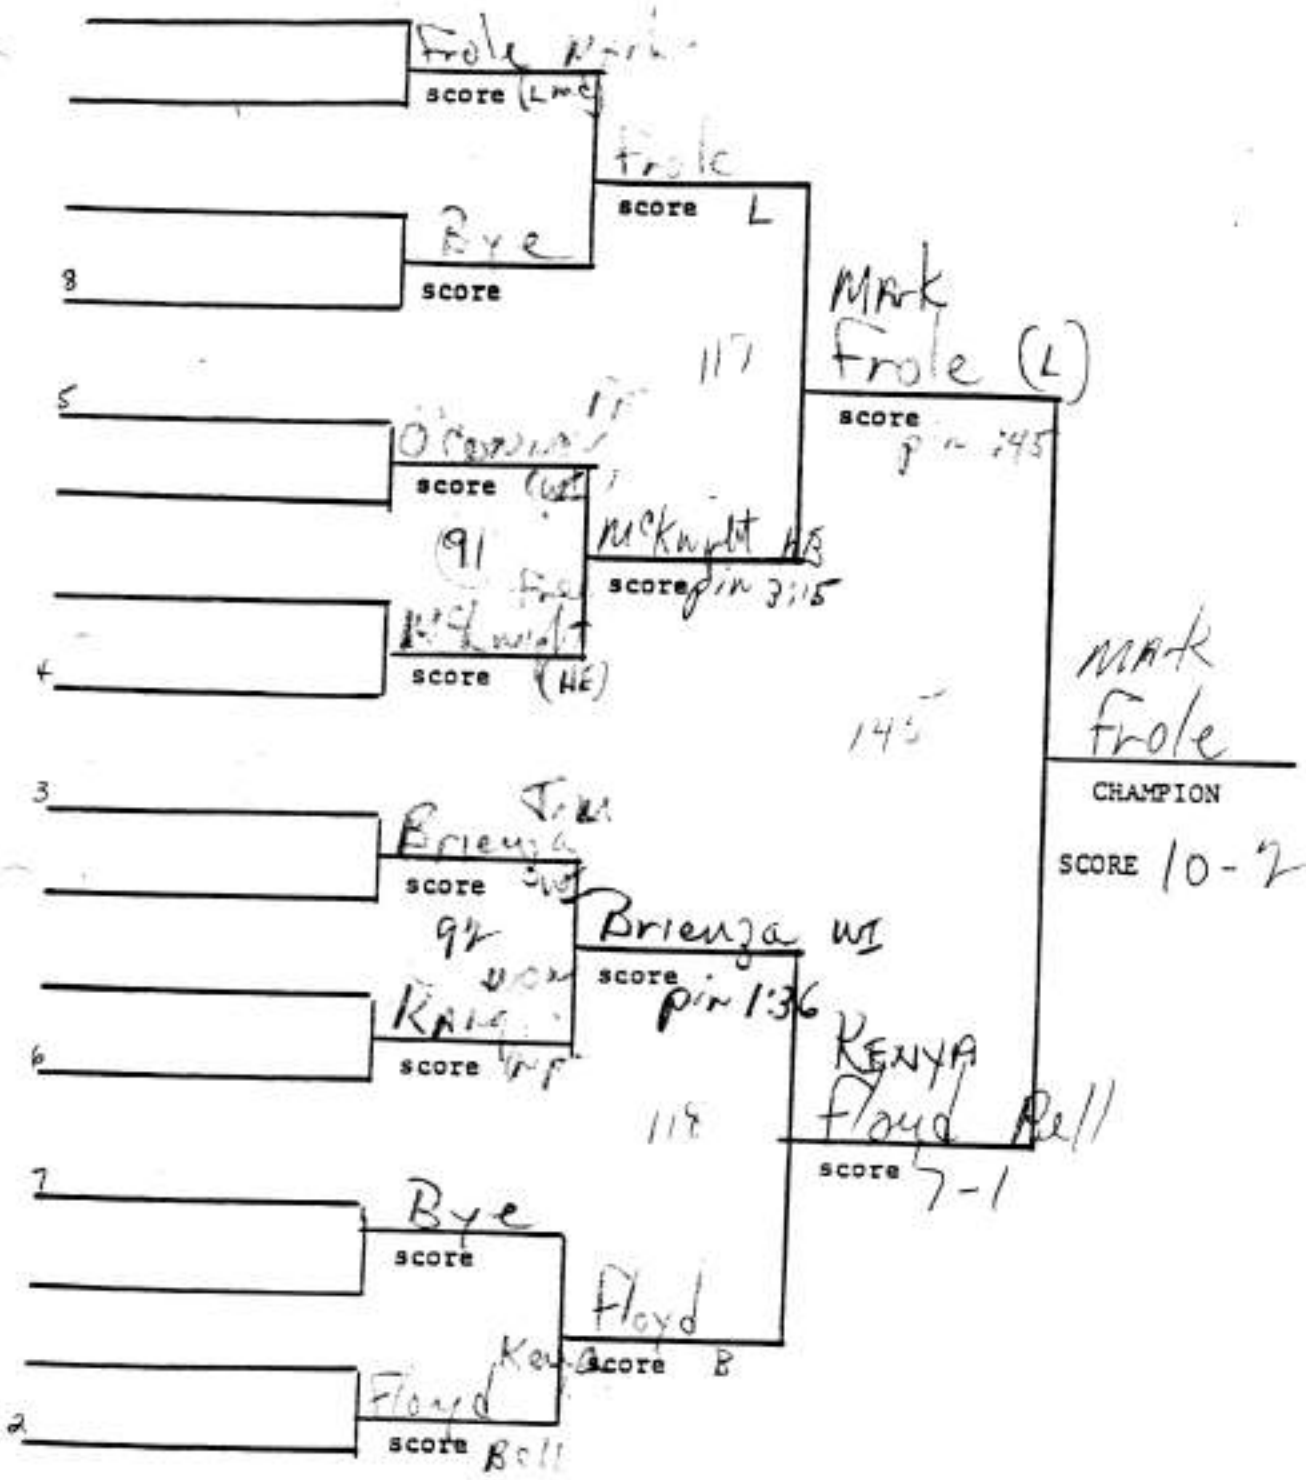

1994 LEAGUE 2

WEIGHT 91 lbs.

Revised

NETWORK

98

Chris Hoffman 8th seed

Mike Ruben (Com)
 RUBIN COM
 pin 146
 GARY 31
 GALLO (Bell)

MACE
 17

Seeded 6

Fred McKnight HE
 McKnight AE
 9-8 THIRD
 Kenya Floyd Bell
 Brienza WI

WEIGHT 250 lbs.

Chuck
Treadwell
THIRD WI