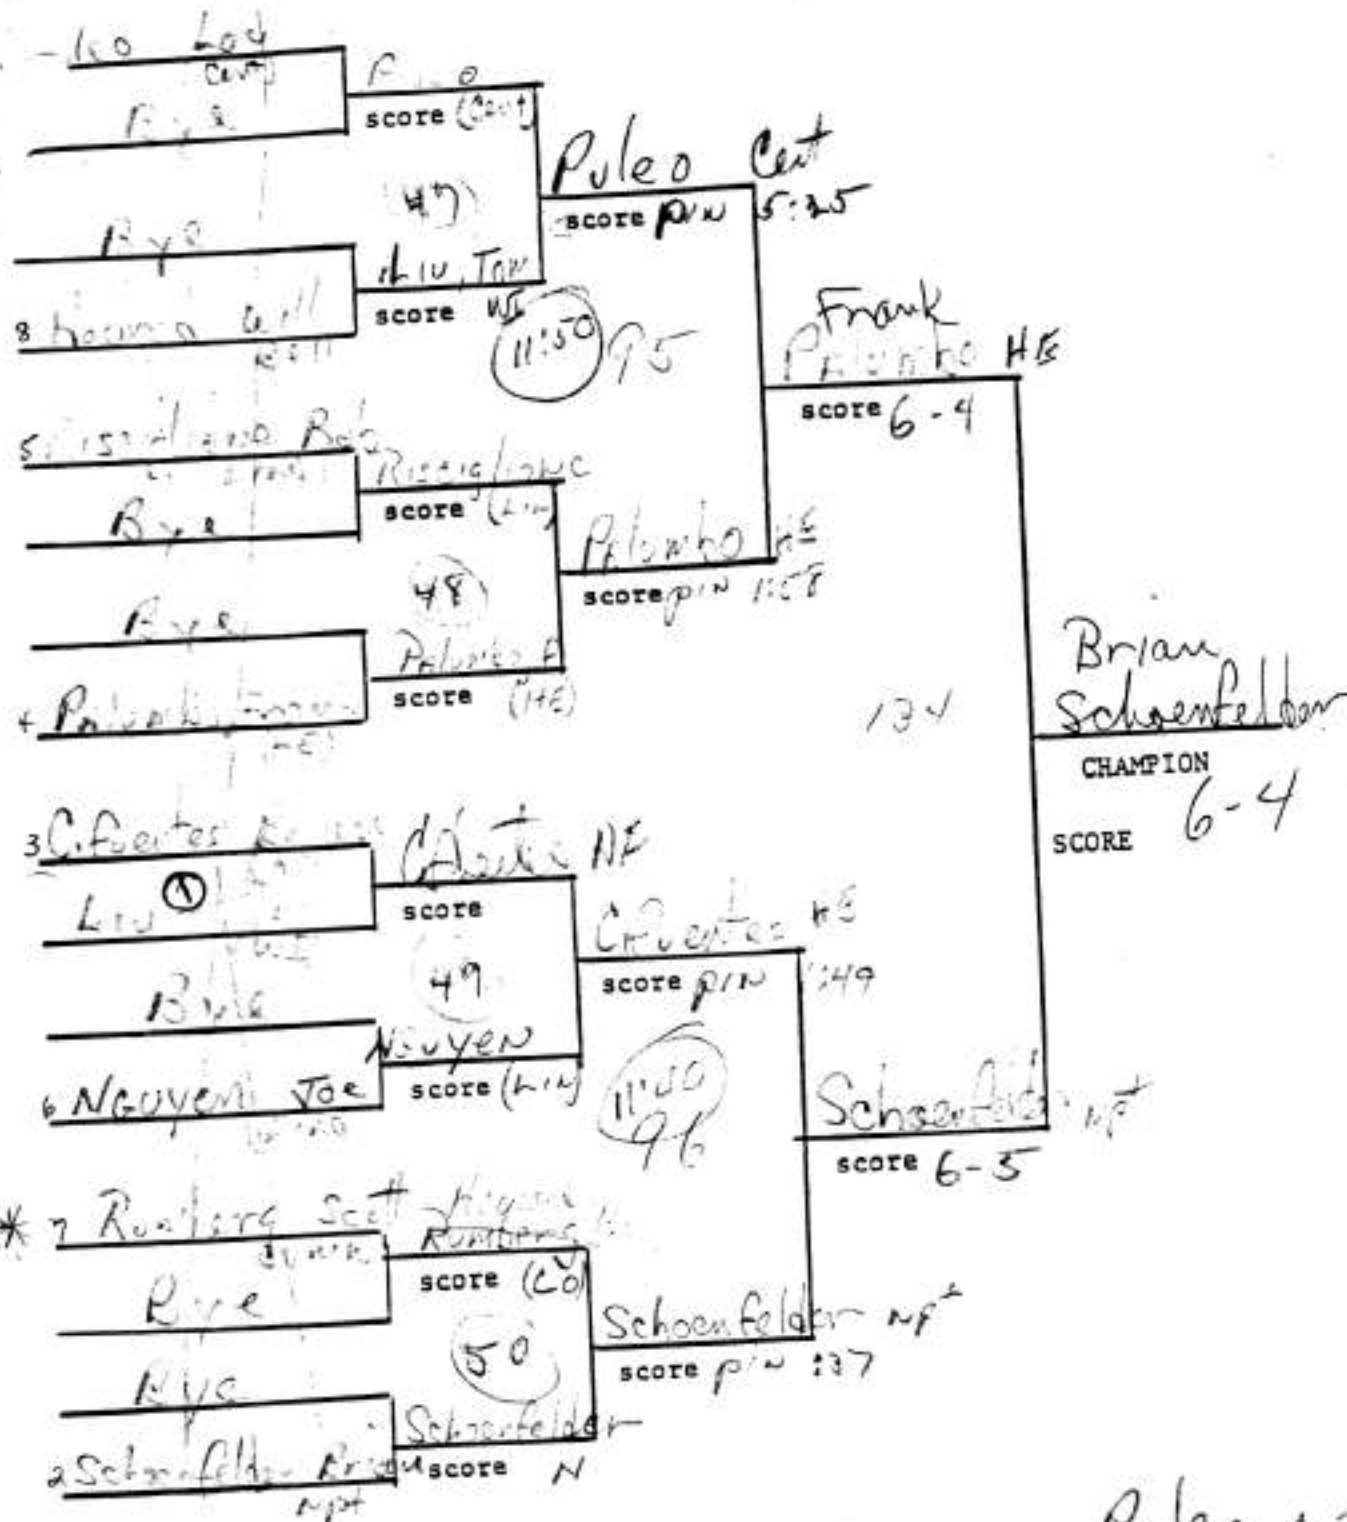

1994 LEAGUE 2

WEIGHT 91 lbs.

Revised

NETWORK

98

Chris Hoffman 8th seed

Mike Ruben (Com)
 RUBIN COM
 pin 146
 GARY 31
 GALLO (Bell)

MACE
 17

Seeded 6

Fred McKnight HE
 McKnight AE
 9-8 THIRD
 Kenya Floyd Bell
 Brienza WI

WEIGHT 250 lbs.

Chuck
Treadwell
THIRD WI