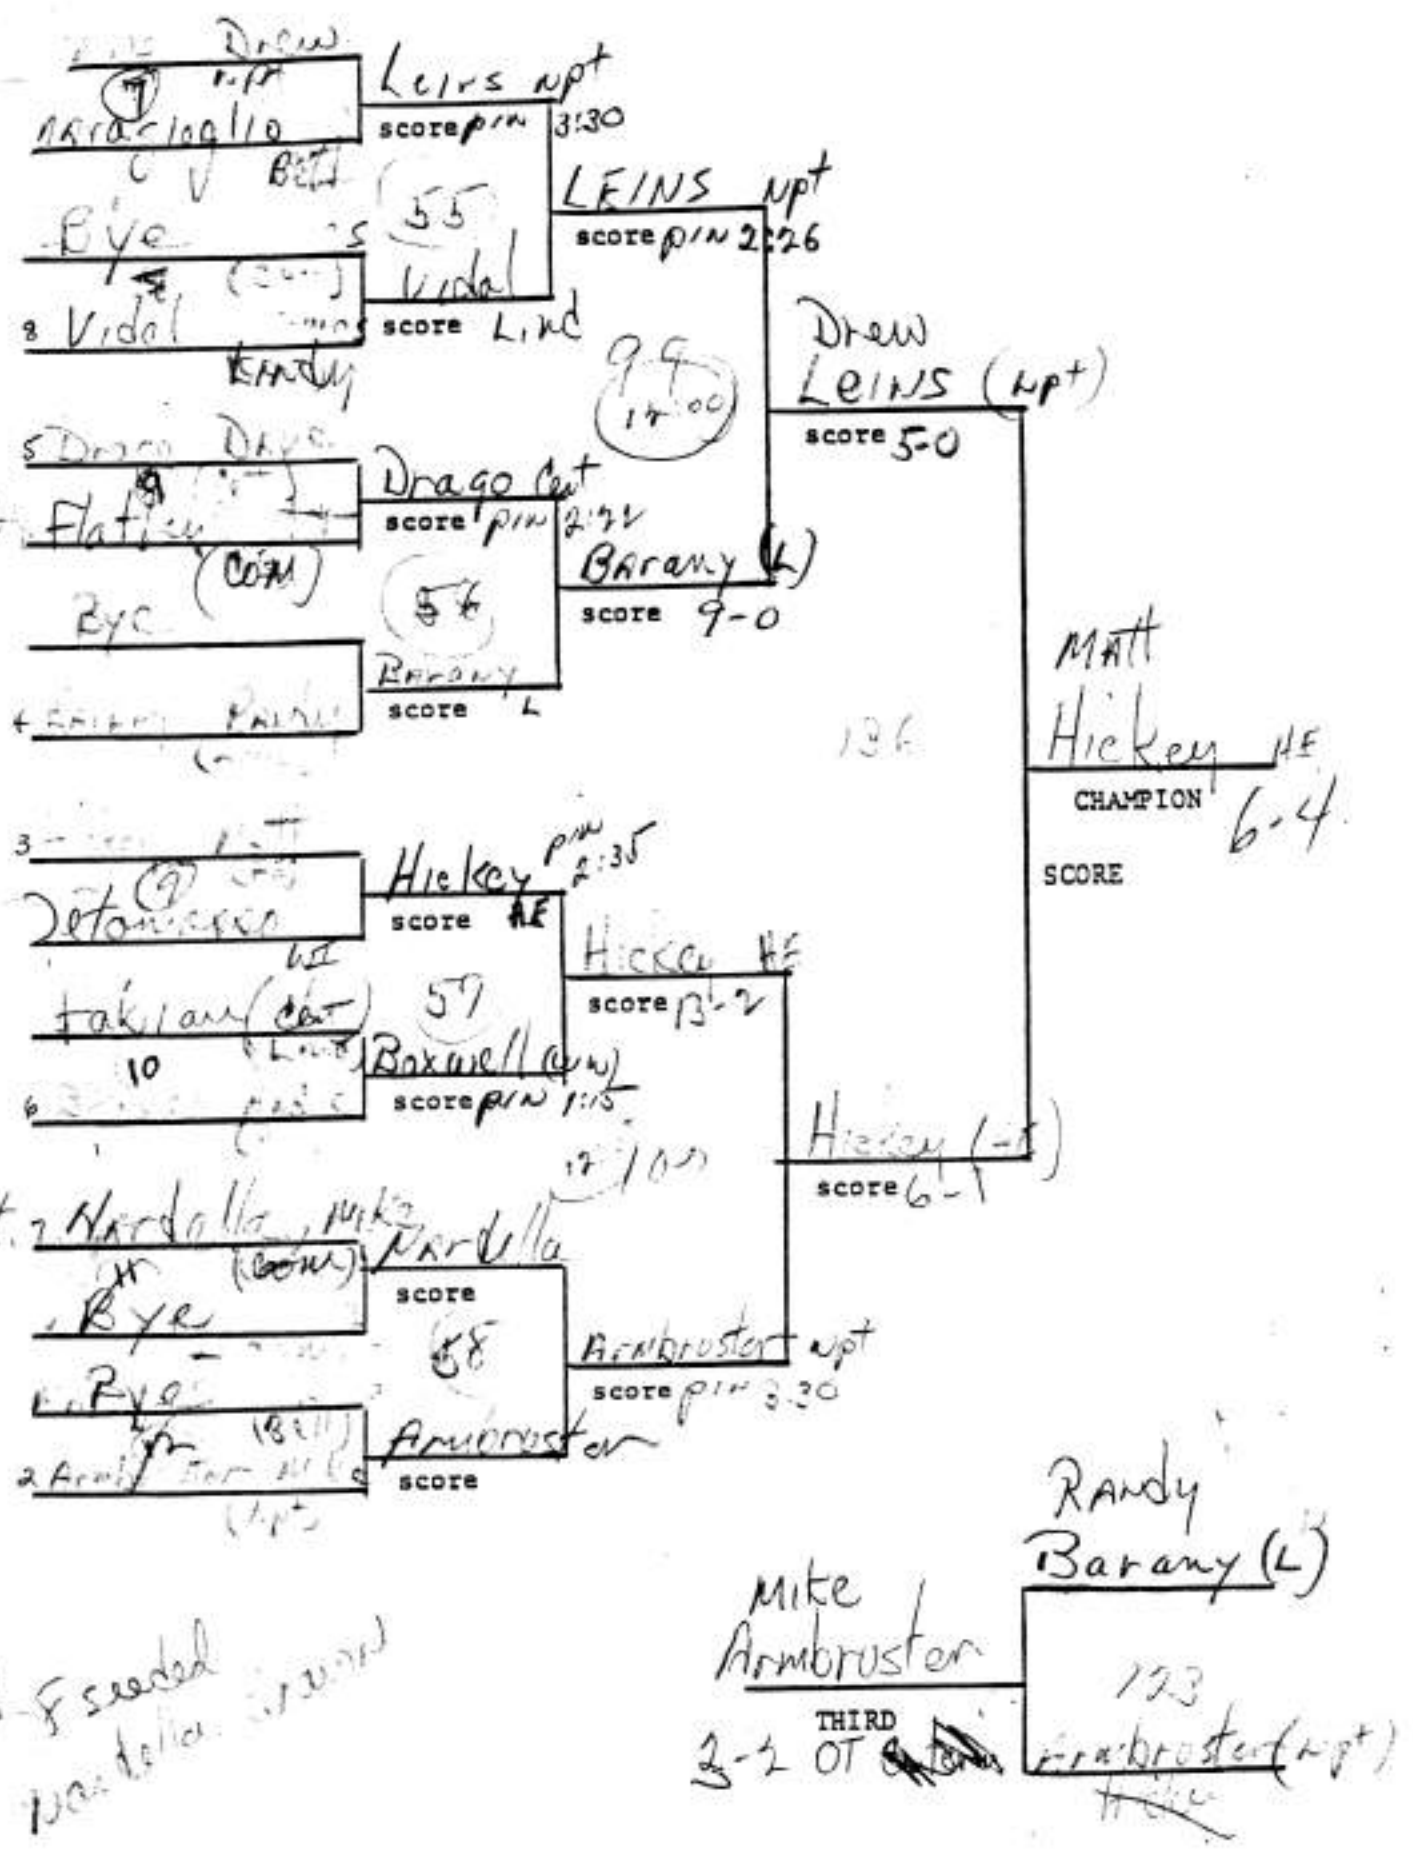

1994 LEAGUE 2

WEIGHT 91 lbs.

Revised

NETWORK

98

Chris Hoffman 8th seed

Mike Ruben (Com)
 RUBIN COM
 pin 146
 GARY 31
 GALLO (Bell)

MACE
 17

Seeded 6

Fred McKnight HE
 McKnight AE
 9-8 THIRD
 Kenya Floyd Bell
 Brienza WI

WEIGHT 250 lbs.

Chuck
Treadwell
THIRD WI