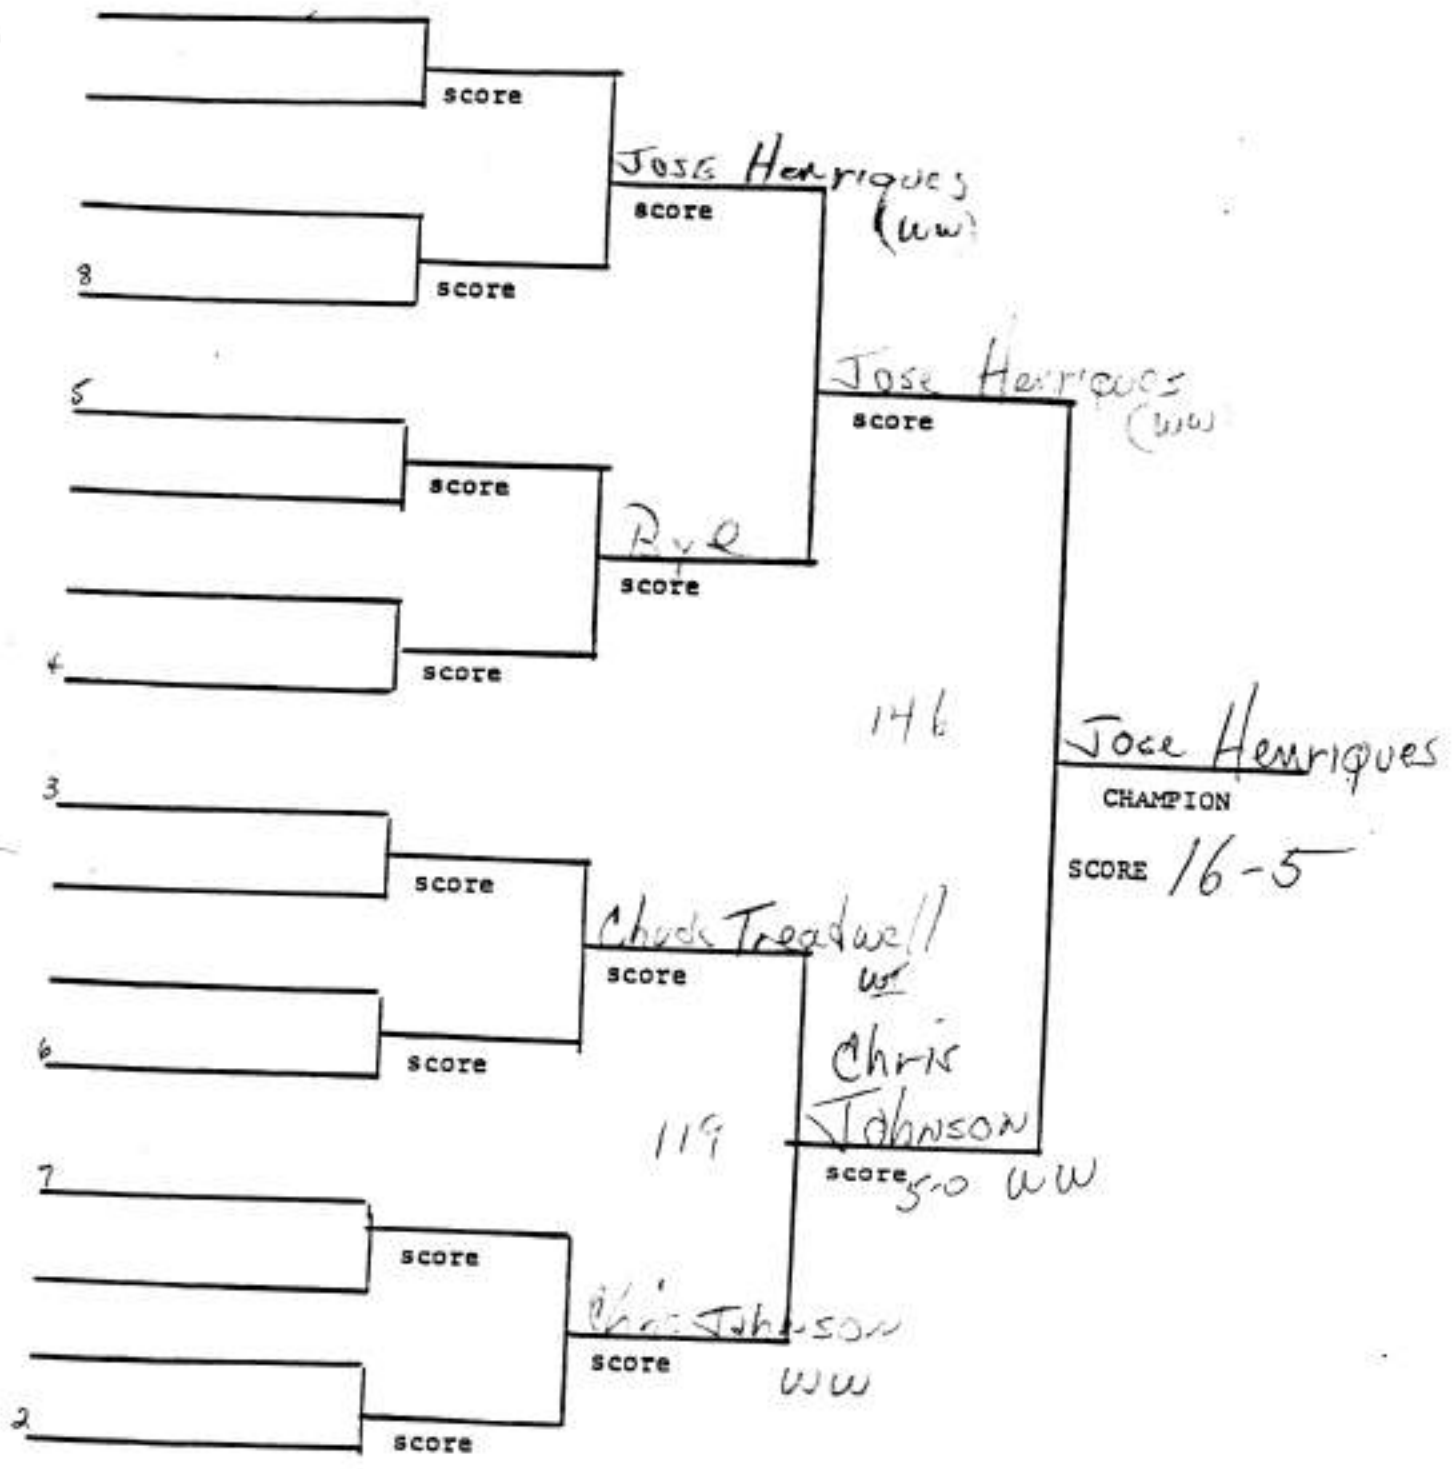

1994 LEAGUE 2

WEIGHT 91 lbs.

Revised

NETWORK

98

Chris Hoffman 8th seed

Mike Ruben (Com)
 RUBIN COM
 pin 146
 GARY 31
 GALLO (Bell)

MACE
 17

Seeded 6

Fred McKnight HE
 McKnight AE
 9-8 THIRD
 Kenya Floyd Bell
 Brienza WI

WEIGHT 250 lbs.

Chuck
Treadwell
THIRD WI