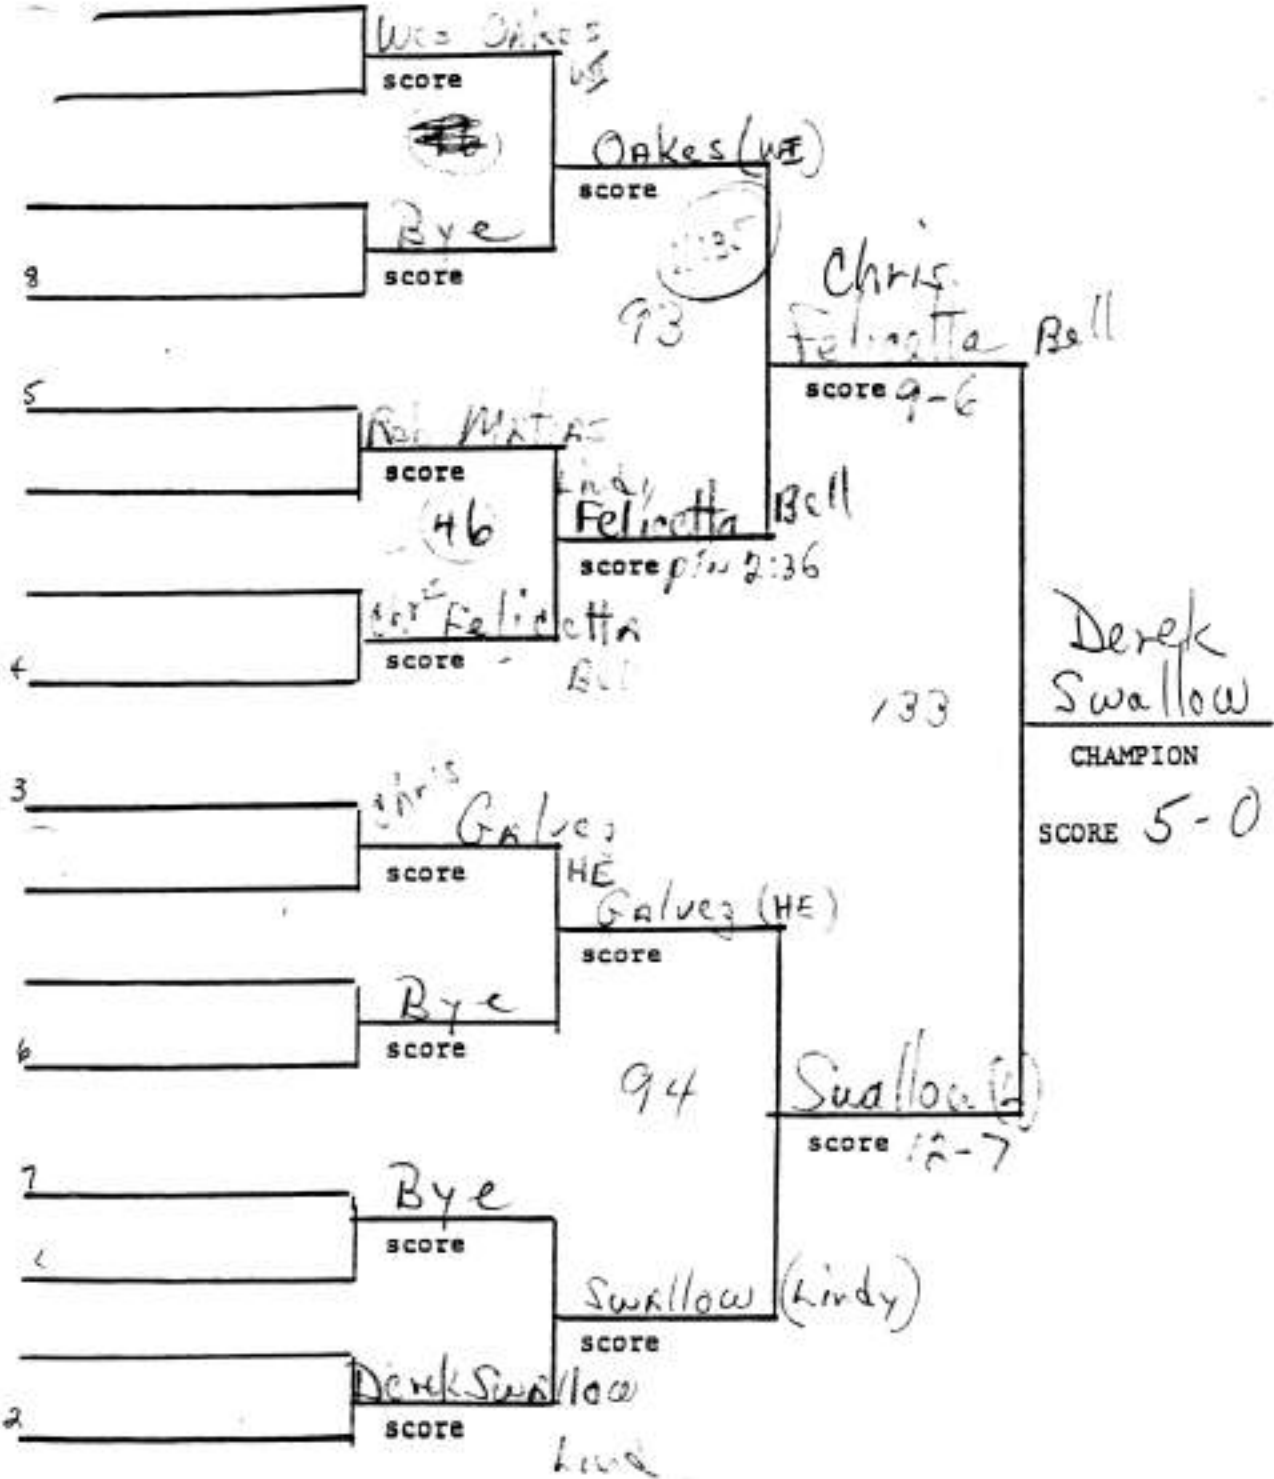

1994 LEAGUE 2

WEIGHT 91 lbs.

Revised

NETWORK

98

Chris Hoffman 8th seed

Mike Ruben (Com)
 RUBIN COM
 pin 146
 GARY 31
 GALLO (Bell)

MACE
 17

Seeded 6

Fred McKnight HE
 McKnight AE
 9-8 THIRD
 Kenya Floyd Bell
 Brienza WI

WEIGHT 250 lbs.

Chuck
Treadwell
THIRD WI