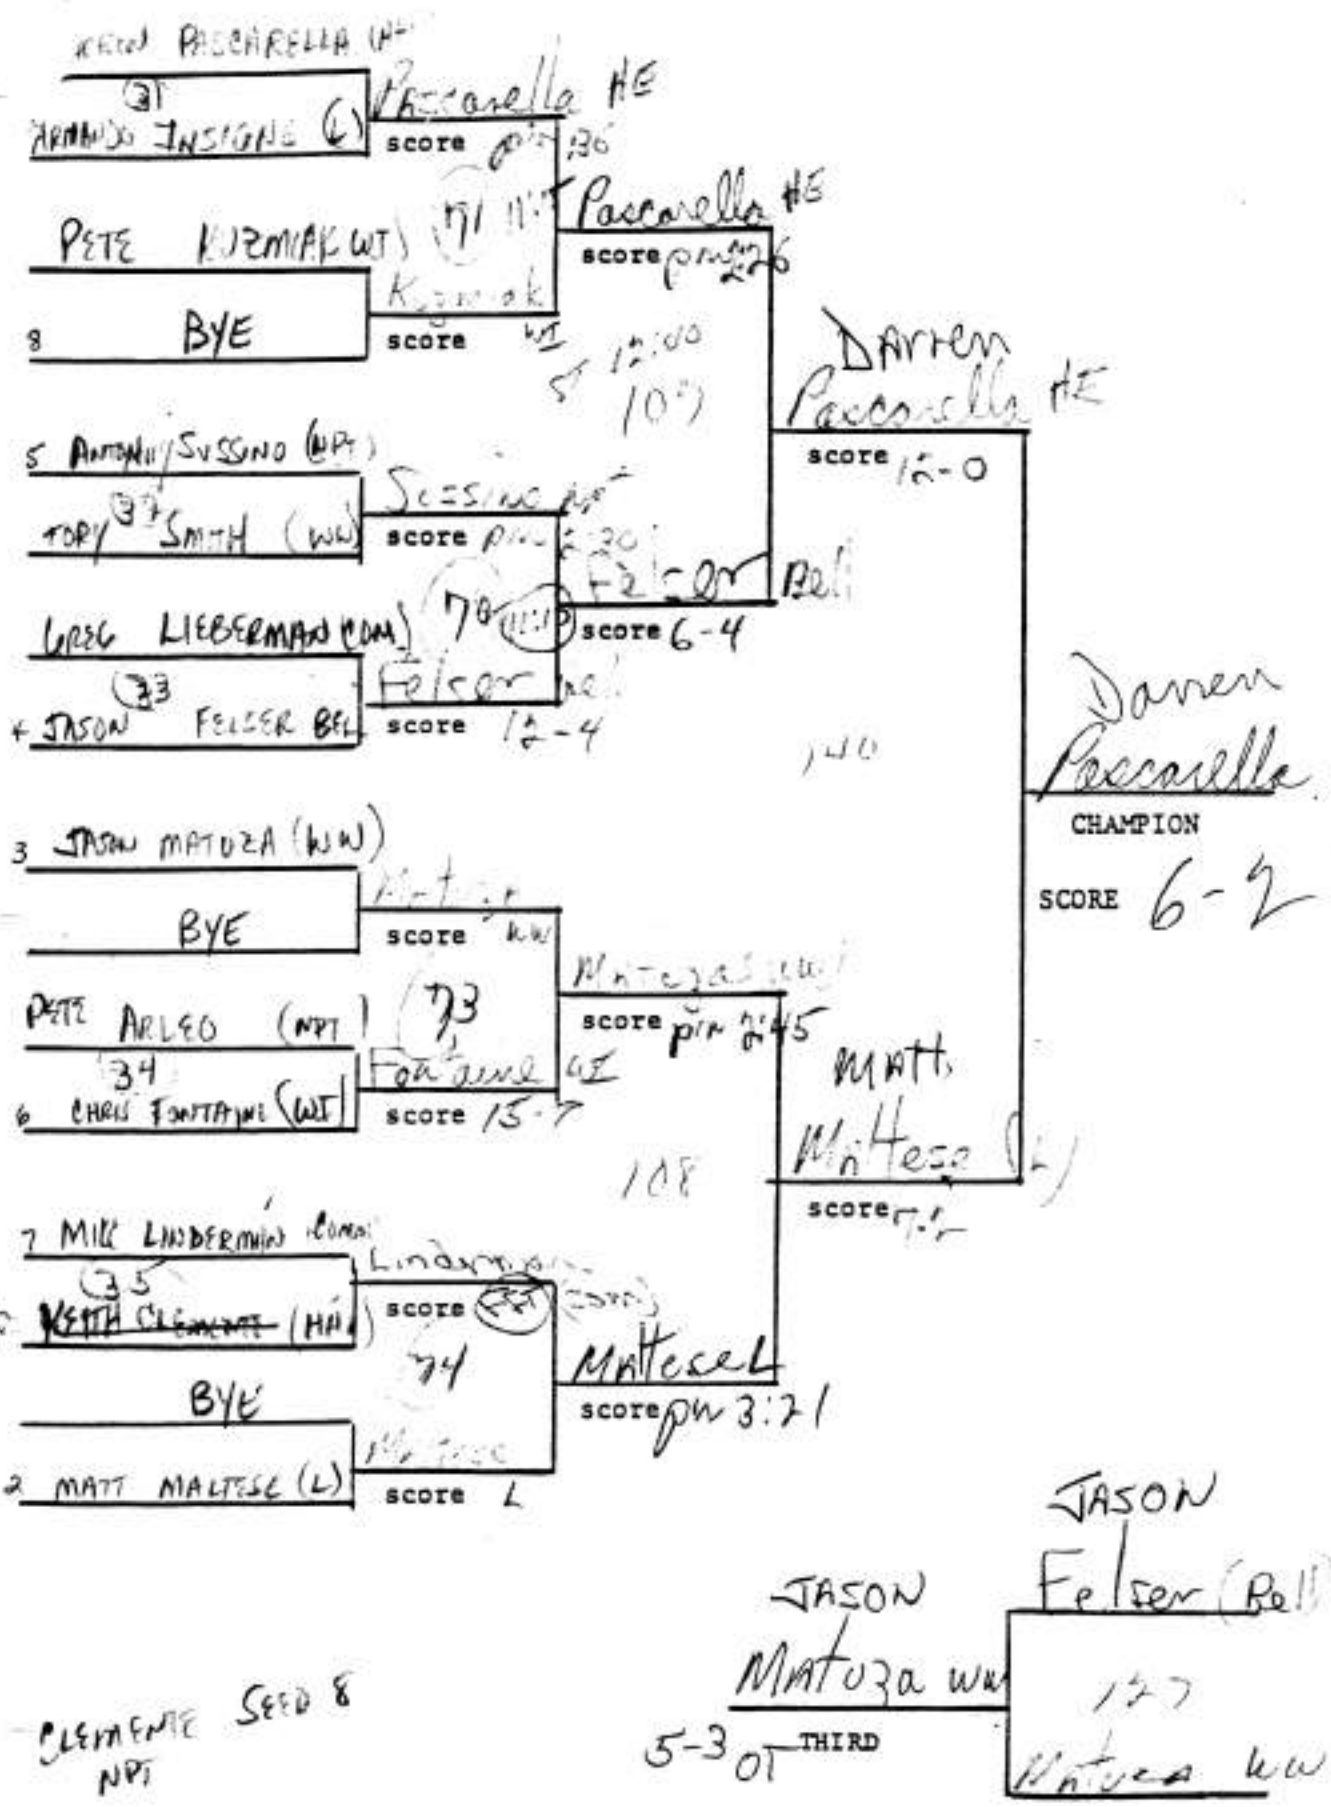

1994 LEAGUE 2

WEIGHT 91 lbs.

Revised

NETWORK

98

Chris Hoffman 8th seed

Mike Ruben (Com)
 RUBIN COM
 pin 146
 GARY 31
 GALLO (Bell)

MACE
 17

Seeded 6

Fred McKnight HE
 McKnight AE
 9-8 THIRD
 Kenya Floyd Bell
 Brienza WI

WEIGHT 250 lbs.

Chuck
Treadwell
THIRD WI