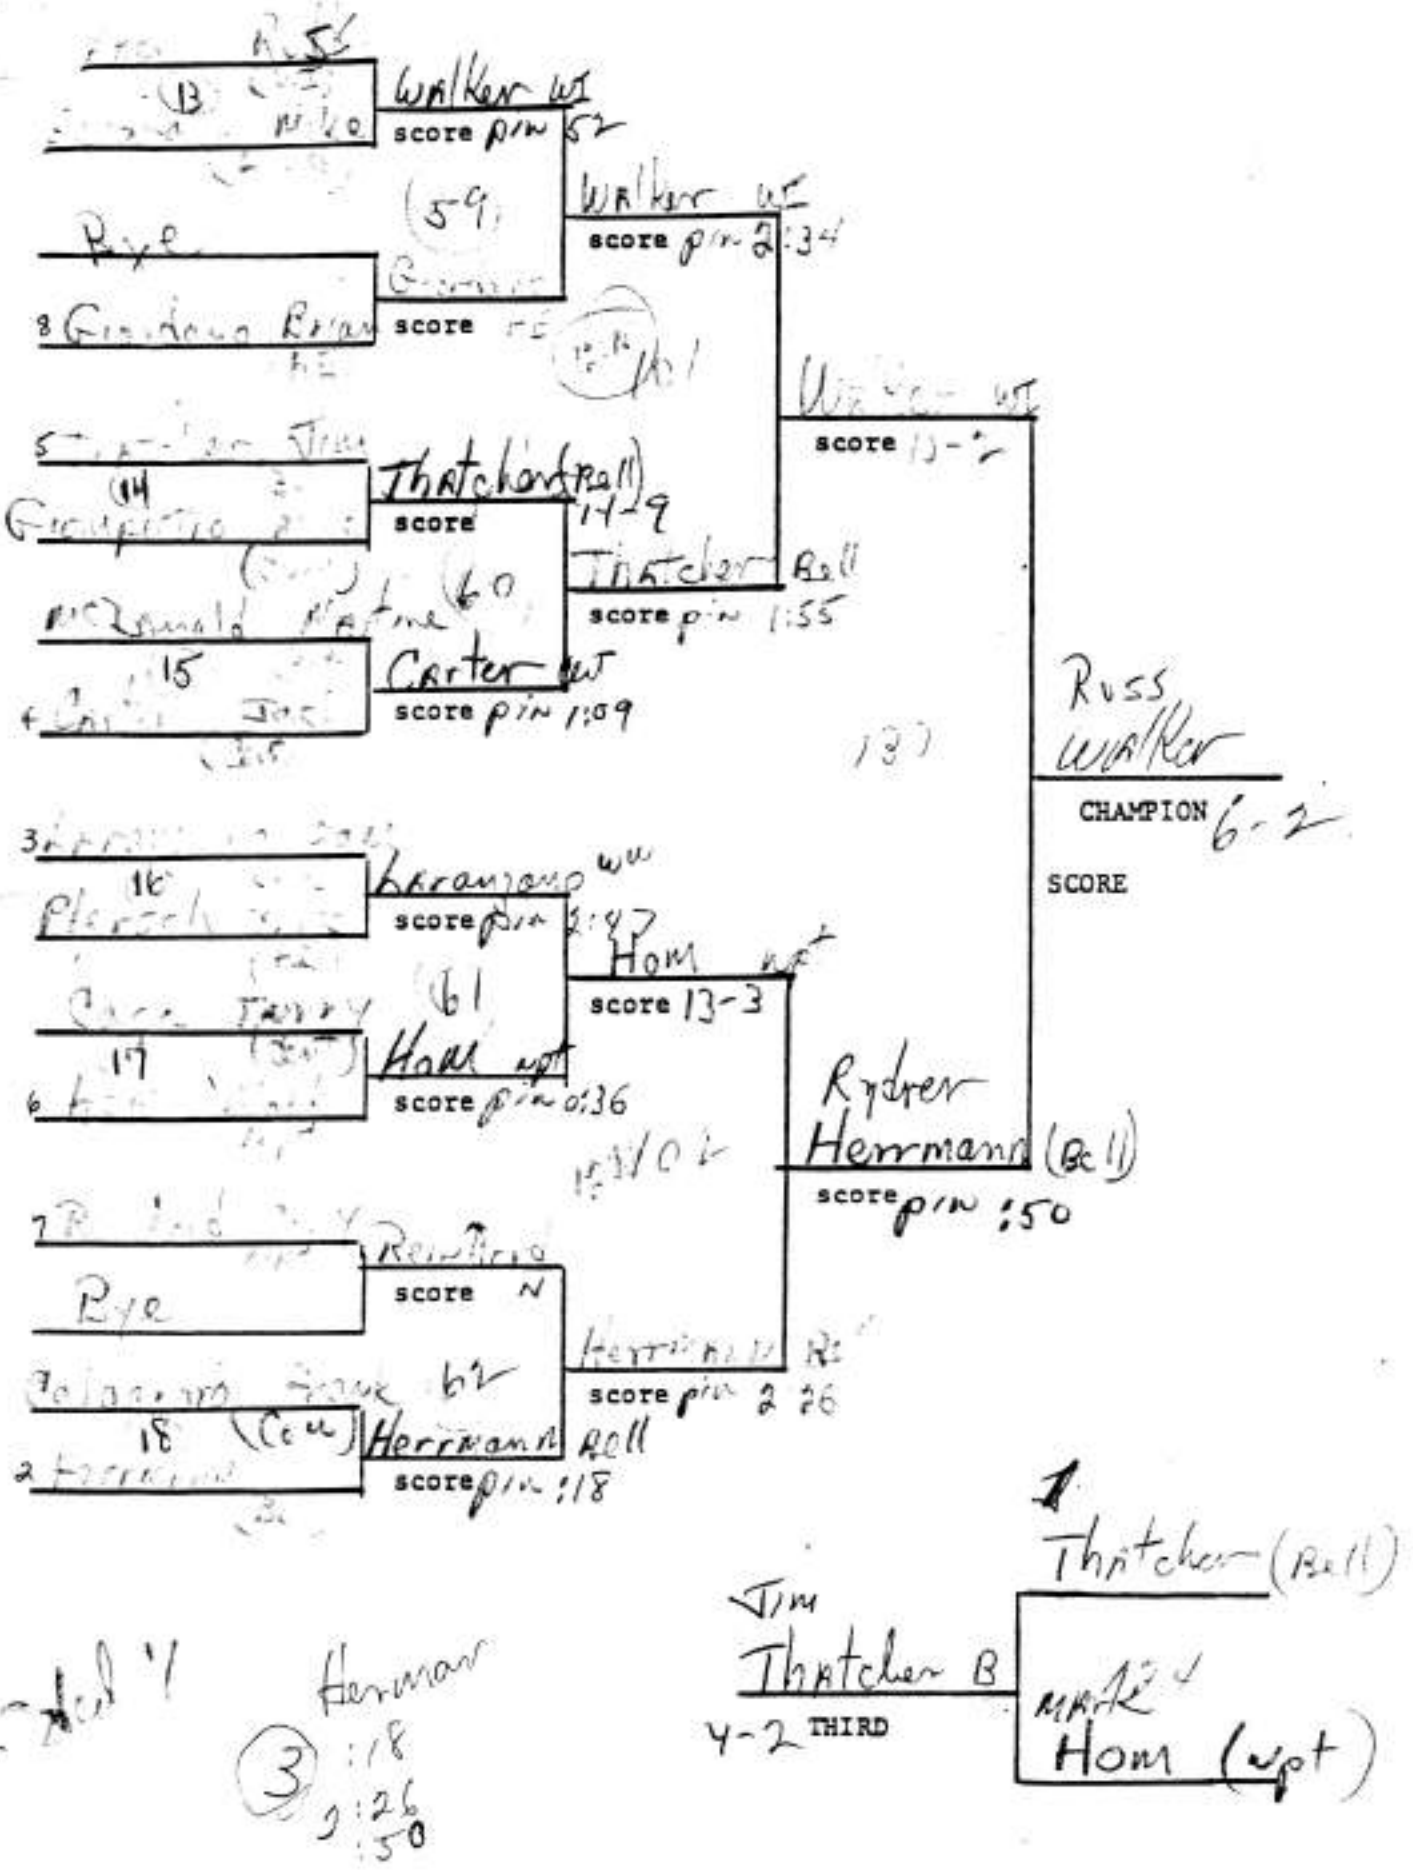

1994 LEAGUE 2

WEIGHT 91 lbs.

Revised

NETWORK

98

Chris Hoffman 8th seed

Mike Ruben (Com)
 RUBIN COM
 pin 146
 GARY 31
 GALLO (Bell)

MACE
 17

Seeded 6

Fred McKnight HE
 McKnight AE
 9-8 THIRD
 Kenya Floyd Bell
 Brienza WI

WEIGHT 250 lbs.

Chuck
Treadwell
THIRD WI