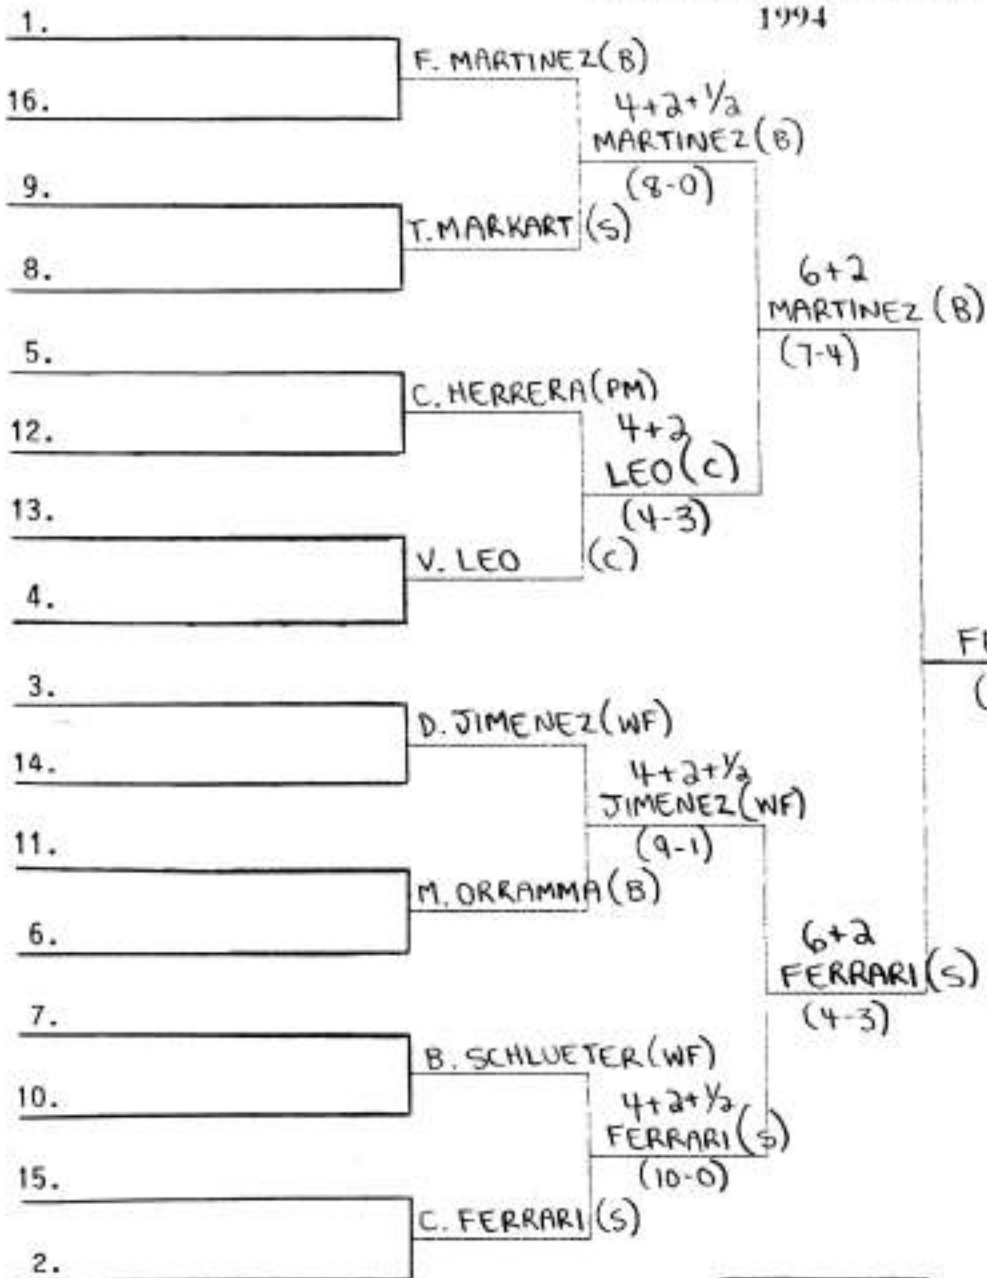

LEAGUE I CHAMPIONSHIPS 1994

wt. 105