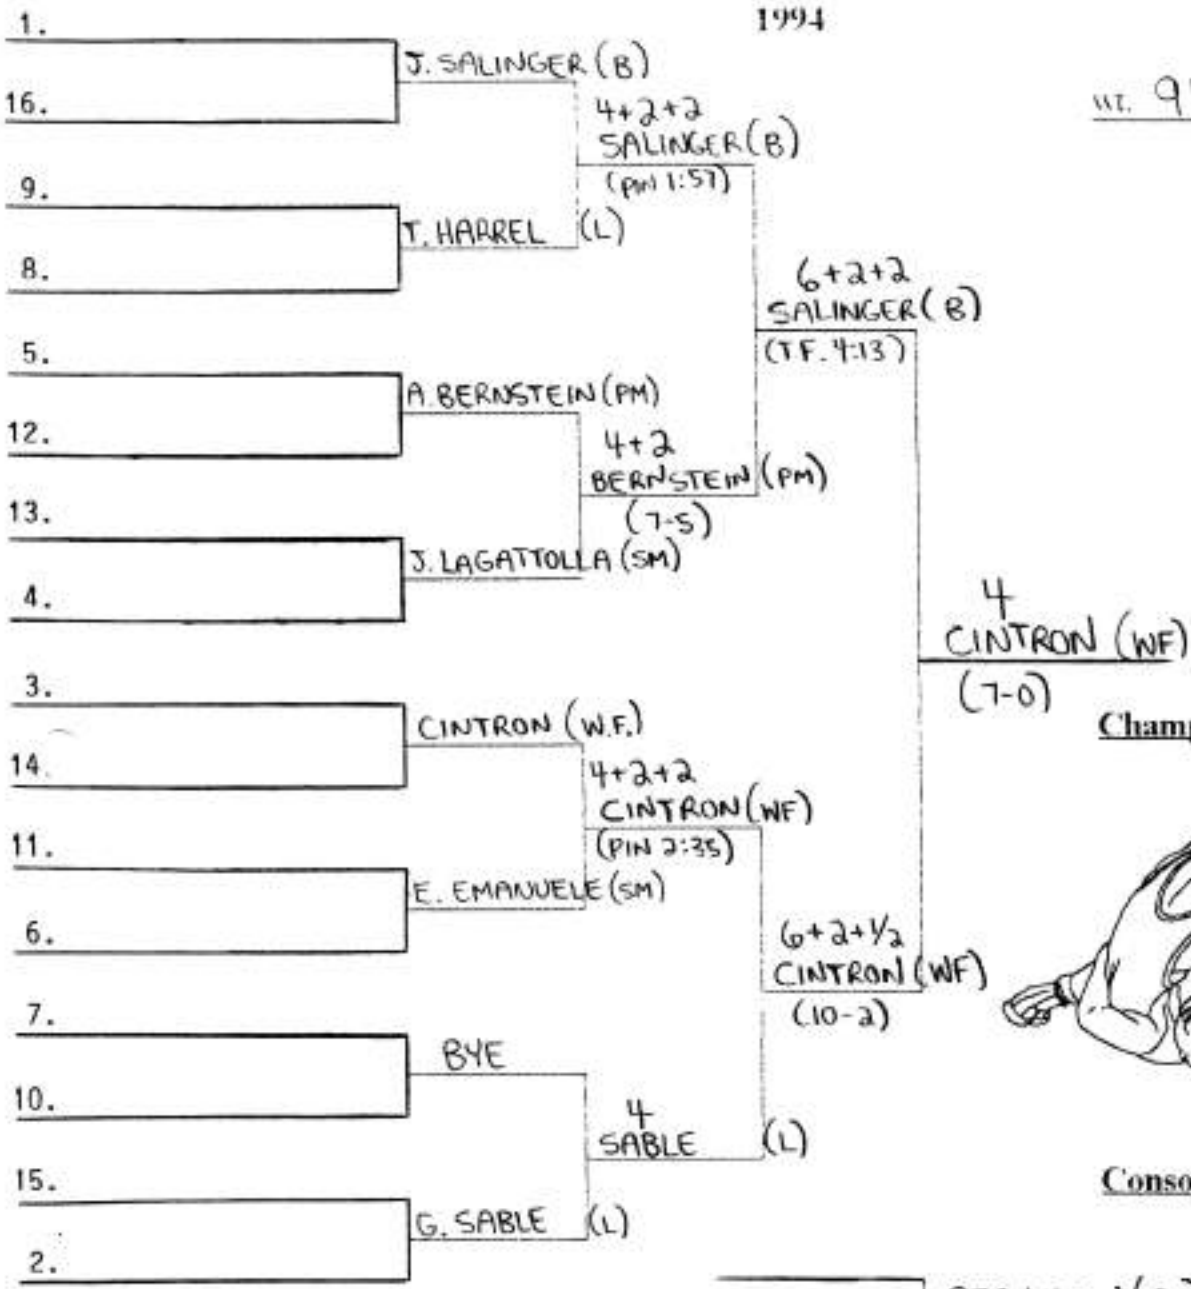

LEAGUE I CHAMPIONSHIPS 1994

wt. 91

Champion

Consolations

LEAGUE I CHAMPIONSHIPS 1994

No. 98

Consolations

LEAGUE I CHAMPIONSHIPS 1994

wt. 119

- 1. J. FORSYTHE (WF)
- 16. J. MACEDONIA (WM)
- 9. M. CHRISTOPHER (C)
- 8. BYE
- 5. J. KAGAN (S)
- 12. F. GIAMBRONE (WF)
- 13. ~~S. CAMPIFORMIO~~ (WM)
- 4. W. SANCHEZ (PM)
- 3. B. MEEHAN (C)
- 14. ~~A. SPEECHIO~~ (SM)
- 11. BYE
- 6. J. McALEESE (L)
- 7. J. ZARCONI (SM)
- 10. J. BOMBACI (PM)
- 15. BYE
- 2. D. ZAKAR (L)