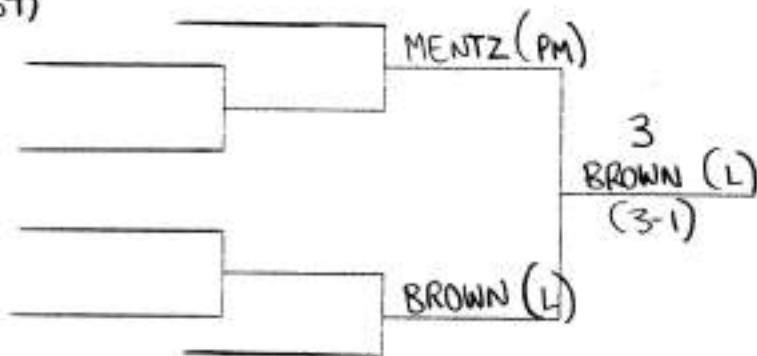

wt. 119

- 1. J. FORSYTHE (WF)
- 16. J. MACEDONIA (WM)
- 9. M. CHRISTOPHER (C)
- 8. BYE
- 5. J. KAGAN (S)
- 12. F. GIAMBRONE (WF)
- 13. ~~S. CAMPIFORMIO~~ (WM)
- 4. W. SANCHEZ (PM)
- 3. B. MEEHAN (C)
- 14. ~~A. SPEECHIO~~ (SM)
- 11. BYE
- 6. J. McALEESE (L)
- 7. J. ZARCONI (SM)
- 10. J. BOMBACI (PM)
- 15. BYE
- 2. D. ZAKAR (L)

Consolations

LEAGUE I CHAMPIONSHIPS 1994

WT. 126

Consolations

LEAGUE I CHAMPIONSHIPS 1994

wt. 132

Consolations

LEAGUE I CHAMPIONSHIPS
1994