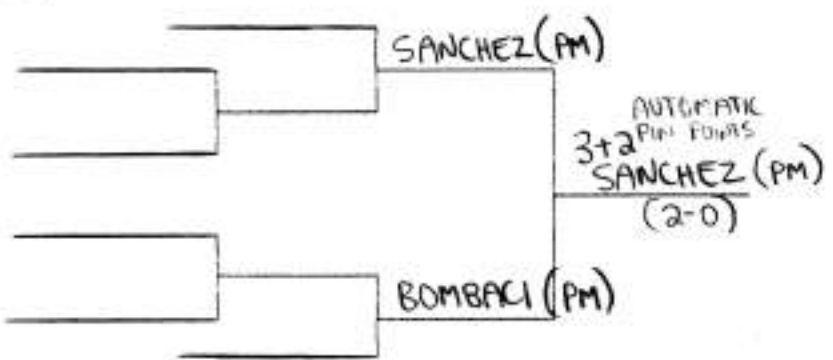

Consolations