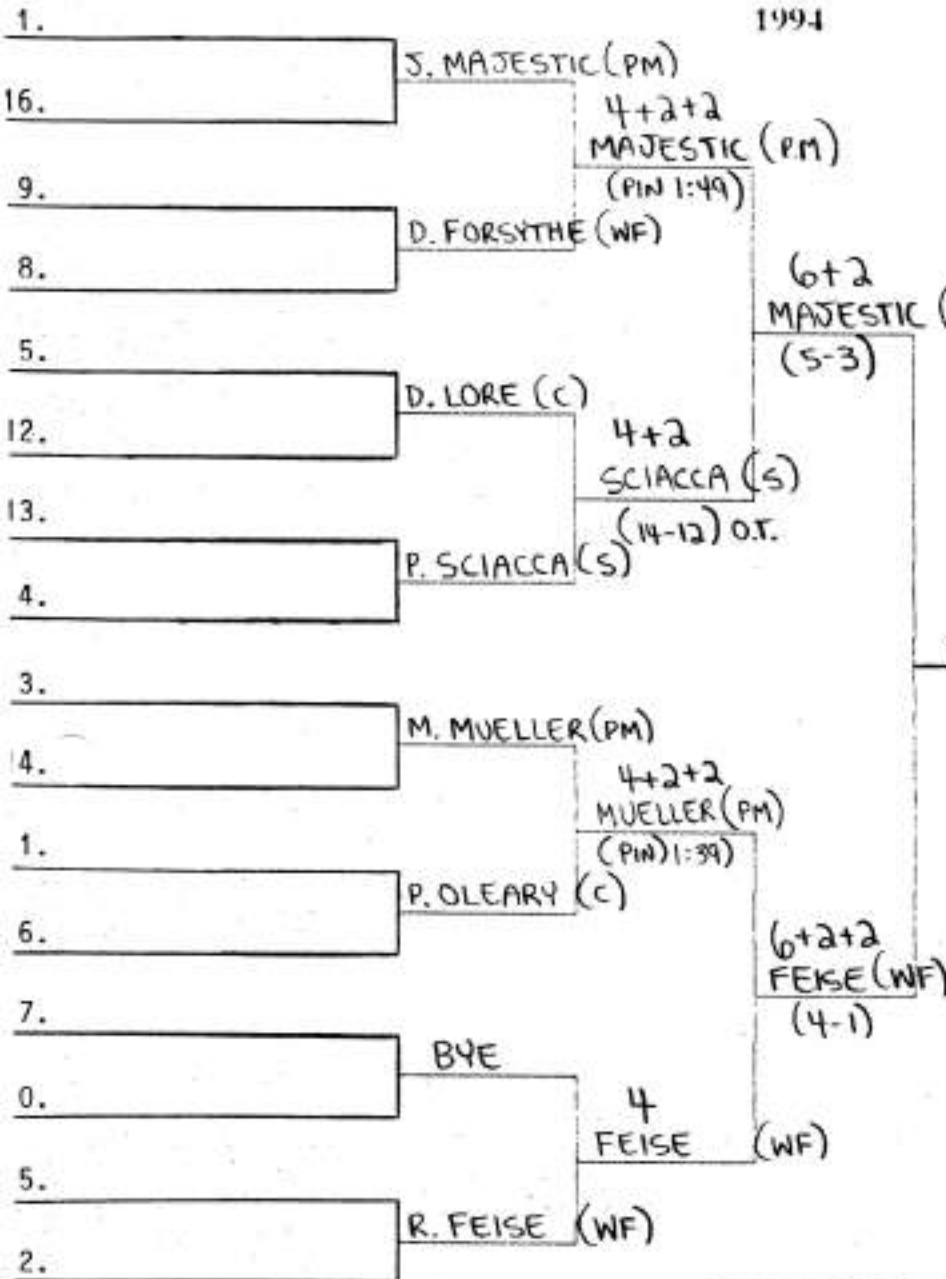

LEAGUE I CHAMPIONSHIPS 1994

WT. 215

4 MAJESTIC (PM)
(3-2)
Champion