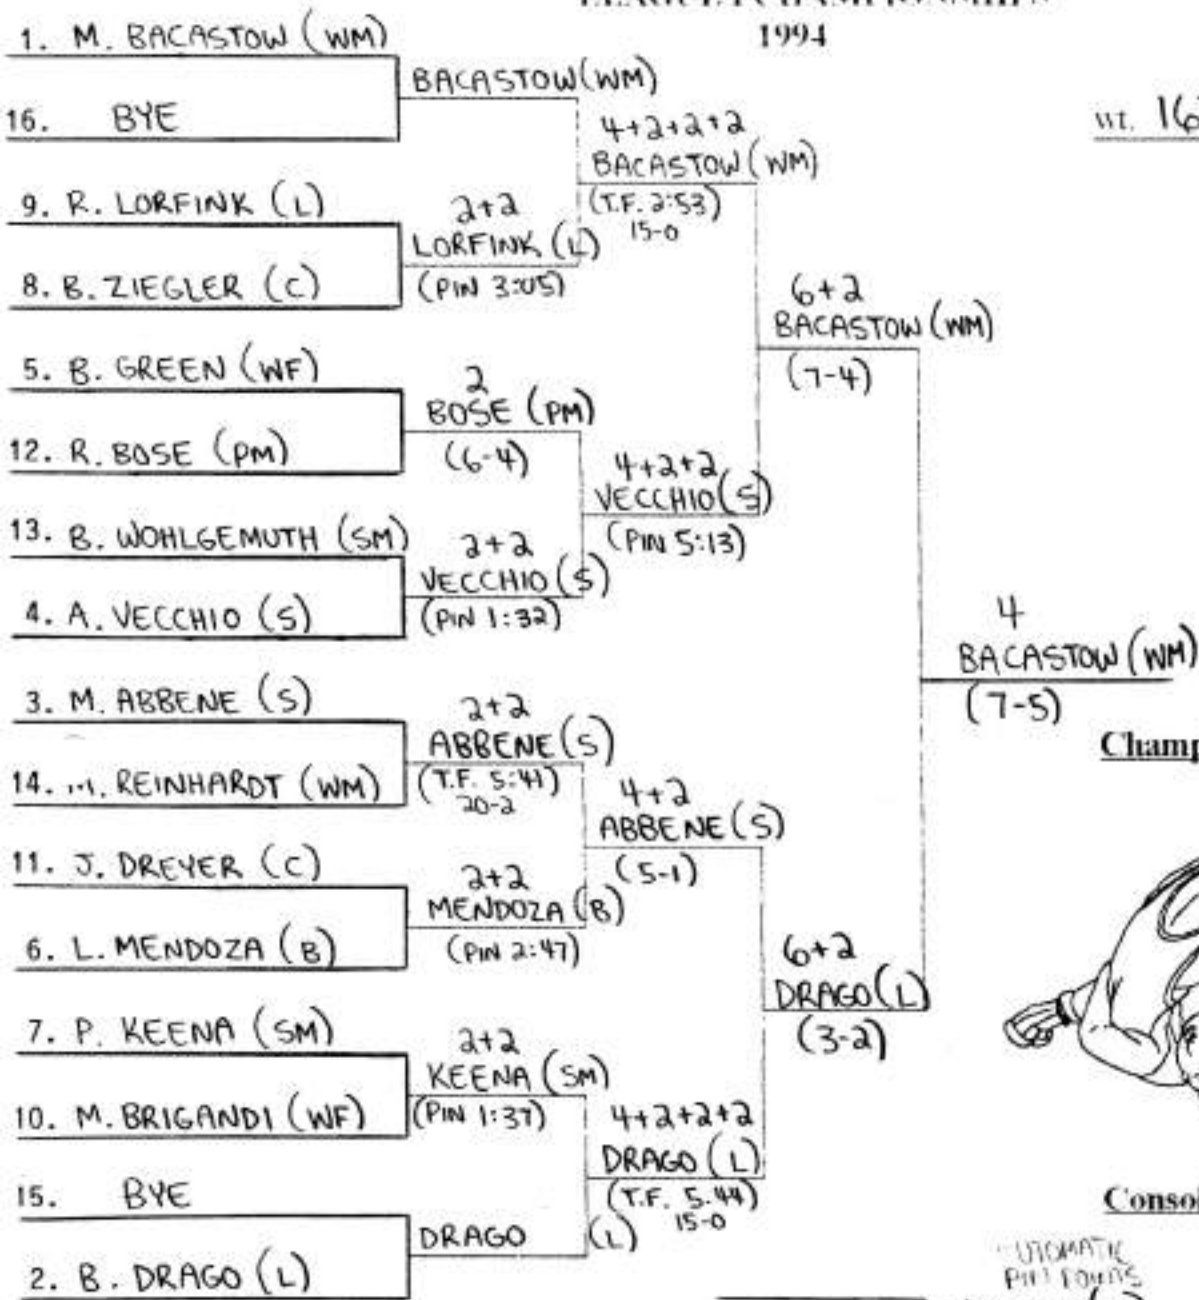

LEAGUE I CHAMPIONSHIPS
1994

wt. 167

Champion