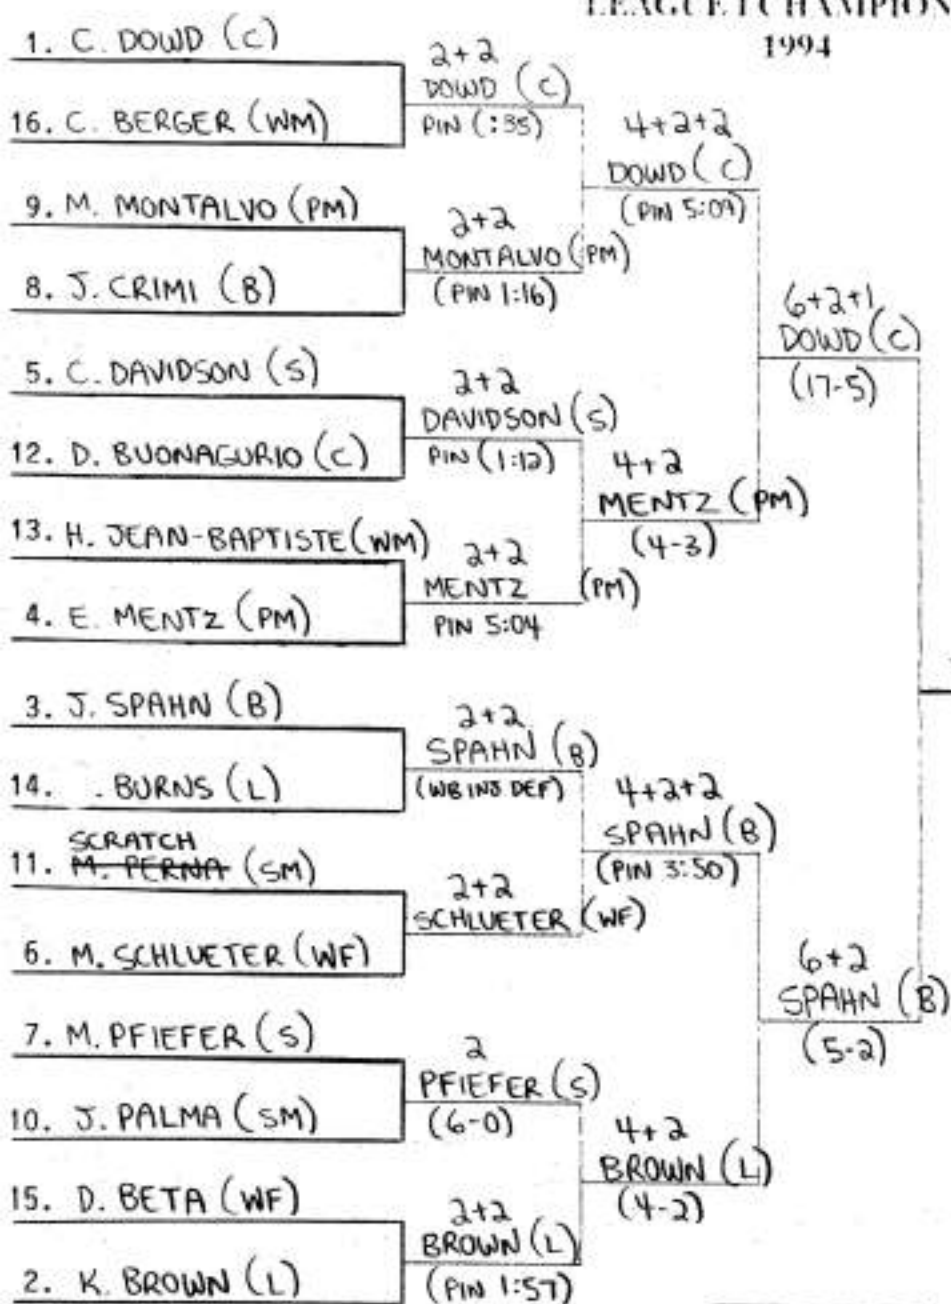

LEAGUE I CHAMPIONSHIPS 1994

WT. 126