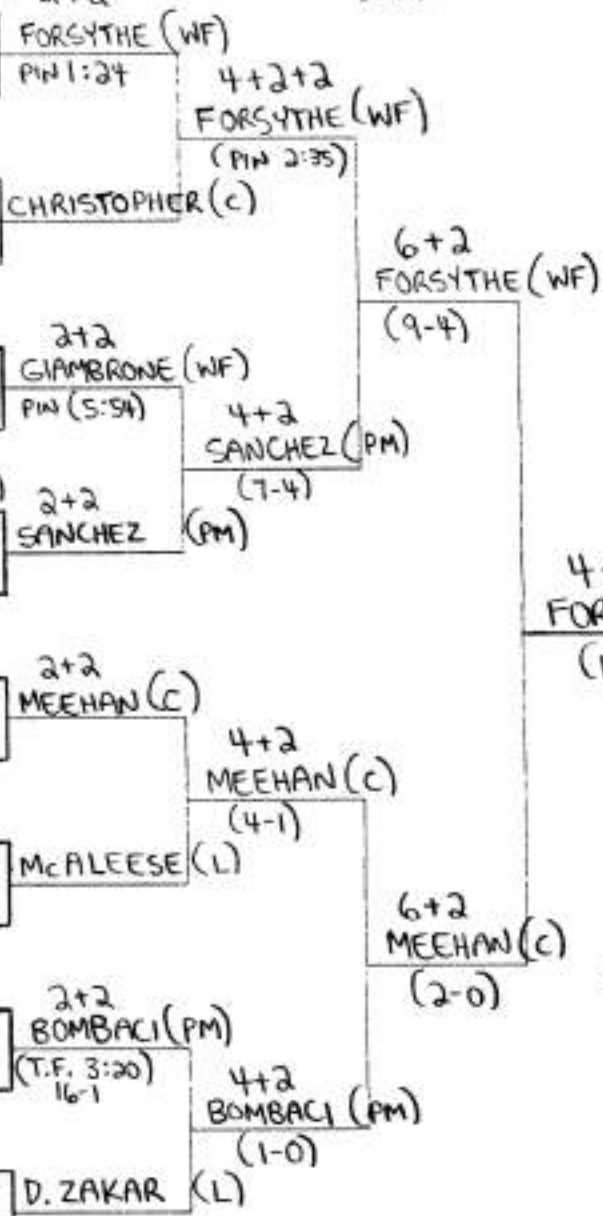

LEAGUE I CHAMPIONSHIPS 1994

wt. 91

Champion

Consolations

LEAGUE I CHAMPIONSHIPS 1994

No. 98

Consolations

LEAGUE I CHAMPIONSHIPS 1994

wt. 105

Champion

Consolations

LEAGUE I CHAMPIONSHIPS
1994

wt. 112

Champion

Consolations

LEAGUE I CHAMPIONSHIPS 1994

wt. 119

- 1. J. FORSYTHE (WF)
- 16. J. MACEDONIA (WM)
- 9. M. CHRISTOPHER (C)
- 8. BYE
- 5. J. KAGAN (S)
- 12. F. GIAMBRONE (WF)
- 13. ~~S. CAMPIFORMIO~~ (WM)
- 4. W. SANCHEZ (PM)
- 3. B. MEEHAN (C)
- 14. ~~A. SPEECHIO~~ (SM)
- 11. BYE
- 6. J. McALEESE (L)
- 7. J. ZARCONI (SM)
- 10. J. BOMBACI (PM)
- 15. BYE
- 2. D. ZAKAR (L)