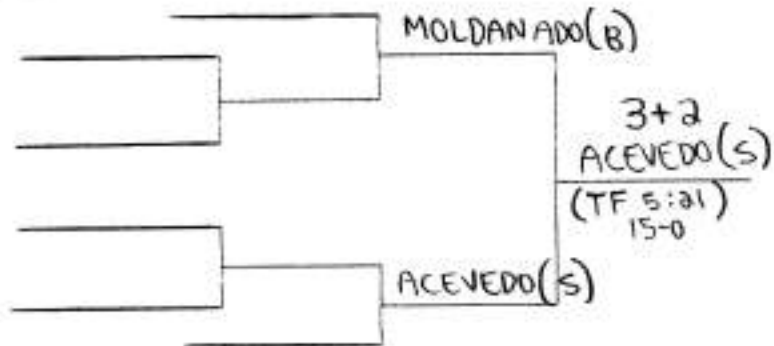

wt. 119

- 1. J. FORSYTHE (WF)
- 16. J. MACEDONIA (WM)
- 9. M. CHRISTOPHER (C)
- 8. BYE
- 5. J. KAGAN (S)
- 12. F. GIAMBRONE (WF)
- 13. ~~S. CAMPIFORMIO~~ (WM)
- 4. W. SANCHEZ (PM)
- 3. B. MEEHAN (C)
- 14. ~~A. SPEECHIO~~ (SM)
- 11. BYE
- 6. J. McALEESE (L)
- 7. J. ZARCONI (SM)
- 10. J. BOMBACI (PM)
- 15. BYE
- 2. D. ZAKAR (L)

Consolations

LEAGUE I CHAMPIONSHIPS 1994

WT. 126

Consolations

LEAGUE I CHAMPIONSHIPS 1994

wt. 132

Consolations

LEAGUE I CHAMPIONSHIPS
1994