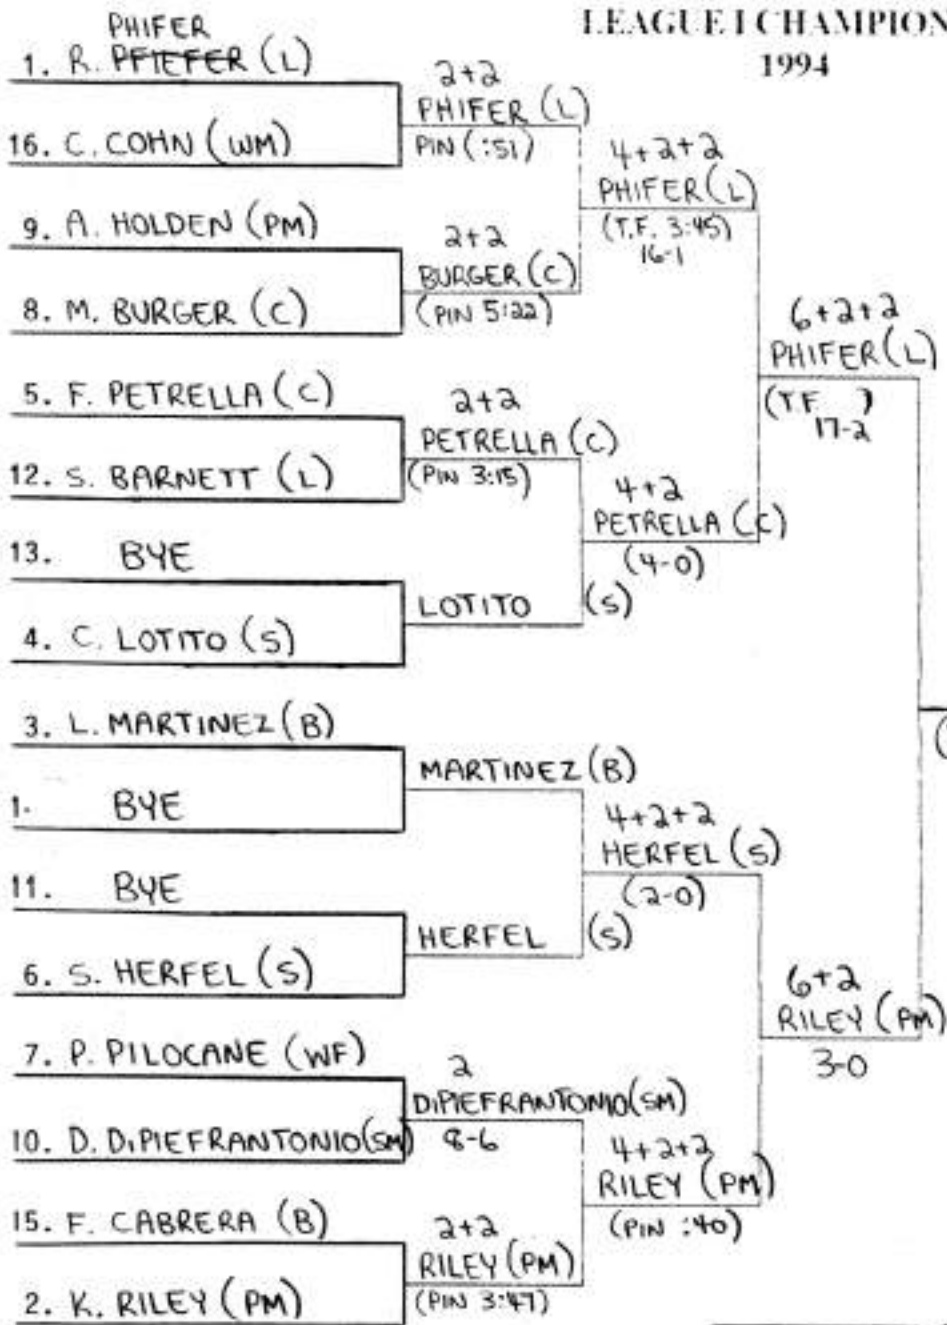

LEAGUE I CHAMPIONSHIPS
1994

wt. 112