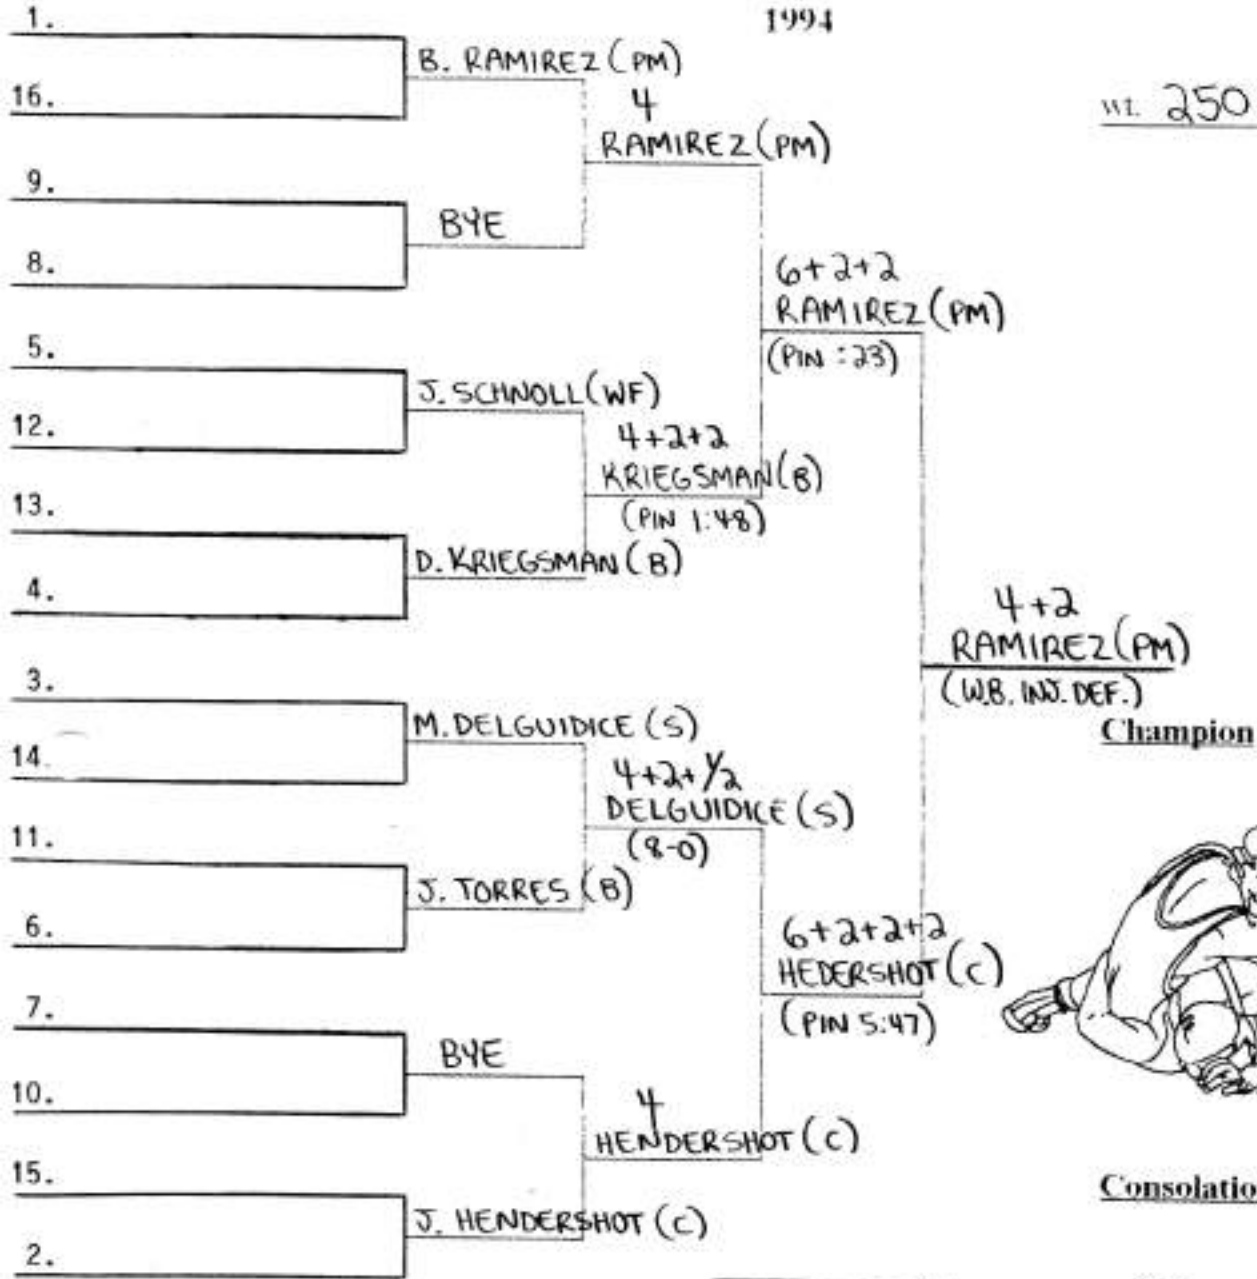

wt. 119

- 1. J. FORSYTHE (WF)
- 16. J. MACEDONIA (WM)
- 9. M. CHRISTOPHER (C)
- 8. BYE
- 5. J. KAGAN (S)
- 12. F. GIAMBRONE (WF)
- 13. ~~S. CAMPIFORMIO~~ (WM)
- 4. W. SANCHEZ (PM)
- 3. B. MEEHAN (C)
- 14. ~~A. SPEECHIO~~ (SM)
- 11. BYE
- 6. J. McALEESE (L)
- 7. J. ZARCONI (SM)
- 10. J. BOMBACI (PM)
- 15. BYE
- 2. D. ZAKAR (L)

Consolations

LEAGUE I CHAMPIONSHIPS 1994

WT. 215

4 MAJESTIC (PM)
(3-2)
Champion

Consolations

LEAGUE CHAMPIONSHIPS
1994

WL 250

Consolations