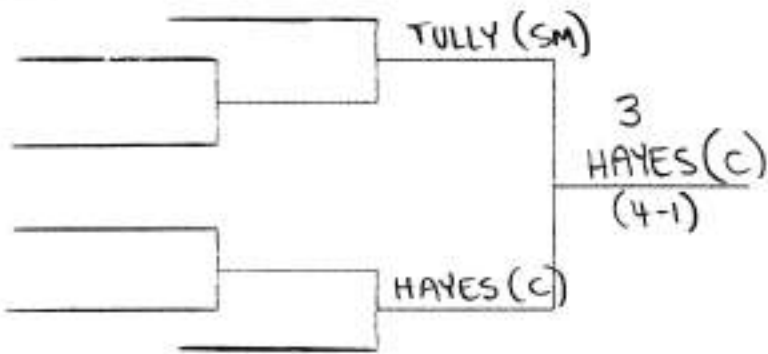

wt. 119

- 1. J. FORSYTHE (WF)
- 16. J. MACEDONIA (WM)
- 9. M. CHRISTOPHER (C)
- 8. BYE
- 5. J. KAGAN (S)
- 12. F. GIAMBRONE (WF)
- 13. ~~S. CAMPIFORMIO~~ (WM)
- 4. W. SANCHEZ (PM)
- 3. B. MEEHAN (C)
- 14. ~~A. SPEECHIO~~ (SM)
- 11. BYE
- 6. J. McALEESE (L)
- 7. J. ZARCONI (SM)
- 10. J. BOMBACI (PM)
- 15. BYE
- 2. D. ZAKAR (L)

Consolations

LEAGUE I CHAMPIONSHIPS 1994

WT. 126

Consolations

LEAGUE I CHAMPIONSHIPS 1994

wt. 132

Consolations

LEAGUE I CHAMPIONSHIPS
1994

WT. 138

Champion

Consolations

LEAGUE I CHAMPIONSHIPS 1994

WT. 155

LANGE (L)
GANNONE (PM)
CRENSHAW (L)
MELGAR (B)
ILOVIC (SM)
MAEHR (WM)
NATIVIDAD (C)
MICENA (S)

**4+2
LANGE (L)
(PIN : 38)
Champion**

Consolations