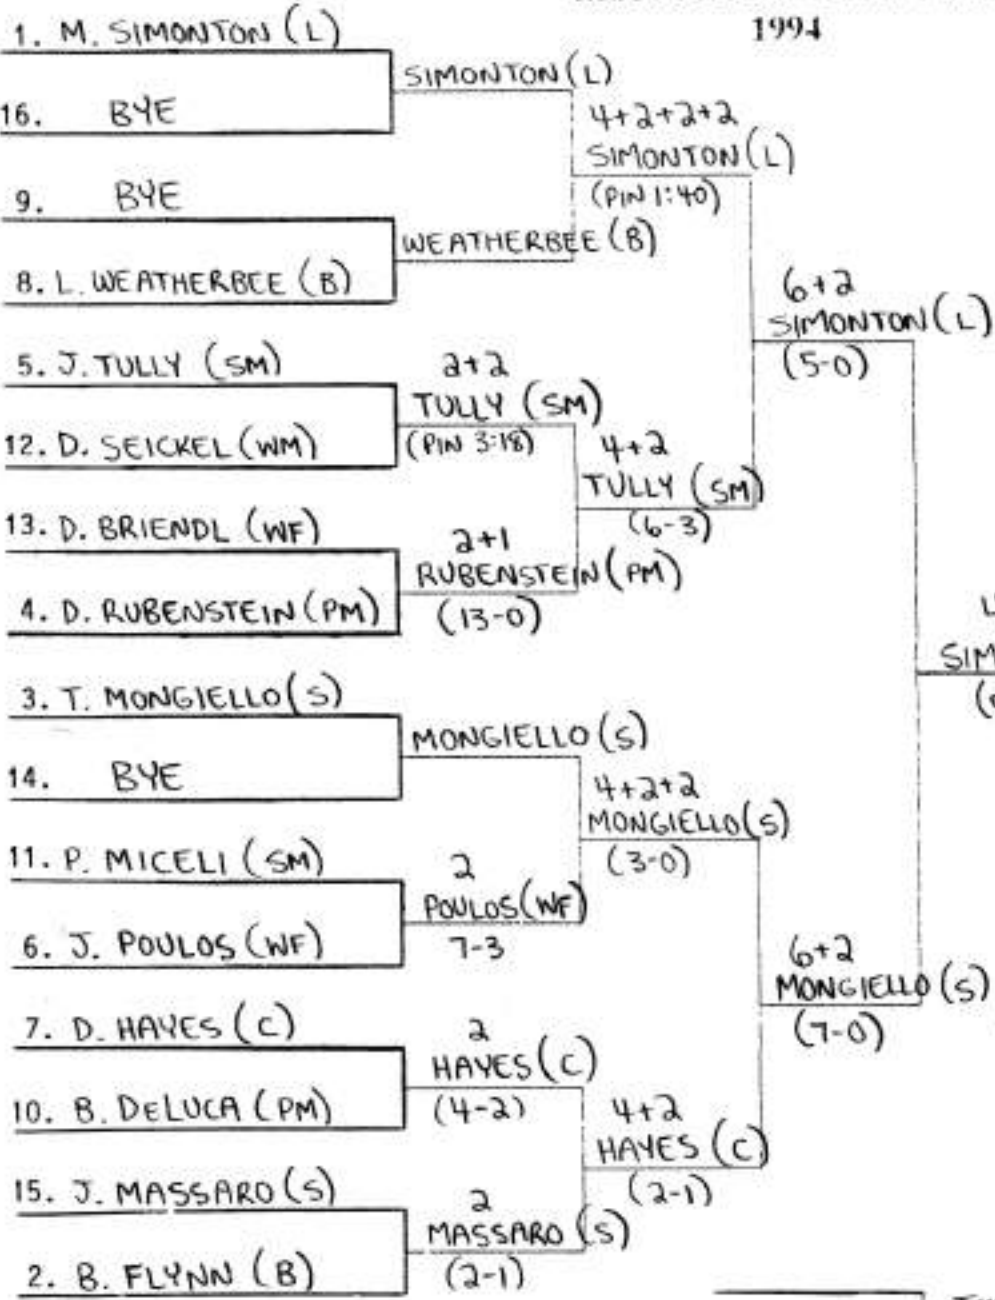

wt. 119

- 1. J. FORSYTHE (WF)
- 16. J. MACEDONIA (WM)
- 9. M. CHRISTOPHER (C)
- 8. BYE
- 5. J. KAGAN (S)
- 12. F. GIAMBRONE (WF)
- 13. ~~S. CAMPIFORMIO~~ (WM)
- 4. W. SANCHEZ (PM)
- 3. B. MEEHAN (C)
- 14. ~~A. SPEECHIO~~ (SM)
- 11. BYE
- 6. J. McALEESE (L)
- 7. J. ZARCONI (SM)
- 10. J. BOMBACI (PM)
- 15. BYE
- 2. D. ZAKAR (L)

Consolations

LEAGUE I CHAMPIONSHIPS 1994

WT. 126

Consolations

LEAGUE I CHAMPIONSHIPS 1994

wt. 132

Consolations

LEAGUE I CHAMPIONSHIPS
1994

WT. 138

Champion

Consolations

LEAGUE I CHAMPIONSHIPS 1994

WT. 155

LANGE (L)
GANNONE (PM)
CRENSHAW (L)
MELGAR (B)
ILOVIC (SM)
MAEHR (WM)
NATIVIDAD (C)
MICENA (S)

**4+2
LANGE (L)
(PIN : 38)
Champion**

Consolations