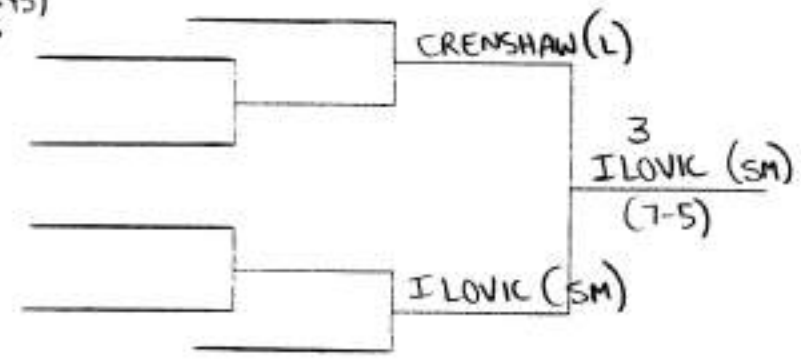

WT. 138

Champion

Consolations

LEAGUE I CHAMPIONSHIPS 1994

WT. 155

LANGE (L)
GANNONE (PM)
CRENSHAW (L)
MELGAR (B)
ILOVIC (SM)
MAEHR (WM)
NATIVIDAD (C)
MICENA (S)

**4+2
LANGE (L)
(PIN : 38)
Champion**

Consolations