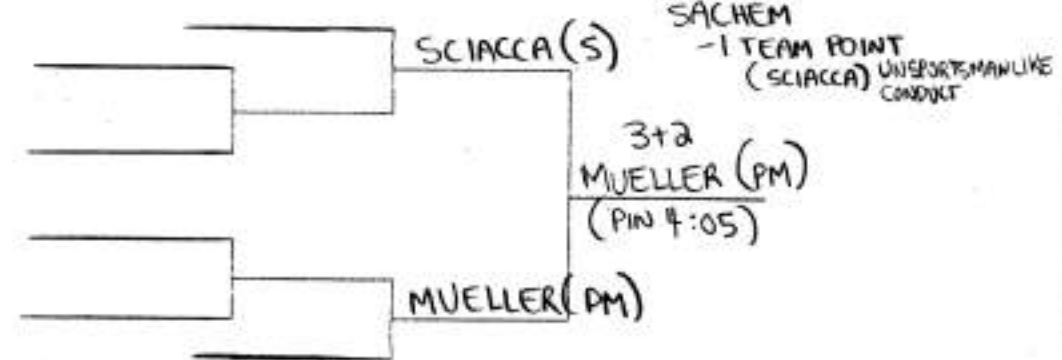

Consolations

LEAGUE I CHAMPIONSHIPS 1994

WT. 215

4 MAJESTIC (PM)
(3-2)
Champion

Consolations

LEAGUE CHAMPIONSHIPS
1994

WL 250

Consolations