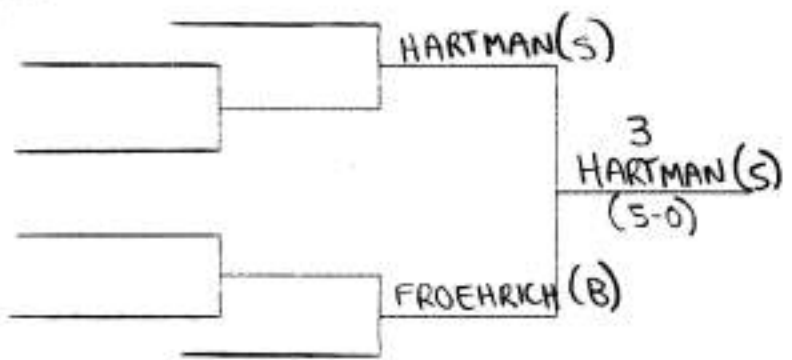

Consolations