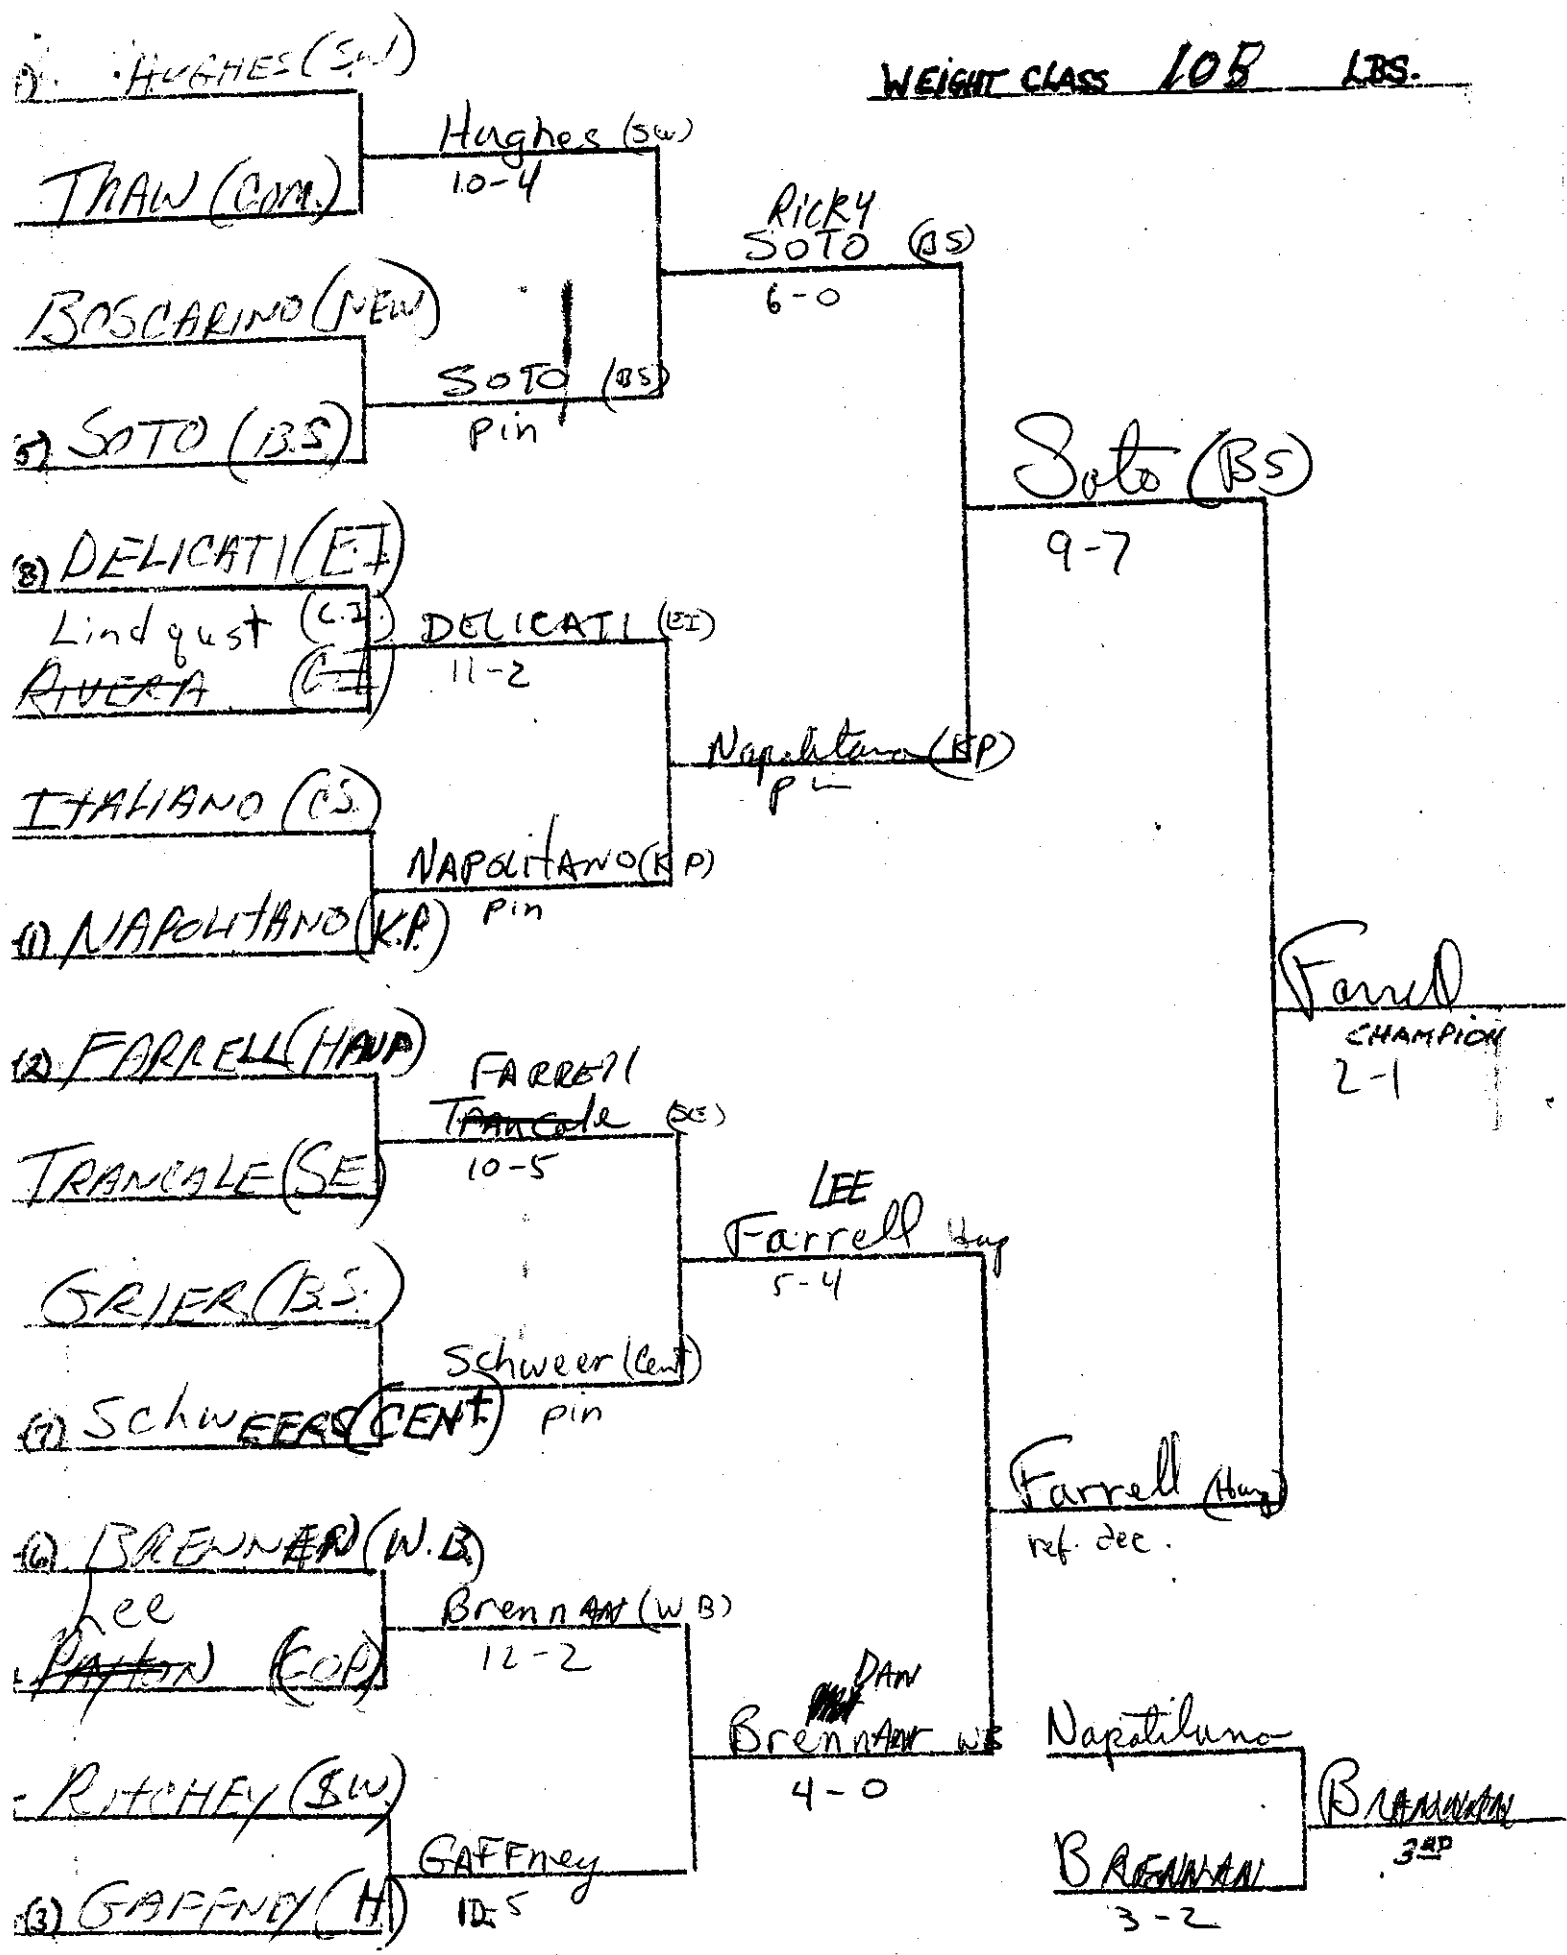

WEIGHT CLASS 105 LBS.