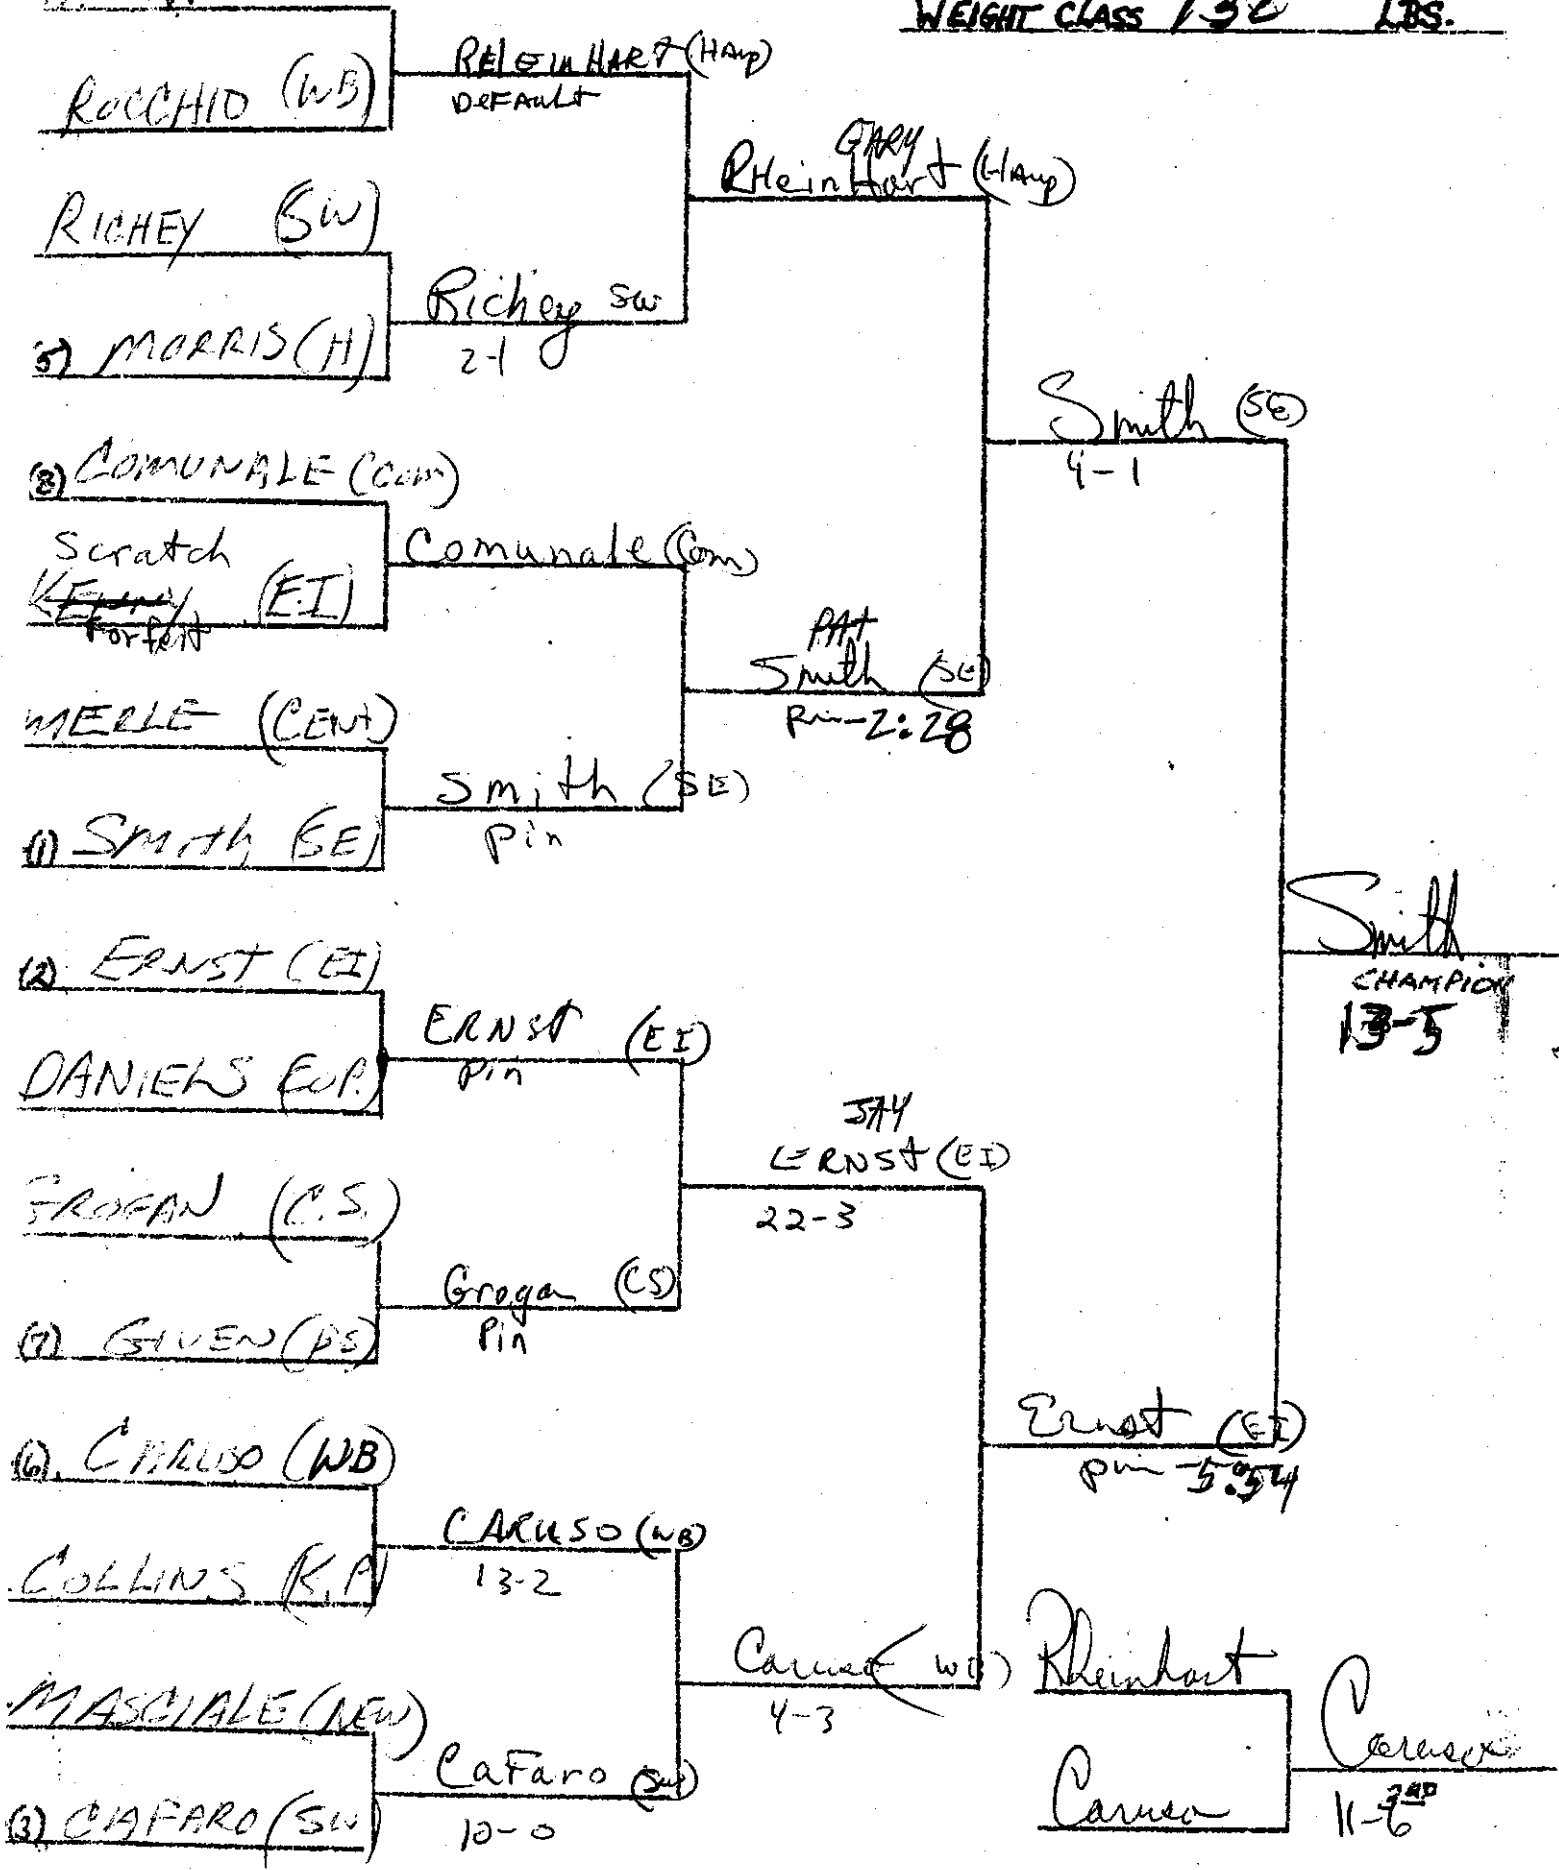

RHEINHART (Hamp)

WEIGHT CLASS 132 LBS.