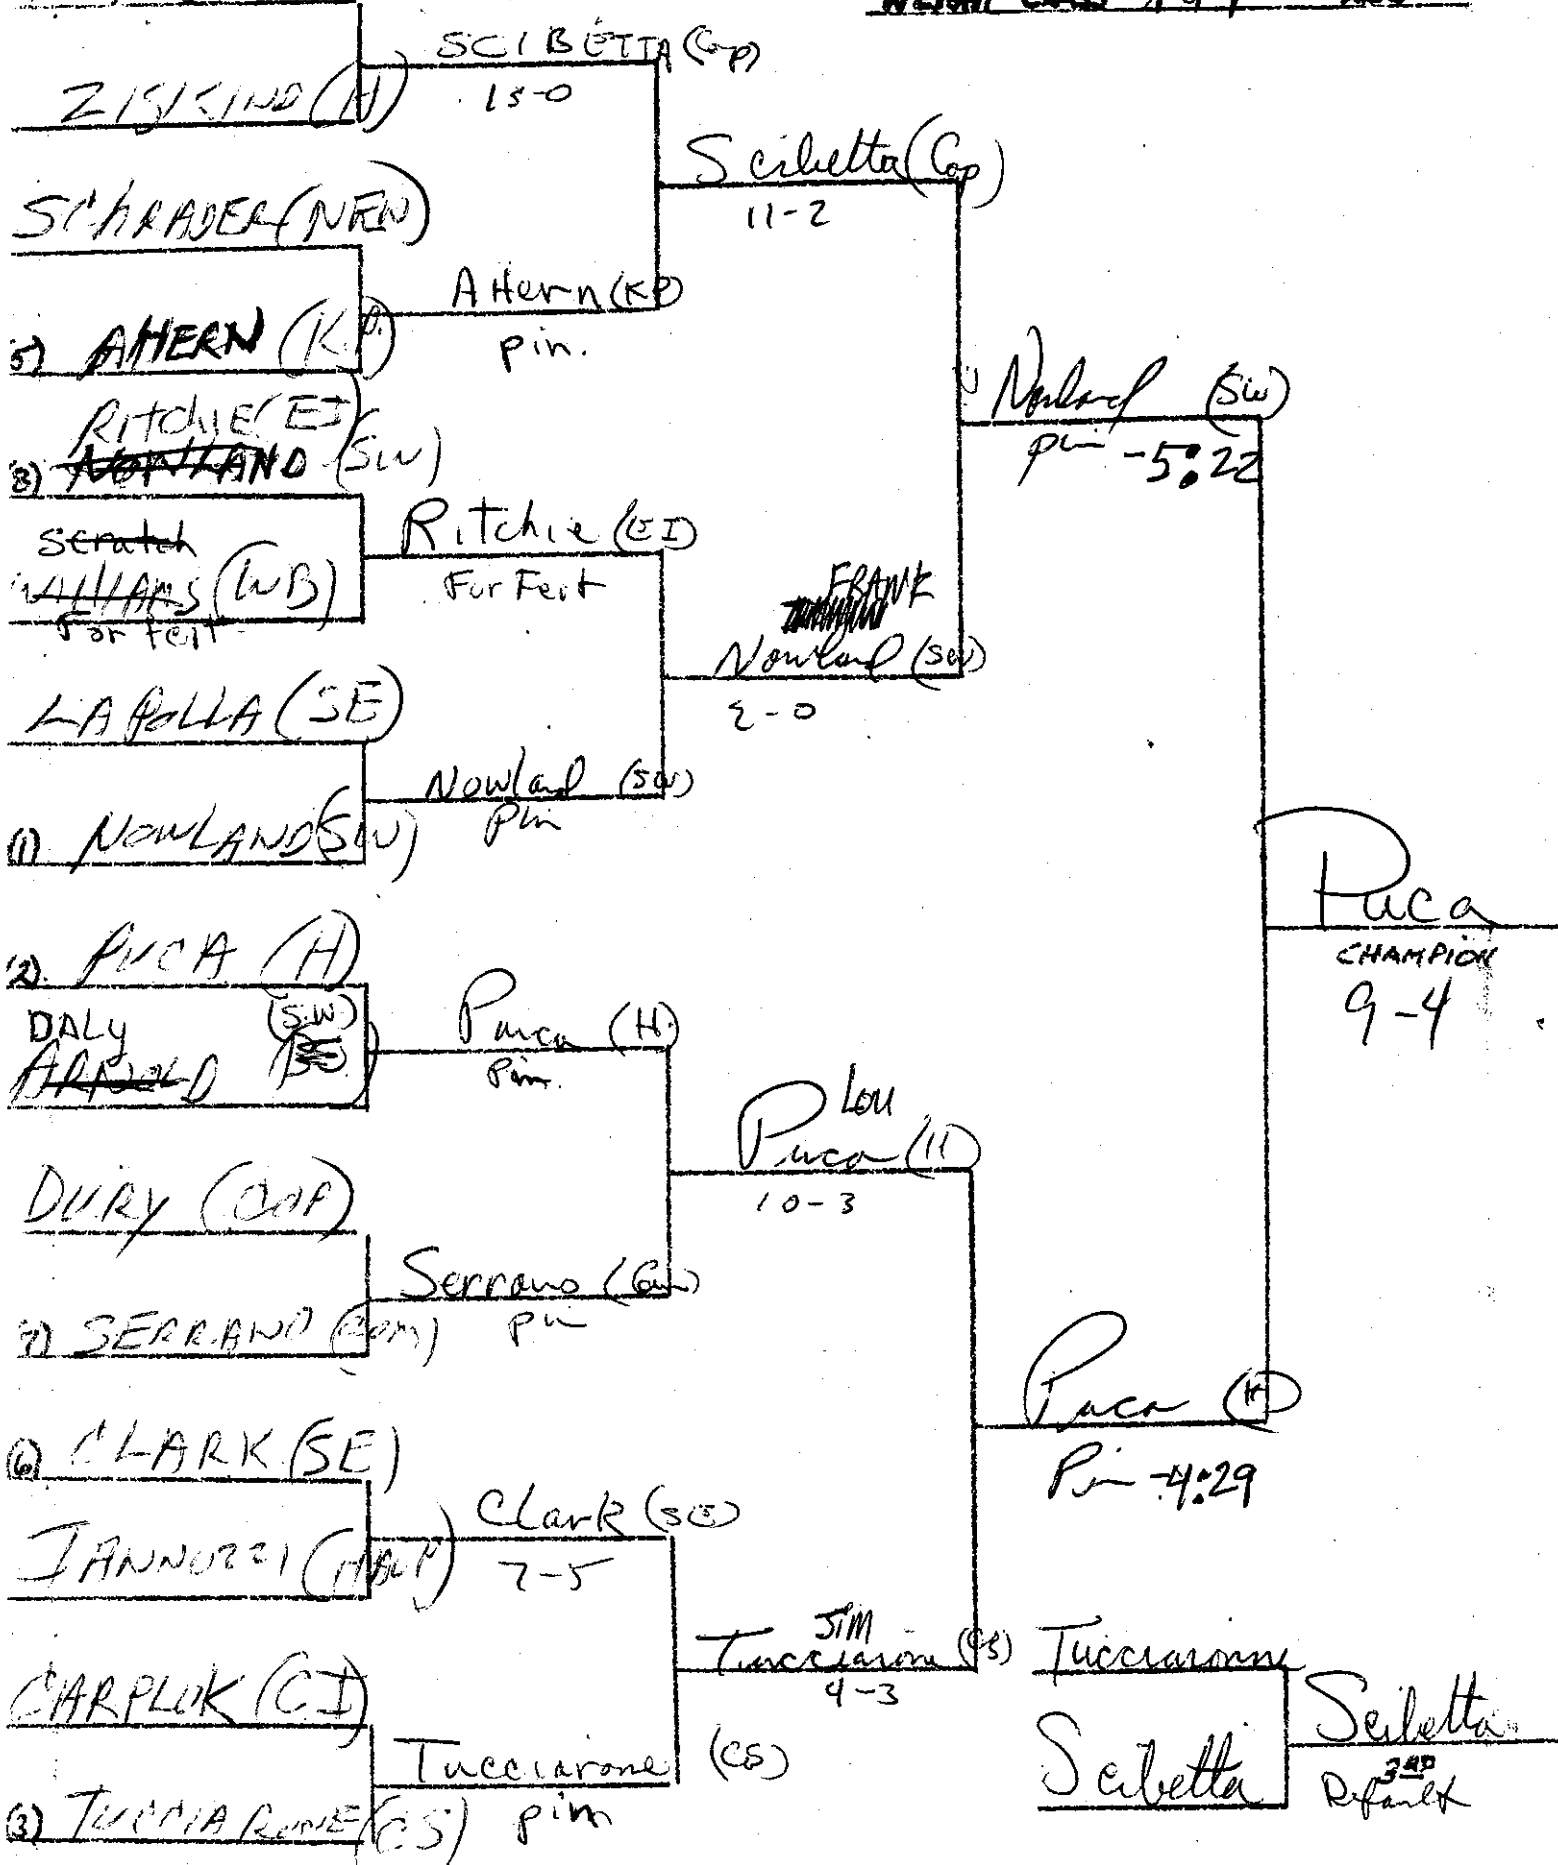

SCIBETTA (OP)

WEIGHT CLASS 177 LBS.