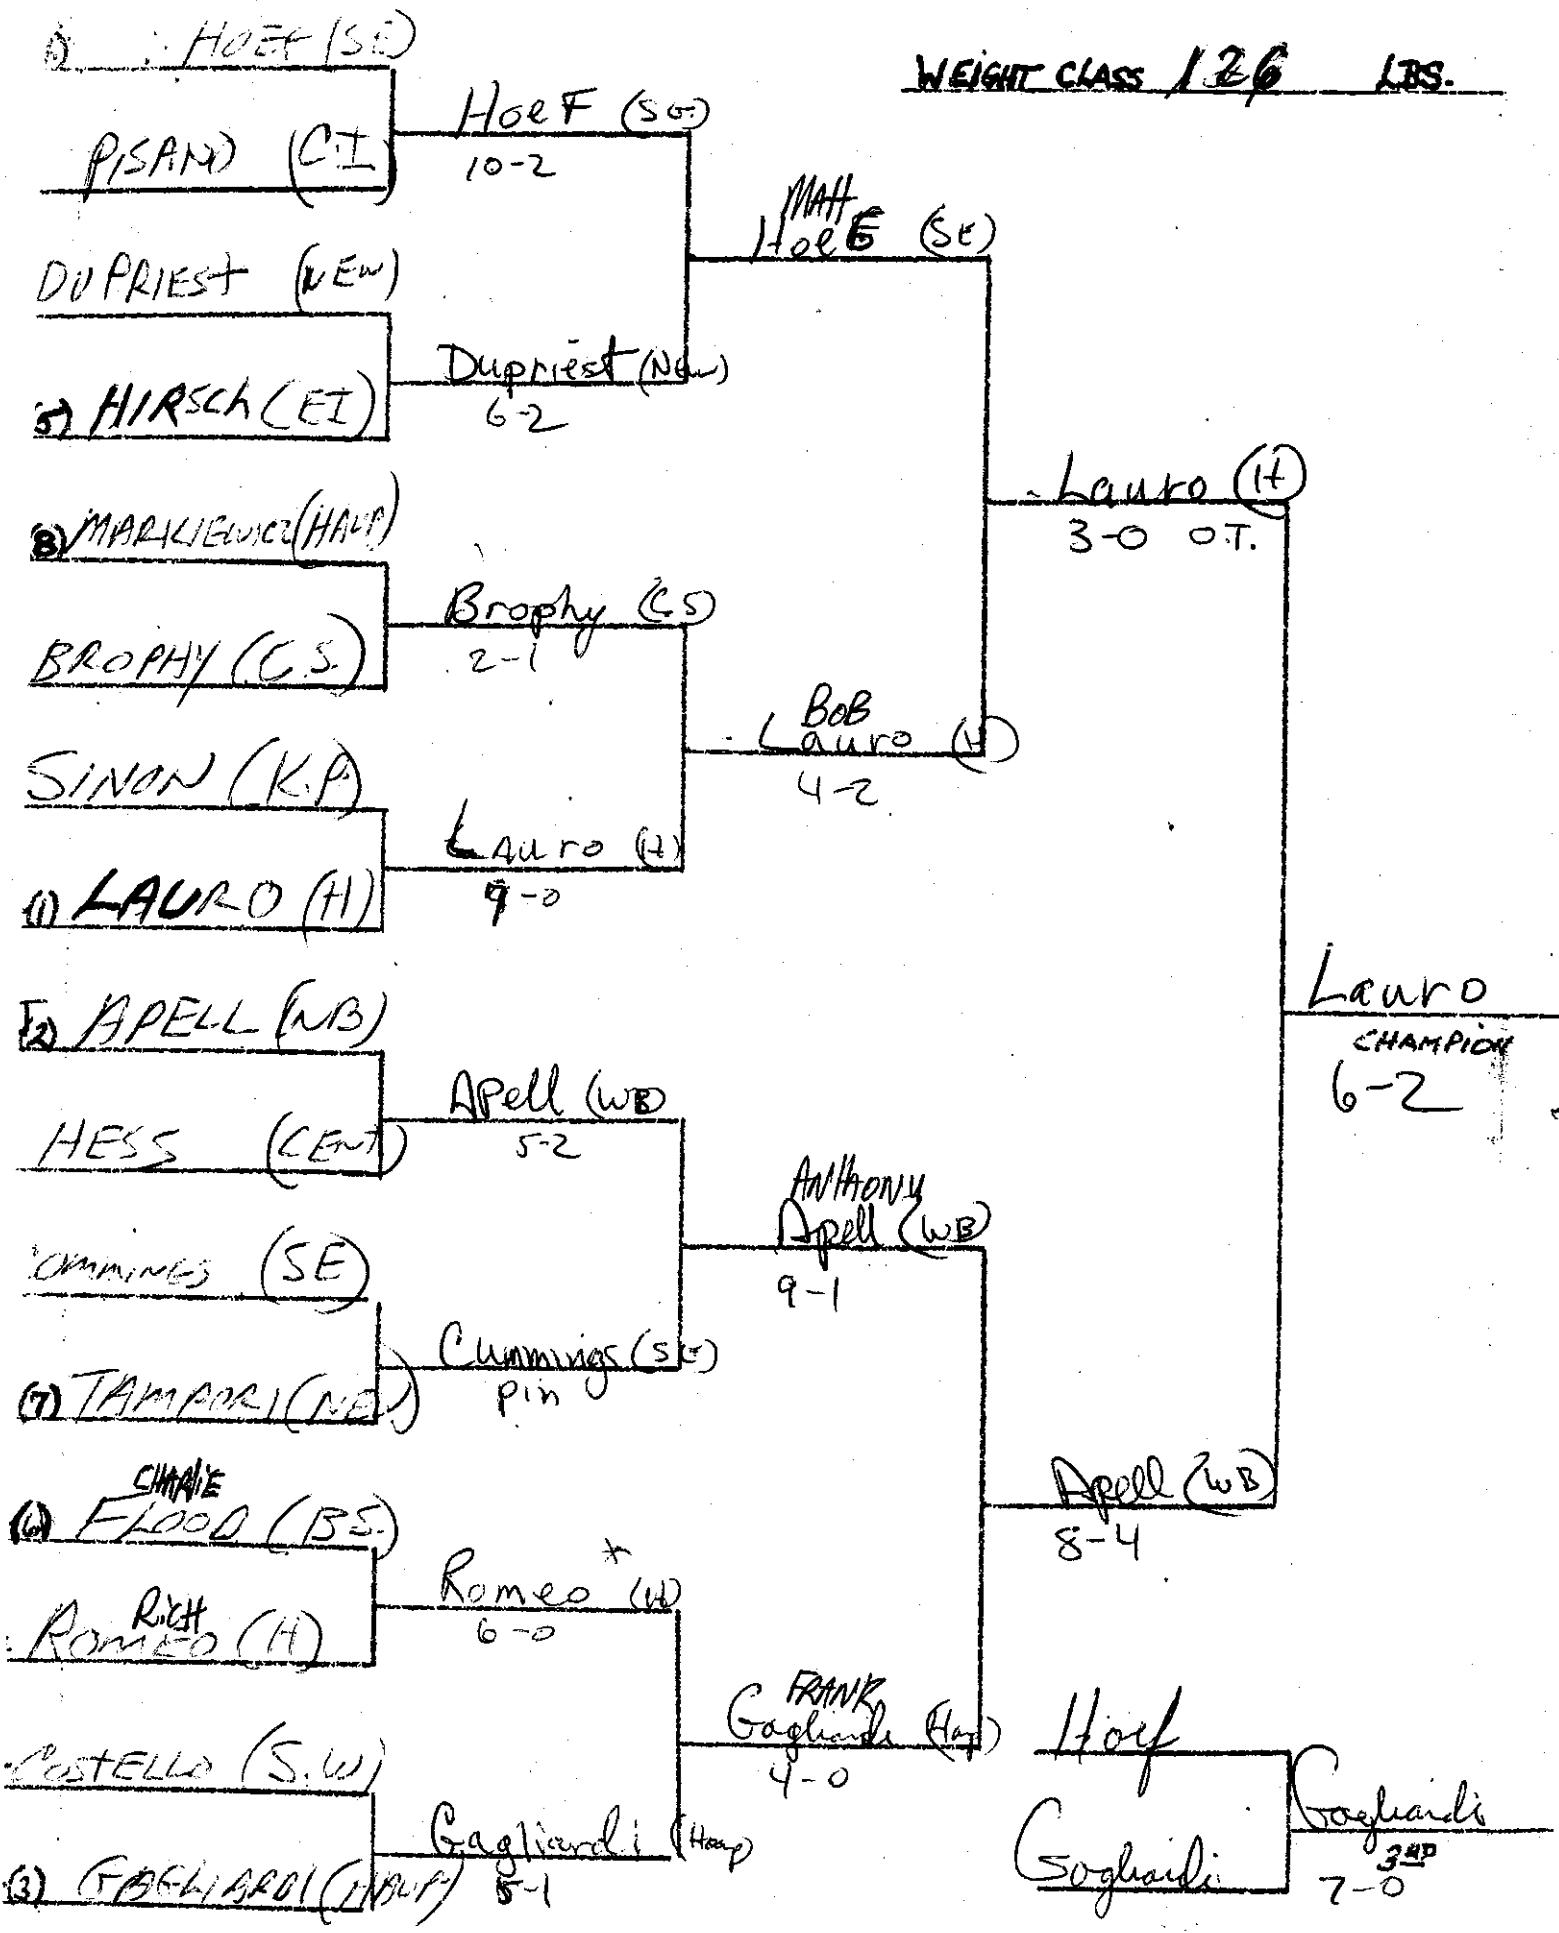

WEIGHT CLASS 126 LBS.