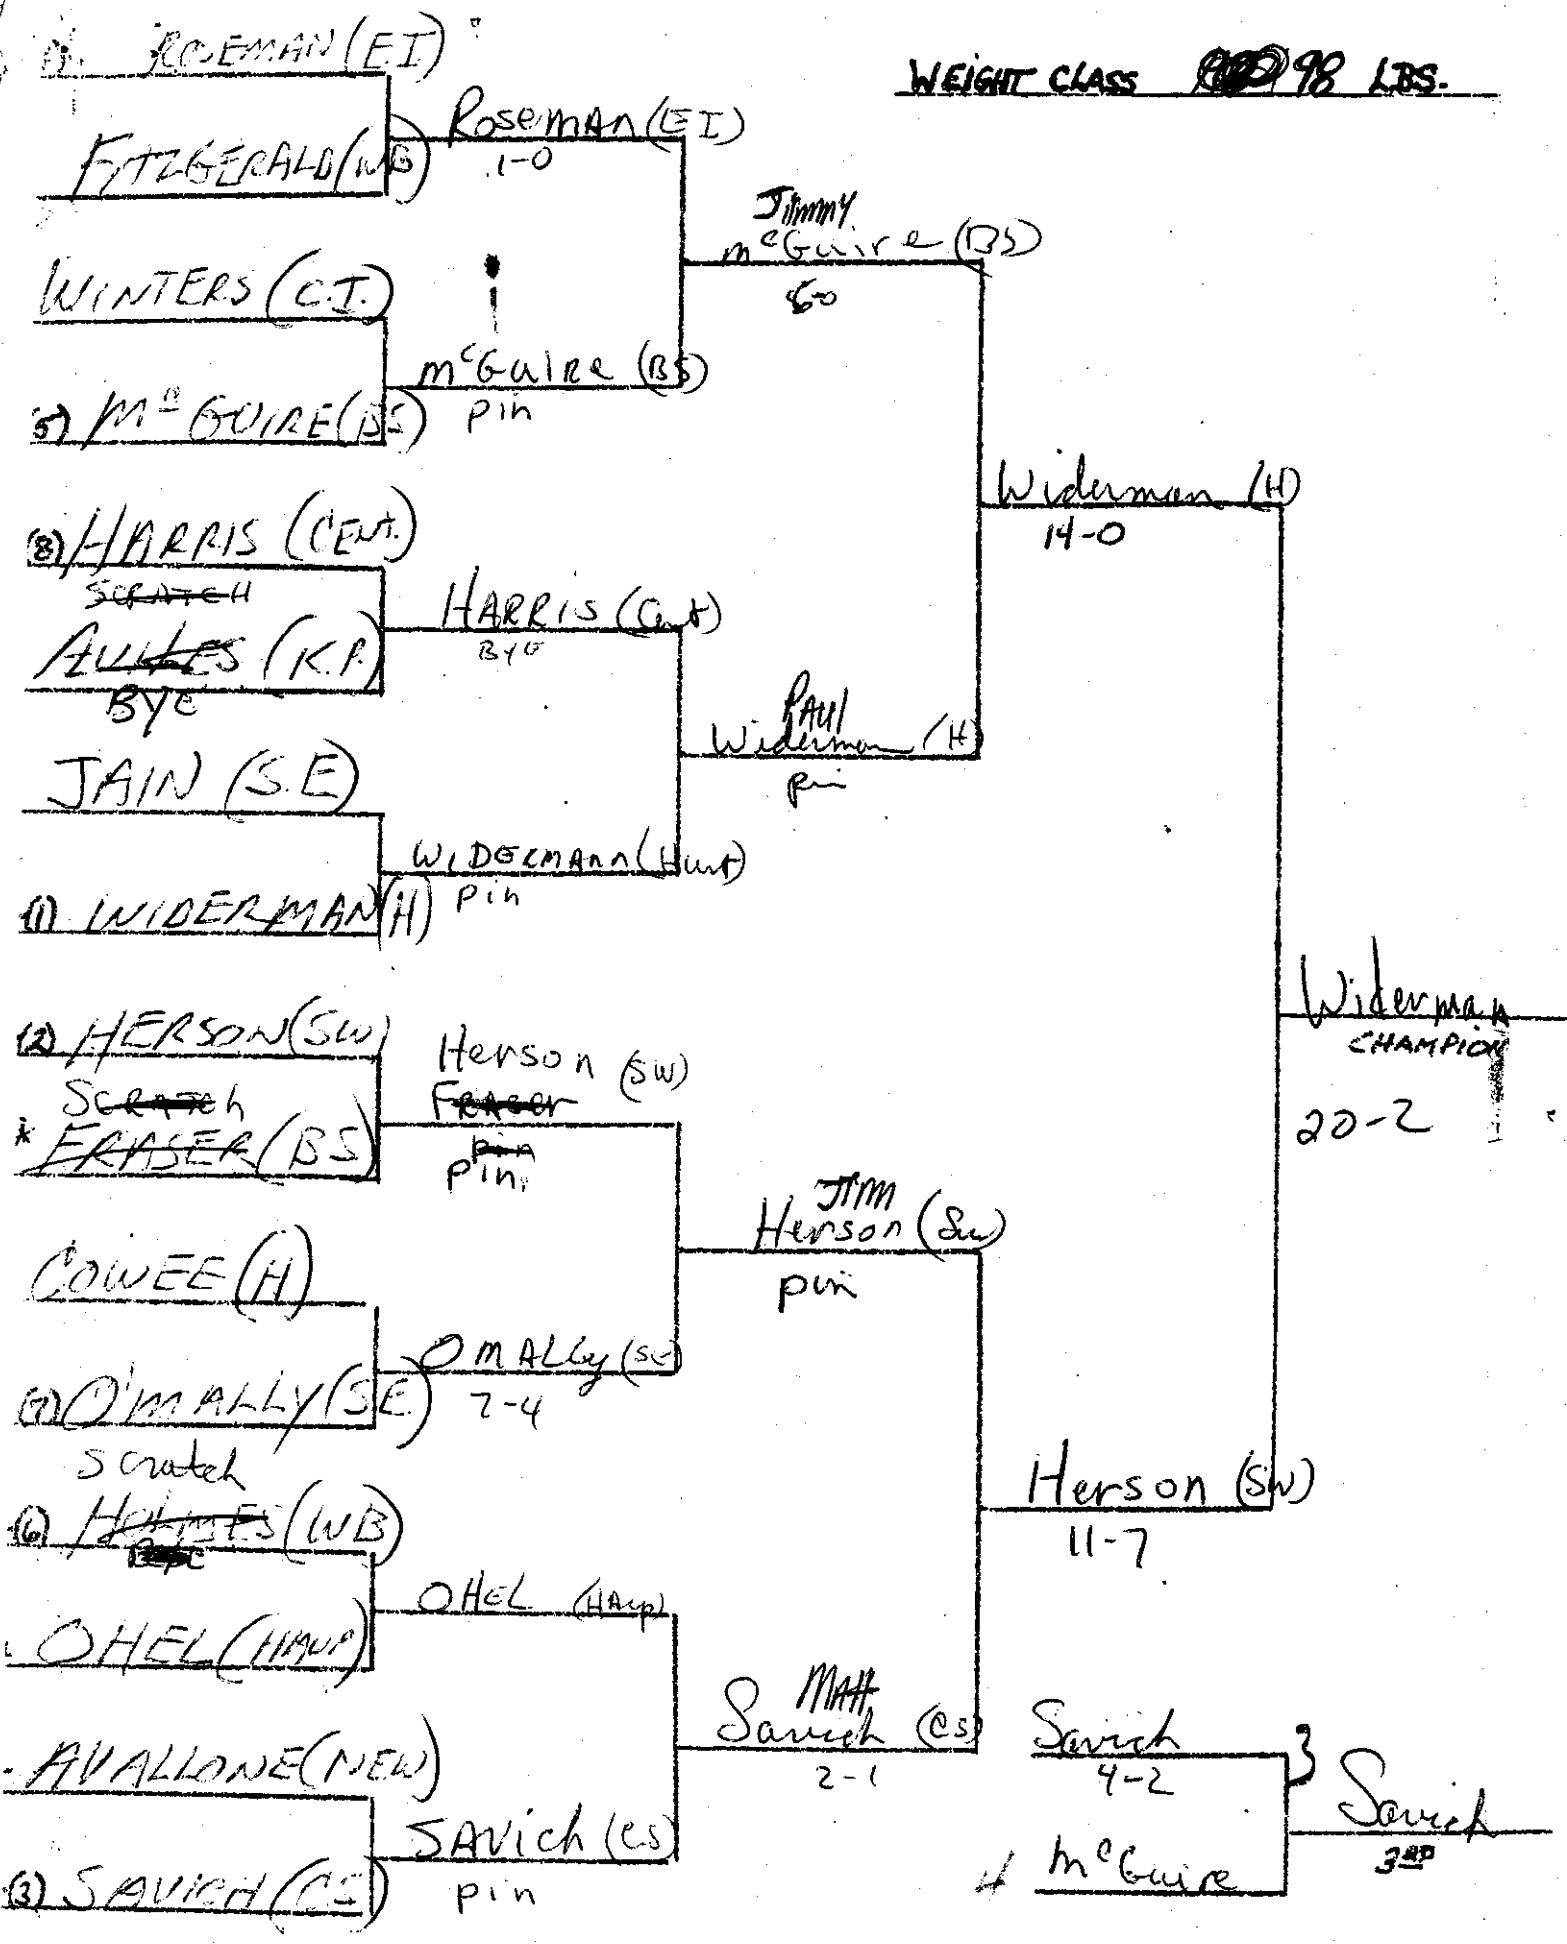

WEIGHT CLASS ~~98~~ 98 LBS.