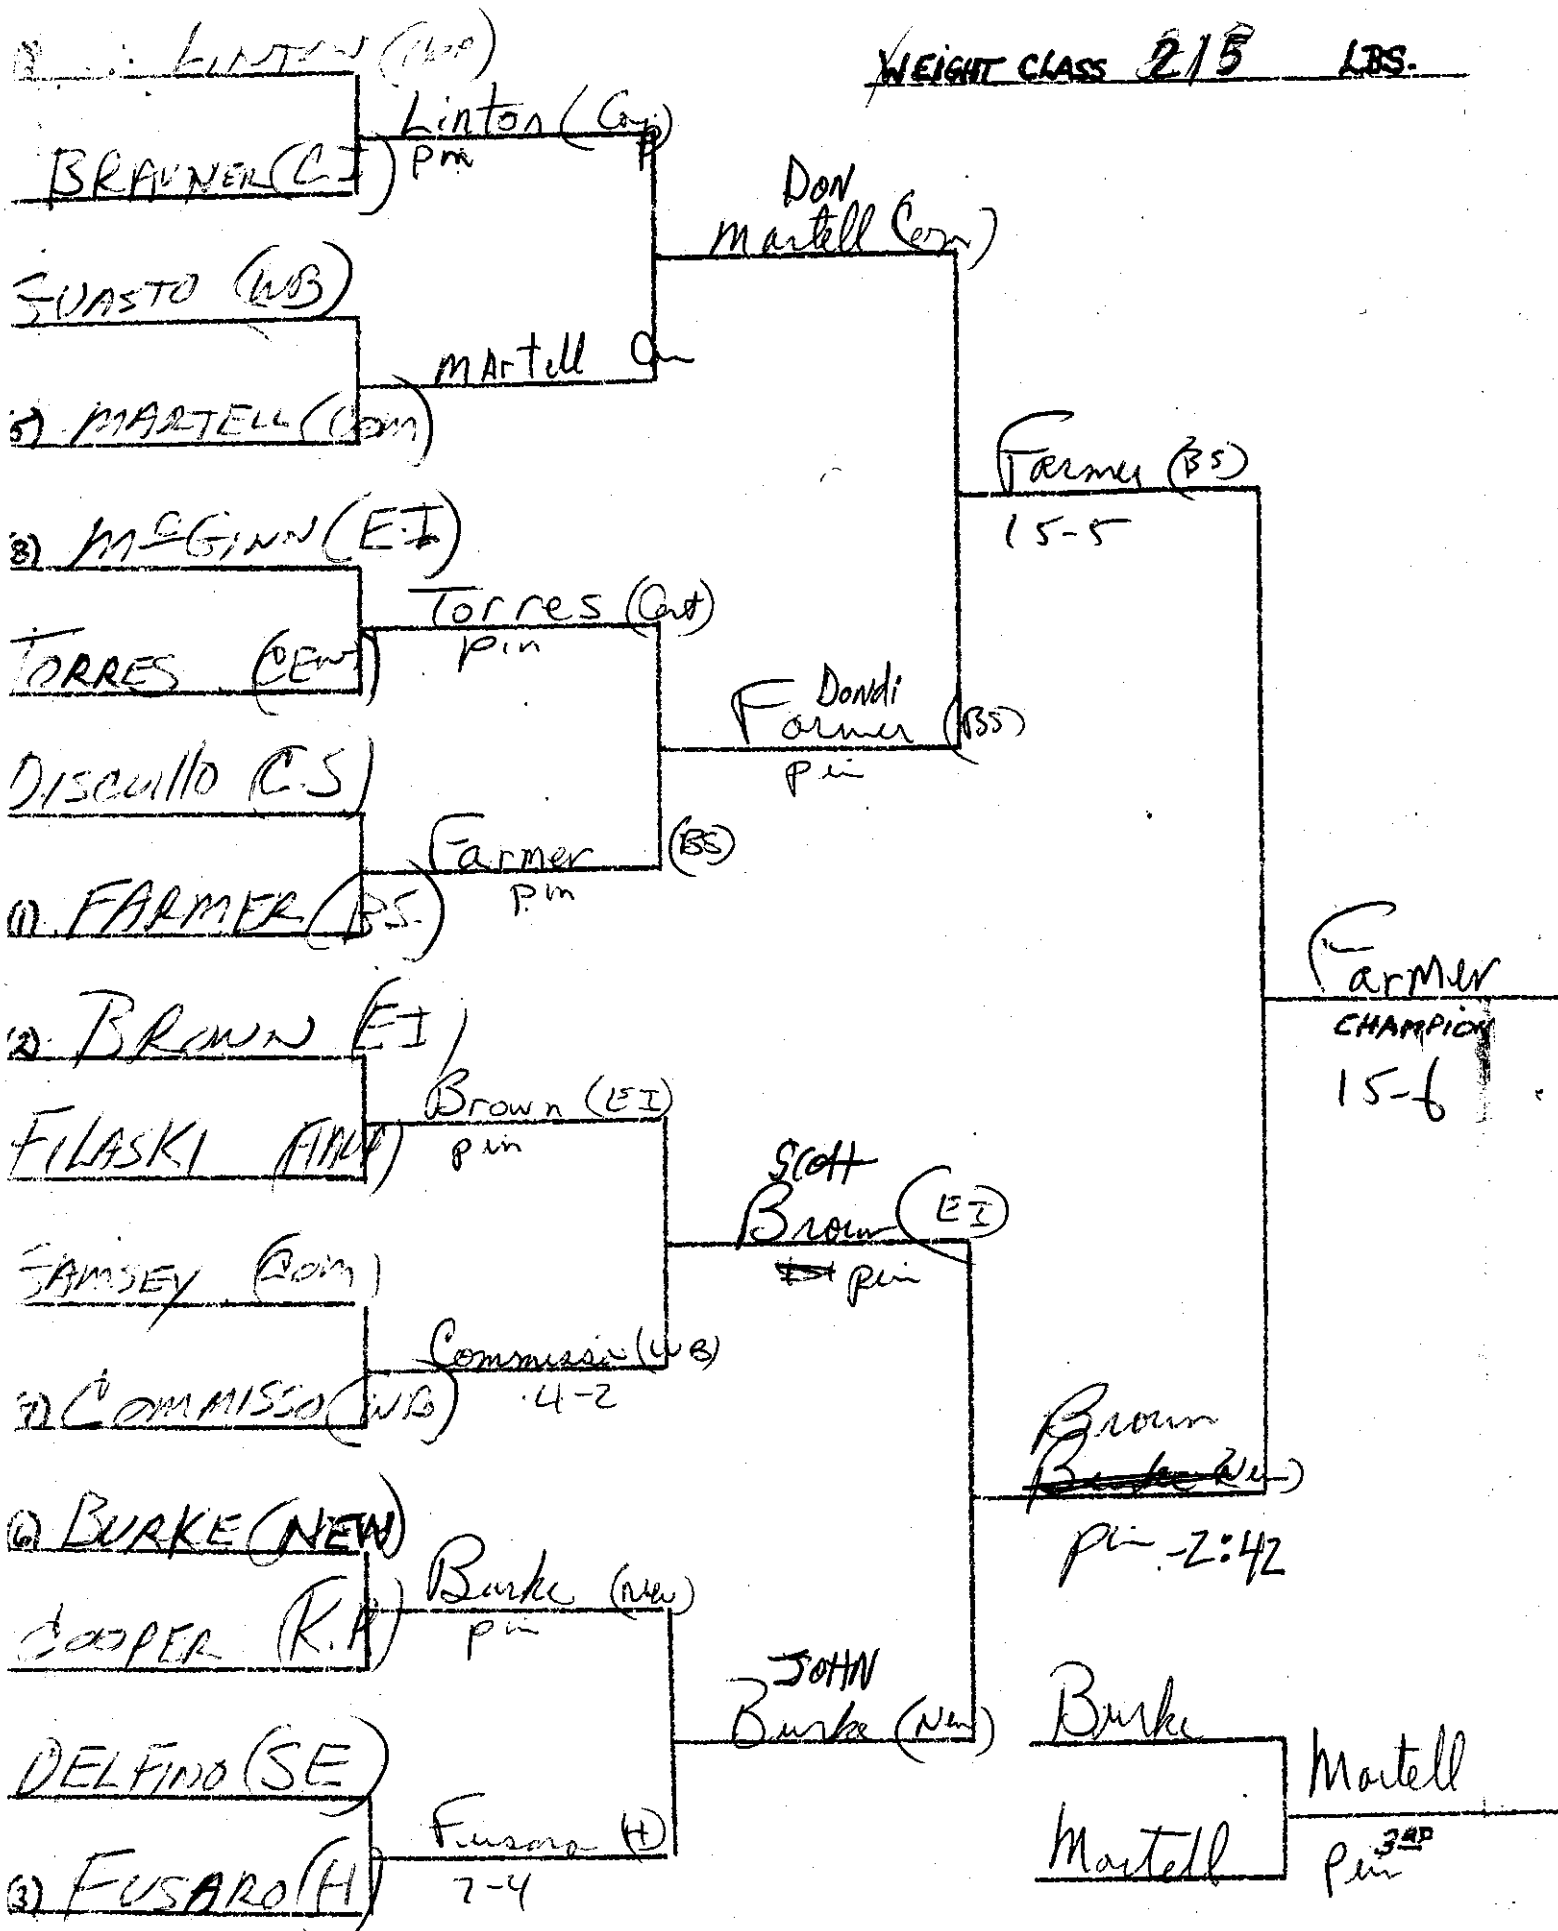

WEIGHT CLASS 215 LBS.