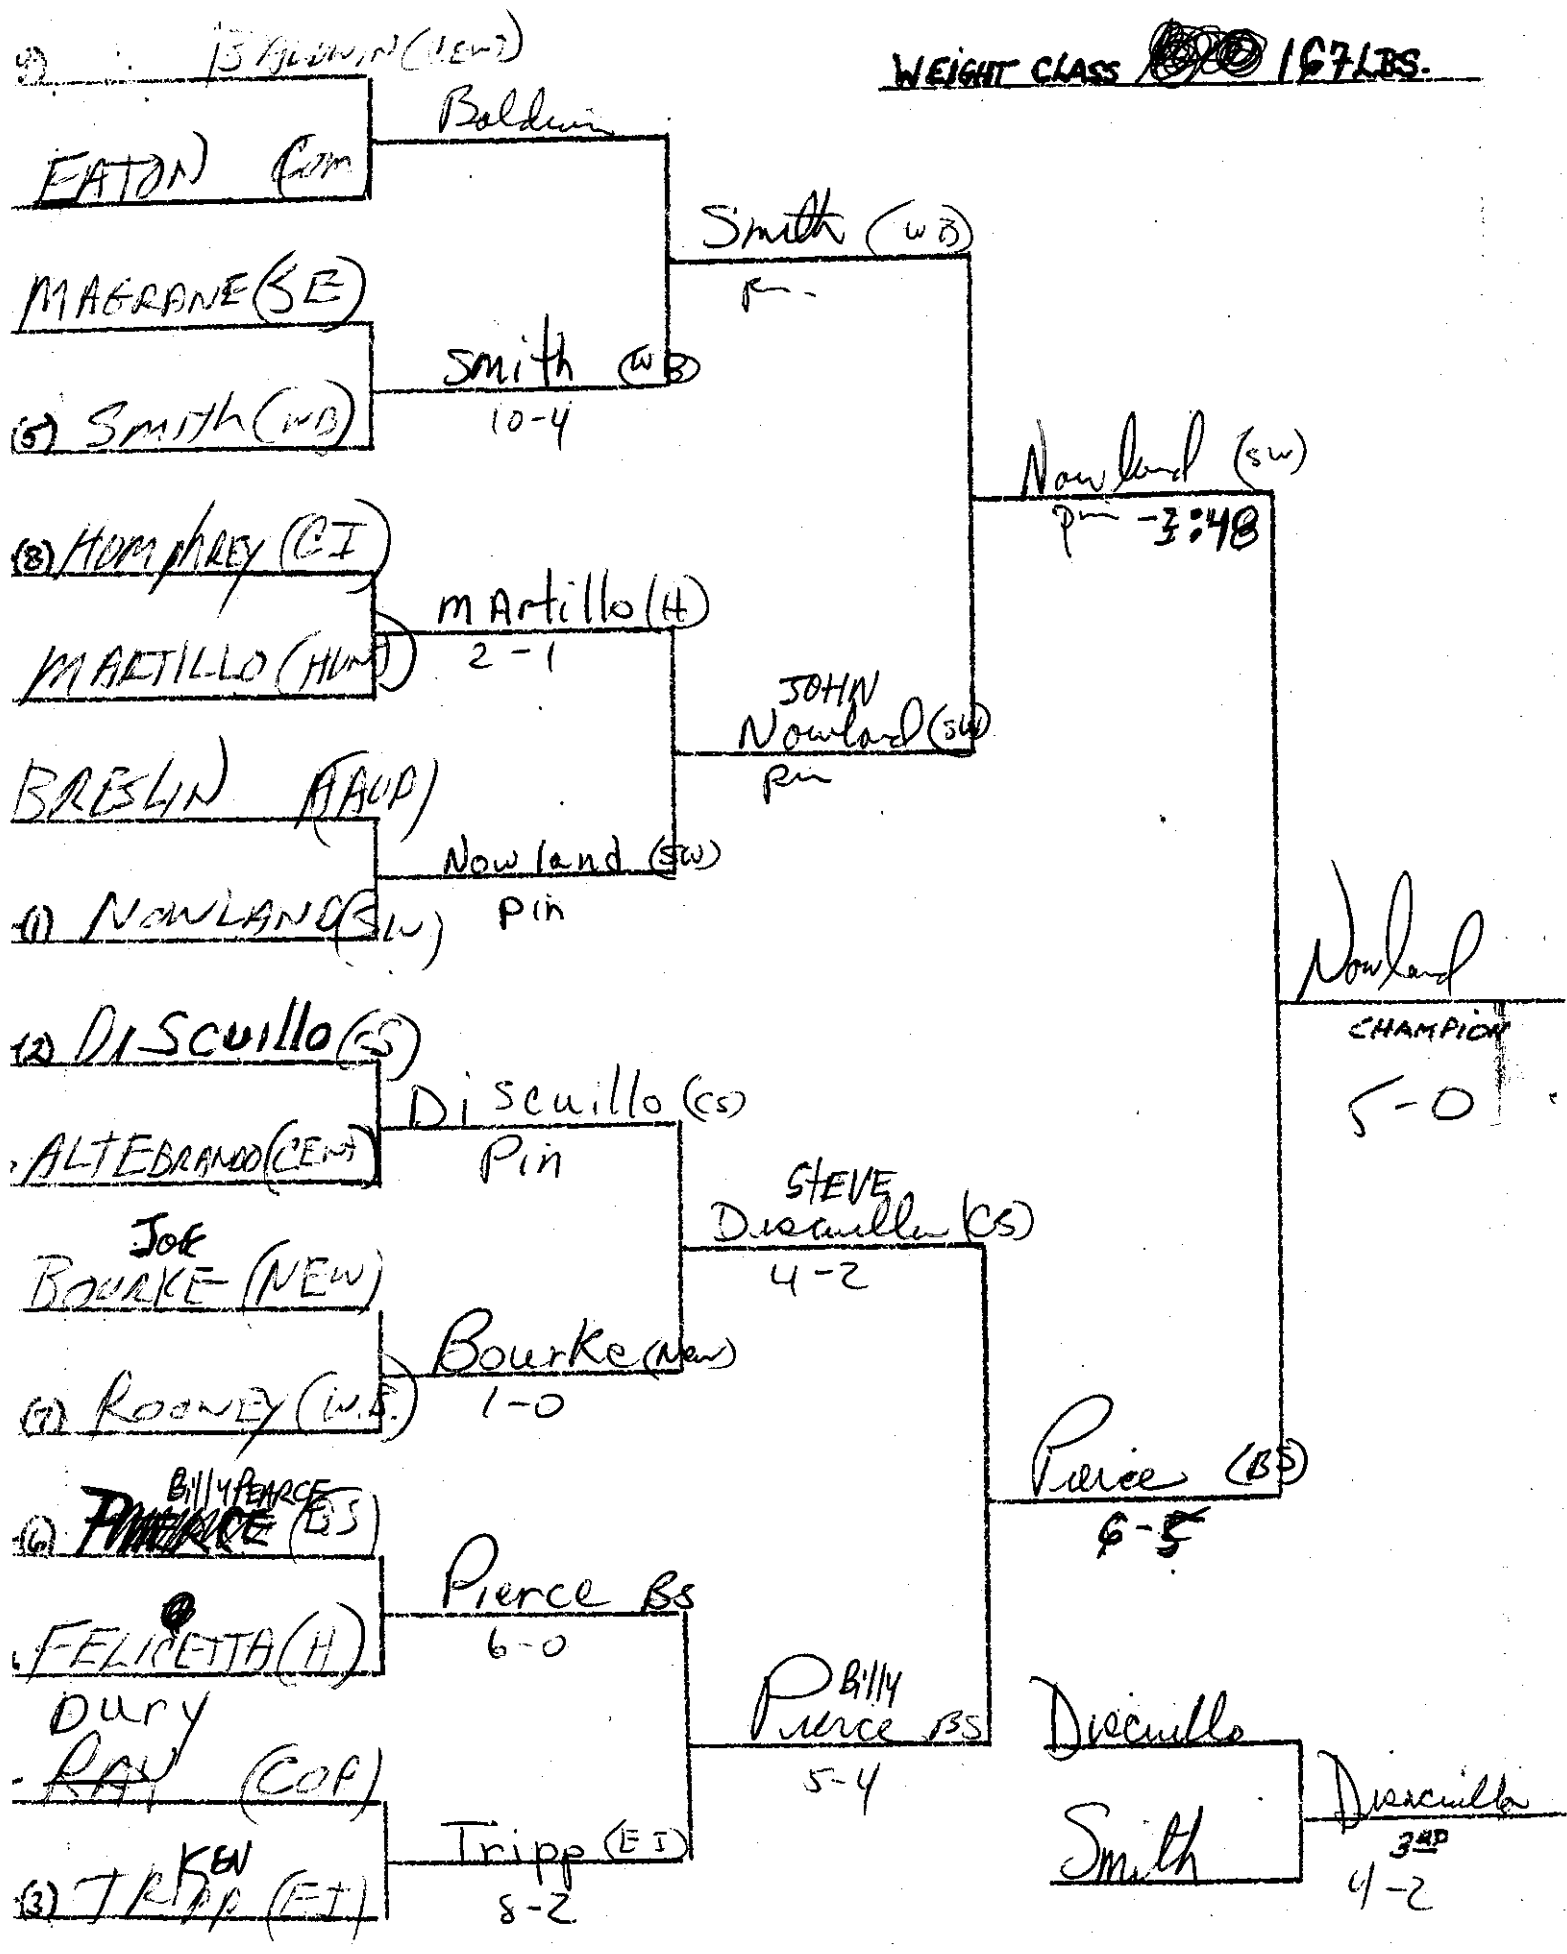

WEIGHT CLASS ~~167~~ 167 LBS.