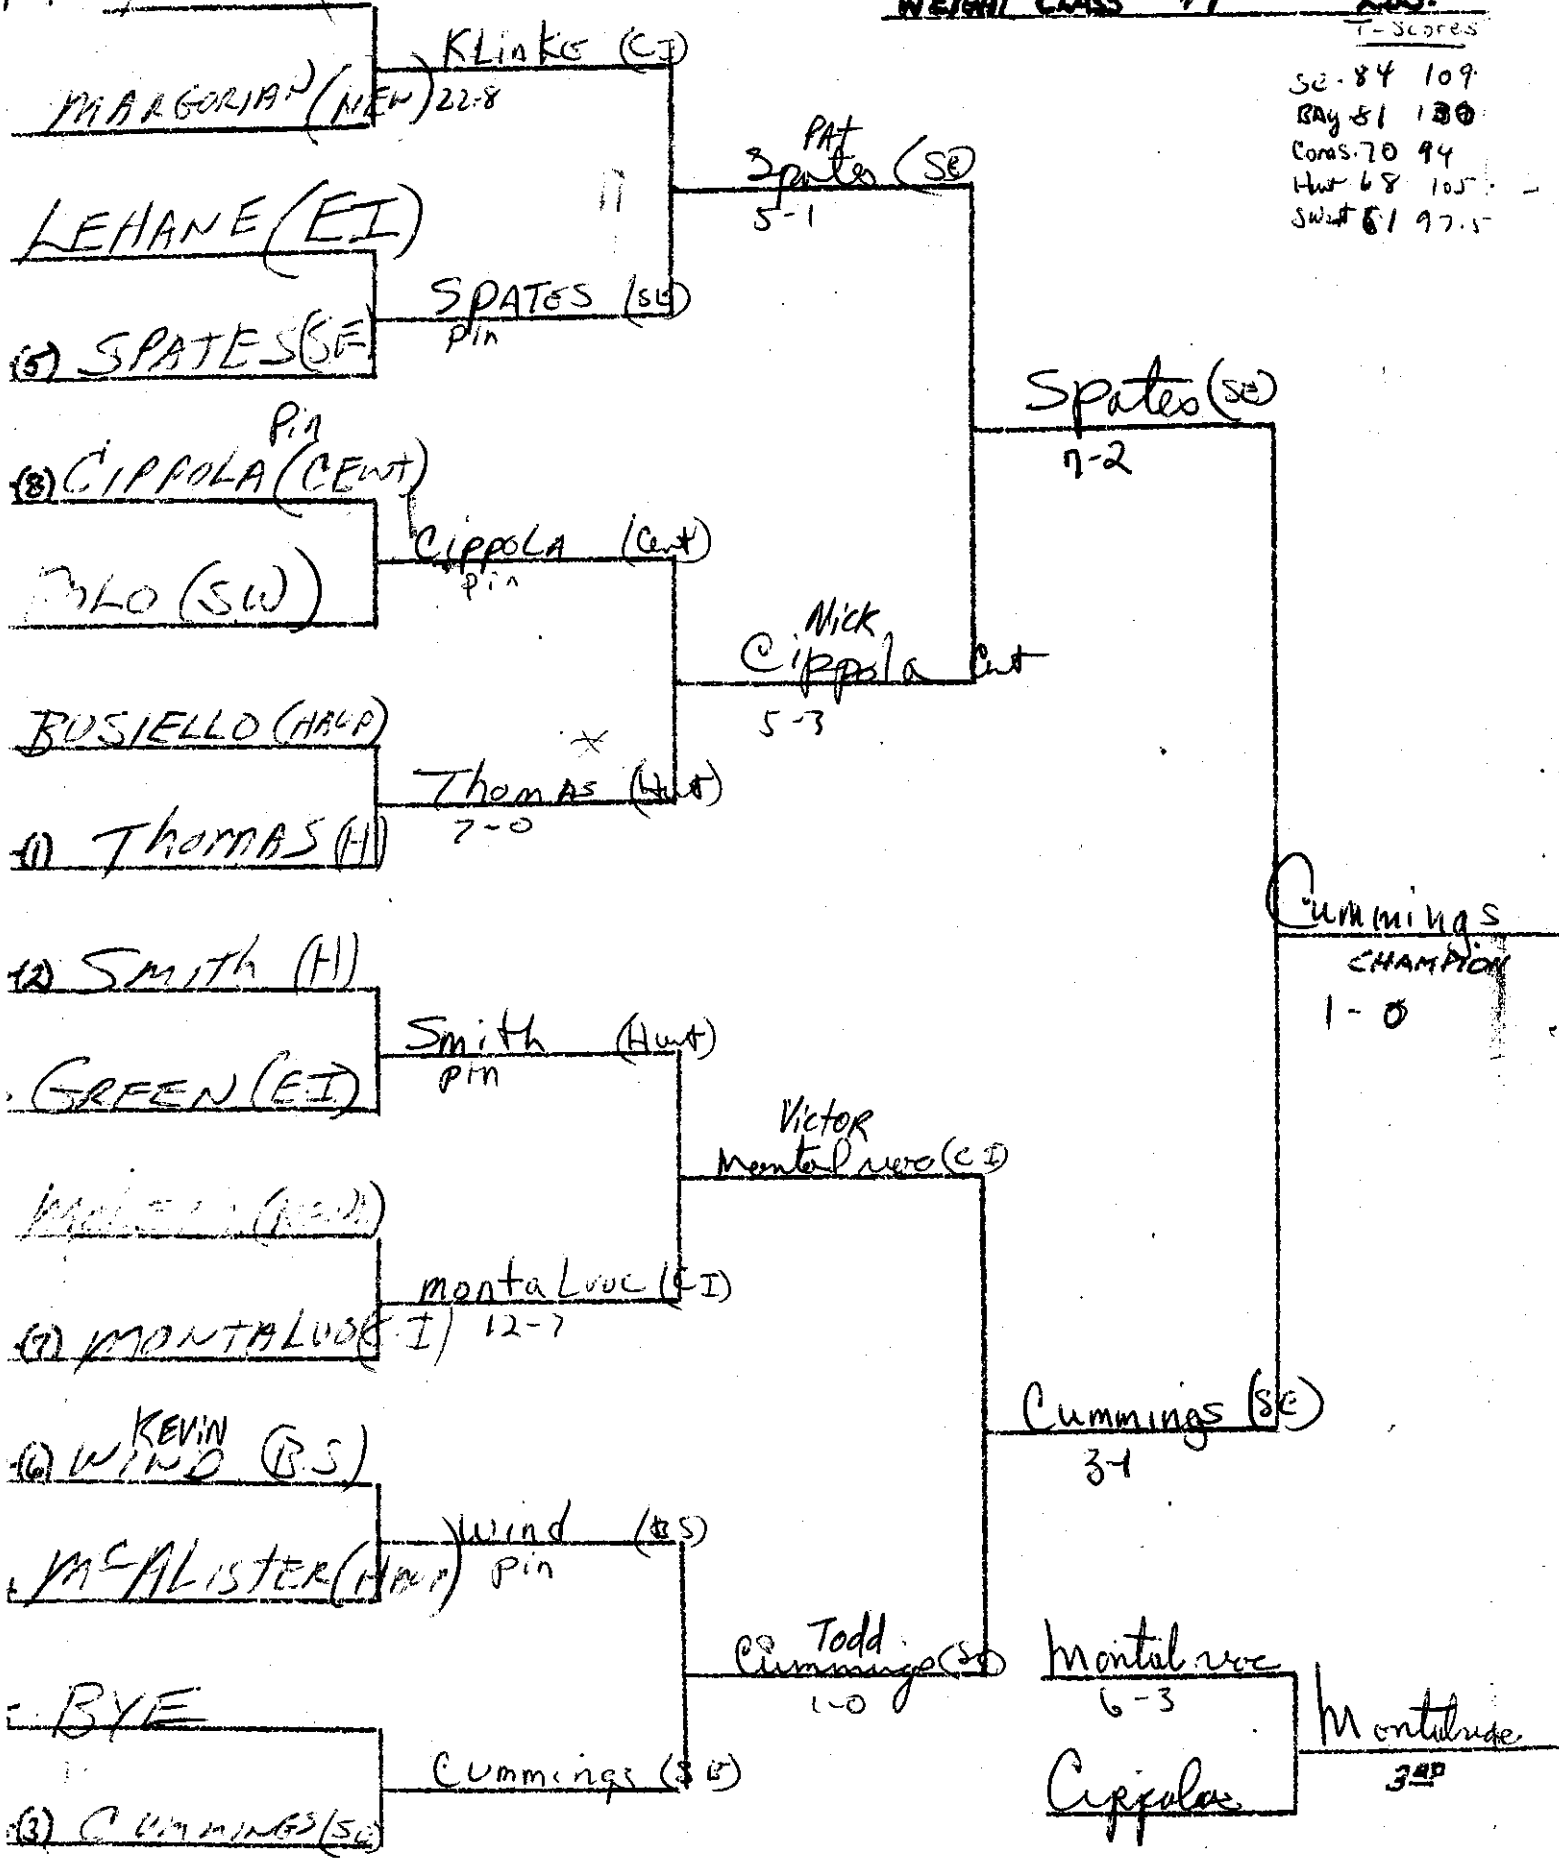

4. SPANKE (CI)

CONFERENCE 2
WEIGHT CLASS 91 LBS.
1977

T-Scores
SE 84 109
RAY 81 130
CONS. 70 94
HUR 68 105
SWAT 61 97.5