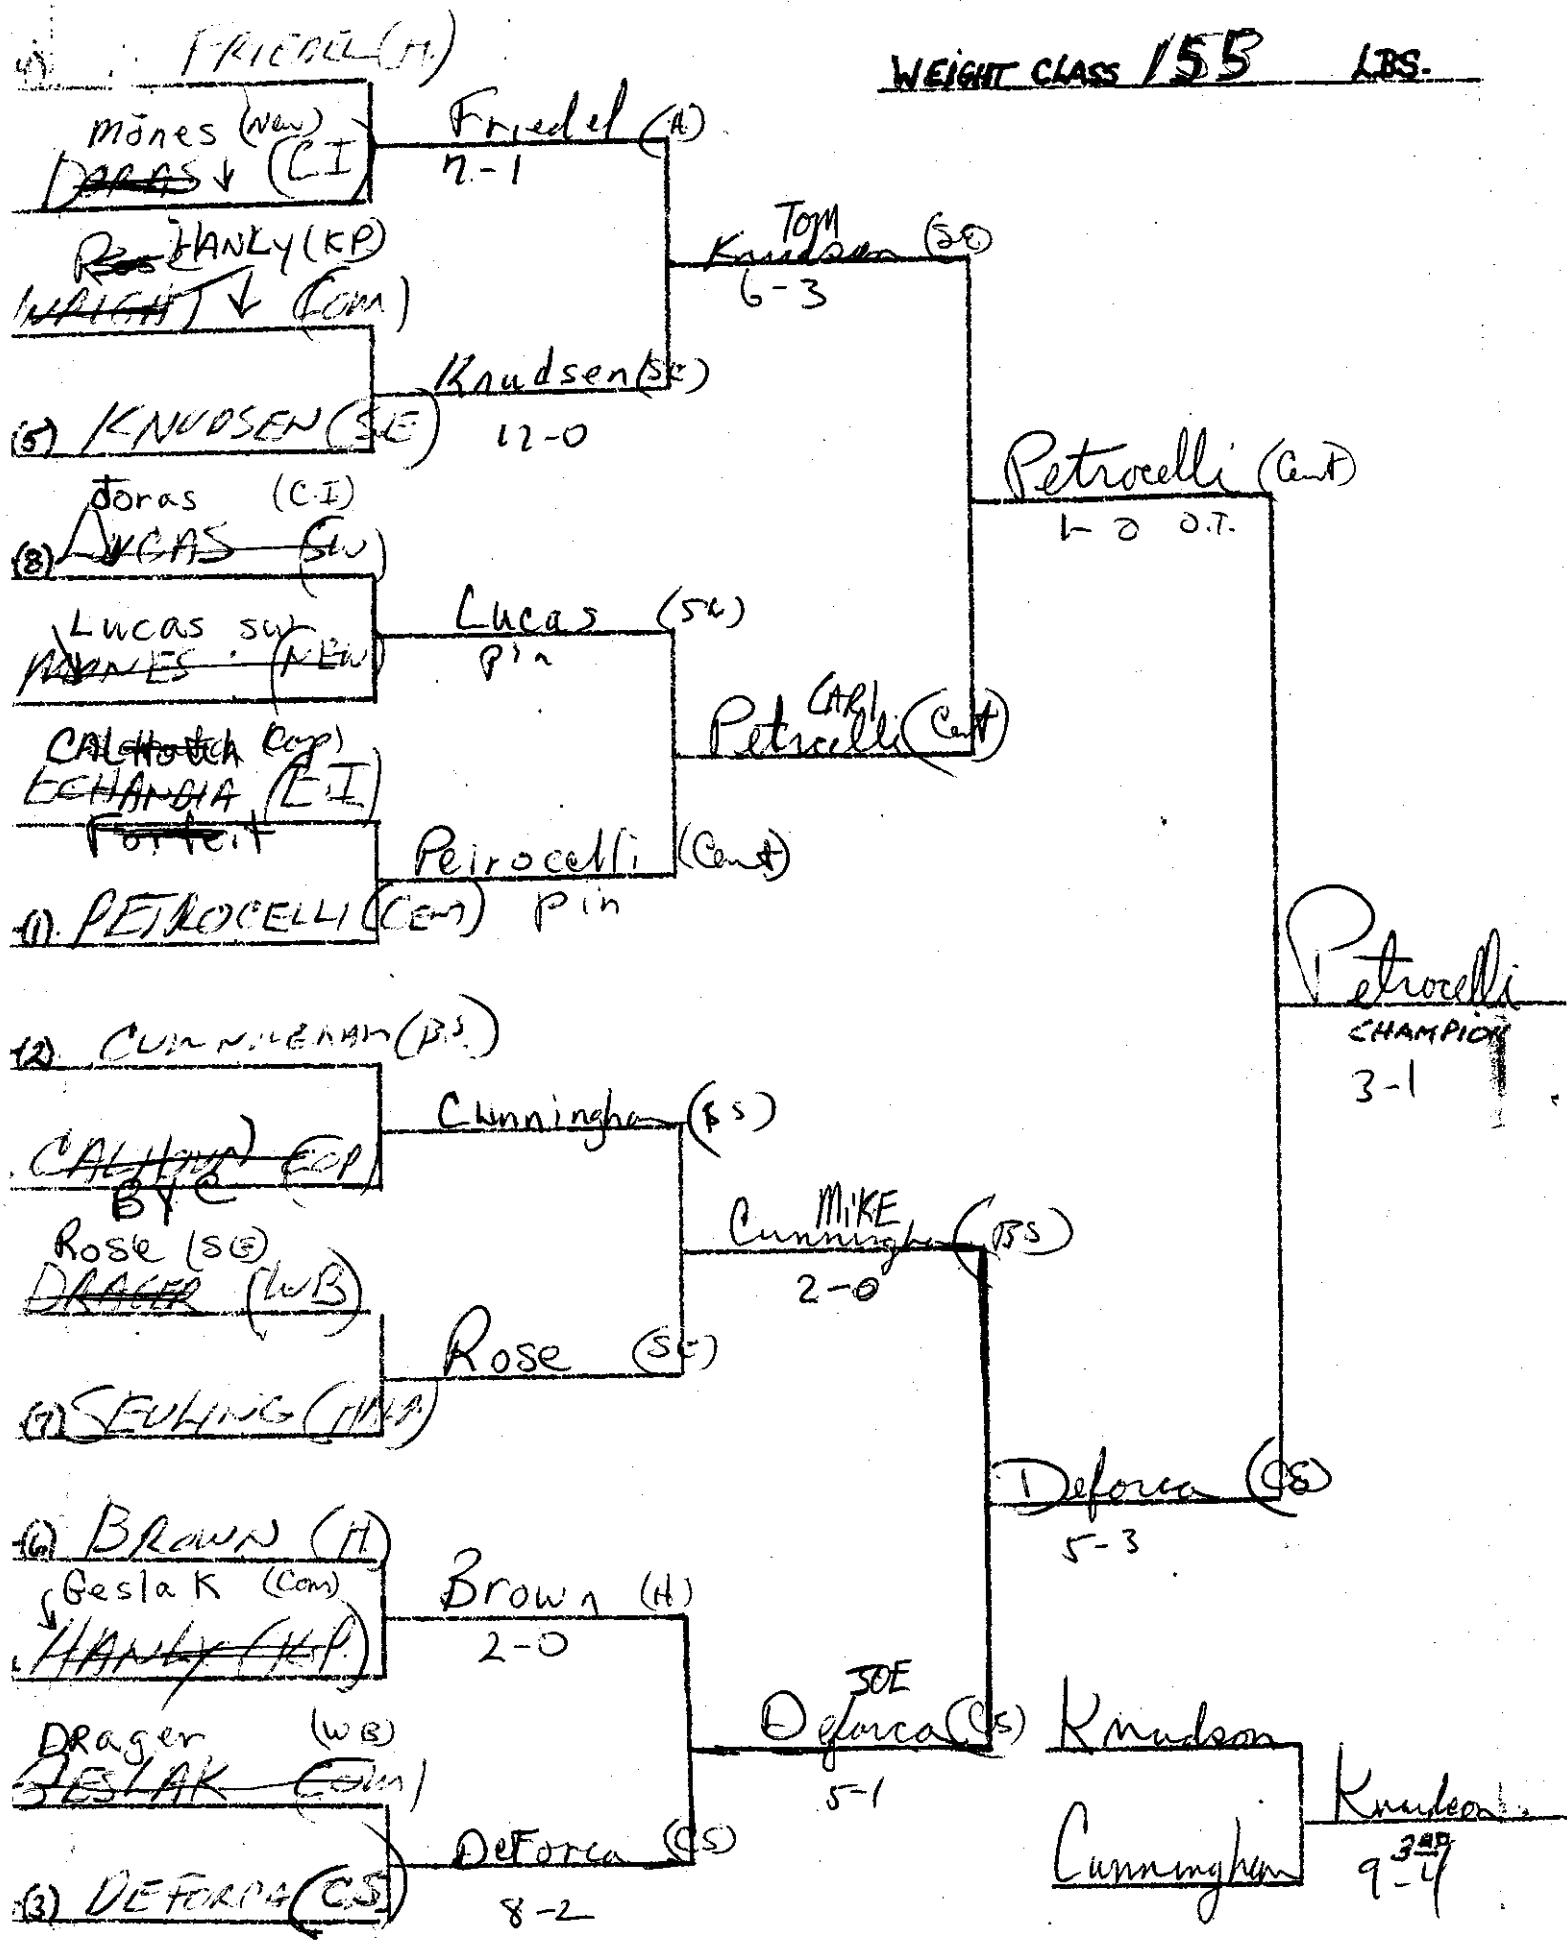

WEIGHT CLASS 155 LBS.