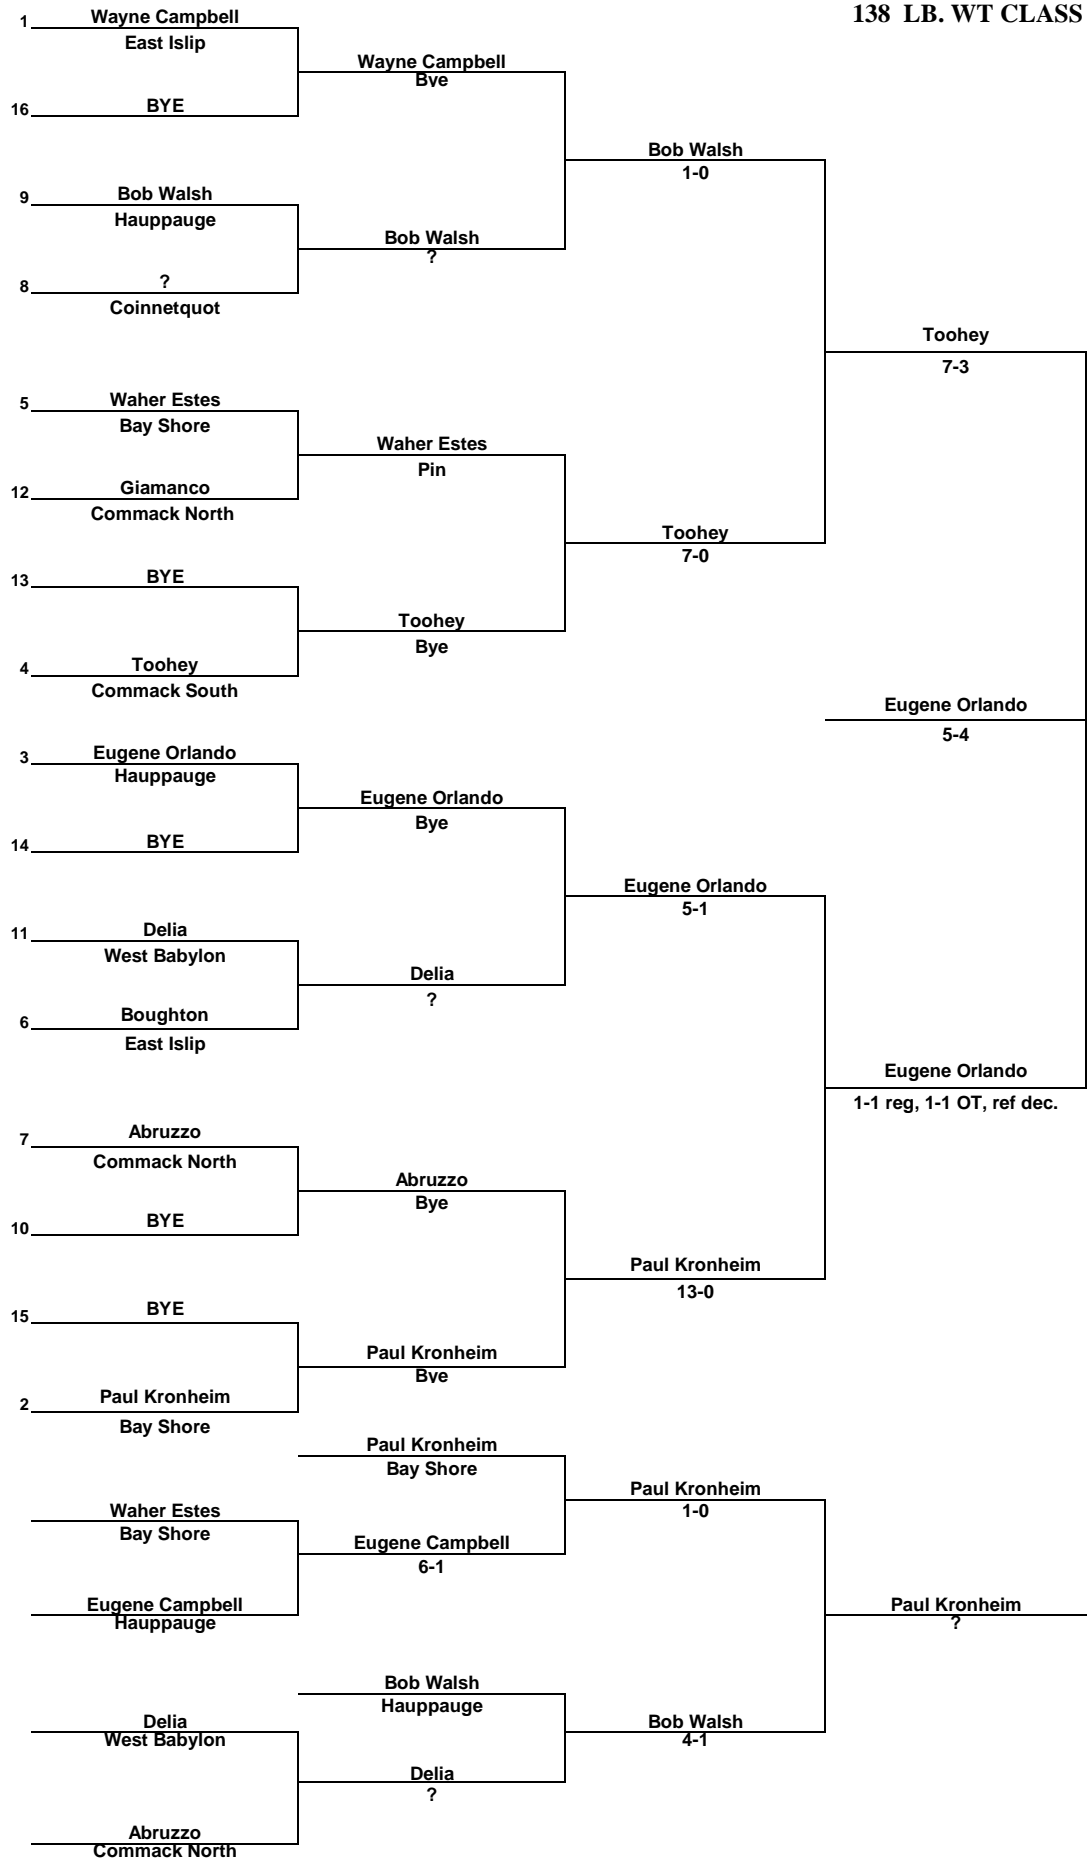

1974 SECTION XI League III CHAMPIONSHIPS

138 LB. WT CLASS