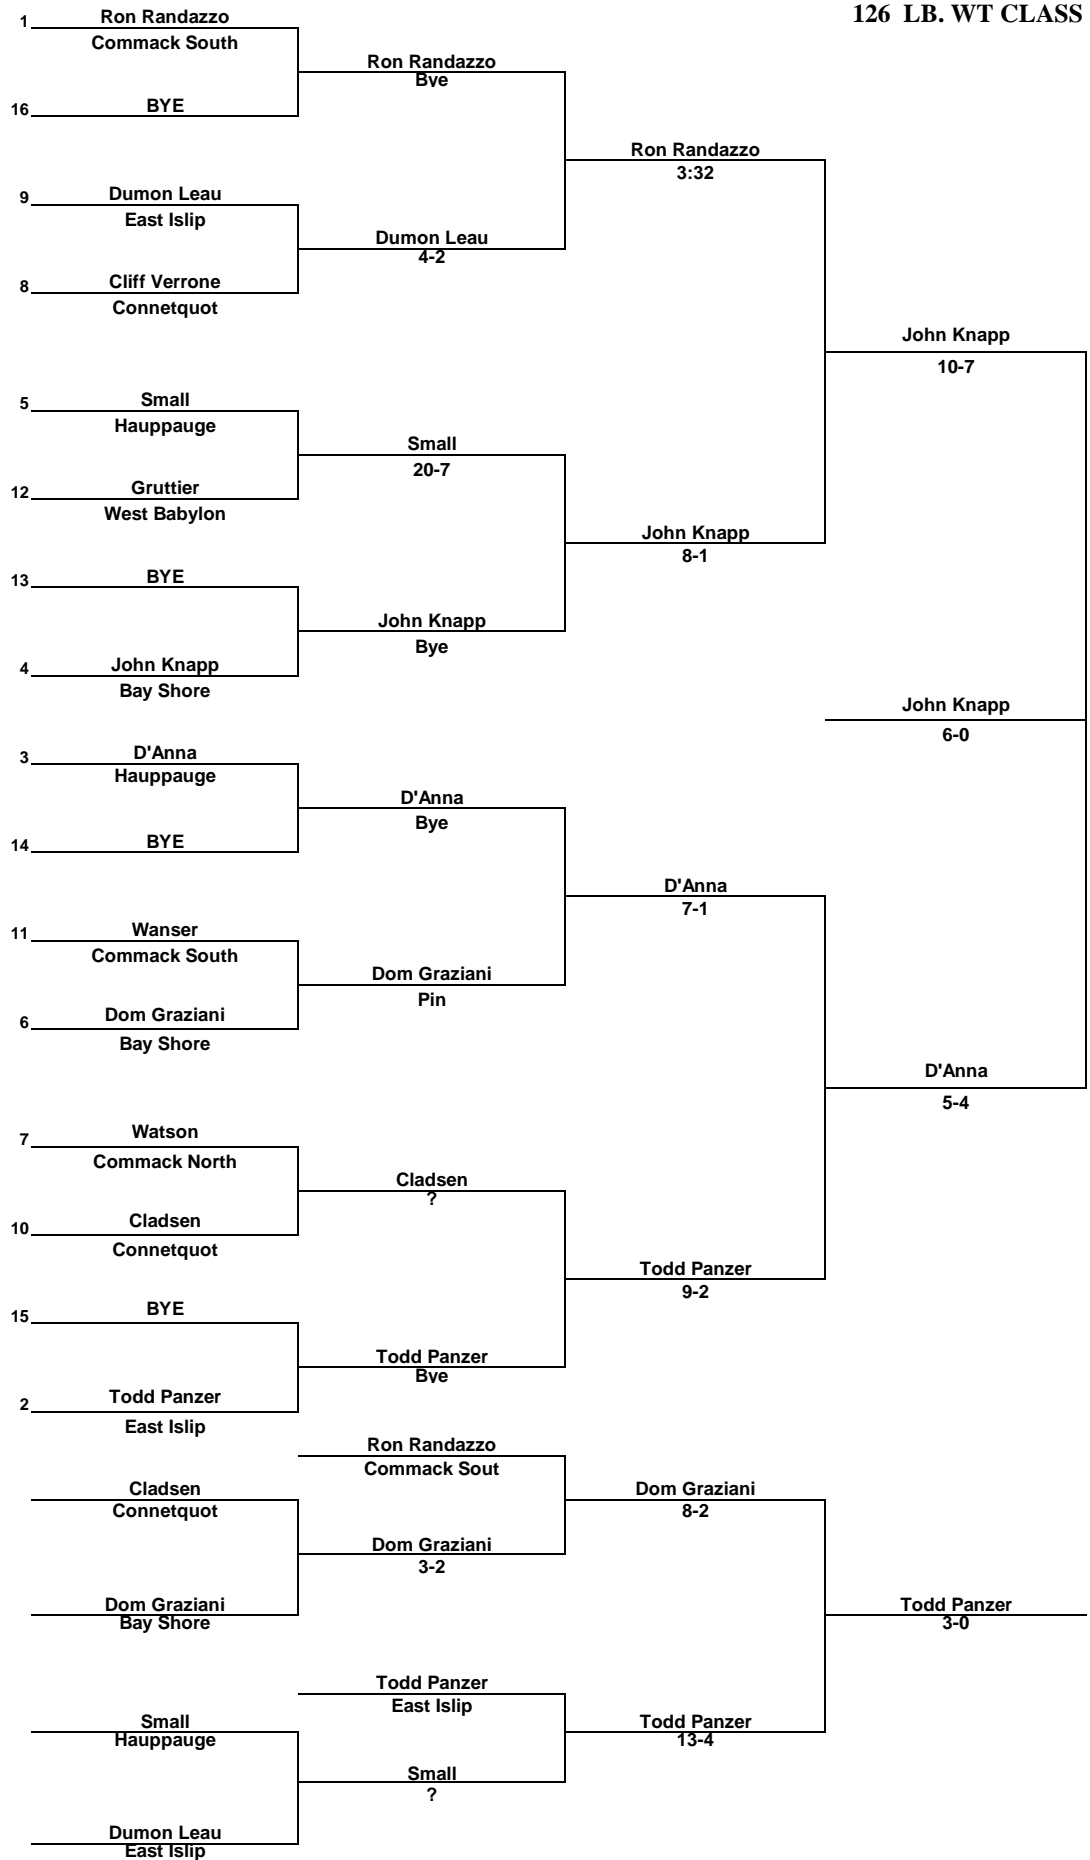

1974 SECTION XI League III CHAMPIONSHIPS

126 LB. WT CLASS