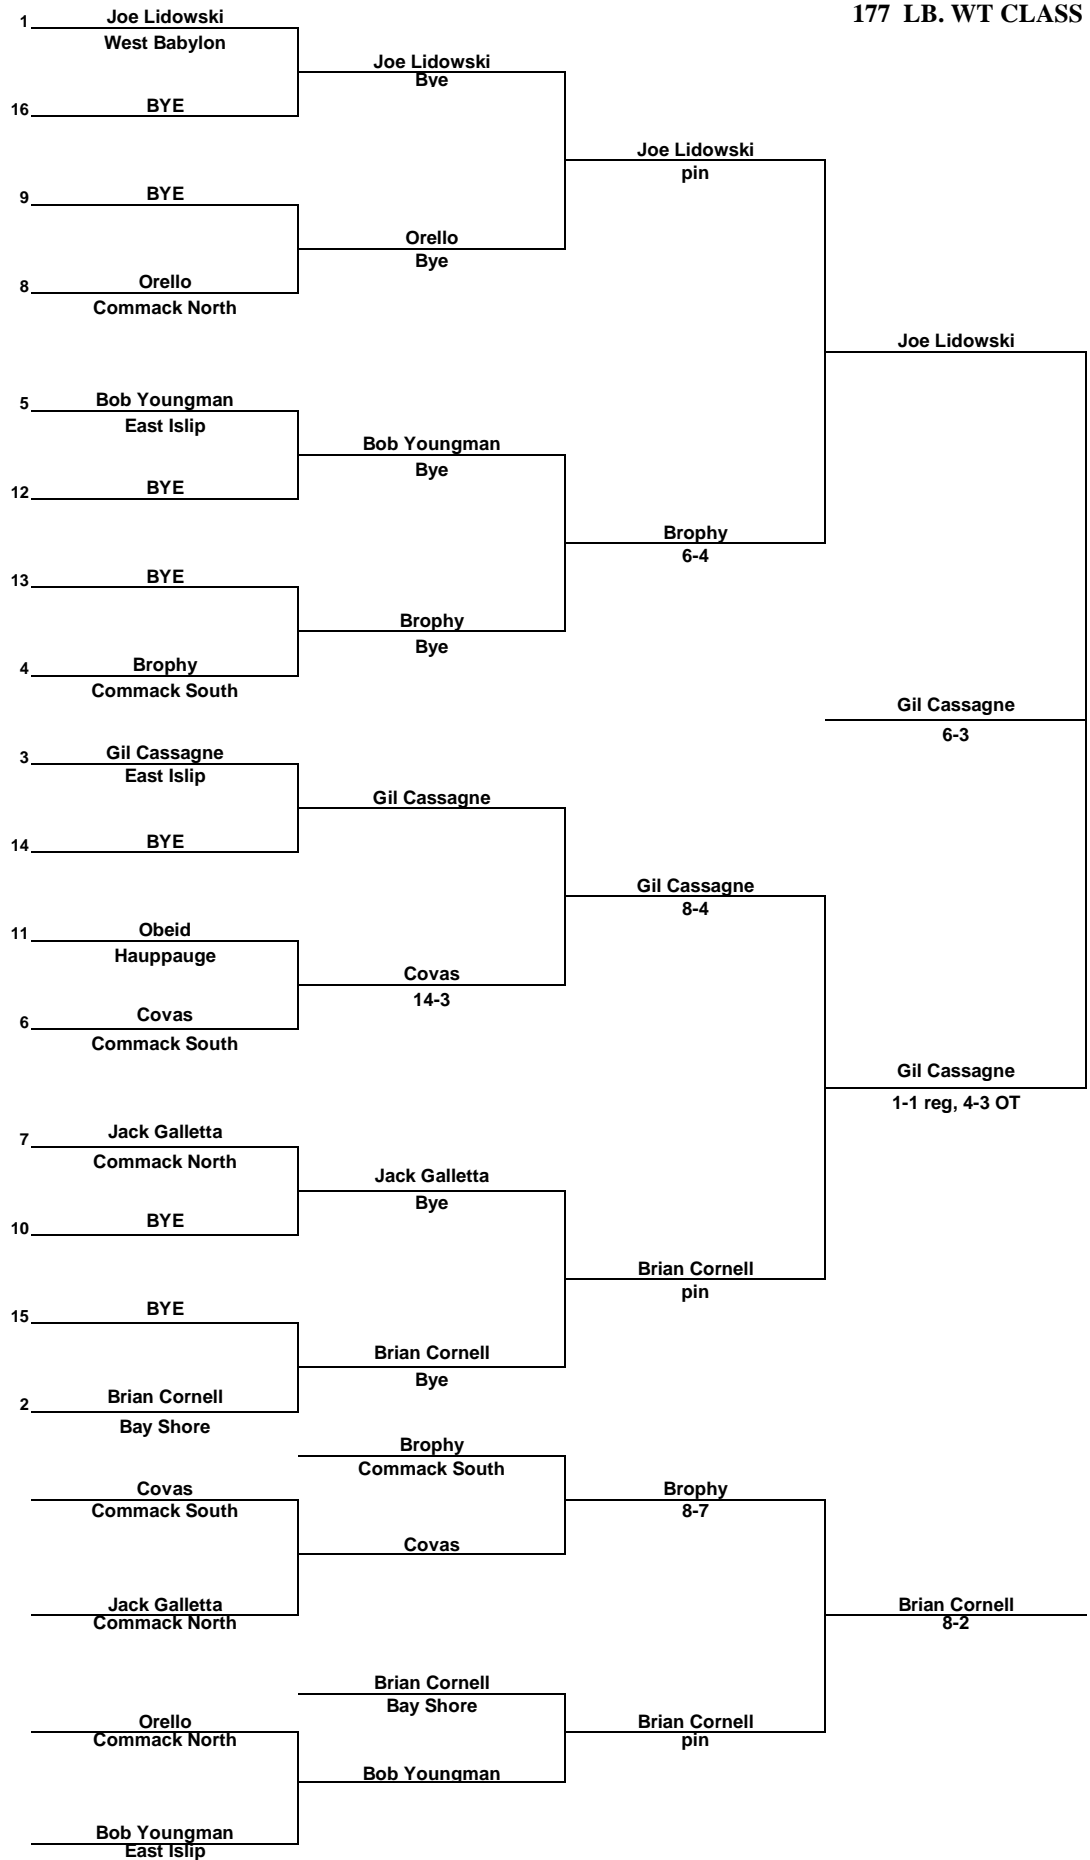

1974 SECTION XI League III CHAMPIONSHIPS

177 LB. WT CLASS