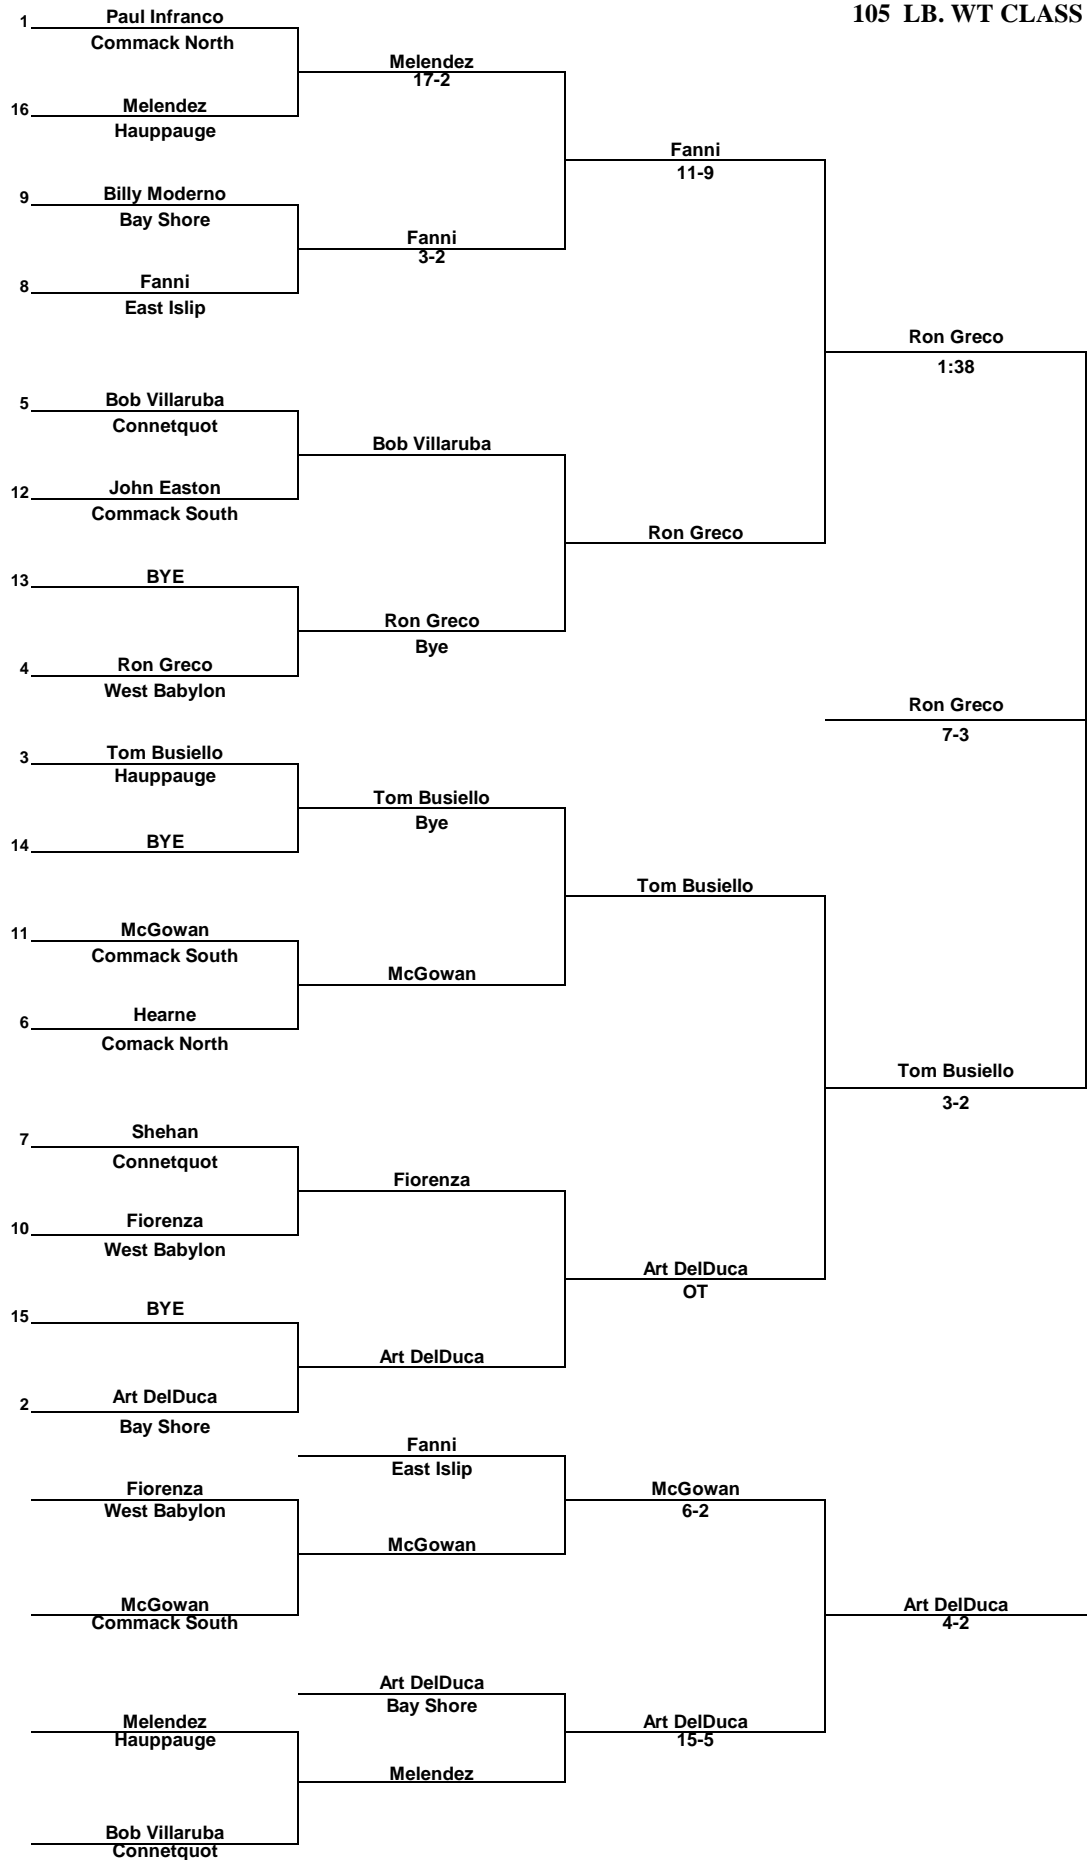

1974 SECTION XI League III CHAMPIONSHIPS

98 LB. WT CLASS

1974 SECTION XI League III CHAMPIONSHIPS

105 LB. WT CLASS

1974 SECTION XI League III CHAMPIONSHIPS

112 LB. WT CLASS

1974 SECTION XI League III CHAMPIONSHIPS