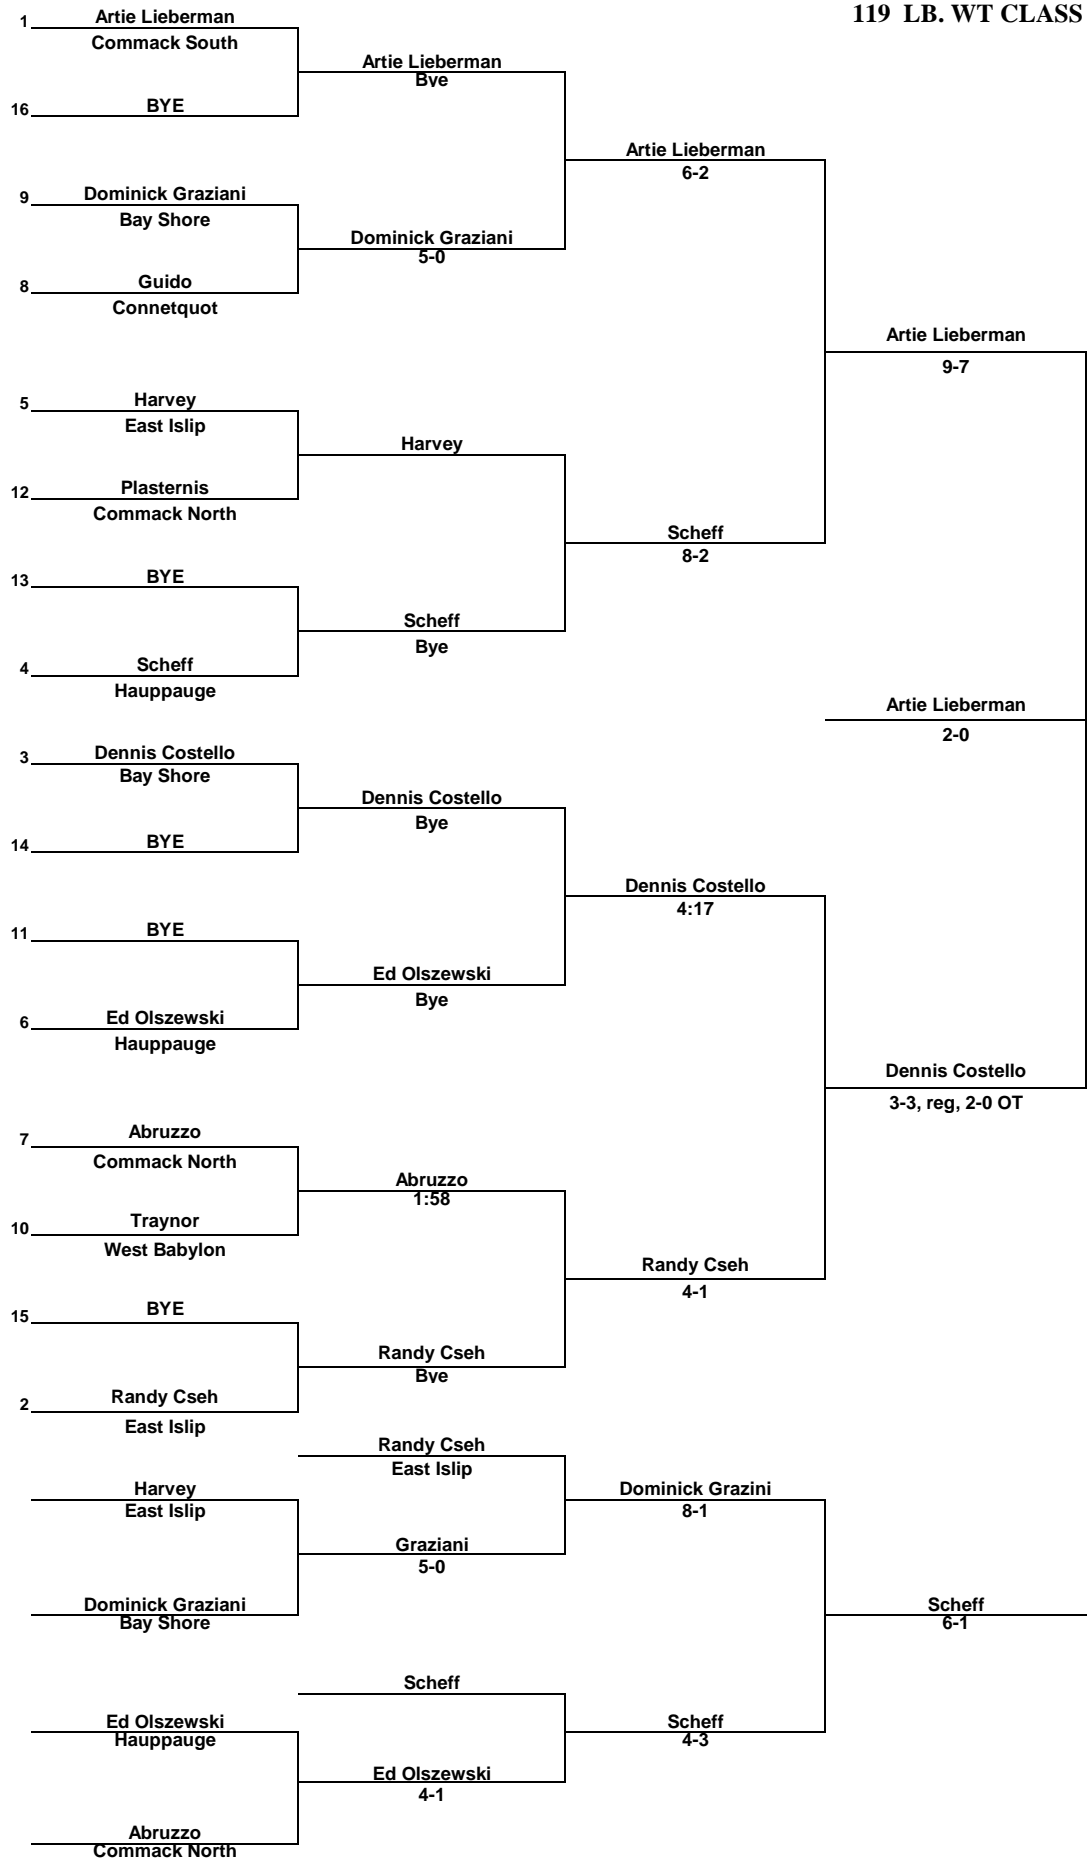

1974 SECTION XI League III CHAMPIONSHIPS

98 LB. WT CLASS

1974 SECTION XI League III CHAMPIONSHIPS

105 LB. WT CLASS

1974 SECTION XI League III CHAMPIONSHIPS

112 LB. WT CLASS

1974 SECTION XI League III CHAMPIONSHIPS

119 LB. WT CLASS

1974 SECTION XI League III CHAMPIONSHIPS

126 LB. WT CLASS

1974 SECTION XI League III CHAMPIONSHIPS

132 LB. WT CLASS

1974 SECTION XI League III CHAMPIONSHIPS

138 LB. WT CLASS

1974 SECTION XI League III CHAMPIONSHIPS