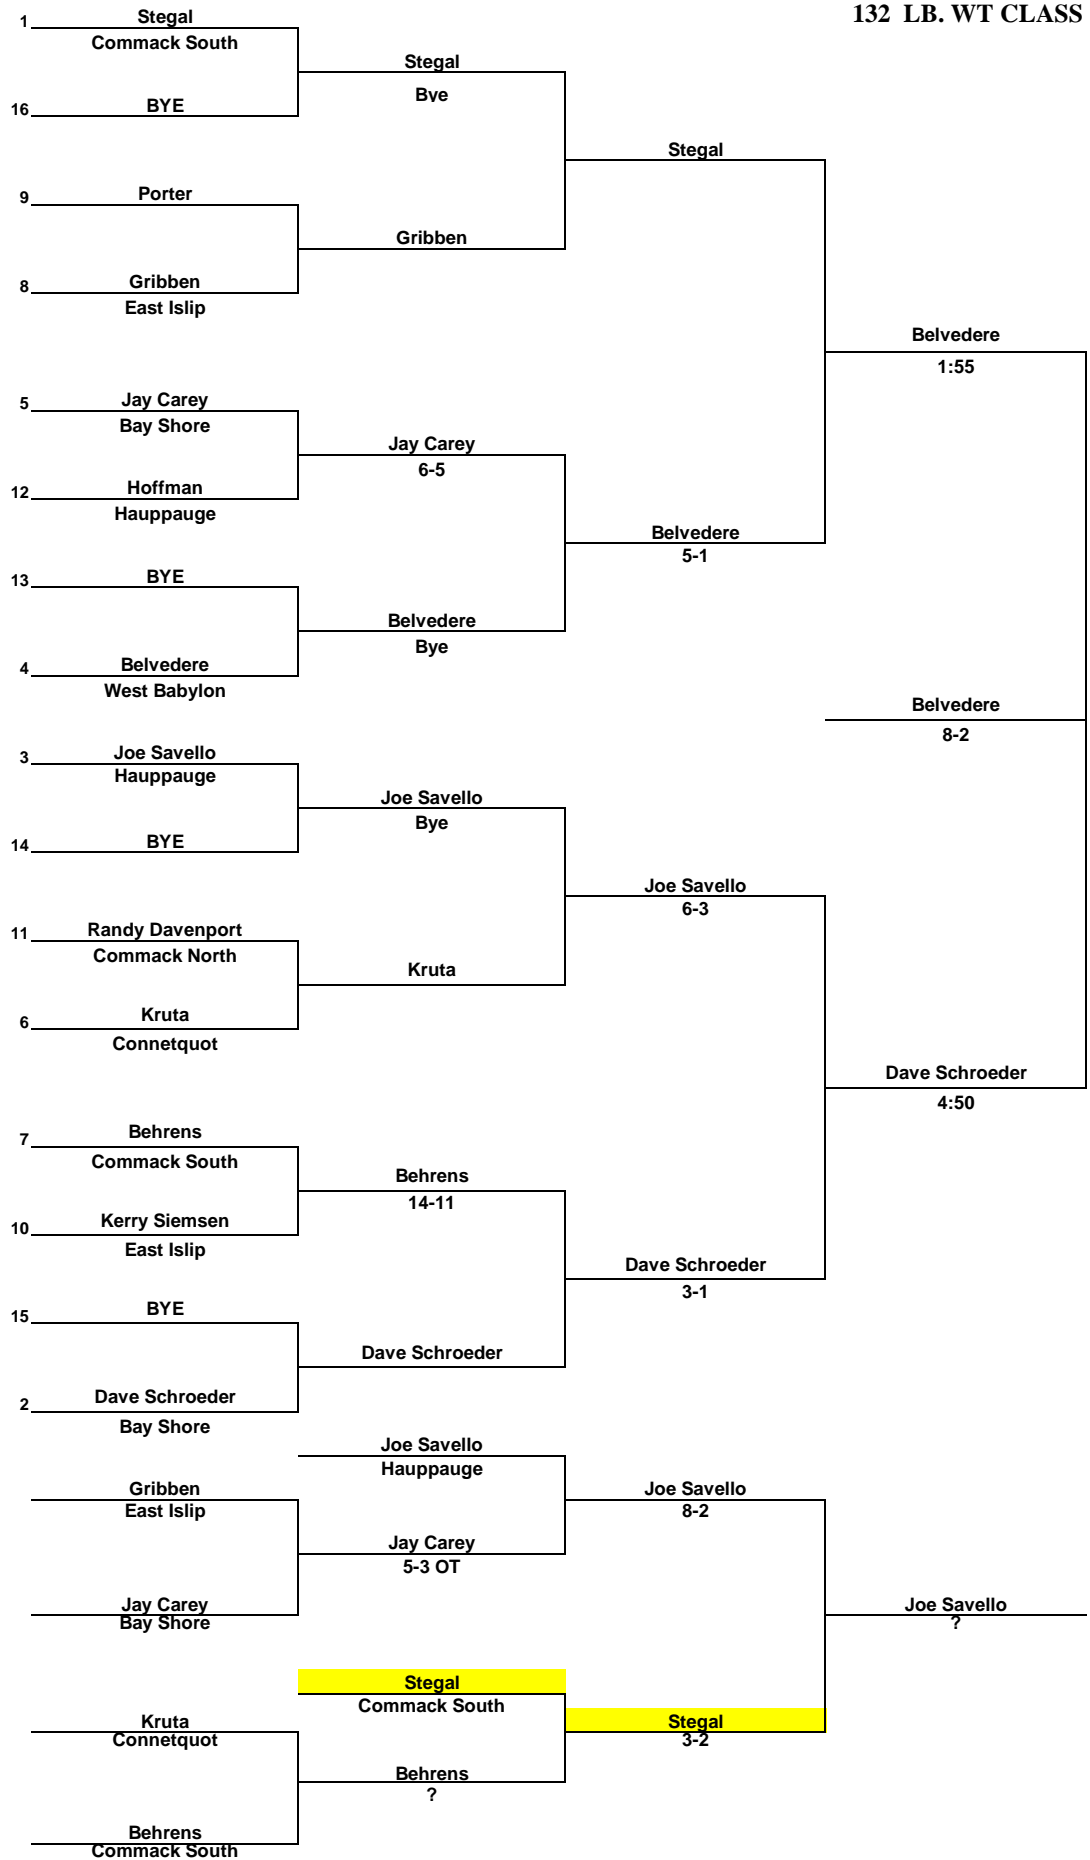

1974 SECTION XI League III CHAMPIONSHIPS

98 LB. WT CLASS

1974 SECTION XI League III CHAMPIONSHIPS

105 LB. WT CLASS

1974 SECTION XI League III CHAMPIONSHIPS

112 LB. WT CLASS

1974 SECTION XI League III CHAMPIONSHIPS

119 LB. WT CLASS

1974 SECTION XI League III CHAMPIONSHIPS

126 LB. WT CLASS

1974 SECTION XI League III CHAMPIONSHIPS

132 LB. WT CLASS

1974 SECTION XI League III CHAMPIONSHIPS

138 LB. WT CLASS

1974 SECTION XI League III CHAMPIONSHIPS