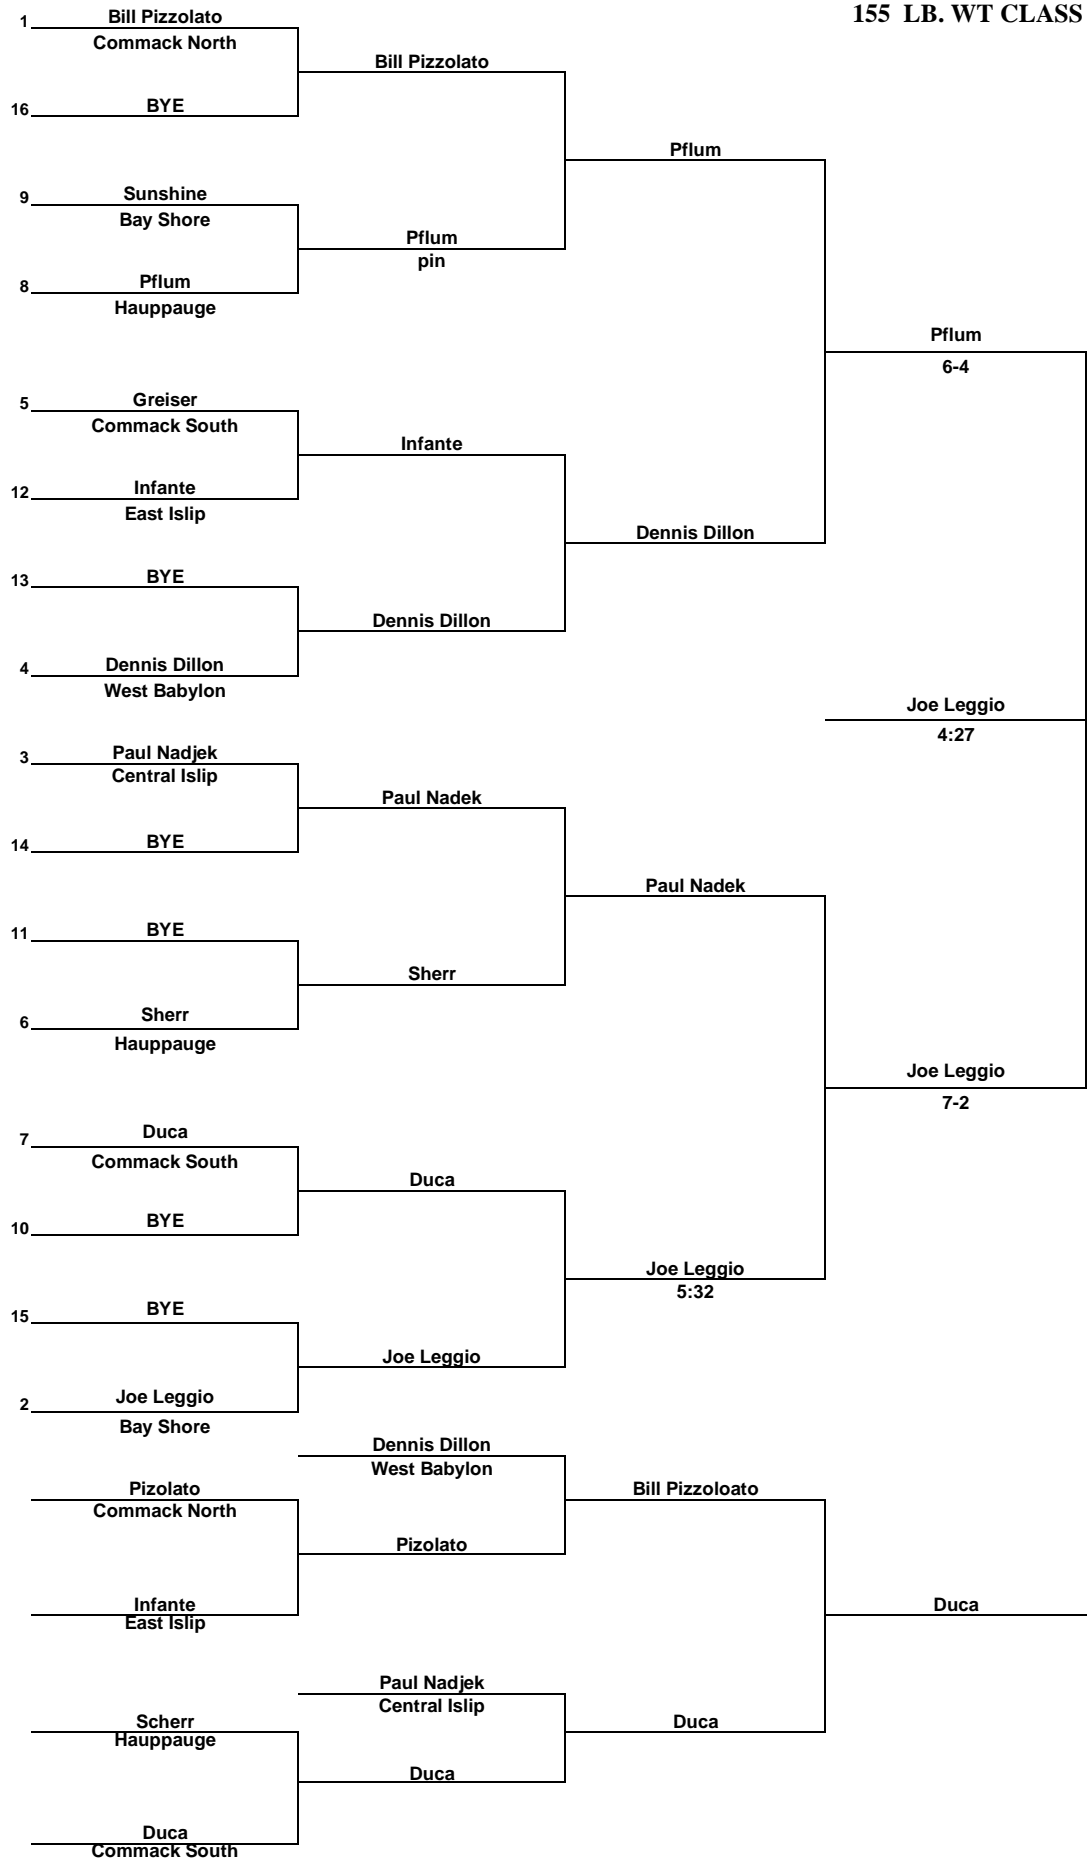

1974 SECTION XI League III CHAMPIONSHIPS

155 LB. WT CLASS