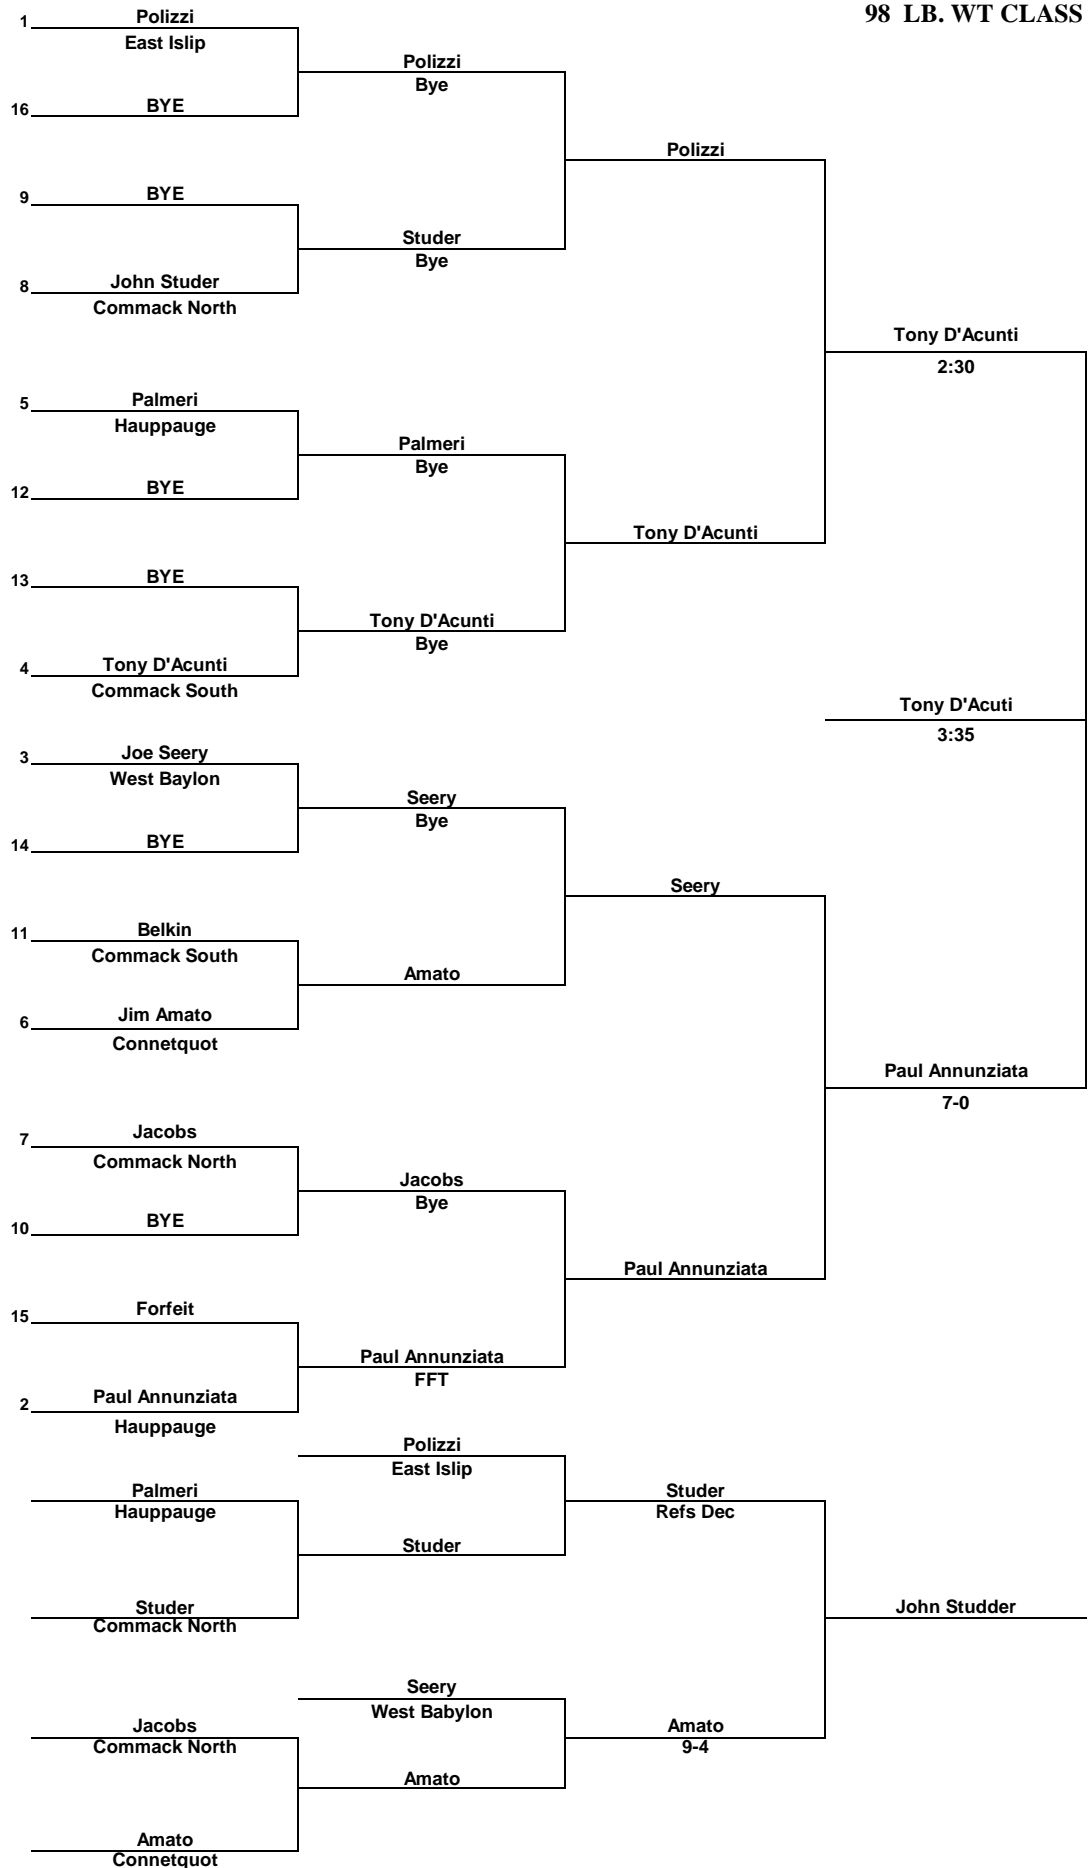

1974 SECTION XI League III CHAMPIONSHIPS

98 LB. WT CLASS

1974 SECTION XI League III CHAMPIONSHIPS

105 LB. WT CLASS

1974 SECTION XI League III CHAMPIONSHIPS

112 LB. WT CLASS

1974 SECTION XI League III CHAMPIONSHIPS