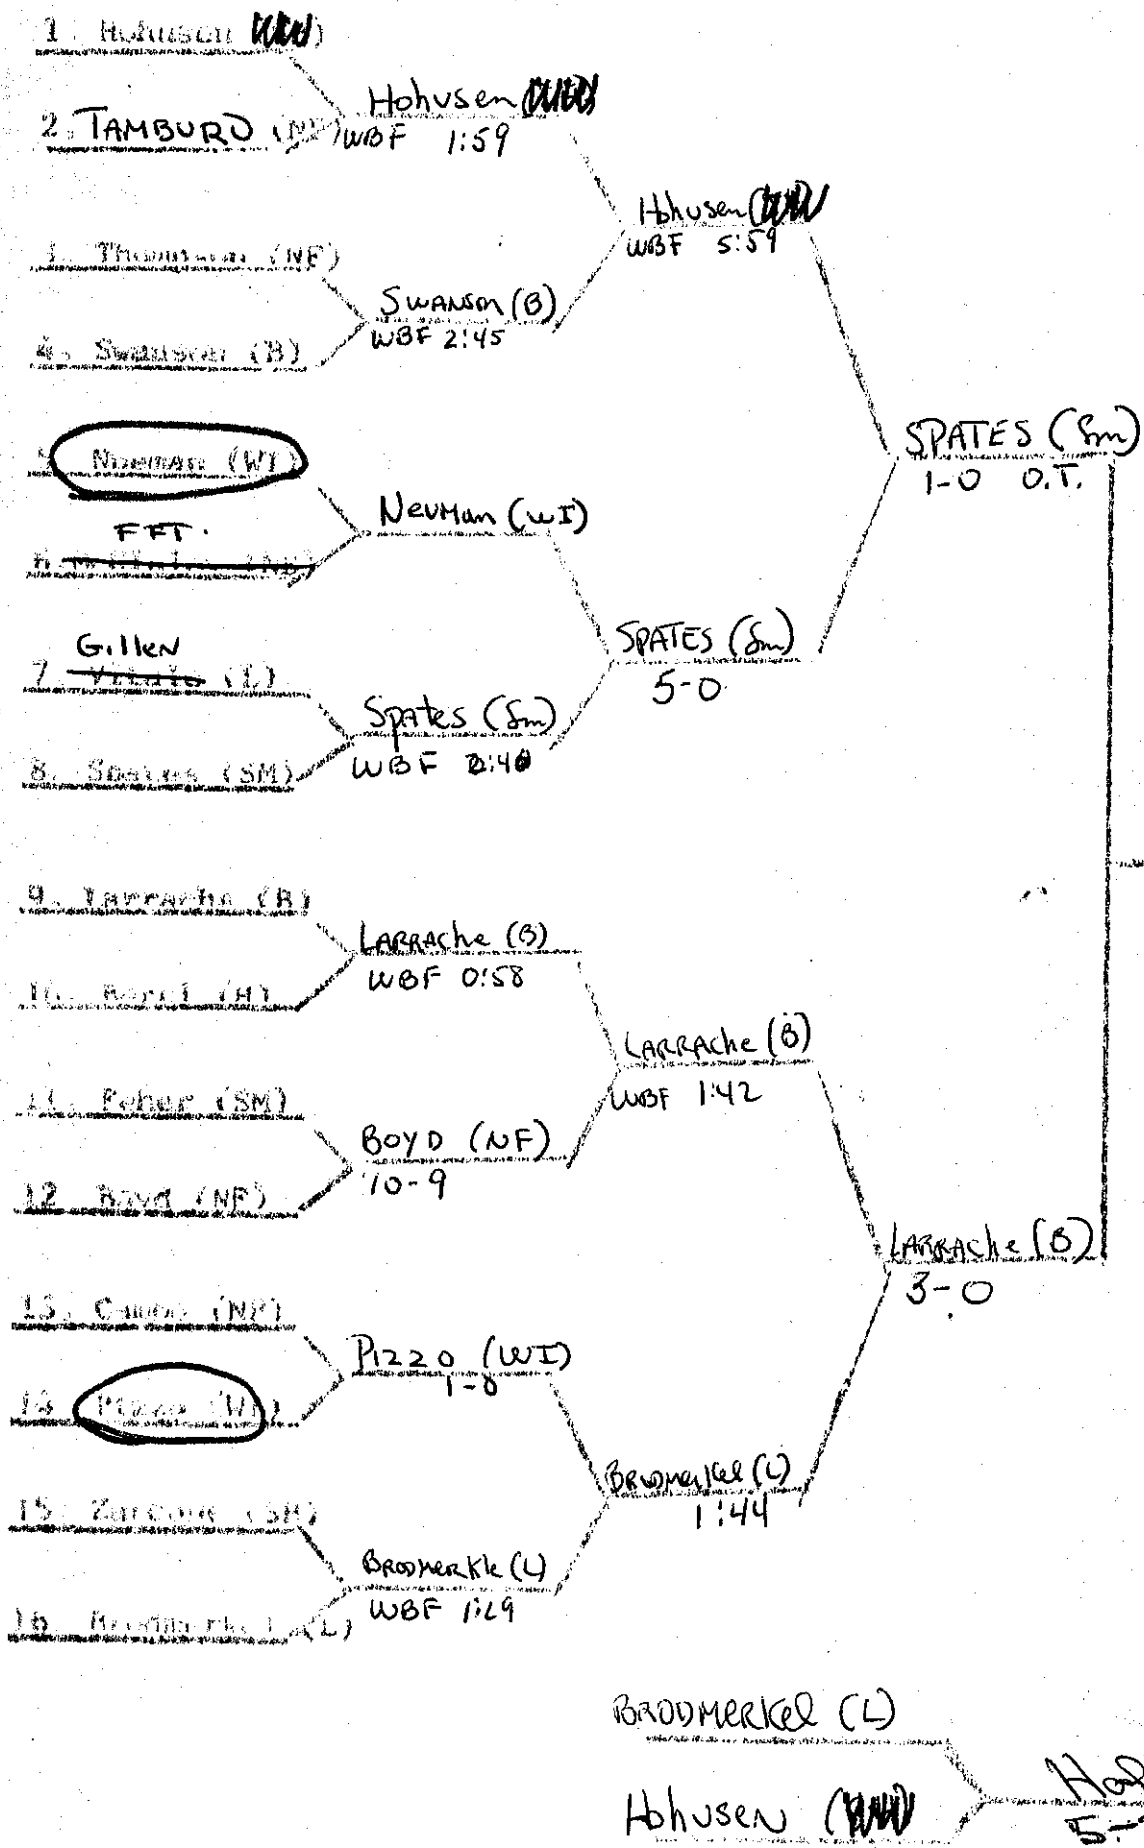

LEAGUE I - 1969-1970

101 lbs.

Goodfellow
3-2

Pucillo (BR)
Evans (NE)
WBF :40

Spates
0-2

Brodmerkel (L)

Hohusen (W)

Hohusen - W
5-0