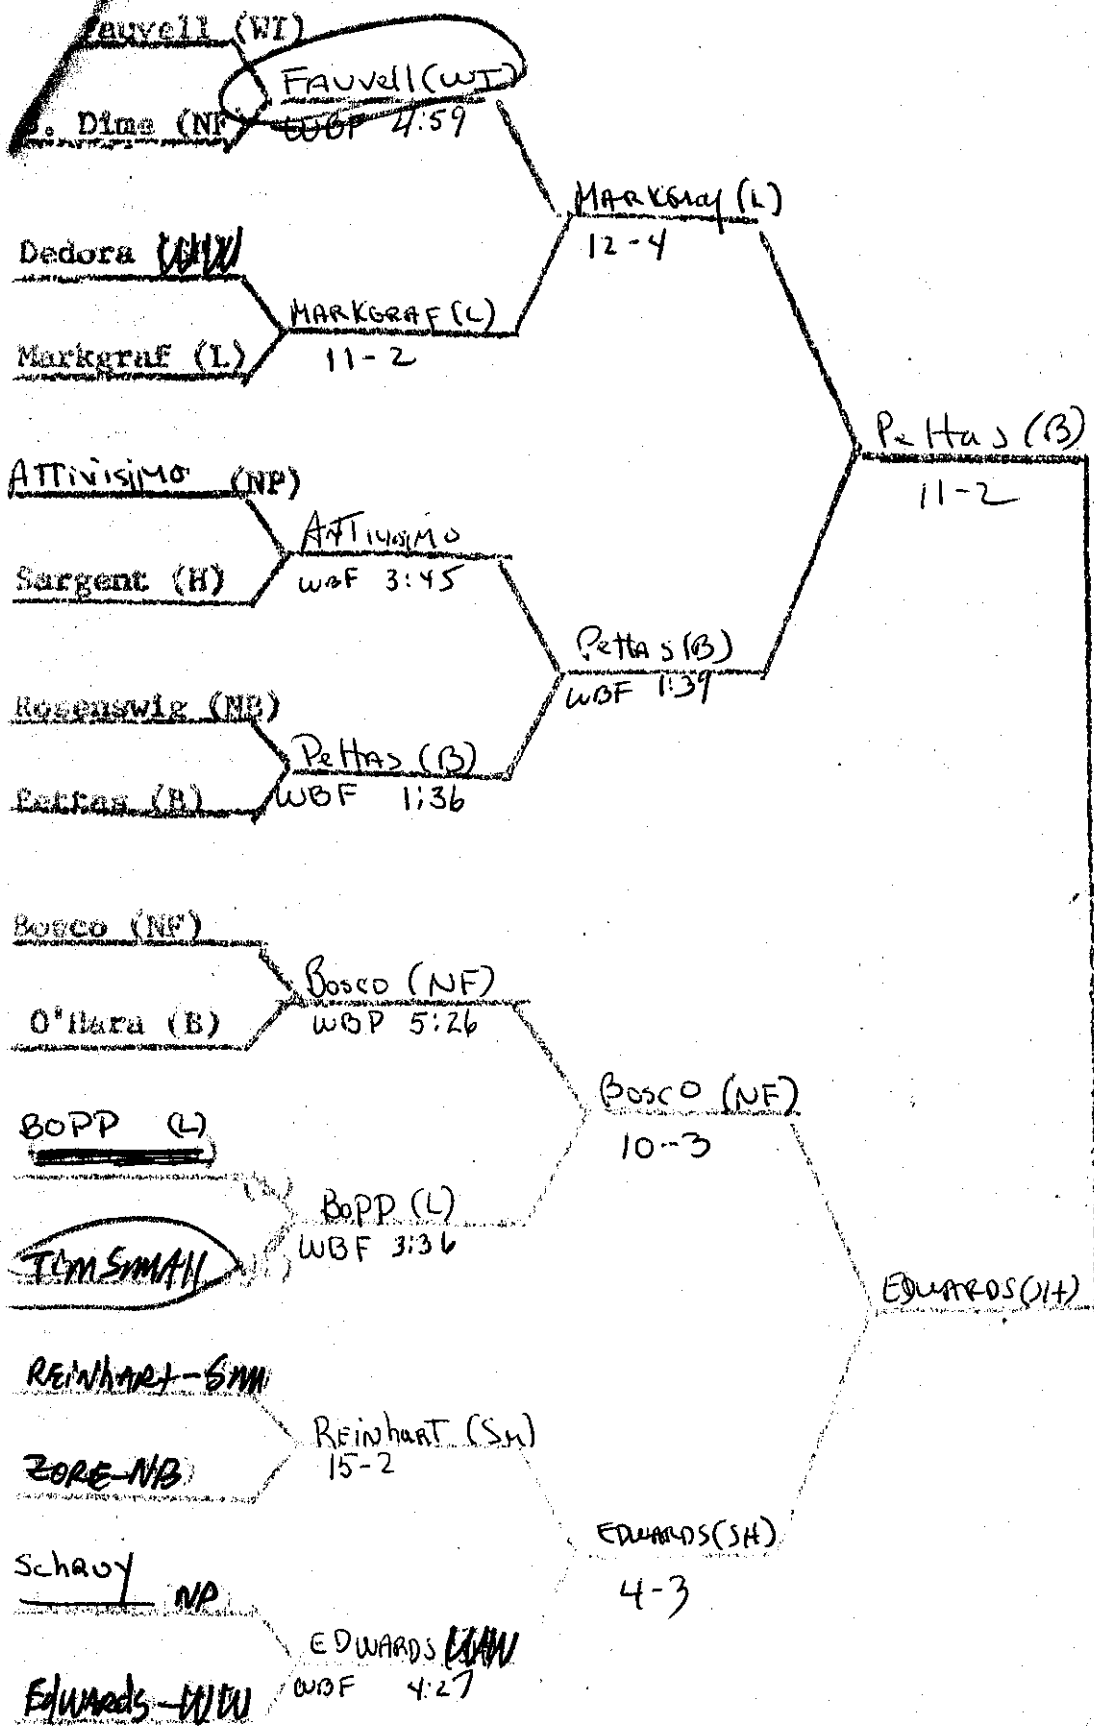

Petras
9-3

MARKGRAF (L)

BOSCO (NF)

Bosco
4-2