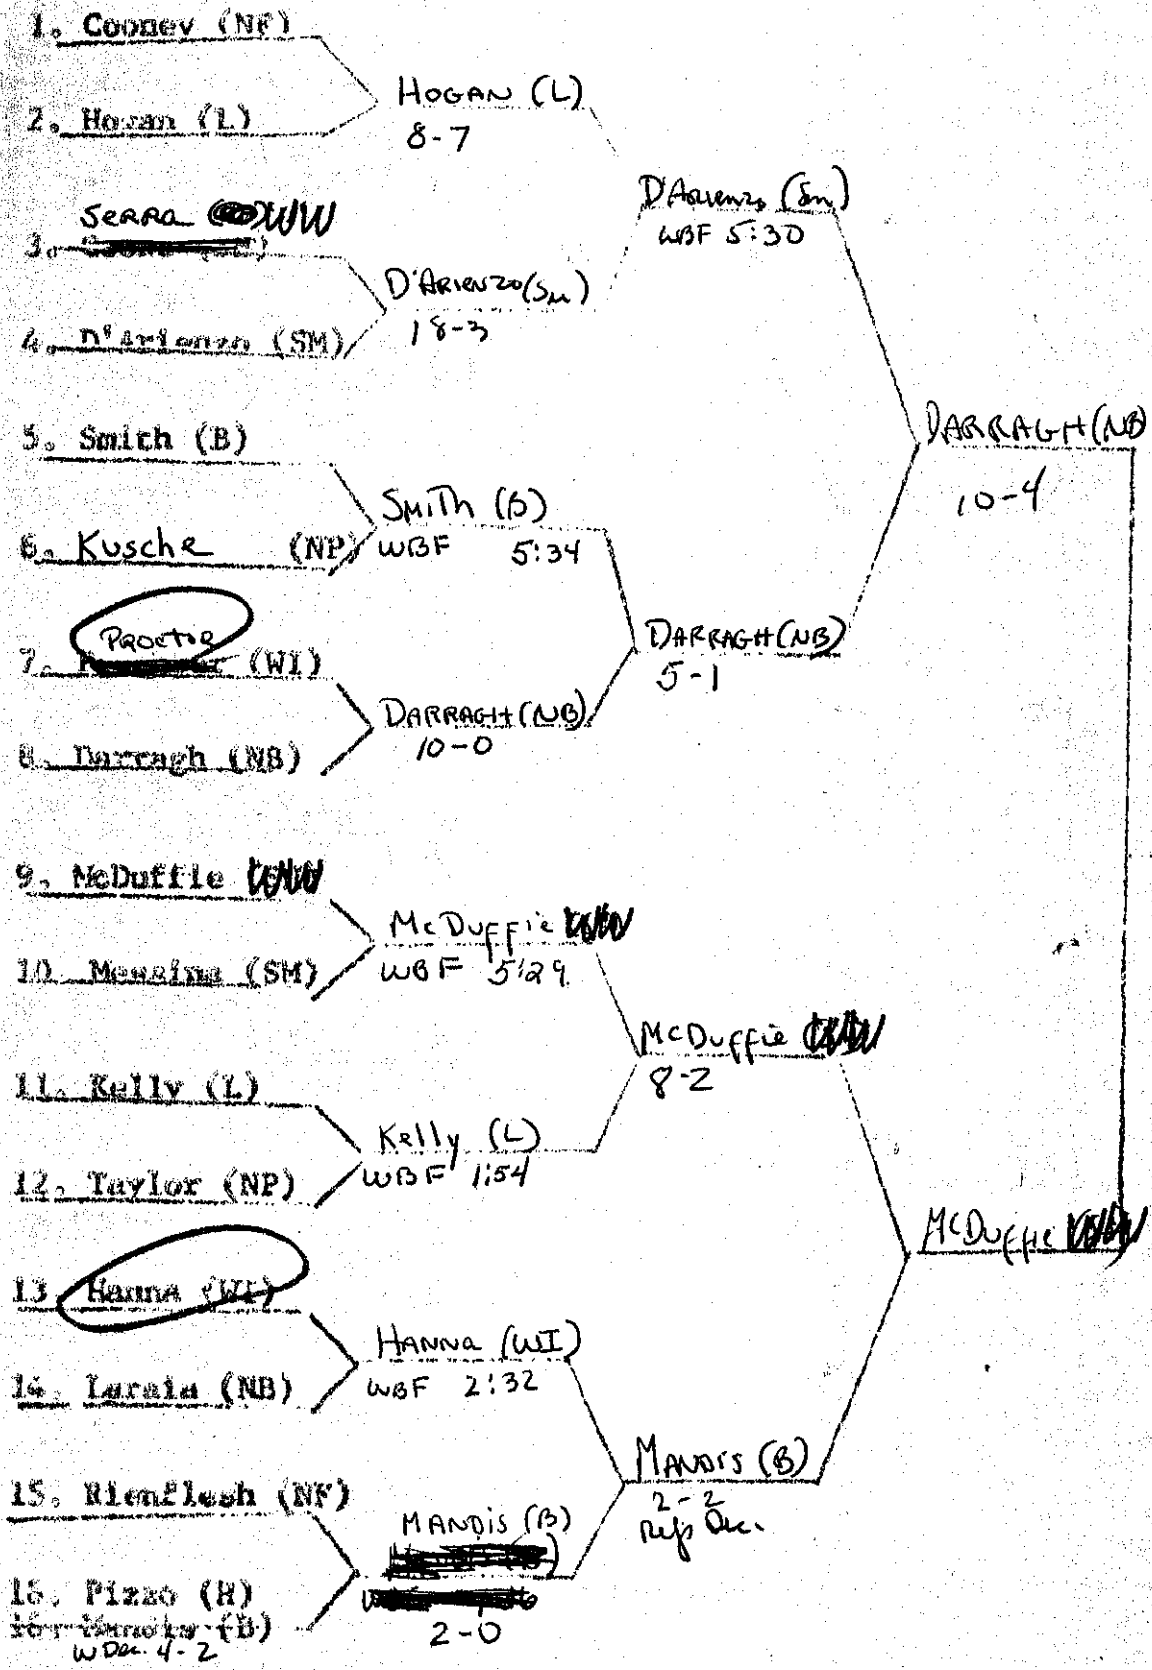

158 lbs.

~~McDuffie (XW)~~
3-2