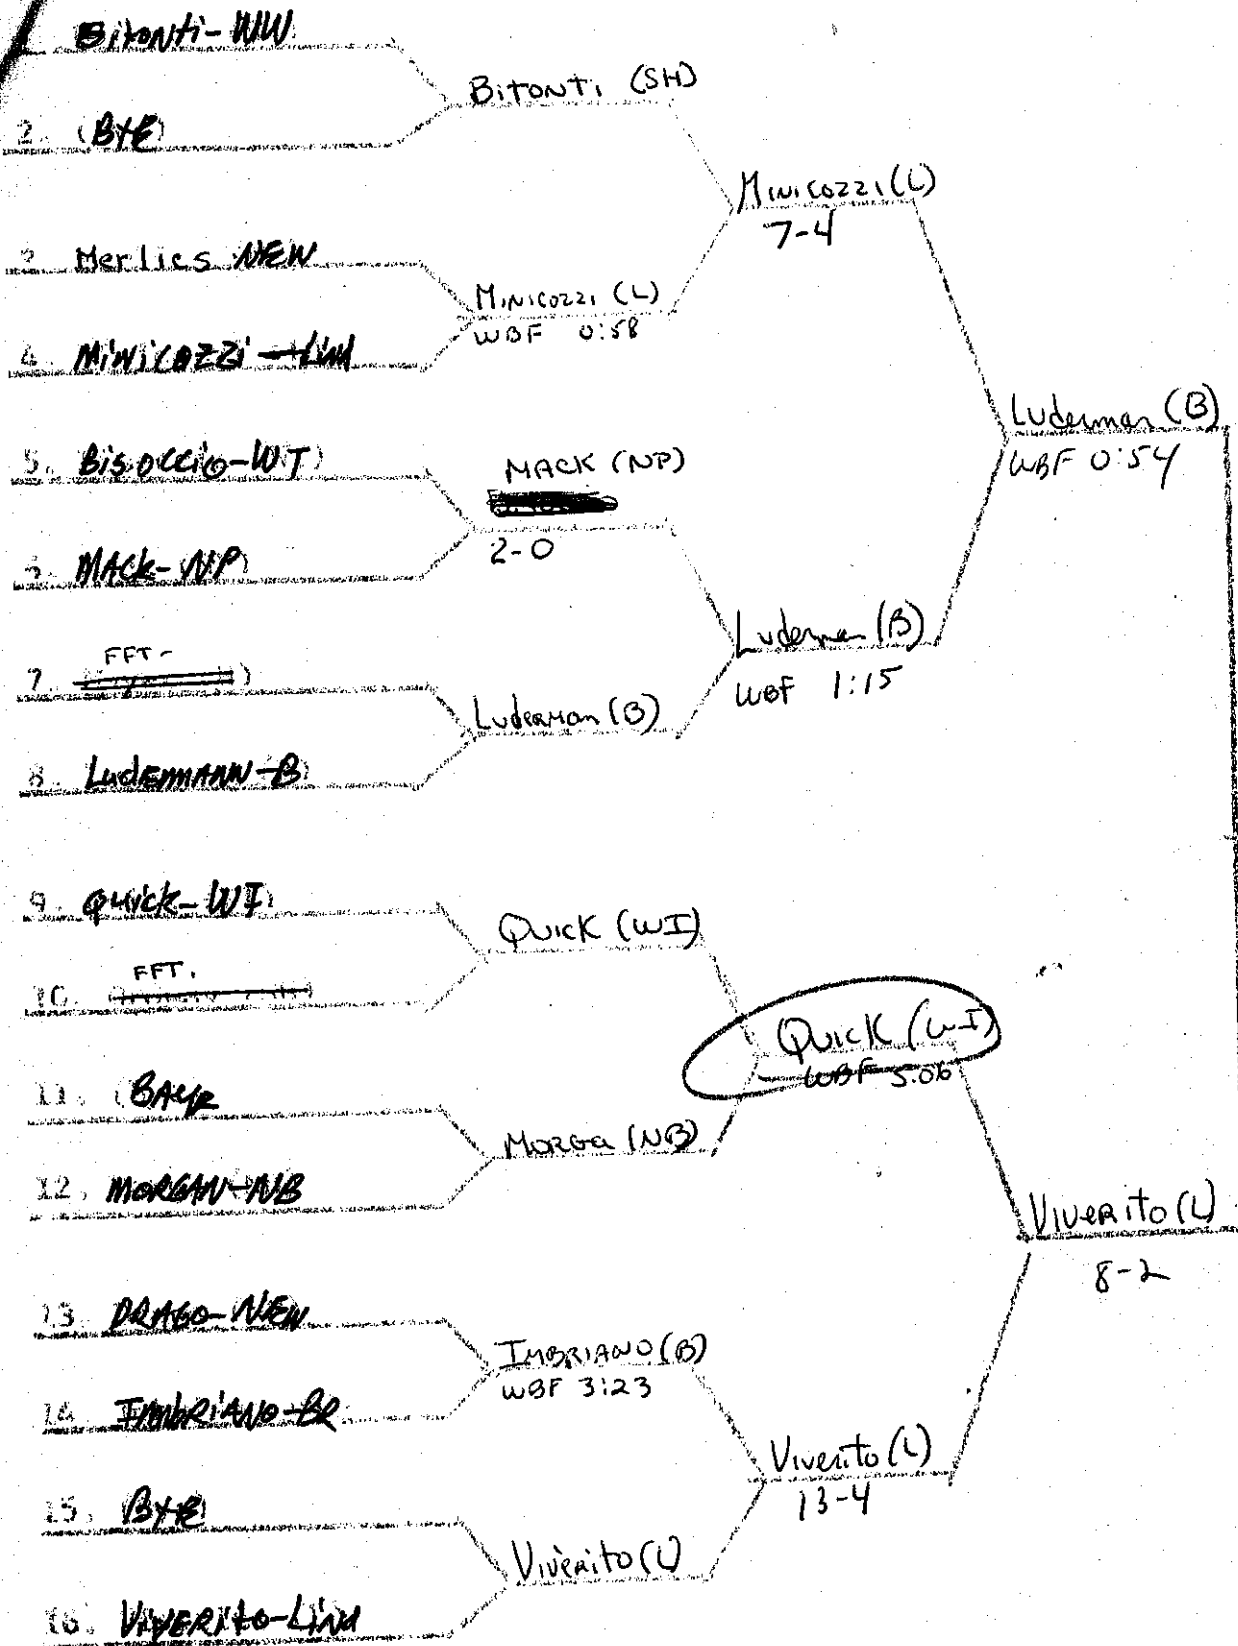

LEAGUE I - 1969-1970

101 lbs.

Goodfellow
3-2

Pucillo (BR)
Evans (NE)
WBF :40

Spates
0-2

Brodmerkel (L)

Hohusen (W)

Hohusen - W
5-0

Bosco
4-2

~~Ludeman~~
Pin

MINICOZZI (L)

QUICK (WI)

~~MINICOZZI~~ 9-6

Calise-NEW

BYE

Calise (NF)