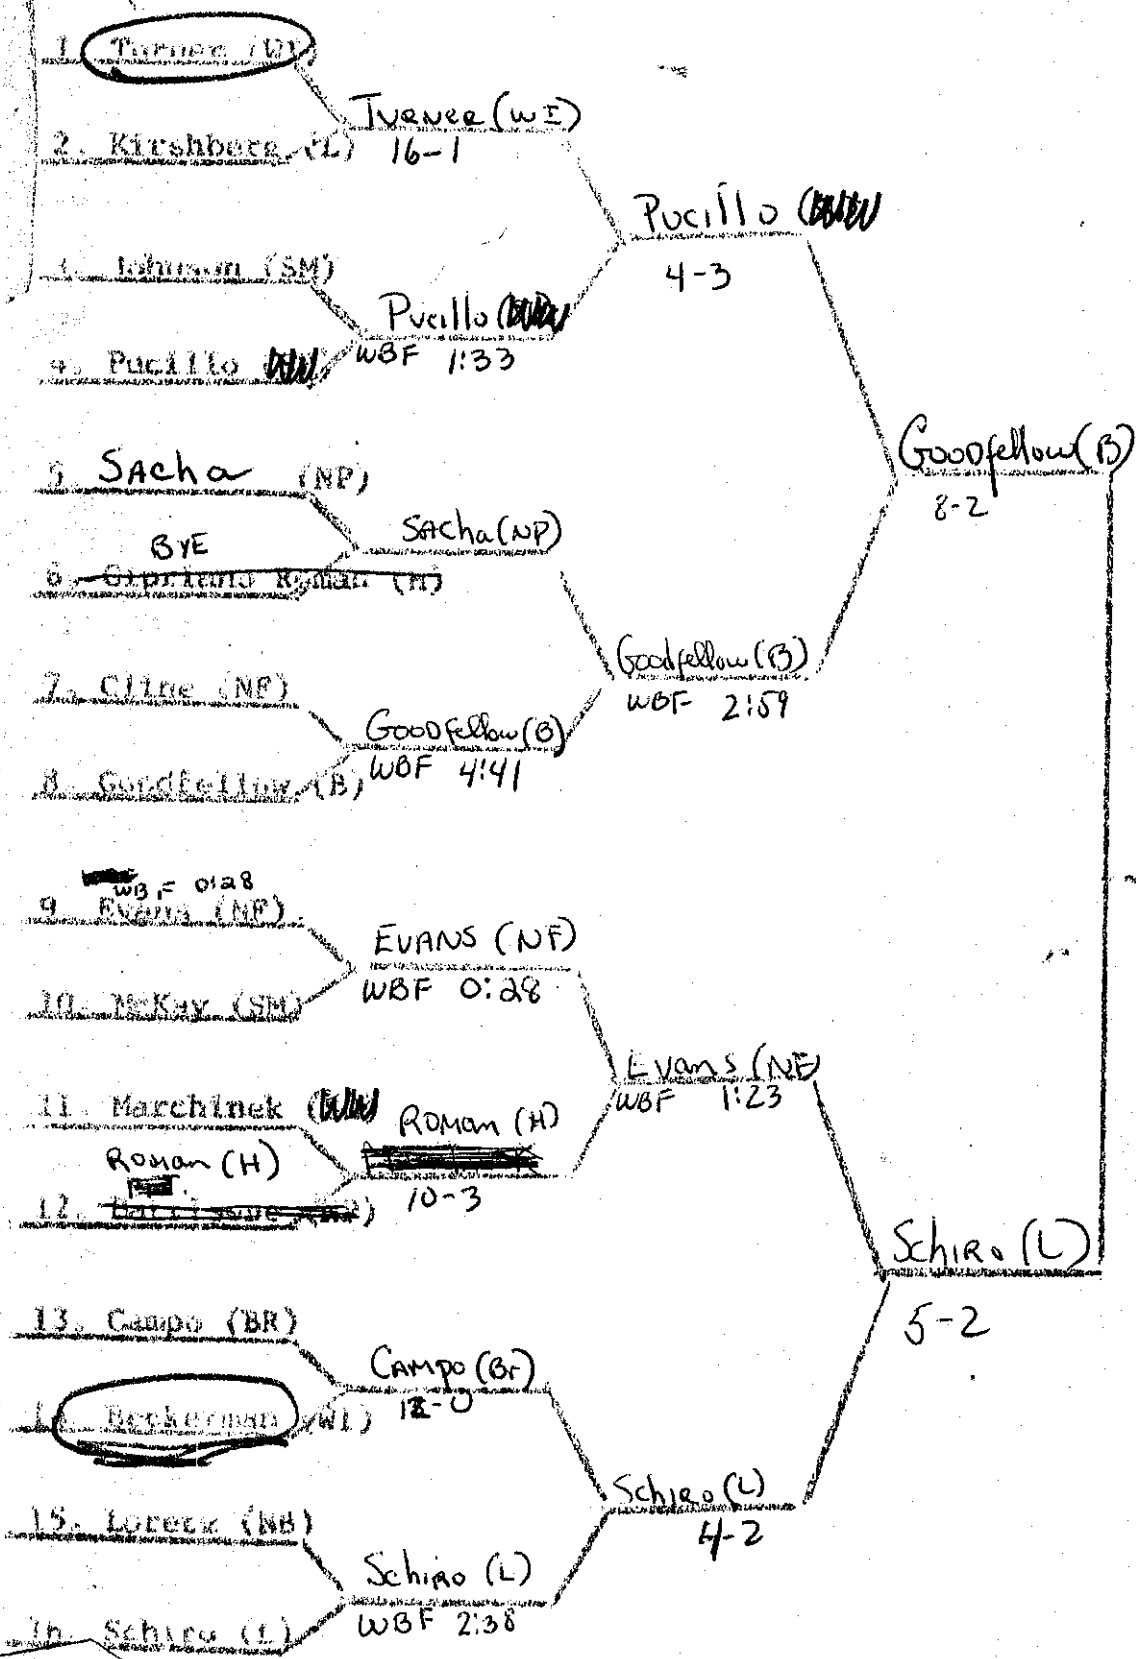

LEAGUE I - 1969-1970

101 lbs.

Goodfellow
3-2

Pucillo (BR)
Evans (NE)
WBF :40

Spates
0-2

Brodmerkel (L)

Hohusen (W)

Hohusen - W
5-0

Bosco
4-2

~~Ludeman~~
Pin

MINICOZZI (L)

QUICK (WI)

~~MINICOZZI~~ 9-6

Calise-NEW

BYE

Calise (NF)