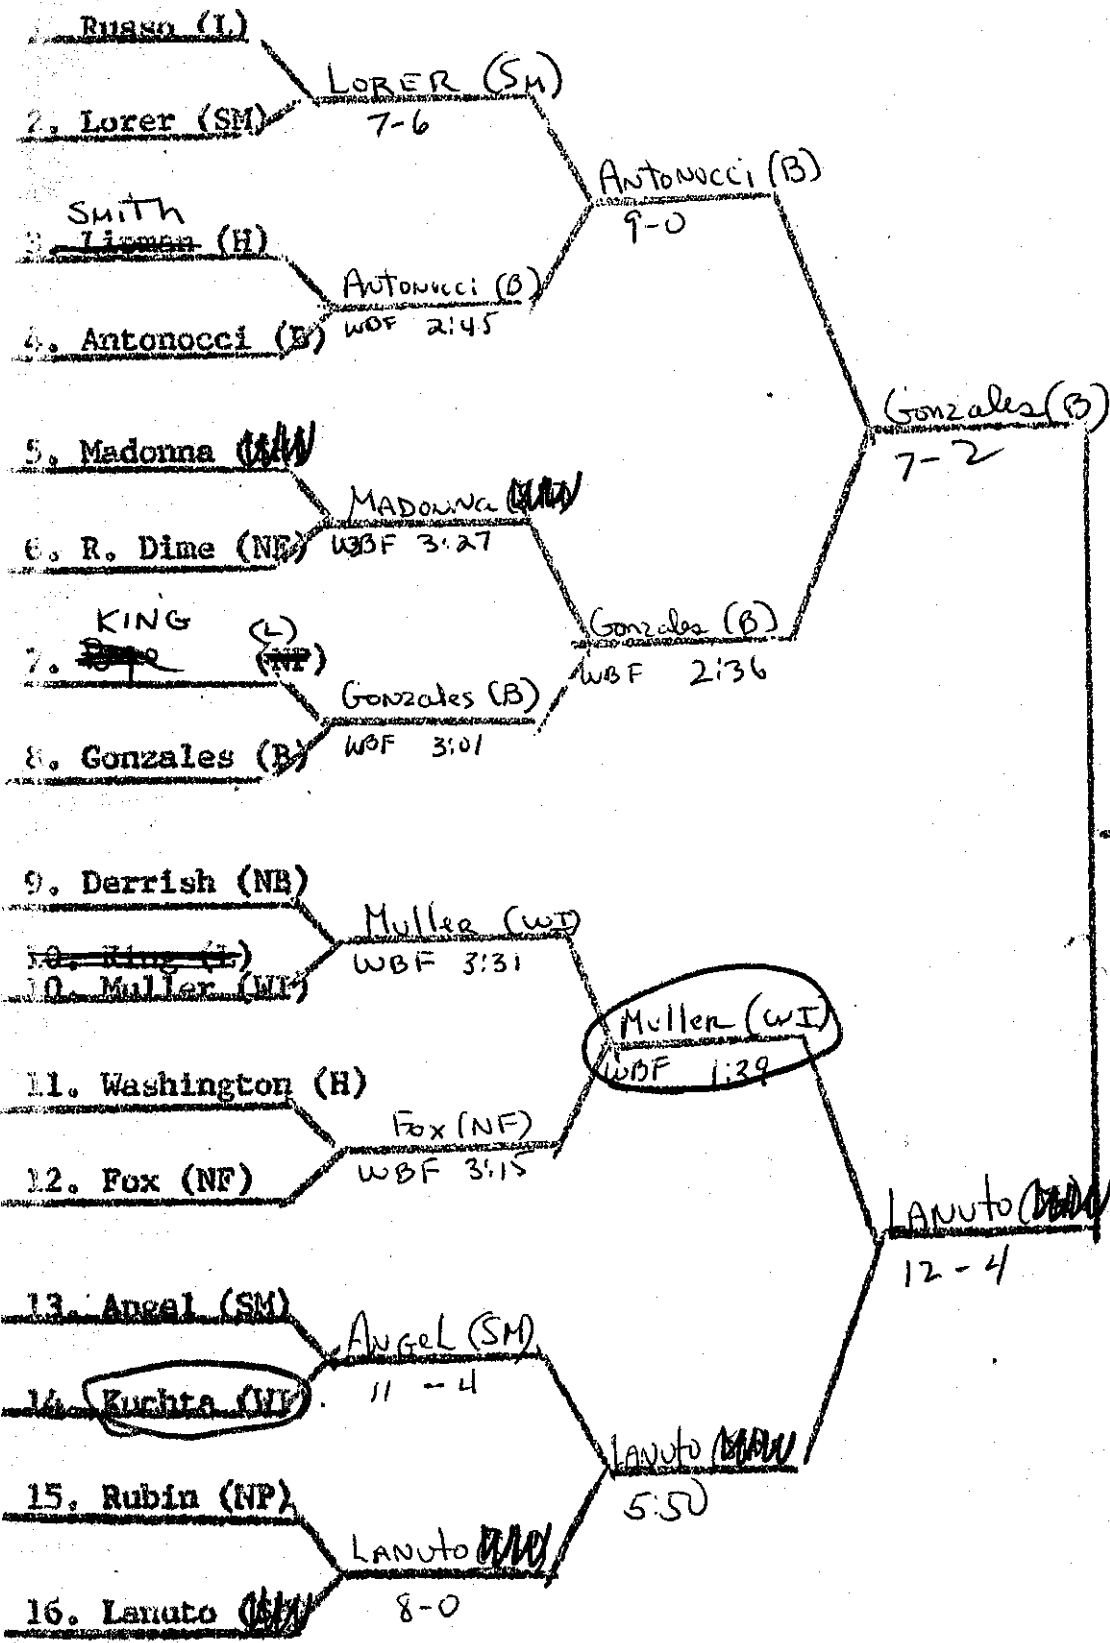

LEAGUE I - 1969-1970

101 lbs.

Goodfellow
3-2

Pucillo (BR)
Evans (NE)
WBF :40

Spates
0-2

Brodmerkel (L)

Hohusen (W)

Hohusen - W
5-0