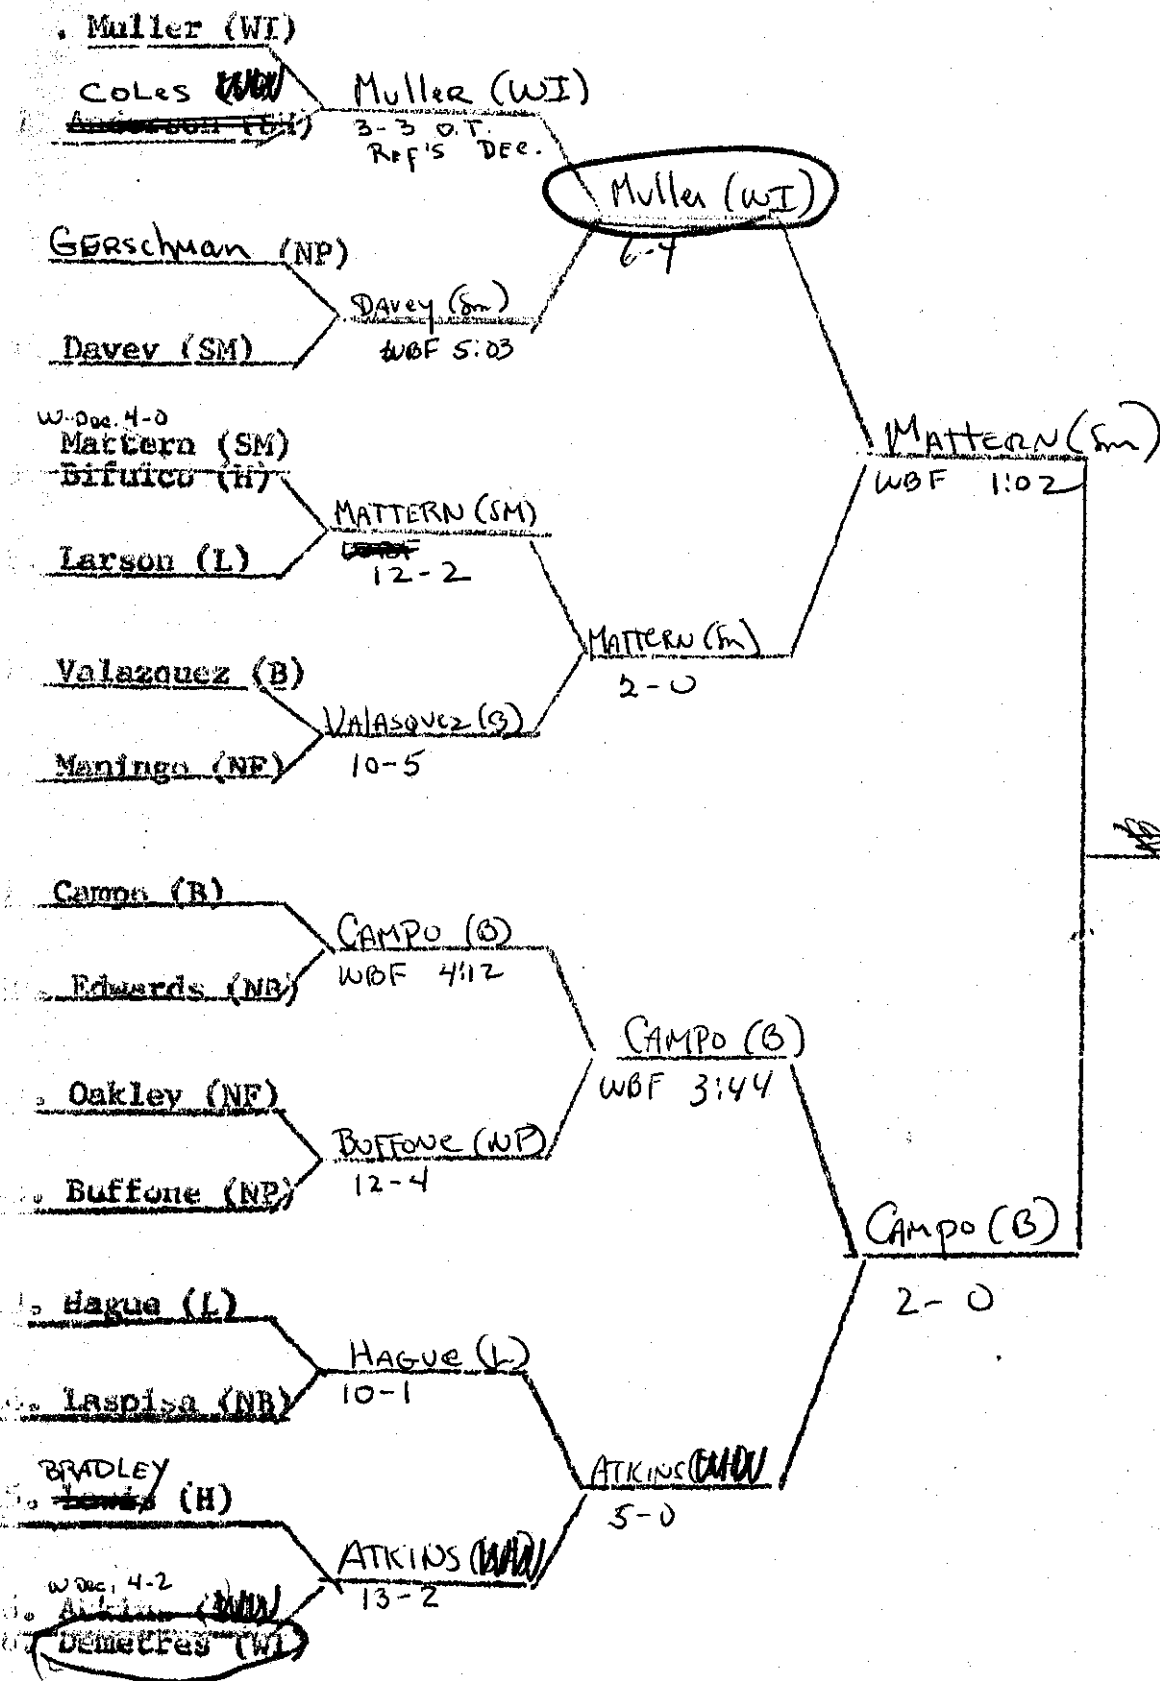

LEAGUE I - 1969-1970

101 lbs.

Goodfellow
3-2

Pucillo (BR)
Evans (NE)
WBF :40

Spates
0-2

Brodmerkel (L)

Hohusen (W)

Hohusen - W
5-0