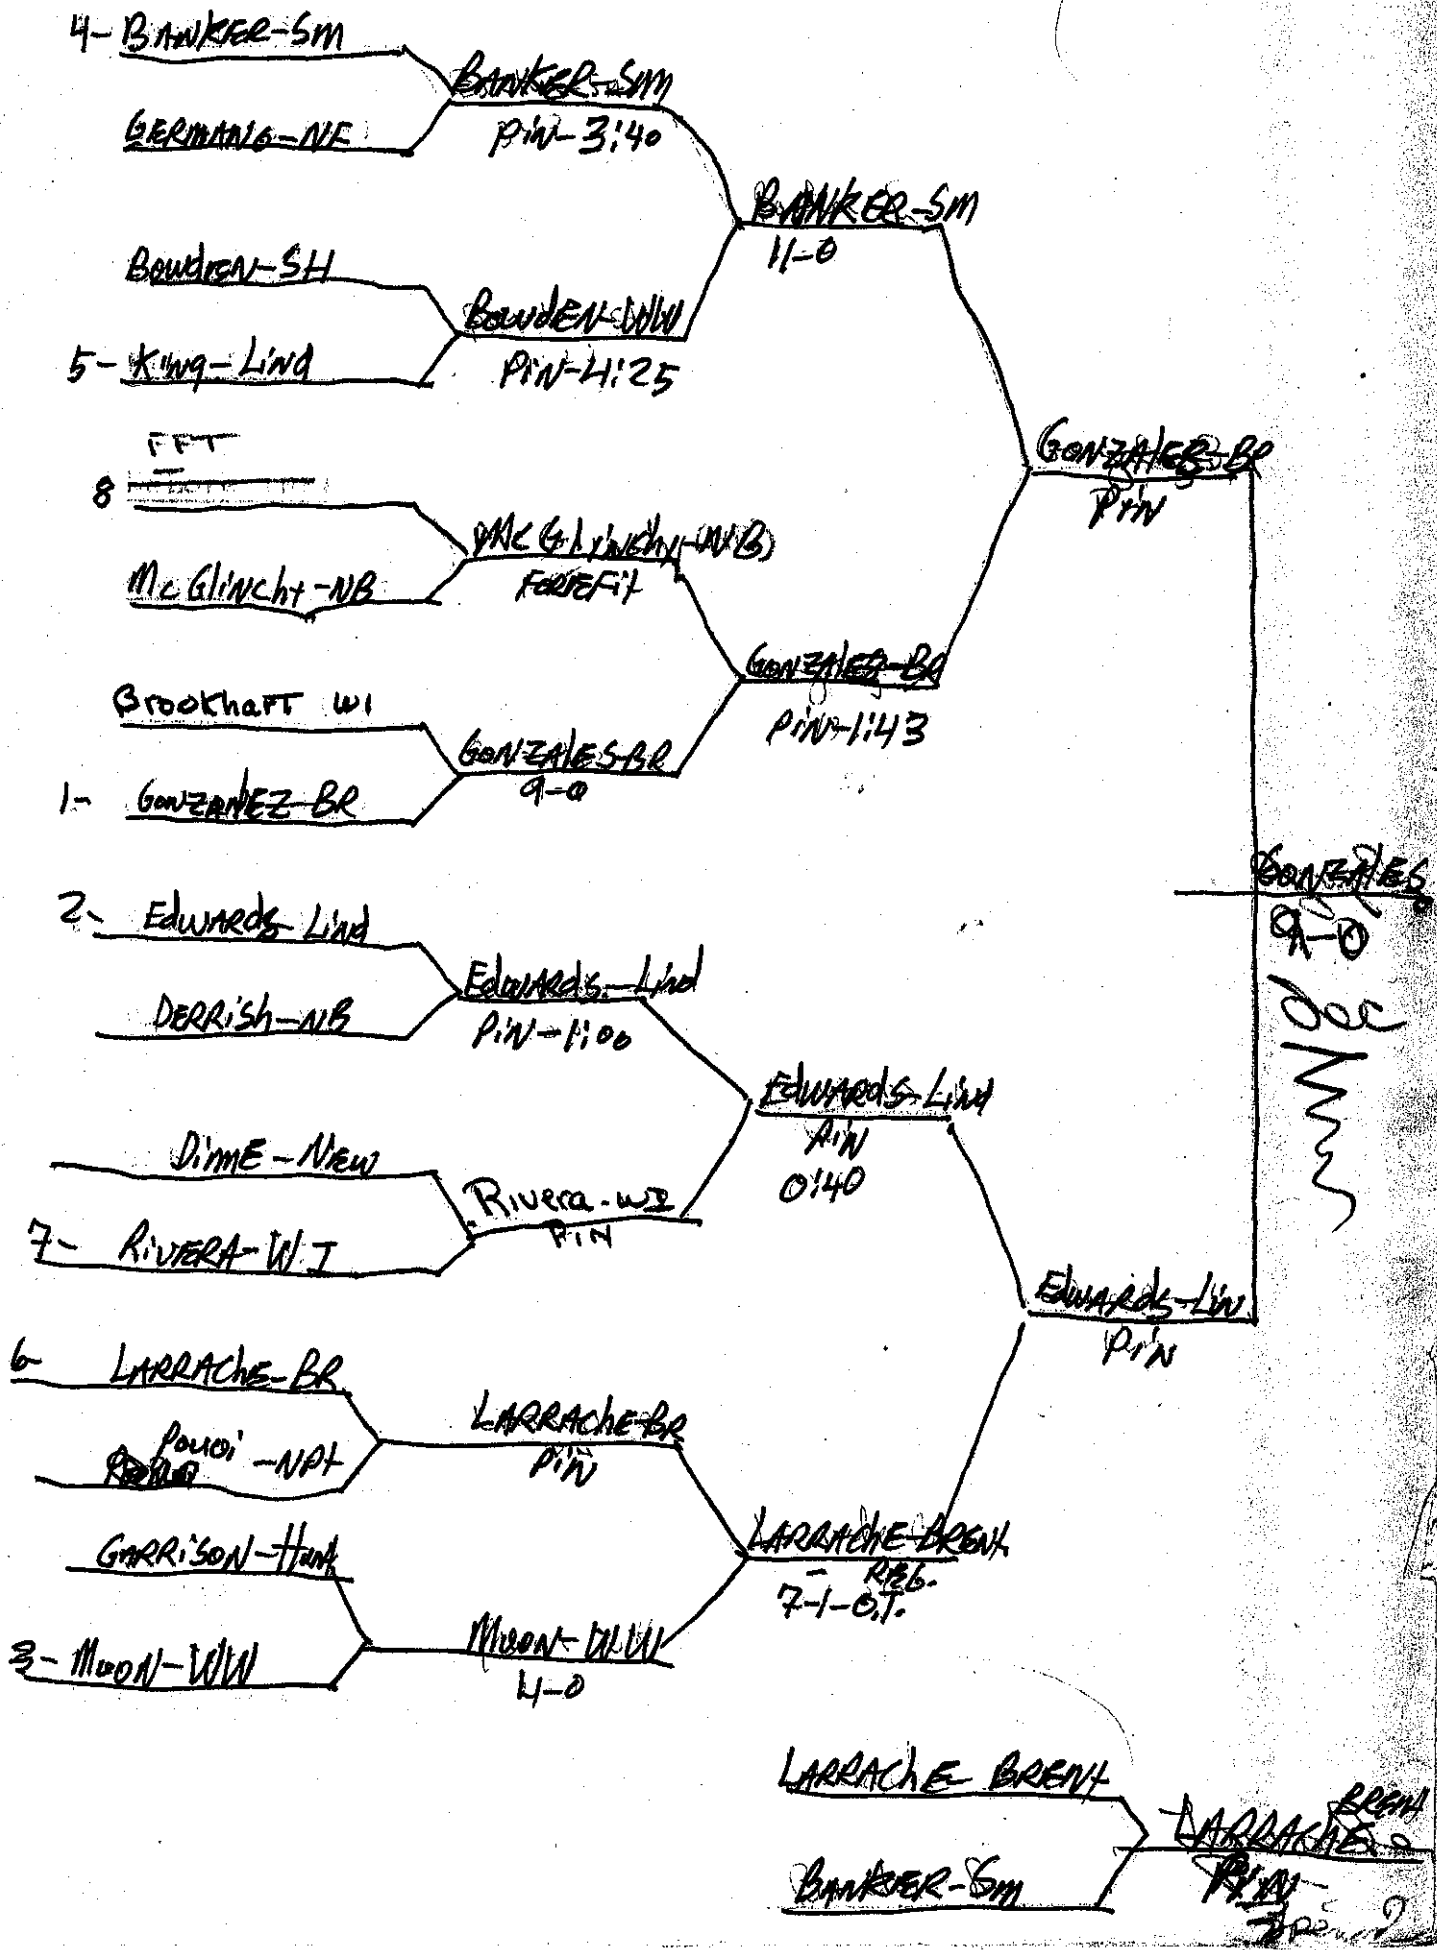

1969 LEAGUE I at Brentwood of pounds:

Hunt
EDWARDS
REFEREE'S
CRITERIA.

115 Pounds:

~~4~~ ~~AMES-LW~~
Buffone (NP) AMES-LW
DEC

Gonzalez (BR)

5 Lo (NF)

8 Weinberg (H)

Long (SM)