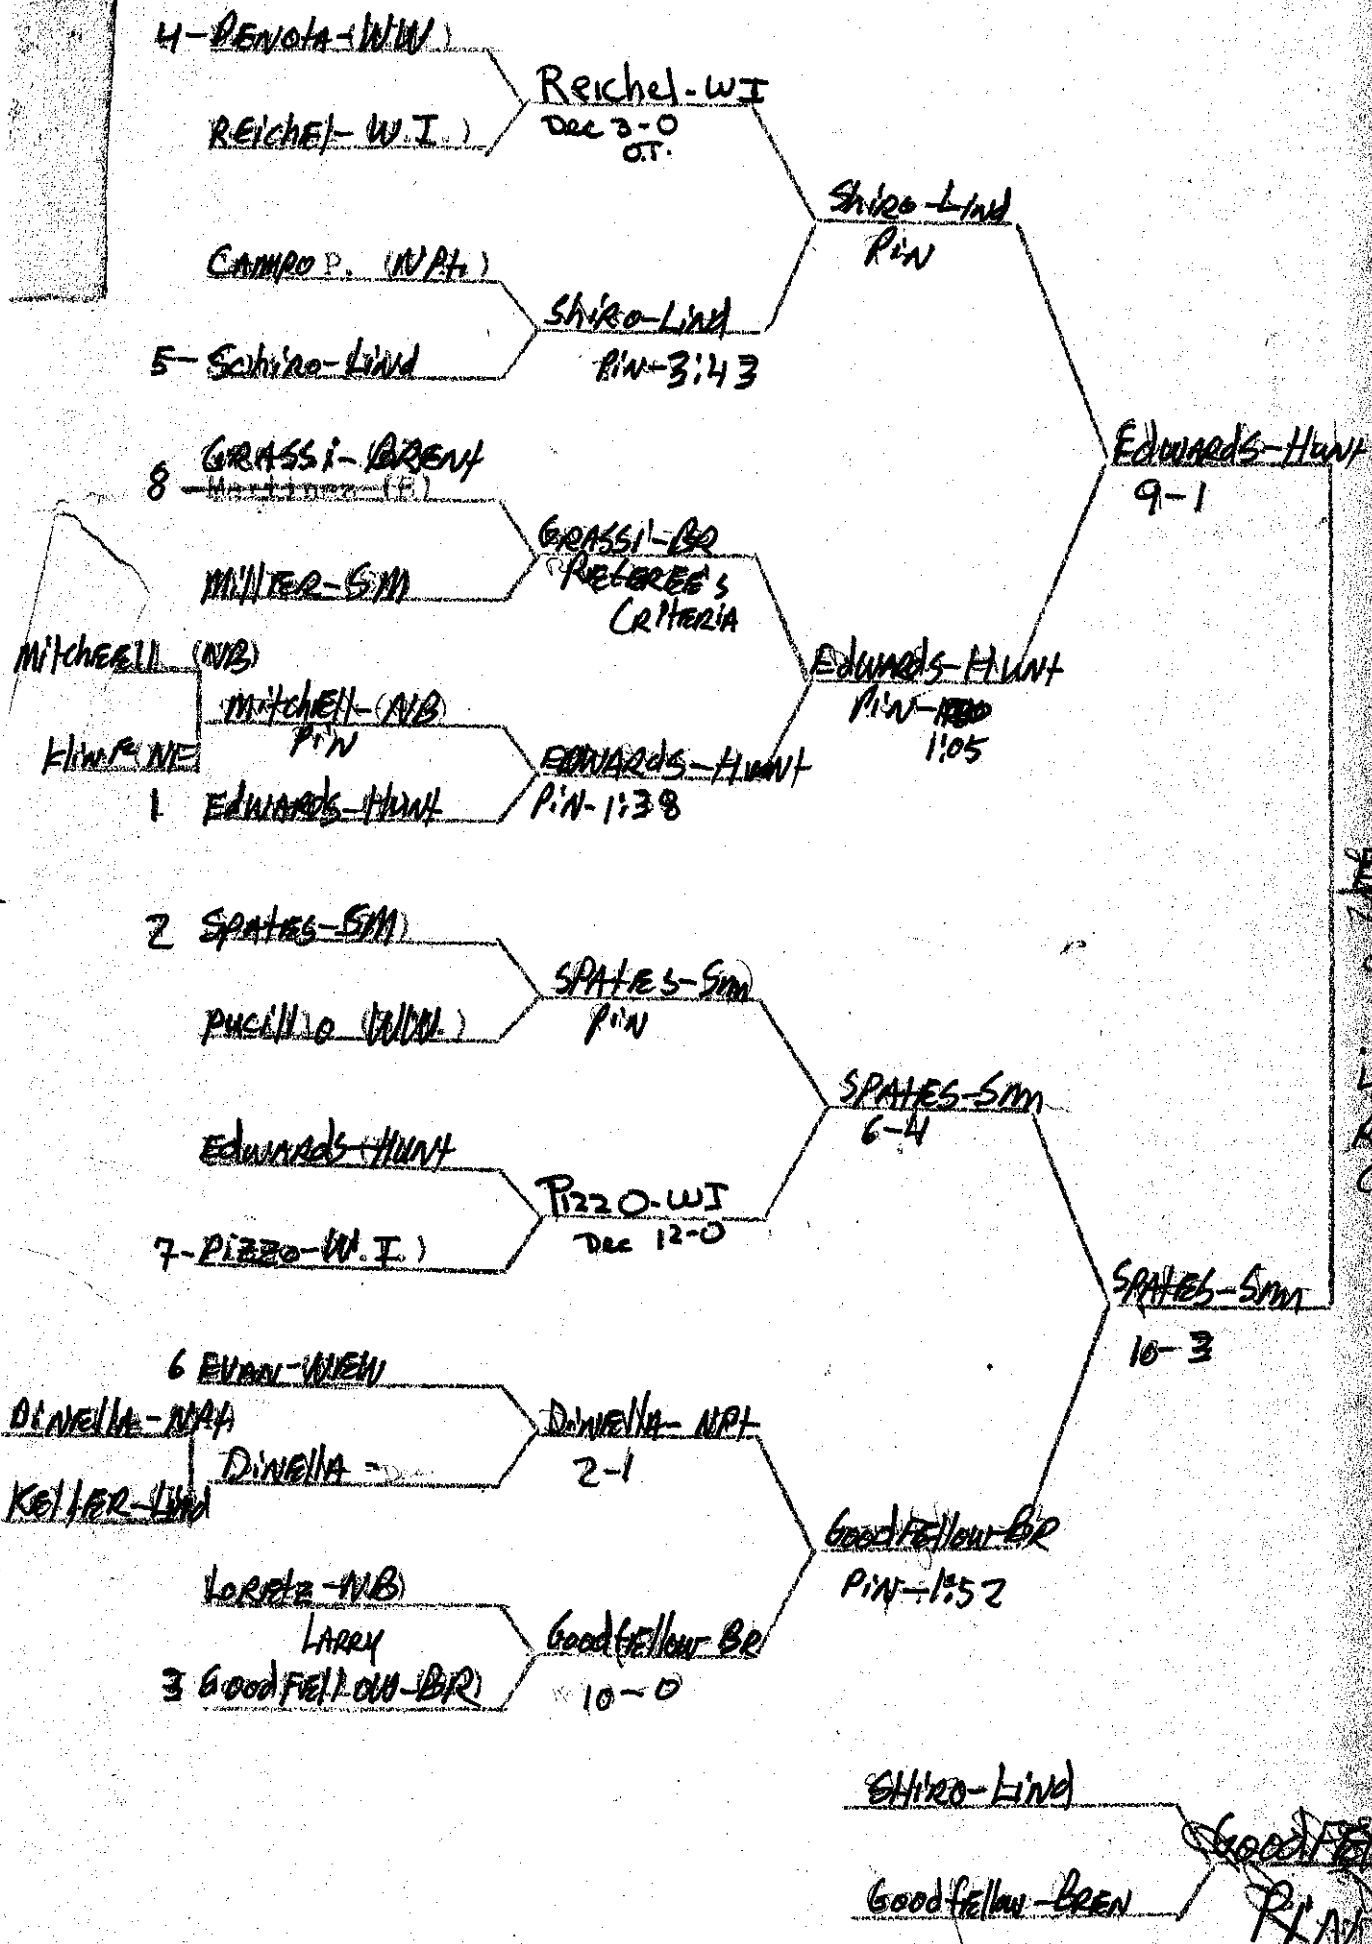

1969 LEAGUE I at Brentwood of pounds:

Hunt
EDWARDS
REFEREE'S
CRITERIA.

115 Pounds:

~~4~~ ~~AMES-LW~~
Buffone (NP) AMES-LW
DEC

Gonzalez (BR)

5 Lo (NF)

8 Weinberg (H)

Long (SM)