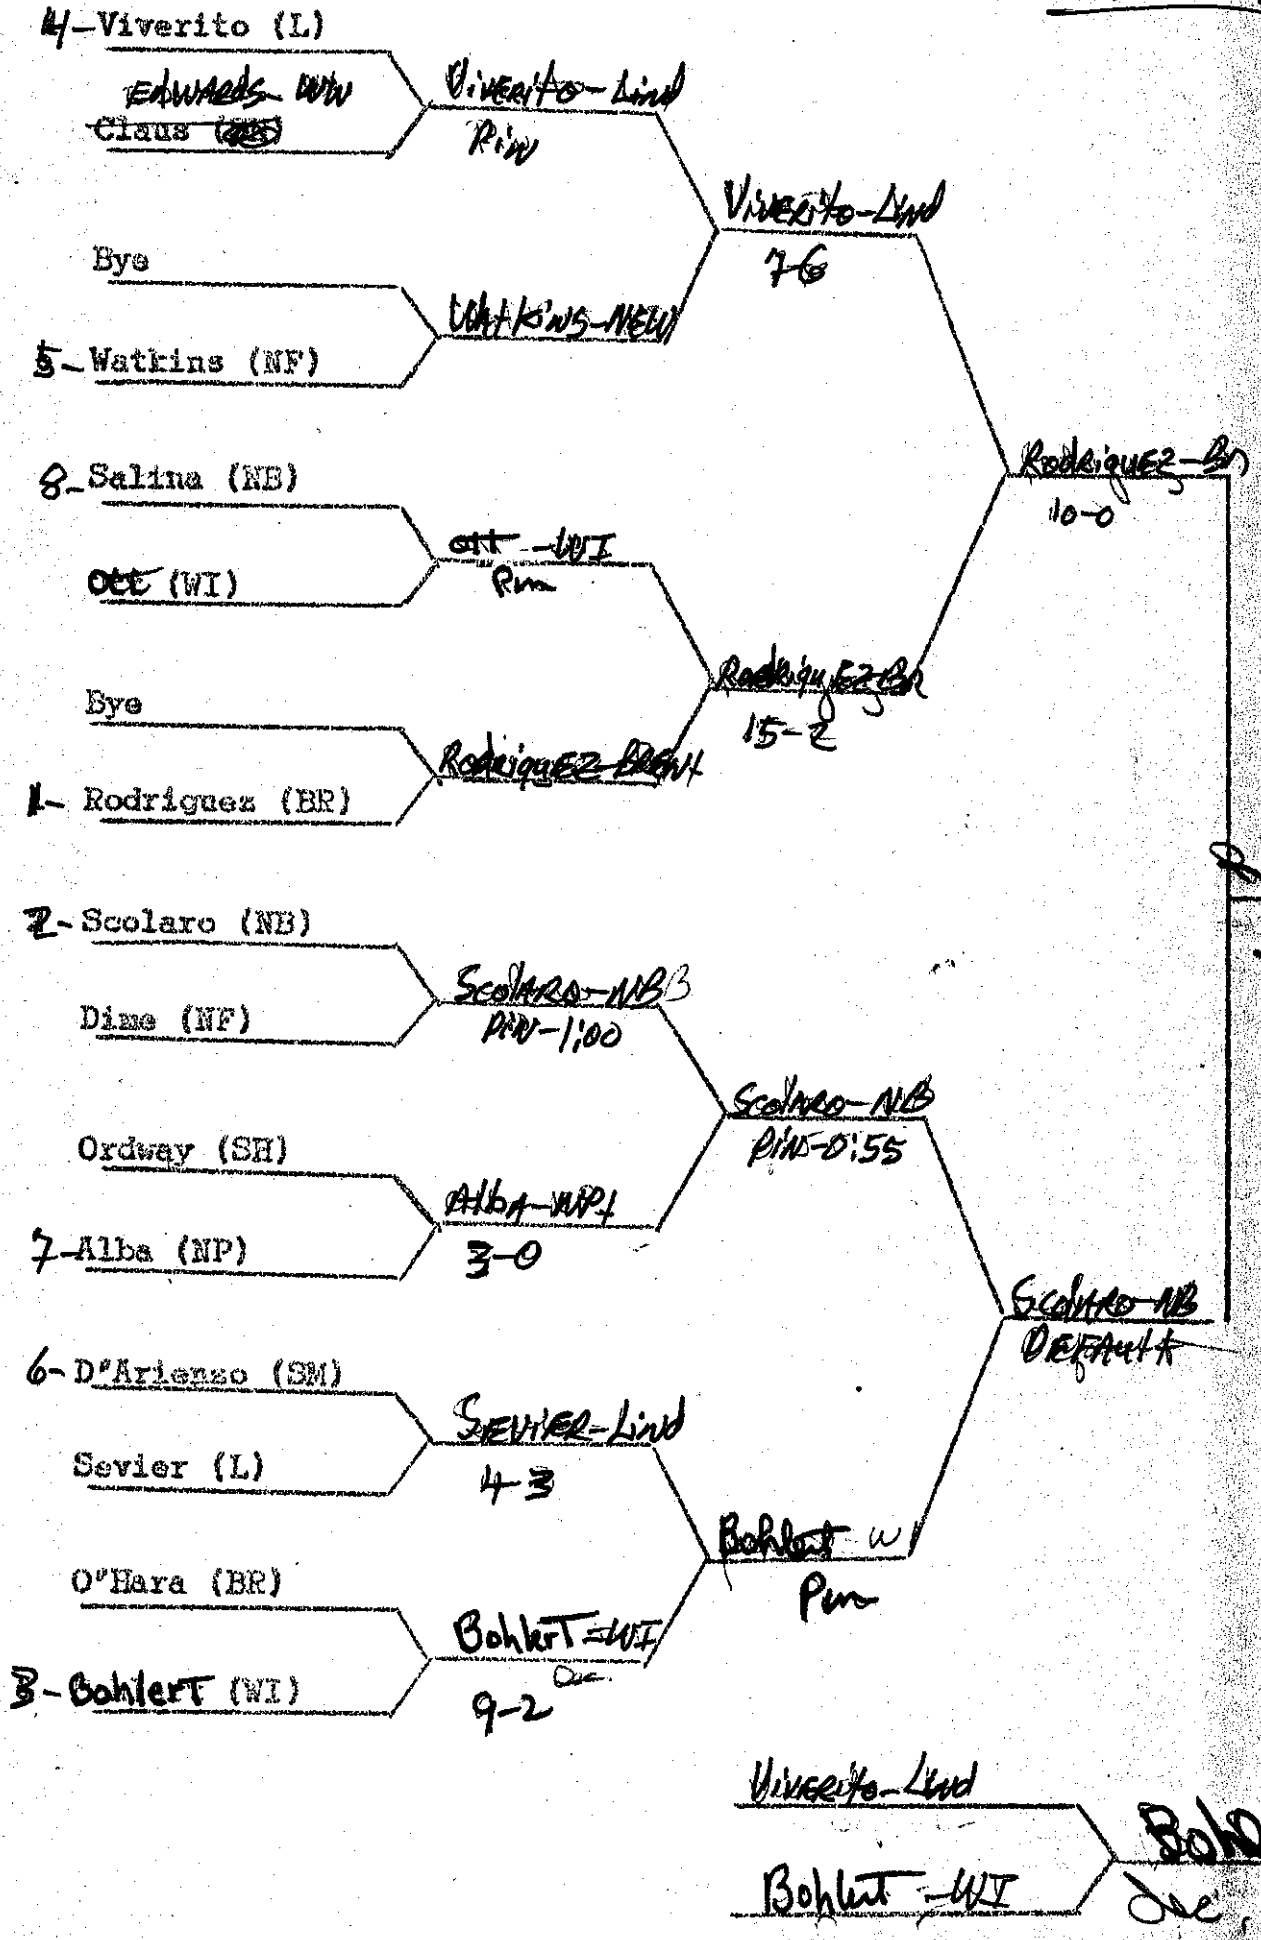

BANONOLI-L
0-0

WALTERS-SM
9-2

WALTERS-SM
14-2

ANTHONY-HUNT
8-0

MESSINA-SM

BANONOLI-L

MESSINA
4-3

218 POUNDS!