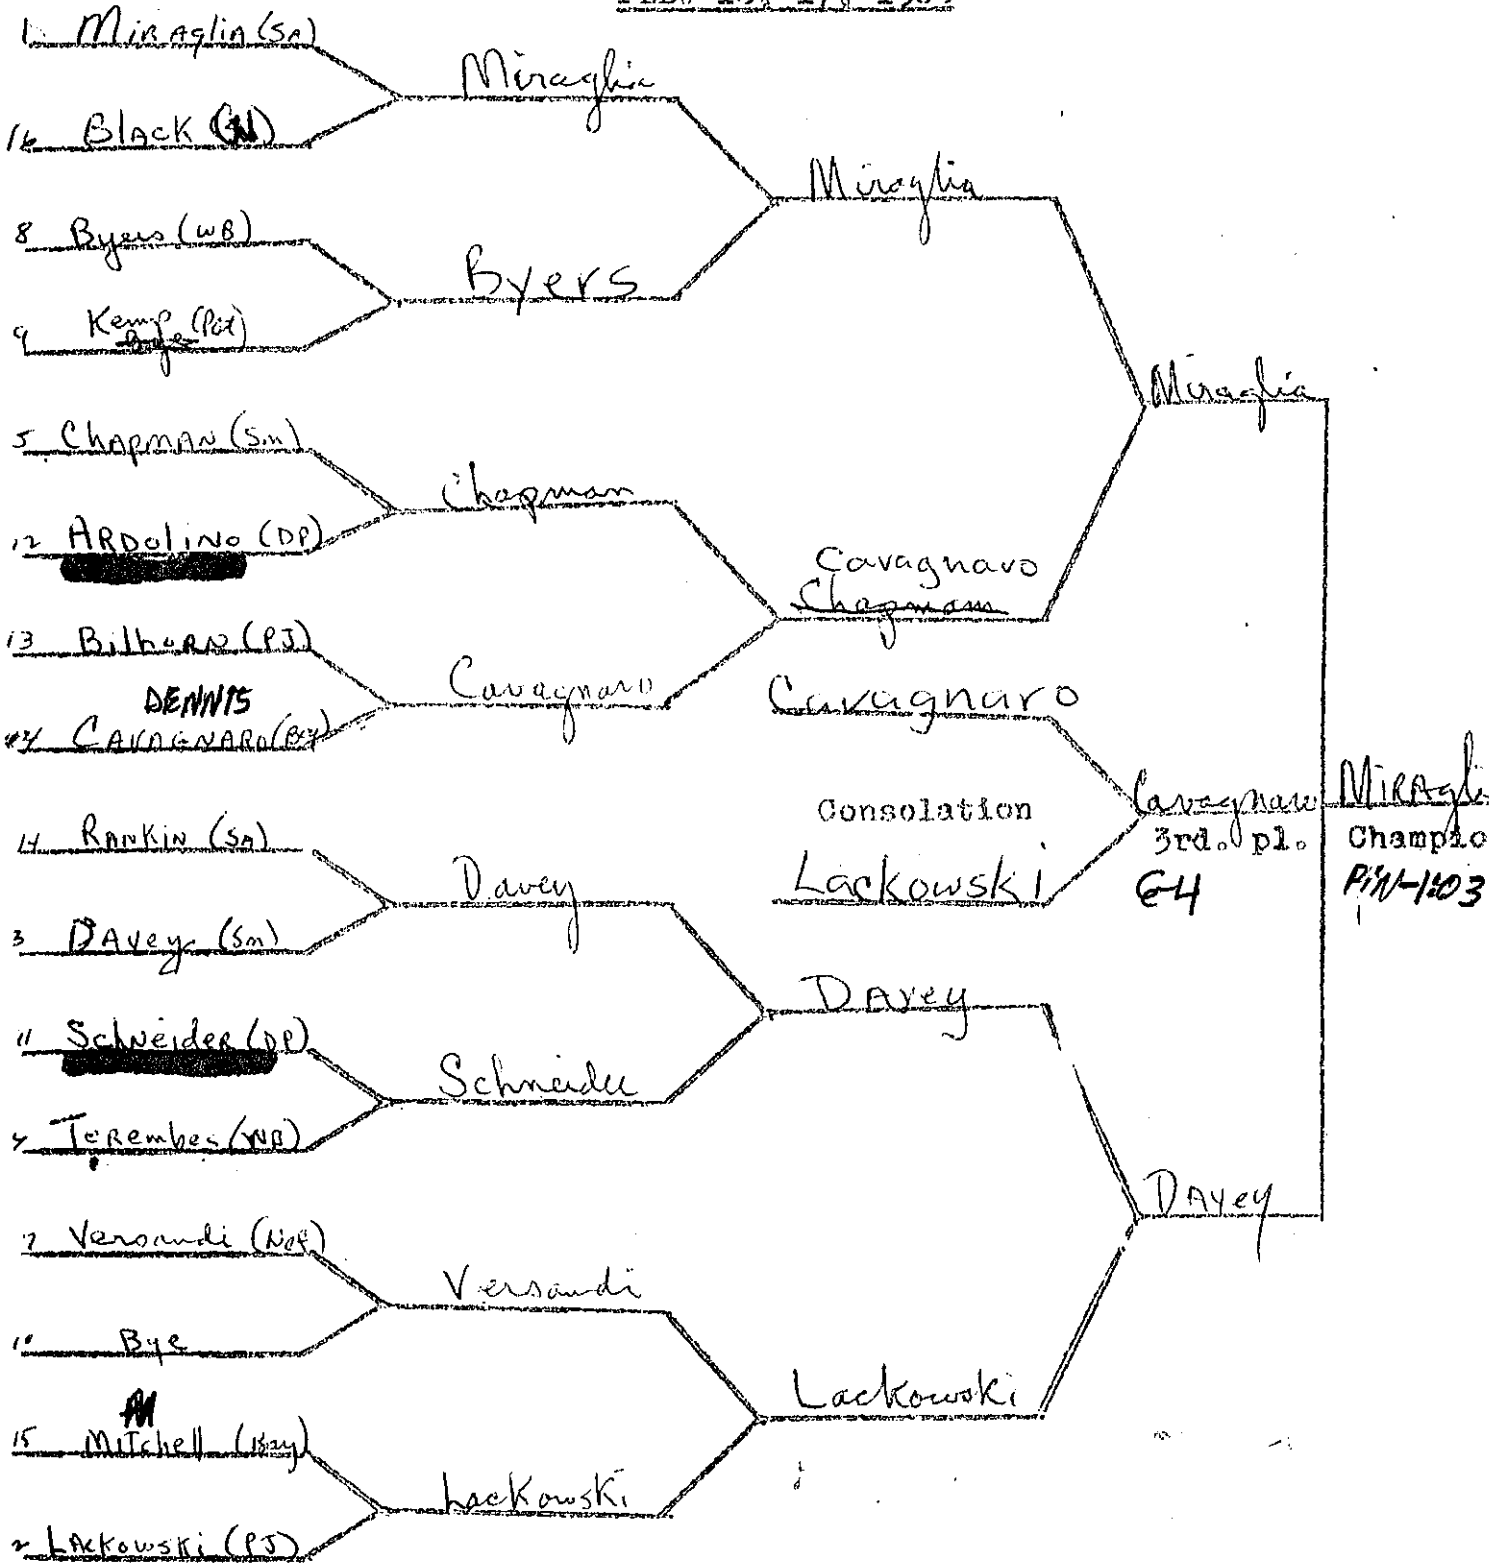

WGT. CLASS 123

LEAGUE 12 WRESTLING TOURNAMENT

NEWFIELD HIGH SCHOOL

FEB. 16, 17, 1968

WGT. CLASS 130

LEAGUE II WRESTLING TOURNAMENT

NEWFIELD HIGH SCHOOL

FEB. 16, 17, 1968