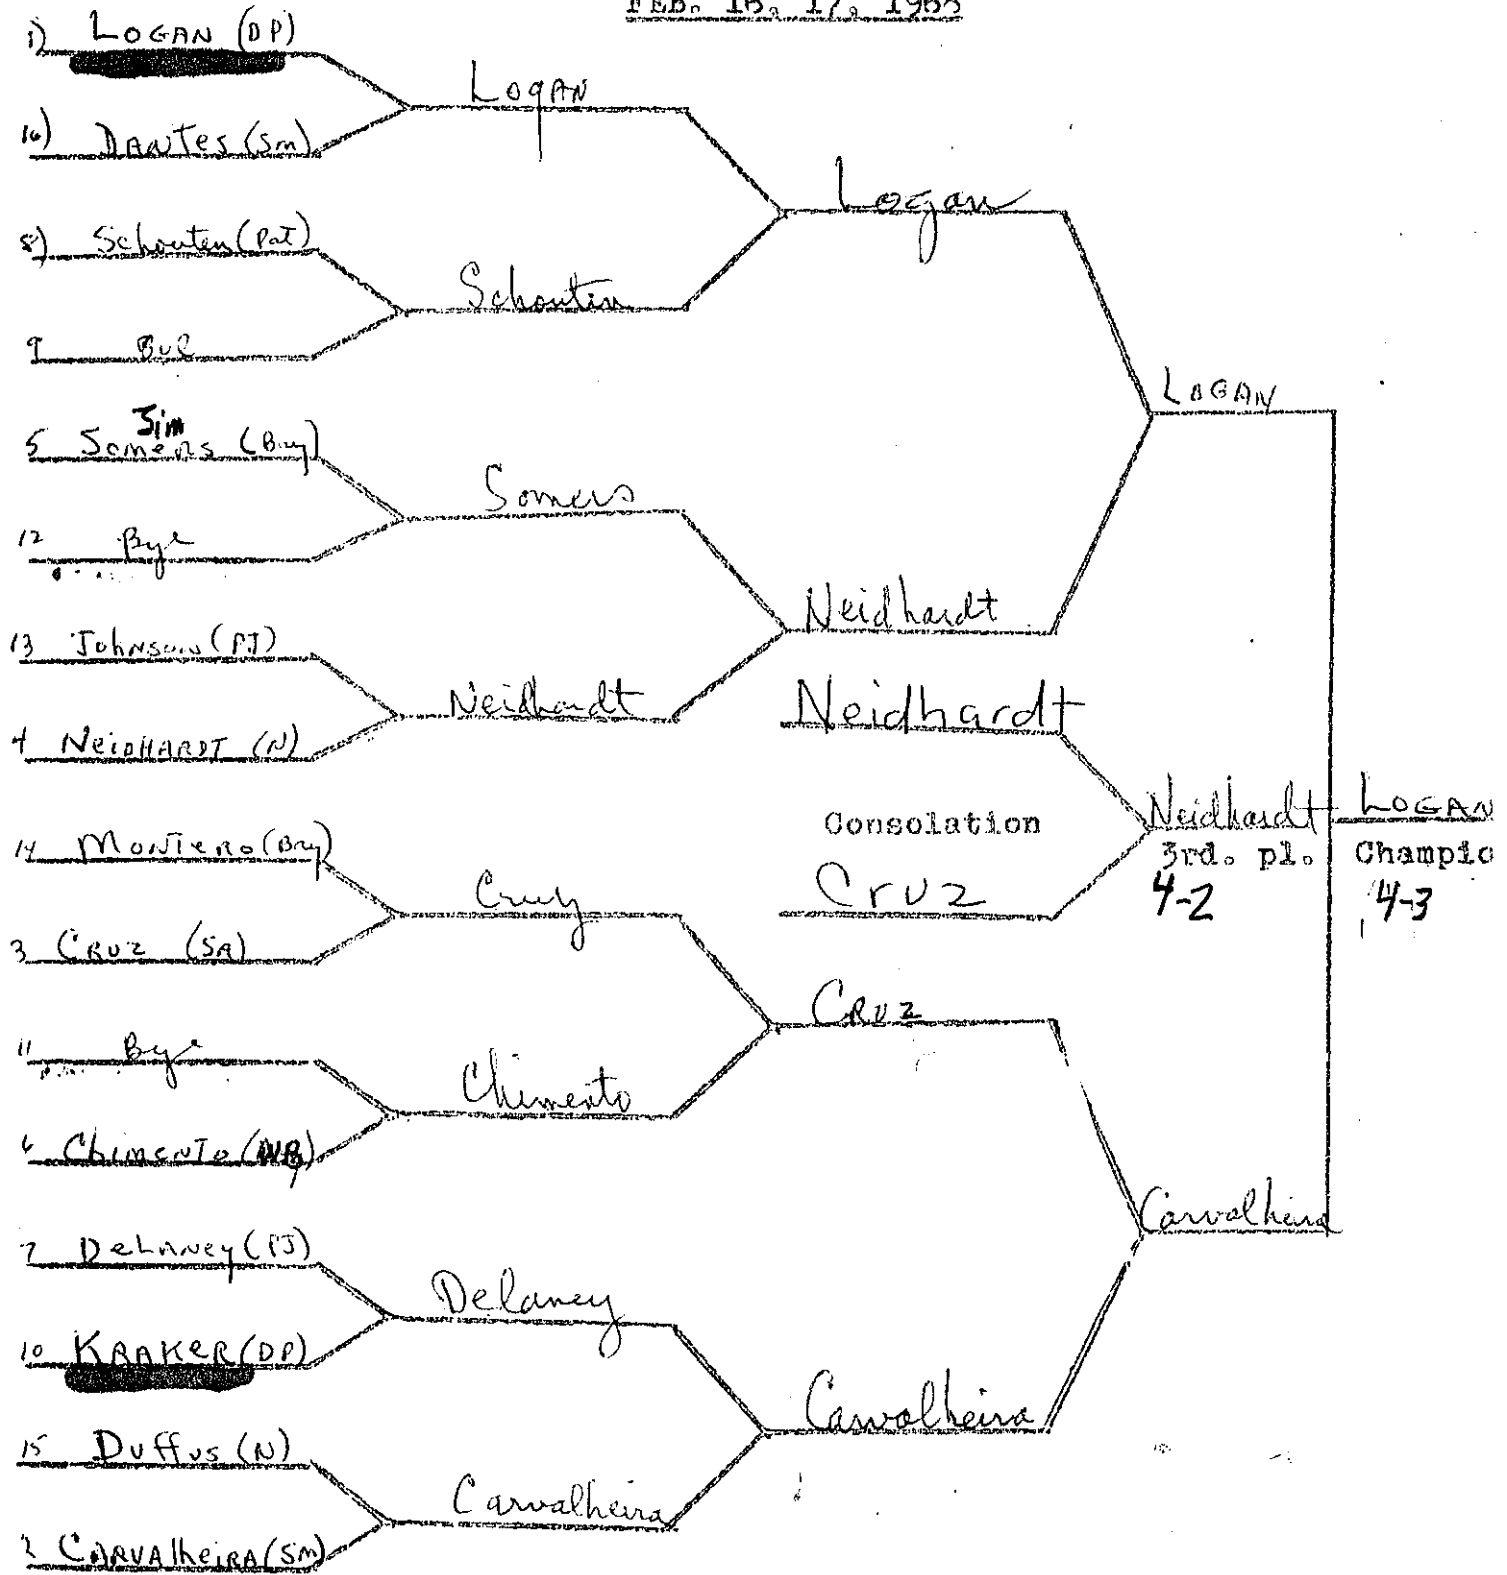

WGT. CLASS 136

LEAGUE 11 WRESTLING TOURNAMENT

NEWFIELD HIGH SCHOOL

FEB. 16, 17, 1968