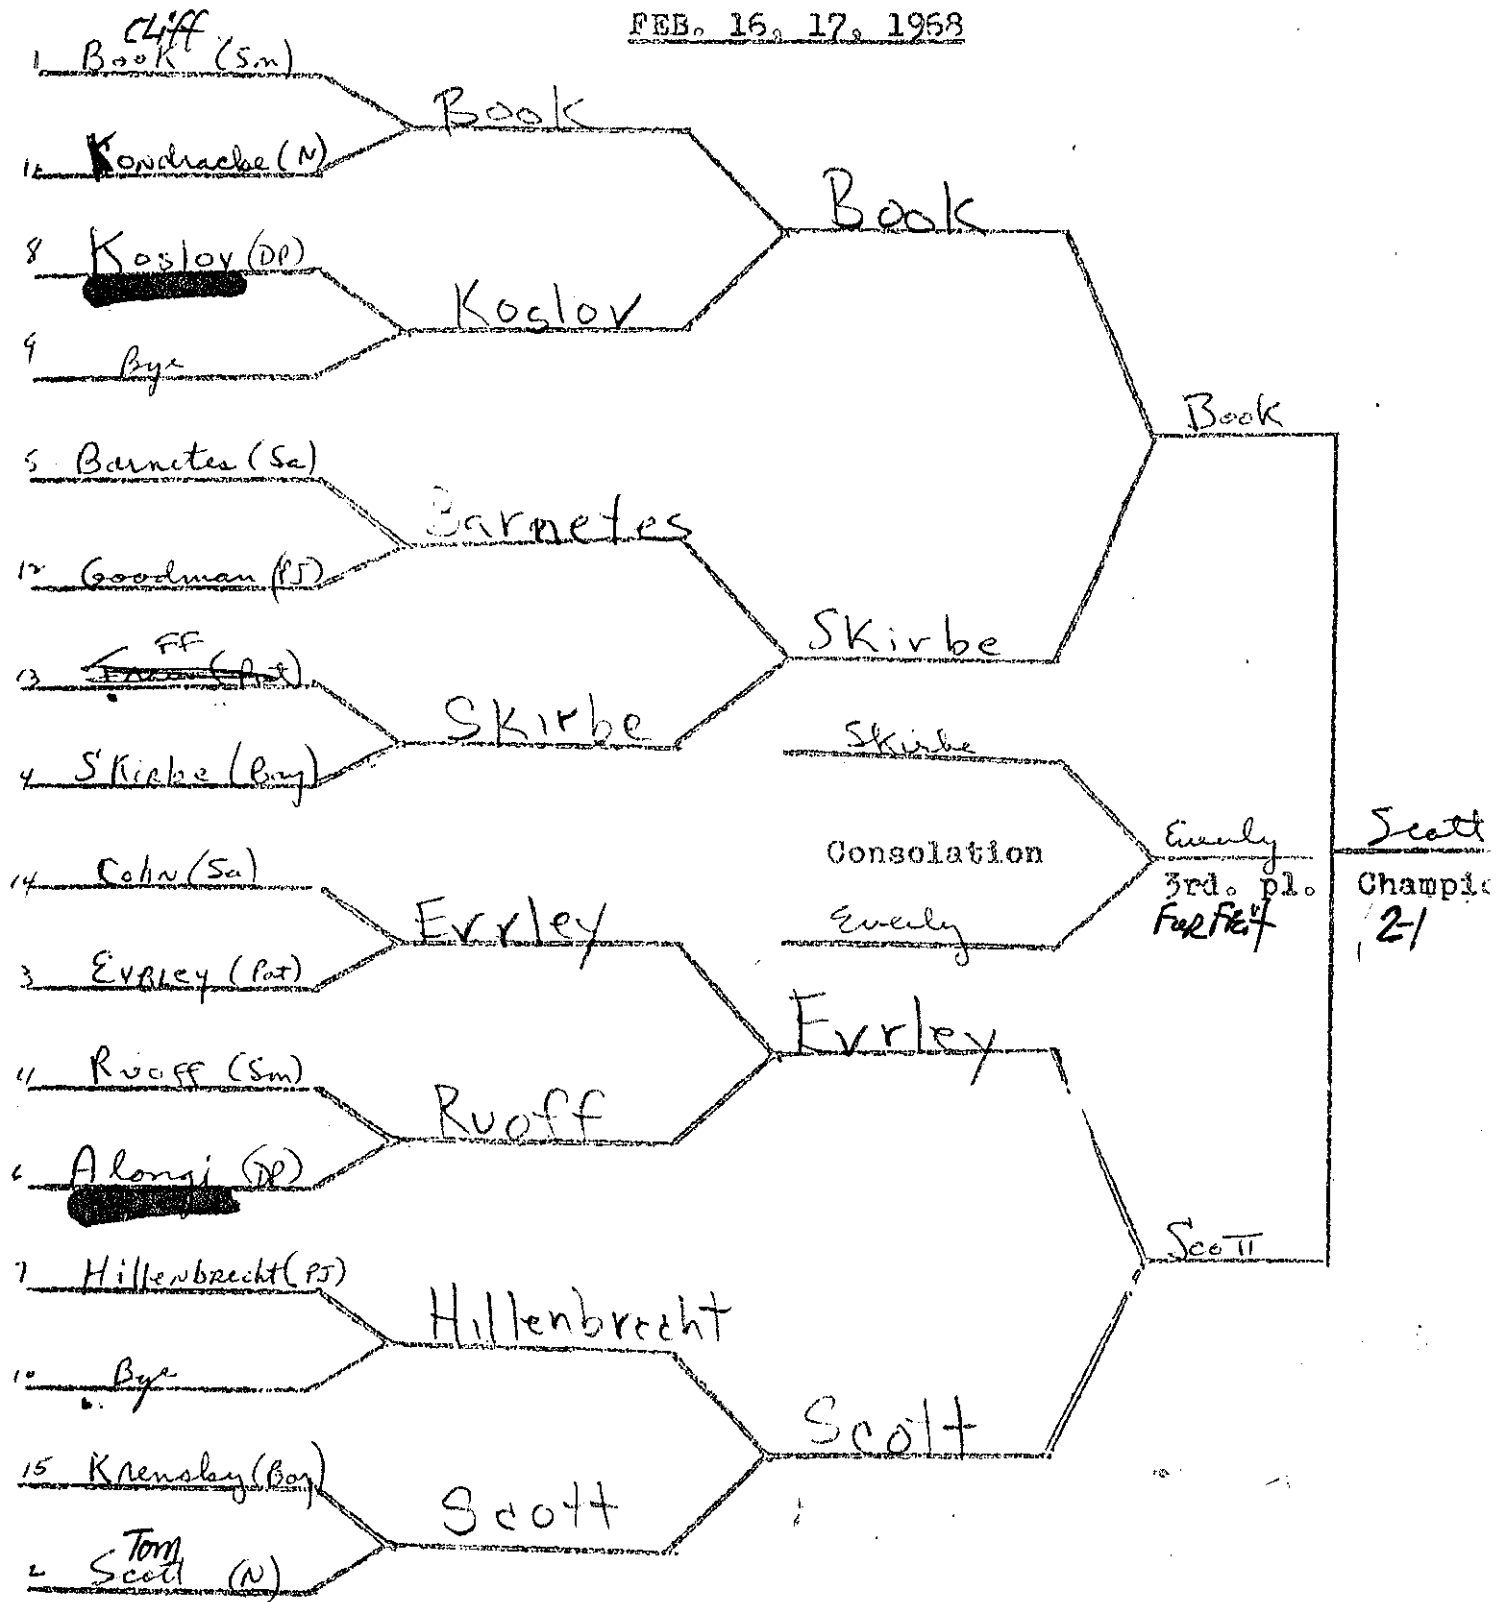

WGT. CLASS ~~114~~ 235

LEAGUE II WRESTLING TOURNAMENT

NEWFIELD HIGH SCHOOL

FEB. 16, 17, 1968