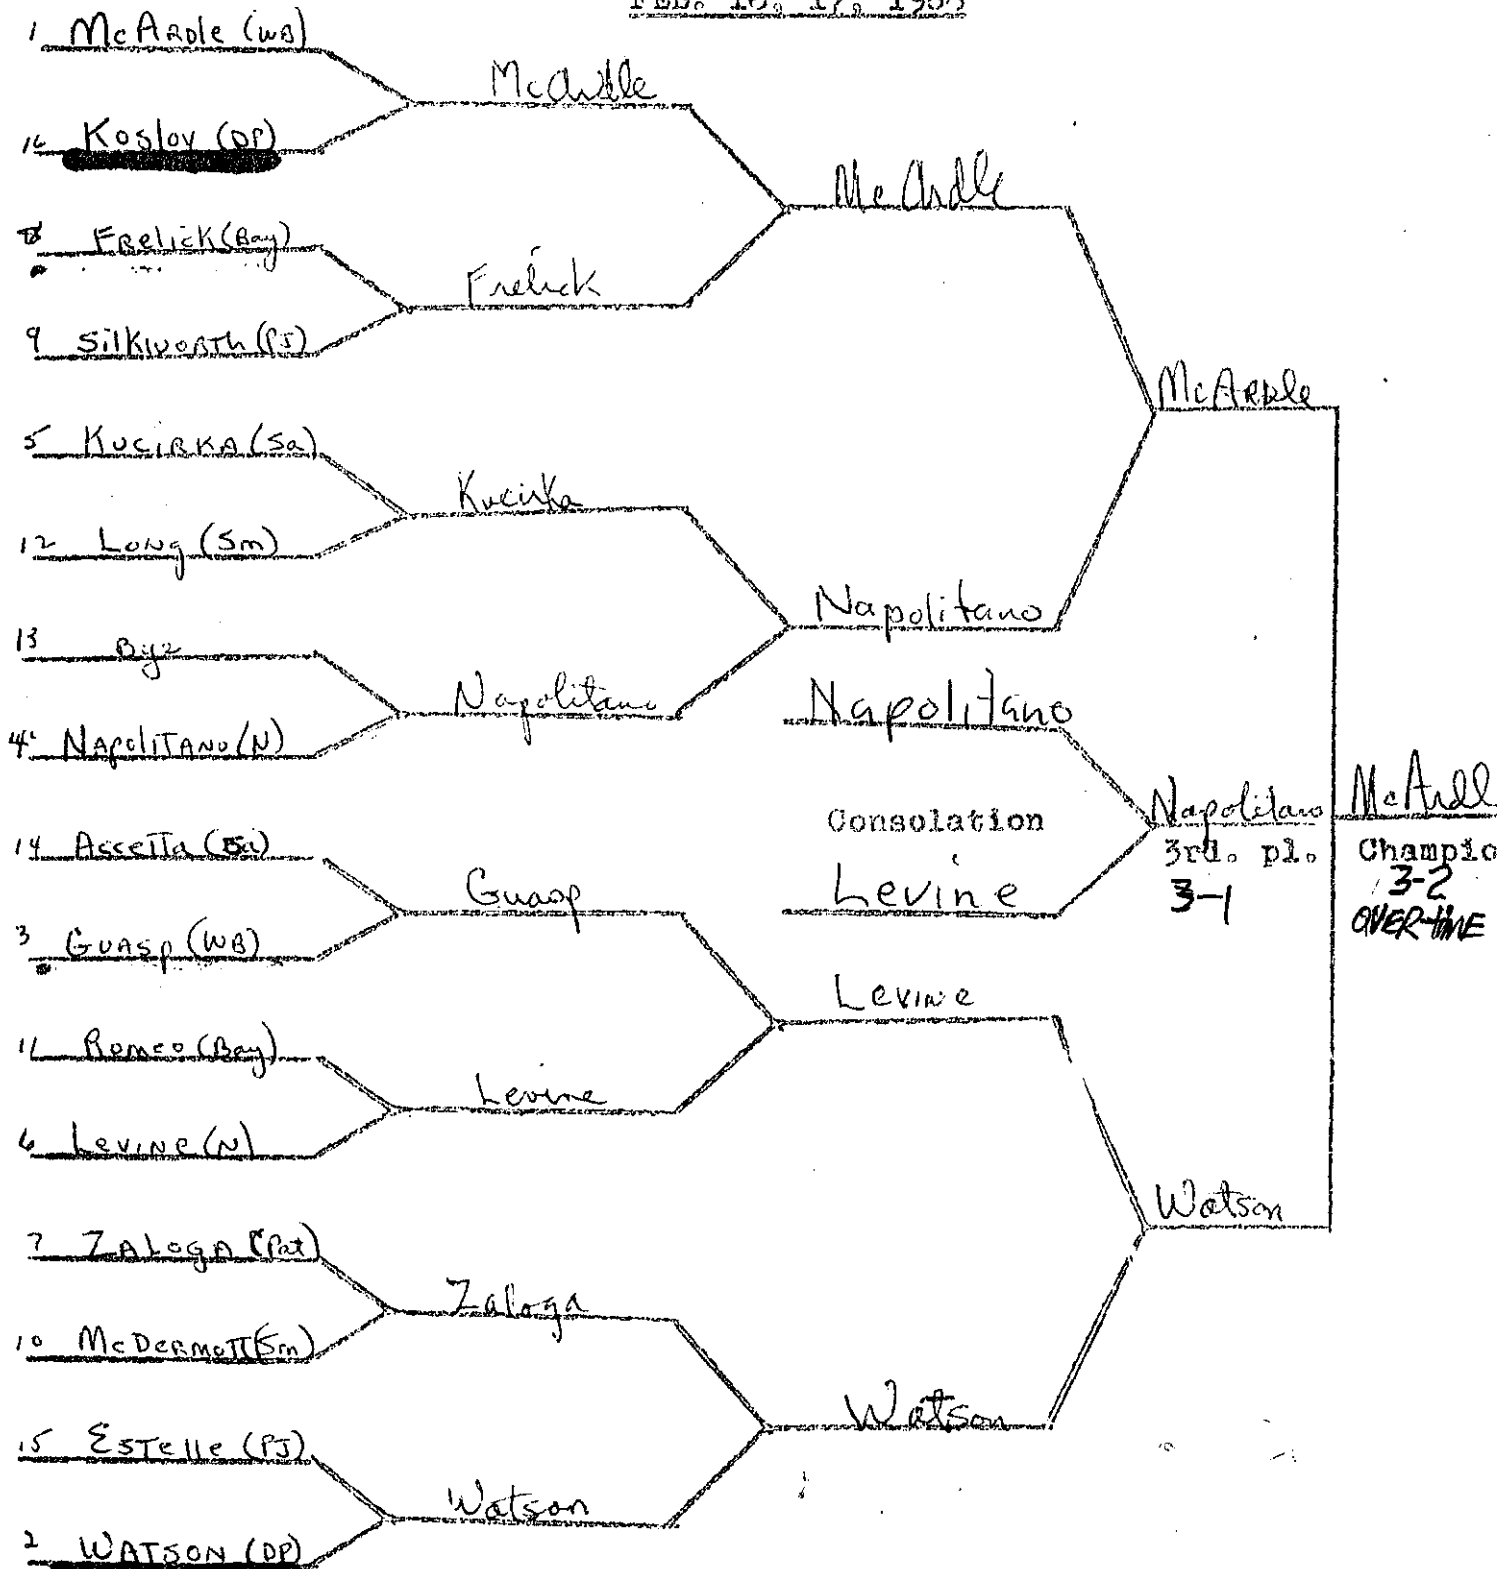

LEAGUE II WRESTLING TOURNAMENT

NEWFIELD HIGH SCHOOL

FEB. 16, 17, 1968

WGT. CLASS

115

LEAGUE II WRESTLING TOURNAMENT

NEWFIELD HIGH SCHOOL

FEB. 16, 17, 1968