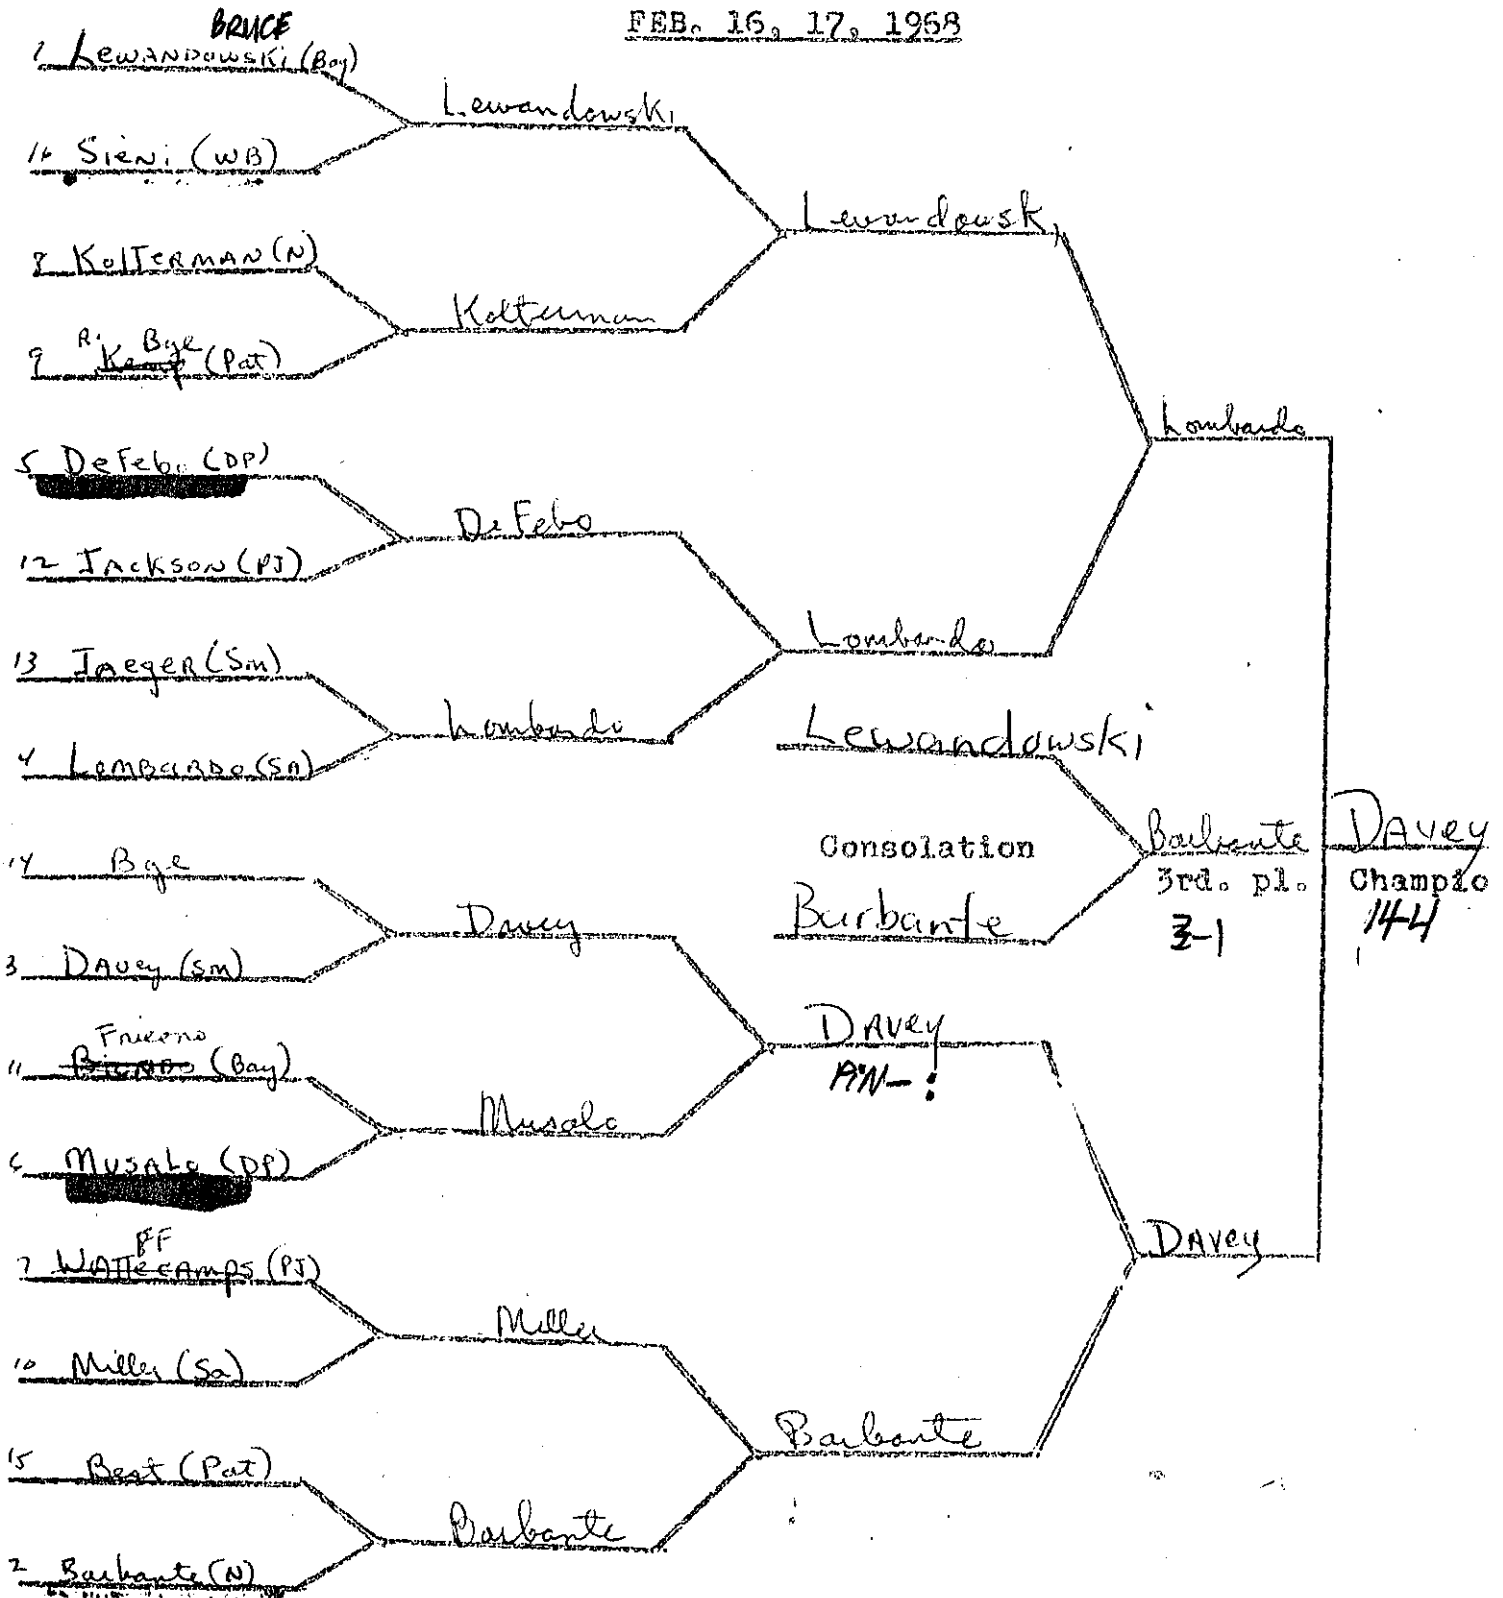

WGT. CLASS 123

LEAGUE 12 WRESTLING TOURNAMENT

NEWFIELD HIGH SCHOOL

FEB. 16, 17, 1968