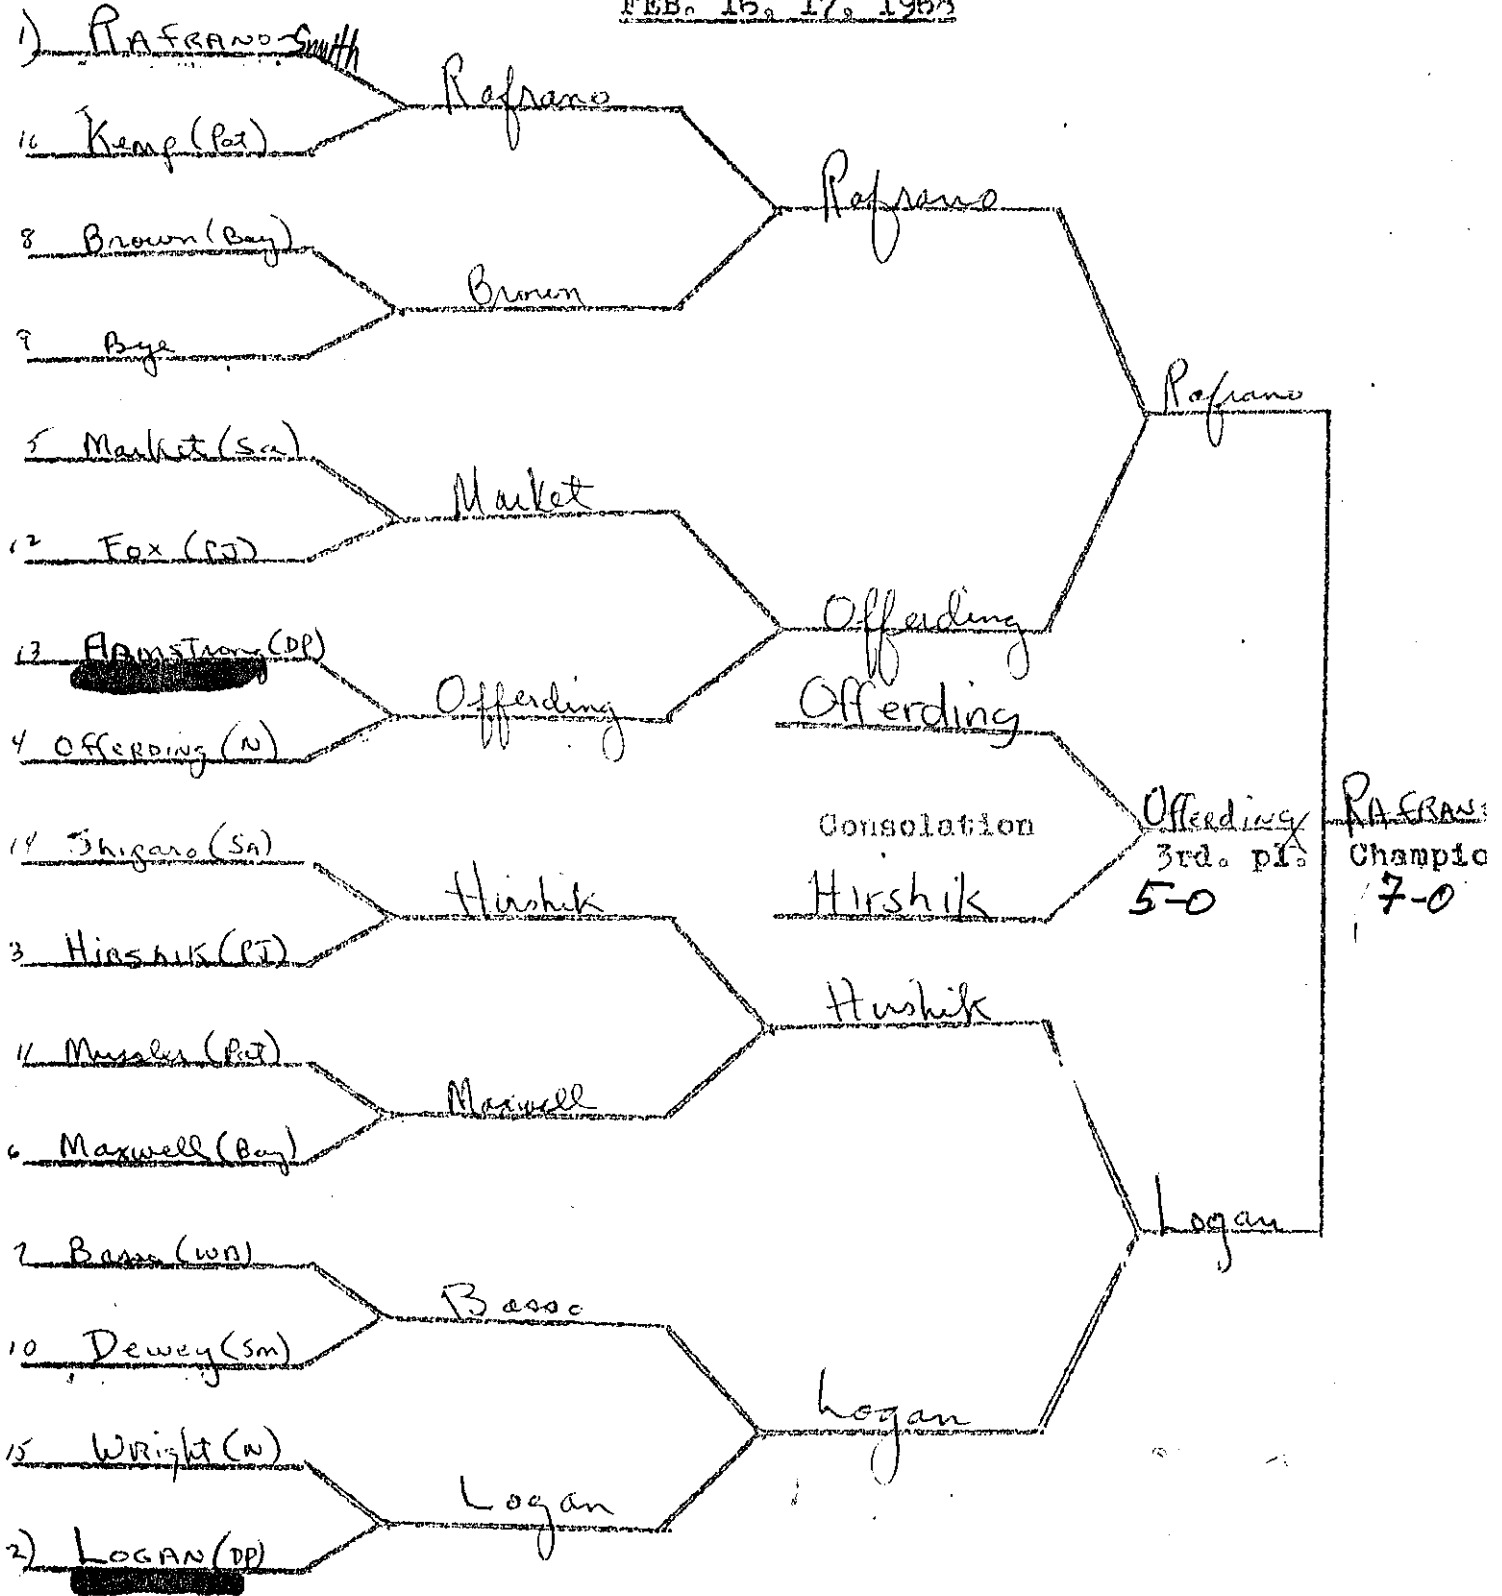

WGT. CLASS 136

LEAGUE 11 WRESTLING TOURNAMENT

NEWFIELD HIGH SCHOOL

FEB. 16, 17, 1968

WGT. CLASS 141

LEAGUE 11 WRESTLING TOURNAMENT

NEWFIELD HIGH SCHOOL

FEB. 16, 17, 1968