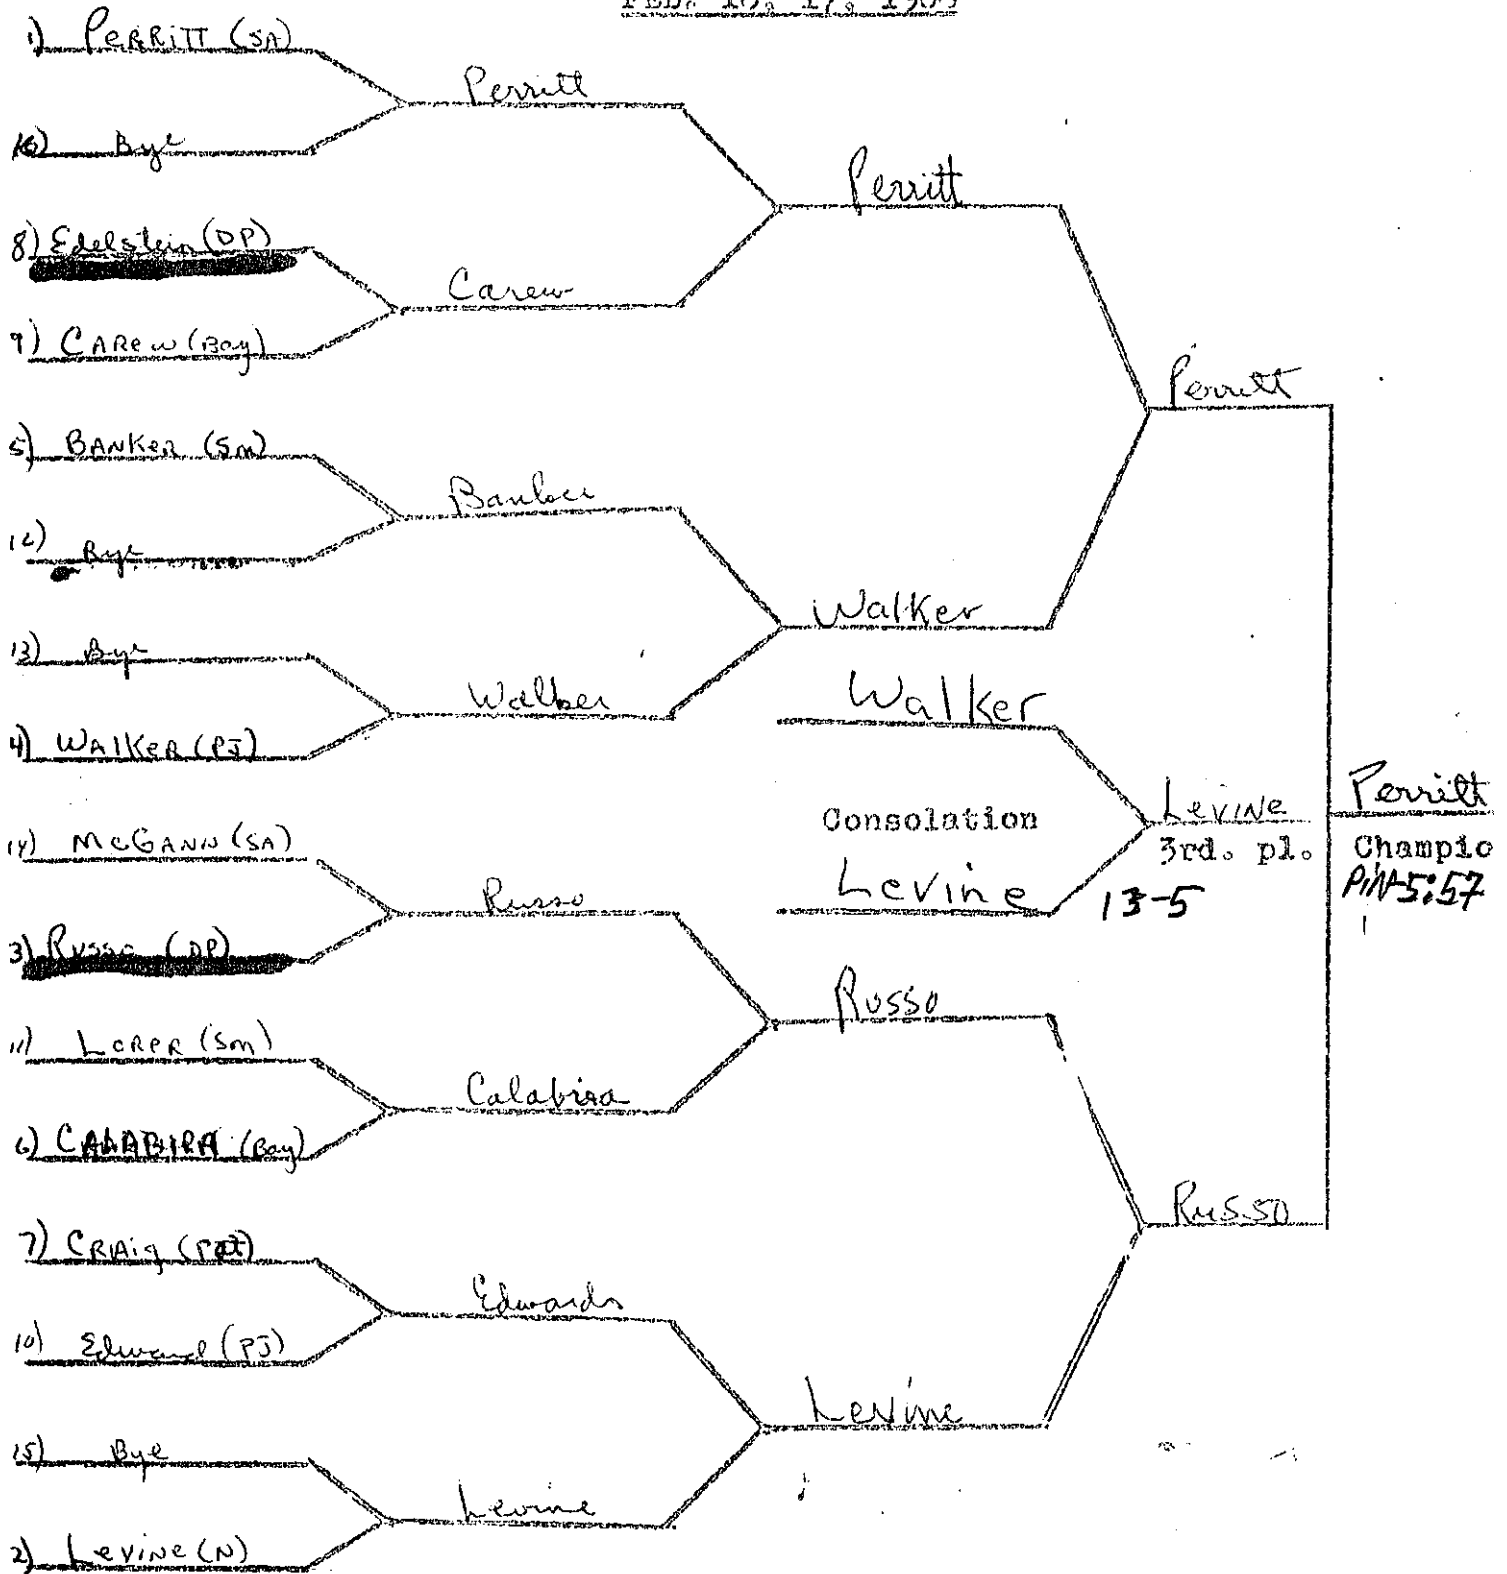

WFF. CLASS

98

LEAGUE 21 WRESTLING TOURNAMENT

NEWFIELD HIGH SCHOOL

FEB. 16, 17, 1968

*Cavalier Club  
Floyd Lewis*

*Martellucci  
Champion  
3-0*

WGT. CLASS 106

LEAGUE II WRESTLING TOURNAMENT

NEWFIELD HIGH SCHOOL

FEB. 16, 17, 1968

WGT. CLASS

115

LEAGUE II WRESTLING TOURNAMENT

NEWFIELD HIGH SCHOOL

FEB. 16, 17, 1968