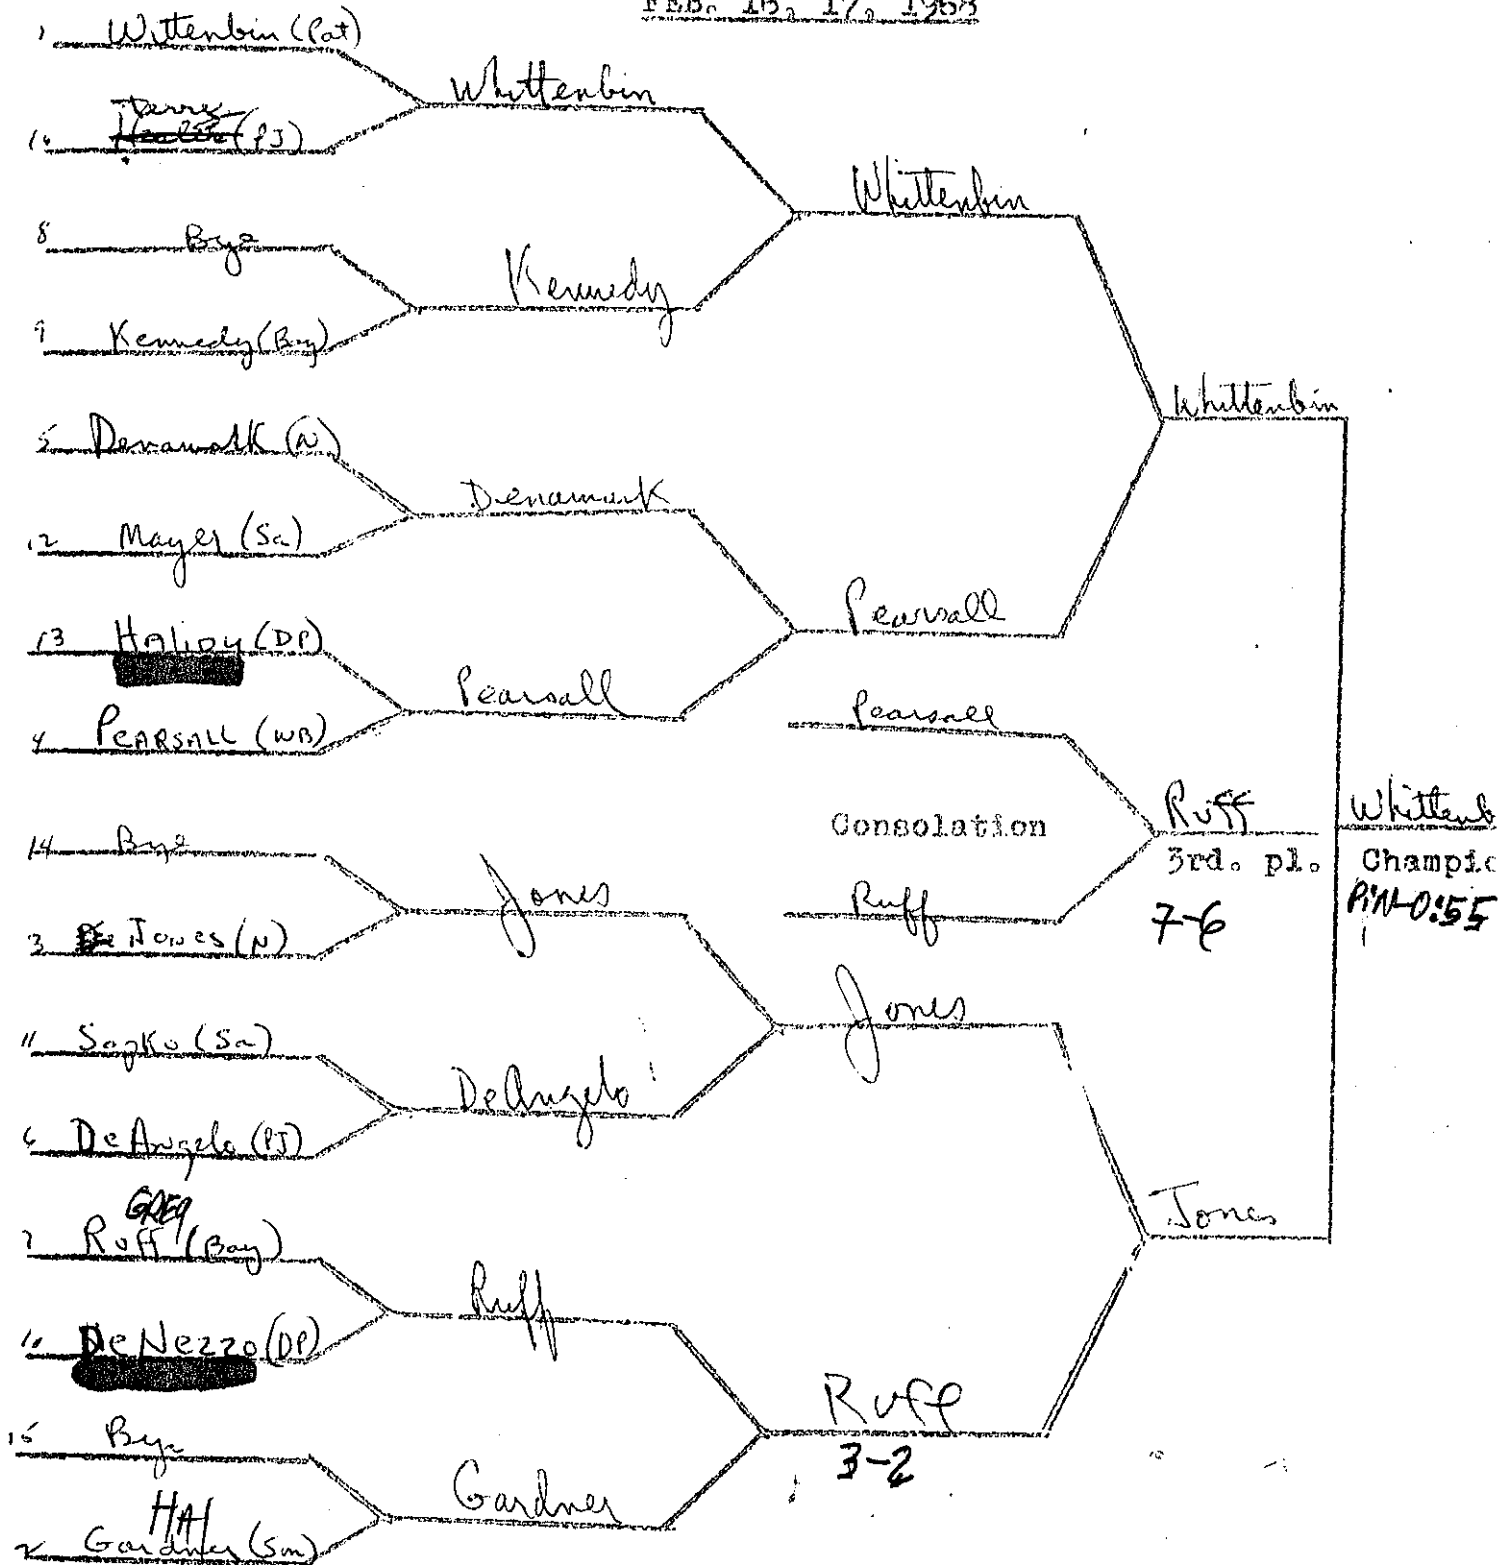

WGT. CLASS 168

LEAGUE II WRESTLING TOURNAMENT

NEWFIELD HIGH SCHOOL

FEB. 16, 17, 1968

WGT. CLASS 183

LEAGUE II WRESTLING TOURNAMENT

NEWFIELD HIGH SCHOOL

FEB. 16, 17, 1968