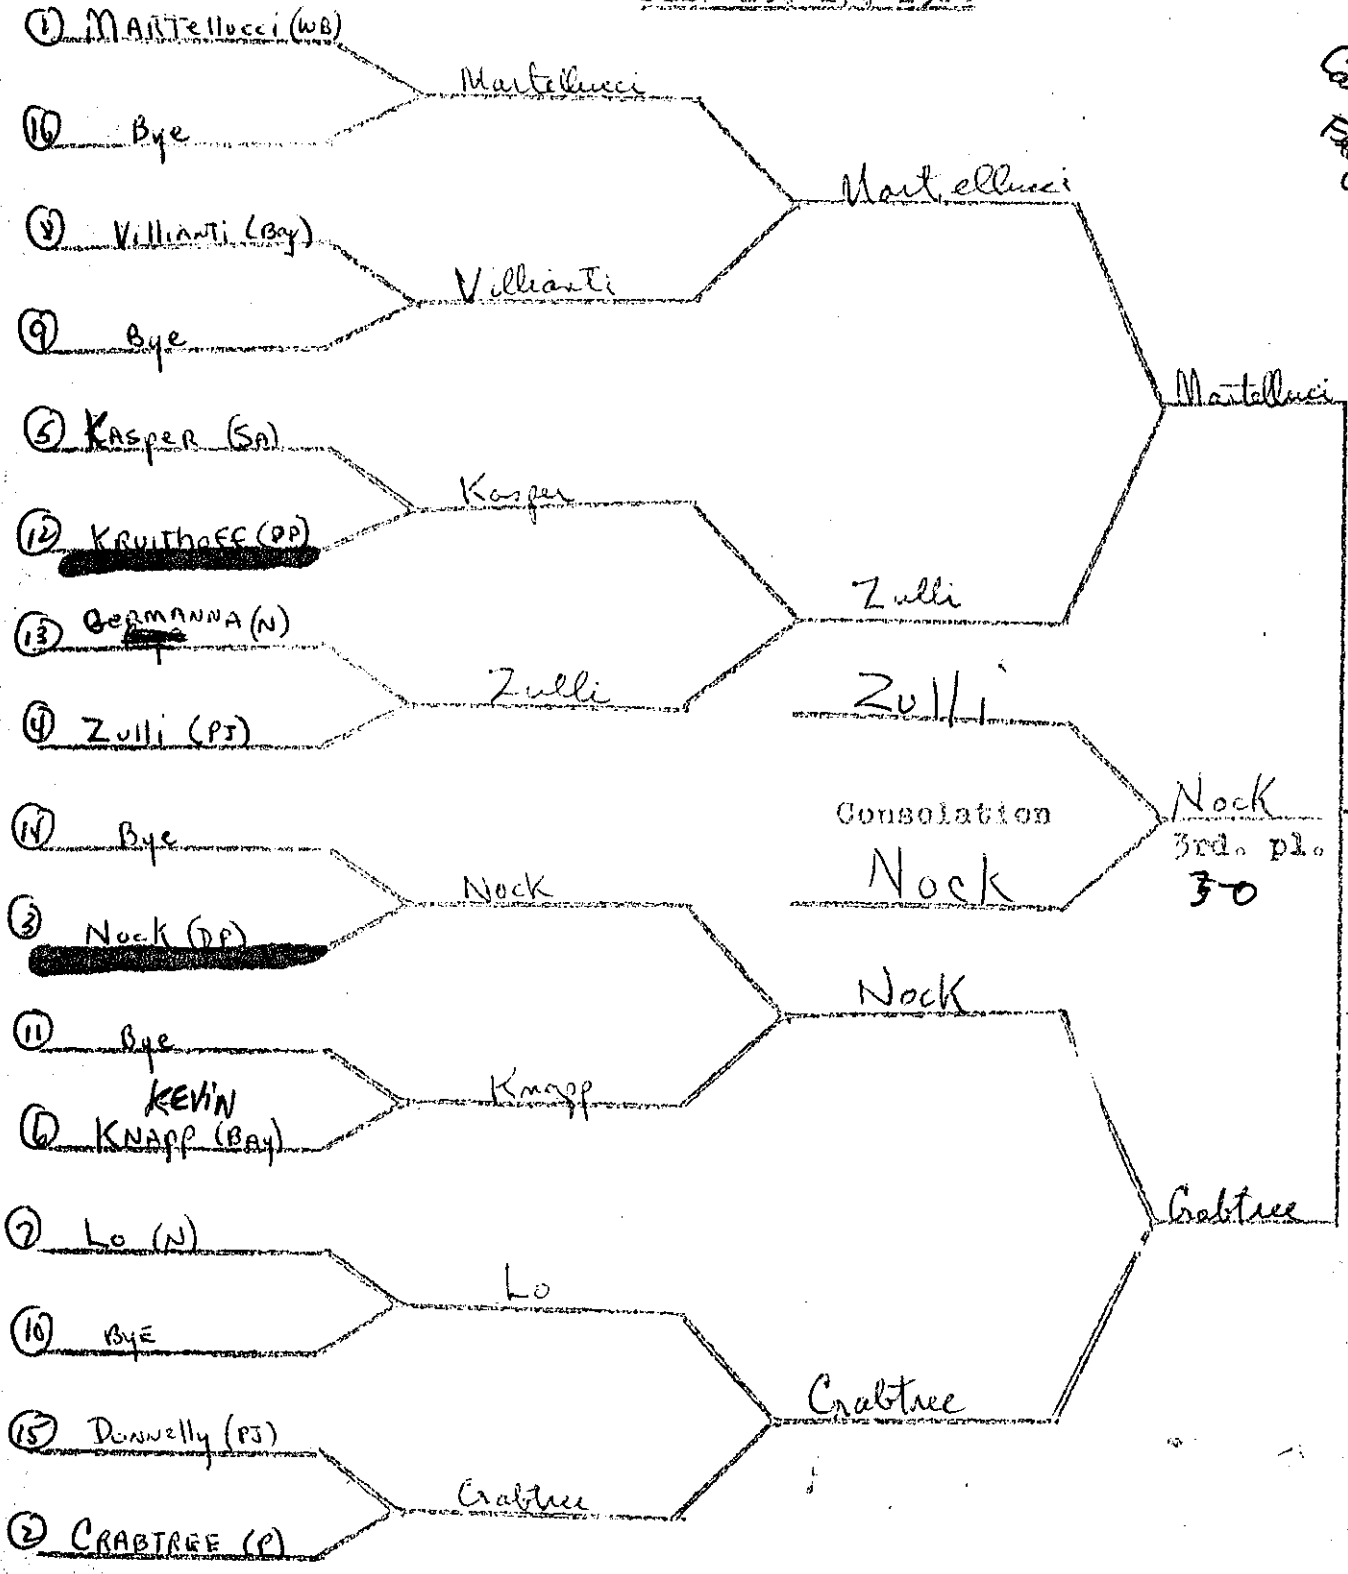

WFF. CLASS

98

LEAGUE 21 WRESTLING TOURNAMENT

NEWFIELD HIGH SCHOOL

FEB. 16, 17, 1968

*Cavalier Club  
Floyd Lewis*

*Martellucci  
Champion  
3-0*

WGT. CLASS 106

LEAGUE II WRESTLING TOURNAMENT

NEWFIELD HIGH SCHOOL

FEB. 16, 17, 1968

WGT. CLASS

115

LEAGUE II WRESTLING TOURNAMENT

NEWFIELD HIGH SCHOOL

FEB. 16, 17, 1968