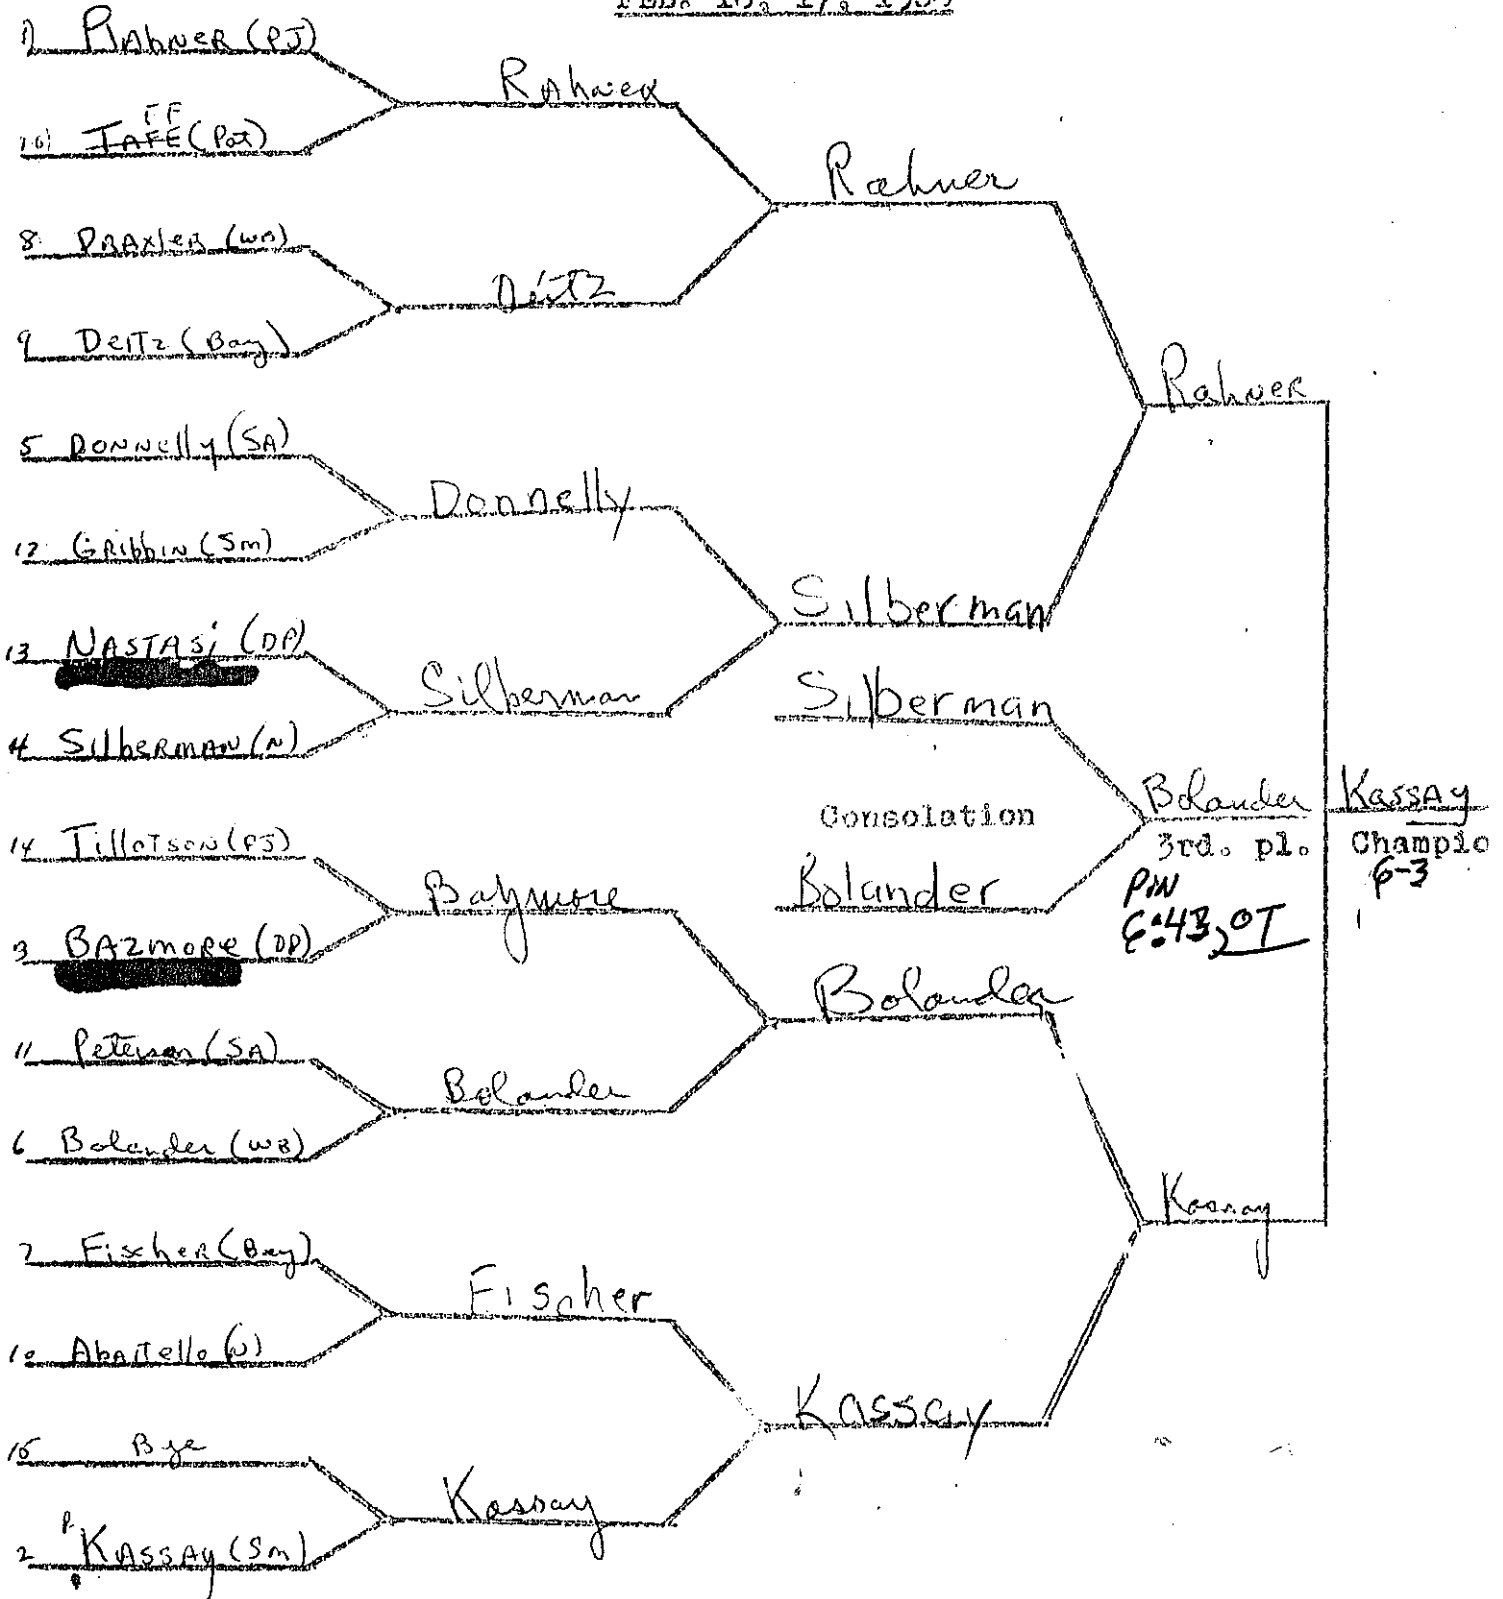

WGT. CLASS 148

LEAGUE 11 WRESTLING TOURNAMENT

NEWFIELD HIGH SCHOOL

FEB. 16, 17, 1968