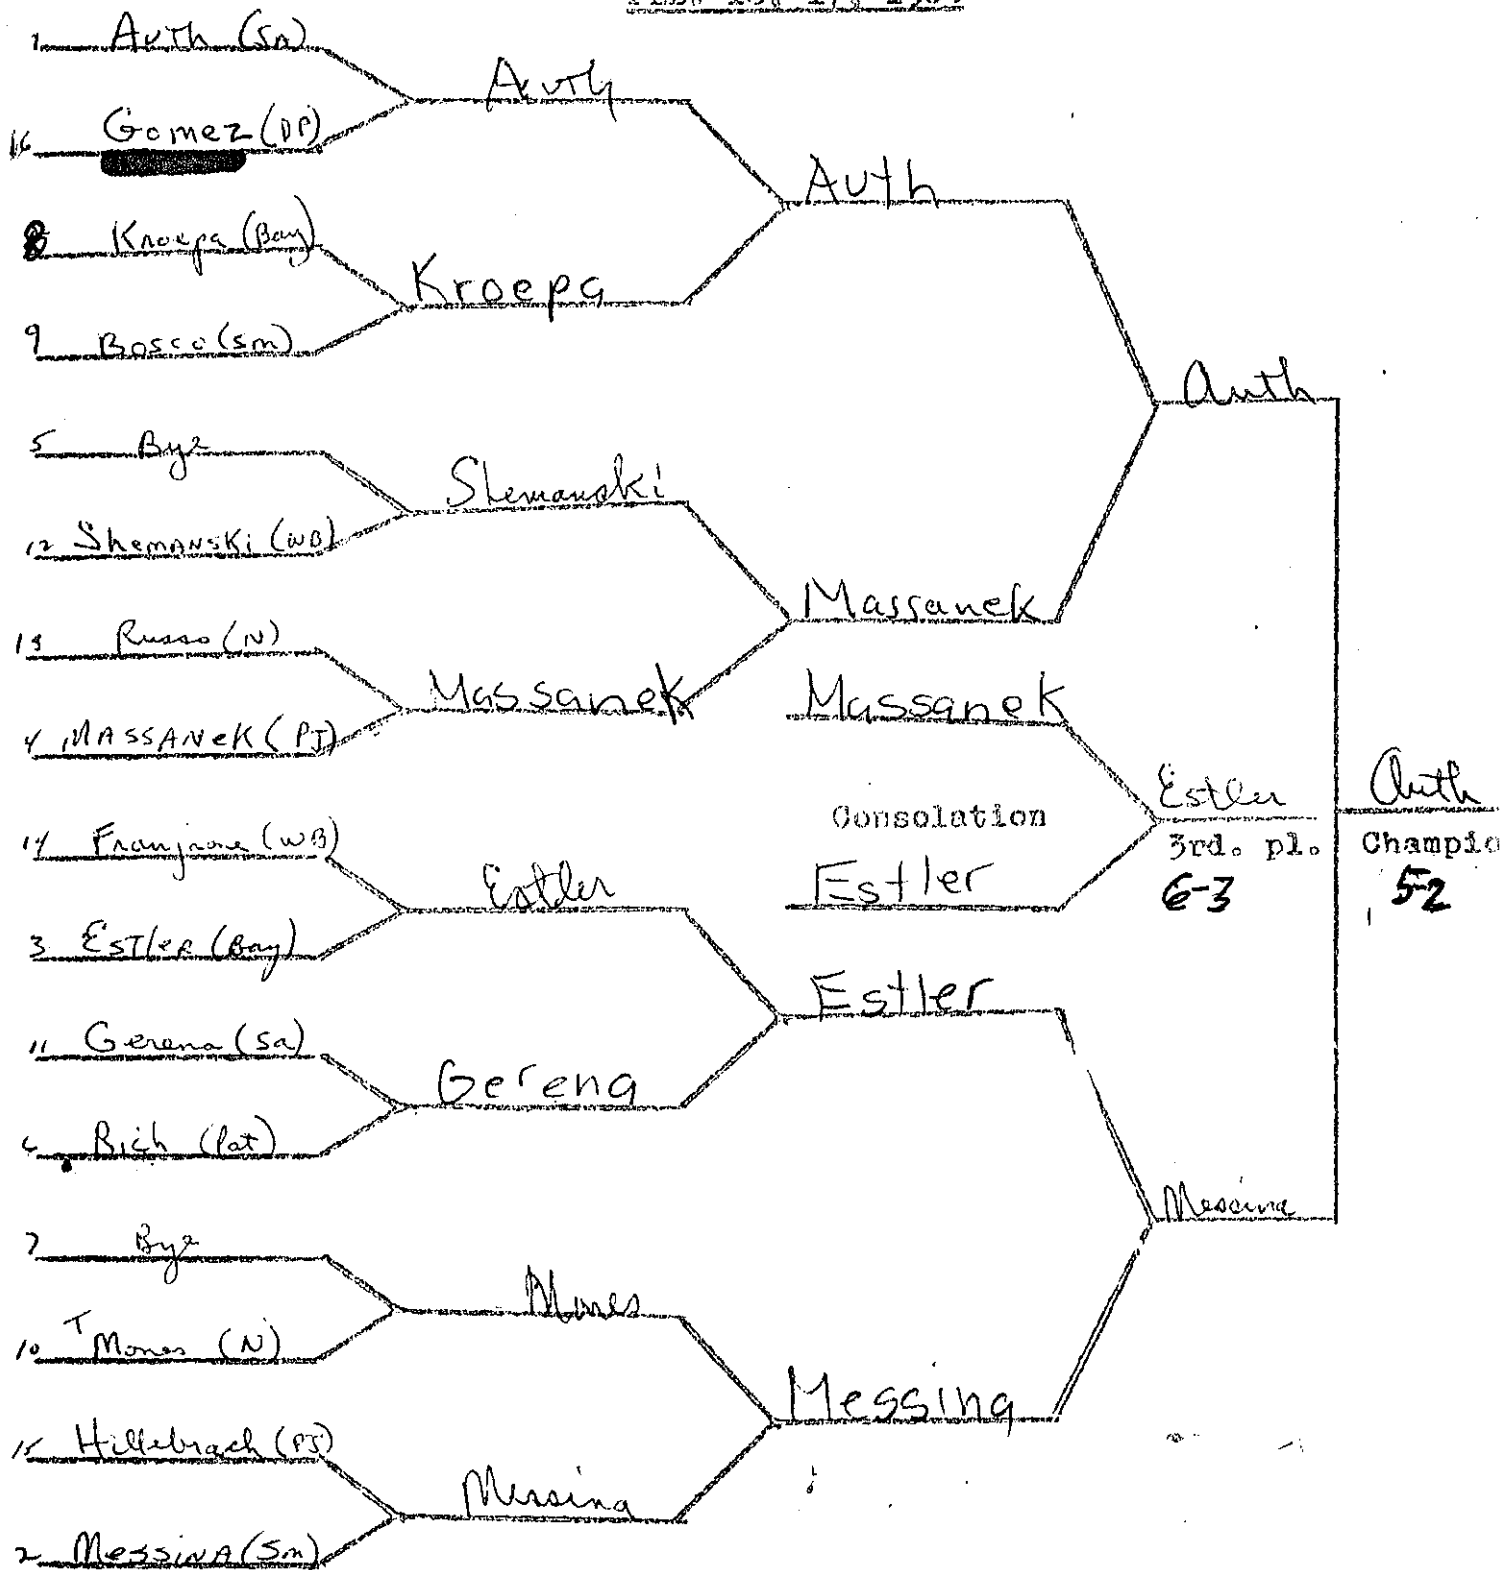

WGT. CLASS 168

LEAGUE II WRESTLING TOURNAMENT

NEWFIELD HIGH SCHOOL

FEB. 16, 17, 1968