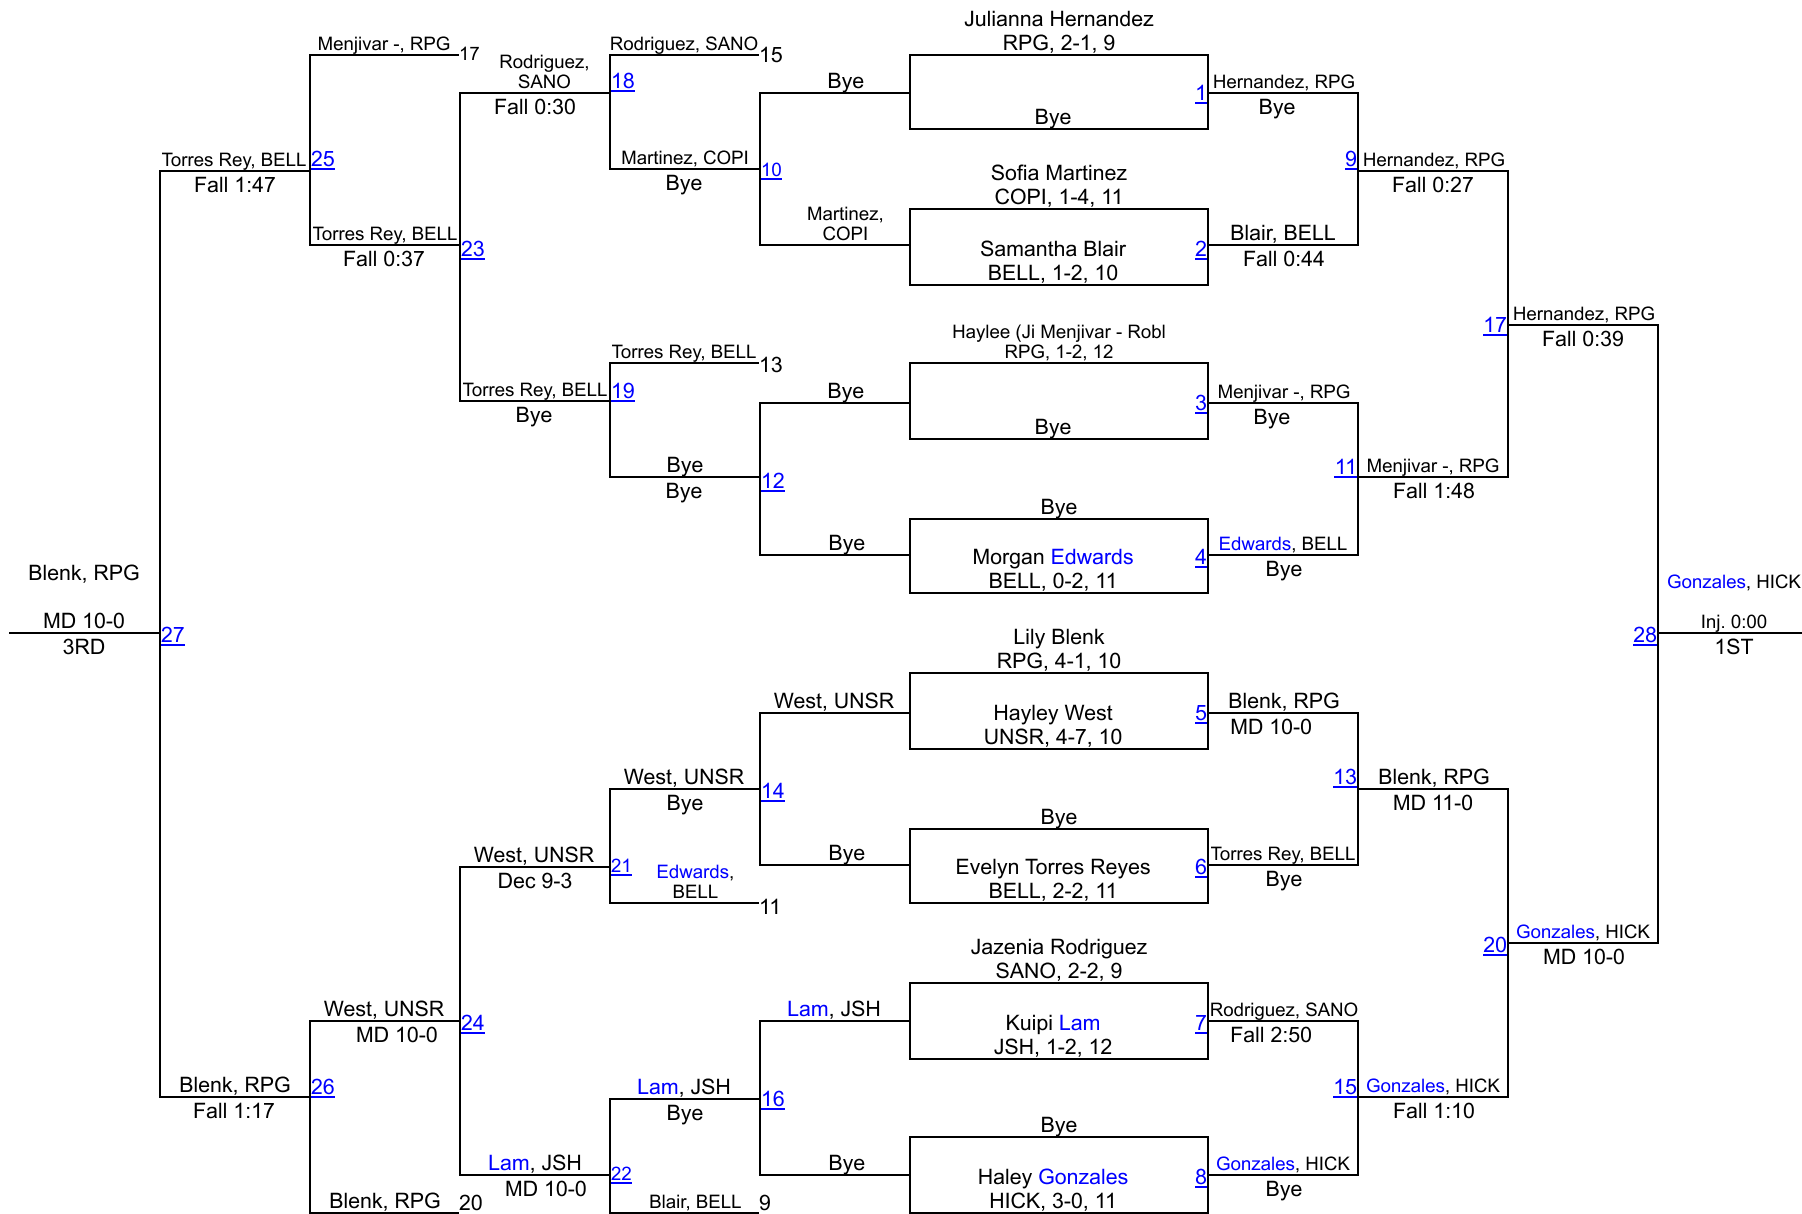

Emma Knapp, BSG, 0-6, &n

4TH

TOH Girl's Wrestling Tournament

100

TOH Girl's Wrestling Tournament

TOH Girl's Wrestling Tournament

114

TOH Girl's Wrestling Tournament

126

TOH Girl's Wrestling Tournament

132

TOH Girl's Wrestling Tournament

138

TOH Girl's Wrestling Tournament

145

TOH Girl's Wrestling Tournament