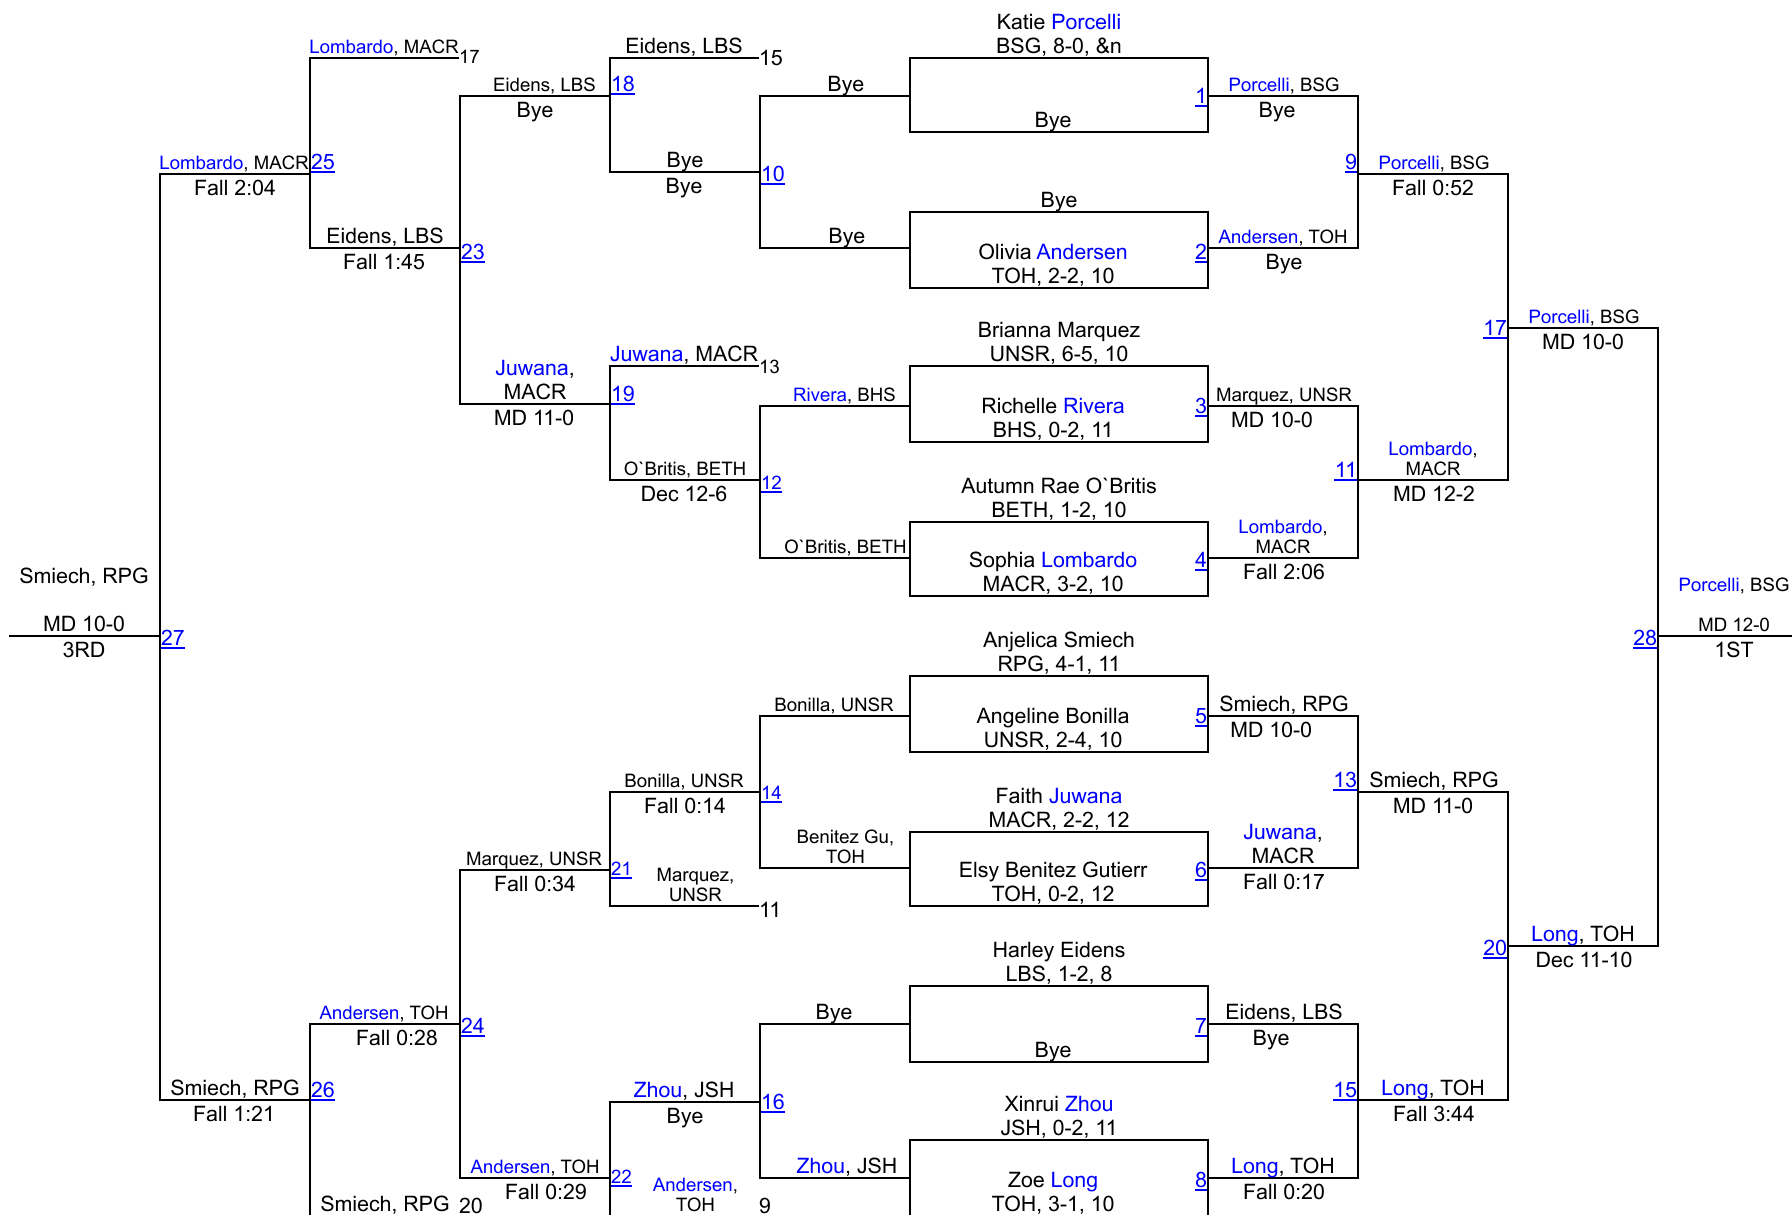

Emma Knapp, BSG, 0-6, &n

4TH

TOH Girl's Wrestling Tournament

100

TOH Girl's Wrestling Tournament

TOH Girl's Wrestling Tournament

114

TOH Girl's Wrestling Tournament

126

TOH Girl's Wrestling Tournament

132

TOH Girl's Wrestling Tournament

138

TOH Girl's Wrestling Tournament

145

TOH Girl's Wrestling Tournament