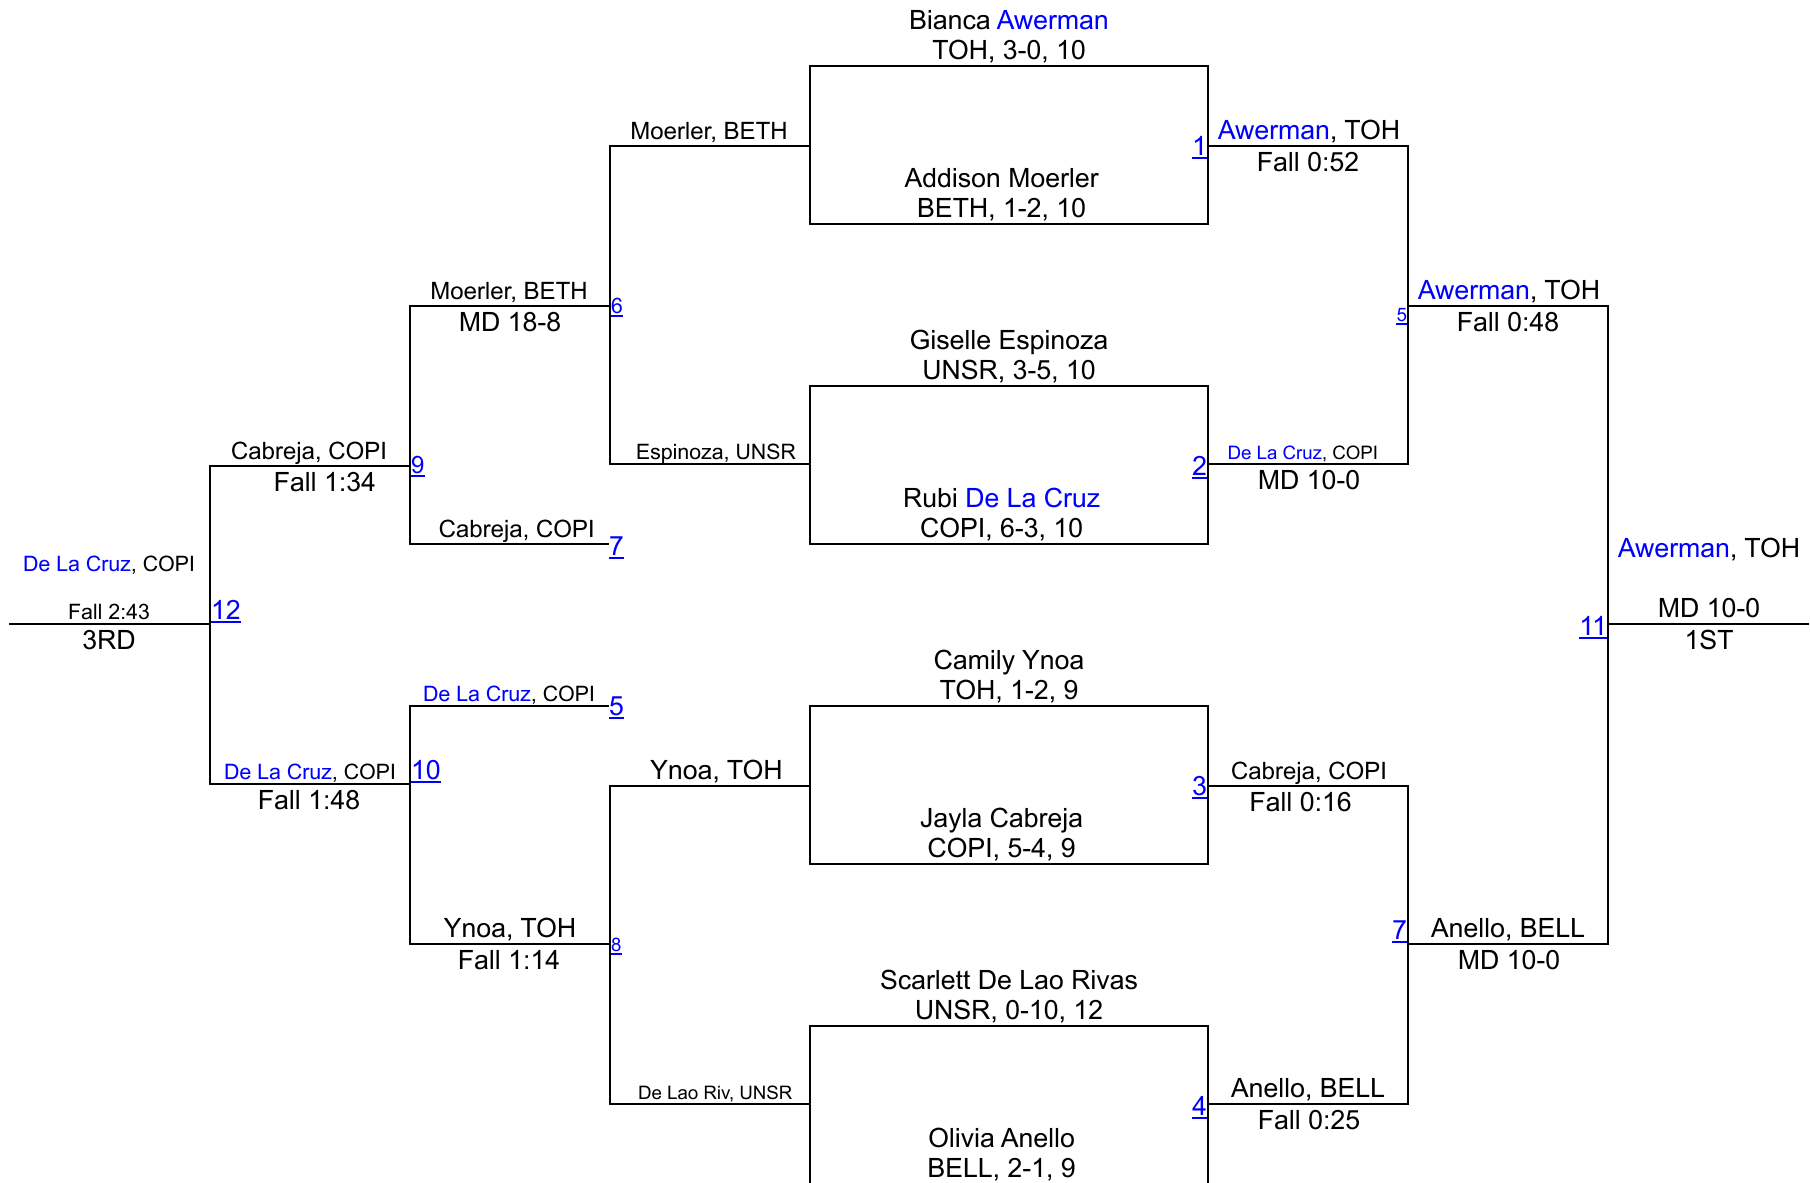

TOH Girl's Wrestling Tournament

100