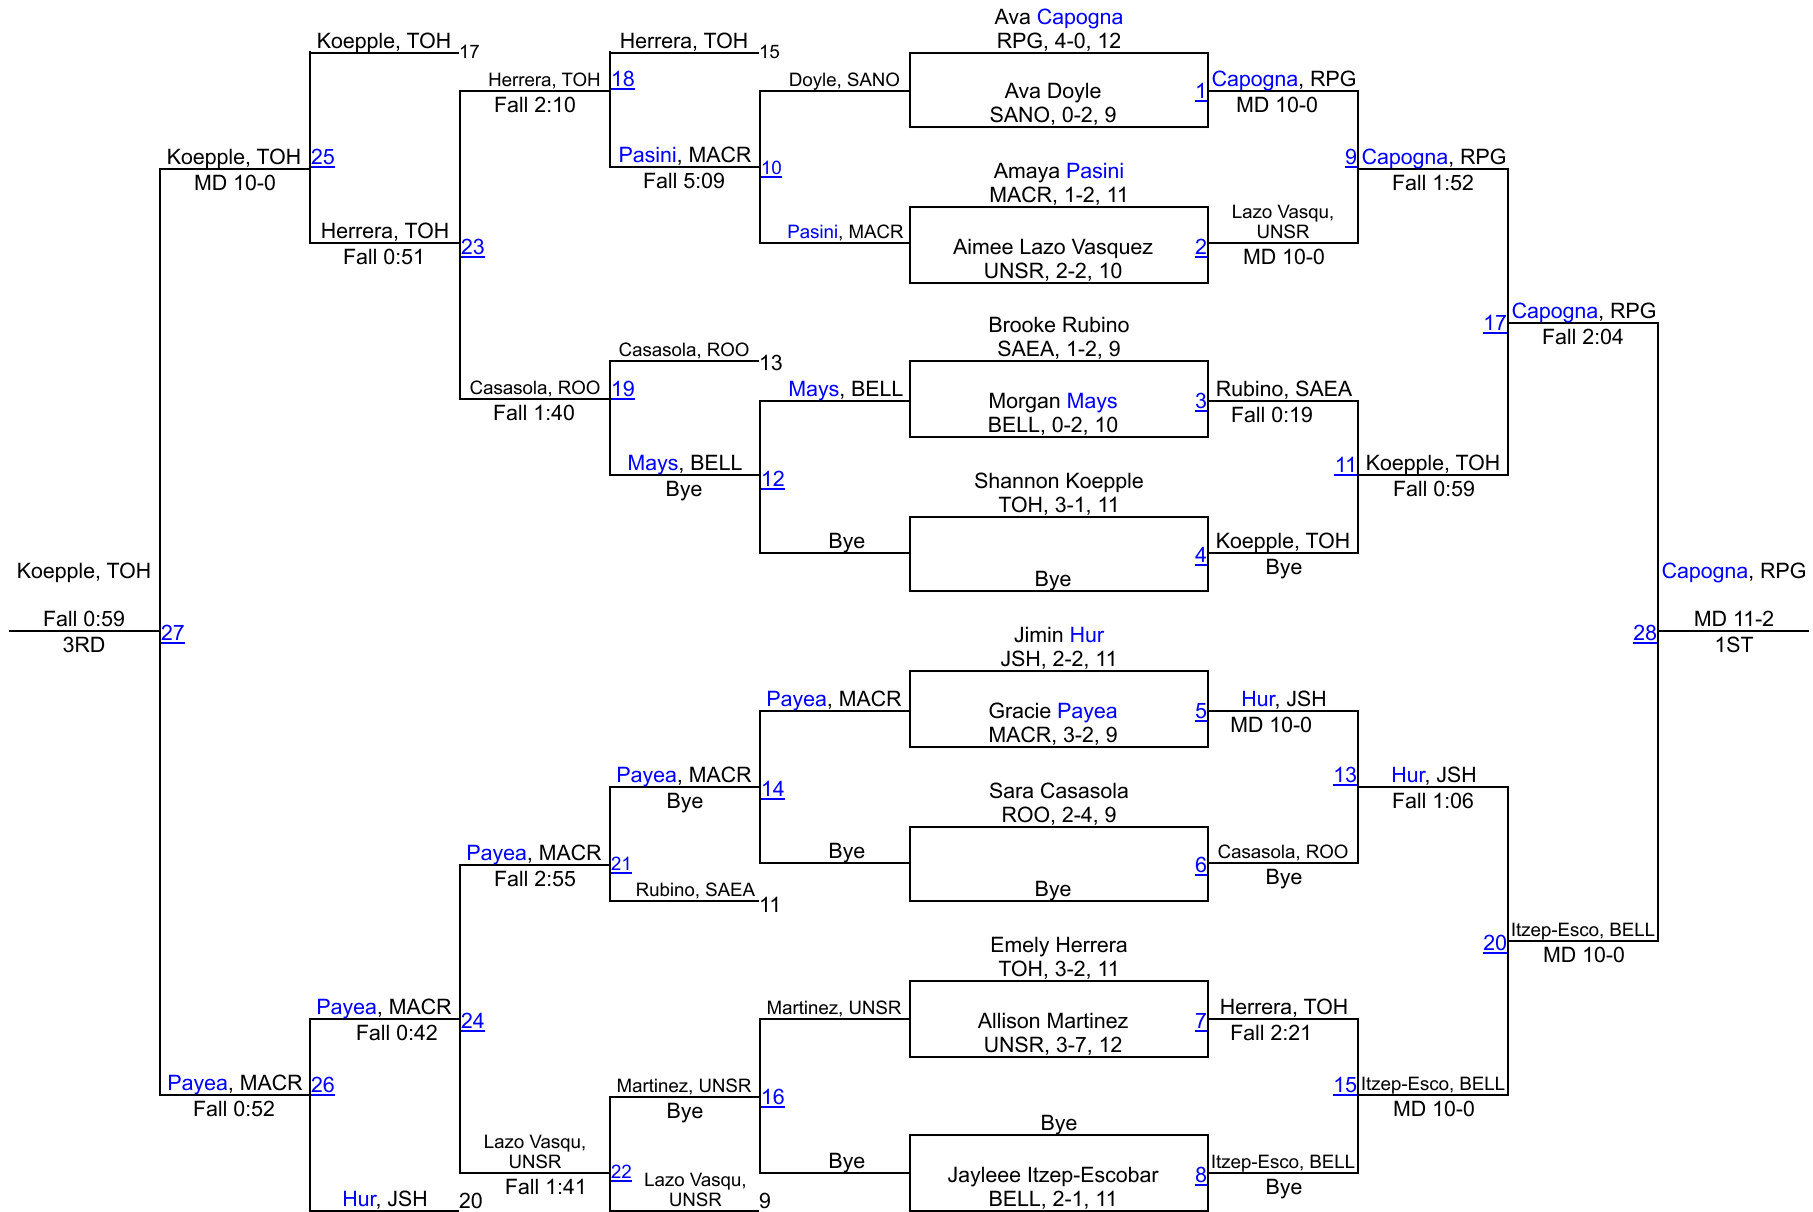

Emma Knapp, BSG, 0-6, &n

4TH

TOH Girl's Wrestling Tournament

100

TOH Girl's Wrestling Tournament

TOH Girl's Wrestling Tournament

114

TOH Girl's Wrestling Tournament

126

TOH Girl's Wrestling Tournament

132

TOH Girl's Wrestling Tournament

138

TOH Girl's Wrestling Tournament

145

TOH Girl's Wrestling Tournament