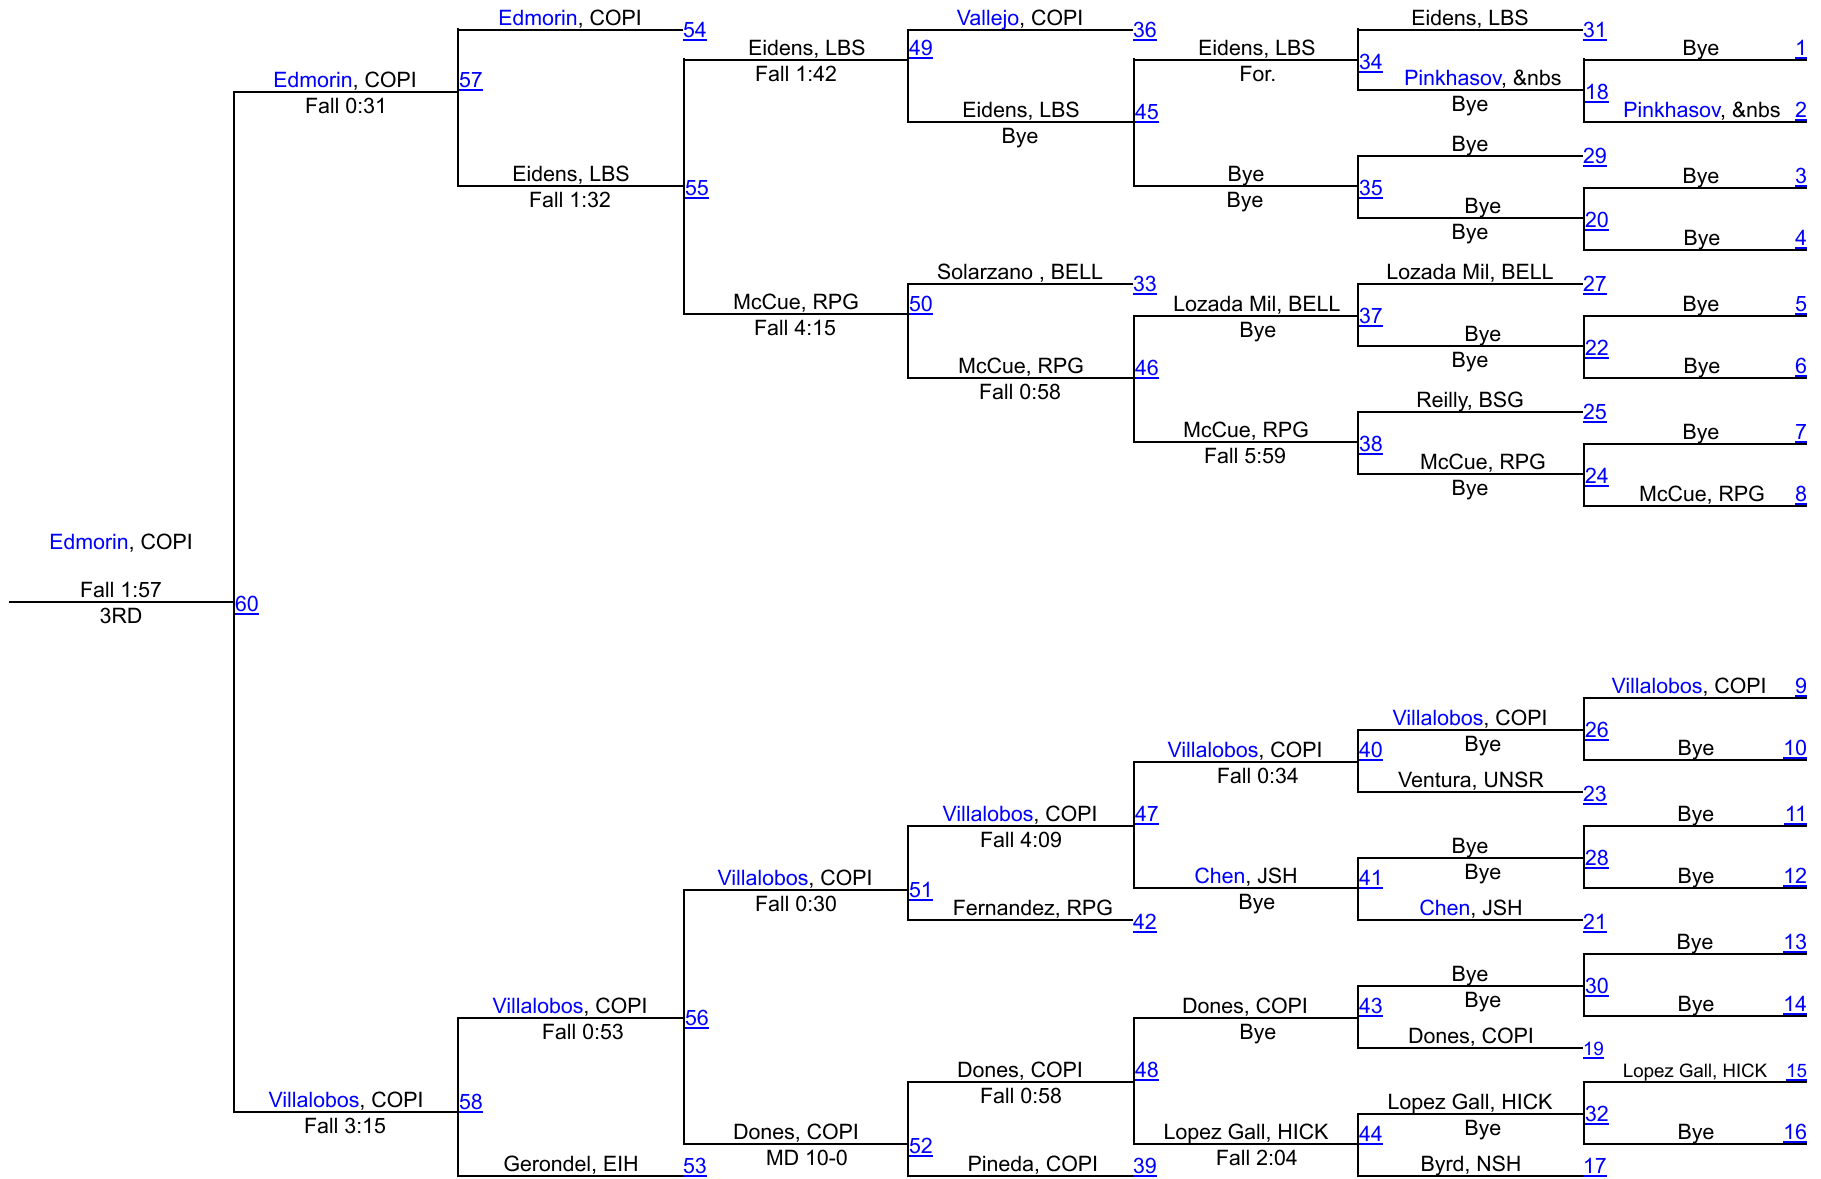

Emma Knapp, BSG, 0-6, &n

4TH

TOH Girl's Wrestling Tournament

100

TOH Girl's Wrestling Tournament

TOH Girl's Wrestling Tournament

114

TOH Girl's Wrestling Tournament

126

TOH Girl's Wrestling Tournament

132

TOH Girl's Wrestling Tournament

138

TOH Girl's Wrestling Tournament

145

TOH Girl's Wrestling Tournament