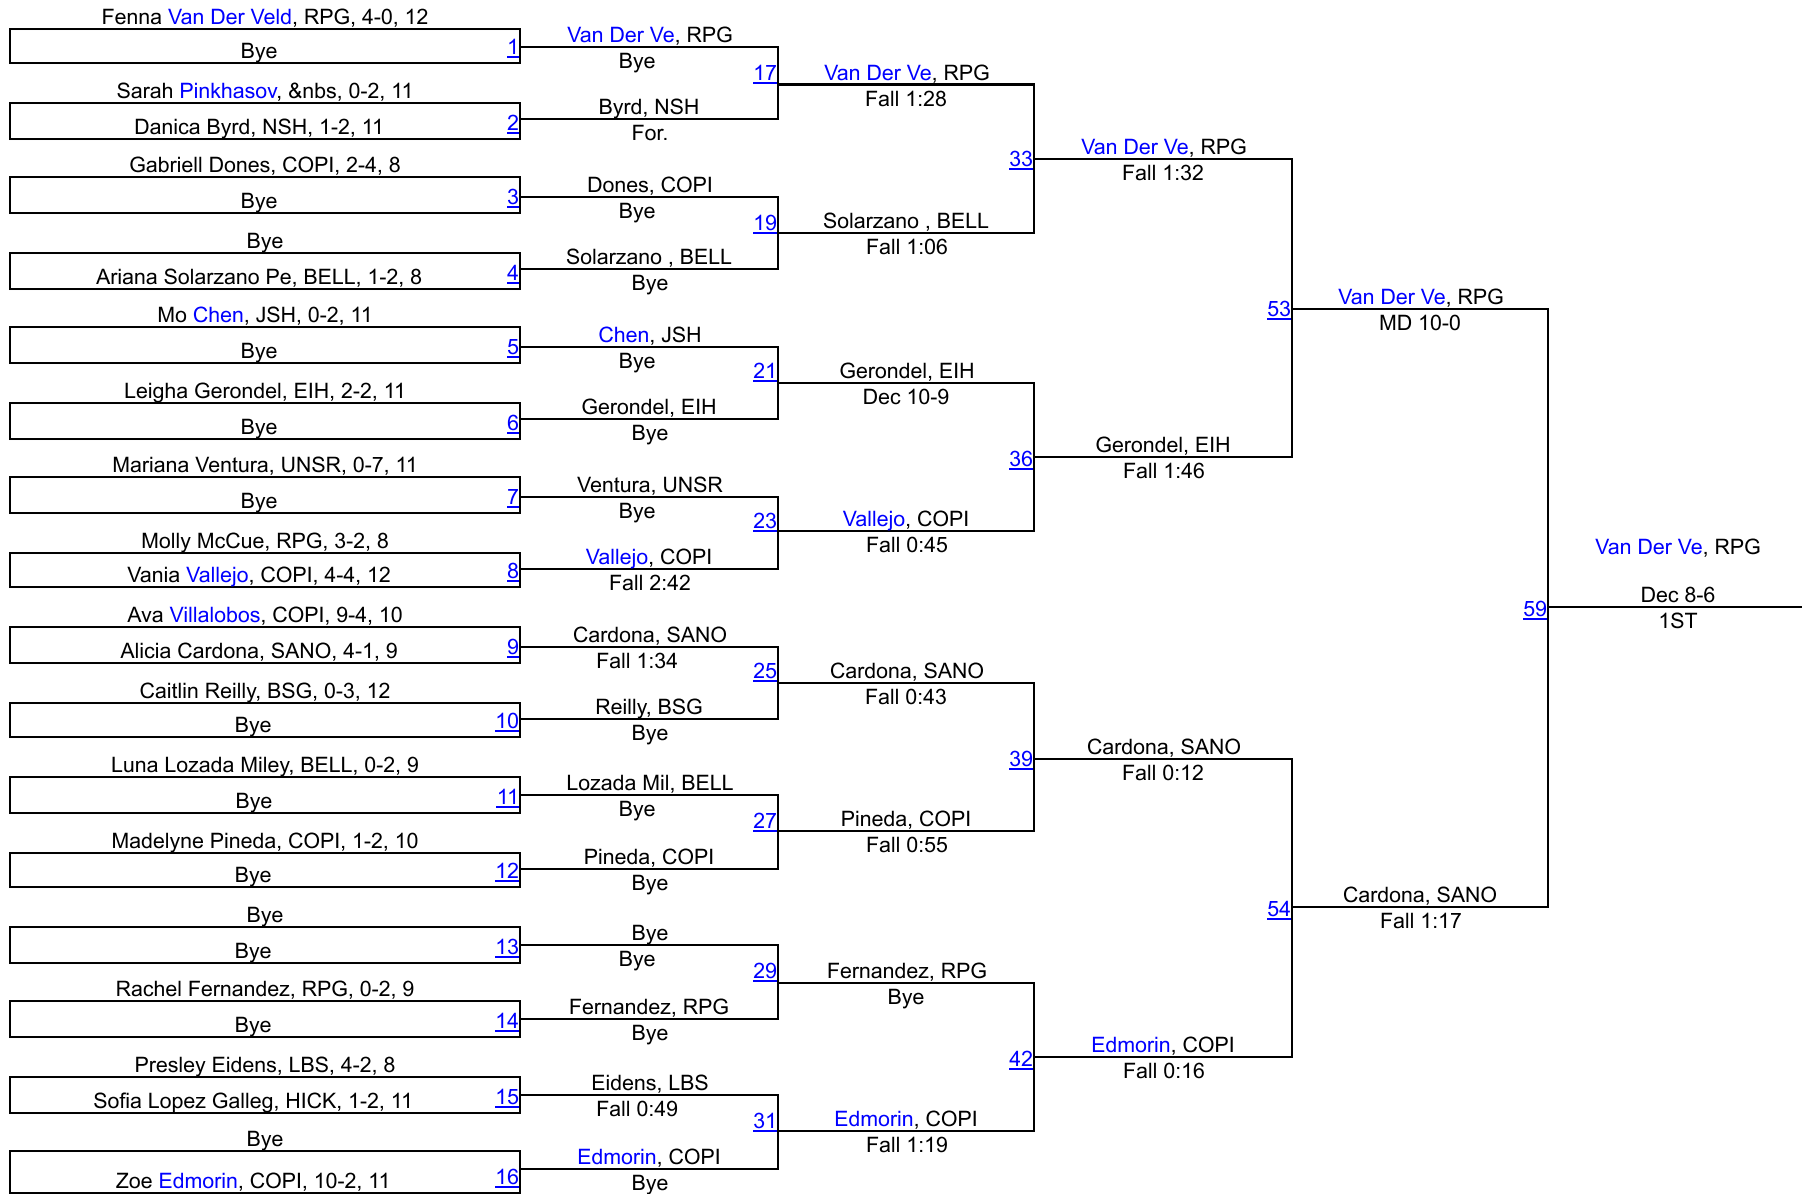

Emma Knapp, BSG, 0-6, &n

4TH

TOH Girl's Wrestling Tournament

100

TOH Girl's Wrestling Tournament

TOH Girl's Wrestling Tournament

114

TOH Girl's Wrestling Tournament

126

TOH Girl's Wrestling Tournament

132

TOH Girl's Wrestling Tournament

138

TOH Girl's Wrestling Tournament

145

TOH Girl's Wrestling Tournament