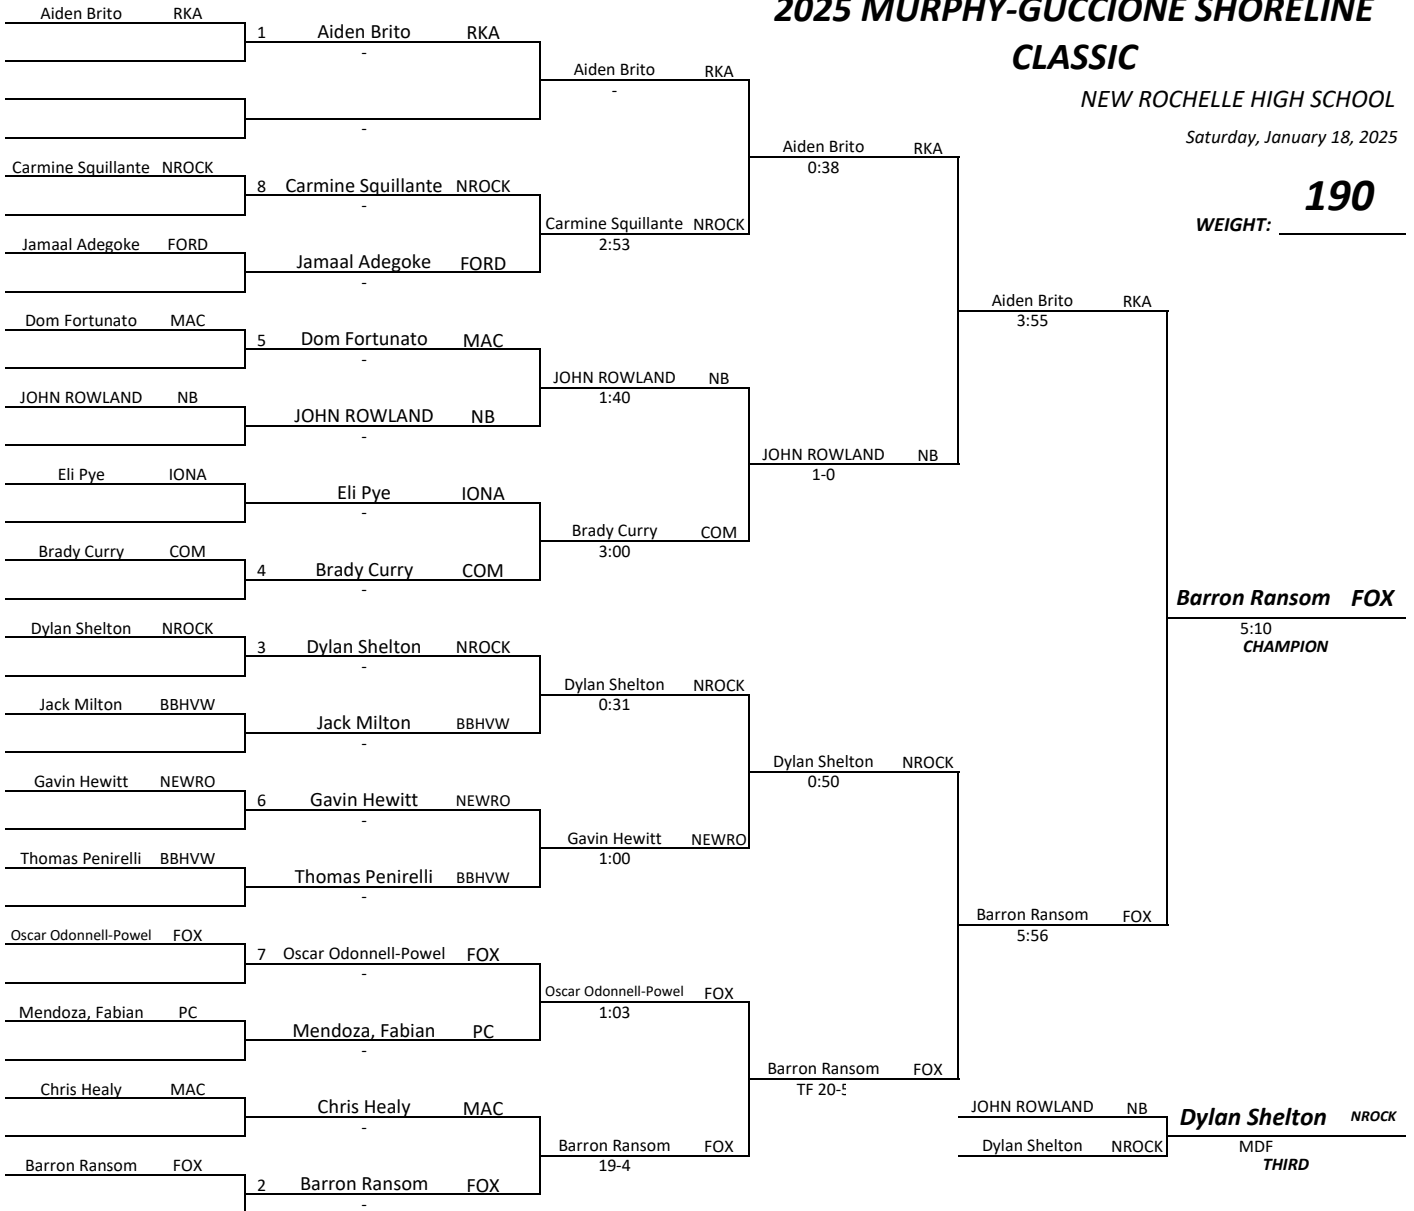

2025 MURPHY-GUCCIONE SHORELINE CLASSIC

NEW ROCHELLE HIGH SCHOOL

Saturday, January 18, 2025

190

WEIGHT: _____

Barron Ransom FOX CHAMPION	Dylan Shelton NROCK THIRD	Brady Curry COM FIFTH
Aiden Brito RKA SECOND	JOHN ROWLAND NB FOURTH	Oscar Odonnell-Powel FOX SIXTH