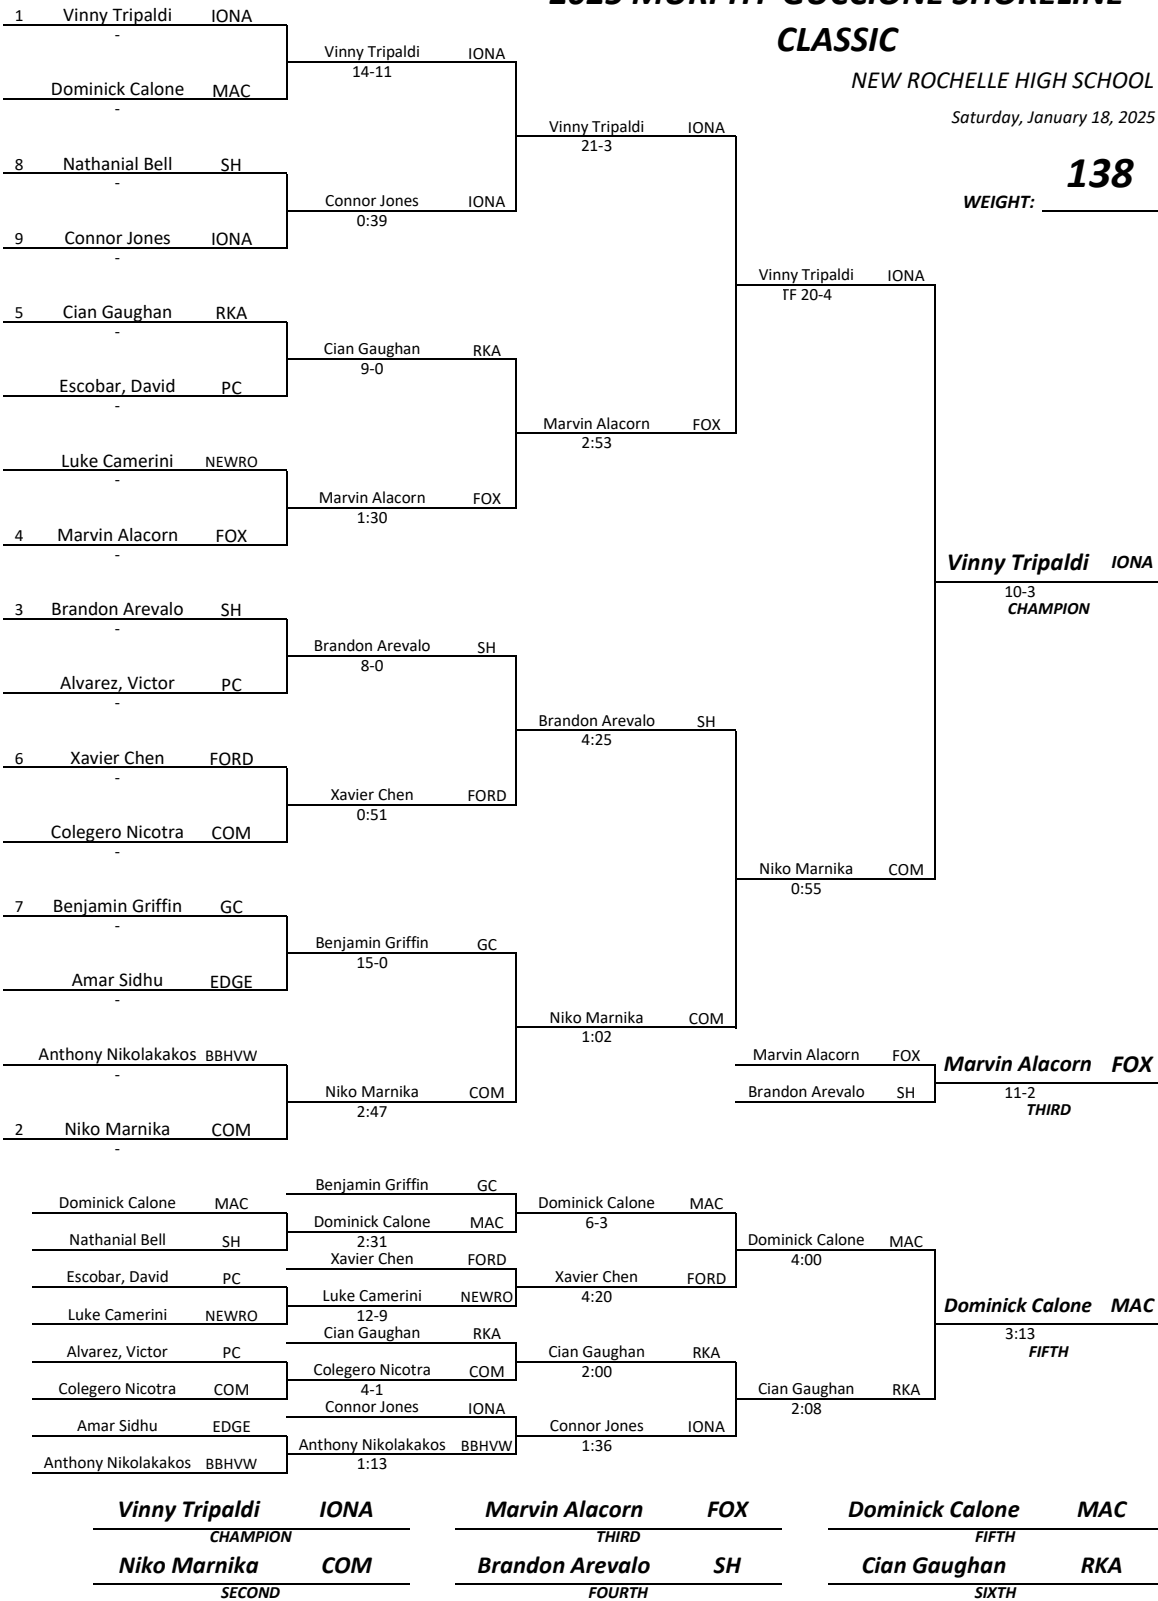

WEIGHT: _____

2025 MURPHY-GUCCIONE SHORELINE

CLASSIC

NEW ROCHELLE HIGH SCHOOL

Saturday, January 18, 2025

138

WEIGHT: _____

2025 MURPHY-GUCCIONE SHORELINE CLASSIC