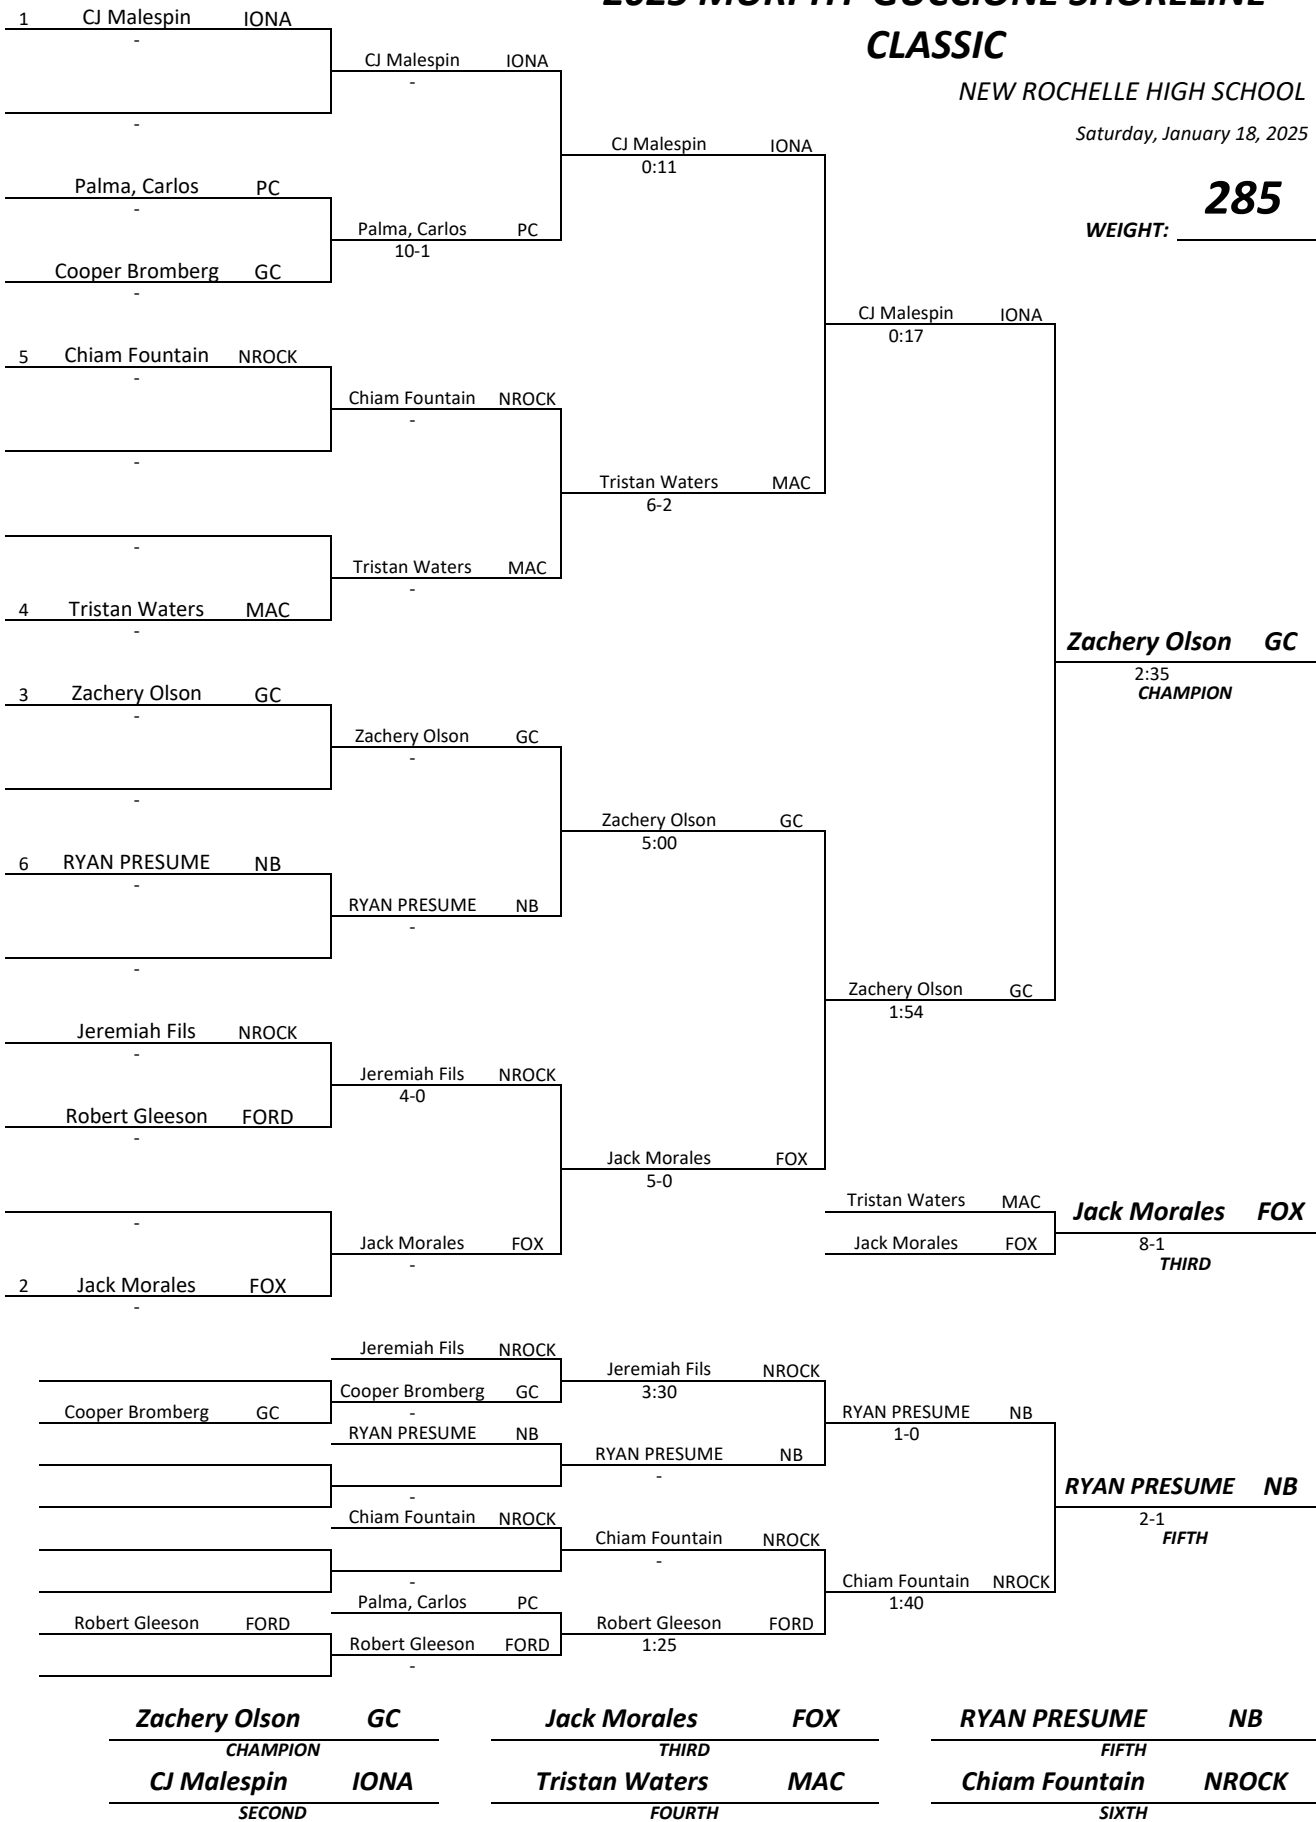

2025 MURPHY-GUCCIONE SHORELINE CLASSIC

NEW ROCHELLE HIGH SCHOOL

Saturday, January 18, 2025

285

WEIGHT: _____

2025 MURPHY-GUCCIONE SHORELINE CLASSIC

NEW ROCHELLE HIGH SCHOOL

Saturday, January 18, 2025

TEAM STANDINGS

1	233.5	IONA PREP
2	172.5	COMMACK
3	163	BRIARCLIFF-BYRAM HILLS-VALHALLA-WESTLAKE
4	145	FOX LANE
4	145	NORTH ROCKLAND

6	140.5	NORTH BABYLON
7	126.5	MACARTHUR
8	85	GARDEN CITY
9	68	RIVERDALE KINGSBRIDGE ACADEMY
10	67.5	PORT CHESTER

11	61	SLEEPY HOLLOW
12	55.5	NEW ROCHELLE
13	54.5	RYE
14	45.5	YORKTOWN
15	36.5	FORDHAM PREP

16	29.5	EDGEMONT
17	17.5	LEHMAN