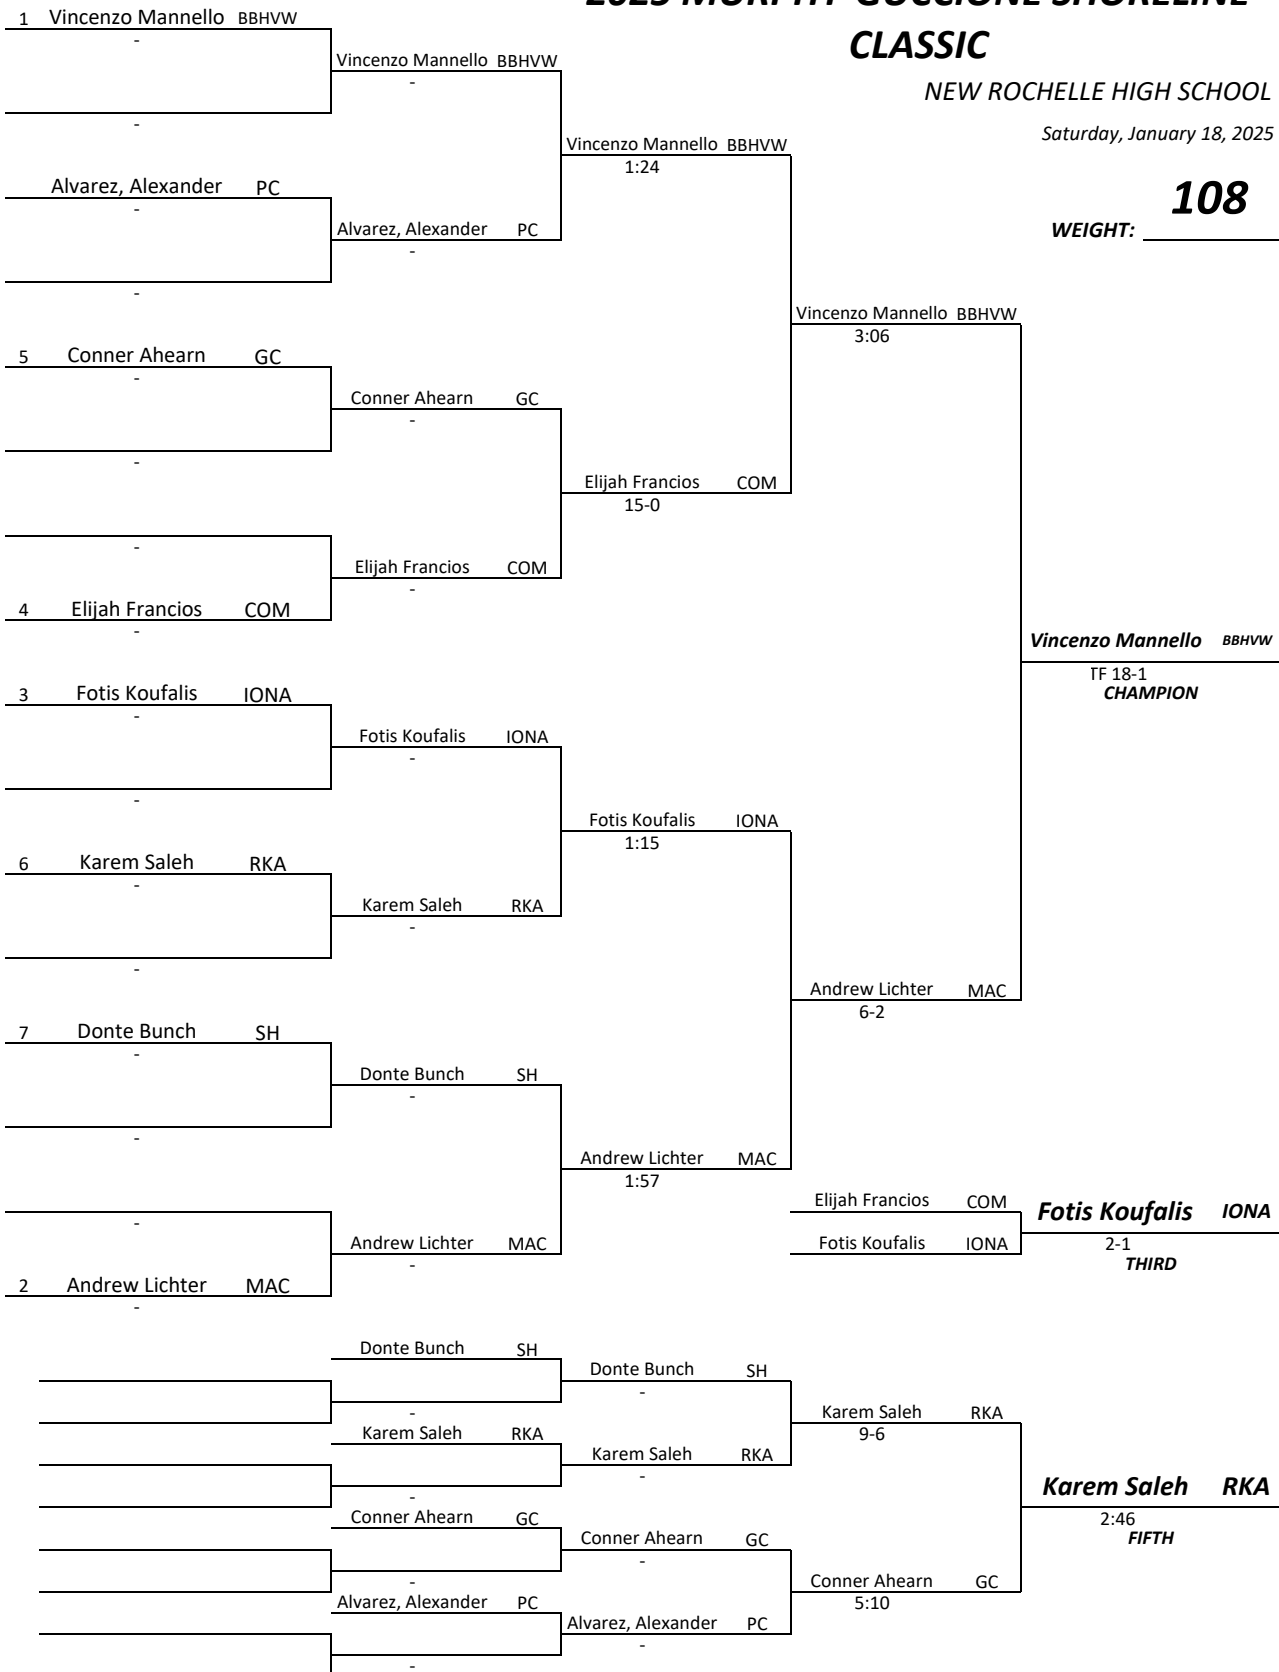

2025 MURPHY-GUCCIONE SHORELINE CLASSIC

NEW ROCHELLE HIGH SCHOOL

Saturday, January 18, 2025

108

WEIGHT: _____

Vincenzo Mannello BBHVW
CHAMPION
Andrew Lichter
SECOND

Fotis Koufalis IONA
THIRD
Elijah Francios COM
FOURTH

Karem Saleh RKA
FIFTH
Conner Ahearn GC
SIXTH