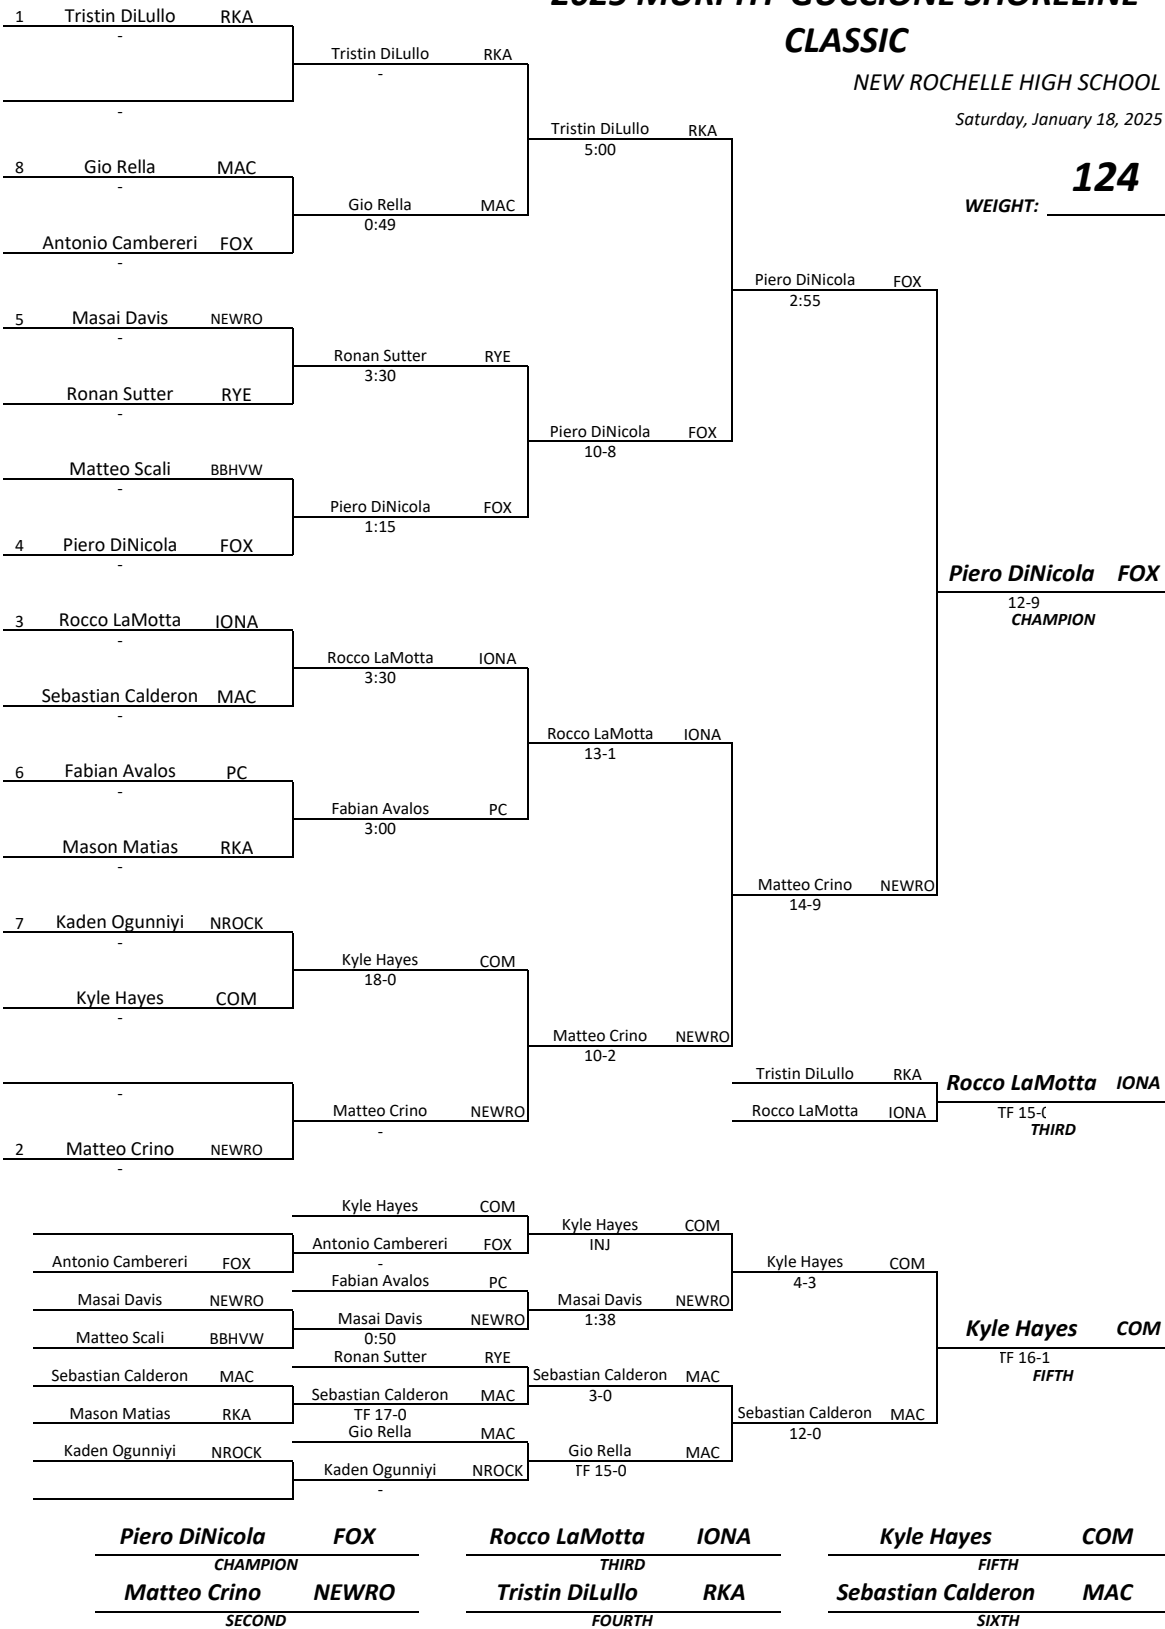

2025 MURPHY-GUCCIONE SHORELINE CLASSIC

NEW ROCHELLE HIGH SCHOOL

Saturday, January 18, 2025

124

WEIGHT: _____