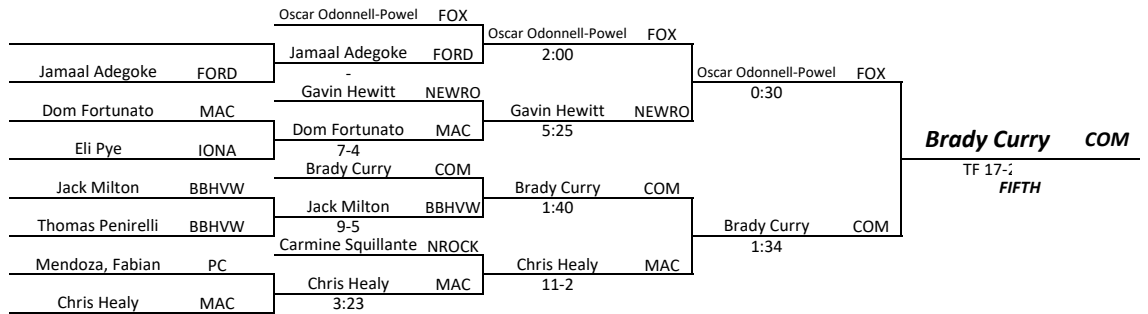

NEW ROCHELLE HIGH SCHOOL

Saturday, January 18, 2025

170

WEIGHT: _____

2025 MURPHY-GUCCIONE SHORELINE CLASSIC

NEW ROCHELLE HIGH SCHOOL

Saturday, January 18, 2025

190

WEIGHT: _____

Barron Ransom FOX CHAMPION	Dylan Shelton NROCK THIRD	Brady Curry COM FIFTH
Aiden Brito RKA SECOND	JOHN ROWLAND NB FOURTH	Oscar Odonnell-Powel FOX SIXTH

2025 MURPHY-GUCCIONE SHORELINE

CLASSIC