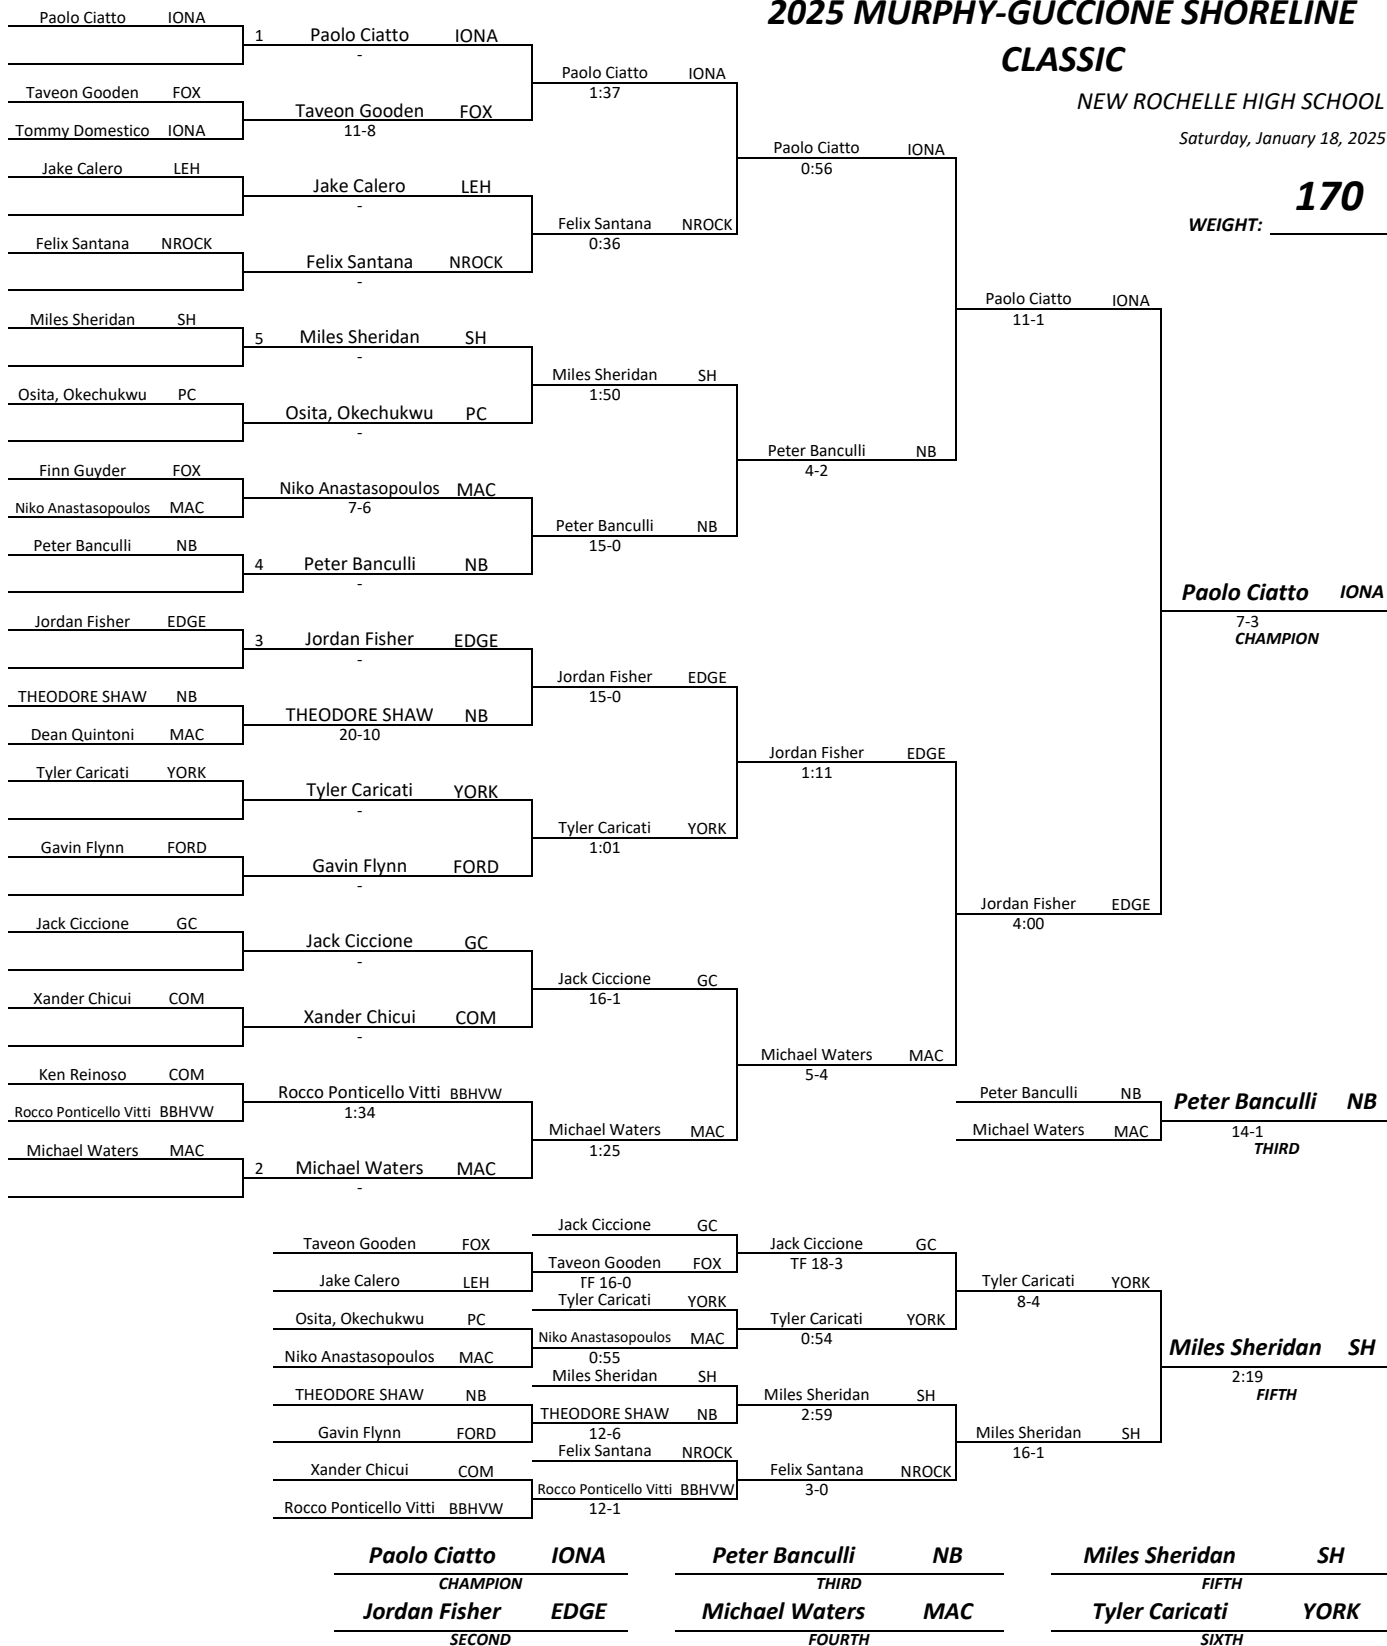

2025 MURPHY-GUCCIONE SHORELINE CLASSIC

NEW ROCHELLE HIGH SCHOOL

Saturday, January 18, 2025

170

WEIGHT: _____