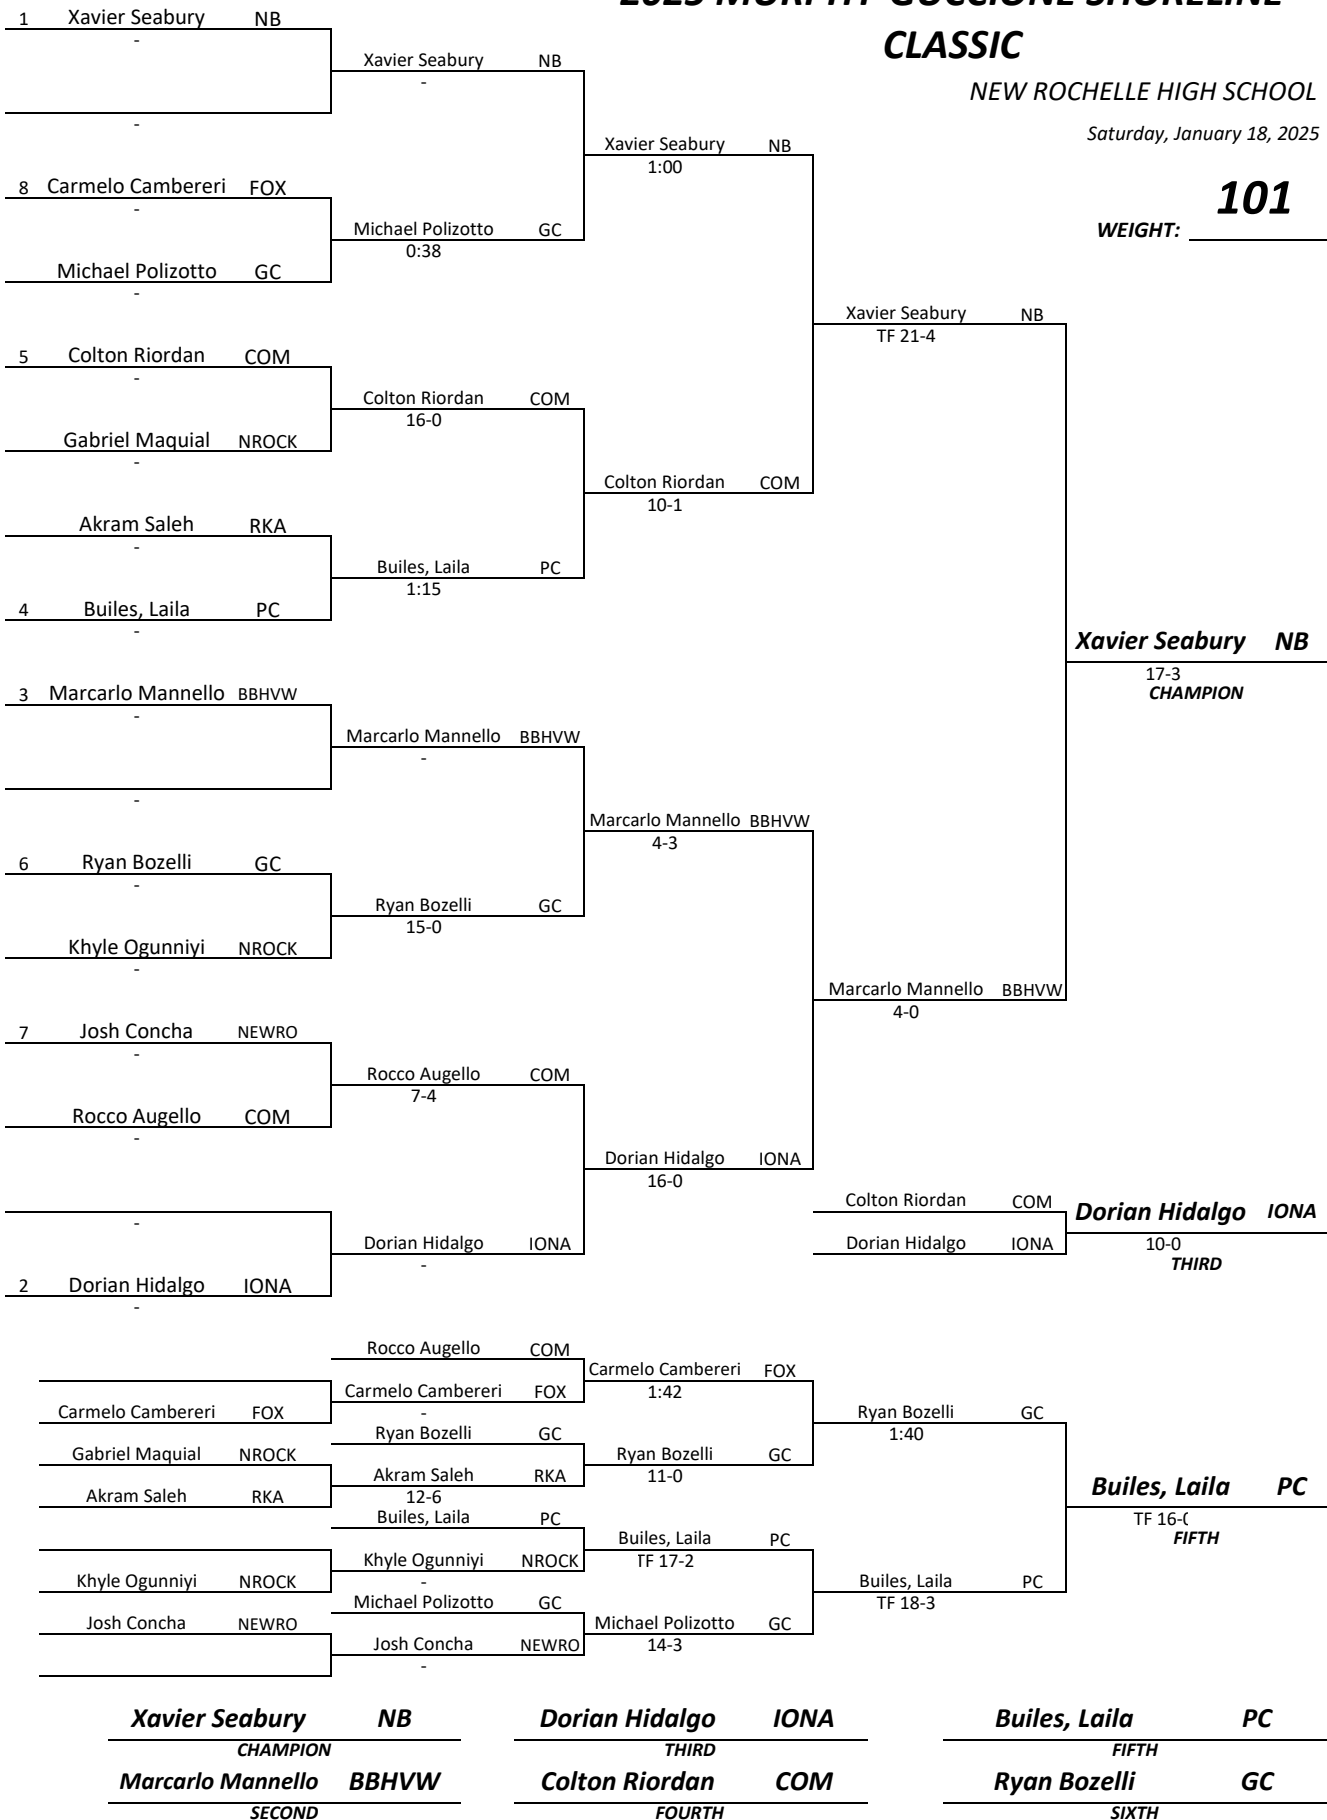

2025 MURPHY-GUCCIONE SHORELINE CLASSIC

NEW ROCHELLE HIGH SCHOOL

Saturday, January 18, 2025

101

WEIGHT: _____

2025 MURPHY-GUCCIONE SHORELINE CLASSIC

NEW ROCHELLE HIGH SCHOOL

Saturday, January 18, 2025