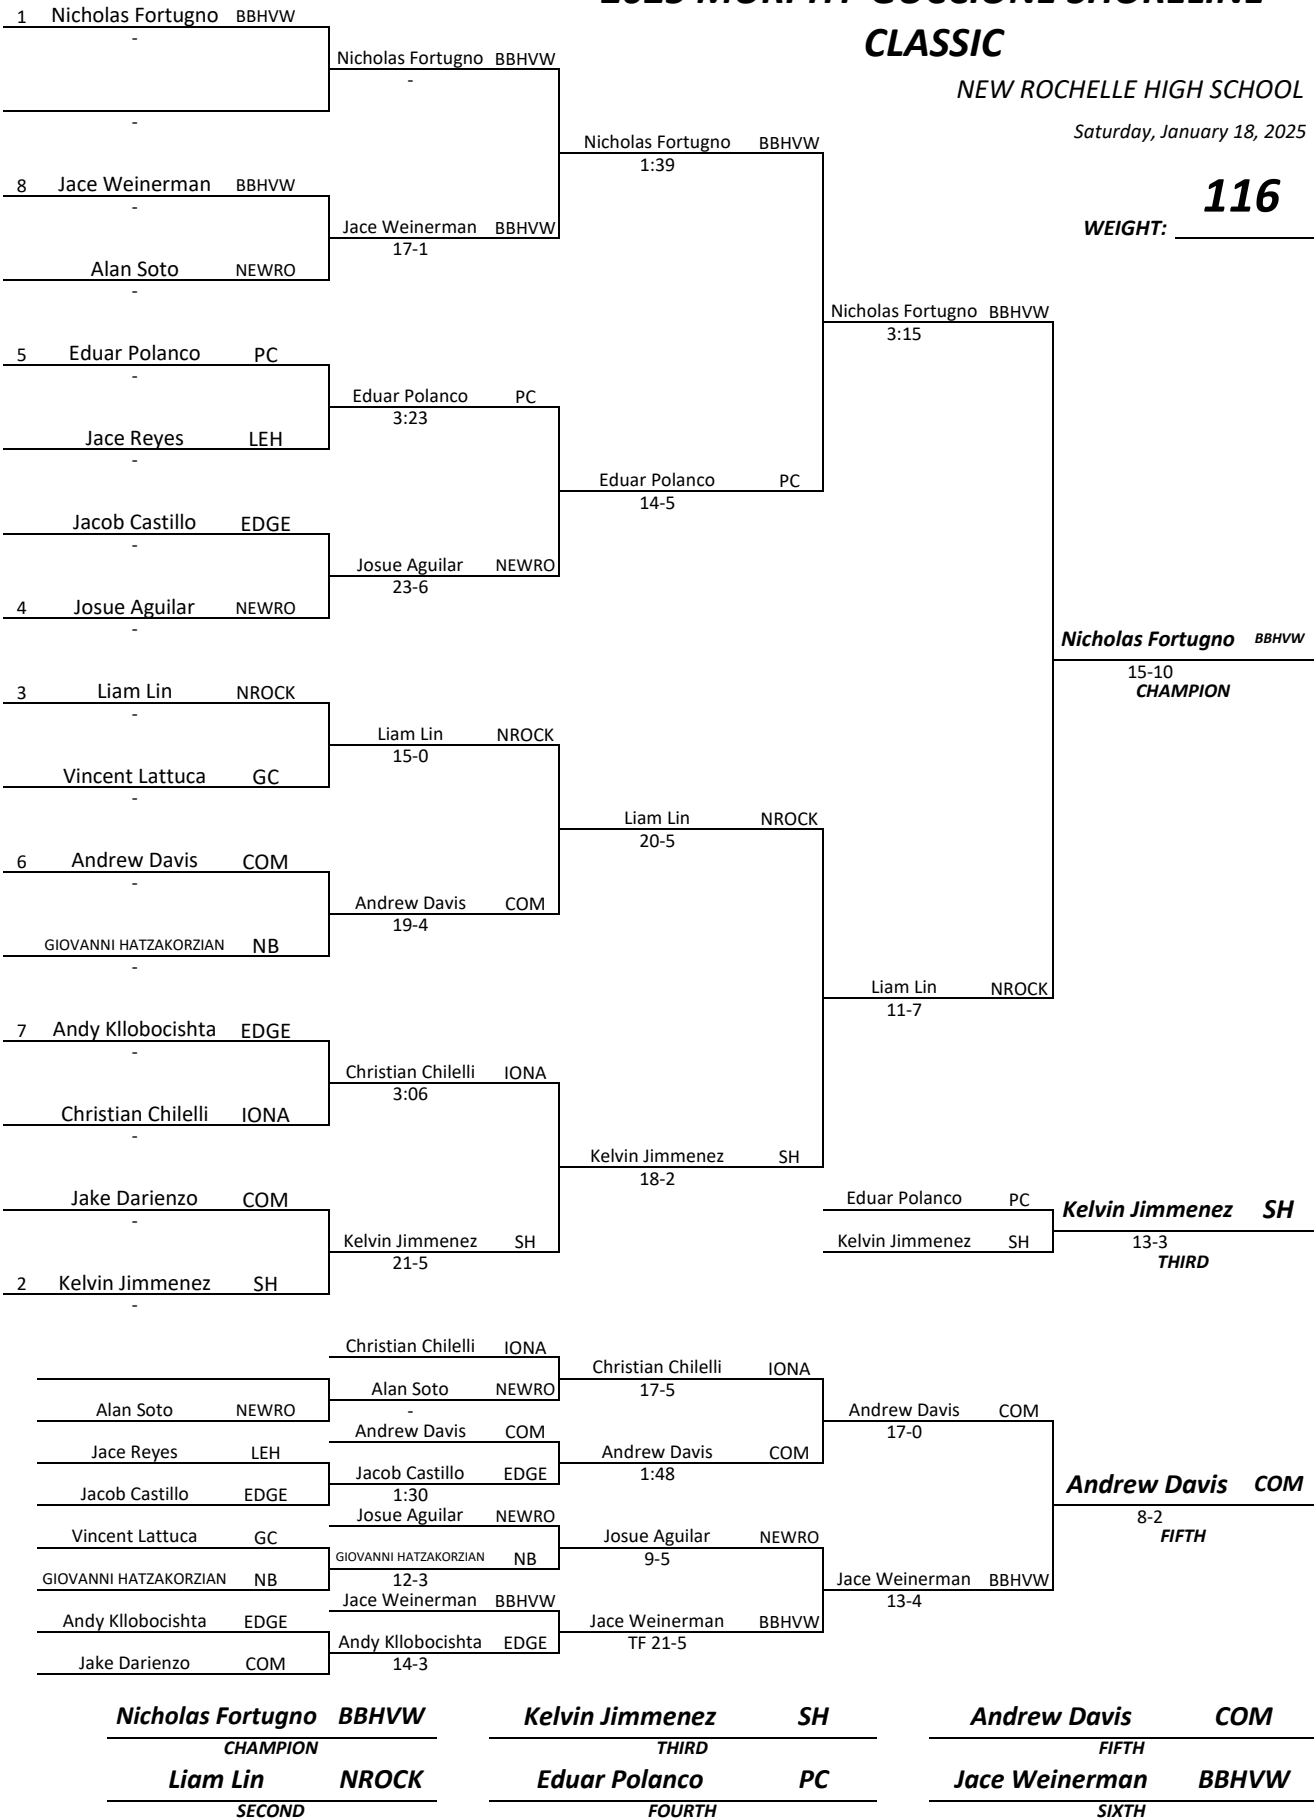

2025 MURPHY-GUCCIONE SHORELINE CLASSIC

NEW ROCHELLE HIGH SCHOOL

Saturday, January 18, 2025

116

WEIGHT: _____