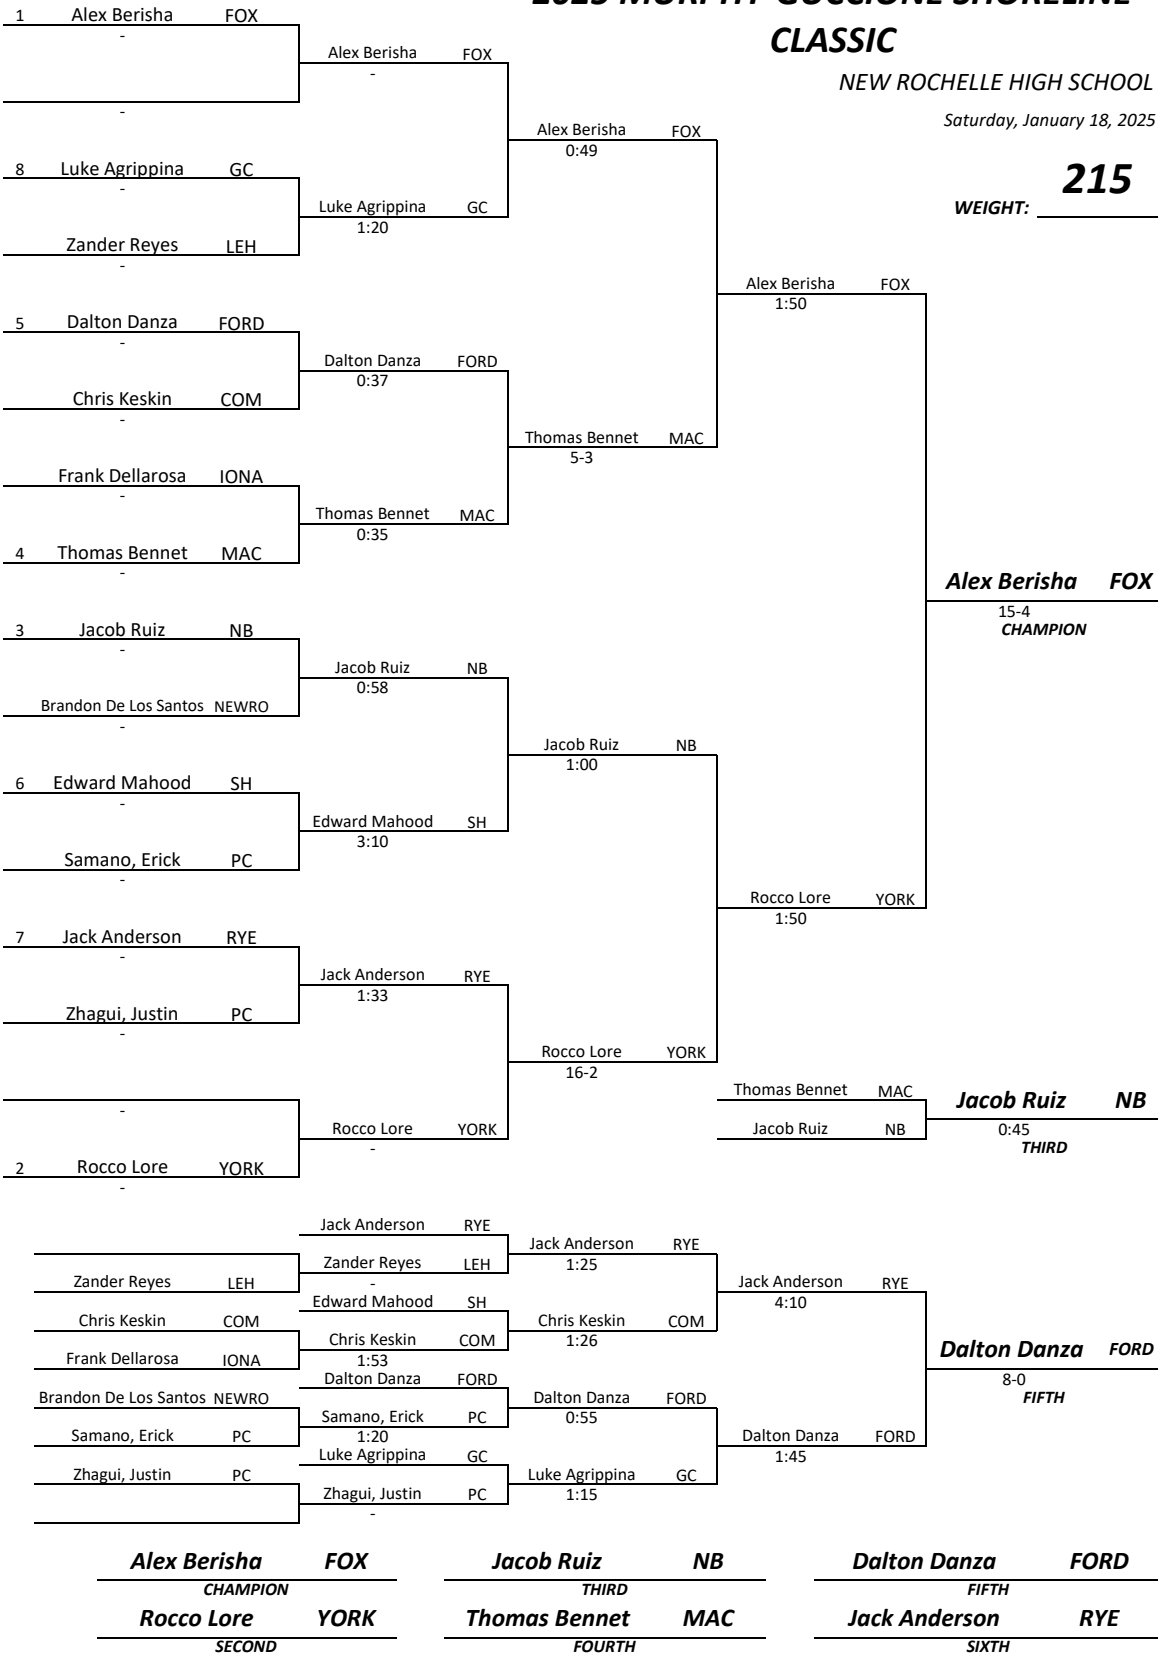

2025 MURPHY-GUCCIONE SHORELINE

CLASSIC

NEW ROCHELLE HIGH SCHOOL

Saturday, January 18, 2025

215

WEIGHT: _____