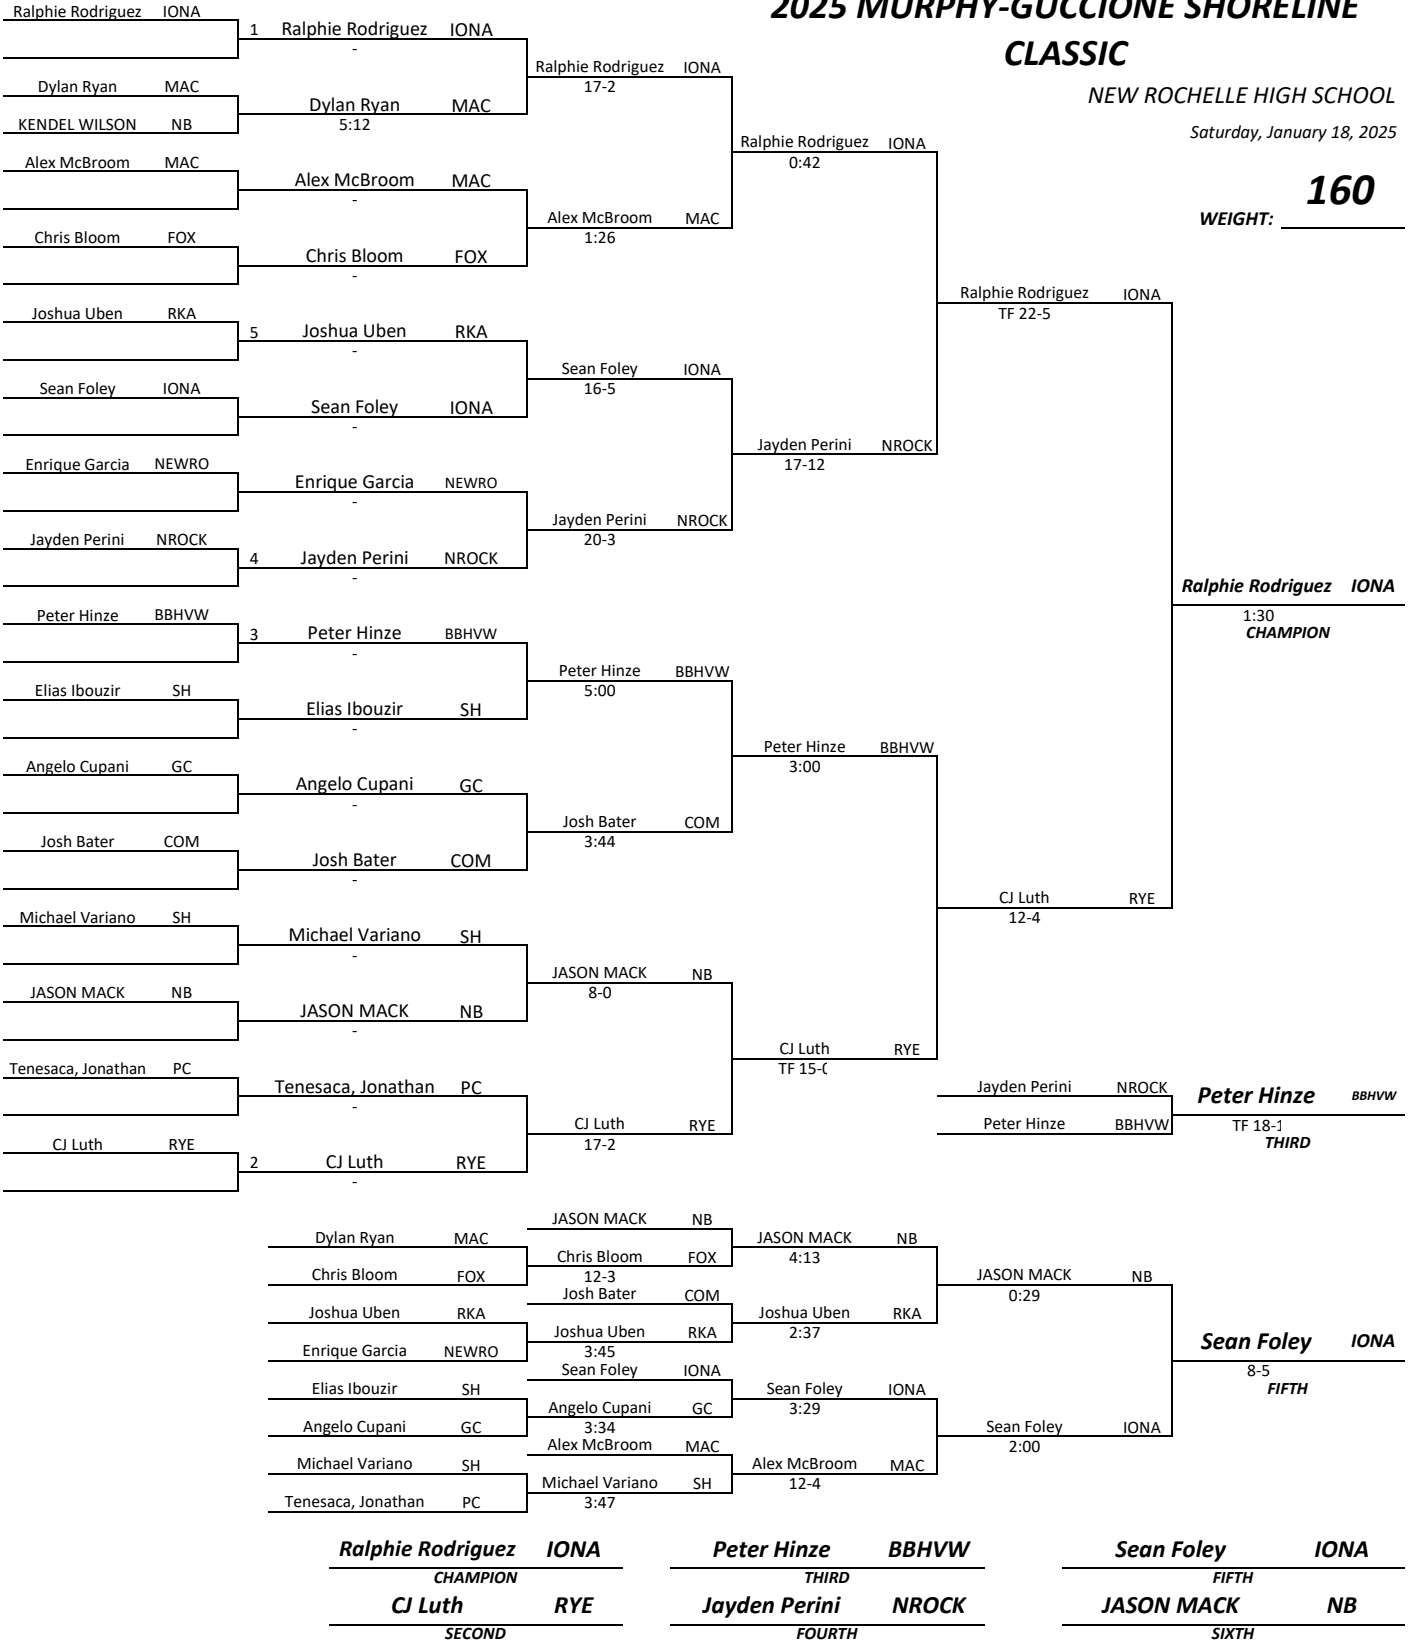

2025 MURPHY-GUCCIONE SHORELINE CLASSIC

NEW ROCHELLE HIGH SCHOOL

Saturday, January 18, 2025

160

WEIGHT: _____