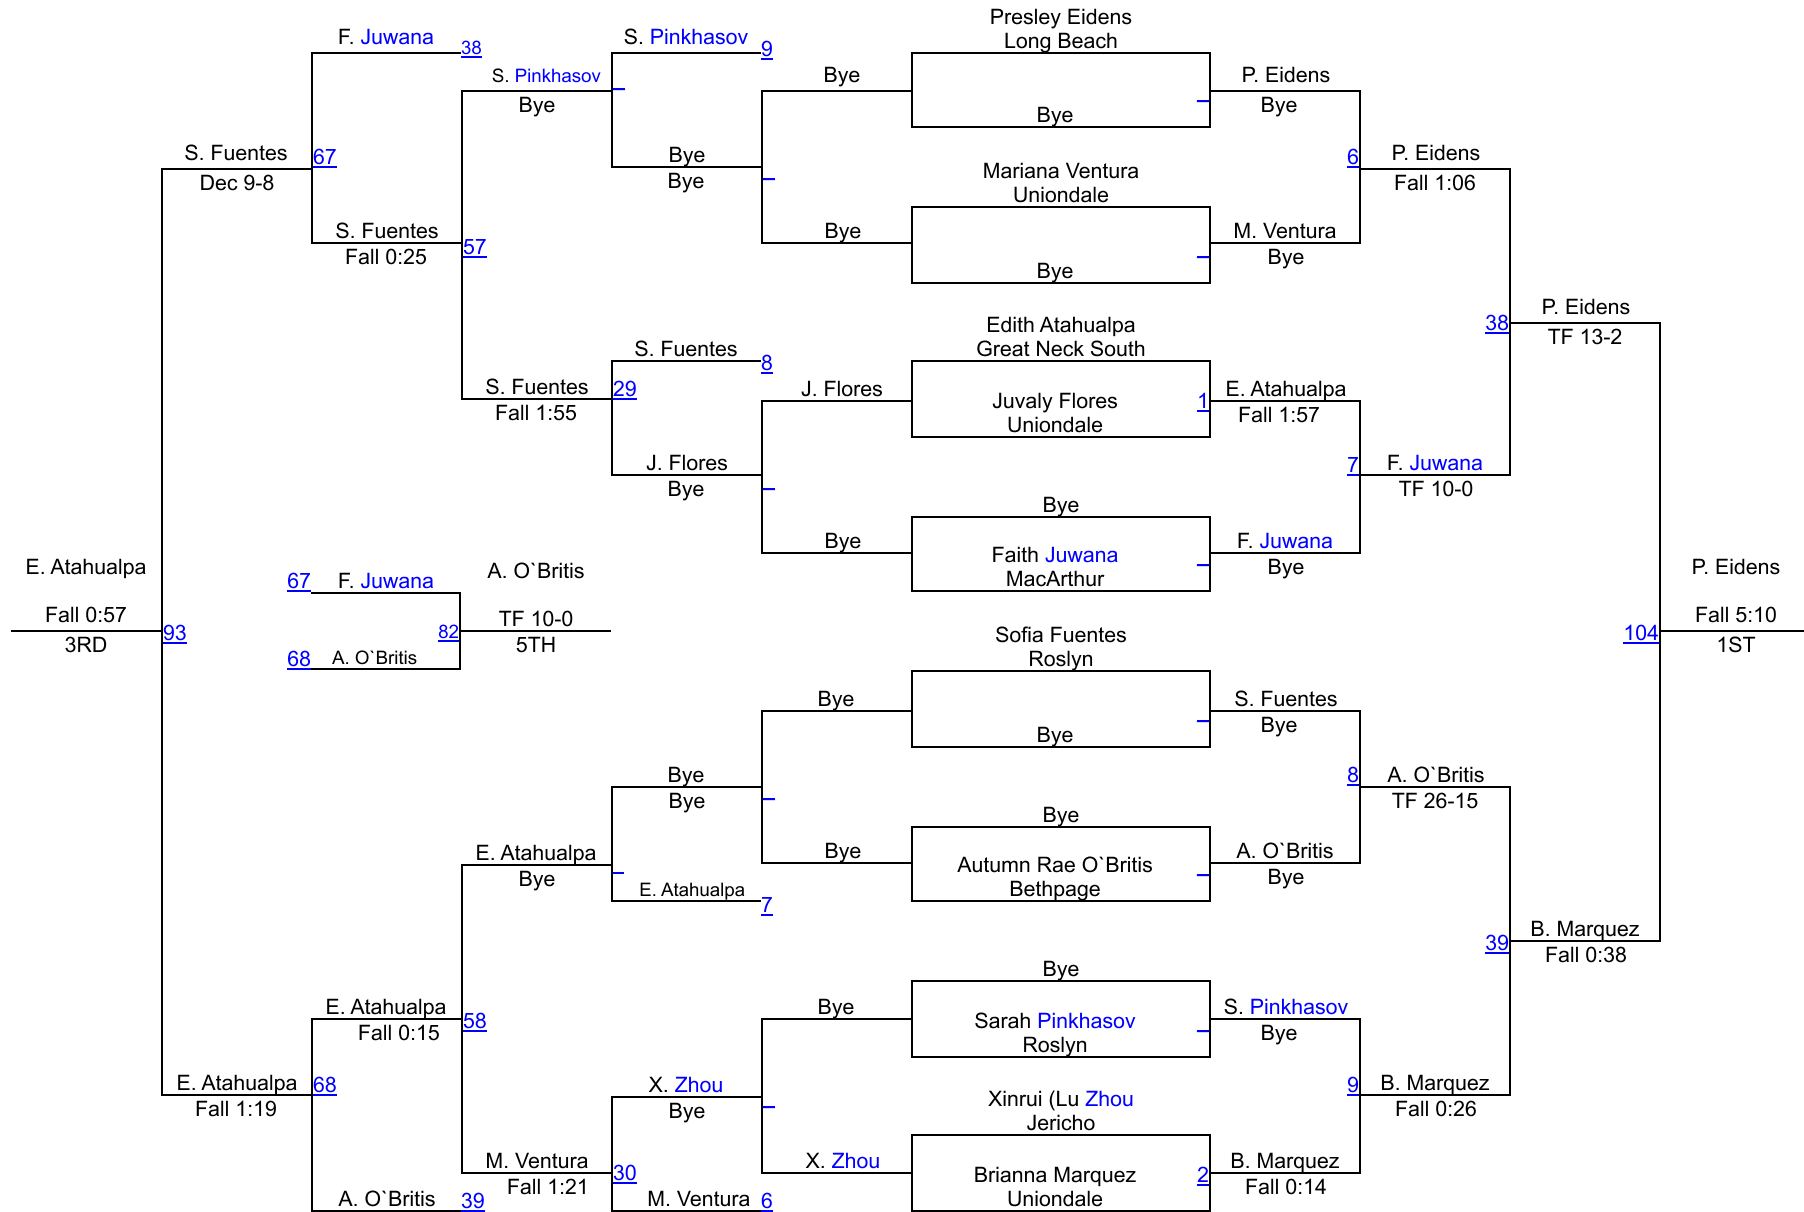

SECTION 8 GIRLS STATE QUALIFIER, NY

Girls 107