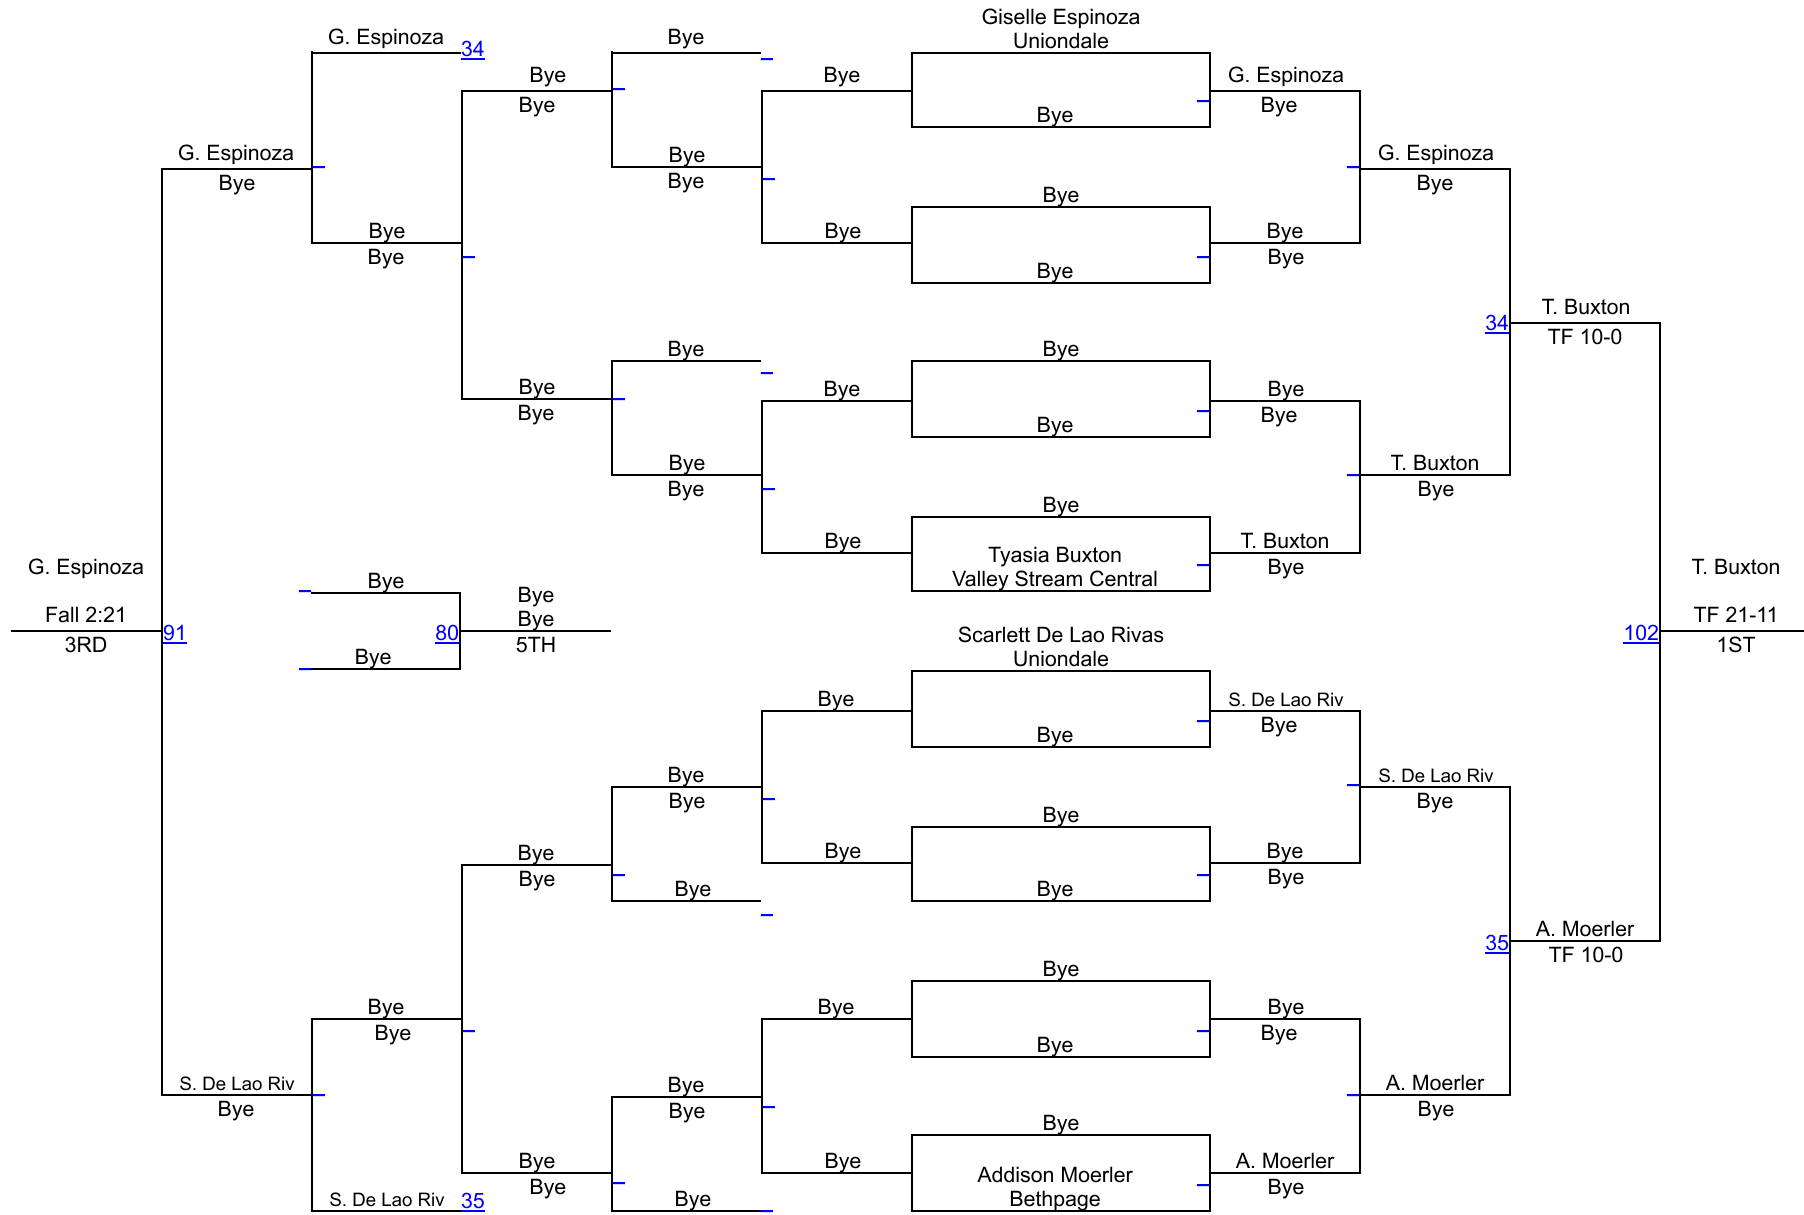

# SECTION 8 GIRLS STATE QUALIFIER, NY

**Girls 94**