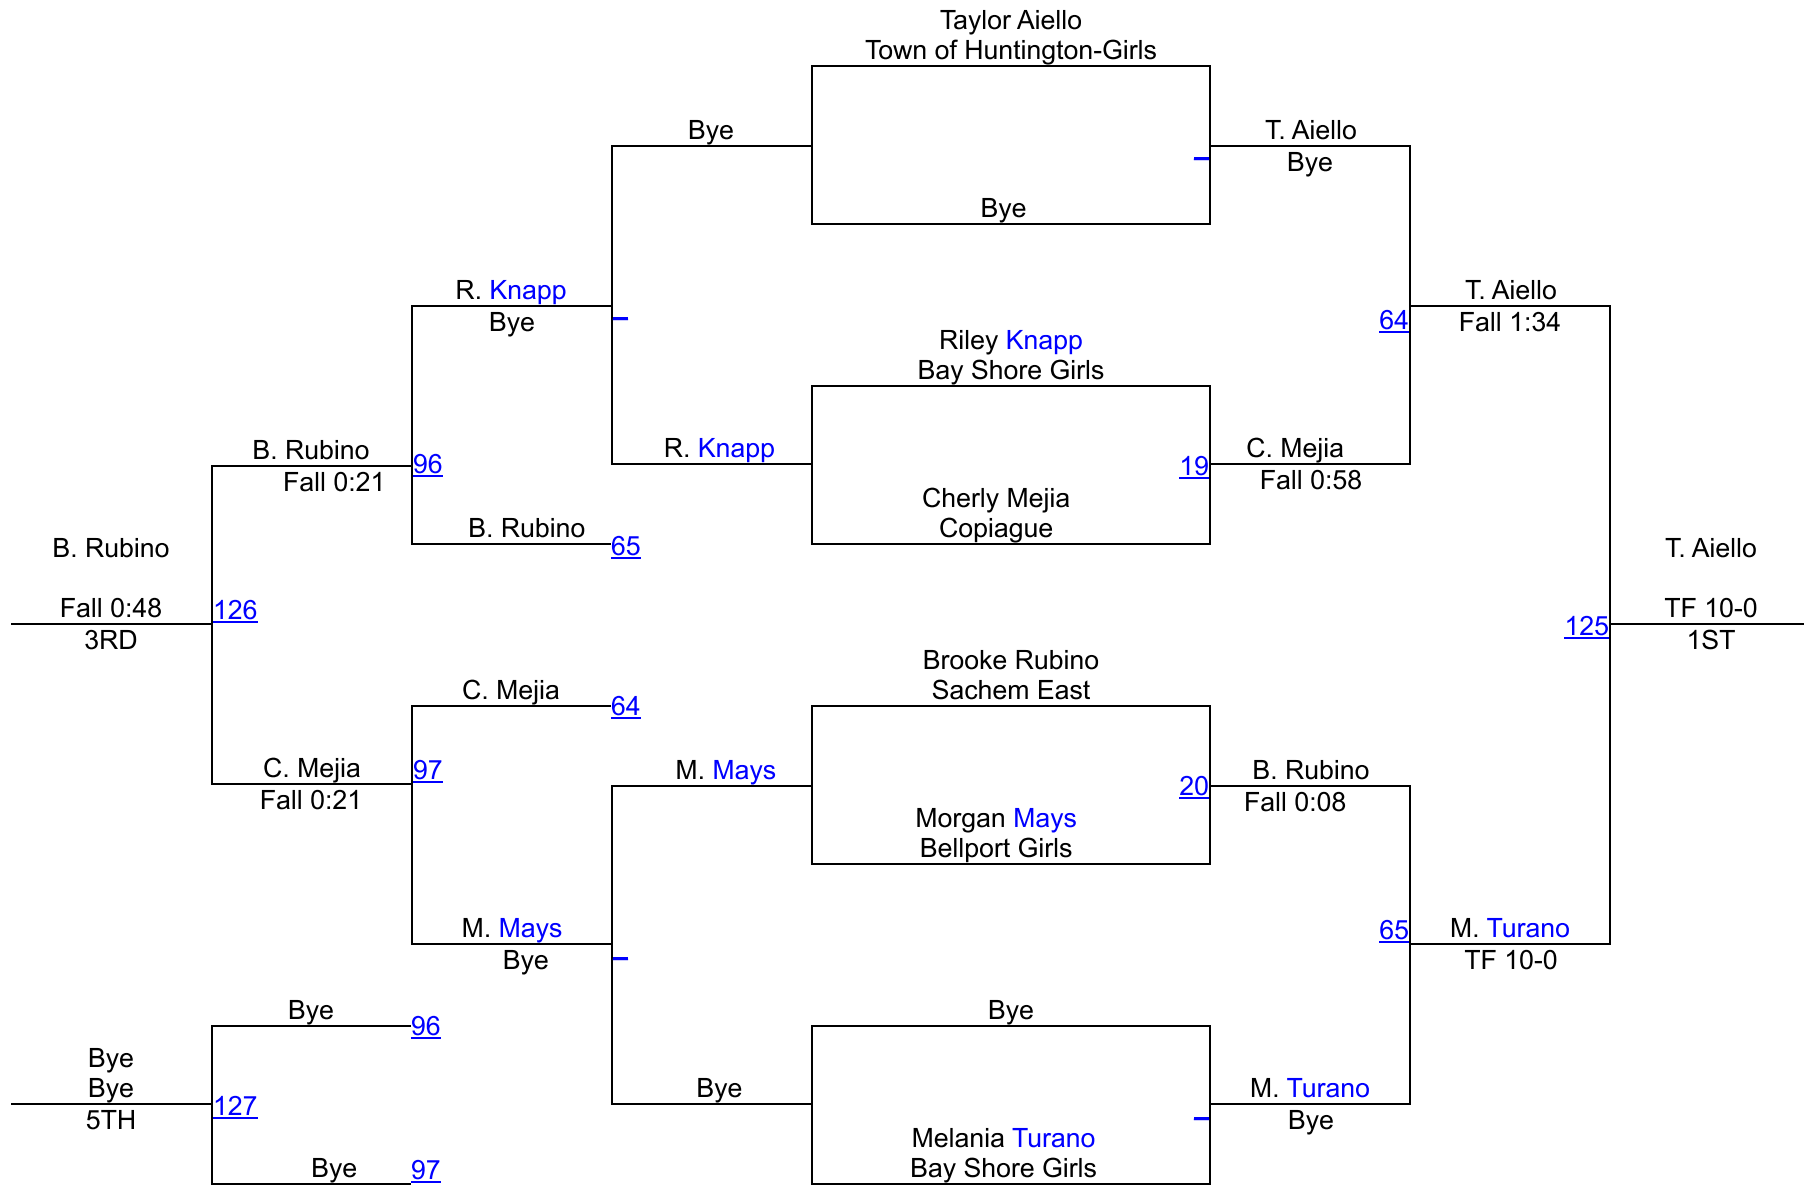

SECTION 11 GIRLS STATE QUALIFIER

Varsity 120 lbs

SECTION 11 GIRLS STATE QUALIFIER

Varsity 126 lbs

SECTION 11 GIRLS STATE QUALIFIER

Varsity 132 lbs

SECTION 11 GIRLS STATE QUALIFIER

Varsity 138 lbs