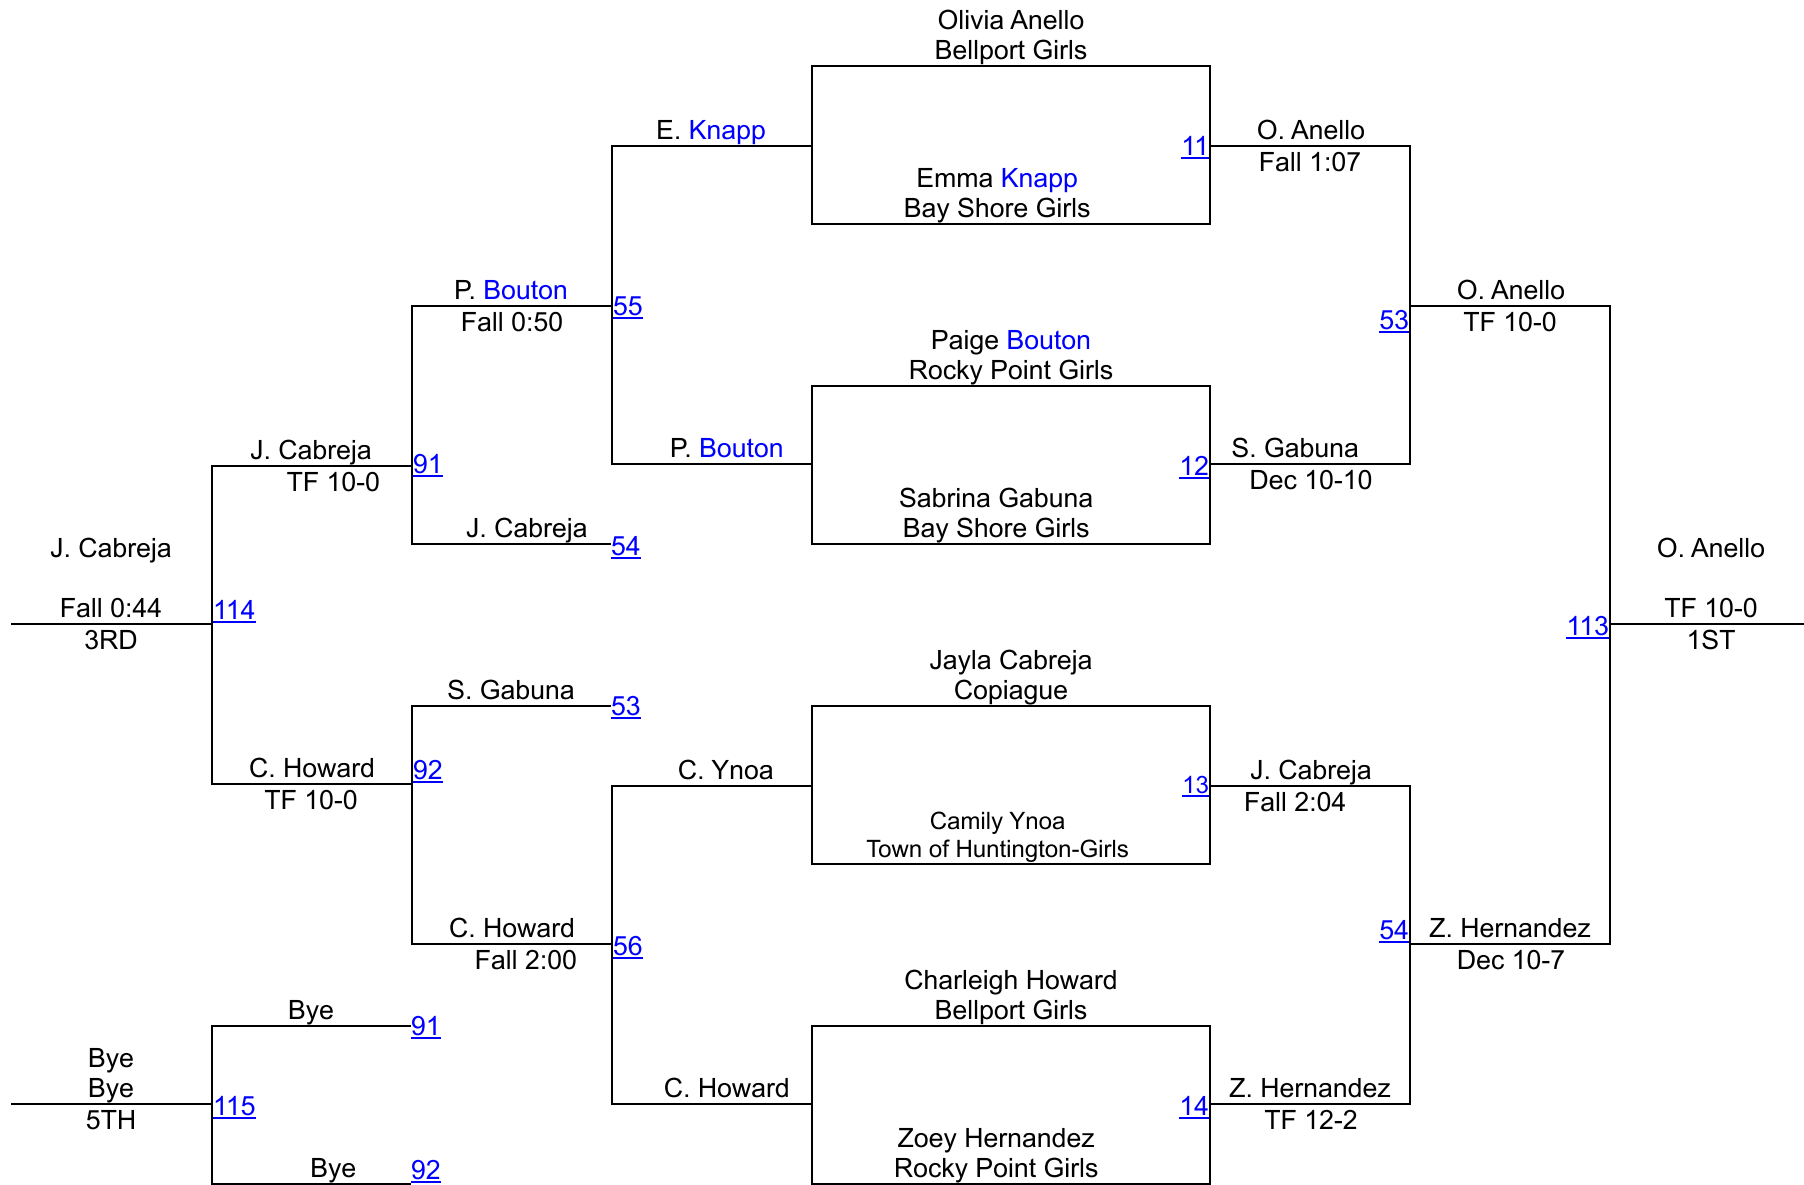

SECTION 11 GIRLS STATE QUALIFIER

Varsity 94 lbs

SECTION 11 GIRLS STATE QUALIFIER

Varsity 100 lbs

SECTION 11 GIRLS STATE QUALIFIER

Varsity 107 lbs

SECTION 11 GIRLS STATE QUALIFIER

Varsity 114 lbs