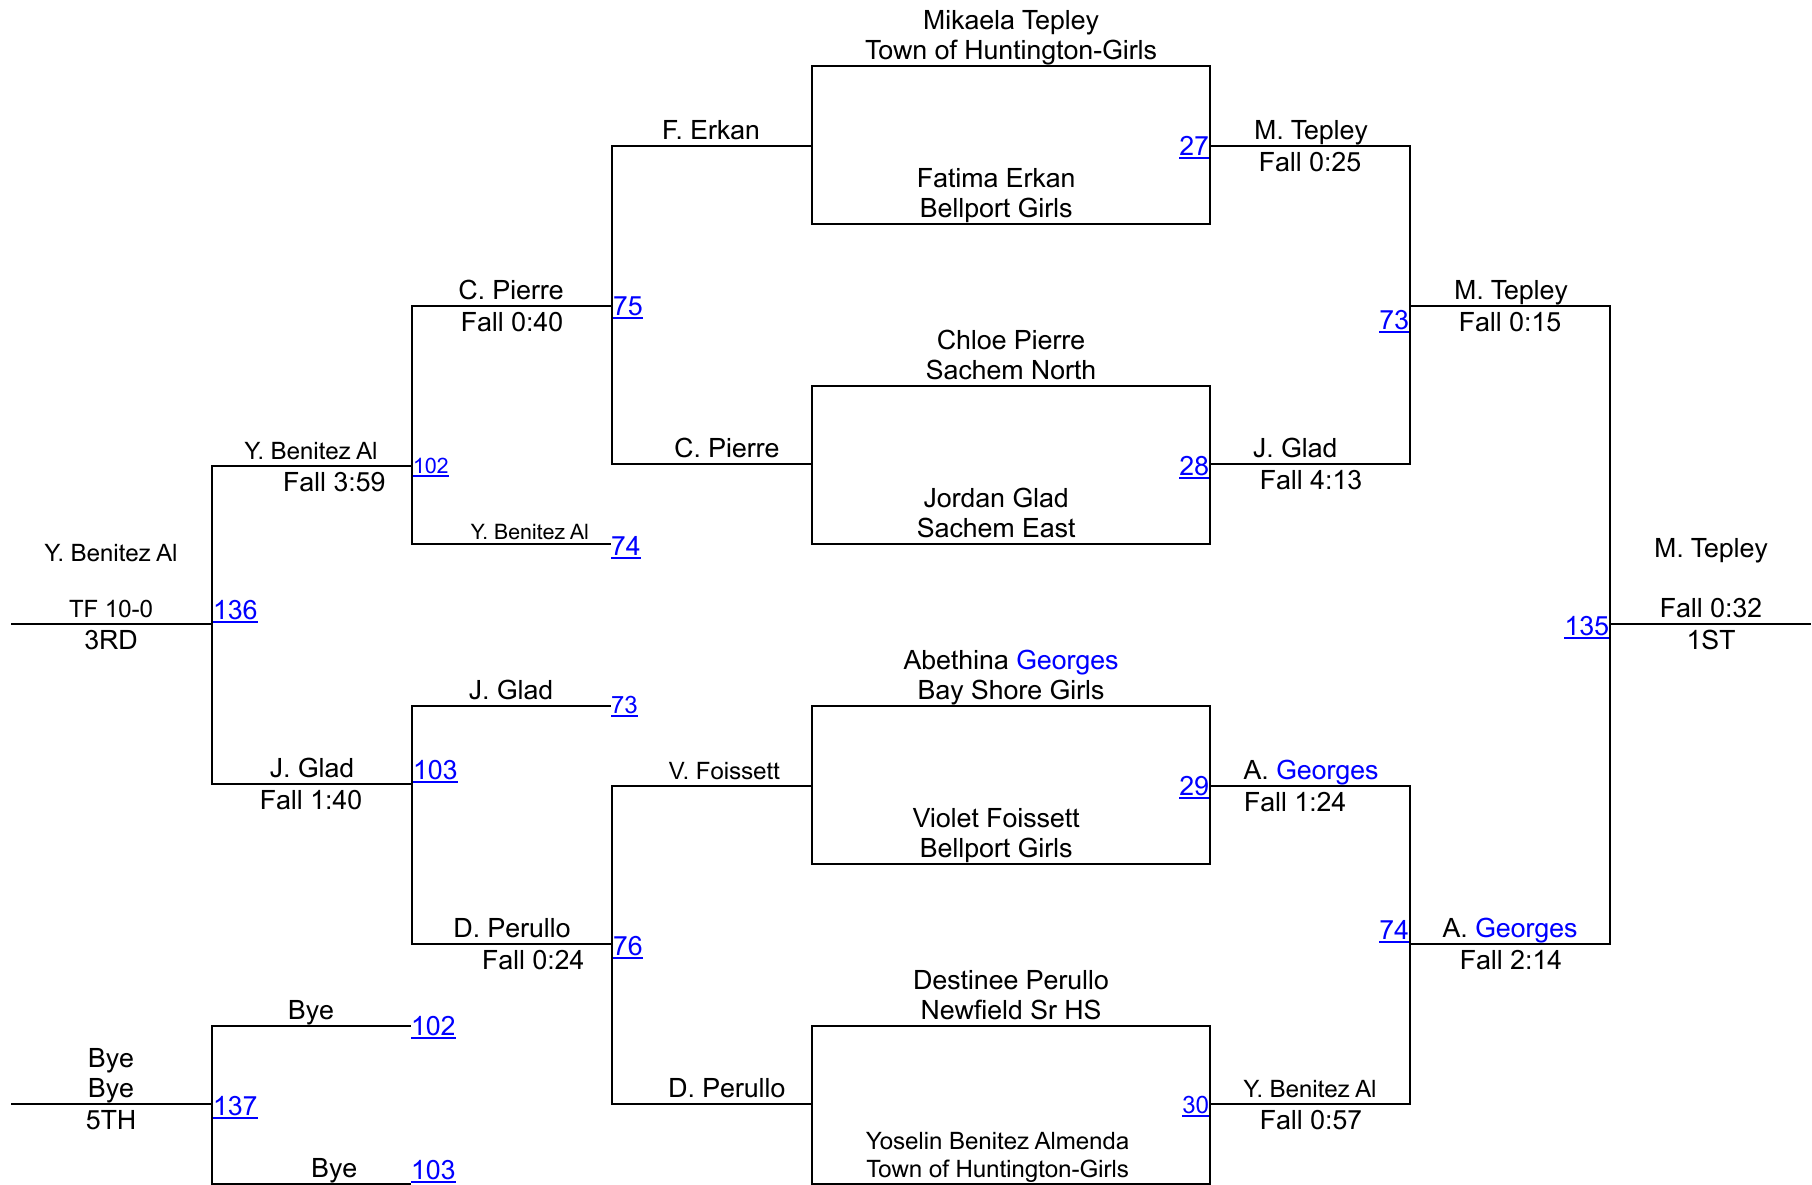

SECTION 11 GIRLS STATE QUALIFIER

Varsity 145 lbs

SECTION 11 GIRLS STATE QUALIFIER

Varsity 152 lbs

SECTION 11 GIRLS STATE QUALIFIER

Varsity 165 lbs

SECTION 11 GIRLS STATE QUALIFIER

Varsity 235 lbs