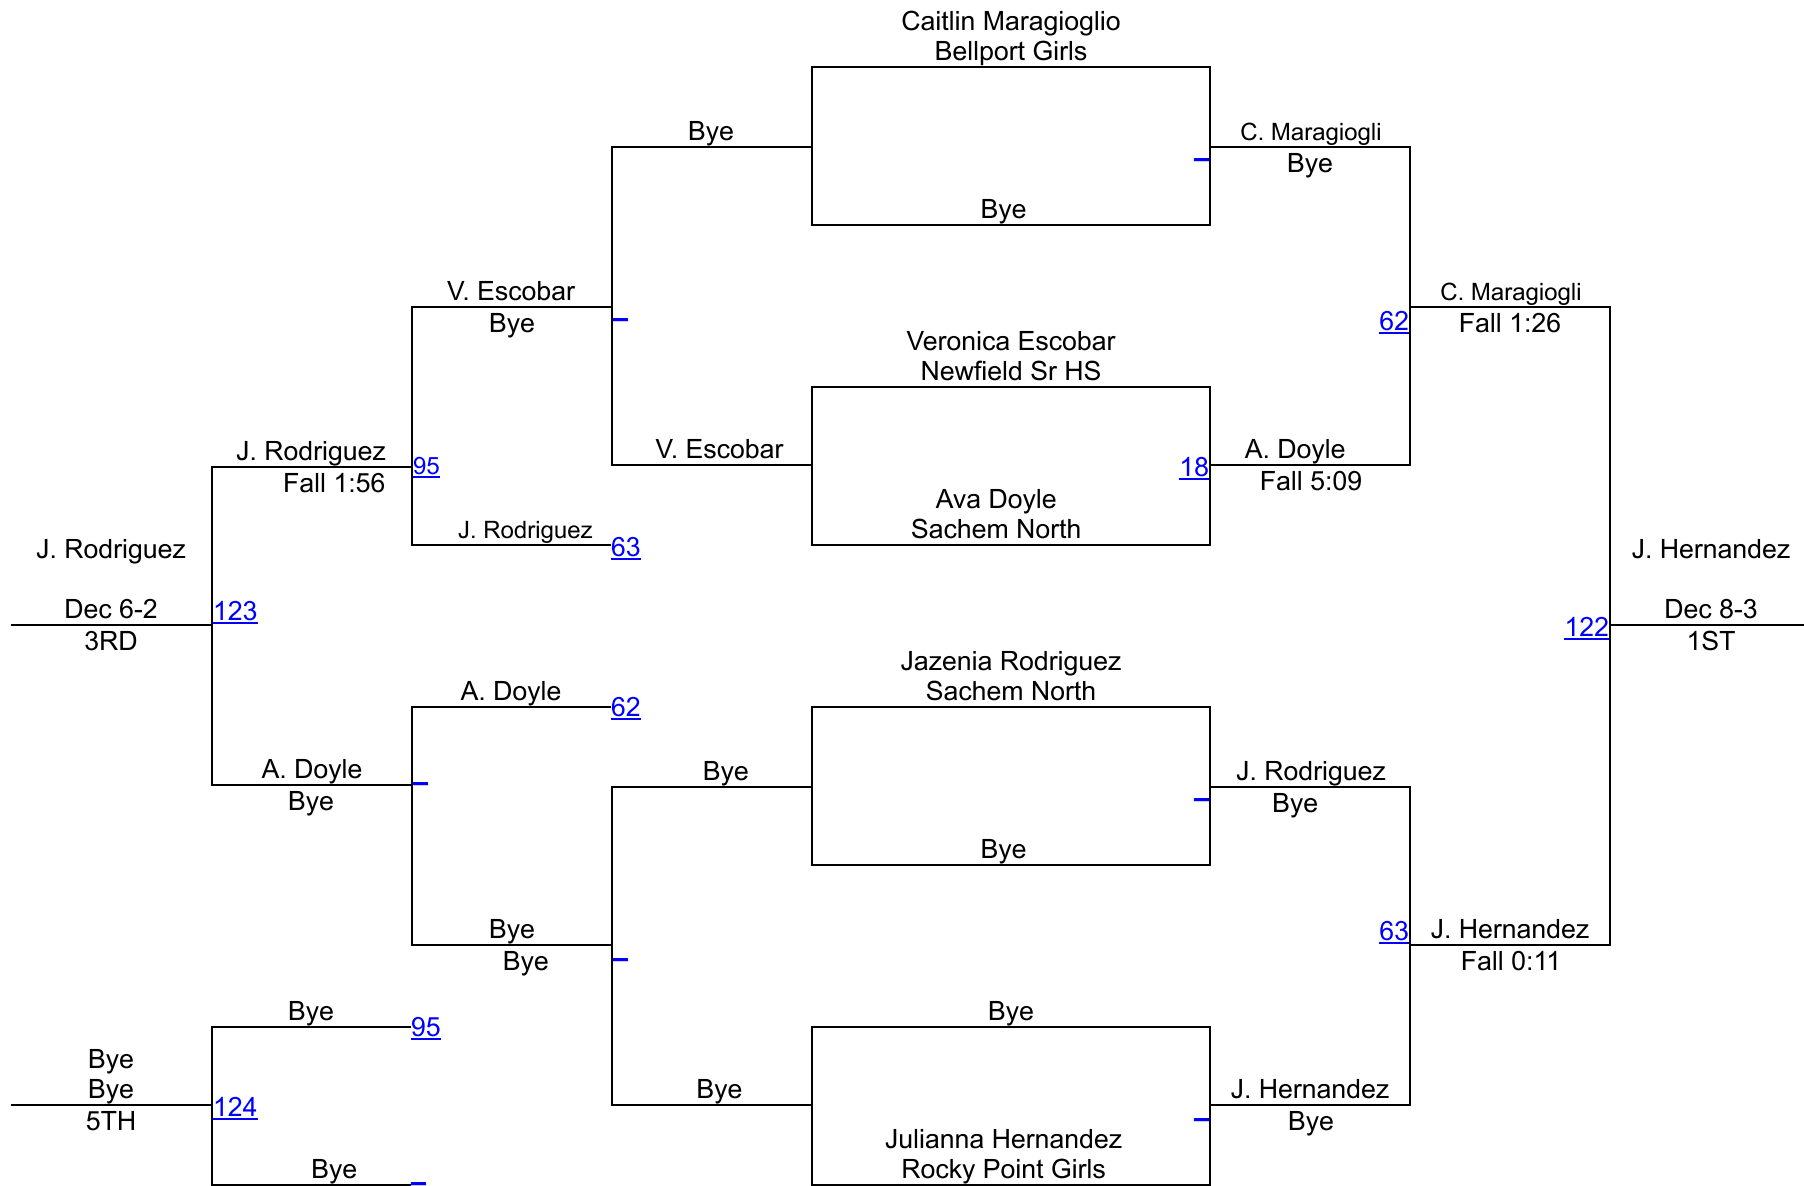

SECTION 11 GIRLS STATE QUALIFIER

Varsity 126 lbs