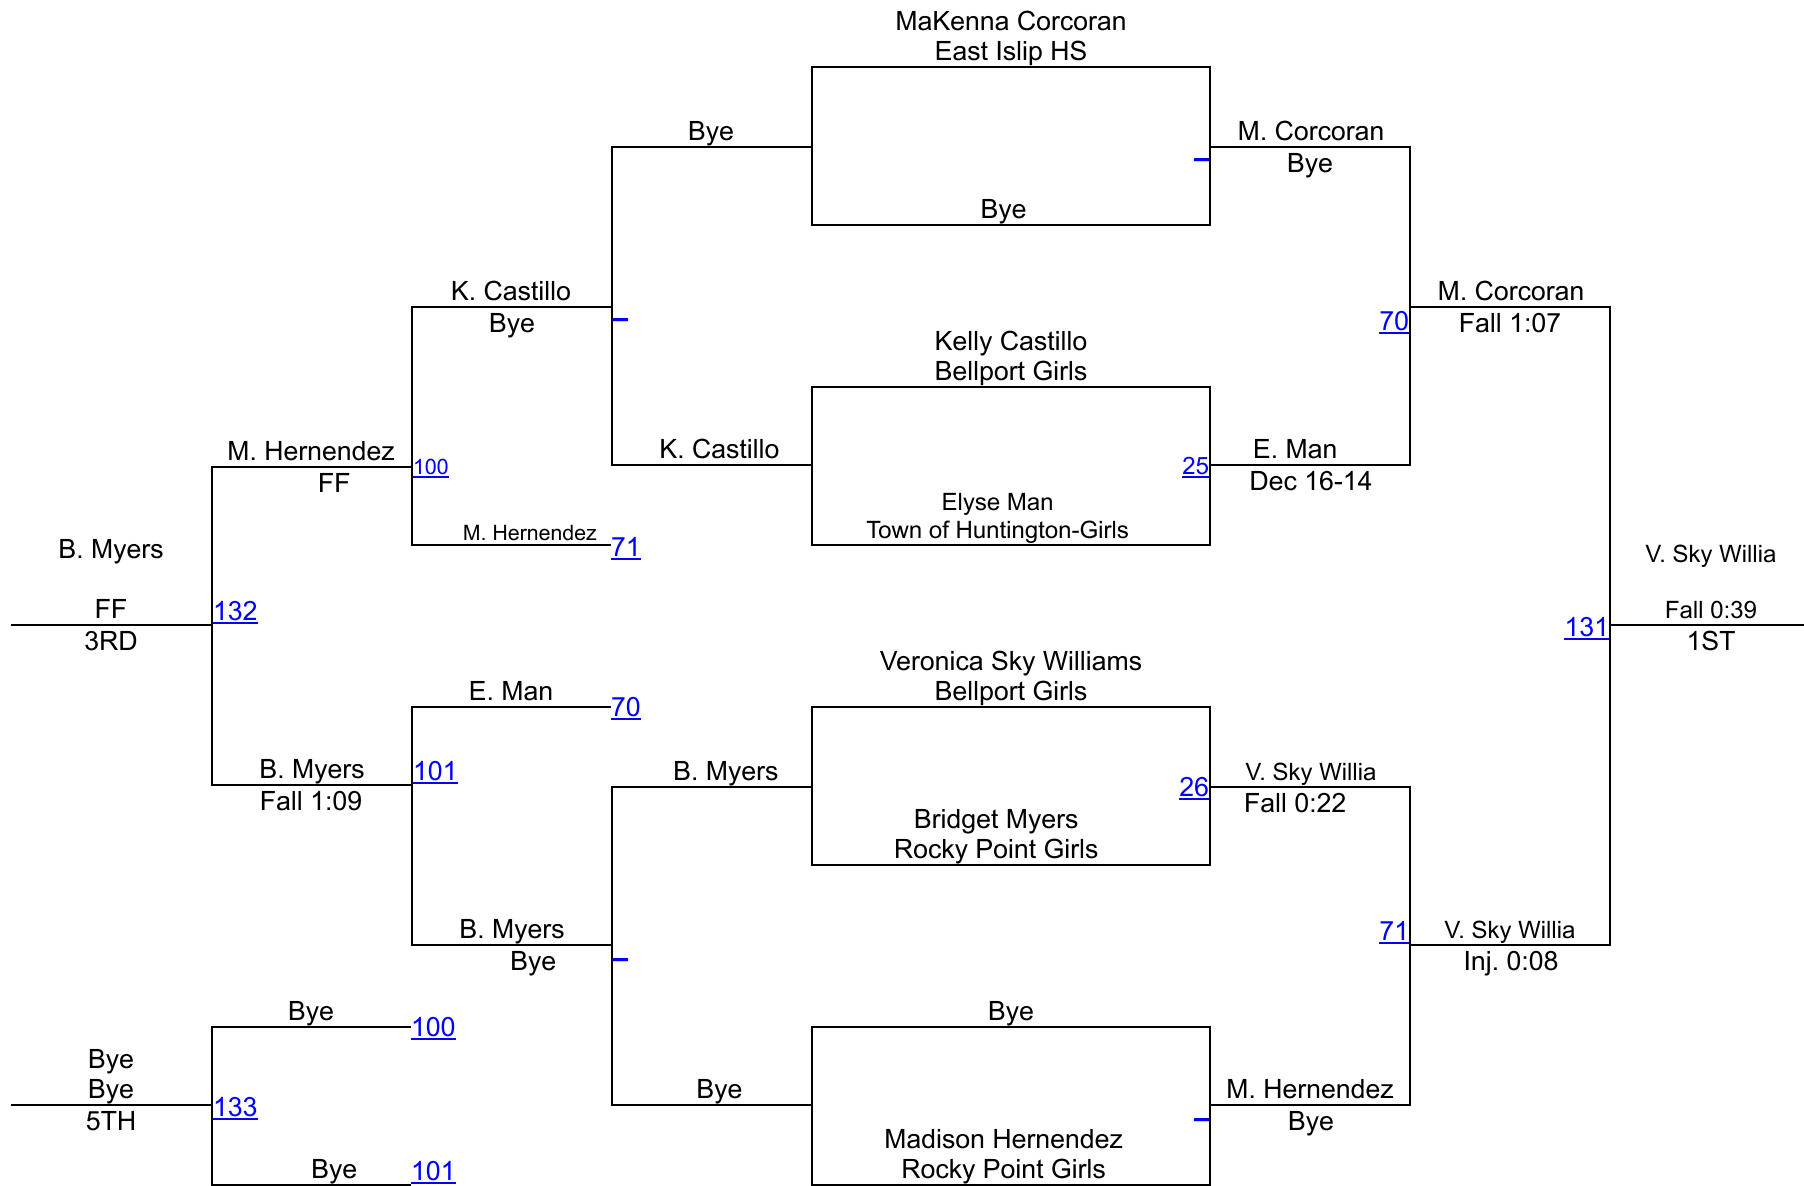

SECTION 11 GIRLS STATE QUALIFIER

Varsity 145 lbs