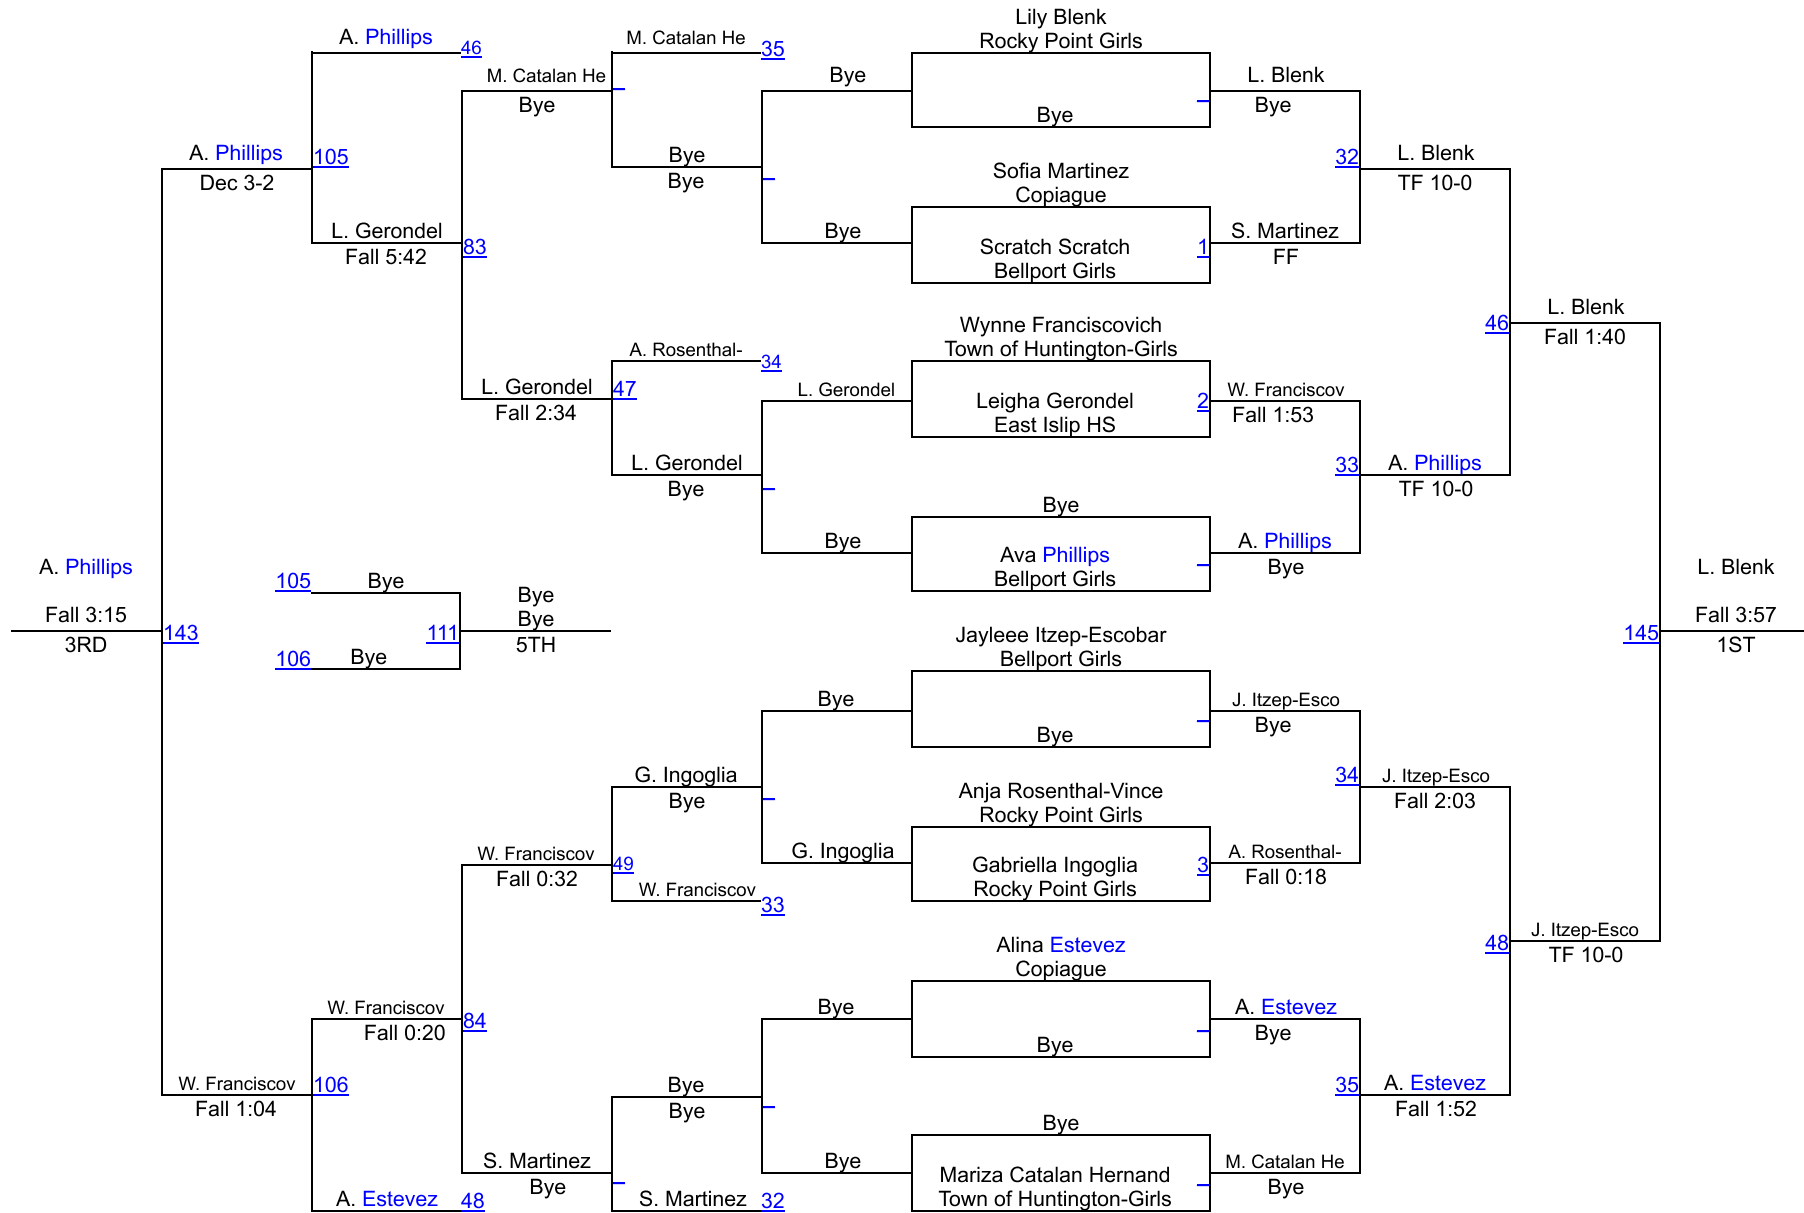

SECTION 11 GIRLS STATE QUALIFIER

Varsity 120 lbs