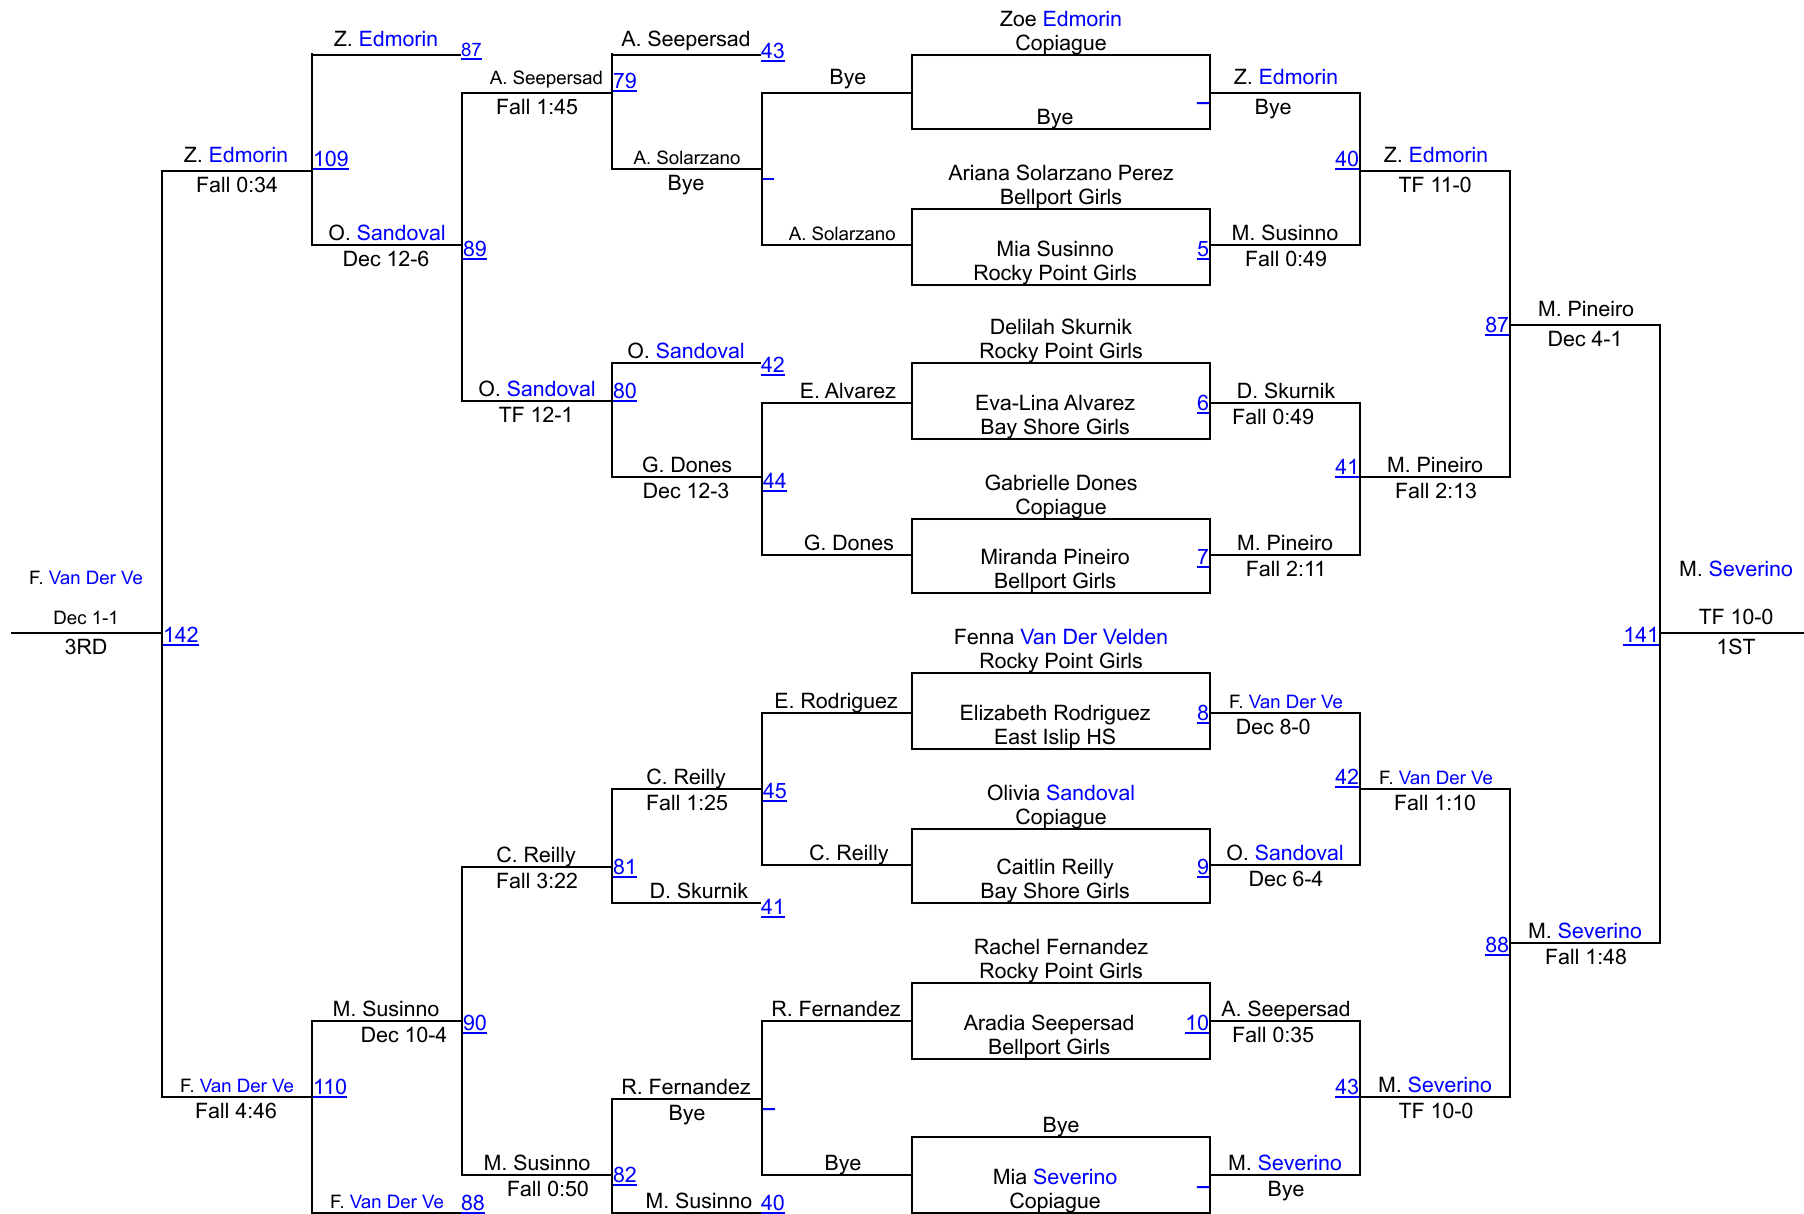

SECTION 11 GIRLS STATE QUALIFIER

Varsity 94 lbs

SECTION 11 GIRLS STATE QUALIFIER

Varsity 100 lbs

SECTION 11 GIRLS STATE QUALIFIER

Varsity 107 lbs

SECTION 11 GIRLS STATE QUALIFIER

Varsity 114 lbs