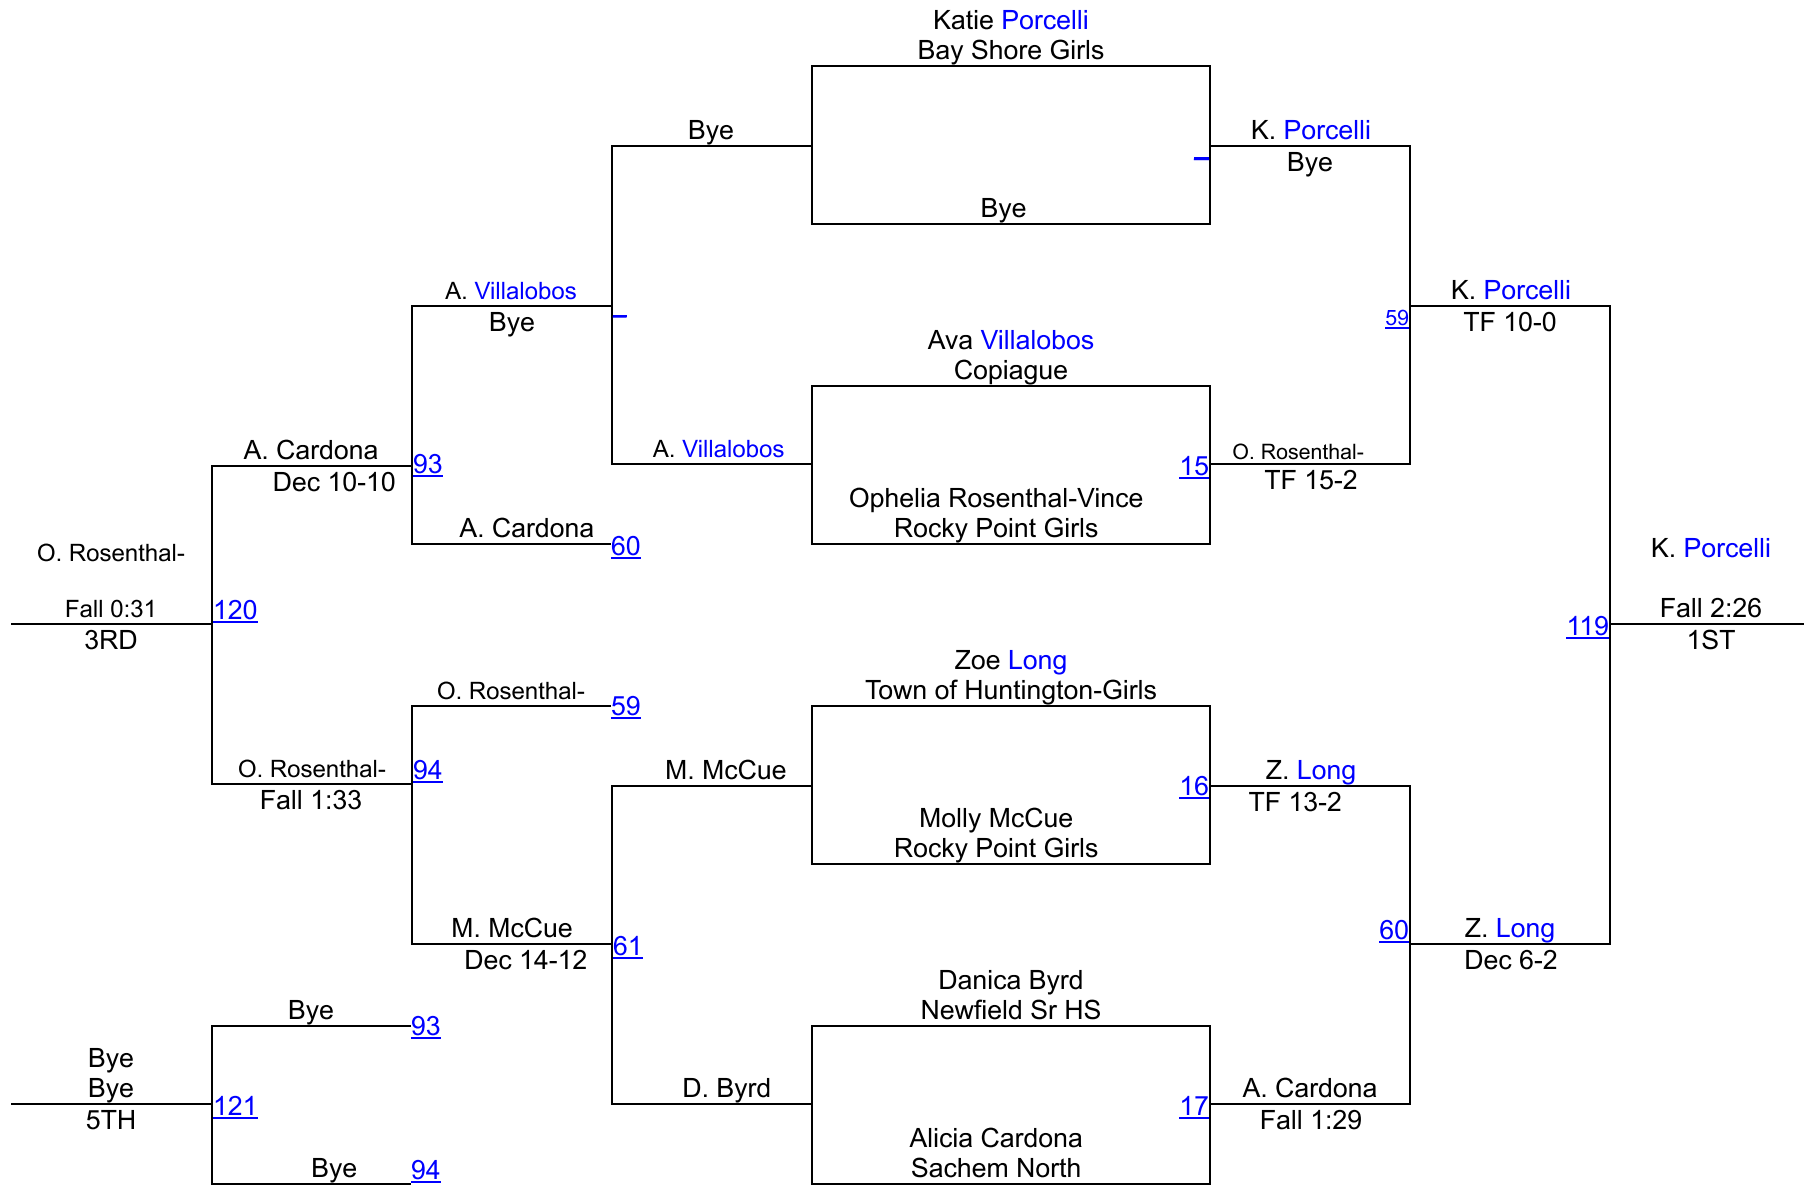

SECTION 11 GIRLS STATE QUALIFIER

Varsity 94 lbs

SECTION 11 GIRLS STATE QUALIFIER

Varsity 100 lbs

SECTION 11 GIRLS STATE QUALIFIER

Varsity 107 lbs

SECTION 11 GIRLS STATE QUALIFIER

Varsity 114 lbs