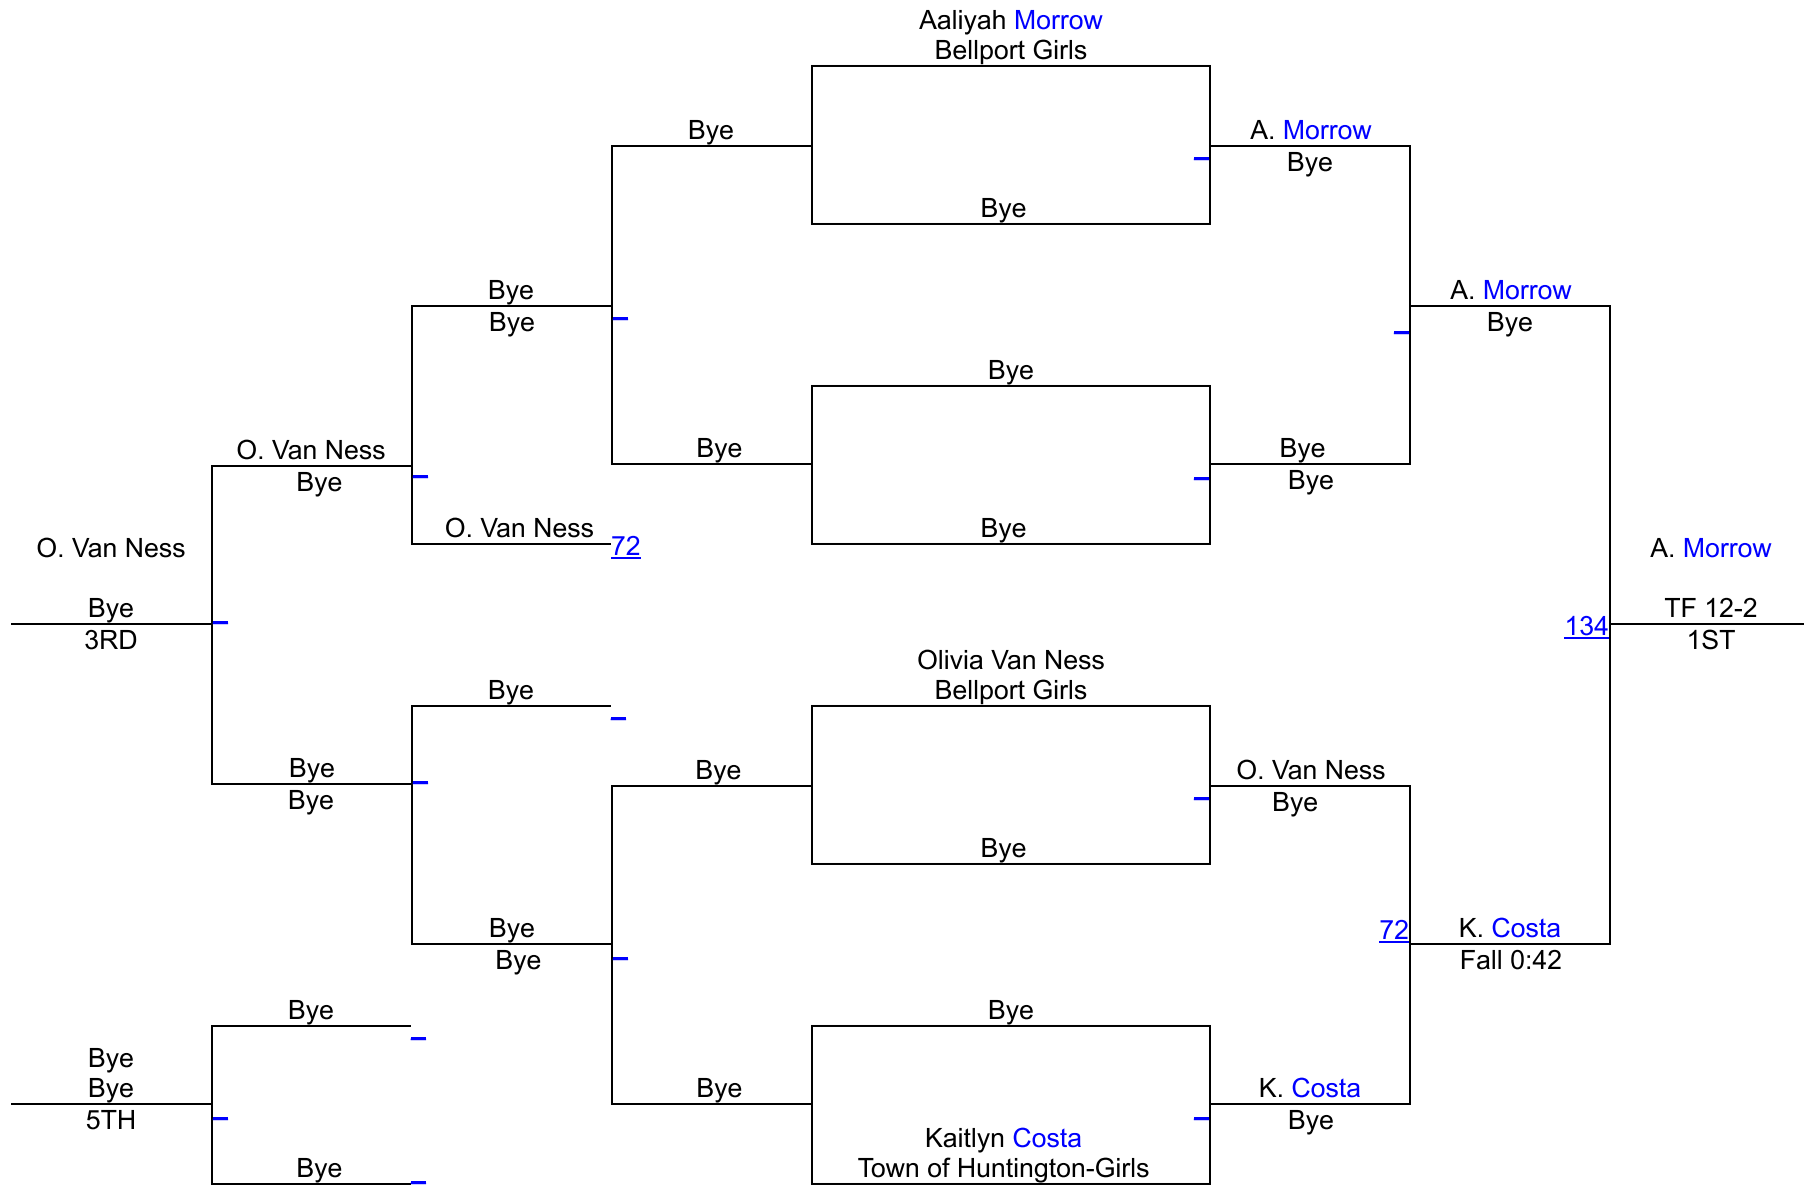

SECTION 11 GIRLS STATE QUALIFIER

Varsity 152 lbs