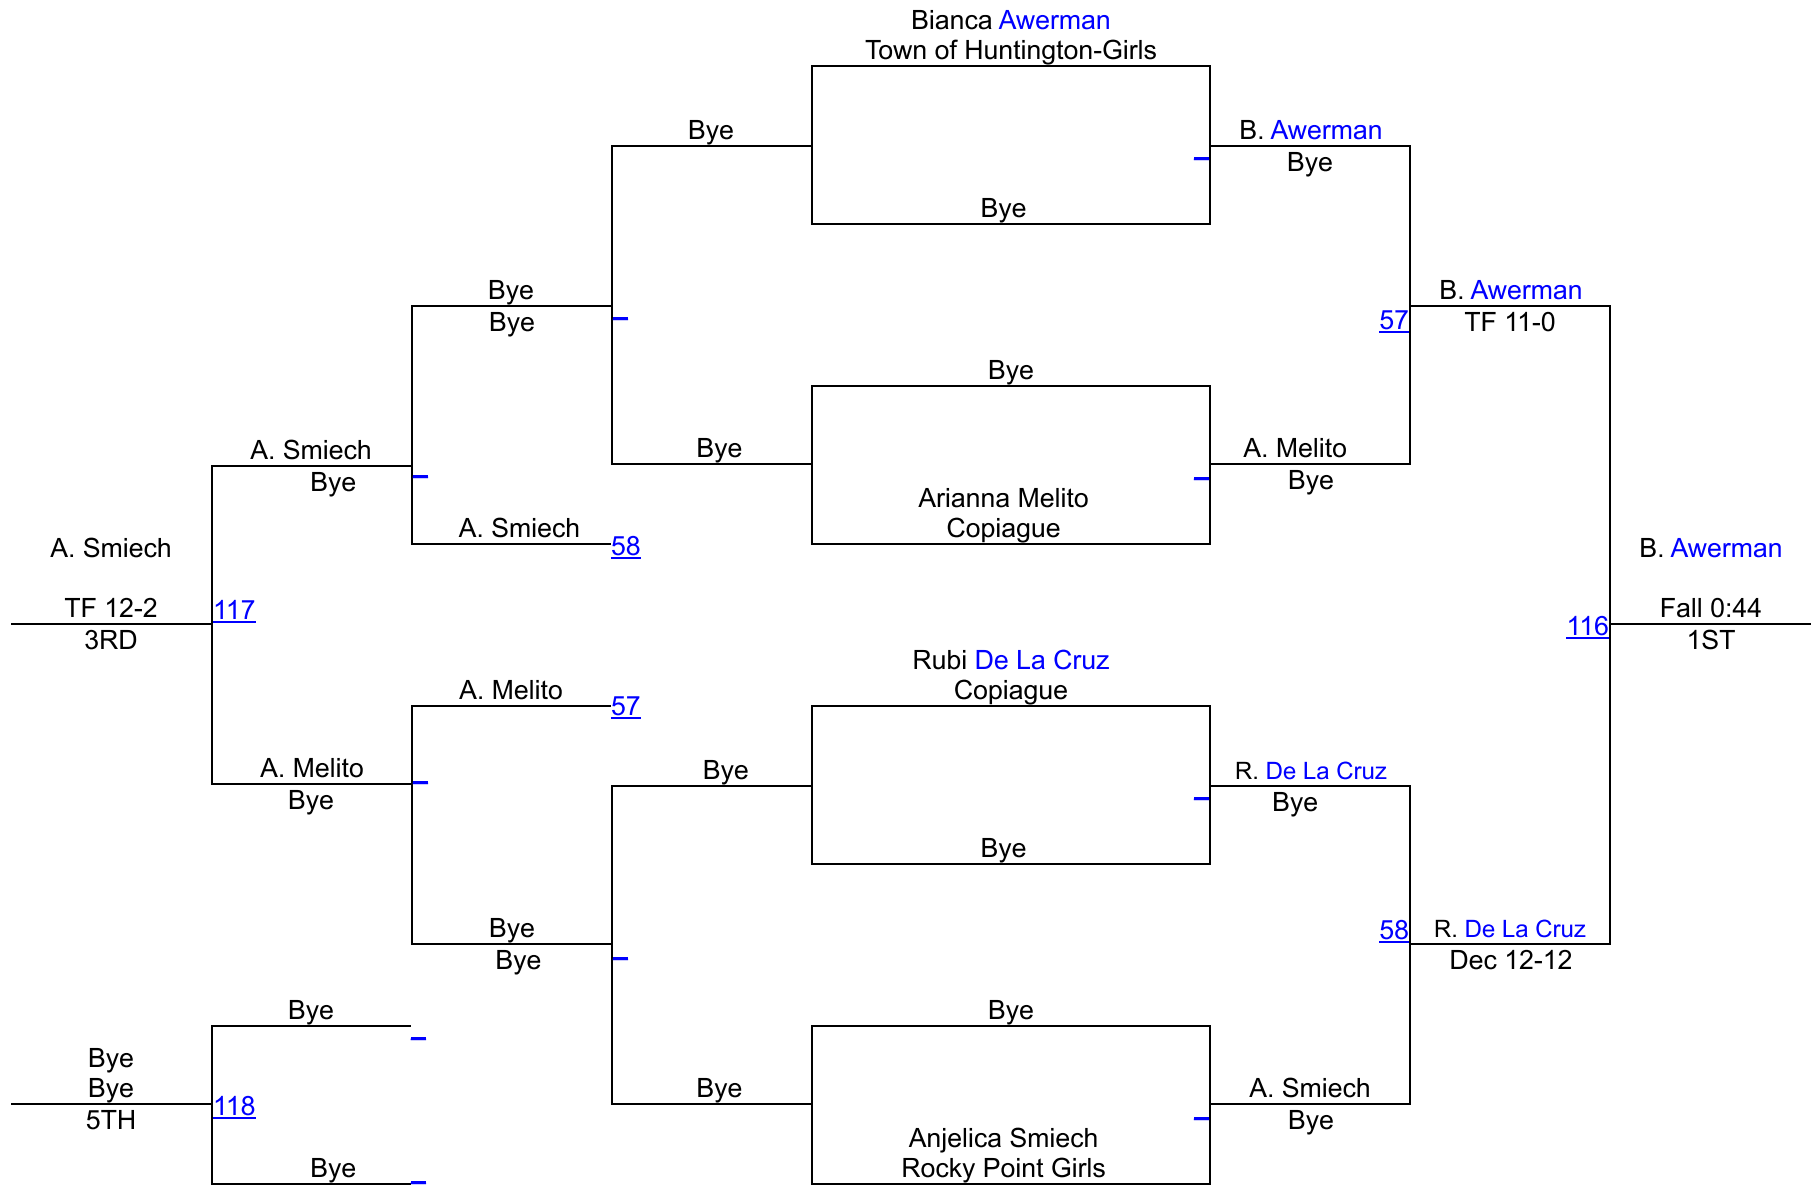

SECTION 11 GIRLS STATE QUALIFIER

Varsity 94 lbs

SECTION 11 GIRLS STATE QUALIFIER

Varsity 100 lbs

SECTION 11 GIRLS STATE QUALIFIER

Varsity 107 lbs

SECTION 11 GIRLS STATE QUALIFIER

Varsity 114 lbs