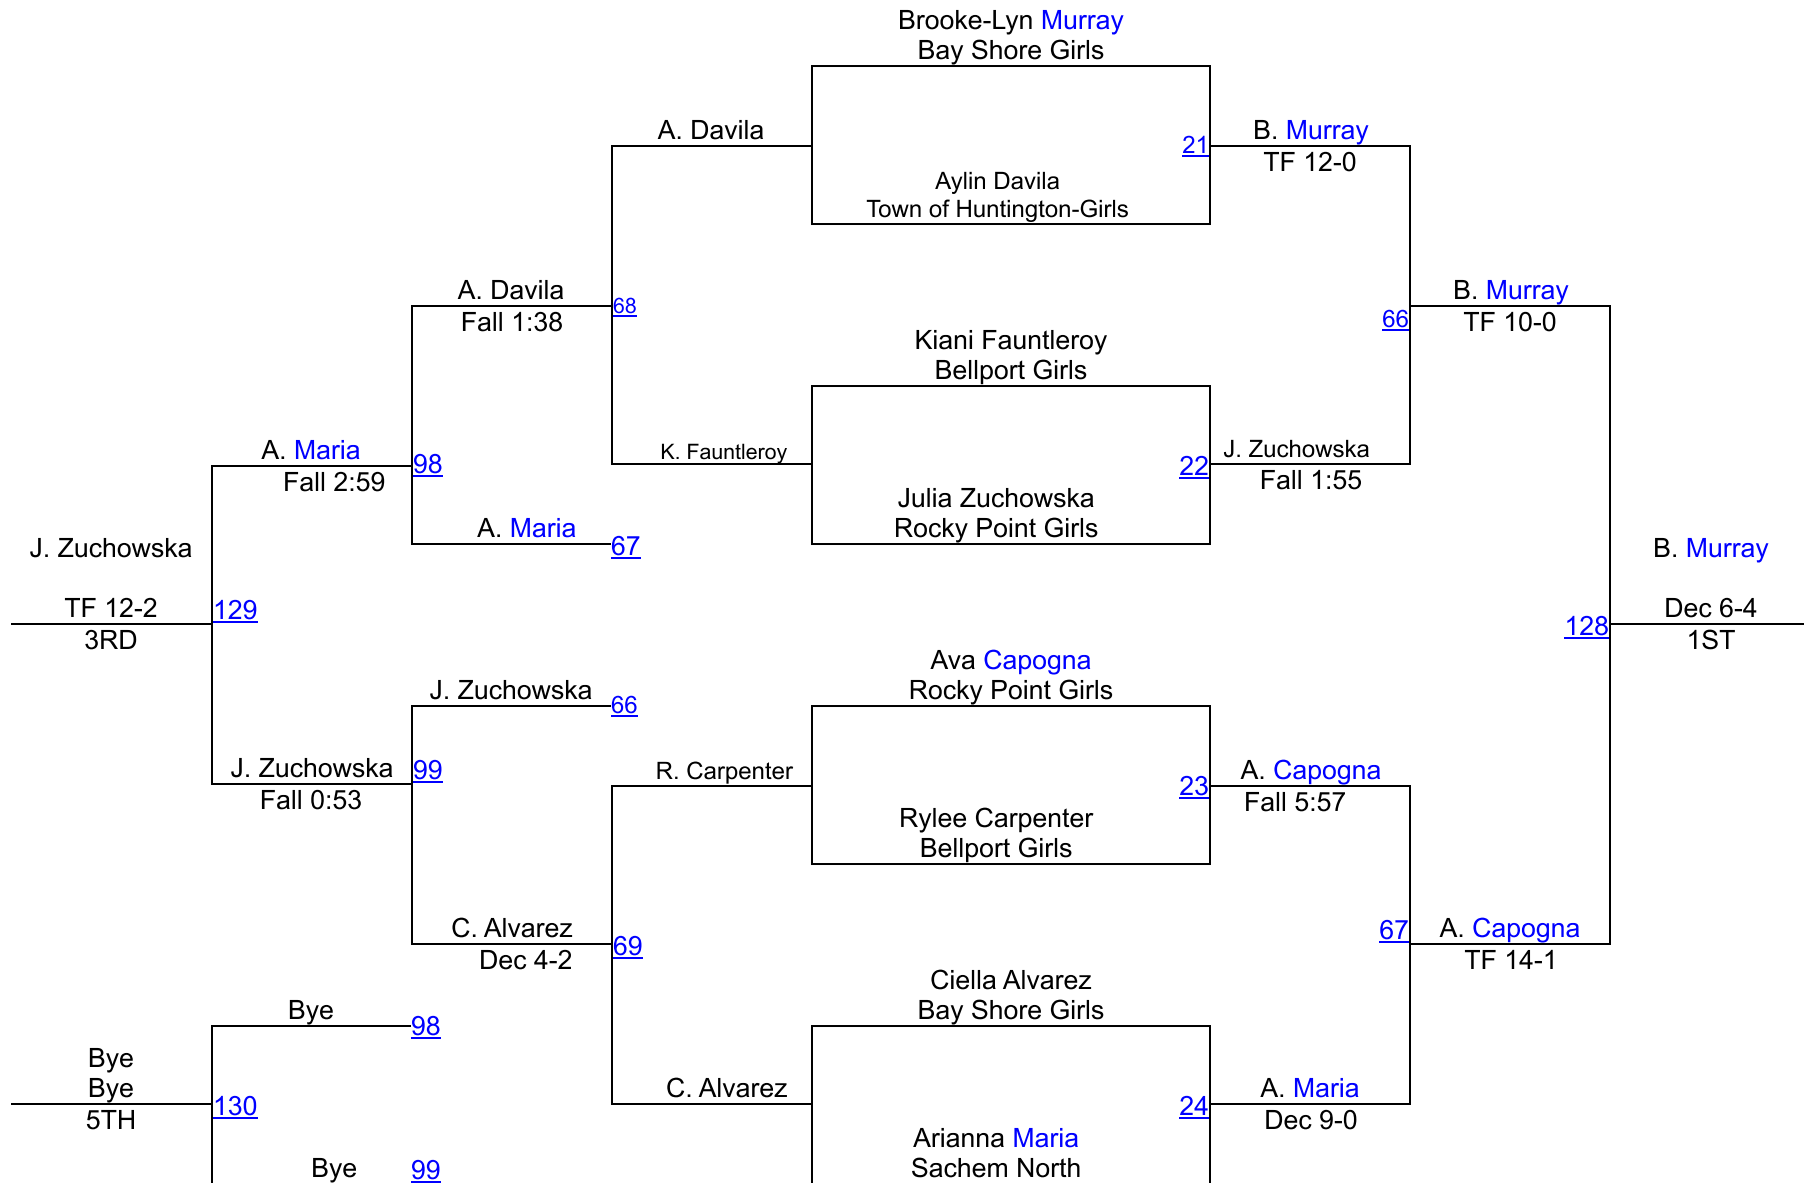

SECTION 11 GIRLS STATE QUALIFIER

Varsity 120 lbs

SECTION 11 GIRLS STATE QUALIFIER

Varsity 126 lbs

SECTION 11 GIRLS STATE QUALIFIER

Varsity 132 lbs

SECTION 11 GIRLS STATE QUALIFIER

Varsity 138 lbs