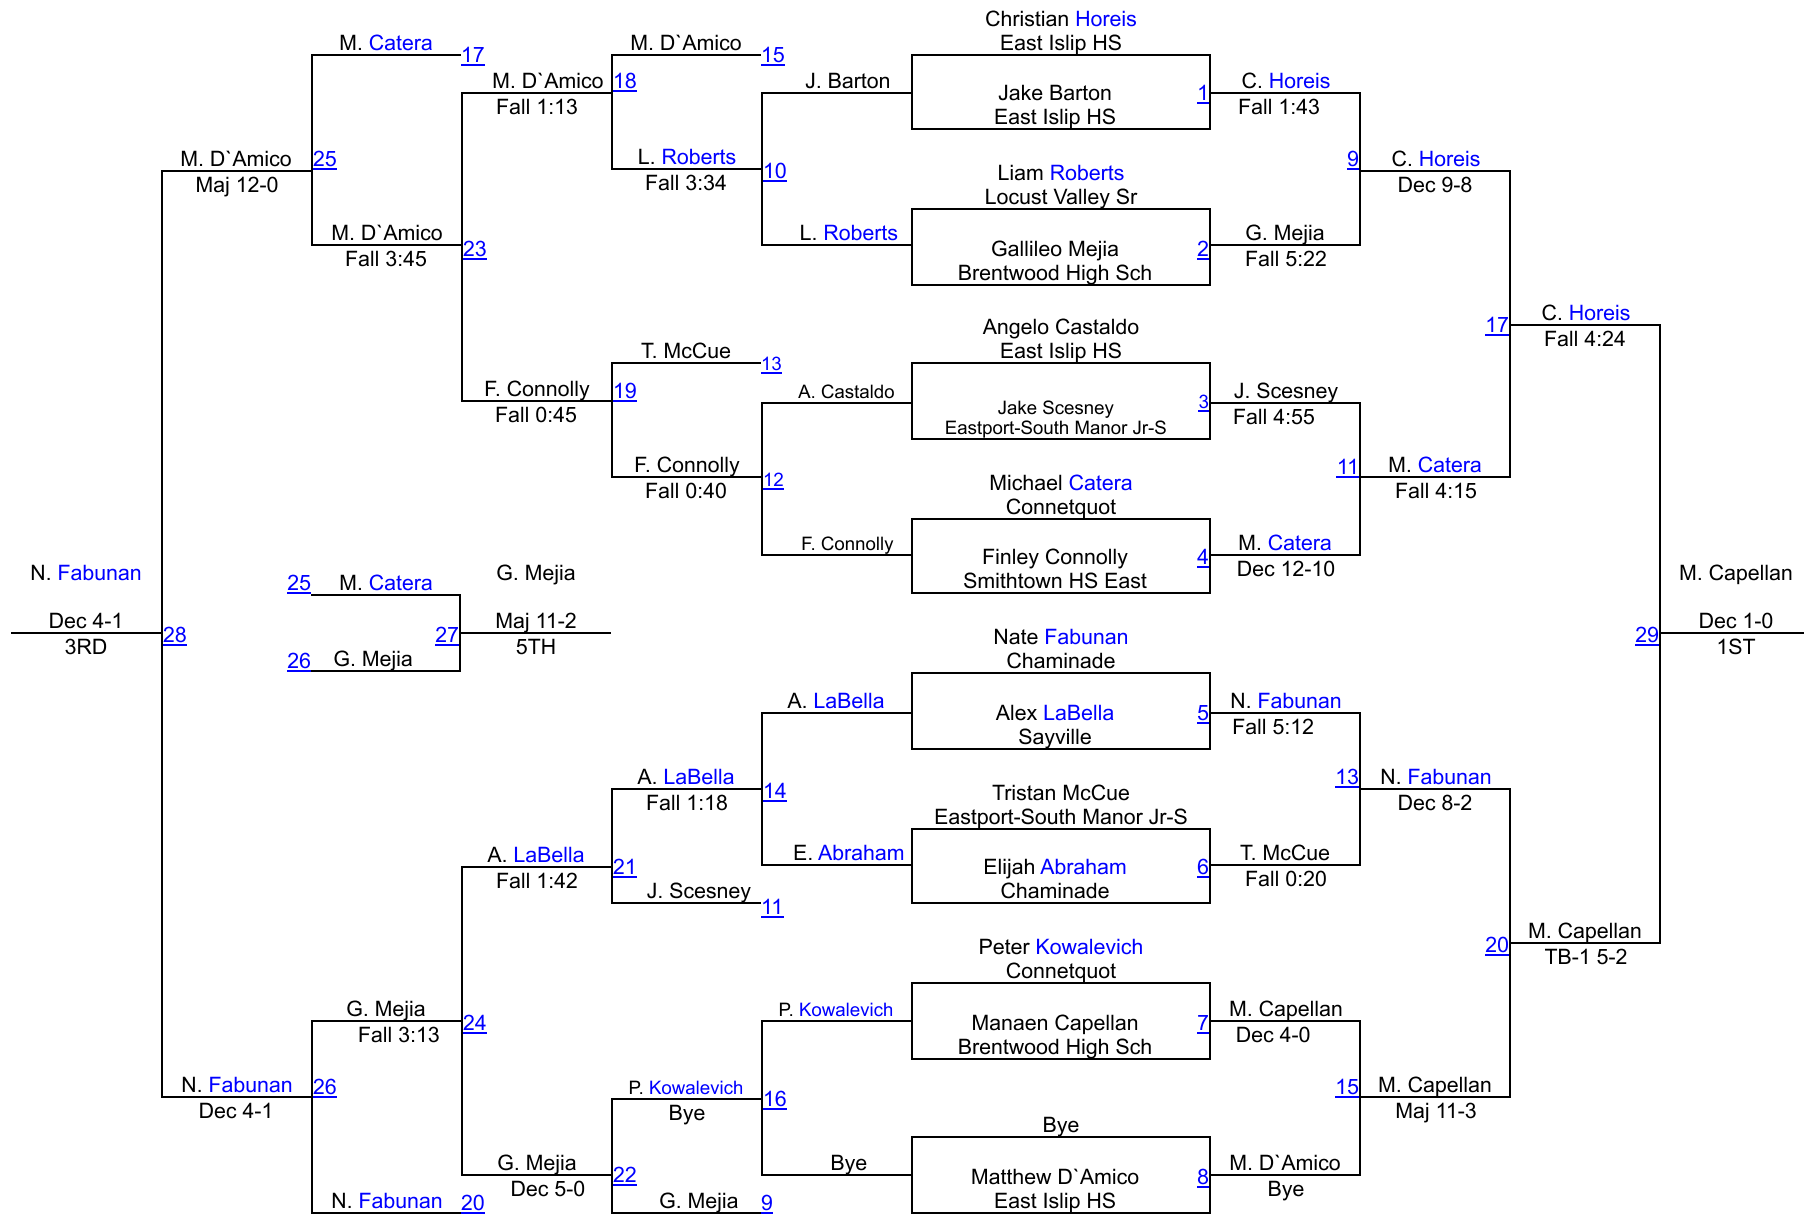

Varsity 152

Varsity 152

Gray / Fitzgerald Holiday Tournament

Varsity 160

Gray / Fitzgerald Holiday Tournament

Varsity 170

Gray / Fitzgerald Holiday Tournament

Varsity 190

Gray / Fitzgerald Holiday Tournament

Varsity 215

Gray / Fitzgerald Holiday Tournament

Varsity 285