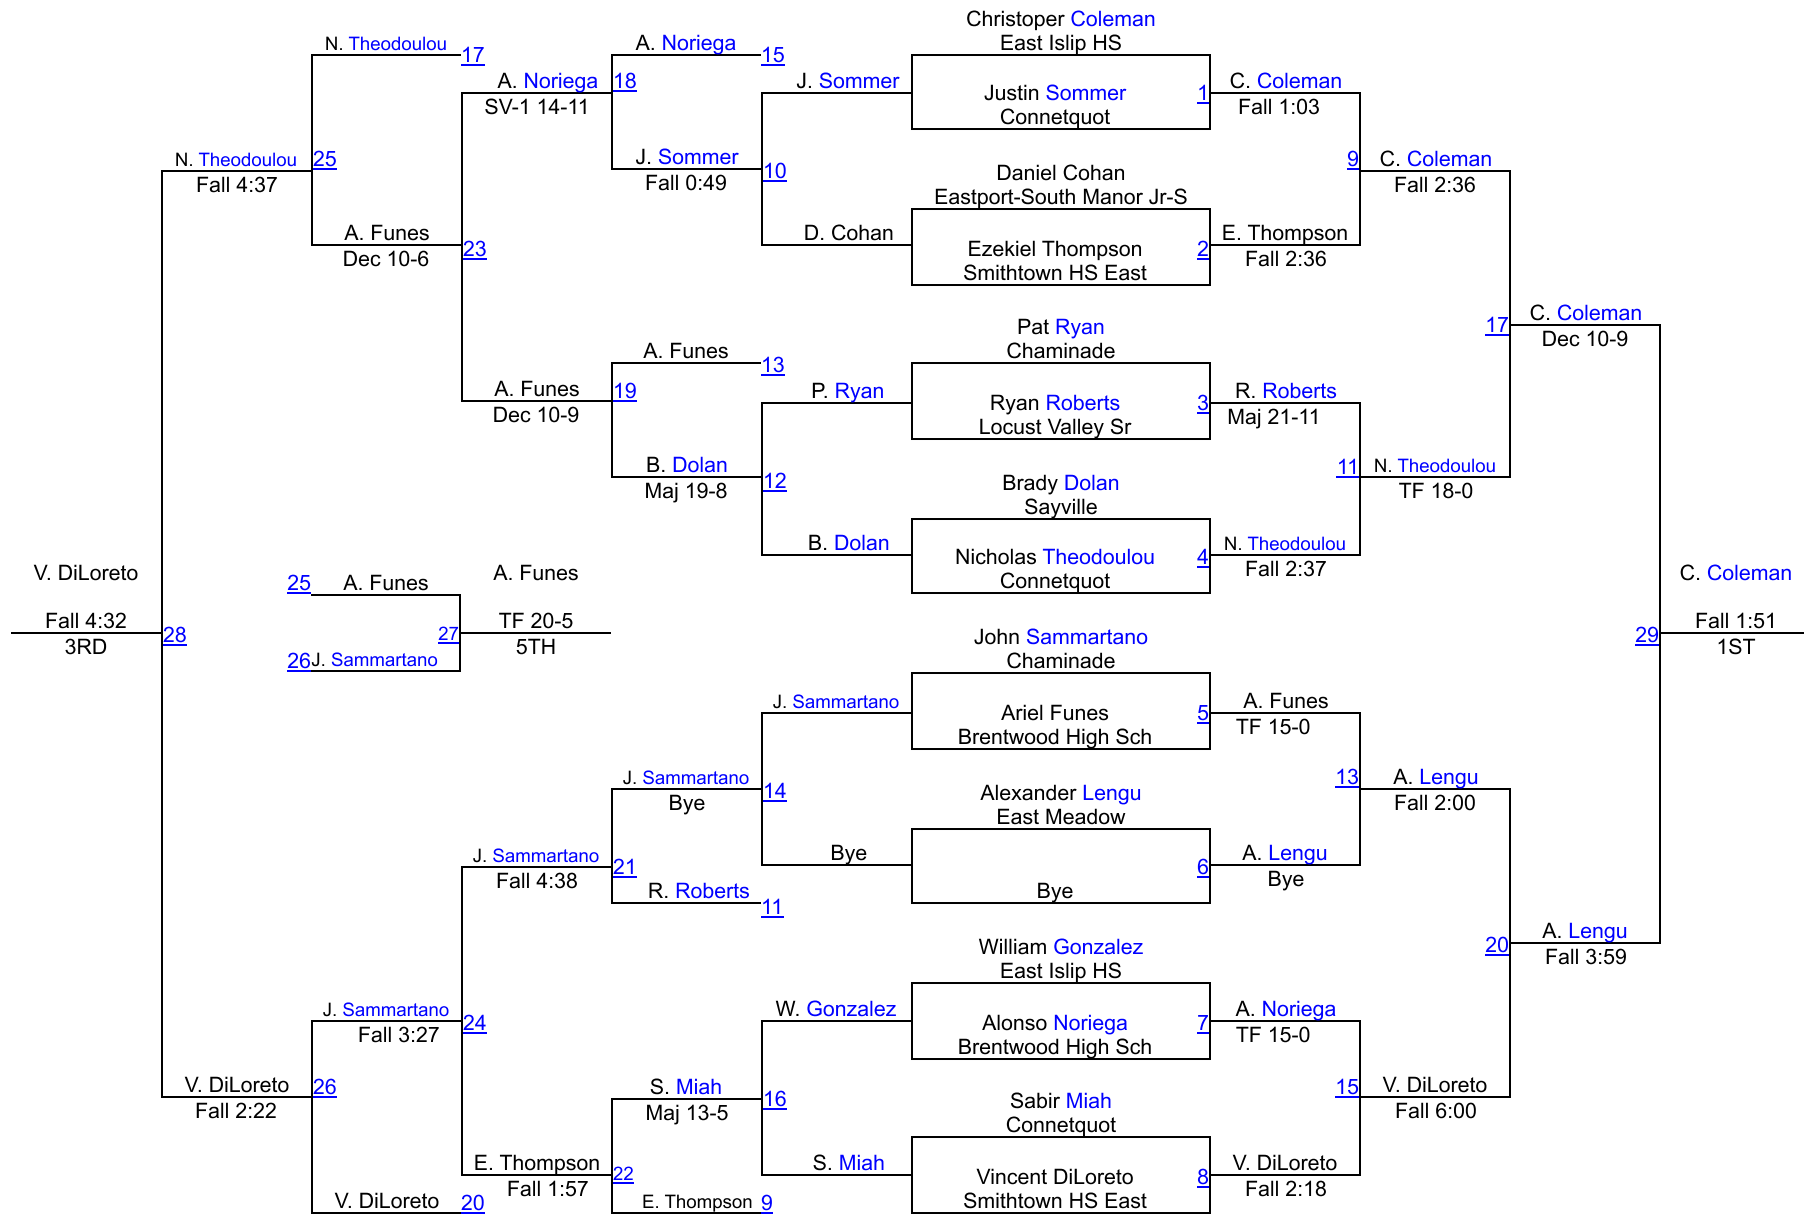

Varsity 152

Varsity 152

Gray / Fitzgerald Holiday Tournament

Varsity 160

Gray / Fitzgerald Holiday Tournament

Varsity 170

Gray / Fitzgerald Holiday Tournament

Varsity 190

Gray / Fitzgerald Holiday Tournament

Varsity 215

Gray / Fitzgerald Holiday Tournament

Varsity 285