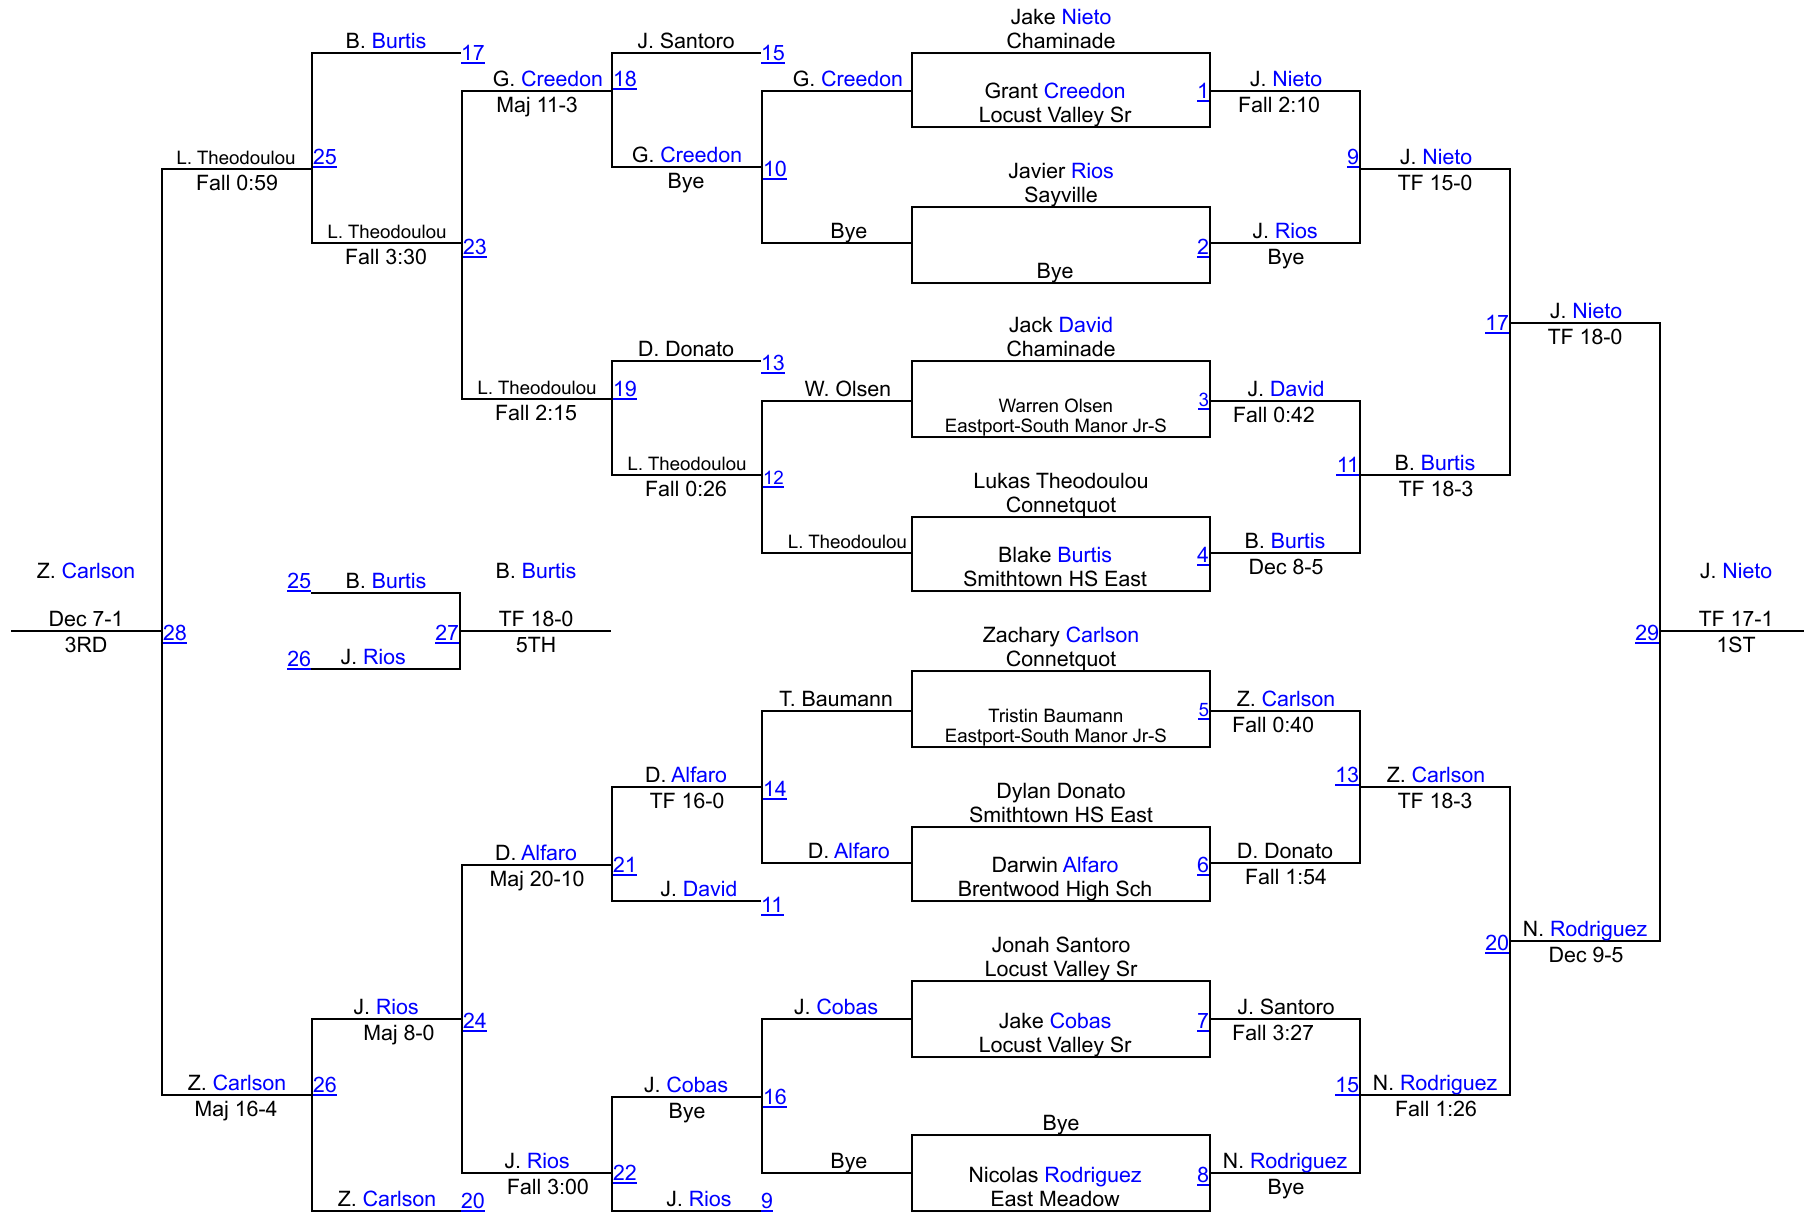

Gray / Fitzgerald Holiday Tournament

Varsity 101

Gray / Fitzgerald Holiday Tournament

Varsity 108

Gray / Fitzgerald Holiday Tournament

Varsity 116

Gray / Fitzgerald Holiday Tournament

Varsity 124

Gray / Fitzgerald Holiday Tournament

Varsity 131

Gray / Fitzgerald Holiday Tournament

Varsity 138

Gray / Fitzgerald Holiday Tournament

Varsity 145

Varsity 145

Gray / Fitzgerald Holiday Tournament