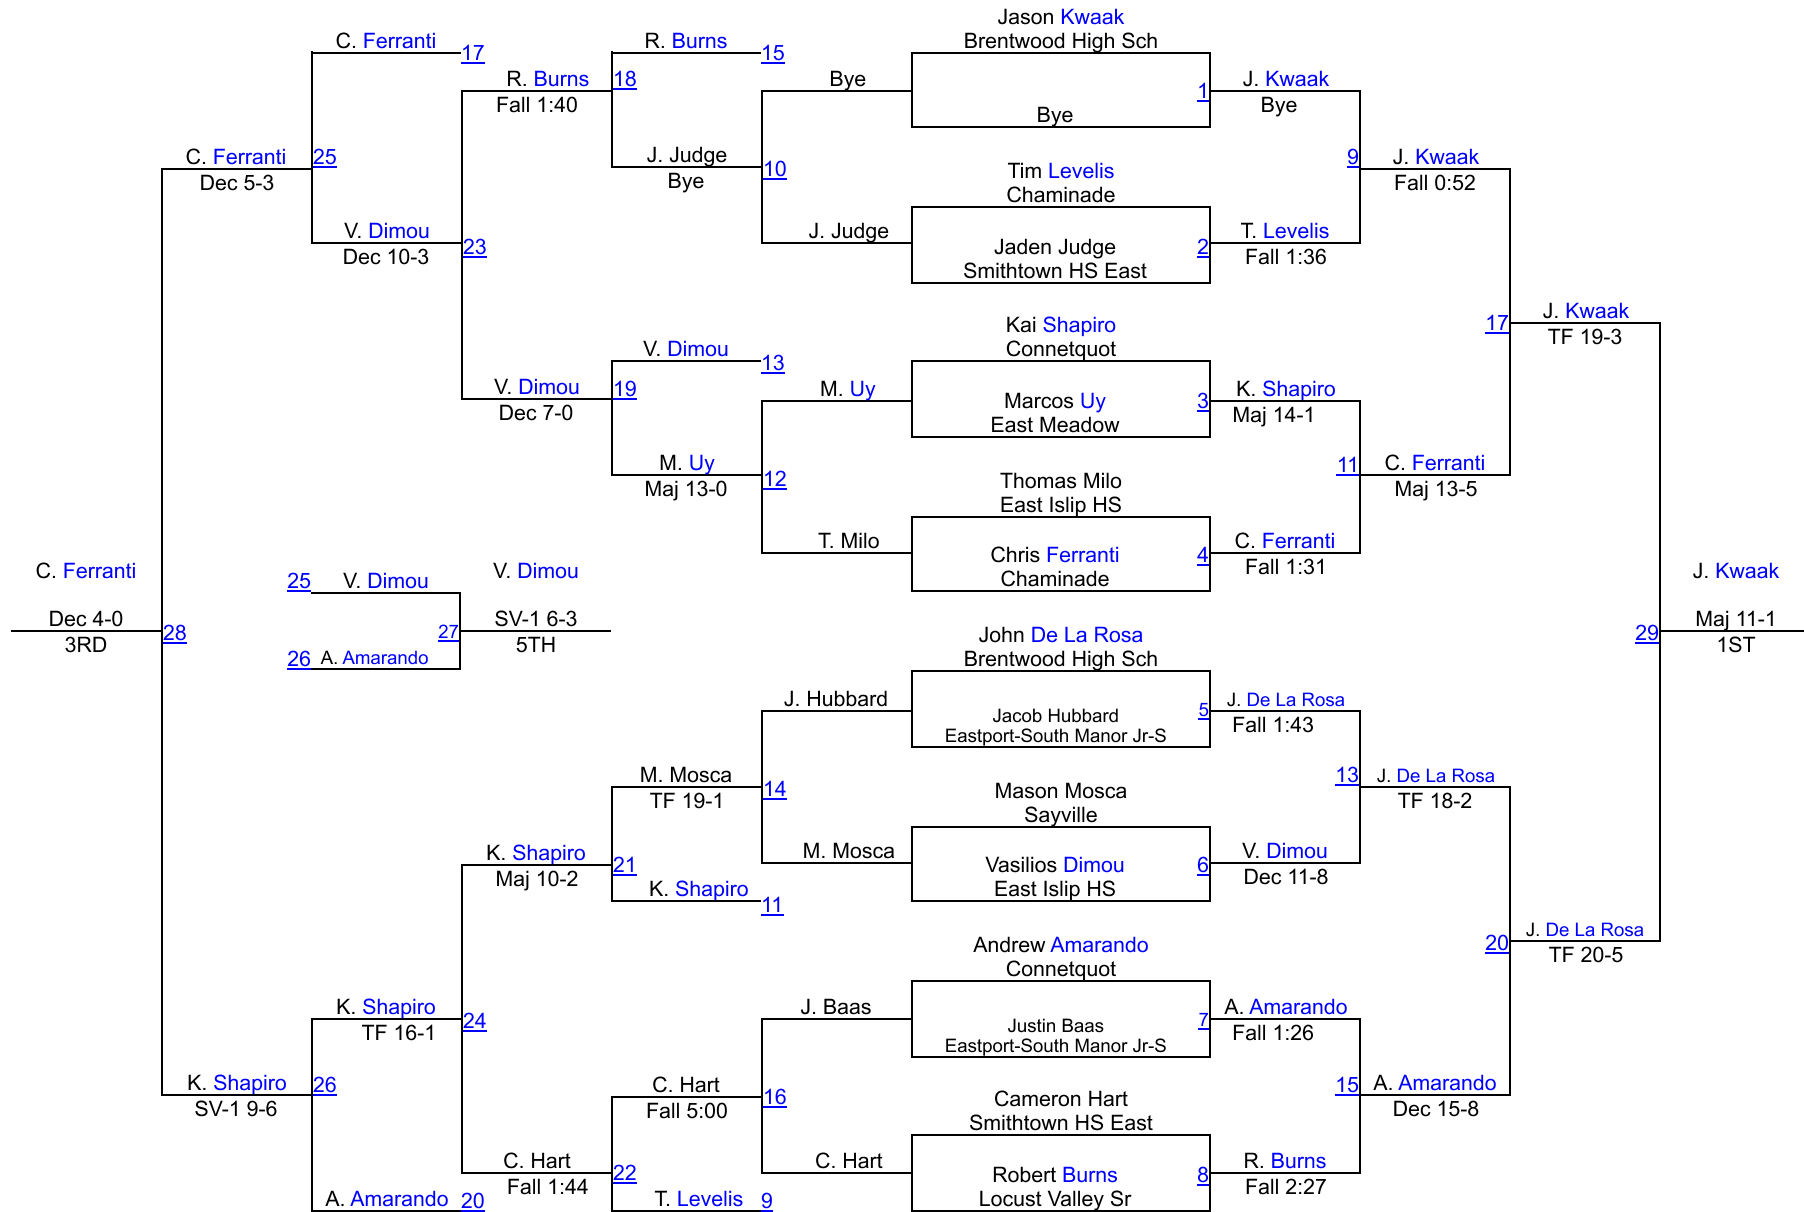

Varsity 152

Varsity 152

Gray / Fitzgerald Holiday Tournament

Varsity 160

Gray / Fitzgerald Holiday Tournament

Varsity 170

Gray / Fitzgerald Holiday Tournament

Varsity 190

Gray / Fitzgerald Holiday Tournament

Varsity 215

Gray / Fitzgerald Holiday Tournament

Varsity 285