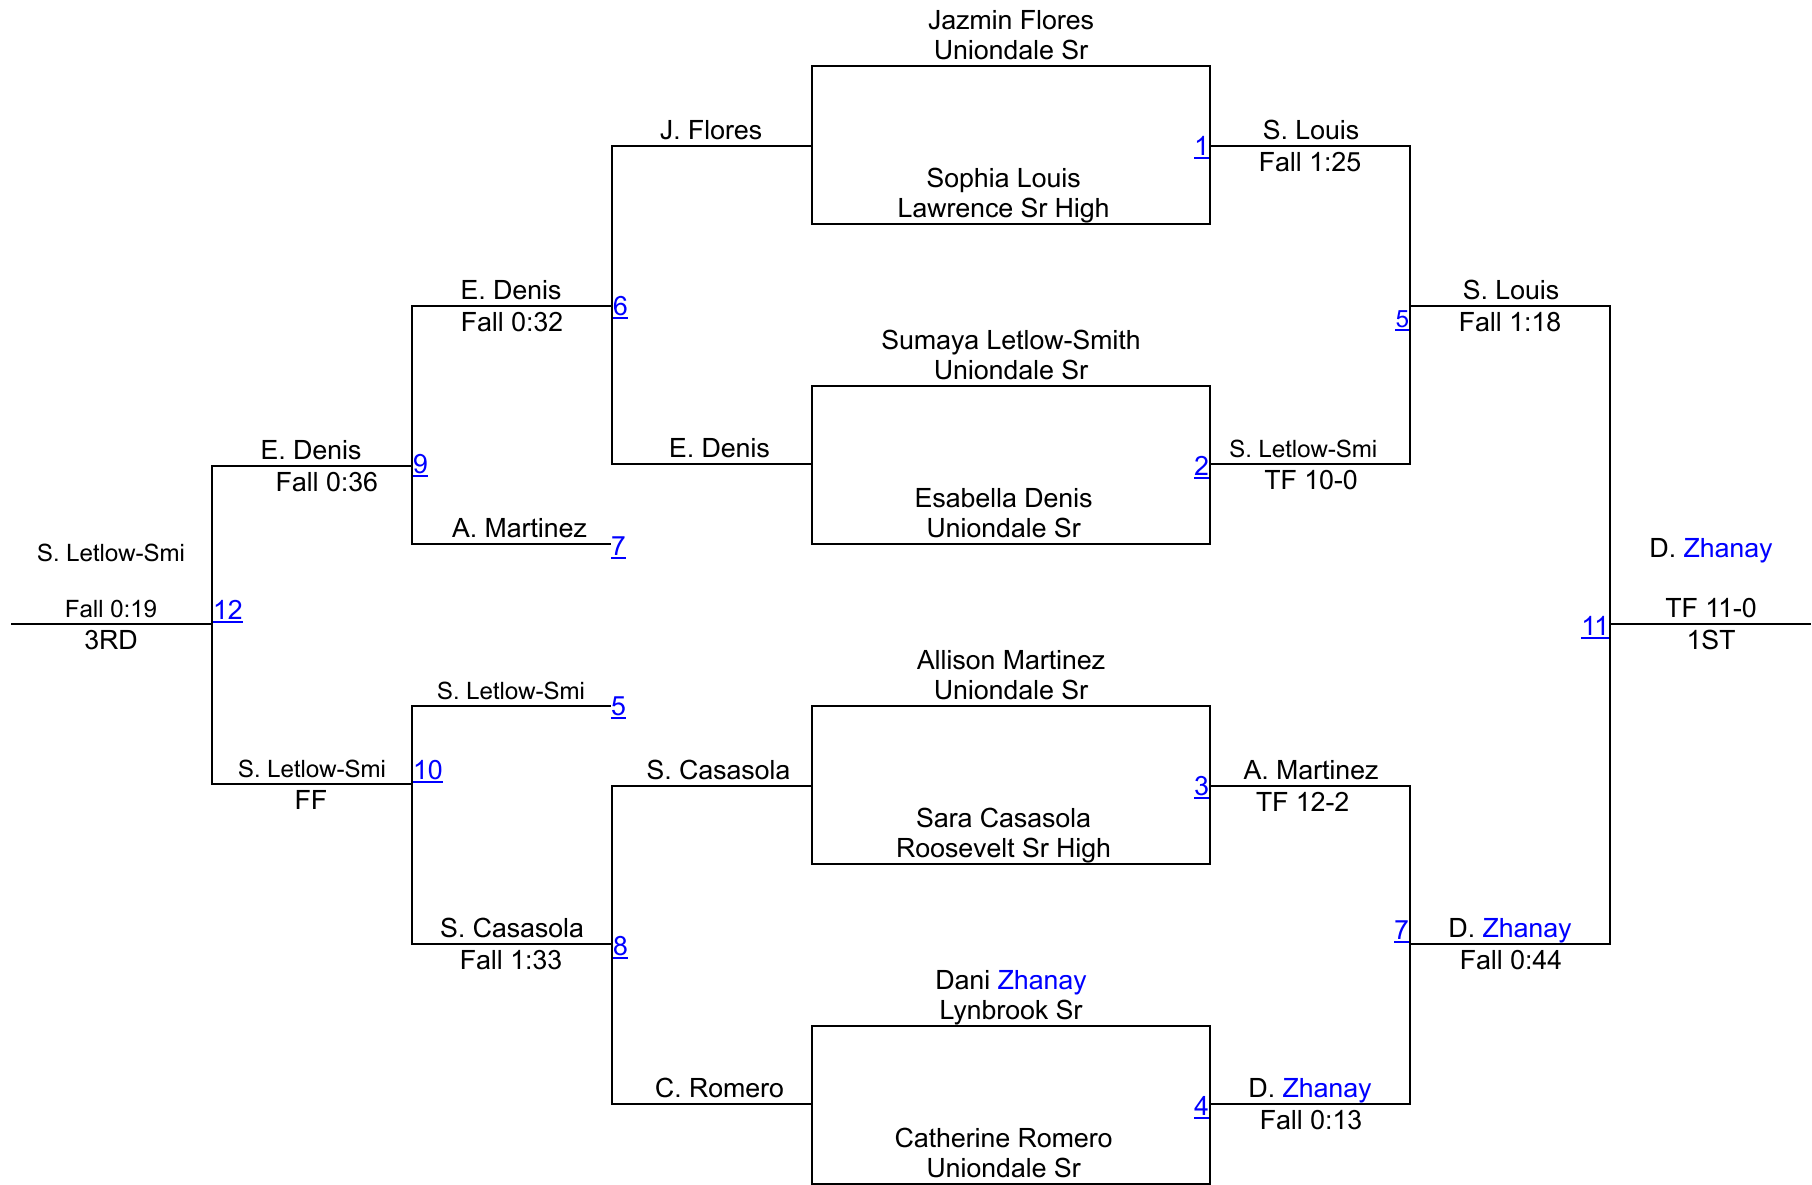

Knights Classic Girls Division **Knights Classic Girls Division 132-138**