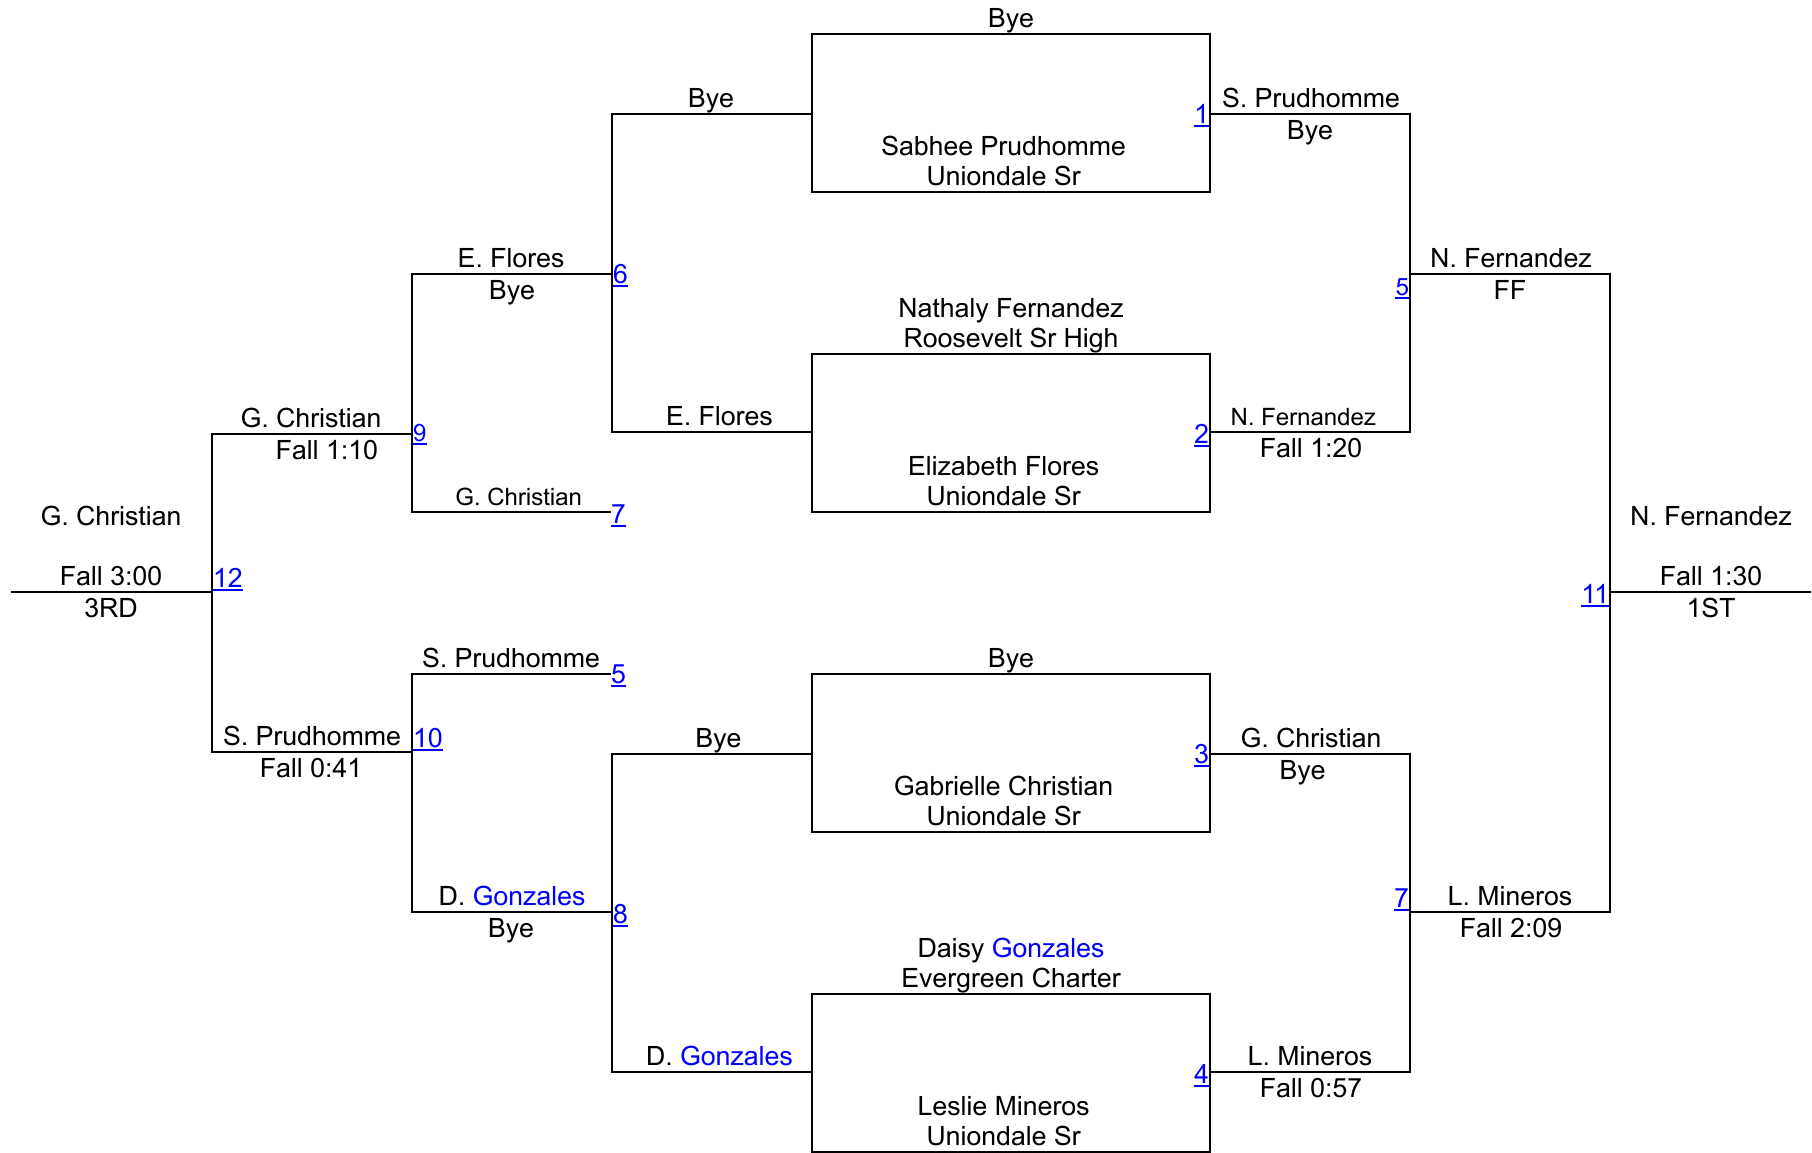

Knights Classic Girls Division **Knights Classic Girls Division 144-152**