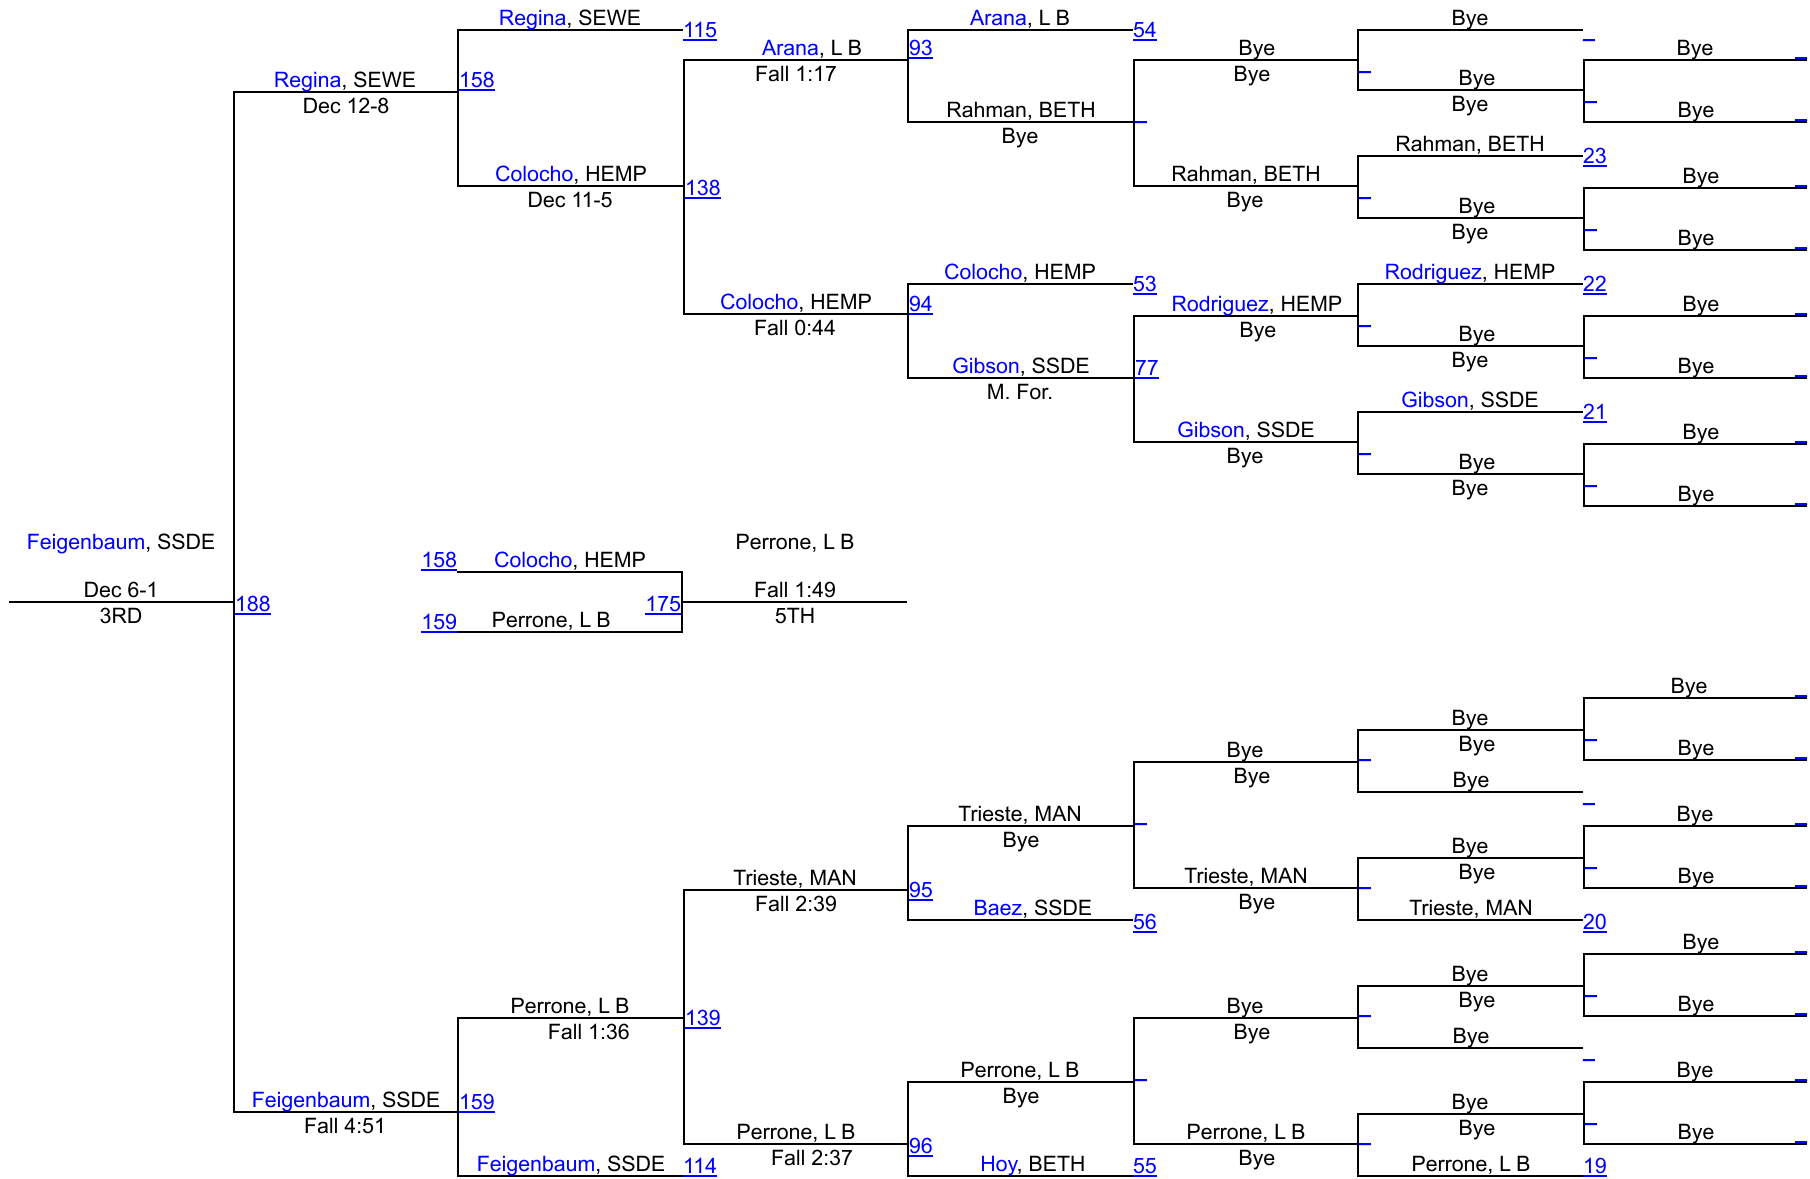

2025 SEC 8 QUALIFIER 2 @ LONG BEACH

145

2025 SEC 8 QUALIFIER 2 @ LONG BEACH

170