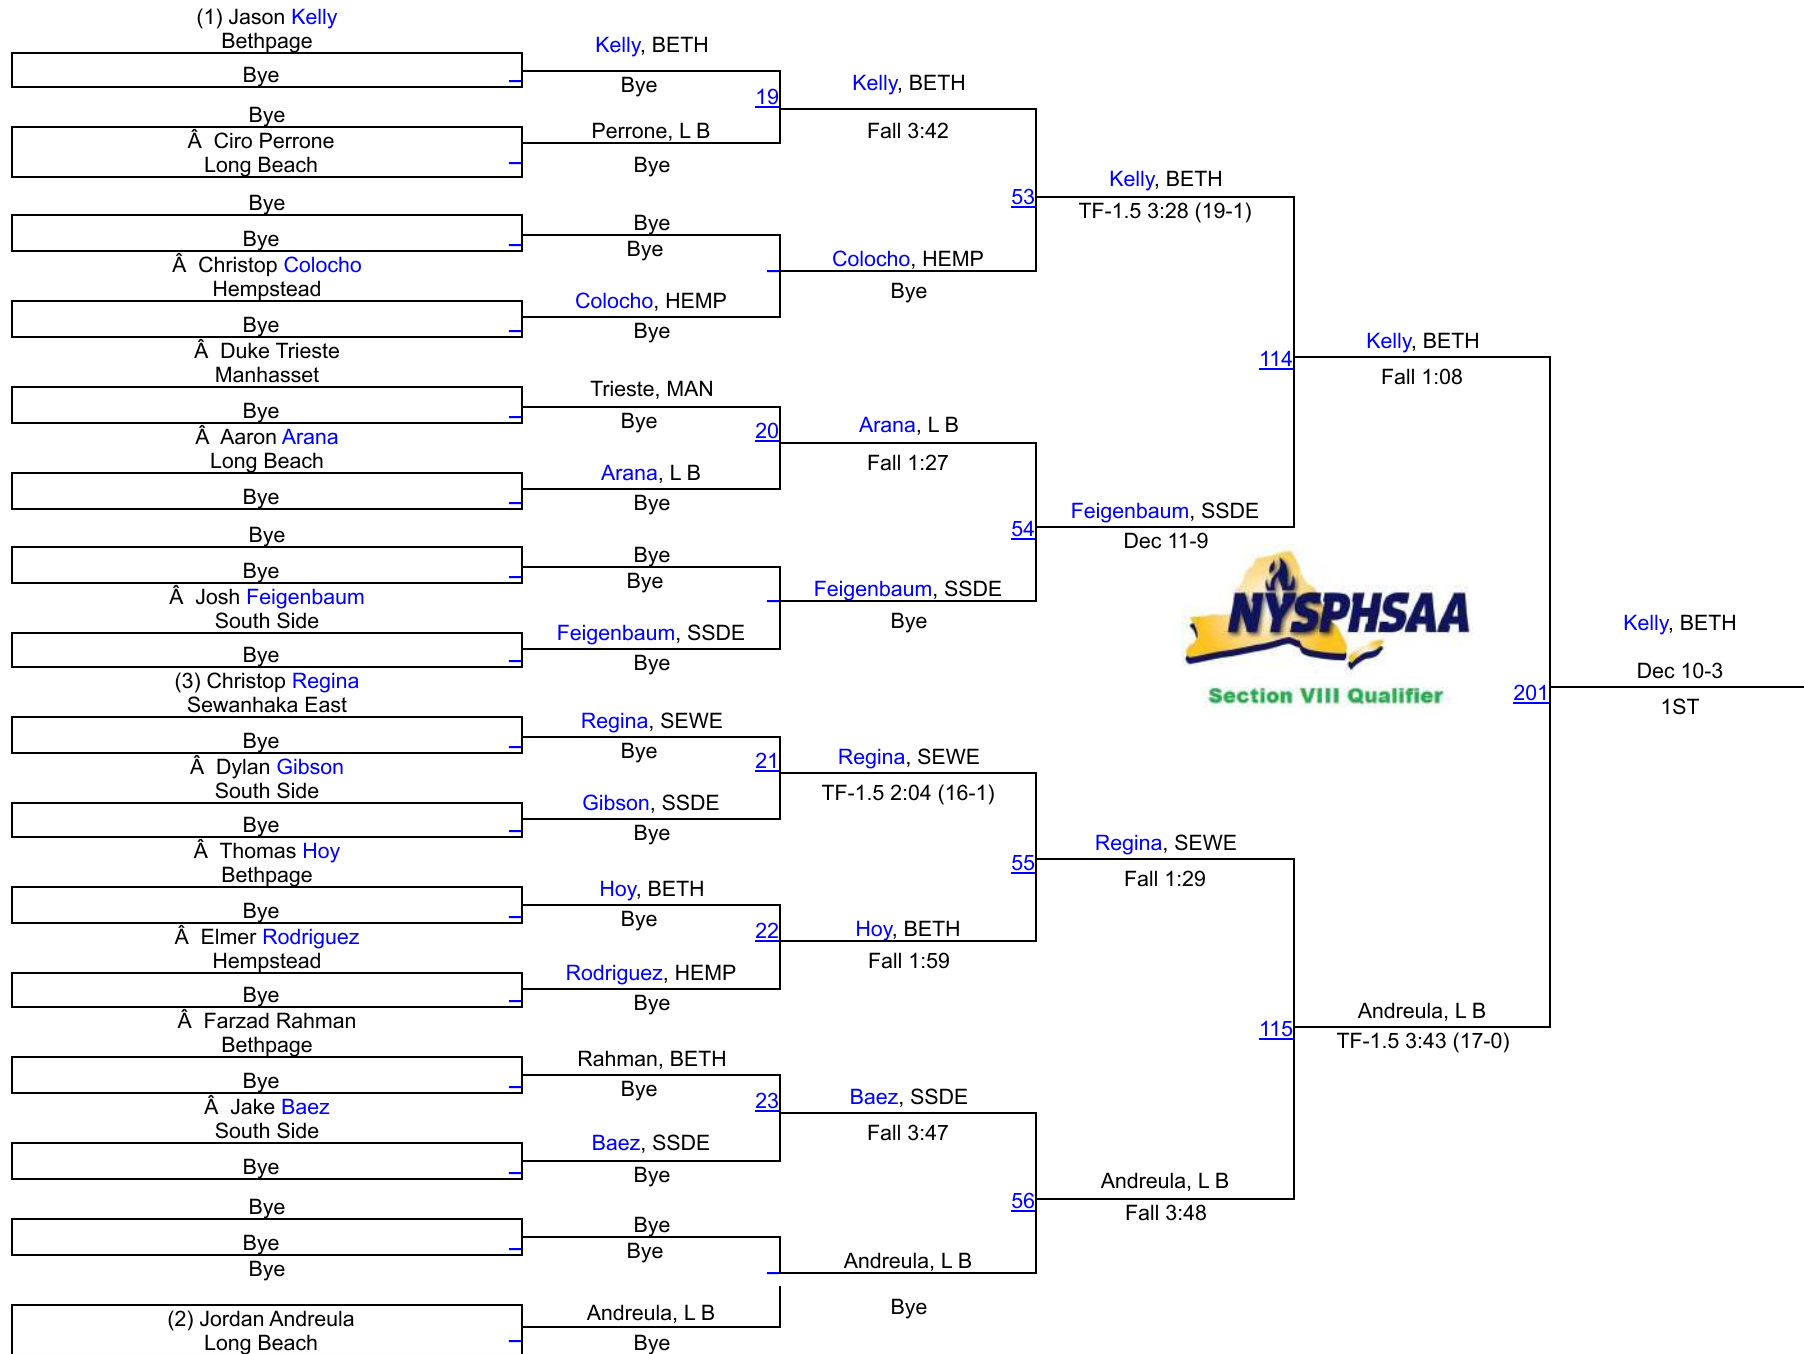

2025 SEC 8 QUALIFIER 2 @ LONG BEACH

145

2025 SEC 8 QUALIFIER 2 @ LONG BEACH

170