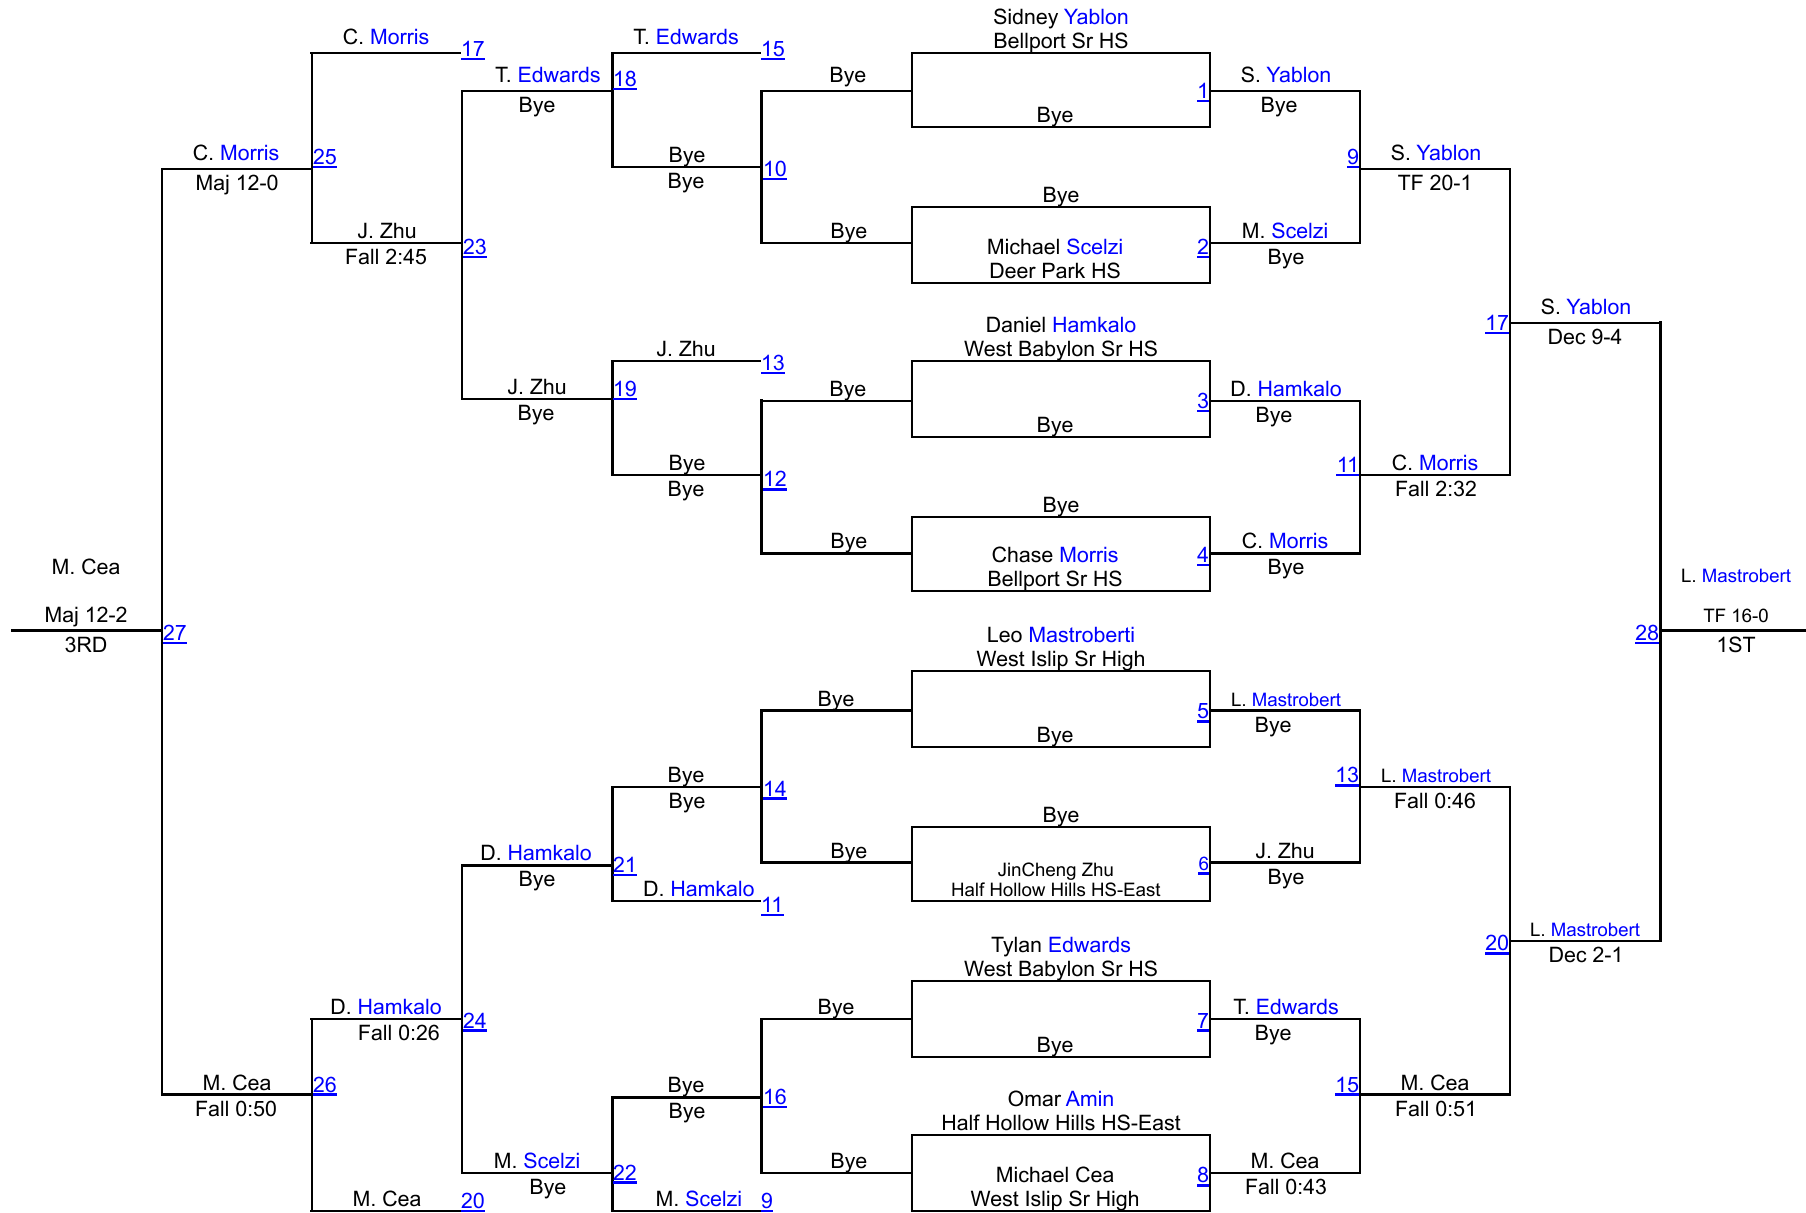

SECTION 11-D1-LEAGUE 4 QUALIFIER

Varsity 131