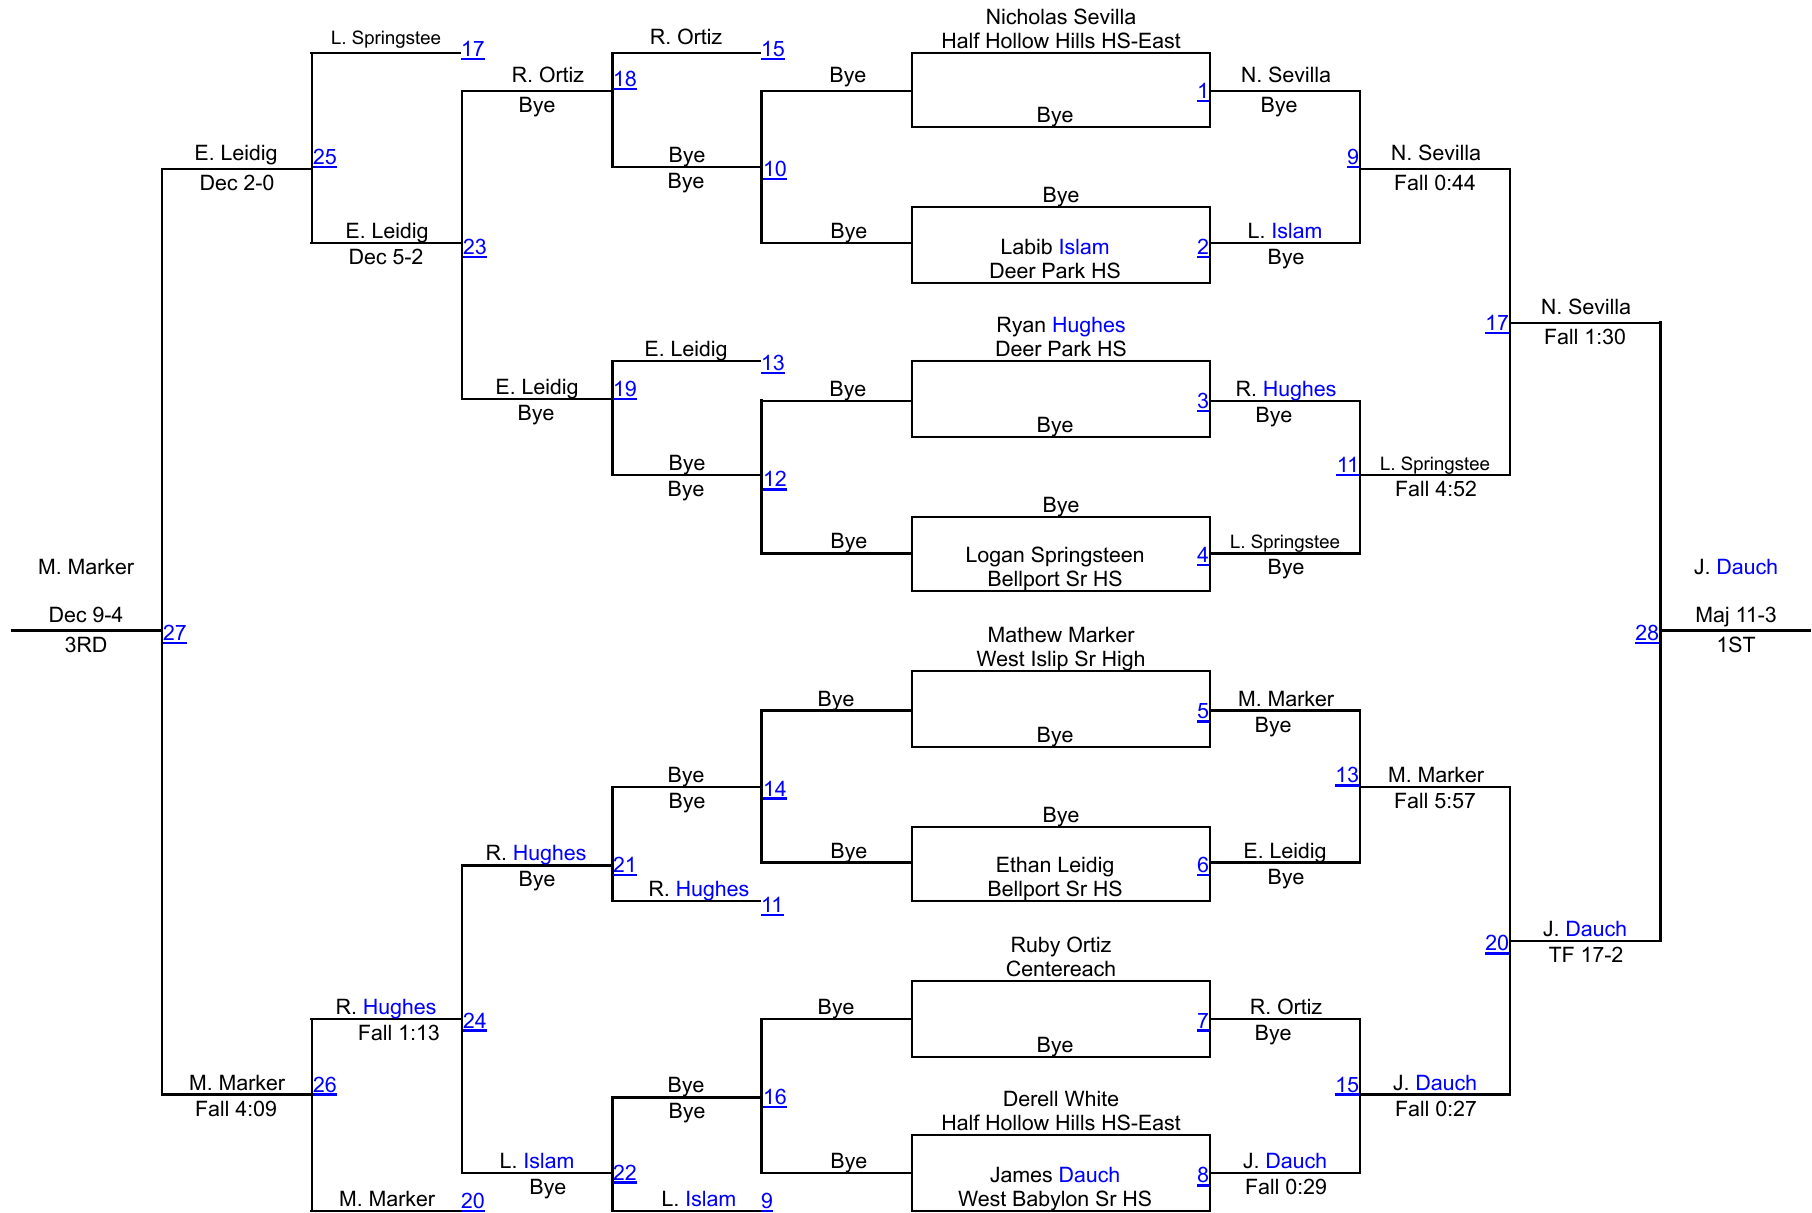

SECTION 11-D1-LEAGUE 4 QUALIFIER

Varsity 170