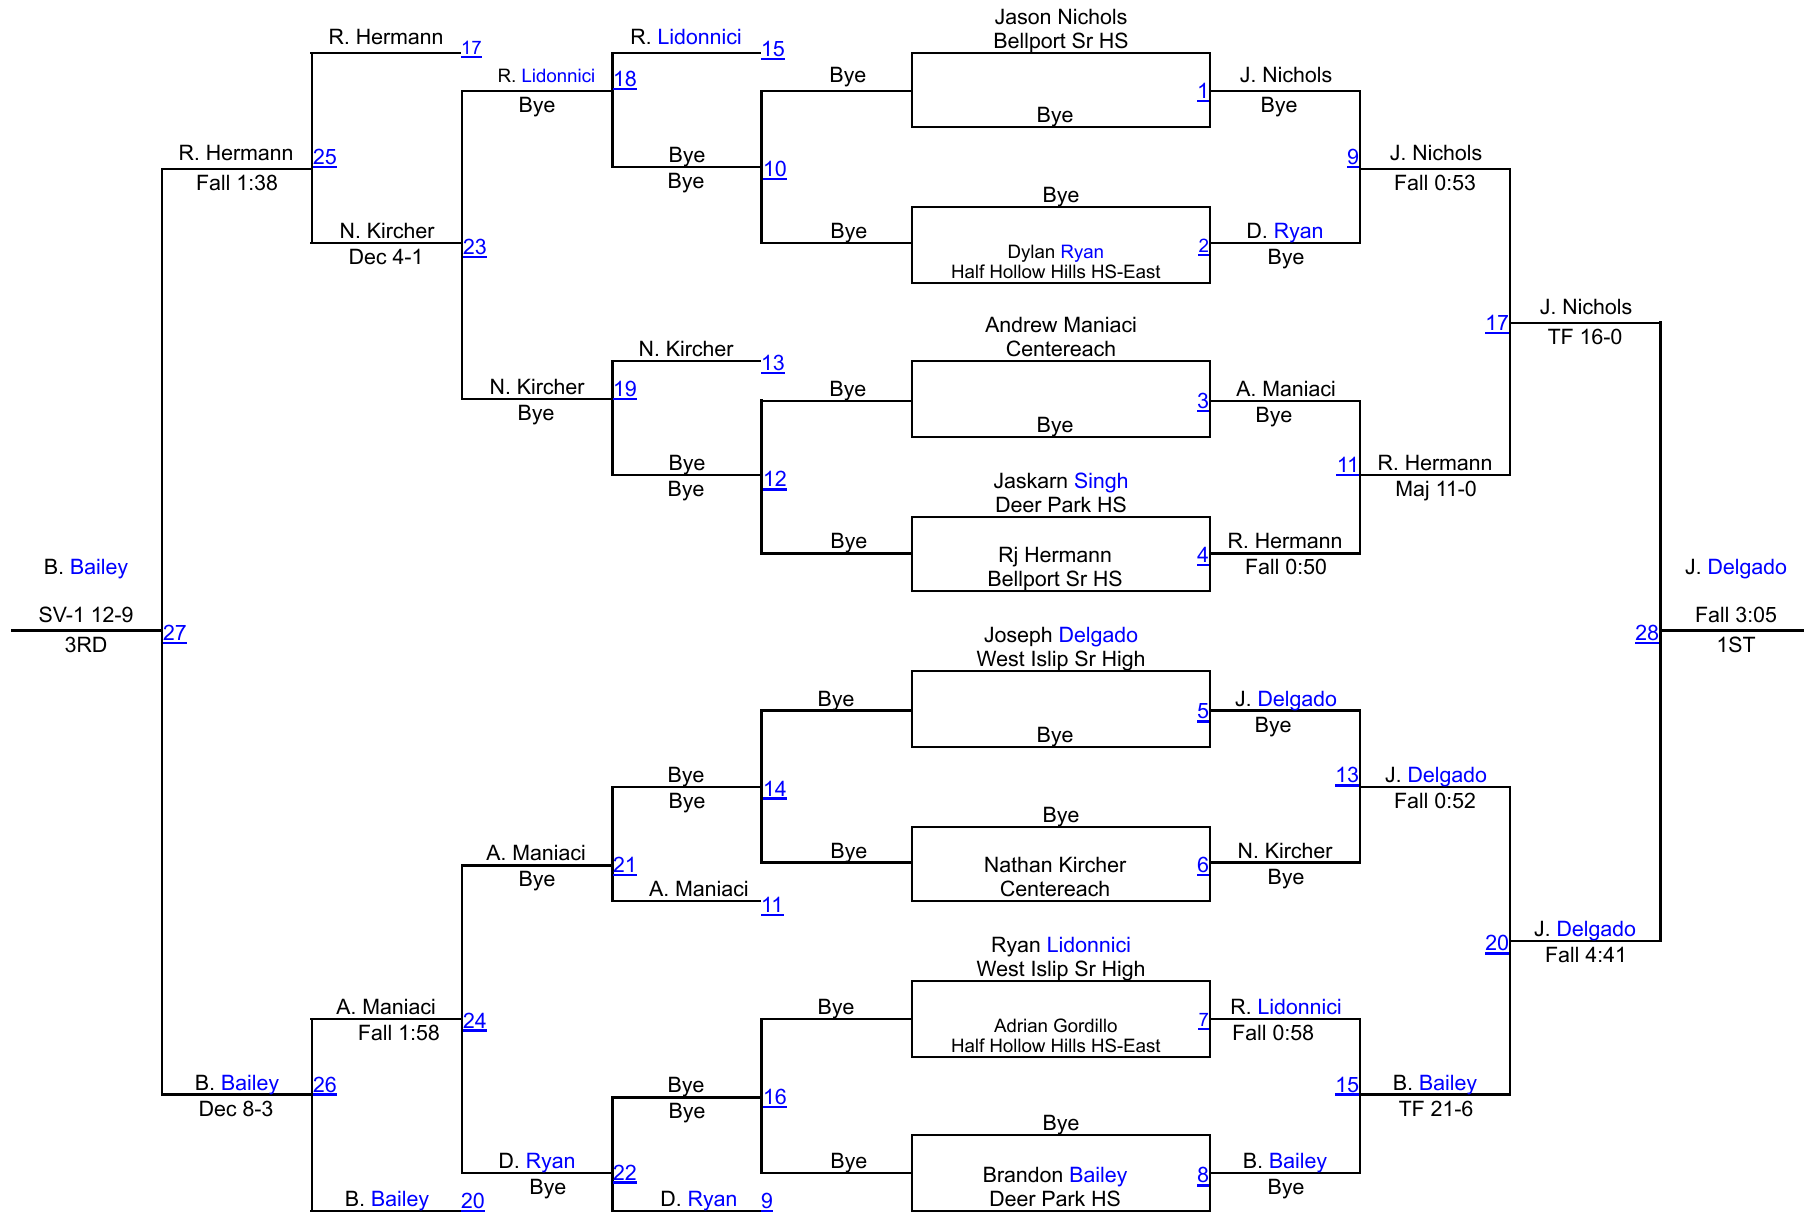

SECTION 11-D1-LEAGUE 4 QUALIFIER

Varsity 152