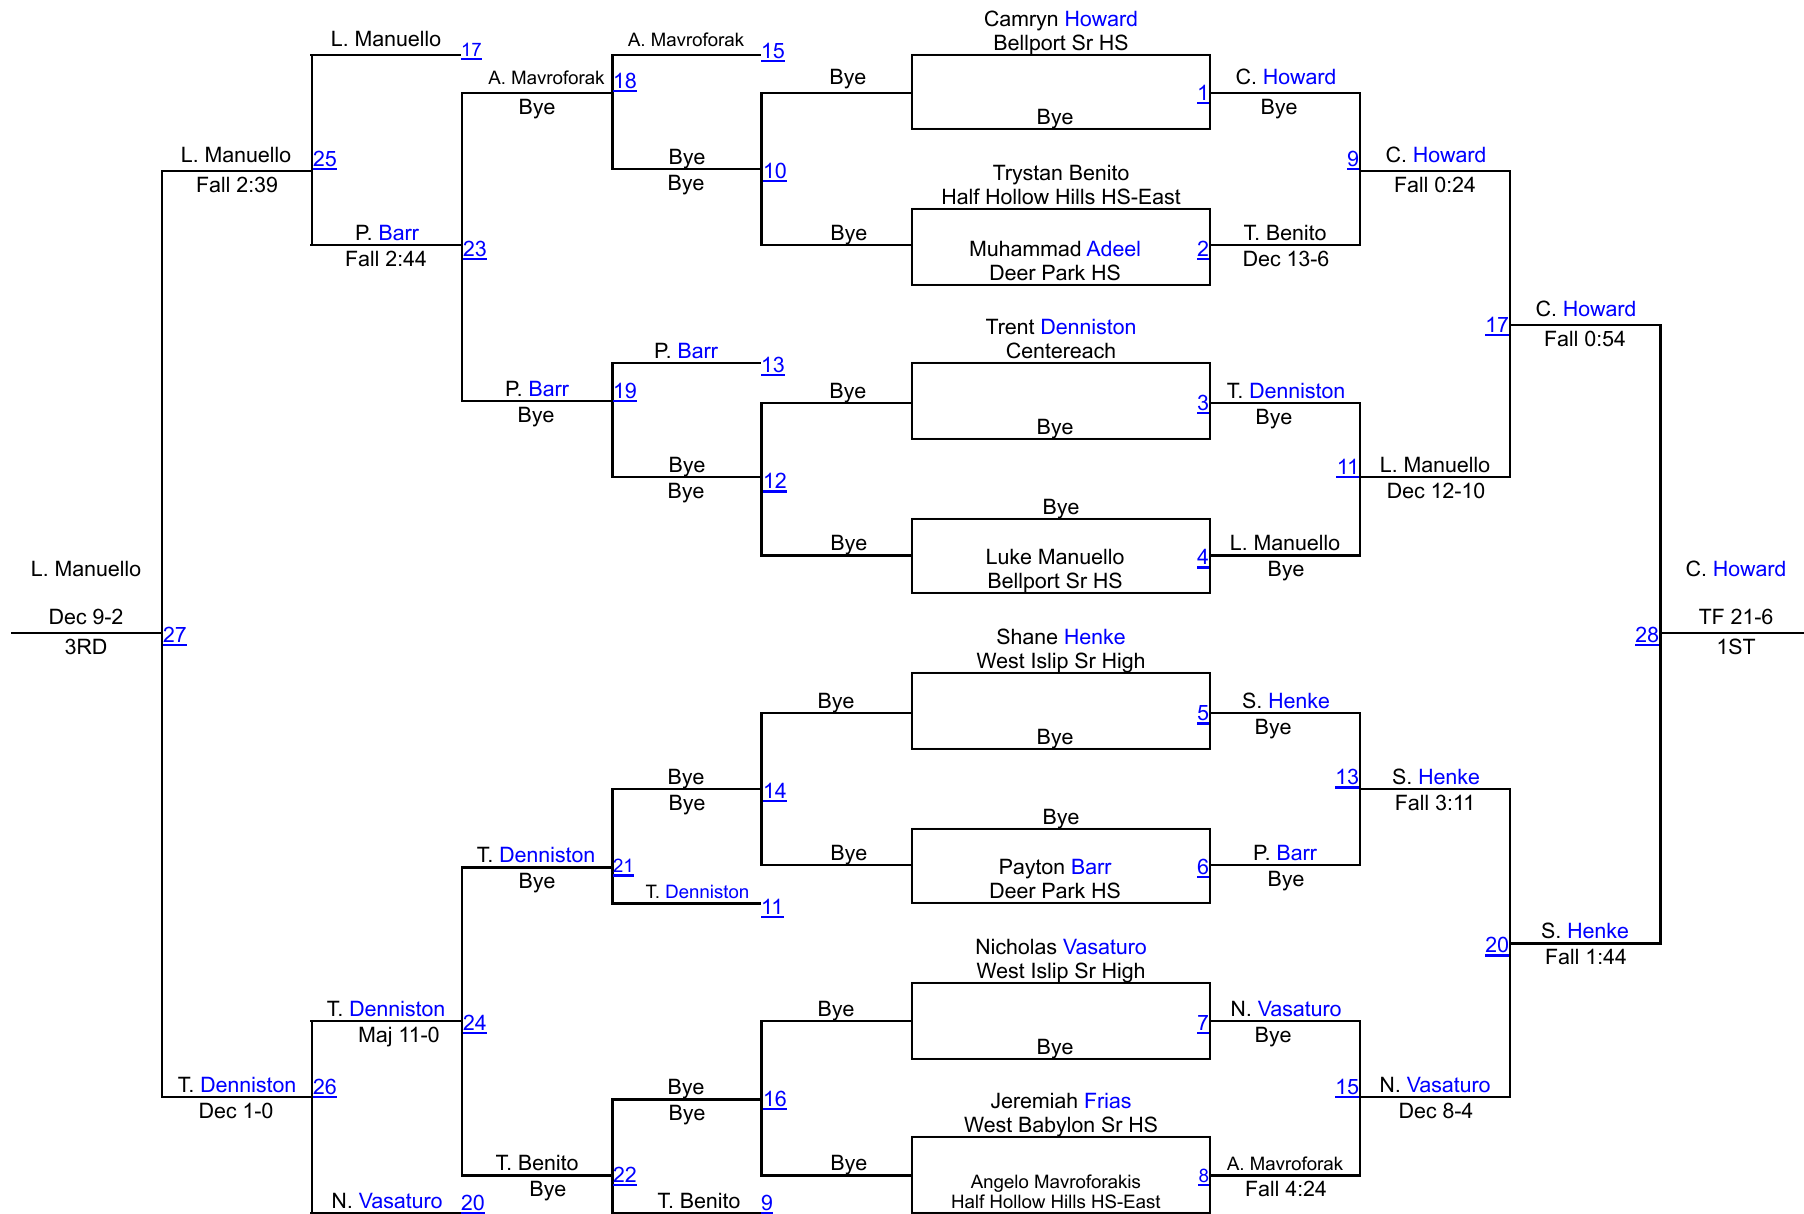

SECTION 11-D1-LEAGUE 4 QUALIFIER

Varsity 138