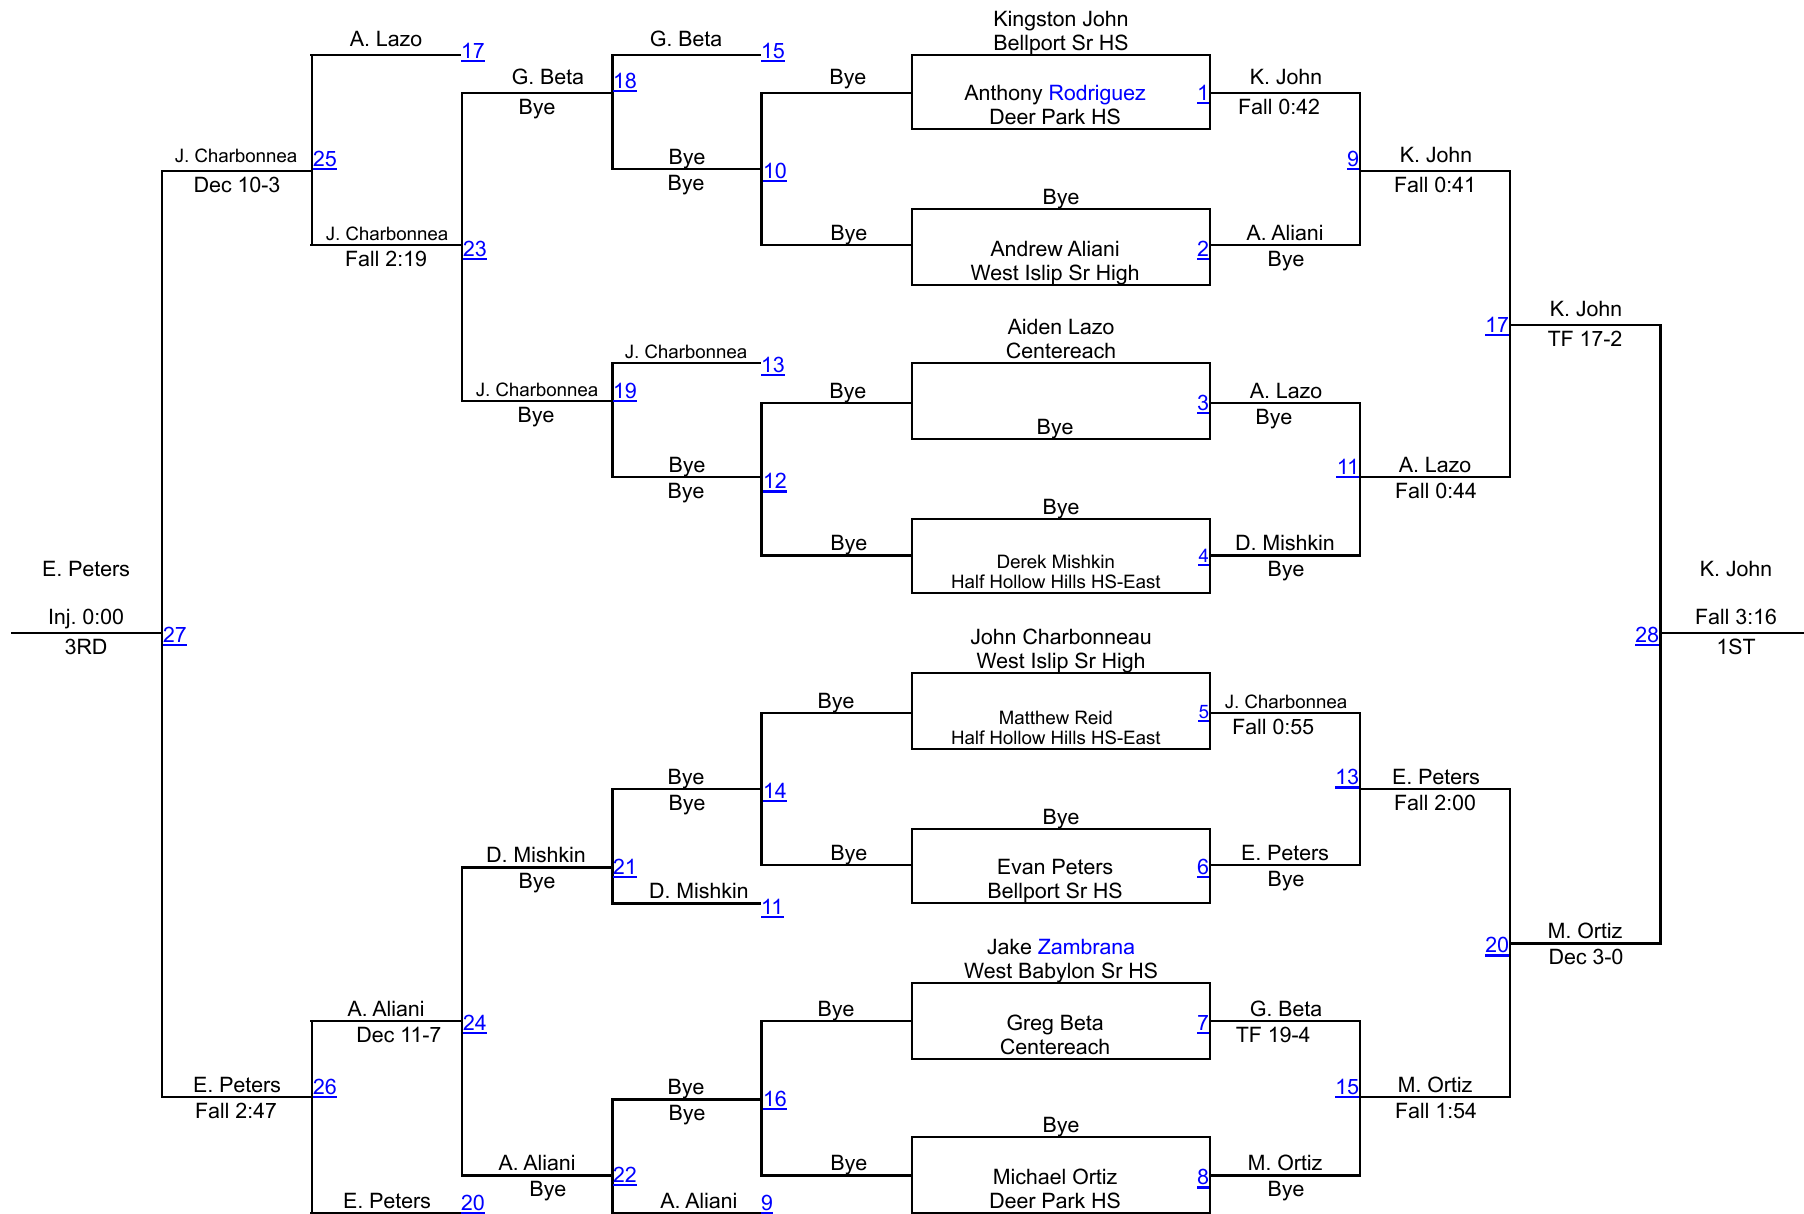

SECTION 11-D1-LEAGUE 4 QUALIFIER

Varsity 145