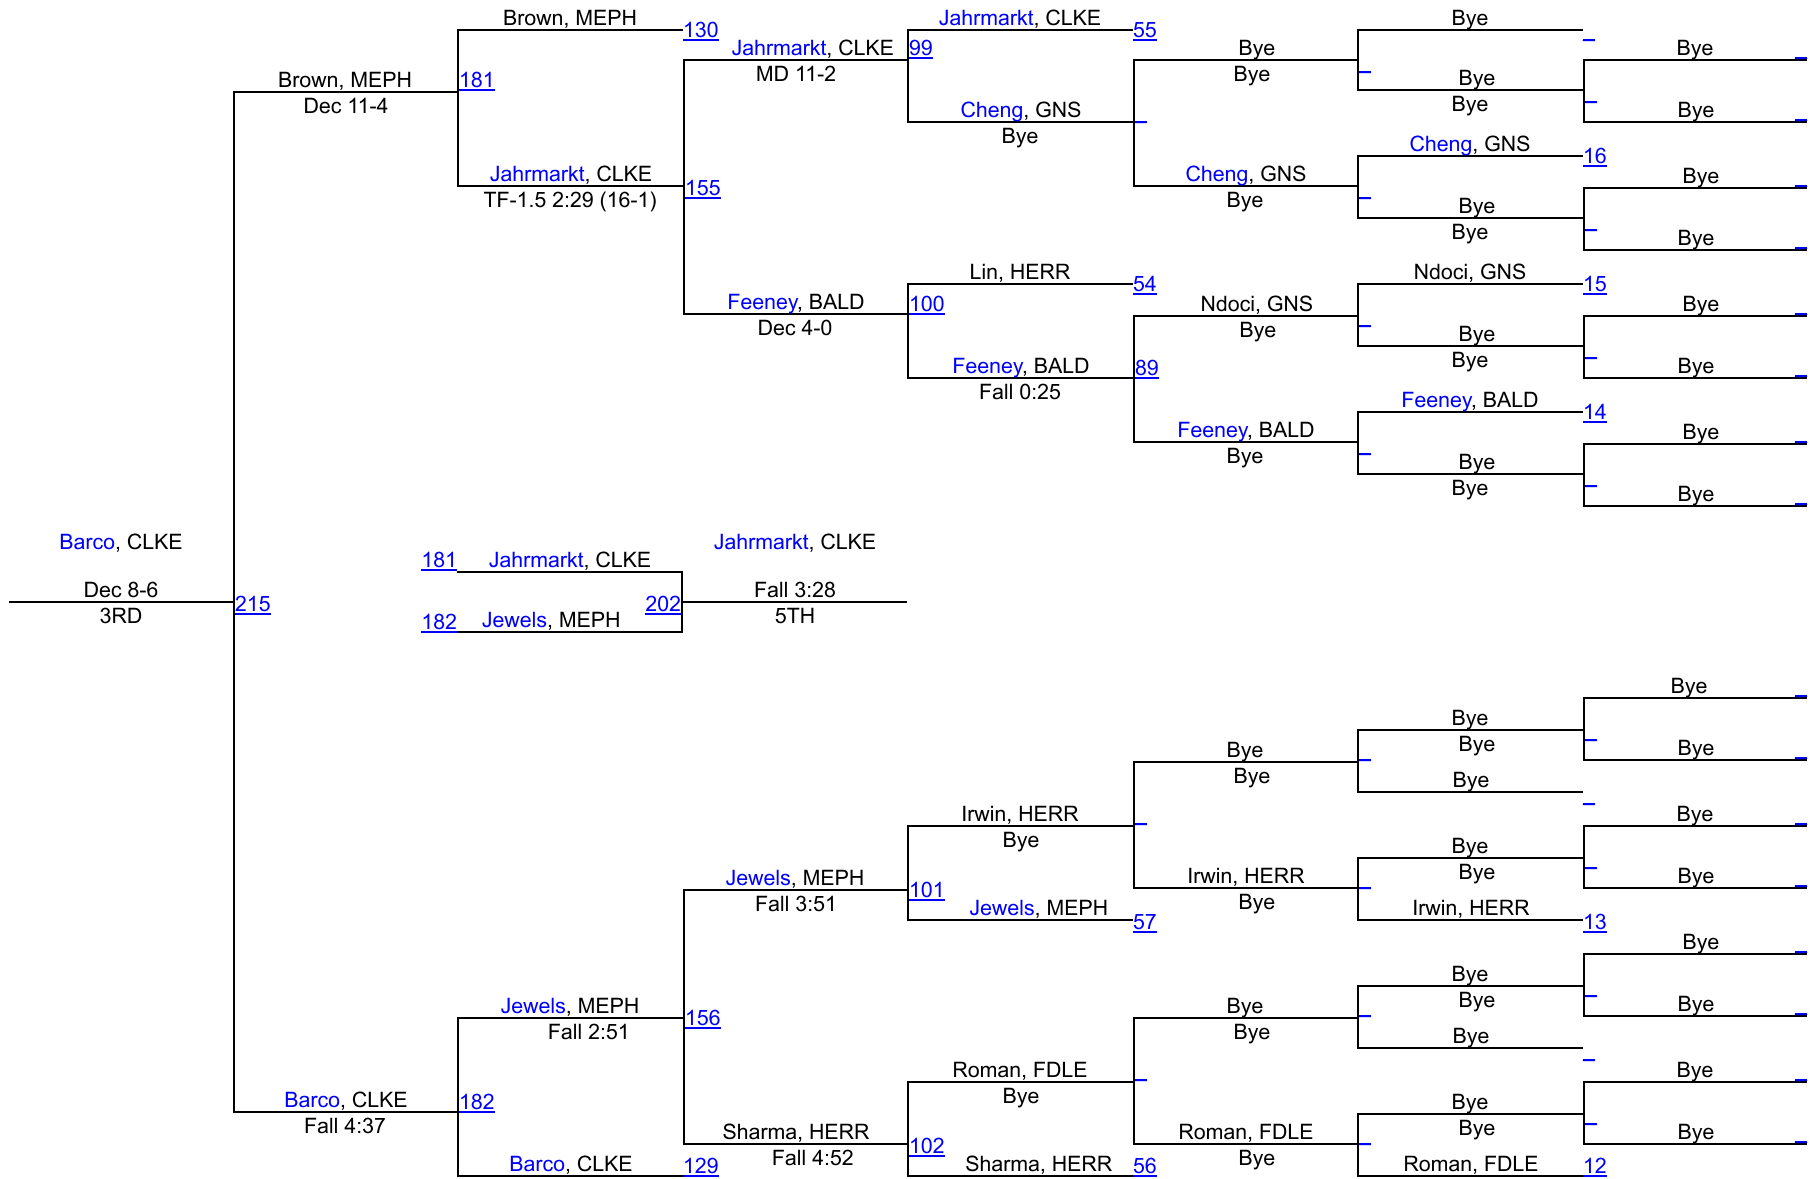

2025 SEC 8 D1 QUALIFIER 1 @ FARMINGDALE

101

2025 SEC 8 D1 QUALIFIER 1 @ FARMINGDALE

108

2025 SEC 8 D1 QUALIFIER 1 @ FARMINGDALE

116

2025 SEC 8 D1 QUALIFIER 1 @ FARMINGDALE

124

2025 SEC 8 D1 QUALIFIER 1 @ FARMINGDALE

131

2025 SEC 8 D1 QUALIFIER 1 @ FARMINGDALE

138

2025 SEC 8 D1 QUALIFIER 1 @ FARMINGDALE

145

(1) Nicholas Migliaccio Farmingdale		Migliaccio, FDLE				
Bye	Bye	17	Migliaccio, FDLE			
Bye	You, GNS		Fall 0:35			
À Sean You Great Neck South	Bye			58	Migliaccio, FDLE	
Bye	Leong, HERR		Fall 1:38			
À Brandon Leong Herricks	Bye		Leong, HERR			
Bye	Bye		Bye			
Bye	Bye					
(5) David Facciuto Farmingdale	Facciuto, FDLE				Migliaccio, FDLE	
Bye	Bye	18	Facciuto, FDLE		Dec 16-9	
Bye	Chambers, BALD		Fall 0:50			
À Joshua Chambers Baldwin	Bye			59	Facciuto, FDLE	
Bye	Bye				TF-1.5 6:00 (16-0)	
Bye	Bye					
Bye	Barco, CLKE		Barco, CLKE			
(4) Nicholas Barco Clarke	Bye		Bye			Byron, BALD
(3) Paul Genovese Mepham	Genovese, MEPH					Dec 7-6
Bye	Bye	19	Genovese, MEPH			1ST
Bye	Li, HERR		Fall 0:53			
À Anthony Li Herricks	Bye			60	Genovese, MEPH	
Bye	Flores Areva, GNS		Fall 5:40			
À Jonathan Flores Areva Great Neck South	Bye	20	Buckheit, MEPH			
Bye	Buckheit, MEPH		Fall 3:14			
(6) Thomas Buckheit Mepham	Bye				Byron, BALD	
Bye	Pineda, FDLE			132	Fall 5:30	
À Jacob Pineda Farmingdale	Bye	21	Lee, HERR			
Bye	Lee, HERR		Fall 4:46			
À Joshua Lee Herricks	Bye			61	Byron, BALD	
Bye	Bye				Dec 8-1	
Bye	Bye					
Bye	Byron, BALD		Bye			
(2) Frantz Byron Baldwin	Bye					

2025 SEC 8 D1 QUALIFIER 1 @ FARMINGDALE

152

2025 SEC 8 D1 QUALIFIER 1 @ FARMINGDALE

170

2025 SEC 8 D1 QUALIFIER 1 @ FARMINGDALE

190

2025 SEC 8 D1 QUALIFIER 1 @ FARMINGDALE

215