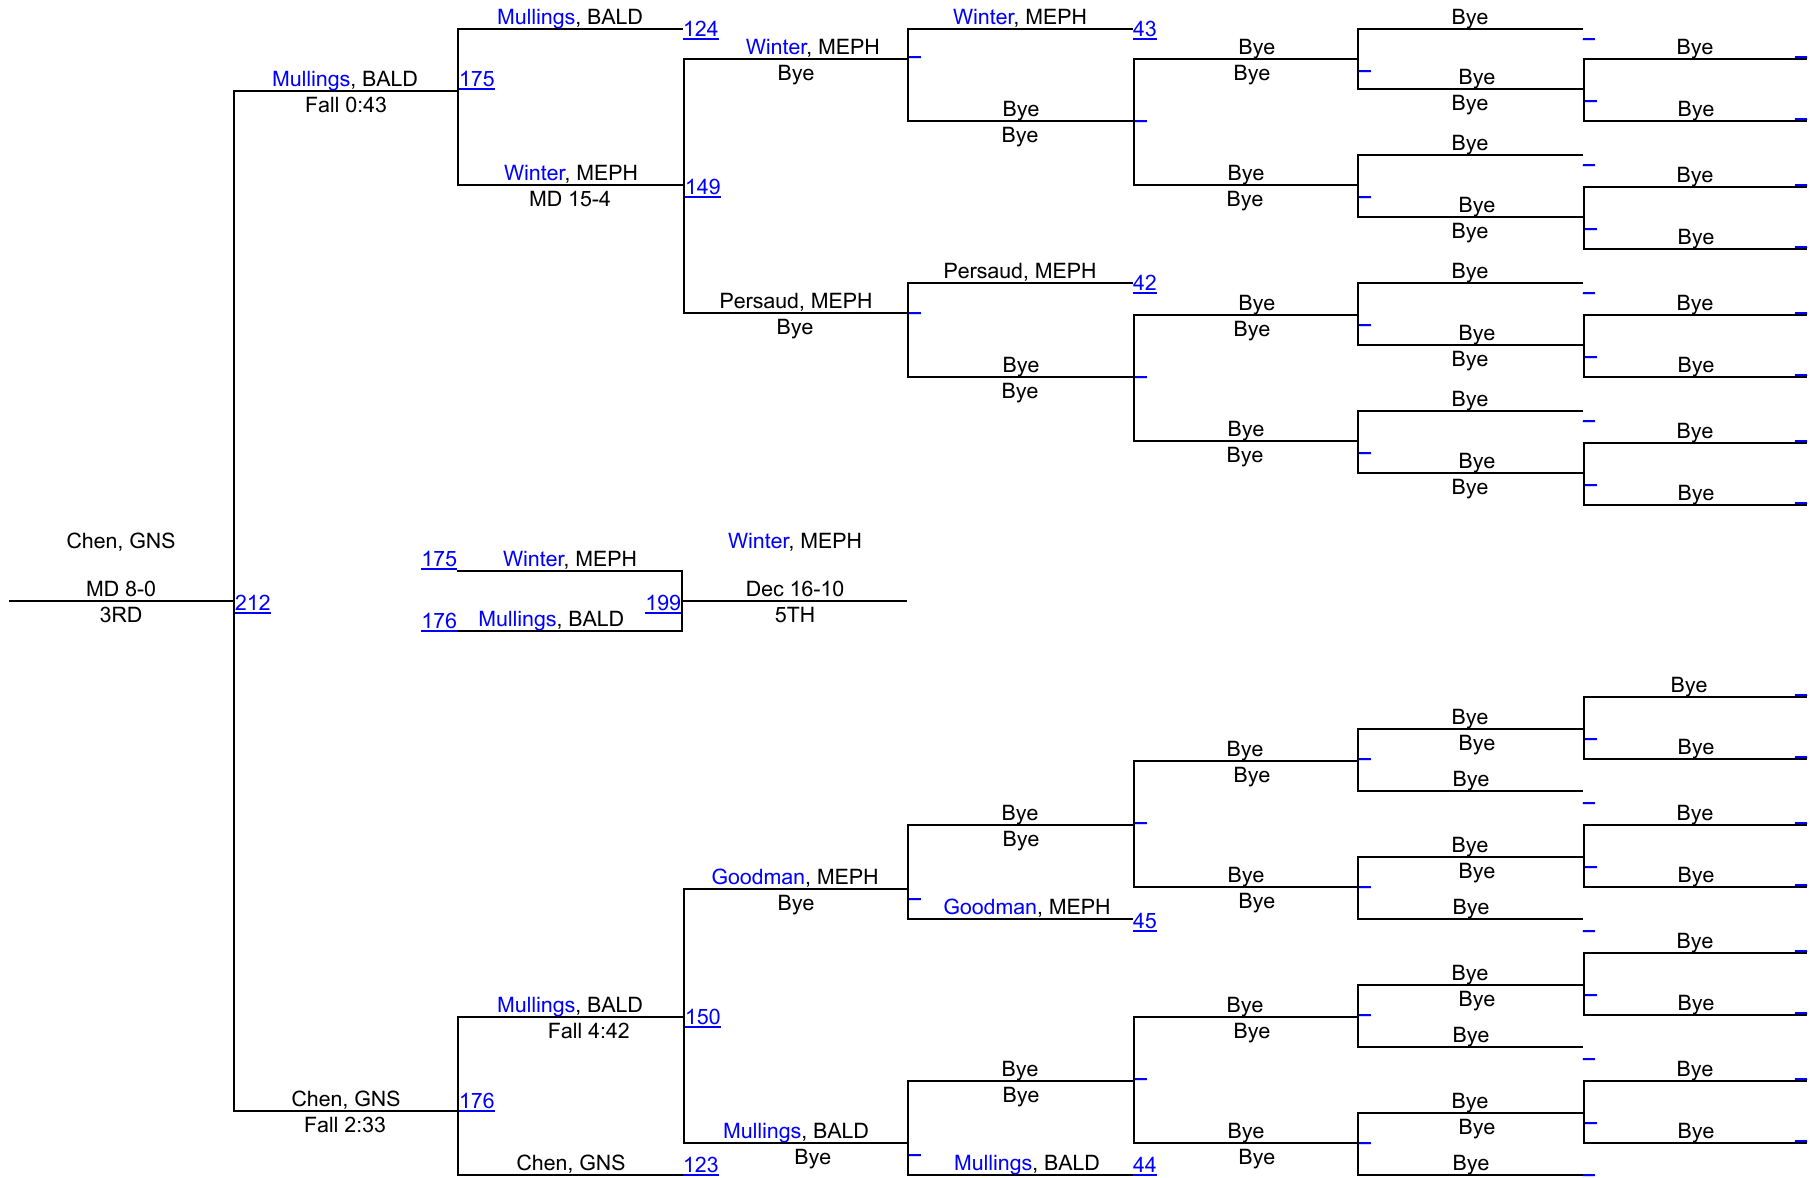

2025 SEC 8 D1 QUALIFIER 1 @ FARMINGDALE

101

2025 SEC 8 D1 QUALIFIER 1 @ FARMINGDALE

108

2025 SEC 8 D1 QUALIFIER 1 @ FARMINGDALE

116

2025 SEC 8 D1 QUALIFIER 1 @ FARMINGDALE

124

2025 SEC 8 D1 QUALIFIER 1 @ FARMINGDALE

131

2025 SEC 8 D1 QUALIFIER 1 @ FARMINGDALE

138

2025 SEC 8 D1 QUALIFIER 1 @ FARMINGDALE

145

(1) Nicholas Migliaccio Farmingdale		Migliaccio, FDLE				
Bye	Bye	17	Migliaccio, FDLE			
Bye	You, GNS		Fall 0:35			
À Sean You Great Neck South	Bye			58	Migliaccio, FDLE	
Bye	Leong, HERR		Fall 1:38			
À Brandon Leong Herricks	Bye		Leong, HERR			
Bye	Bye		Bye			
Bye	Bye					
(5) David Facciuto Farmingdale	Facciuto, FDLE				Migliaccio, FDLE	
Bye	Bye	18	Facciuto, FDLE		Dec 16-9	
Bye	Chambers, BALD		Fall 0:50			
À Joshua Chambers Baldwin	Bye			59	Facciuto, FDLE	
Bye	Bye				TF-1.5 6:00 (16-0)	
Bye	Bye					
Bye	Barco, CLKE		Barco, CLKE			
(4) Nicholas Barco Clarke	Bye		Bye			Byron, BALD
(3) Paul Genovese Mepham	Genovese, MEPH					Dec 7-6
Bye	Bye	19	Genovese, MEPH			1ST
Bye	Li, HERR		Fall 0:53			
À Anthony Li Herricks	Bye			60	Genovese, MEPH	
Bye	Flores Areva, GNS		Fall 5:40			
À Jonathan Flores Areva Great Neck South	Bye	20	Buckheit, MEPH			
Bye	Buckheit, MEPH		Fall 3:14			
(6) Thomas Buckheit Mepham	Bye				Byron, BALD	
Bye	Pineda, FDLE			132	Fall 5:30	
À Jacob Pineda Farmingdale	Bye	21	Lee, HERR			
Bye	Lee, HERR		Fall 4:46			
À Joshua Lee Herricks	Bye			61	Byron, BALD	
Bye	Bye				Dec 8-1	
Bye	Bye					
Bye	Byron, BALD		Bye			
(2) Frantz Byron Baldwin	Bye					