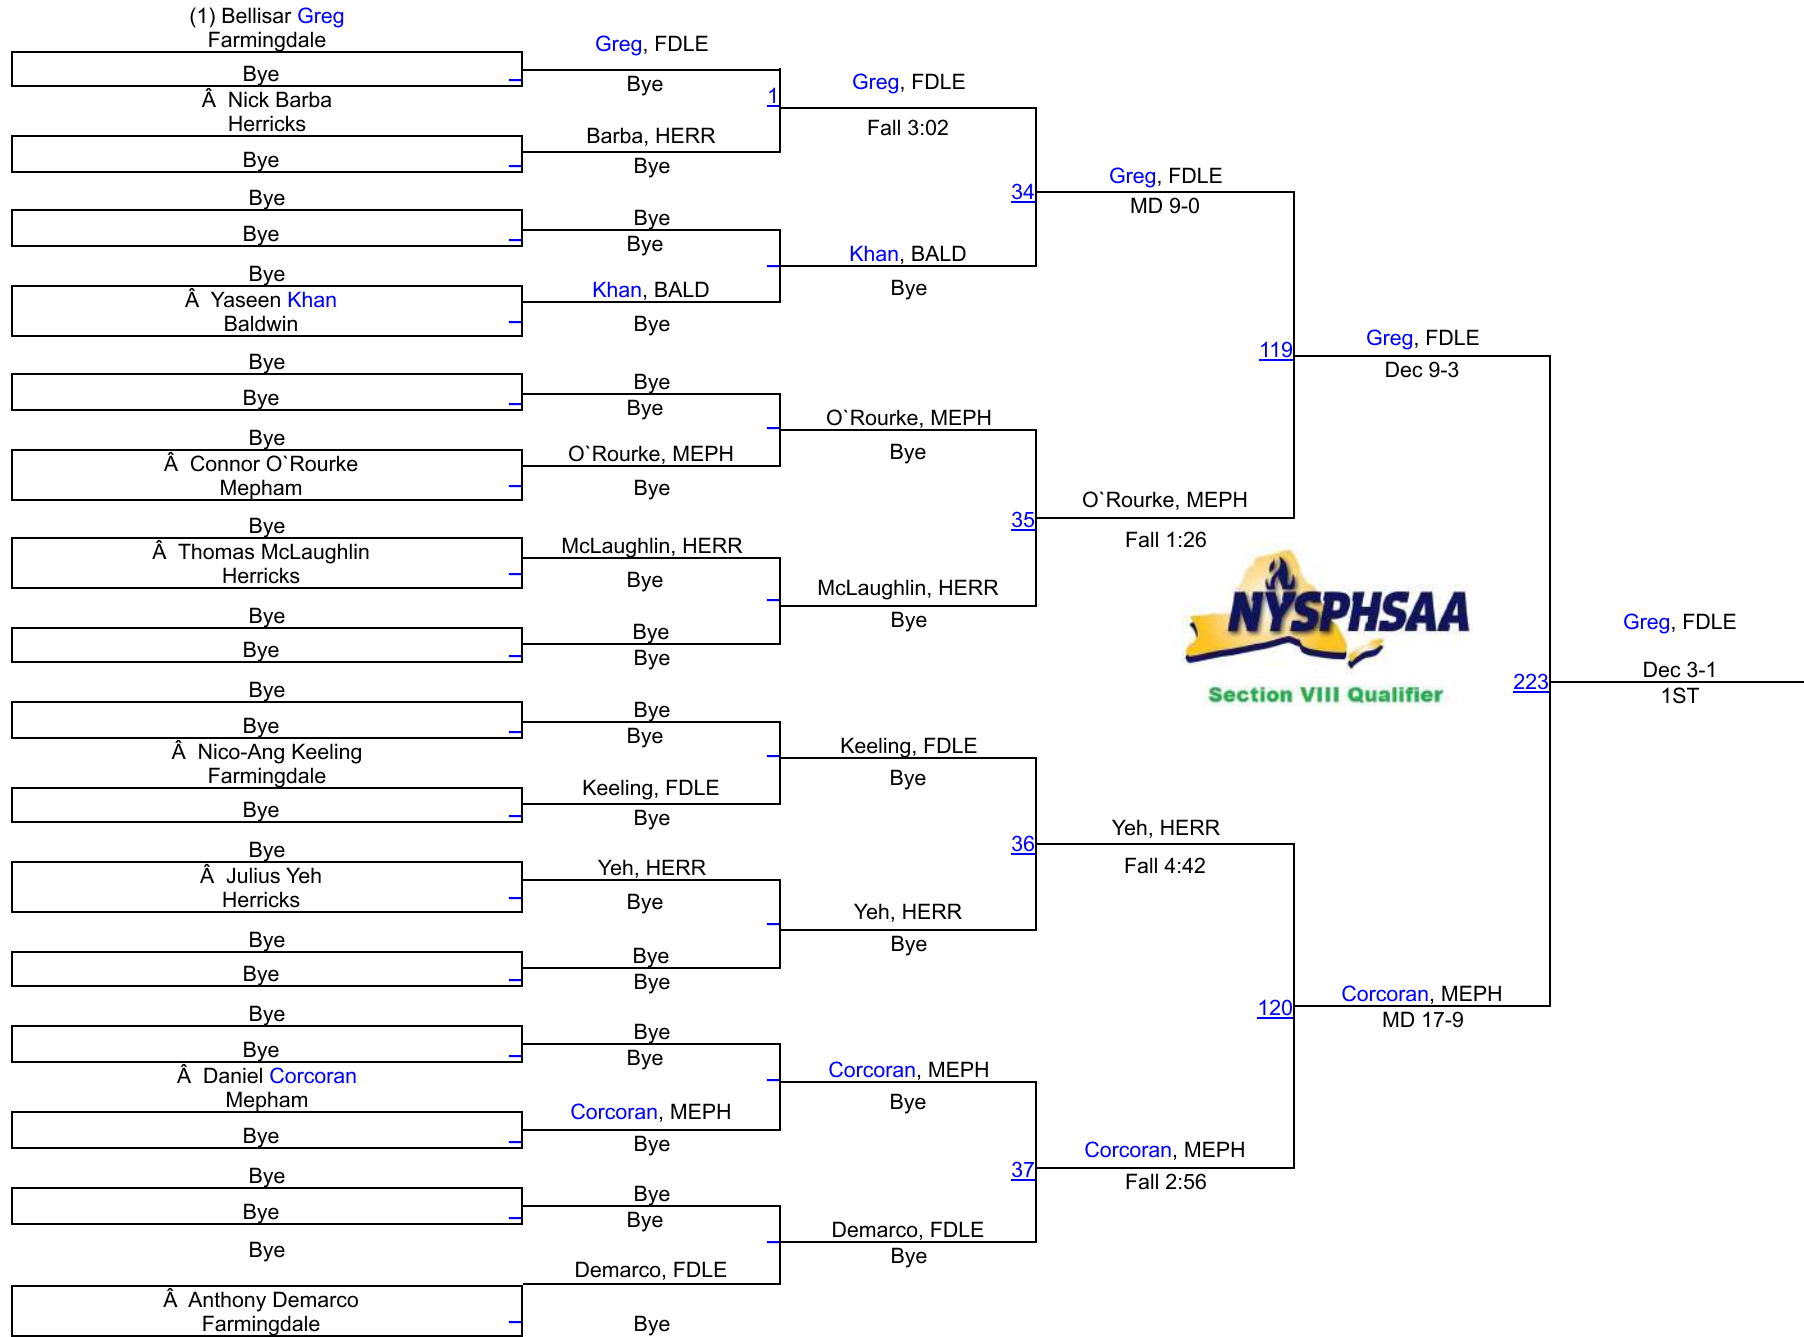

2025 SEC 8 D1 QUALIFIER 1 @ FARMINGDALE

101

2025 SEC 8 D1 QUALIFIER 1 @ FARMINGDALE

108

2025 SEC 8 D1 QUALIFIER 1 @ FARMINGDALE

116

2025 SEC 8 D1 QUALIFIER 1 @ FARMINGDALE

124

2025 SEC 8 D1 QUALIFIER 1 @ FARMINGDALE

131

2025 SEC 8 D1 QUALIFIER 1 @ FARMINGDALE

138

2025 SEC 8 D1 QUALIFIER 1 @ FARMINGDALE

145

(1) Nicholas Migliaccio Farmingdale		Migliaccio, FDLE				
Bye	Bye	17	Migliaccio, FDLE			
Bye	You, GNS		Fall 0:35			
À Sean You Great Neck South	Bye			58	Migliaccio, FDLE	
Bye	Leong, HERR		Fall 1:38			
À Brandon Leong Herricks	Bye		Leong, HERR			
Bye	Bye		Bye			
Bye	Bye					
(5) David Facciuto Farmingdale	Facciuto, FDLE				Migliaccio, FDLE	
Bye	Bye	18	Facciuto, FDLE		Dec 16-9	
Bye	Chambers, BALD		Fall 0:50			
À Joshua Chambers Baldwin	Bye			59	Facciuto, FDLE	
Bye	Bye				TF-1.5 6:00 (16-0)	
Bye	Bye					
Bye	Barco, CLKE		Barco, CLKE			
(4) Nicholas Barco Clarke	Bye		Bye			Byron, BALD
(3) Paul Genovese Mepham	Genovese, MEPH					Dec 7-6
Bye	Bye	19	Genovese, MEPH			1ST
Bye	Li, HERR		Fall 0:53			
À Anthony Li Herricks	Bye			60	Genovese, MEPH	
Bye	Flores Areva, GNS		Fall 5:40			
À Jonathan Flores Areva Great Neck South	Bye	20	Buckheit, MEPH			
Bye	Buckheit, MEPH		Fall 3:14			
(6) Thomas Buckheit Mepham	Bye				Byron, BALD	
Bye	Pineda, FDLE			132	Fall 5:30	
À Jacob Pineda Farmingdale	Bye	21	Lee, HERR			
Bye	Lee, HERR		Fall 4:46			
À Joshua Lee Herricks	Bye			61	Byron, BALD	
Bye	Bye				Dec 8-1	
Bye	Bye					
Bye	Byron, BALD		Bye			
(2) Frantz Byron Baldwin	Bye					