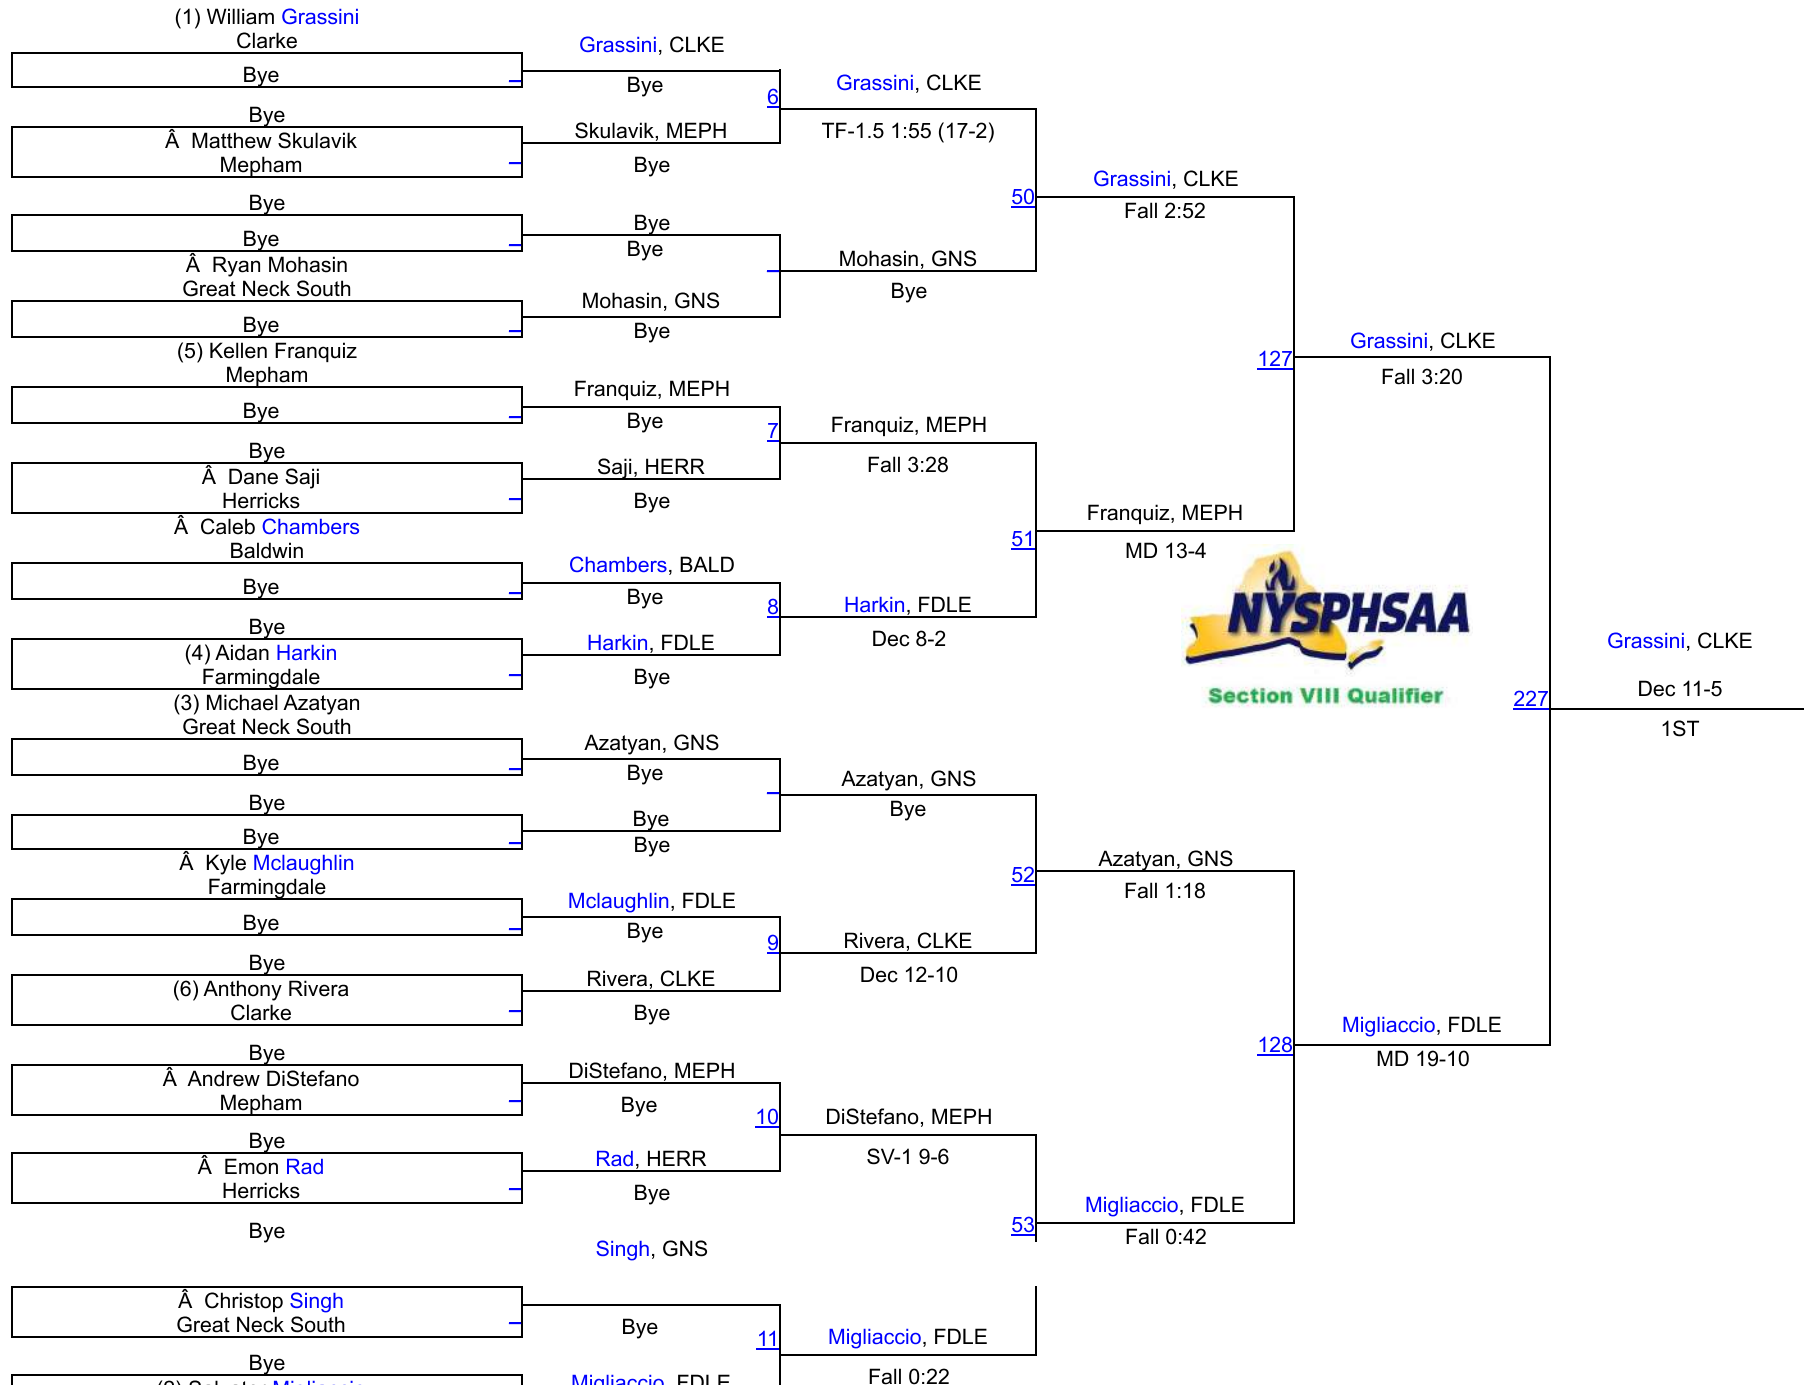

2025 SEC 8 D1 QUALIFIER 1 @ FARMINGDALE

101

2025 SEC 8 D1 QUALIFIER 1 @ FARMINGDALE

108

2025 SEC 8 D1 QUALIFIER 1 @ FARMINGDALE

116

2025 SEC 8 D1 QUALIFIER 1 @ FARMINGDALE

124

2025 SEC 8 D1 QUALIFIER 1 @ FARMINGDALE

131

2025 SEC 8 D1 QUALIFIER 1 @ FARMINGDALE

138

2025 SEC 8 D1 QUALIFIER 1 @ FARMINGDALE

145

(1) Nicholas Migliaccio Farmingdale		Migliaccio, FDLE				
Bye	Bye	17	Migliaccio, FDLE			
Bye	You, GNS		Fall 0:35			
À Sean You Great Neck South	Bye			58	Migliaccio, FDLE	
Bye	Leong, HERR		Fall 1:38			
À Brandon Leong Herricks	Bye		Leong, HERR			
Bye	Bye		Bye			
Bye	Bye					
(5) David Facciuto Farmingdale	Facciuto, FDLE				Migliaccio, FDLE	
Bye	Bye	18	Facciuto, FDLE		Dec 16-9	
Bye	Chambers, BALD		Fall 0:50			
À Joshua Chambers Baldwin	Bye			59	Facciuto, FDLE	
Bye	Bye				TF-1.5 6:00 (16-0)	
Bye	Bye					
Bye	Barco, CLKE		Barco, CLKE			
(4) Nicholas Barco Clarke	Bye		Bye			Byron, BALD
(3) Paul Genovese Mepham	Genovese, MEPH					Dec 7-6
Bye	Bye	19	Genovese, MEPH			1ST
Bye	Li, HERR		Fall 0:53			
À Anthony Li Herricks	Bye			60	Genovese, MEPH	
Bye	Flores Areva, GNS		Fall 5:40			
À Jonathan Flores Areva Great Neck South	Bye	20	Buckheit, MEPH			
Bye	Buckheit, MEPH		Fall 3:14			
(6) Thomas Buckheit Mepham	Bye				Byron, BALD	
Bye	Pineda, FDLE			132	Fall 5:30	
À Jacob Pineda Farmingdale	Bye	21	Lee, HERR			
Bye	Lee, HERR		Fall 4:46			
À Joshua Lee Herricks	Bye			61	Byron, BALD	
Bye	Bye				Dec 8-1	
Bye	Bye					
Bye	Byron, BALD		Bye			
(2) Frantz Byron Baldwin	Bye					