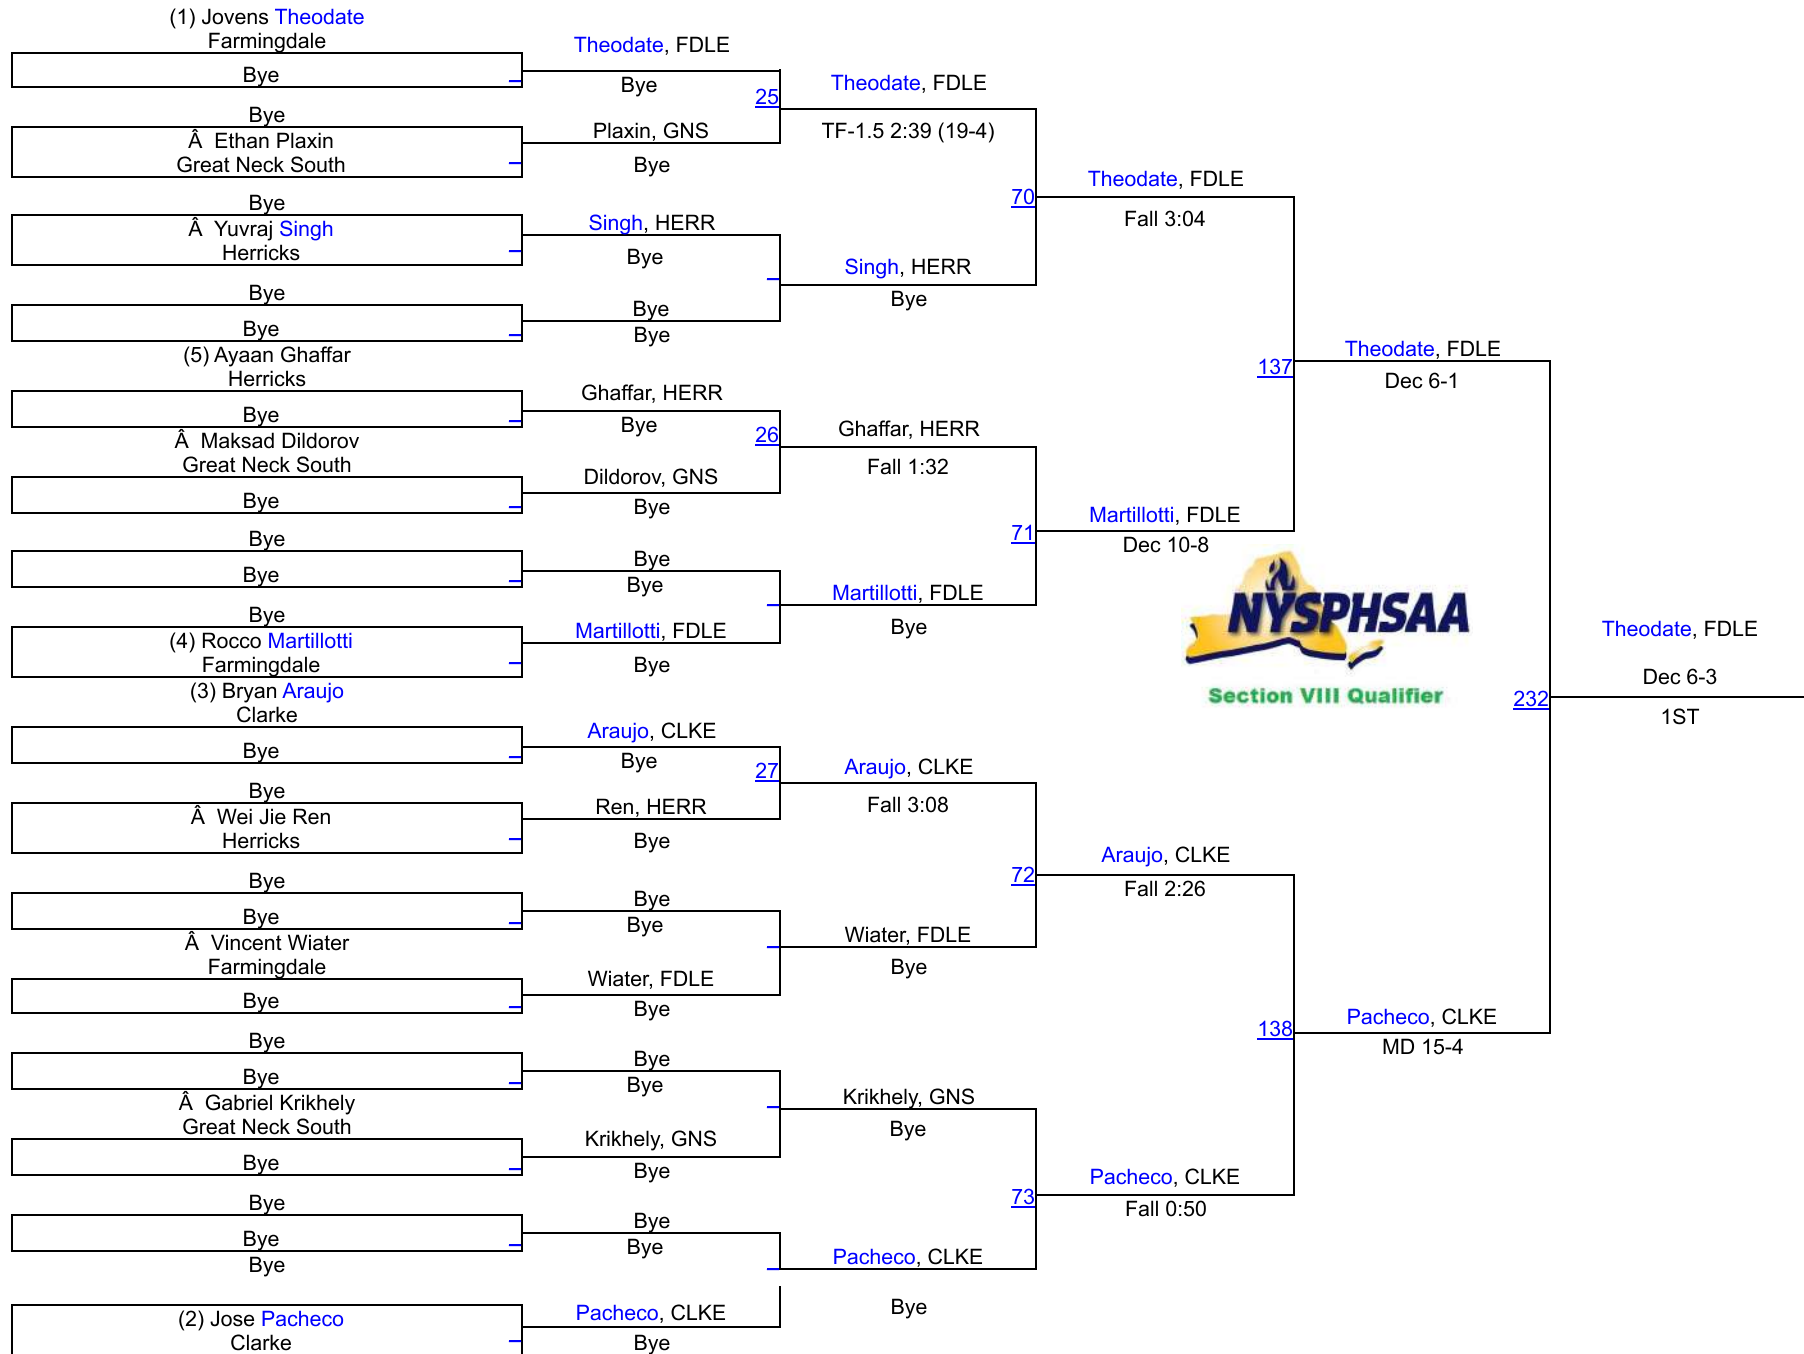

2025 SEC 8 D1 QUALIFIER 1 @ FARMINGDALE

131

2025 SEC 8 D1 QUALIFIER 1 @ FARMINGDALE

138

2025 SEC 8 D1 QUALIFIER 1 @ FARMINGDALE

145

(1) Nicholas Migliaccio Farmingdale		Migliaccio, FDLE				
Bye	Bye	17	Migliaccio, FDLE			
Bye	You, GNS		Fall 0:35			
À Sean You Great Neck South	Bye			58	Migliaccio, FDLE	
Bye	Leong, HERR		Fall 1:38			
À Brandon Leong Herricks	Bye		Leong, HERR			
Bye	Bye		Bye			
Bye	Bye					
(5) David Facciuto Farmingdale	Facciuto, FDLE				Migliaccio, FDLE	
Bye	Bye	18	Facciuto, FDLE		Dec 16-9	
Bye	Chambers, BALD		Fall 0:50			
À Joshua Chambers Baldwin	Bye			59	Facciuto, FDLE	
Bye	Bye				TF-1.5 6:00 (16-0)	
Bye	Bye					
Bye	Barco, CLKE		Barco, CLKE			
(4) Nicholas Barco Clarke	Bye		Bye			Byron, BALD
(3) Paul Genovese Mepham	Genovese, MEPH					Dec 7-6
Bye	Bye	19	Genovese, MEPH			1ST
Bye	Li, HERR		Fall 0:53			
À Anthony Li Herricks	Bye			60	Genovese, MEPH	
Bye	Flores Areva, GNS		Fall 5:40			
À Jonathan Flores Areva Great Neck South	Bye	20	Buckheit, MEPH			
Bye	Buckheit, MEPH		Fall 3:14			
(6) Thomas Buckheit Mepham	Bye				Byron, BALD	
Bye	Pineda, FDLE			132	Fall 5:30	
À Jacob Pineda Farmingdale	Bye	21	Lee, HERR			
Bye	Lee, HERR		Fall 4:46			
À Joshua Lee Herricks	Bye			61	Byron, BALD	
Bye	Bye				Dec 8-1	
Bye	Bye					
Bye	Byron, BALD		Bye			
(2) Frantz Byron Baldwin	Bye					

2025 SEC 8 D1 QUALIFIER 1 @ FARMINGDALE

152

2025 SEC 8 D1 QUALIFIER 1 @ FARMINGDALE

170

2025 SEC 8 D1 QUALIFIER 1 @ FARMINGDALE

190

2025 SEC 8 D1 QUALIFIER 1 @ FARMINGDALE

215