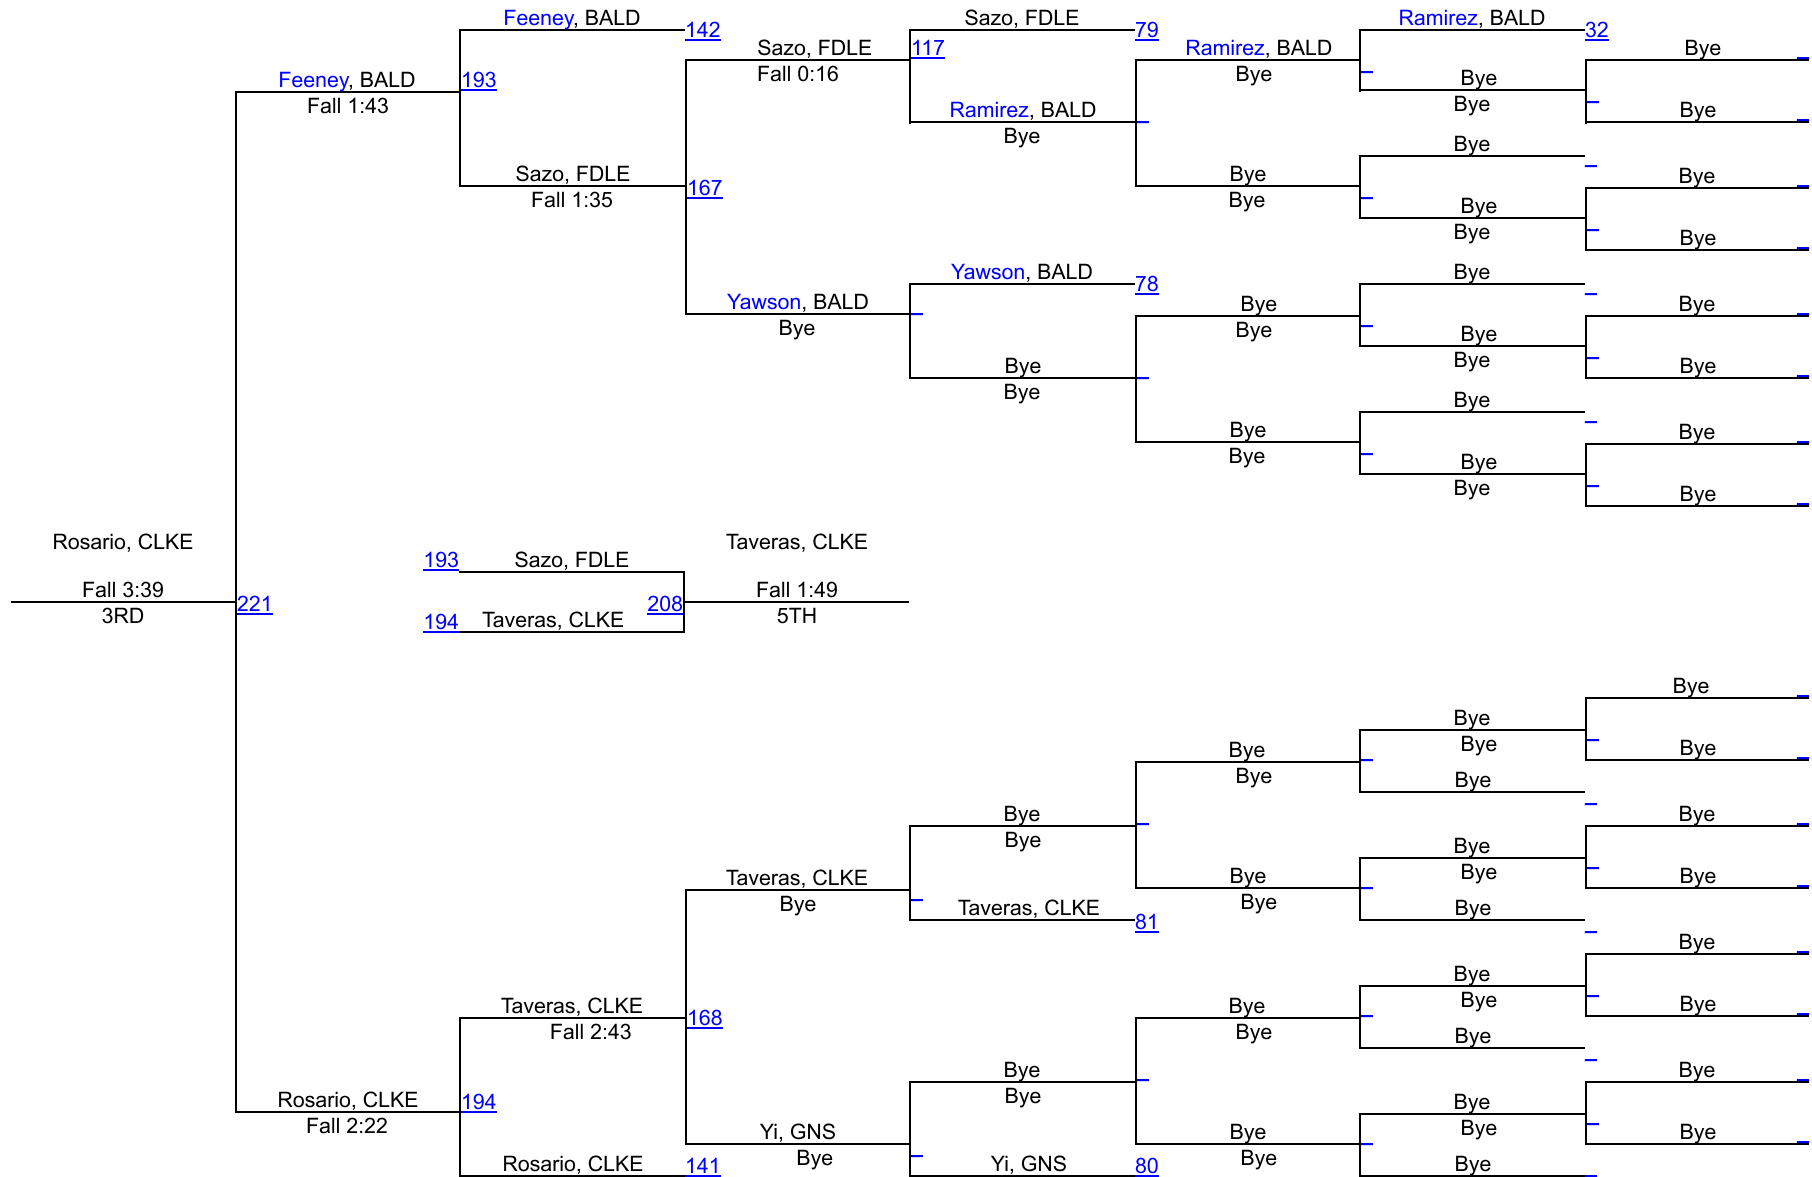

2025 SEC 8 D1 QUALIFIER 1 @ FARMINGDALE

131

2025 SEC 8 D1 QUALIFIER 1 @ FARMINGDALE

138

2025 SEC 8 D1 QUALIFIER 1 @ FARMINGDALE

145

(1) Nicholas Migliaccio Farmingdale		Migliaccio, FDLE				
Bye	Bye	17	Migliaccio, FDLE			
Bye	You, GNS		Fall 0:35			
À Sean You Great Neck South	Bye			58	Migliaccio, FDLE	
Bye	Leong, HERR		Fall 1:38			
À Brandon Leong Herricks	Bye		Leong, HERR			
Bye	Bye		Bye			
Bye	Bye					
(5) David Facciuto Farmingdale	Facciuto, FDLE				Migliaccio, FDLE	
Bye	Bye	18	Facciuto, FDLE		Dec 16-9	
Bye	Chambers, BALD		Fall 0:50			
À Joshua Chambers Baldwin	Bye			59	Facciuto, FDLE	
Bye	Bye				TF-1.5 6:00 (16-0)	
Bye	Bye					
Bye	Barco, CLKE		Barco, CLKE			
(4) Nicholas Barco Clarke	Bye		Bye			Byron, BALD
(3) Paul Genovese Mepham	Genovese, MEPH					Dec 7-6
Bye	Bye	19	Genovese, MEPH			1ST
Bye	Li, HERR		Fall 0:53			
À Anthony Li Herricks	Bye			60	Genovese, MEPH	
Bye	Flores Areva, GNS		Fall 5:40			
À Jonathan Flores Areva Great Neck South	Bye	20	Buckheit, MEPH			
Bye	Buckheit, MEPH		Fall 3:14			
(6) Thomas Buckheit Mepham	Bye				Byron, BALD	
Bye	Pineda, FDLE			132	Fall 5:30	
À Jacob Pineda Farmingdale	Bye	21	Lee, HERR			
Bye	Lee, HERR		Fall 4:46			
À Joshua Lee Herricks	Bye			61	Byron, BALD	
Bye	Bye				Dec 8-1	
Bye	Bye					
Bye	Byron, BALD		Bye			
(2) Frantz Byron Baldwin	Bye					

2025 SEC 8 D1 QUALIFIER 1 @ FARMINGDALE

152

2025 SEC 8 D1 QUALIFIER 1 @ FARMINGDALE

170

2025 SEC 8 D1 QUALIFIER 1 @ FARMINGDALE

190

2025 SEC 8 D1 QUALIFIER 1 @ FARMINGDALE

215