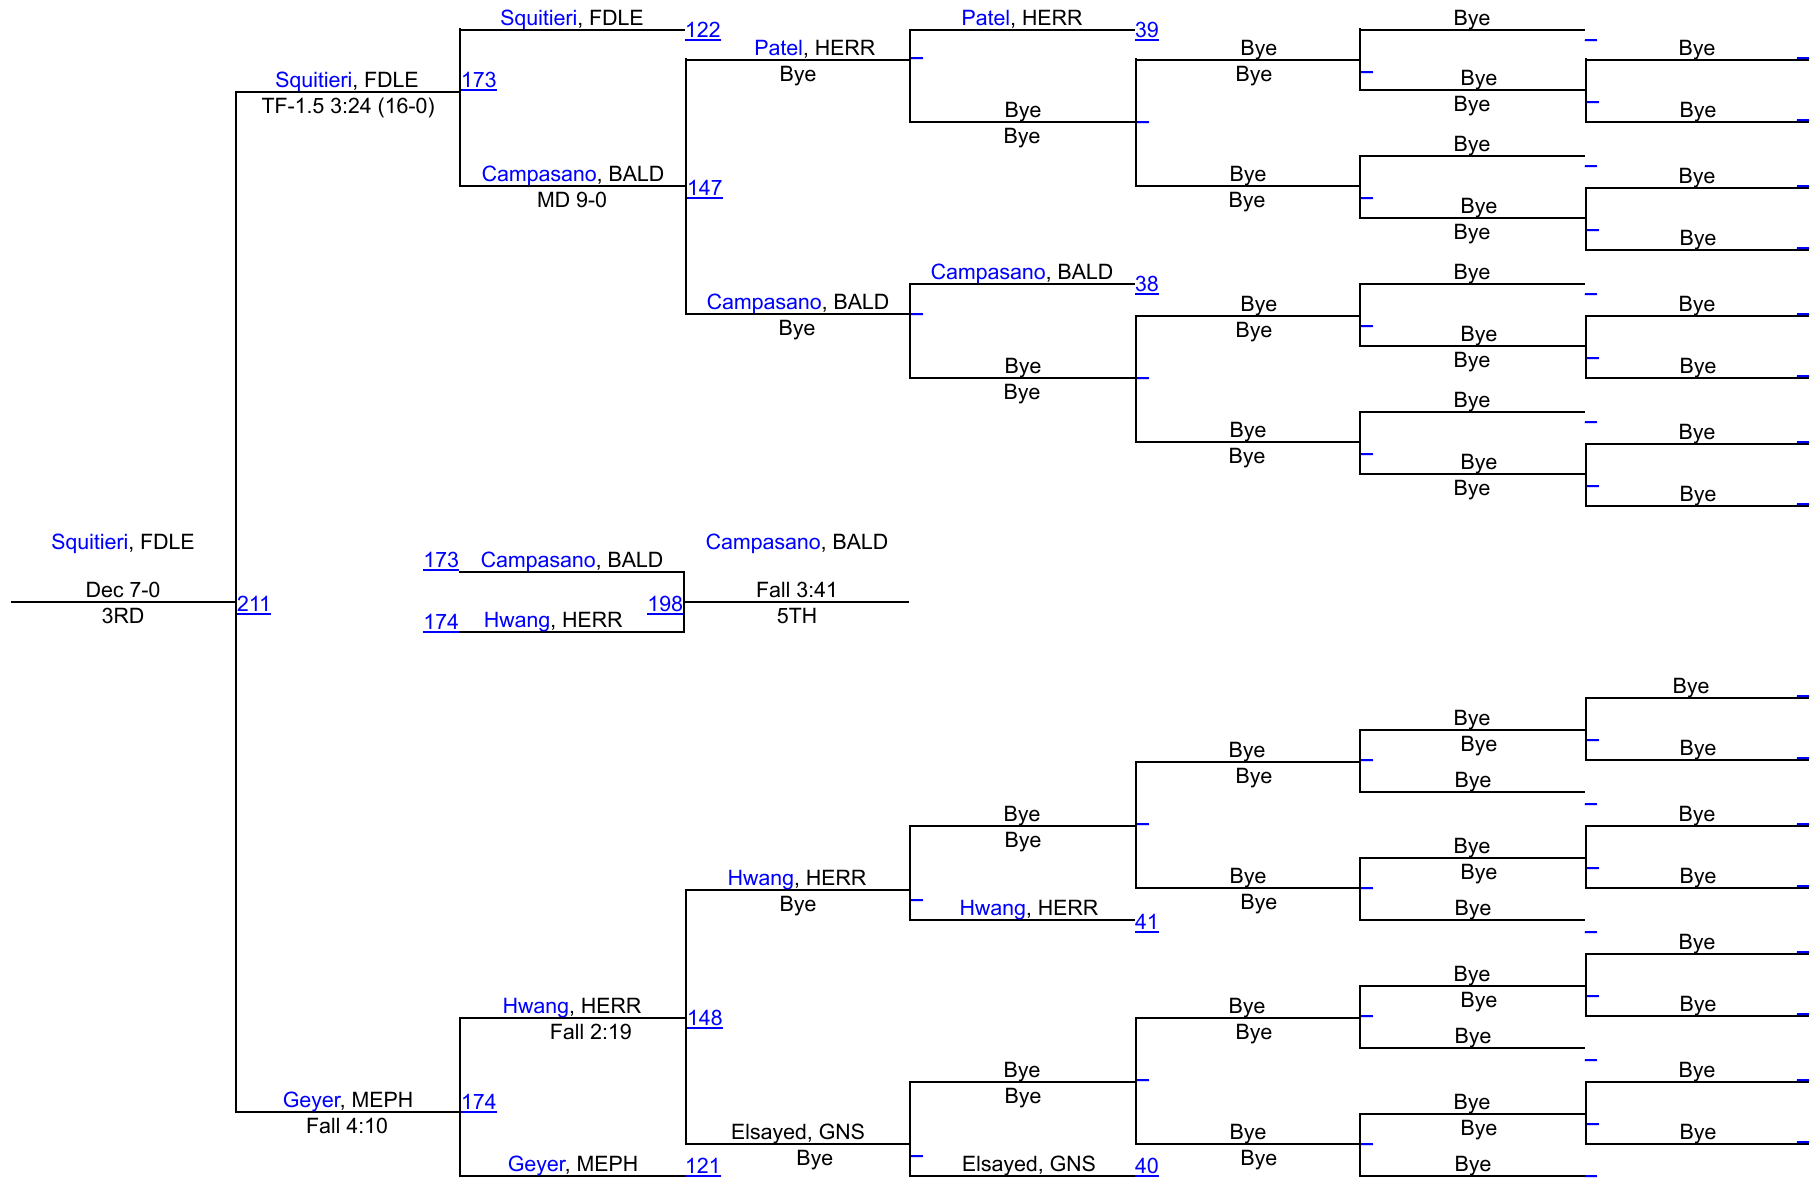

2025 SEC 8 D1 QUALIFIER 1 @ FARMINGDALE

101

2025 SEC 8 D1 QUALIFIER 1 @ FARMINGDALE

108

2025 SEC 8 D1 QUALIFIER 1 @ FARMINGDALE

116

2025 SEC 8 D1 QUALIFIER 1 @ FARMINGDALE

124

2025 SEC 8 D1 QUALIFIER 1 @ FARMINGDALE

131

2025 SEC 8 D1 QUALIFIER 1 @ FARMINGDALE

138

2025 SEC 8 D1 QUALIFIER 1 @ FARMINGDALE

145

(1) Nicholas Migliaccio Farmingdale		Migliaccio, FDLE				
Bye	Bye	17	Migliaccio, FDLE			
Bye	You, GNS		Fall 0:35			
À Sean You Great Neck South	Bye			58	Migliaccio, FDLE	
Bye	Leong, HERR		Fall 1:38			
À Brandon Leong Herricks	Bye		Leong, HERR			
Bye	Bye		Bye			
Bye	Bye					
(5) David Facciuto Farmingdale	Facciuto, FDLE				Migliaccio, FDLE	
Bye	Bye	18	Facciuto, FDLE		Dec 16-9	
Bye	Chambers, BALD		Fall 0:50			
À Joshua Chambers Baldwin	Bye			59	Facciuto, FDLE	
Bye	Bye				TF-1.5 6:00 (16-0)	
Bye	Bye					
Bye	Barco, CLKE		Barco, CLKE			
(4) Nicholas Barco Clarke	Bye		Bye			Byron, BALD
(3) Paul Genovese Mepham	Genovese, MEPH					Dec 7-6
Bye	Bye	19	Genovese, MEPH			1ST
Bye	Li, HERR		Fall 0:53			
À Anthony Li Herricks	Bye			60	Genovese, MEPH	
Bye	Flores Areva, GNS		Fall 5:40			
À Jonathan Flores Areva Great Neck South	Bye	20	Buckheit, MEPH			
Bye	Buckheit, MEPH		Fall 3:14			
(6) Thomas Buckheit Mepham	Bye				Byron, BALD	
Bye	Pineda, FDLE			132	Fall 5:30	
À Jacob Pineda Farmingdale	Bye	21	Lee, HERR			
Bye	Lee, HERR		Fall 4:46			
À Joshua Lee Herricks	Bye			61	Byron, BALD	
Bye	Bye				Dec 8-1	
Bye	Bye					
Bye	Byron, BALD		Bye			
(2) Frantz Byron Baldwin	Bye					