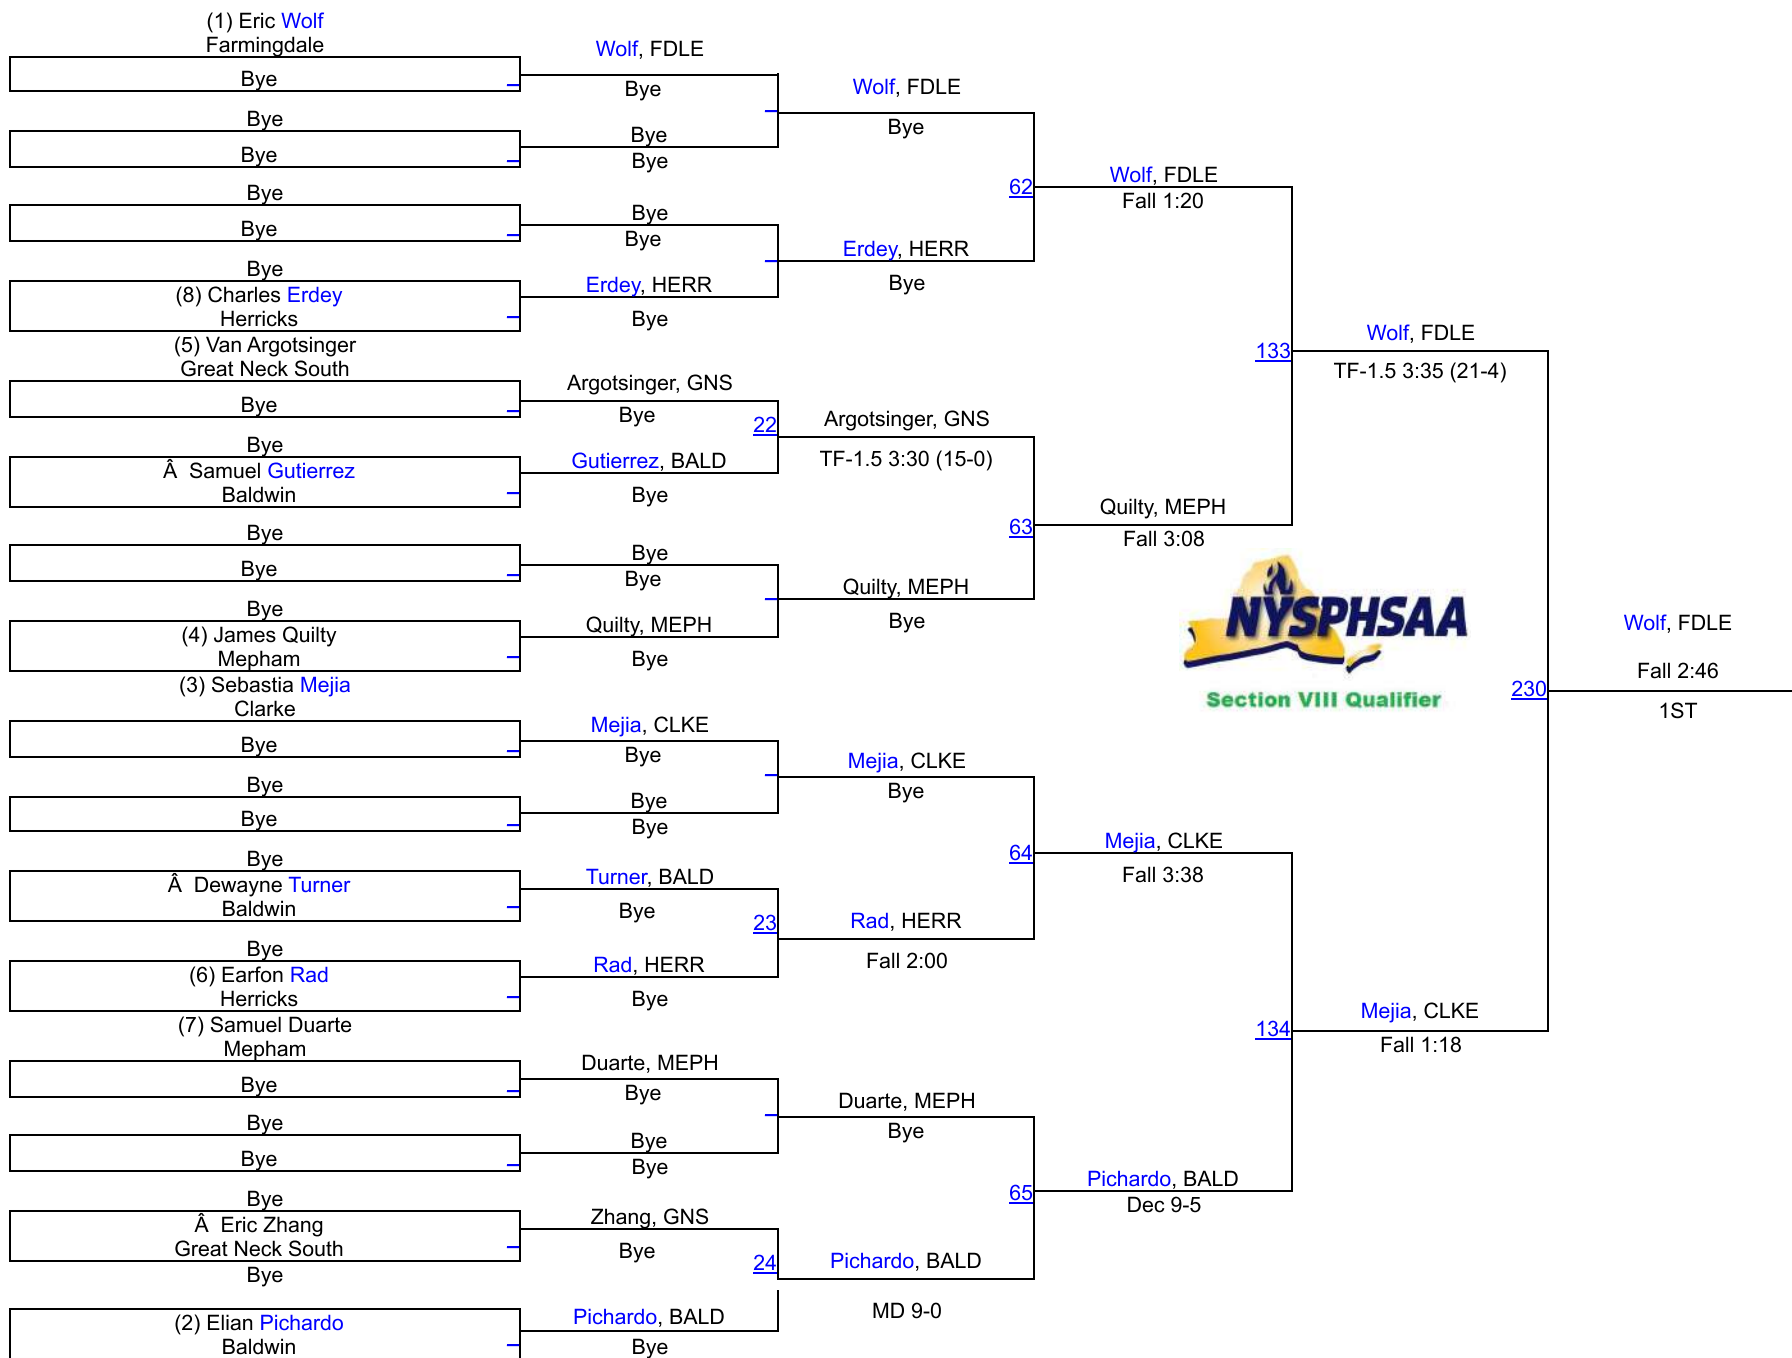

2025 SEC 8 D1 QUALIFIER 1 @ FARMINGDALE

131

2025 SEC 8 D1 QUALIFIER 1 @ FARMINGDALE

138

2025 SEC 8 D1 QUALIFIER 1 @ FARMINGDALE

145

(1) Nicholas Migliaccio Farmingdale		Migliaccio, FDLE				
Bye	Bye	17	Migliaccio, FDLE			
Bye	You, GNS		Fall 0:35			
À Sean You Great Neck South	Bye			58	Migliaccio, FDLE	
Bye	Leong, HERR		Fall 1:38			
À Brandon Leong Herricks	Bye		Leong, HERR			
Bye	Bye		Bye			
Bye	Bye					
(5) David Facciuto Farmingdale	Facciuto, FDLE				Migliaccio, FDLE	
Bye	Bye	18	Facciuto, FDLE		Dec 16-9	
Bye	Chambers, BALD		Fall 0:50			
À Joshua Chambers Baldwin	Bye			59	Facciuto, FDLE	
Bye	Bye				TF-1.5 6:00 (16-0)	
Bye	Bye					
Bye	Barco, CLKE		Barco, CLKE			
(4) Nicholas Barco Clarke	Bye		Bye			Byron, BALD
(3) Paul Genovese Mepham	Genovese, MEPH					Dec 7-6
Bye	Bye	19	Genovese, MEPH			1ST
Bye	Li, HERR		Fall 0:53			
À Anthony Li Herricks	Bye			60	Genovese, MEPH	
Bye	Flores Areva, GNS		Fall 5:40			
À Jonathan Flores Areva Great Neck South	Bye	20	Buckheit, MEPH			
Bye	Buckheit, MEPH		Fall 3:14			
(6) Thomas Buckheit Mepham	Bye				Byron, BALD	
Bye	Pineda, FDLE			132	Fall 5:30	
À Jacob Pineda Farmingdale	Bye	21	Lee, HERR			
Bye	Lee, HERR		Fall 4:46			
À Joshua Lee Herricks	Bye			61	Byron, BALD	
Bye	Bye				Dec 8-1	
Bye	Bye					
Bye	Byron, BALD		Bye			
(2) Frantz Byron Baldwin	Bye					

2025 SEC 8 D1 QUALIFIER 1 @ FARMINGDALE

152

2025 SEC 8 D1 QUALIFIER 1 @ FARMINGDALE

170

2025 SEC 8 D1 QUALIFIER 1 @ FARMINGDALE

190

2025 SEC 8 D1 QUALIFIER 1 @ FARMINGDALE

215