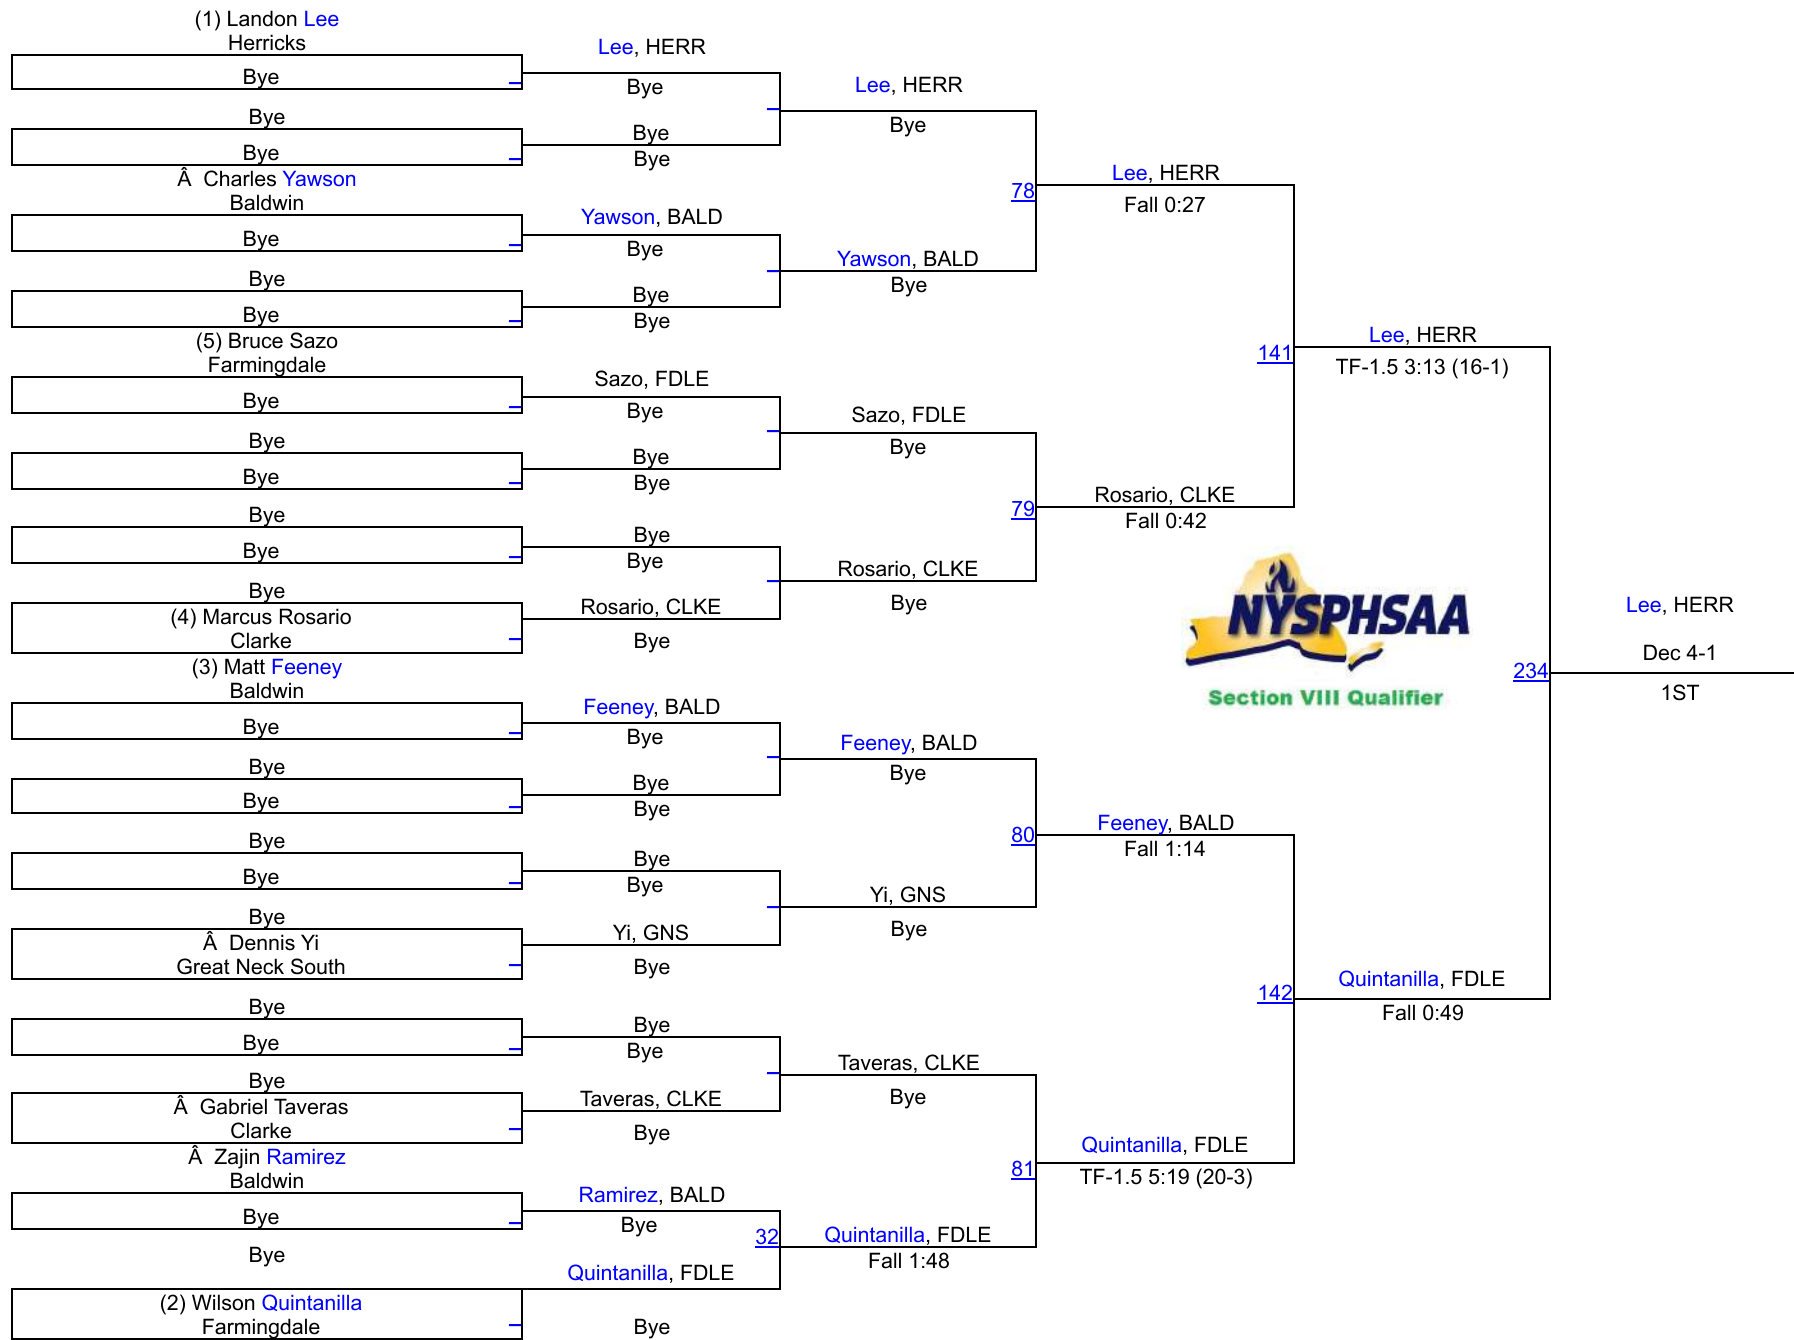

2025 SEC 8 D1 QUALIFIER 1 @ FARMINGDALE

131

2025 SEC 8 D1 QUALIFIER 1 @ FARMINGDALE

138

2025 SEC 8 D1 QUALIFIER 1 @ FARMINGDALE

145

(1) Nicholas Migliaccio Farmingdale		Migliaccio, FDLE				
Bye	Bye	17	Migliaccio, FDLE			
Bye	You, GNS		Fall 0:35			
À Sean You Great Neck South	Bye			58	Migliaccio, FDLE	
Bye	Leong, HERR		Fall 1:38			
À Brandon Leong Herricks	Bye		Leong, HERR			
Bye	Bye		Bye			
Bye	Bye					
(5) David Facciuto Farmingdale	Facciuto, FDLE				Migliaccio, FDLE	
Bye	Bye	18	Facciuto, FDLE		Dec 16-9	
Bye	Chambers, BALD		Fall 0:50			
À Joshua Chambers Baldwin	Bye			59	Facciuto, FDLE	
Bye	Bye				TF-1.5 6:00 (16-0)	
Bye	Bye					
Bye	Barco, CLKE		Barco, CLKE			
(4) Nicholas Barco Clarke	Bye		Bye			Byron, BALD
(3) Paul Genovese Mepham	Genovese, MEPH					Dec 7-6
Bye	Bye	19	Genovese, MEPH			1ST
Bye	Li, HERR		Fall 0:53			
À Anthony Li Herricks	Bye			60	Genovese, MEPH	
Bye	Flores Areva, GNS		Fall 5:40			
À Jonathan Flores Areva Great Neck South	Bye	20	Buckheit, MEPH			
Bye	Buckheit, MEPH		Fall 3:14			
(6) Thomas Buckheit Mepham	Bye				Byron, BALD	
Bye	Pineda, FDLE			132	Fall 5:30	
À Jacob Pineda Farmingdale	Bye	21	Lee, HERR			
Bye	Lee, HERR		Fall 4:46			
À Joshua Lee Herricks	Bye			61	Byron, BALD	
Bye	Bye				Dec 8-1	
Bye	Bye					
Bye	Byron, BALD		Bye			
(2) Frantz Byron Baldwin	Bye					

2025 SEC 8 D1 QUALIFIER 1 @ FARMINGDALE

152

2025 SEC 8 D1 QUALIFIER 1 @ FARMINGDALE

170

2025 SEC 8 D1 QUALIFIER 1 @ FARMINGDALE

190

2025 SEC 8 D1 QUALIFIER 1 @ FARMINGDALE

215