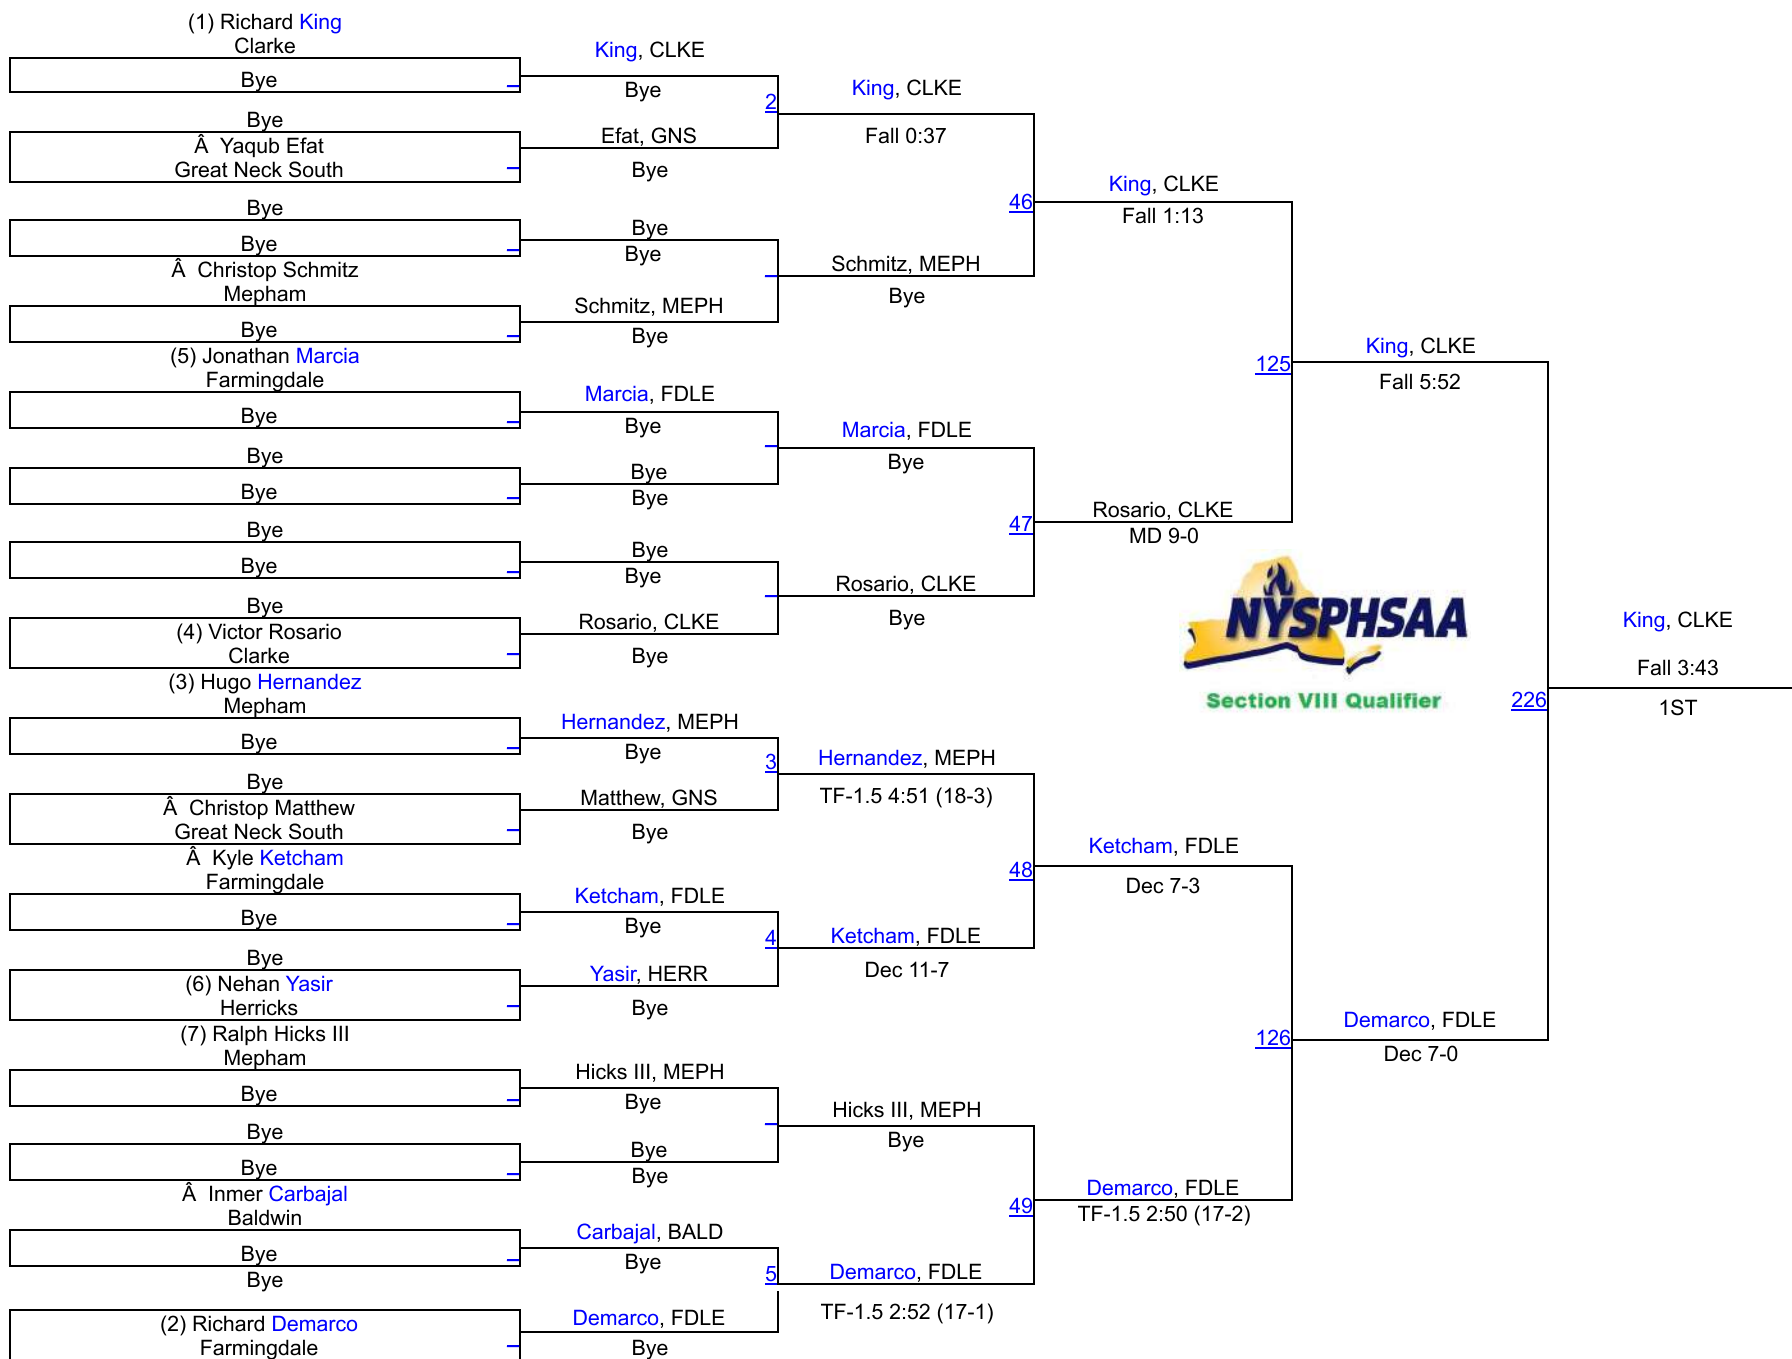

2025 SEC 8 D1 QUALIFIER 1 @ FARMINGDALE

101

2025 SEC 8 D1 QUALIFIER 1 @ FARMINGDALE

108

2025 SEC 8 D1 QUALIFIER 1 @ FARMINGDALE

116

2025 SEC 8 D1 QUALIFIER 1 @ FARMINGDALE

124

2025 SEC 8 D1 QUALIFIER 1 @ FARMINGDALE

131

2025 SEC 8 D1 QUALIFIER 1 @ FARMINGDALE

138

2025 SEC 8 D1 QUALIFIER 1 @ FARMINGDALE

145

(1) Nicholas Migliaccio Farmingdale		Migliaccio, FDLE				
Bye	Bye	17	Migliaccio, FDLE			
Bye	You, GNS		Fall 0:35			
À Sean You Great Neck South	Bye			58	Migliaccio, FDLE	
Bye	Leong, HERR		Fall 1:38			
À Brandon Leong Herricks	Bye		Leong, HERR			
Bye	Bye		Bye			
Bye	Bye					
(5) David Facciuto Farmingdale	Facciuto, FDLE				Migliaccio, FDLE	
Bye	Bye	18	Facciuto, FDLE		Dec 16-9	
Bye	Chambers, BALD		Fall 0:50			
À Joshua Chambers Baldwin	Bye			59	Facciuto, FDLE	
Bye	Bye				TF-1.5 6:00 (16-0)	
Bye	Bye					
Bye	Barco, CLKE		Barco, CLKE			
(4) Nicholas Barco Clarke	Bye		Bye			Byron, BALD
(3) Paul Genovese Mepham	Genovese, MEPH					Dec 7-6
Bye	Bye	19	Genovese, MEPH			1ST
Bye	Li, HERR		Fall 0:53			
À Anthony Li Herricks	Bye			60	Genovese, MEPH	
Bye	Flores Areva, GNS		Fall 5:40			
À Jonathan Flores Areva Great Neck South	Bye	20	Buckheit, MEPH			
Bye	Buckheit, MEPH		Fall 3:14			
(6) Thomas Buckheit Mepham	Bye				Byron, BALD	
Bye	Pineda, FDLE			132	Fall 5:30	
À Jacob Pineda Farmingdale	Bye	21	Lee, HERR			
Bye	Lee, HERR		Fall 4:46			
À Joshua Lee Herricks	Bye			61	Byron, BALD	
Bye	Bye				Dec 8-1	
Bye	Bye					
Bye	Byron, BALD		Bye			
(2) Frantz Byron Baldwin	Bye					