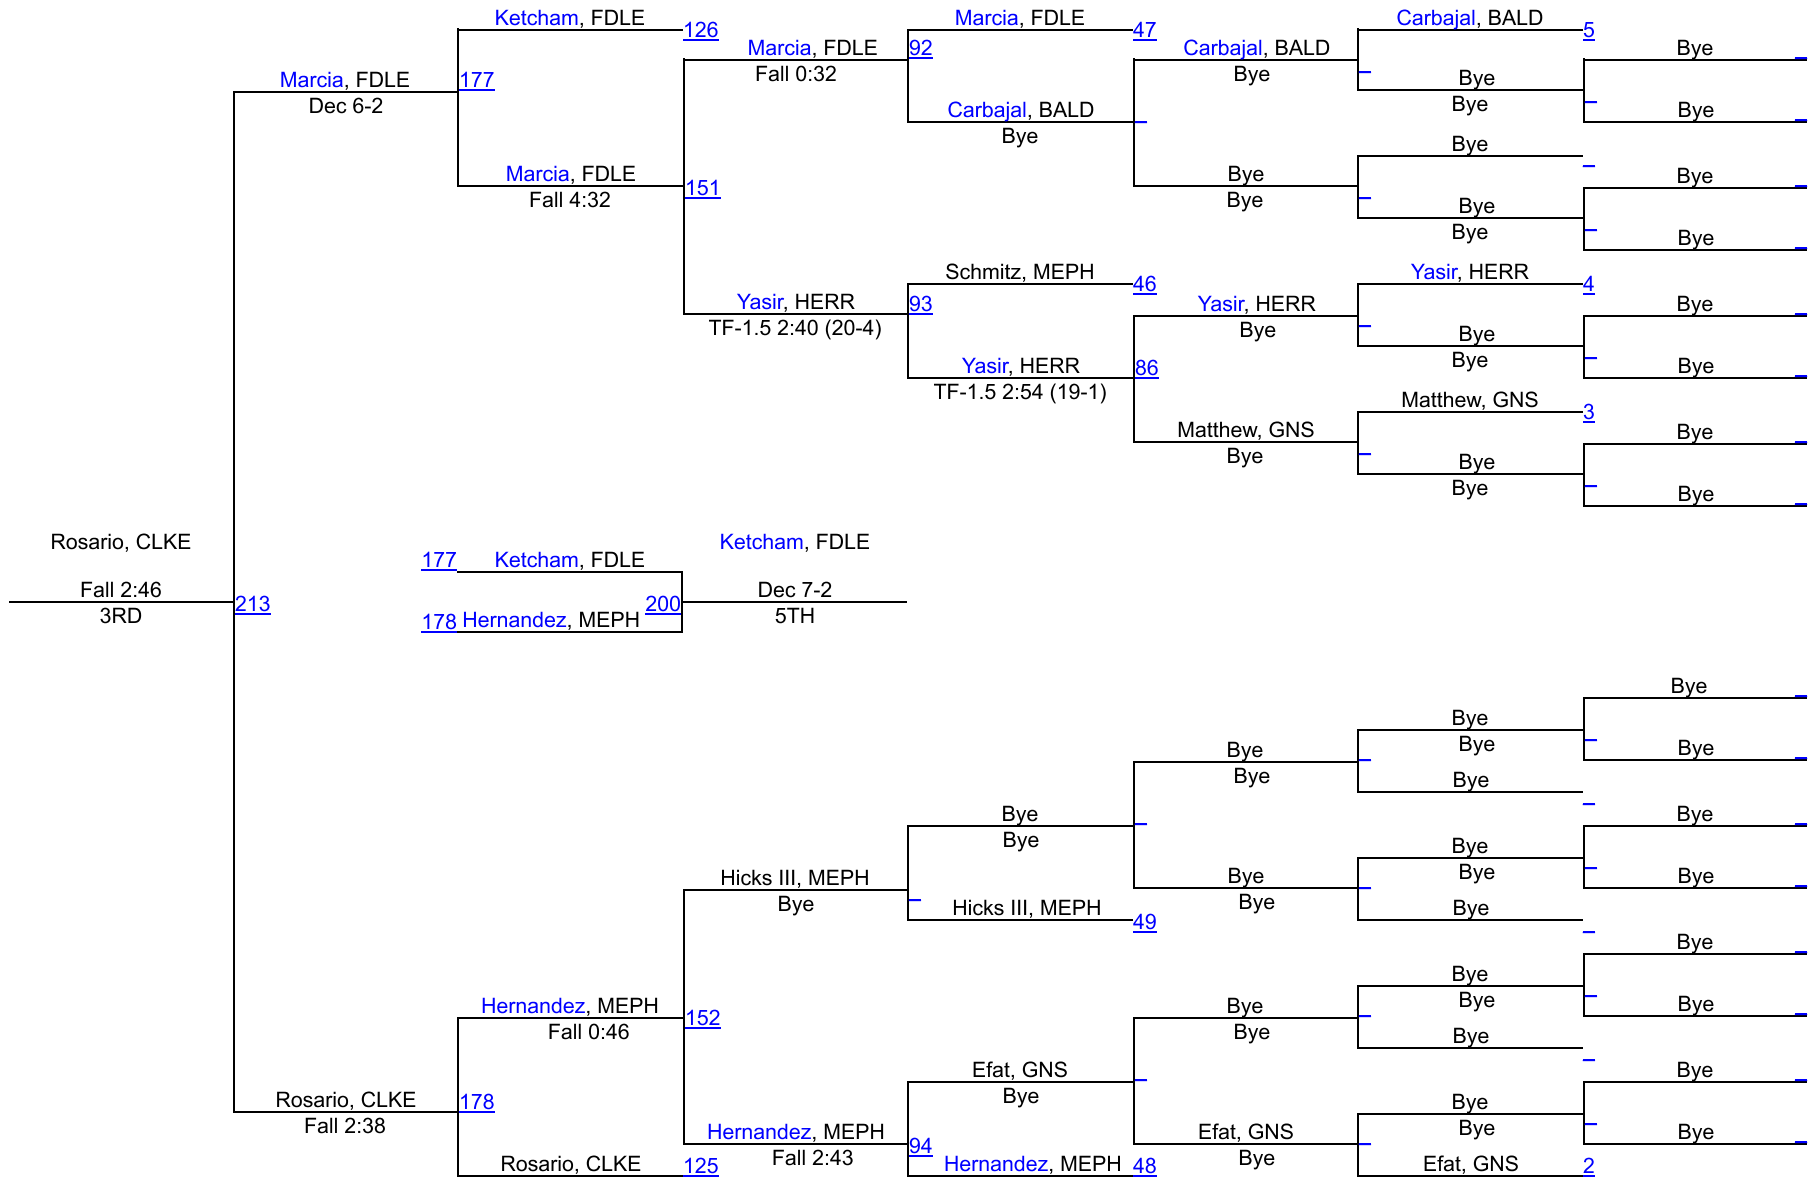

2025 SEC 8 D1 QUALIFIER 1 @ FARMINGDALE

101

2025 SEC 8 D1 QUALIFIER 1 @ FARMINGDALE

108

2025 SEC 8 D1 QUALIFIER 1 @ FARMINGDALE

116

2025 SEC 8 D1 QUALIFIER 1 @ FARMINGDALE

124

2025 SEC 8 D1 QUALIFIER 1 @ FARMINGDALE

131

2025 SEC 8 D1 QUALIFIER 1 @ FARMINGDALE

138

2025 SEC 8 D1 QUALIFIER 1 @ FARMINGDALE

145

(1) Nicholas Migliaccio Farmingdale		Migliaccio, FDLE				
Bye	Bye	17	Migliaccio, FDLE			
Bye	You, GNS		Fall 0:35			
À Sean You Great Neck South	Bye			58	Migliaccio, FDLE	
Bye	Leong, HERR		Fall 1:38			
À Brandon Leong Herricks	Bye		Leong, HERR			
Bye	Bye		Bye			
Bye	Bye					
(5) David Facciuto Farmingdale	Facciuto, FDLE				Migliaccio, FDLE	
Bye	Bye	18	Facciuto, FDLE		Dec 16-9	
Bye	Chambers, BALD		Fall 0:50			
À Joshua Chambers Baldwin	Bye			59	Facciuto, FDLE	
Bye	Bye				TF-1.5 6:00 (16-0)	
Bye	Bye					
Bye	Barco, CLKE		Barco, CLKE			
(4) Nicholas Barco Clarke	Bye		Bye			Byron, BALD
(3) Paul Genovese Mepham	Genovese, MEPH					Dec 7-6
Bye	Bye	19	Genovese, MEPH			1ST
Bye	Li, HERR		Fall 0:53			
À Anthony Li Herricks	Bye			60	Genovese, MEPH	
Bye	Flores Areva, GNS		Fall 5:40			
À Jonathan Flores Areva Great Neck South	Bye	20	Buckheit, MEPH			
Bye	Buckheit, MEPH		Fall 3:14			
(6) Thomas Buckheit Mepham	Bye				Byron, BALD	
Bye	Pineda, FDLE			132	Fall 5:30	
À Jacob Pineda Farmingdale	Bye	21	Lee, HERR			
Bye	Lee, HERR		Fall 4:46			
À Joshua Lee Herricks	Bye			61	Byron, BALD	
Bye	Bye				Dec 8-1	
Bye	Bye					
Bye	Byron, BALD		Bye			
(2) Frantz Byron Baldwin	Bye					