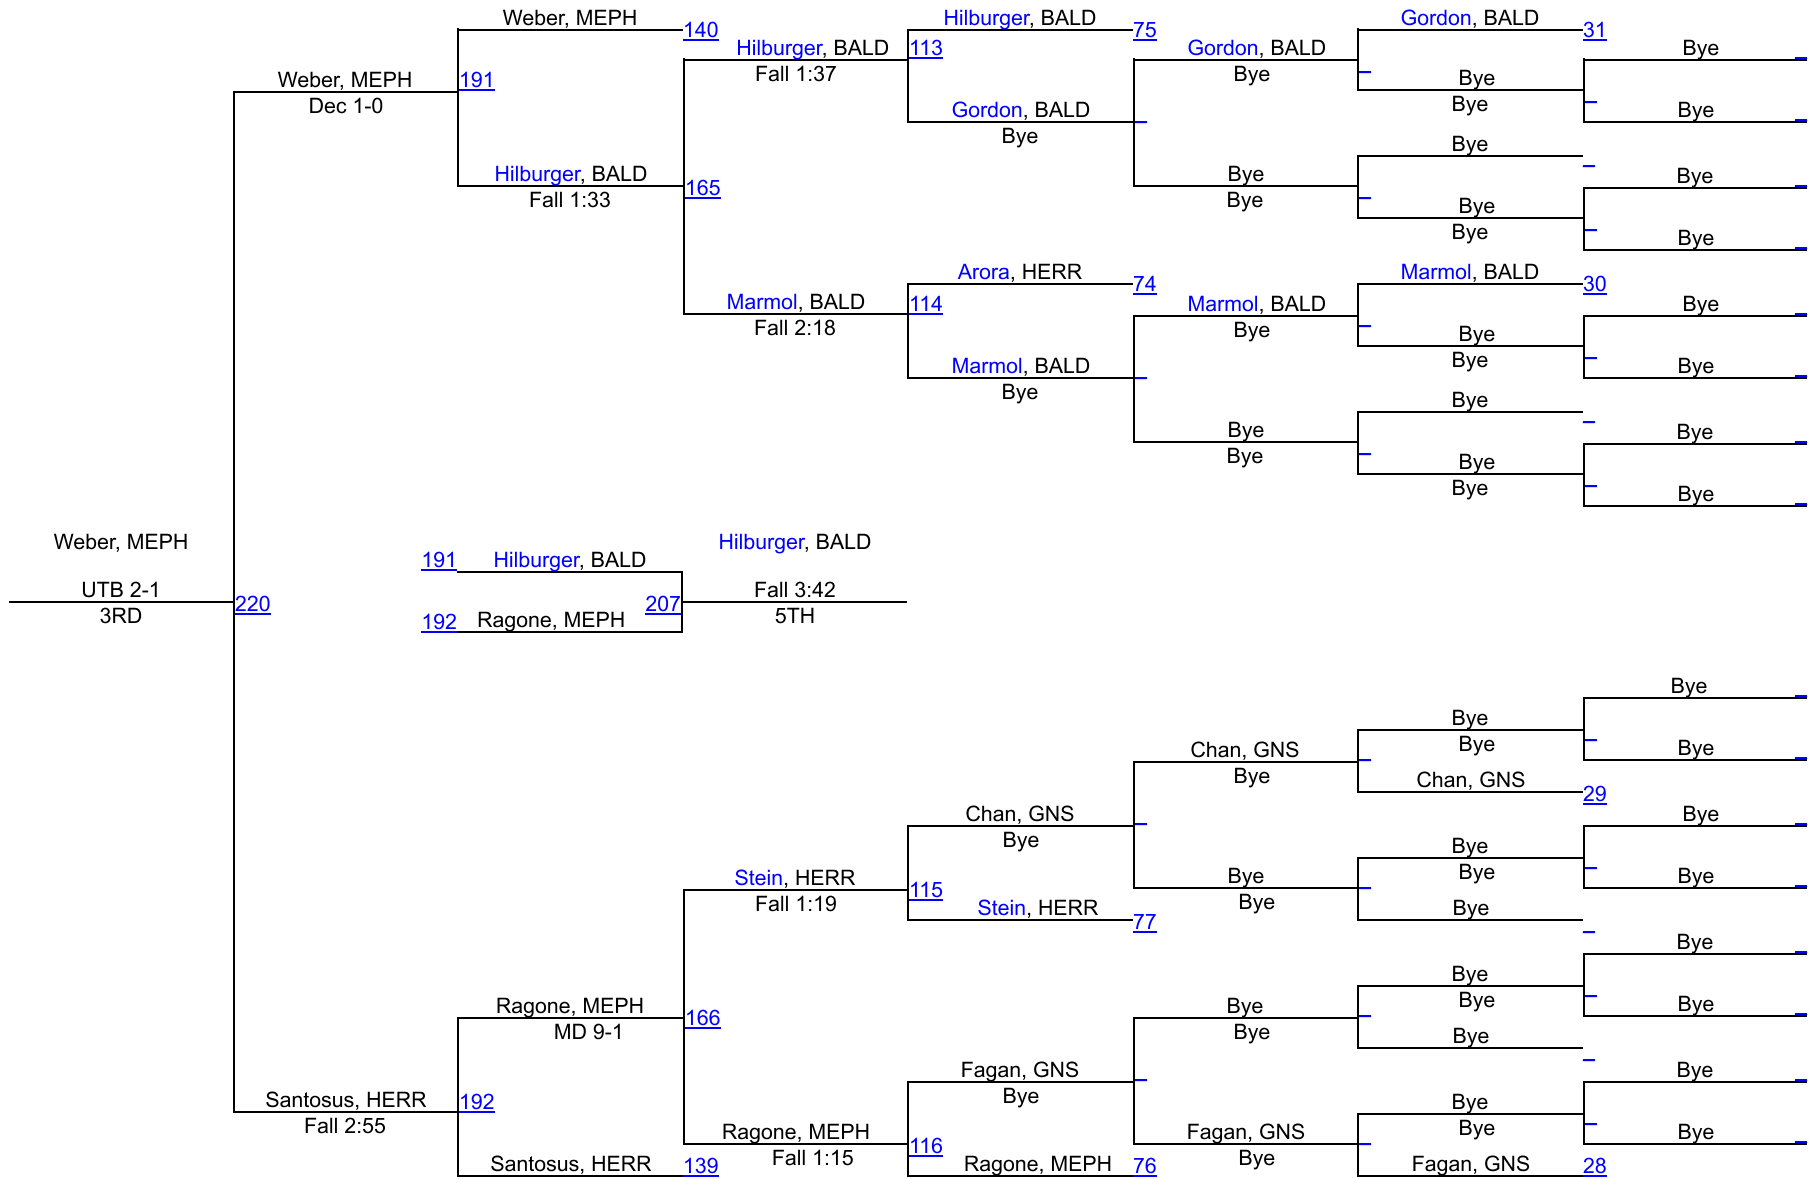

2025 SEC 8 D1 QUALIFIER 1 @ FARMINGDALE

131

2025 SEC 8 D1 QUALIFIER 1 @ FARMINGDALE

138

2025 SEC 8 D1 QUALIFIER 1 @ FARMINGDALE

145

(1) Nicholas Migliaccio Farmingdale		Migliaccio, FDLE				
Bye	Bye	17	Migliaccio, FDLE			
Bye	You, GNS		Fall 0:35			
À Sean You Great Neck South	Bye			58	Migliaccio, FDLE	
Bye	Leong, HERR		Fall 1:38			
À Brandon Leong Herricks	Bye		Leong, HERR			
Bye	Bye		Bye			
Bye	Bye					
(5) David Facciuto Farmingdale	Facciuto, FDLE				Migliaccio, FDLE	
Bye	Bye	18	Facciuto, FDLE		Dec 16-9	
Bye	Chambers, BALD		Fall 0:50			
À Joshua Chambers Baldwin	Bye			59	Facciuto, FDLE	
Bye	Bye				TF-1.5 6:00 (16-0)	
Bye	Bye					
Bye	Barco, CLKE		Barco, CLKE			
(4) Nicholas Barco Clarke	Bye		Bye			Byron, BALD
(3) Paul Genovese Mepham	Genovese, MEPH					Dec 7-6
Bye	Bye	19	Genovese, MEPH			1ST
Bye	Li, HERR		Fall 0:53			
À Anthony Li Herricks	Bye			60	Genovese, MEPH	
Bye	Flores Areva, GNS		Fall 5:40			
À Jonathan Flores Areva Great Neck South	Bye	20	Buckheit, MEPH			
Bye	Buckheit, MEPH		Fall 3:14			
(6) Thomas Buckheit Mepham	Bye				Byron, BALD	
Bye	Pineda, FDLE			132	Fall 5:30	
À Jacob Pineda Farmingdale	Bye	21	Lee, HERR			
Bye	Lee, HERR		Fall 4:46			
À Joshua Lee Herricks	Bye			61	Byron, BALD	
Bye	Bye				Dec 8-1	
Bye	Bye					
Bye	Byron, BALD		Bye			
(2) Frantz Byron Baldwin	Bye					

2025 SEC 8 D1 QUALIFIER 1 @ FARMINGDALE

152

2025 SEC 8 D1 QUALIFIER 1 @ FARMINGDALE

170

2025 SEC 8 D1 QUALIFIER 1 @ FARMINGDALE

190

2025 SEC 8 D1 QUALIFIER 1 @ FARMINGDALE

215