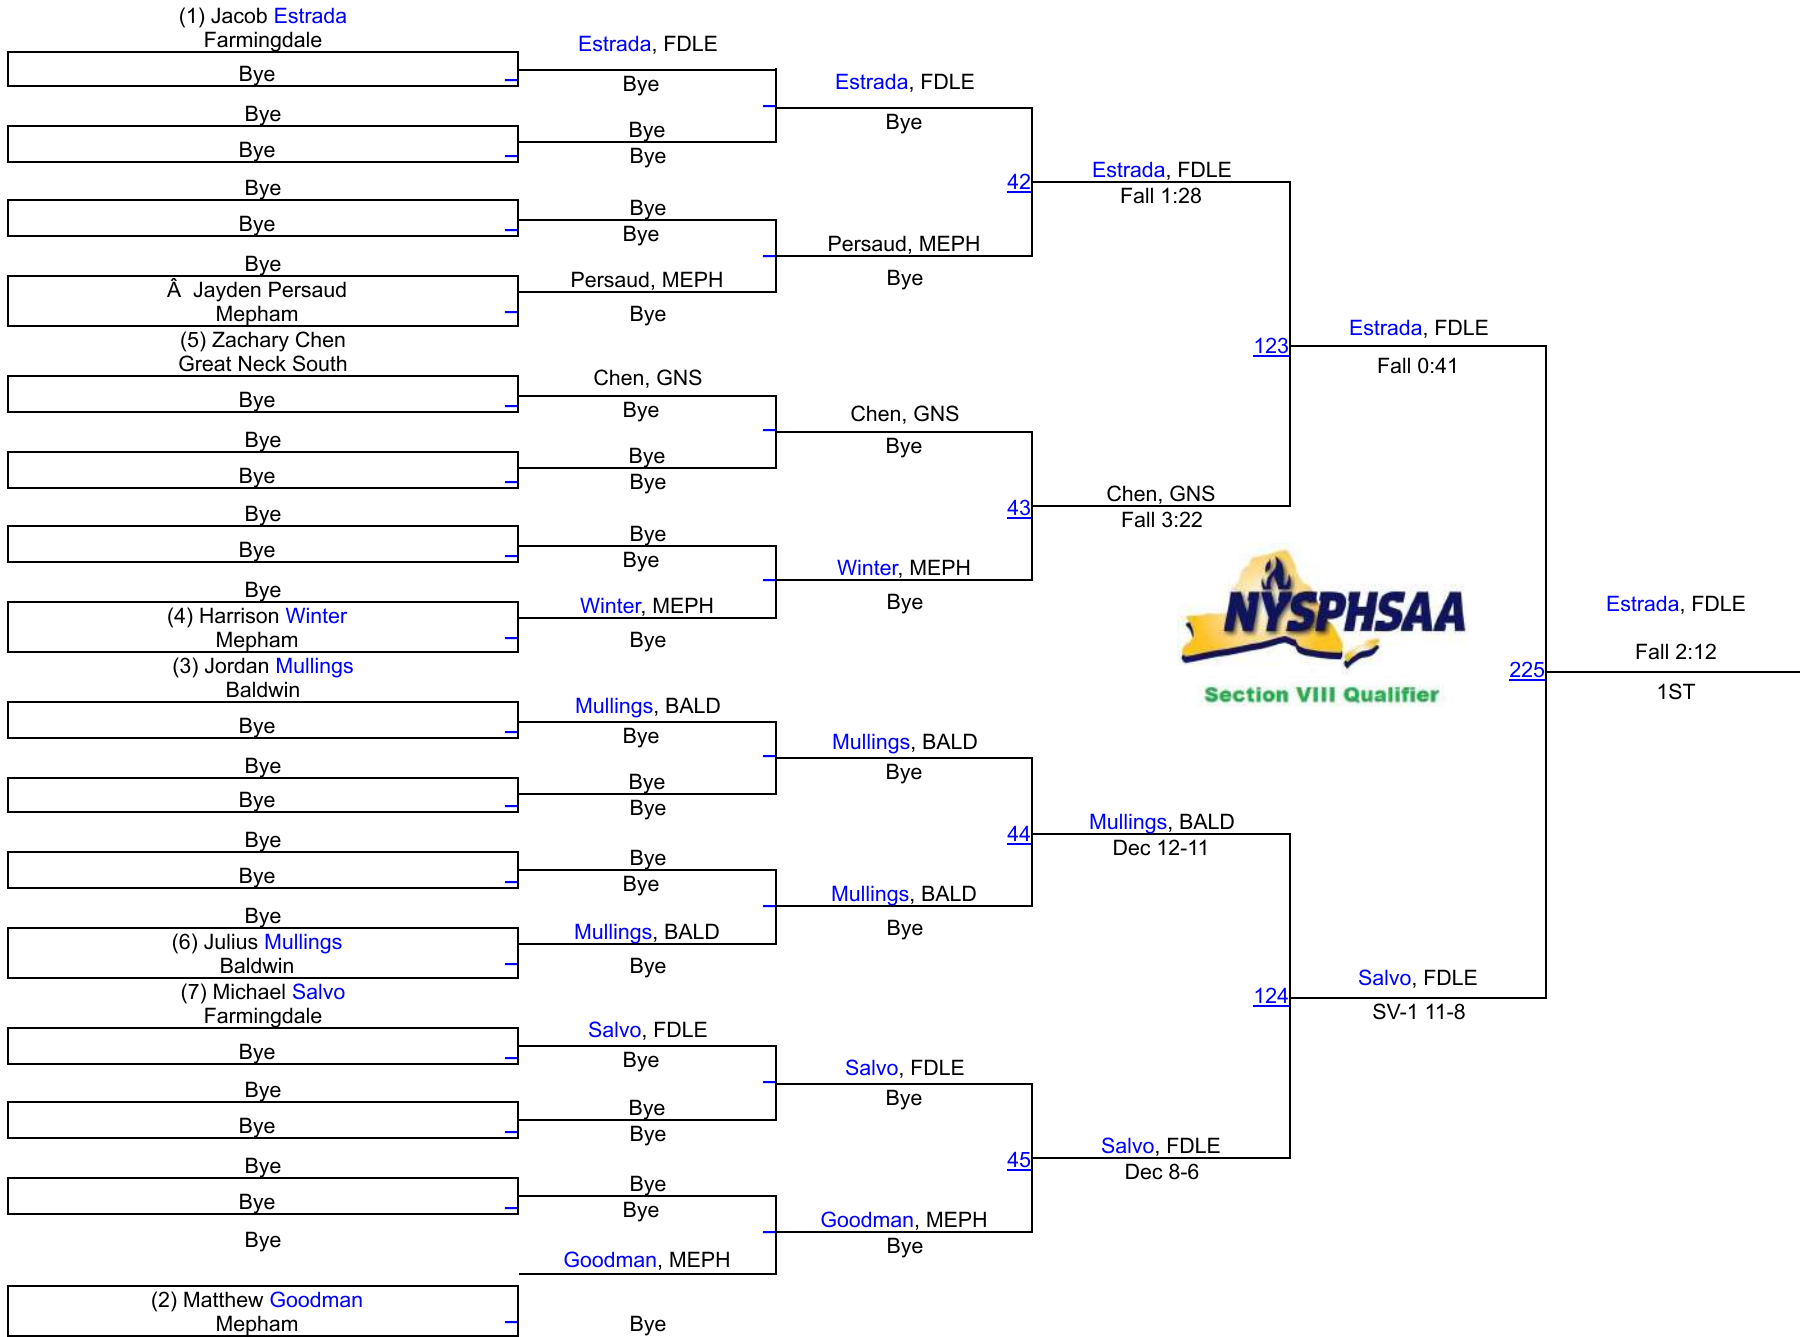

2025 SEC 8 D1 QUALIFIER 1 @ FARMINGDALE

101

2025 SEC 8 D1 QUALIFIER 1 @ FARMINGDALE

108

2025 SEC 8 D1 QUALIFIER 1 @ FARMINGDALE

116

2025 SEC 8 D1 QUALIFIER 1 @ FARMINGDALE

124

2025 SEC 8 D1 QUALIFIER 1 @ FARMINGDALE

131

2025 SEC 8 D1 QUALIFIER 1 @ FARMINGDALE

138

2025 SEC 8 D1 QUALIFIER 1 @ FARMINGDALE

145

(1) Nicholas Migliaccio Farmingdale		Migliaccio, FDLE				
Bye	Bye	17	Migliaccio, FDLE			
Bye	You, GNS		Fall 0:35			
À Sean You Great Neck South	Bye			58	Migliaccio, FDLE	
Bye	Leong, HERR		Fall 1:38			
À Brandon Leong Herricks	Bye		Leong, HERR			
Bye	Bye		Bye			
Bye	Bye					
(5) David Facciuto Farmingdale	Facciuto, FDLE				Migliaccio, FDLE	
Bye	Bye	18	Facciuto, FDLE		Dec 16-9	
Bye	Chambers, BALD		Fall 0:50			
À Joshua Chambers Baldwin	Bye			59	Facciuto, FDLE	
Bye	Bye				TF-1.5 6:00 (16-0)	
Bye	Bye					
Bye	Barco, CLKE		Barco, CLKE			
(4) Nicholas Barco Clarke	Bye		Bye			Byron, BALD
(3) Paul Genovese Mepham	Genovese, MEPH					Dec 7-6
Bye	Bye	19	Genovese, MEPH			1ST
Bye	Li, HERR		Fall 0:53			
À Anthony Li Herricks	Bye			60	Genovese, MEPH	
Bye	Flores Areva, GNS		Fall 5:40			
À Jonathan Flores Areva Great Neck South	Bye	20	Buckheit, MEPH			
Bye	Buckheit, MEPH		Fall 3:14			
(6) Thomas Buckheit Mepham	Bye				Byron, BALD	
Bye	Pineda, FDLE			132	Fall 5:30	
À Jacob Pineda Farmingdale	Bye	21	Lee, HERR			
Bye	Lee, HERR		Fall 4:46			
À Joshua Lee Herricks	Bye			61	Byron, BALD	
Bye	Bye				Dec 8-1	
Bye	Bye					
Bye	Byron, BALD		Bye			
(2) Frantz Byron Baldwin	Bye					