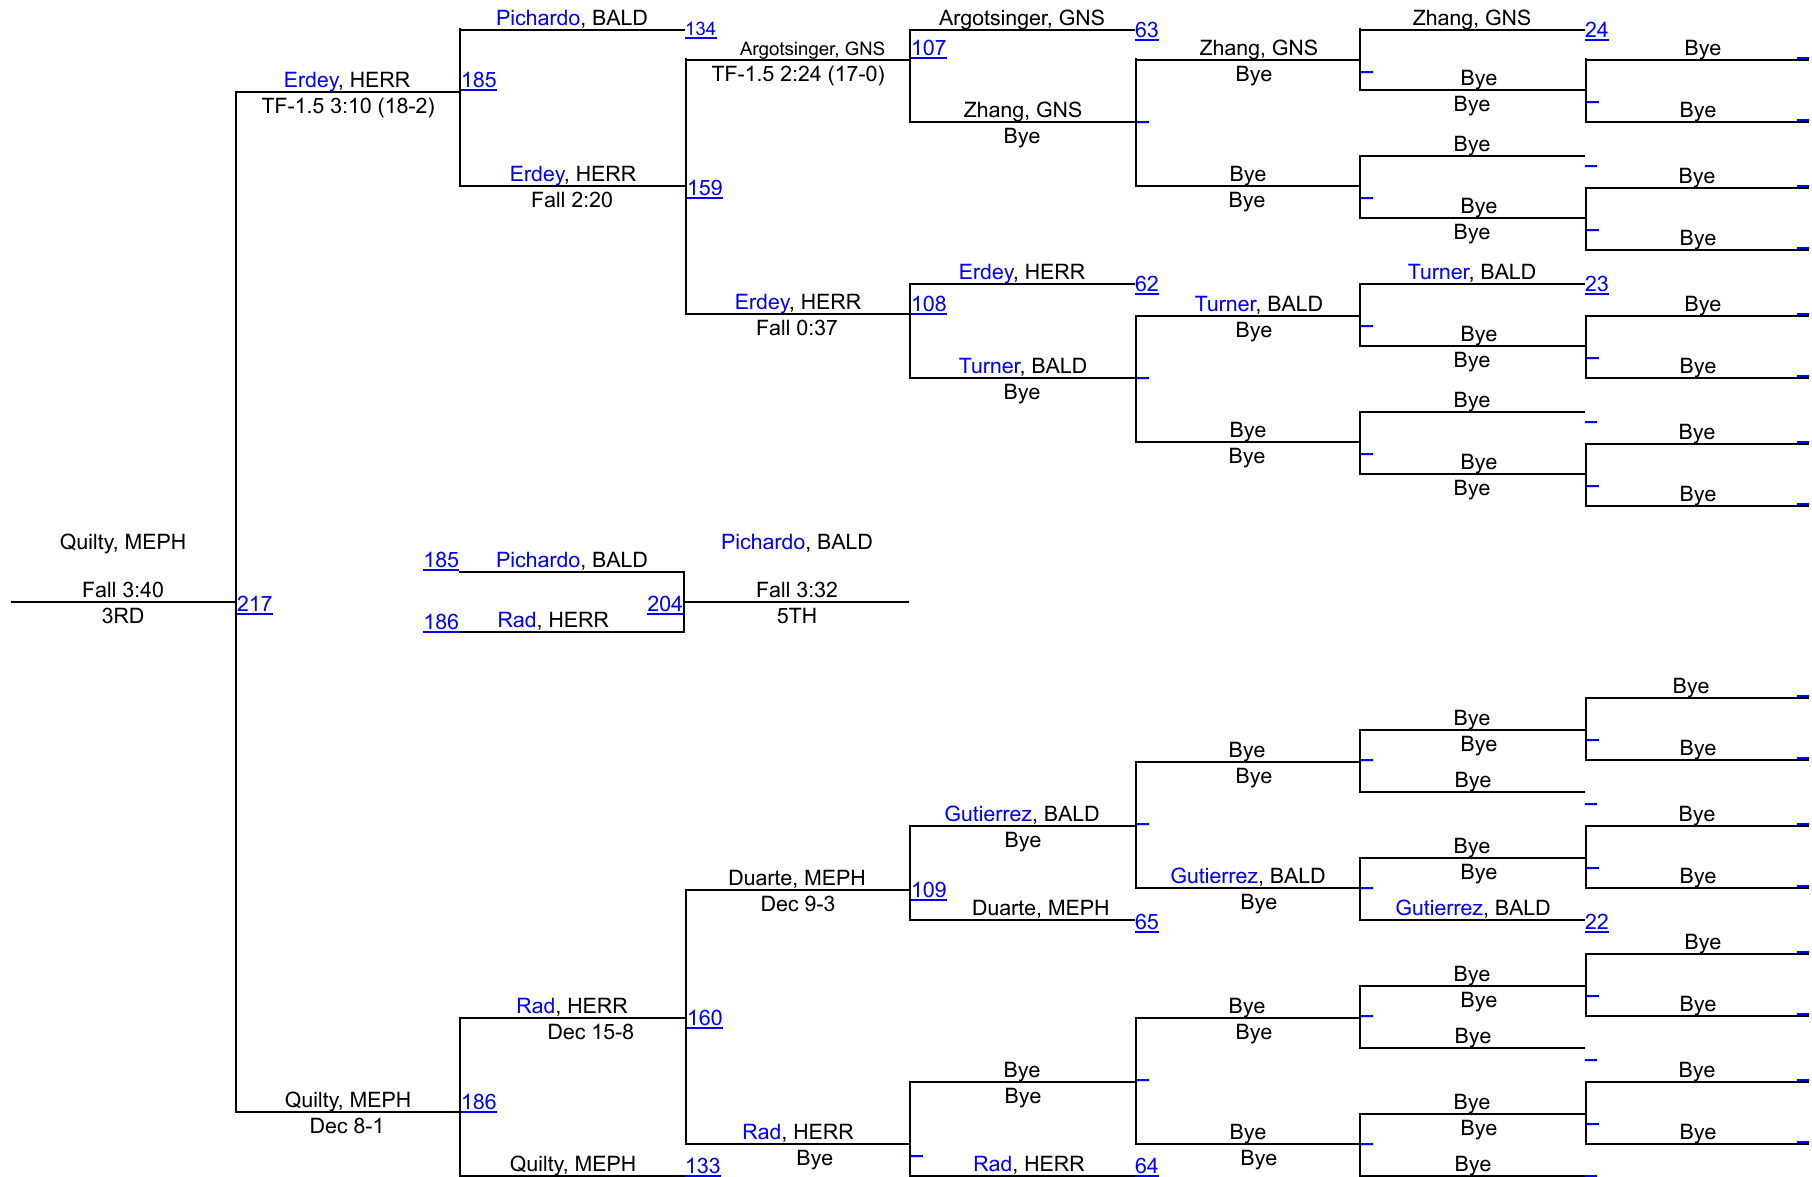

2025 SEC 8 D1 QUALIFIER 1 @ FARMINGDALE

101

2025 SEC 8 D1 QUALIFIER 1 @ FARMINGDALE

108

2025 SEC 8 D1 QUALIFIER 1 @ FARMINGDALE

116

2025 SEC 8 D1 QUALIFIER 1 @ FARMINGDALE

124

2025 SEC 8 D1 QUALIFIER 1 @ FARMINGDALE

131

2025 SEC 8 D1 QUALIFIER 1 @ FARMINGDALE

138

2025 SEC 8 D1 QUALIFIER 1 @ FARMINGDALE

145

(1) Nicholas Migliaccio Farmingdale		Migliaccio, FDLE				
Bye	Bye	17	Migliaccio, FDLE			
Bye	You, GNS		Fall 0:35			
À Sean You Great Neck South	Bye			58	Migliaccio, FDLE	
Bye	Leong, HERR		Fall 1:38			
À Brandon Leong Herricks	Bye		Leong, HERR			
Bye	Bye		Bye			
Bye	Bye					
(5) David Facciuto Farmingdale	Facciuto, FDLE				Migliaccio, FDLE	
Bye	Bye	18	Facciuto, FDLE		Dec 16-9	
Bye	Chambers, BALD		Fall 0:50			
À Joshua Chambers Baldwin	Bye			59	Facciuto, FDLE	
Bye	Bye				TF-1.5 6:00 (16-0)	
Bye	Bye					
Bye	Barco, CLKE		Barco, CLKE			
(4) Nicholas Barco Clarke	Bye		Bye			Byron, BALD
(3) Paul Genovese Mepham	Genovese, MEPH					Dec 7-6
Bye	Bye	19	Genovese, MEPH			1ST
Bye	Li, HERR		Fall 0:53			
À Anthony Li Herricks	Bye			60	Genovese, MEPH	
Bye	Flores Areva, GNS		Fall 5:40			
À Jonathan Flores Areva Great Neck South	Bye	20	Buckheit, MEPH			
Bye	Buckheit, MEPH		Fall 3:14			
(6) Thomas Buckheit Mepham	Bye				Byron, BALD	
Bye	Pineda, FDLE			132	Fall 5:30	
À Jacob Pineda Farmingdale	Bye	21	Lee, HERR			
Bye	Lee, HERR		Fall 4:46			
À Joshua Lee Herricks	Bye			61	Byron, BALD	
Bye	Bye				Dec 8-1	
Bye	Bye					
Bye	Byron, BALD		Bye			
(2) Frantz Byron Baldwin	Bye					

2025 SEC 8 D1 QUALIFIER 1 @ FARMINGDALE

152

2025 SEC 8 D1 QUALIFIER 1 @ FARMINGDALE

170

2025 SEC 8 D1 QUALIFIER 1 @ FARMINGDALE

190

2025 SEC 8 D1 QUALIFIER 1 @ FARMINGDALE

215