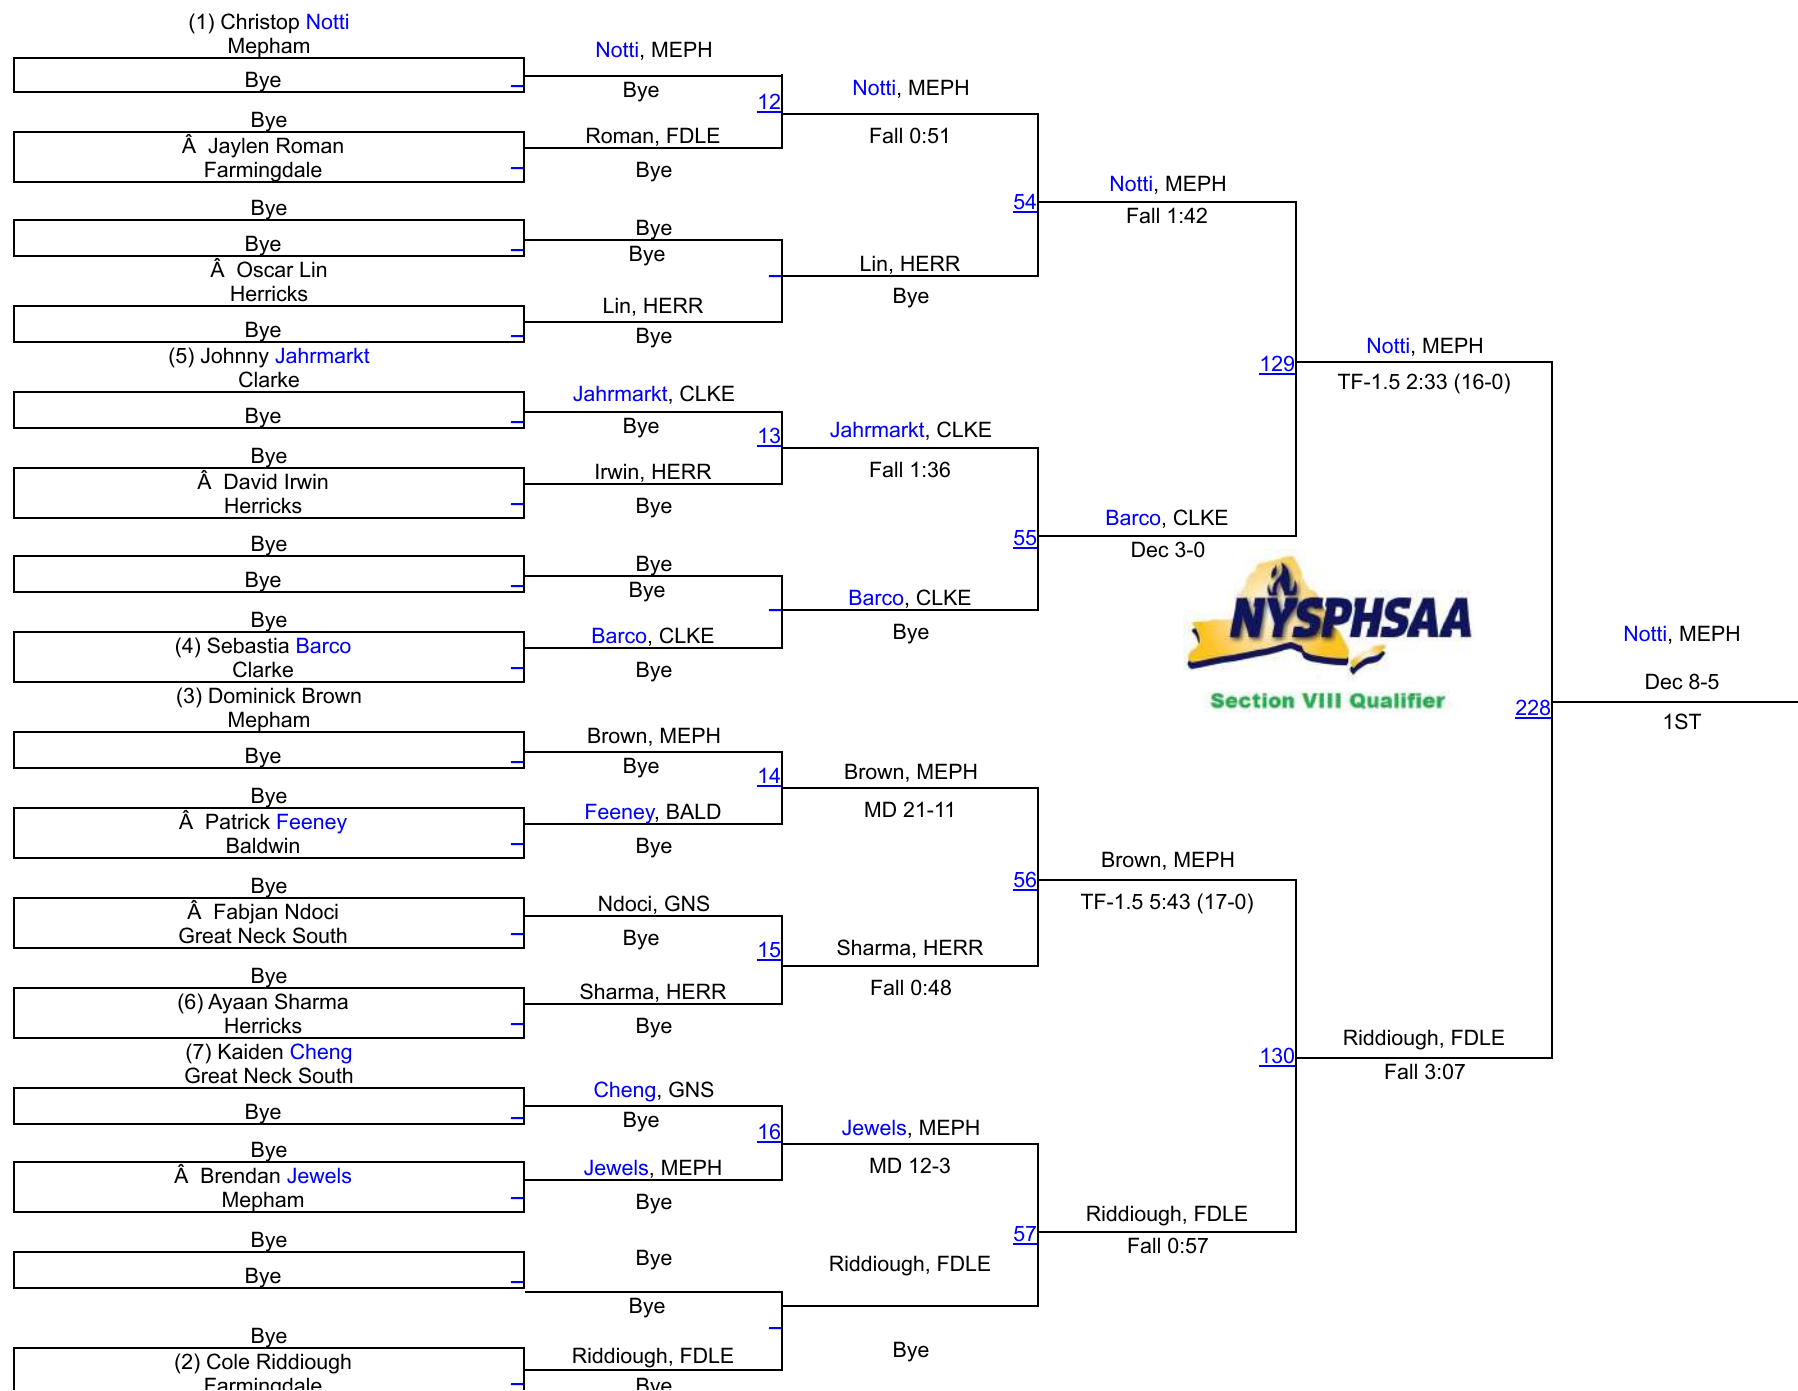

2025 SEC 8 D1 QUALIFIER 1 @ FARMINGDALE

101

2025 SEC 8 D1 QUALIFIER 1 @ FARMINGDALE

108

2025 SEC 8 D1 QUALIFIER 1 @ FARMINGDALE

116

2025 SEC 8 D1 QUALIFIER 1 @ FARMINGDALE

124

2025 SEC 8 D1 QUALIFIER 1 @ FARMINGDALE

131

2025 SEC 8 D1 QUALIFIER 1 @ FARMINGDALE

138

2025 SEC 8 D1 QUALIFIER 1 @ FARMINGDALE

145

(1) Nicholas Migliaccio Farmingdale		Migliaccio, FDLE				
Bye	Bye	17	Migliaccio, FDLE			
Bye	You, GNS		Fall 0:35			
À Sean You Great Neck South	Bye			58	Migliaccio, FDLE	
Bye	Leong, HERR		Fall 1:38			
À Brandon Leong Herricks	Bye		Leong, HERR			
Bye	Bye		Bye			
Bye	Bye					
(5) David Facciuto Farmingdale	Facciuto, FDLE				Migliaccio, FDLE	
Bye	Bye	18	Facciuto, FDLE		Dec 16-9	
Bye	Chambers, BALD		Fall 0:50			
À Joshua Chambers Baldwin	Bye			59	Facciuto, FDLE	
Bye	Bye				TF-1.5 6:00 (16-0)	
Bye	Bye					
Bye	Barco, CLKE		Barco, CLKE			
(4) Nicholas Barco Clarke	Bye		Bye			Byron, BALD
(3) Paul Genovese Mepham	Genovese, MEPH					Dec 7-6
Bye	Bye	19	Genovese, MEPH			1ST
Bye	Li, HERR		Fall 0:53			
À Anthony Li Herricks	Bye			60	Genovese, MEPH	
Bye	Flores Areva, GNS		Fall 5:40			
À Jonathan Flores Areva Great Neck South	Bye	20	Buckheit, MEPH			
Bye	Buckheit, MEPH		Fall 3:14			
(6) Thomas Buckheit Mepham	Bye				Byron, BALD	
Bye	Pineda, FDLE			132	Fall 5:30	
À Jacob Pineda Farmingdale	Bye	21	Lee, HERR			
Bye	Lee, HERR		Fall 4:46			
À Joshua Lee Herricks	Bye			61	Byron, BALD	
Bye	Bye				Dec 8-1	
Bye	Bye					
Bye	Byron, BALD		Bye			
(2) Frantz Byron Baldwin	Bye					

2025 SEC 8 D1 QUALIFIER 1 @ FARMINGDALE

152

2025 SEC 8 D1 QUALIFIER 1 @ FARMINGDALE

170

2025 SEC 8 D1 QUALIFIER 1 @ FARMINGDALE

190

2025 SEC 8 D1 QUALIFIER 1 @ FARMINGDALE

215