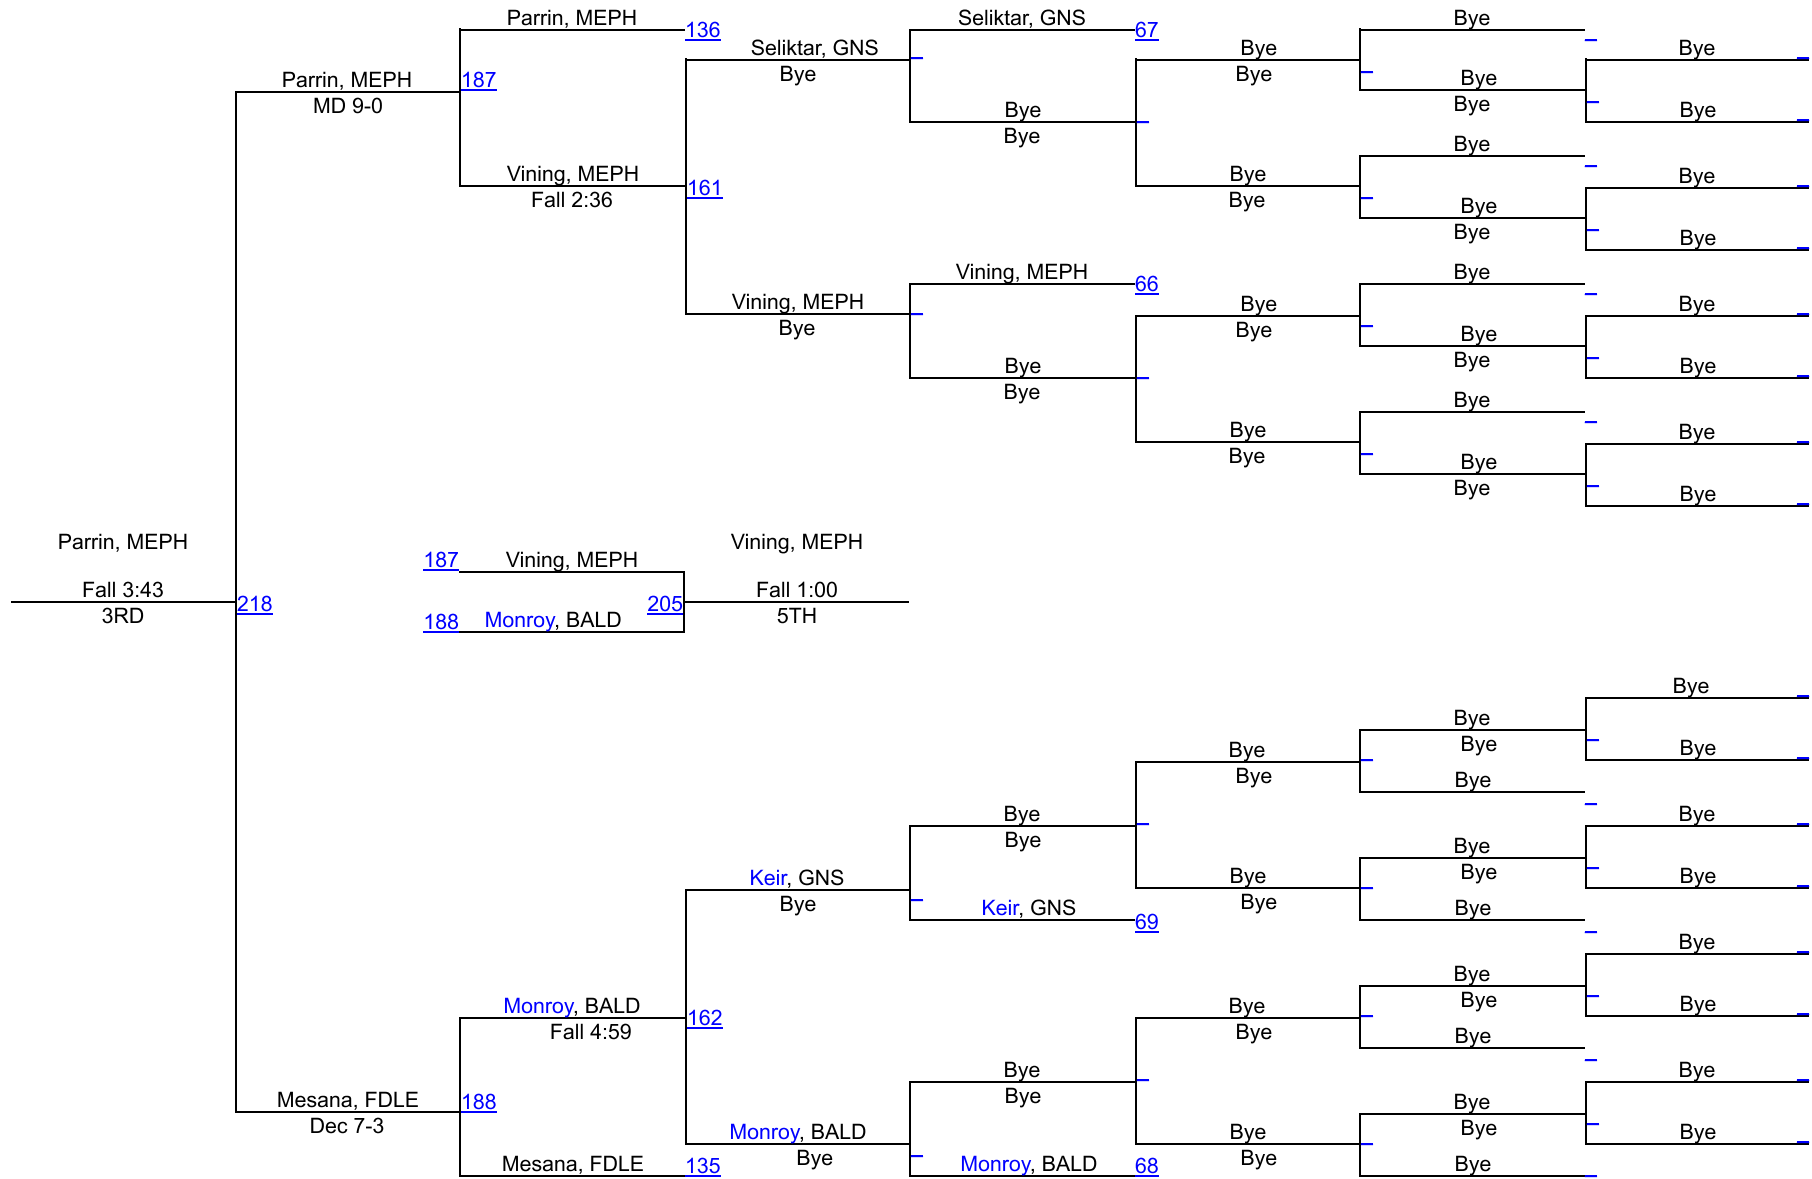

2025 SEC 8 D1 QUALIFIER 1 @ FARMINGDALE

101

2025 SEC 8 D1 QUALIFIER 1 @ FARMINGDALE

108

2025 SEC 8 D1 QUALIFIER 1 @ FARMINGDALE

116

2025 SEC 8 D1 QUALIFIER 1 @ FARMINGDALE

124

2025 SEC 8 D1 QUALIFIER 1 @ FARMINGDALE

131

2025 SEC 8 D1 QUALIFIER 1 @ FARMINGDALE

138

2025 SEC 8 D1 QUALIFIER 1 @ FARMINGDALE

145

(1) Nicholas Migliaccio Farmingdale		Migliaccio, FDLE				
Bye	Bye	17	Migliaccio, FDLE			
Bye	You, GNS		Fall 0:35			
À Sean You Great Neck South	Bye			58	Migliaccio, FDLE	
Bye	Leong, HERR		Fall 1:38			
À Brandon Leong Herricks	Bye		Leong, HERR			
Bye	Bye		Bye			
Bye	Bye					
(5) David Facciuto Farmingdale	Facciuto, FDLE				Migliaccio, FDLE	
Bye	Bye	18	Facciuto, FDLE		Dec 16-9	
Bye	Chambers, BALD		Fall 0:50			
À Joshua Chambers Baldwin	Bye			59	Facciuto, FDLE	
Bye	Bye				TF-1.5 6:00 (16-0)	
Bye	Bye					
Bye	Barco, CLKE		Barco, CLKE			
(4) Nicholas Barco Clarke	Bye		Bye			Byron, BALD
(3) Paul Genovese Mepham	Genovese, MEPH					Dec 7-6
Bye	Bye	19	Genovese, MEPH			1ST
Bye	Li, HERR		Fall 0:53			
À Anthony Li Herricks	Bye			60	Genovese, MEPH	
Bye	Flores Areva, GNS		Fall 5:40			
À Jonathan Flores Areva Great Neck South	Bye	20	Buckheit, MEPH			
Bye	Buckheit, MEPH		Fall 3:14			
(6) Thomas Buckheit Mepham	Bye				Byron, BALD	
Bye	Pineda, FDLE			132	Fall 5:30	
À Jacob Pineda Farmingdale	Bye	21	Lee, HERR			
Bye	Lee, HERR		Fall 4:46			
À Joshua Lee Herricks	Bye			61	Byron, BALD	
Bye	Bye				Dec 8-1	
Bye	Bye					
Bye	Byron, BALD		Bye			
(2) Frantz Byron Baldwin	Bye					

2025 SEC 8 D1 QUALIFIER 1 @ FARMINGDALE

152

2025 SEC 8 D1 QUALIFIER 1 @ FARMINGDALE

170

2025 SEC 8 D1 QUALIFIER 1 @ FARMINGDALE

190

2025 SEC 8 D1 QUALIFIER 1 @ FARMINGDALE

215