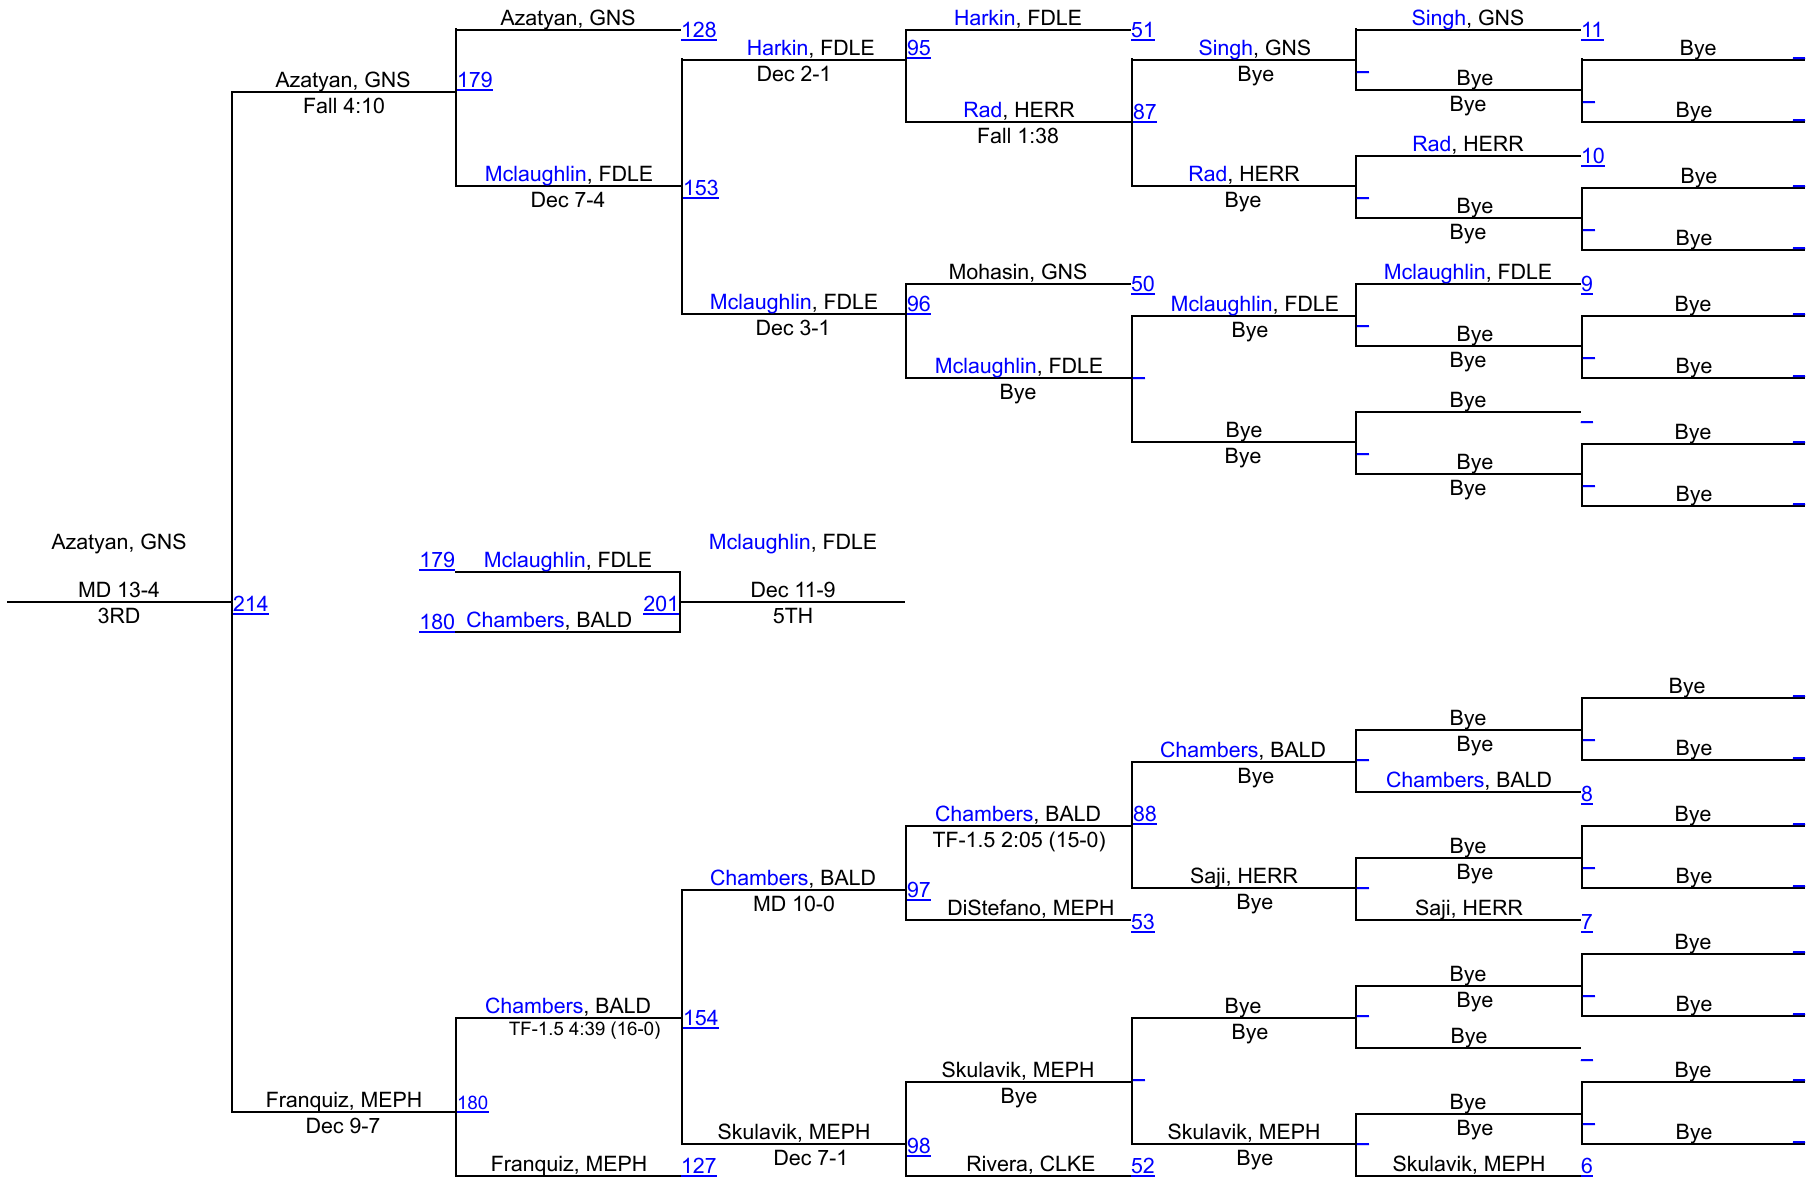

2025 SEC 8 D1 QUALIFIER 1 @ FARMINGDALE

101

2025 SEC 8 D1 QUALIFIER 1 @ FARMINGDALE

108

2025 SEC 8 D1 QUALIFIER 1 @ FARMINGDALE

116

2025 SEC 8 D1 QUALIFIER 1 @ FARMINGDALE

124

2025 SEC 8 D1 QUALIFIER 1 @ FARMINGDALE

131

2025 SEC 8 D1 QUALIFIER 1 @ FARMINGDALE

138

2025 SEC 8 D1 QUALIFIER 1 @ FARMINGDALE

145

(1) Nicholas Migliaccio Farmingdale		Migliaccio, FDLE				
Bye	Bye	17	Migliaccio, FDLE			
Bye	You, GNS		Fall 0:35			
À Sean You Great Neck South	Bye			58	Migliaccio, FDLE	
Bye	Leong, HERR		Fall 1:38			
À Brandon Leong Herricks	Bye		Leong, HERR			
Bye	Bye		Bye			
Bye	Bye					
(5) David Facciuto Farmingdale	Facciuto, FDLE				Migliaccio, FDLE	
Bye	Bye	18	Facciuto, FDLE		Dec 16-9	
Bye	Chambers, BALD		Fall 0:50			
À Joshua Chambers Baldwin	Bye			59	Facciuto, FDLE	
Bye	Bye				TF-1.5 6:00 (16-0)	
Bye	Bye					
Bye	Barco, CLKE		Barco, CLKE			
(4) Nicholas Barco Clarke	Bye		Bye			Byron, BALD
(3) Paul Genovese Mepham	Genovese, MEPH					Dec 7-6
Bye	Bye	19	Genovese, MEPH			1ST
Bye	Li, HERR		Fall 0:53			
À Anthony Li Herricks	Bye			60	Genovese, MEPH	
Bye	Flores Areva, GNS		Fall 5:40			
À Jonathan Flores Areva Great Neck South	Bye	20	Buckheit, MEPH			
Bye	Buckheit, MEPH		Fall 3:14			
(6) Thomas Buckheit Mepham	Bye				Byron, BALD	
Bye	Pineda, FDLE			132	Fall 5:30	
À Jacob Pineda Farmingdale	Bye	21	Lee, HERR			
Bye	Lee, HERR		Fall 4:46			
À Joshua Lee Herricks	Bye			61	Byron, BALD	
Bye	Bye				Dec 8-1	
Bye	Bye					
Bye	Byron, BALD		Bye			
(2) Frantz Byron Baldwin	Bye					