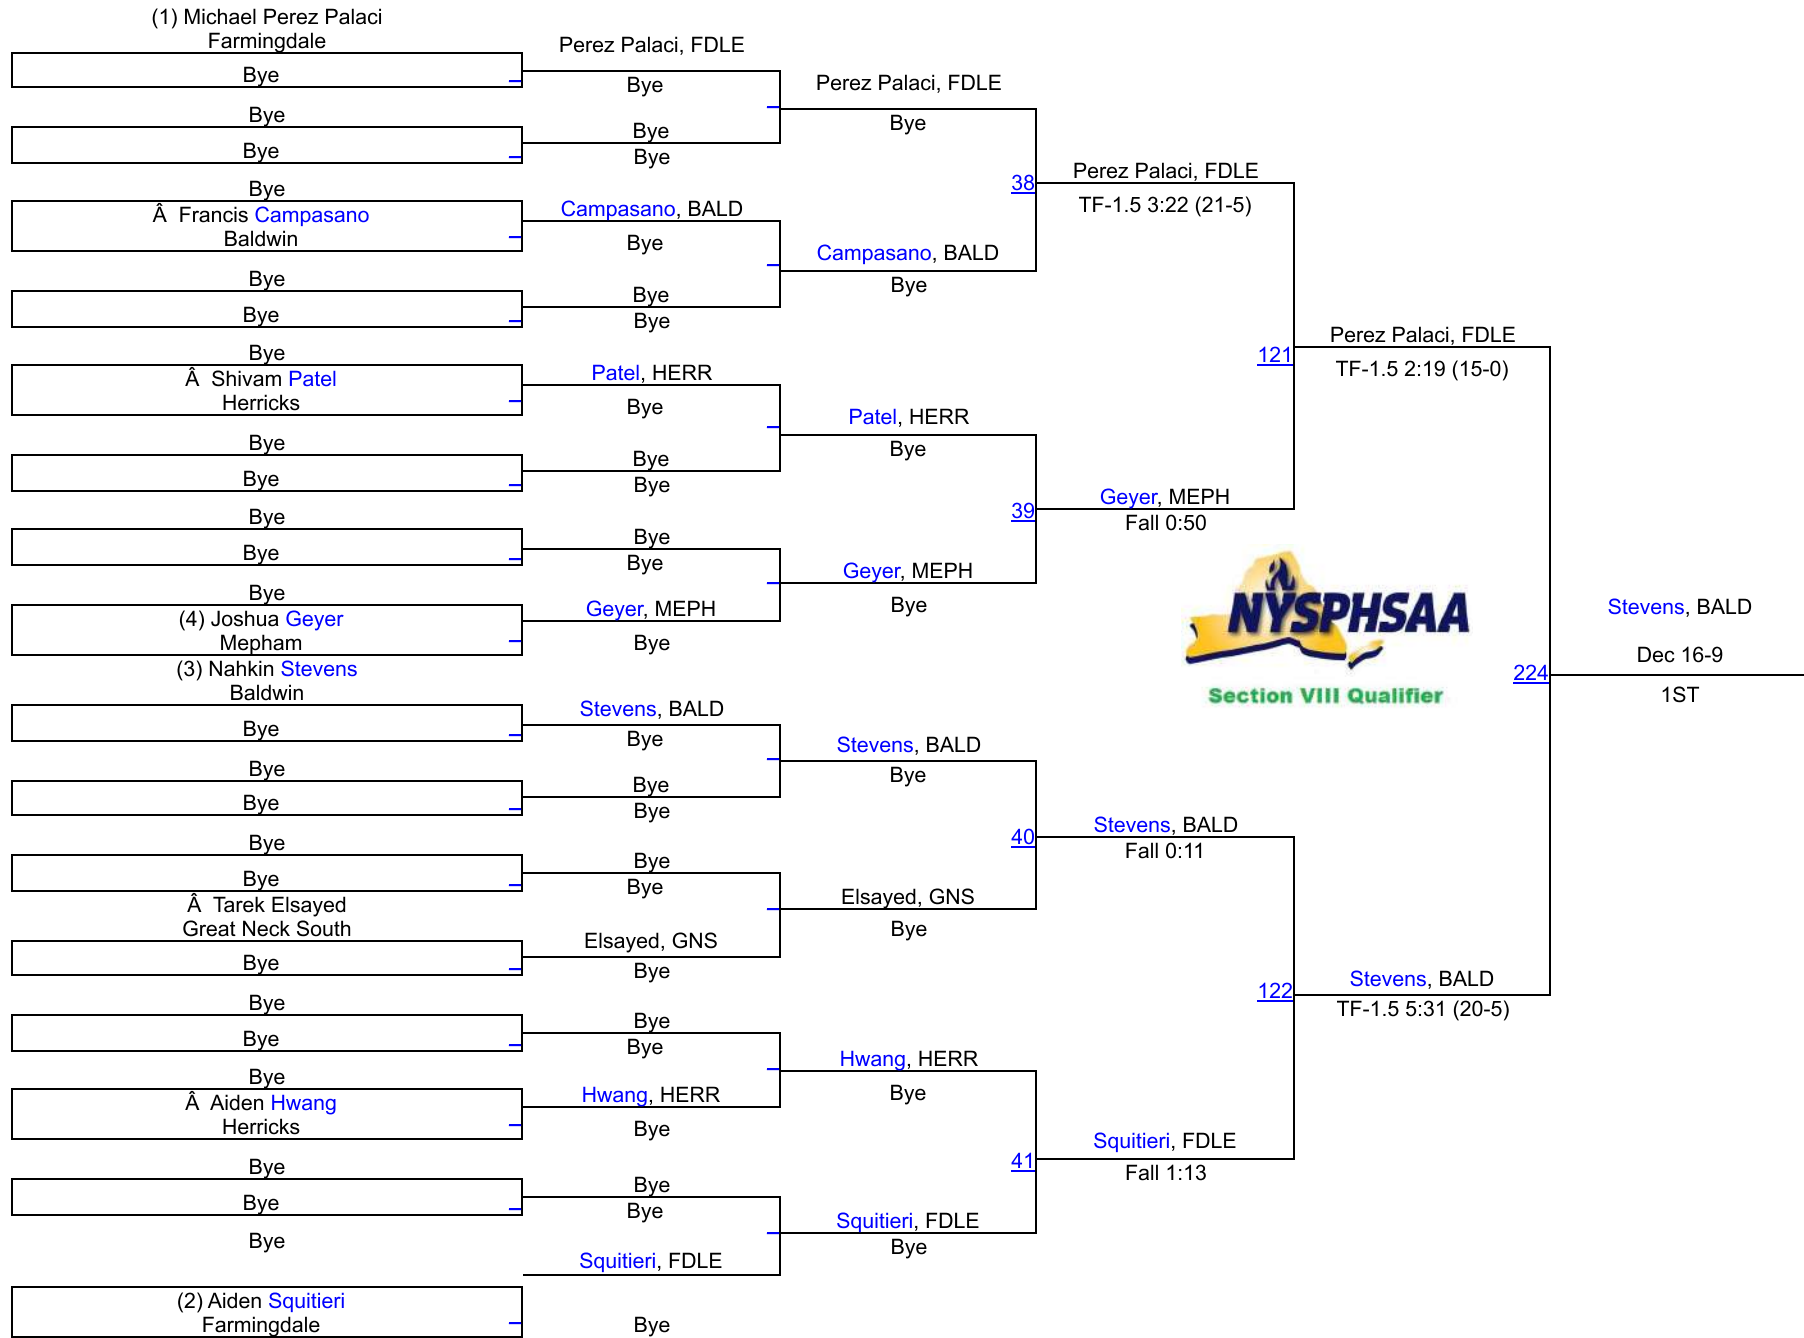

2025 SEC 8 D1 QUALIFIER 1 @ FARMINGDALE

101

2025 SEC 8 D1 QUALIFIER 1 @ FARMINGDALE

108

2025 SEC 8 D1 QUALIFIER 1 @ FARMINGDALE

116

2025 SEC 8 D1 QUALIFIER 1 @ FARMINGDALE

124

2025 SEC 8 D1 QUALIFIER 1 @ FARMINGDALE

131

2025 SEC 8 D1 QUALIFIER 1 @ FARMINGDALE

138

2025 SEC 8 D1 QUALIFIER 1 @ FARMINGDALE

145

(1) Nicholas Migliaccio Farmingdale		Migliaccio, FDLE				
Bye	Bye	17	Migliaccio, FDLE			
Bye	You, GNS		Fall 0:35			
À Sean You Great Neck South	Bye			58	Migliaccio, FDLE	
Bye	Leong, HERR		Fall 1:38			
À Brandon Leong Herricks	Bye		Leong, HERR			
Bye	Bye		Bye			
Bye	Bye					
(5) David Facciuto Farmingdale	Facciuto, FDLE				Migliaccio, FDLE	
Bye	Bye	18	Facciuto, FDLE		Dec 16-9	
Bye	Chambers, BALD		Fall 0:50			
À Joshua Chambers Baldwin	Bye			59	Facciuto, FDLE	
Bye	Bye				TF-1.5 6:00 (16-0)	
Bye	Bye					
Bye	Barco, CLKE		Barco, CLKE			
(4) Nicholas Barco Clarke	Bye		Bye			Byron, BALD
(3) Paul Genovese Mepham	Genovese, MEPH					Dec 7-6
Bye	Bye	19	Genovese, MEPH			1ST
Bye	Li, HERR		Fall 0:53			
À Anthony Li Herricks	Bye			60	Genovese, MEPH	
Bye	Flores Areva, GNS		Fall 5:40			
À Jonathan Flores Areva Great Neck South	Bye	20	Buckheit, MEPH			
Bye	Buckheit, MEPH		Fall 3:14			
(6) Thomas Buckheit Mepham	Bye				Byron, BALD	
Bye	Pineda, FDLE			132	Fall 5:30	
À Jacob Pineda Farmingdale	Bye	21	Lee, HERR			
Bye	Lee, HERR		Fall 4:46			
À Joshua Lee Herricks	Bye			61	Byron, BALD	
Bye	Bye				Dec 8-1	
Bye	Bye					
Bye	Byron, BALD		Bye			
(2) Frantz Byron Baldwin	Bye					