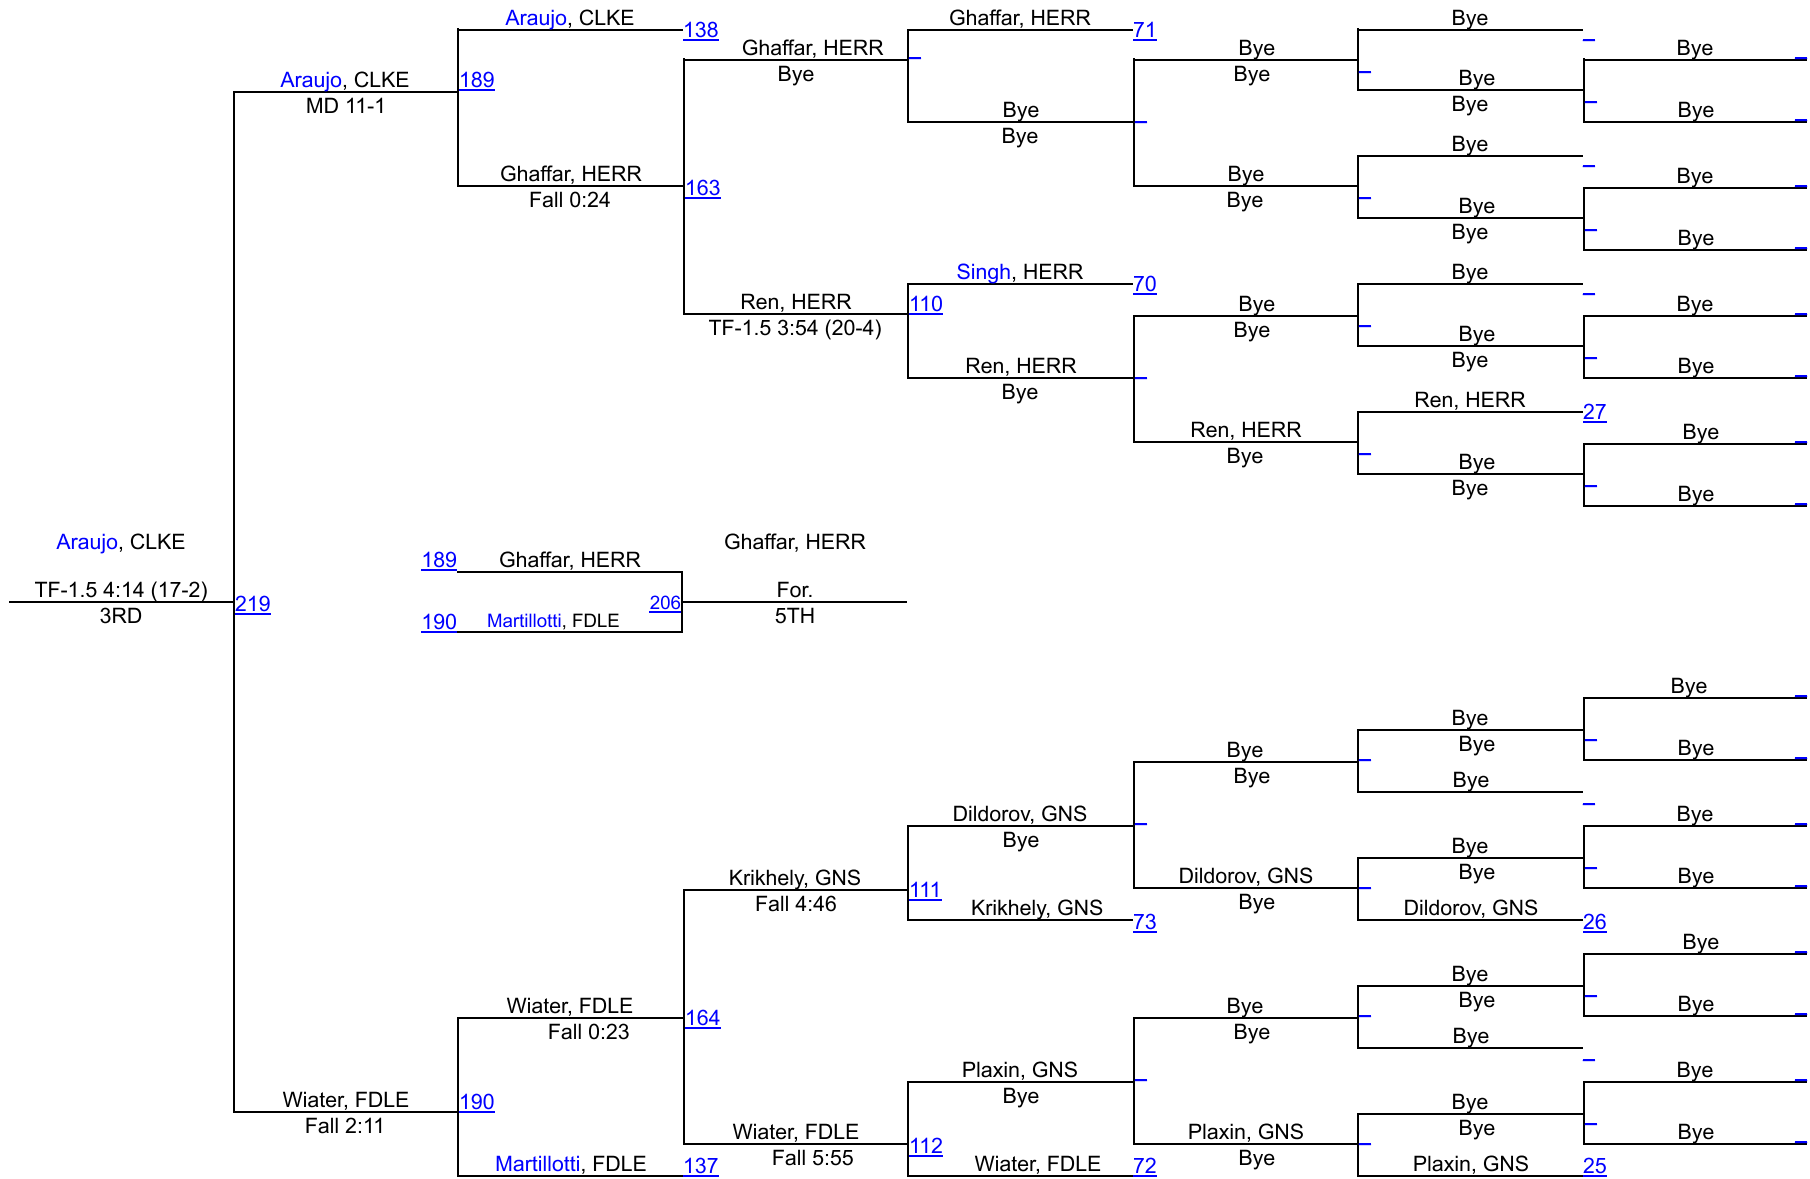

2025 SEC 8 D1 QUALIFIER 1 @ FARMINGDALE

131

2025 SEC 8 D1 QUALIFIER 1 @ FARMINGDALE

138

2025 SEC 8 D1 QUALIFIER 1 @ FARMINGDALE

145

(1) Nicholas Migliaccio Farmingdale		Migliaccio, FDLE				
Bye	Bye	17	Migliaccio, FDLE			
Bye	You, GNS		Fall 0:35			
À Sean You Great Neck South	Bye			58	Migliaccio, FDLE	
Bye	Leong, HERR		Fall 1:38			
À Brandon Leong Herricks	Bye		Leong, HERR			
Bye	Bye		Bye			
Bye	Bye					
(5) David Facciuto Farmingdale	Facciuto, FDLE				Migliaccio, FDLE	
Bye	Bye	18	Facciuto, FDLE		Dec 16-9	
Bye	Chambers, BALD		Fall 0:50			
À Joshua Chambers Baldwin	Bye			59	Facciuto, FDLE	
Bye	Bye				TF-1.5 6:00 (16-0)	
Bye	Bye					
Bye	Barco, CLKE		Barco, CLKE			
(4) Nicholas Barco Clarke	Bye		Bye			Byron, BALD
(3) Paul Genovese Mepham	Genovese, MEPH					Dec 7-6
Bye	Bye	19	Genovese, MEPH			1ST
Bye	Li, HERR		Fall 0:53			
À Anthony Li Herricks	Bye			60	Genovese, MEPH	
Bye	Flores Areva, GNS		Fall 5:40			
À Jonathan Flores Areva Great Neck South	Bye	20	Buckheit, MEPH			
Bye	Buckheit, MEPH		Fall 3:14			
(6) Thomas Buckheit Mepham	Bye				Byron, BALD	
Bye	Pineda, FDLE			132	Fall 5:30	
À Jacob Pineda Farmingdale	Bye	21	Lee, HERR			
Bye	Lee, HERR		Fall 4:46			
À Joshua Lee Herricks	Bye			61	Byron, BALD	
Bye	Bye				Dec 8-1	
Bye	Bye					
Bye	Byron, BALD		Bye			
(2) Frantz Byron Baldwin	Bye					

2025 SEC 8 D1 QUALIFIER 1 @ FARMINGDALE

152

2025 SEC 8 D1 QUALIFIER 1 @ FARMINGDALE

170

2025 SEC 8 D1 QUALIFIER 1 @ FARMINGDALE

190

2025 SEC 8 D1 QUALIFIER 1 @ FARMINGDALE

215