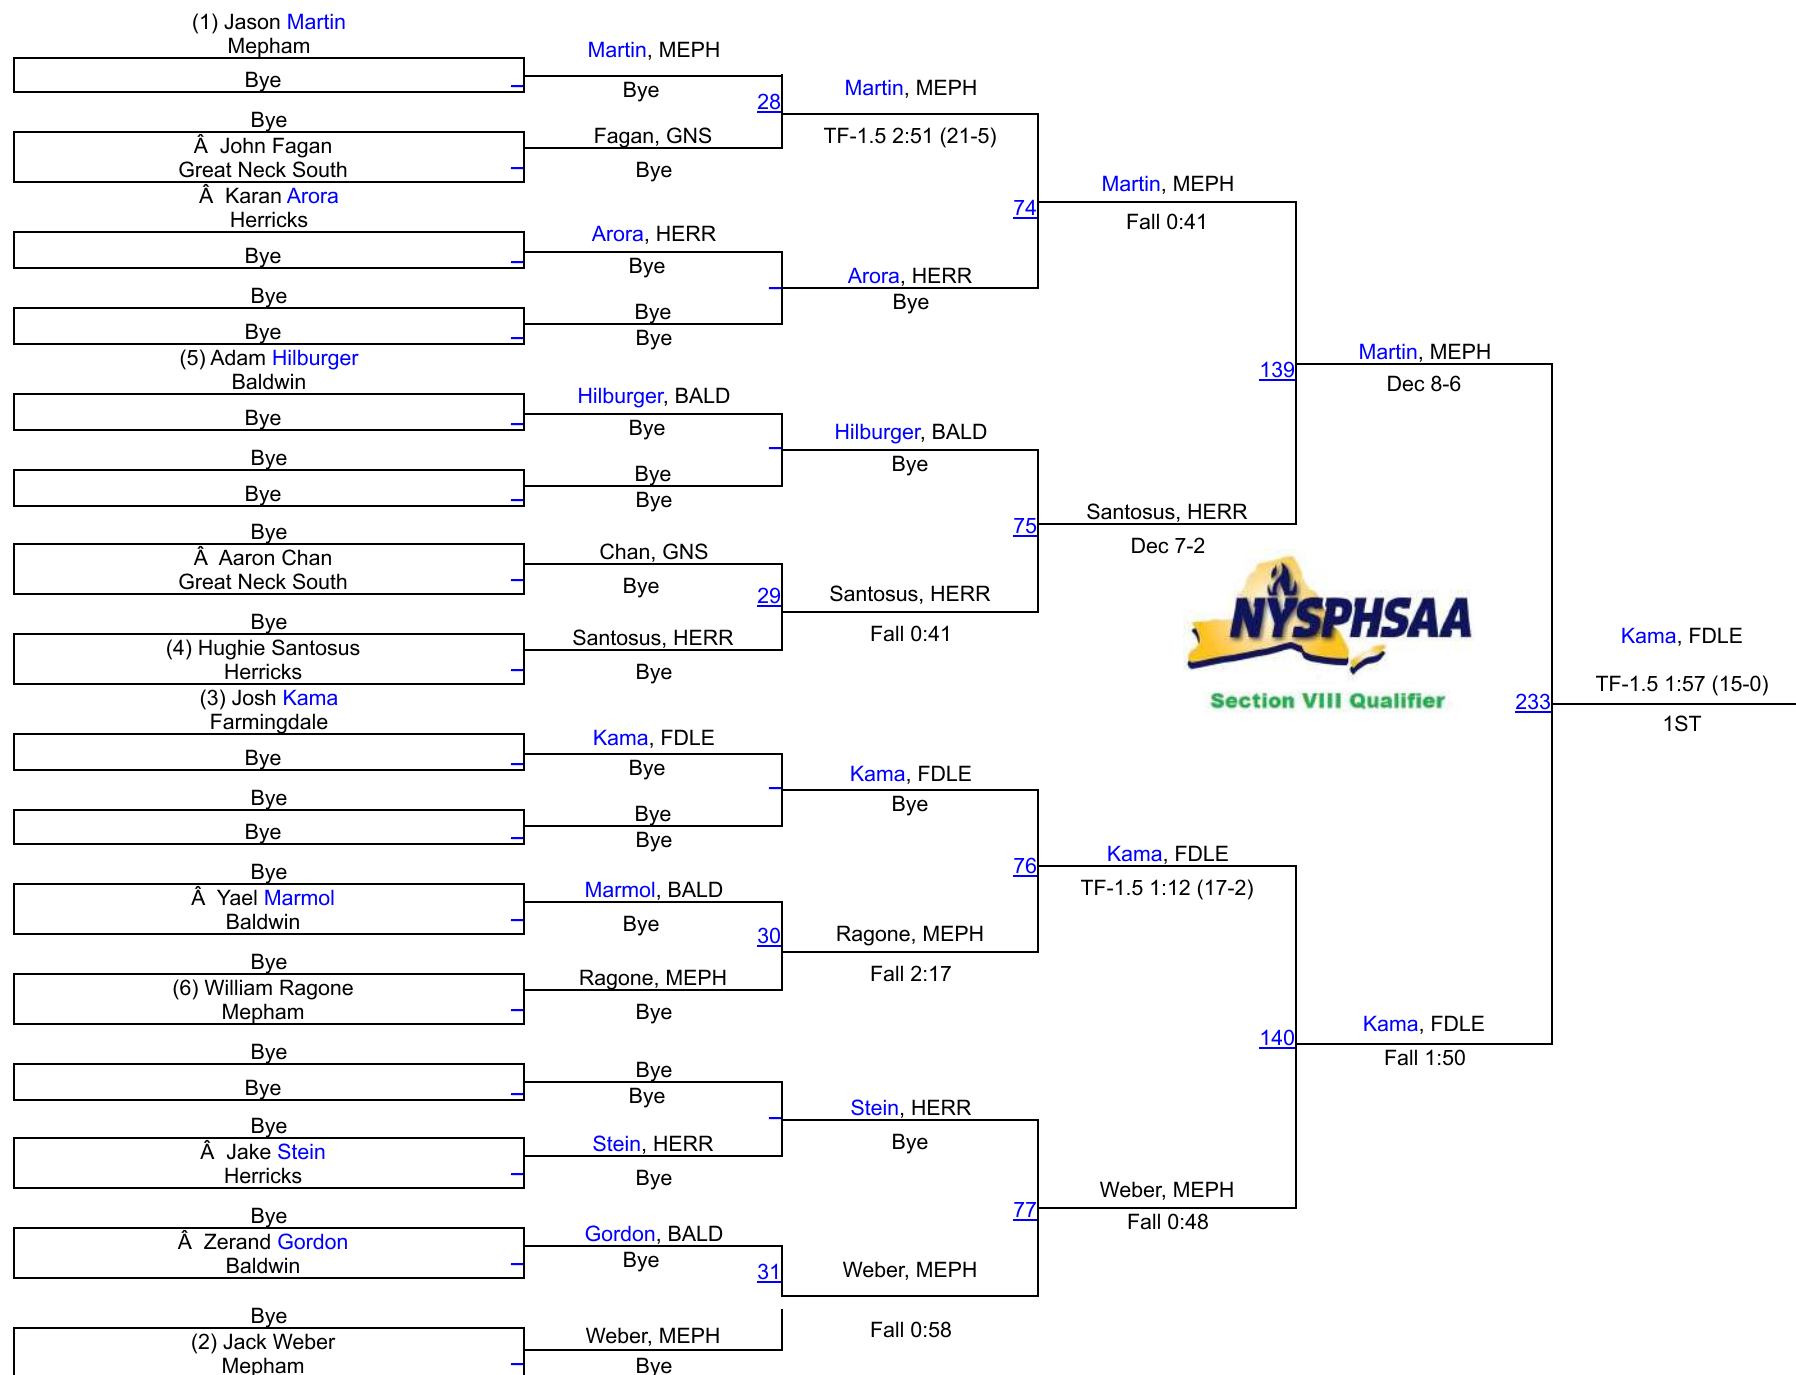

2025 SEC 8 D1 QUALIFIER 1 @ FARMINGDALE

131

2025 SEC 8 D1 QUALIFIER 1 @ FARMINGDALE

138

2025 SEC 8 D1 QUALIFIER 1 @ FARMINGDALE

145

(1) Nicholas Migliaccio Farmingdale		Migliaccio, FDLE				
Bye	Bye	17	Migliaccio, FDLE			
Bye	You, GNS		Fall 0:35			
À Sean You Great Neck South	Bye			58	Migliaccio, FDLE	
Bye	Leong, HERR		Fall 1:38			
À Brandon Leong Herricks	Bye		Leong, HERR			
Bye	Bye		Bye			
Bye	Bye					
(5) David Facciuto Farmingdale	Facciuto, FDLE				Migliaccio, FDLE	
Bye	Bye	18	Facciuto, FDLE		Dec 16-9	
Bye	Chambers, BALD		Fall 0:50			
À Joshua Chambers Baldwin	Bye			59	Facciuto, FDLE	
Bye	Bye				TF-1.5 6:00 (16-0)	
Bye	Bye					
Bye	Barco, CLKE		Barco, CLKE			
(4) Nicholas Barco Clarke	Bye		Bye			Byron, BALD
(3) Paul Genovese Mepham	Genovese, MEPH					Dec 7-6
Bye	Bye	19	Genovese, MEPH			1ST
Bye	Li, HERR		Fall 0:53			
À Anthony Li Herricks	Bye			60	Genovese, MEPH	
Bye	Flores Areva, GNS		Fall 5:40			
À Jonathan Flores Areva Great Neck South	Bye	20	Buckheit, MEPH			
Bye	Buckheit, MEPH		Fall 3:14			
(6) Thomas Buckheit Mepham	Bye				Byron, BALD	
Bye	Pineda, FDLE			132	Fall 5:30	
À Jacob Pineda Farmingdale	Bye	21	Lee, HERR			
Bye	Lee, HERR		Fall 4:46			
À Joshua Lee Herricks	Bye			61	Byron, BALD	
Bye	Bye				Dec 8-1	
Bye	Bye					
Bye	Byron, BALD		Bye			
(2) Frantz Byron Baldwin	Bye					

2025 SEC 8 D1 QUALIFIER 1 @ FARMINGDALE

152

2025 SEC 8 D1 QUALIFIER 1 @ FARMINGDALE

170

2025 SEC 8 D1 QUALIFIER 1 @ FARMINGDALE

190

2025 SEC 8 D1 QUALIFIER 1 @ FARMINGDALE

215