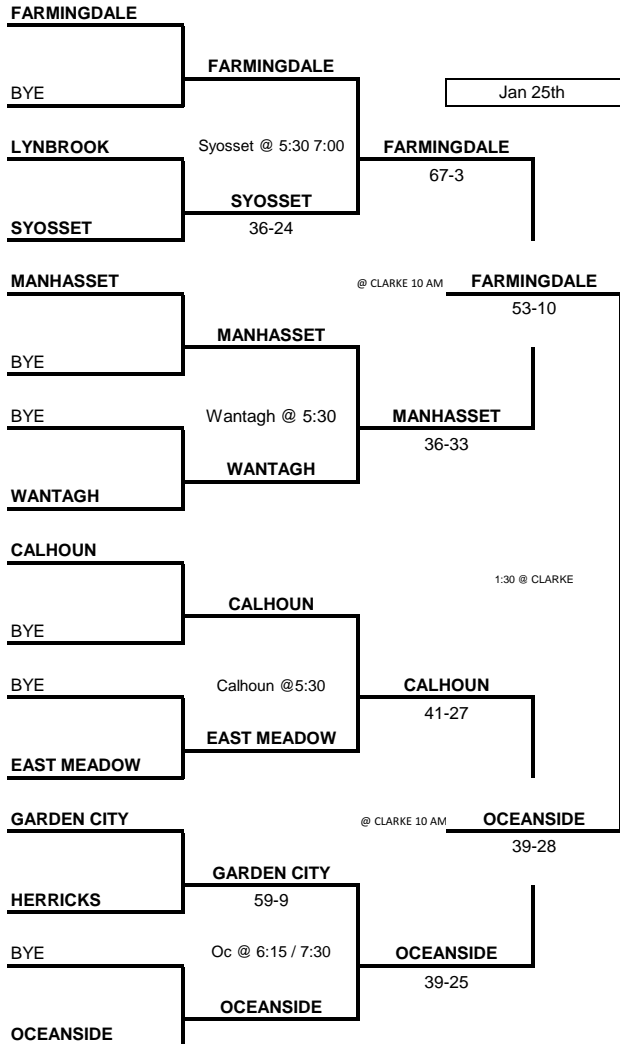

160

170

190

215

285

215

190

170

160

23-Jan

23-Jan

2025 D1 Nassau County

DUAL MEET CHAMPIONSHIPS

Finals
5:00 PM