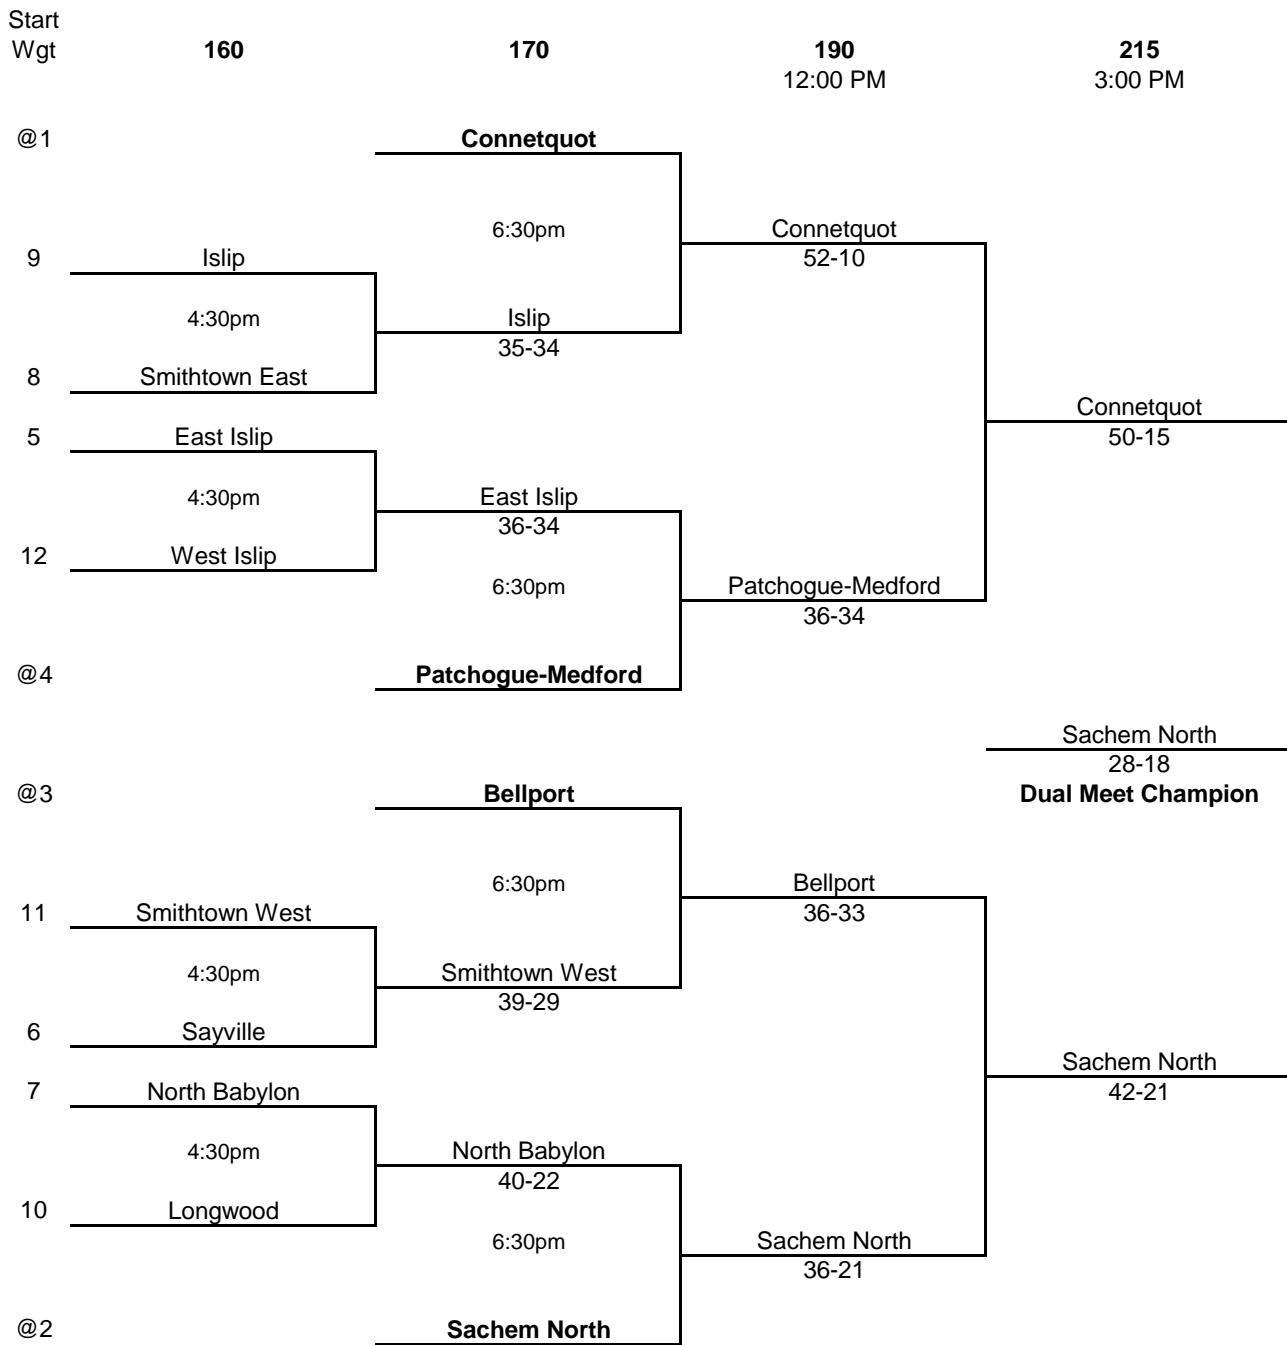

2025 Section XI D1 Dual Meet Championship

Wednesday January 22 at Higher Seed

Saturday January 25 at Bay Shore

Prelims and quarters hosted by the #1, #2, #3 and #4 seeds
Semifinals and Finals at Bay Shore