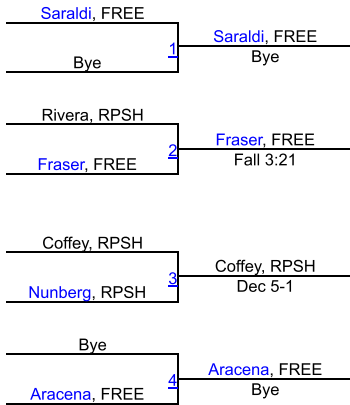

Wes Dolson Invitational

285

Round 1