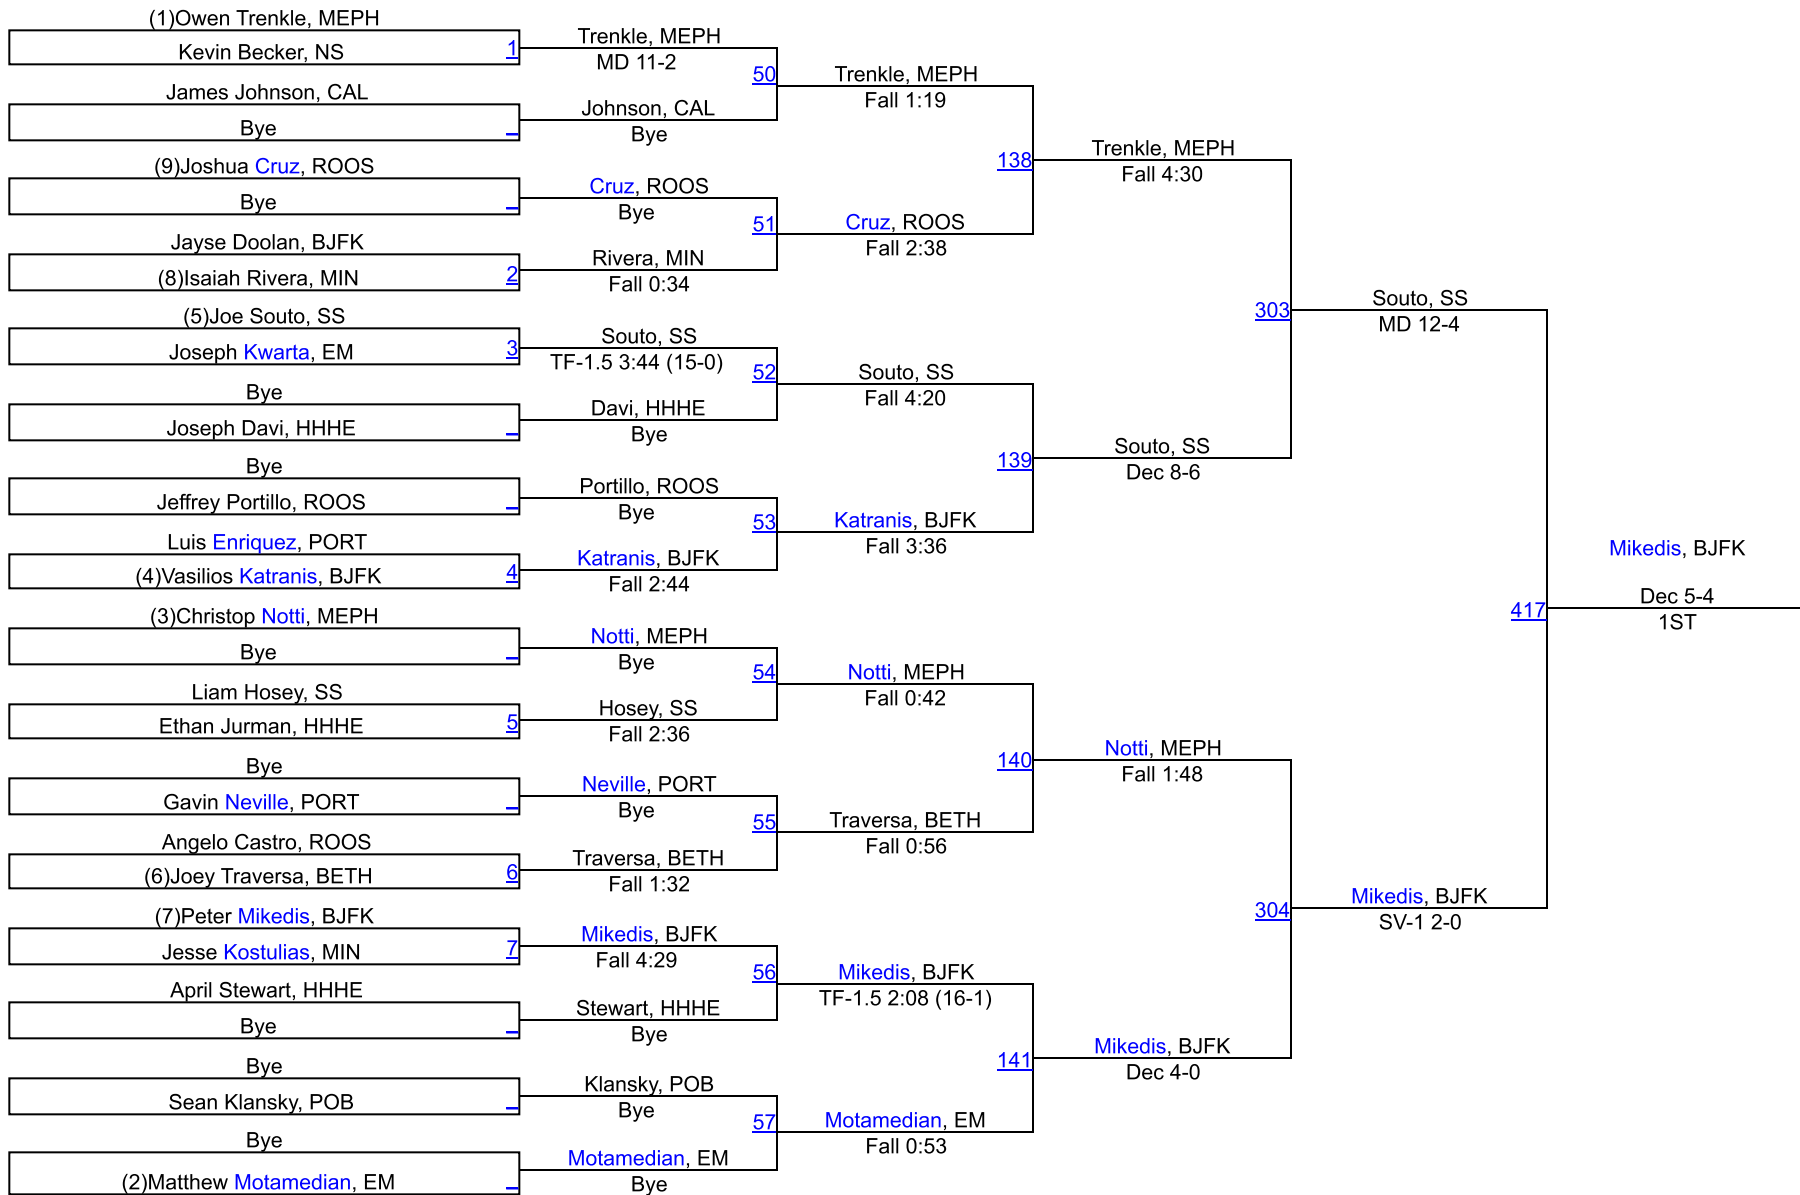

46TH SPRIG GARDNER WRESTLING TOURNAMENT

102

46TH SPRIG GARDNER WRESTLING TOURNAMENT

110

46TH SPRIG GARDNER WRESTLING TOURNAMENT

118

46TH SPRIG GARDNER WRESTLING TOURNAMENT

126

46TH SPRIG GARDNER WRESTLING TOURNAMENT

132

46TH SPRIG GARDNER WRESTLING TOURNAMENT

138

46TH SPRIG GARDNER WRESTLING TOURNAMENT

145

46TH SPRIG GARDNER WRESTLING TOURNAMENT

152

46TH SPRIG GARDNER WRESTLING TOURNAMENT

160

46TH SPRIG GARDNER WRESTLING TOURNAMENT

189