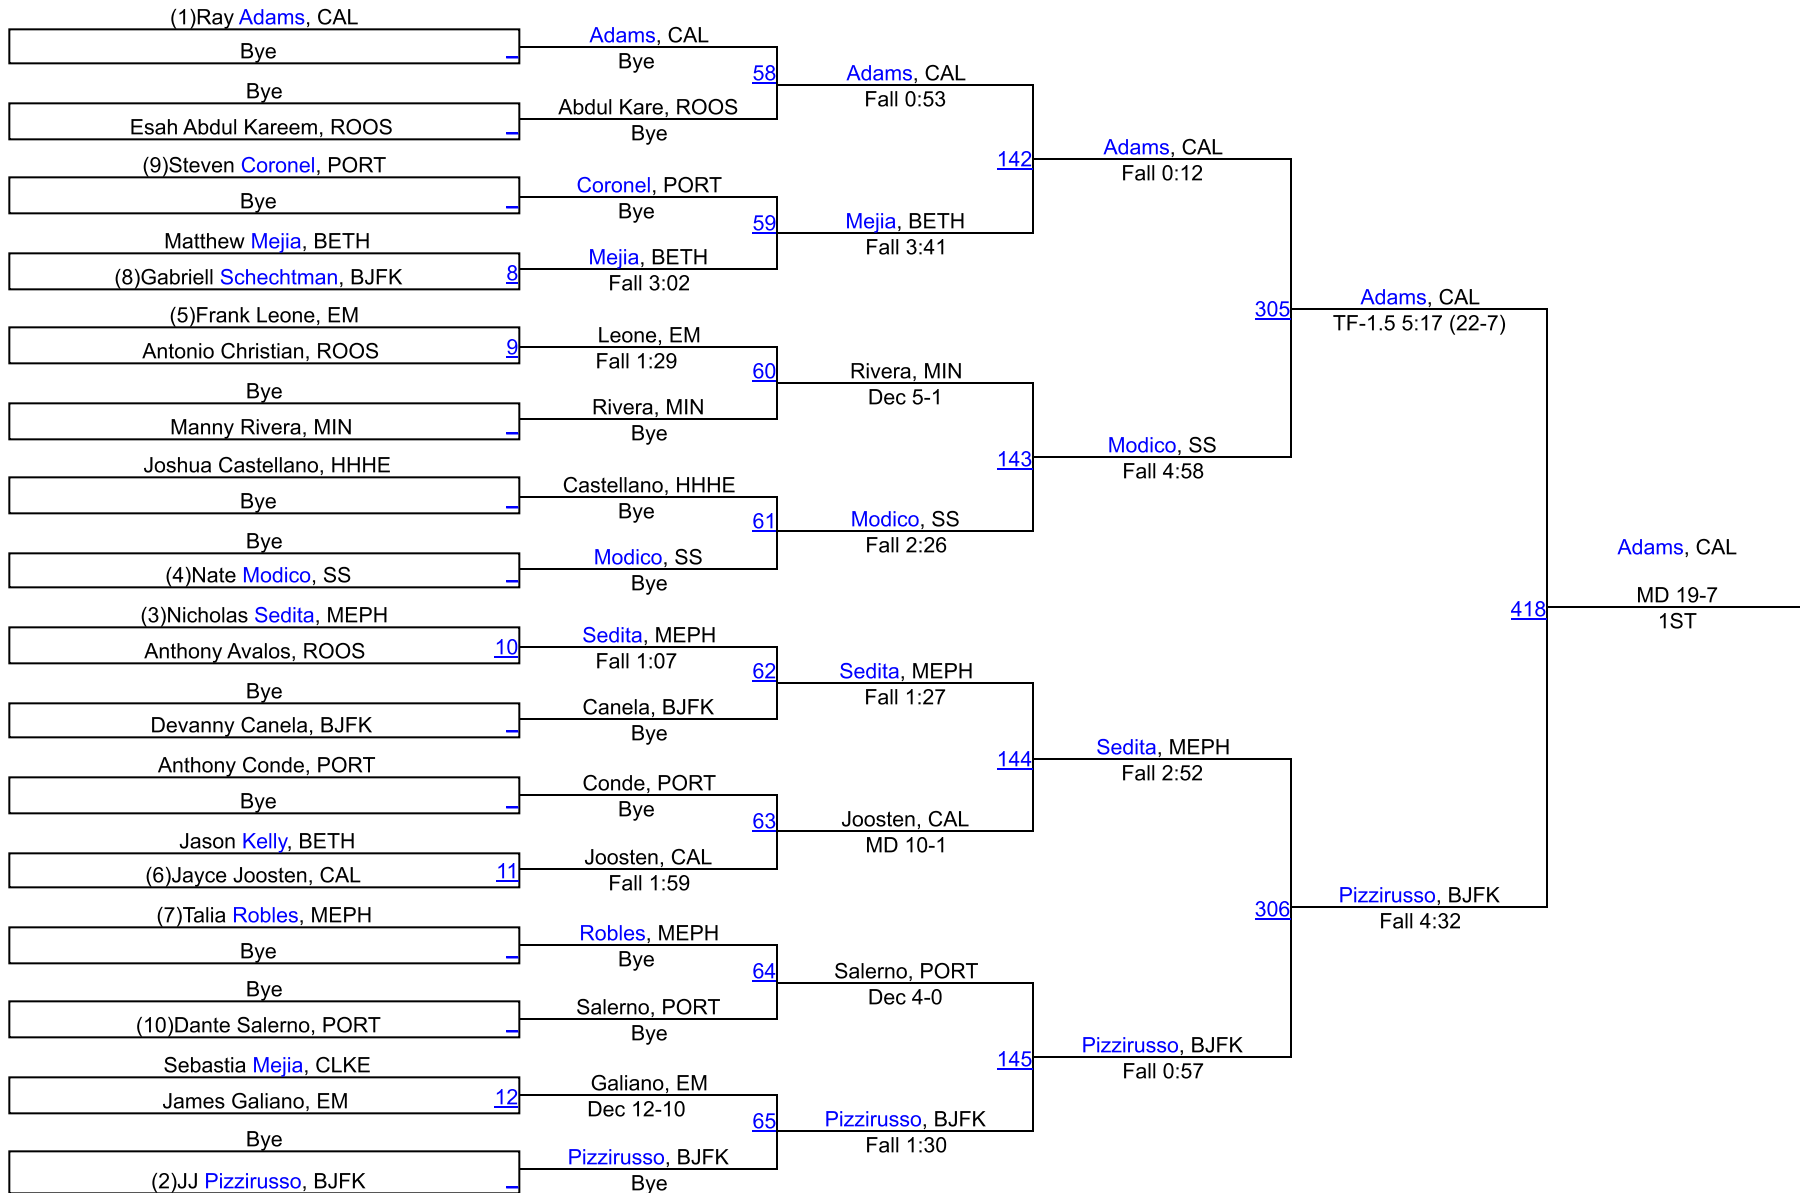

46TH SPRIG GARDNER WRESTLING TOURNAMENT

102

46TH SPRIG GARDNER WRESTLING TOURNAMENT

110

46TH SPRIG GARDNER WRESTLING TOURNAMENT

118

46TH SPRIG GARDNER WRESTLING TOURNAMENT

126

46TH SPRIG GARDNER WRESTLING TOURNAMENT

132

46TH SPRIG GARDNER WRESTLING TOURNAMENT

138

46TH SPRIG GARDNER WRESTLING TOURNAMENT

145

46TH SPRIG GARDNER WRESTLING TOURNAMENT

152

46TH SPRIG GARDNER WRESTLING TOURNAMENT

160

46TH SPRIG GARDNER WRESTLING TOURNAMENT

189