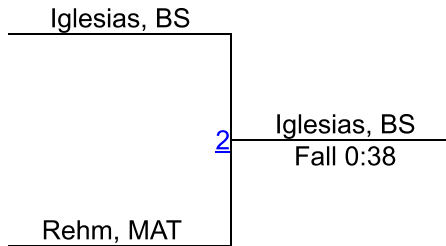

Steven Mally Memorial

138G

Round 1

Round 2

Round 3

WRESTLERS

Amy Bonilla, BS, 1-1, 9

Ryann Rehm, MAT, 0-5, 9

Valerie Iglesias, BS, 2-0, &n

Valerie Iglesias, BS, 2-0, &n

1ST

Amy Bonilla, BS, 1-1, 9

2ND

Ryann Rehm, MAT, 0-5, 9

3RD