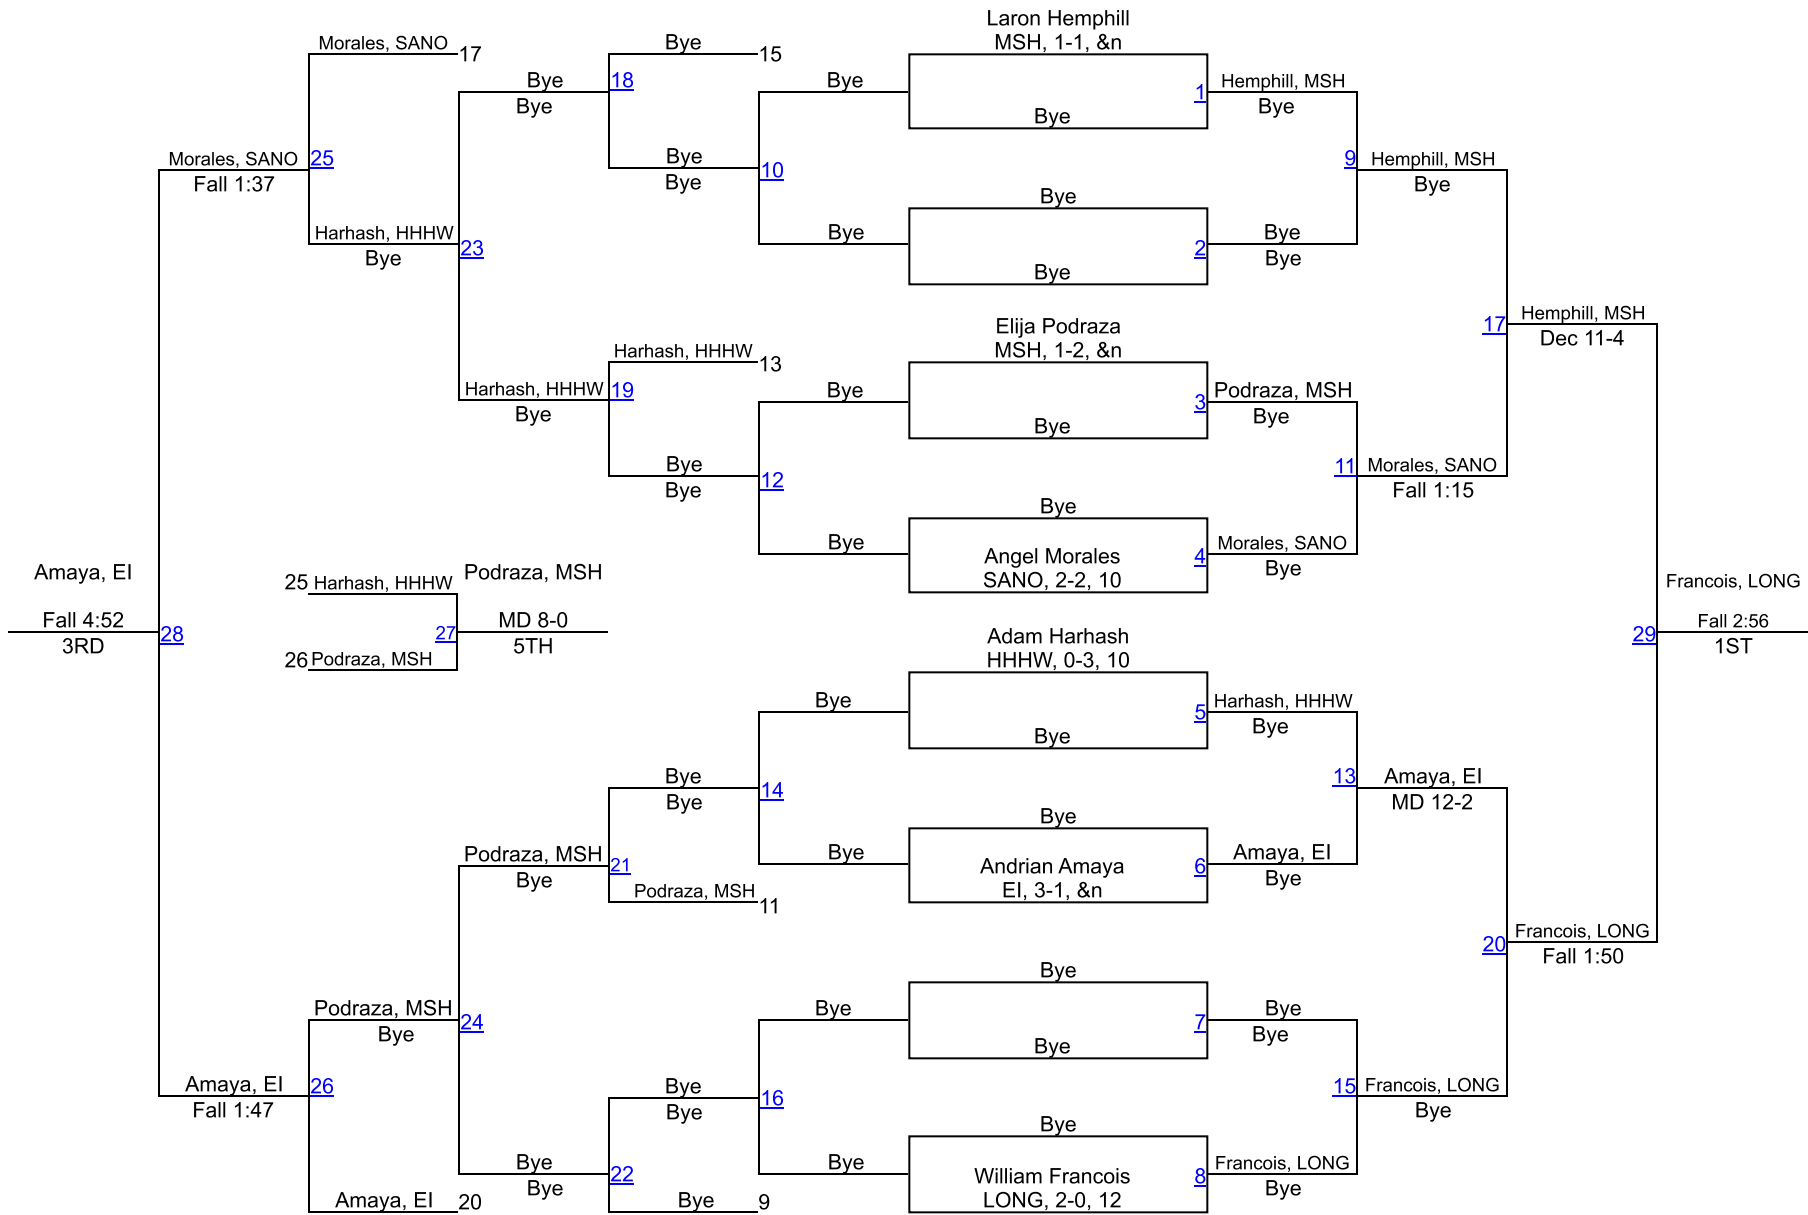

The Colt Classic

215 lbs