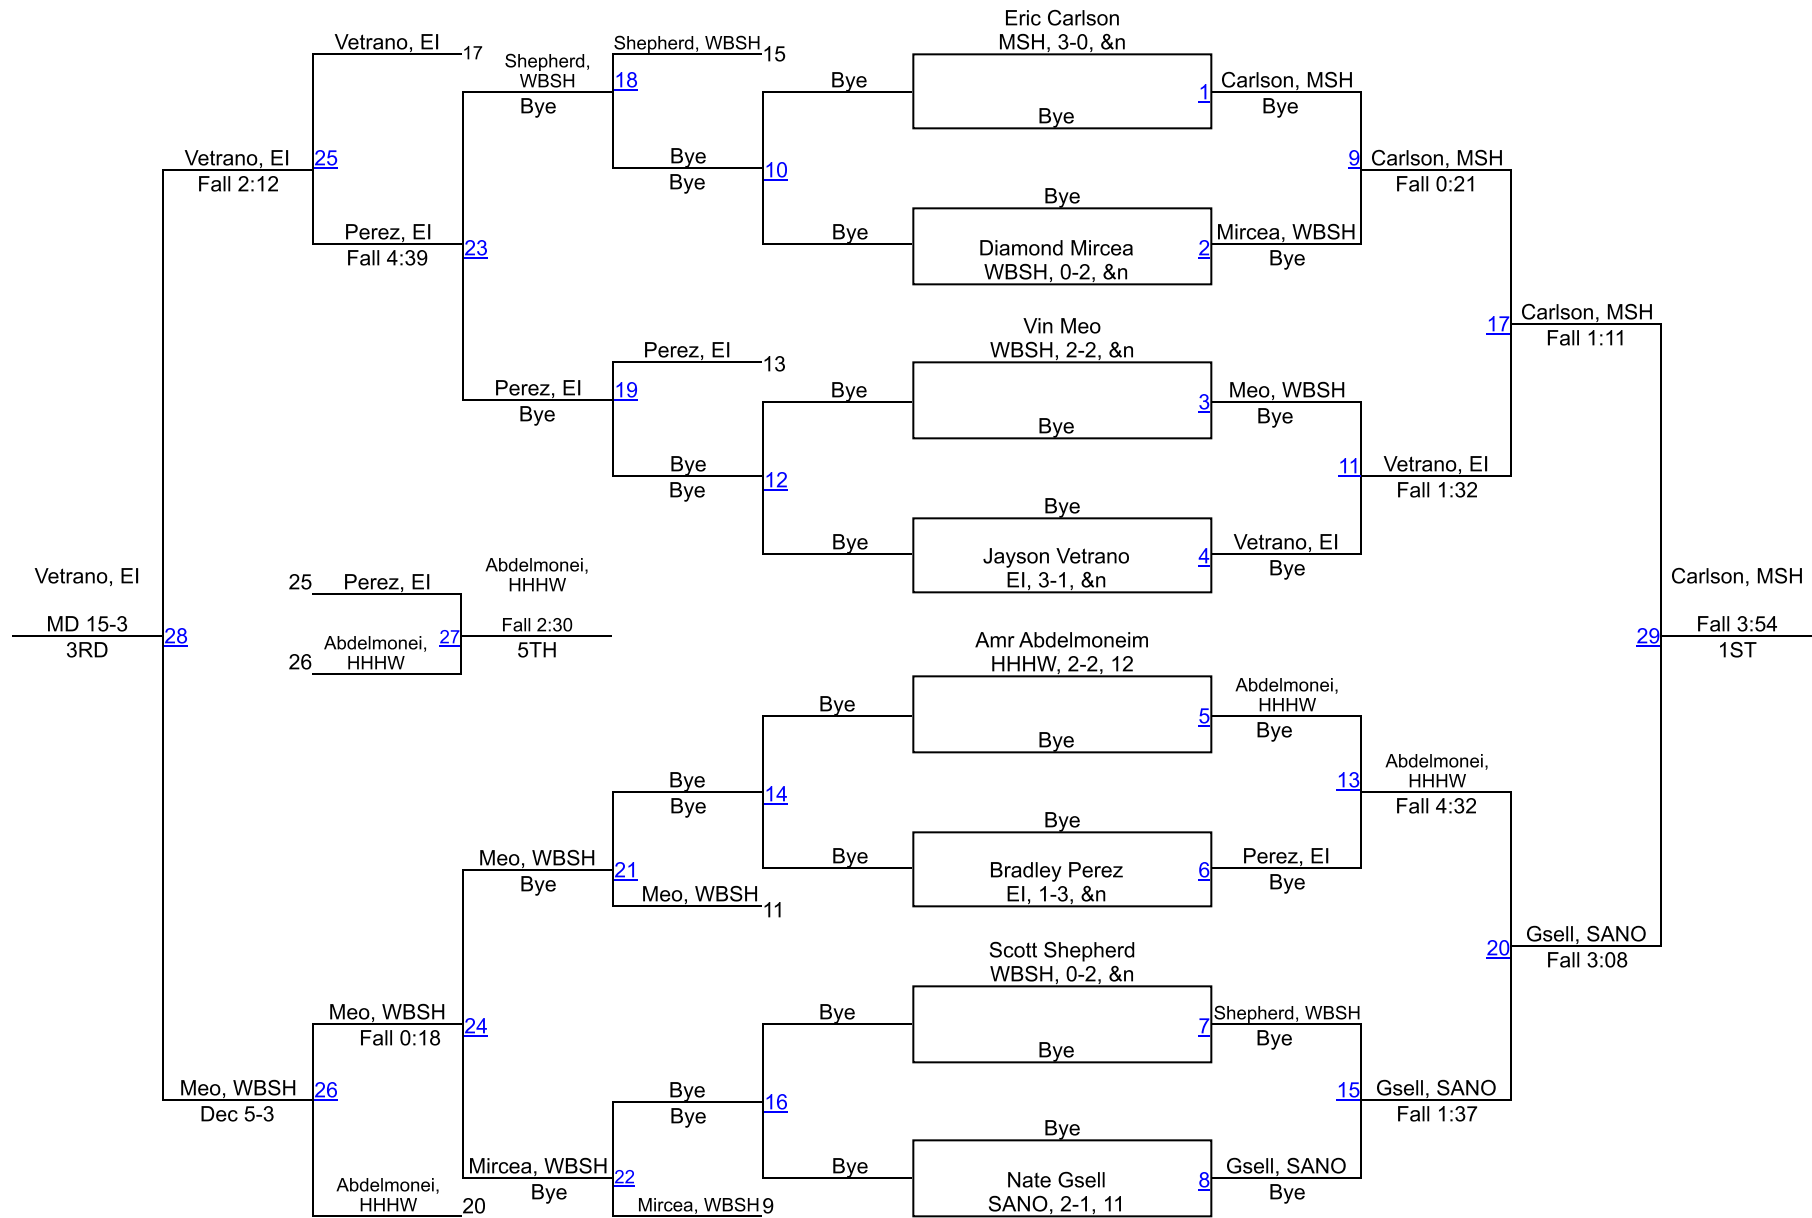

The Colt Classic

189 lbs