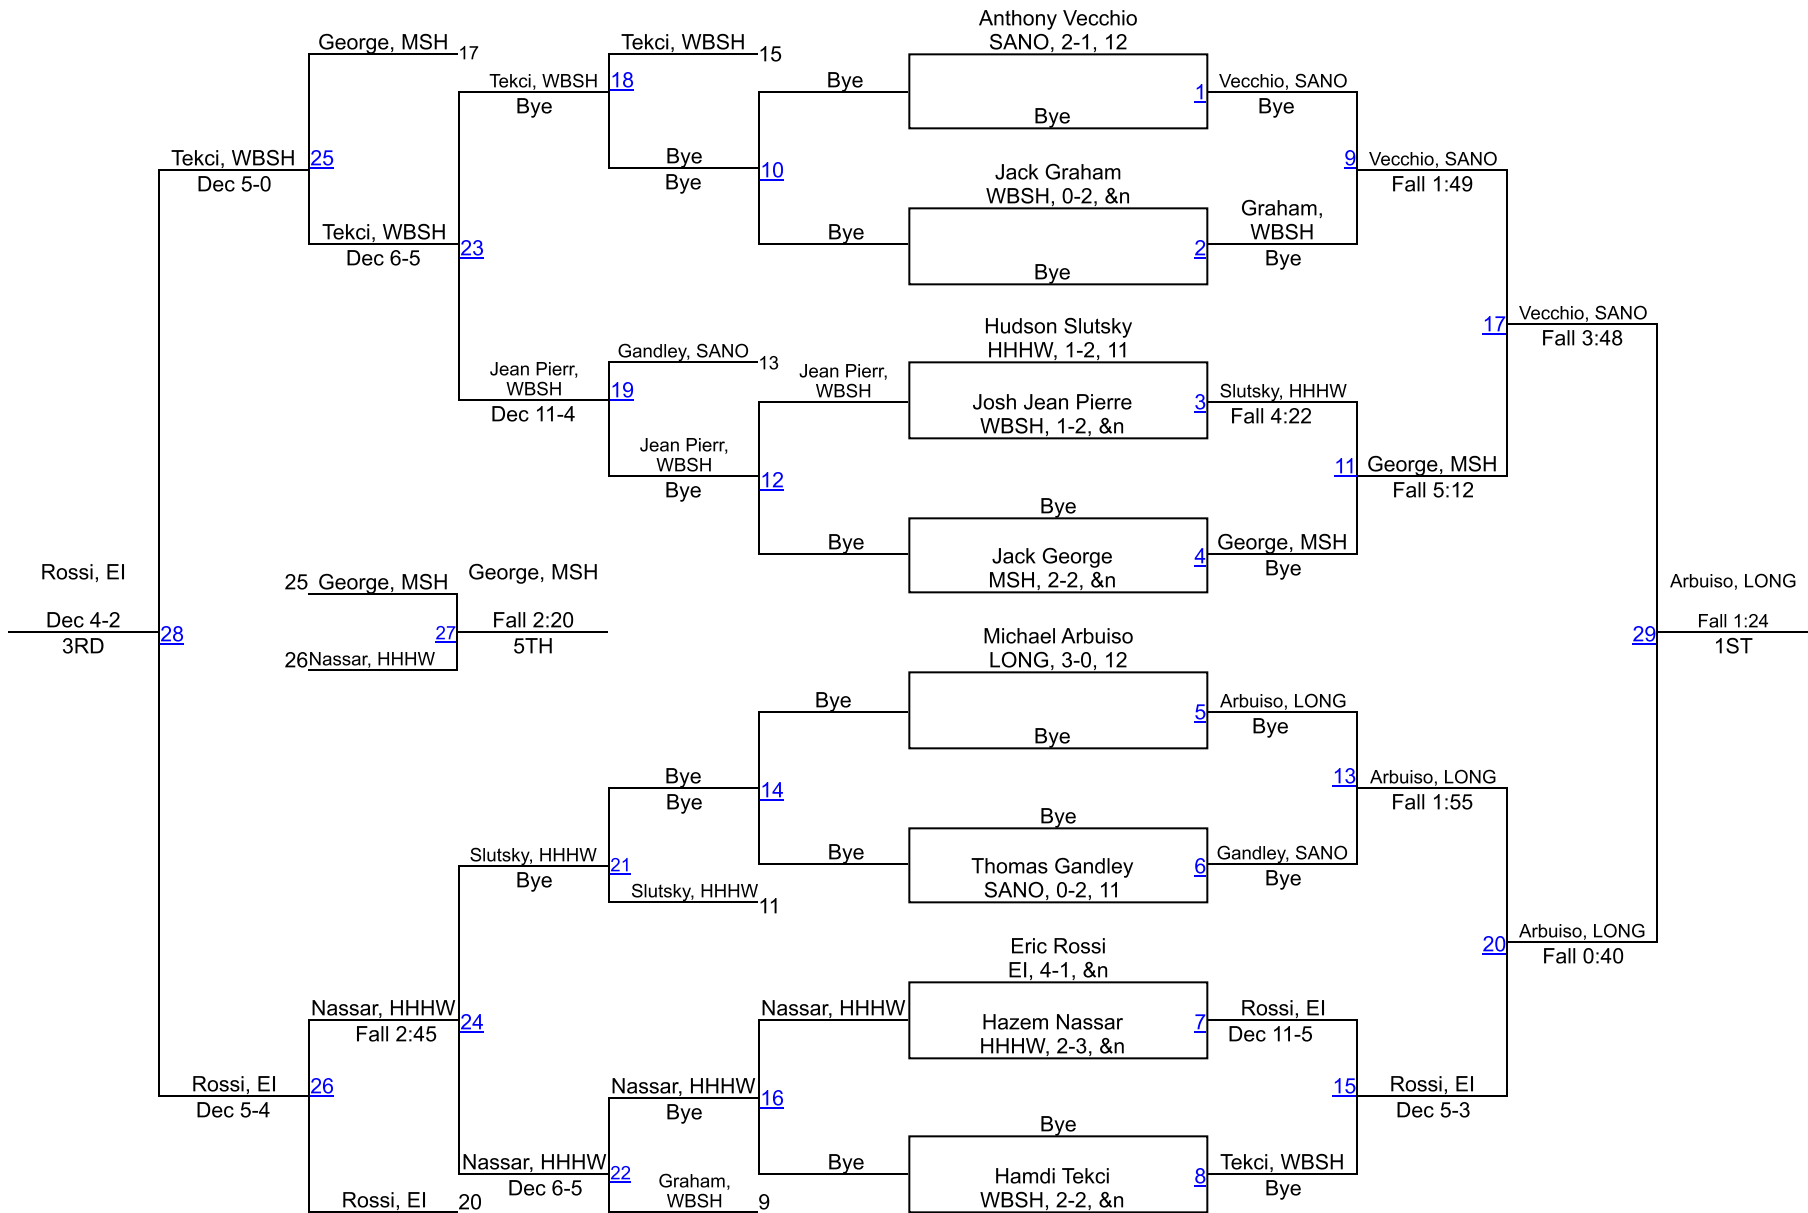

The Colt Classic

102 lbs

The Colt Classic

110 lbs

The Colt Classic

118 lbs

The Colt Classic

132 lbs

The Colt Classic

145 lbs

The Colt Classic

152 lbs

The Colt Classic

160 lbs

The Colt Classic

172 lbs