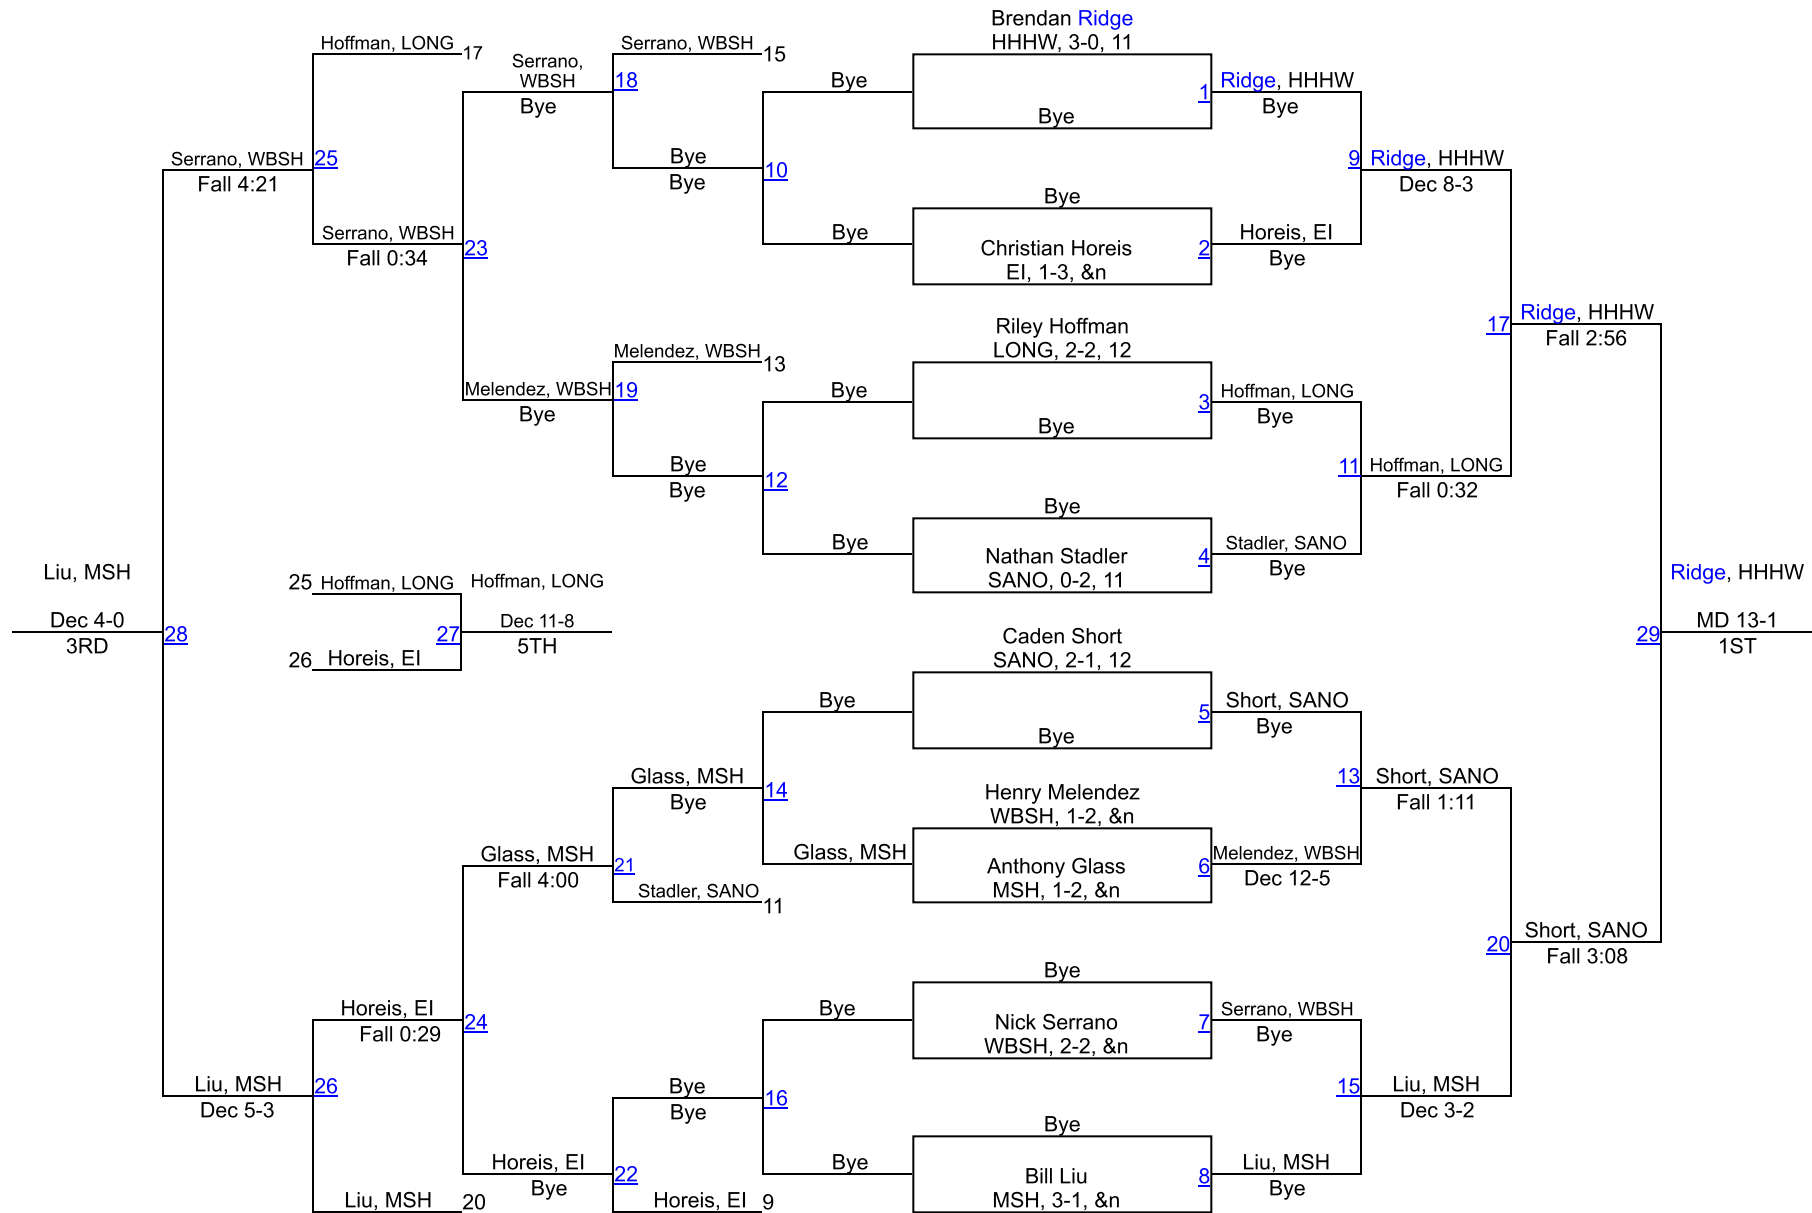

The Colt Classic

145 lbs

The Colt Classic

152 lbs

The Colt Classic

160 lbs

The Colt Classic

172 lbs