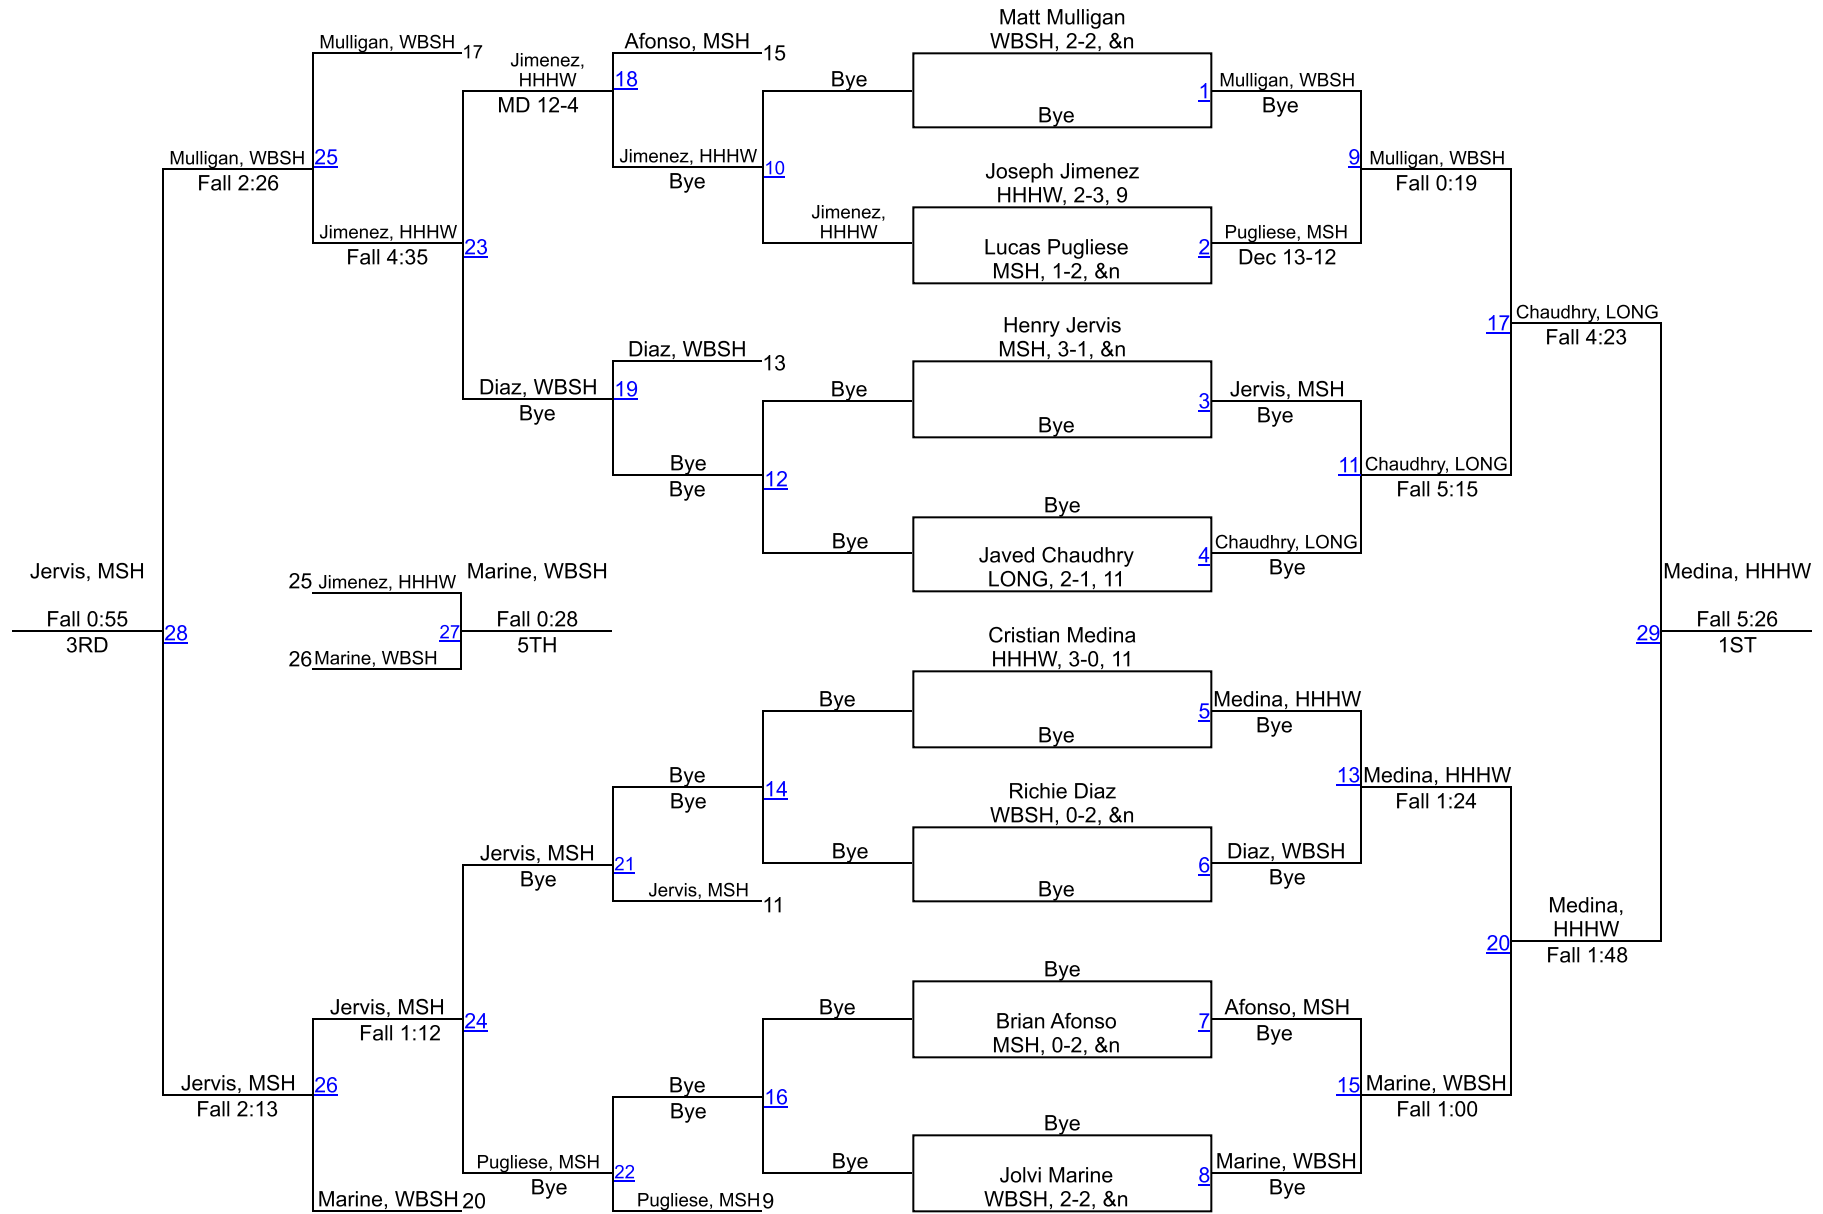

The Colt Classic

102 lbs

The Colt Classic

110 lbs

The Colt Classic

118 lbs

The Colt Classic

132 lbs

The Colt Classic

145 lbs

The Colt Classic

152 lbs

The Colt Classic

160 lbs

The Colt Classic

172 lbs