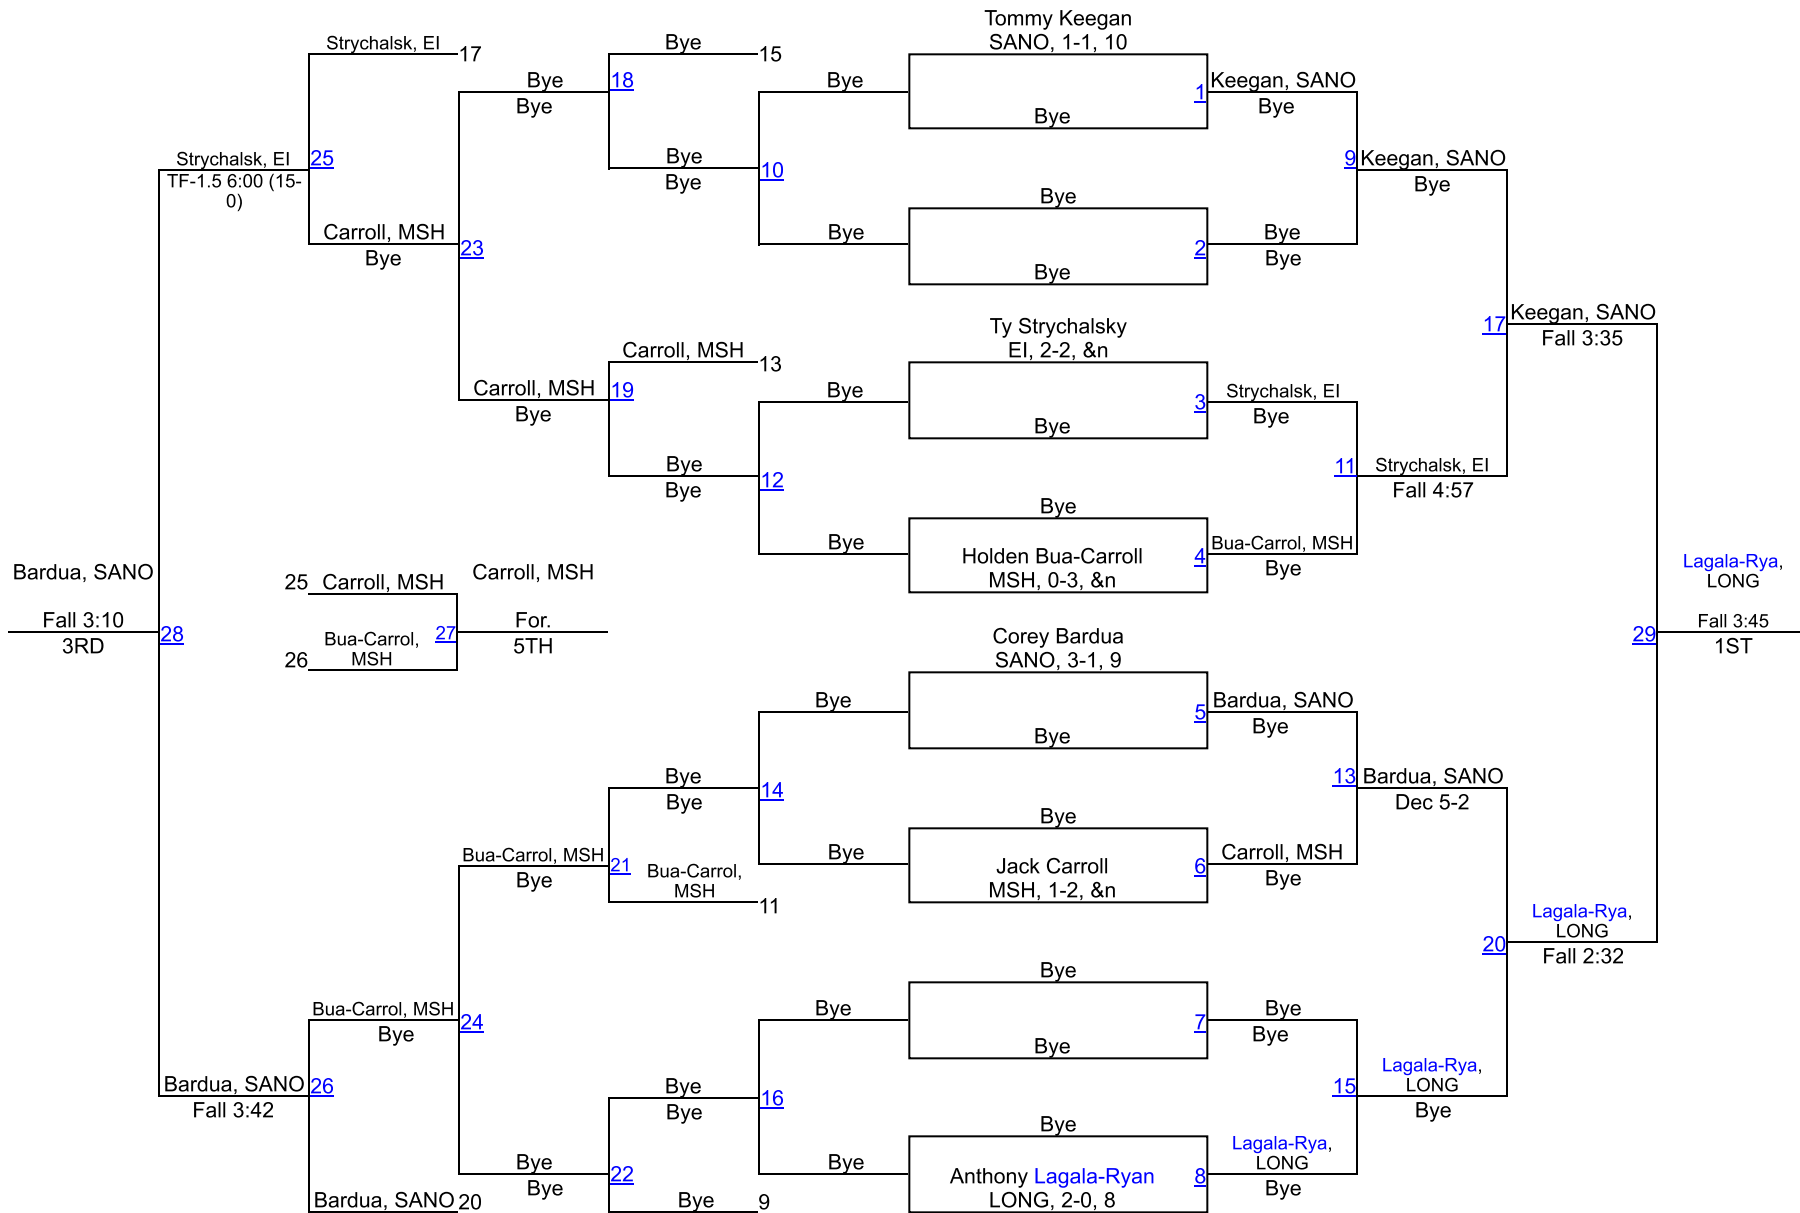

The Colt Classic

102 lbs

The Colt Classic

110 lbs

The Colt Classic

118 lbs

The Colt Classic

132 lbs

The Colt Classic

145 lbs

The Colt Classic

152 lbs

The Colt Classic

160 lbs

The Colt Classic

172 lbs