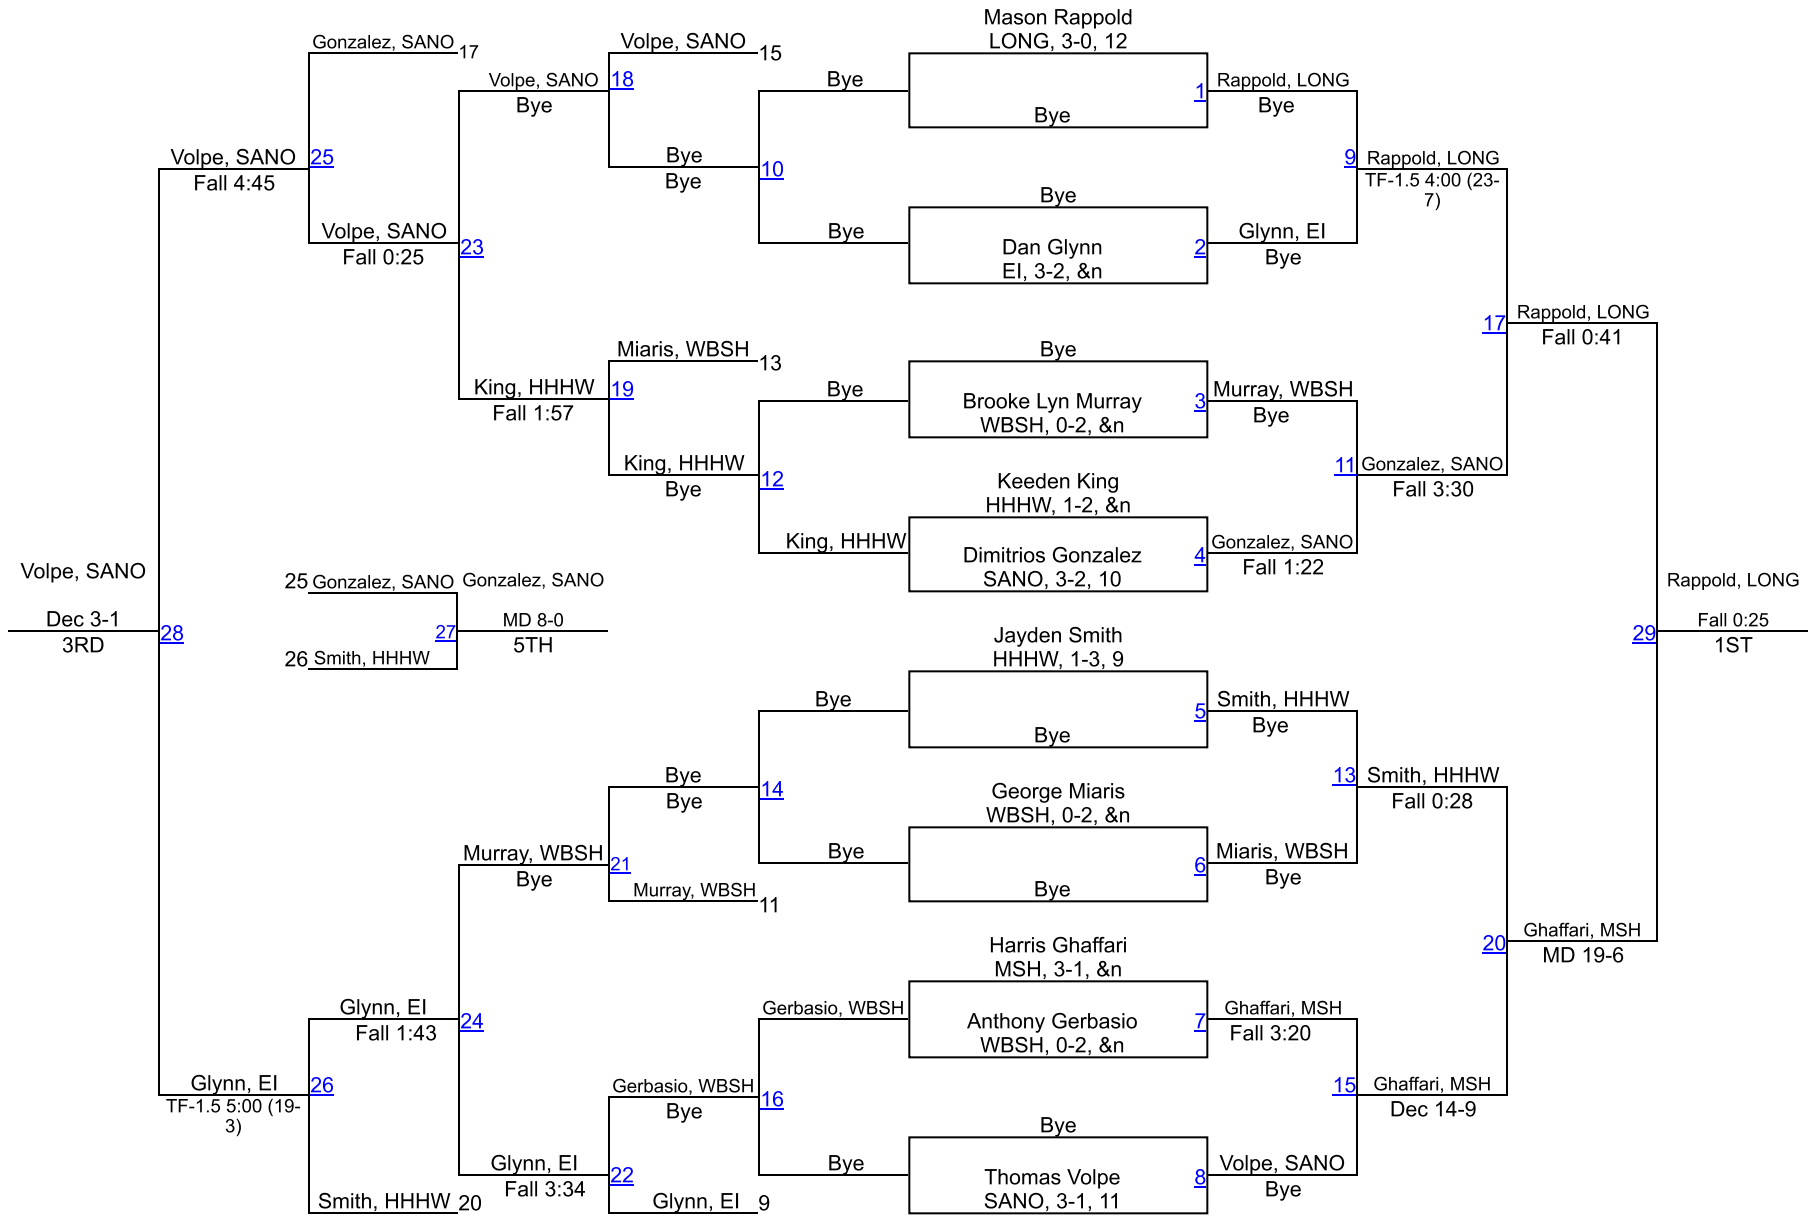

The Colt Classic

145 lbs

The Colt Classic

152 lbs

The Colt Classic

160 lbs

The Colt Classic

172 lbs