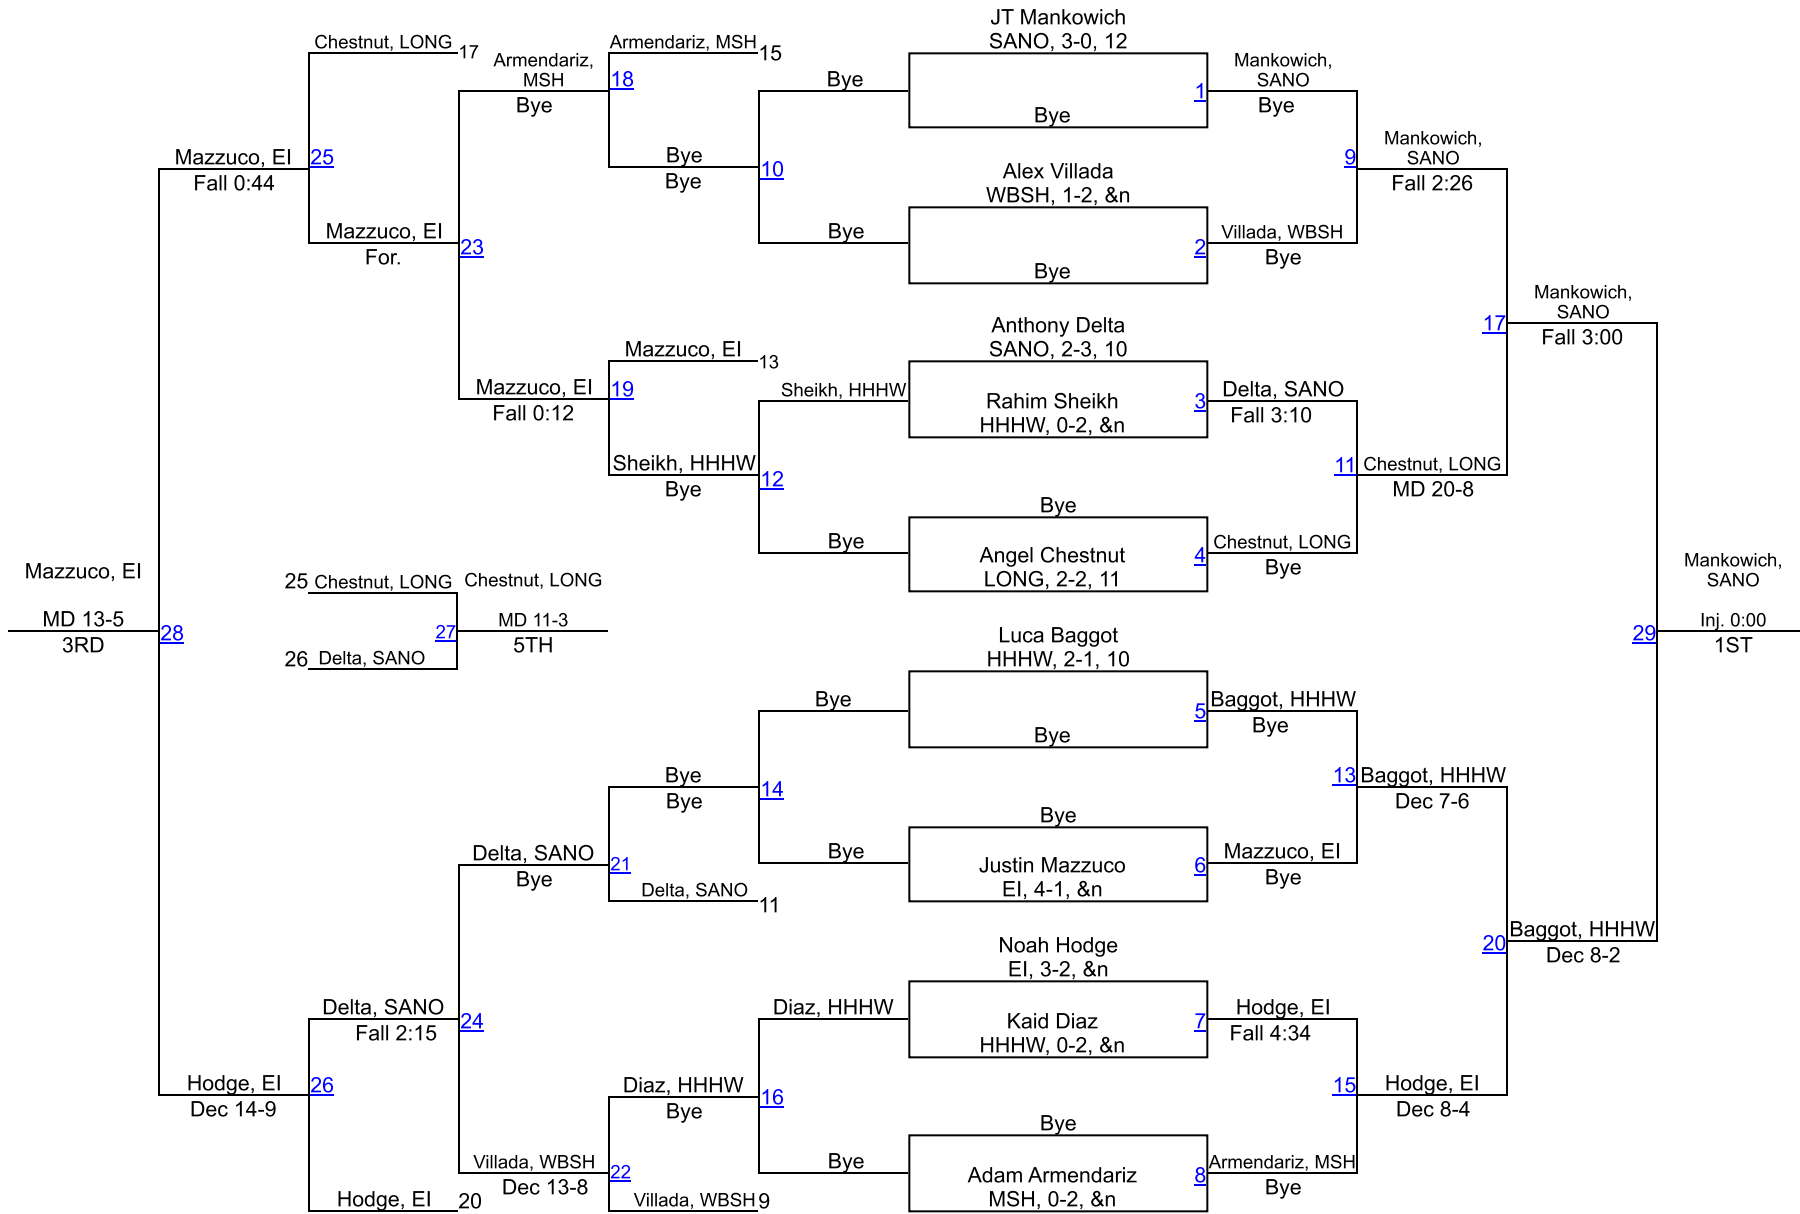

The Colt Classic

102 lbs

The Colt Classic

110 lbs

The Colt Classic

118 lbs

The Colt Classic

132 lbs

The Colt Classic

145 lbs

The Colt Classic

152 lbs

The Colt Classic

160 lbs

The Colt Classic

172 lbs