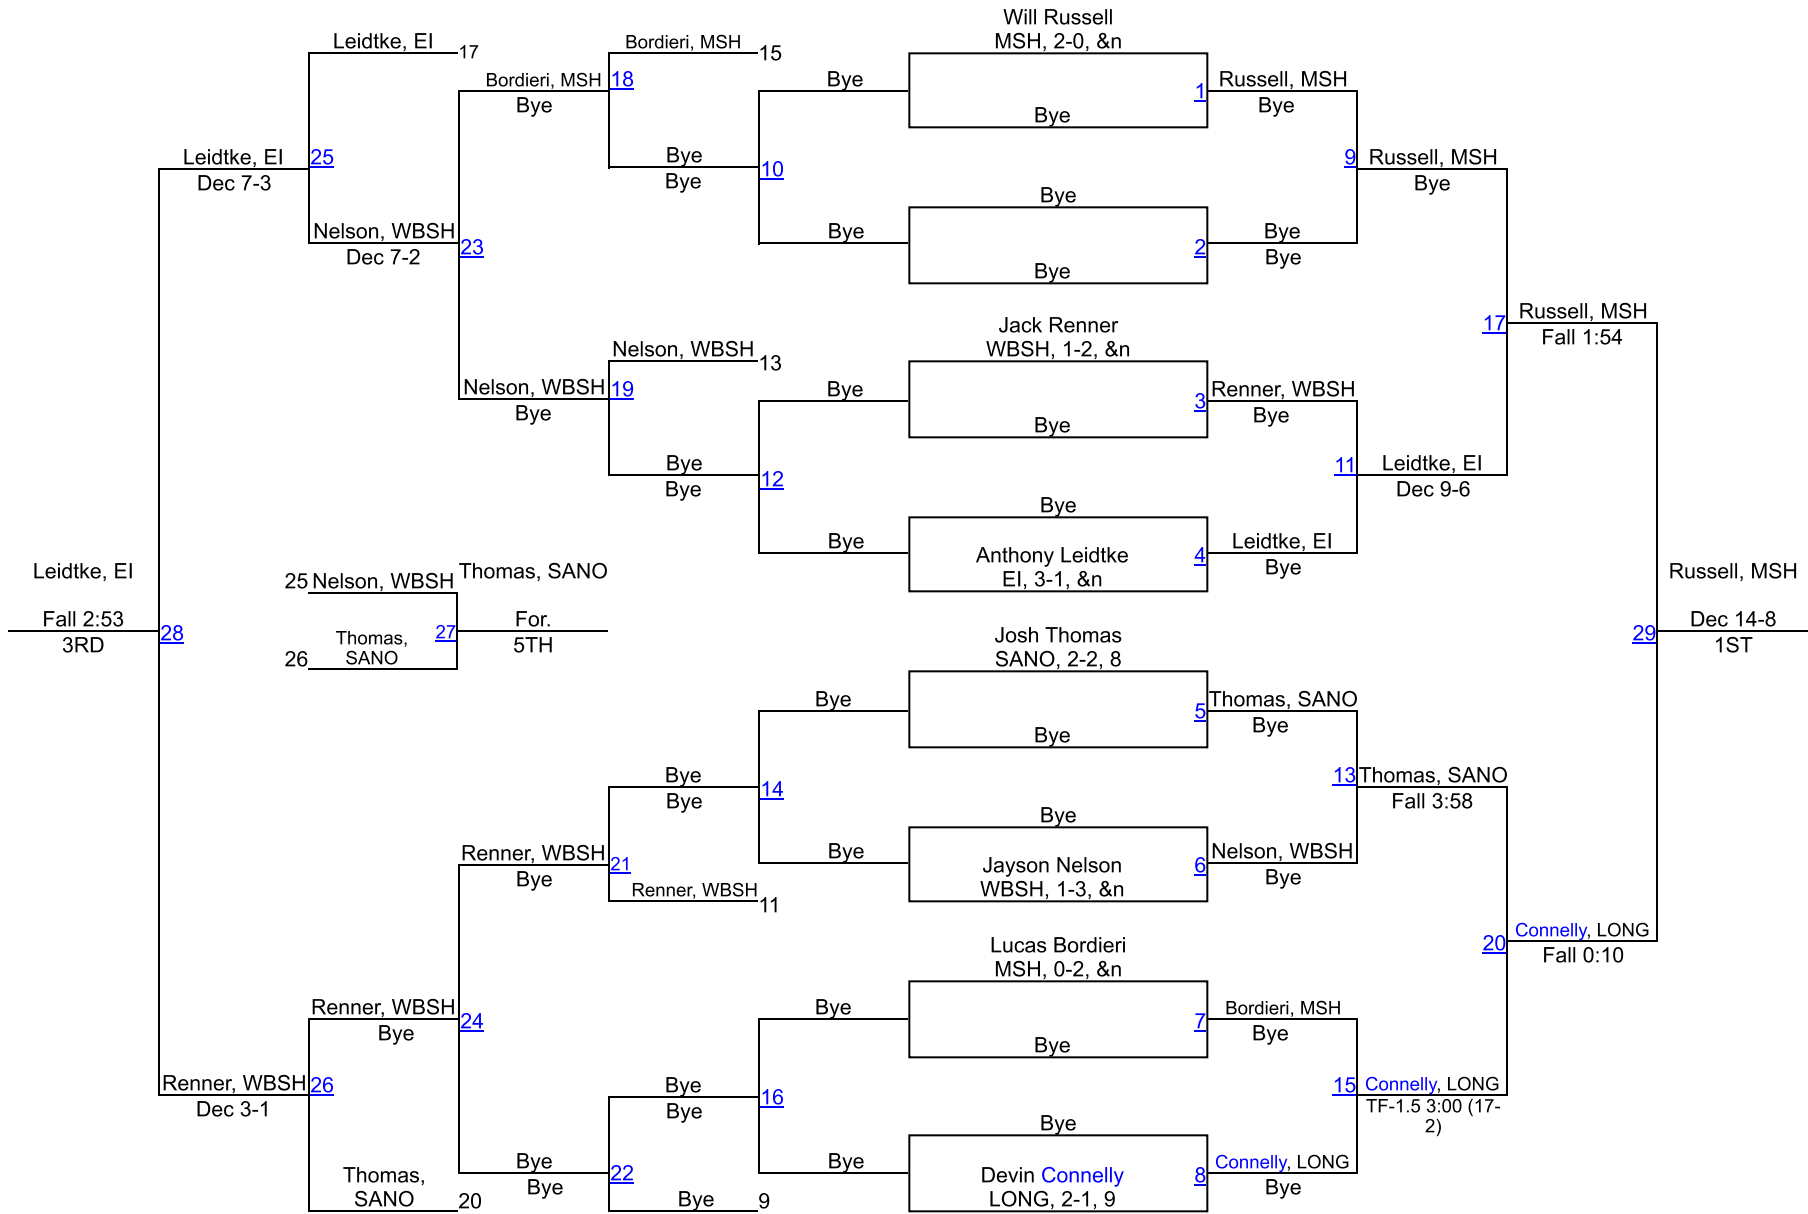

The Colt Classic

102 lbs

The Colt Classic

110 lbs

The Colt Classic

118 lbs

The Colt Classic

132 lbs

The Colt Classic

145 lbs

The Colt Classic

152 lbs

The Colt Classic

160 lbs

The Colt Classic

172 lbs