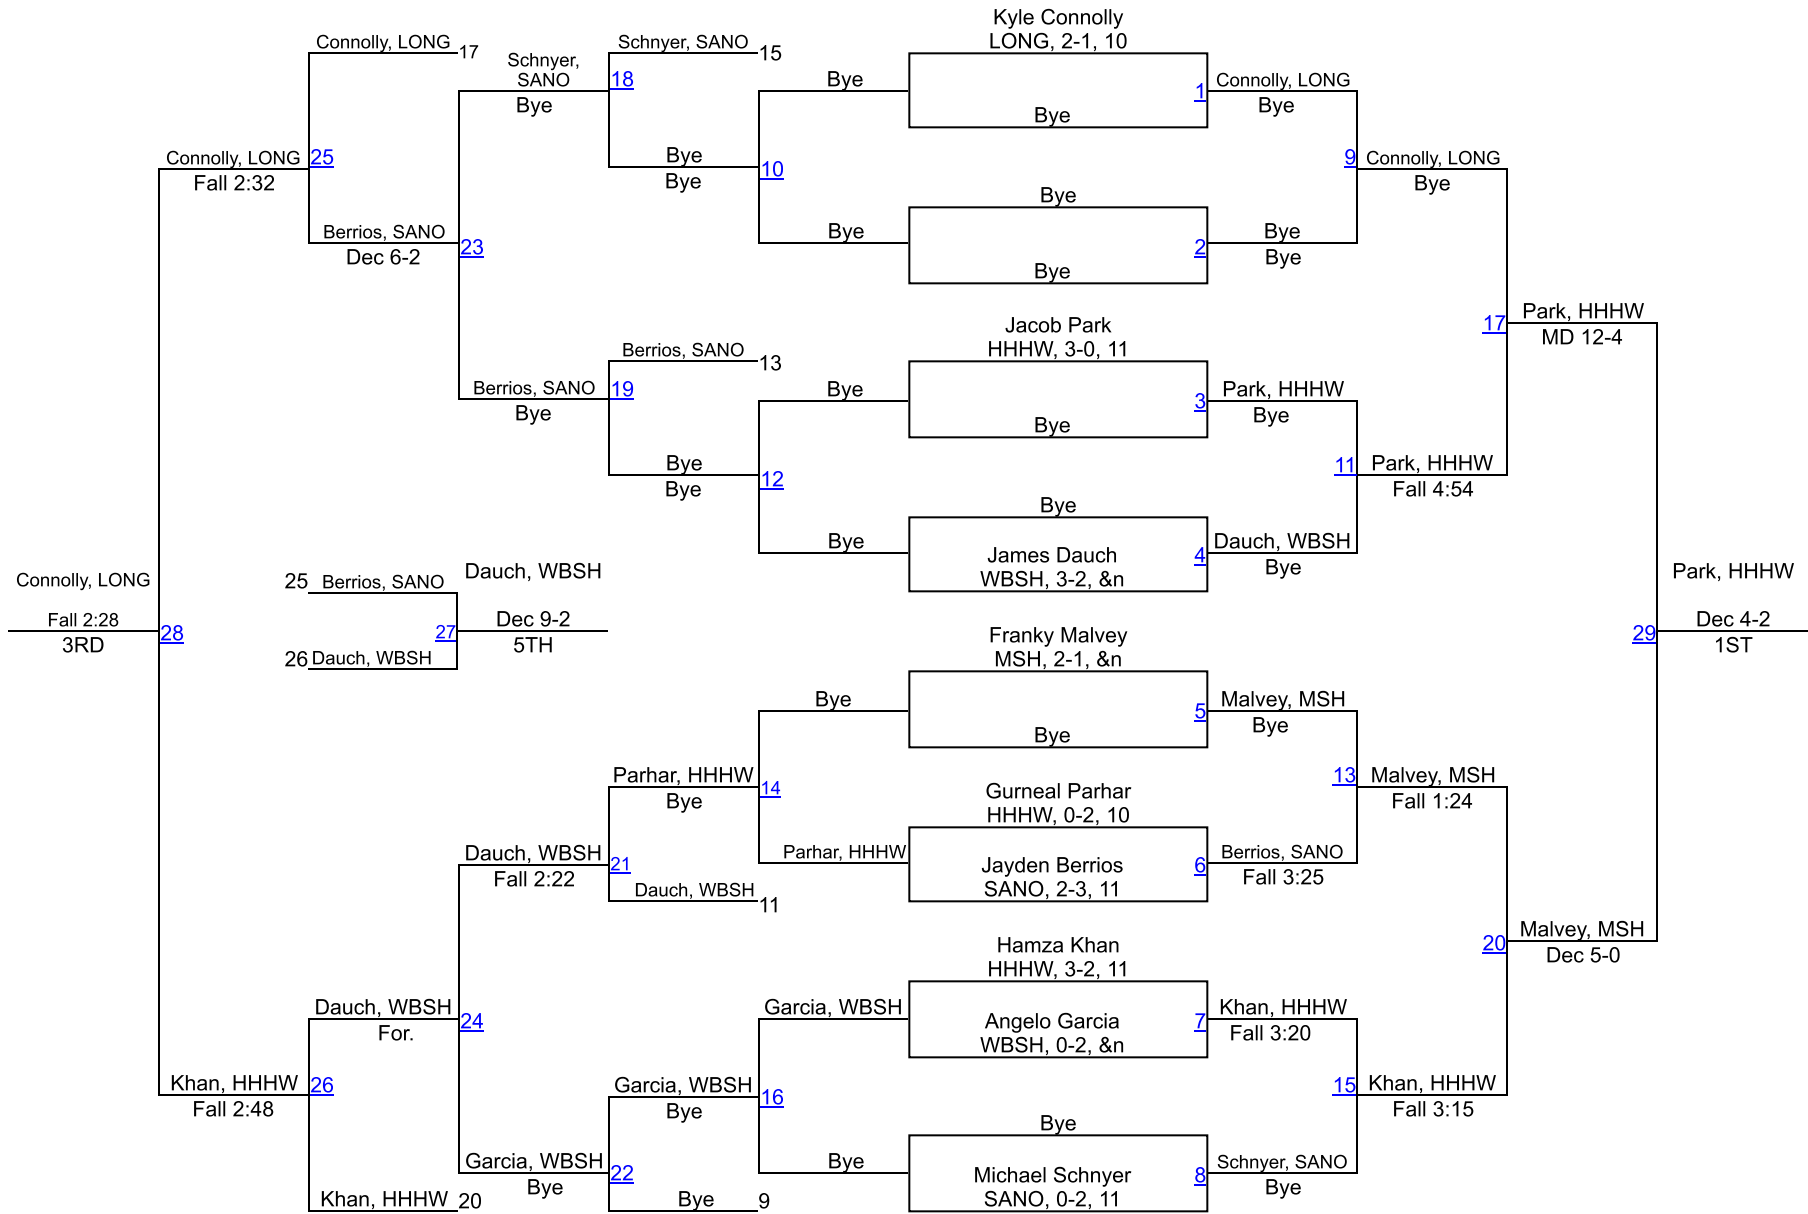

The Colt Classic

102 lbs

The Colt Classic

110 lbs

The Colt Classic

118 lbs

The Colt Classic

132 lbs

The Colt Classic

145 lbs

The Colt Classic

152 lbs

The Colt Classic

160 lbs

The Colt Classic

172 lbs