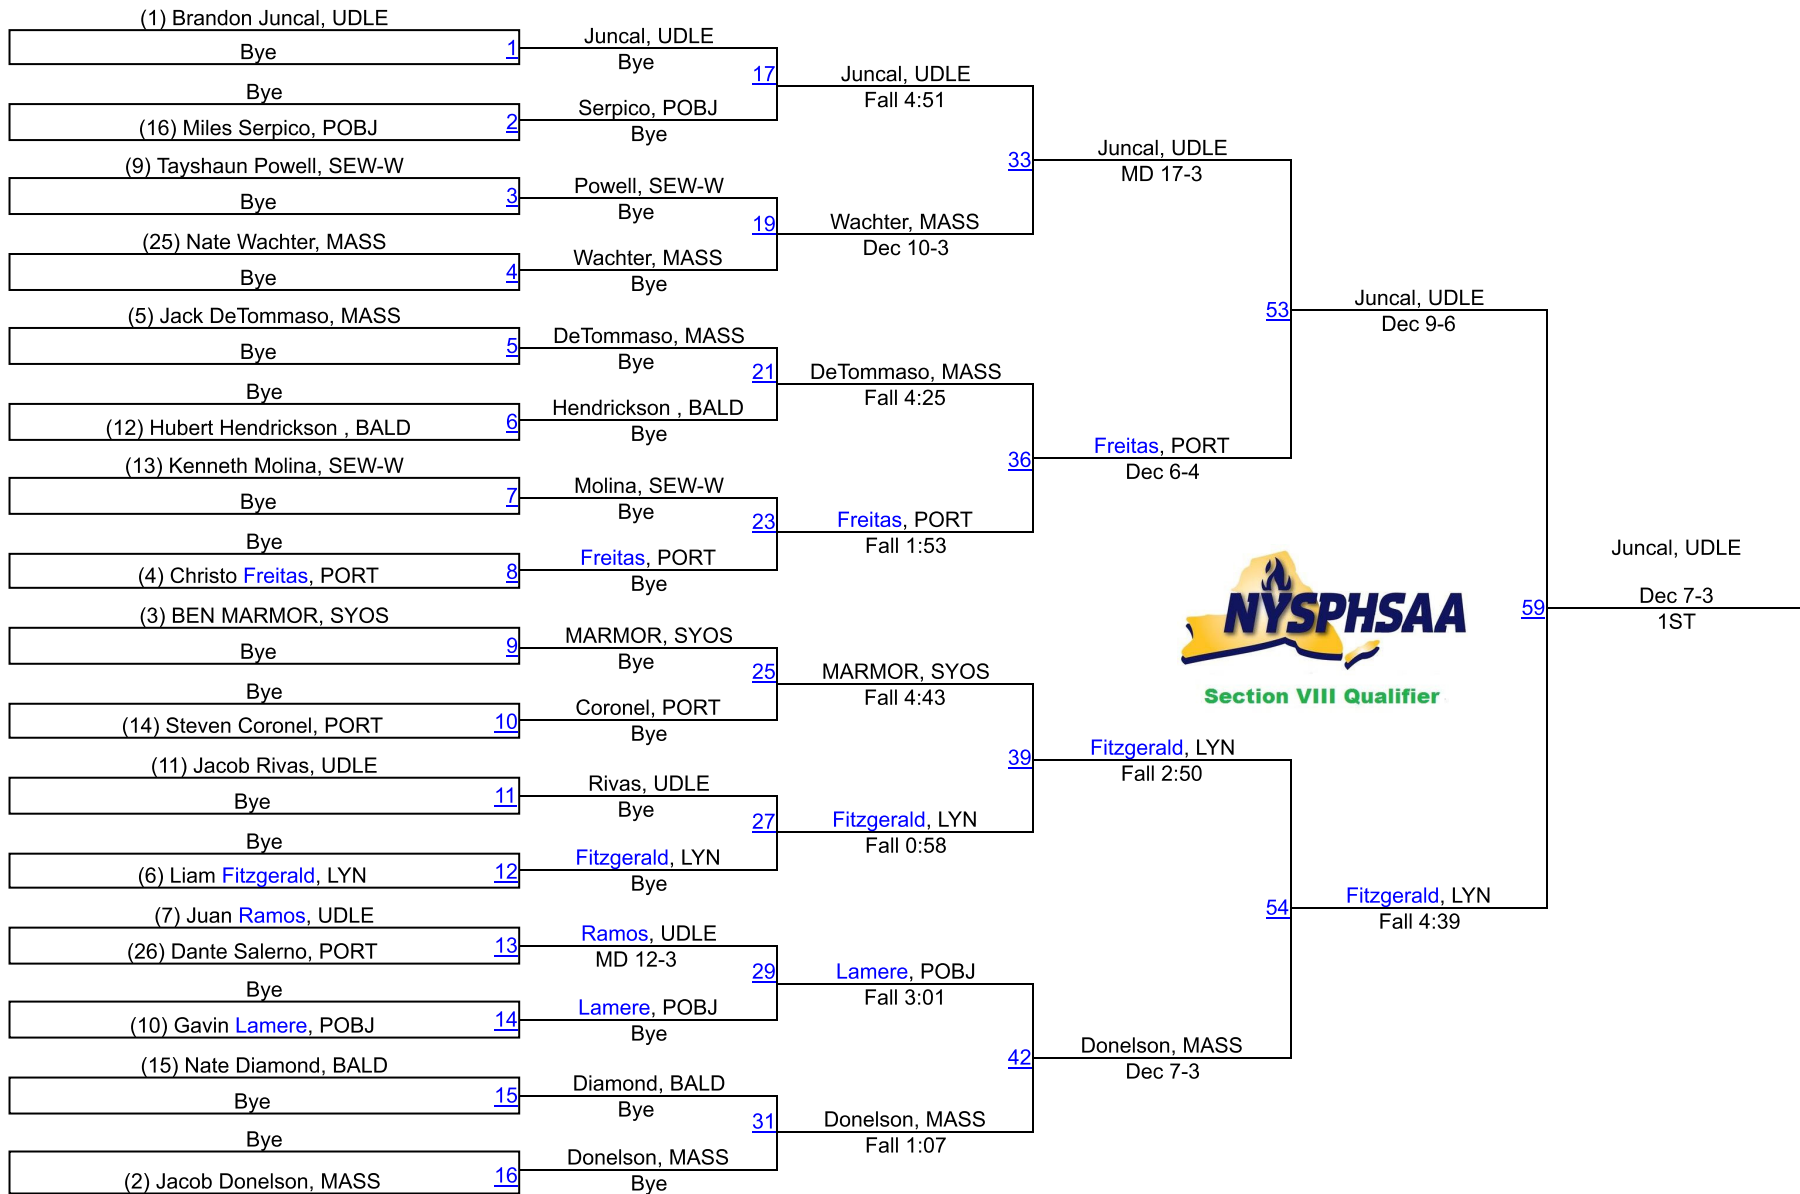

2022 SECTION 8 QUALIFIER #2-UNIONDALE HS

126