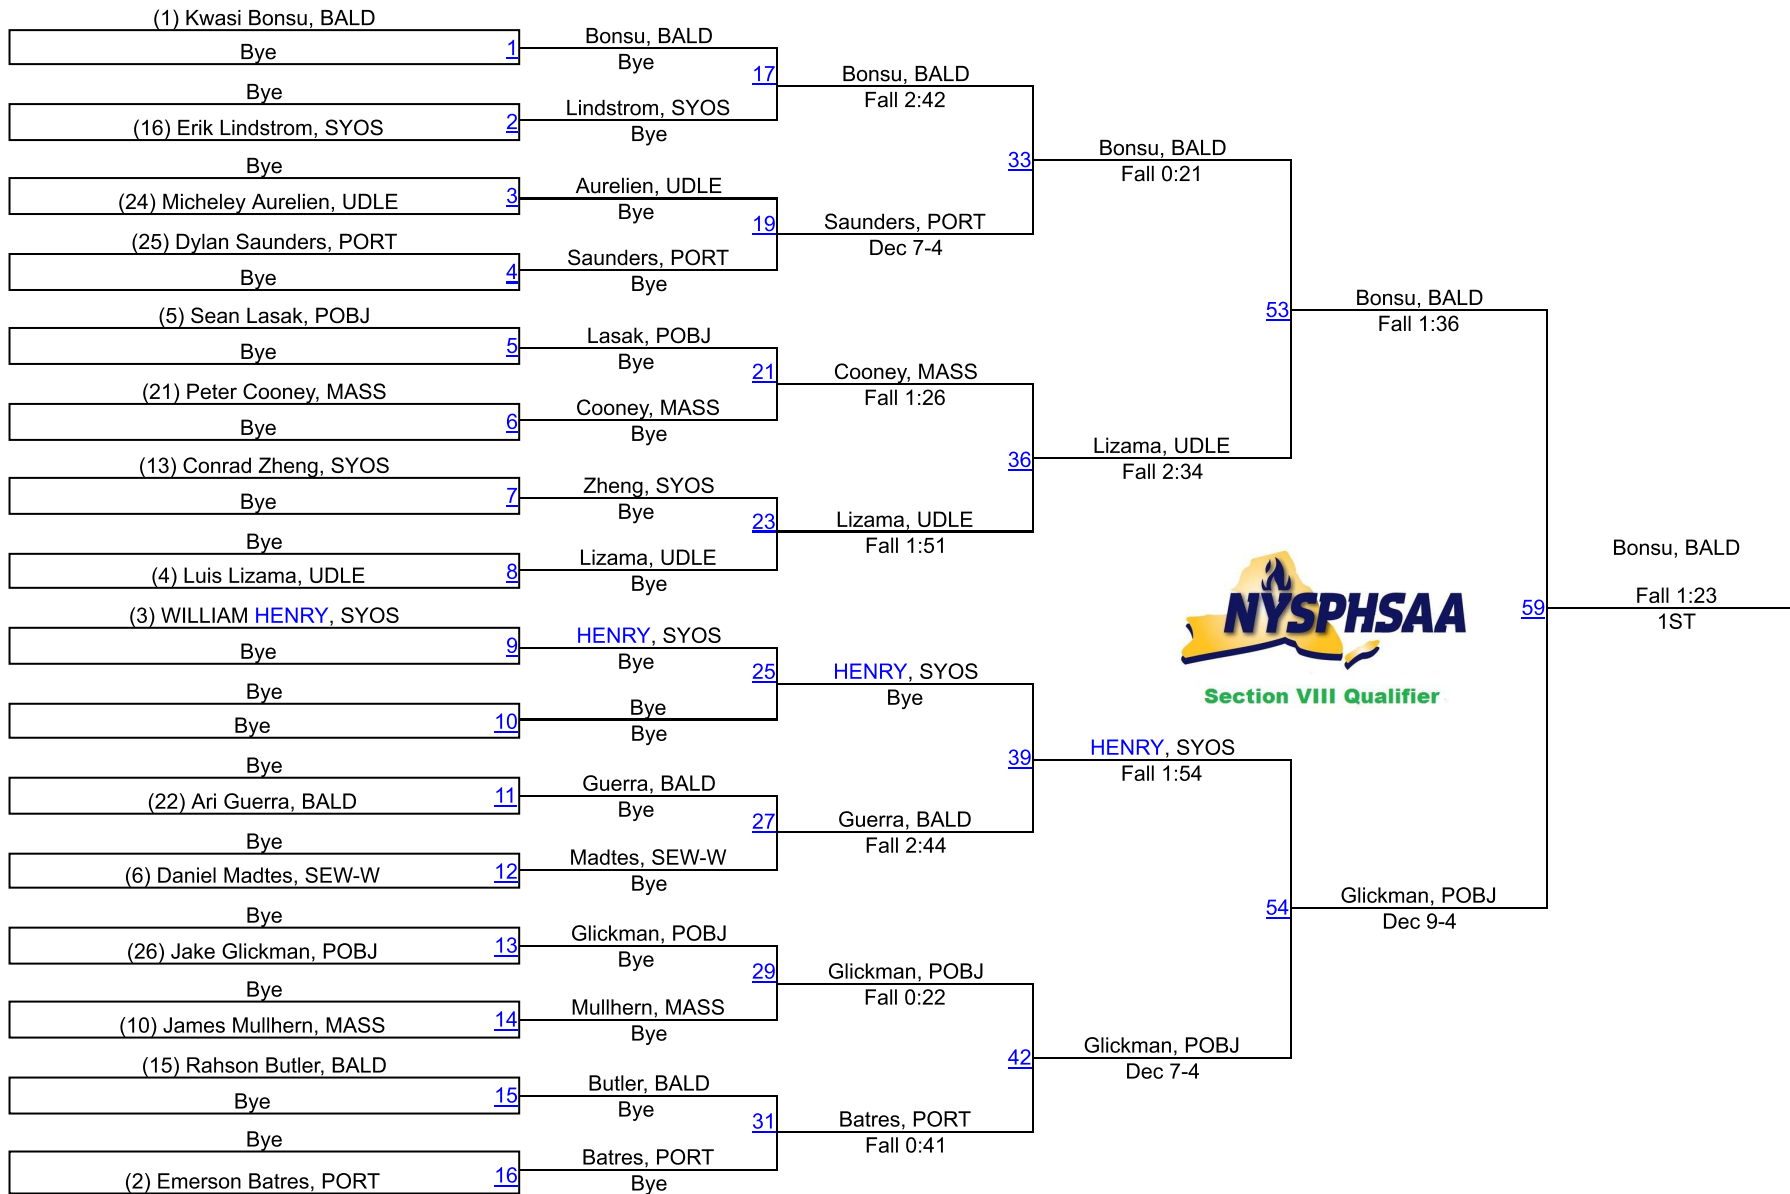

2022 SECTION 8 QUALIFIER #2-UNIONDALE HS

189