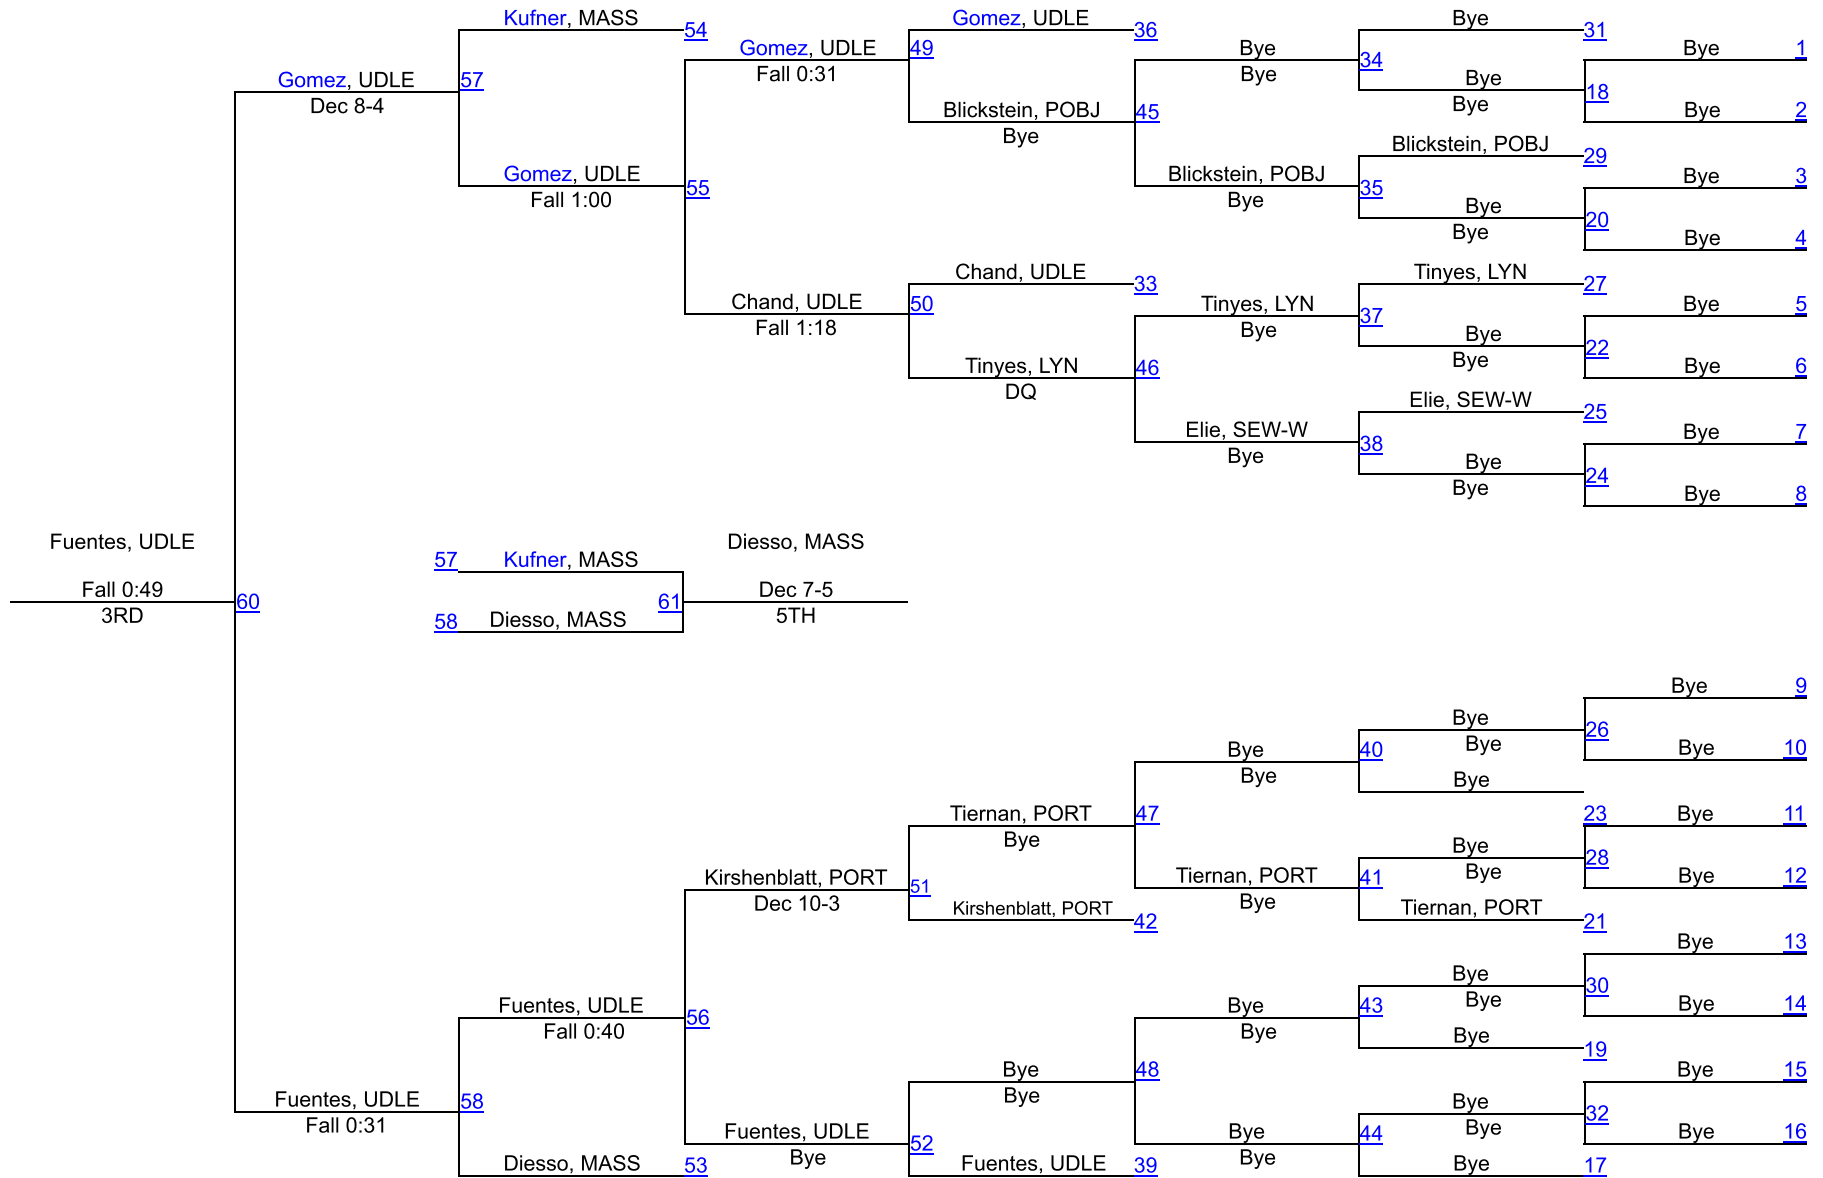

# 2022 SECTION 8 QUALIFIER #2-UNIONDALE HS

102