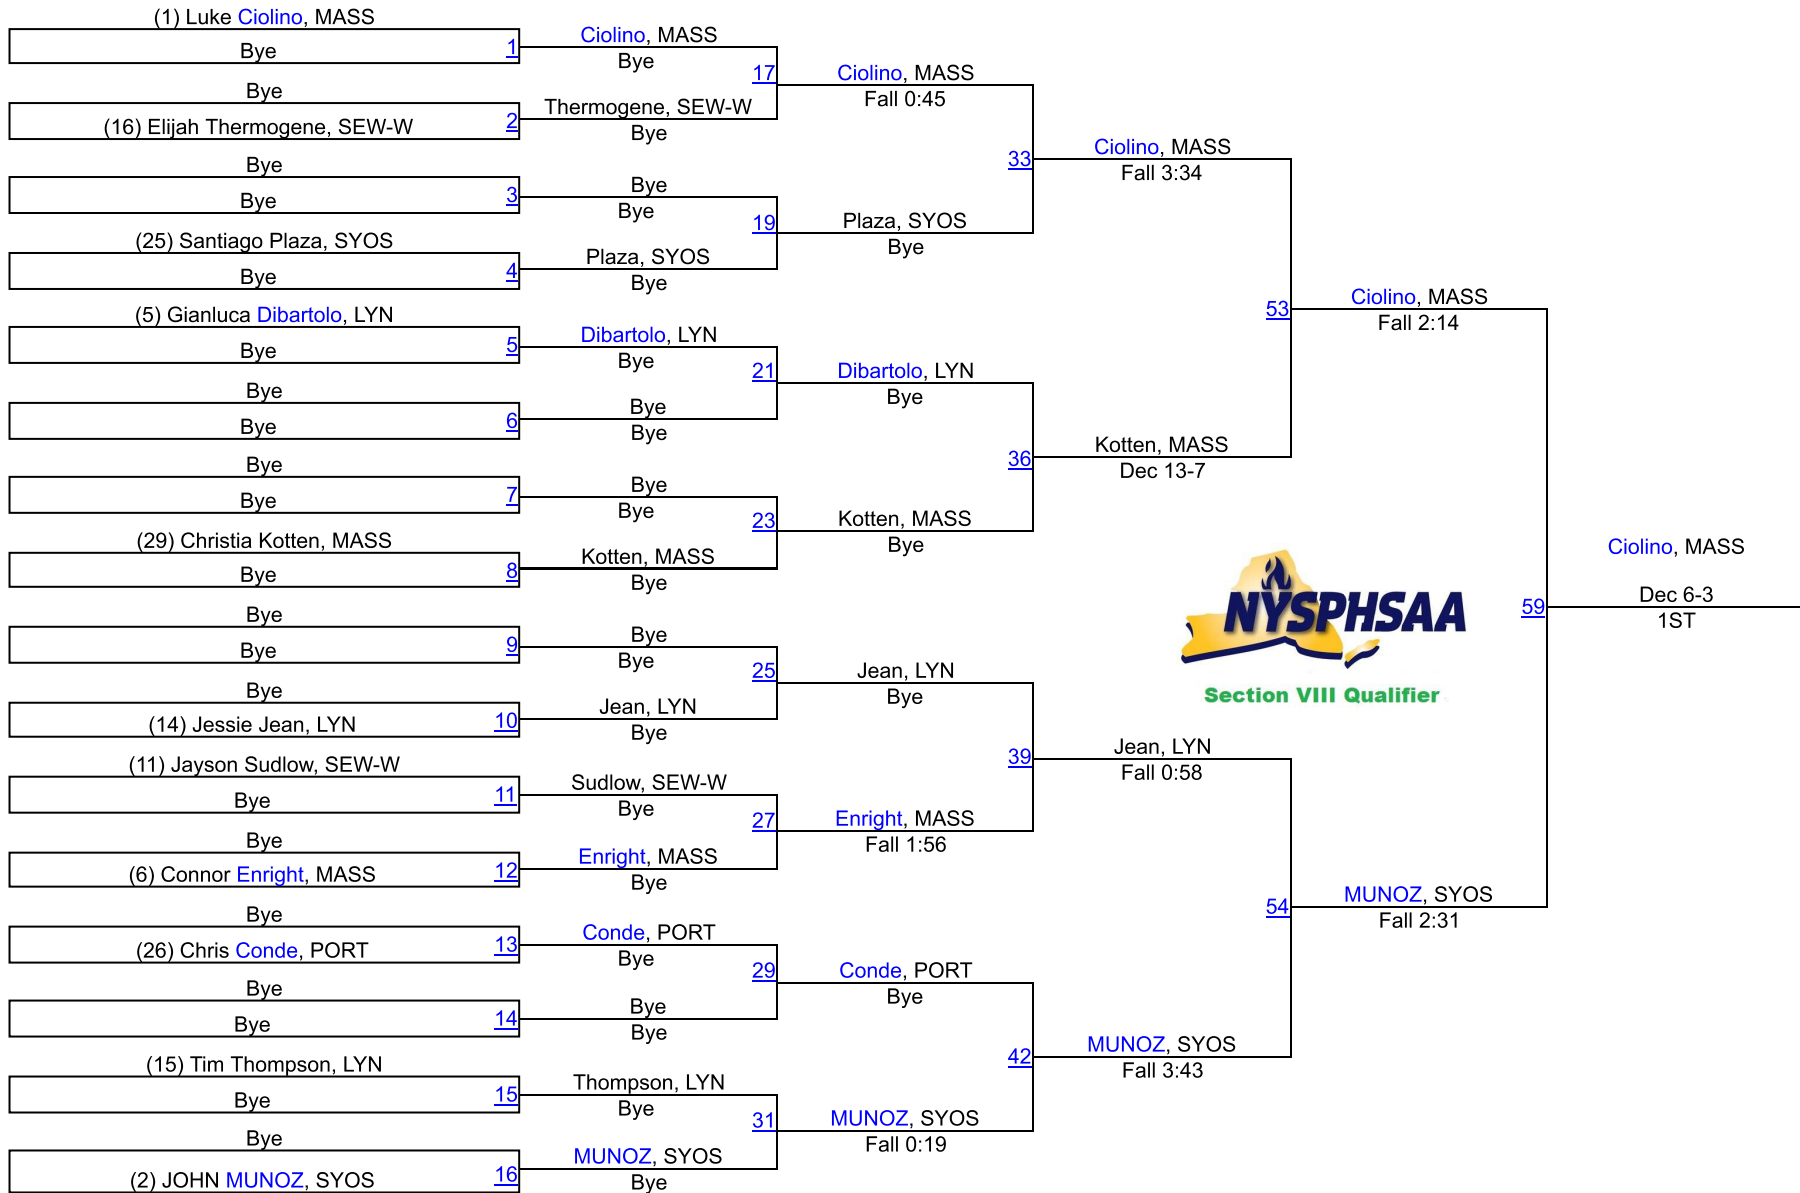

2022 SECTION 8 QUALIFIER #2-UNIONDALE HS

160