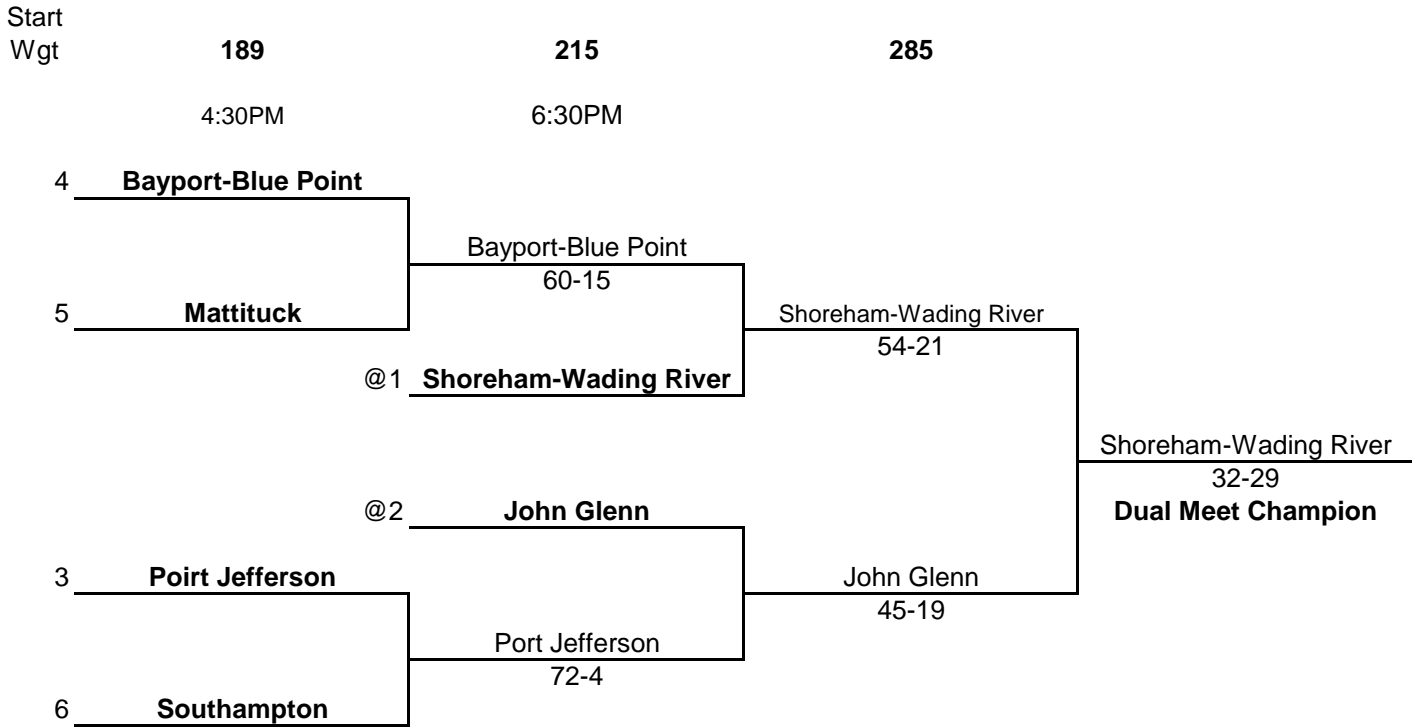

2022 Section XI D2 Dual Meet Championship

Wednesday January 19 at Higher Seed

Saturday January 22 at Bay Shore

2 Spectators per Athlete

Quarterfinals and Semifinals hosted by the #1 and #2 seeds
Finals at Bay Shore