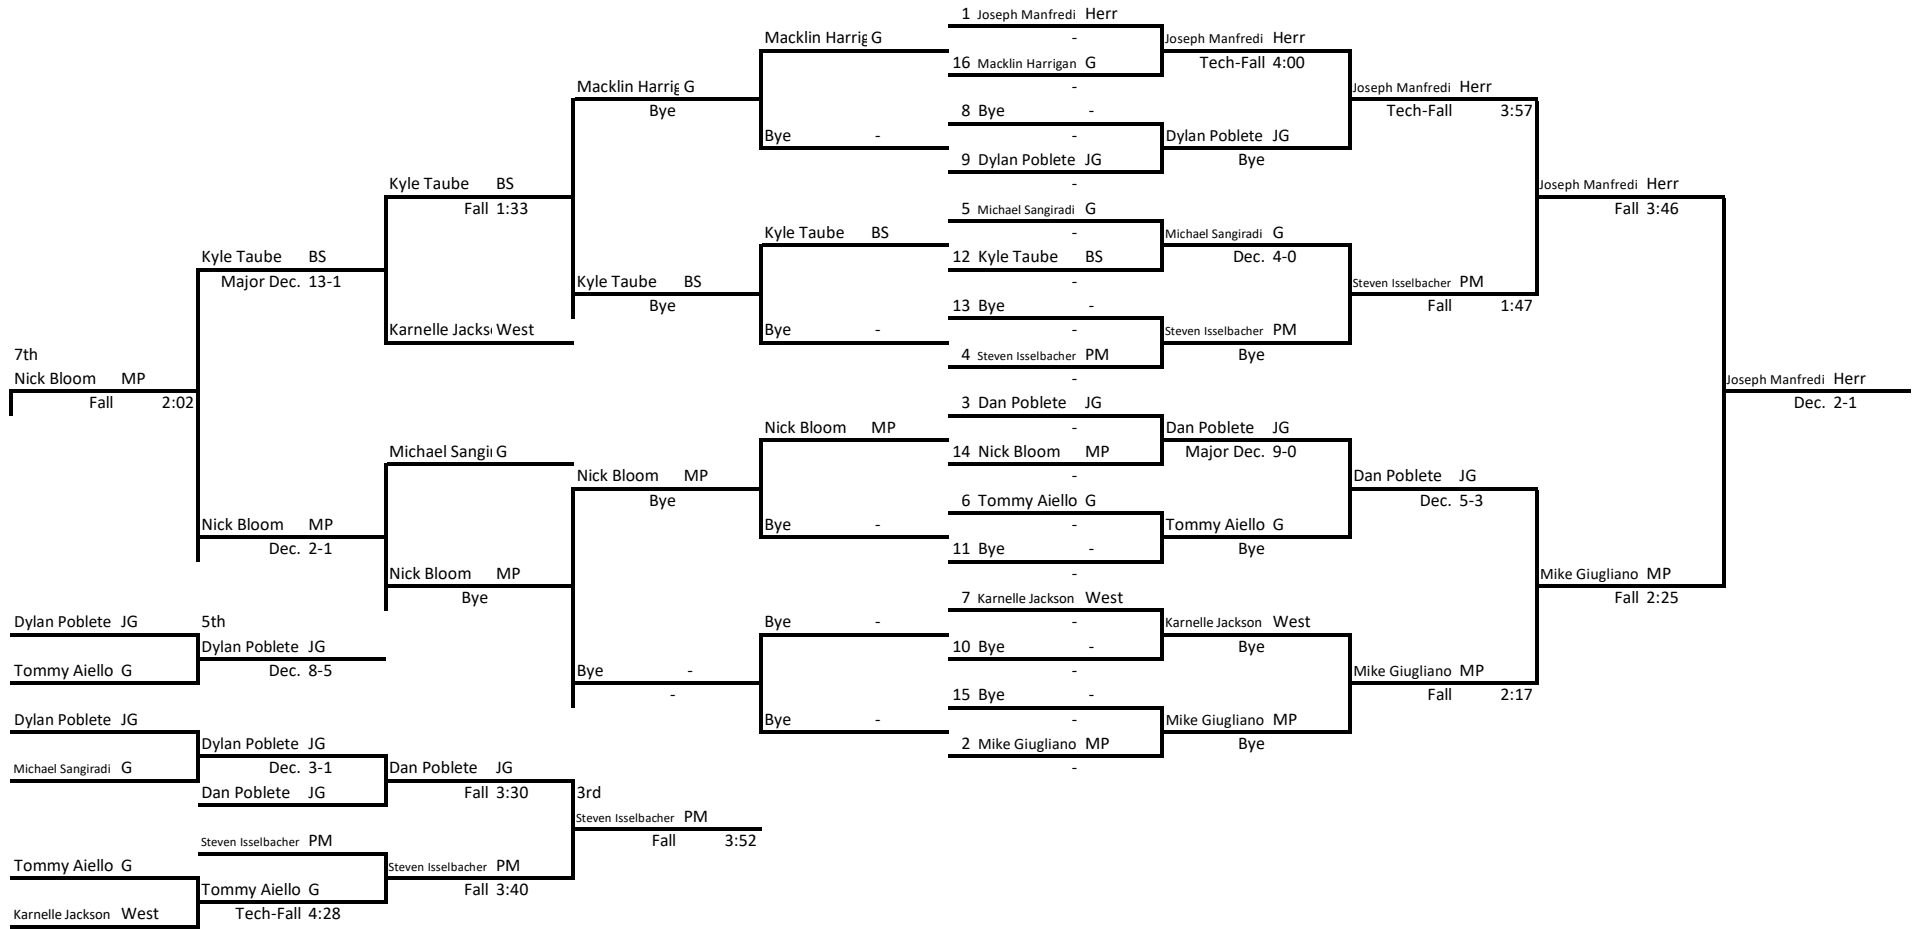

2019 Raider Invitational

Weight: 99

2019 Raider Invitational

Weight: 106

2019 Raider Invitational

Weight: 113

2019 Raider Invitational

Weight: 120

2019 Raider Invitational

Weight Class: 285