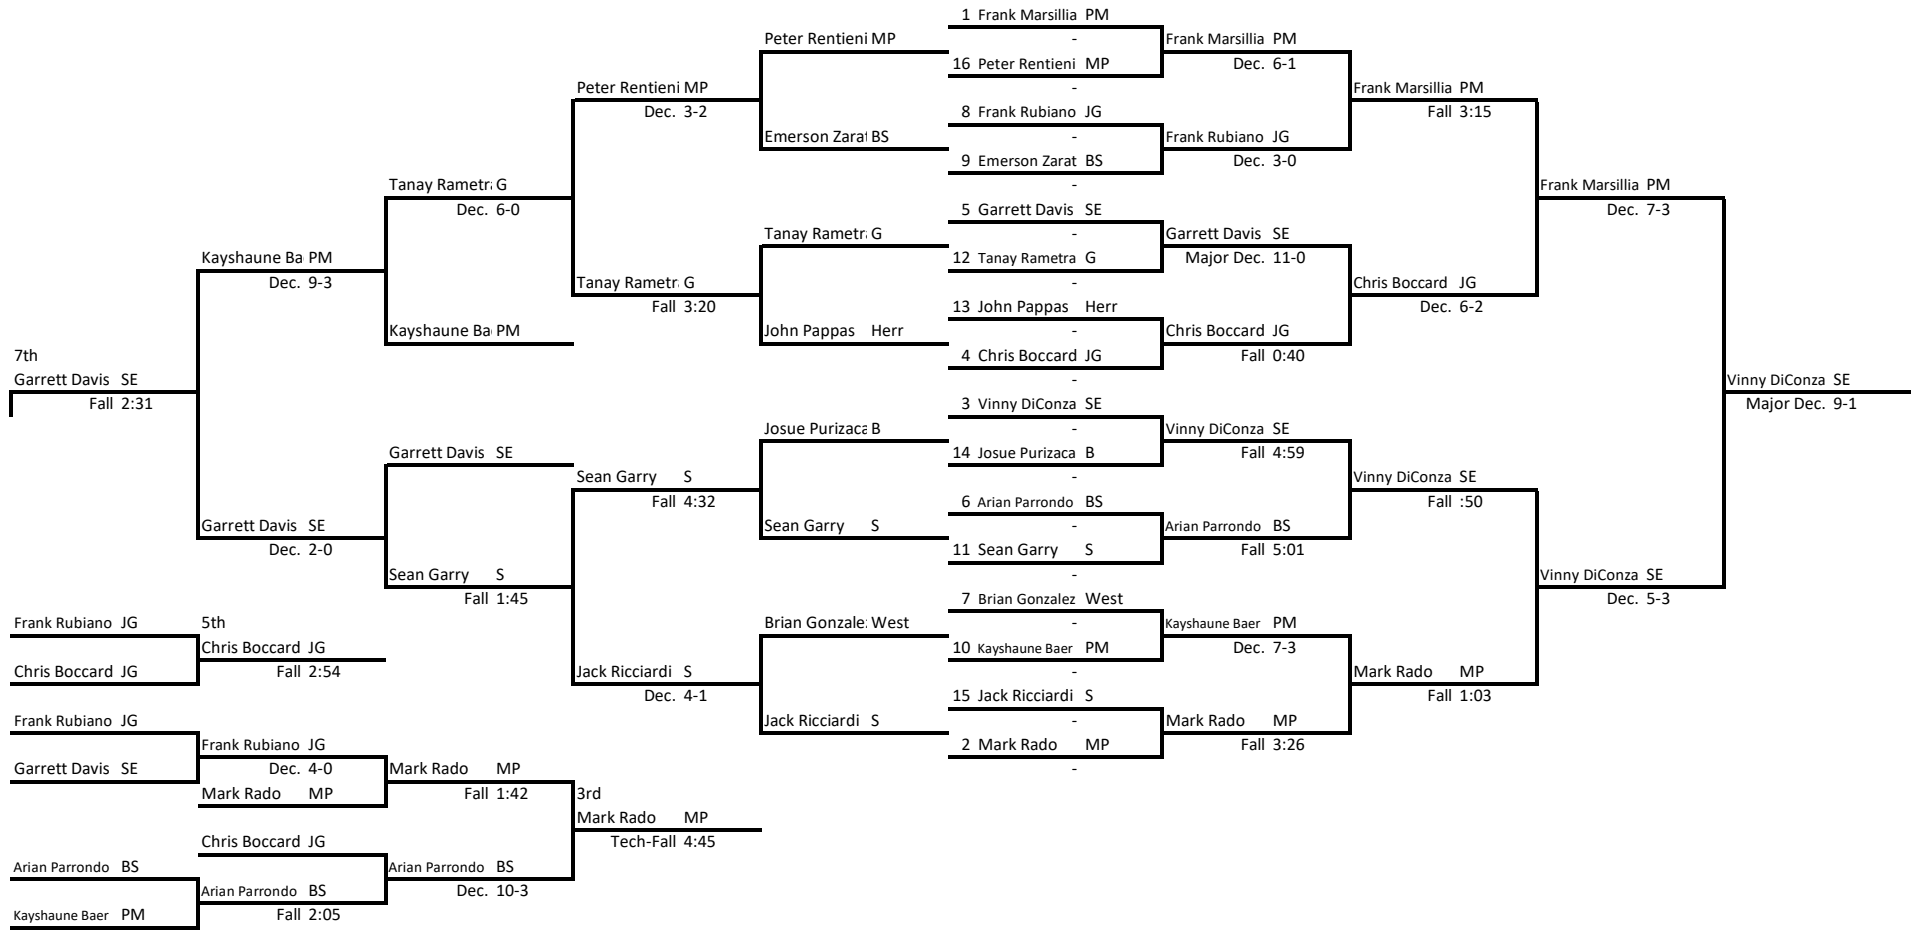

2019 Raider Invitational

Weight: 99

2019 Raider Invitational

Weight: 106

2019 Raider Invitational

Weight: 113

2019 Raider Invitational

Weight: 120

2019 Raider Invitational

Weight Class: 285