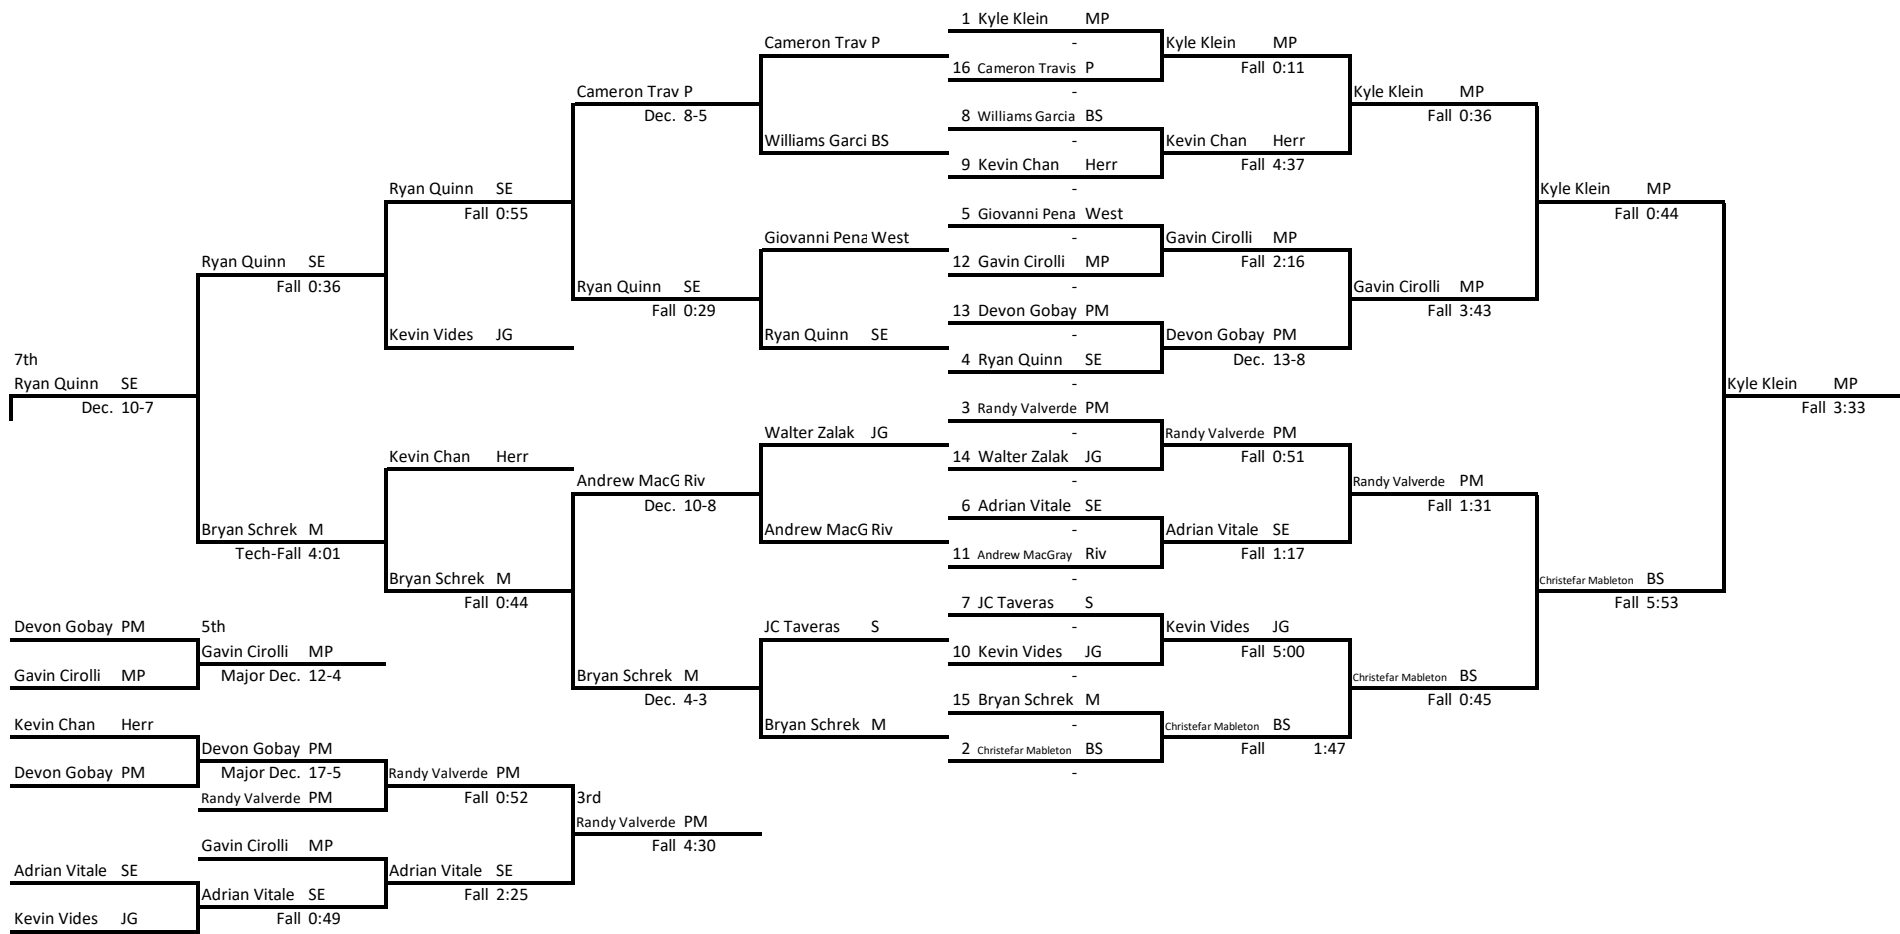

2019 Raider Invitational

Weight: 99

2019 Raider Invitational

Weight: 106

2019 Raider Invitational

Weight: 113

2019 Raider Invitational

Weight: 120

2019 Raider Invitational

Weight: 126

2019 Raider Invitational

Weight Class: 145

2019 Raider Invitational

Weight Class: 152

2019 Raider Invitational

Weight Class: 160

2019 Raider Invitational

Weight Class: 285