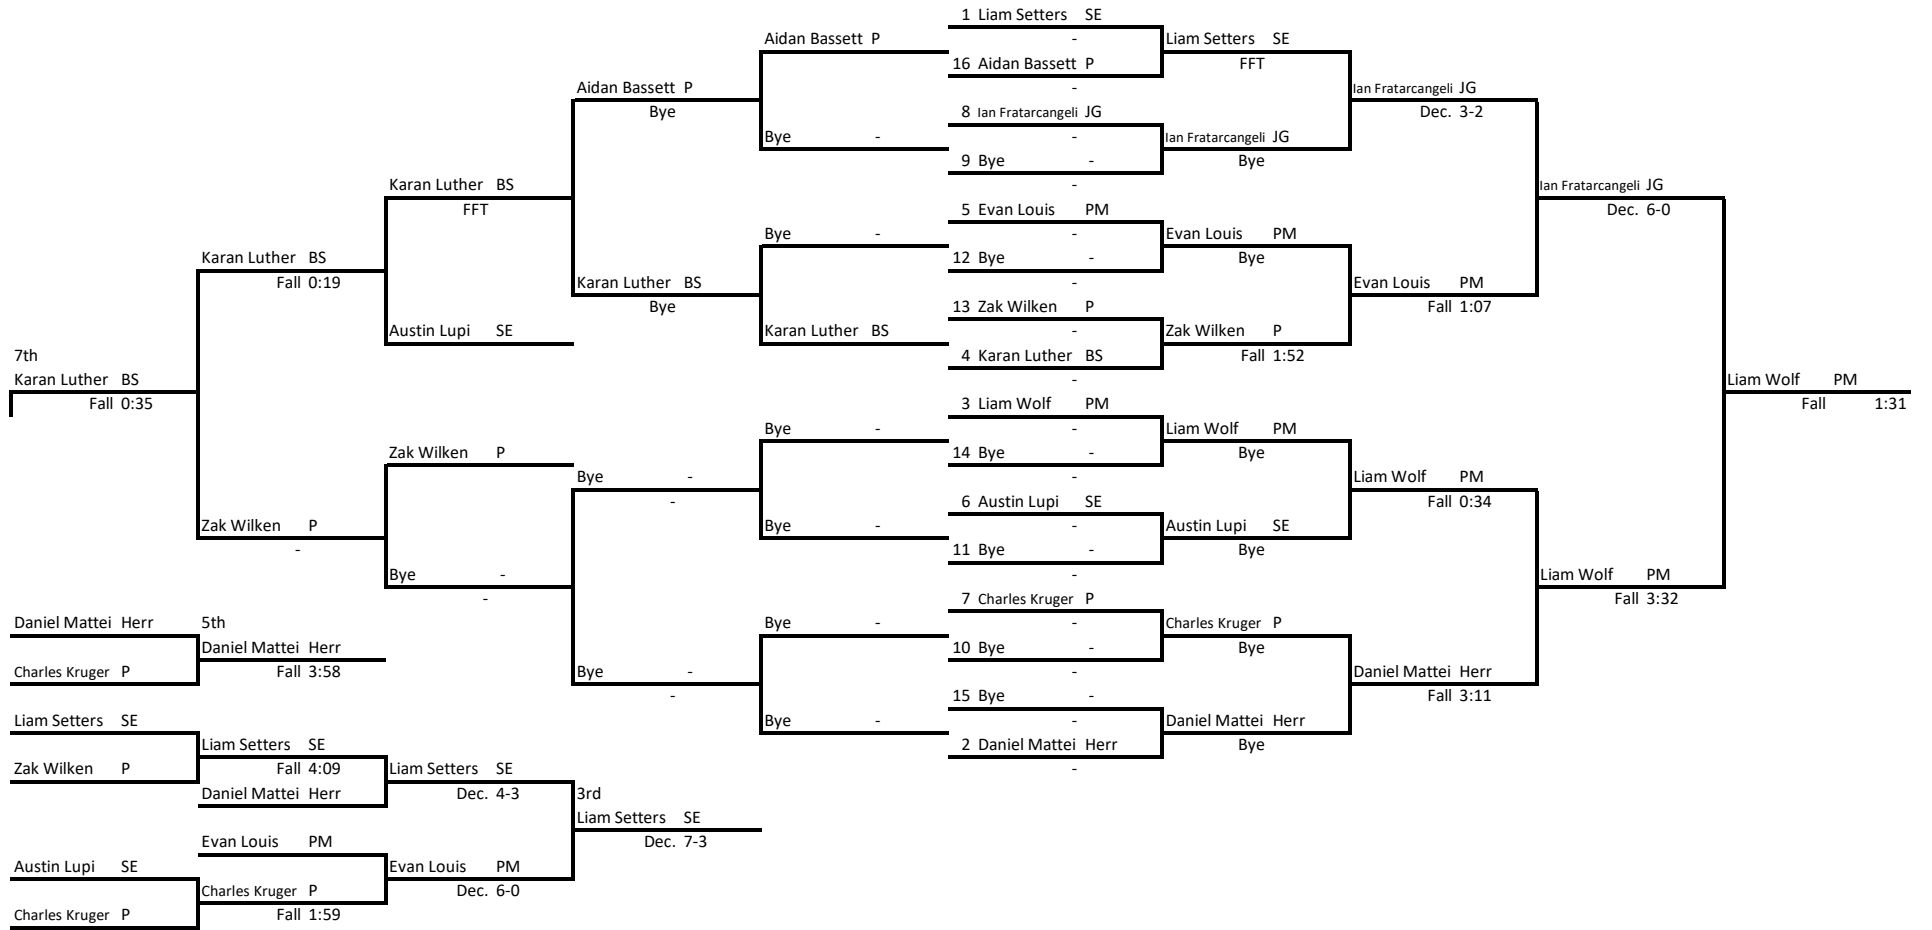

2019 Raider Invitational

Weight Class: 170