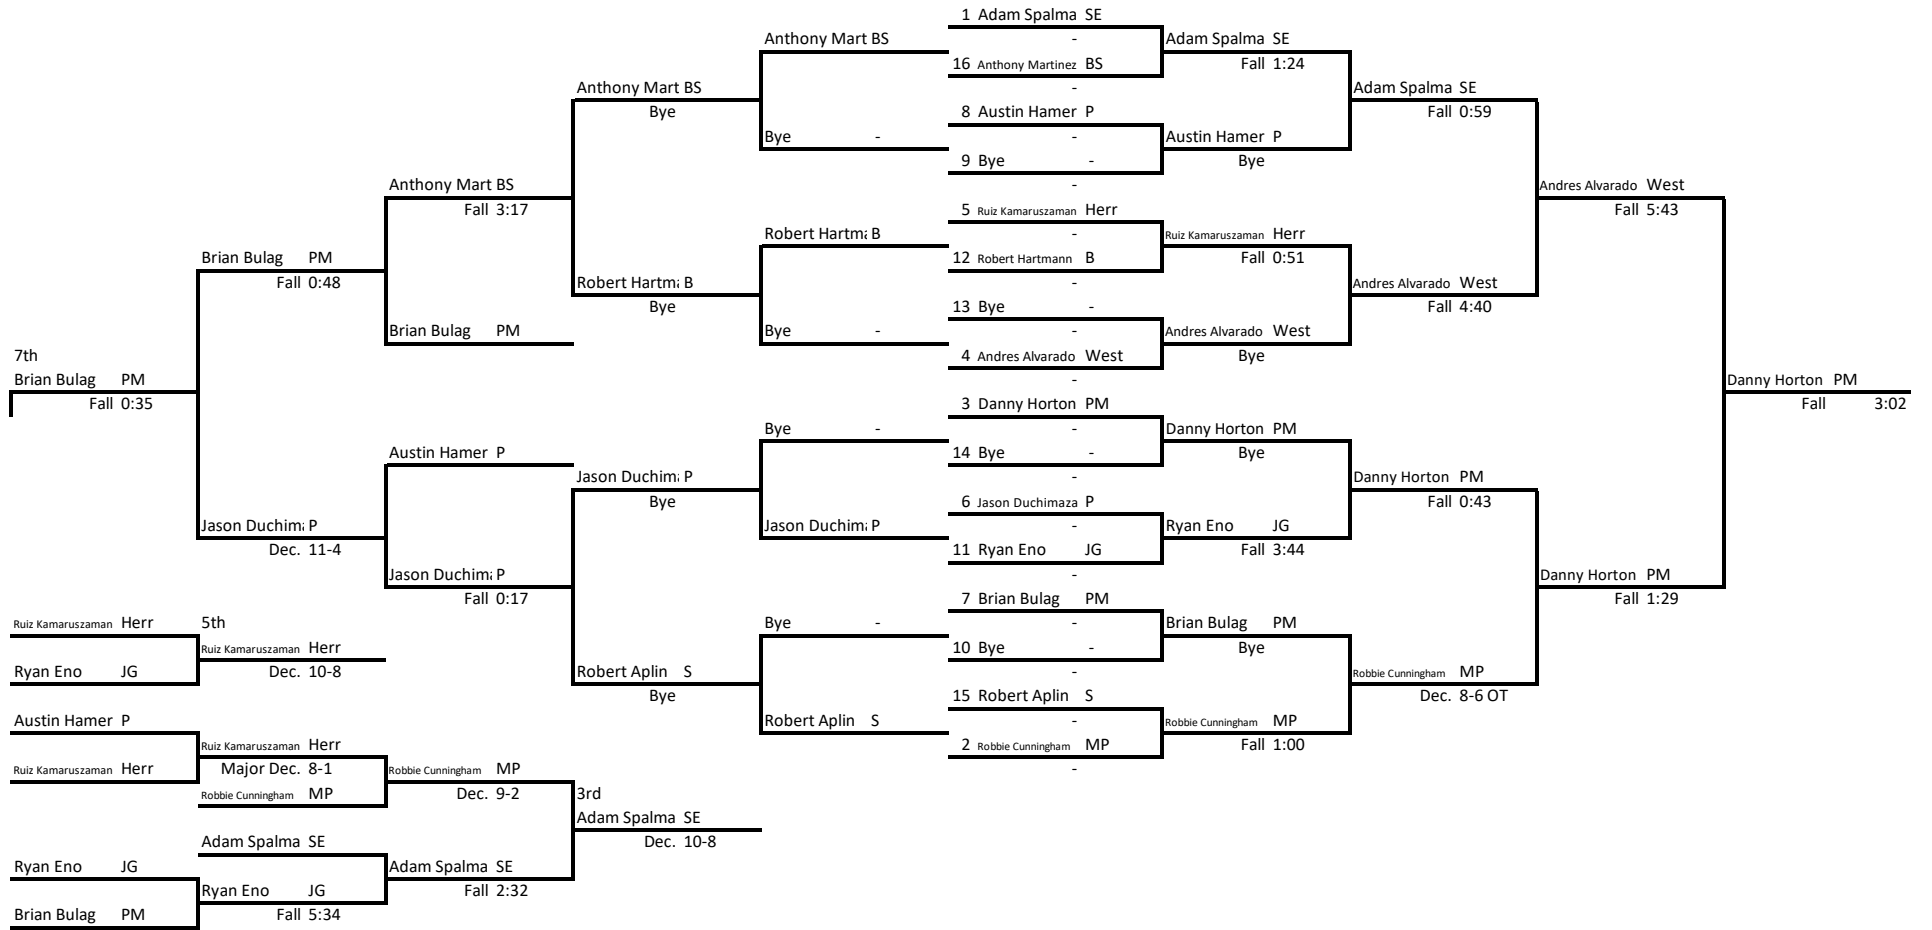

2019 Raider Invitational

Weight: 126

2019 Raider Invitational

Weight Class: 145

2019 Raider Invitational

Weight Class: 152

2019 Raider Invitational

Weight Class: 160