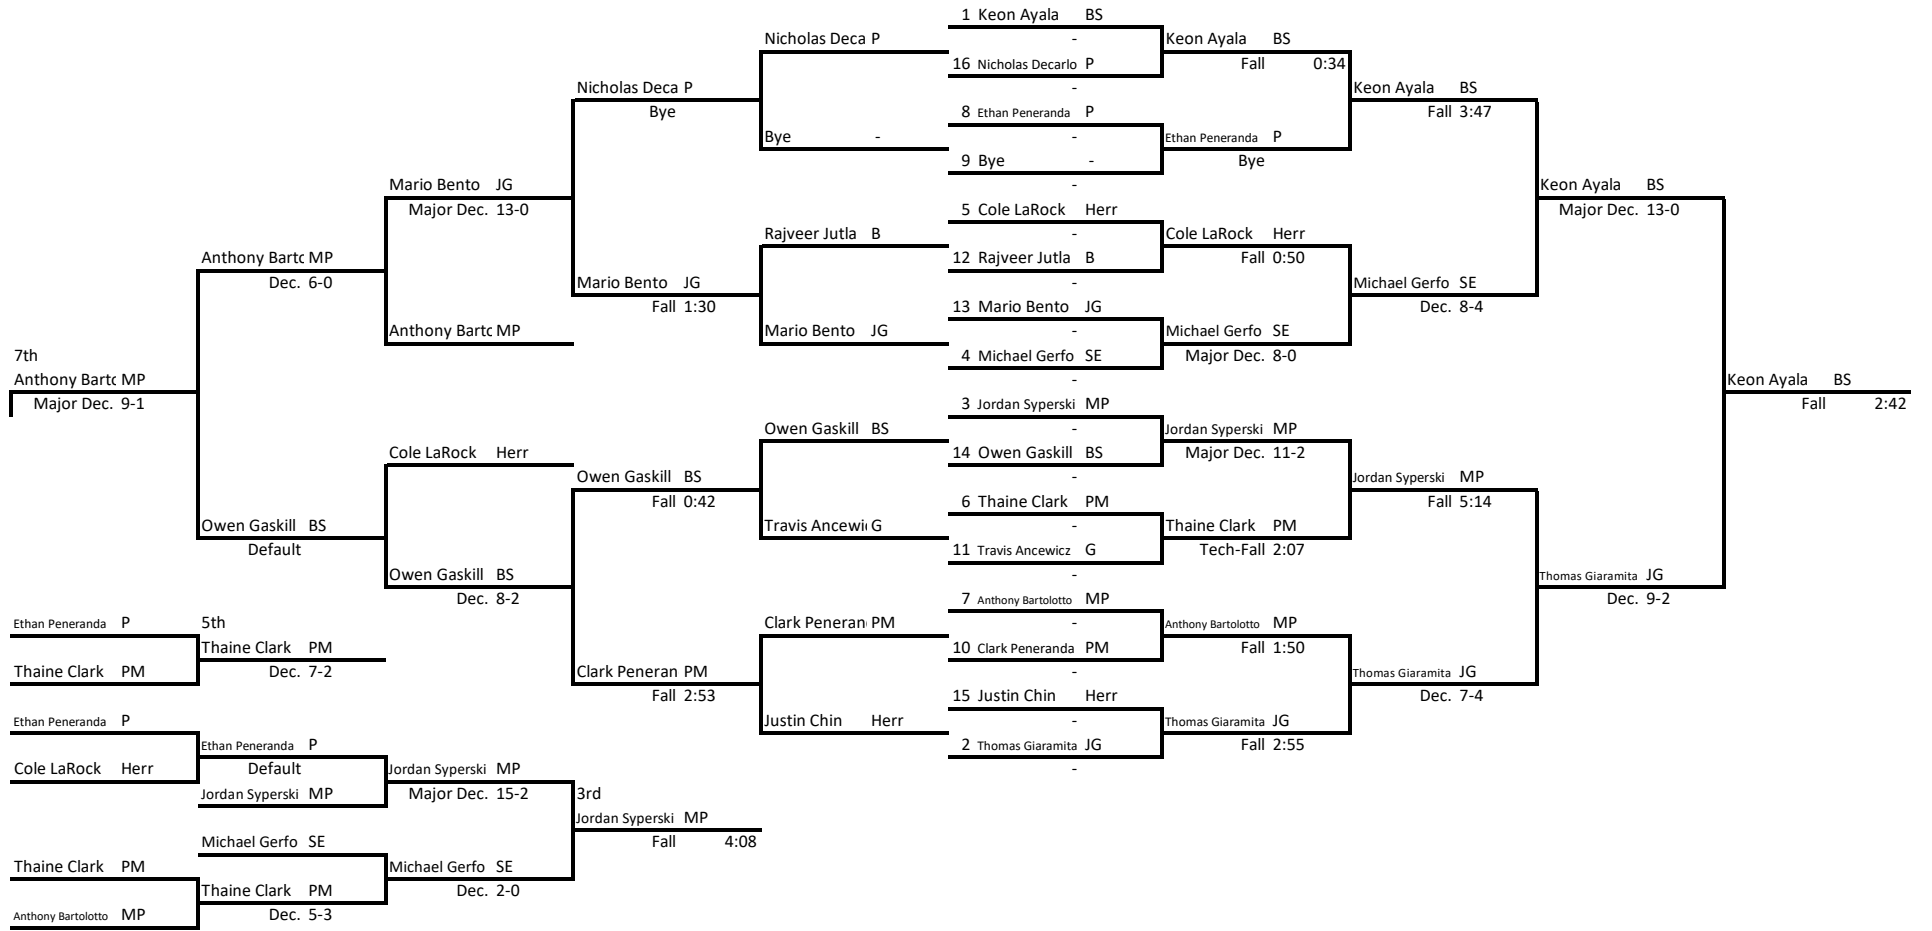

2019 Raider Invitational

Weight: 126

2019 Raider Invitational

Weight Class: 145

2019 Raider Invitational

Weight Class: 152

2019 Raider Invitational

Weight Class: 160