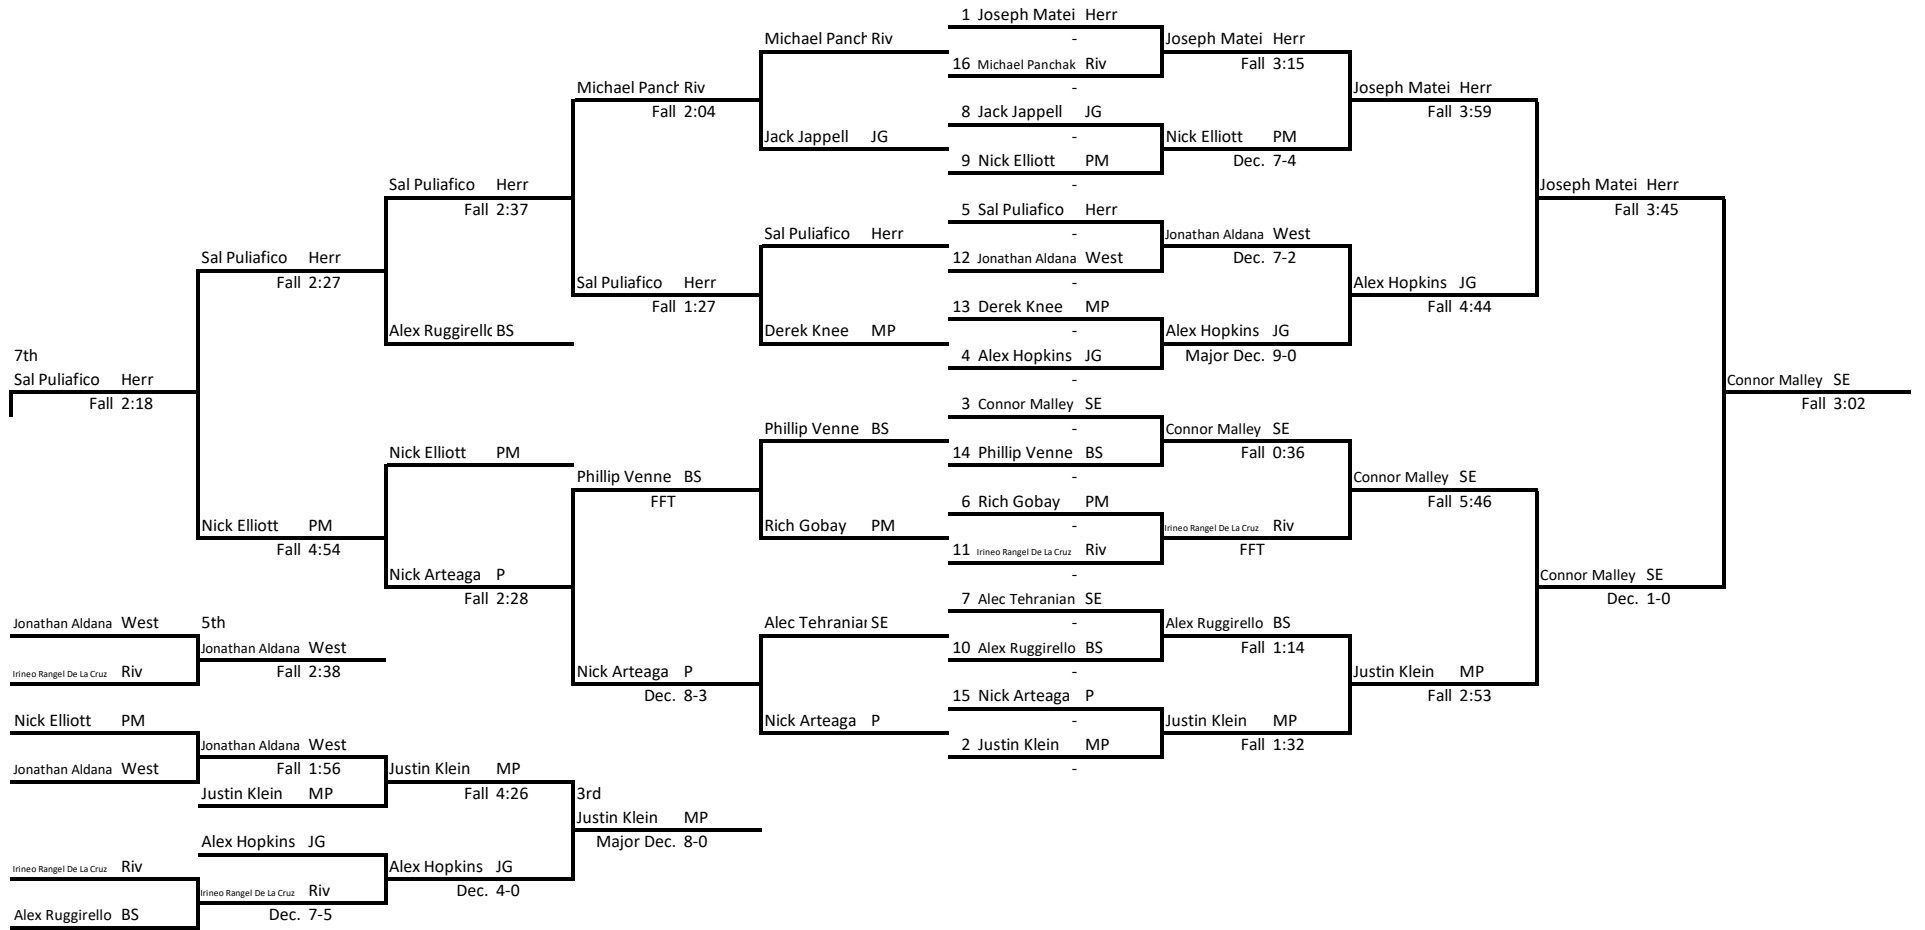

2019 Raider Invitational

Weight: 126