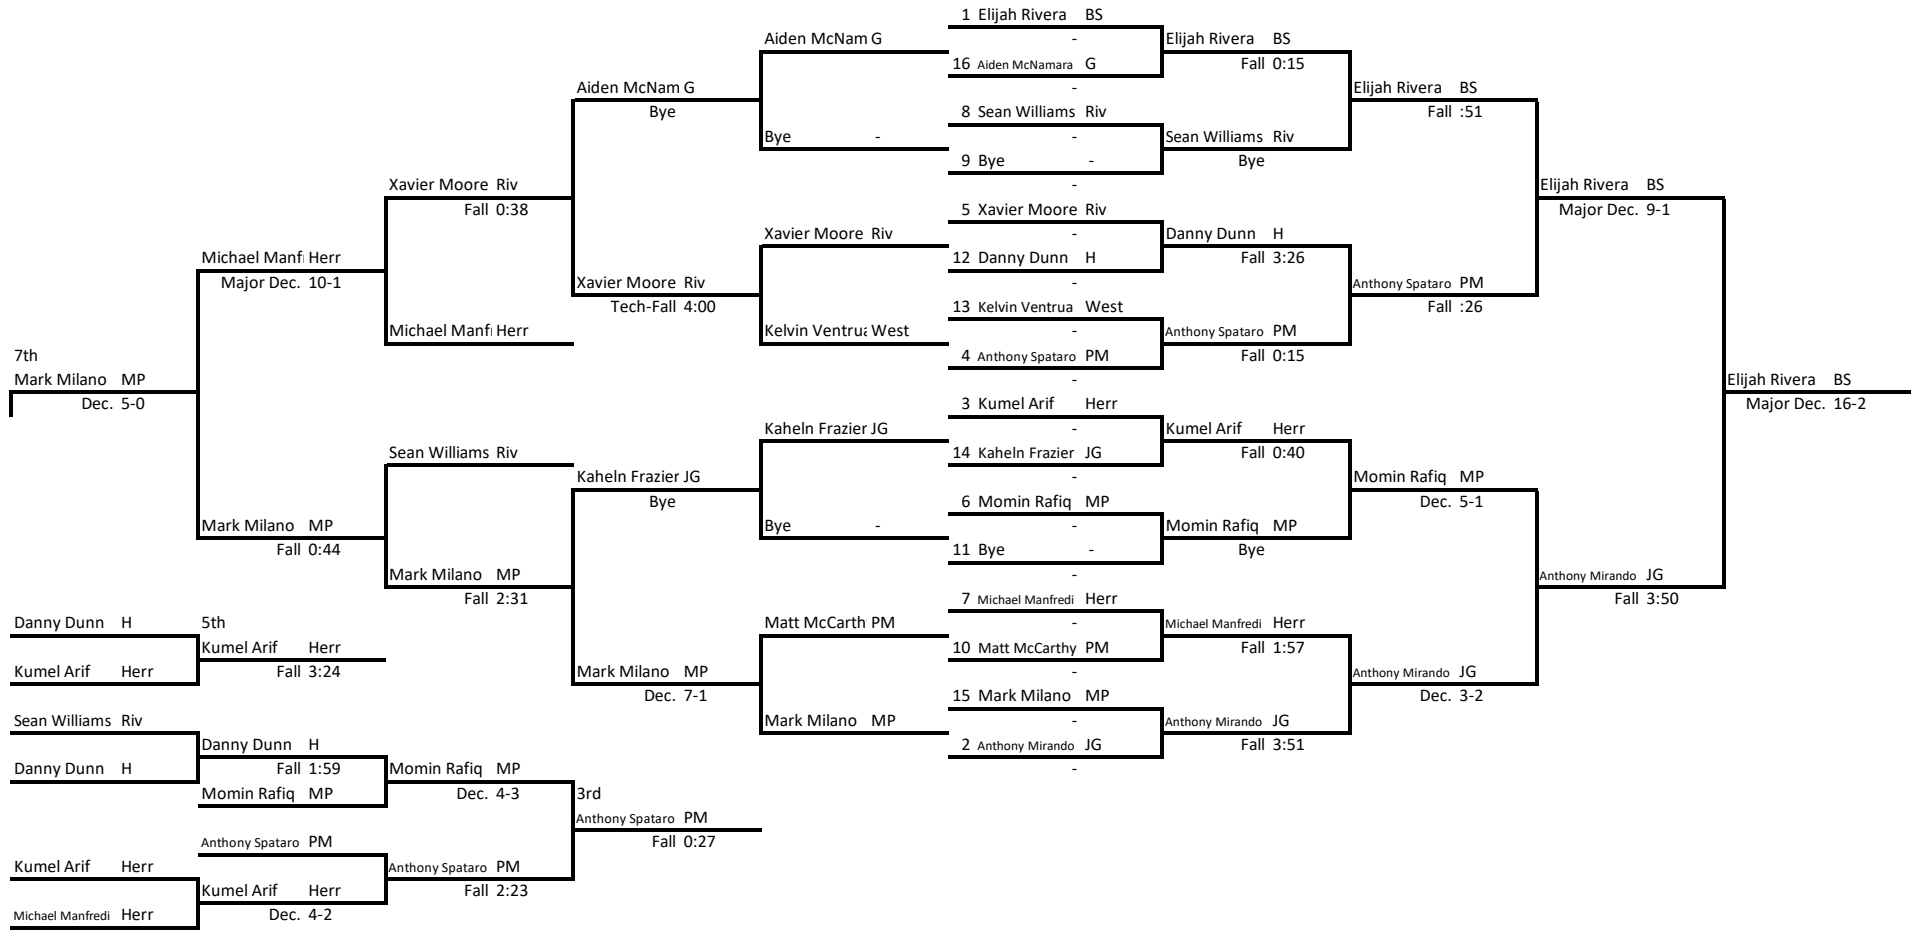

2019 Raider Invitational

Weight: 99

2019 Raider Invitational

Weight: 106

2019 Raider Invitational

Weight: 113

2019 Raider Invitational

Weight: 120

2019 Raider Invitational

Weight Class: 285