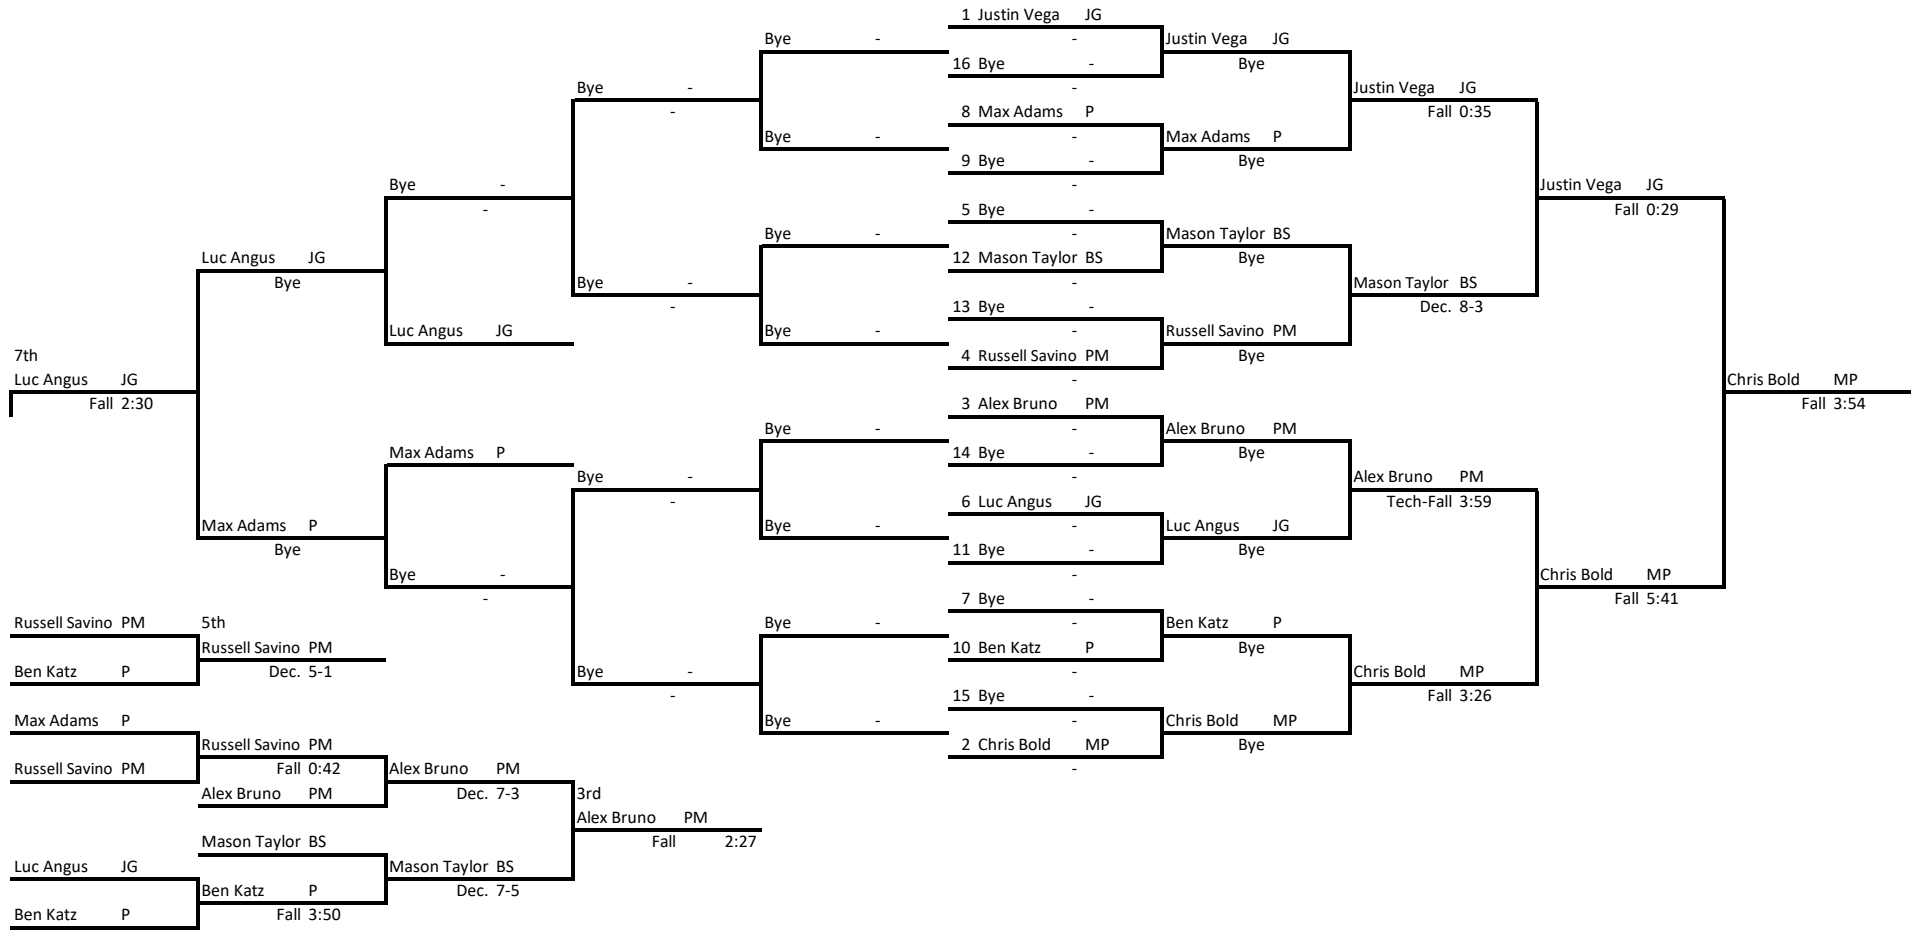

2019 Raider Invitational

Weight Class: 170

2019 Raider Invitational

Weight Class: 182

2019 Raider Invitational

Weight Class: 195

2019 Raider Invitational

Weight Class: 220