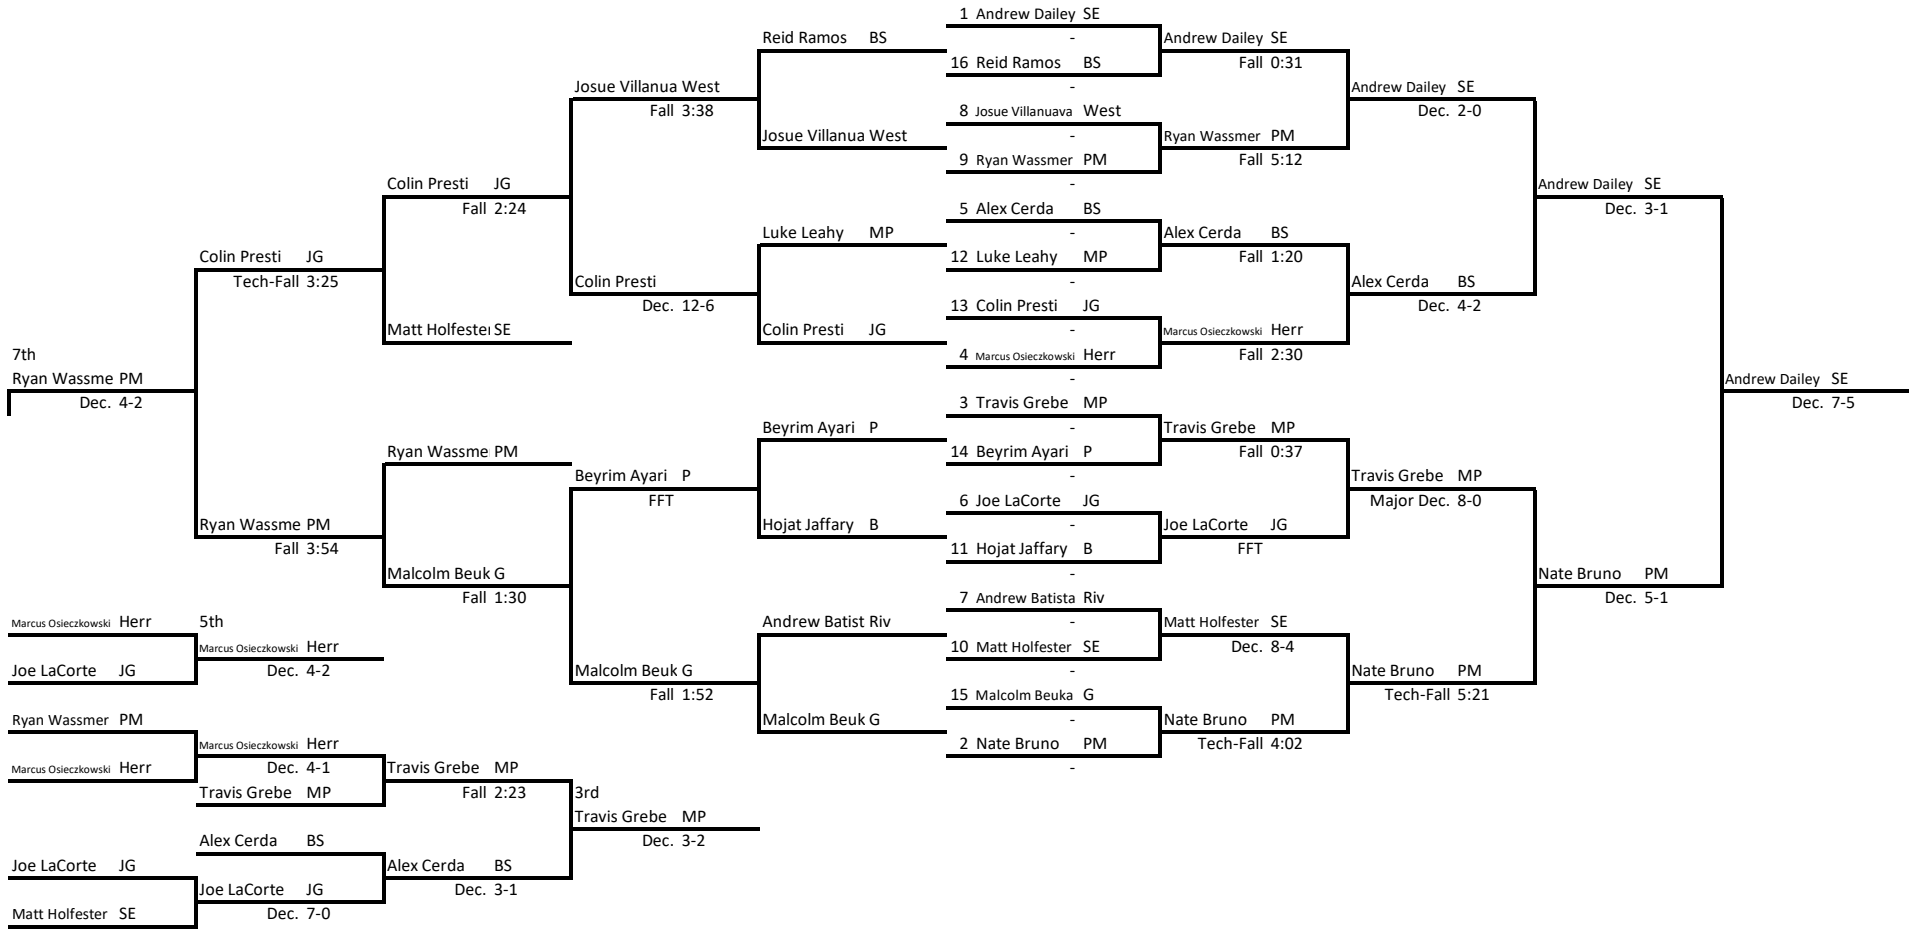

2019 Raider Invitational

Weight: 126

2019 Raider Invitational

Weight Class: 145

2019 Raider Invitational

Weight Class: 152

2019 Raider Invitational

Weight Class: 160