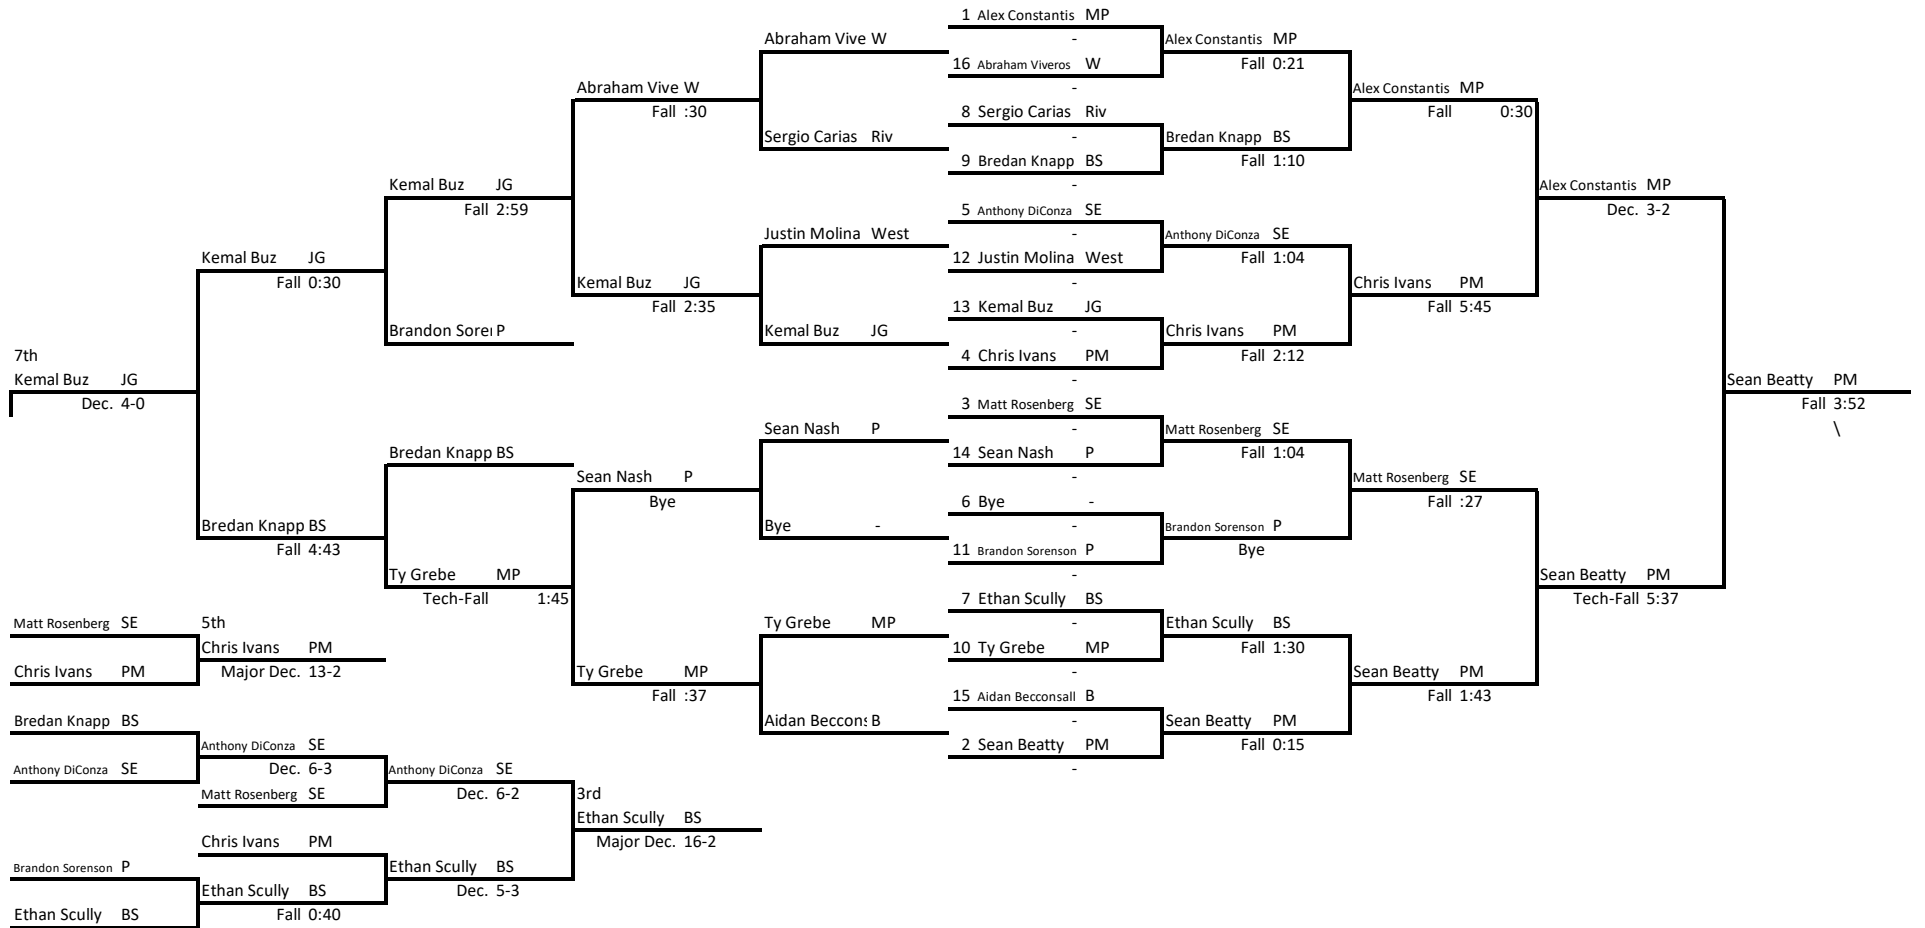

2019 Raider Invitational

Weight: 99

2019 Raider Invitational

Weight: 106

2019 Raider Invitational

Weight: 113

2019 Raider Invitational

Weight: 120

2019 Raider Invitational

Weight Class: 285