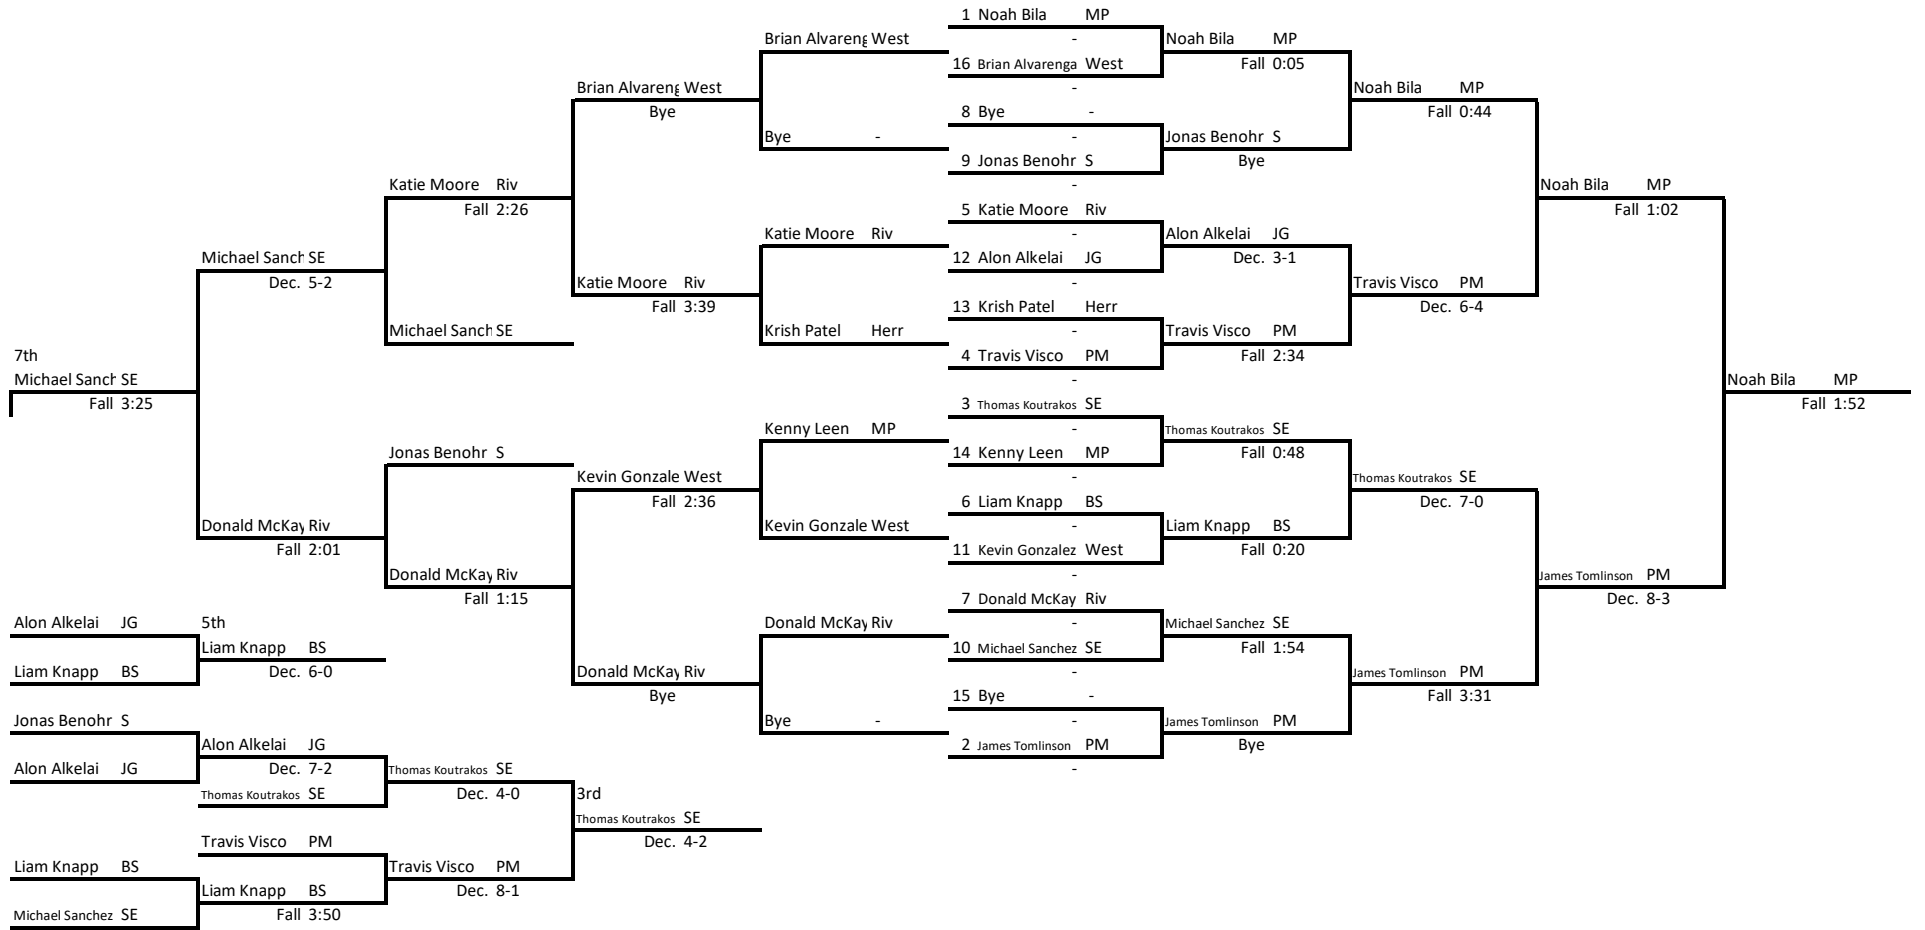

2019 Raider Invitational

Weight Class: 182