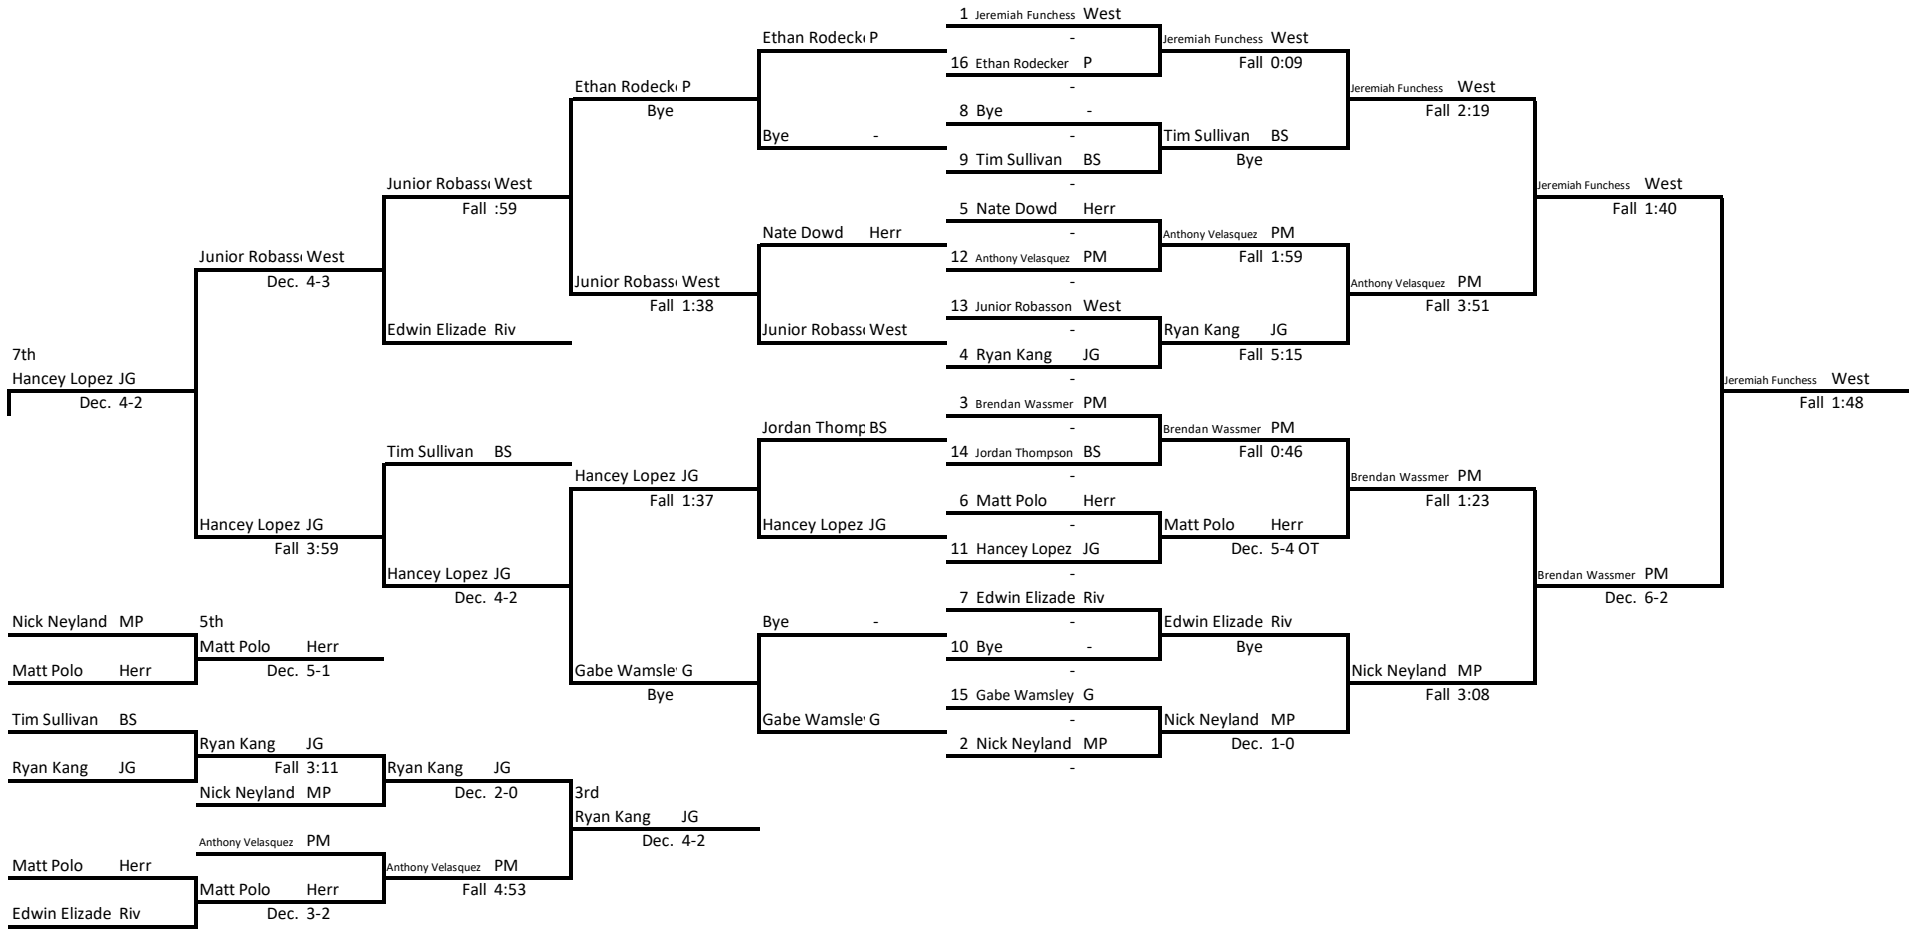

2019 Raider Invitational

Weight Class: 170

2019 Raider Invitational

Weight Class: 182

2019 Raider Invitational

Weight Class: 195

2019 Raider Invitational

Weight Class: 220