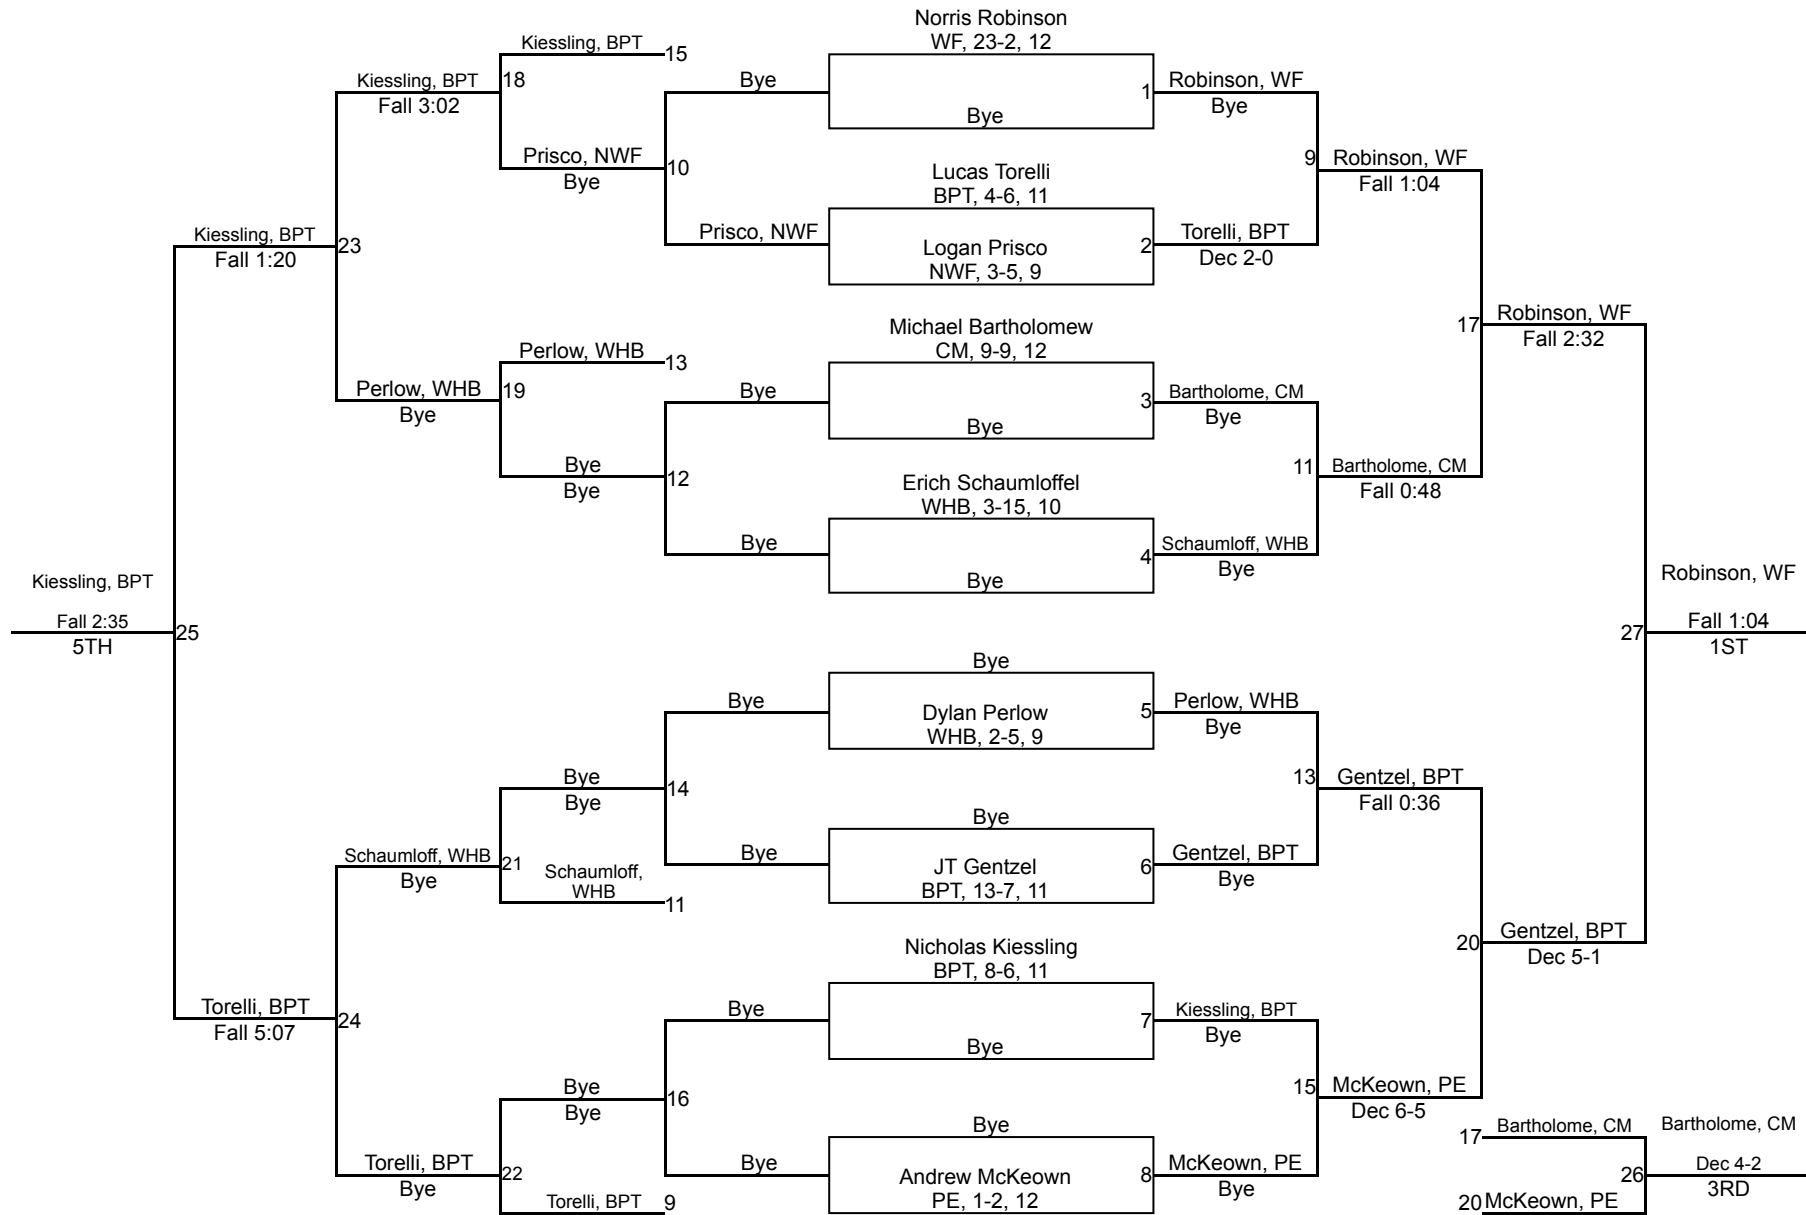

35th Annual Kujan Memorial Tournament

220