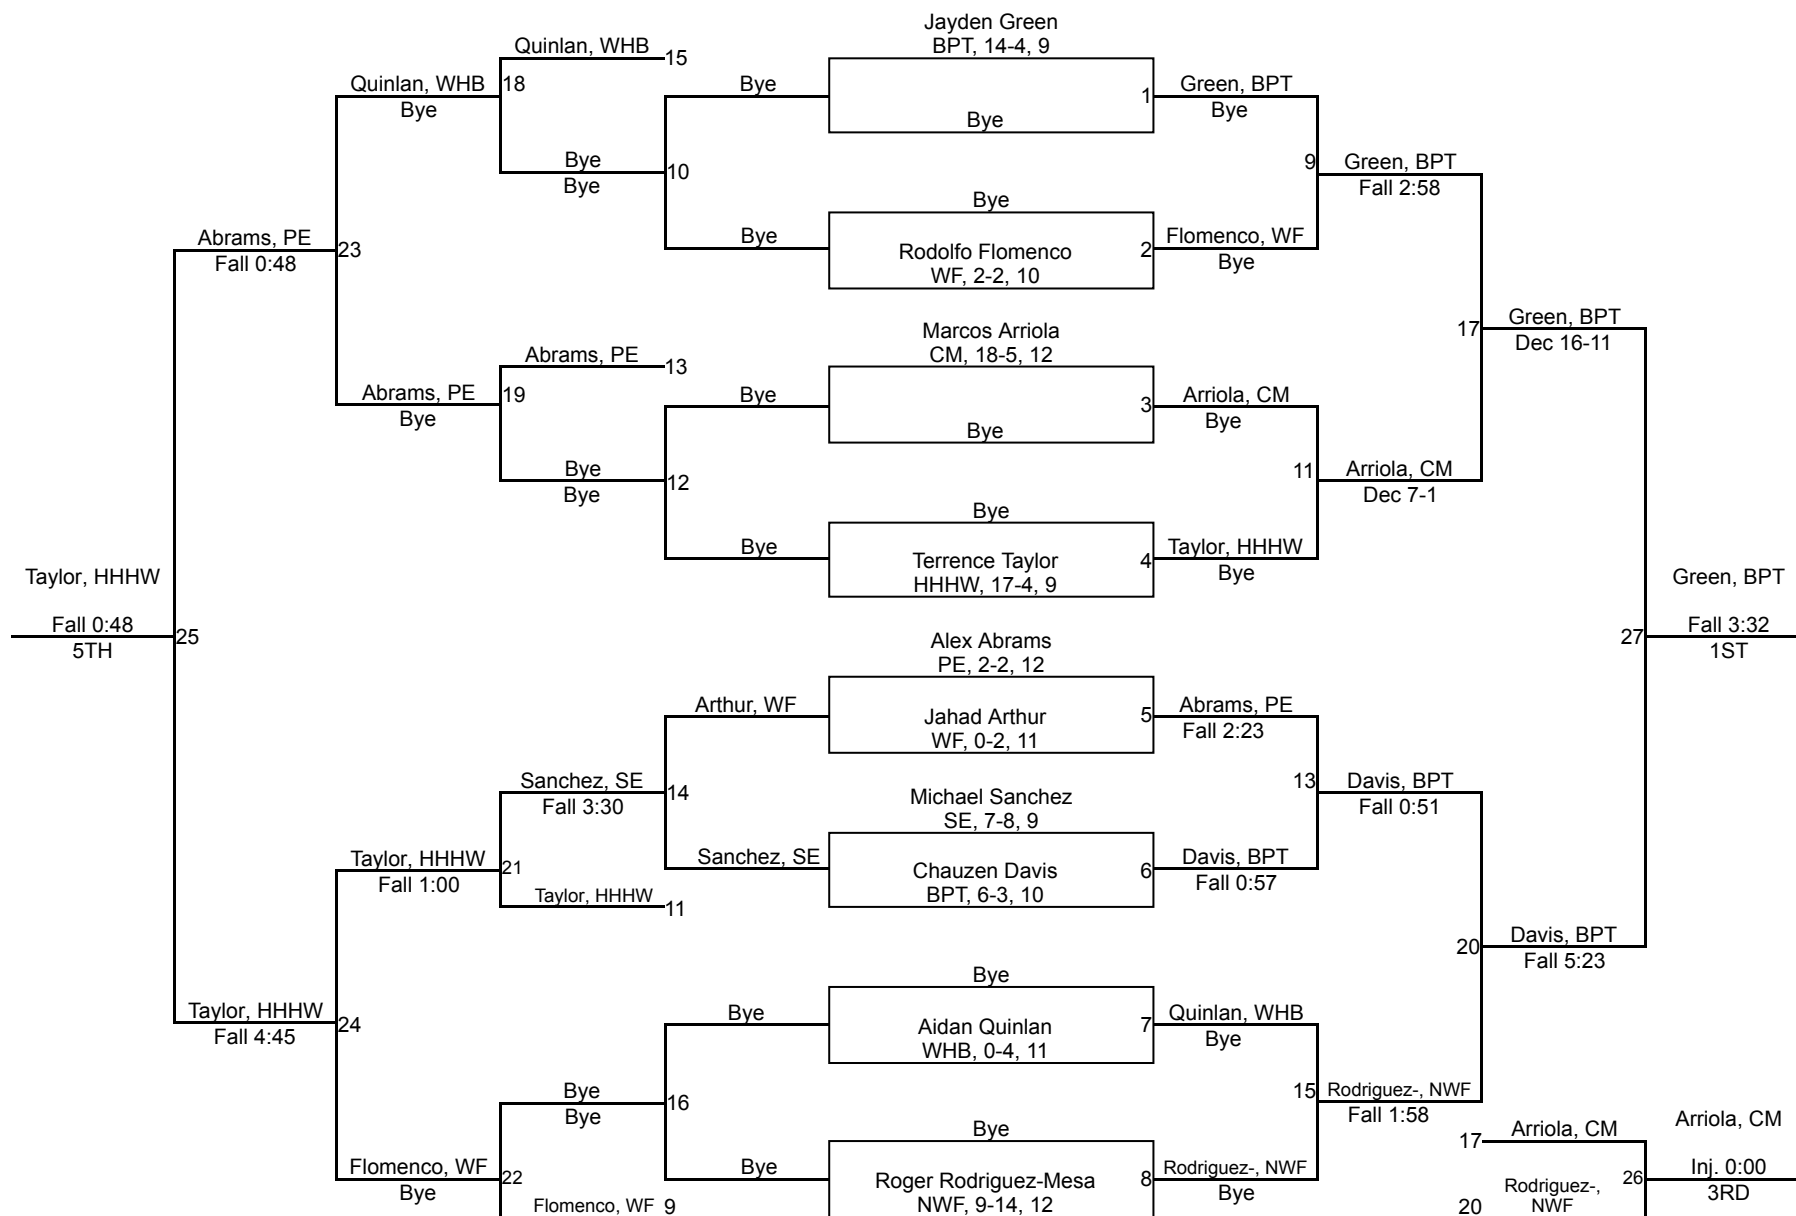

35th Annual Kujan Memorial Tournament

160

35th Annual Kujan Memorial Tournament

170

35th Annual Kujan Memorial Tournament

182

35th Annual Kujan Memorial Tournament

195

Round 1

Ali, NWF	1	Ali, NWF
Anderson, WF		Fall 0:58

Murphy, CM	2	Stevenson, NWF
Stevenson, NWF		Fall 2:22

DeVerna, WHB	3	Johnson, WF
Johnson, WF		Fall 1:15

Round 2

Ali, NWF	4	Ali, NWF
Johnson, WF		Fall 1:09