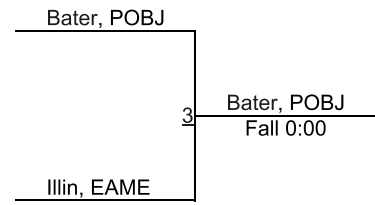

Round 1

Round 2

Round 3

WRESTLERS

Illin, EAME, 1-1, &n

Martin, JSH, 0-2, &n

J Bater, POBJ, 2-0, &n

J Bater, POBJ, 2-0, &n
1ST