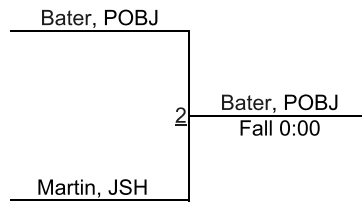

Round 1

Round 2

Round 3

WRESTLERS

Illin, EAME, 1-1, &n

Martin, JSH, 0-2, &n

J Bater, POBJ, 2-0, &n

J Bater, POBJ, 2-0, &n
1ST