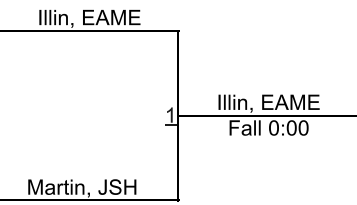

Round 1

Round 2

Round 3

WRESTLERS

Illin, EAME, 1-1, &n

Martin, JSH, 0-2, &n

J Bater, POBJ, 2-0, &n

J Bater, POBJ, 2-0, &n
1ST