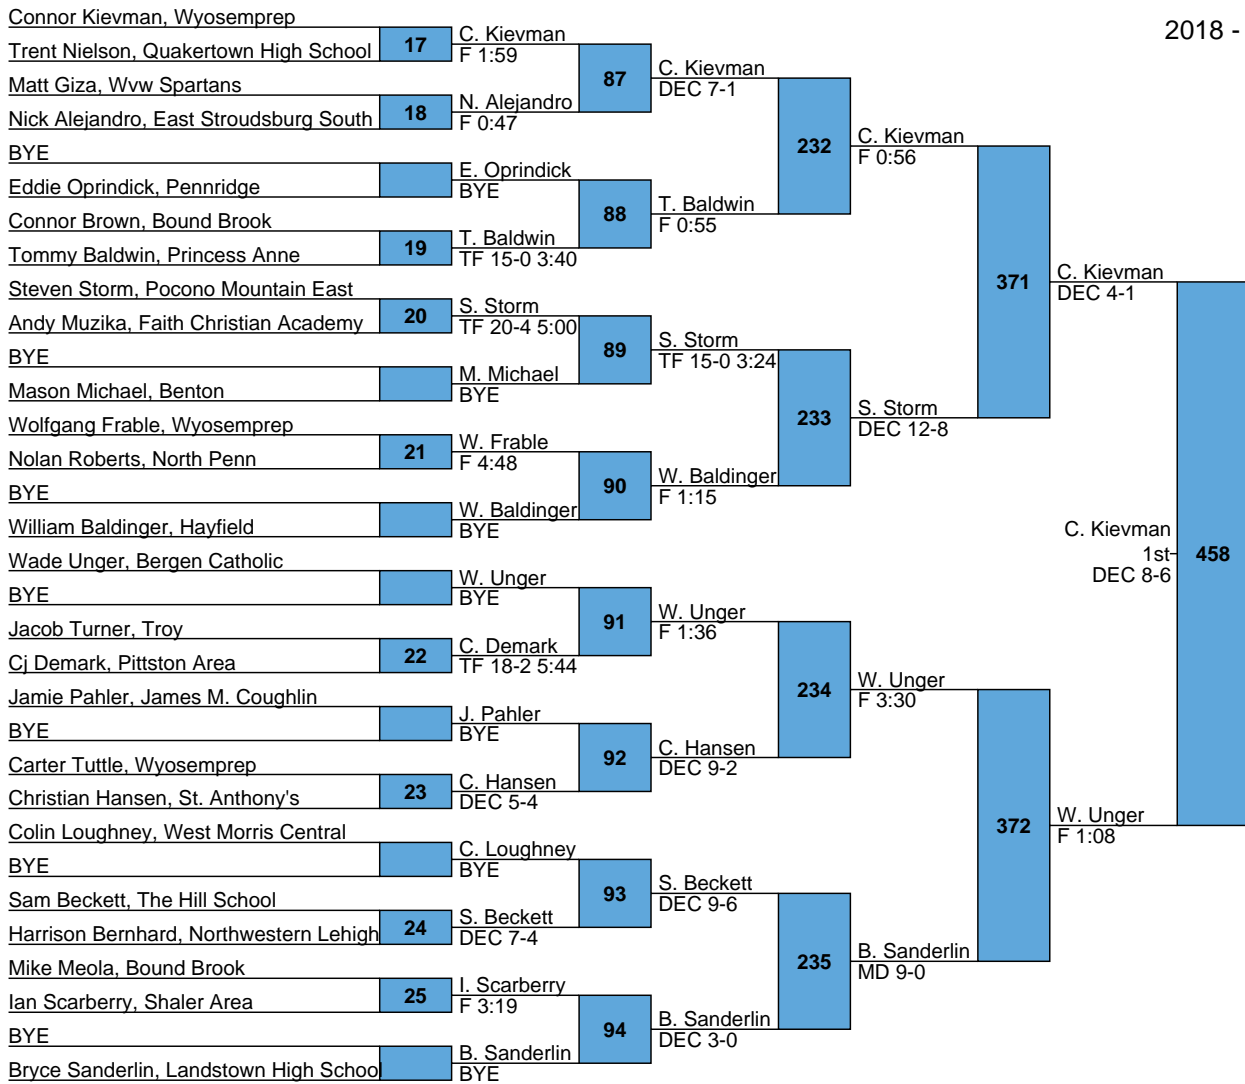

L415 T. Baldwin TF 16-1 4:09 vs. C. Hansen 5th
 L416 DEC 7-4 vs. C. Hansen DEC 8-4

L373 W. Baldinger DEC 6-5 L374 vs. C. Tuttle 7th
 L374 DEC 3-1 vs. C. Tuttle F 3:00

L417 J. Crandall FOR
 L418 E. Widing 5th FOR
 F 1:44