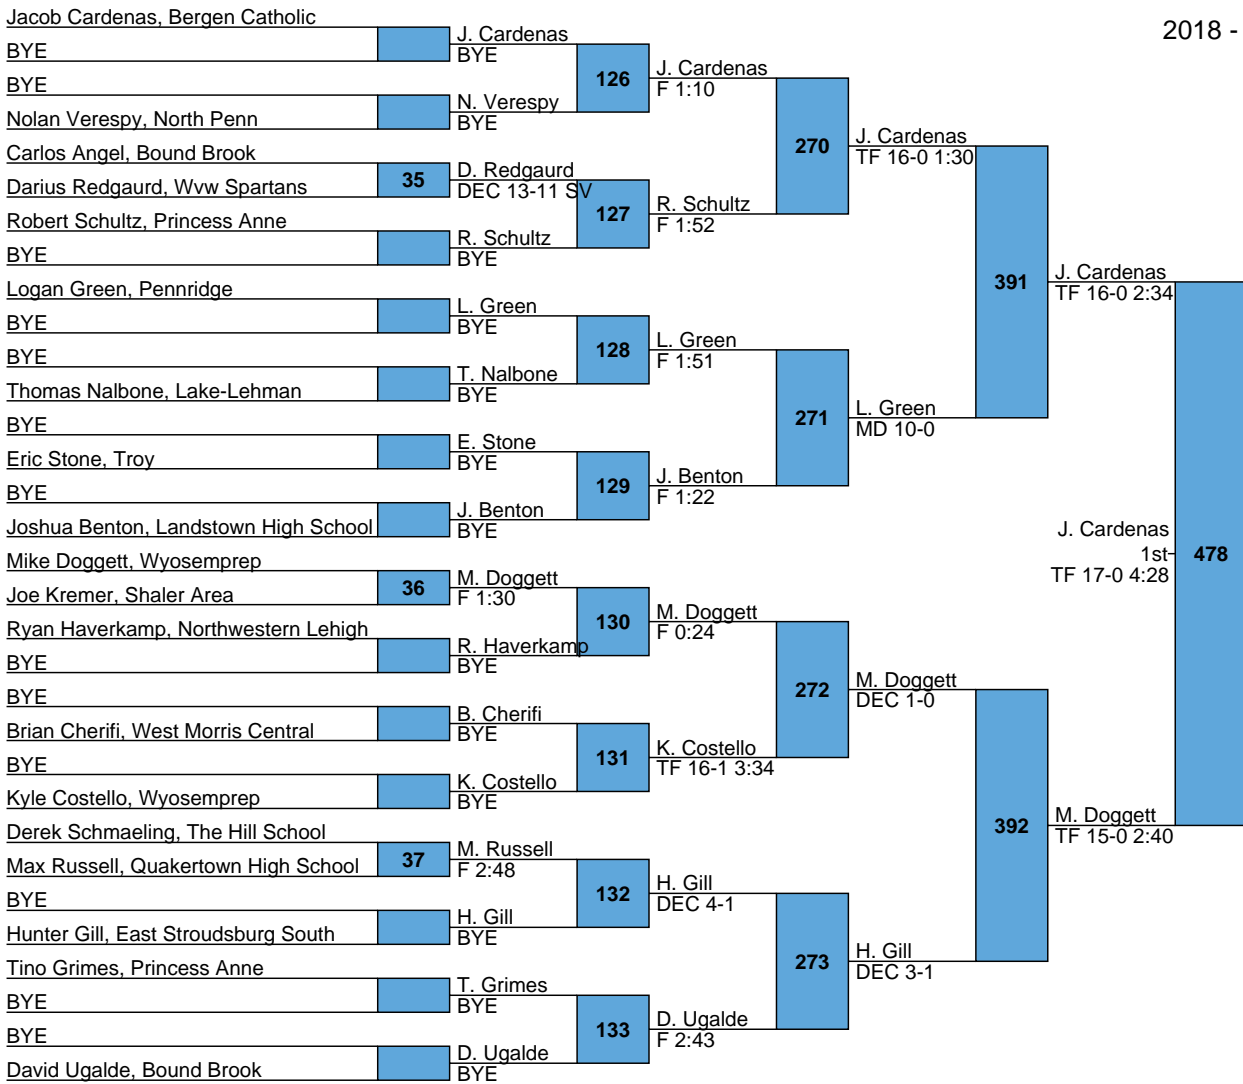

L425 R. Haverkamp L. Green
F 2:38 5th
L426 DEC 3-1 F 1:50

L393 M. Russell J. Kremer
F 1:57 7th
L394 J. Kremer F 0:17 DEC 6-4