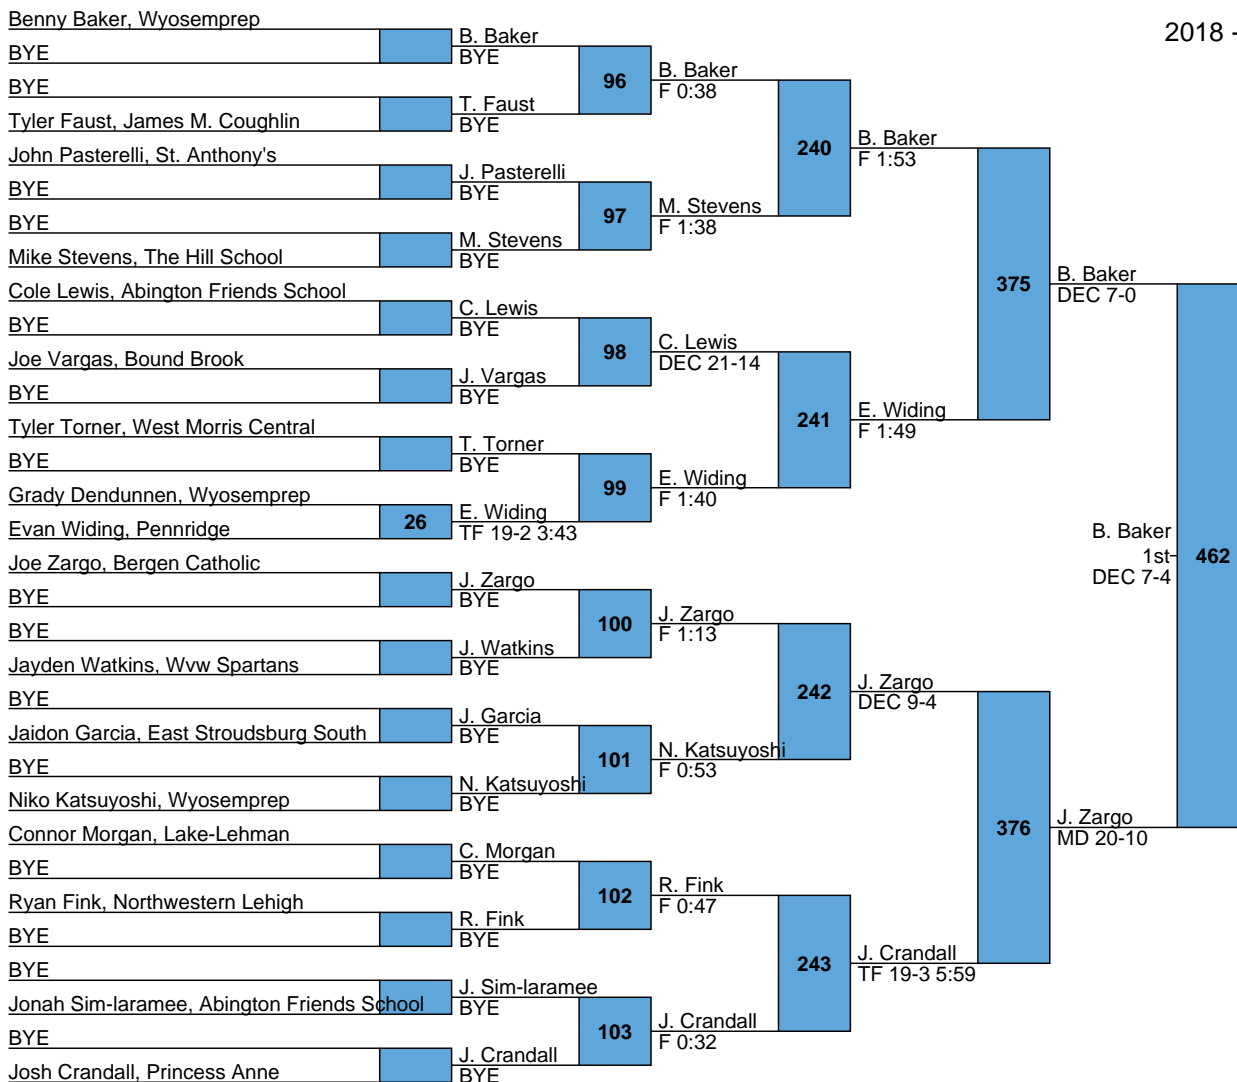

L403 I. Ratchford DEC 4-0 432
 J. Wellington 5th
 L404 DEC 4-2 SV DEC 11-6

L349 M. Ferrante F 1:03 433
 M. Brown 7th
 L350 F 2:14 MD 9-1

L405 C. Price DEC 2-0 438
 L406 S. Flick DEC 3-0 F 1:48

L353 R. Napodano F 0:34 437
 L354 J. Tejada F 4:35 DEC 6-4

L415 T. Baldwin TF 16-1 4:09 vs. C. Hansen 5th
 L416 DEC 7-4 vs. C. Hansen DEC 8-4

L373 W. Baldinger DEC 6-5 L374 vs. C. Tuttle 7th
 L374 DEC 3-1 vs. C. Tuttle F 3:00

L417 J. Crandall FOR
 L418 E. Widing 5th FOR
 F 1:44