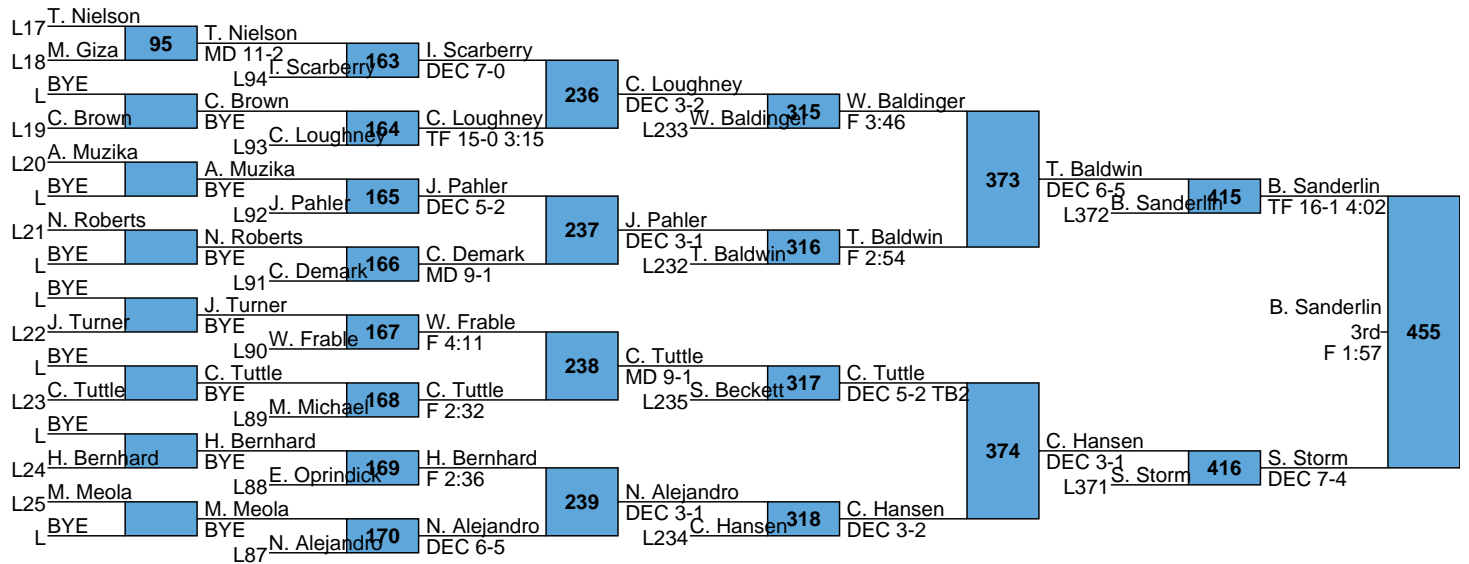

L415 T. Baldwin TF 16-1 4:09 vs. C. Hansen 5th
 L416 DEC 7-4 vs. C. Hansen DEC 8-4

L373 W. Baldinger DEC 6-5 L374 vs. C. Tuttle 7th
 L374 DEC 3-1 vs. C. Tuttle F 3:00

L417 J. Crandall FOR
 L418 E. Widing 5th FOR
 F 1:44