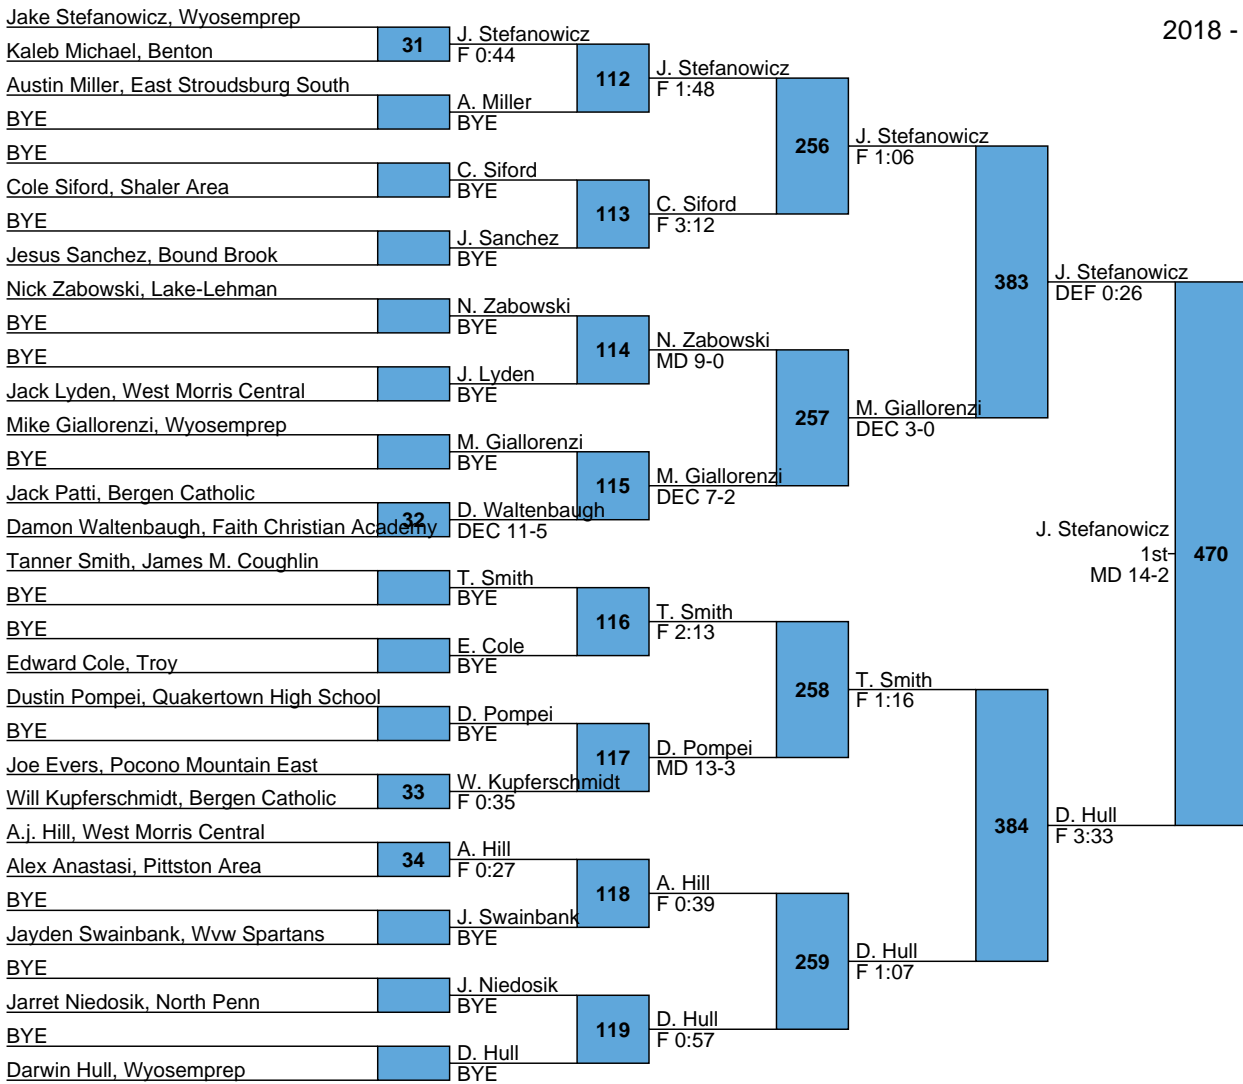

L421 T. Smith (MD 8-0) vs. A. Hill (5th) → 468 A. Hill

L422 T. Smith (F 3:54) vs. A. Hill (F 0:39) → 468 A. Hill

L385 J. Patti (F 1:56) vs. J. Patti (7th) → 469 J. Patti

L386 D. Pompei (F 0:33) vs. D. Pompei (DEC 11-9) → 469 J. Patti