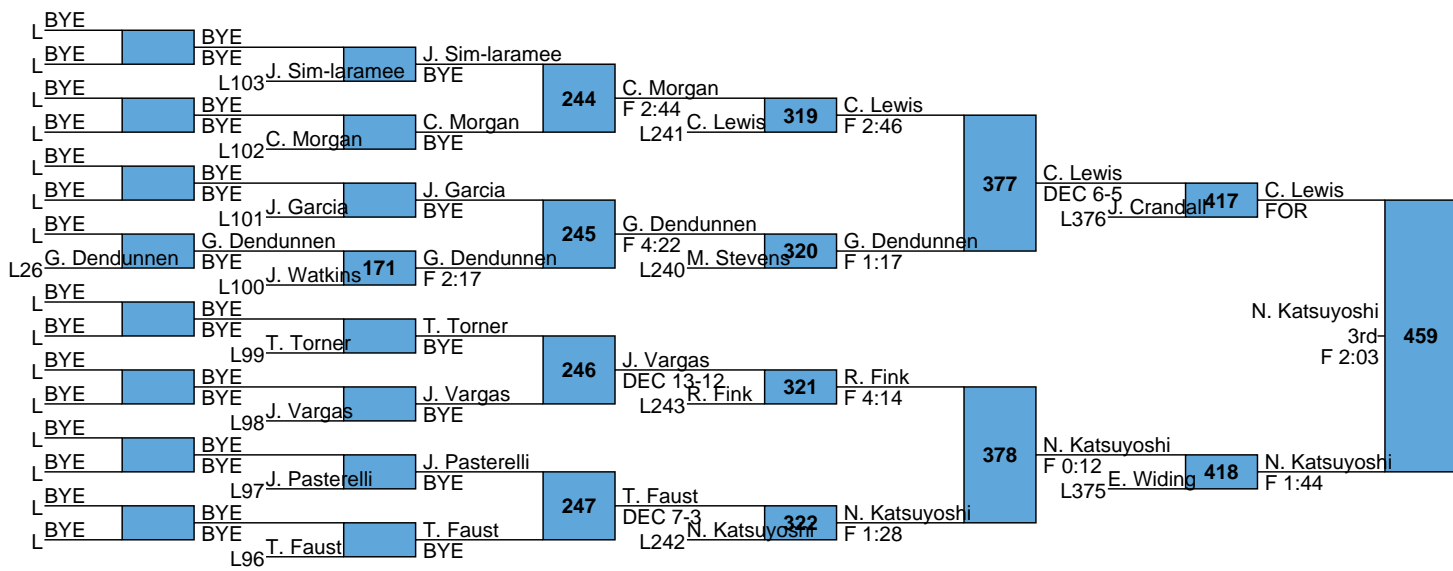

L415 T. Baldwin TF 16-1 4:09 vs. C. Hansen 5th
 L416 DEC 7-4 vs. C. Hansen DEC 8-4

L373 W. Baldinger DEC 6-5 L374 vs. C. Tuttle 7th
 L374 DEC 3-1 vs. C. Tuttle F 3:00

L417 J. Crandall FOR
 L418 E. Widing 5th FOR
 F 1:44