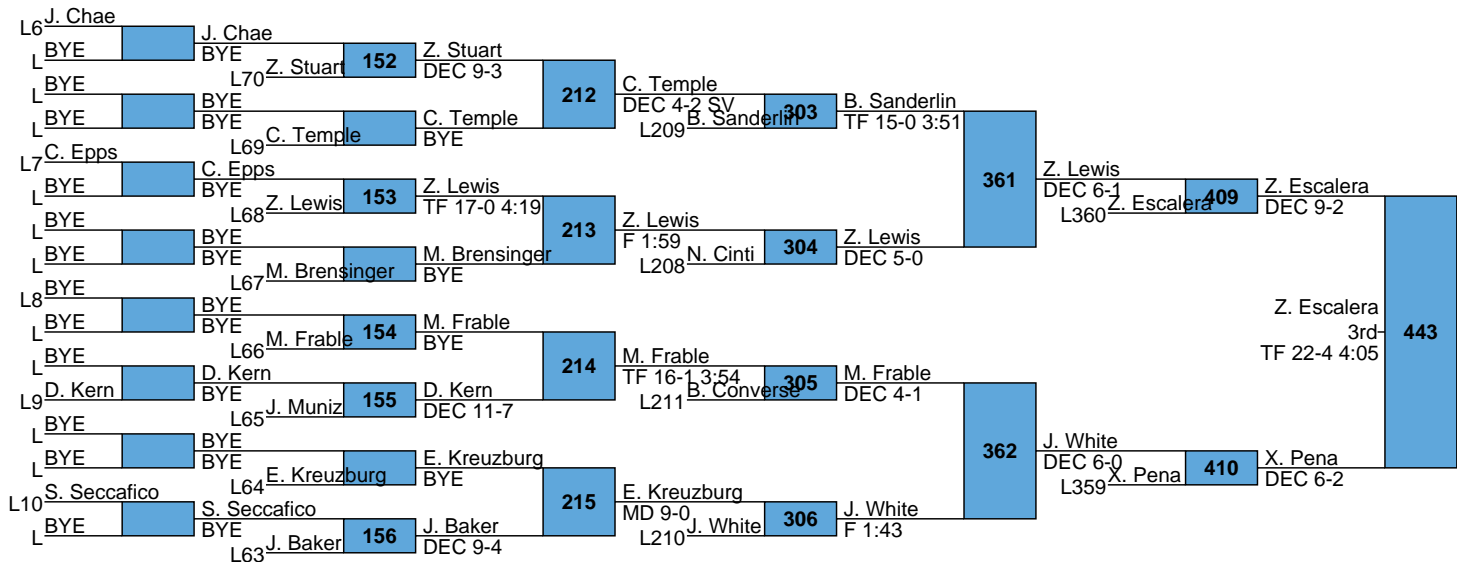

J. White 5th TF 16-0 4:27 L410 DEC 6-2

M. Frable 7th MD 16-4 L362 DEC 6-0