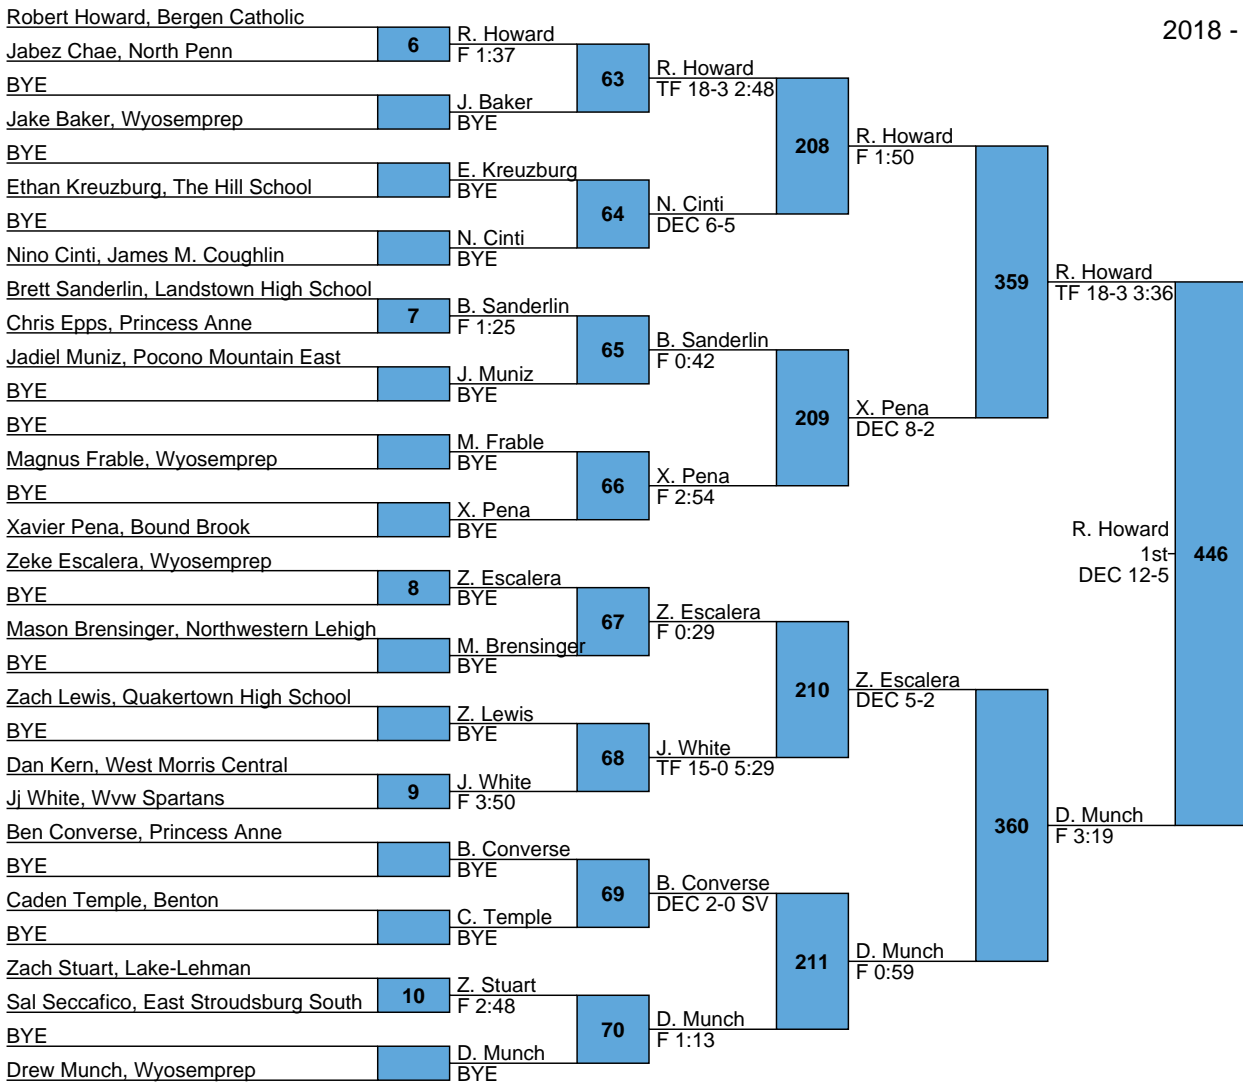

J. White 5th TF 16-0 4:27 L410 DEC 6-2

M. Frable 7th MD 16-4 L362 DEC 6-0