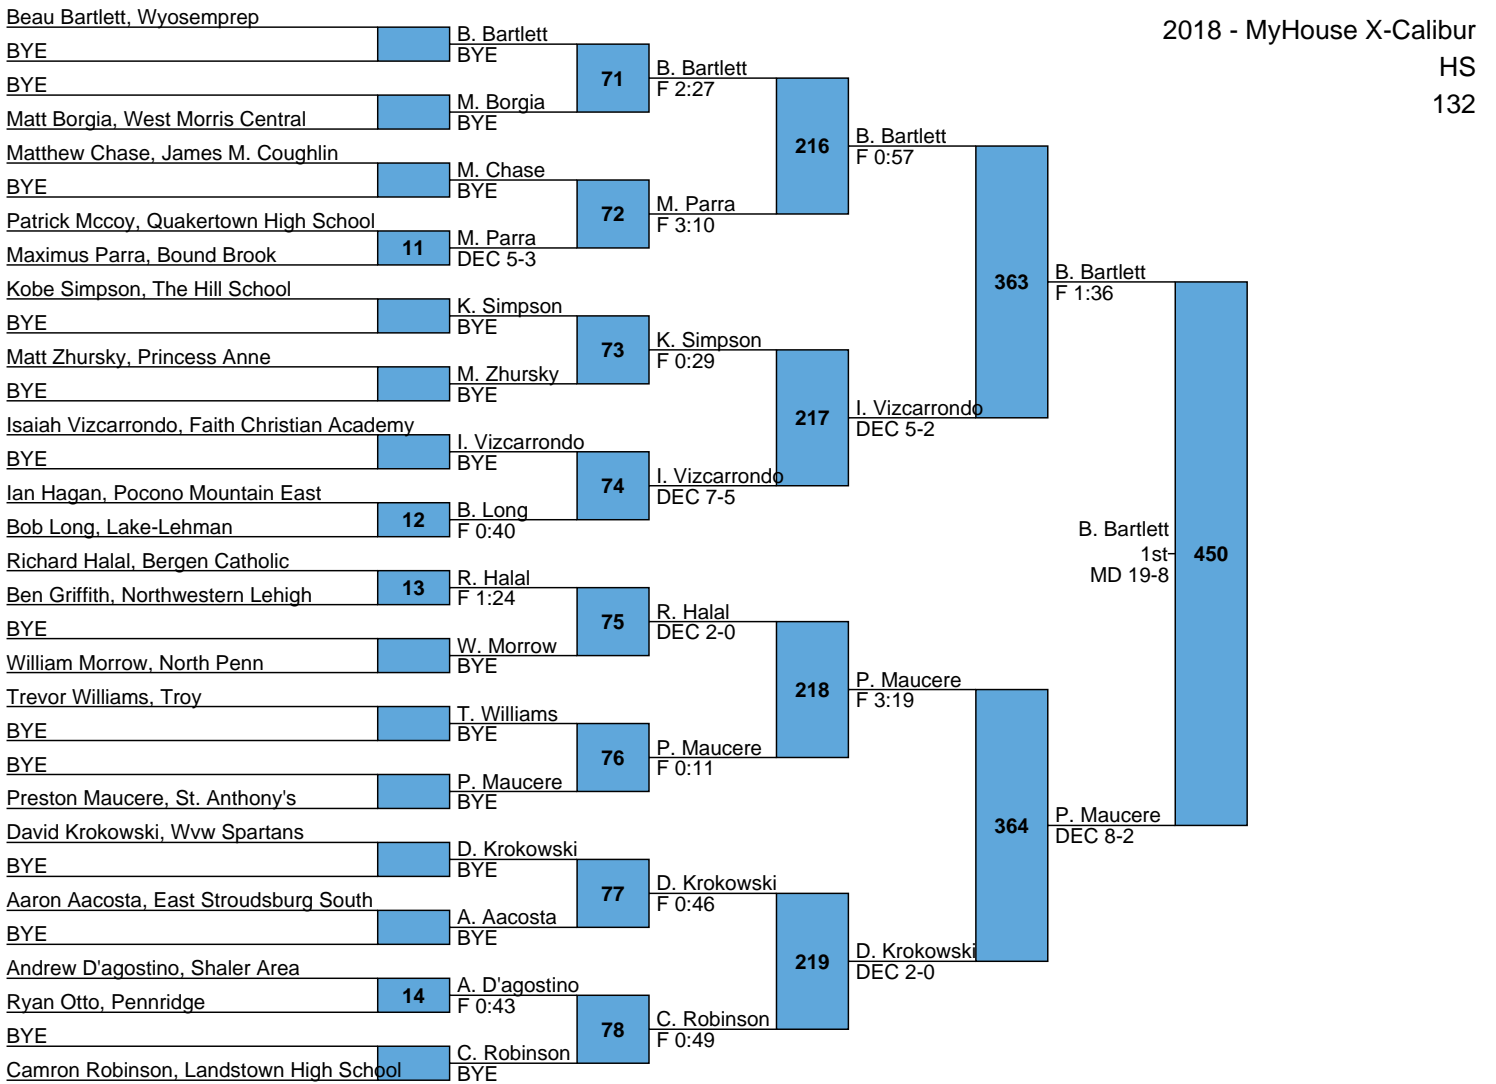

L411 M. Parra vs M. Parra
L412 P. Vizcarrondo vs F 3:25

L365 A. Aacosta vs R. Halal
L366 R. Halal vs F 2:02