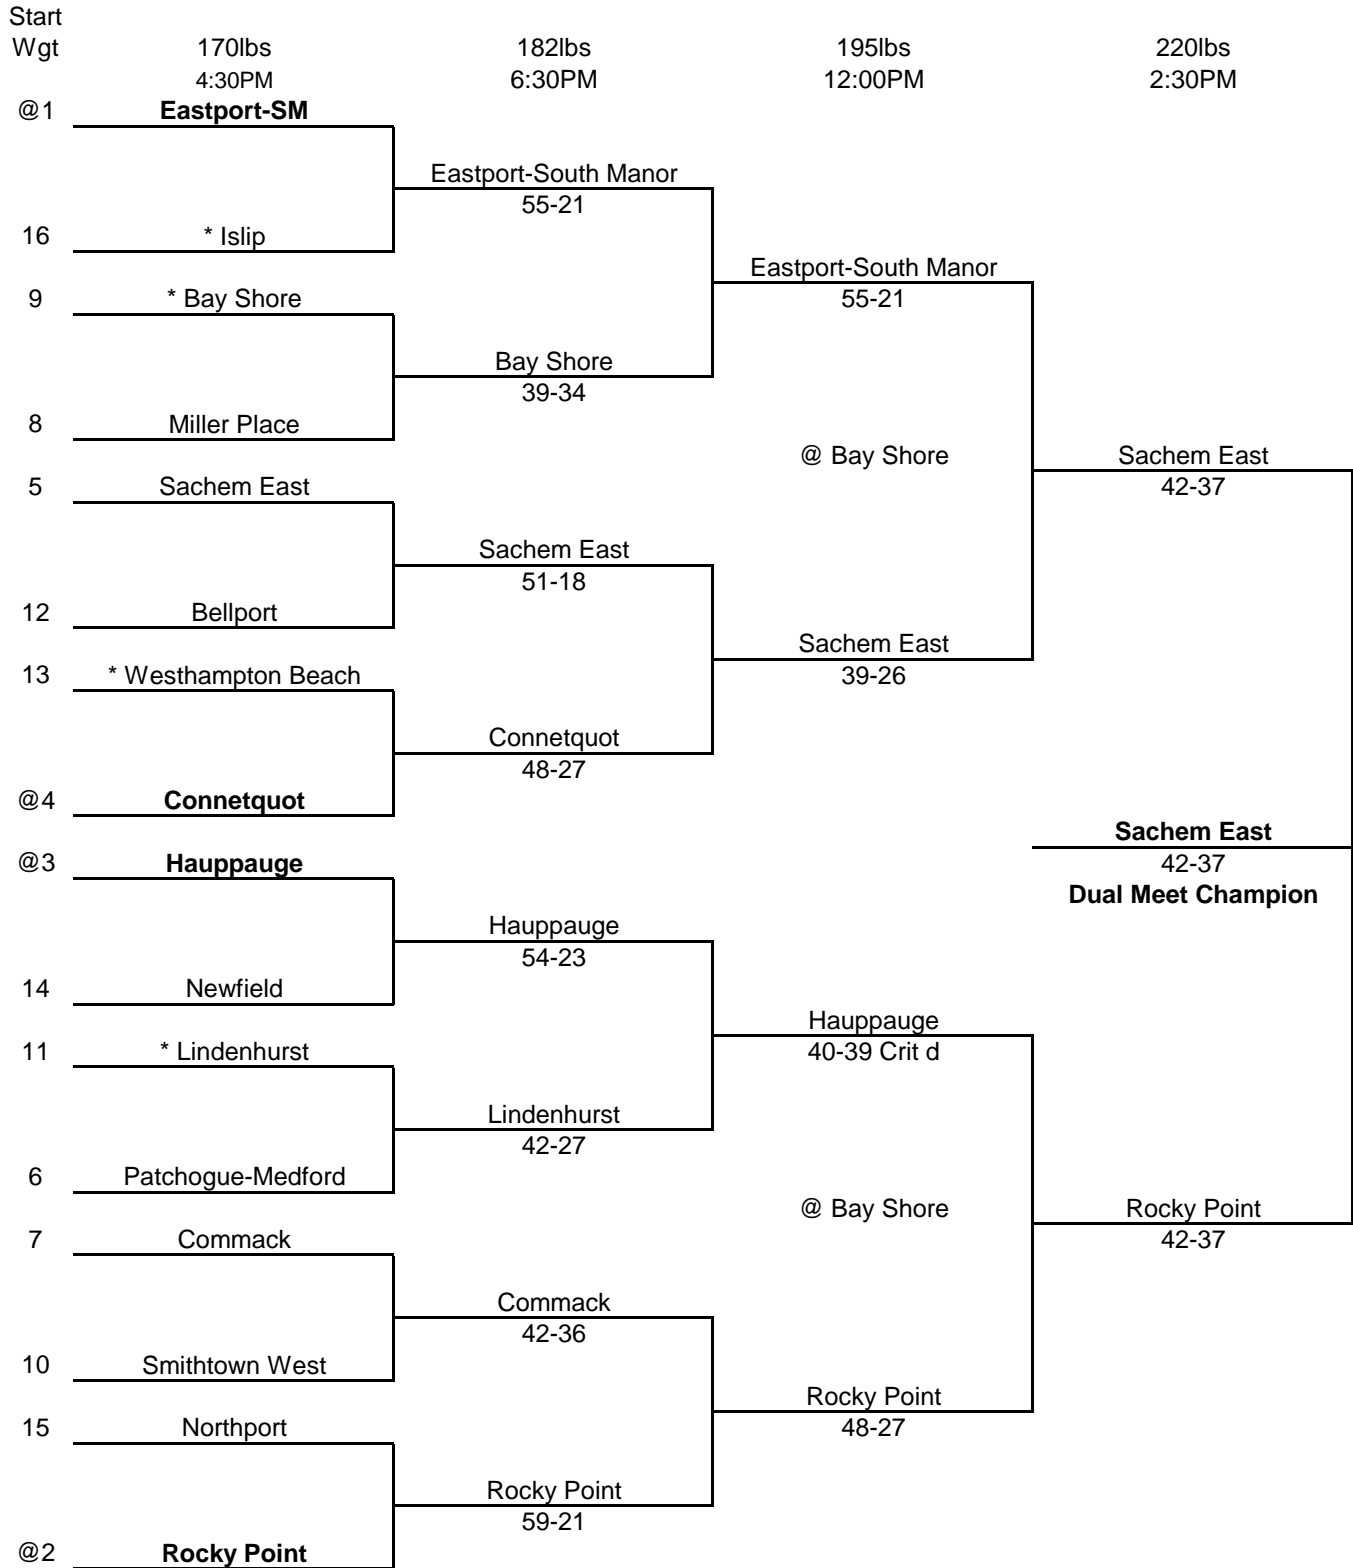

2019 Section XI D1 Dual Meet Championship

Wednesday January 16 at Higher Seed

Saturday January 19 at Bay Shore

Prelims and quarters hosted by the #1, #2, #3 and #4 seeds
Semifinals and Finals at Bay Shore

* - Denotes Wild Card Selection