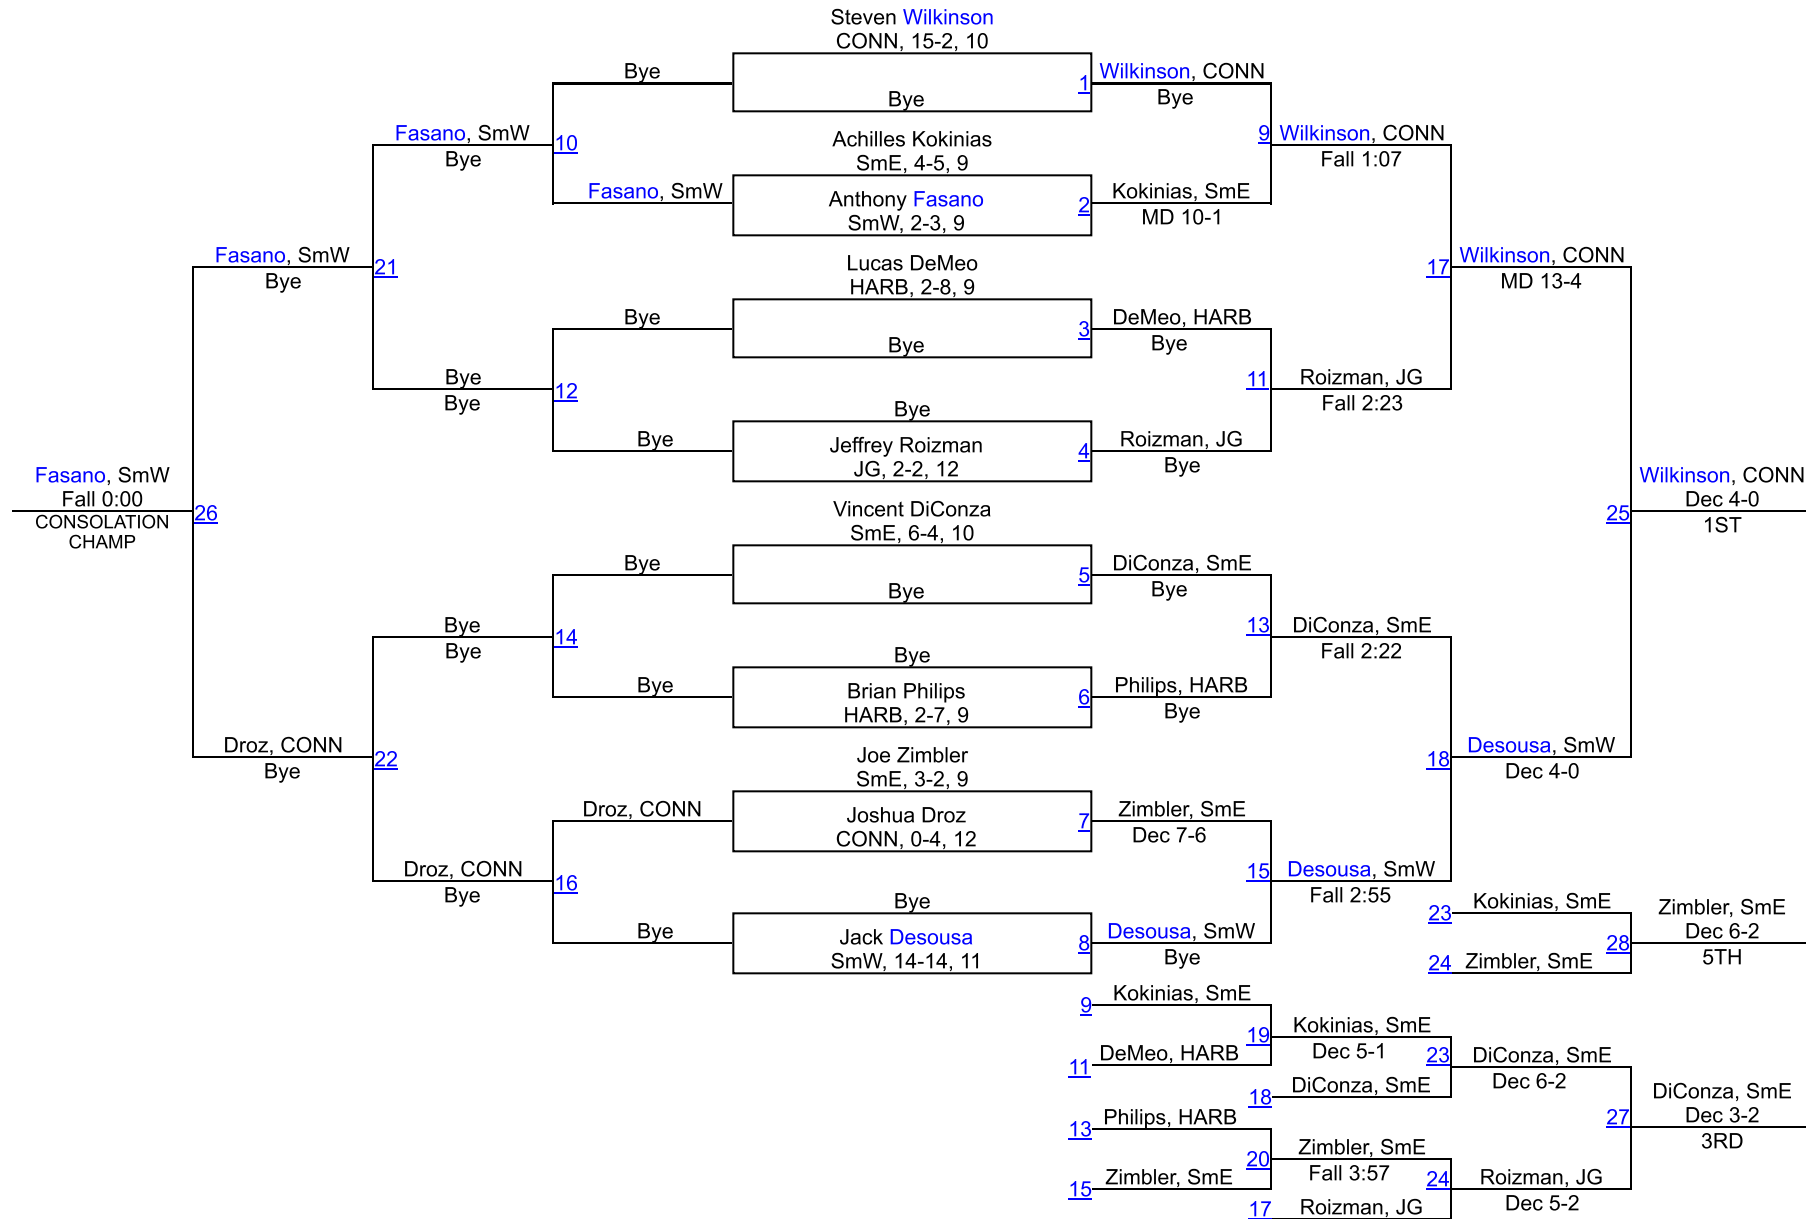

Smithtown Tournament 2018

113 lbs.