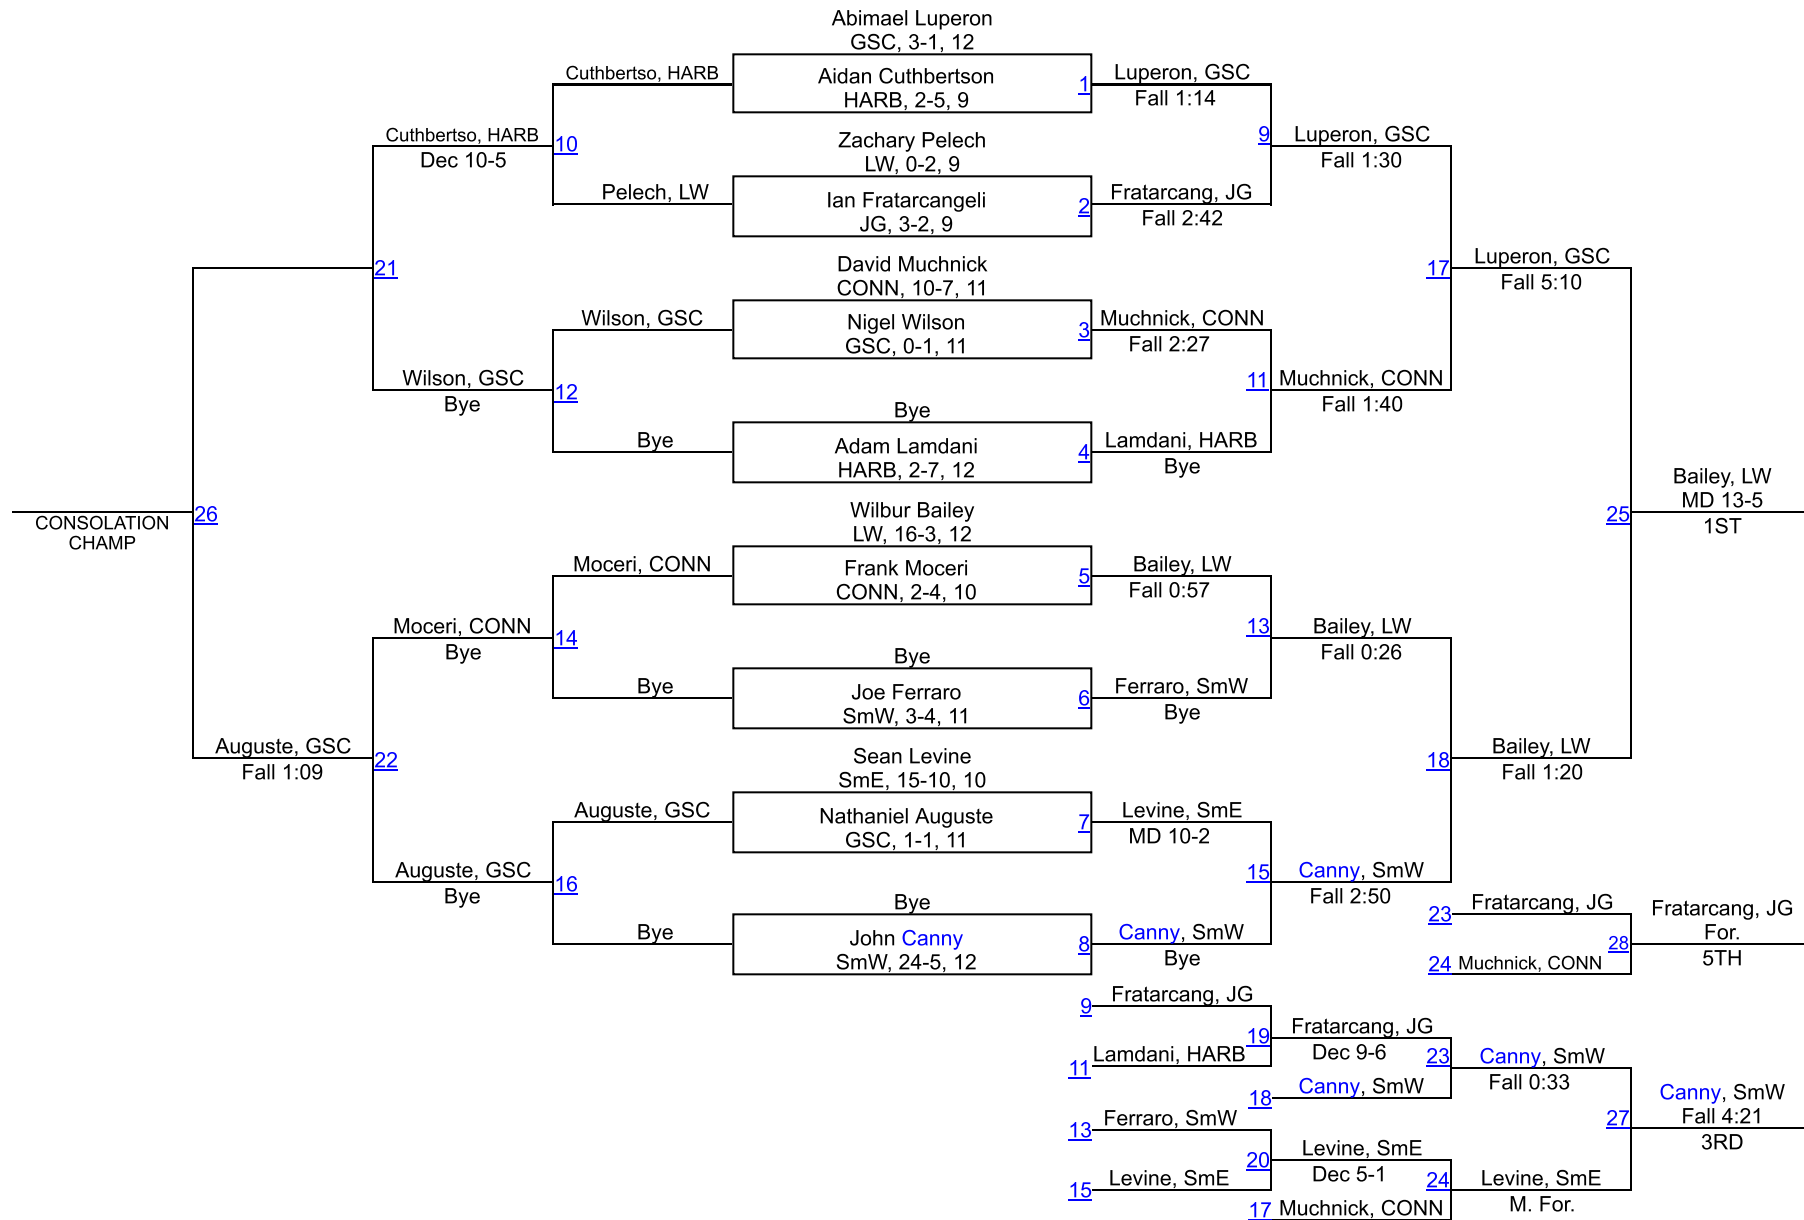

Smithtown Tournament 2018

152 lbs.