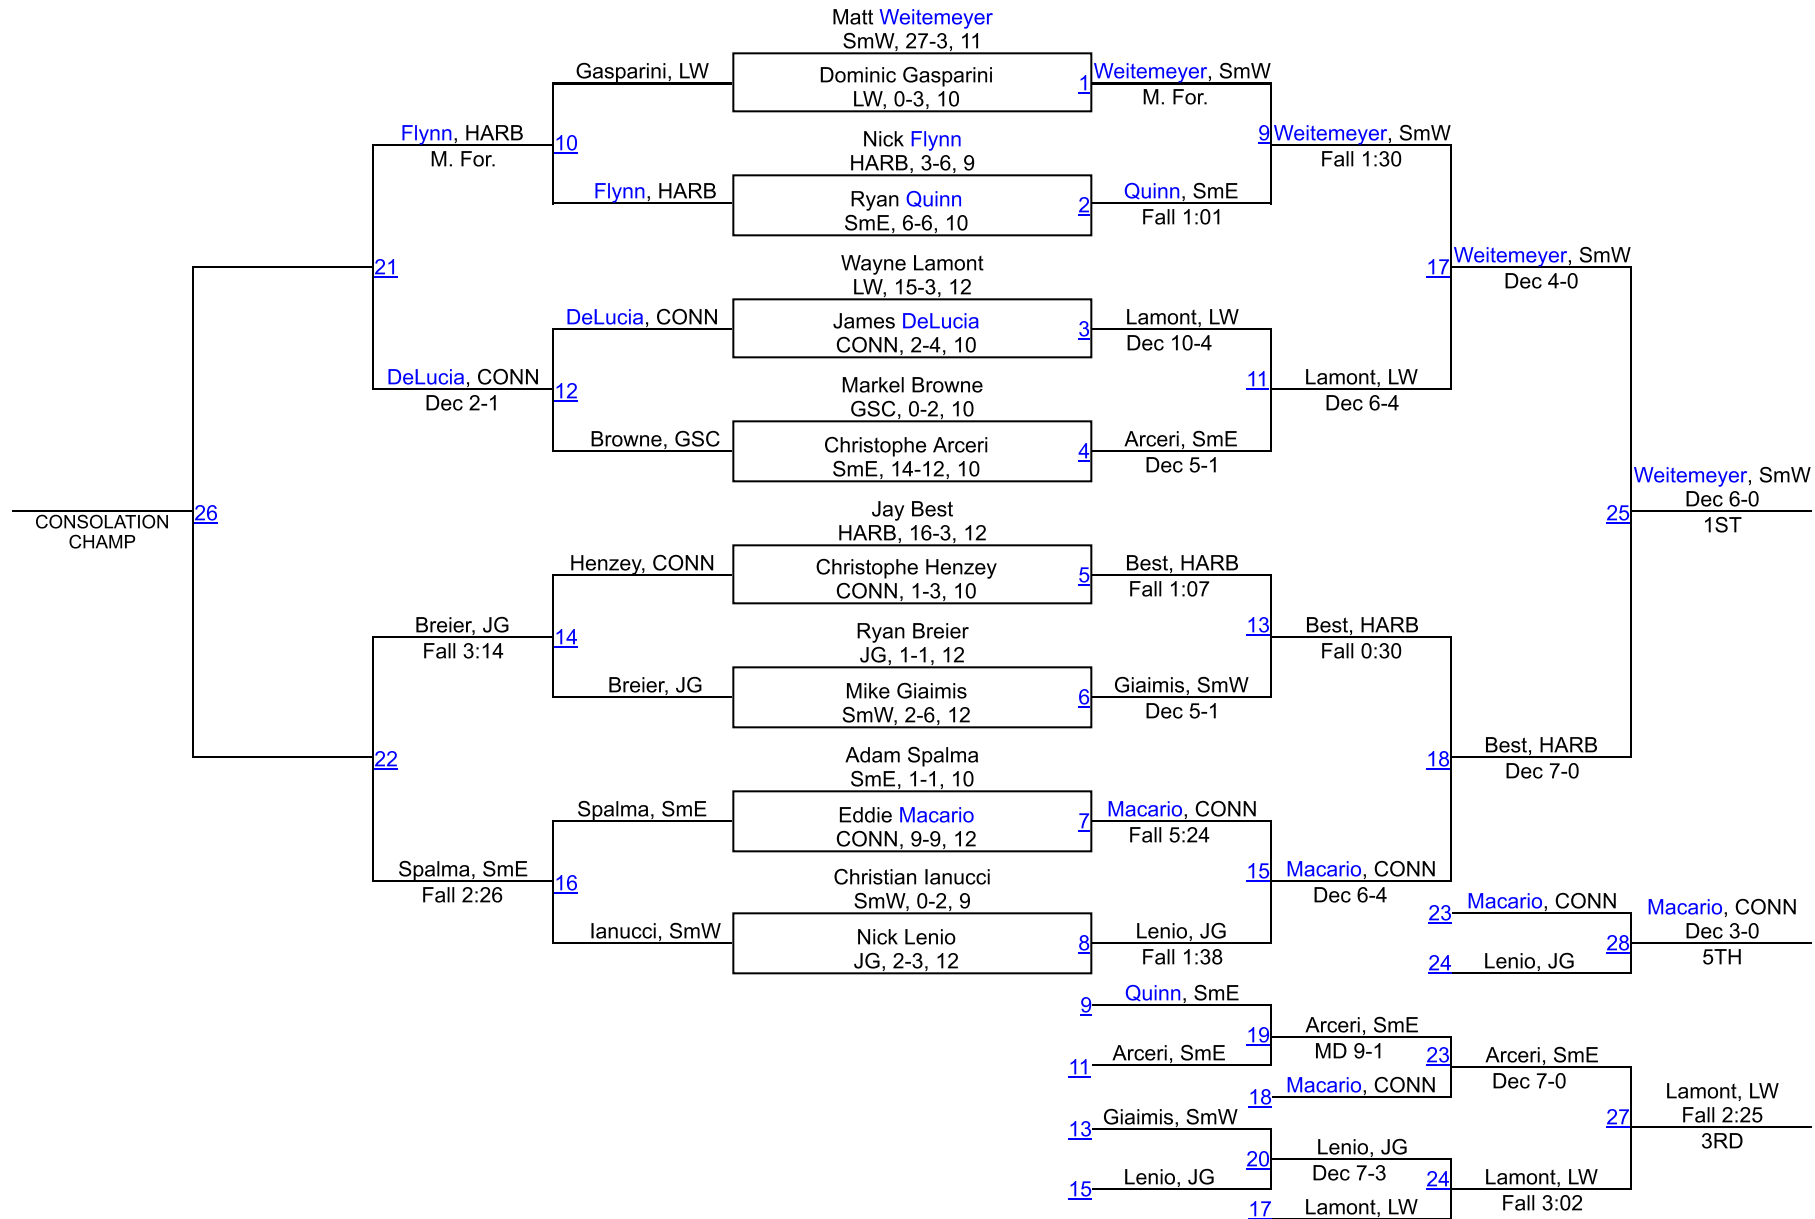

Smithtown Tournament 2018

138 lbs.