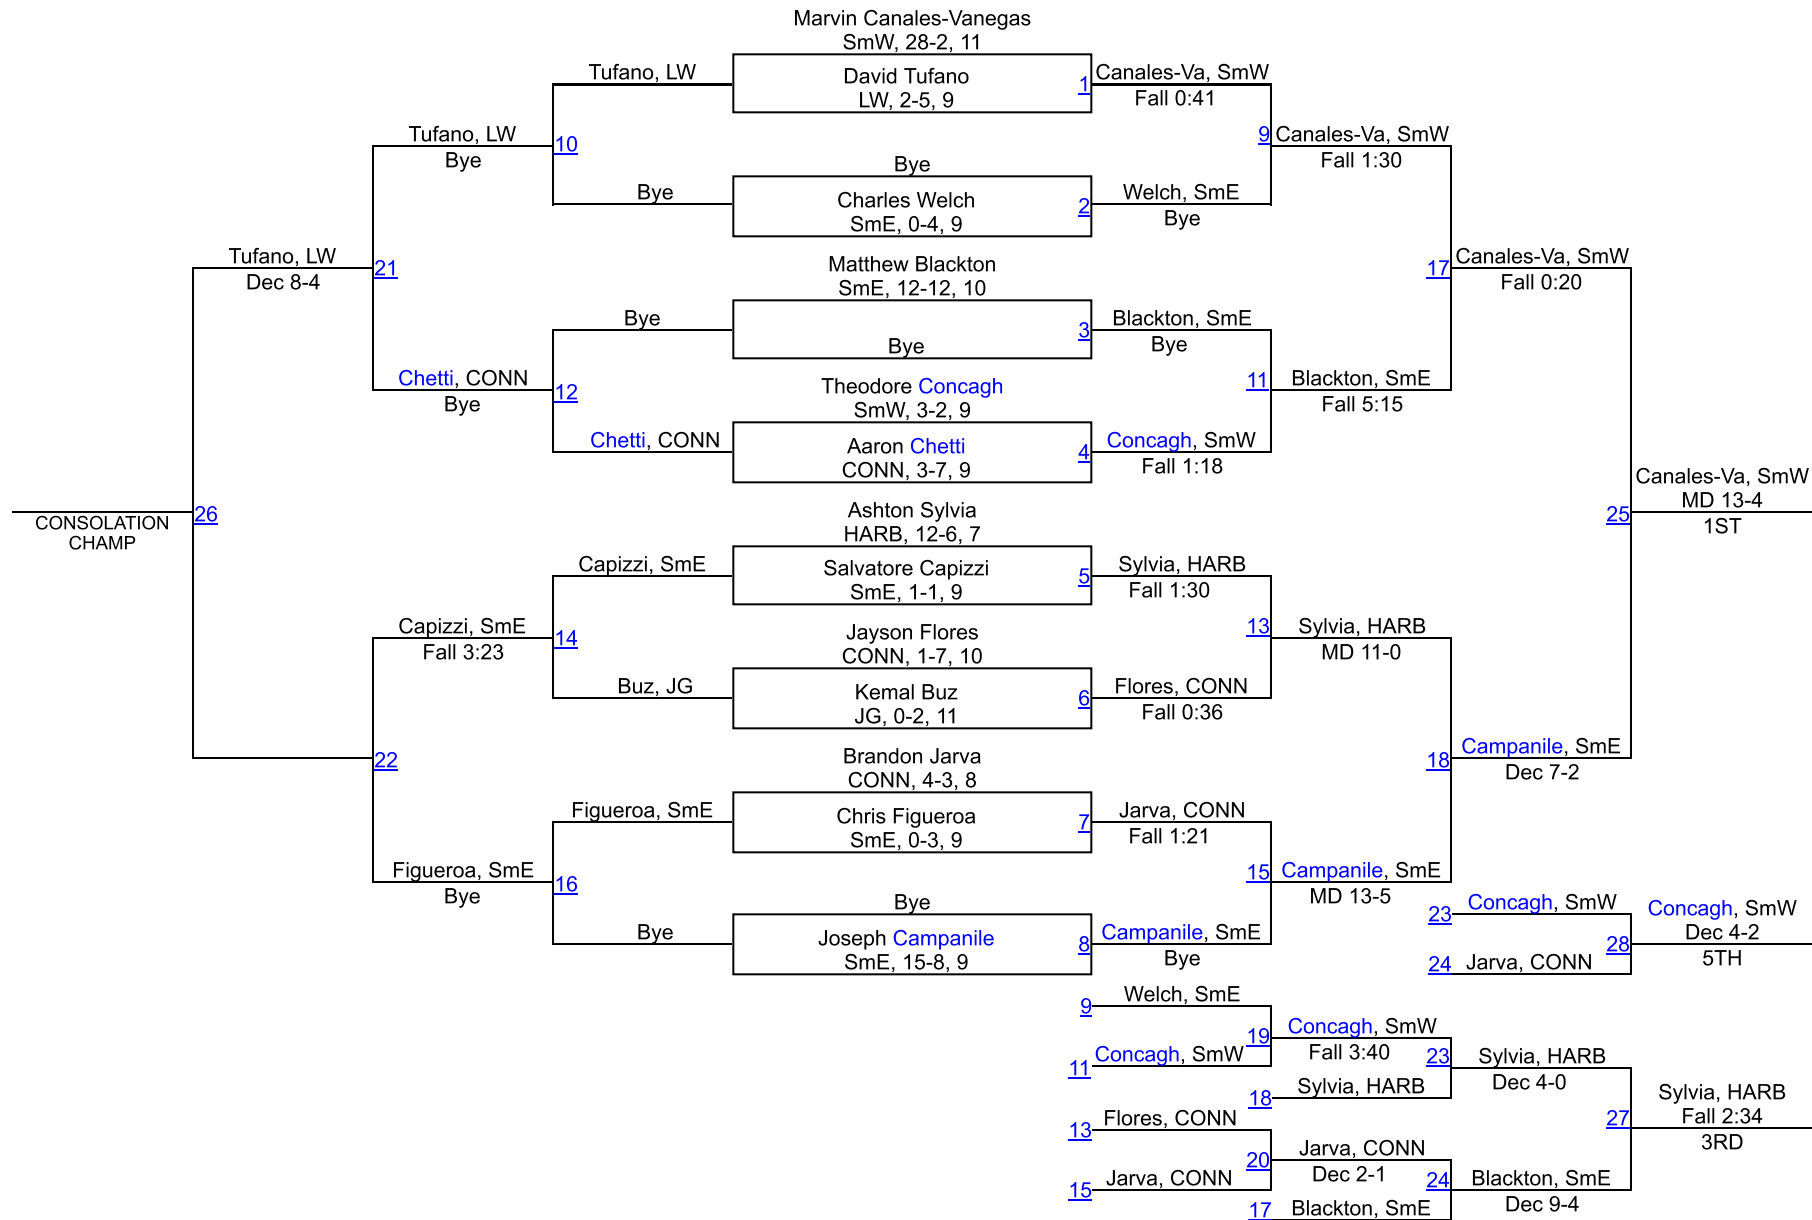

Smithtown Tournament 2018

106 lbs.