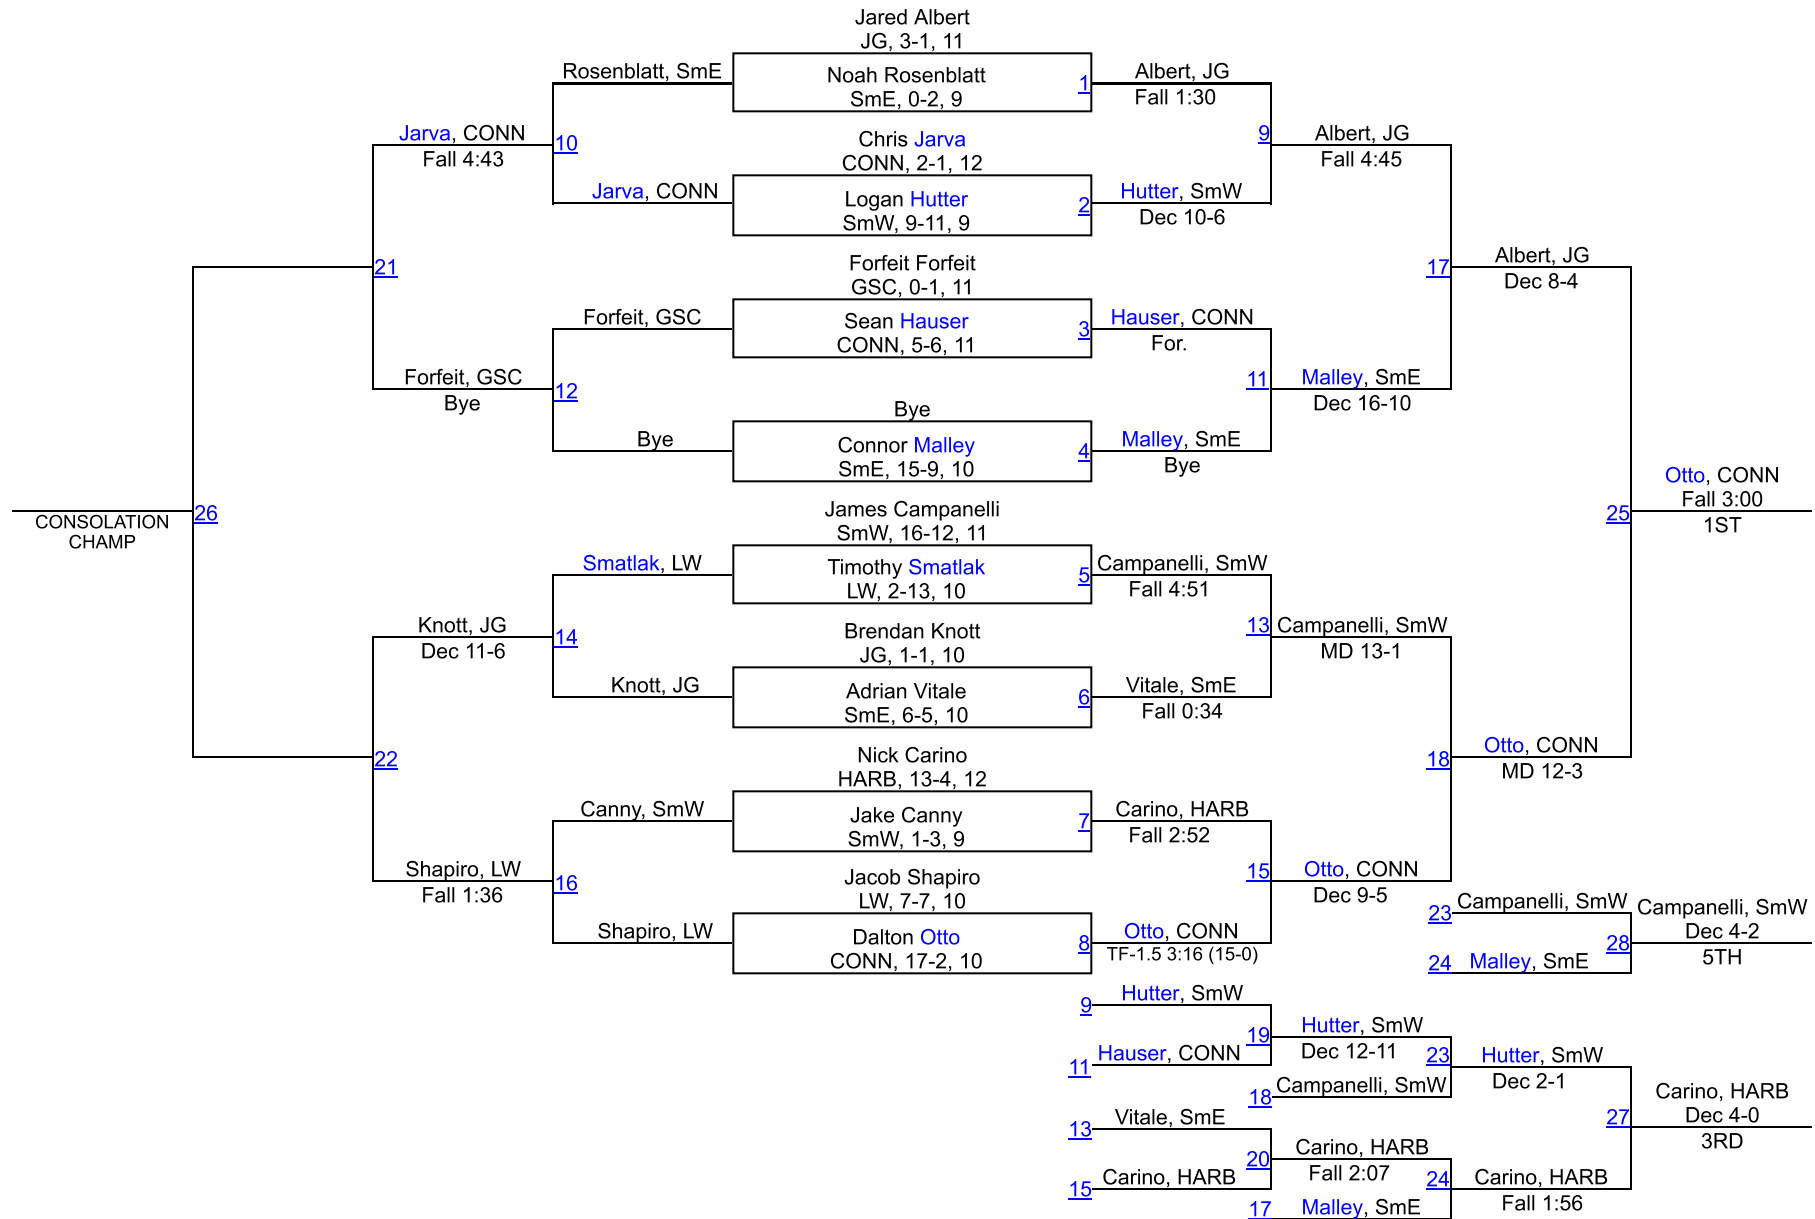

Smithtown Tournament 2018

120 lbs.