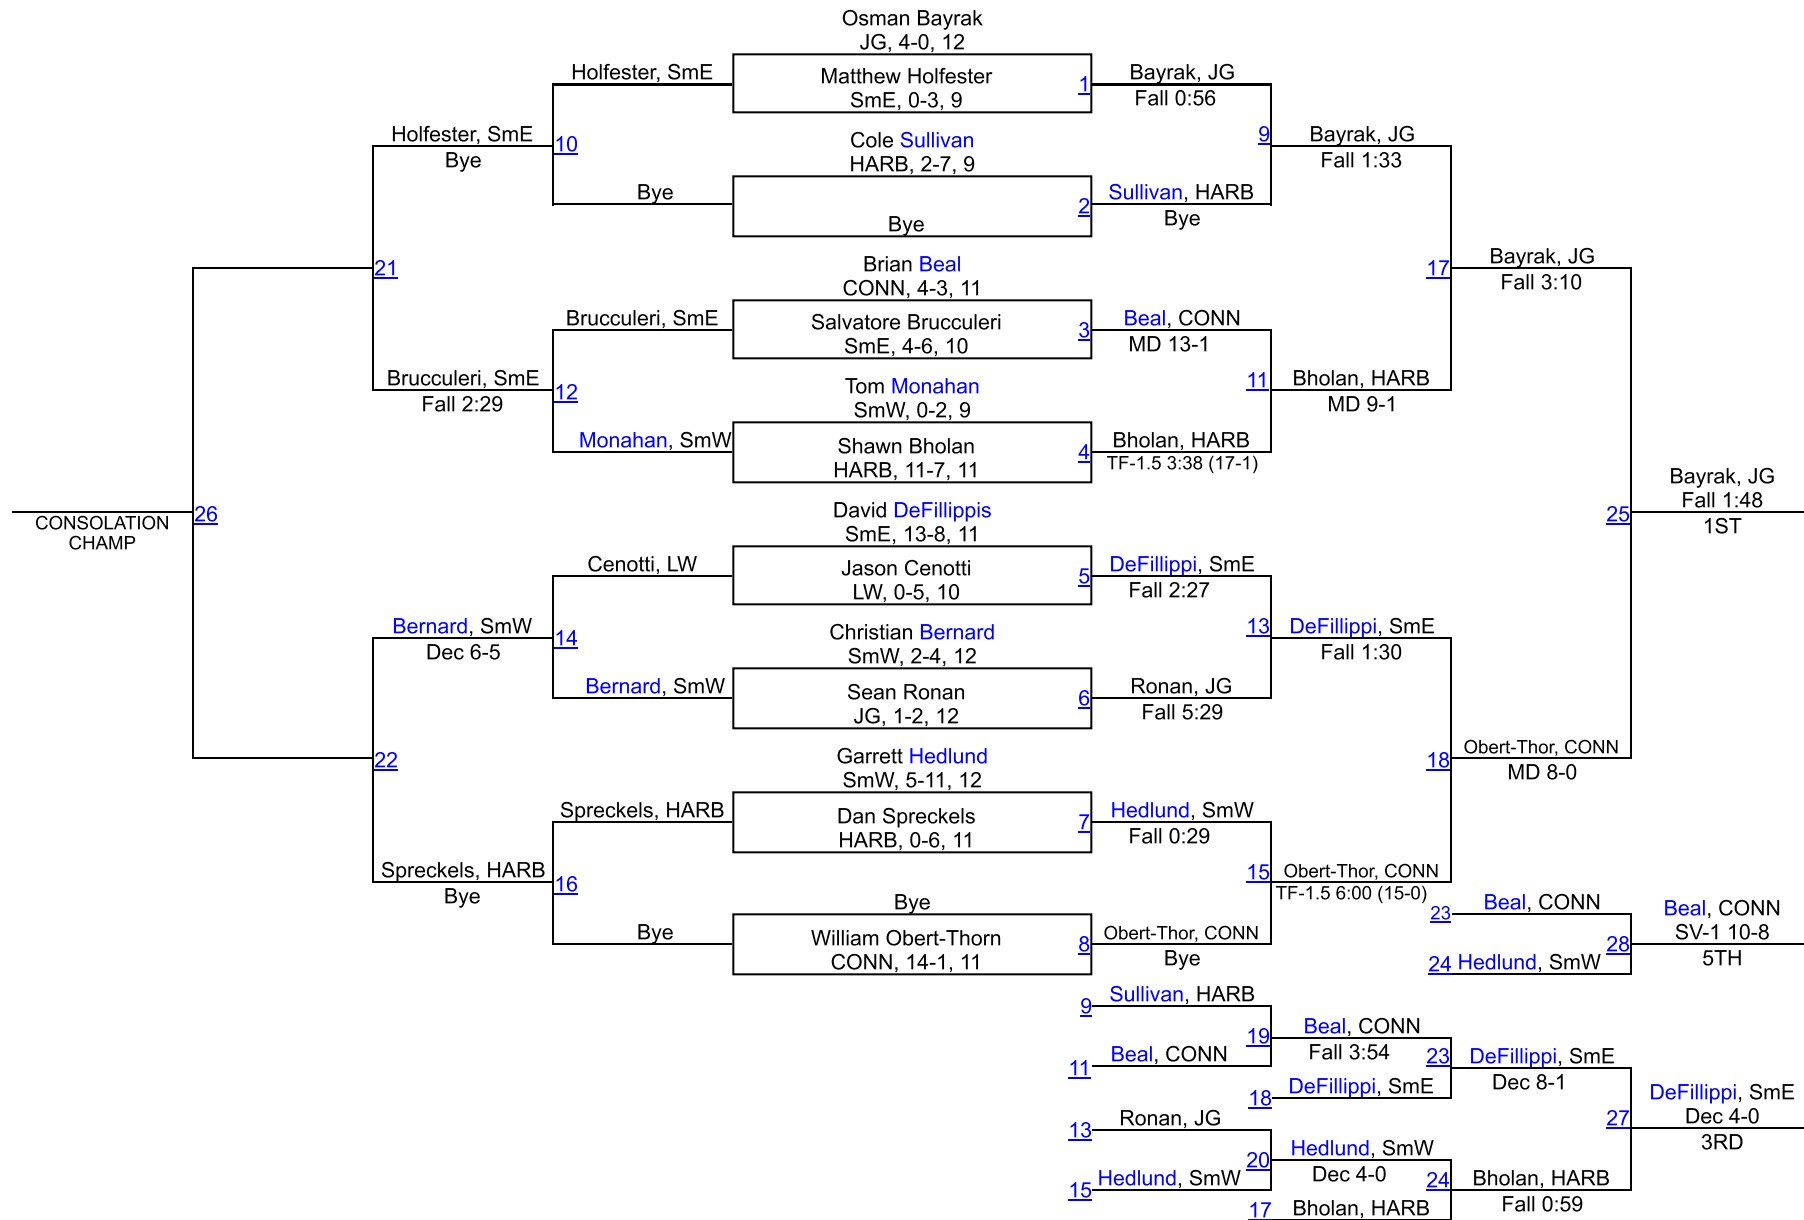

Smithtown Tournament 2018

126 lbs.