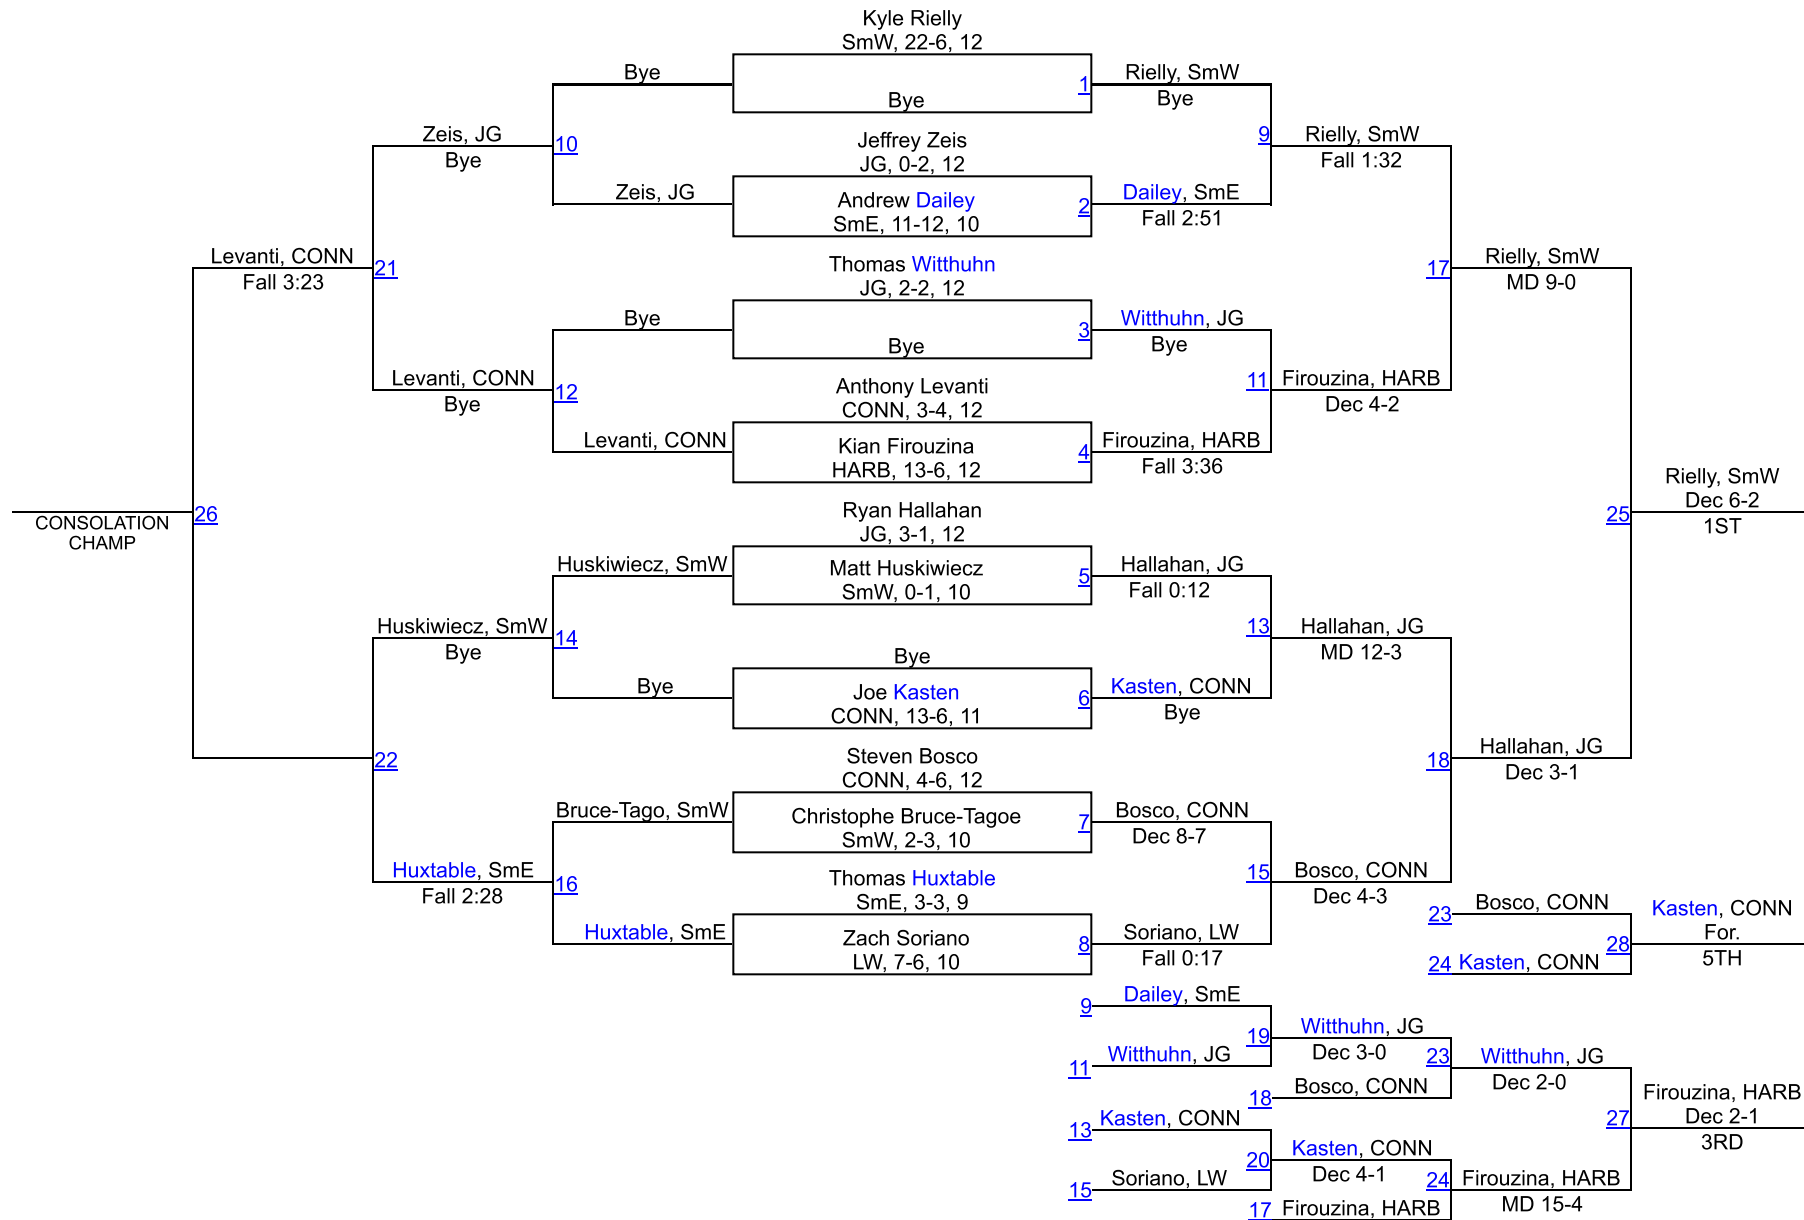

Smithtown Tournament 2018

132 lbs.