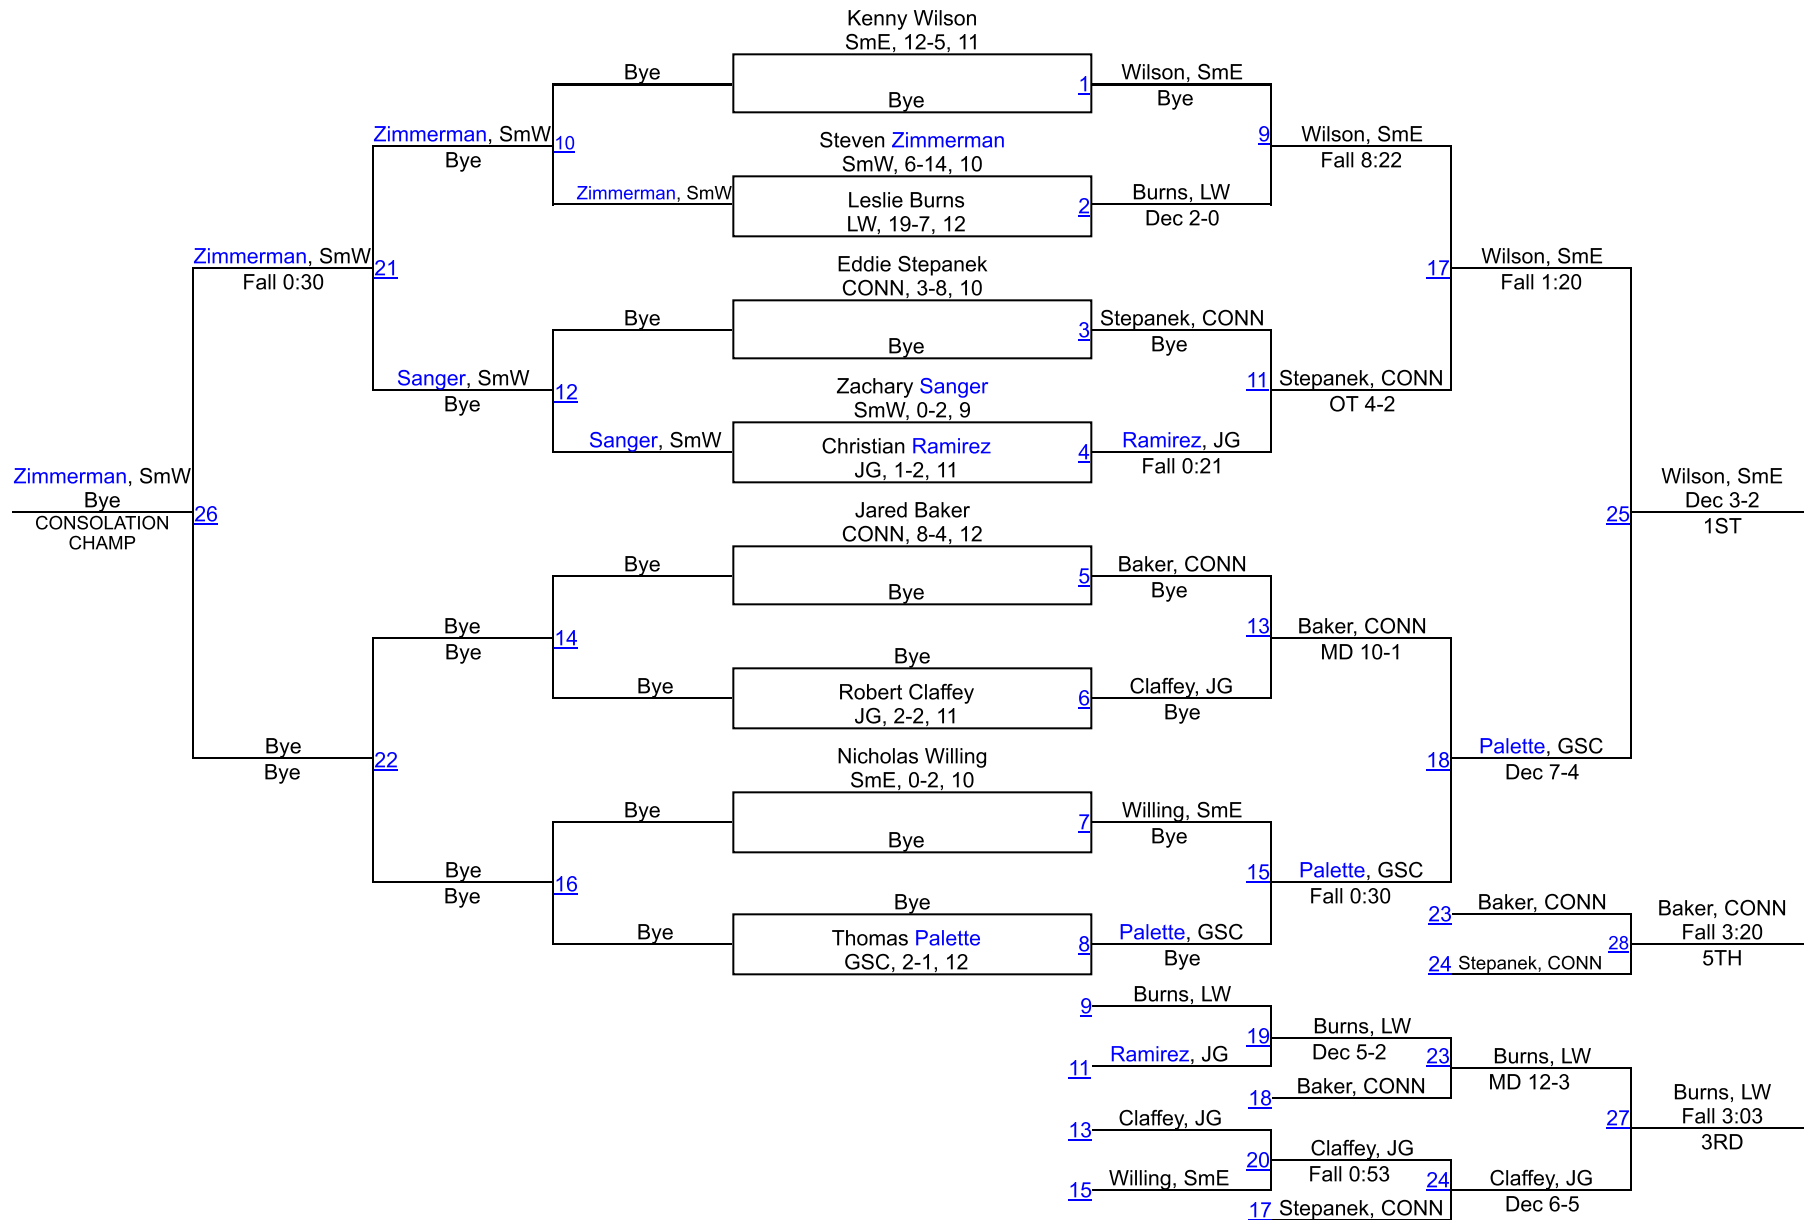

Smithtown Tournament 2018

195 lbs.