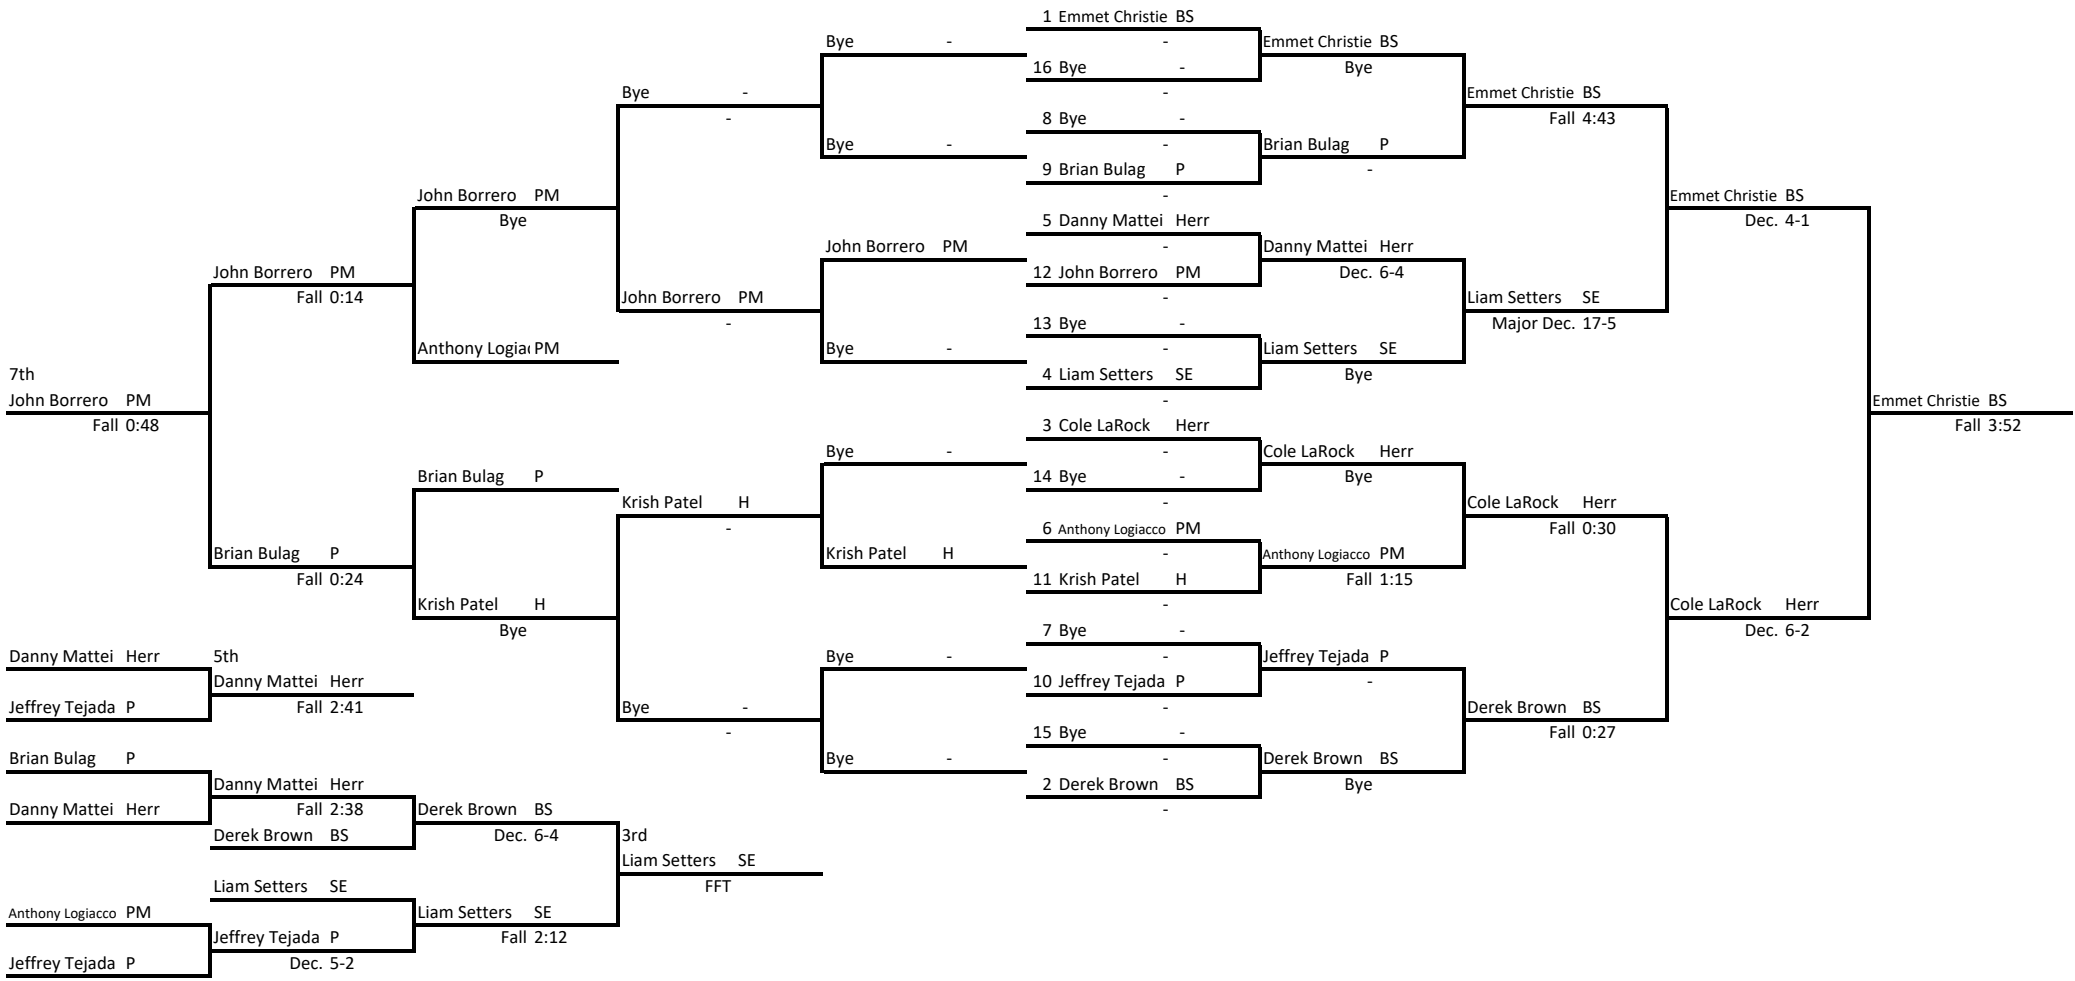

2017 Raider Invitational

Weight Class: 160

2017 Raider Invitational

Weight Class: 170