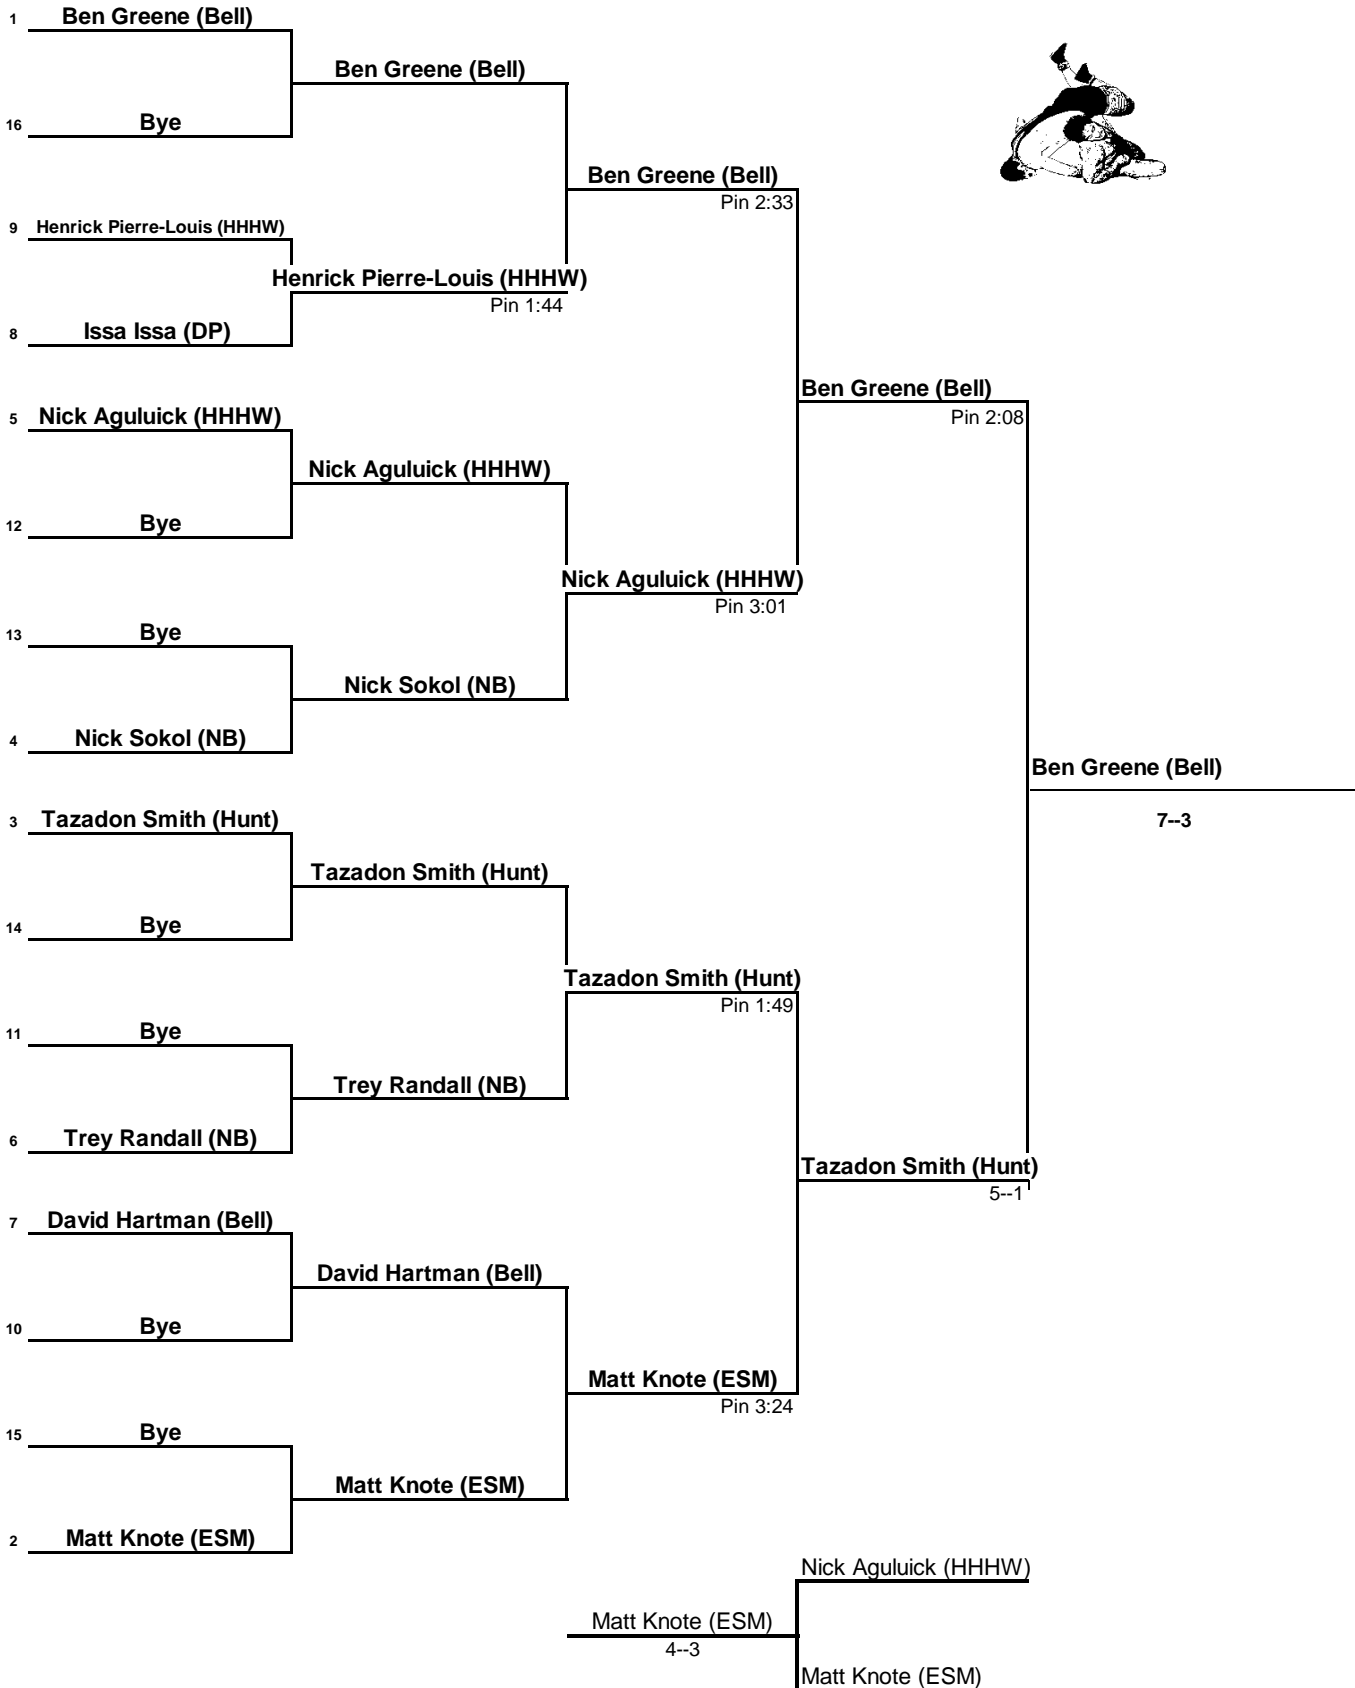

2018 Section 11 League 4 Tournament

WEIGHT 220 lbs.