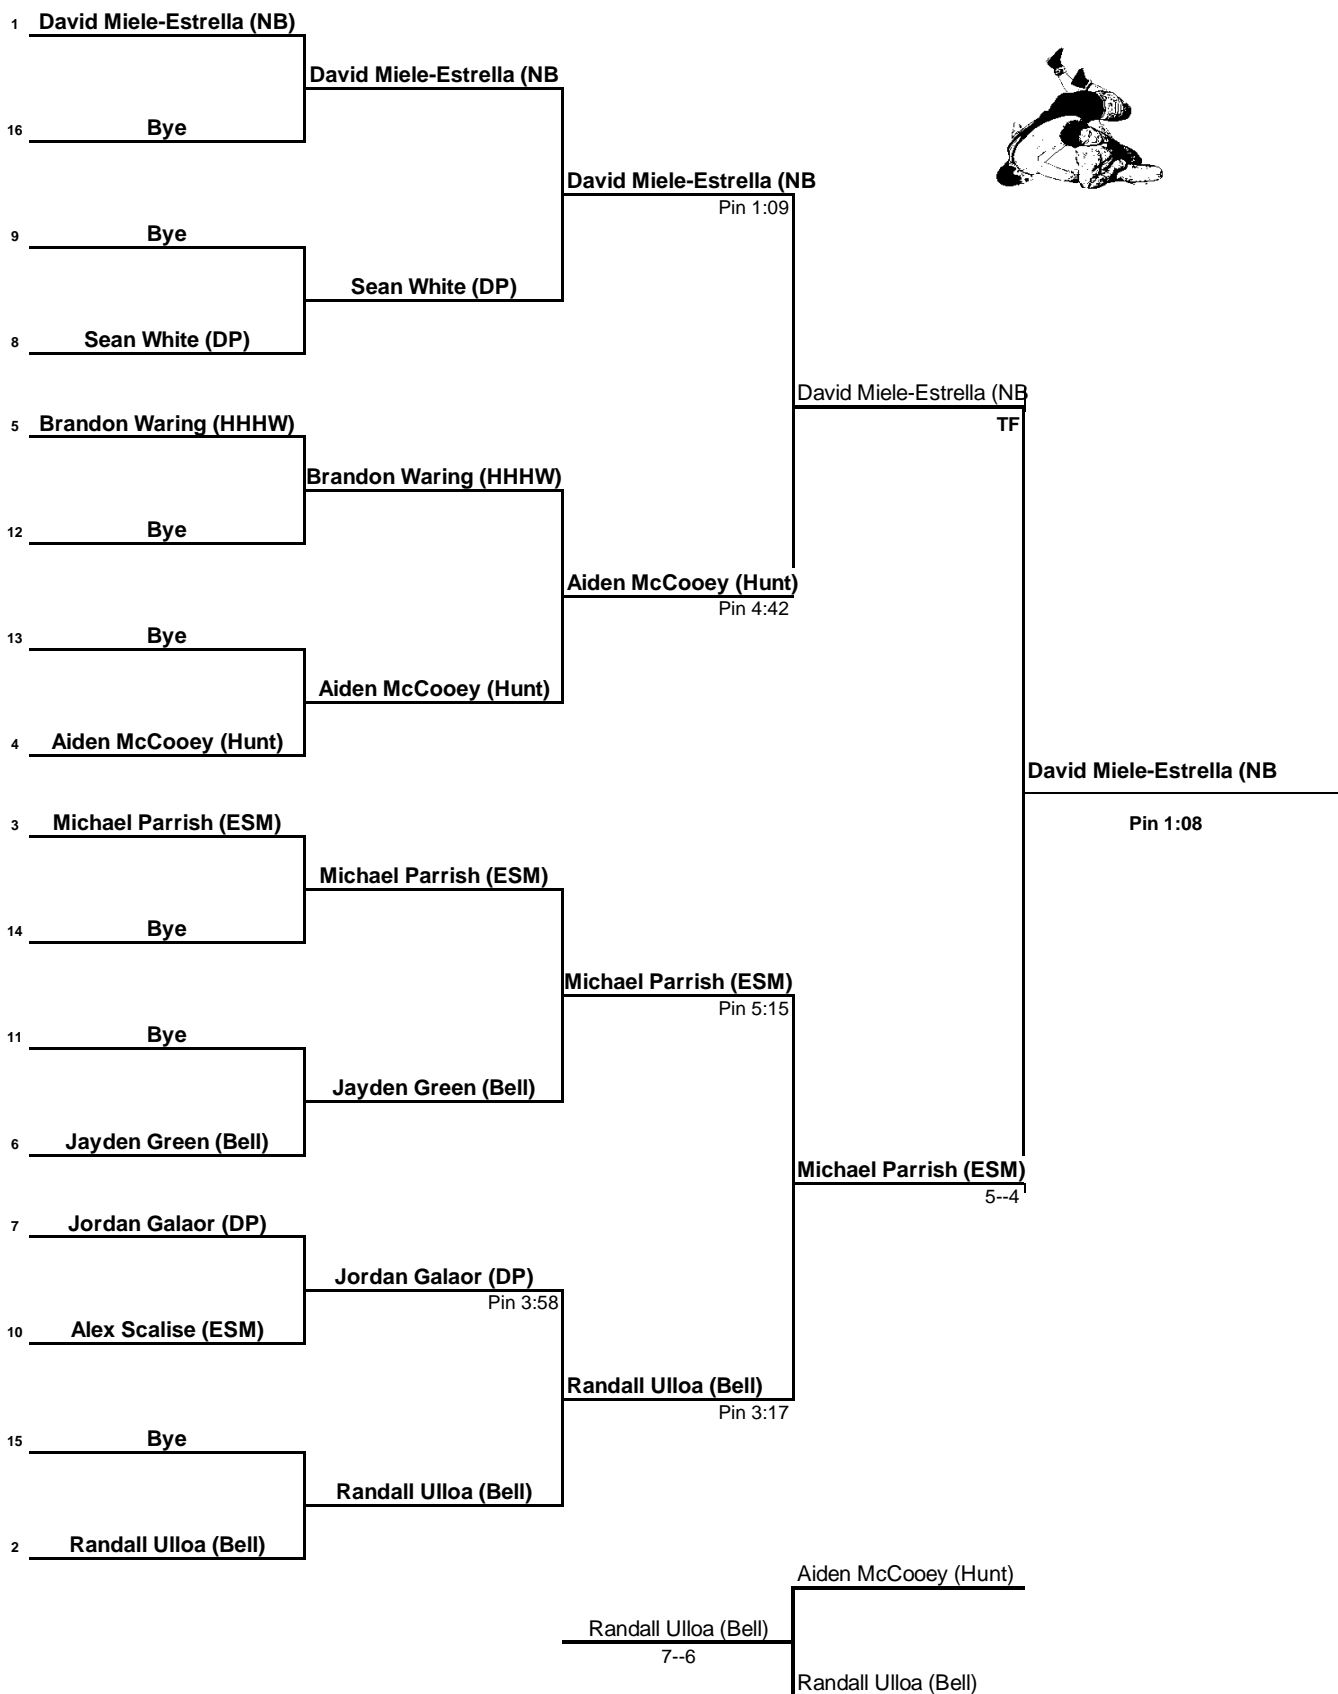

2018 Section 11 League 4 Tournament

WEIGHT 170 lbs.