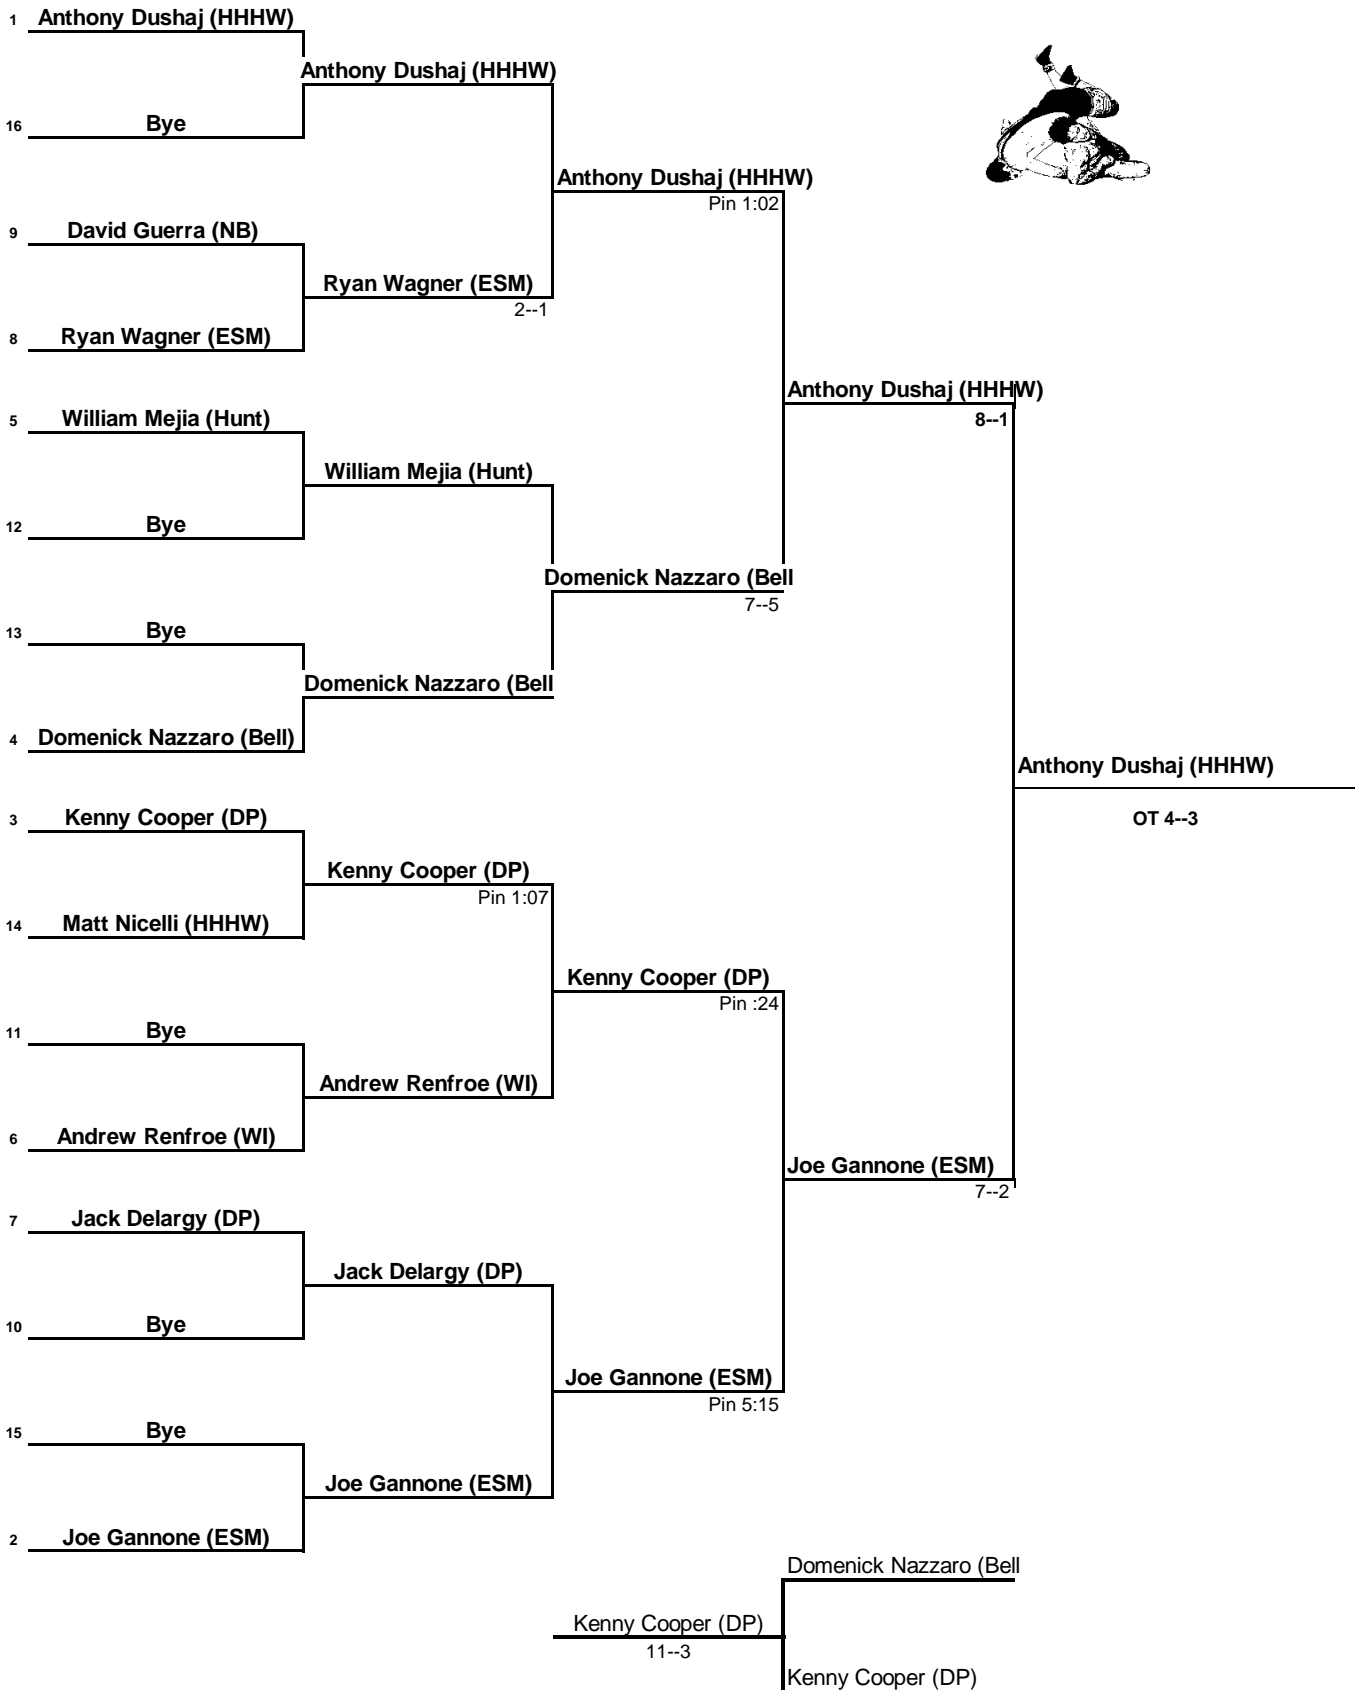

2018 Section 11 League 4 Tournament

WEIGHT 152 lbs.