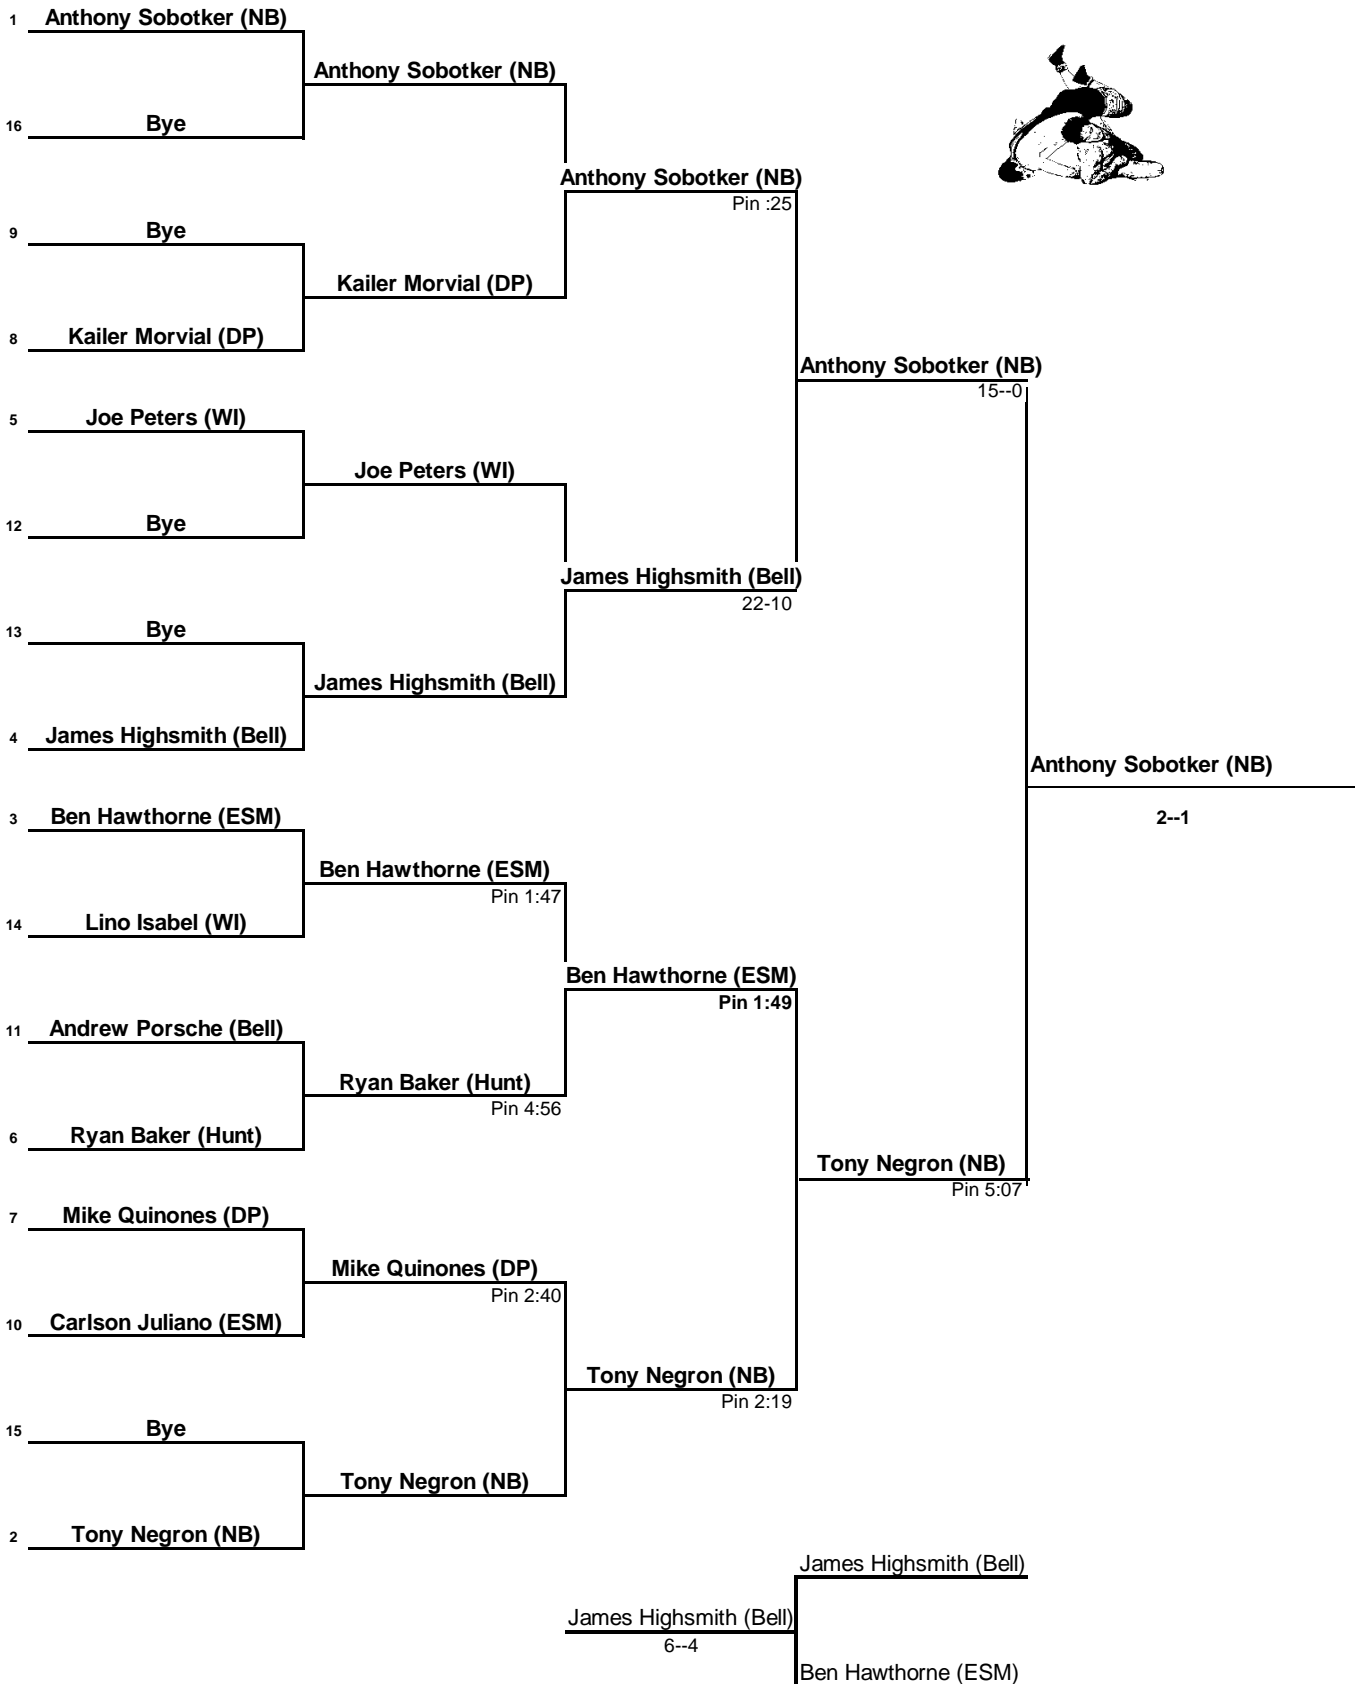

2018 Section 11 League 4 Tournament

WEIGHT 138 lbs.