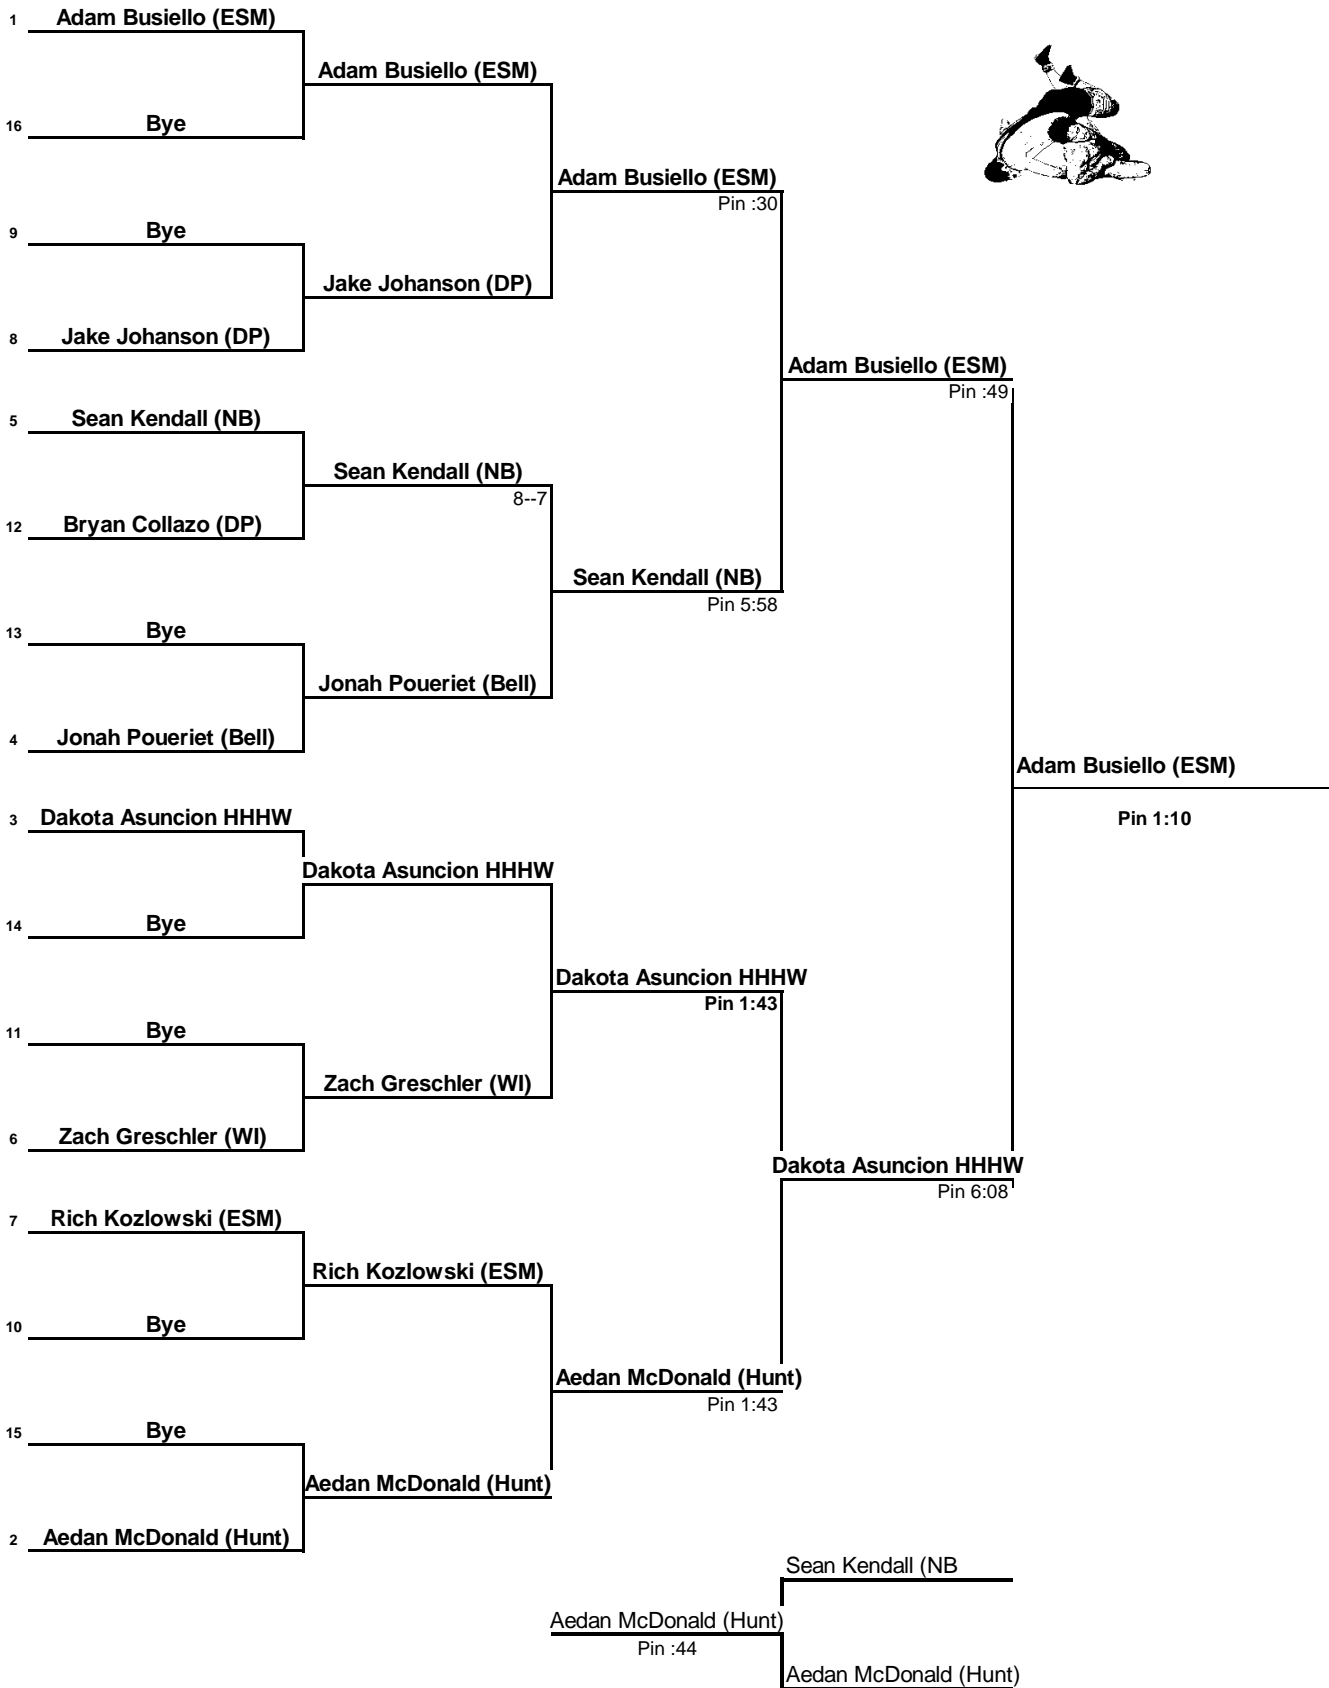

2018 Section 11 League 4 Tournament
WEIGHT 126 lbs.