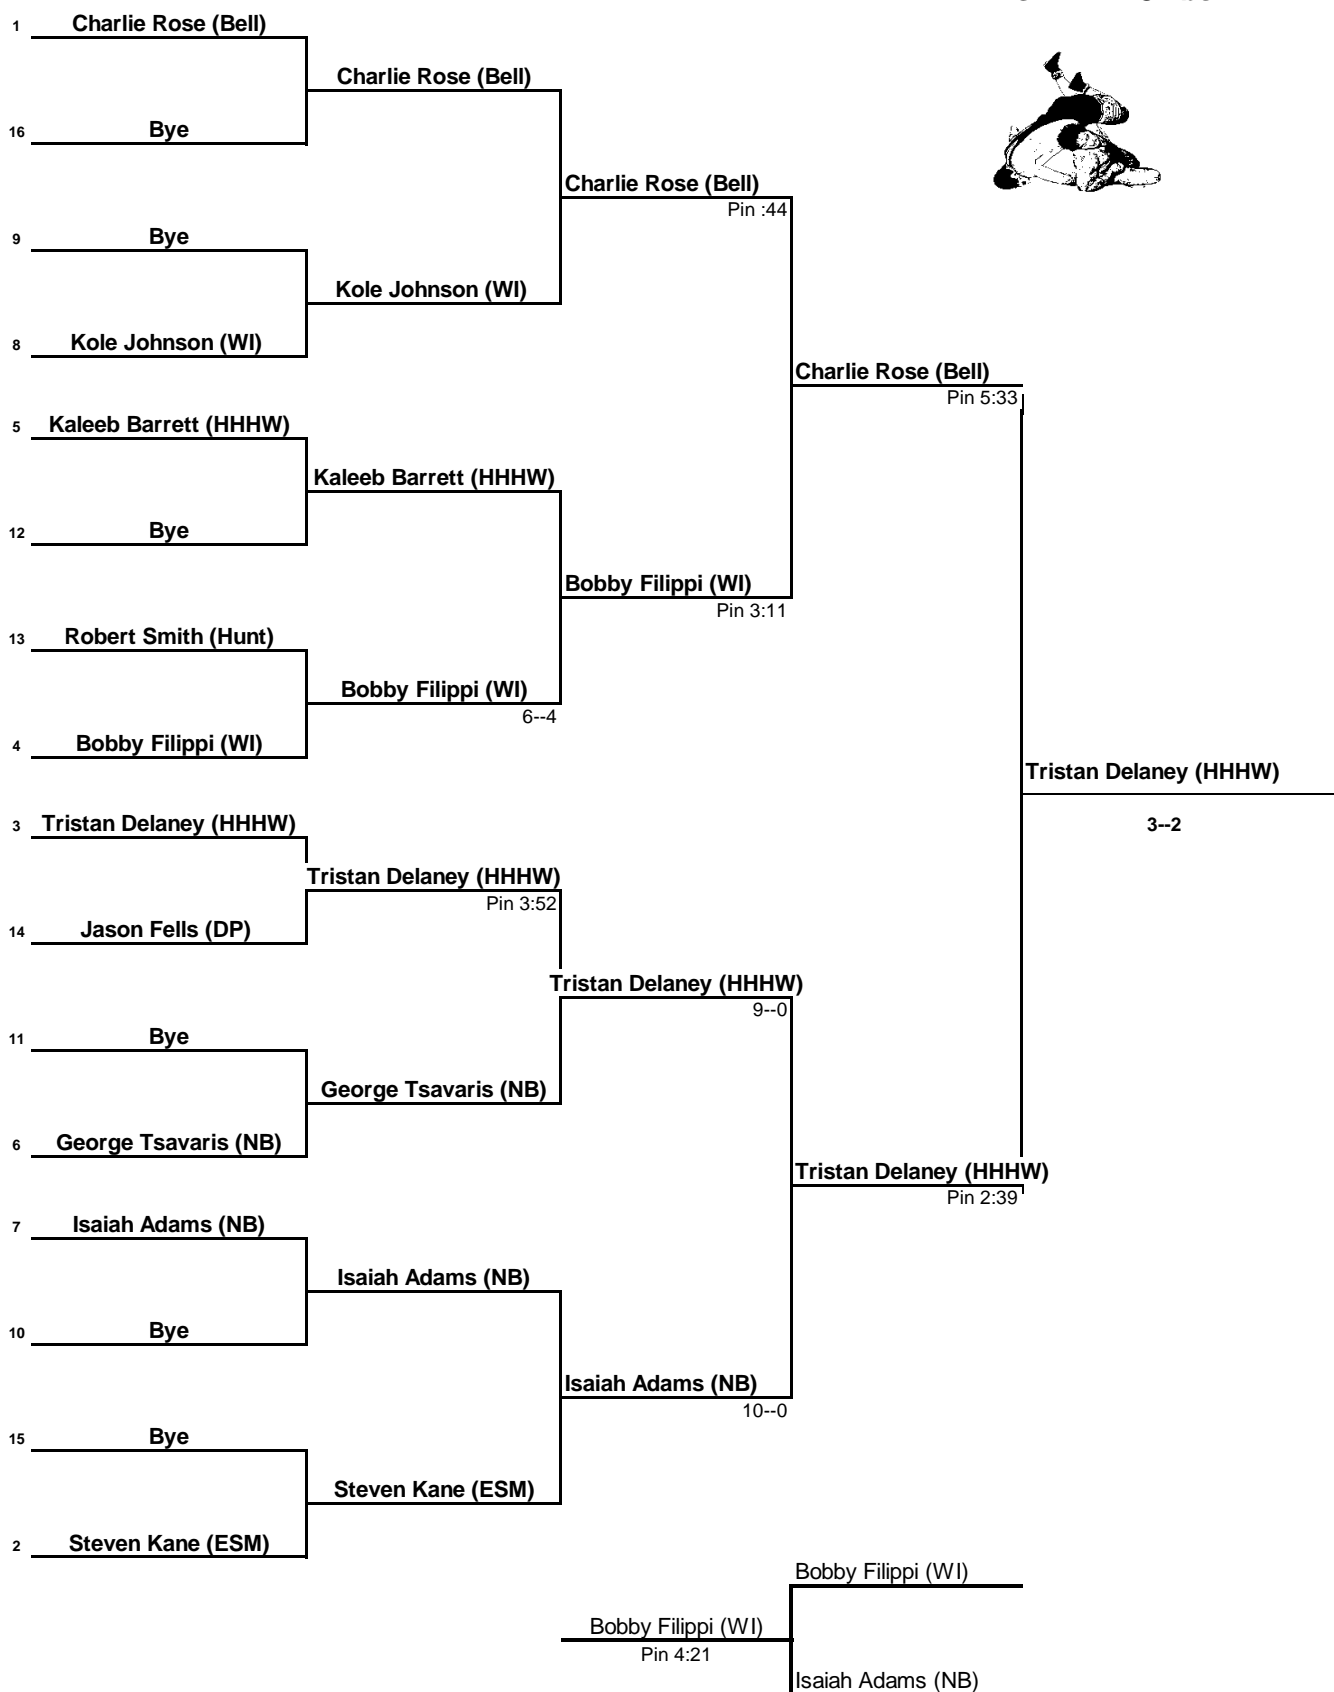

2018 Section 11 League 4 Tournament

WEIGHT 145 lbs.