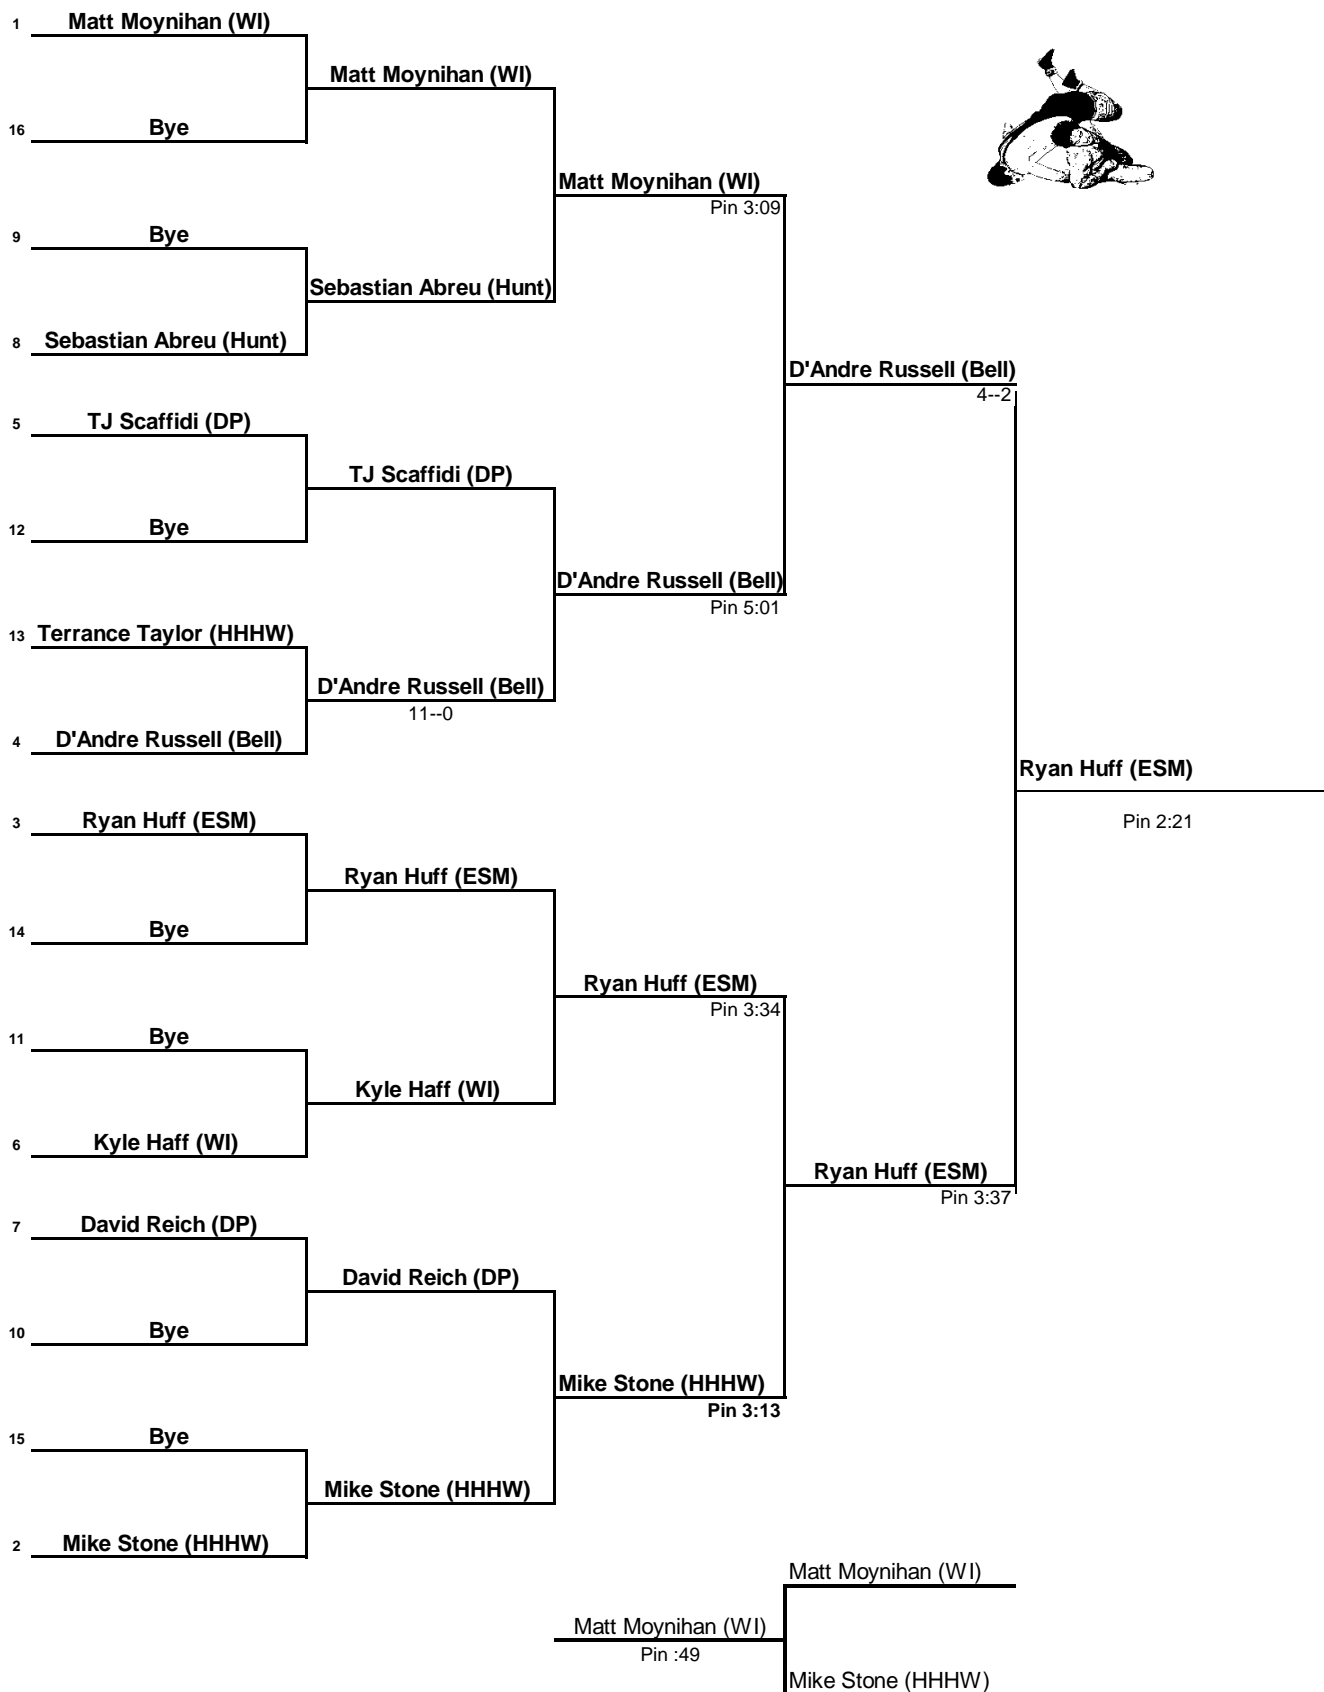

2018 Section 11 League 4 Tournament

WEIGHT 182 lbs.