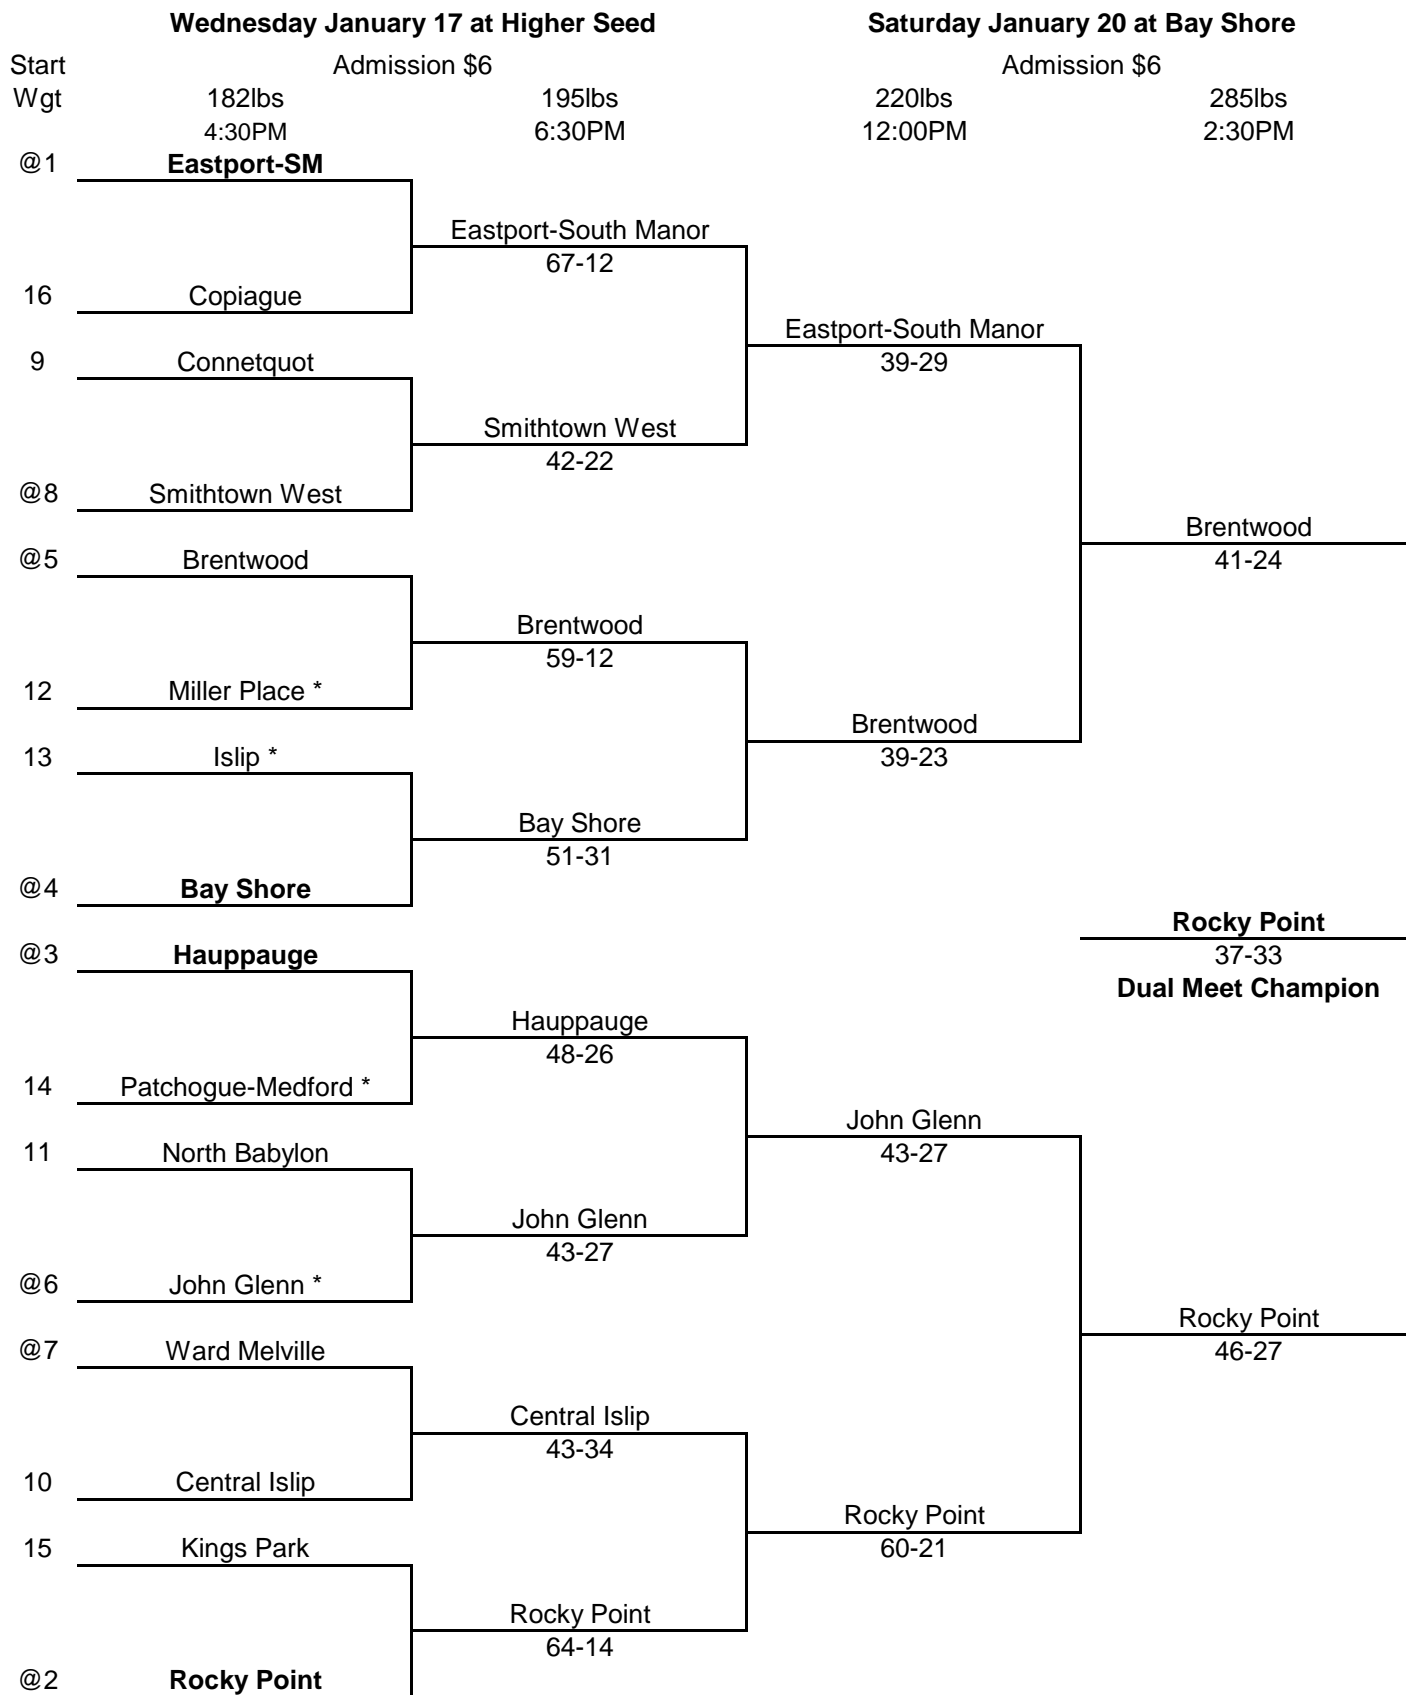

# 2017 Section XI Dual Meet Championship

Prelims and quarters hosted by the #1, #2, #3 and #4 seeds  
Semifinals and Finals at Bay Shore

\* - Denotes Wild Card Selection