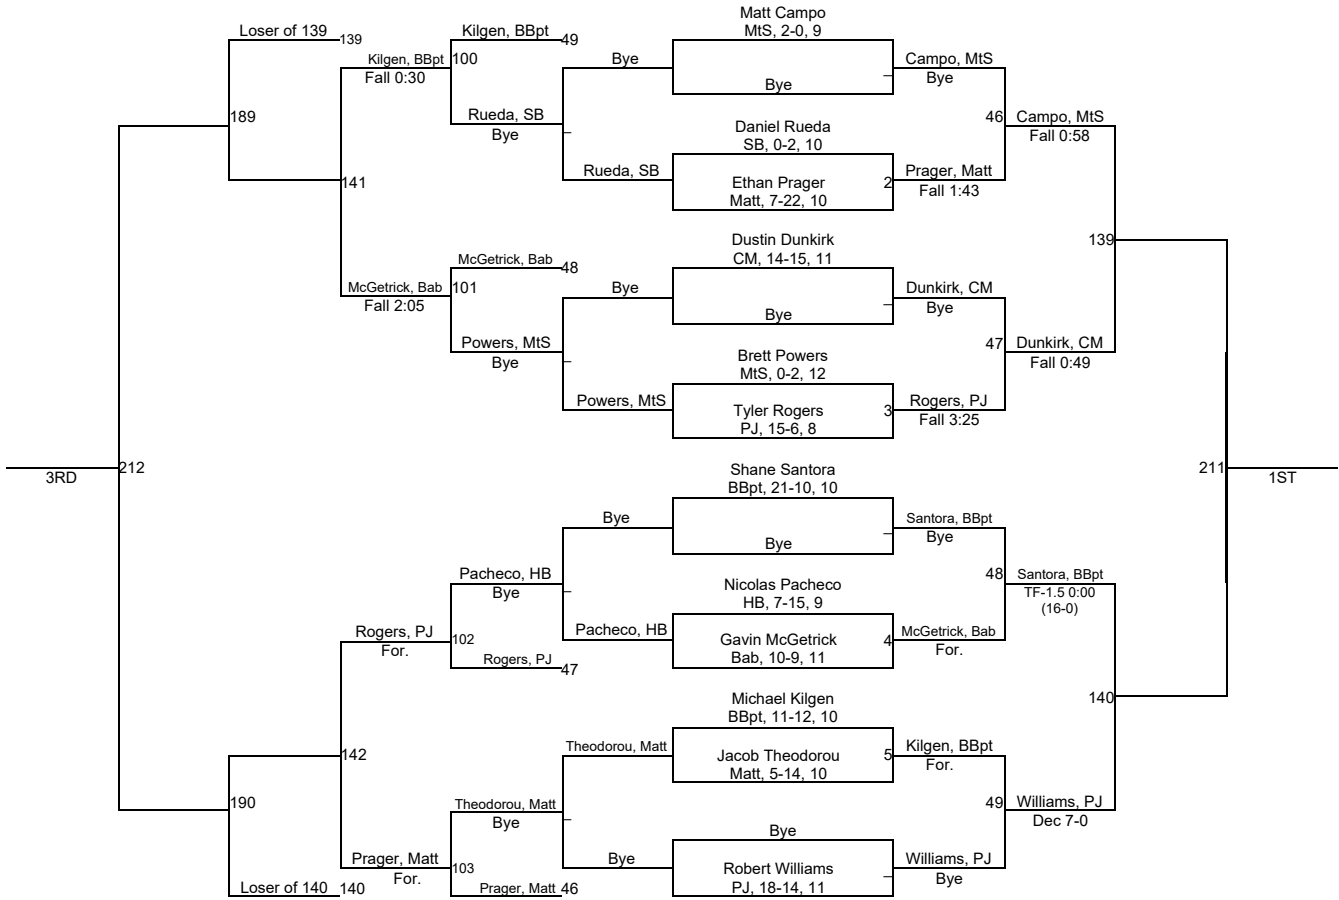

Team Scores

1. Mattituck	126.0
2. Port Jefferson	95.0
3. Bayport-Bluepoint	79.5
4. Mt Sinai	78.5
5. Center Moriches	73.0
6. Hampton Bays	53.0
7. Babylon	42.0
8. Southampton	33.0
9. Stony Brook	11.0

Suffolk D2 Doc Fallot Memorial

Suffolk D2 Doc Fallot Memorial

106

Suffolk D2 Doc Fallot Memorial

113

Suffolk D2 Doc Fallot Memorial

120

Suffolk D2 Doc Fallot Memorial

126