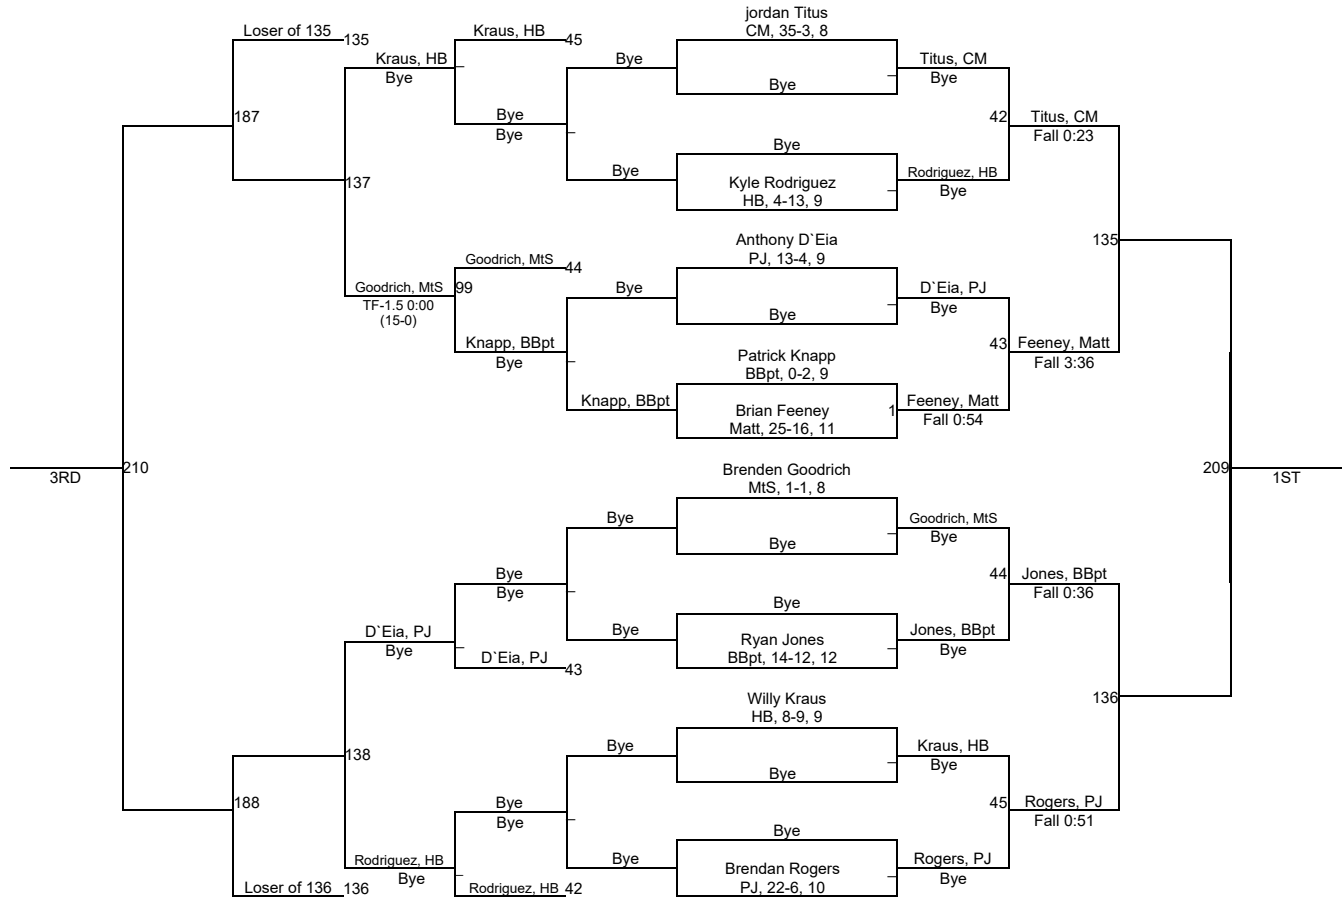

Team Scores

1. Mattituck	126.0
2. Port Jefferson	95.0
3. Bayport-Bluepoint	79.5
4. Mt Sinai	78.5
5. Center Moriches	73.0
6. Hampton Bays	53.0
7. Babylon	42.0
8. Southampton	33.0
9. Stony Brook	11.0

Suffolk D2 Doc Fallot Memorial

Suffolk D2 Doc Fallot Memorial

106

Suffolk D2 Doc Fallot Memorial

113

Suffolk D2 Doc Fallot Memorial

120

Suffolk D2 Doc Fallot Memorial

126