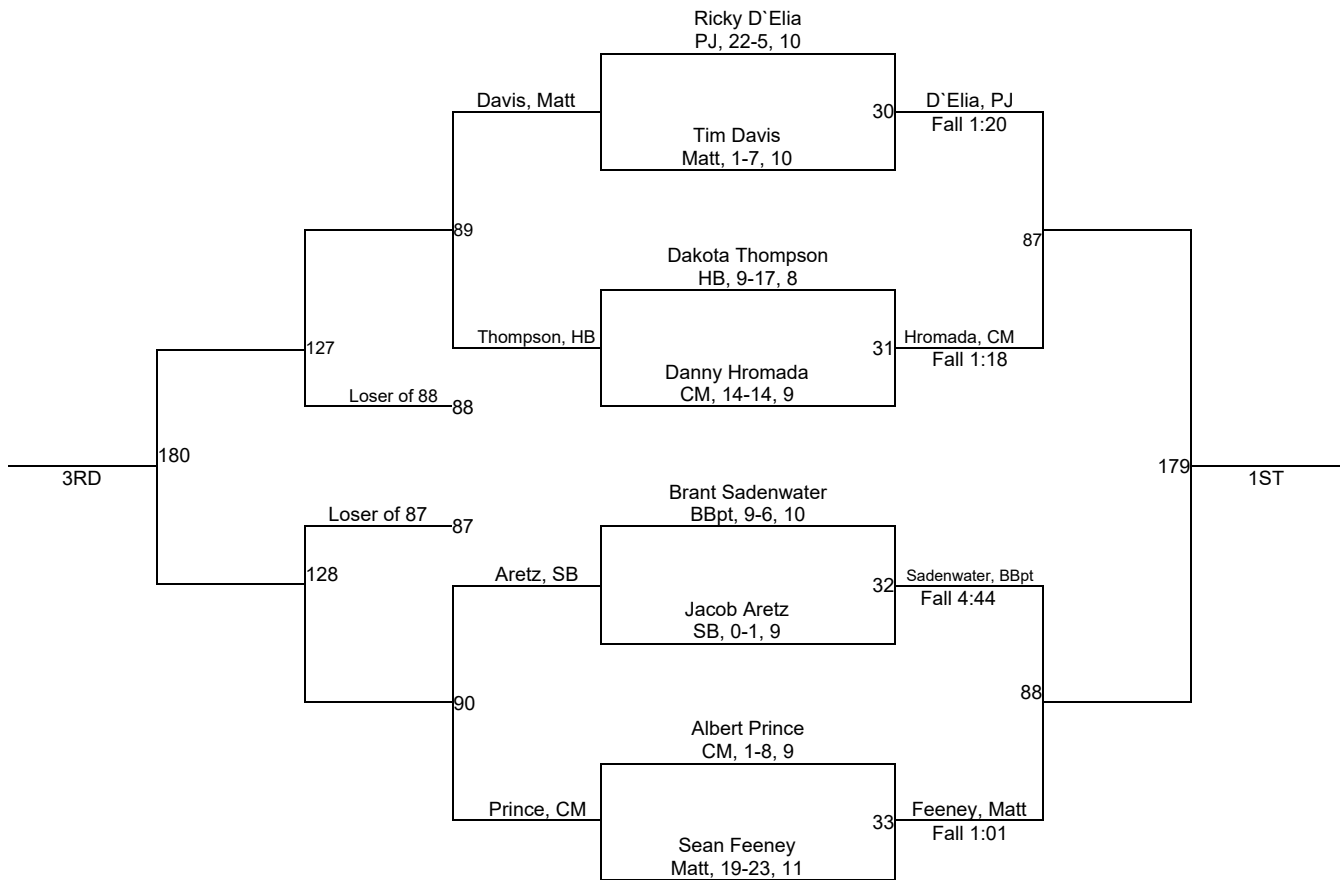

Team Scores

1. Mattituck	126.0
2. Port Jefferson	95.0
3. Bayport-Bluepoint	79.5
4. Mt Sinai	78.5
5. Center Moriches	73.0
6. Hampton Bays	53.0
7. Babylon	42.0
8. Southampton	33.0
9. Stony Brook	11.0

Suffolk D2 Doc Fallot Memorial

Suffolk D2 Doc Fallot Memorial

106

Suffolk D2 Doc Fallot Memorial

113

Suffolk D2 Doc Fallot Memorial

120

Suffolk D2 Doc Fallot Memorial

126