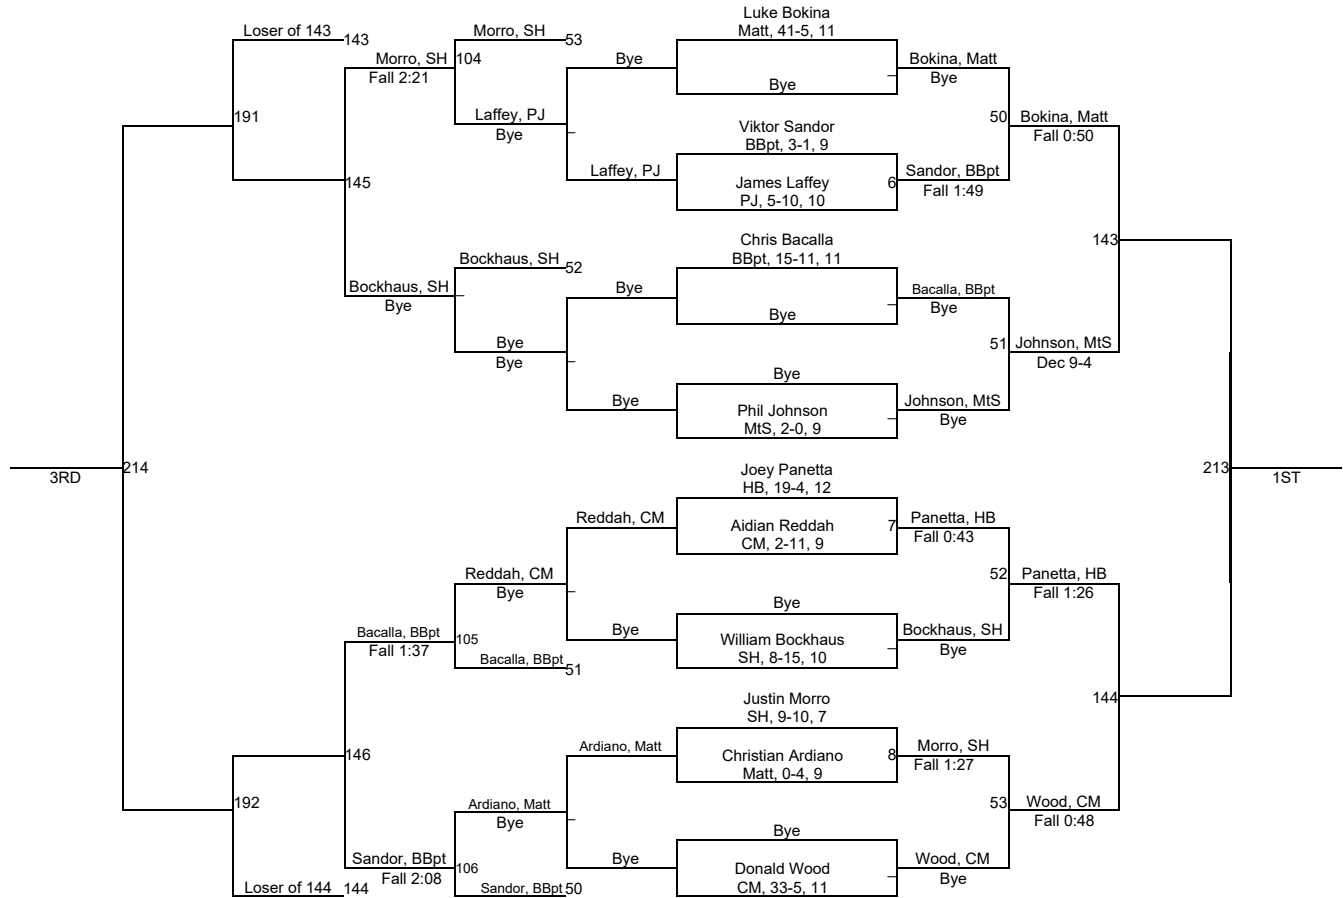

Team Scores

1. Mattituck	126.0
2. Port Jefferson	95.0
3. Bayport-Bluepoint	79.5
4. Mt Sinai	78.5
5. Center Moriches	73.0
6. Hampton Bays	53.0
7. Babylon	42.0
8. Southampton	33.0
9. Stony Brook	11.0

Suffolk D2 Doc Fallot Memorial

Suffolk D2 Doc Fallot Memorial

106

Suffolk D2 Doc Fallot Memorial

113

Suffolk D2 Doc Fallot Memorial

120

Suffolk D2 Doc Fallot Memorial

126

Suffolk D2 Doc Fallot Memorial

132

Suffolk D2 Doc Fallot Memorial

138

Suffolk D2 Doc Fallot Memorial

145

Suffolk D2 Doc Fallot Memorial

152