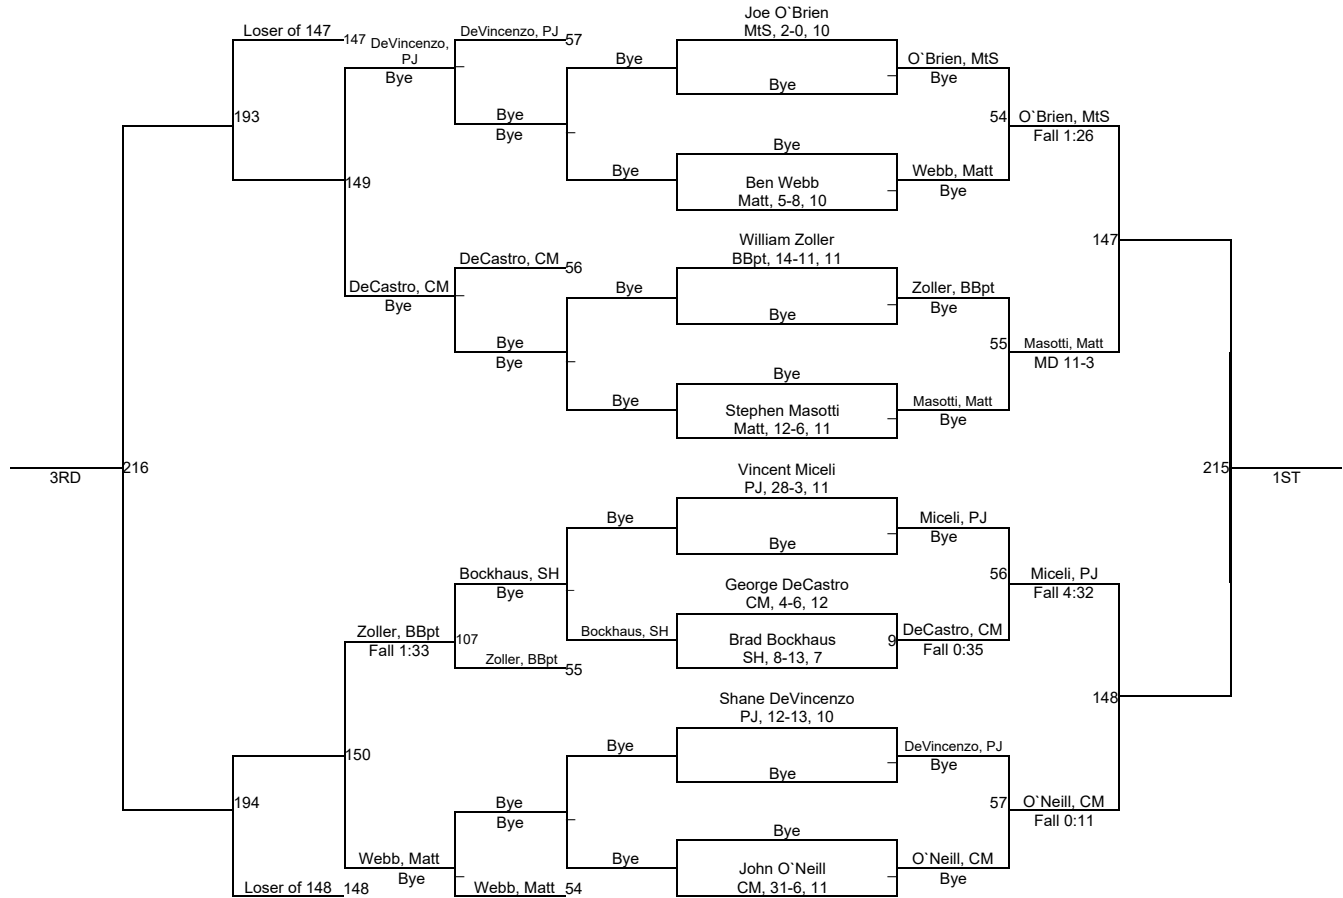

Team Scores

1. Mattituck	126.0
2. Port Jefferson	95.0
3. Bayport-Bluepoint	79.5
4. Mt Sinai	78.5
5. Center Moriches	73.0
6. Hampton Bays	53.0
7. Babylon	42.0
8. Southampton	33.0
9. Stony Brook	11.0

Suffolk D2 Doc Fallot Memorial

Suffolk D2 Doc Fallot Memorial

106

Suffolk D2 Doc Fallot Memorial

113

Suffolk D2 Doc Fallot Memorial

120

Suffolk D2 Doc Fallot Memorial

126

Suffolk D2 Doc Fallot Memorial

132

Suffolk D2 Doc Fallot Memorial

138

Suffolk D2 Doc Fallot Memorial

145

Suffolk D2 Doc Fallot Memorial

152