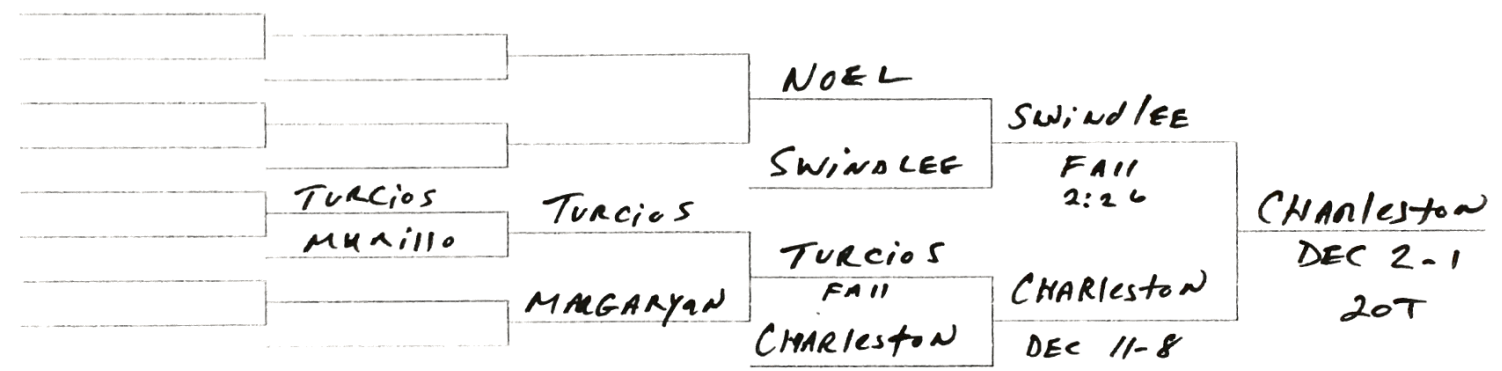

1 N.Santamaria-Westbury	SANTAMARIA			
1b		SANTAMARIA		
9	Kearny	FALL 2:22		
8 Sean Kearny-Farmingdale			SANTAMARIA	
5 Henry Sanchez-Westbury	SANCHEZ		DEC 4-2	
12		JENKINS		
13	JENKINS	FALL :32		
4 Lucius Jenkins-Roosevelt				HERNANDEZ
3 Josh Desousa-Farmingdale	DESOUZA			FALL 3:46
14		DESOUZA		
11	CHARLESTON	DEC 8-6		
6 Chris Charleston-Farmingdale			HERNANDEZ	
7 John Tejada-East Meadow	TEJADA		DEC 6-4	
10		HERNANDEZ		
15	HERNANDEZ	DEC 4-0		
2 Jason Hernandez-Westbury				

	TEJADA			
		CHARLESTON		
	CHARLESTON	DEFAULT	JENKINS	
		JENKINS	FALL 2:18	
	SANCHEZ			DESOUZA
		SANCHEZ		
	KEARNY	4-2 OT	DESOUZA	
		DESOUZA	FALL :36	

CHARLESTON
SANCHEZ

CHARLESTON

FALL 3:37

2017 Farmingdale Qualifier
285 lbs

TURCIOS
NOEL

TURCIOS
DEC 2-0