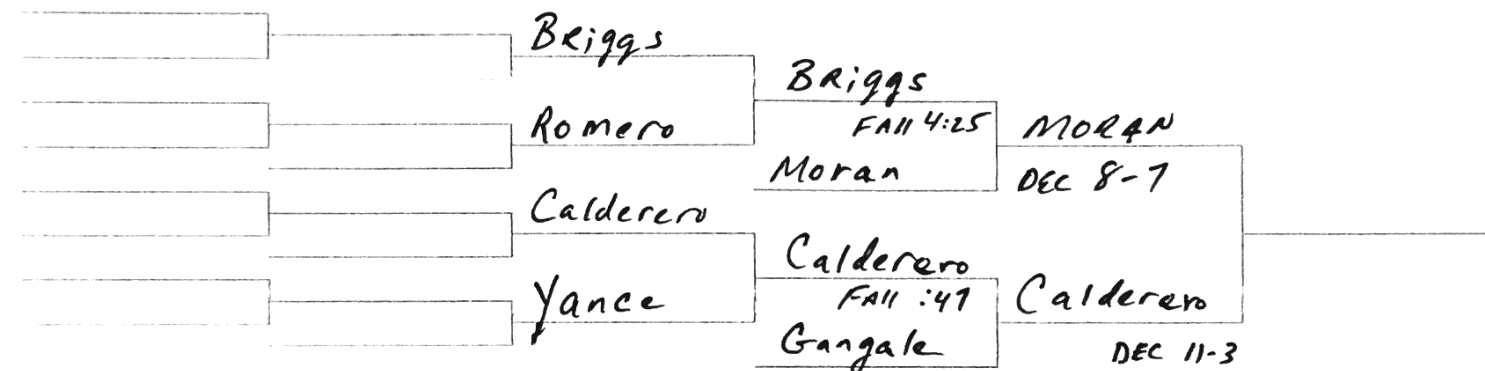

	DEMERI	DEMERI		
	REYES	DEC 4-0	DEMERI	
		PEREZ	FALL	WRIGHT
			WRIGHT	DEC 9-2
	SANTOS			SALVADOR
		SANTOS		FALL 4:12
	GONZALEZ		SALVADOR	
		SALVADOR	FALL 2:41	
DEMERI				
SANTOS	DEMERI			
	FALL 2:30			

TROCCHIA
 ALVARADO
 TROCCHIA
 DEC 9-5

2017 Farmingdale Qualifier
138 lbs

FRANCO
ROSE

FRANCO
INT DEFAULT

2017 Farmingdale Qualifier
160 lbs

Moreno
Cobb
MORENO
FALL 4:15

Colocho
FUNCHESS
Colocho
FALL 3:00

1 N.Santamaria-Westbury	SANTAMARIA			
1b		SANTAMARIA		
9	Kearny	FALL 2:22		
8 Sean Kearny-Farmingdale			SANTAMARIA	
5 Henry Sanchez-Westbury	SANCHEZ		DEC 4-2	
12		JENKINS		
13	JENKINS	FALL :32		
4 Lucius Jenkins-Roosevelt				HERNANDEZ
3 Josh Desousa-Farmingdale	DESOUZA			FALL 3:46
14		DESOUZA		
11	CHARLESTON	DEC 8-6		
6 Chris Charleston-Farmingdale			HERNANDEZ	
7 John Tejada-East Meadow	TEJADA		DEC 6-4	
10		HERNANDEZ		
15	HERNANDEZ	DEC 4-0		
2 Jason Hernandez-Westbury				