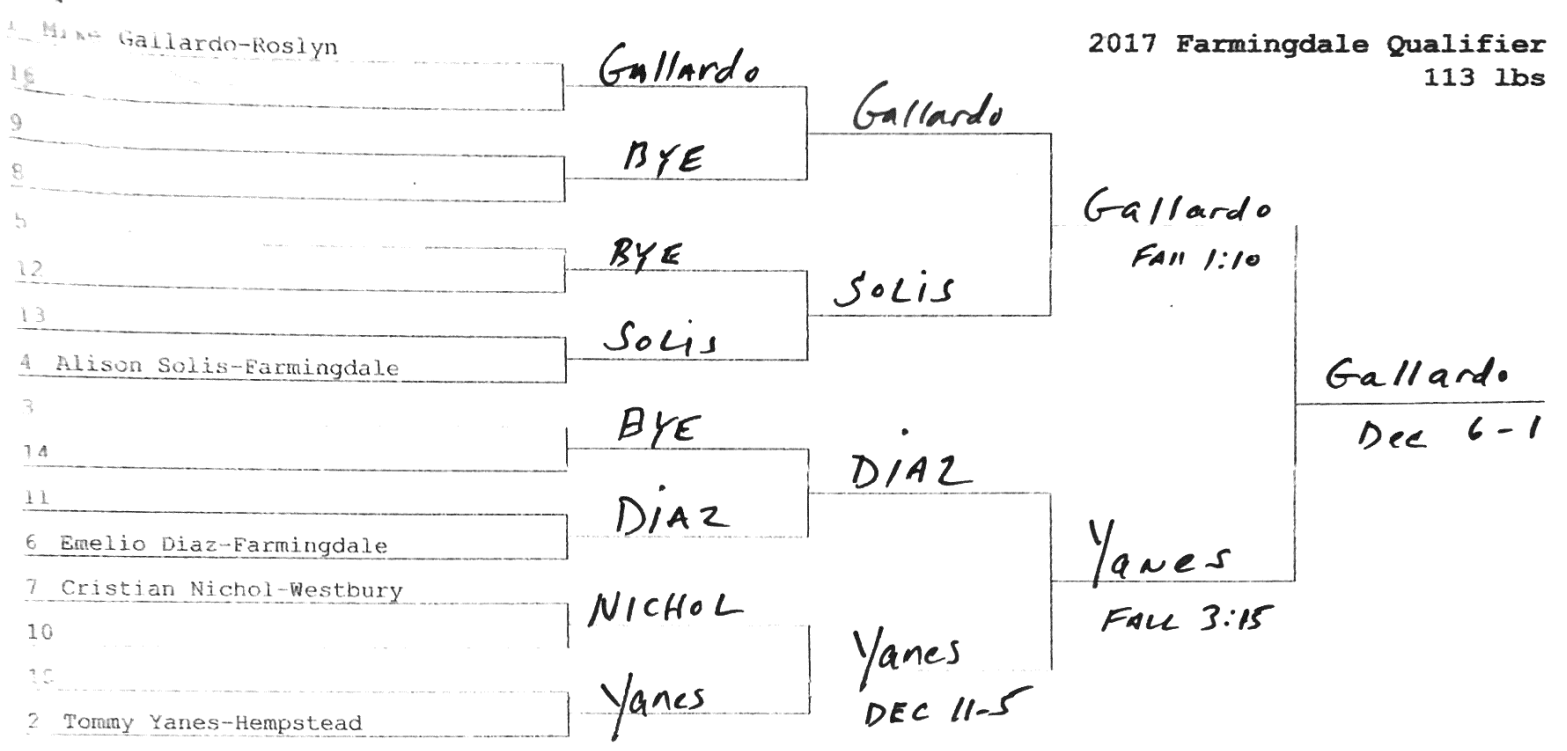

2017 Farmingdale Qualifier
99 lbs

2017 Farmingdale Qualifier
106 lbs

2017 Farmingdale Qualifier
113 lbs

2017 Farmingdale Qualifier
120 lbs

Kevin Depalma-Farmingdale	De Palma			
		De Palma		
	SANTOS	FALL 1:36		
Greg Santos-Hempstead			De Palma	
Joey Gonzalez-Roslyn	GONZALEZ		M DEC 15-4	
		Wright		
	WRIGHT	M DEC 20-6		
Elijah Wright-Roslyn				De Palma
Andii Salvador-Westbury	SALVADOR			DEC 12-6
Bairon Reyes-Hempstead	FALL 3:20	SALVADOR		
	DEMERI	FALL 4:49		
Nick Demeri-Farmingdale			SIMONS	
	PEREZ			TECH 20-5
Thomas Perez-Westbury		SIMONS		
	SIMONS	FALL		
Joe Simons-Farmingdale				

	DEMERI	DEMERI		
	REYES	DEC 4-0	DEMERI	
		PEREZ	FALL	WRIGHT
			WRIGHT	DEC 9-2
	SANTOS			SALVADOR
		SANTOS		FALL 4:12
	GONZALEZ		SALVADOR	
		SALVADOR	FALL 2:41	
DEMERI				
SANTOS	DEMERI			
	FALL 2:30			