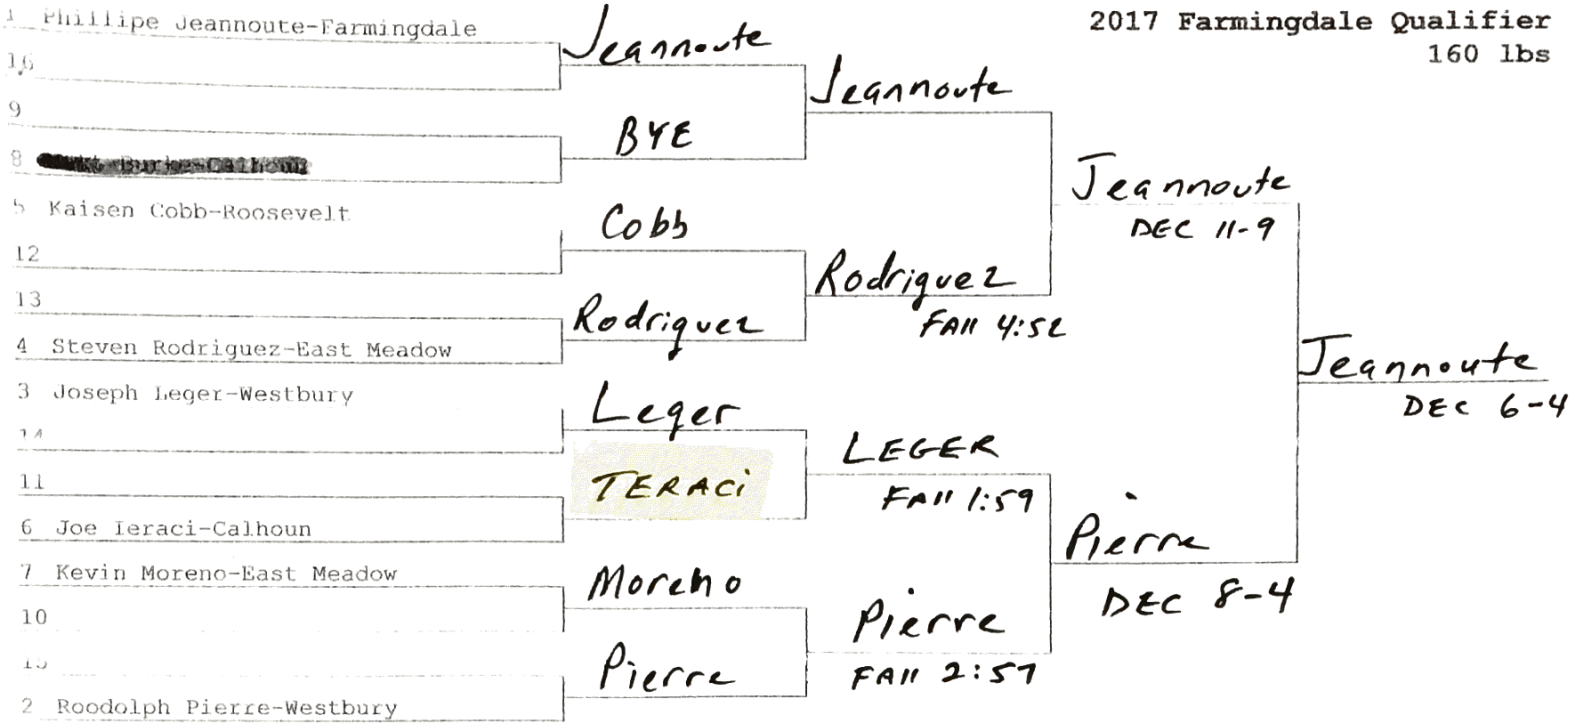

	DEMERI	DEMERI		
	REYES	DEC 4-0	DEMERI	
		PEREZ	FALL	WRIGHT
			WRIGHT	DEC 9-2
	SANTOS			SALVADOR
		SANTOS		FALL 4:12
	GONZALEZ		SALVADOR	
		SALVADOR	FALL 2:41	
DEMERI				
SANTOS	DEMERI			
	FALL 2:30			

TROCCHIA
 ALVARADO
 TROCCHIA
 DEC 9-5

2017 Farmingdale Qualifier
138 lbs

FRANCO
ROSE

FRANCO
INT DEFAULT

2017 Farmingdale Qualifier
160 lbs

Moreno
Cobb
MORENO
FALL 4:15

Colocho
FUNCHESS
Colocho
FALL 3:00

1 N.Santamaria-Westbury	SANTAMARIA			
1b		SANTAMARIA		
9	Kearny	FALL 2:22		
8 Sean Kearny-Farmingdale			SANTAMARIA	
5 Henry Sanchez-Westbury	SANCHEZ		DEC 4-2	
12		JENKINS		
13	JENKINS	FALL :32		
4 Lucius Jenkins-Roosevelt				HERNANDEZ
3 Josh Desousa-Farmingdale	DESOUZA			FALL 3:46
14		DESOUZA		
11	CHARLESTON	DEC 8-6		
6 Chris Charleston-Farmingdale			HERNANDEZ	
7 John Tejada-East Meadow	TEJADA		DEC 6-4	
10		HERNANDEZ		
15	HERNANDEZ	DEC 4-0		
2 Jason Hernandez-Westbury				

	TEJADA			
		CHARLESTON		
	CHARLESTON	DEFAULT	JENKINS	
		JENKINS	FALL 2:18	
	SANCHEZ			DESOUZA
		SANCHEZ		
	KEARNY	4-2 OT	DESOUZA	
		DESOUZA	FALL :36	

CHARLESTON
SANCHEZ

CHARLESTON

FALL 3:37

2017 Farmingdale Qualifier
285 lbs

TURCIOS
NOEL

TURCIOS
DEC 2-0