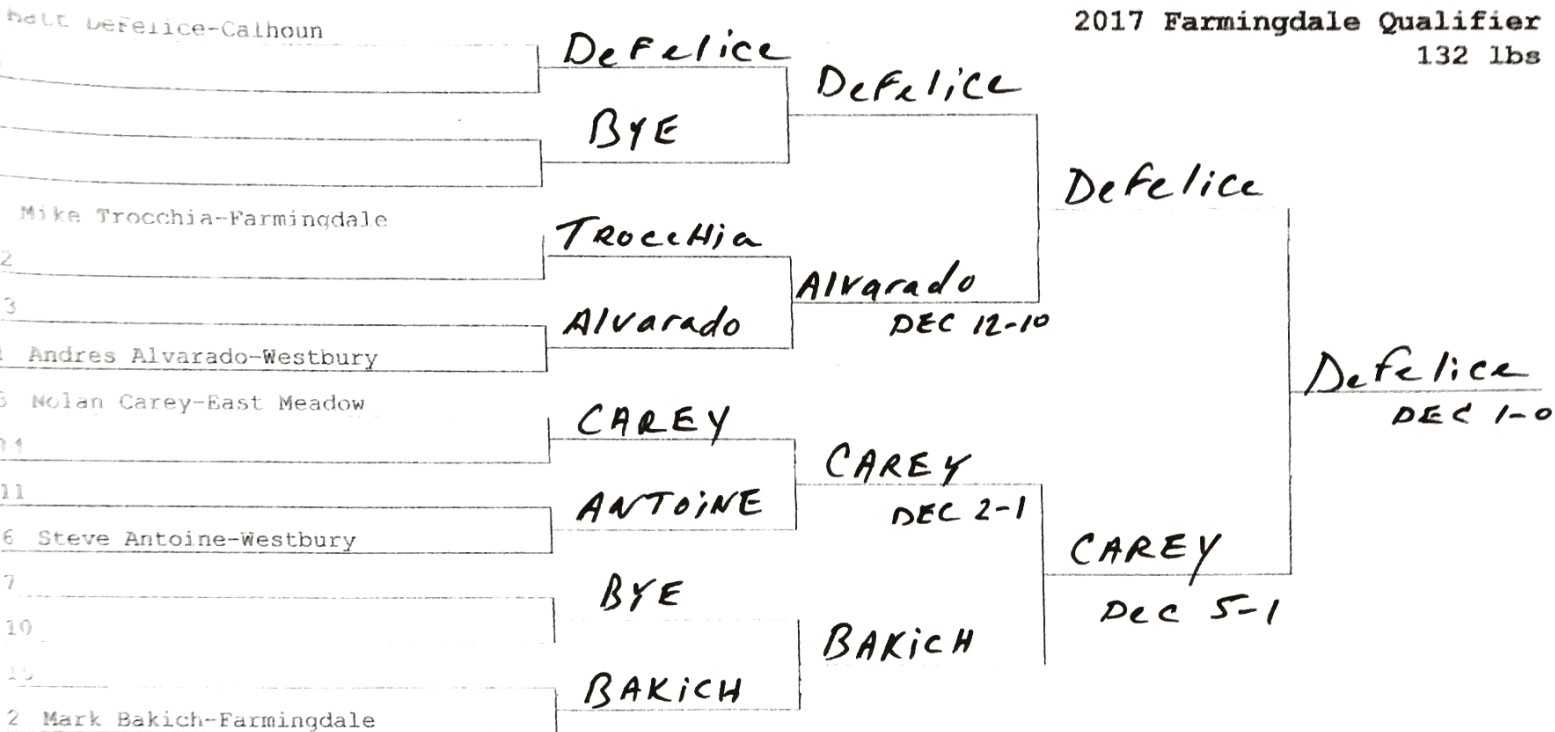

2017 Farmingdale Qualifier
99 lbs

2017 Farmingdale Qualifier
106 lbs

2017 Farmingdale Qualifier
113 lbs

2017 Farmingdale Qualifier
120 lbs

Kevin Depalma-Farmingdale	De Palma			
		De Palma		
	SANTOS	FALL 1:36		
Greg Santos-Hempstead			De Palma	
Joey Gonzalez-Roslyn	GONZALEZ		M DEC 15-4	
		Wright		
	WRIGHT	M DEC 20-6		
Elijah Wright-Roslyn				De Palma
Andii Salvador-Westbury	SALVADOR			DEC 12-6
Bairon Reyes-Hempstead	FALL 3:20	SALVADOR		
	DEMERI	FALL 4:49		
Nick Demeri-Farmingdale			SIMONS	
	PEREZ			TECH 20-5
Thomas Perez-Westbury		SIMONS		
	SIMONS	FALL		
Joe Simons-Farmingdale				

	DEMERI	DEMERI		
	REYES	DEC 4-0	DEMERI	
		PEREZ	FALL	WRIGHT
			WRIGHT	DEC 9-2
	SANTOS			SALVADOR
		SANTOS		FALL 4:12
	GONZALEZ		SALVADOR	
		SALVADOR	FALL 2:41	
DEMERI				
SANTOS	DEMERI			
	FALL 2:30			

TROCCHIA
 ALVARADO
 TROCCHIA
 DEC 9-5

2017 Farmingdale Qualifier
138 lbs

FRANCO
ROSE

FRANCO
INT DEFAULT

2017 Farmingdale Qualifier
160 lbs

Moreno
Cobb
MORENO
FALL 4:15

Colocho
FUNCHESS
Colocho
FALL 3:00

1 N.Santamaria-Westbury	SANTAMARIA			
1b		SANTAMARIA		
9	Kearny	FALL 2:22		
8 Sean Kearny-Farmingdale			SANTAMARIA	
5 Henry Sanchez-Westbury	SANCHEZ		DEC 4-2	
12		JENKINS		
13	JENKINS	FALL :32		
4 Lucius Jenkins-Roosevelt				HERNANDEZ
3 Josh Desousa-Farmingdale	DESOUZA			FALL 3:46
14		DESOUZA		
11	CHARLESTON	DEC 8-6		
6 Chris Charleston-Farmingdale			HERNANDEZ	
7 John Tejada-East Meadow	TEJADA		DEC 6-4	
10		HERNANDEZ		
15	HERNANDEZ	DEC 4-0		
2 Jason Hernandez-Westbury				

TURCIOS
NOEL

TURCIOS
DEC 2-0