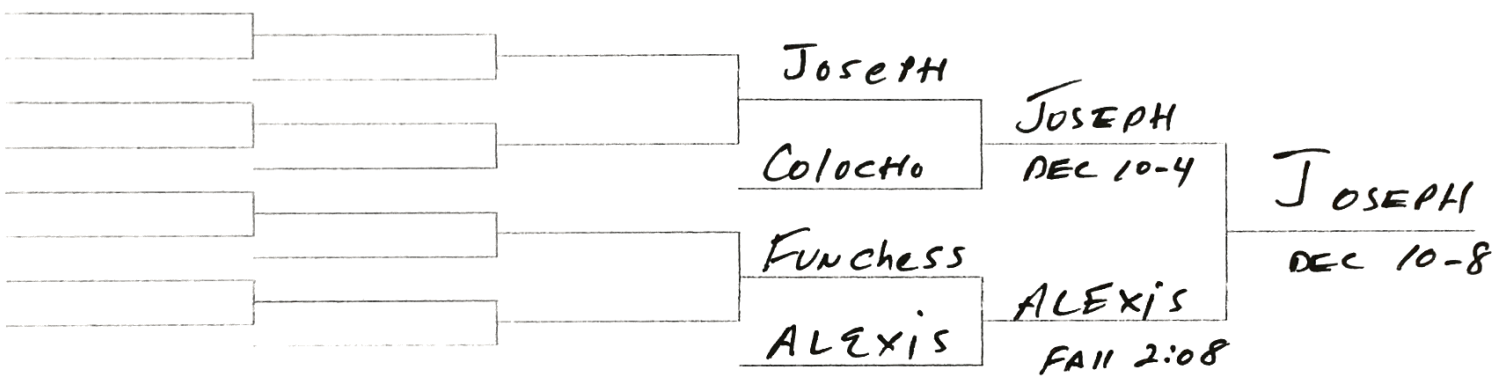

TROCCHIA
 ALVARADO
 TROCCHIA
 DEC 9-5

2017 Farmingdale Qualifier
138 lbs

FRANCO
ROSE

FRANCO
INT DEFAULT

2017 Farmingdale Qualifier
160 lbs

Moreno
Cobb
MORENO
FALL 4:15

Colocho
FUNCHESS
Colocho
FALL 3:00

1 N.Santamaria-Westbury	SANTAMARIA			
1b		SANTAMARIA		
9	Kearny	FALL 2:22		
8 Sean Kearny-Farmingdale			SANTAMARIA	
5 Henry Sanchez-Westbury	SANCHEZ		DEC 4-2	
12		JENKINS		
13	JENKINS	FALL :32		
4 Lucius Jenkins-Roosevelt				HERNANDEZ
3 Josh Desousa-Farmingdale	DESOUZA			FALL 3:46
14		DESOUZA		
11	CHARLESTON	DEC 8-6		
6 Chris Charleston-Farmingdale			HERNANDEZ	
7 John Tejada-East Meadow	TEJADA		DEC 6-4	
10		HERNANDEZ		
15	HERNANDEZ	DEC 4-0		
2 Jason Hernandez-Westbury				

	TEJADA			
		CHARLESTON		
	CHARLESTON	DEFAULT	JENKINS	
		JENKINS	FALL 2:18	
	SANCHEZ			DESOUZA
		SANCHEZ		
	KEARNY	4-2 OT	DESOUZA	
		DESOUZA	FALL :36	

CHARLESTON
SANCHEZ

CHARLESTON

FALL 3:37

2017 Farmingdale Qualifier
285 lbs