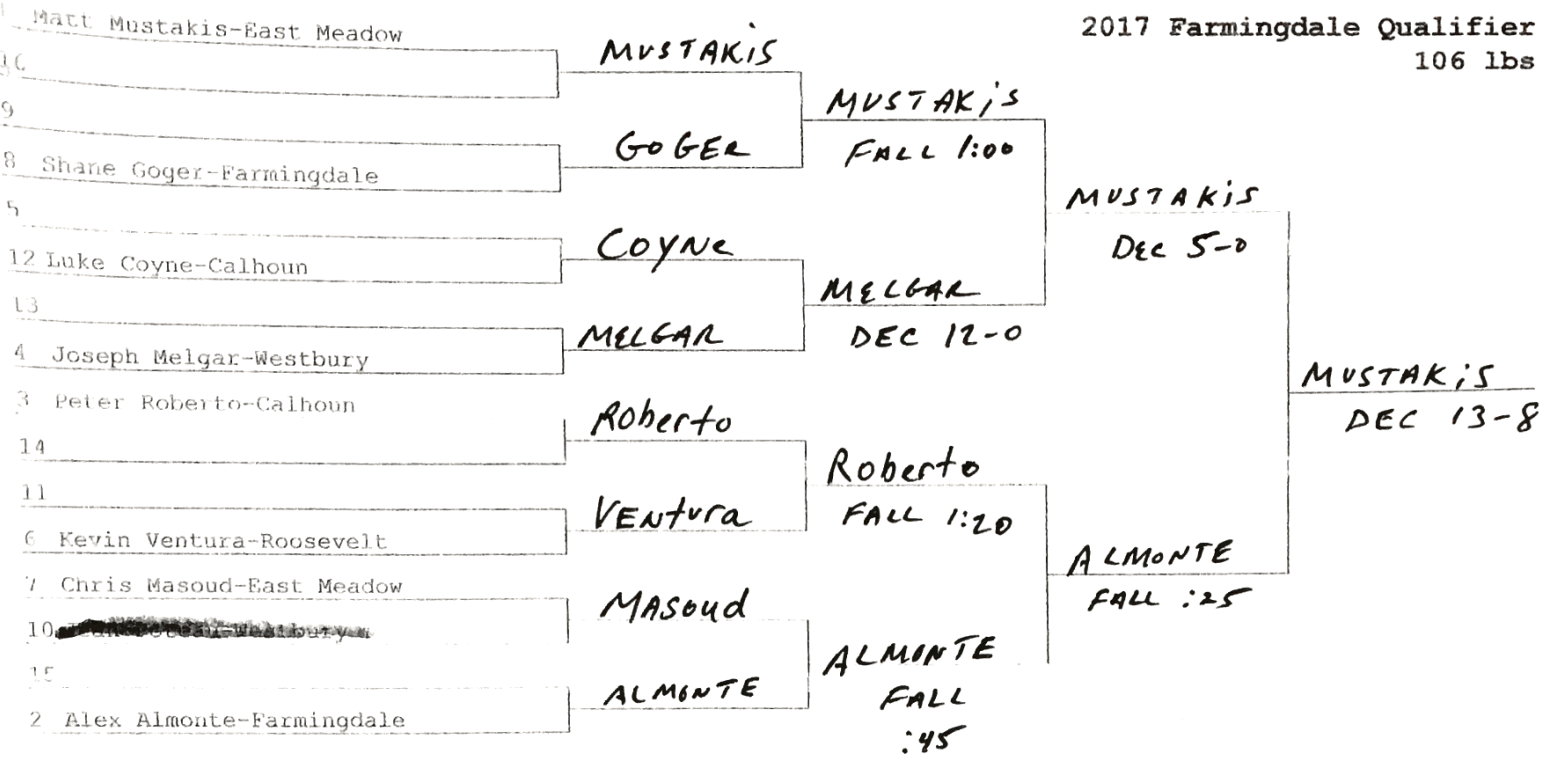

2017 Farmingdale Qualifier
99 lbs

2017 Farmingdale Qualifier
106 lbs

2017 Farmingdale Qualifier
113 lbs

2017 Farmingdale Qualifier
120 lbs

Kevin Depalma-Farmingdale	De Palma			
		De Palma		
	SANTOS	FALL 1:36		
Greg Santos-Hempstead			De Palma	
Joey Gonzalez-Roslyn	GONZALEZ		M DEC 15-4	
		Wright		
	WRIGHT	M DEC 20-6		
Elijah Wright-Roslyn				De Palma
Andii Salvador-Westbury	SALVADOR			DEC 12-6
Bairon Reyes-Hempstead	FALL 3:20	SALVADOR		
	DEMERI	FALL 4:49		
Nick Demeri-Farmingdale			SIMONS	
	PEREZ			TECH 20-5
Thomas Perez-Westbury		SIMONS		
	SIMONS	FALL		
Joe Simons-Farmingdale				

	DEMERI	DEMERI		
	REYES	DEC 4-0	DEMERI	
		PEREZ	FALL	WRIGHT
			WRIGHT	DEC 9-2
	SANTOS			SALVADOR
		SANTOS		FALL 4:12
	GONZALEZ		SALVADOR	
		SALVADOR	FALL 2:41	
DEMERI				
SANTOS	DEMERI			
	FALL 2:30			