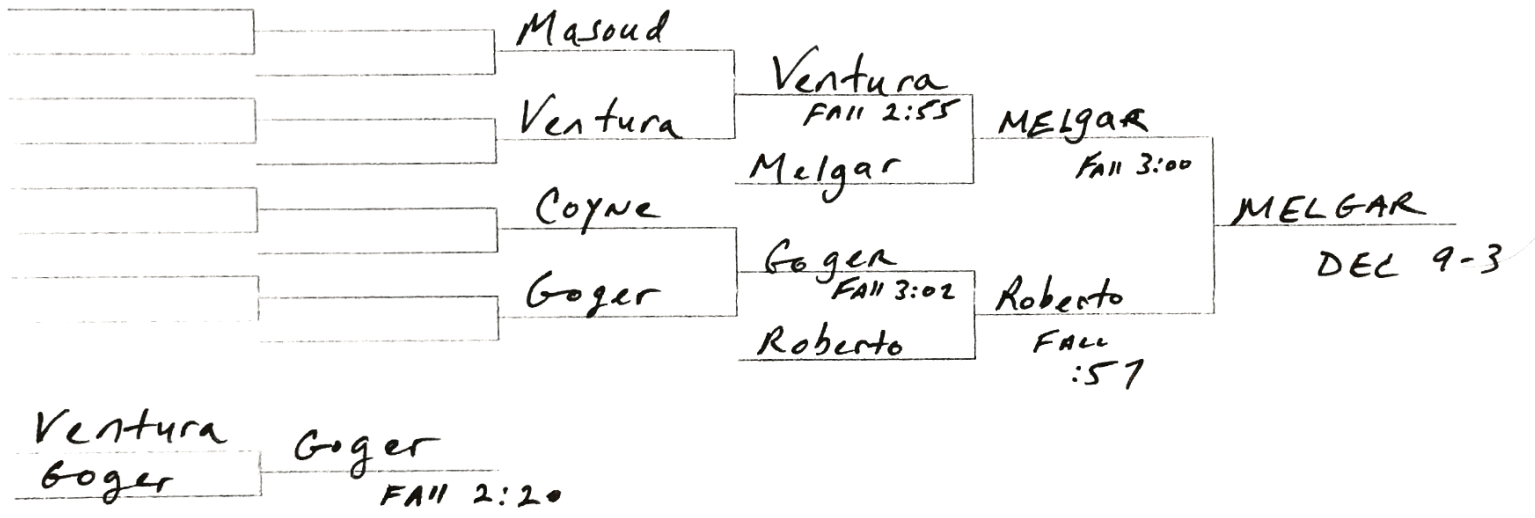

2017 Farmingdale Qualifier
99 lbs

2017 Farmingdale Qualifier
106 lbs

2017 Farmingdale Qualifier
113 lbs

2017 Farmingdale Qualifier
120 lbs

Kevin Depalma-Farmingdale	De Palma			
		De Palma		
	SANTOS	FALL 1:36		
Greg Santos-Hempstead			De Palma	
Joey Gonzalez-Roslyn	GONZALEZ		M DEC 15-4	
		Wright		
	WRIGHT	M DEC 20-6		
Elijah Wright-Roslyn				De Palma
Andii Salvador-Westbury	SALVADOR			DEC 12-6
Bairon Reyes-Hempstead	FALL 3:20	SALVADOR		
	DEMERI	FALL 4:49		
Nick Demeri-Farmingdale			SIMONS	
	PEREZ			TECH 20-5
Thomas Perez-Westbury		SIMONS		
	SIMONS	FALL		
Joe Simons-Farmingdale				

	DEMERI	DEMERI		
	REYES	DEC 4-0	DEMERI	
		PEREZ	FALL	WRIGHT
			WRIGHT	DEC 9-2
	SANTOS			SALVADOR
		SANTOS		FALL 4:12
	GONZALEZ		SALVADOR	
		SALVADOR	FALL 2:41	
DEMERI				
SANTOS	DEMERI			
	FALL 2:30			

TROCCHIA
 ALVARADO
 TROCCHIA
 DEC 9-5

2017 Farmingdale Qualifier
138 lbs

FRANCO
ROSE

FRANCO
INT DEFAULT

2017 Farmingdale Qualifier
160 lbs

Moreno
Cobb
MORENO
FALL 4:15

Colocho
FUNCHESS
Colocho
FALL 3:00

1 N.Santamaria-Westbury	SANTAMARIA			
1b		SANTAMARIA		
9	Kearny	FALL 2:22		
8 Sean Kearny-Farmingdale			SANTAMARIA	
5 Henry Sanchez-Westbury	SANCHEZ		DEC 4-2	
12		JENKINS		
13	JENKINS	FALL :32		
4 Lucius Jenkins-Roosevelt				HERNANDEZ
3 Josh Desousa-Farmingdale	DESOUZA			FALL 3:46
14		DESOUZA		
11	CHARLESTON	DEC 8-6		
6 Chris Charleston-Farmingdale			HERNANDEZ	
7 John Tejada-East Meadow	TEJADA		DEC 6-4	
10		HERNANDEZ		
15	HERNANDEZ	DEC 4-0		
2 Jason Hernandez-Westbury				