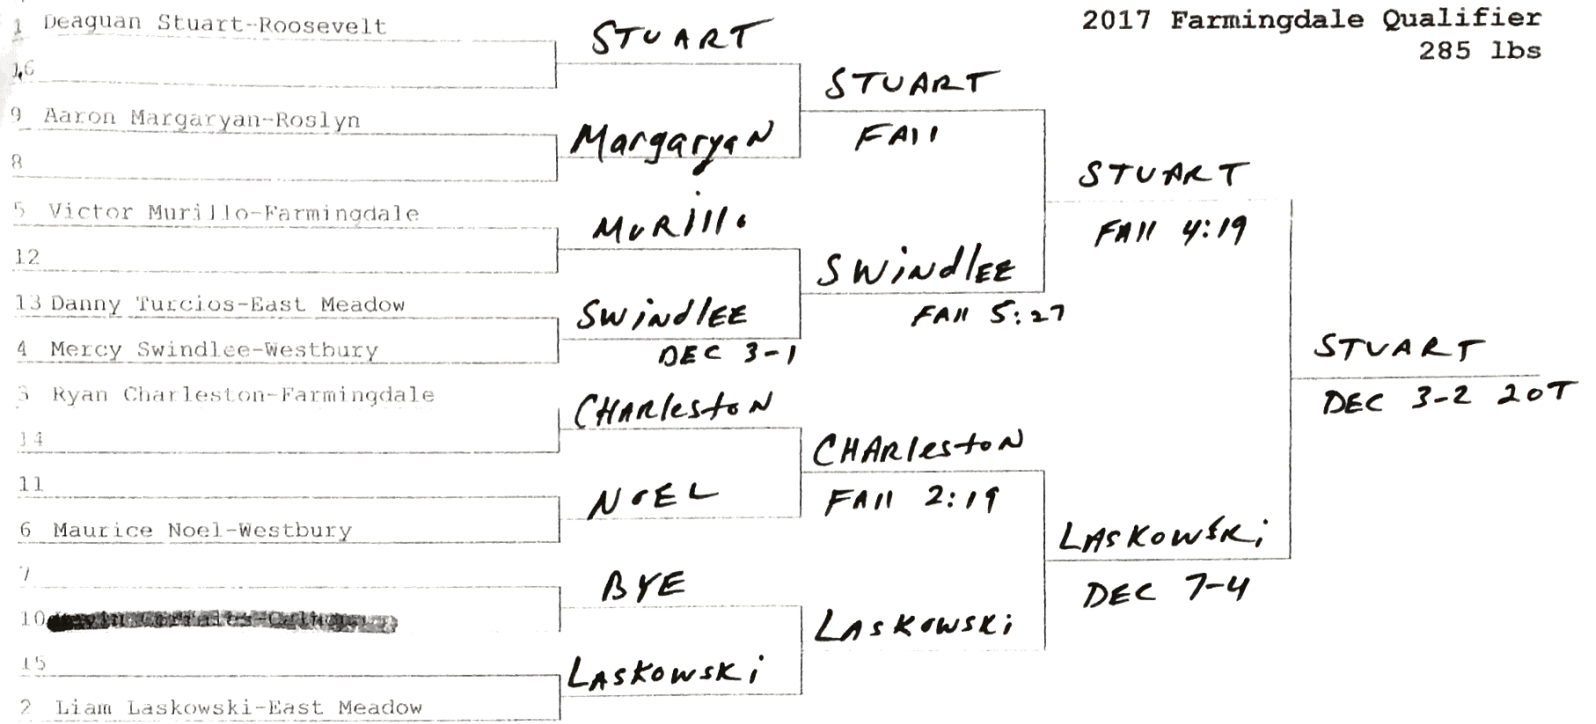

1 N.Santamaria-Westbury	SANTAMARIA			
1b		SANTAMARIA		
9	Kearny	FALL 2:22		
8 Sean Kearny-Farmingdale			SANTAMARIA	
5 Henry Sanchez-Westbury	SANCHEZ		DEC 4-2	
12		JENKINS		
13	JENKINS	FALL :32		
4 Lucius Jenkins-Roosevelt				HERNANDEZ
3 Josh Desousa-Farmingdale	DESOUZA			FALL 3:46
14		DESOUZA		
11	CHARLESTON	DEC 8-6		
6 Chris Charleston-Farmingdale			HERNANDEZ	
7 John Tejada-East Meadow	TEJADA		DEC 6-4	
10		HERNANDEZ		
15	HERNANDEZ	DEC 4-0		
2 Jason Hernandez-Westbury				

	TEJADA			
		CHARLESTON		
	CHARLESTON	DEFAULT	JENKINS	
		JENKINS	FALL 2:18	
	SANCHEZ			DESOUZA
		SANCHEZ		
	KEARNY	4-2 OT	DESOUZA	
		DESOUZA	FALL :36	

CHARLESTON
SANCHEZ

CHARLESTON

FALL 3:37

2017 Farmingdale Qualifier
285 lbs

TURCIOS
NOEL

TURCIOS
DEC 2-0