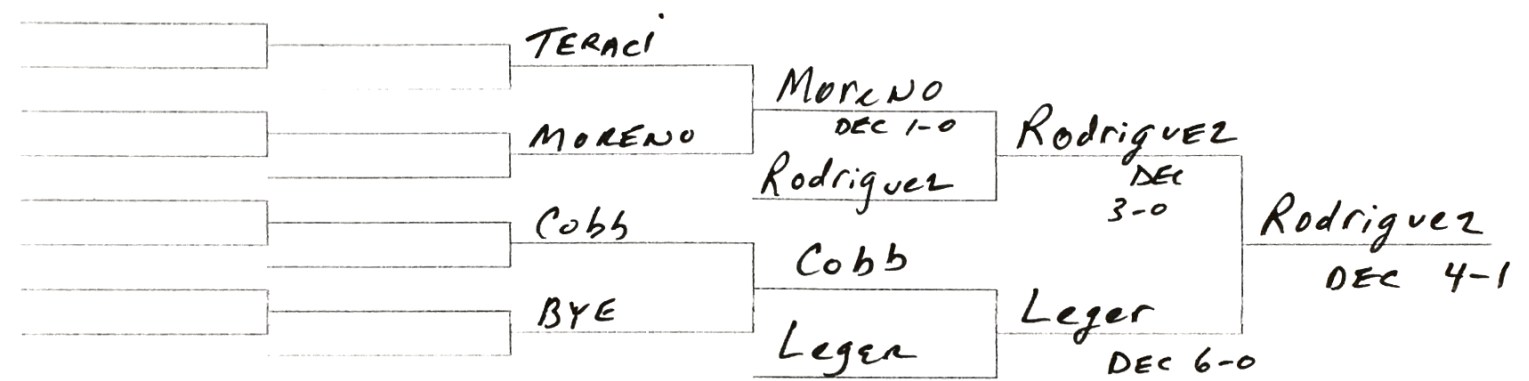

TROCCHIA
 ALVARADO
 TROCCHIA
 DEC 9-5

2017 Farmingdale Qualifier
138 lbs

FRANCO
ROSE

FRANCO
INT DEFAULT

2017 Farmingdale Qualifier
160 lbs

Moreno
Cobb
MORENO
FALL 4:15

Colocho
FUNCHESS
Colocho
FALL 3:00

1 N.Santamaria-Westbury	SANTAMARIA			
1b		SANTAMARIA		
9	Kearny	FALL 2:22		
8 Sean Kearny-Farmingdale			SANTAMARIA	
5 Henry Sanchez-Westbury	SANCHEZ		DEC 4-2	
12		JENKINS		
13	JENKINS	FALL :32		
4 Lucius Jenkins-Roosevelt				HERNANDEZ
3 Josh Desousa-Farmingdale	DESOUZA			FALL 3:46
14		DESOUZA		
11	CHARLESTON	DEC 8-6		
6 Chris Charleston-Farmingdale			HERNANDEZ	
7 John Tejada-East Meadow	TEJADA		DEC 6-4	
10		HERNANDEZ		
15	HERNANDEZ	DEC 4-0		
2 Jason Hernandez-Westbury				

	TEJADA			
		CHARLESTON		
	CHARLESTON	DEFAULT	JENKINS	
		JENKINS	FALL 2:18	
	SANCHEZ			DESOUZA
		SANCHEZ		
	KEARNY	4-2 OT	DESOUZA	
		DESOUZA	FALL :36	

CHARLESTON
SANCHEZ

CHARLESTON

FALL 3:37

2017 Farmingdale Qualifier
285 lbs