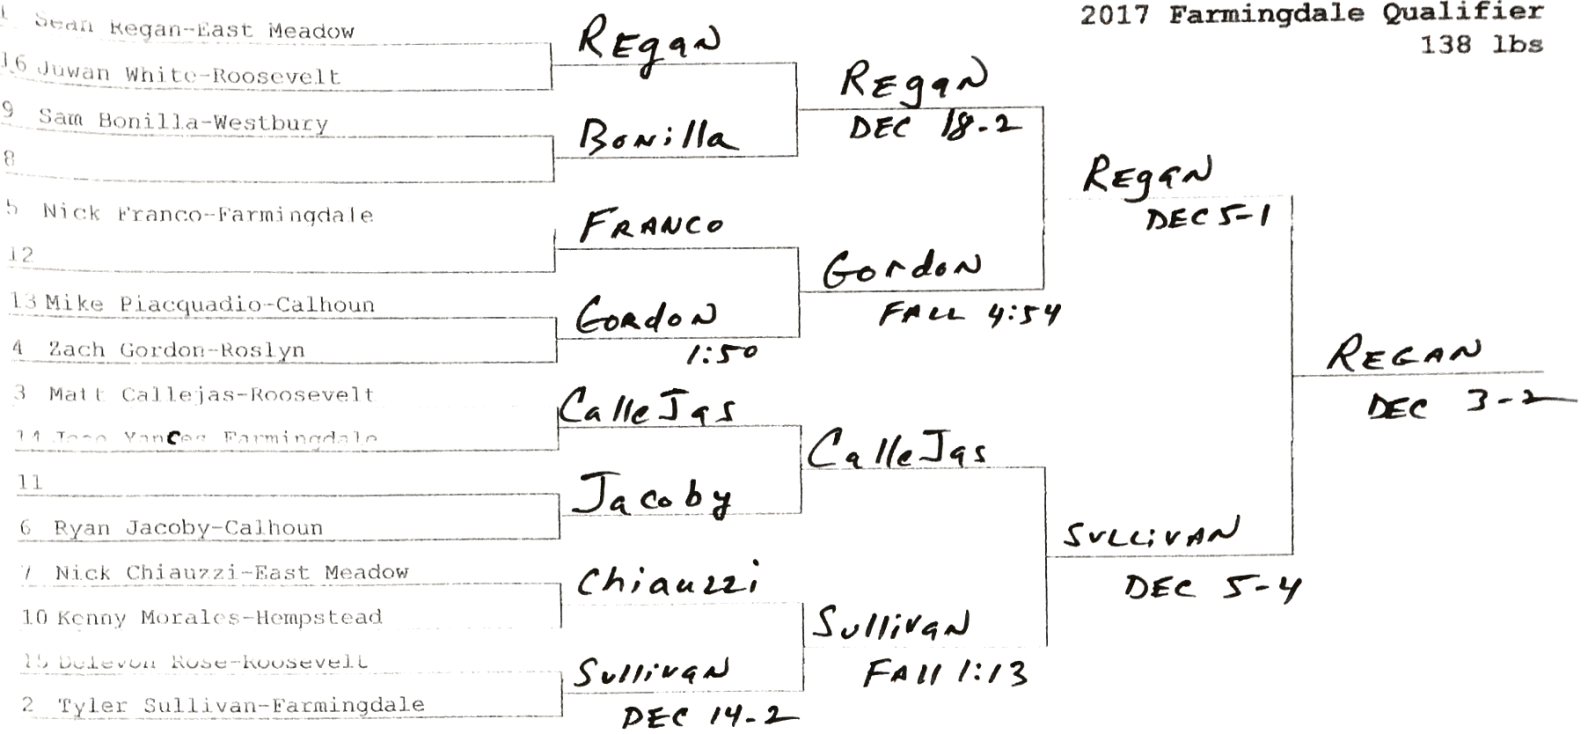

2017 Farmingdale Qualifier
138 lbs

FRANCO
ROSE

FRANCO
INT DEFAULT