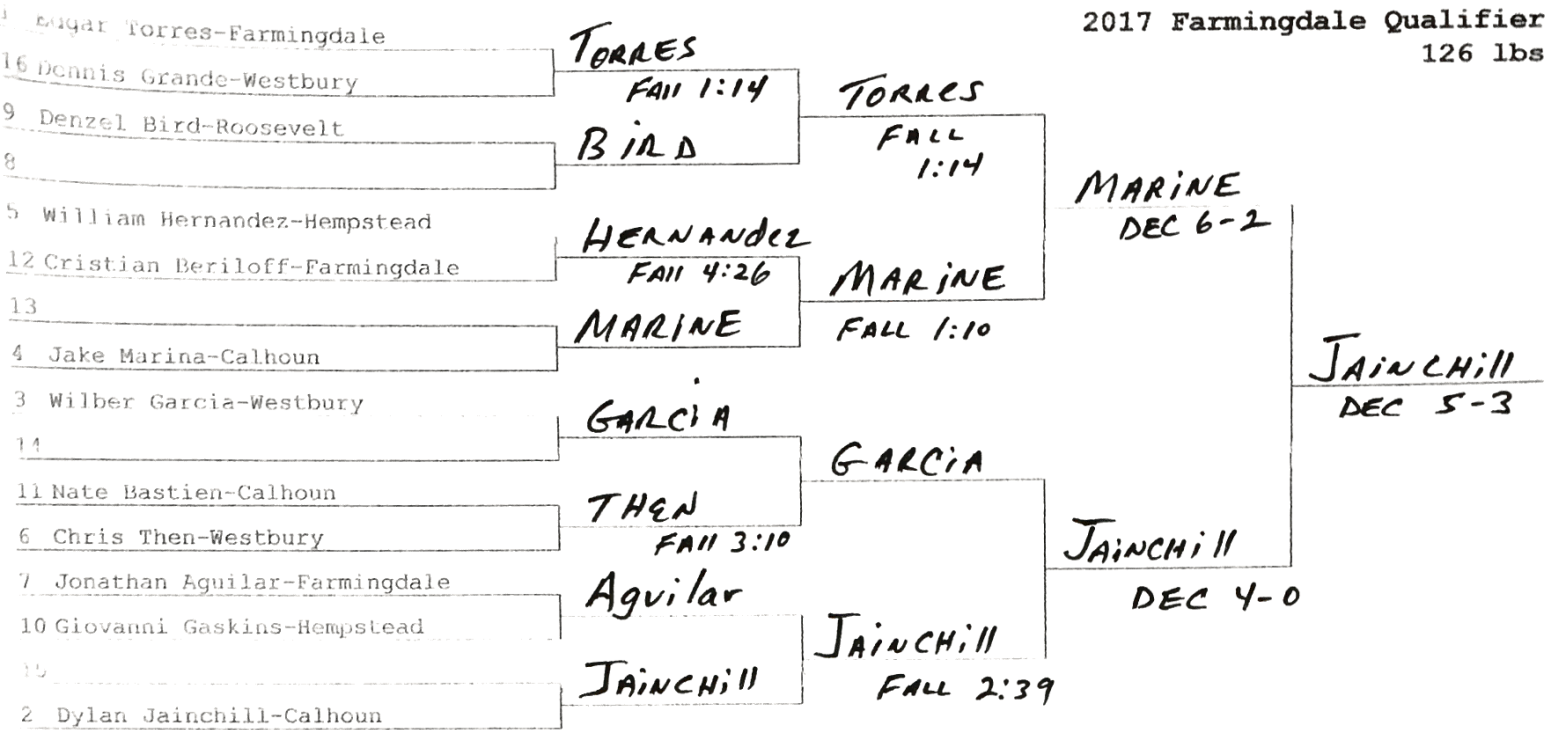

2017 Farmingdale Qualifier
99 lbs

2017 Farmingdale Qualifier
106 lbs

2017 Farmingdale Qualifier
113 lbs

2017 Farmingdale Qualifier
120 lbs

Kevin Depalma-Farmingdale	De Palma			
		De Palma		
	SANTOS	FALL 1:36		
Greg Santos-Hempstead			De Palma	
Joey Gonzalez-Roslyn	GONZALEZ		M DEC 15-4	
		Wright		
	WRIGHT	M DEC 20-6		
Elijah Wright-Roslyn				De Palma
Andii Salvador-Westbury	SALVADOR			DEC 12-6
Bairon Reyes-Hempstead	FALL 3:20	SALVADOR		
	DEMERI	FALL 4:49		
Nick Demeri-Farmingdale			SIMONS	
	PEREZ			TECH 20-5
Thomas Perez-Westbury		SIMONS		
	SIMONS	FALL		
Joe Simons-Farmingdale				

	DEMERI	DEMERI		
	REYES	DEC 4-0	DEMERI	
		PEREZ	FALL	WRIGHT
			WRIGHT	DEC 9-2
	SANTOS			SALVADOR
		SANTOS		FALL 4:12
	GONZALEZ		SALVADOR	
		SALVADOR	FALL 2:41	
DEMERI				
SANTOS	DEMERI			
	FALL 2:30			

TROCCHIA
 ALVARADO
 TROCCHIA
 DEC 9-5

2017 Farmingdale Qualifier
138 lbs

FRANCO
ROSE

FRANCO
INT DEFAULT

2017 Farmingdale Qualifier
160 lbs

Moreno
Cobb
MORENO
FALL 4:15

Colocho
FUNCHESS
Colocho
FALL 3:00

1 N.Santamaria-Westbury	SANTAMARIA			
1b		SANTAMARIA		
9	Kearny	FALL 2:22		
8 Sean Kearny-Farmingdale			SANTAMARIA	
5 Henry Sanchez-Westbury	SANCHEZ		DEC 4-2	
12		JENKINS		
13	JENKINS	FALL :32		
4 Lucius Jenkins-Roosevelt				HERNANDEZ
3 Josh Desousa-Farmingdale	DESOUZA			FALL 3:46
14		DESOUZA		
11	CHARLESTON	DEC 8-6		
6 Chris Charleston-Farmingdale			HERNANDEZ	
7 John Tejada-East Meadow	TEJADA		DEC 6-4	
10		HERNANDEZ		
15	HERNANDEZ	DEC 4-0		
2 Jason Hernandez-Westbury				