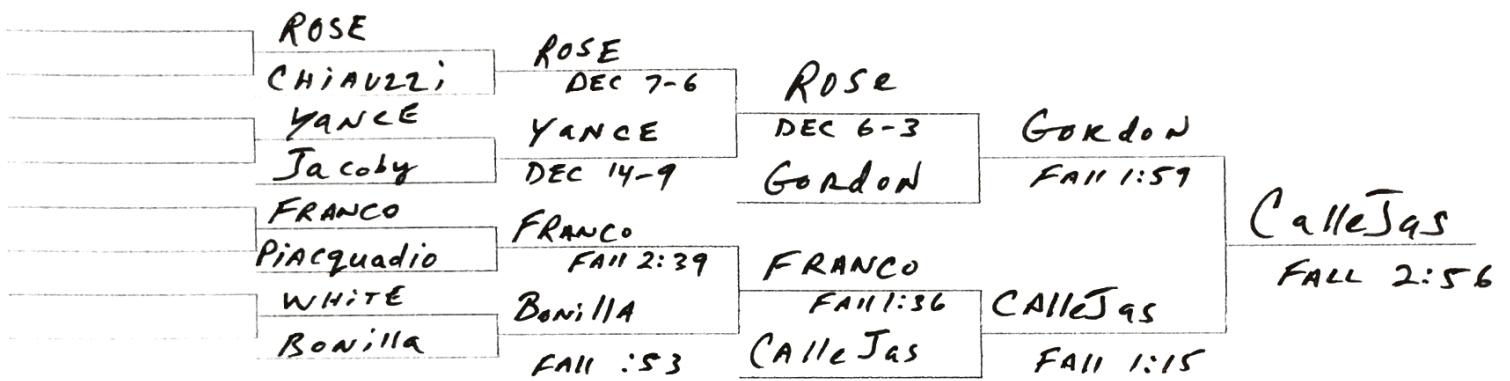

2017 Farmingdale Qualifier
138 lbs

FRANCO
ROSE

FRANCO
INT DEFAULT