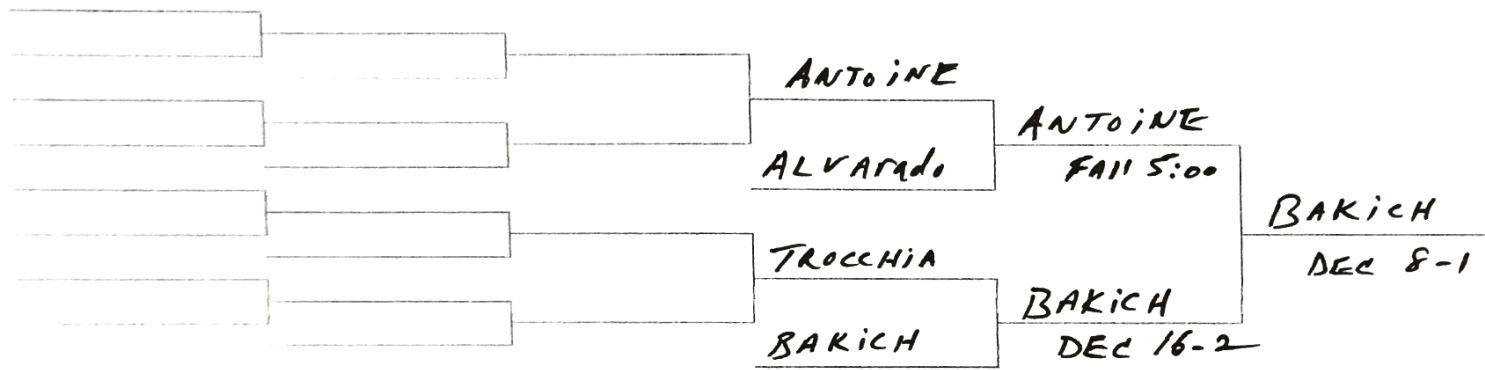

2017 Farmingdale Qualifier
99 lbs

2017 Farmingdale Qualifier
106 lbs

2017 Farmingdale Qualifier
113 lbs

2017 Farmingdale Qualifier
120 lbs

Kevin Depalma-Farmingdale	De Palma			
		De Palma		
	SANTOS	FALL 1:36		
Greg Santos-Hempstead			De Palma	
Joey Gonzalez-Roslyn	GONZALEZ		M DEC 15-4	
		Wright		
	WRIGHT	M DEC 20-6		
Elijah Wright-Roslyn				De Palma
Andii Salvador-Westbury	SALVADOR			DEC 12-6
Bairon Reyes-Hempstead	FALL 3:20	SALVADOR		
	DEMERI	FALL 4:49		
Nick Demeri-Farmingdale			SIMONS	
	PEREZ			TECH 20-5
Thomas Perez-Westbury		SIMONS		
	SIMONS	FALL		
Joe Simons-Farmingdale				

	DEMERI	DEMERI		
	REYES	DEC 4-0	DEMERI	
		PEREZ	FALL	WRIGHT
			WRIGHT	DEC 9-2
	SANTOS			SALVADOR
		SANTOS		FALL 4:12
	GONZALEZ		SALVADOR	
		SALVADOR	FALL 2:41	
DEMERI				
SANTOS	DEMERI			
	FALL 2:30			

TROCCHIA
 ALVARADO
 TROCCHIA
 DEC 9-5

2017 Farmingdale Qualifier
138 lbs

FRANCO
ROSE

FRANCO
INT DEFAULT

2017 Farmingdale Qualifier
160 lbs

Moreno
Cobb
MORENO
FALL 4:15

Colocho
FUNCHESS
Colocho
FALL 3:00

1 N.Santamaria-Westbury	SANTAMARIA			
1b		SANTAMARIA		
9	Kearny	FALL 2:22		
8 Sean Kearny-Farmingdale			SANTAMARIA	
5 Henry Sanchez-Westbury	SANCHEZ		DEC 4-2	
12		JENKINS		
13	JENKINS	FALL :32		
4 Lucius Jenkins-Roosevelt				HERNANDEZ
3 Josh Desousa-Farmingdale	DESOUZA			FALL 3:46
14		DESOUZA		
11	CHARLESTON	DEC 8-6		
6 Chris Charleston-Farmingdale			HERNANDEZ	
7 John Tejada-East Meadow	TEJADA		DEC 6-4	
10		HERNANDEZ		
15	HERNANDEZ	DEC 4-0		
2 Jason Hernandez-Westbury				