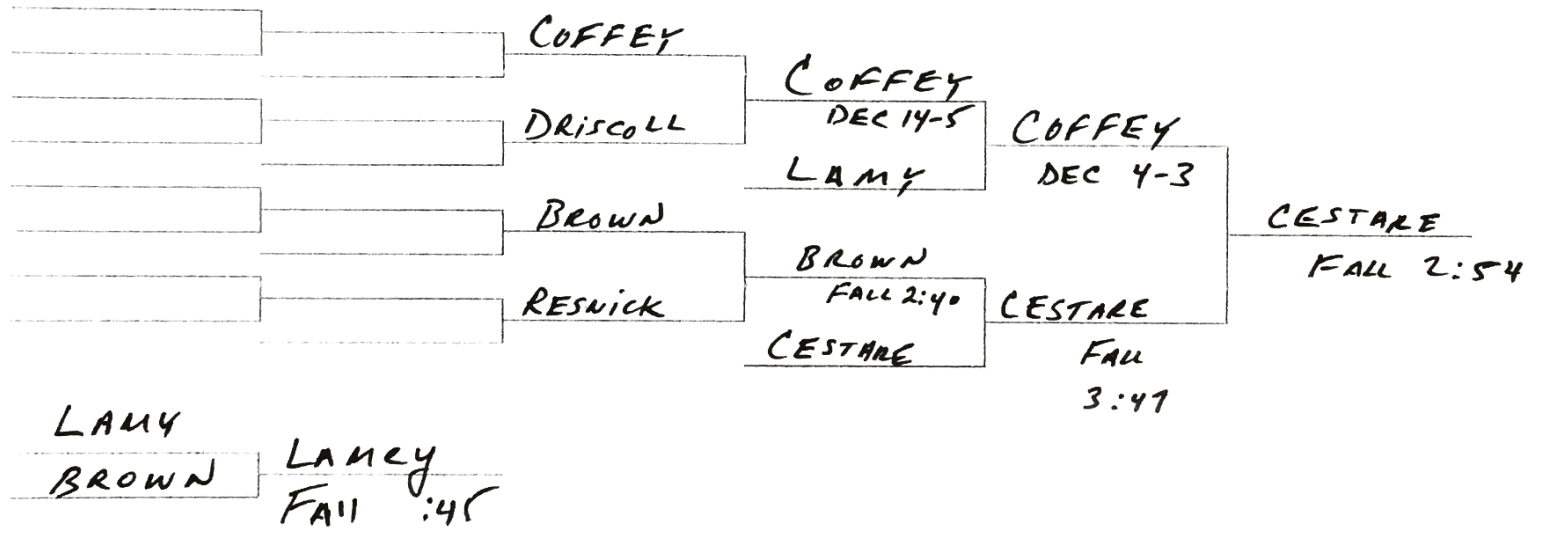

2017 Farmingdale Qualifier
99 lbs

2017 Farmingdale Qualifier
106 lbs

2017 Farmingdale Qualifier
113 lbs

2017 Farmingdale Qualifier
120 lbs

Kevin Depalma-Farmingdale	De Palma			
		De Palma		
	SANTOS	FALL 1:36		
Greg Santos-Hempstead			De Palma	
Joey Gonzalez-Roslyn	GONZALEZ		M DEC 15-4	
		Wright		
	WRIGHT	M DEC 20-6		
Elijah Wright-Roslyn				De Palma
Andii Salvador-Westbury	SALVADOR			DEC 12-6
Bairon Reyes-Hempstead	FALL 3:20	SALVADOR		
	DEMERI	FALL 4:49		
Nick Demeri-Farmingdale			SIMONS	
	PEREZ			TECH 20-5
Thomas Perez-Westbury		SIMONS		
	SIMONS	FALL		
Joe Simons-Farmingdale				

	DEMERI	DEMERI		
	REYES	DEC 4-0	DEMERI	
		PEREZ	FALL	WRIGHT
			WRIGHT	DEC 9-2
	SANTOS			SALVADOR
		SANTOS		FALL 4:12
	GONZALEZ		SALVADOR	
		SALVADOR	FALL 2:41	
DEMERI				
SANTOS	DEMERI			
	FALL 2:30			

TROCCHIA
 ALVARADO
 TROCCHIA
 DEC 9-5

2017 Farmingdale Qualifier
138 lbs

FRANCO
ROSE

FRANCO
INT DEFAULT

2017 Farmingdale Qualifier
160 lbs

Moreno
Cobb
MORENO
FALL 4:15

Colocho
FUNCHESS
Colocho
FALL 3:00

1 N.Santamaria-Westbury	SANTAMARIA			
1b		SANTAMARIA		
9	Kearny	FALL 2:22		
8 Sean Kearny-Farmingdale			SANTAMARIA	
5 Henry Sanchez-Westbury	SANCHEZ		DEC 4-2	
12		JENKINS		
13	JENKINS	FALL :32		
4 Lucius Jenkins-Roosevelt				HERNANDEZ
3 Josh Desousa-Farmingdale	DESOUZA			FALL 3:46
14		DESOUZA		
11	CHARLESTON	DEC 8-6		
6 Chris Charleston-Farmingdale			HERNANDEZ	
7 John Tejada-East Meadow	TEJADA		DEC 6-4	
10		HERNANDEZ		
15	HERNANDEZ	DEC 4-0		
2 Jason Hernandez-Westbury				