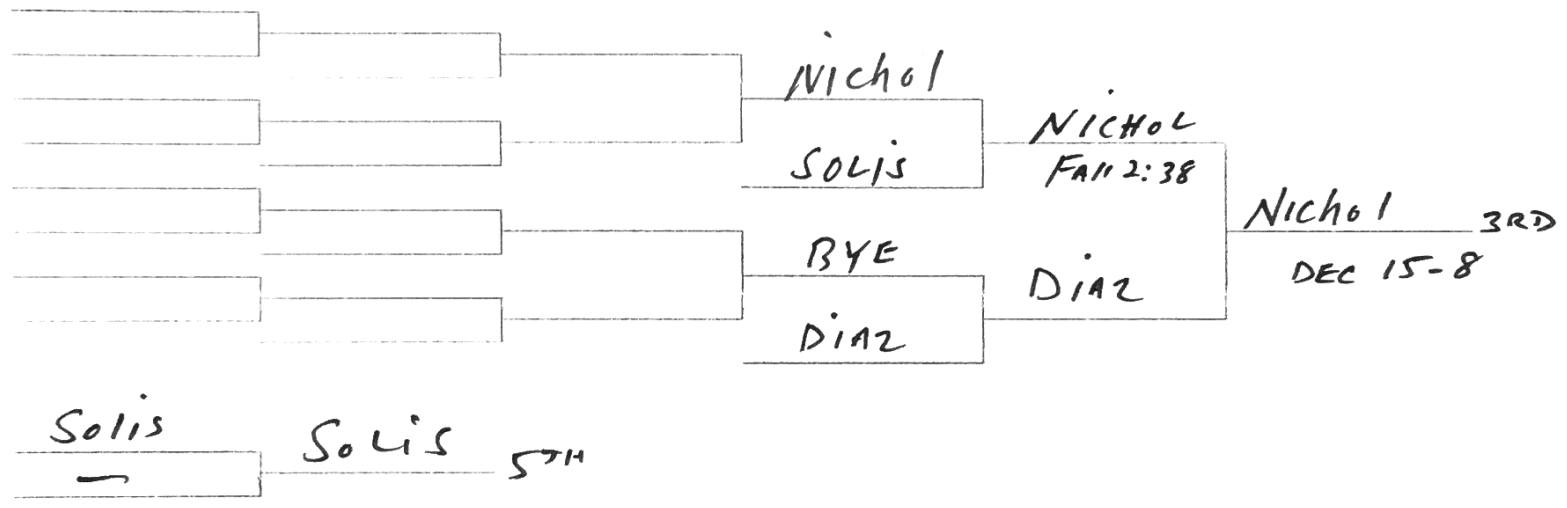

2017 Farmingdale Qualifier
99 lbs

2017 Farmingdale Qualifier
106 lbs

2017 Farmingdale Qualifier
113 lbs

2017 Farmingdale Qualifier
120 lbs

Kevin Depalma-Farmingdale	De Palma			
		De Palma		
	SANTOS	FALL 1:36		
Greg Santos-Hempstead			De Palma	
Joey Gonzalez-Roslyn	GONZALEZ		M DEC 15-4	
		Wright		
	WRIGHT	M DEC 20-6		
Elijah Wright-Roslyn				De Palma
Andii Salvador-Westbury	SALVADOR			DEC 12-6
Bairon Reyes-Hempstead	FALL 3:20	SALVADOR		
	DEMERI	FALL 4:49		
Nick Demeri-Farmingdale			SIMONS	
	PEREZ			TECH 20-5
Thomas Perez-Westbury		SIMONS		
	SIMONS	FALL		
Joe Simons-Farmingdale				

	DEMERI	DEMERI		
	REYES	DEC 4-0	DEMERI	
		PEREZ	FALL	WRIGHT
			WRIGHT	DEC 9-2
	SANTOS			SALVADOR
		SANTOS		FALL 4:12
	GONZALEZ		SALVADOR	
		SALVADOR	FALL 2:41	
DEMERI				
SANTOS	DEMERI			
	FALL 2:30			