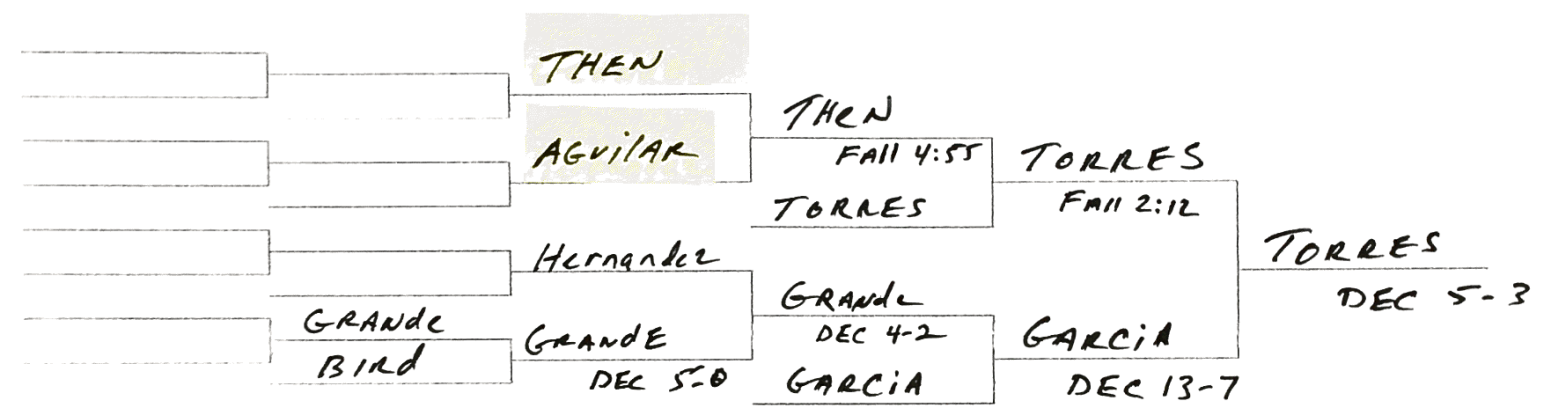

2017 Farmingdale Qualifier
99 lbs

2017 Farmingdale Qualifier
106 lbs

2017 Farmingdale Qualifier
113 lbs

2017 Farmingdale Qualifier
120 lbs

Kevin Depalma-Farmingdale	De Palma			
		De Palma		
	SANTOS	FALL 1:36		
Greg Santos-Hempstead			De Palma	
Joey Gonzalez-Roslyn	GONZALEZ		M DEC 15-4	
		Wright		
	WRIGHT	M DEC 20-6		
Elijah Wright-Roslyn				De Palma
Andii Salvador-Westbury	SALVADOR			DEC 12-6
Bairon Reyes-Hempstead	FALL 3:20	SALVADOR		
	DEMERI	FALL 4:49		
Nick Demeri-Farmingdale			SIMONS	
	PEREZ			TECH 20-5
Thomas Perez-Westbury		SIMONS		
	SIMONS	FALL		
Joe Simons-Farmingdale				

	DEMERI	DEMERI		
	REYES	DEC 4-0	DEMERI	
		PEREZ	FALL	WRIGHT
			WRIGHT	DEC 9-2
	SANTOS			SALVADOR
		SANTOS		FALL 4:12
	GONZALEZ		SALVADOR	
		SALVADOR	FALL 2:41	
DEMERI				
SANTOS	DEMERI			
	FALL 2:30			

TROCCHIA
 ALVARADO
 TROCCHIA
 DEC 9-5

2017 Farmingdale Qualifier
138 lbs

FRANCO
ROSE

FRANCO
INT DEFAULT

2017 Farmingdale Qualifier
160 lbs

Moreno
Cobb
MORENO
FALL 4:15

Colocho
FUNCHESS
Colocho
FALL 3:00

1 N.Santamaria-Westbury	SANTAMARIA			
1b		SANTAMARIA		
9	Kearny	FALL 2:22		
8 Sean Kearny-Farmingdale			SANTAMARIA	
5 Henry Sanchez-Westbury	SANCHEZ		DEC 4-2	
12		JENKINS		
13	JENKINS	FALL :32		
4 Lucius Jenkins-Roosevelt				HERNANDEZ
3 Josh Desousa-Farmingdale	DESOUZA			FALL 3:46
14		DESOUZA		
11	CHARLESTON	DEC 8-6		
6 Chris Charleston-Farmingdale			HERNANDEZ	
7 John Tejada-East Meadow	TEJADA		DEC 6-4	
10		HERNANDEZ		
15	HERNANDEZ	DEC 4-0		
2 Jason Hernandez-Westbury				