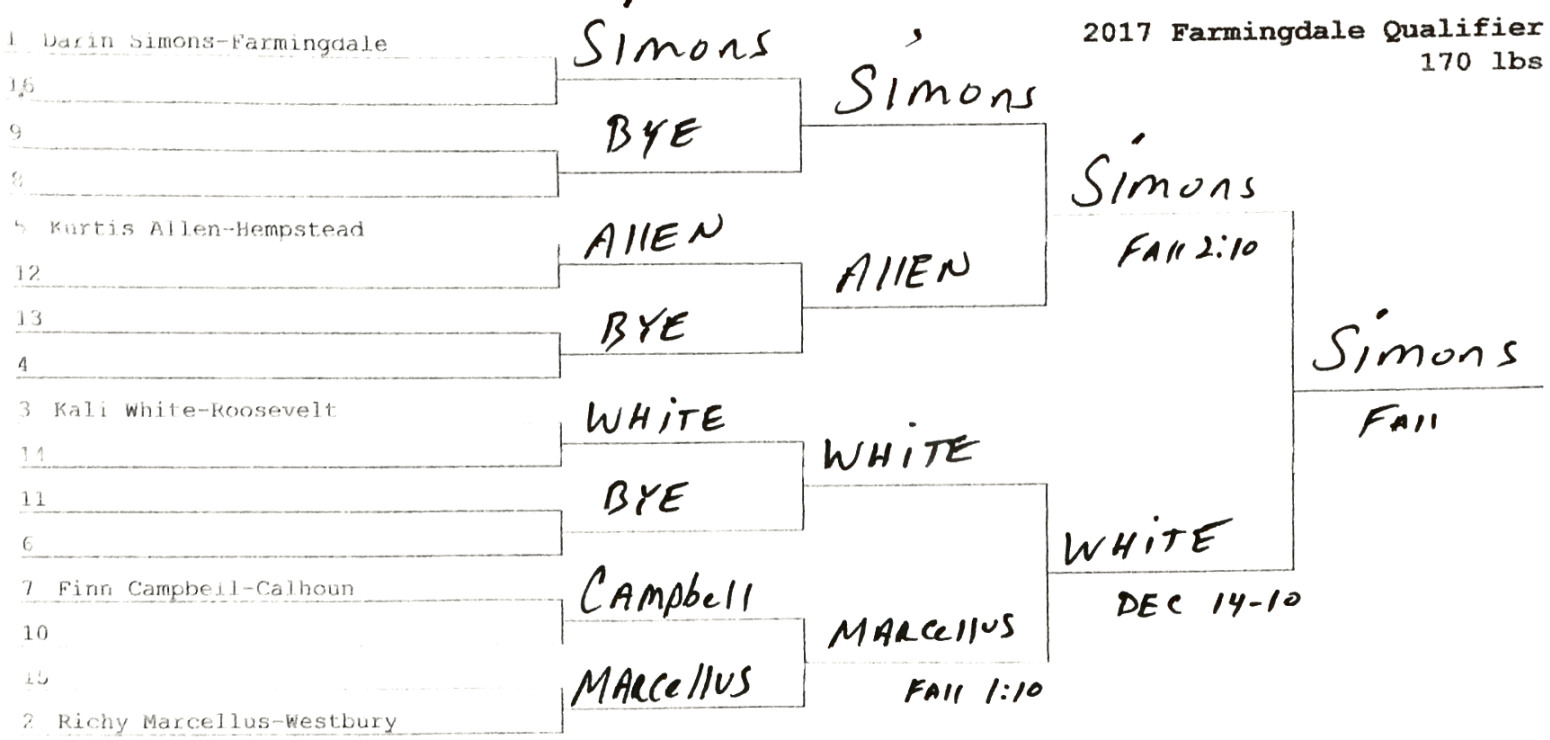

TROCCHIA
 ALVARADO
 TROCCHIA
 DEC 9-5

2017 Farmingdale Qualifier
138 lbs

FRANCO
ROSE

FRANCO
INT DEFAULT

2017 Farmingdale Qualifier
160 lbs

Moreno
Cobb
MORENO
FALL 4:15

Colocho
FUNCHESS
Colocho
FALL 3:00

1 N.Santamaria-Westbury	SANTAMARIA			
1b		SANTAMARIA		
9	Kearny	FALL 2:22		
8 Sean Kearny-Farmingdale			SANTAMARIA	
5 Henry Sanchez-Westbury	SANCHEZ		DEC 4-2	
12		JENKINS		
13	JENKINS	FALL :32		
4 Lucius Jenkins-Roosevelt				HERNANDEZ
3 Josh Desousa-Farmingdale	DESOUZA			FALL 3:46
14		DESOUZA		
11	CHARLESTON	DEC 8-6		
6 Chris Charleston-Farmingdale			HERNANDEZ	
7 John Tejada-East Meadow	TEJADA		DEC 6-4	
10		HERNANDEZ		
15	HERNANDEZ	DEC 4-0		
2 Jason Hernandez-Westbury				