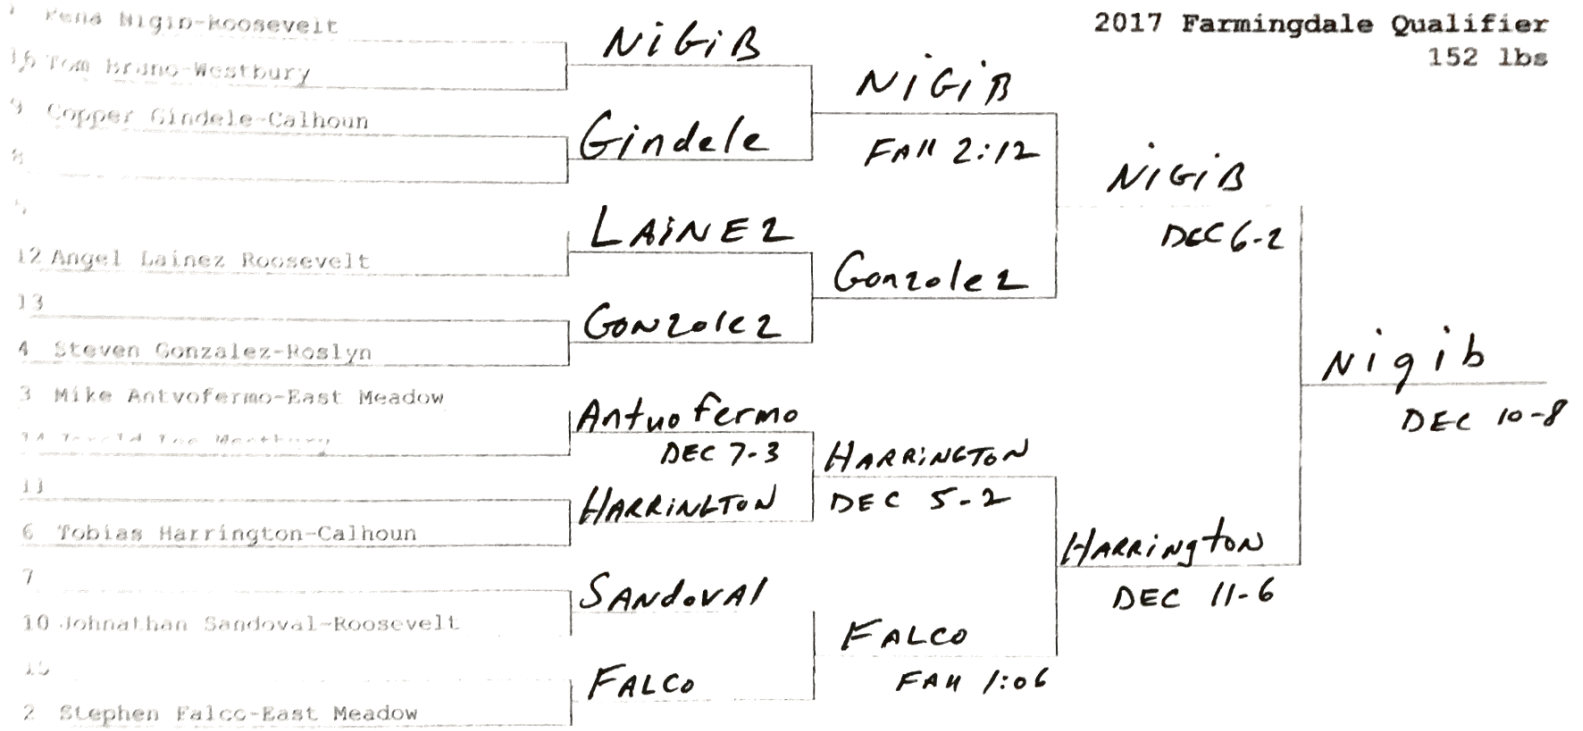

TROCCHIA
 ALVARADO
 TROCCHIA
 DEC 9-5

2017 Farmingdale Qualifier
138 lbs

FRANCO
ROSE

FRANCO
INT DEFAULT

2017 Farmingdale Qualifier
160 lbs

Moreno
Cobb
MORENO
FALL 4:15

Colocho
FUNCHESS
Colocho
FALL 3:00

1 N.Santamaria-Westbury	SANTAMARIA			
1b		SANTAMARIA		
9	Kearny	FALL 2:22		
8 Sean Kearny-Farmingdale			SANTAMARIA	
5 Henry Sanchez-Westbury	SANCHEZ		DEC 4-2	
12		JENKINS		
13	JENKINS	FALL :32		
4 Lucius Jenkins-Roosevelt				HERNANDEZ
3 Josh Desousa-Farmingdale	DESOUZA			FALL 3:46
14		DESOUZA		
11	CHARLESTON	DEC 8-6		
6 Chris Charleston-Farmingdale			HERNANDEZ	
7 John Tejada-East Meadow	TEJADA		DEC 6-4	
10		HERNANDEZ		
15	HERNANDEZ	DEC 4-0		
2 Jason Hernandez-Westbury				