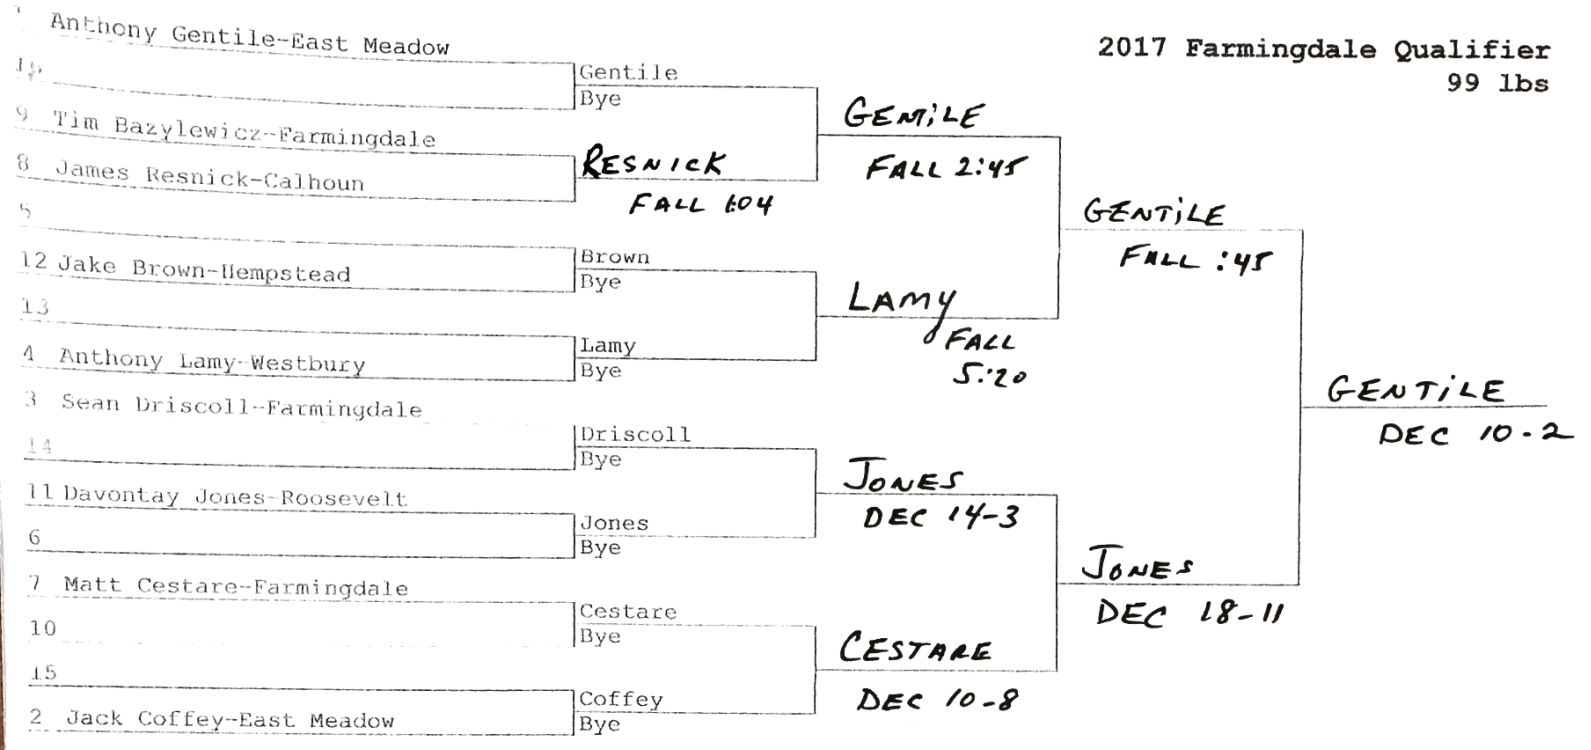

2017 Farmingdale Qualifier
99 lbs

2017 Farmingdale Qualifier
106 lbs

2017 Farmingdale Qualifier
113 lbs

2017 Farmingdale Qualifier
120 lbs

Kevin Depalma-Farmingdale	De Palma			
		De Palma		
	SANTOS	FALL 1:36		
Greg Santos-Hempstead			De Palma	
Joey Gonzalez-Roslyn	GONZALEZ		M DEC 15-4	
		Wright		
	WRIGHT	M DEC 20-6		
Elijah Wright-Roslyn				De Palma
Andii Salvador-Westbury	SALVADOR			DEC 12-6
Bairon Reyes-Hempstead	FALL 3:20	SALVADOR		
	DEMERI	FALL 4:49		
Nick Demeri-Farmingdale			SIMONS	
	PEREZ			TECH 20-5
Thomas Perez-Westbury		SIMONS		
	SIMONS	FALL		
Joe Simons-Farmingdale				

	DEMERI	DEMERI		
	REYES	DEC 4-0	DEMERI	
		PEREZ	FALL	WRIGHT
			WRIGHT	DEC 9-2
	SANTOS			SALVADOR
		SANTOS		FALL 4:12
	GONZALEZ		SALVADOR	
		SALVADOR	FALL 2:41	
DEMERI				
SANTOS	DEMERI			
	FALL 2:30			