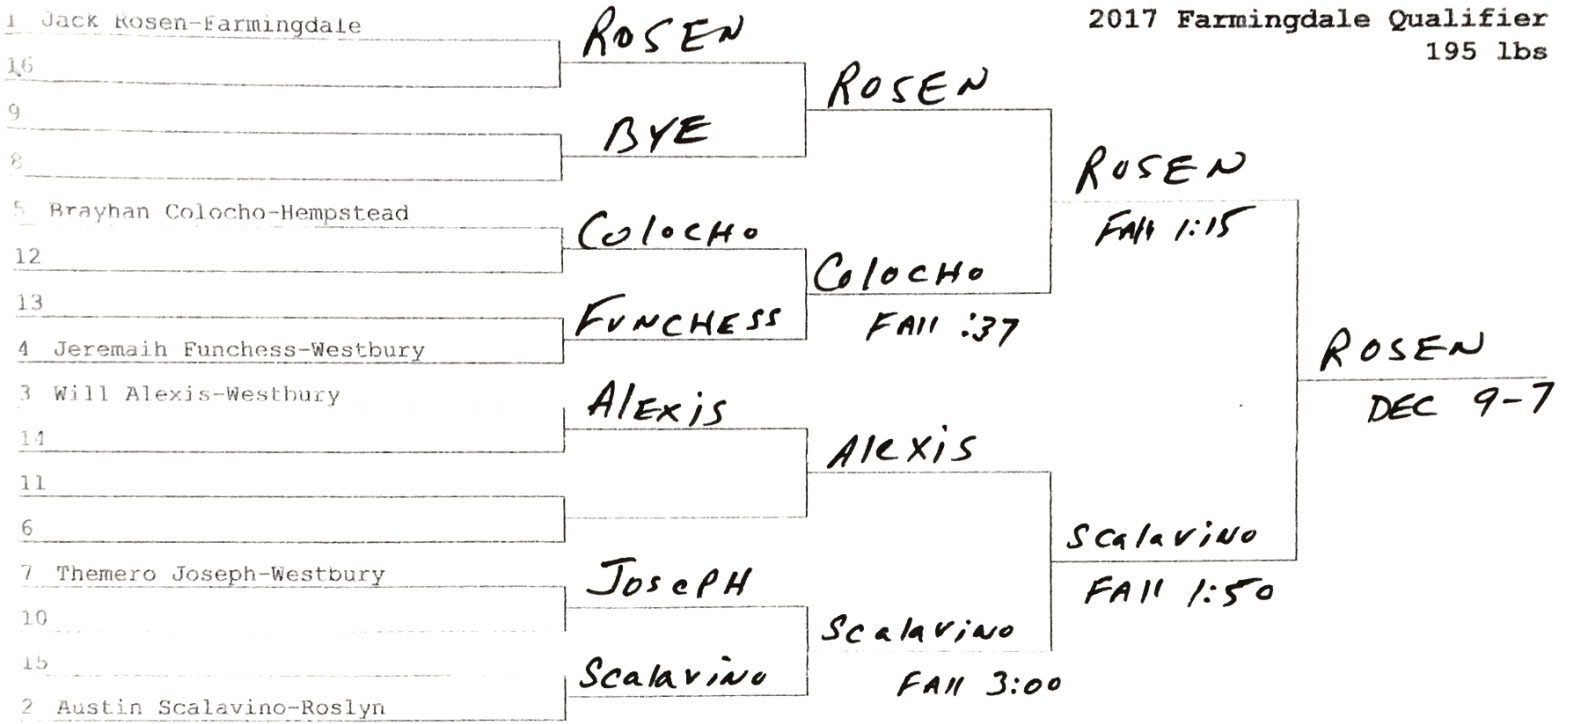

TROCCHIA
 ALVARADO
 TROCCHIA
 DEC 9-5

2017 Farmingdale Qualifier
138 lbs

FRANCO
ROSE

FRANCO
INT DEFAULT

2017 Farmingdale Qualifier
160 lbs

Moreno
Cobb
MORENO
FALL 4:15

Colocho
FUNCHESS
Colocho
FALL 3:00

1 N.Santamaria-Westbury	SANTAMARIA			
1b		SANTAMARIA		
9	Kearny	FALL 2:22		
8 Sean Kearny-Farmingdale			SANTAMARIA	
5 Henry Sanchez-Westbury	SANCHEZ		DEC 4-2	
12		JENKINS		
13	JENKINS	FALL :32		
4 Lucius Jenkins-Roosevelt				HERNANDEZ
3 Josh Desousa-Farmingdale	DESOUZA			FALL 3:46
14		DESOUZA		
11	CHARLESTON	DEC 8-6		
6 Chris Charleston-Farmingdale			HERNANDEZ	
7 John Tejada-East Meadow	TEJADA		DEC 6-4	
10		HERNANDEZ		
15	HERNANDEZ	DEC 4-0		
2 Jason Hernandez-Westbury				