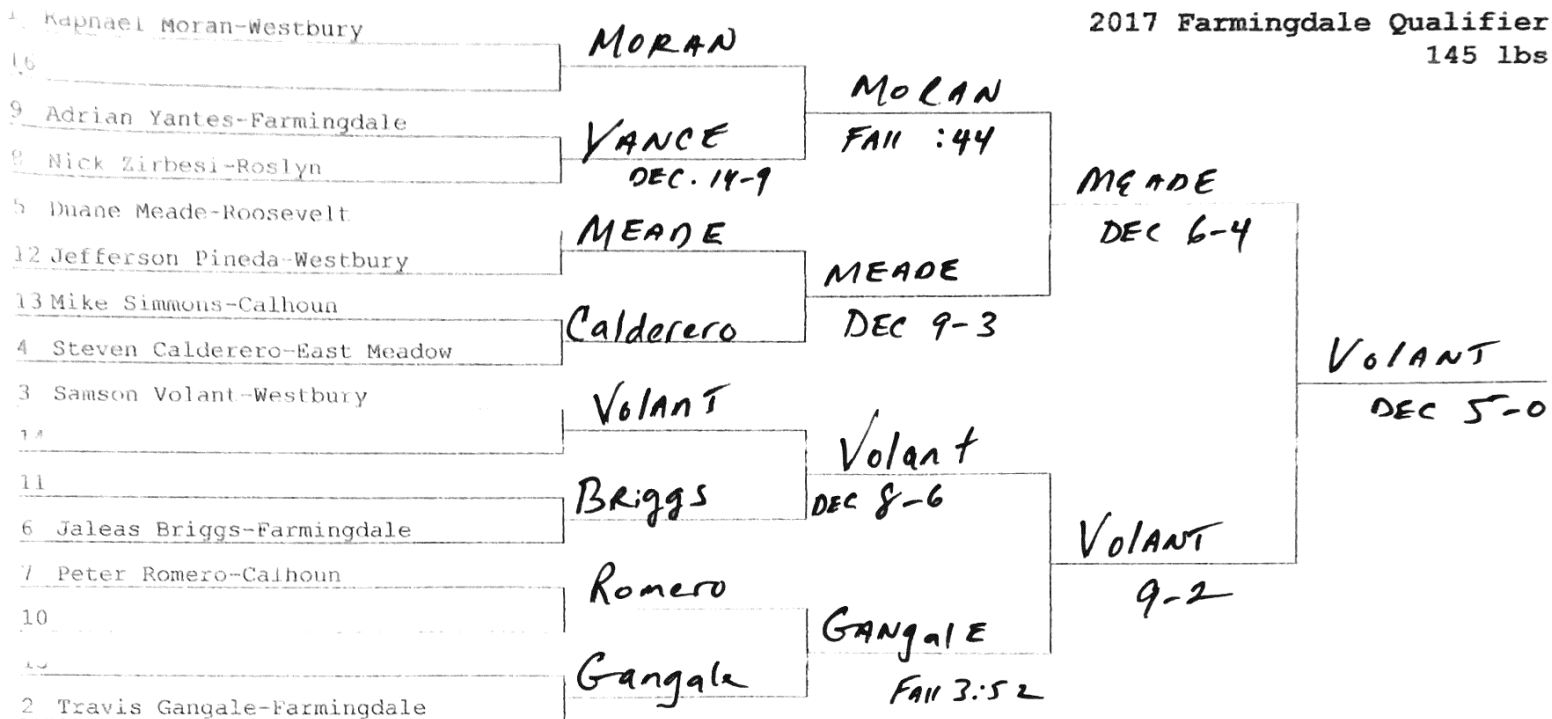

	DEMERI	DEMERI		
	REYES	DEC 4-0	DEMERI	
		PEREZ	FALL	WRIGHT
			WRIGHT	DEC 9-2
	SANTOS			SALVADOR
		SANTOS		FALL 4:12
	GONZALEZ		SALVADOR	
		SALVADOR	FALL 2:41	
DEMERI				
SANTOS	DEMERI			
	FALL 2:30			

TROCCHIA
 ALVARADO
 TROCCHIA
 DEC 9-5

2017 Farmingdale Qualifier
138 lbs

FRANCO
ROSE

FRANCO
INT DEFAULT

2017 Farmingdale Qualifier
160 lbs

Moreno
Cobb
MORENO
FALL 4:15

Colocho
FUNCHESS
Colocho
FALL 3:00

1 N.Santamaria-Westbury	SANTAMARIA			
1b		SANTAMARIA		
9	Kearny	FALL 2:22		
8 Sean Kearny-Farmingdale			SANTAMARIA	
5 Henry Sanchez-Westbury	SANCHEZ		DEC 4-2	
12		JENKINS		
13	JENKINS	FALL :32		
4 Lucius Jenkins-Roosevelt				HERNANDEZ
3 Josh Desousa-Farmingdale	DESOUZA			FALL 3:46
14		DESOUZA		
11	CHARLESTON	DEC 8-6		
6 Chris Charleston-Farmingdale			HERNANDEZ	
7 John Tejada-East Meadow	TEJADA		DEC 6-4	
10		HERNANDEZ		
15	HERNANDEZ	DEC 4-0		
2 Jason Hernandez-Westbury				