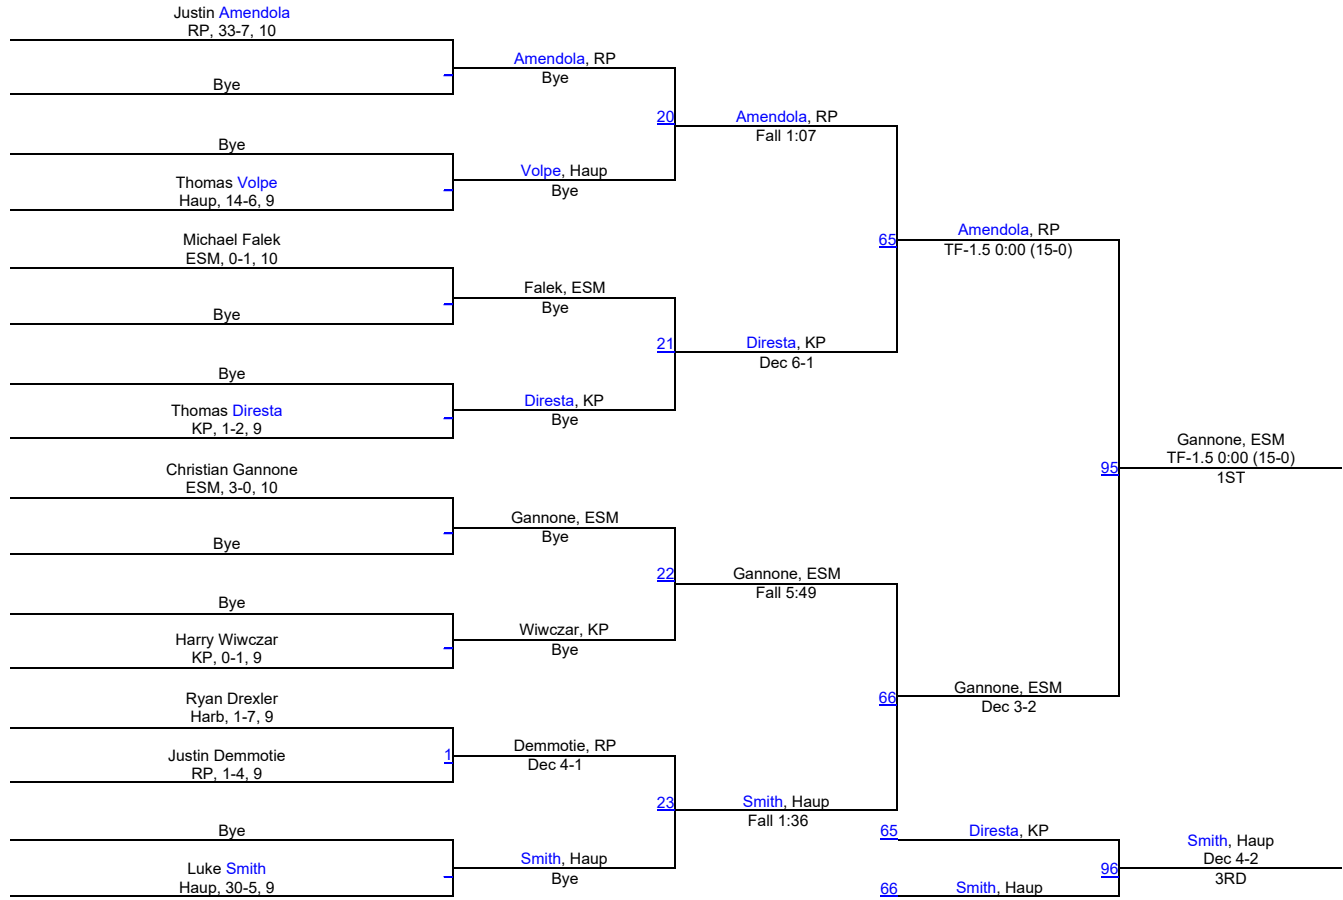

League 5 Suffolk County

League 5 Suffolk County

League 5 Suffolk County

113

League 5 Suffolk County

120

League 5 Suffolk County

126

League 5 Suffolk County

132

League 5 Suffolk County

138

League 5 Suffolk County

145

League 5 Suffolk County

152

220

League 5 Suffolk County

285