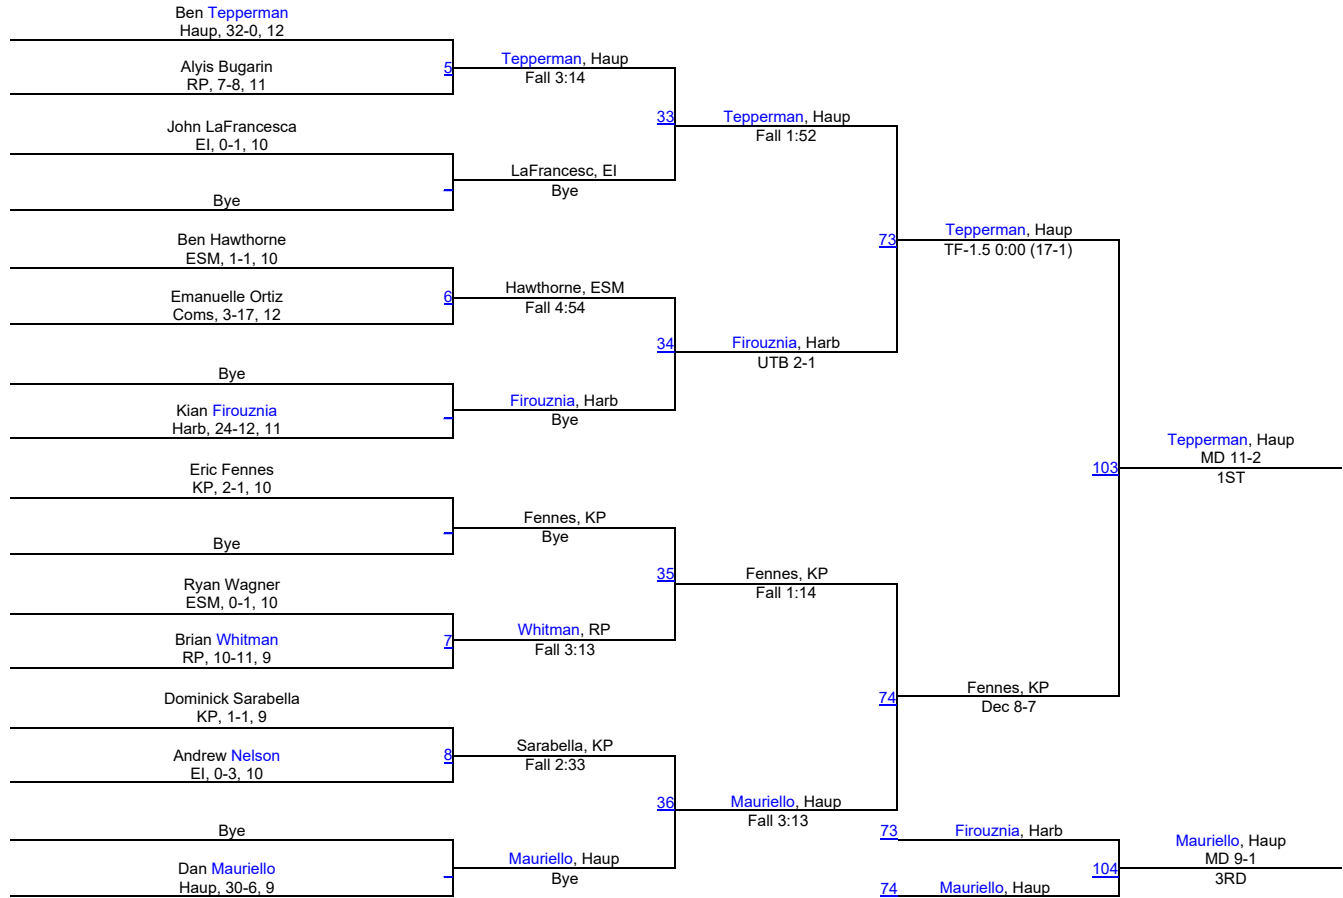

League 5 Suffolk County

League 5 Suffolk County

League 5 Suffolk County

113

League 5 Suffolk County

120

League 5 Suffolk County

126

League 5 Suffolk County

132

League 5 Suffolk County

138

League 5 Suffolk County

145

League 5 Suffolk County

152

220

League 5 Suffolk County

285