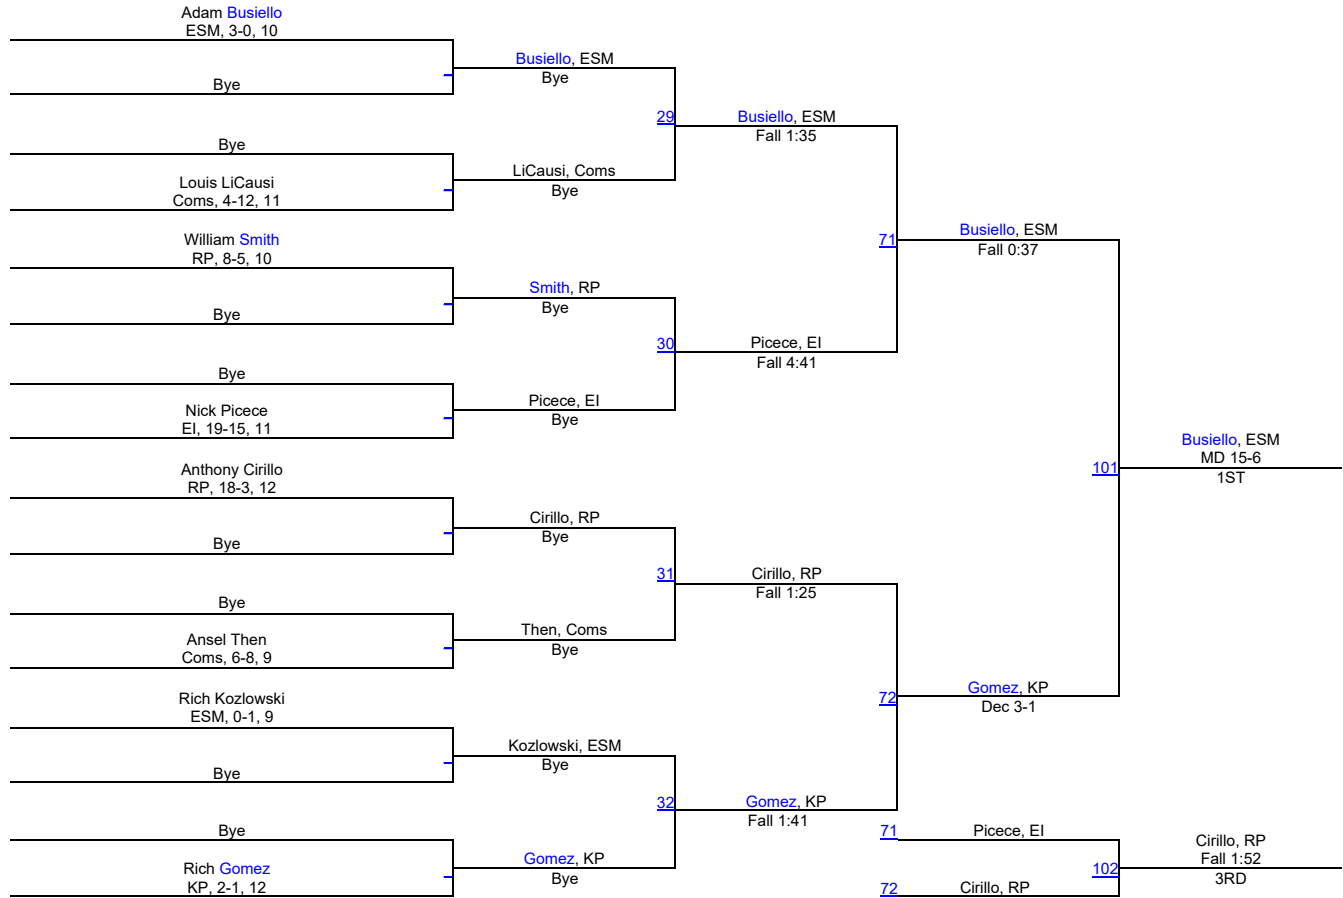

League 5 Suffolk County

League 5 Suffolk County

League 5 Suffolk County

113

League 5 Suffolk County

120

League 5 Suffolk County

126

League 5 Suffolk County

132

League 5 Suffolk County

138

League 5 Suffolk County

145

League 5 Suffolk County

152

220

League 5 Suffolk County

285