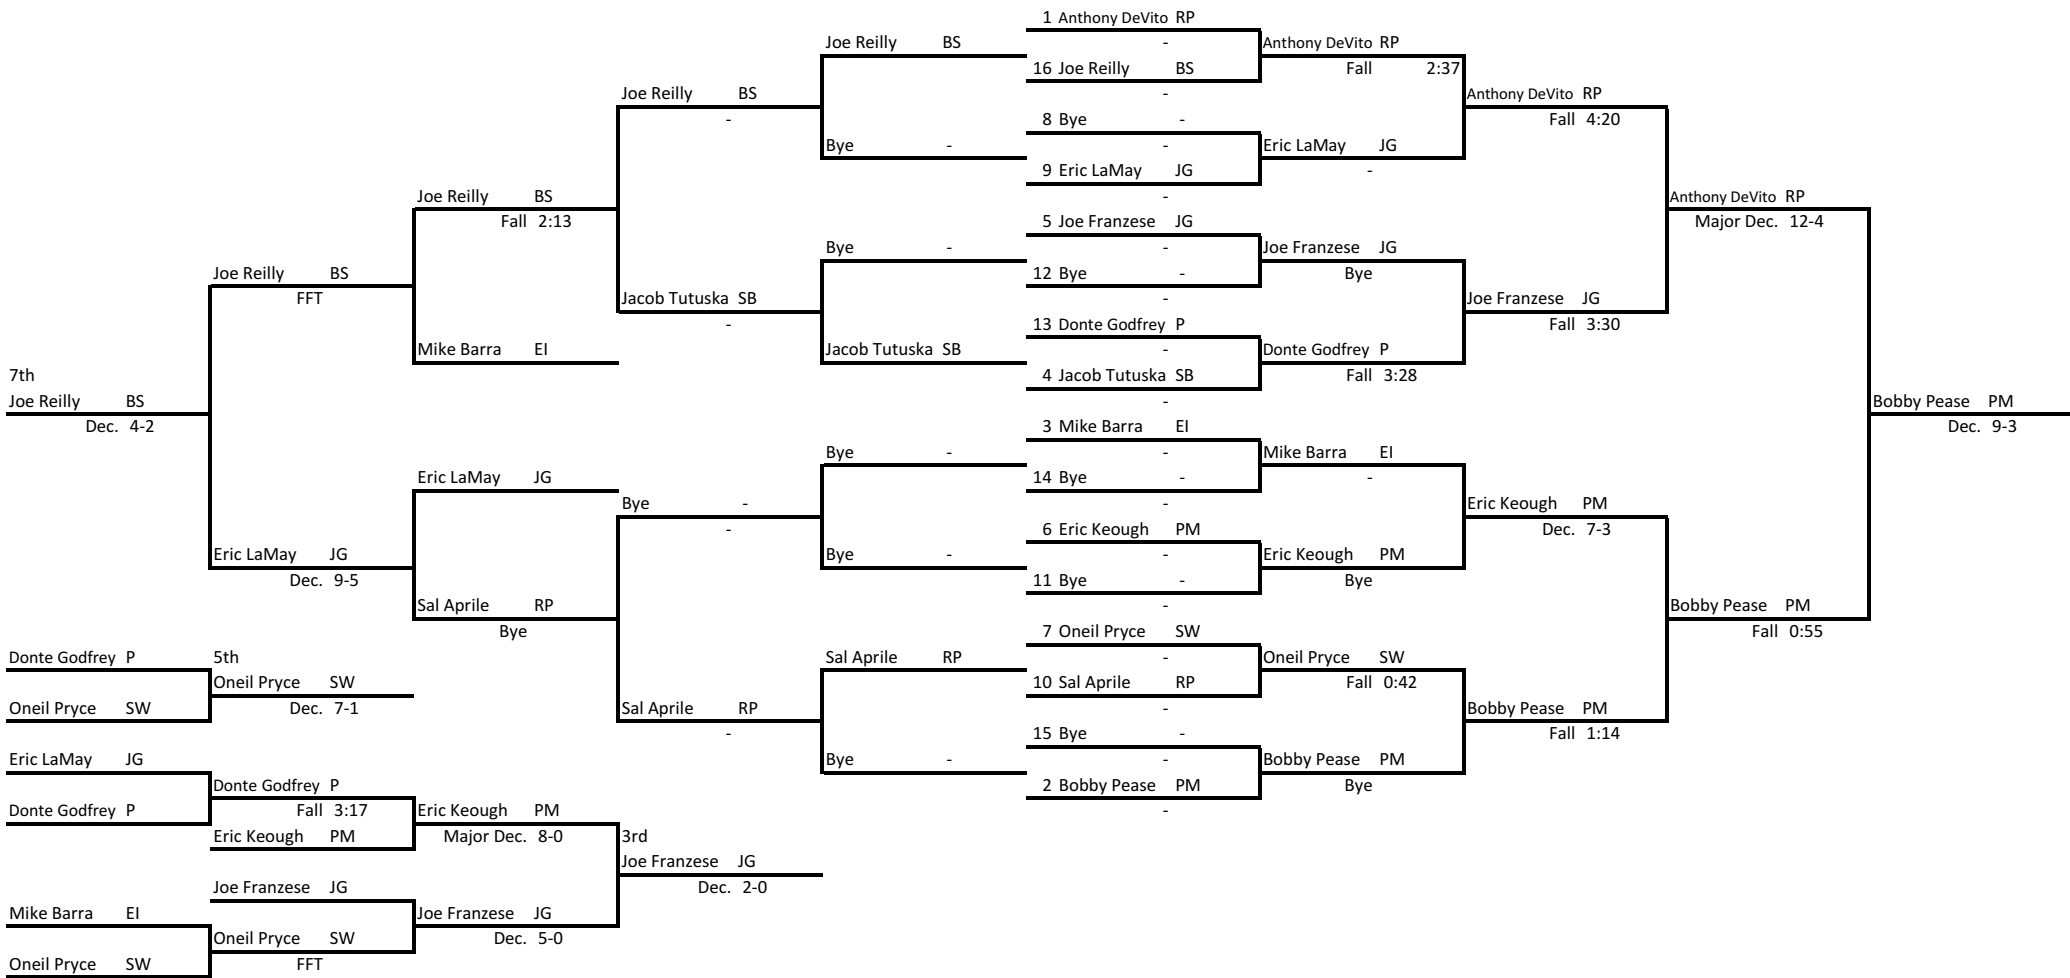

2015 Raider Invitational

Weight Class: 152

2015 Raider Invitational

Weight Class: 170

2015 Raider Invitational

Weight Class: 195