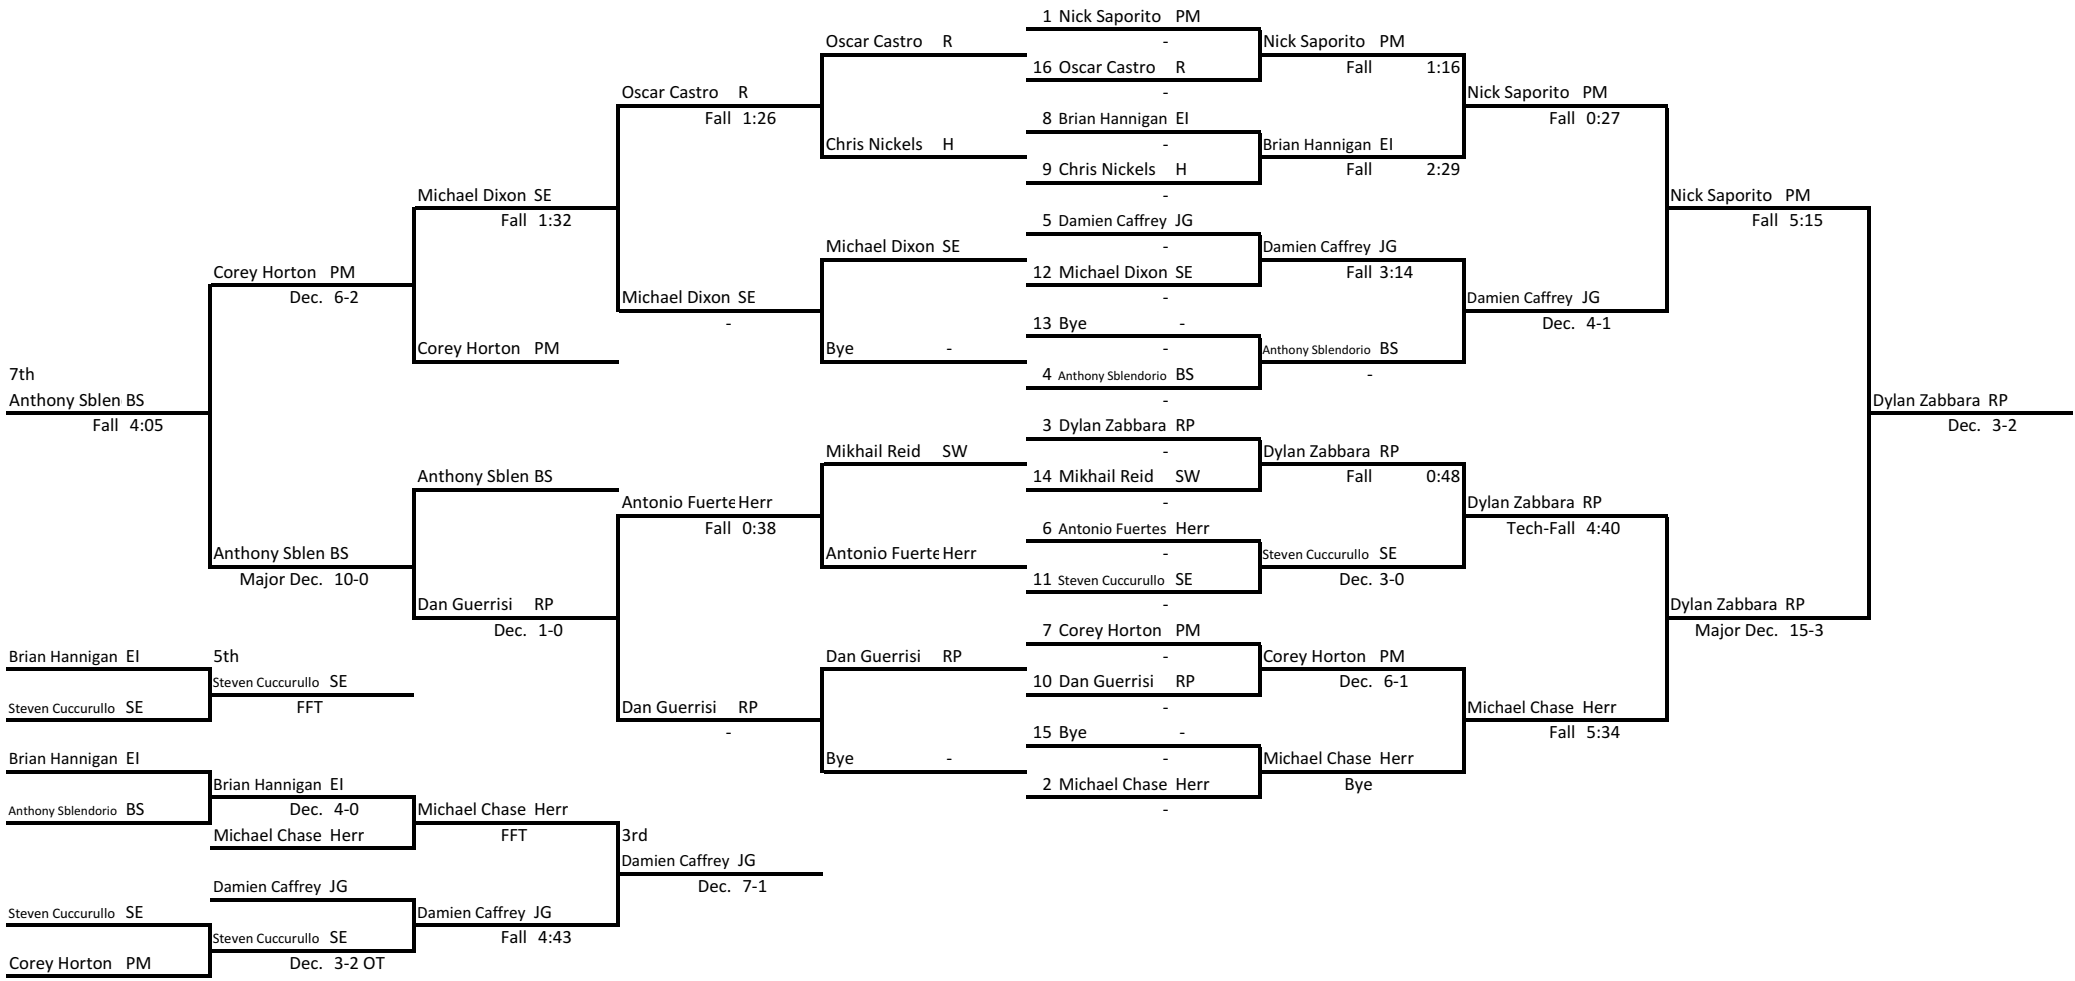

2015 Raider Invitational

Weight Class: 152

2015 Raider Invitational

Weight Class: 170

2015 Raider Invitational

Weight Class: 195