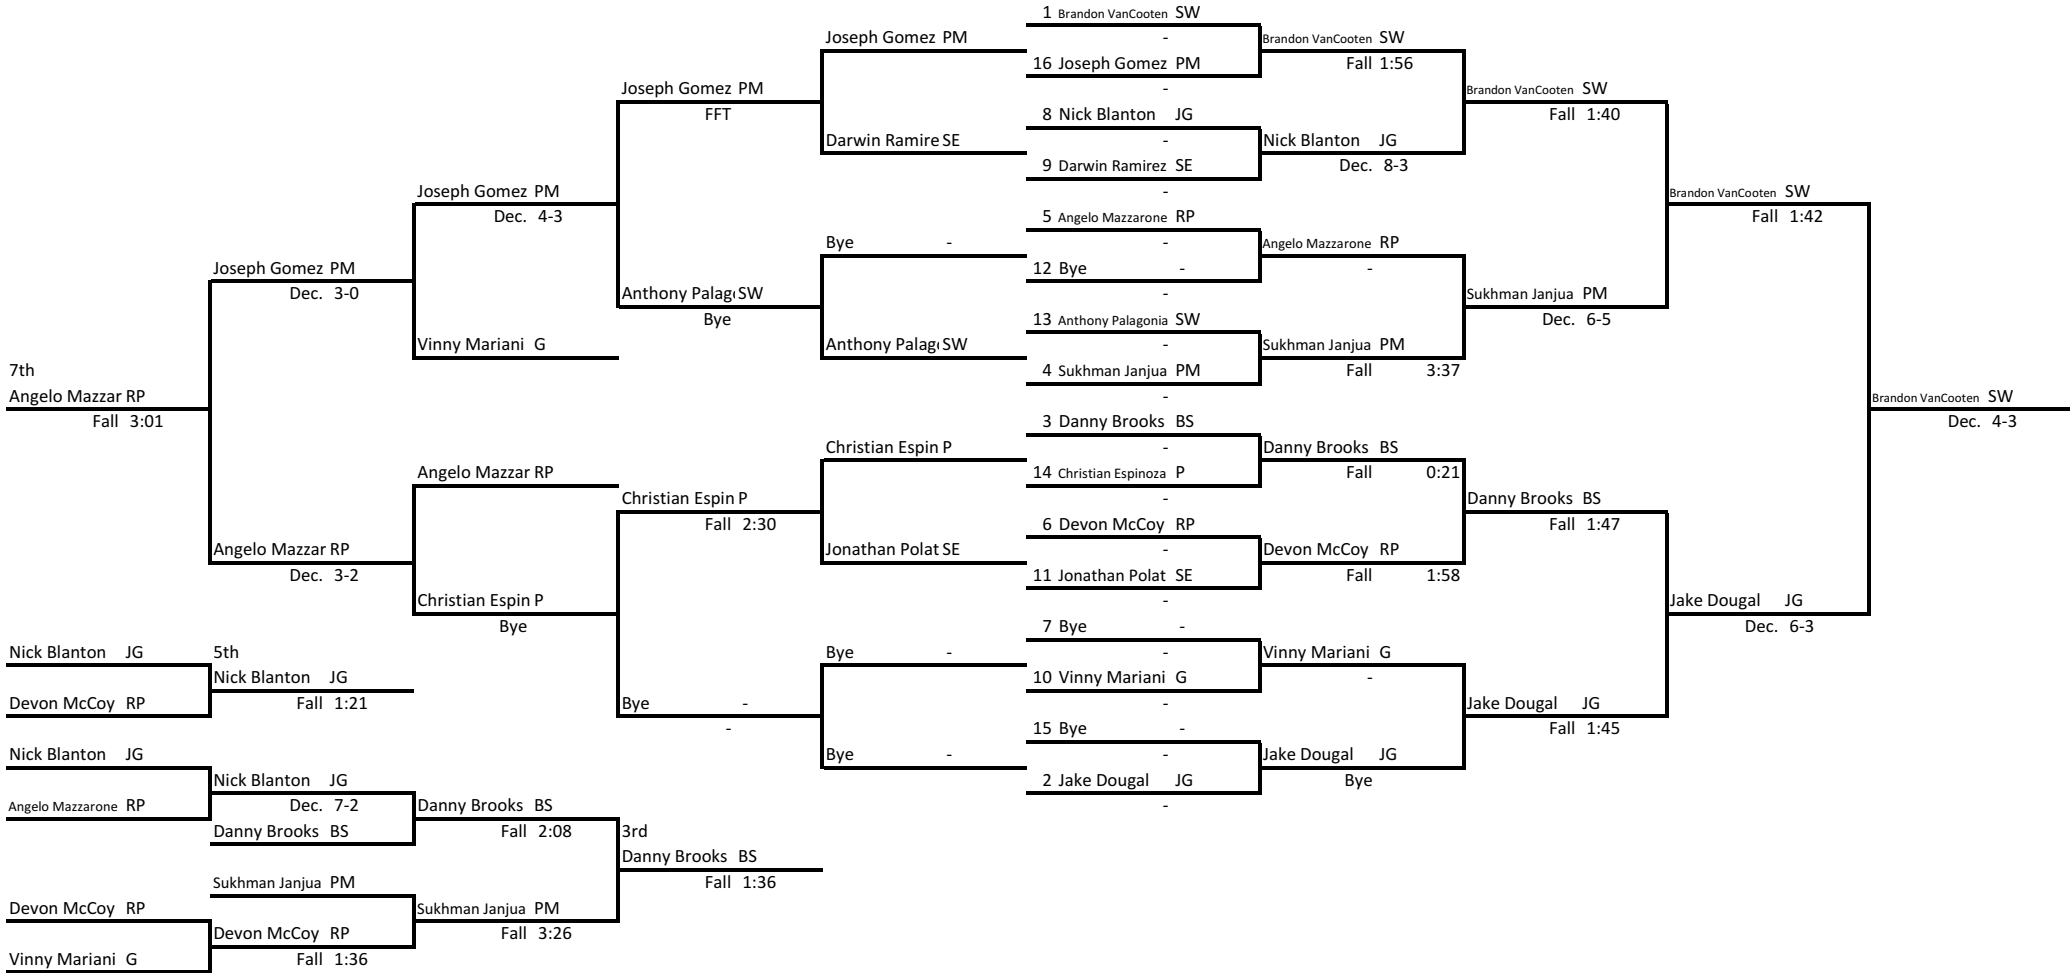

2015 Raider Invitational

Weight Class: 152

2015 Raider Invitational

Weight Class: 170

2015 Raider Invitational

Weight Class: 195