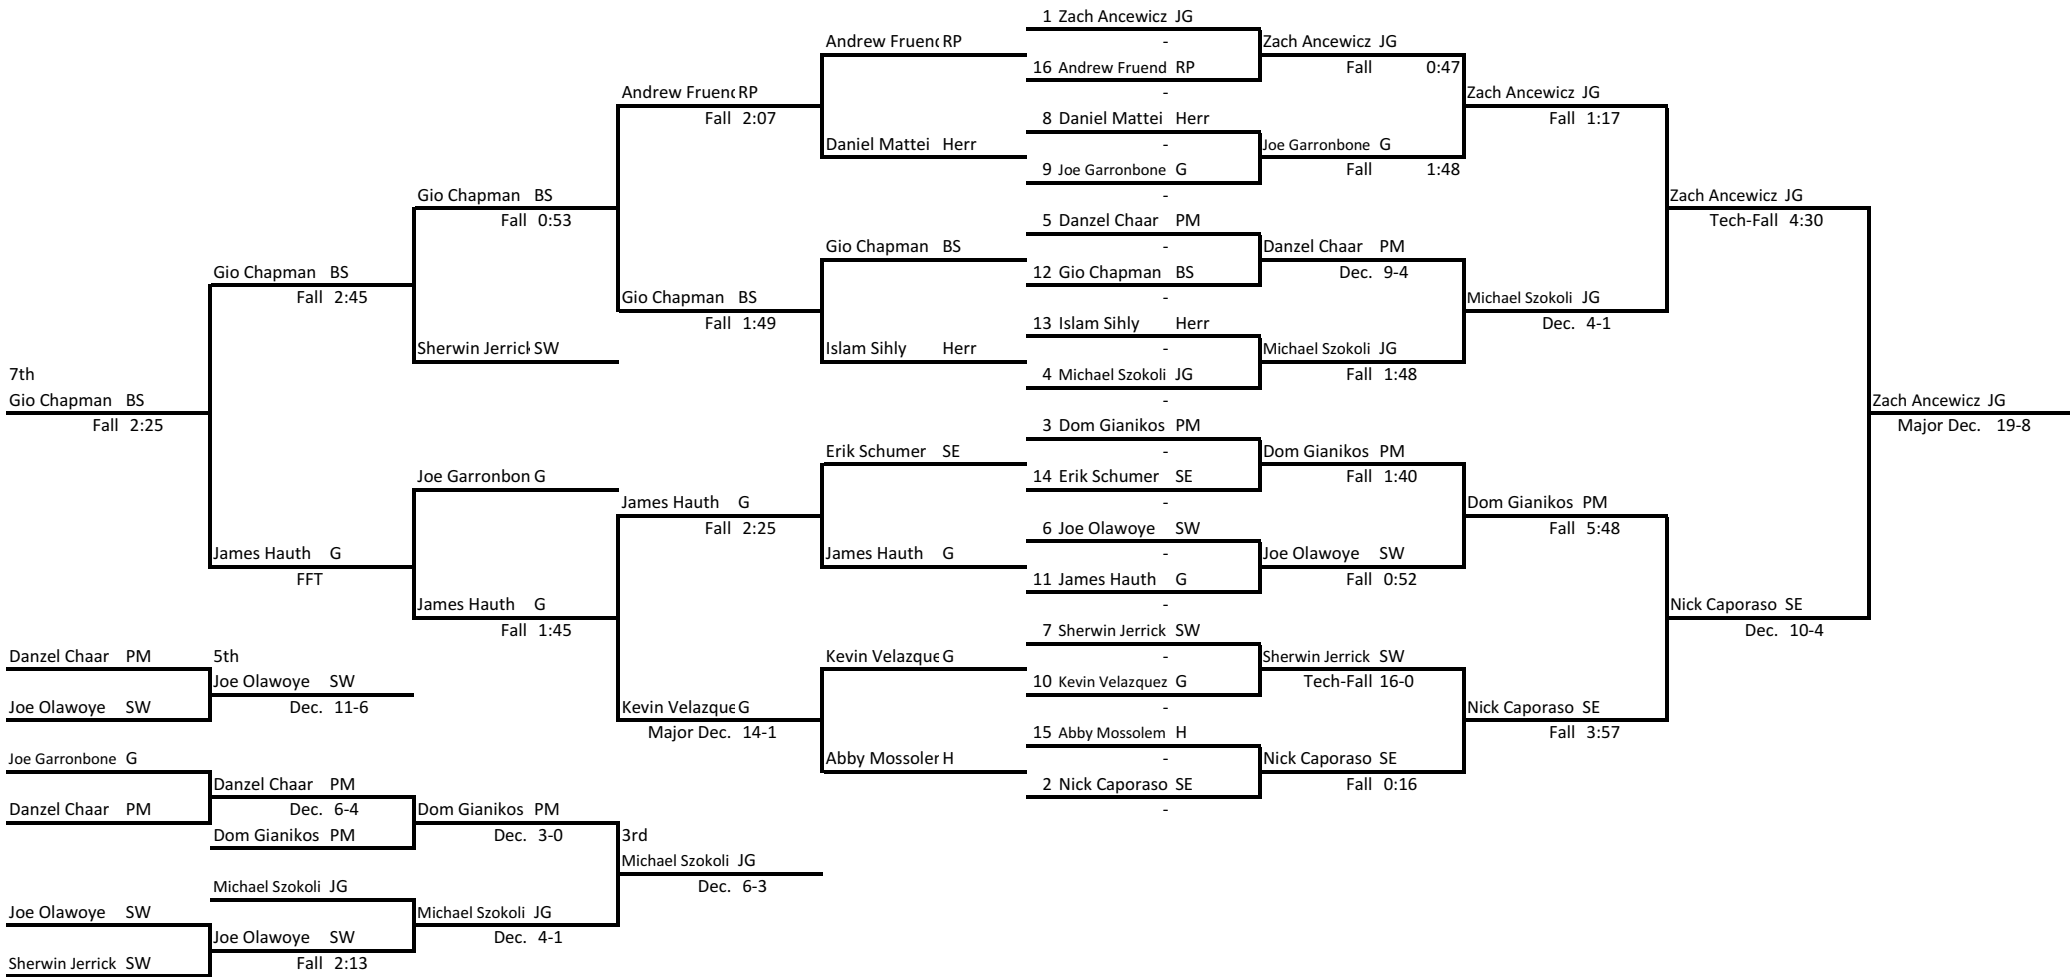

2015 Raider Invitational

Weight Class: 152

2015 Raider Invitational

Weight Class: 170

2015 Raider Invitational

Weight Class: 195