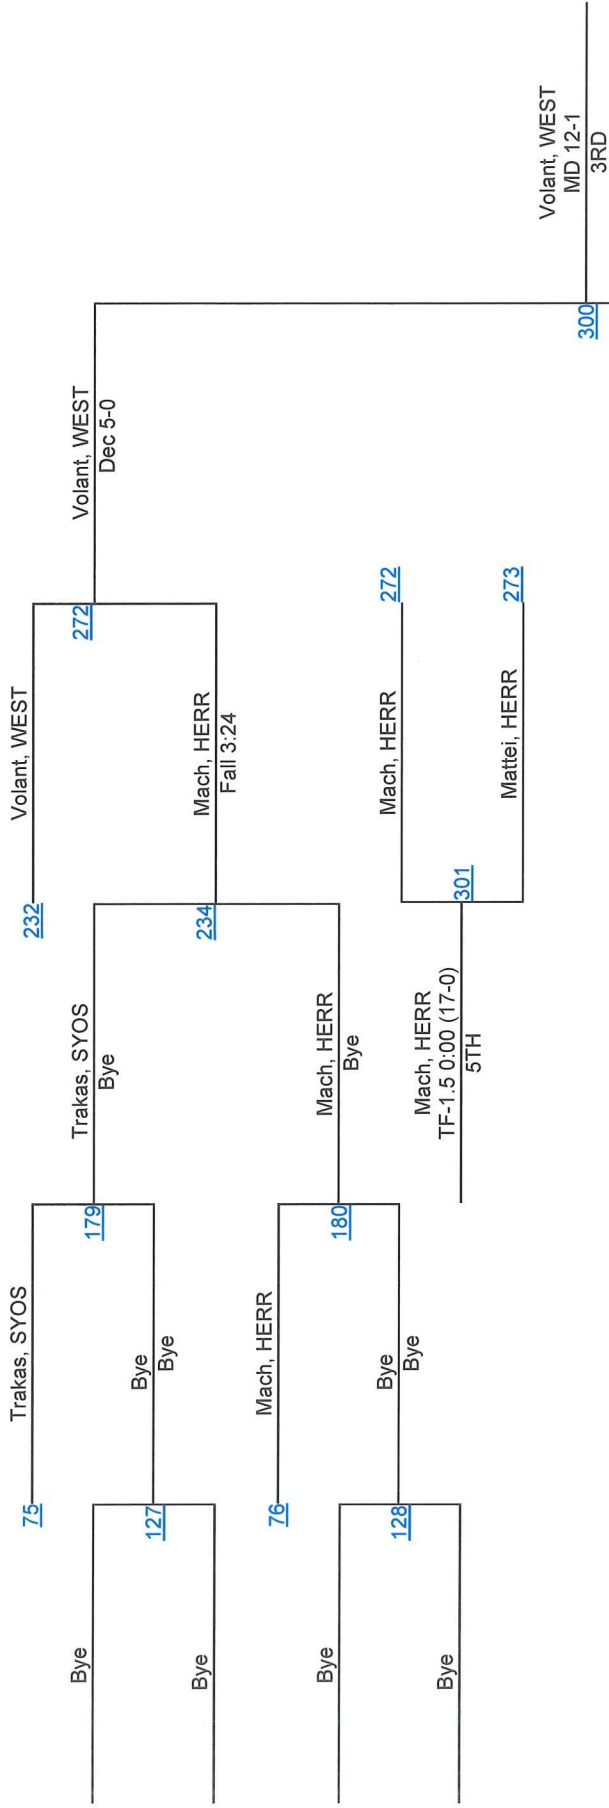

2016 SECTION VIII QUALIFIER @ LONG BEACH

2016 SECTION VIII QUALIFIER @ LONG BEACH

160

2016 SECTION VIII QUALIFIER @ LONG BEACH

170