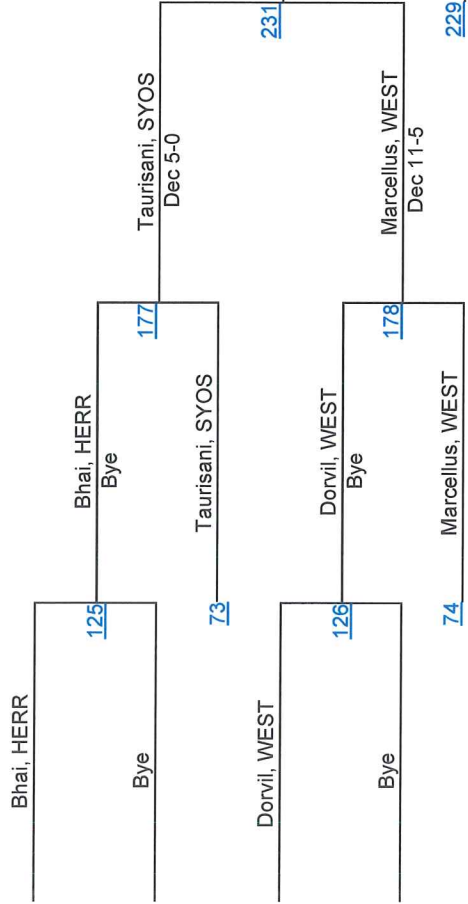

2016 SECTION VIII QUALIFIER @ LONG BEACH

2016 SECTION VIII QUALIFIER @ LONG BEACH

160

2016 SECTION VIII QUALIFIER @ LONG BEACH

170