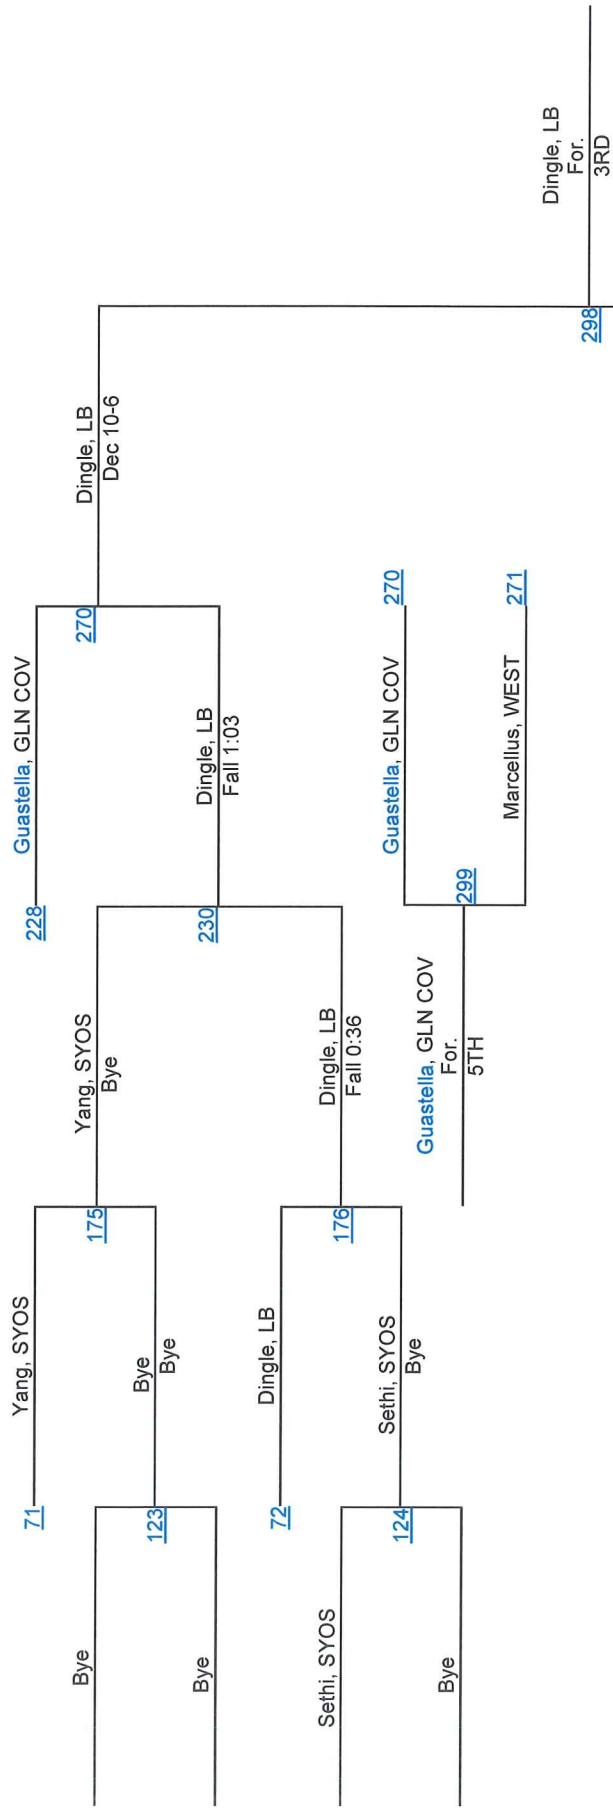

2016 SECTION VIII QUALIFIER @ LONG BEACH

2016 SECTION VIII QUALIFIER @ LONG BEACH

160

2016 SECTION VIII QUALIFIER @ LONG BEACH

170