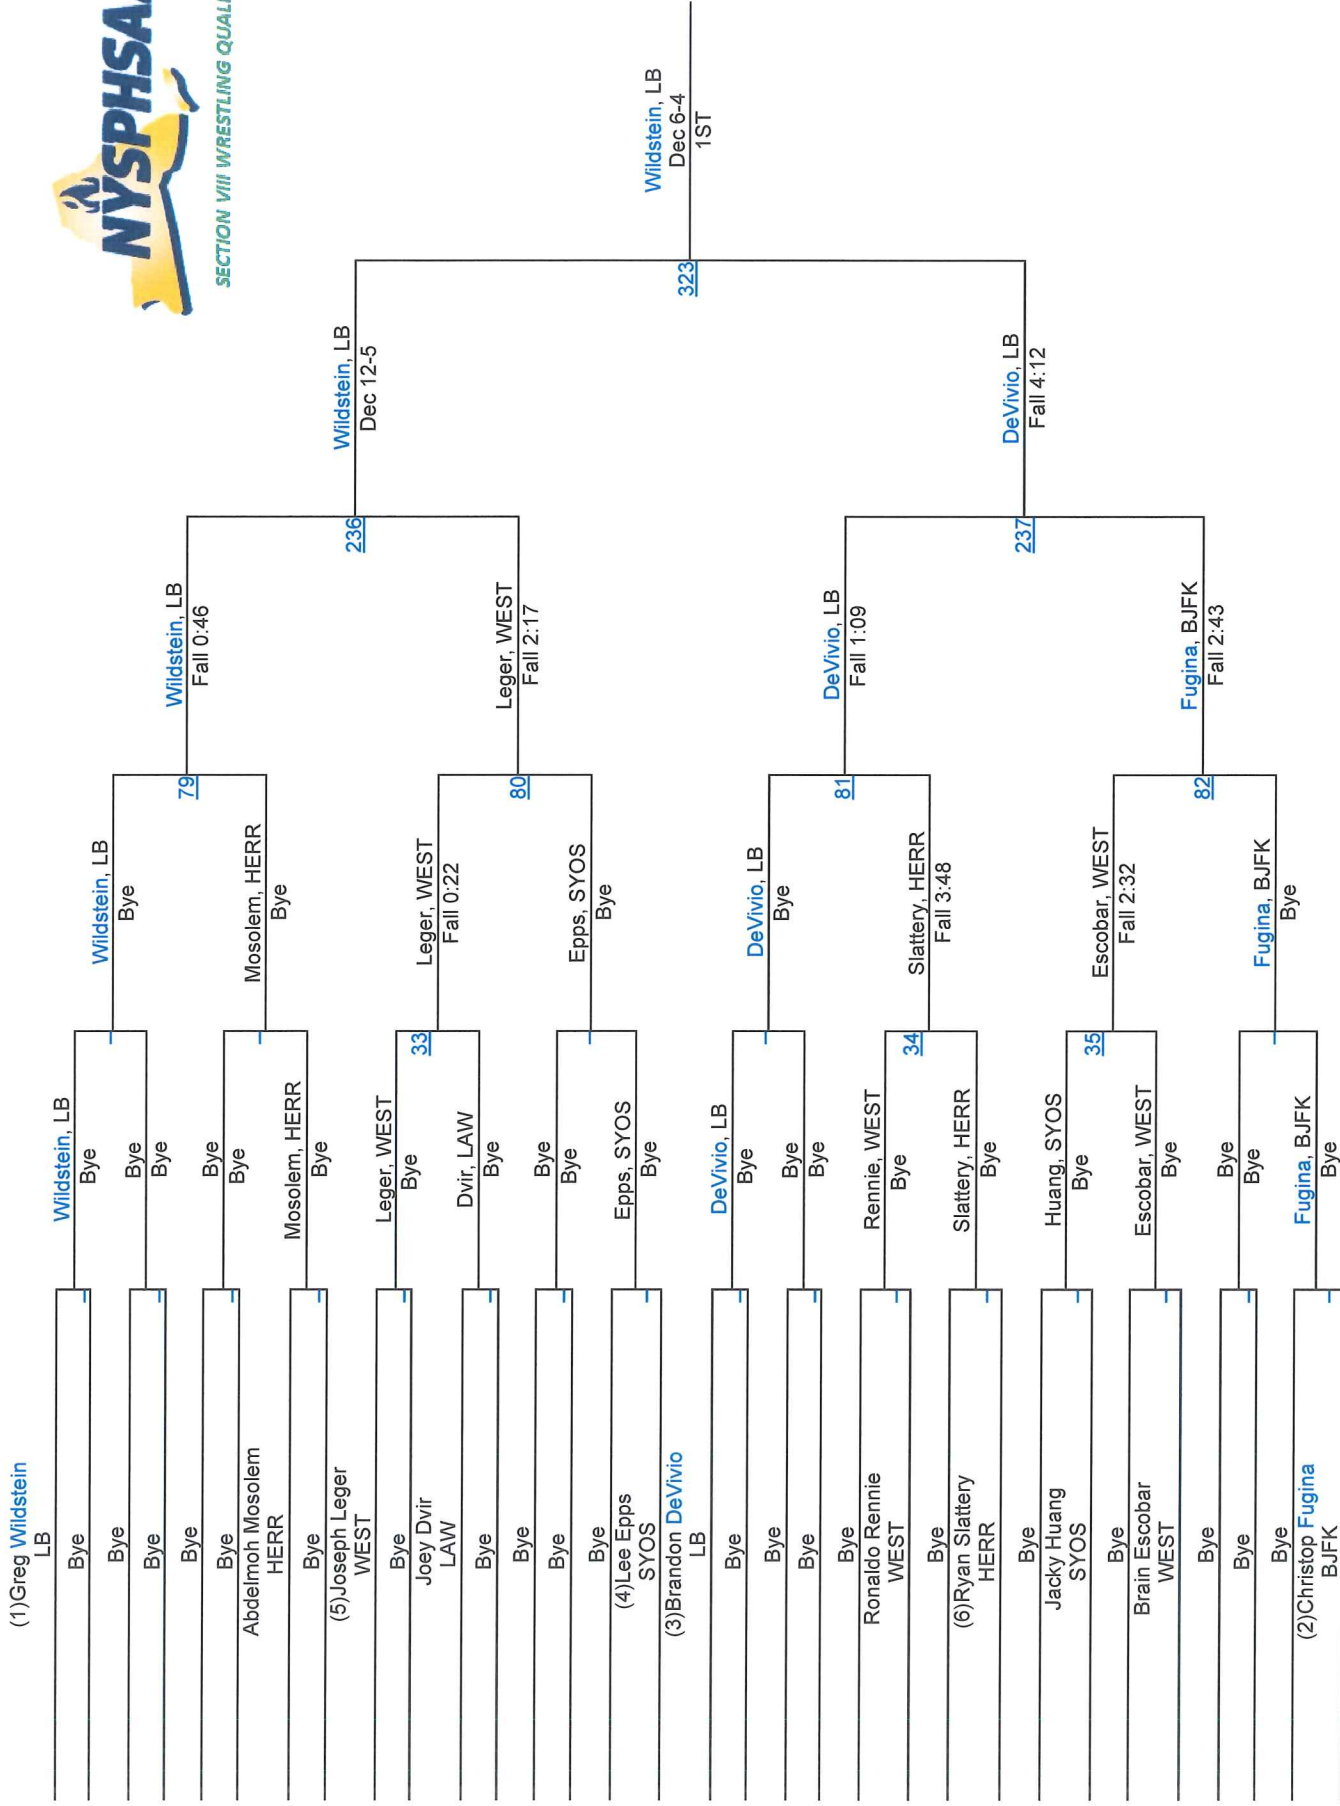

2016 SECTION VIII QUALIFIER @ LONG BEACH

2016 SECTION VIII QUALIFIER @ LONG BEACH

160

2016 SECTION VIII QUALIFIER @ LONG BEACH

170