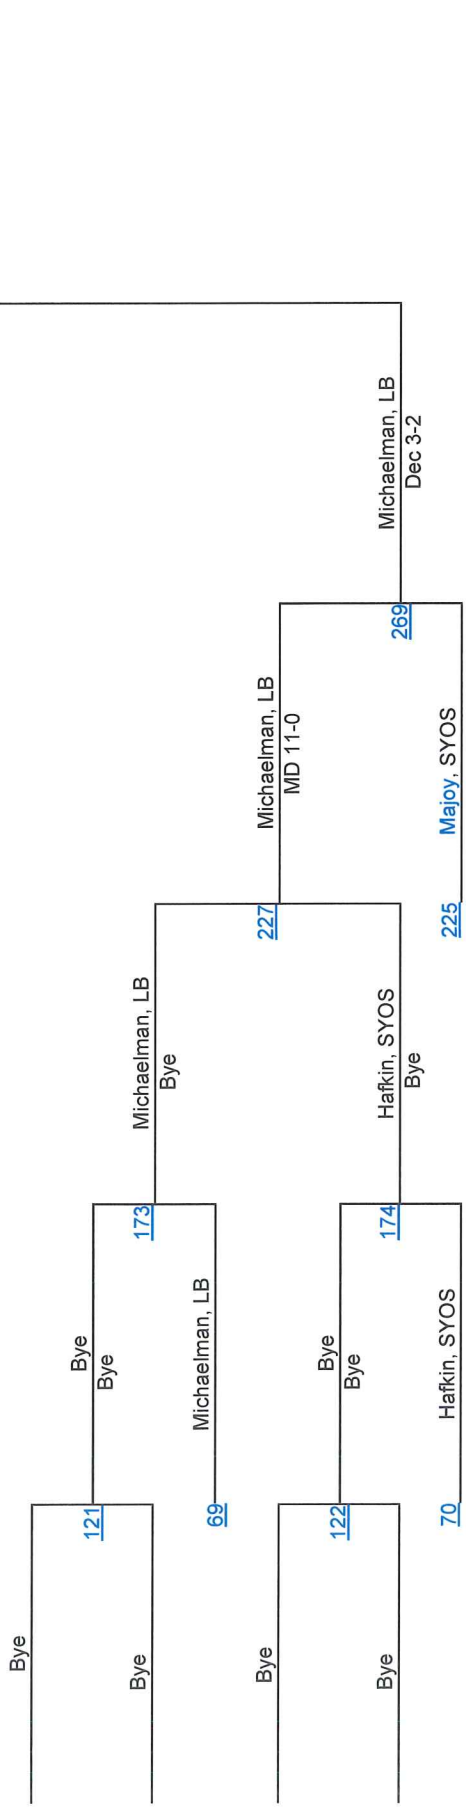

2016 SECTION VIII QUALIFIER @ LONG BEACH

2016 SECTION VIII QUALIFIER @ LONG BEACH

160

2016 SECTION VIII QUALIFIER @ LONG BEACH

170