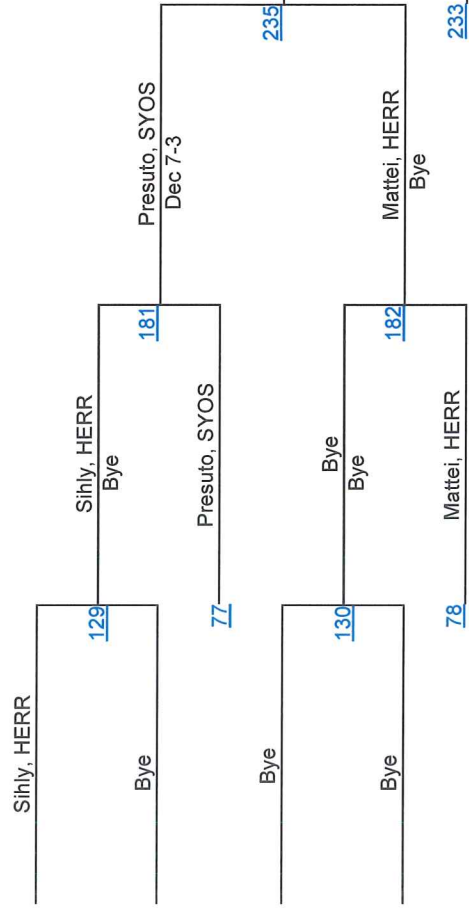

2016 SECTION VIII QUALIFIER @ LONG BEACH

2016 SECTION VIII QUALIFIER @ LONG BEACH

160

2016 SECTION VIII QUALIFIER @ LONG BEACH

170