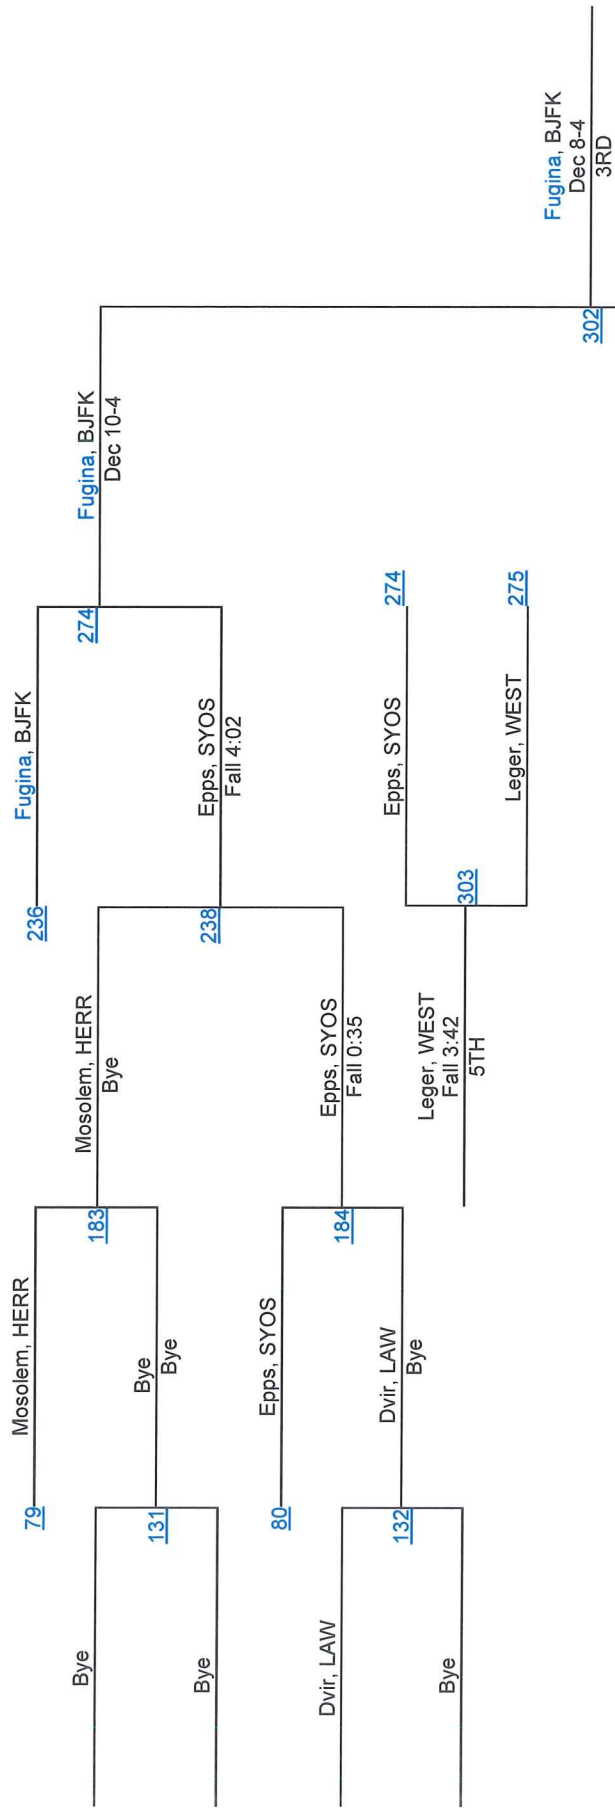

2016 SECTION VIII QUALIFIER @ LONG BEACH

2016 SECTION VIII QUALIFIER @ LONG BEACH

160

2016 SECTION VIII QUALIFIER @ LONG BEACH

170