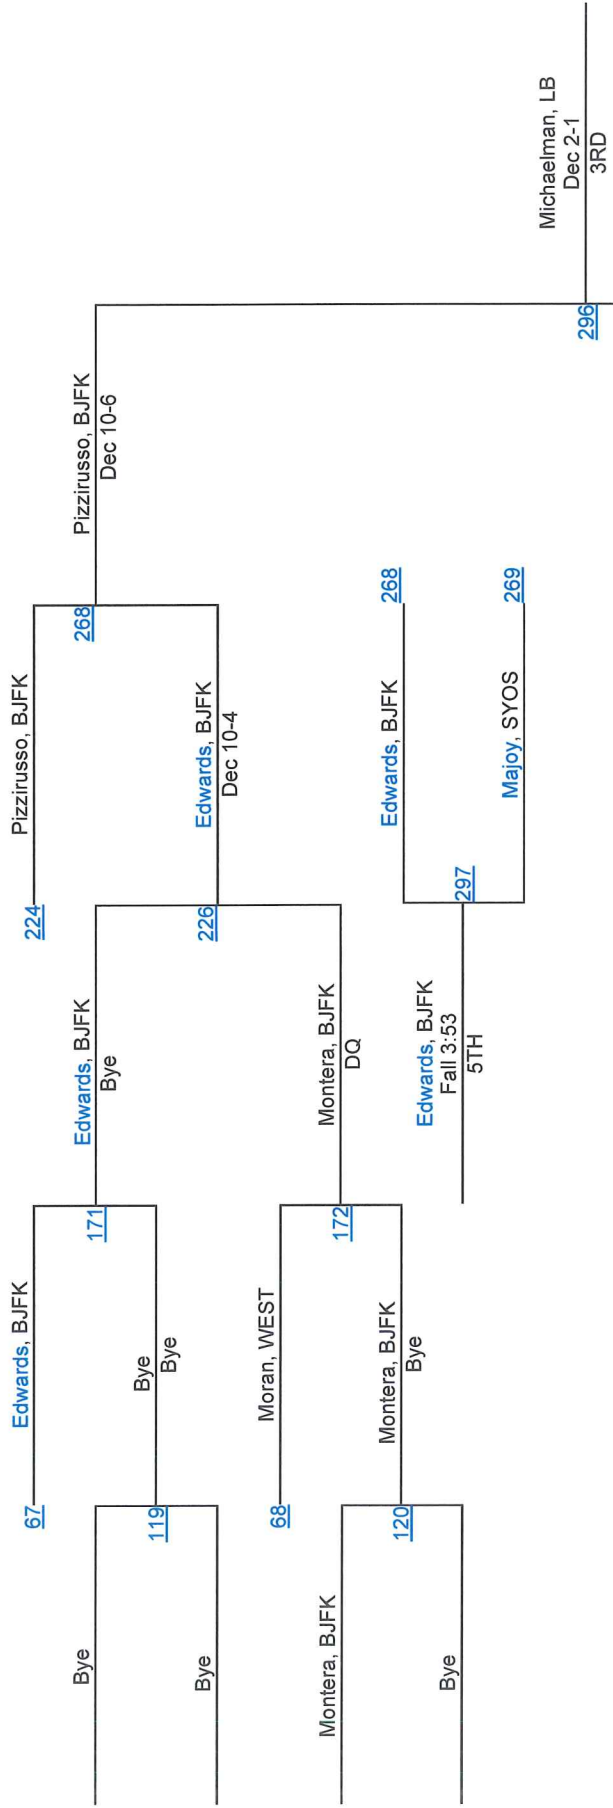

2016 SECTION VIII QUALIFIER @ LONG BEACH

2016 SECTION VIII QUALIFIER @ LONG BEACH

160

2016 SECTION VIII QUALIFIER @ LONG BEACH

170