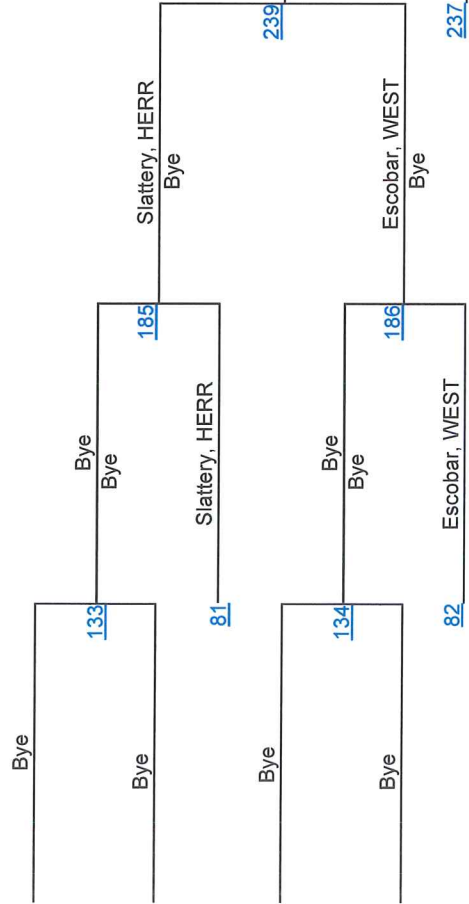

2016 SECTION VIII QUALIFIER @ LONG BEACH

2016 SECTION VIII QUALIFIER @ LONG BEACH

160

2016 SECTION VIII QUALIFIER @ LONG BEACH

170