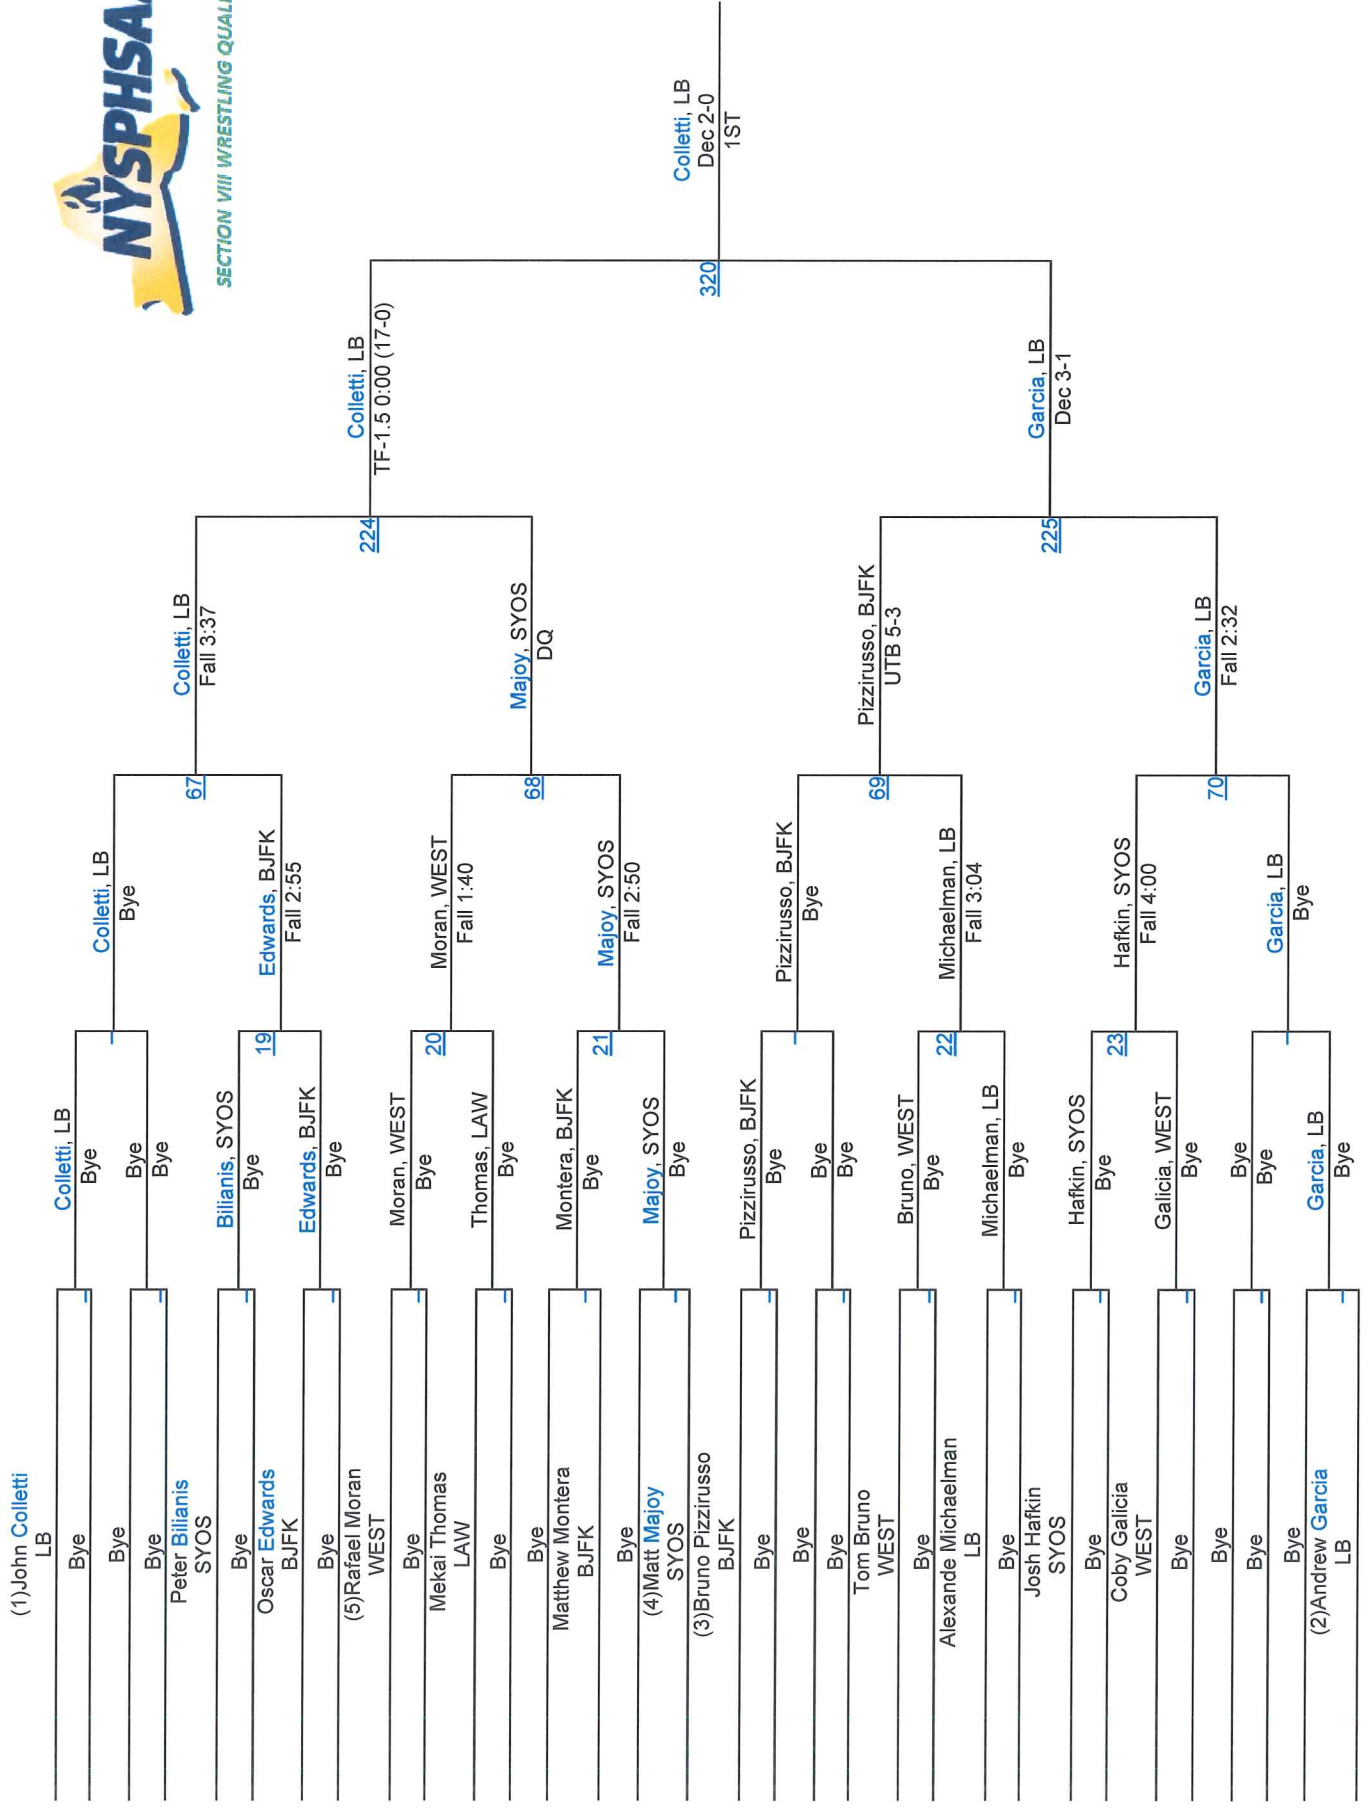

2016 SECTION VIII QUALIFIER @ LONG BEACH

2016 SECTION VIII QUALIFIER @ LONG BEACH

160

2016 SECTION VIII QUALIFIER @ LONG BEACH

170