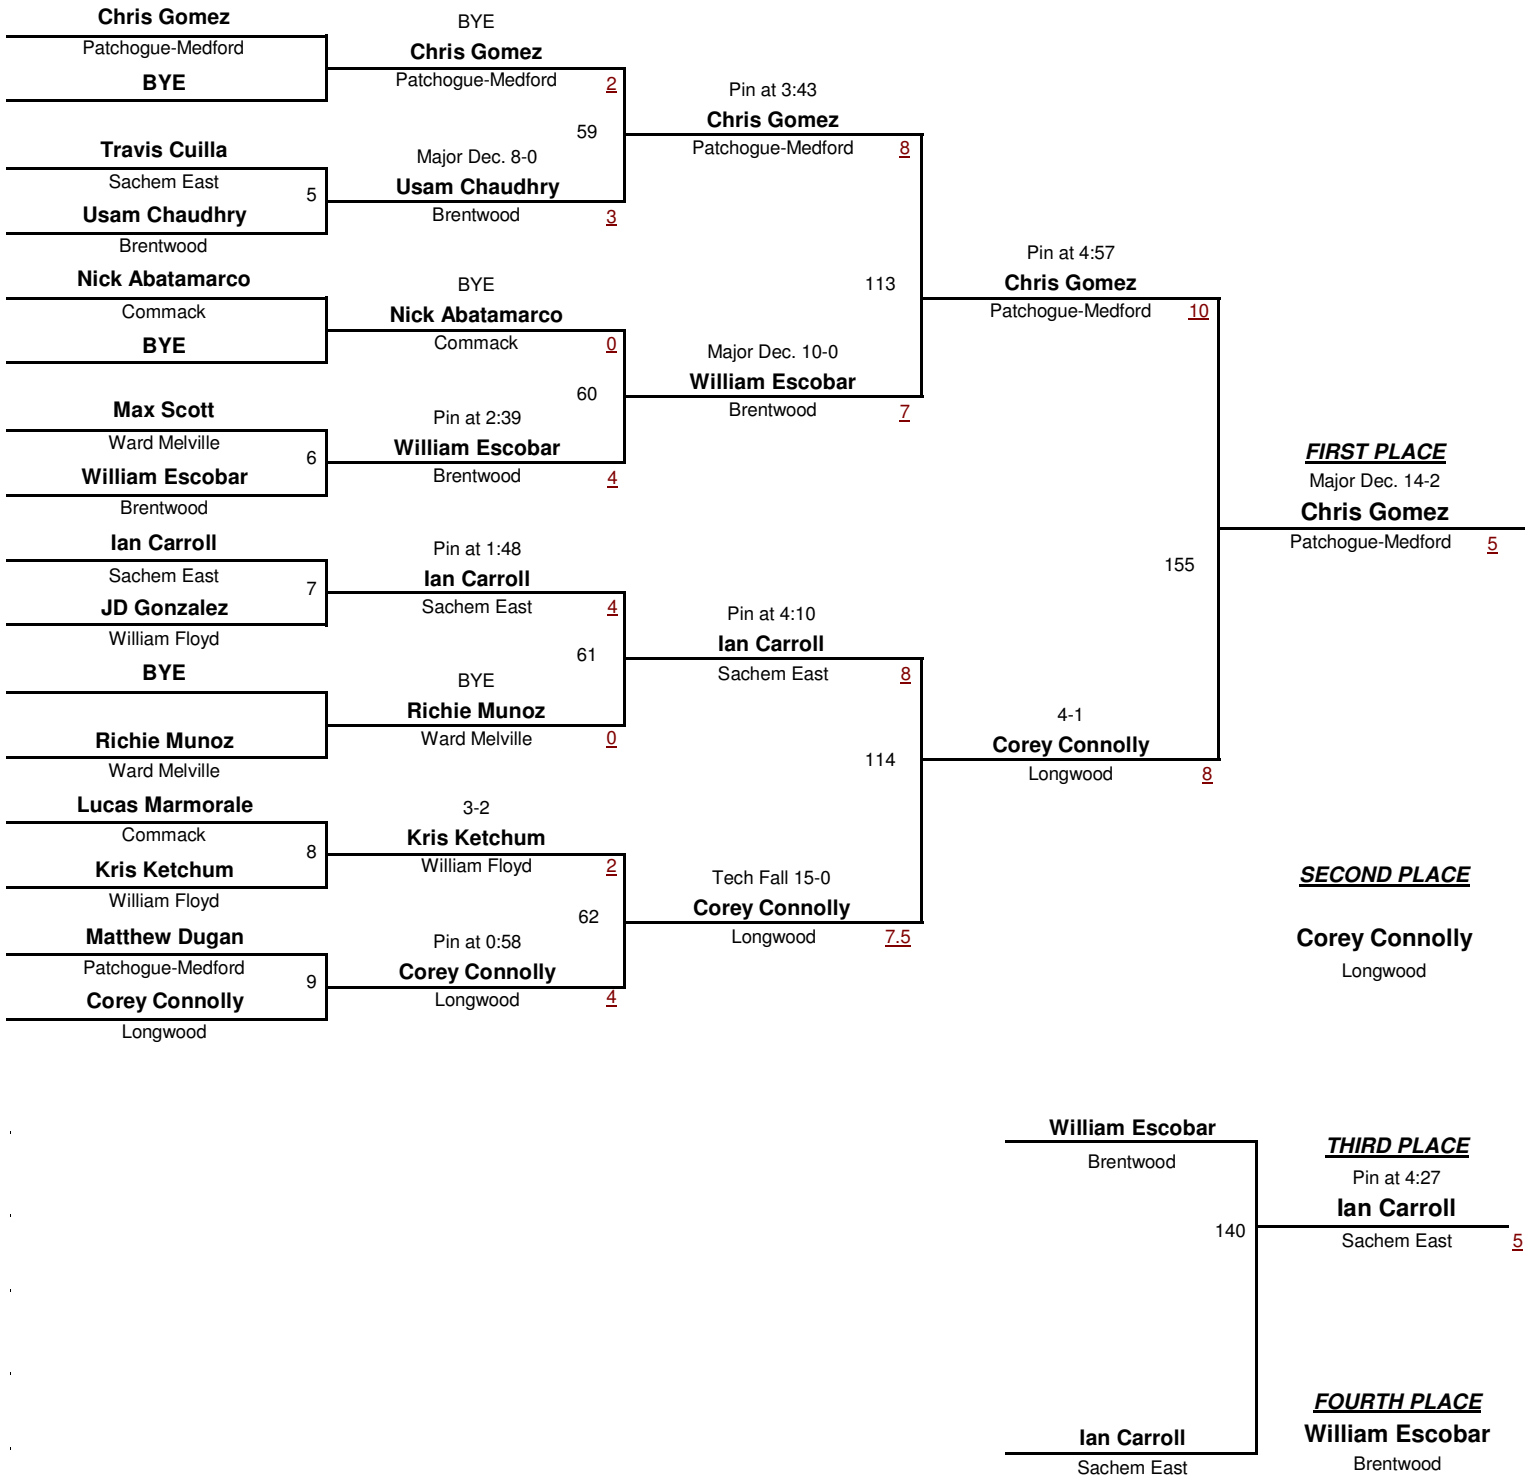

D1

DIVISION

120

WEIGHT

Section 11 League 1 Tournament

2/6/2016

D1

DIVISION