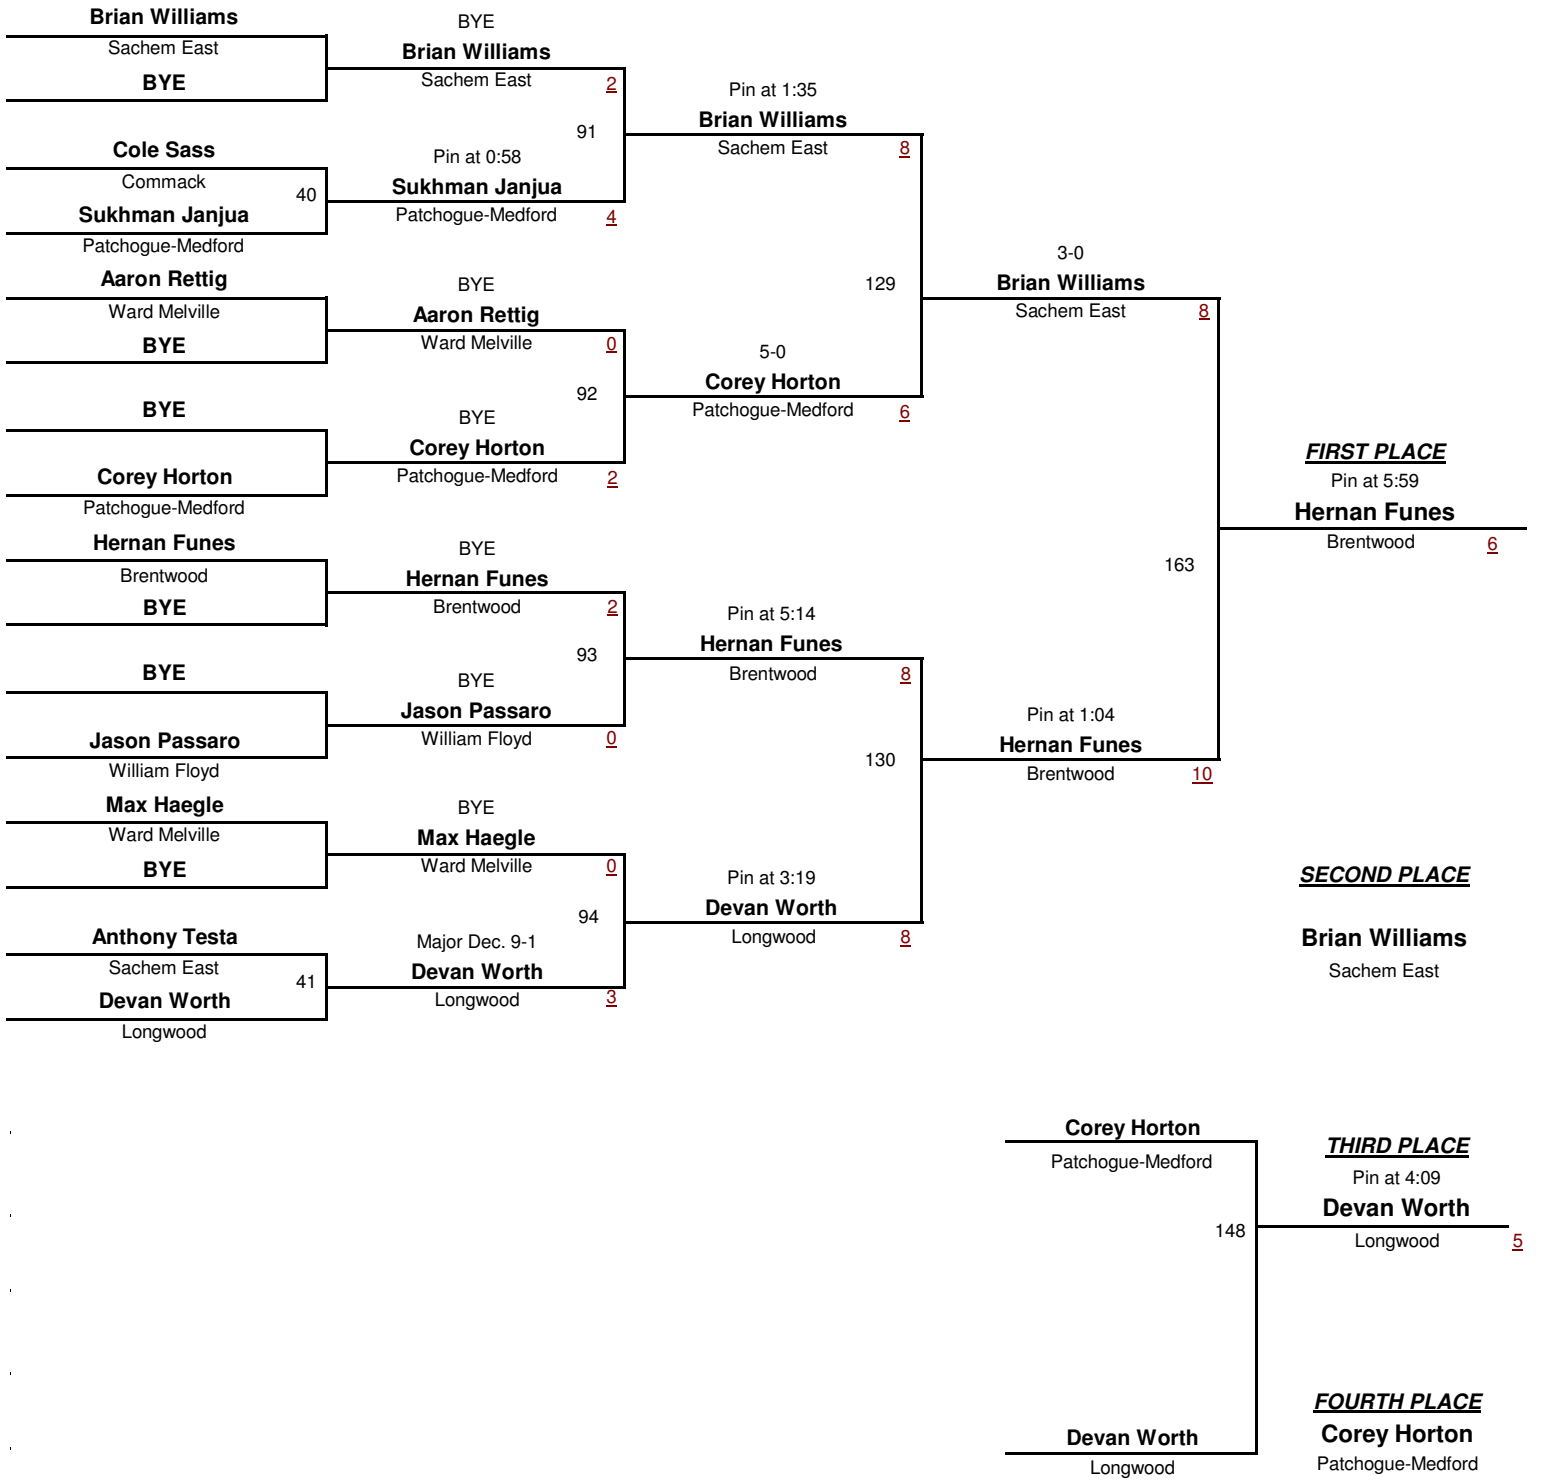

D1

DIVISION

182

WEIGHT

Section 11 League 1 Tournament

2/6/2016