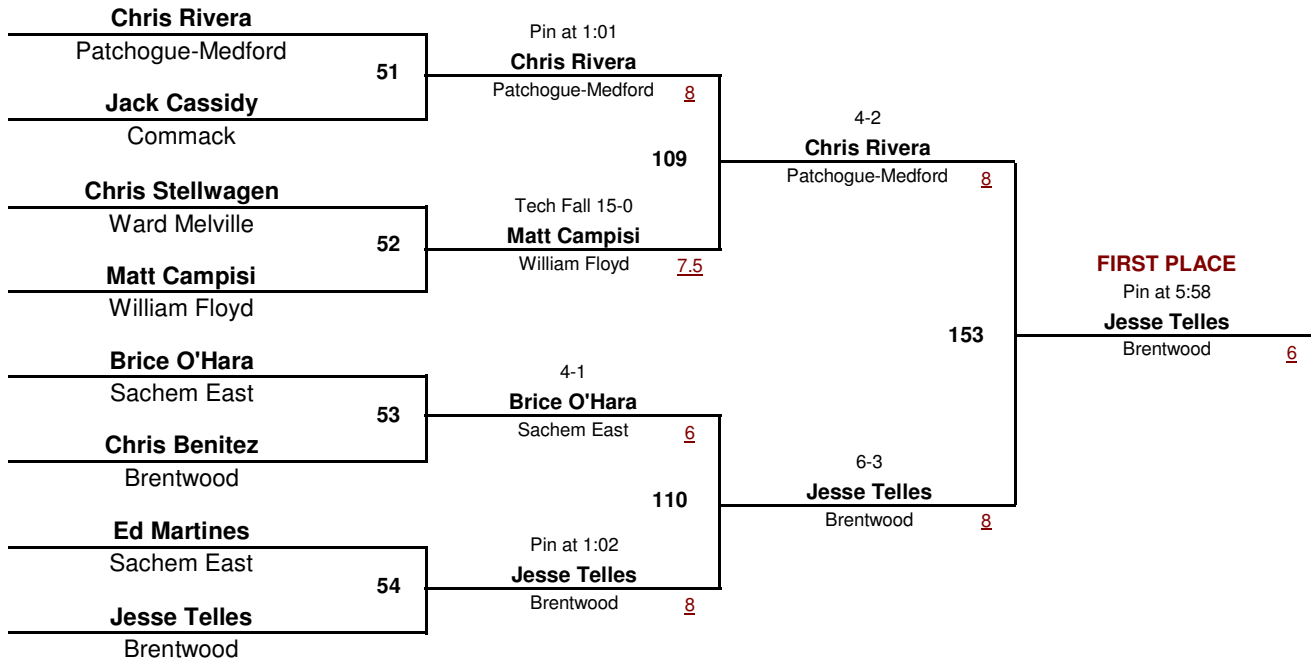

Section 11 League 1 Tournament

2/6/2016

D1

DIVISION

99

WEIGHT

D1
DIVISION

106
WEIGHT

Section 11 League 1 Tournament

2/6/2016

D1

DIVISION

113

WEIGHT

Section 11 League 1 Tournament

2/6/2016