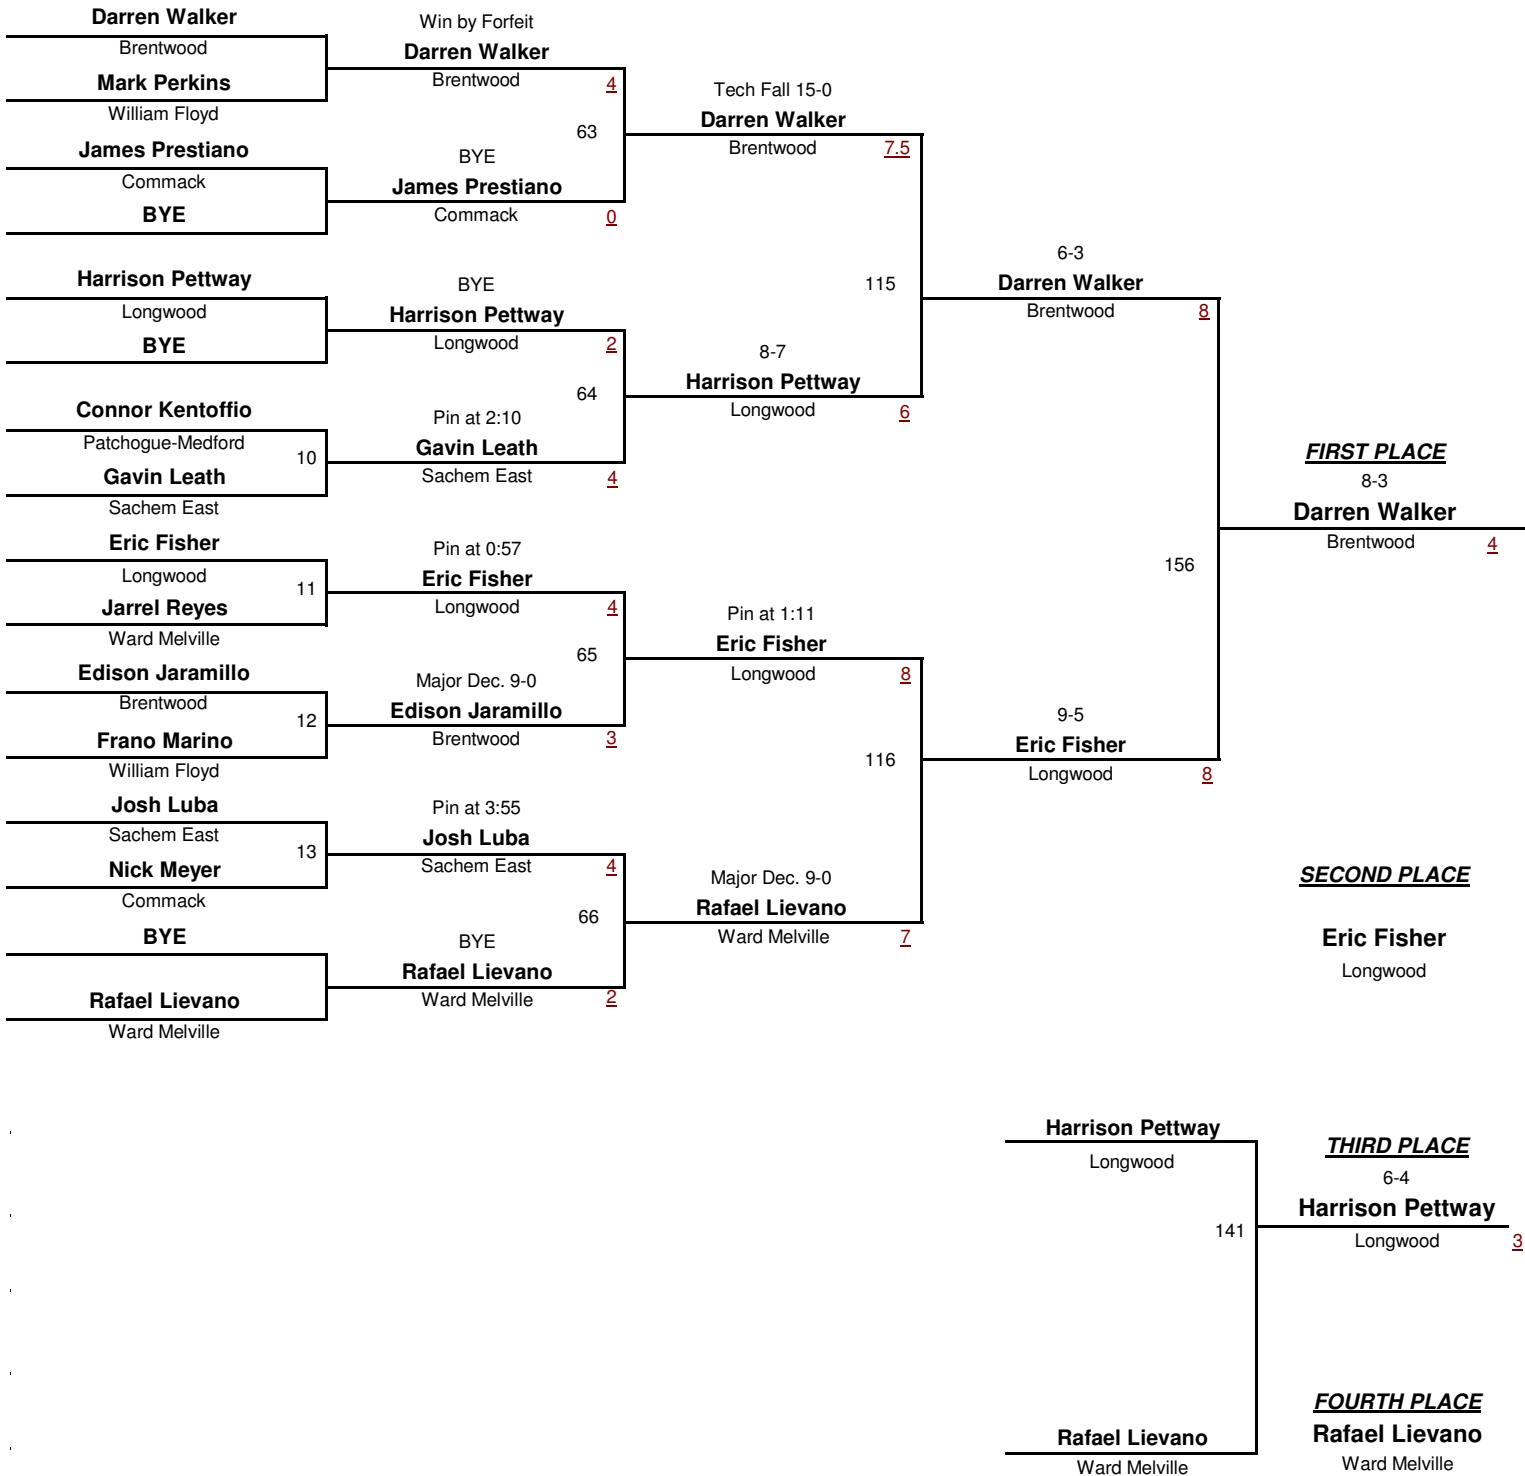

D1

DIVISION

126

WEIGHT

Section 11 League 1 Tournament

2/6/2016