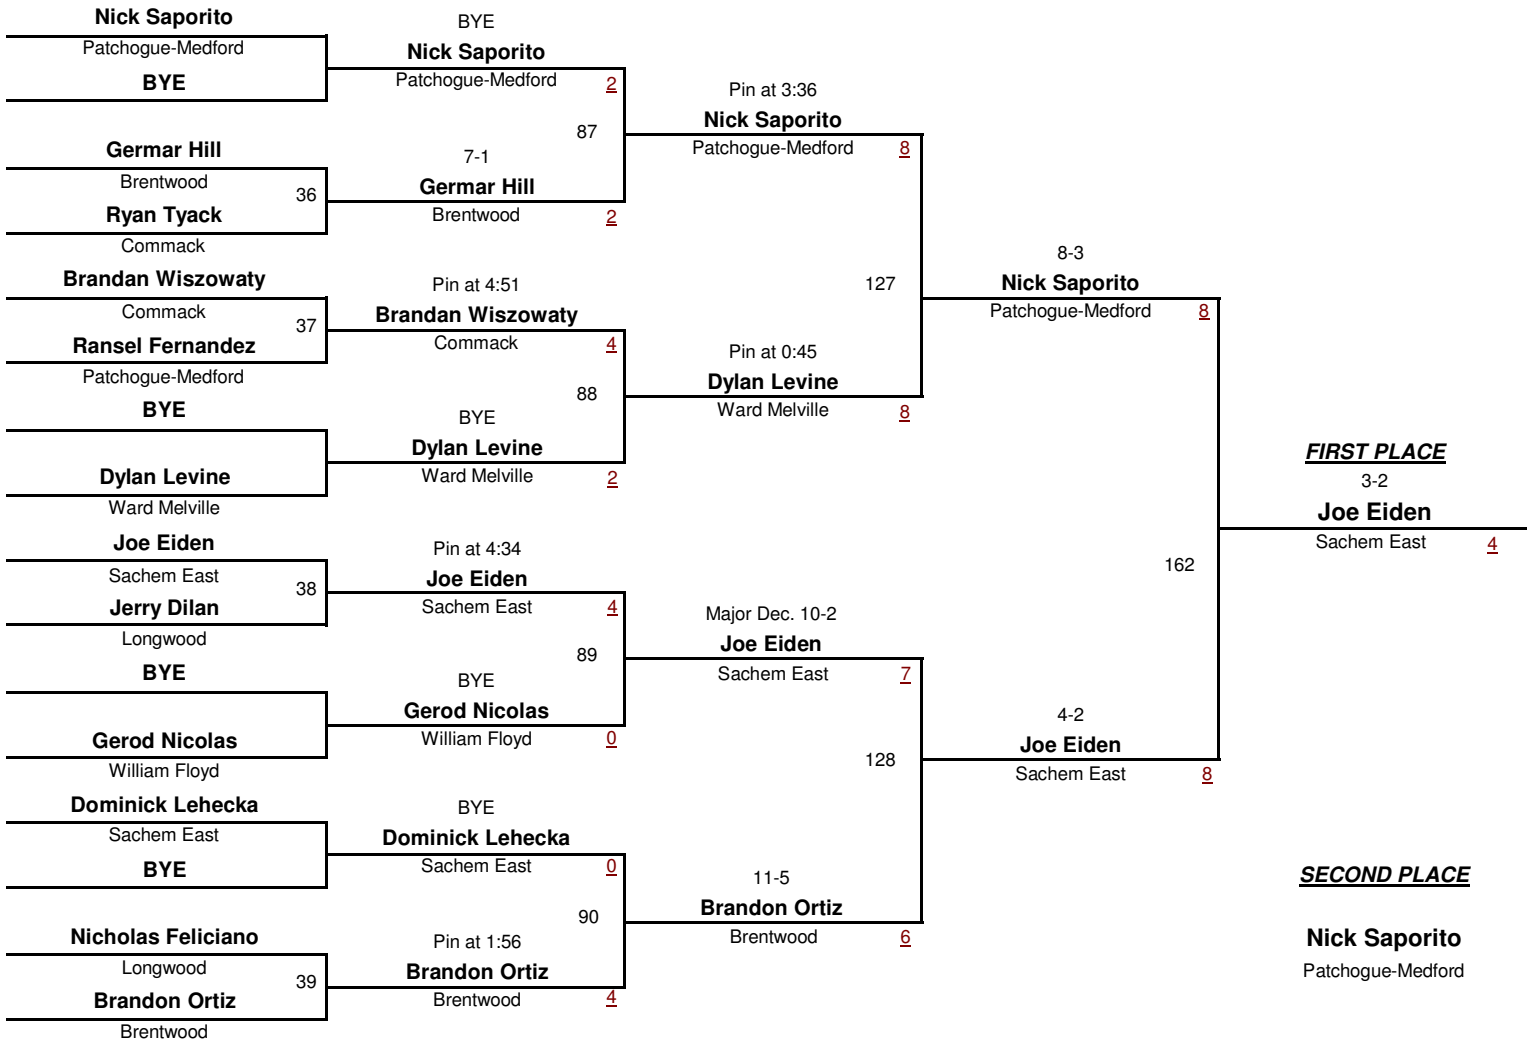

Section 11 League 1 Tournament

2/6/2016

Section 11 League 1 Tournament

2/6/2016

D1

DIVISION

170

WEIGHT

Section 11 League 1 Tournament

2/6/2016

SECOND PLACE
Vin Egbert
Sachem East

[Underlined numbers, if shown, are TEAM POINTS]

Section 11 League 1 Tournament

2/6/2016

D1

DIVISION