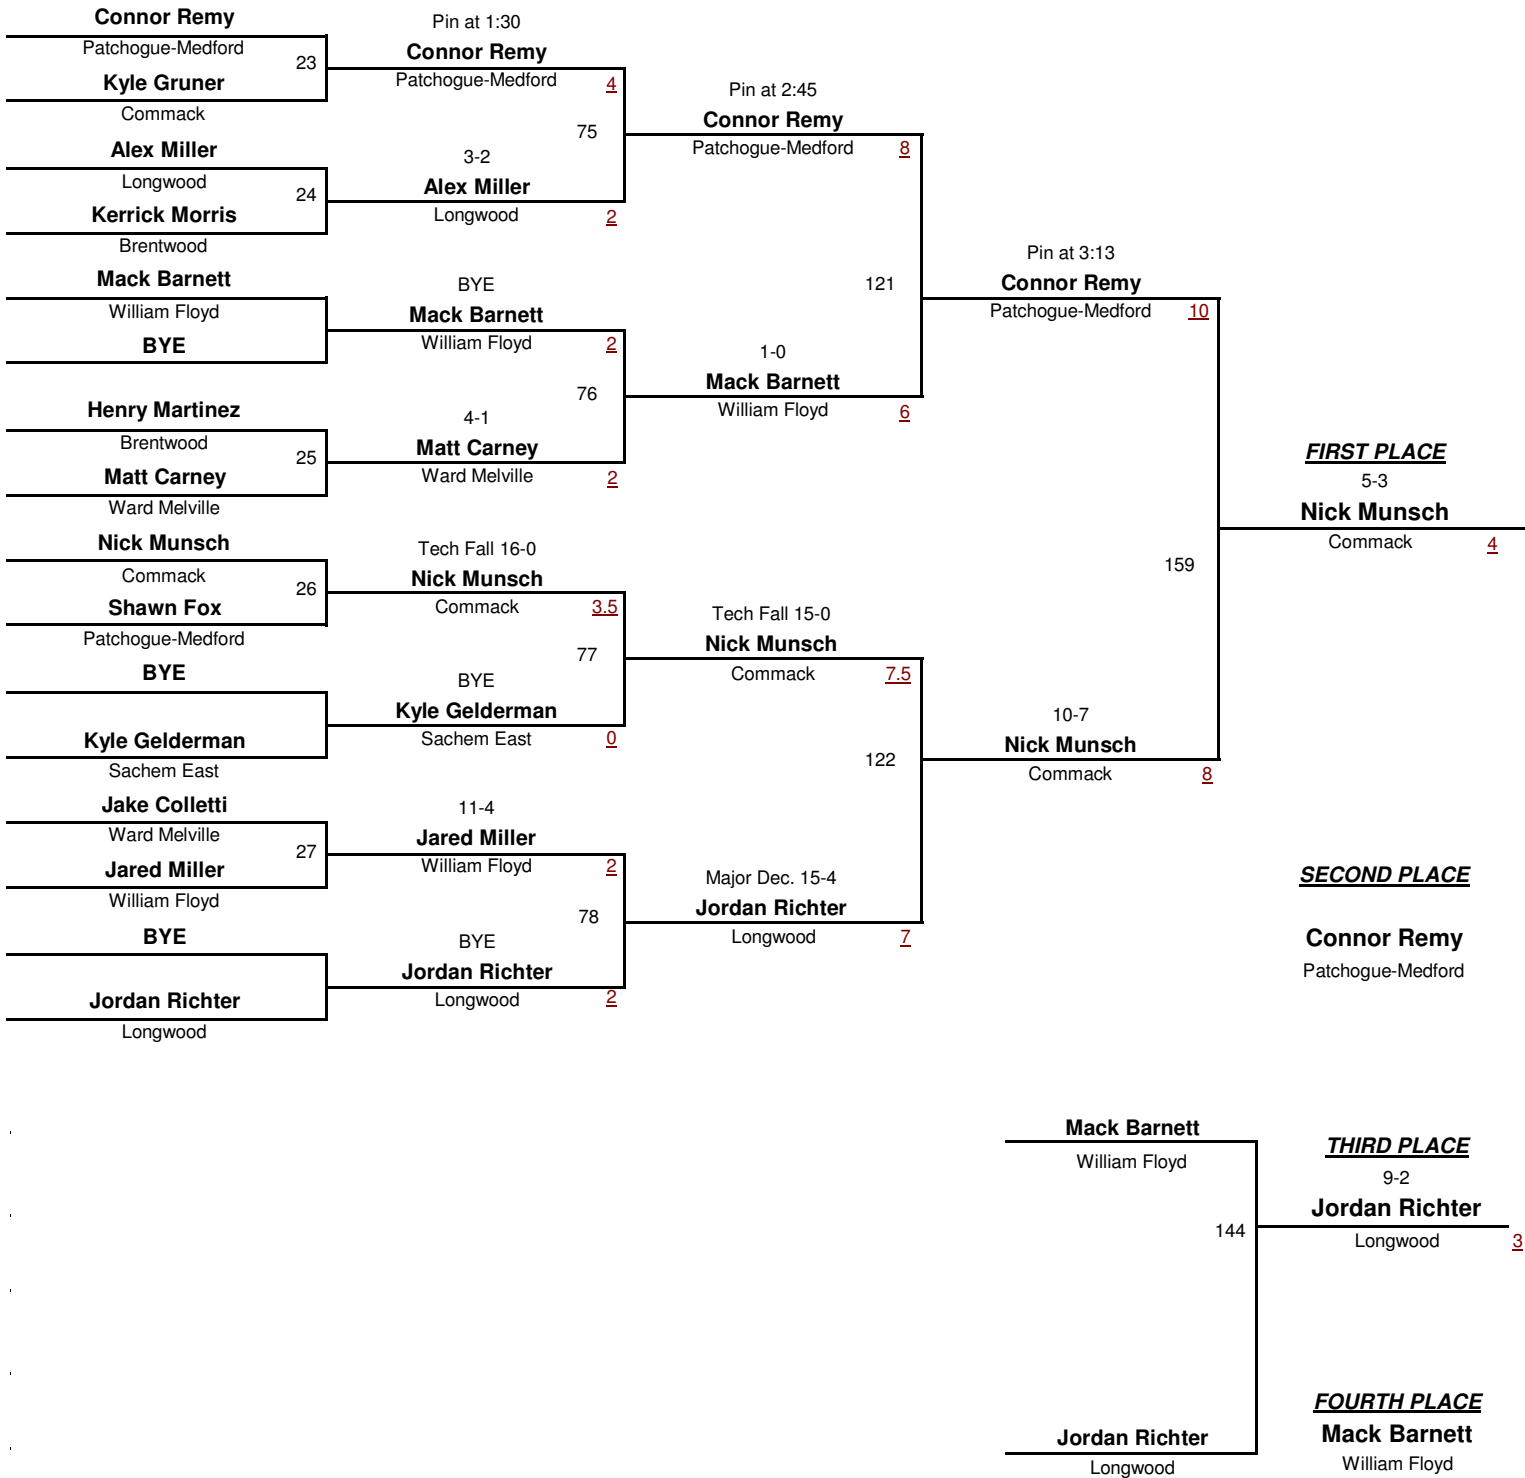

D1

DIVISION

145

WEIGHT

Section 11 League 1 Tournament

2/6/2016

D1

DIVISION