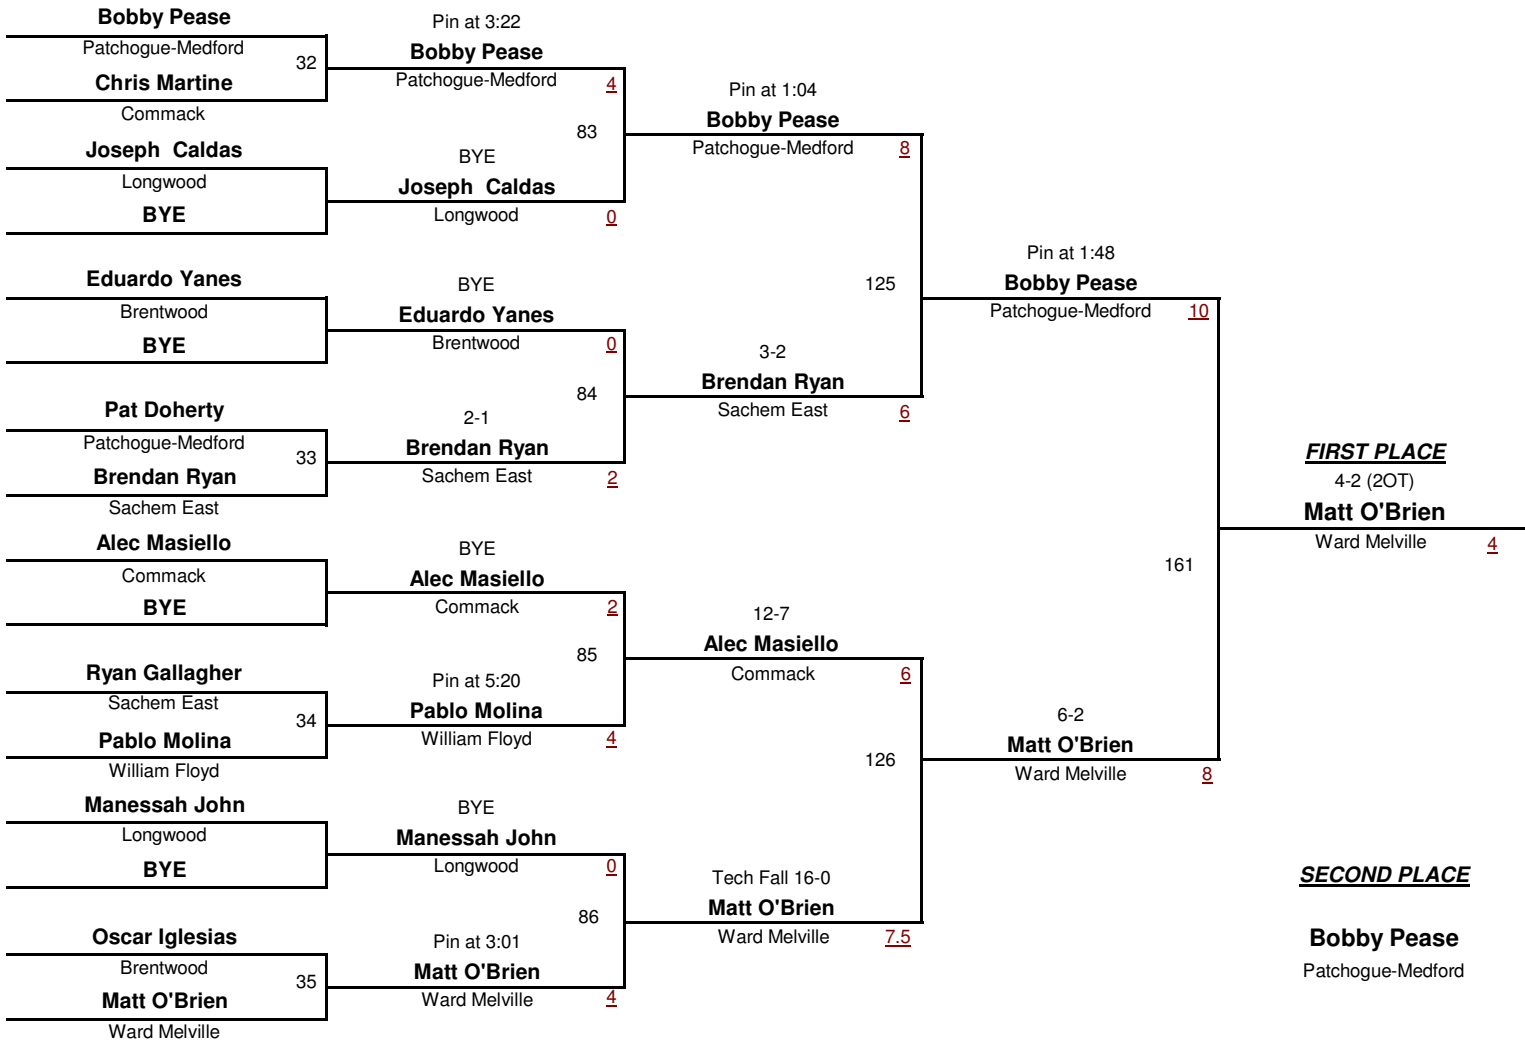

D1

DIVISION

160

WEIGHT

Section 11 League 1 Tournament

2/6/2016