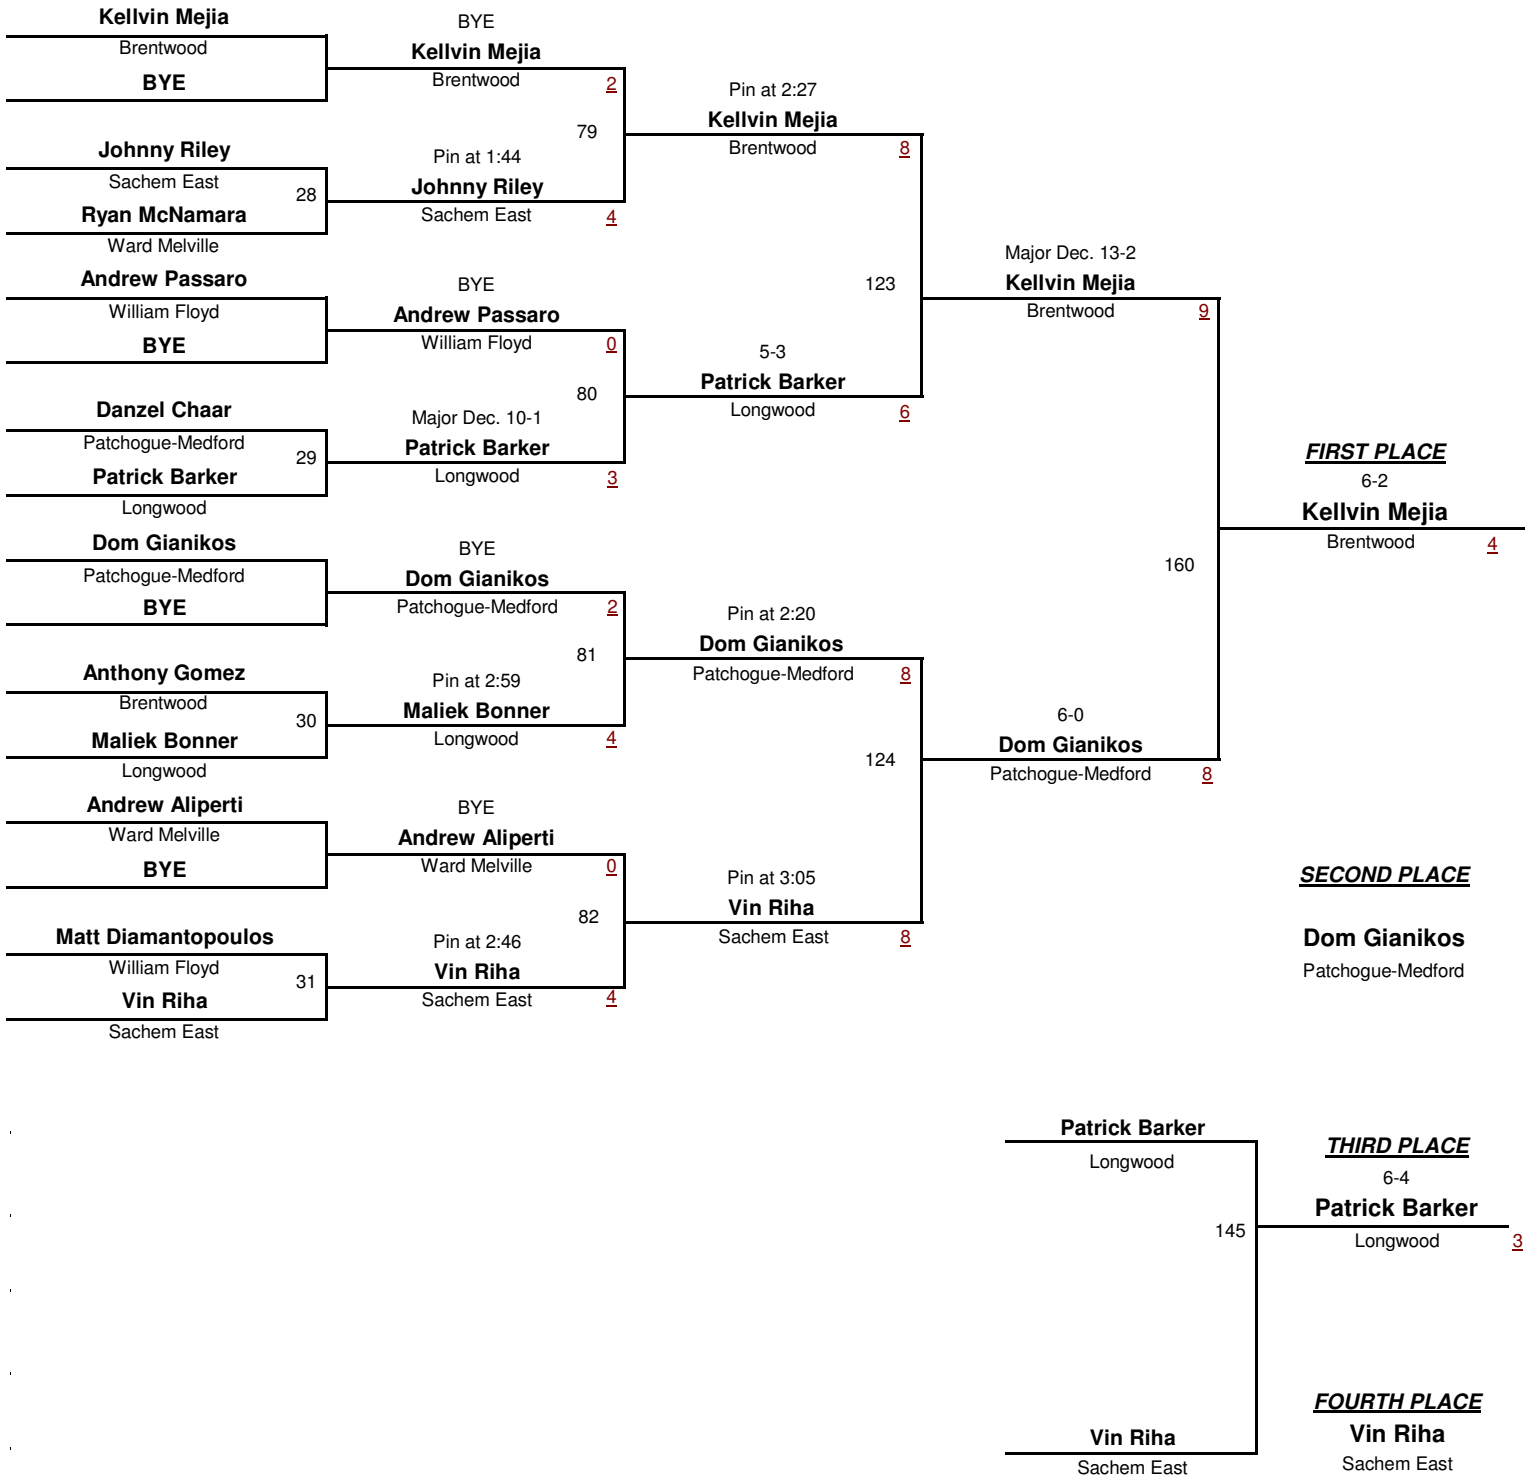

D1

DIVISION

152

WEIGHT

Section 11 League 1 Tournament

2/6/2016