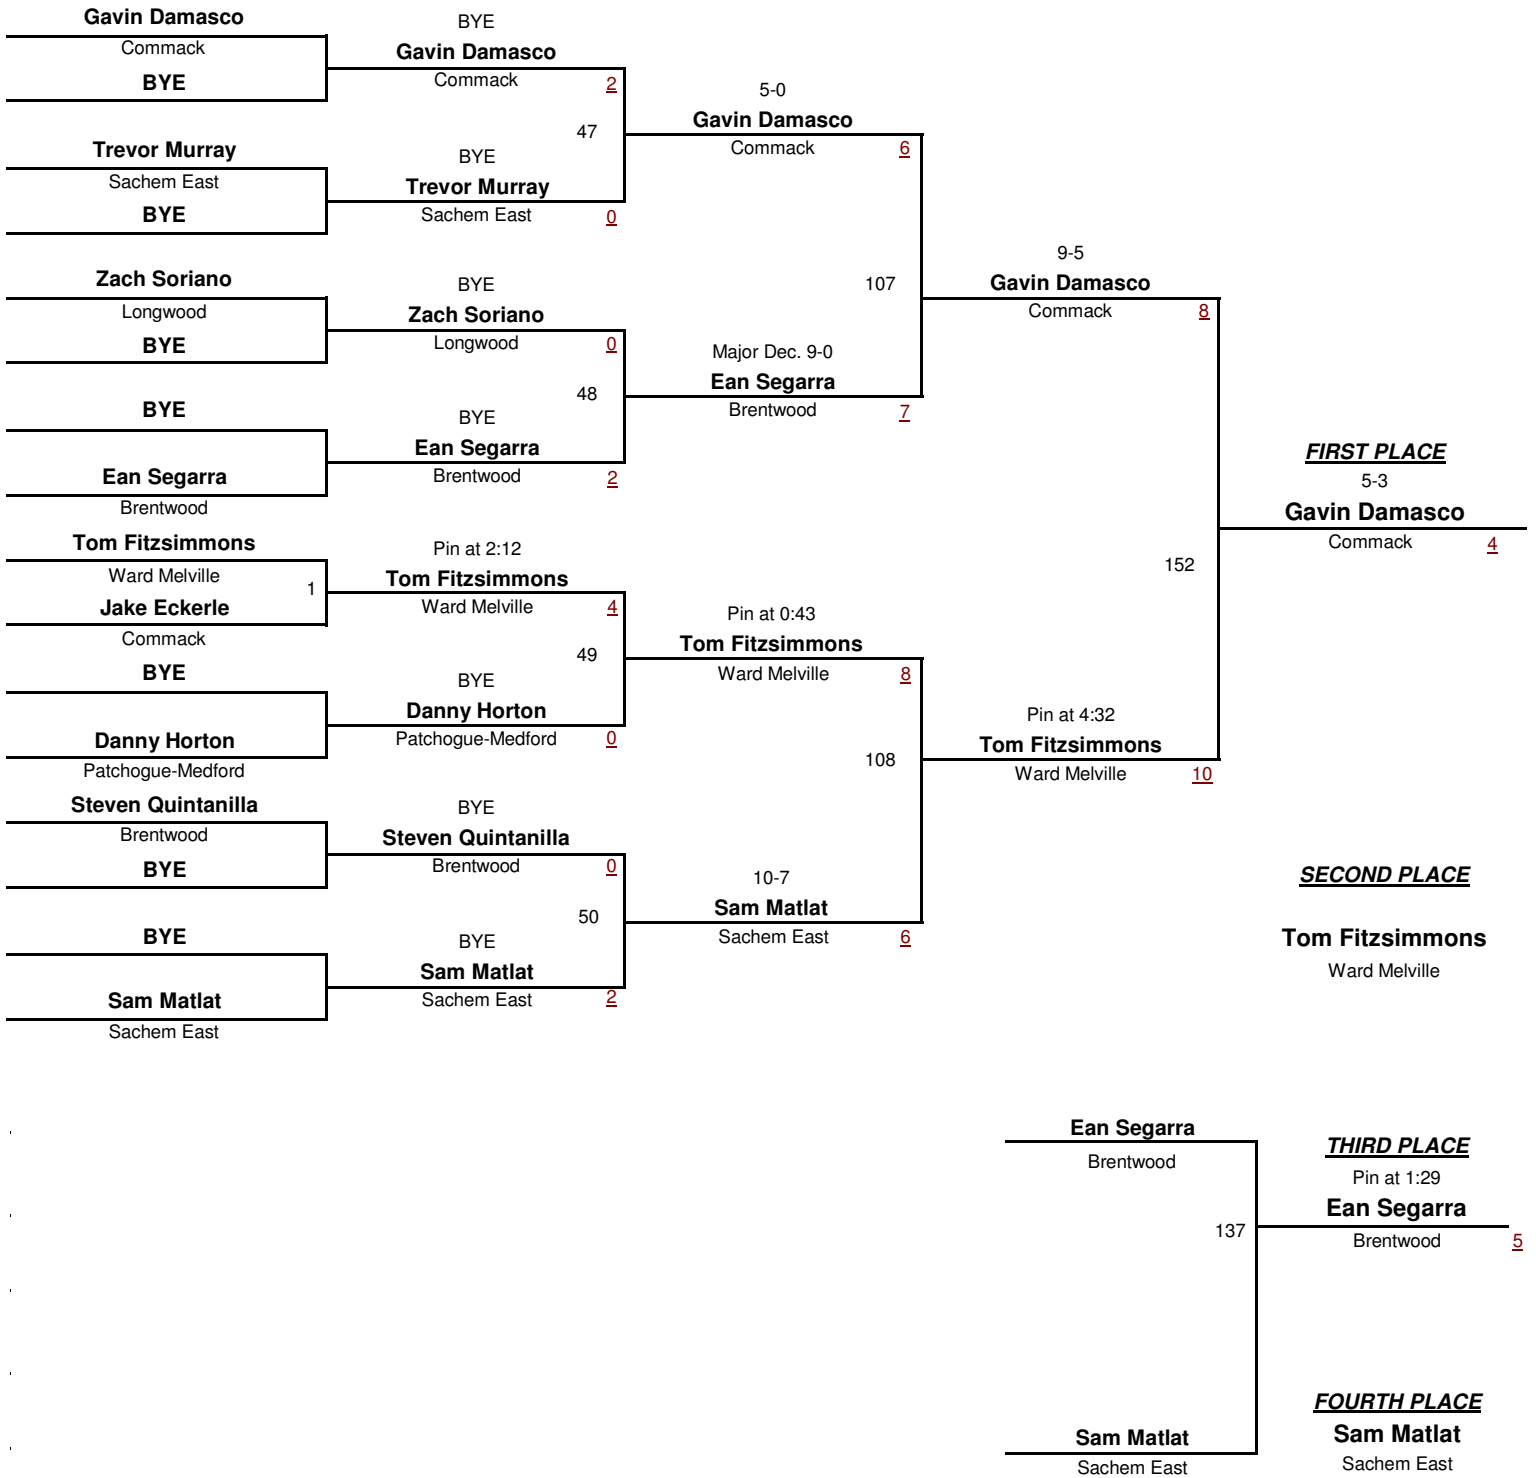

Section 11 League 1 Tournament

2/6/2016

D1

DIVISION

99

WEIGHT

D1
DIVISION

106
WEIGHT