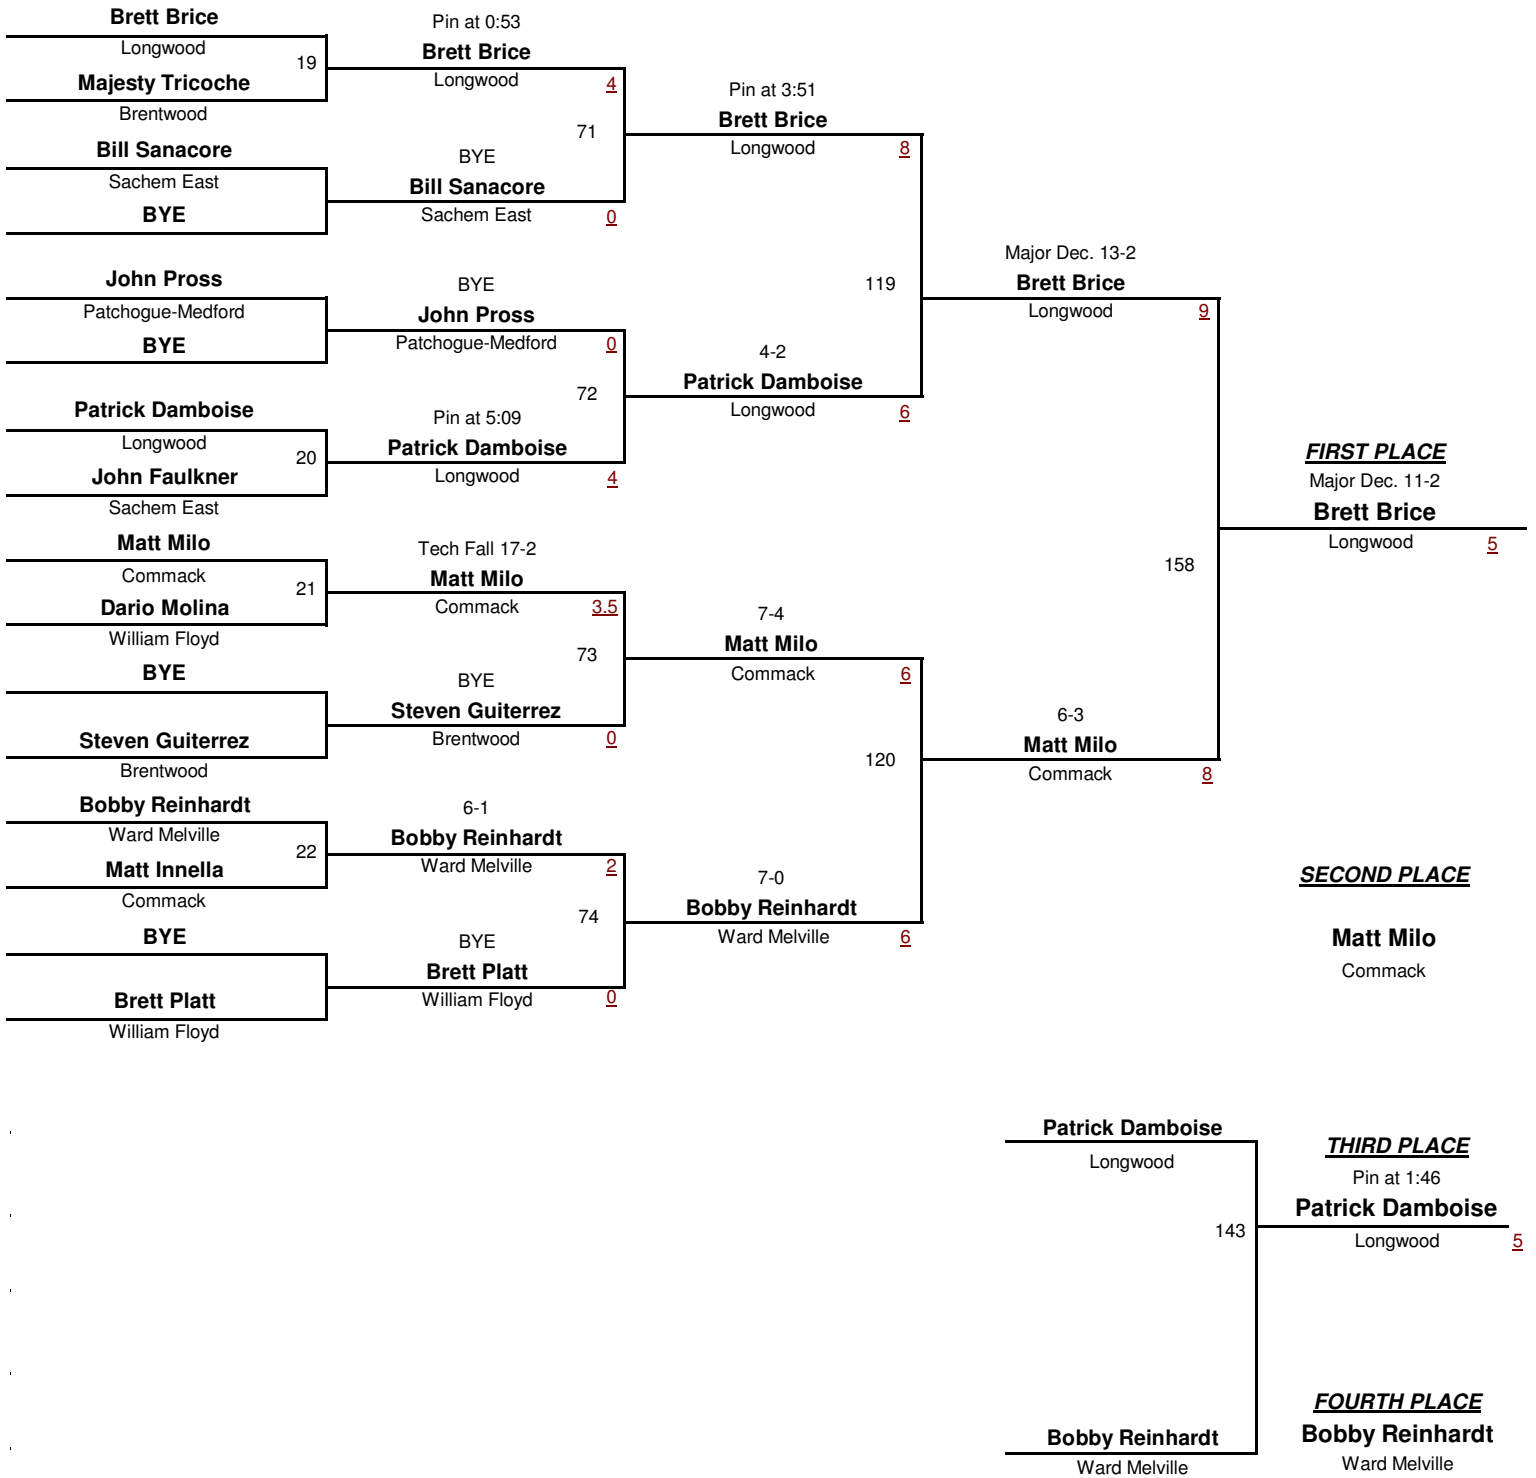

Section 11 League 1 Tournament

2/6/2016

Section 11 League 1 Tournament

2/6/2016

D1

DIVISION

138

WEIGHT