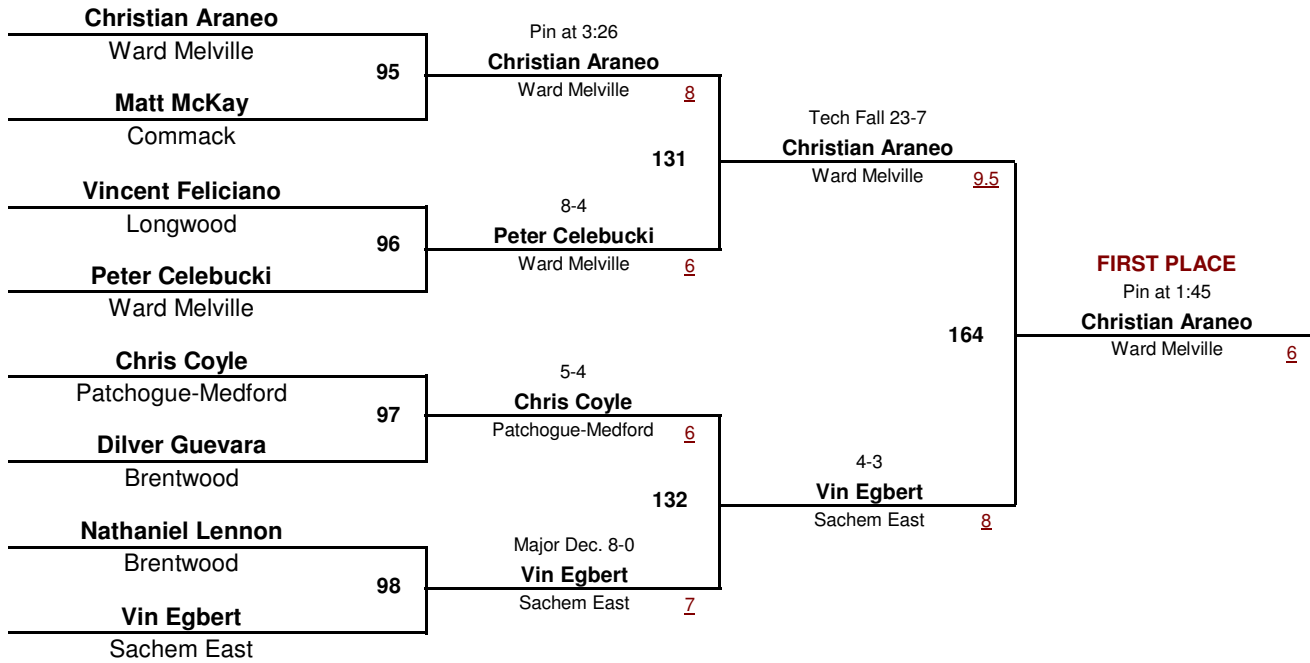

D1

DIVISION

182

WEIGHT

Section 11 League 1 Tournament

2/6/2016

D1
DIVISION

195
WEIGHT

Section 11 League 1 Tournament

2/6/2016

SECOND PLACE
Vin Egbert
Sachem East

[Underlined numbers, if shown, are TEAM POINTS]

Section 11 League 1 Tournament

2/6/2016

D1

DIVISION