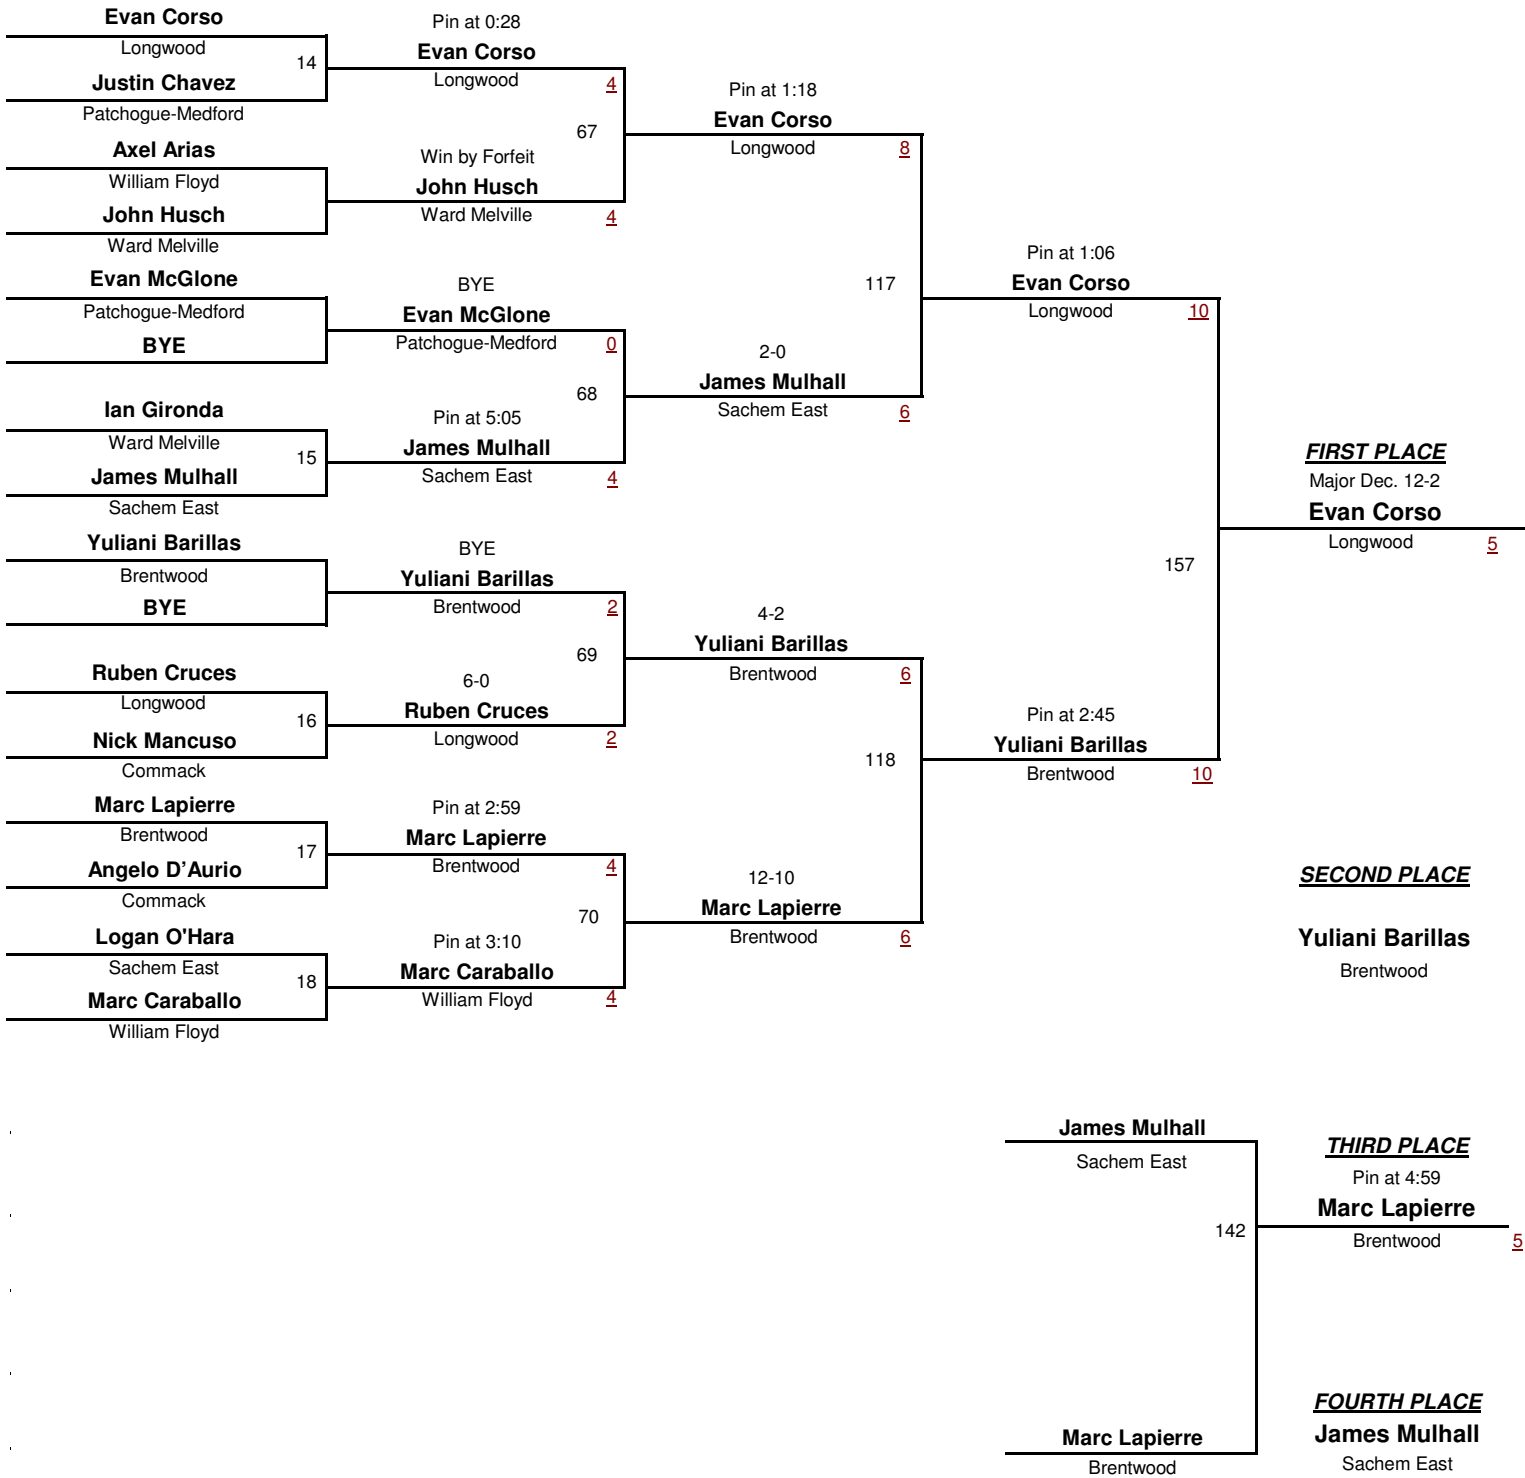

Section 11 League 1 Tournament

2/6/2016

Section 11 League 1 Tournament

2/6/2016

D1

DIVISION

138

WEIGHT