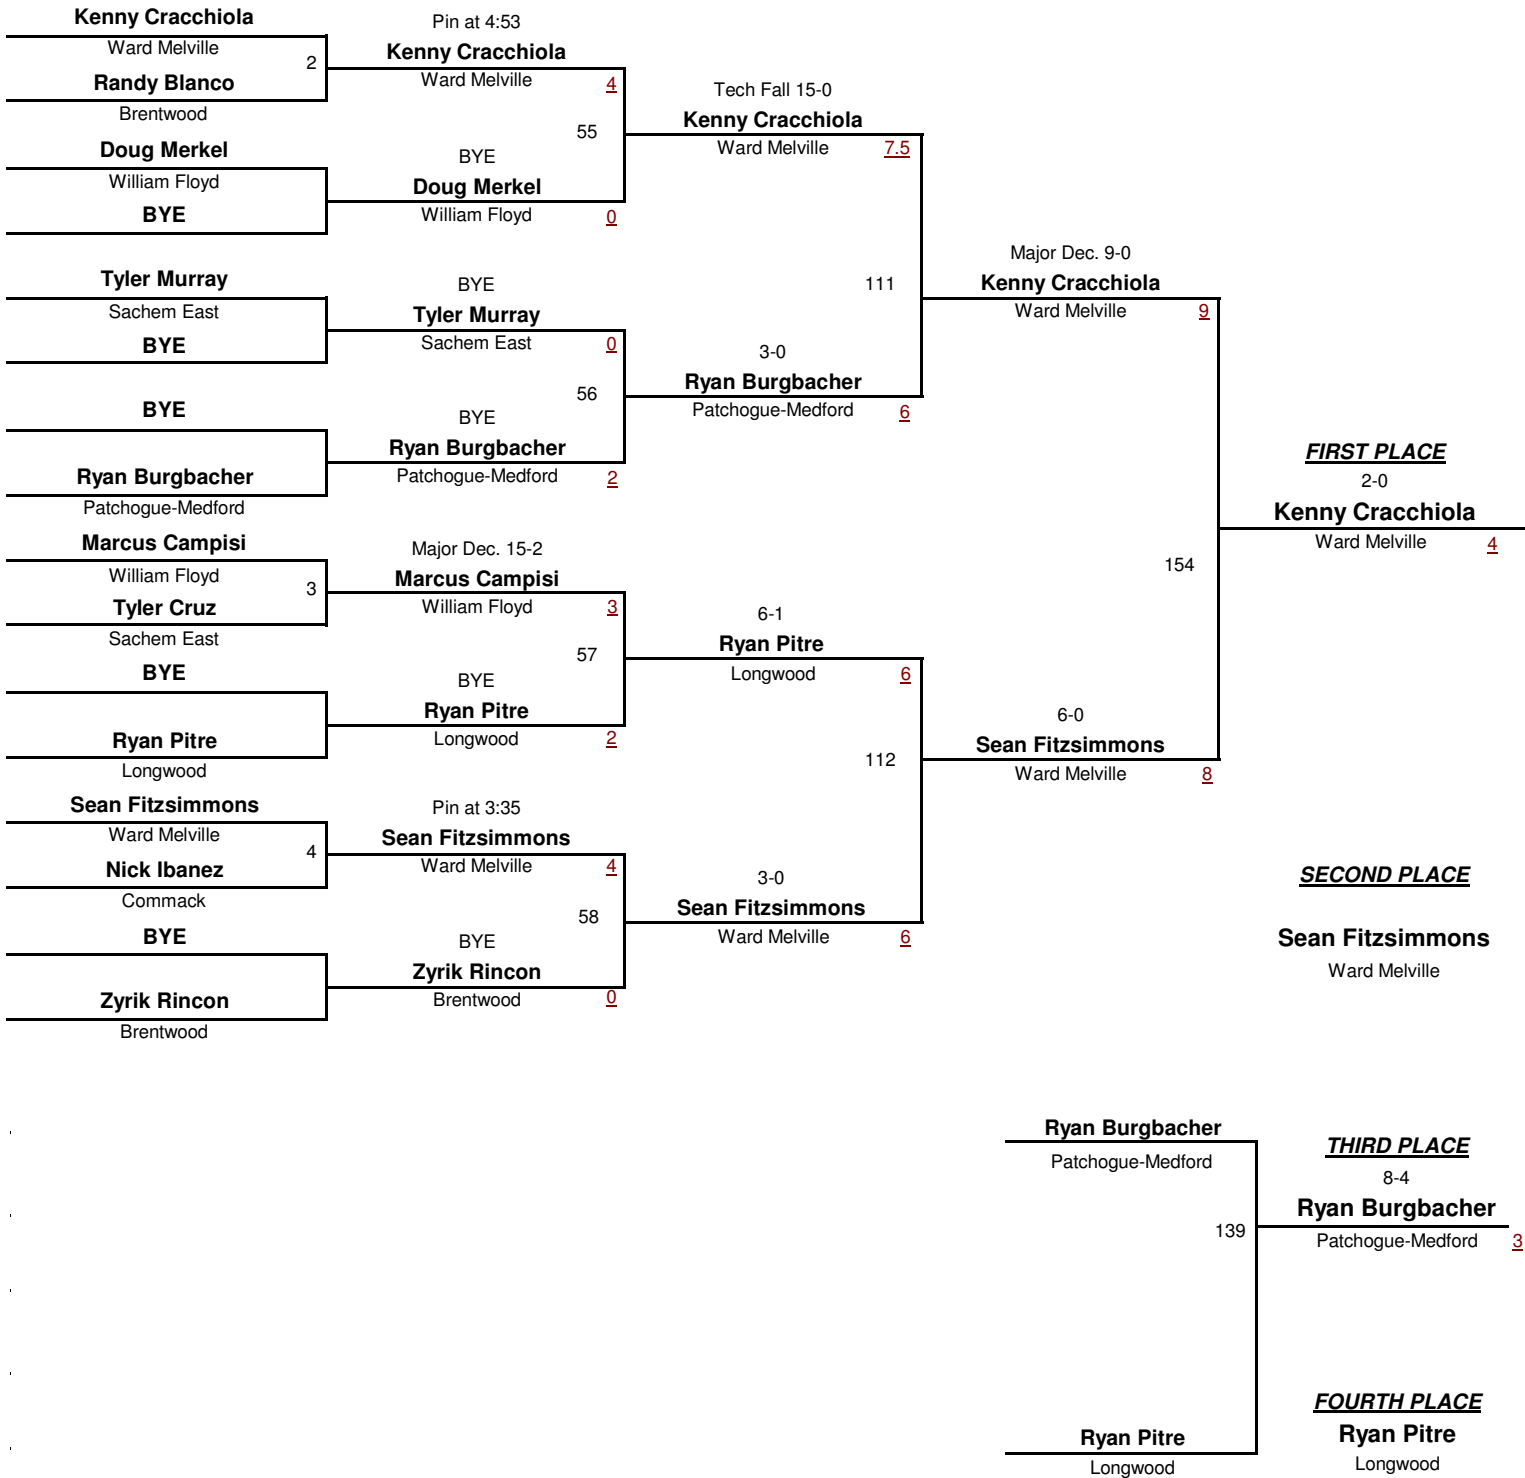

Section 11 League 1 Tournament

2/6/2016

D1

DIVISION

113

WEIGHT

Section 11 League 1 Tournament

2/6/2016