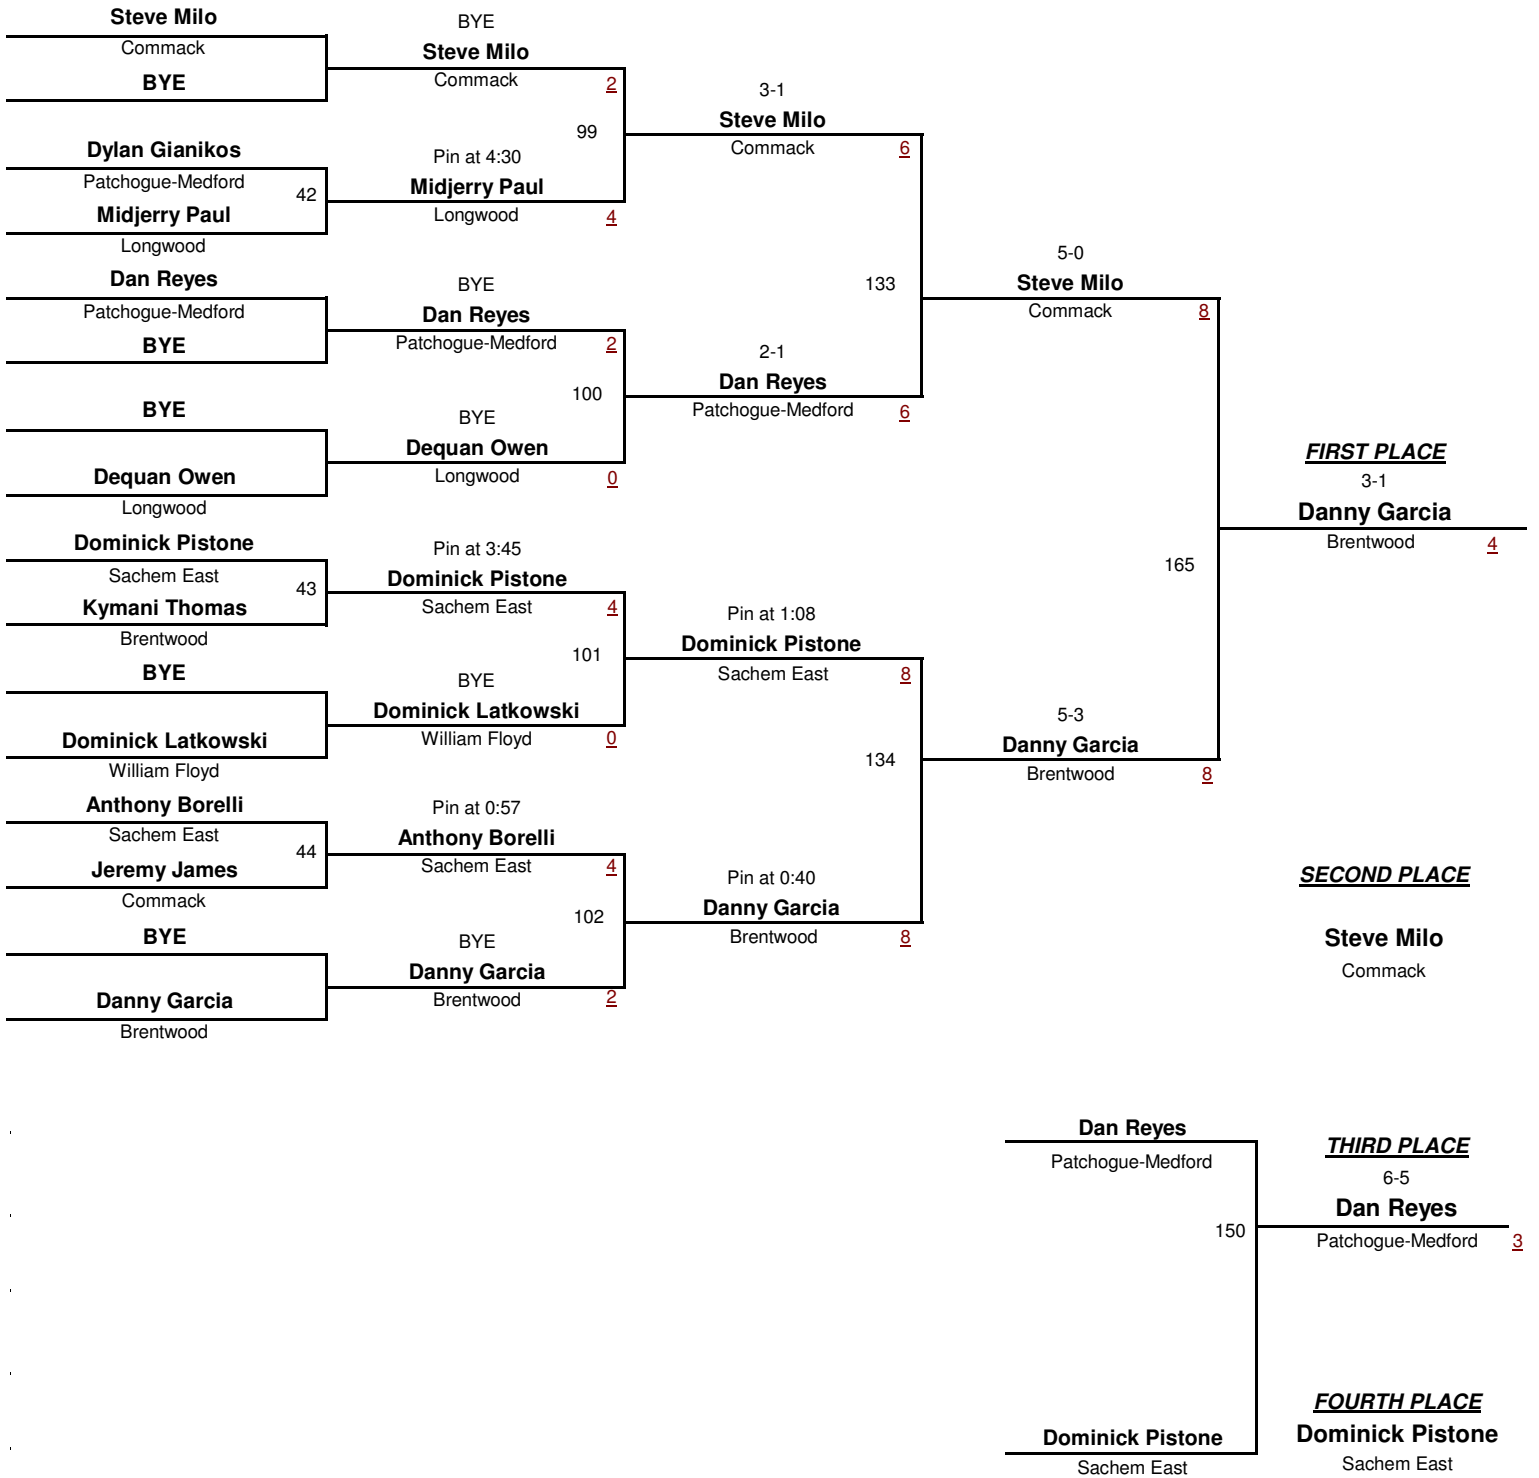

Section 11 League 1 Tournament

2/6/2016

D1

DIVISION

220

WEIGHT