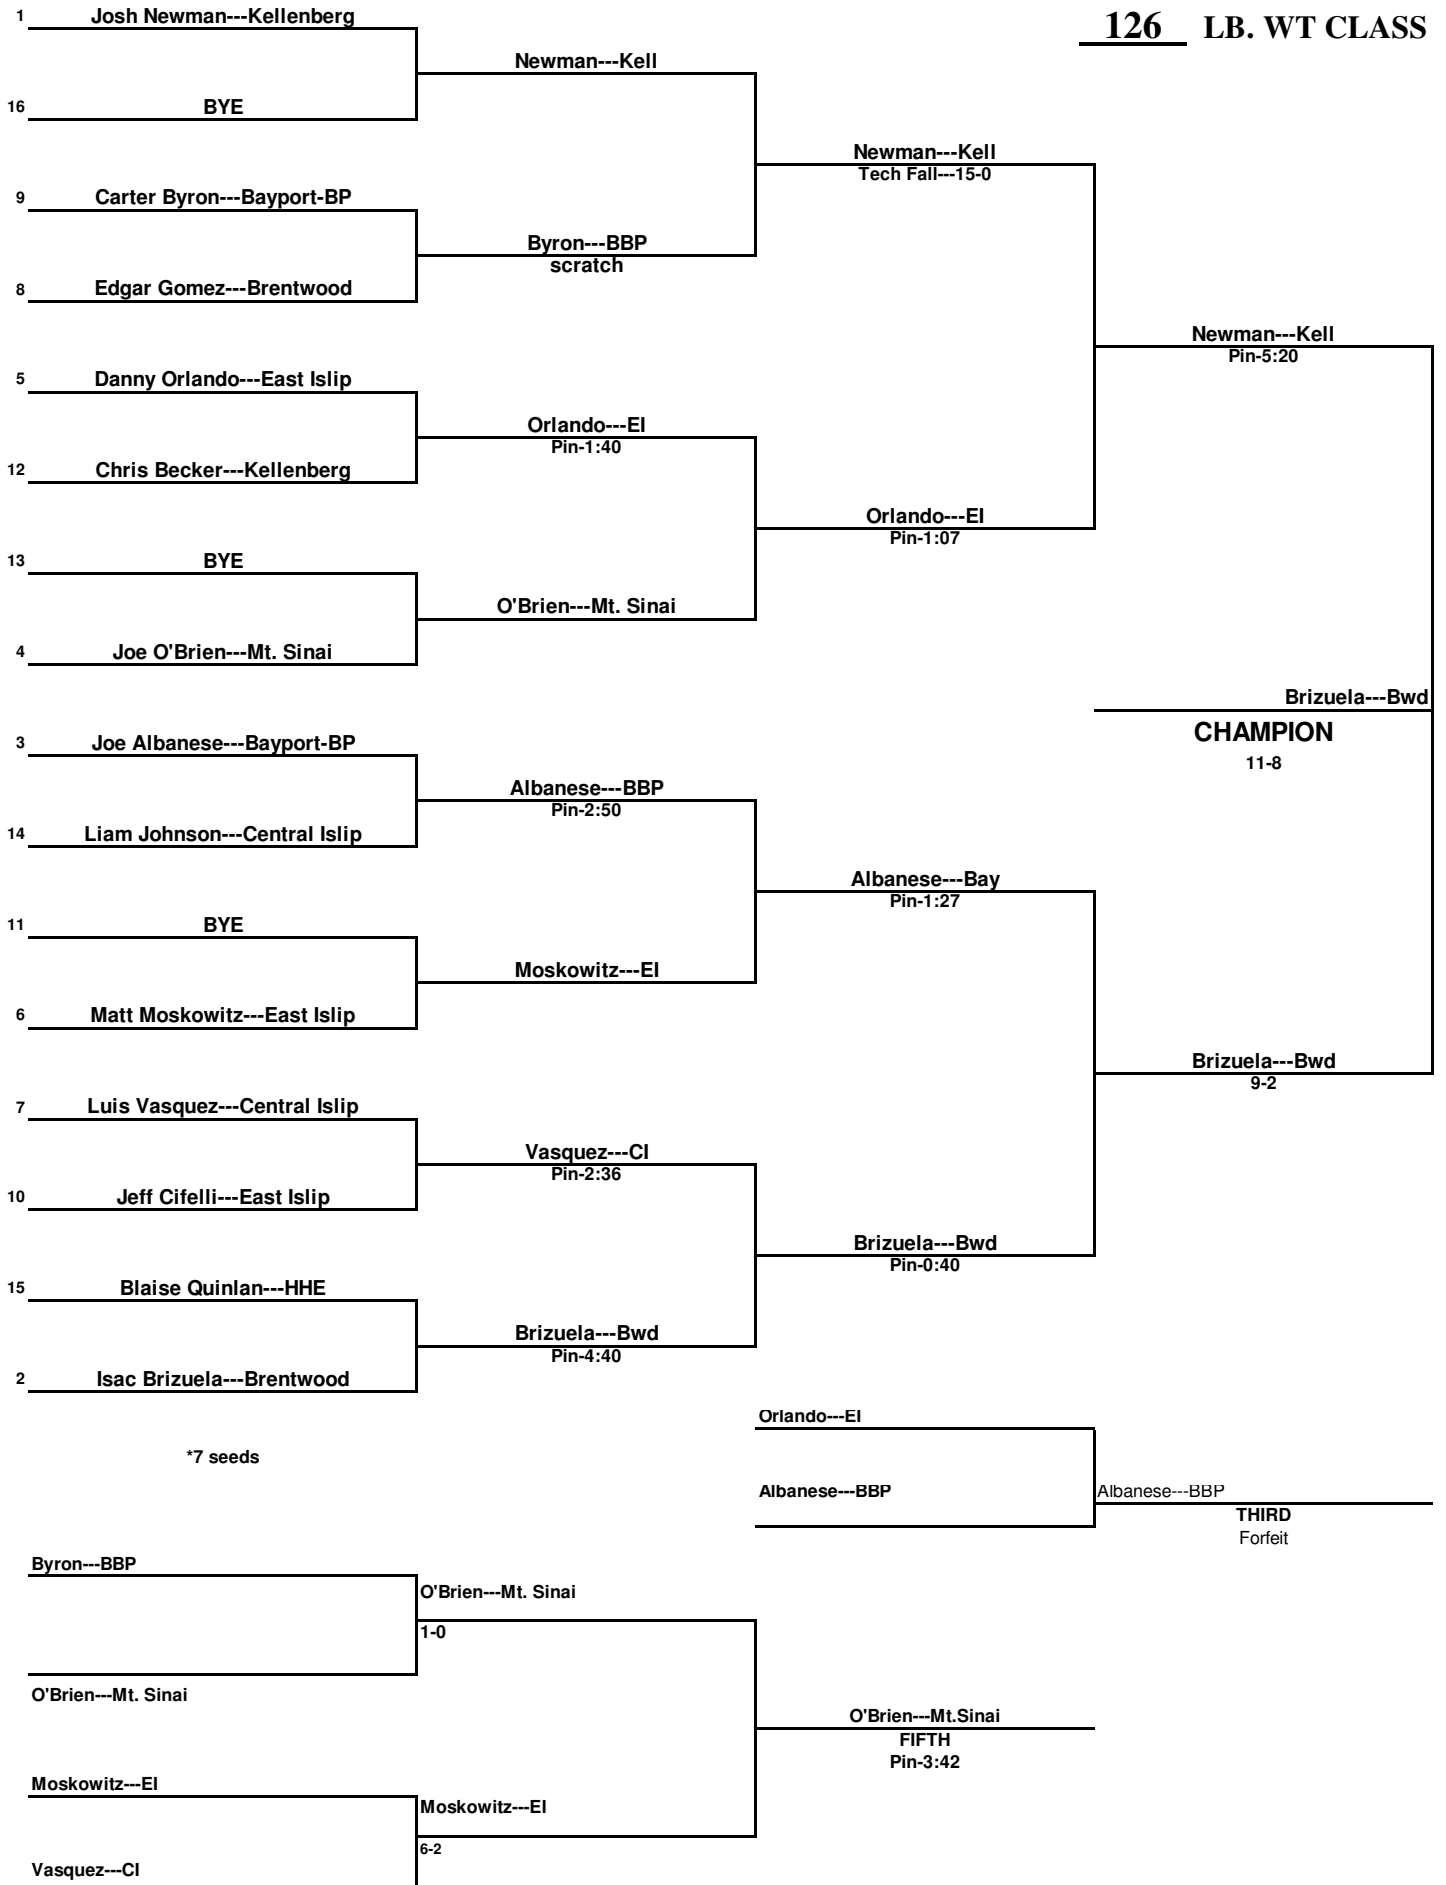

Rocky Gillmore Tournament

Date: _____

126 LB. WT CLASS