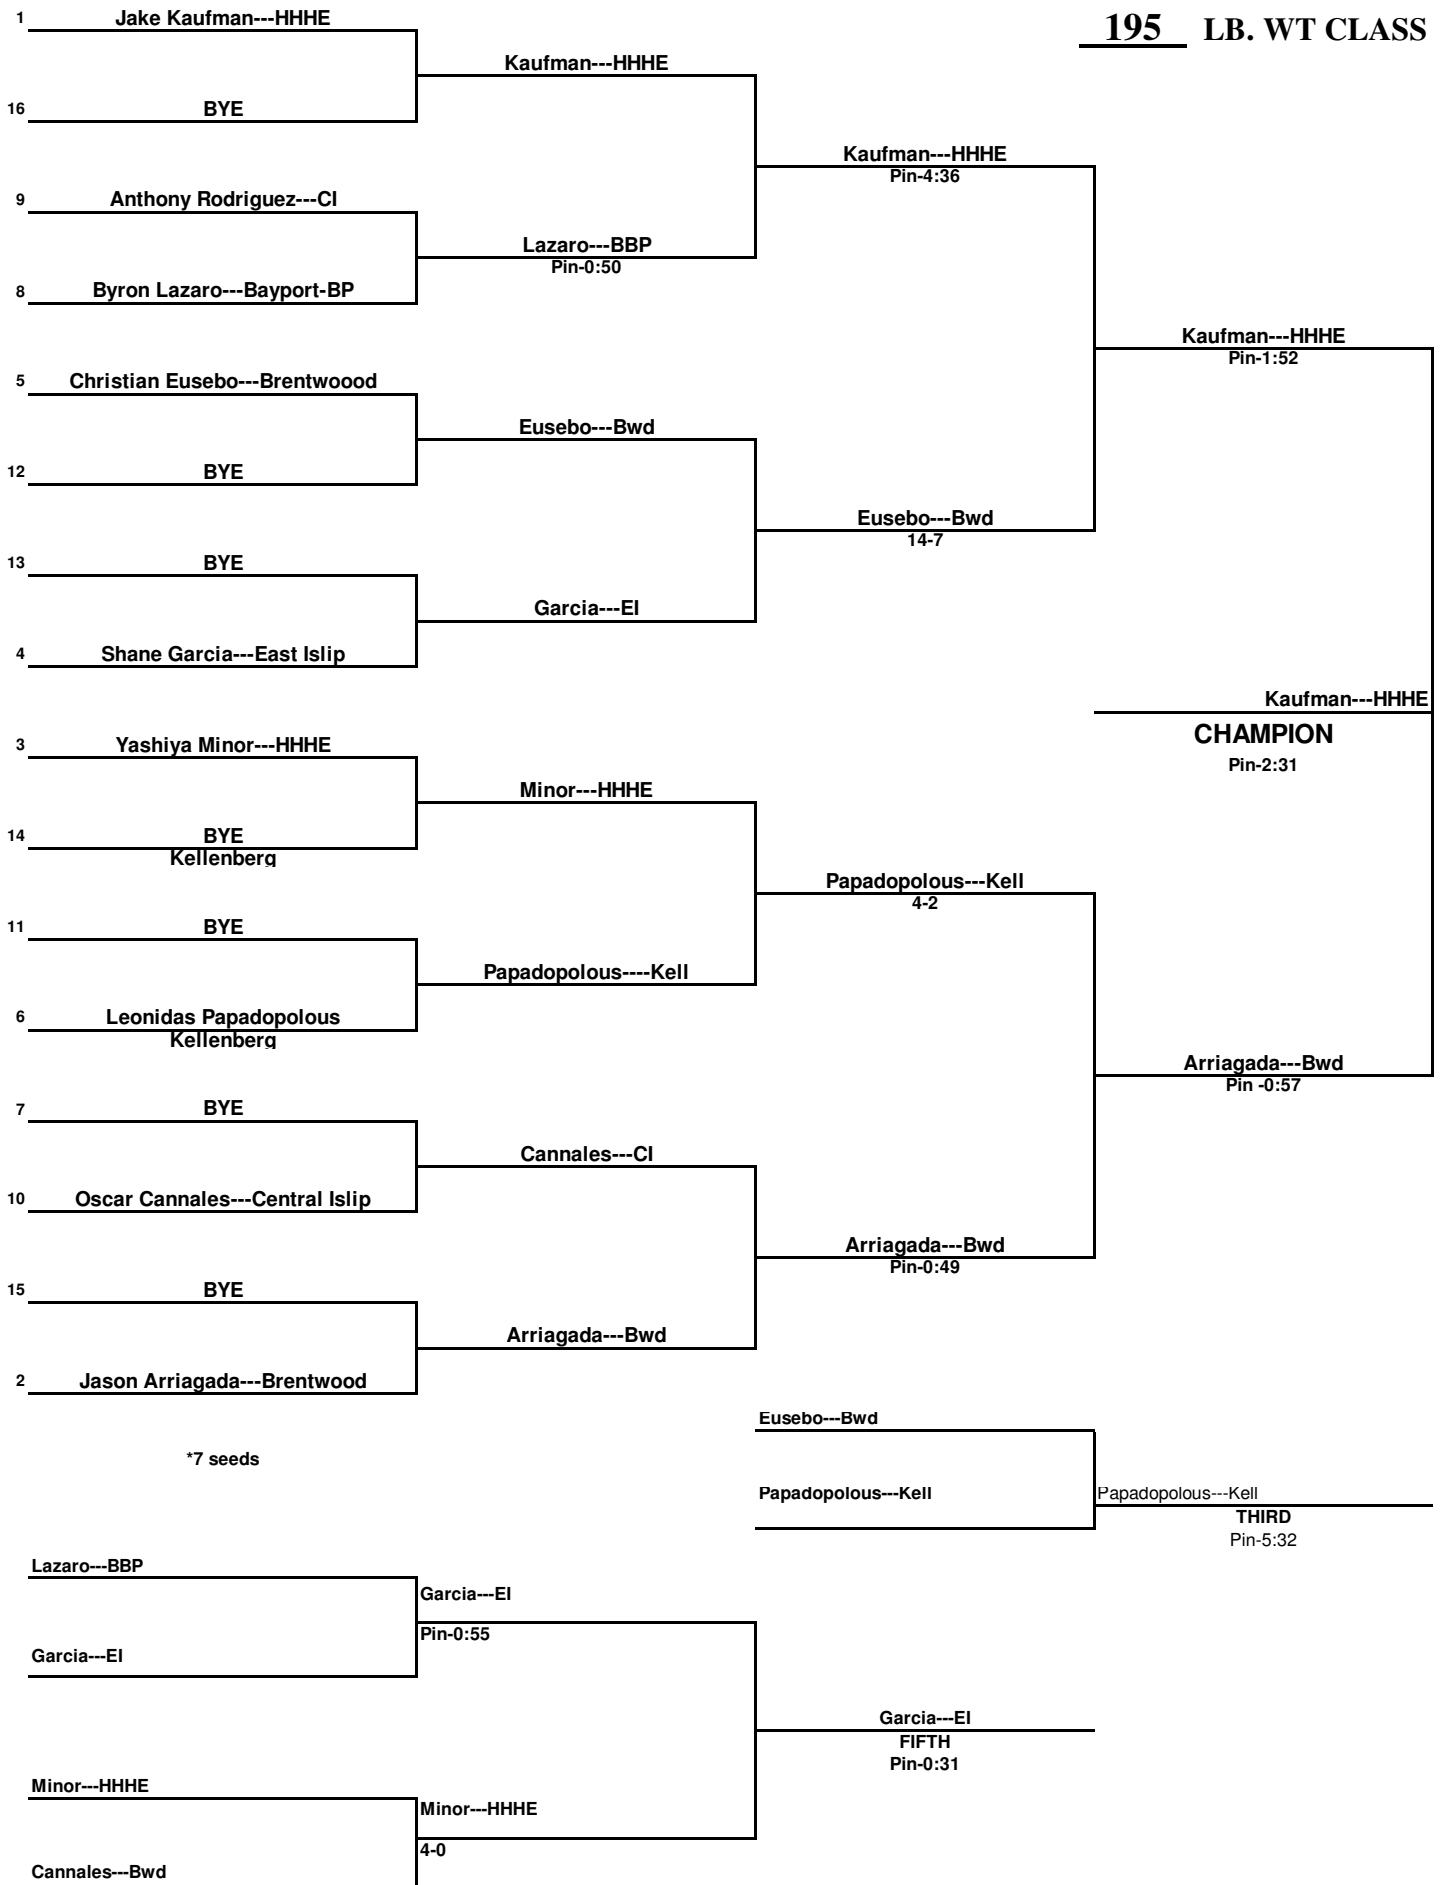

Rocky Gillmore Tournament

Date: _____

195 LB. WT CLASS