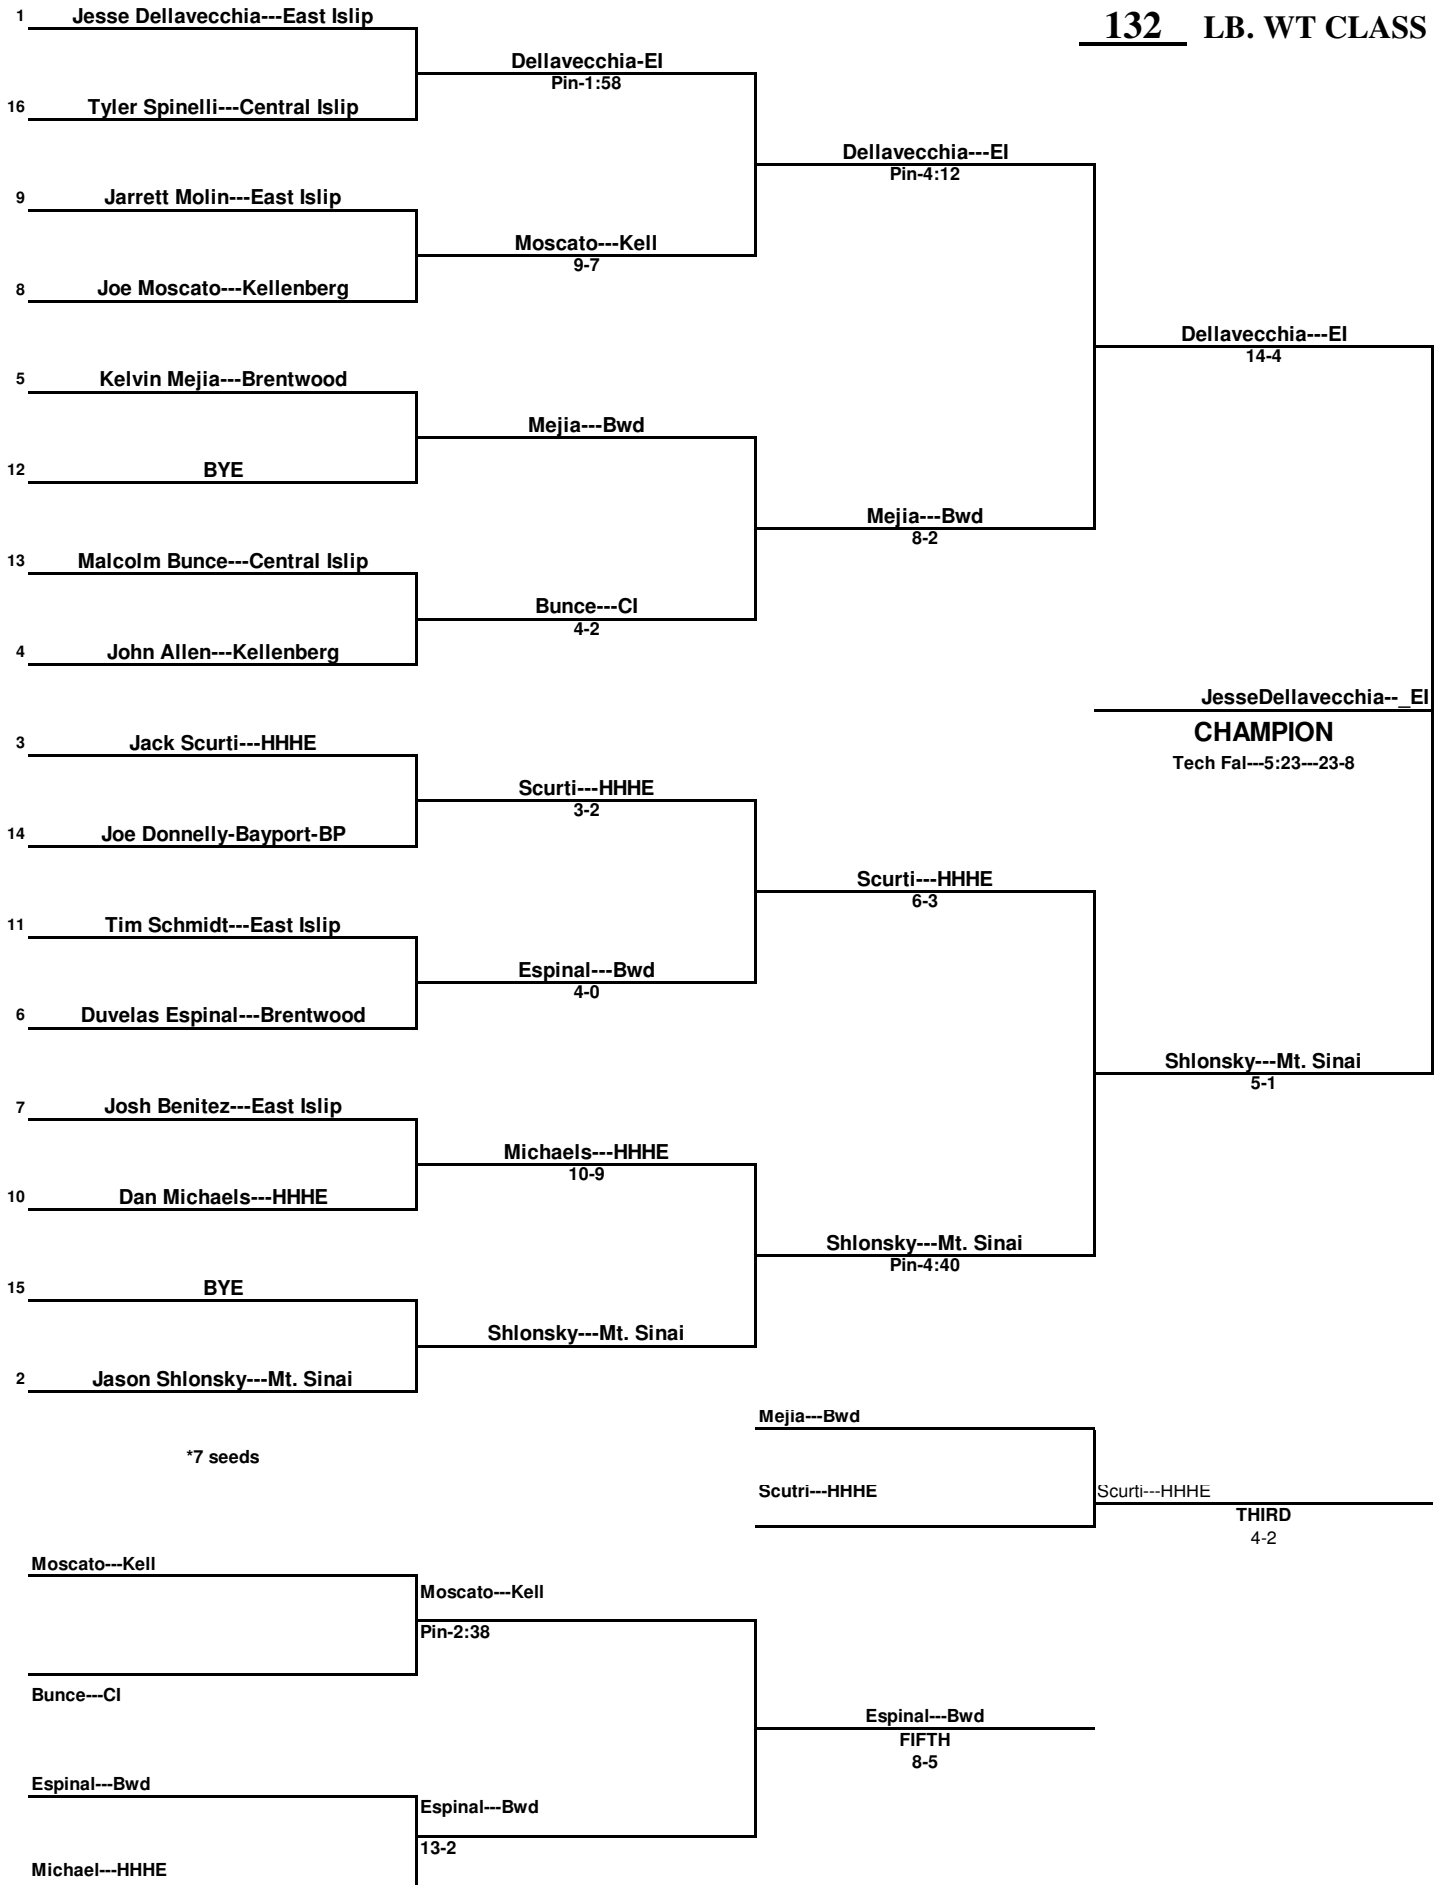

Rocky Gillmore Tournament

Date: _____

132 LB. WT CLASS