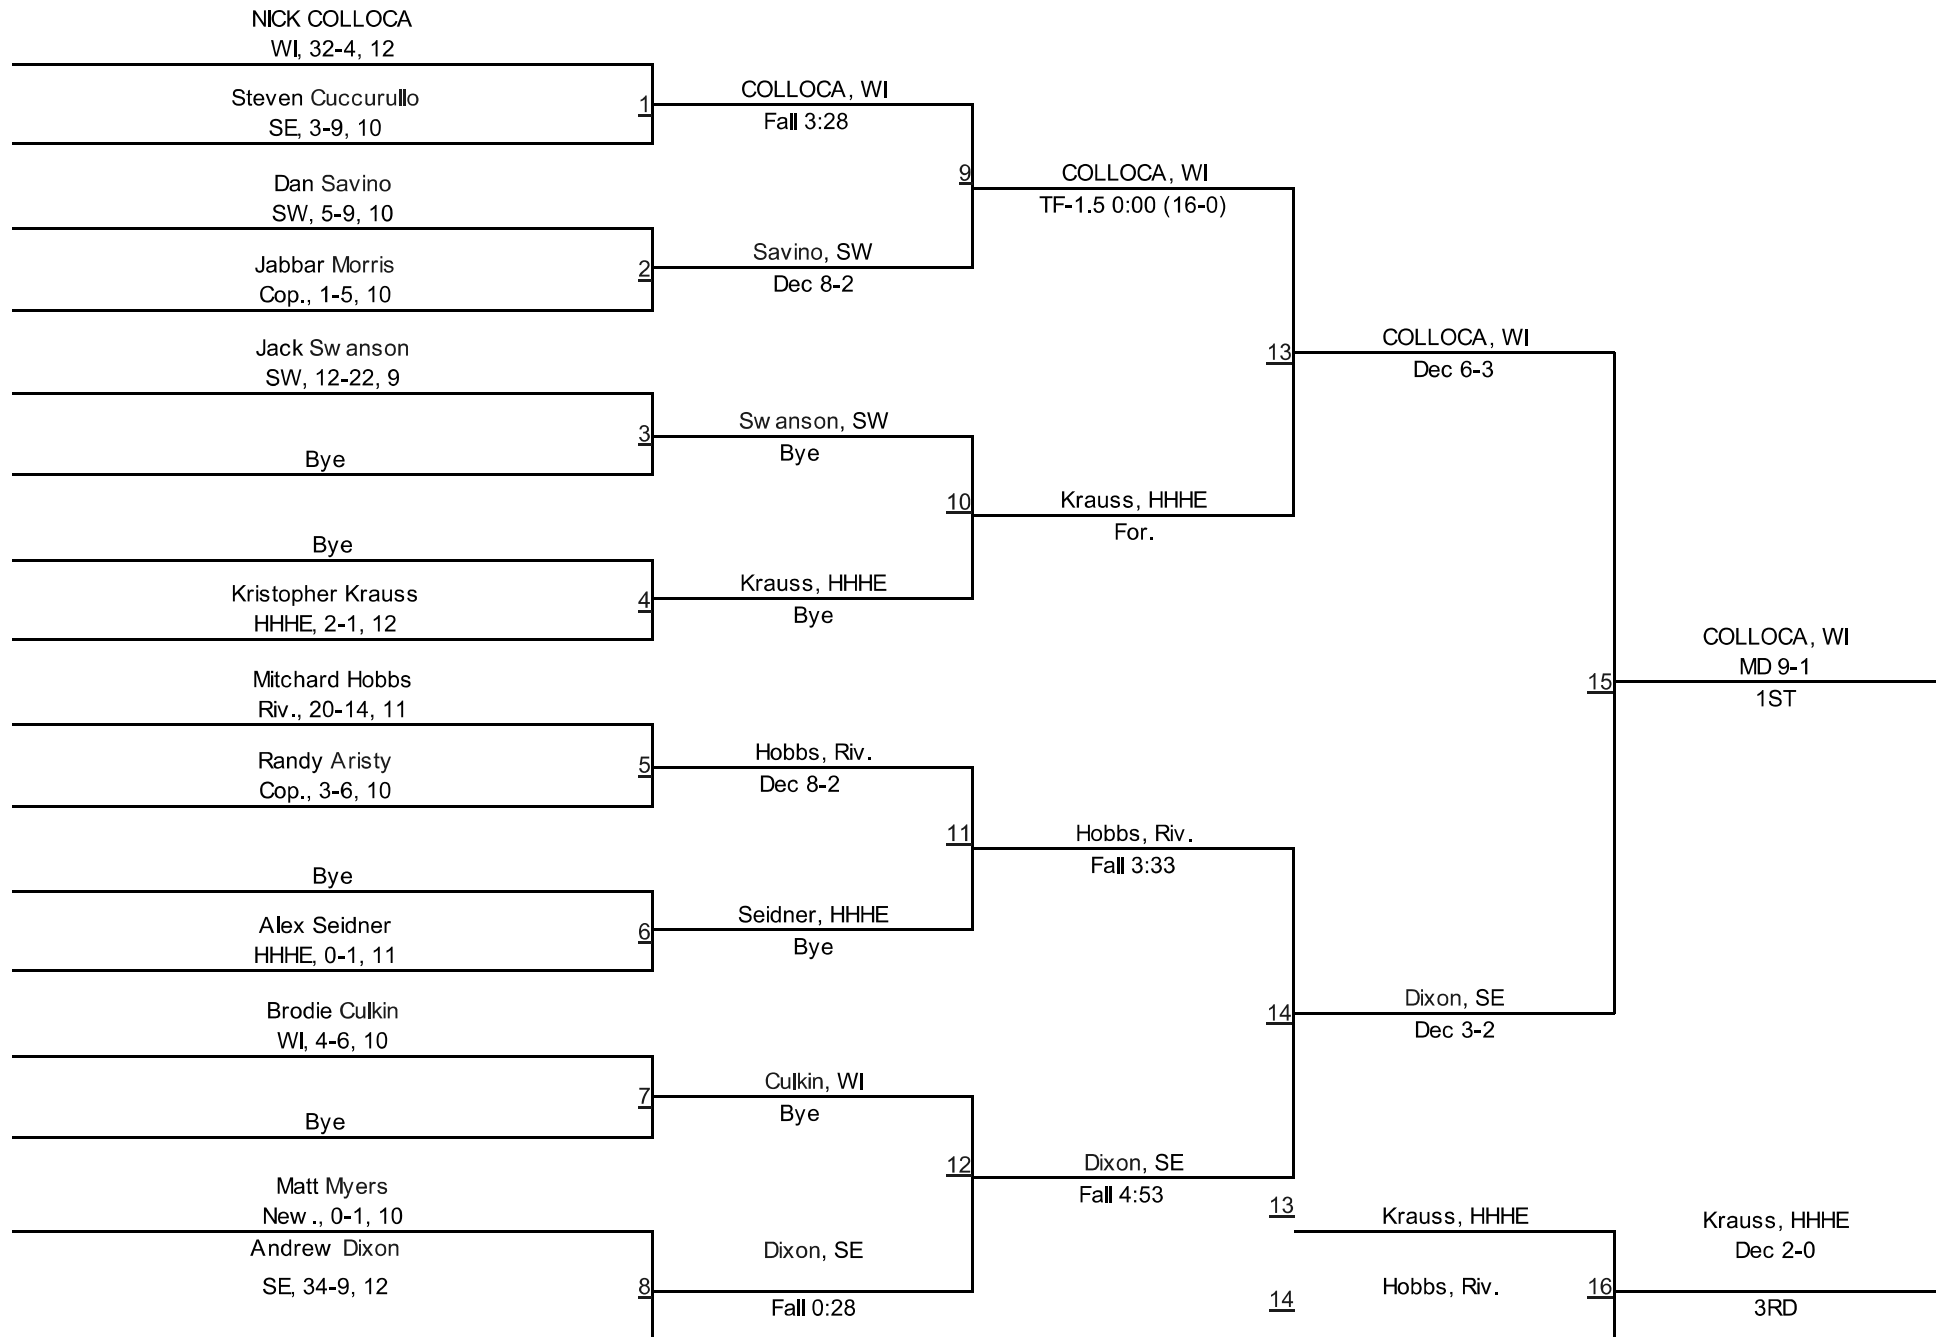

Suffolk County - League 3 Tournament

138

Suffolk County - League 3 Tournament

145

Suffolk County - League 3 Tournament

152

Suffolk County - League 3 Tournament

Suffolk County - League 3 Tournament