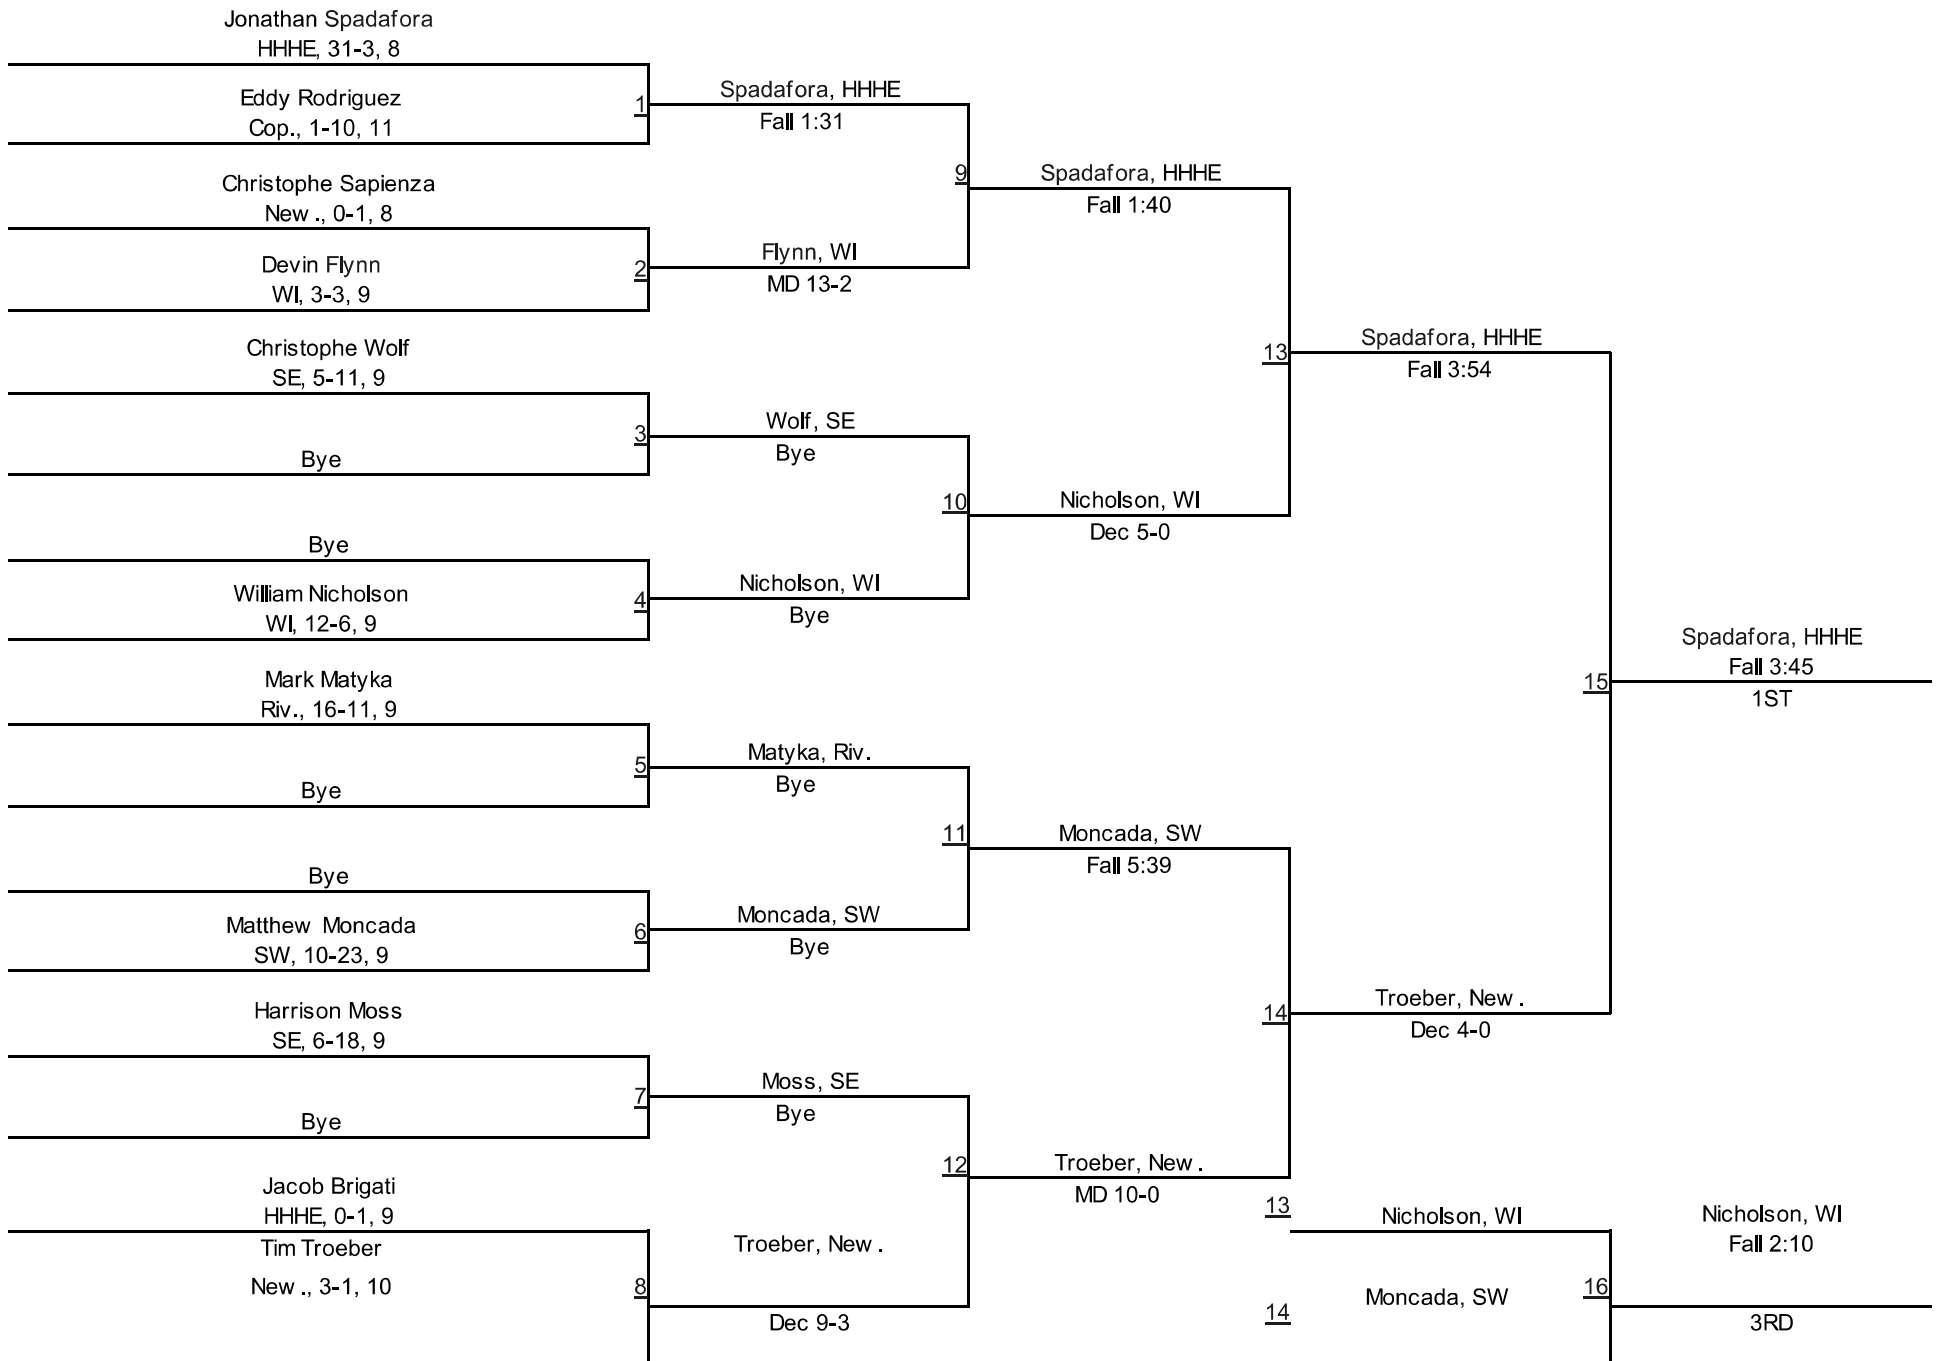

Suffolk County - League 3 Tournament

Suffolk County - League 3 Tournament

Suffolk County - League 3 Tournament

Suffolk County - League 3 Tournament

120

Suffolk County - League 3 Tournament

Suffolk County - League 3 Tournament

Suffolk County - League 3 Tournament

138

Suffolk County - League 3 Tournament

145

Suffolk County - League 3 Tournament

152

Suffolk County - League 3 Tournament

Suffolk County - League 3 Tournament