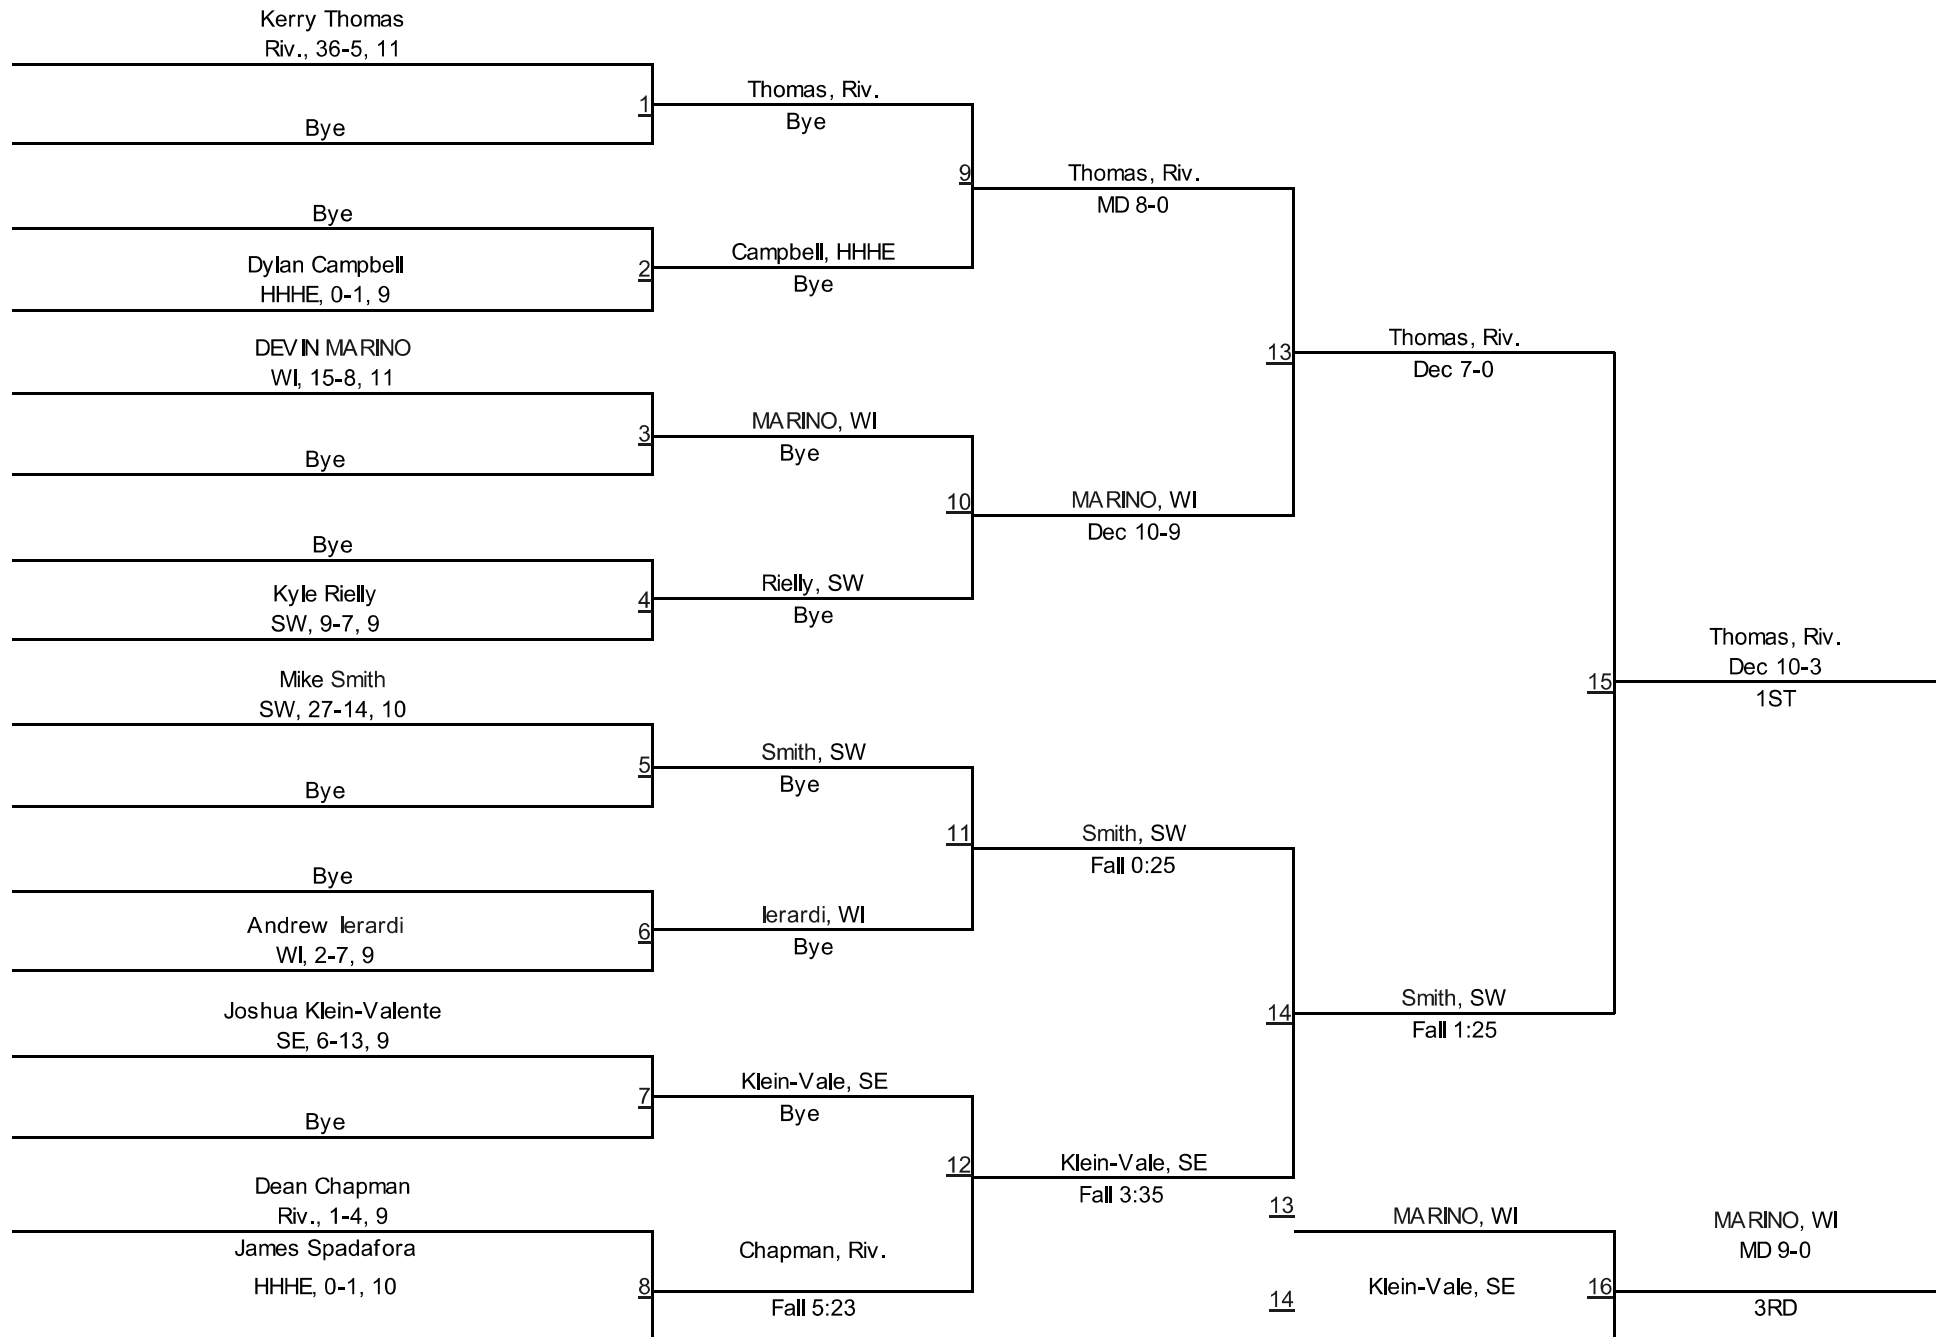

Suffolk County - League 3 Tournament

Suffolk County - League 3 Tournament

Suffolk County - League 3 Tournament

Suffolk County - League 3 Tournament

120

Suffolk County - League 3 Tournament

Suffolk County - League 3 Tournament