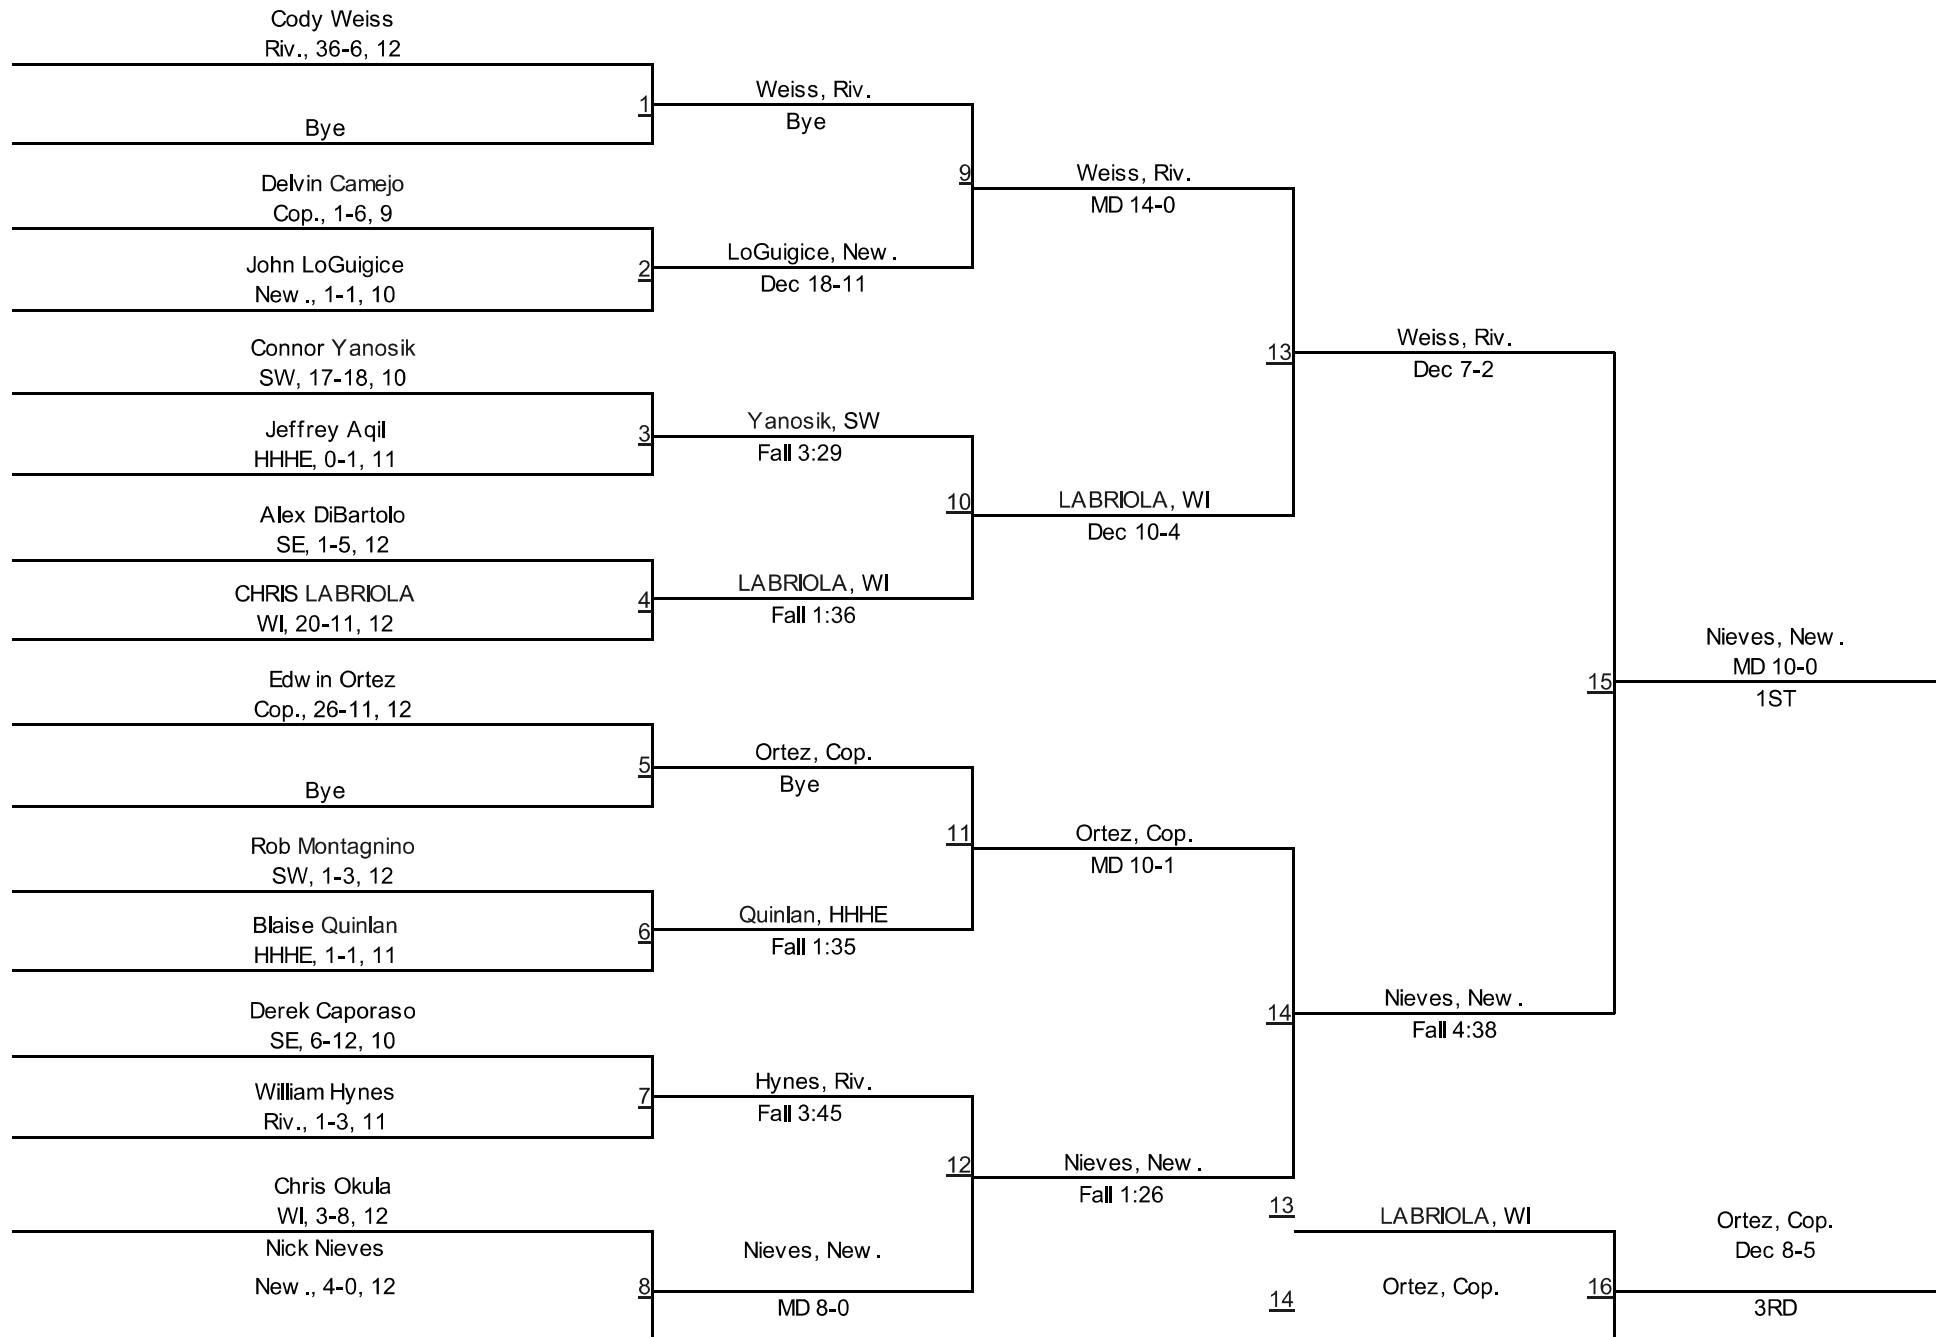

Suffolk County - League 3 Tournament

Suffolk County - League 3 Tournament

Suffolk County - League 3 Tournament

Suffolk County - League 3 Tournament

120

Suffolk County - League 3 Tournament

Suffolk County - League 3 Tournament