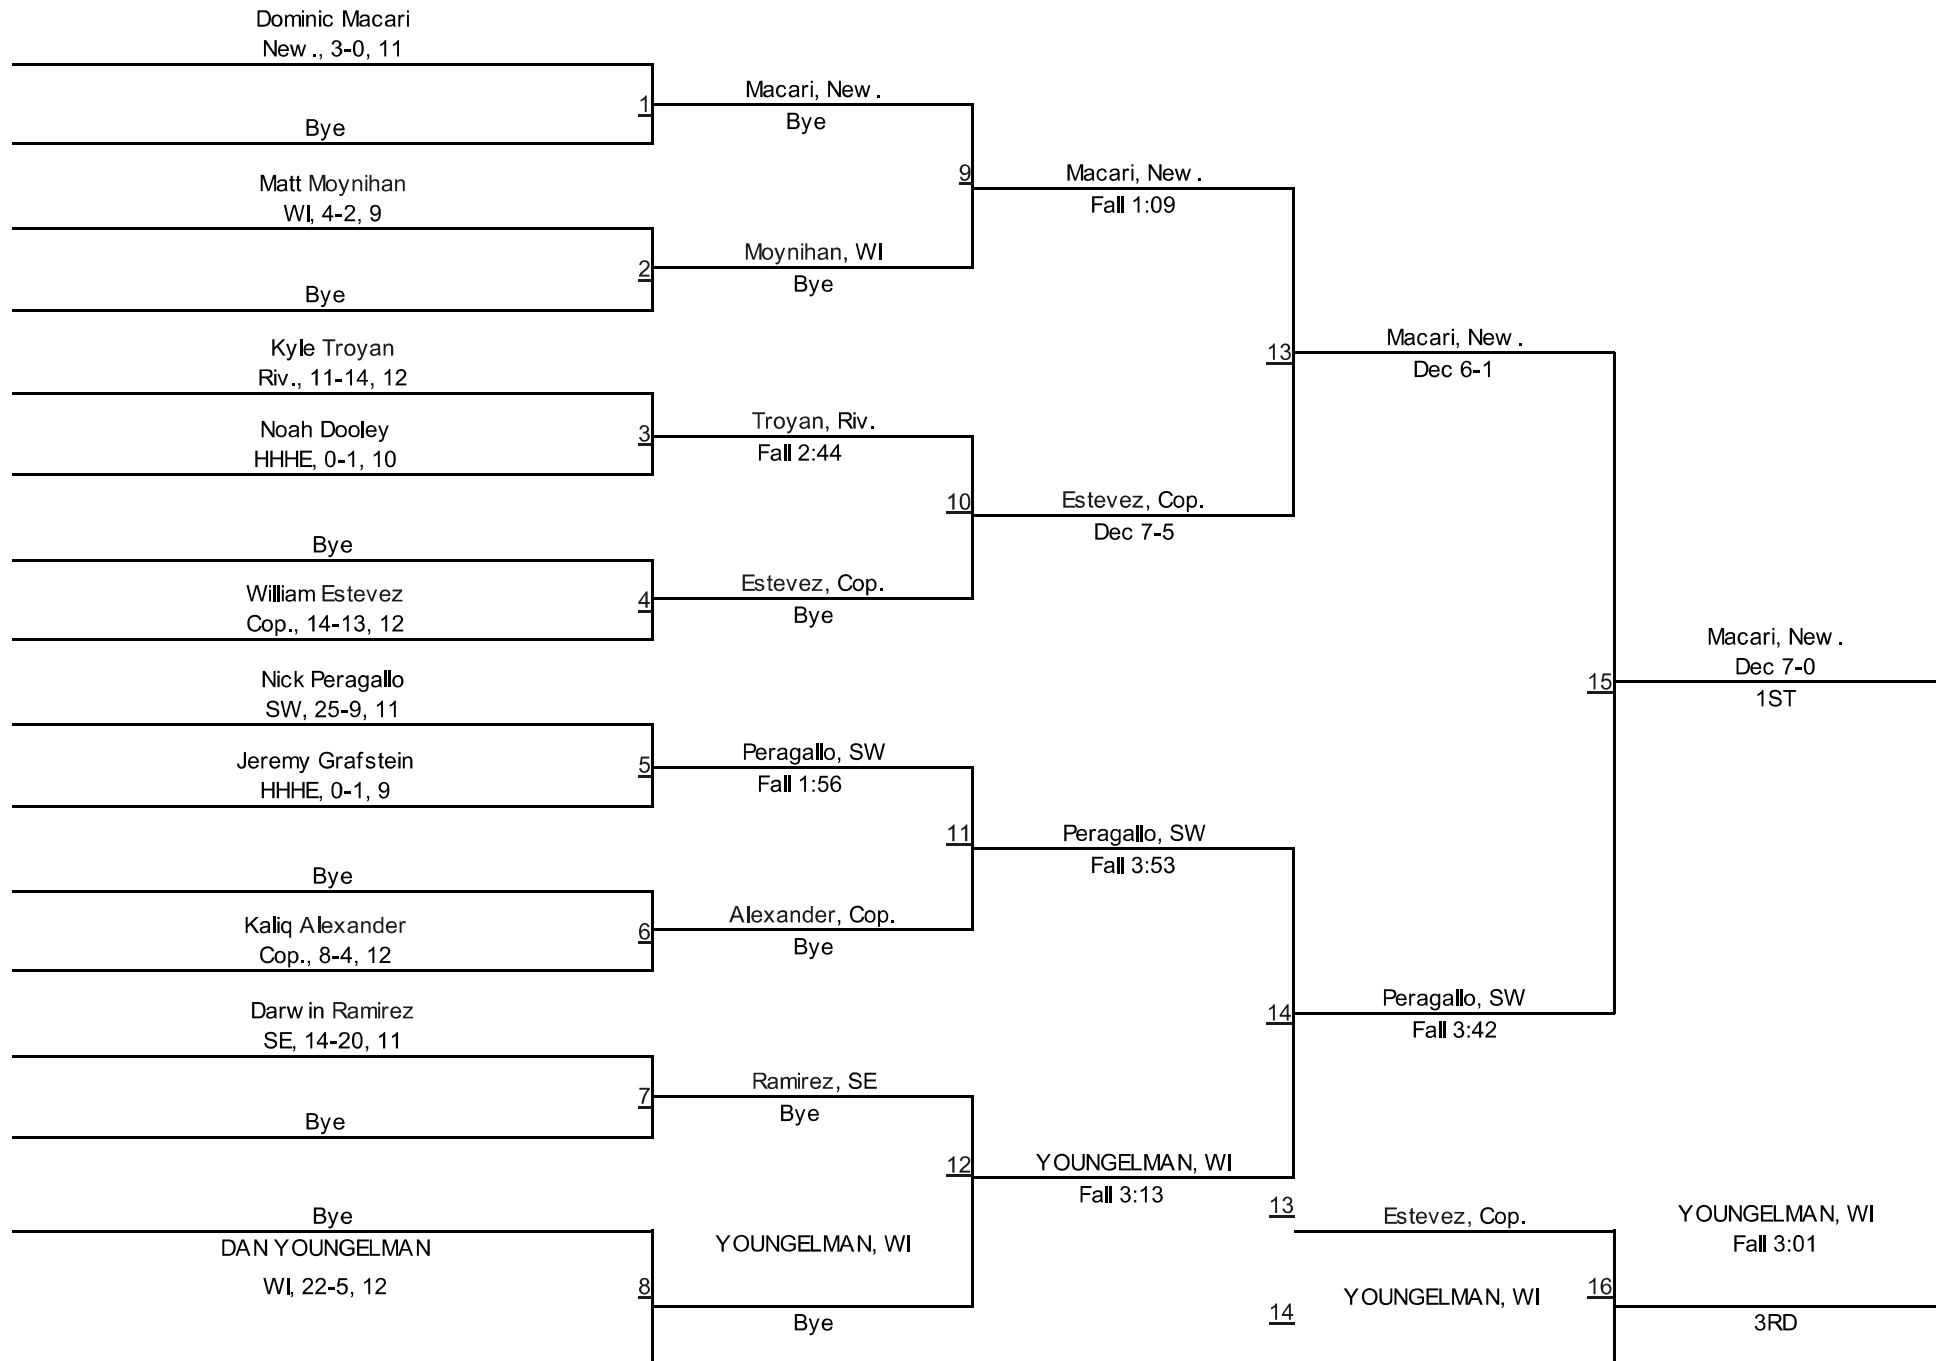

Suffolk County - League 3 Tournament

138

Suffolk County - League 3 Tournament

145

Suffolk County - League 3 Tournament

152

Suffolk County - League 3 Tournament

Suffolk County - League 3 Tournament