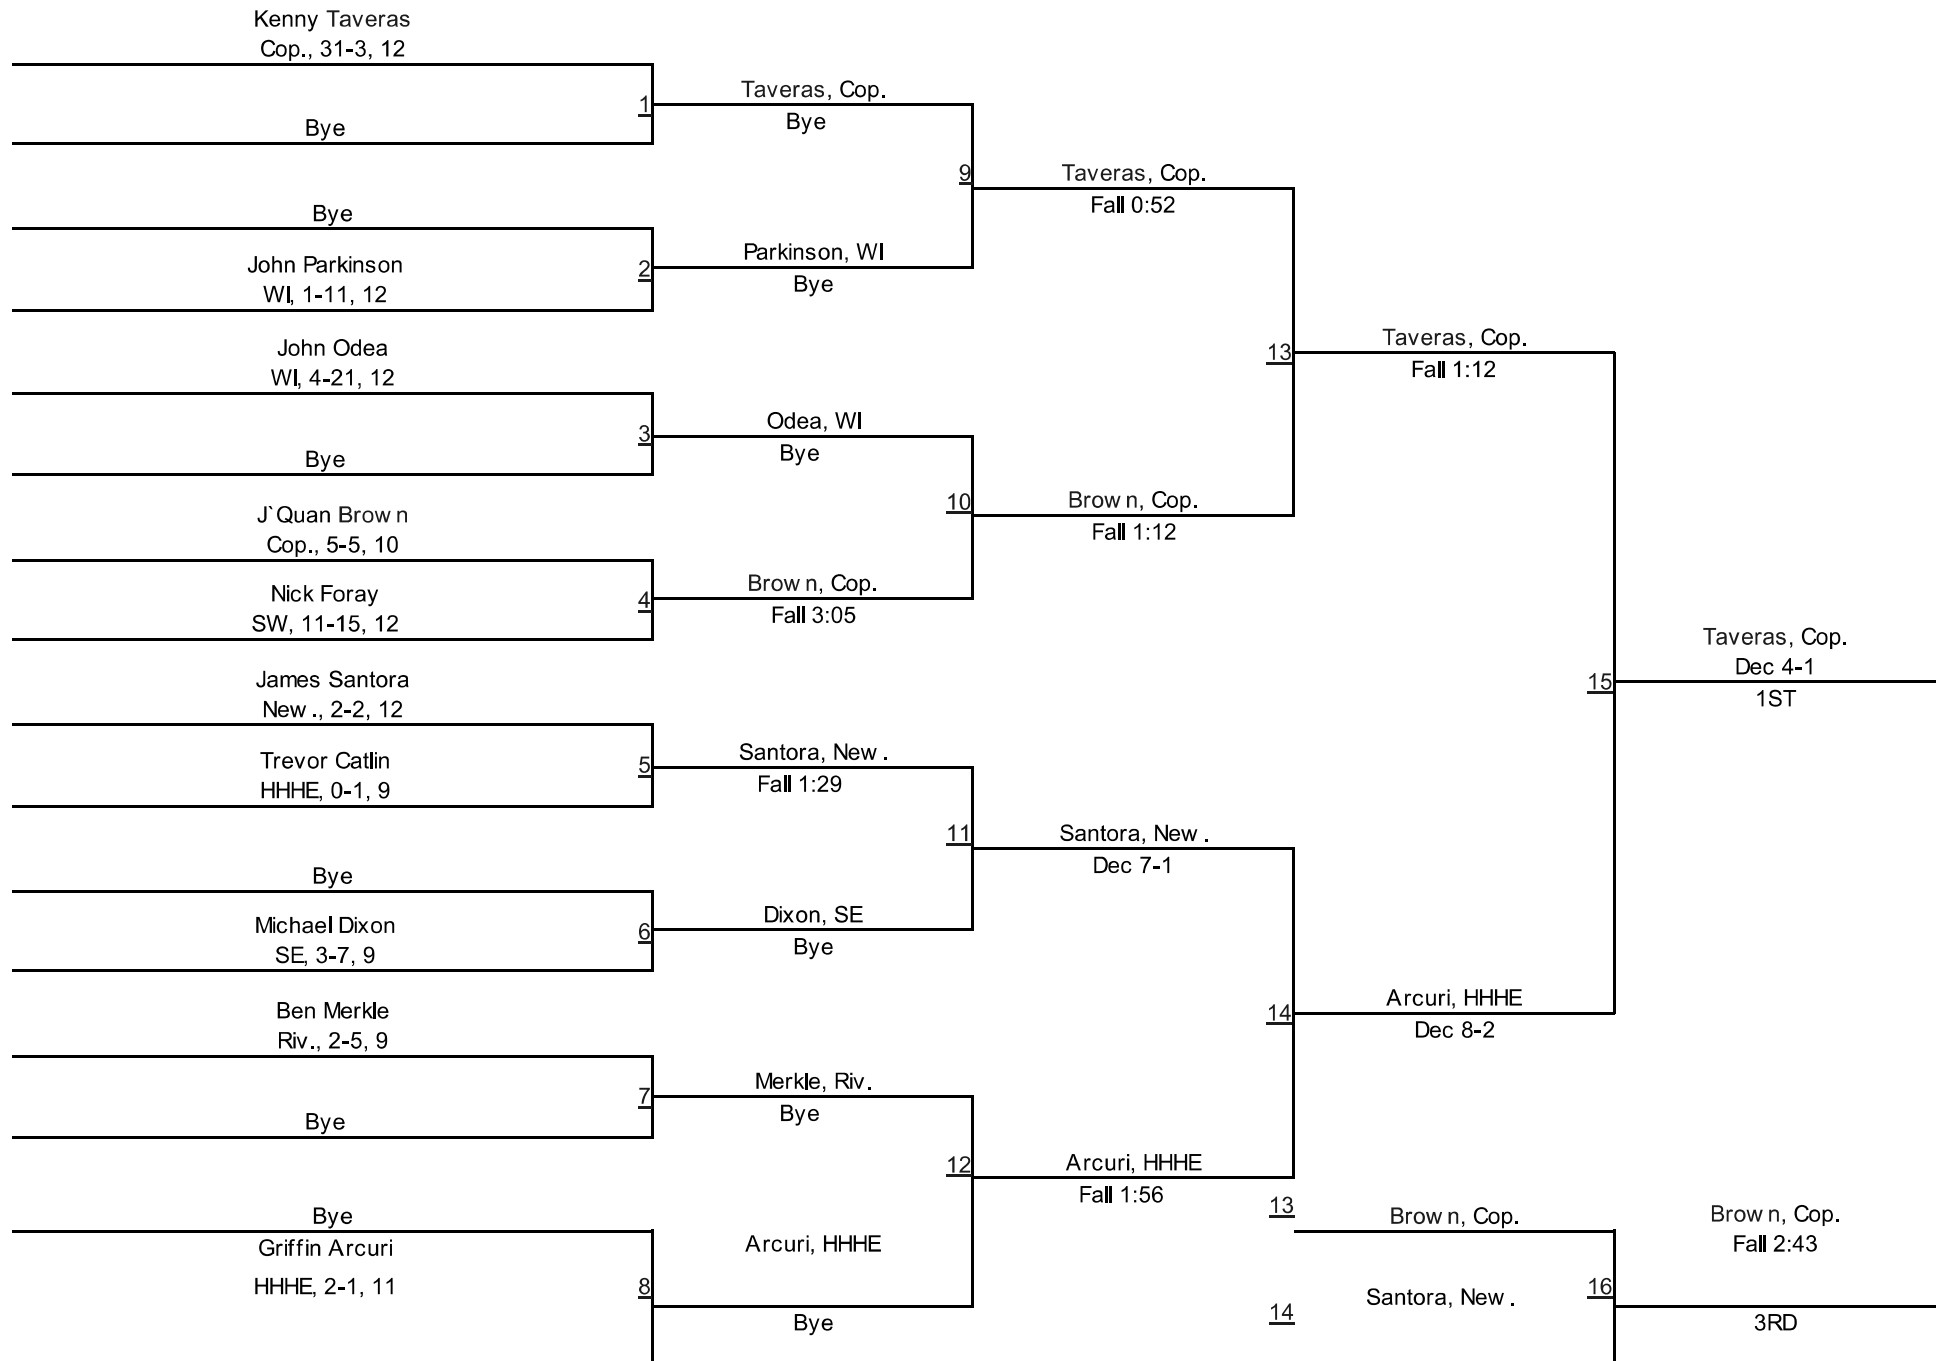

Suffolk County - League 3 Tournament

170