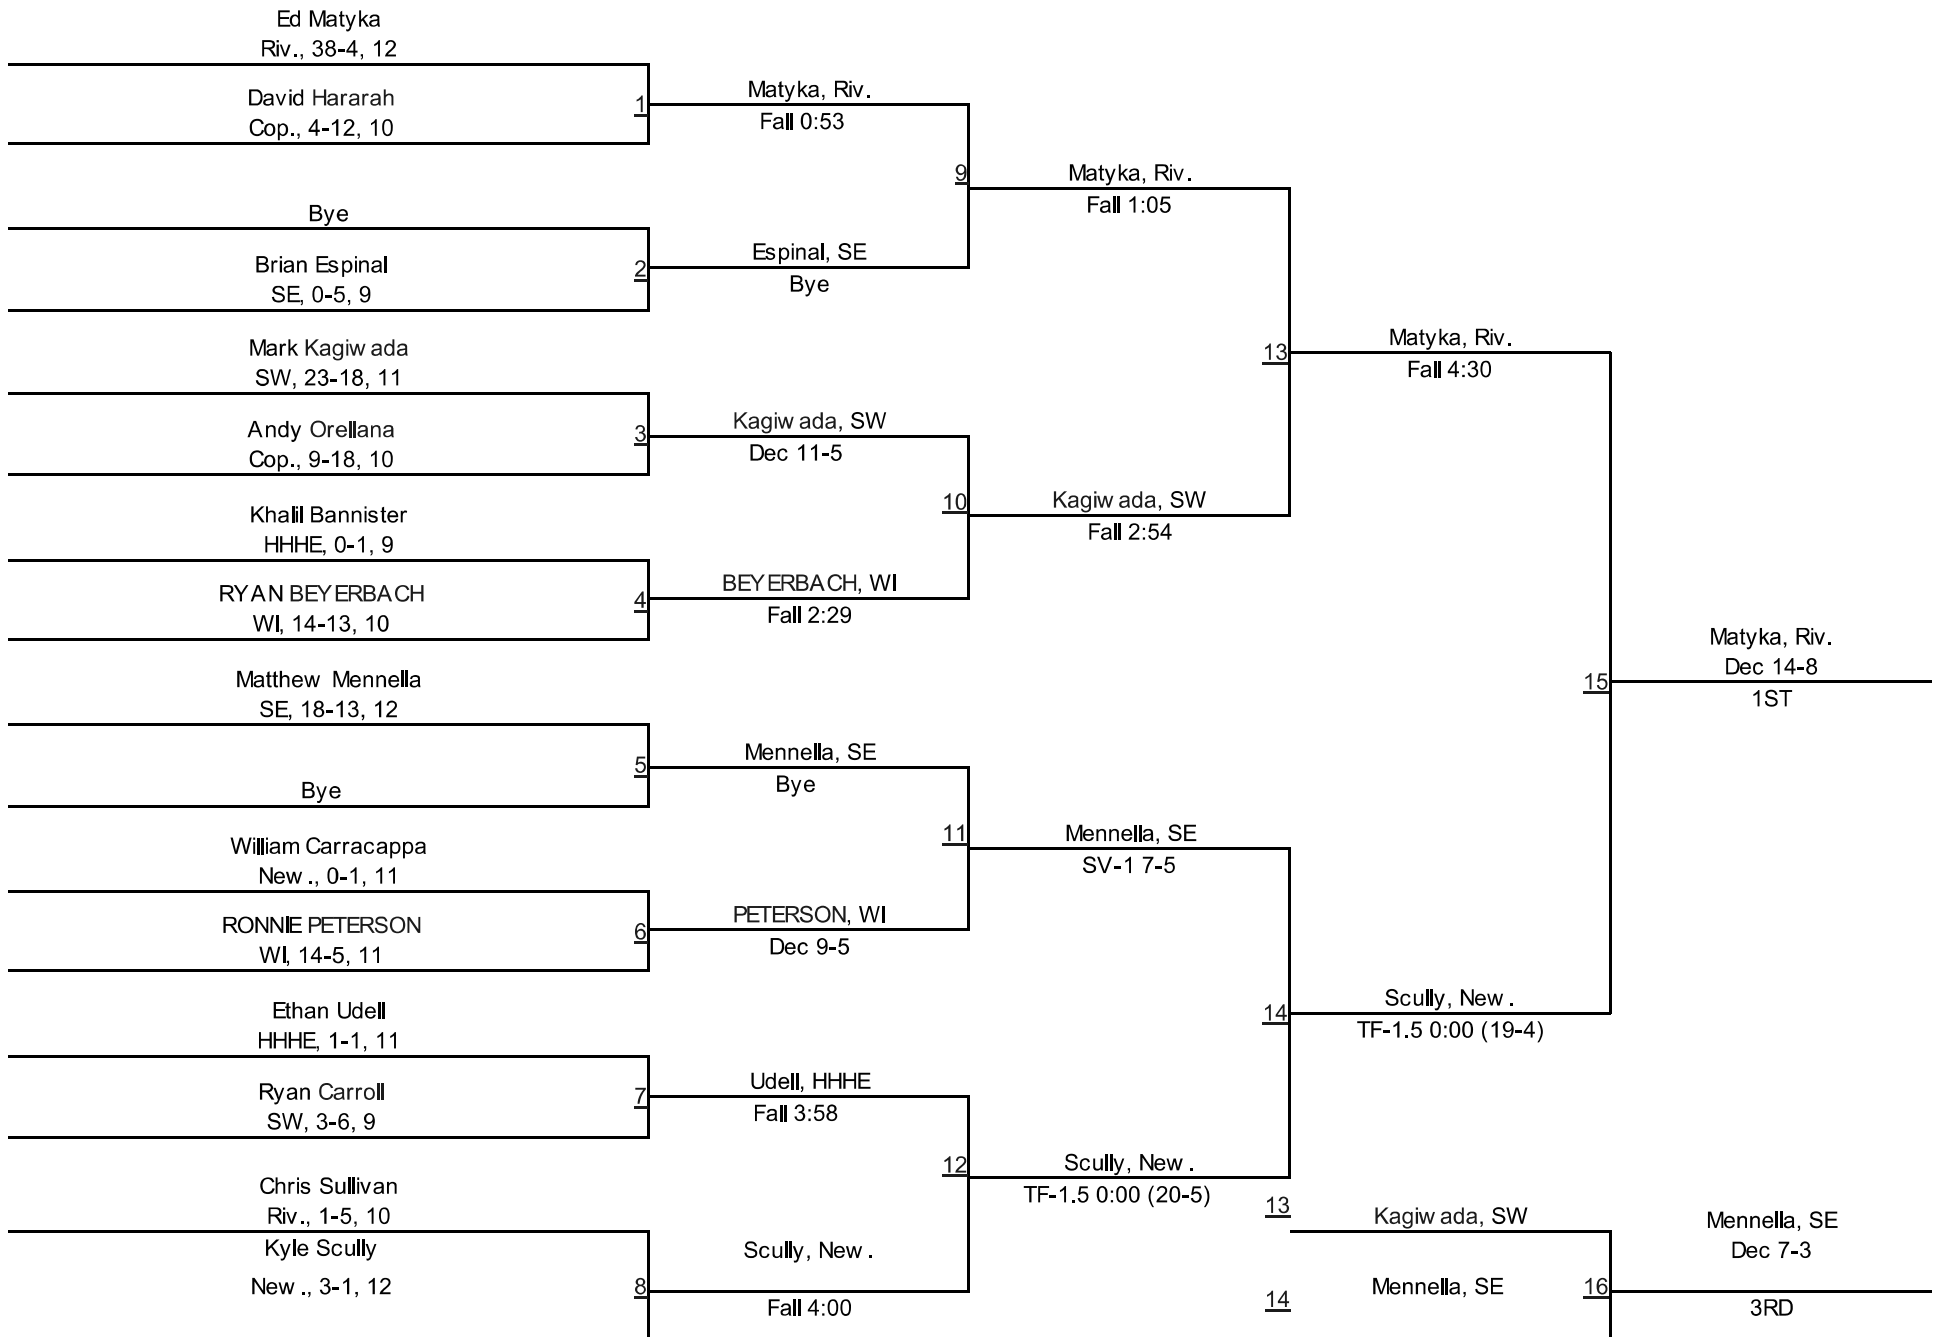

Suffolk County - League 3 Tournament

Suffolk County - League 3 Tournament

Suffolk County - League 3 Tournament

Suffolk County - League 3 Tournament

120

Suffolk County - League 3 Tournament

Suffolk County - League 3 Tournament