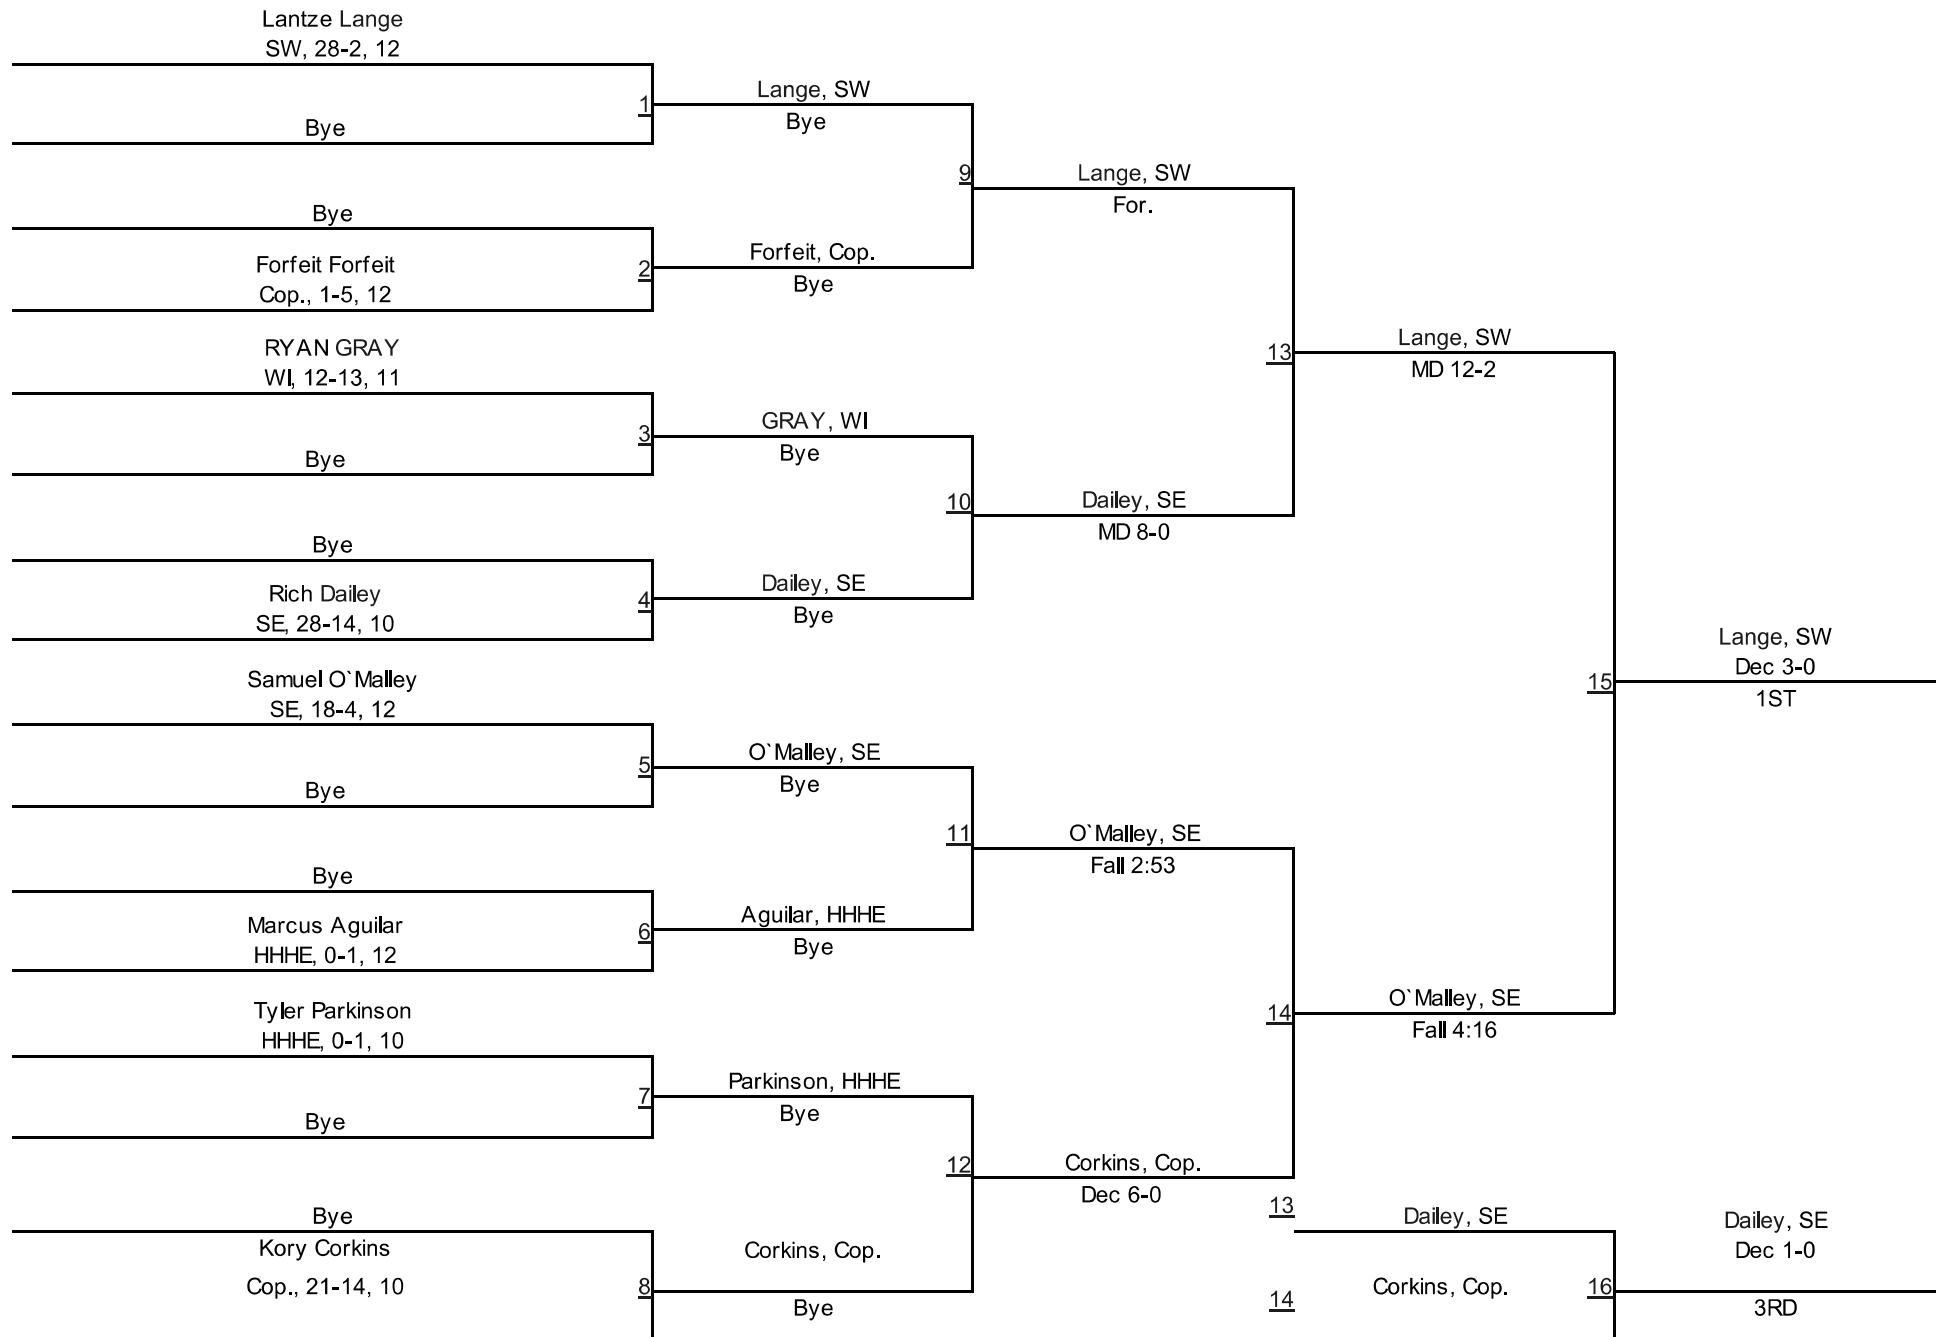

Suffolk County - League 3 Tournament

182