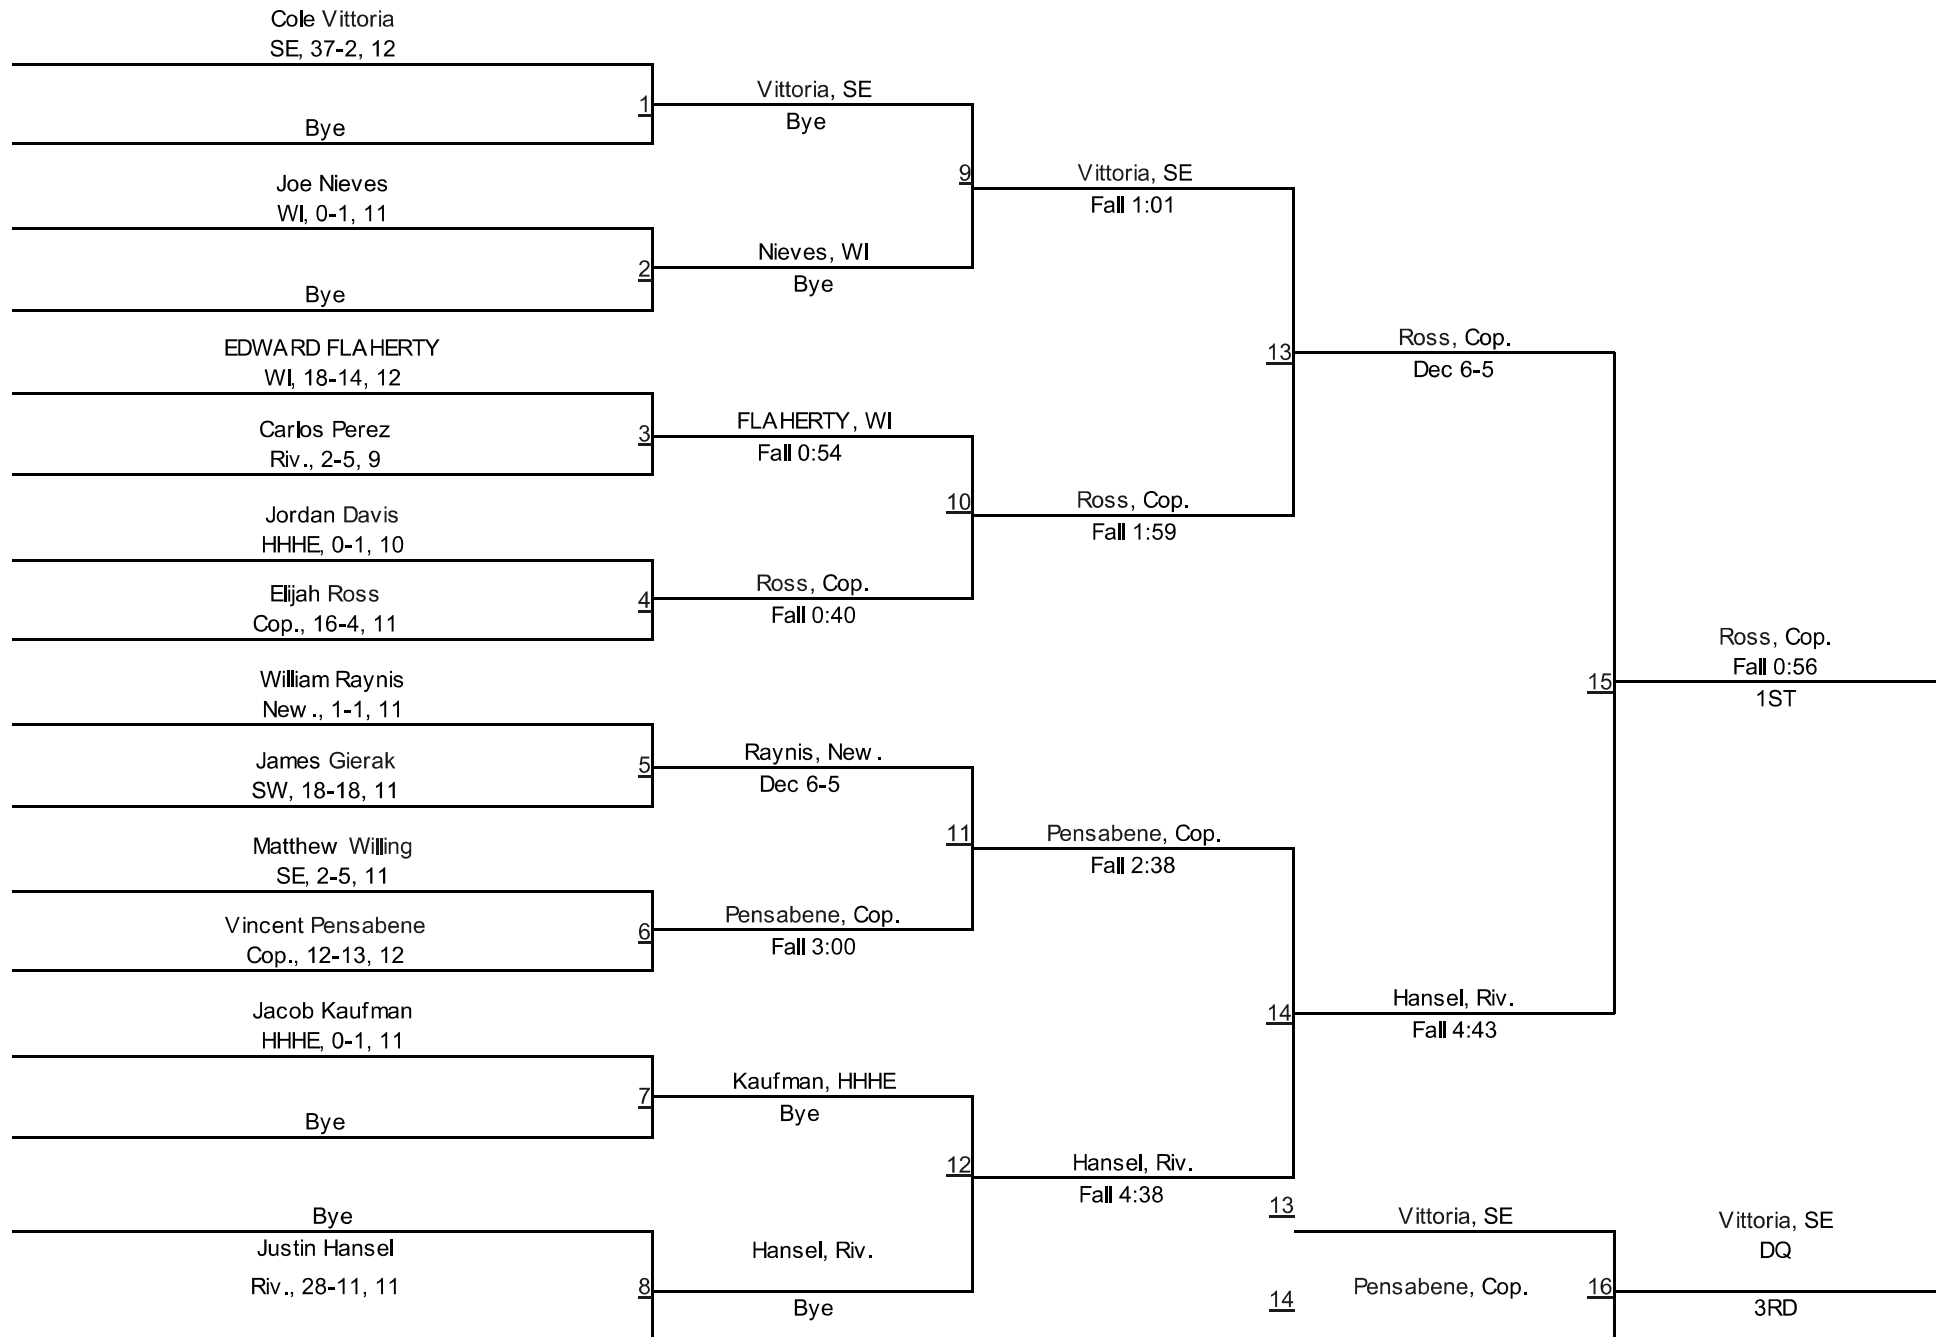

170

Suffolk County - League 3 Tournament

182

Suffolk County - League 3 Tournament

195

Suffolk County - League 3 Tournament

220

Suffolk County - League 3 Tournament