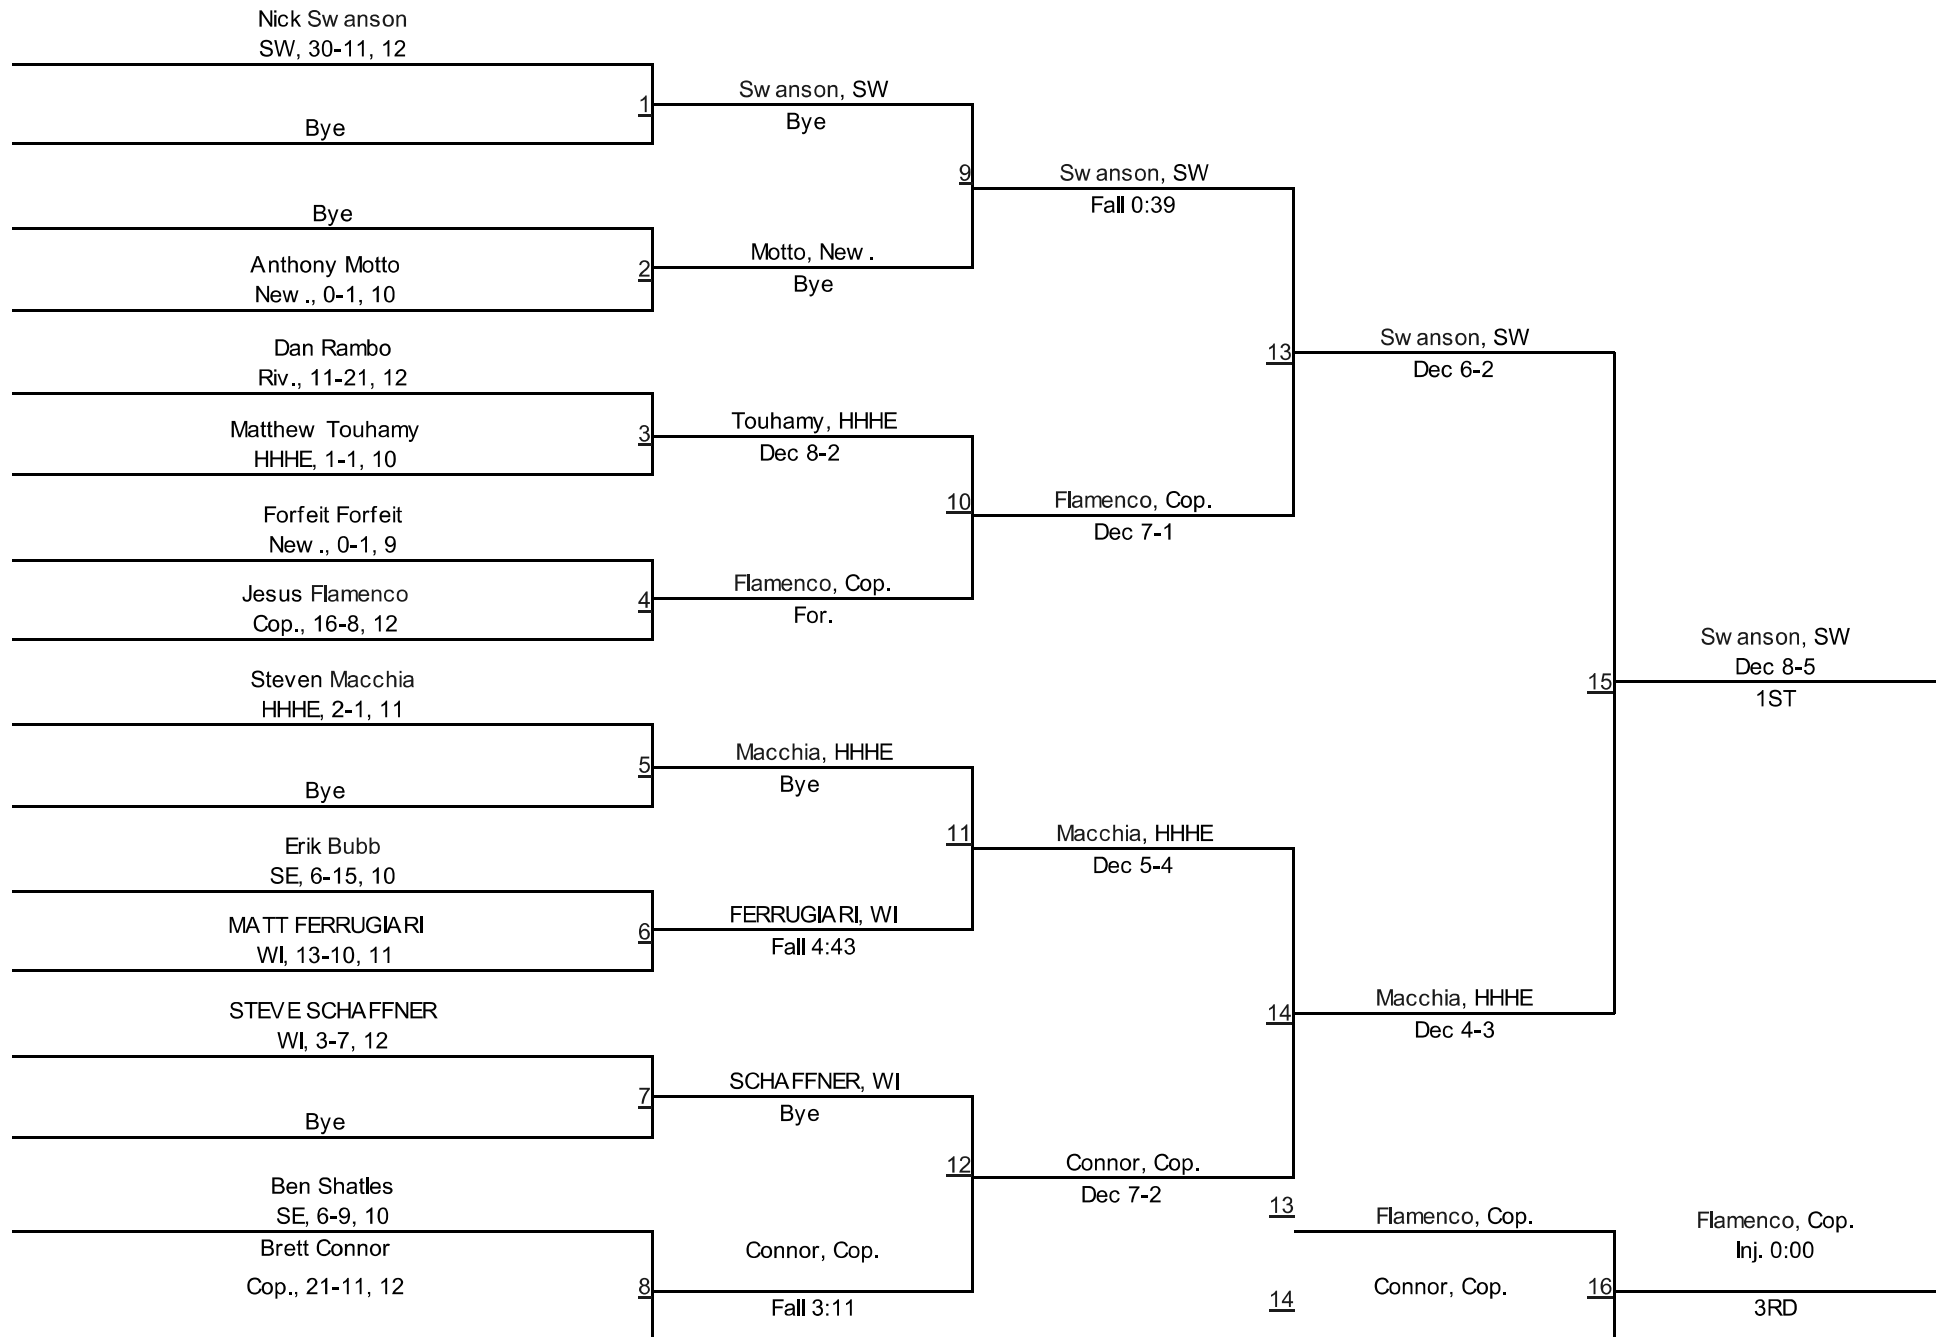

Suffolk County - League 3 Tournament

138