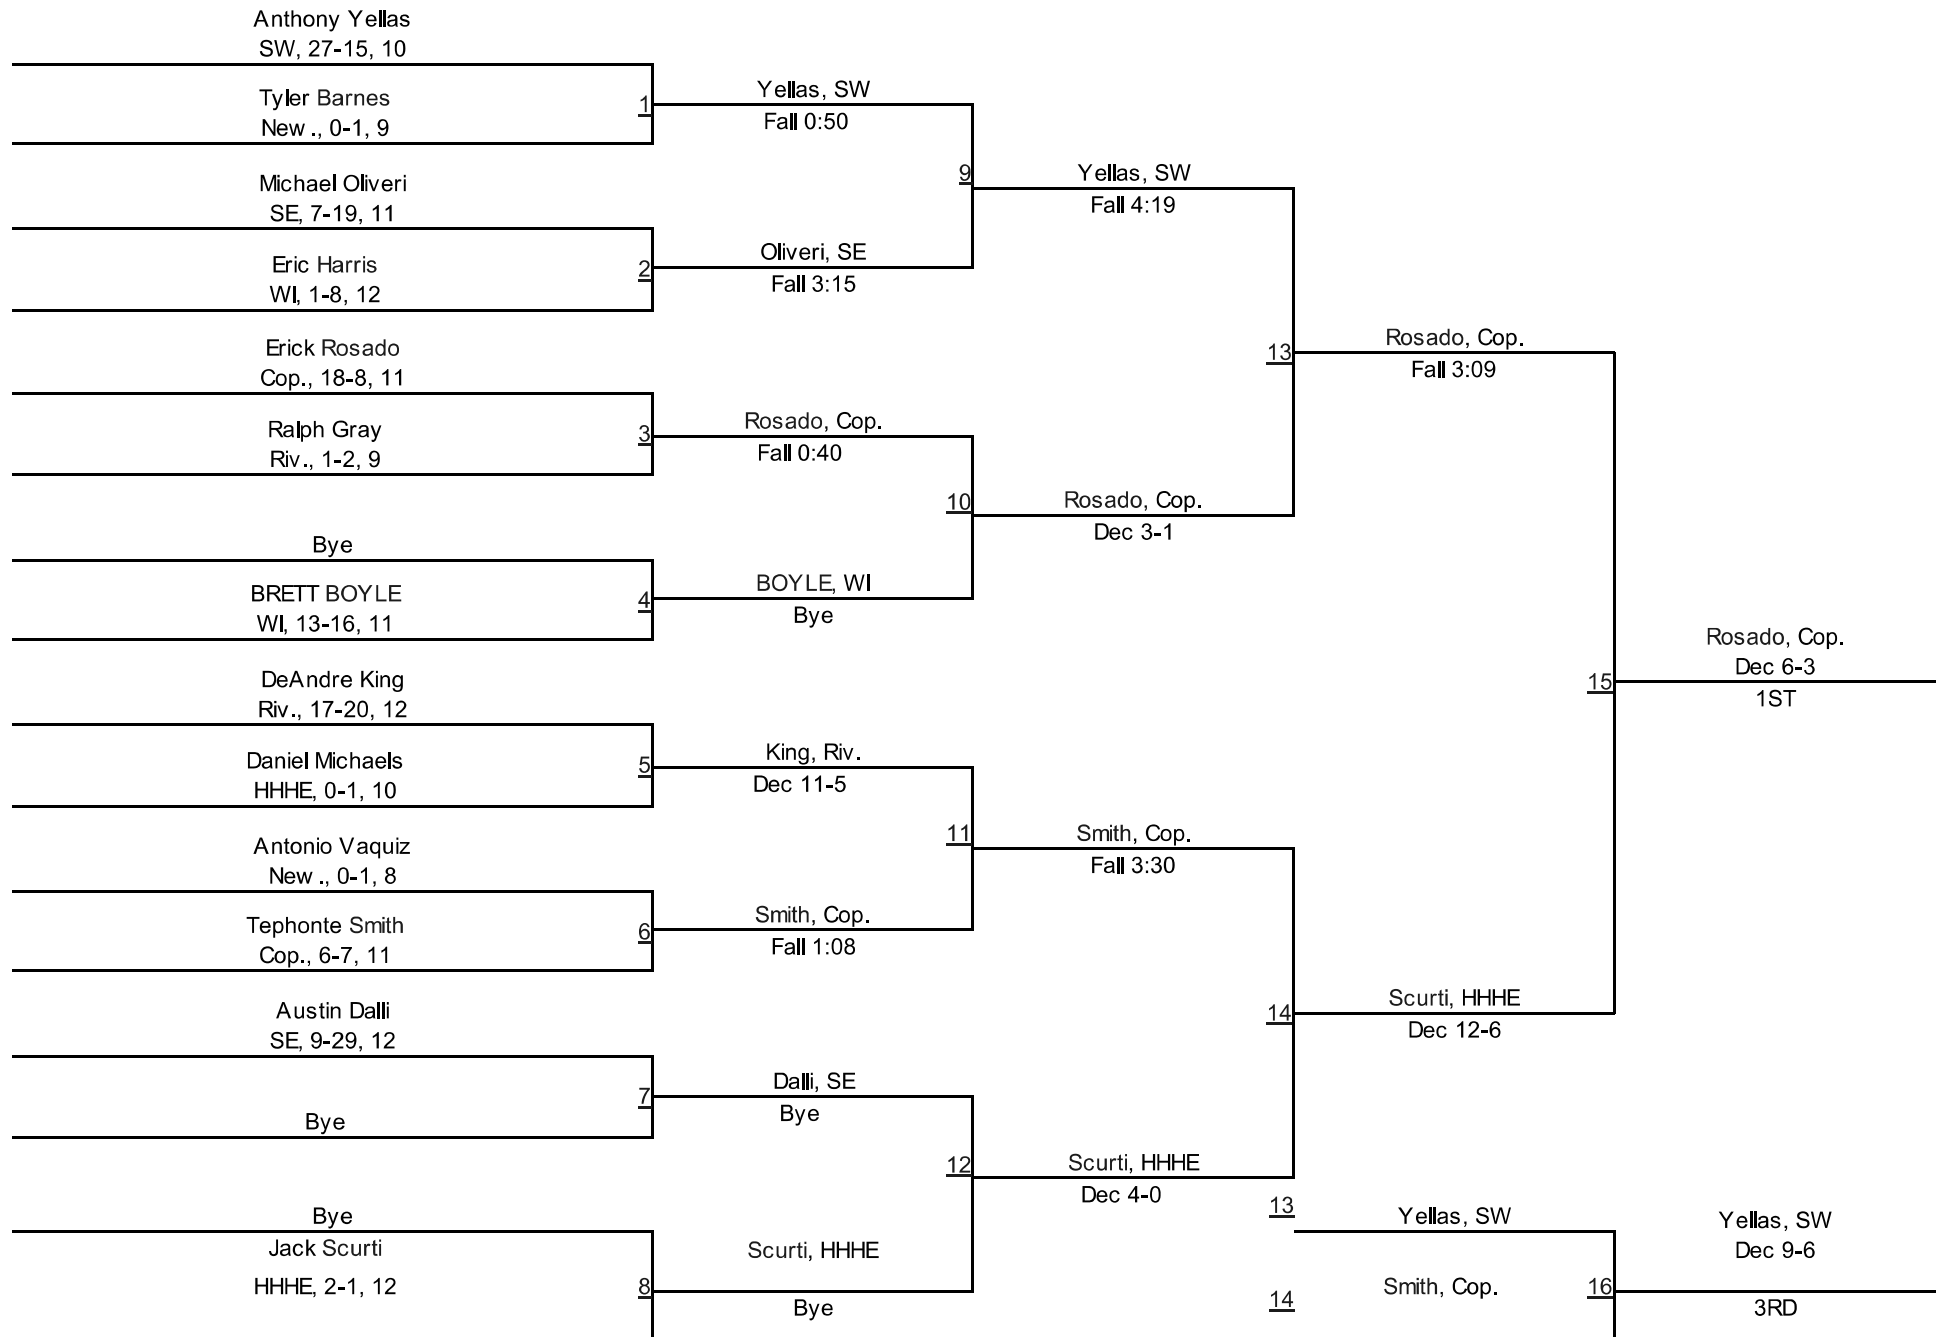

Suffolk County - League 3 Tournament

Suffolk County - League 3 Tournament

Suffolk County - League 3 Tournament

Suffolk County - League 3 Tournament

120

Suffolk County - League 3 Tournament

Suffolk County - League 3 Tournament

Suffolk County - League 3 Tournament

138

Suffolk County - League 3 Tournament

145

Suffolk County - League 3 Tournament

152

Suffolk County - League 3 Tournament

Suffolk County - League 3 Tournament