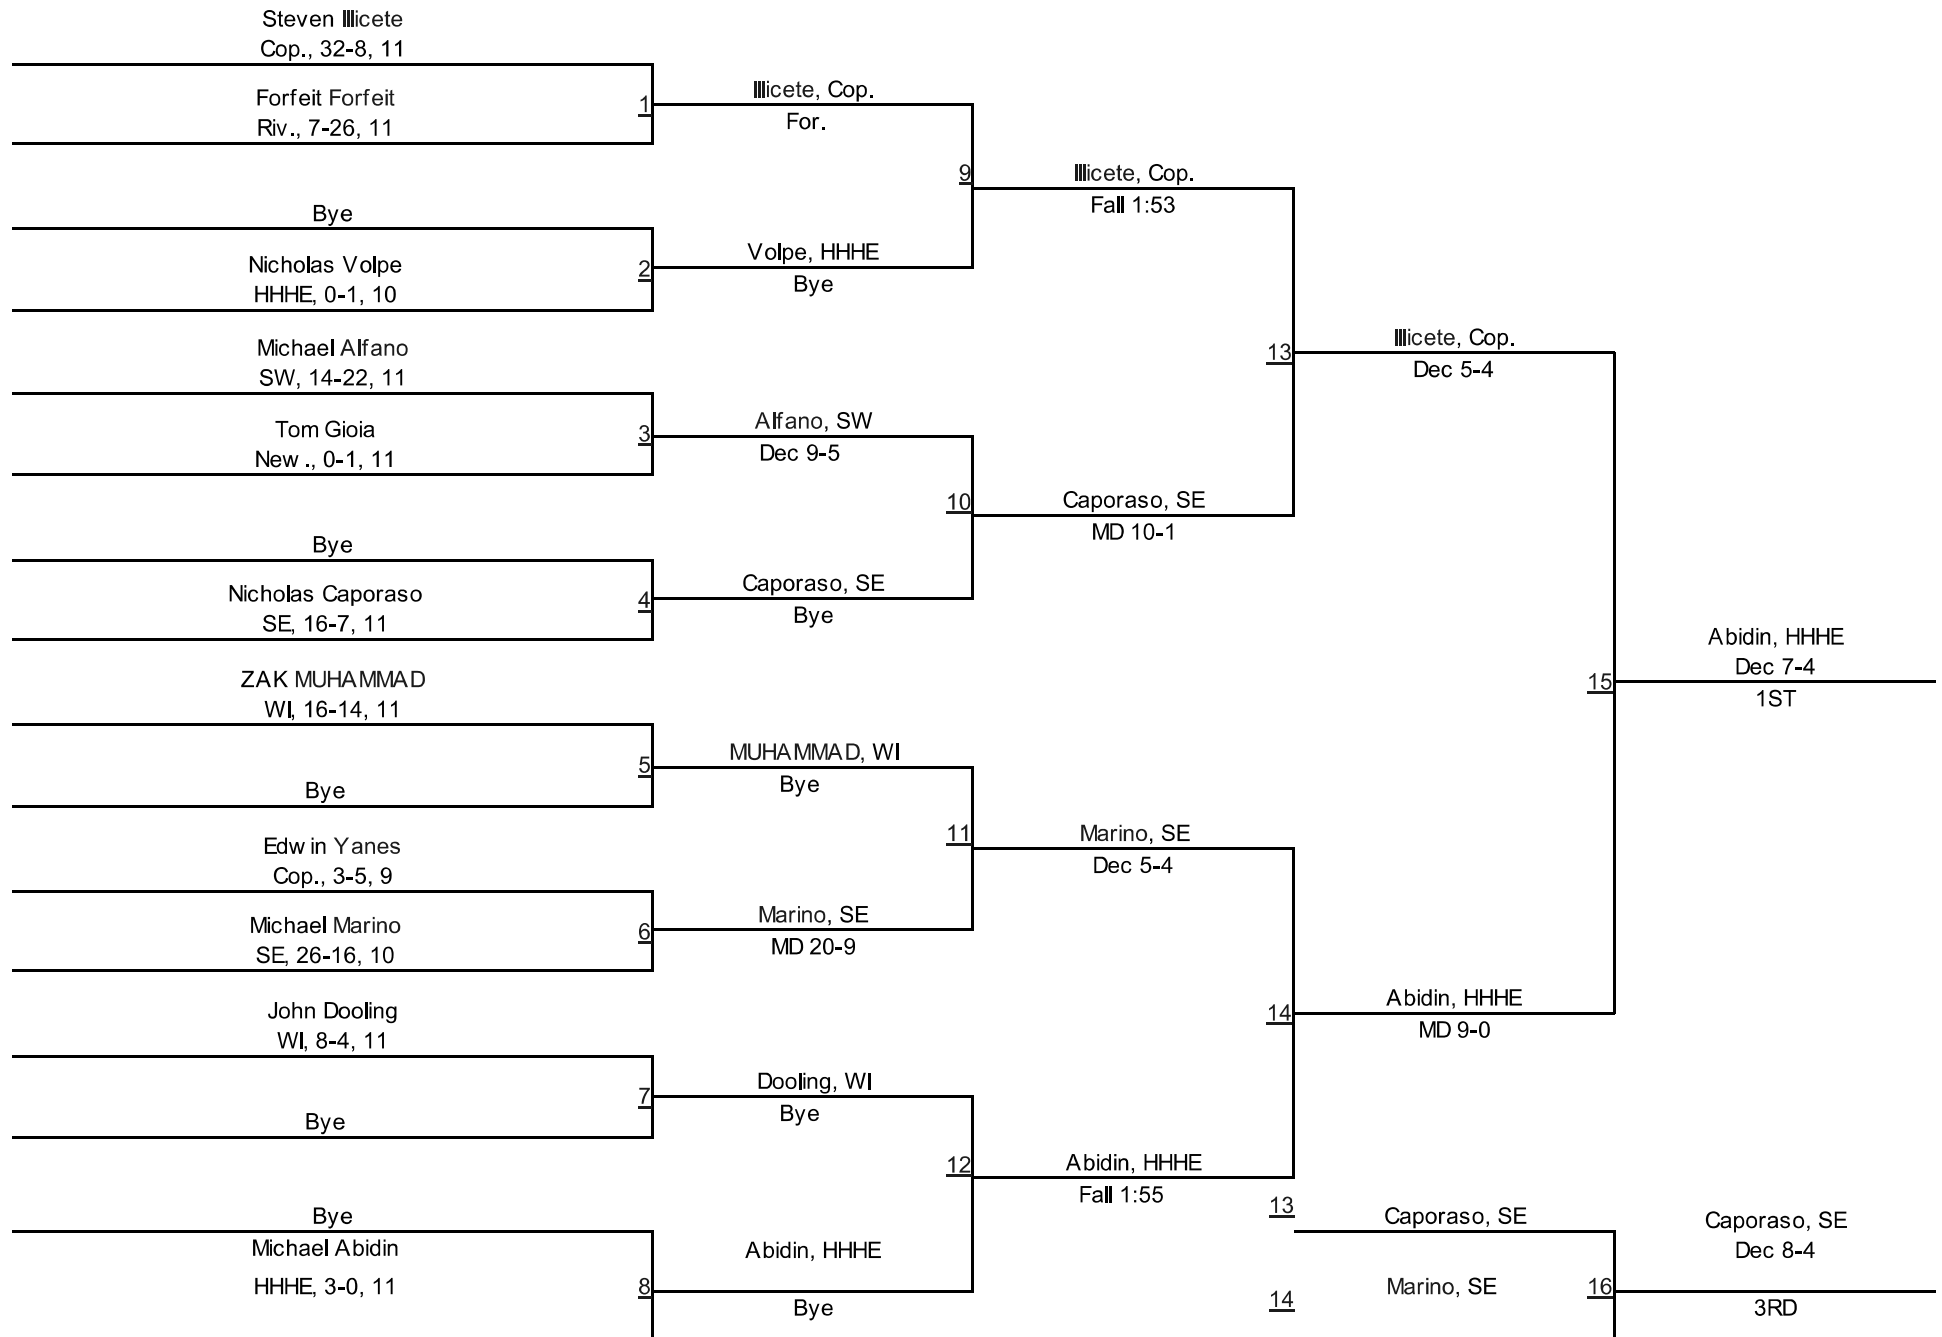

Suffolk County - League 3 Tournament

145