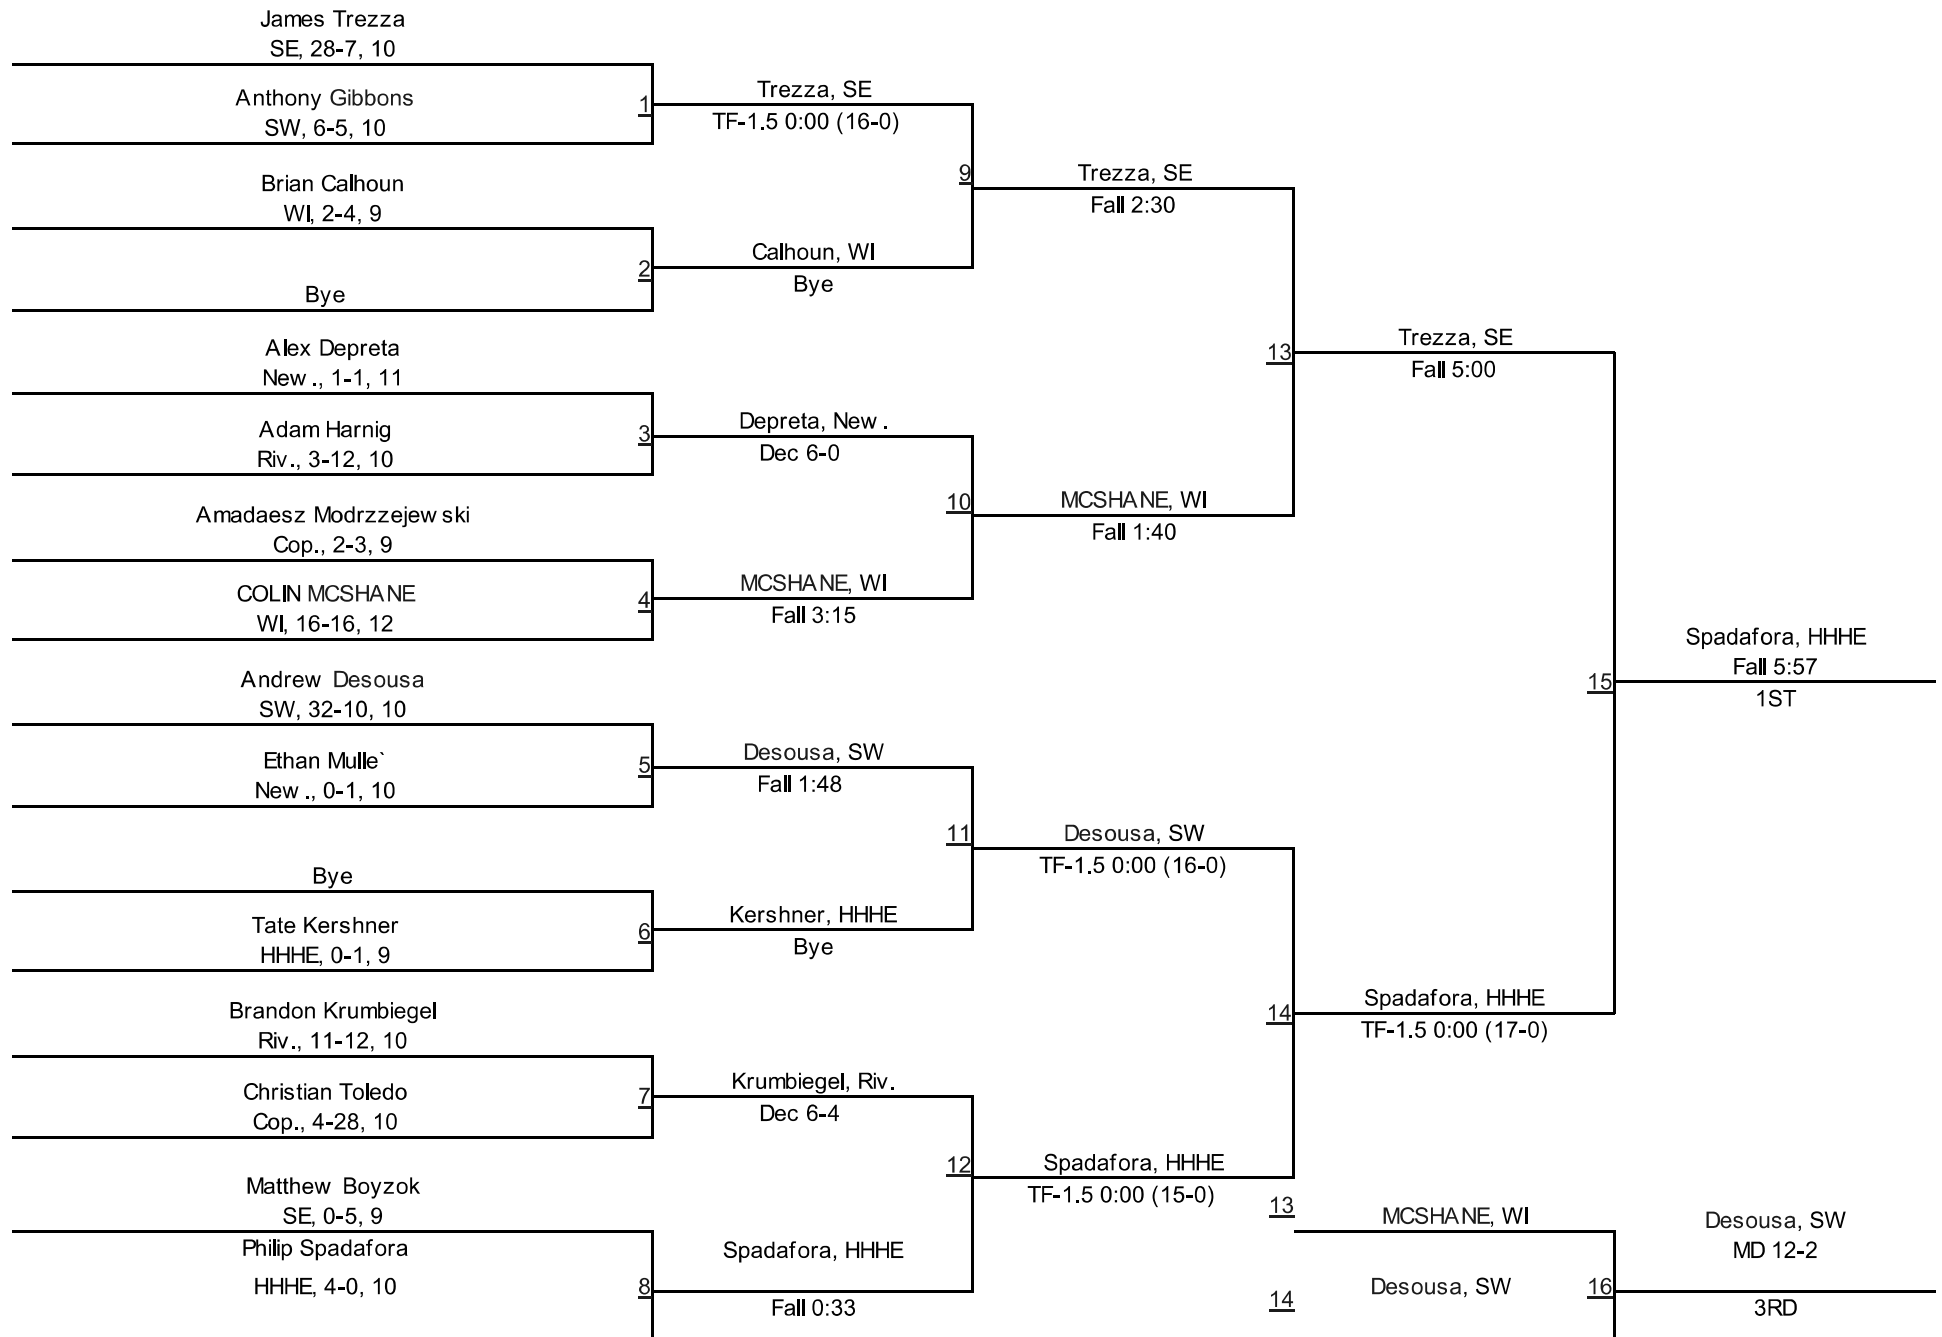

Suffolk County - League 3 Tournament

Suffolk County - League 3 Tournament

Suffolk County - League 3 Tournament

Suffolk County - League 3 Tournament

120

Suffolk County - League 3 Tournament

Suffolk County - League 3 Tournament

Suffolk County - League 3 Tournament

138

Suffolk County - League 3 Tournament

145

Suffolk County - League 3 Tournament

152

Suffolk County - League 3 Tournament

Suffolk County - League 3 Tournament