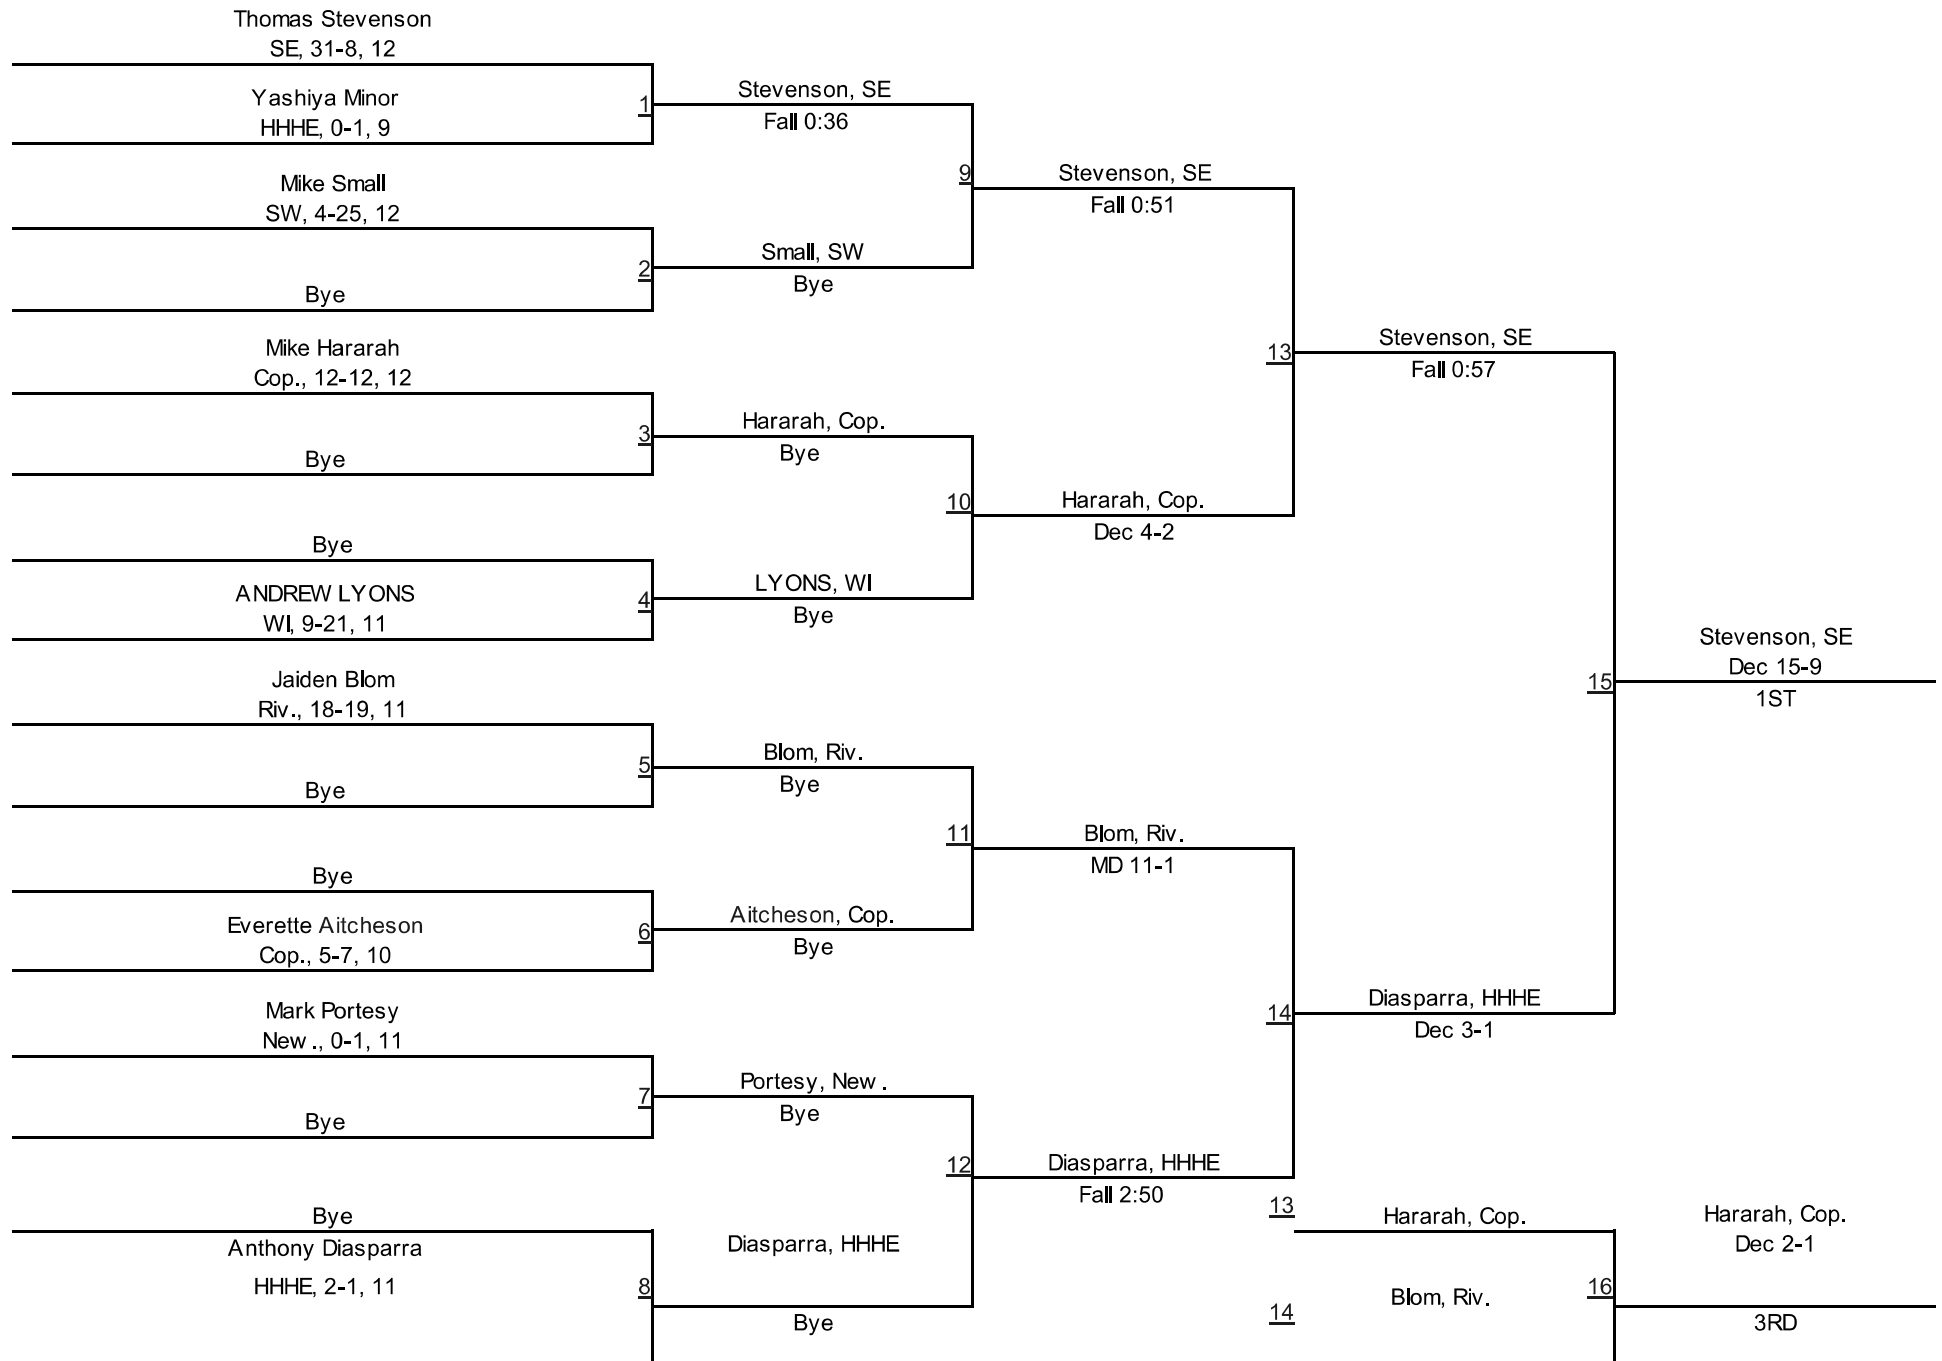

170

Suffolk County - League 3 Tournament

182

Suffolk County - League 3 Tournament

195

Suffolk County - League 3 Tournament

220

Suffolk County - League 3 Tournament