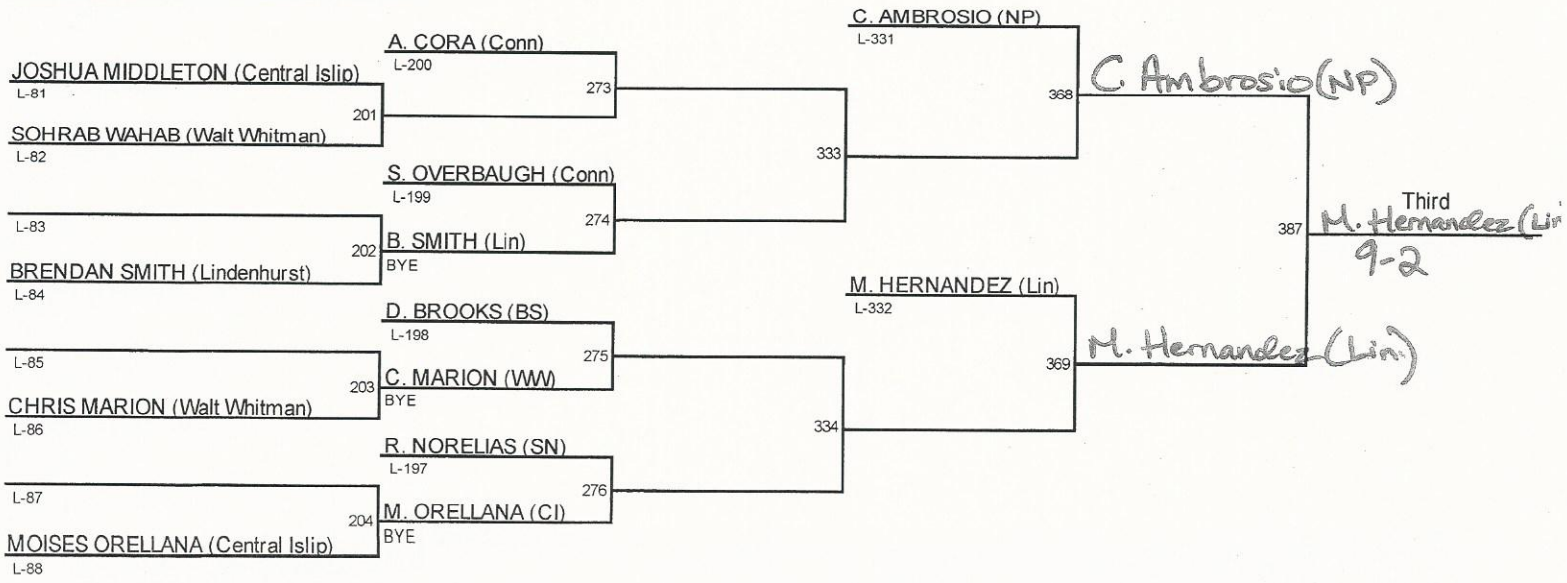

League 2 Tournament 2015 / 145

League 2 Tournament 2015 / 152

League 2 Tournament 2015 / 160

League 2 Tournament 2015 / 170

League 2 Tournament 2015 / 182

League 2 Tournament 2015 / 195

ANTHONY AVGI (Connetquot)

97 A. AVGI (Conn)
Pin 1:40

ANTHONY RODRIGUEZ (Central Islip)

213 A. AVGI (Conn)
Pin 5:50

RODRIGO ABRIGO (Walt Whitman)

98 A. BLYTHE (BS)
Pin 1:17

ANTOINE BLYTHE (Bayshore)

372 A. AVGI (Conn)
13-3
Champion

BILLY CUSACK (Northport)