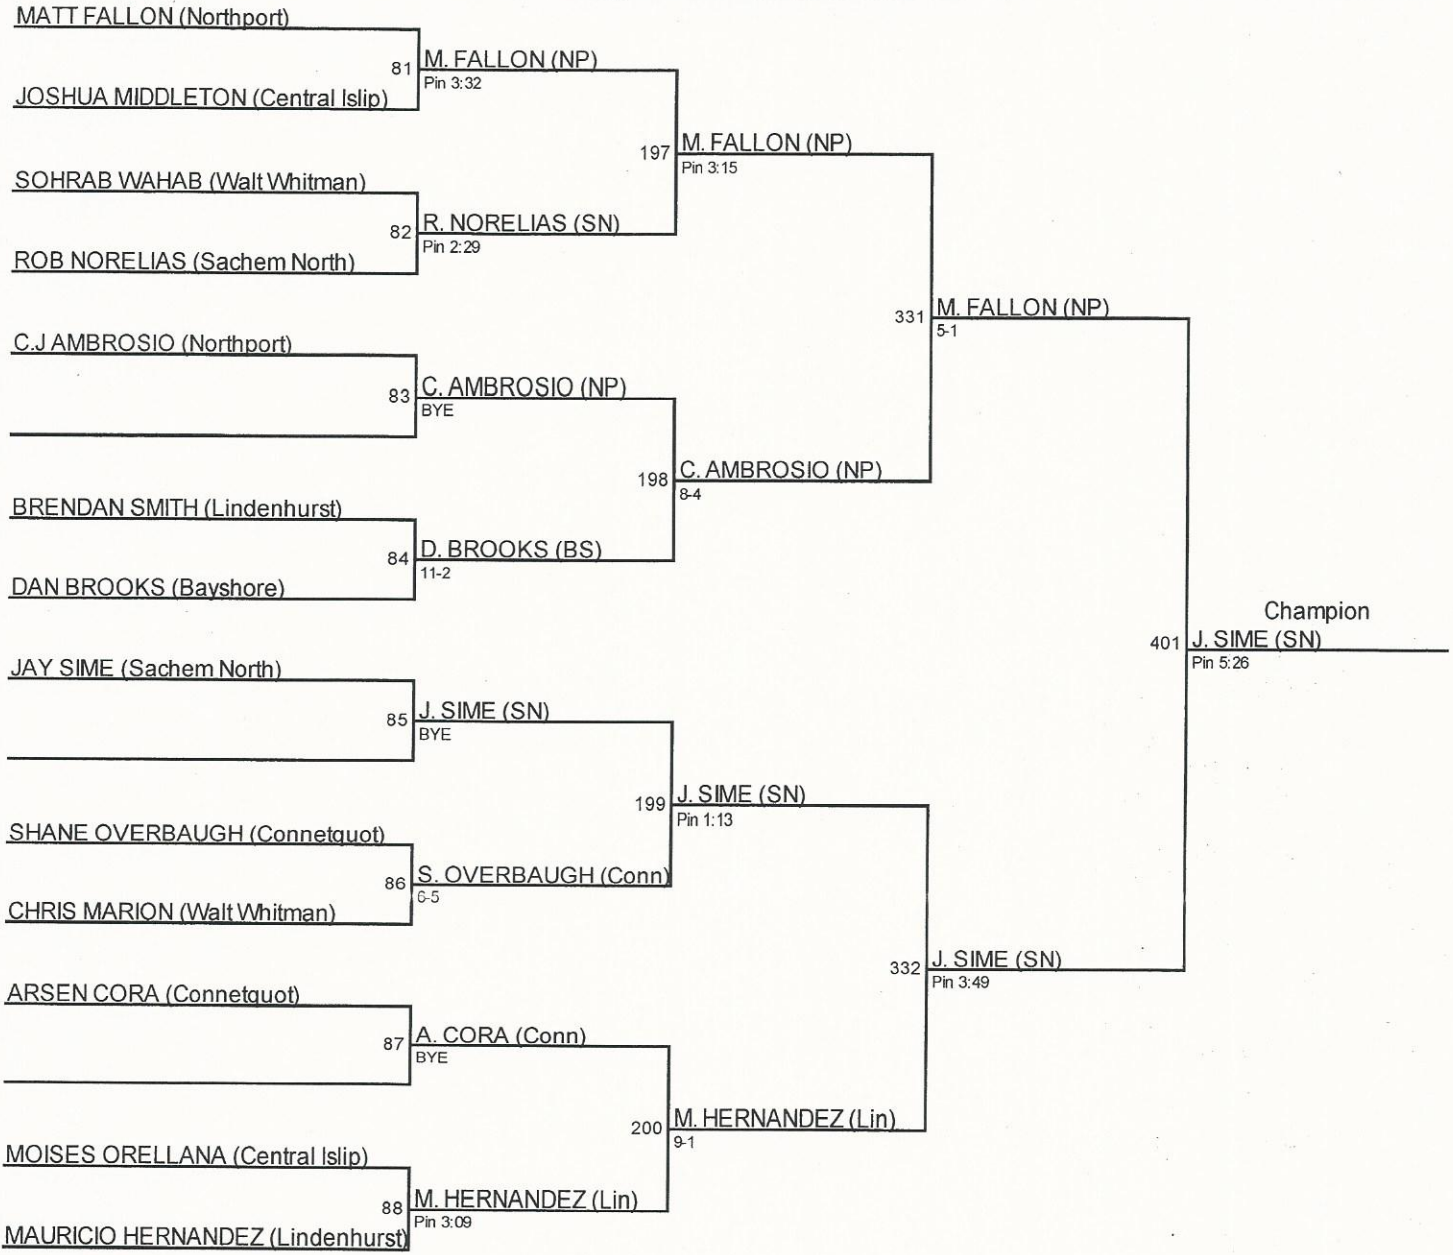

League 2 Tournament 2015 / 99

League 2 Tournament 2015 / 106

League 2 Tournament 2015 / 113

League 2 Tournament 2015 / 120

League 2 Tournament 2015 / 126

League 2 Tournament 2015 / 132

League 2 Tournament 2015 / 138

League 2 Tournament 2015 / 145

League 2 Tournament 2015 / 152

League 2 Tournament 2015 / 160

League 2 Tournament 2015 / 170

League 2 Tournament 2015 / 182

League 2 Tournament 2015 / 195

ANTHONY AVGI (Connetquot)

97 A. AVGI (Conn)
Pin 1:40

ANTHONY RODRIGUEZ (Central Islip)

213 A. AVGI (Conn)
Pin 5:50

RODRIGO ABRIGO (Walt Whitman)

98 A. BLYTHE (BS)
Pin 1:17

ANTOINE BLYTHE (Bayshore)

372 A. AVGI (Conn)
13-3
Champion

BILLY CUSACK (Northport)