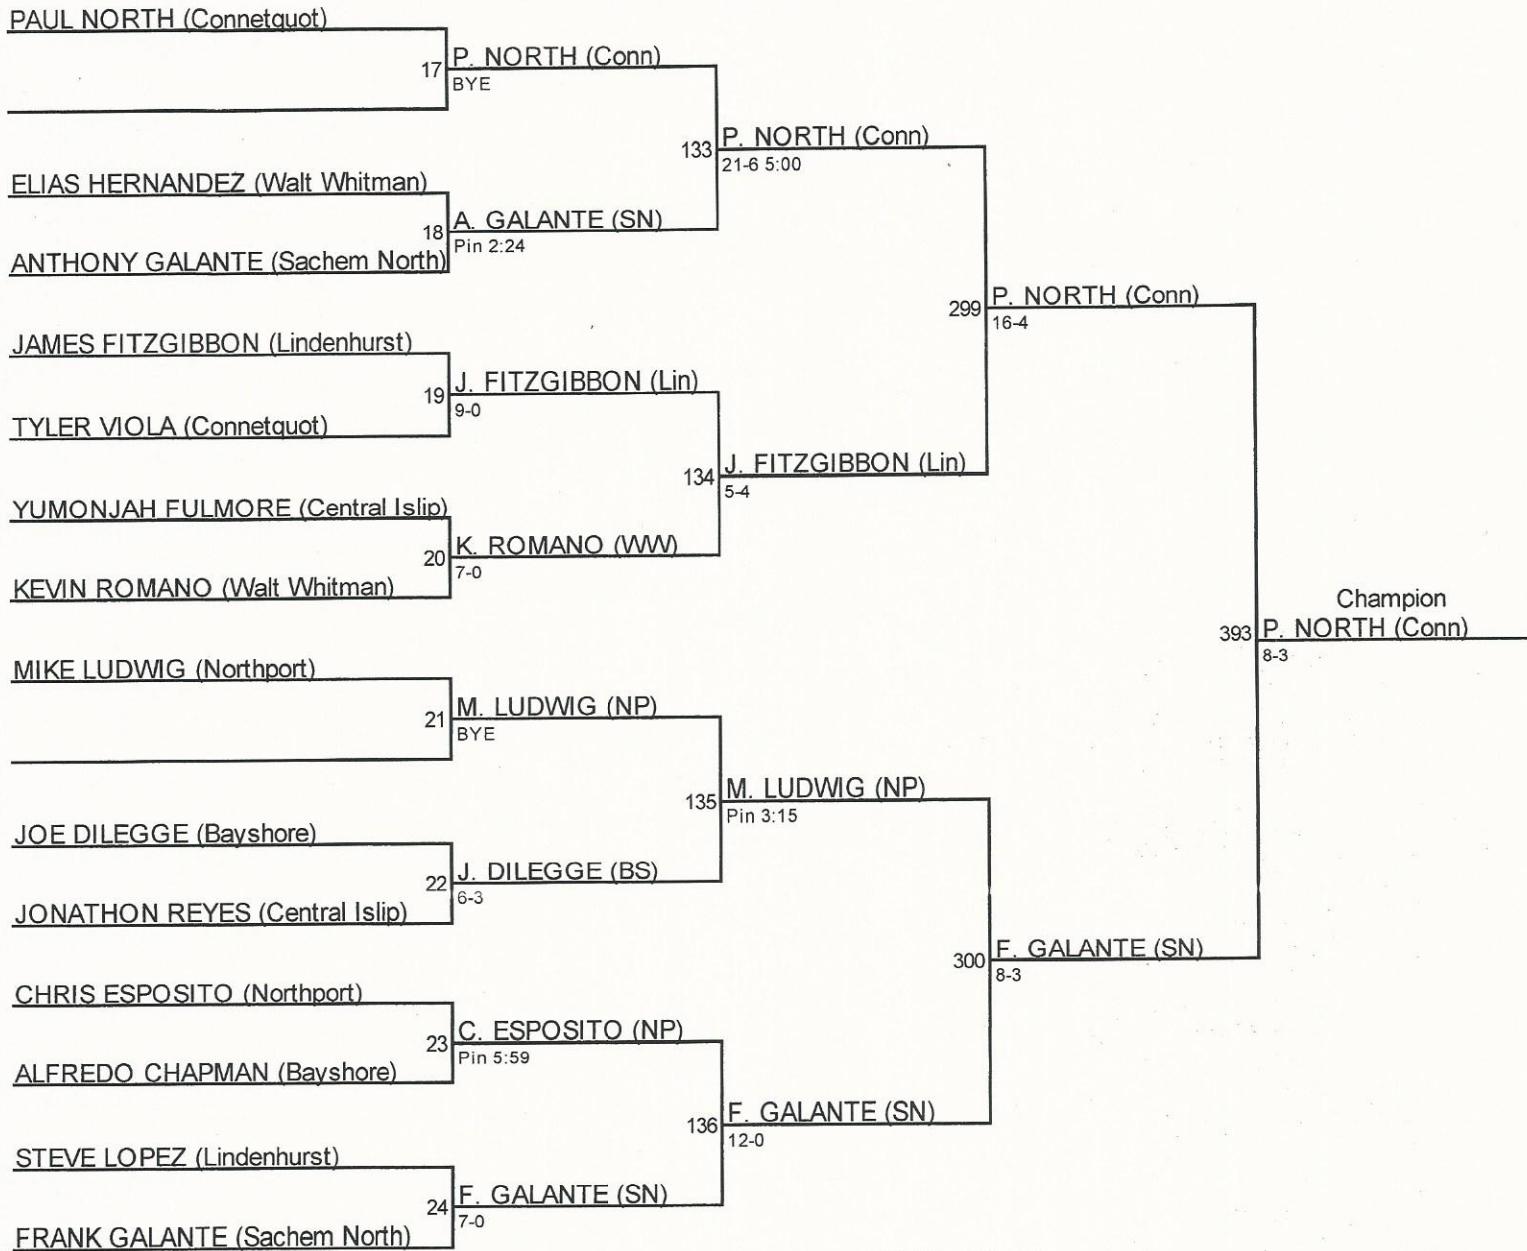

League 2 Tournament 2015 / 99

League 2 Tournament 2015 / 106

League 2 Tournament 2015 / 113

League 2 Tournament 2015 / 120

League 2 Tournament 2015 / 126

League 2 Tournament 2015 / 132

League 2 Tournament 2015 / 138

League 2 Tournament 2015 / 145

League 2 Tournament 2015 / 152

League 2 Tournament 2015 / 160

League 2 Tournament 2015 / 170

League 2 Tournament 2015 / 182

League 2 Tournament 2015 / 195

ANTHONY AVGI (Connetquot)

97 A. AVGI (Conn)
Pin 1:40

ANTHONY RODRIGUEZ (Central Islip)

213 A. AVGI (Conn)
Pin 5:50

RODRIGO ABRIGO (Walt Whitman)

98 A. BLYTHE (BS)
Pin 1:17

ANTOINE BLYTHE (Bayshore)

372 A. AVGI (Conn)
13-3
Champion

BILLY CUSACK (Northport)

99 B. CUSACK (NP)
Pin :27

BRANDON NUNEZ (Bayshore)

214 B. CUSACK (NP)
Pin 1:40

OSCAR CANALES (Central Islip)

100 D. MARION (WW)
Pin 2:45

DEVIN MARION (Walt Whitman)

D. MARION (WW)
L-214

ANTHONY RODRIGUEZ (Central Islip)
L-97