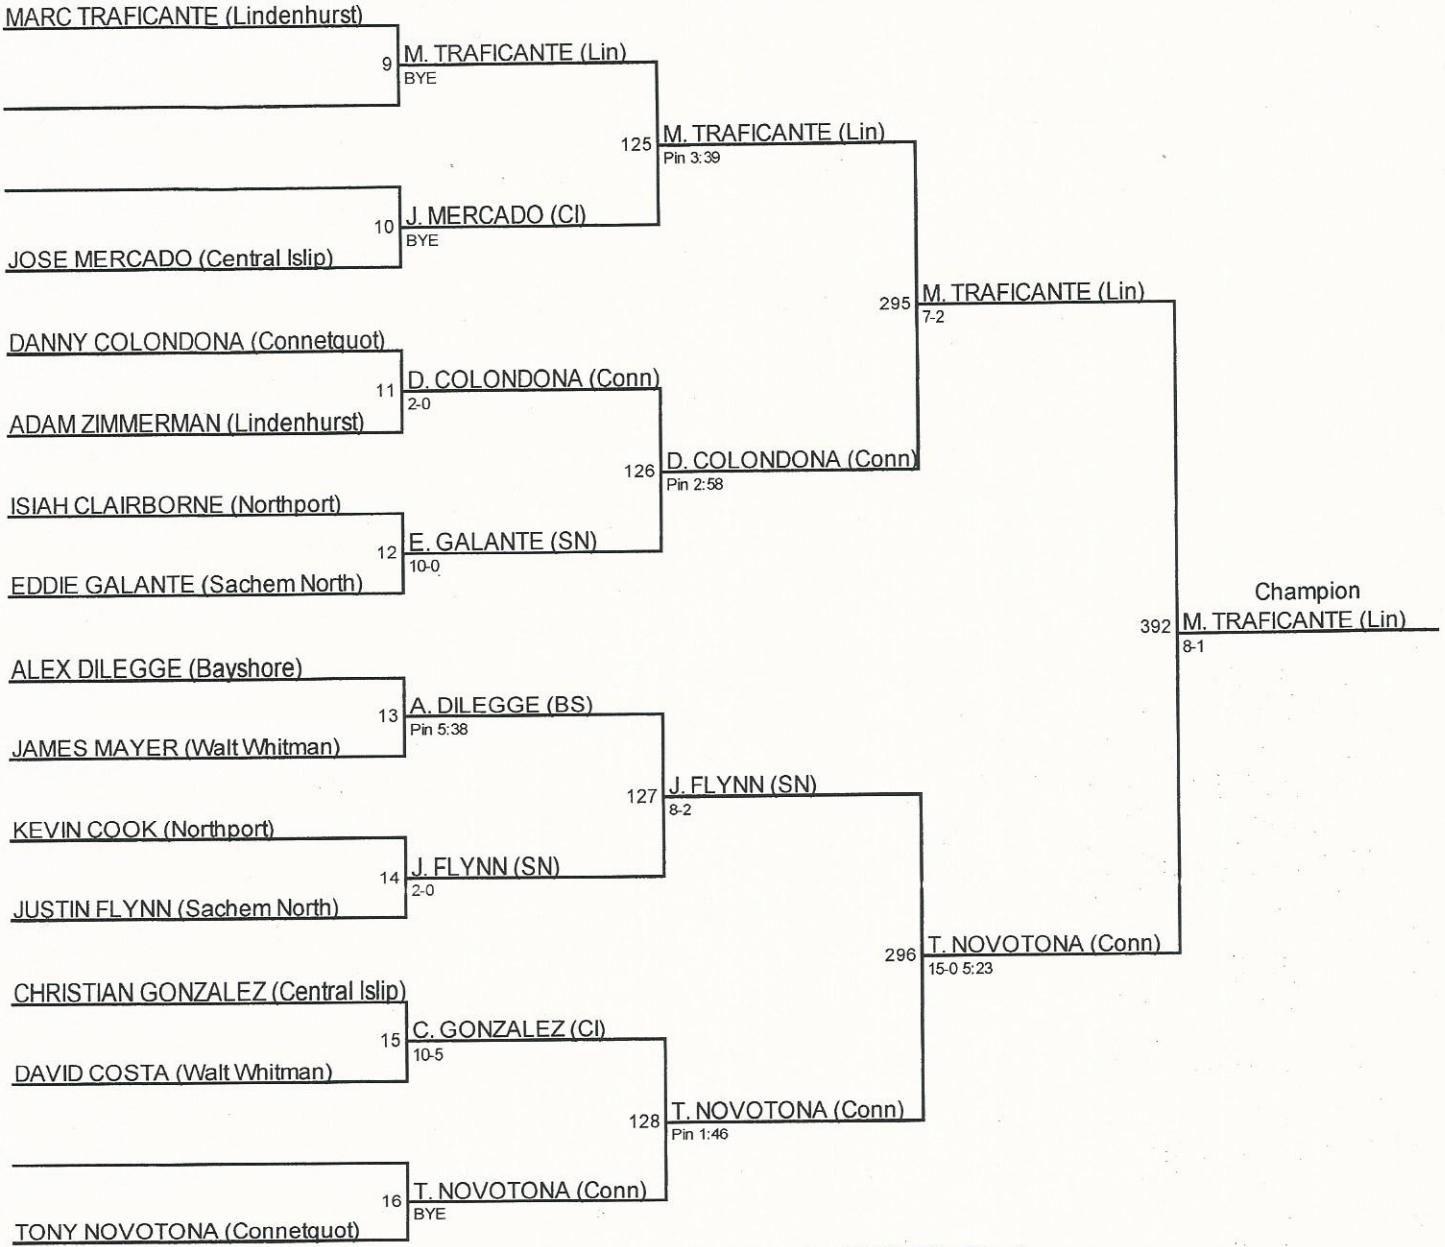

League 2 Tournament 2015 / 99

League 2 Tournament 2015 / 106

League 2 Tournament 2015 / 113

League 2 Tournament 2015 / 120

League 2 Tournament 2015 / 126

League 2 Tournament 2015 / 132

League 2 Tournament 2015 / 138

League 2 Tournament 2015 / 145

League 2 Tournament 2015 / 152

League 2 Tournament 2015 / 160

League 2 Tournament 2015 / 170

League 2 Tournament 2015 / 182

League 2 Tournament 2015 / 195

ANTHONY AVGI (Connetquot)

97 A. AVGI (Conn)
Pin 1:40

ANTHONY RODRIGUEZ (Central Islip)

213 A. AVGI (Conn)
Pin 5:50

RODRIGO ABRIGO (Walt Whitman)

98 A. BLYTHE (BS)
Pin 1:17

ANTOINE BLYTHE (Bayshore)

372 A. AVGI (Conn)
13-3
Champion

BILLY CUSACK (Northport)