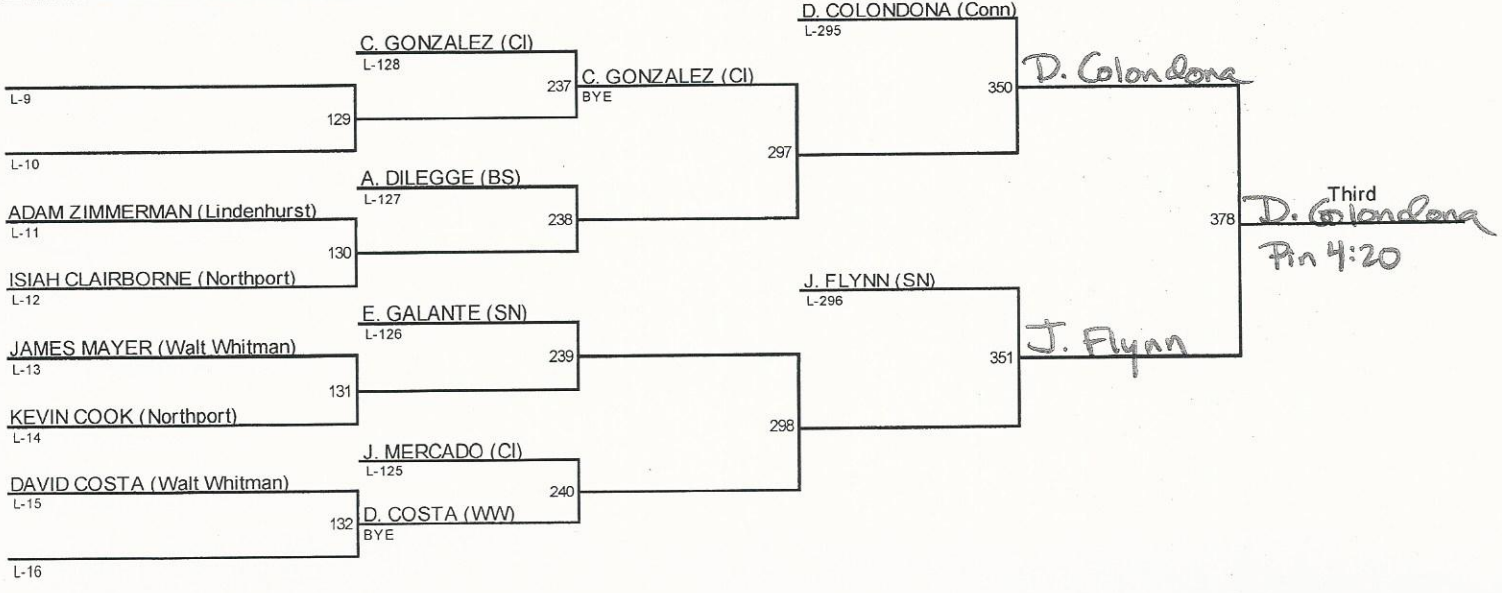

League 2 Tournament 2015 / 99

League 2 Tournament 2015 / 106

League 2 Tournament 2015 / 113

League 2 Tournament 2015 / 120

League 2 Tournament 2015 / 126

League 2 Tournament 2015 / 132

League 2 Tournament 2015 / 138

League 2 Tournament 2015 / 145

League 2 Tournament 2015 / 152

League 2 Tournament 2015 / 160

League 2 Tournament 2015 / 170

League 2 Tournament 2015 / 182

League 2 Tournament 2015 / 195

ANTHONY AVGI (Connetquot)

97 A. AVGI (Conn)
Pin 1:40

ANTHONY RODRIGUEZ (Central Islip)

213 A. AVGI (Conn)
Pin 5:50

RODRIGO ABRIGO (Walt Whitman)

98 A. BLYTHE (BS)
Pin 1:17

ANTOINE BLYTHE (Bayshore)

372 A. AVGI (Conn)
13-3
Champion

BILLY CUSACK (Northport)