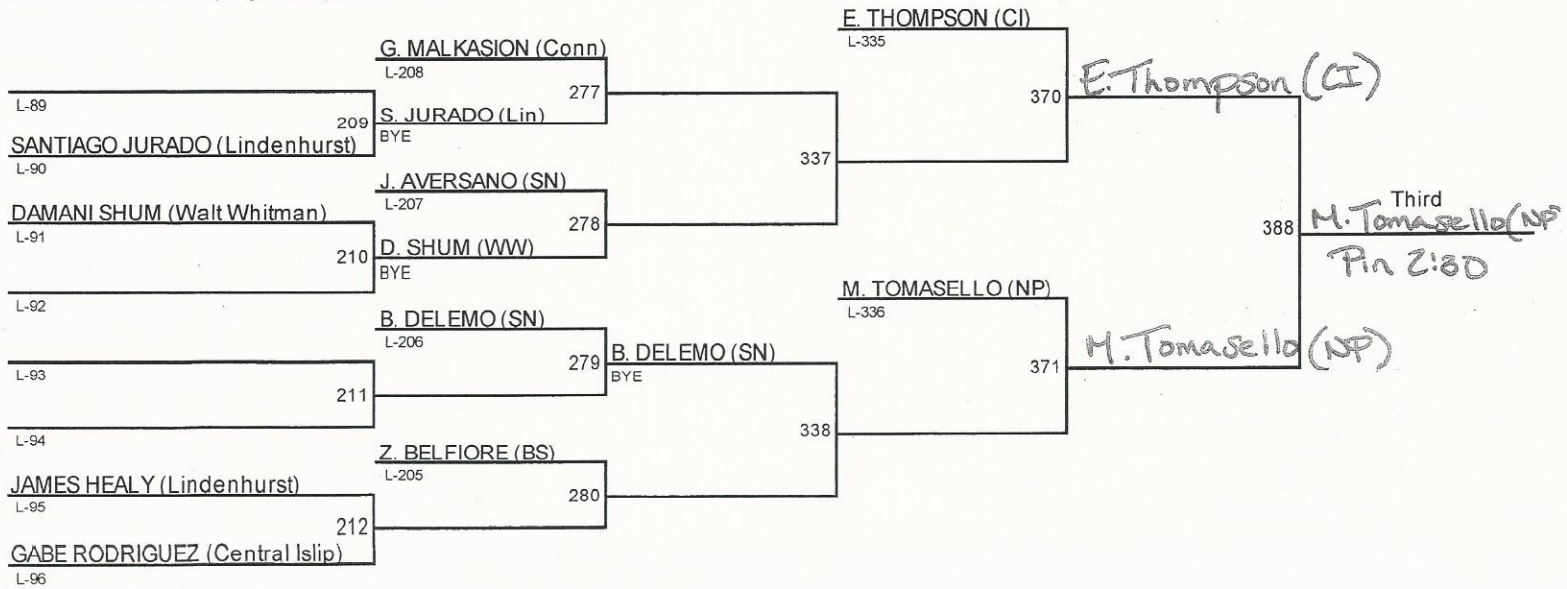

League 2 Tournament 2015 / 145

League 2 Tournament 2015 / 152

League 2 Tournament 2015 / 160

League 2 Tournament 2015 / 170

League 2 Tournament 2015 / 182

League 2 Tournament 2015 / 195

ANTHONY AVGI (Connetquot)

97 A. AVGI (Conn)
Pin 1:40

ANTHONY RODRIGUEZ (Central Islip)

213 A. AVGI (Conn)
Pin 5:50

RODRIGO ABRIGO (Walt Whitman)

98 A. BLYTHE (BS)
Pin 1:17

ANTOINE BLYTHE (Bayshore)

372 A. AVGI (Conn)
13-3
Champion

BILLY CUSACK (Northport)