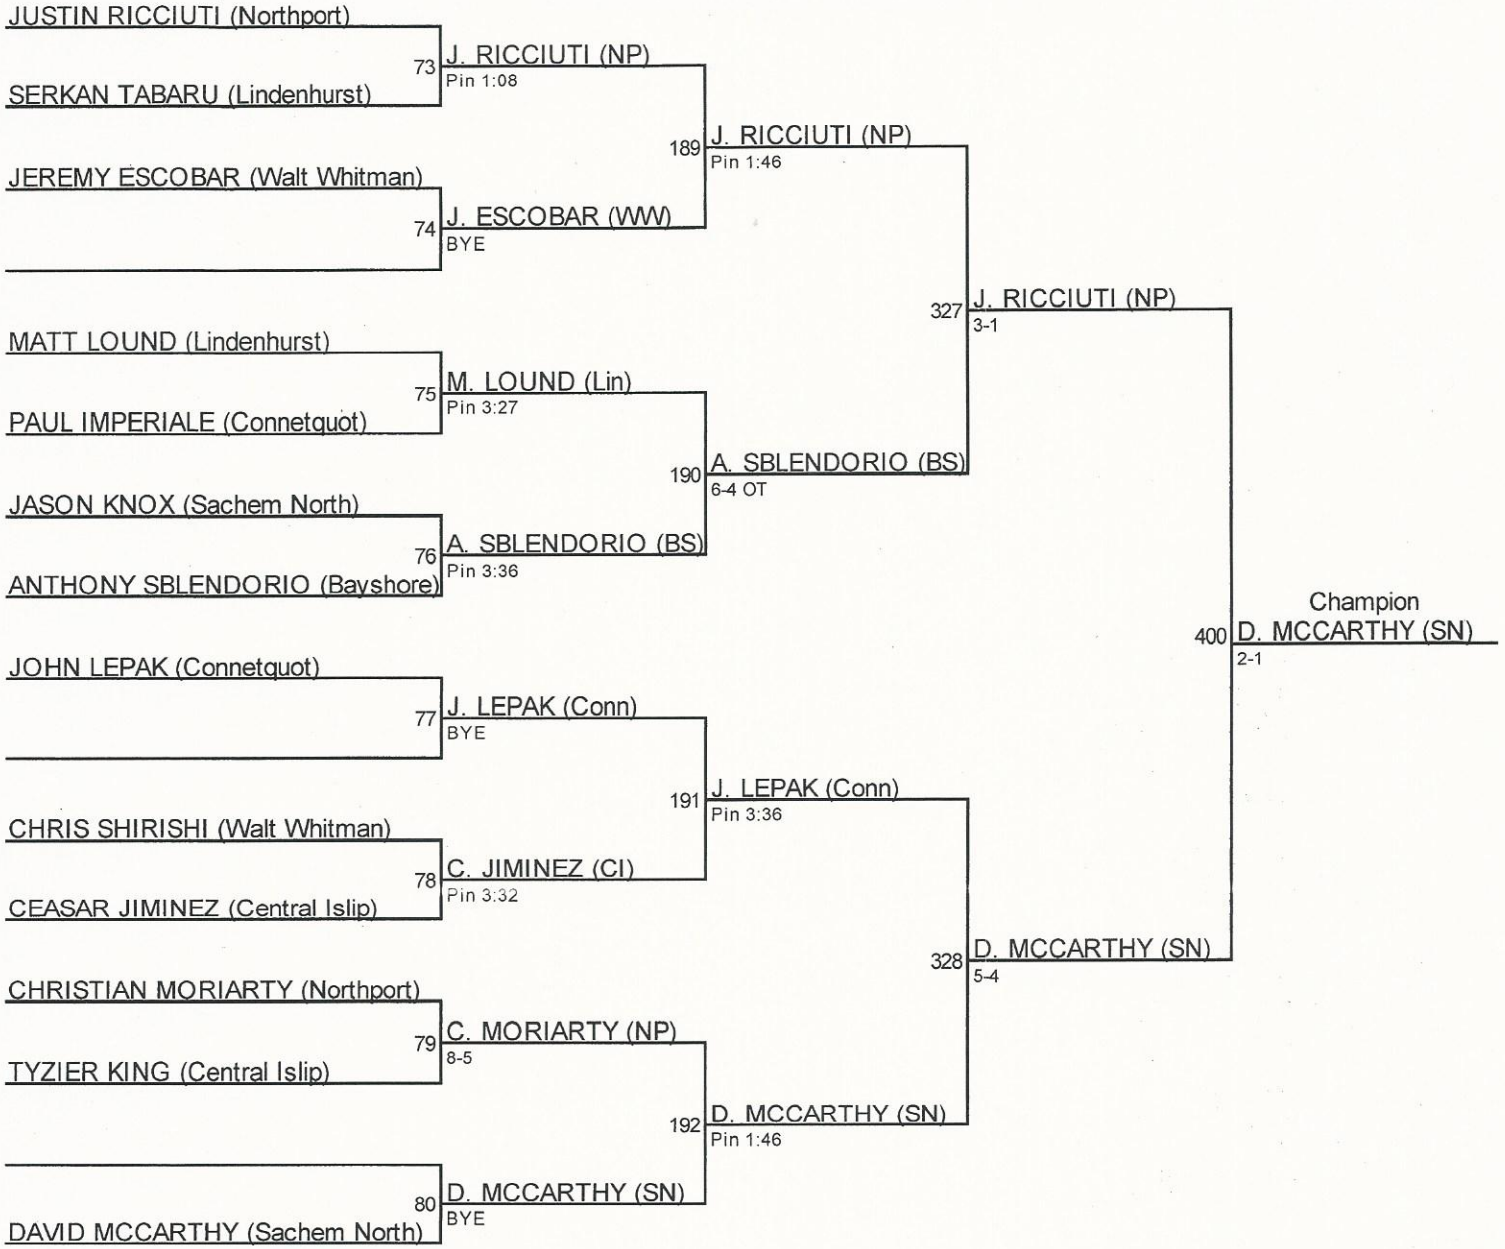

League 2 Tournament 2015 / 99

League 2 Tournament 2015 / 106

League 2 Tournament 2015 / 113

League 2 Tournament 2015 / 120

League 2 Tournament 2015 / 126

League 2 Tournament 2015 / 132

League 2 Tournament 2015 / 138

League 2 Tournament 2015 / 145

League 2 Tournament 2015 / 152

League 2 Tournament 2015 / 160

League 2 Tournament 2015 / 170

League 2 Tournament 2015 / 182

League 2 Tournament 2015 / 195

ANTHONY AVGI (Connetquot)

97 A. AVGI (Conn)
Pin 1:40

ANTHONY RODRIGUEZ (Central Islip)

213 A. AVGI (Conn)
Pin 5:50

RODRIGO ABRIGO (Walt Whitman)

98 A. BLYTHE (BS)
Pin 1:17

ANTOINE BLYTHE (Bayshore)

372 A. AVGI (Conn)
13-3
Champion

BILLY CUSACK (Northport)