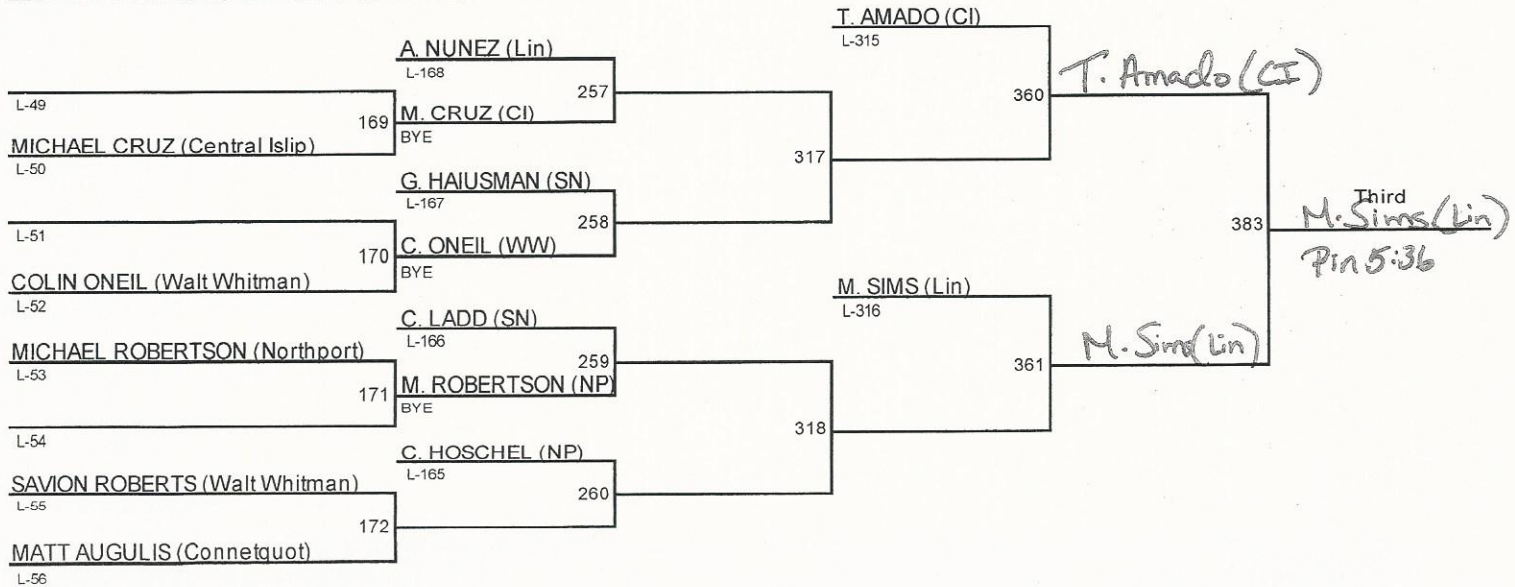

League 2 Tournament 2015 / 99

League 2 Tournament 2015 / 106

League 2 Tournament 2015 / 113

League 2 Tournament 2015 / 120

League 2 Tournament 2015 / 126

League 2 Tournament 2015 / 132

League 2 Tournament 2015 / 138

League 2 Tournament 2015 / 145

League 2 Tournament 2015 / 152

League 2 Tournament 2015 / 160

League 2 Tournament 2015 / 170

League 2 Tournament 2015 / 182

League 2 Tournament 2015 / 195

ANTHONY AVGI (Connetquot)

97 A. AVGI (Conn)
Pin 1:40

ANTHONY RODRIGUEZ (Central Islip)

213 A. AVGI (Conn)
Pin 5:50

RODRIGO ABRIGO (Walt Whitman)

98 A. BLYTHE (BS)
Pin 1:17

ANTOINE BLYTHE (Bayshore)

372 A. AVGI (Conn)
13-3
Champion

BILLY CUSACK (Northport)