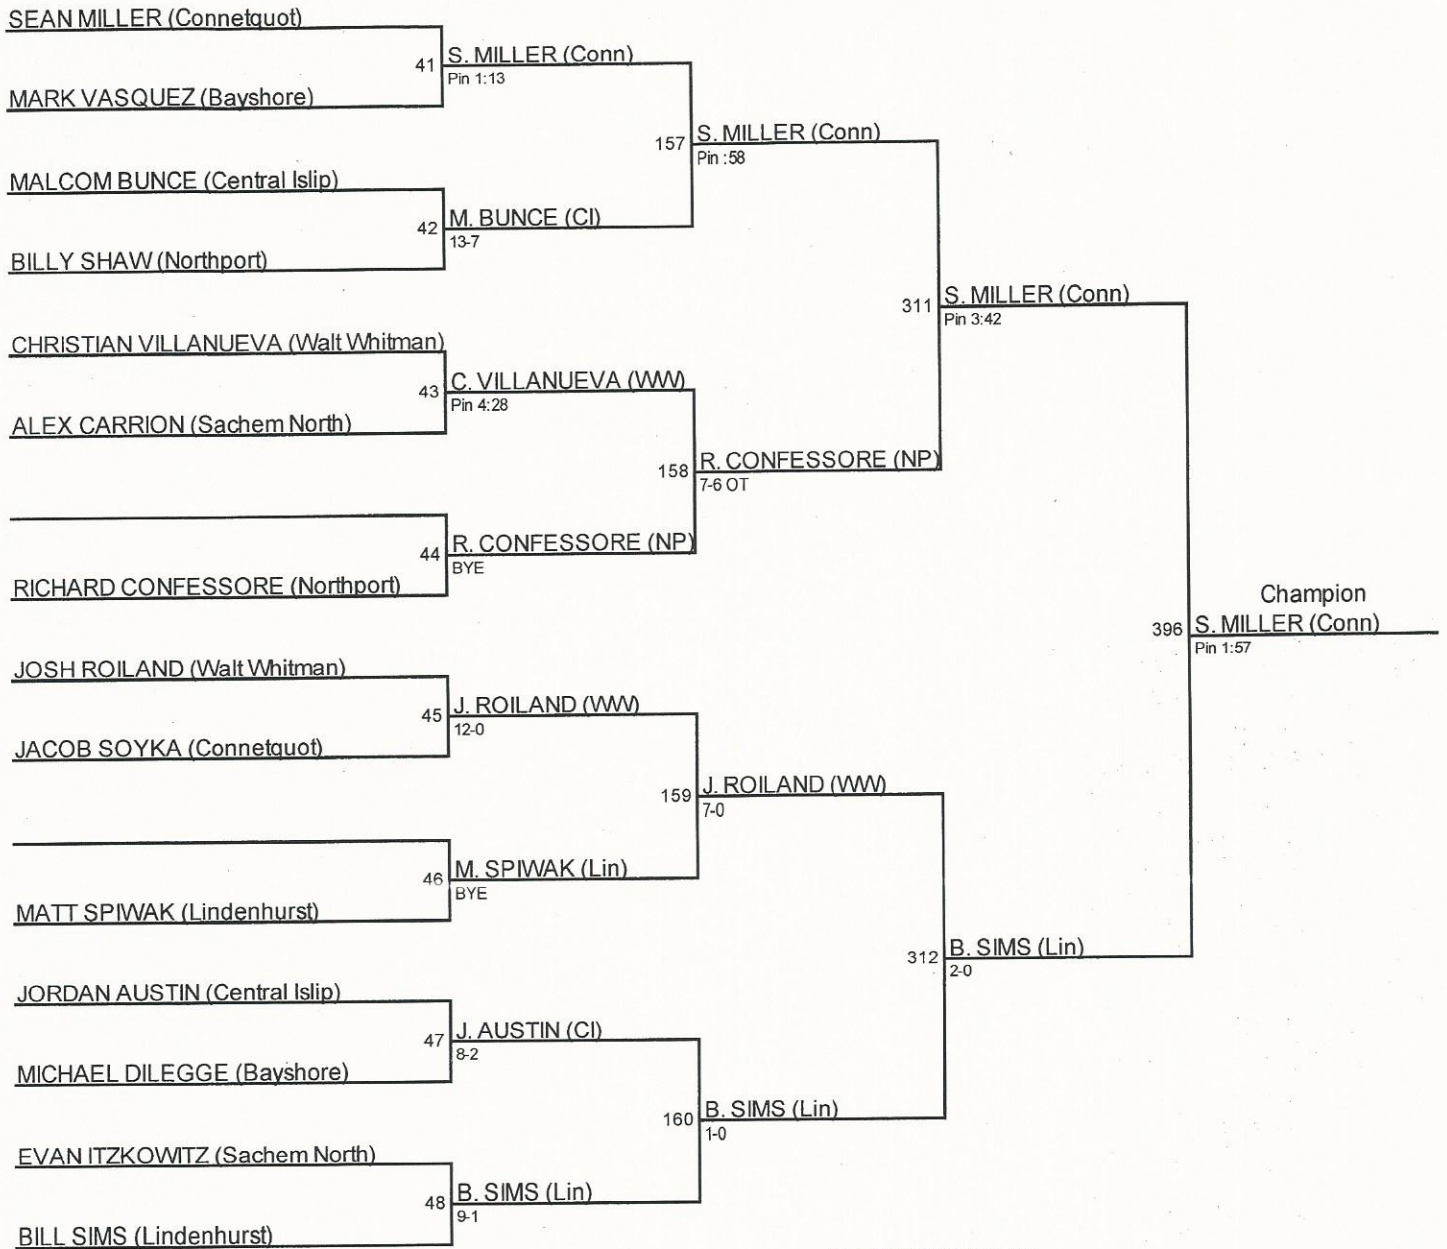

League 2 Tournament 2015 / 99

League 2 Tournament 2015 / 106

League 2 Tournament 2015 / 113

League 2 Tournament 2015 / 120

League 2 Tournament 2015 / 126

League 2 Tournament 2015 / 132

League 2 Tournament 2015 / 138

League 2 Tournament 2015 / 145

League 2 Tournament 2015 / 152

League 2 Tournament 2015 / 160

League 2 Tournament 2015 / 170

League 2 Tournament 2015 / 182

League 2 Tournament 2015 / 195

ANTHONY AVGI (Connetquot)

97 A. AVGI (Conn)
Pin 1:40

ANTHONY RODRIGUEZ (Central Islip)

213 A. AVGI (Conn)
Pin 5:50

RODRIGO ABRIGO (Walt Whitman)

98 A. BLYTHE (BS)
Pin 1:17

ANTOINE BLYTHE (Bayshore)

372 A. AVGI (Conn)
13-3
Champion

BILLY CUSACK (Northport)