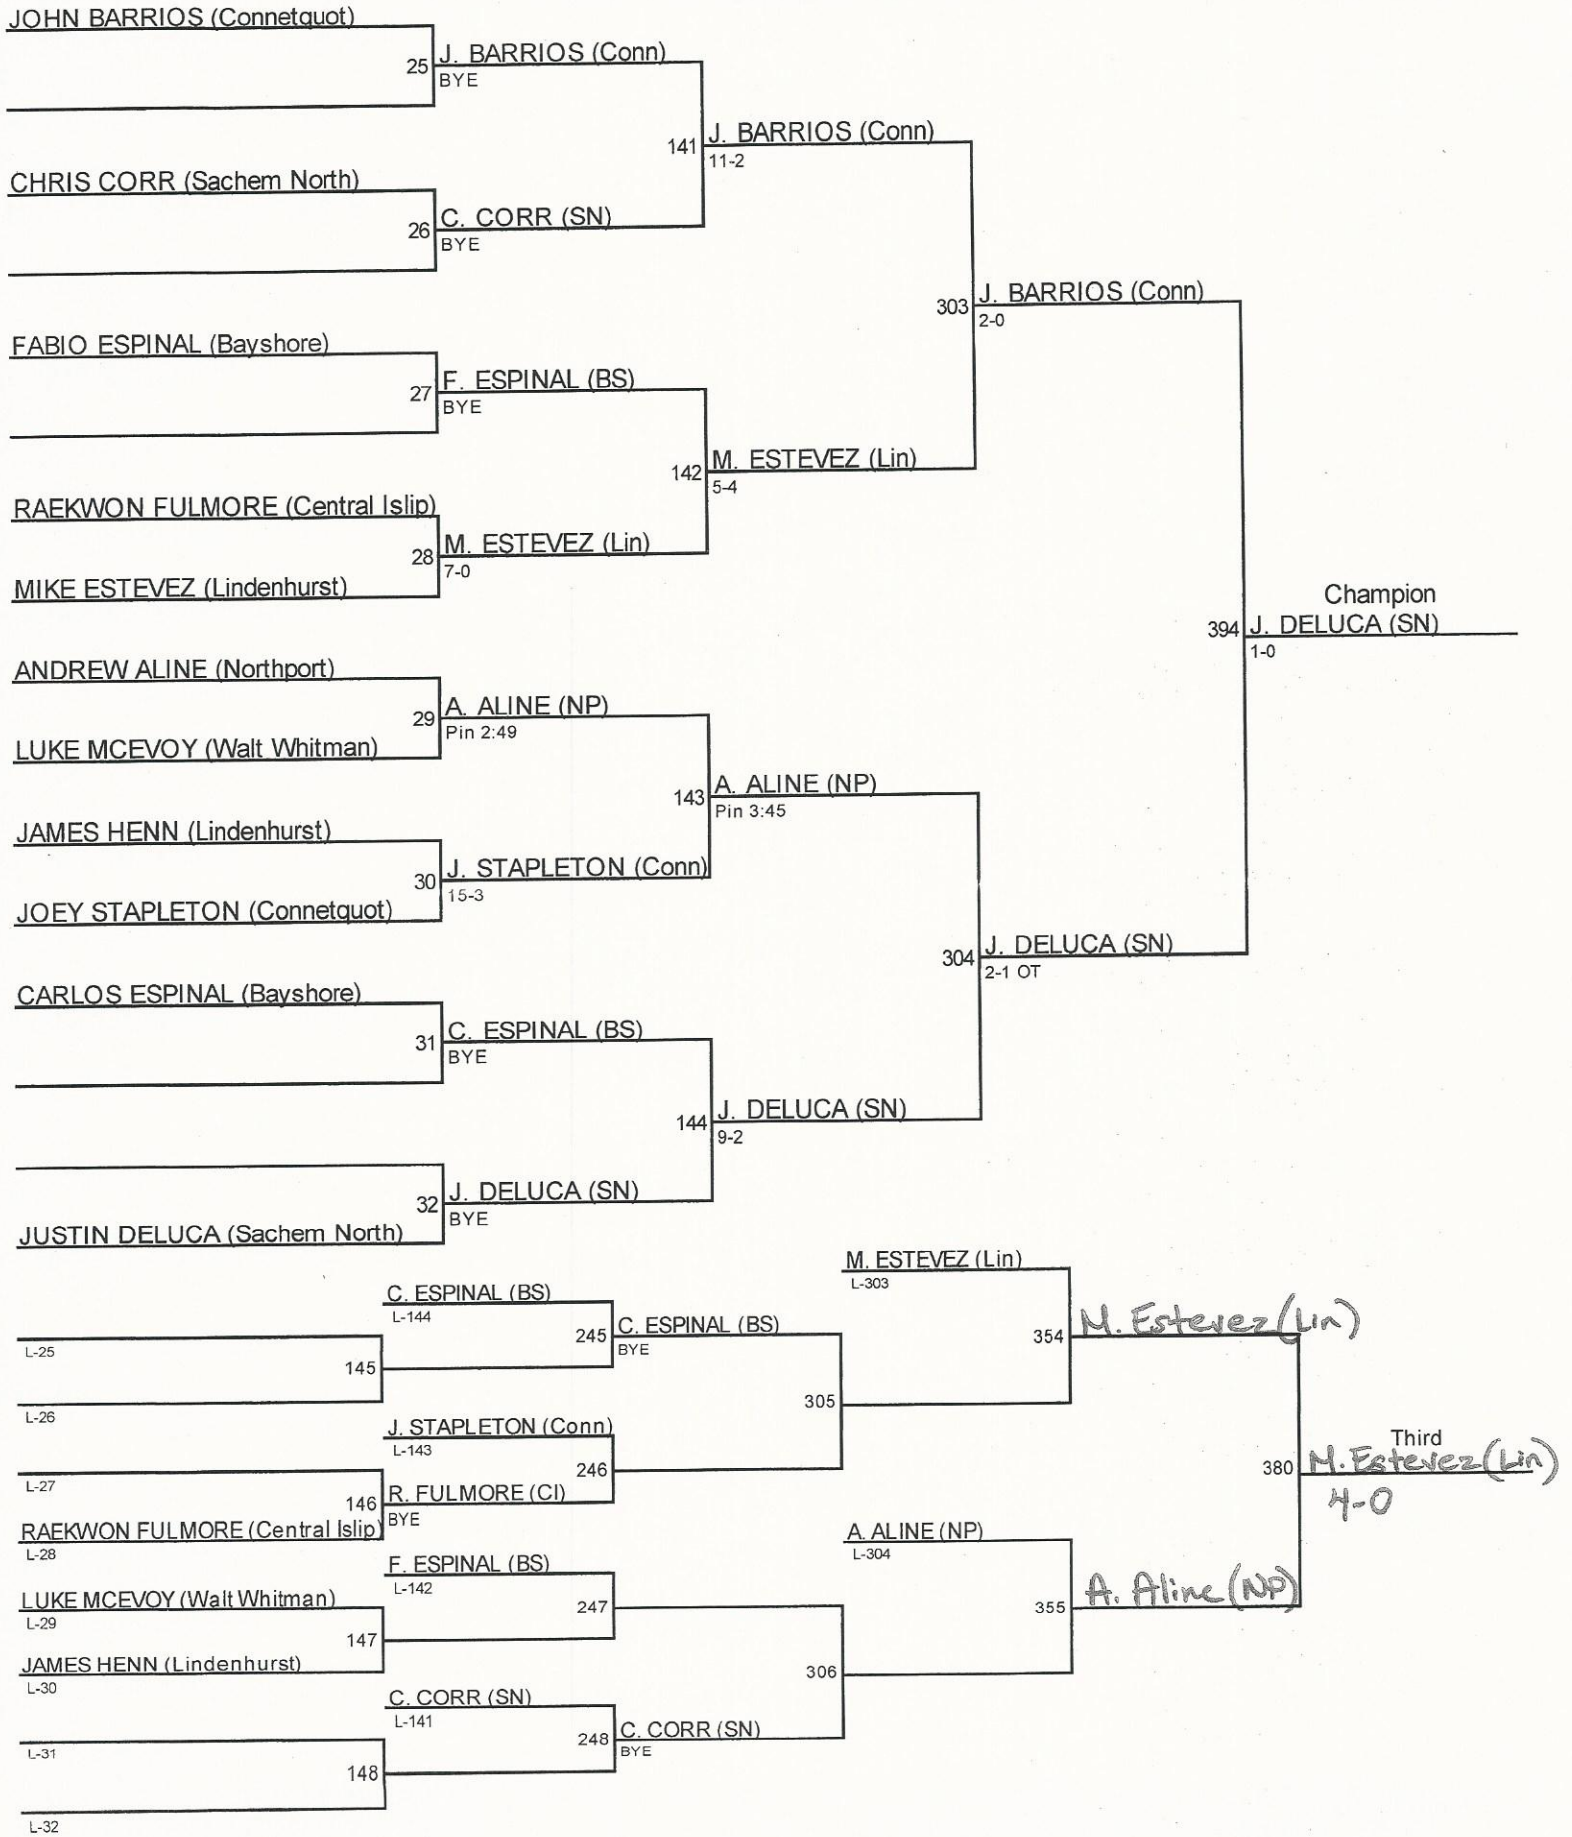

League 2 Tournament 2015 / 99

League 2 Tournament 2015 / 106

League 2 Tournament 2015 / 113

League 2 Tournament 2015 / 120

League 2 Tournament 2015 / 126

League 2 Tournament 2015 / 132

League 2 Tournament 2015 / 138

League 2 Tournament 2015 / 145

League 2 Tournament 2015 / 152

League 2 Tournament 2015 / 160

League 2 Tournament 2015 / 170

League 2 Tournament 2015 / 182

League 2 Tournament 2015 / 195

ANTHONY AVGI (Connetquot)

97 A. AVGI (Conn)
Pin 1:40

ANTHONY RODRIGUEZ (Central Islip)

213 A. AVGI (Conn)
Pin 5:50

RODRIGO ABRIGO (Walt Whitman)

98 A. BLYTHE (BS)
Pin 1:17

ANTOINE BLYTHE (Bayshore)

372 A. AVGI (Conn)
13-3
Champion

BILLY CUSACK (Northport)