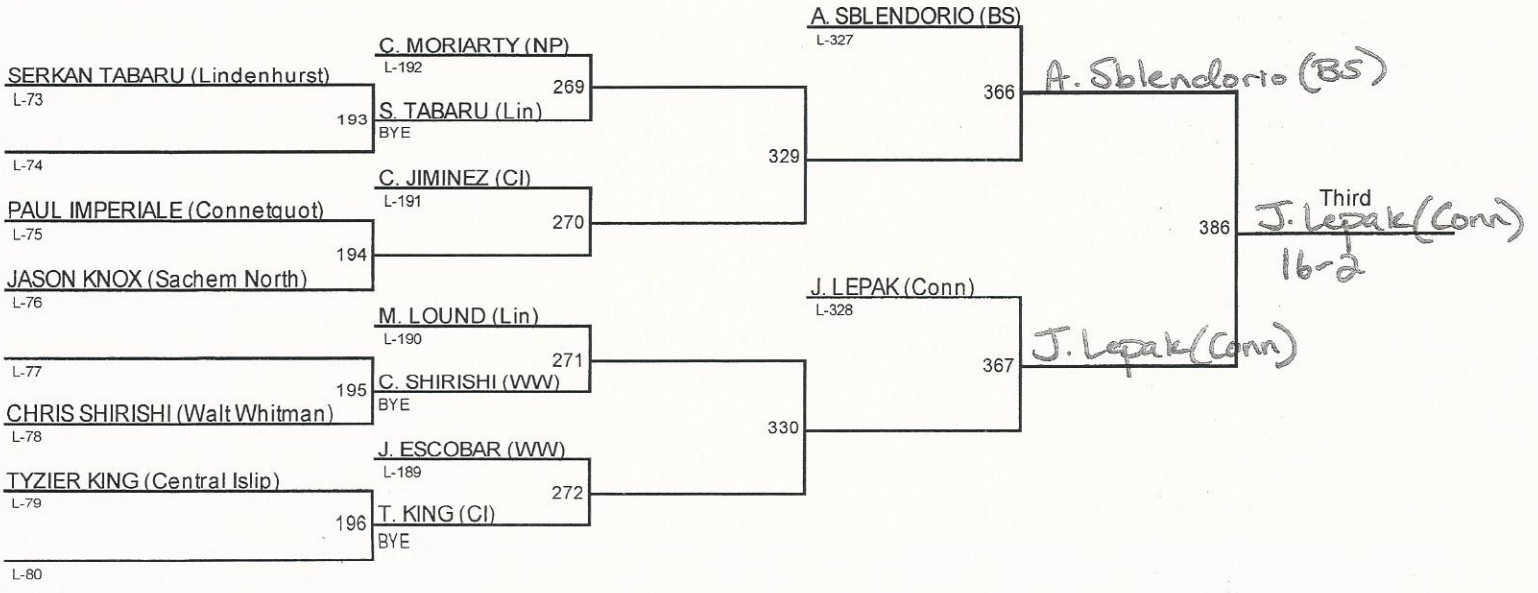

League 2 Tournament 2015 / 99

League 2 Tournament 2015 / 106

League 2 Tournament 2015 / 113

League 2 Tournament 2015 / 120

League 2 Tournament 2015 / 126

League 2 Tournament 2015 / 132

League 2 Tournament 2015 / 138

League 2 Tournament 2015 / 145

League 2 Tournament 2015 / 152

League 2 Tournament 2015 / 160

League 2 Tournament 2015 / 170

League 2 Tournament 2015 / 182

League 2 Tournament 2015 / 195

ANTHONY AVGI (Connetquot)

97 A. AVGI (Conn)
Pin 1:40

ANTHONY RODRIGUEZ (Central Islip)

213 A. AVGI (Conn)
Pin 5:50

RODRIGO ABRIGO (Walt Whitman)

98 A. BLYTHE (BS)
Pin 1:17

ANTOINE BLYTHE (Bayshore)

372 A. AVGI (Conn)
13-3
Champion

BILLY CUSACK (Northport)