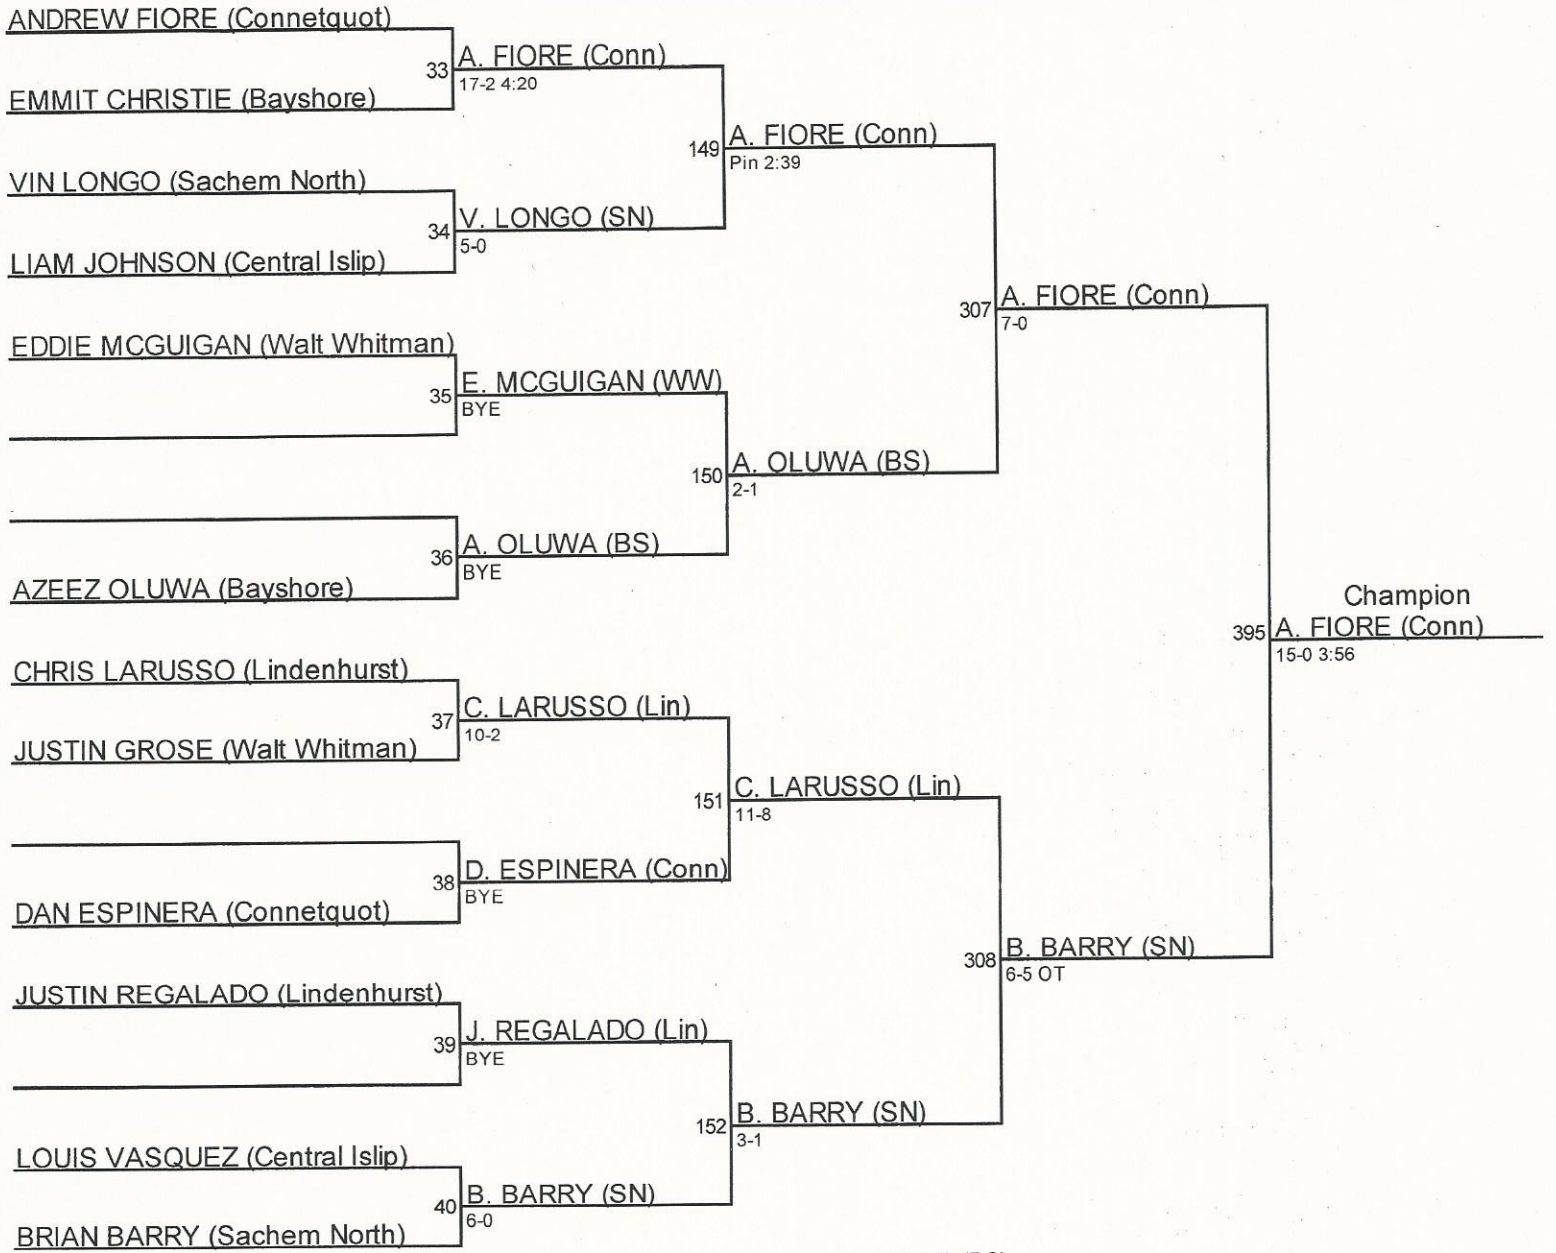

League 2 Tournament 2015 / 99

League 2 Tournament 2015 / 106

League 2 Tournament 2015 / 113

League 2 Tournament 2015 / 120

League 2 Tournament 2015 / 126

League 2 Tournament 2015 / 132

League 2 Tournament 2015 / 138

League 2 Tournament 2015 / 145

League 2 Tournament 2015 / 152

League 2 Tournament 2015 / 160

League 2 Tournament 2015 / 170

League 2 Tournament 2015 / 182

League 2 Tournament 2015 / 195

ANTHONY AVGI (Connetquot)

97 A. AVGI (Conn)
Pin 1:40

ANTHONY RODRIGUEZ (Central Islip)

213 A. AVGI (Conn)
Pin 5:50

RODRIGO ABRIGO (Walt Whitman)

98 A. BLYTHE (BS)
Pin 1:17

ANTOINE BLYTHE (Bayshore)

372 A. AVGI (Conn)
13-3
Champion

BILLY CUSACK (Northport)