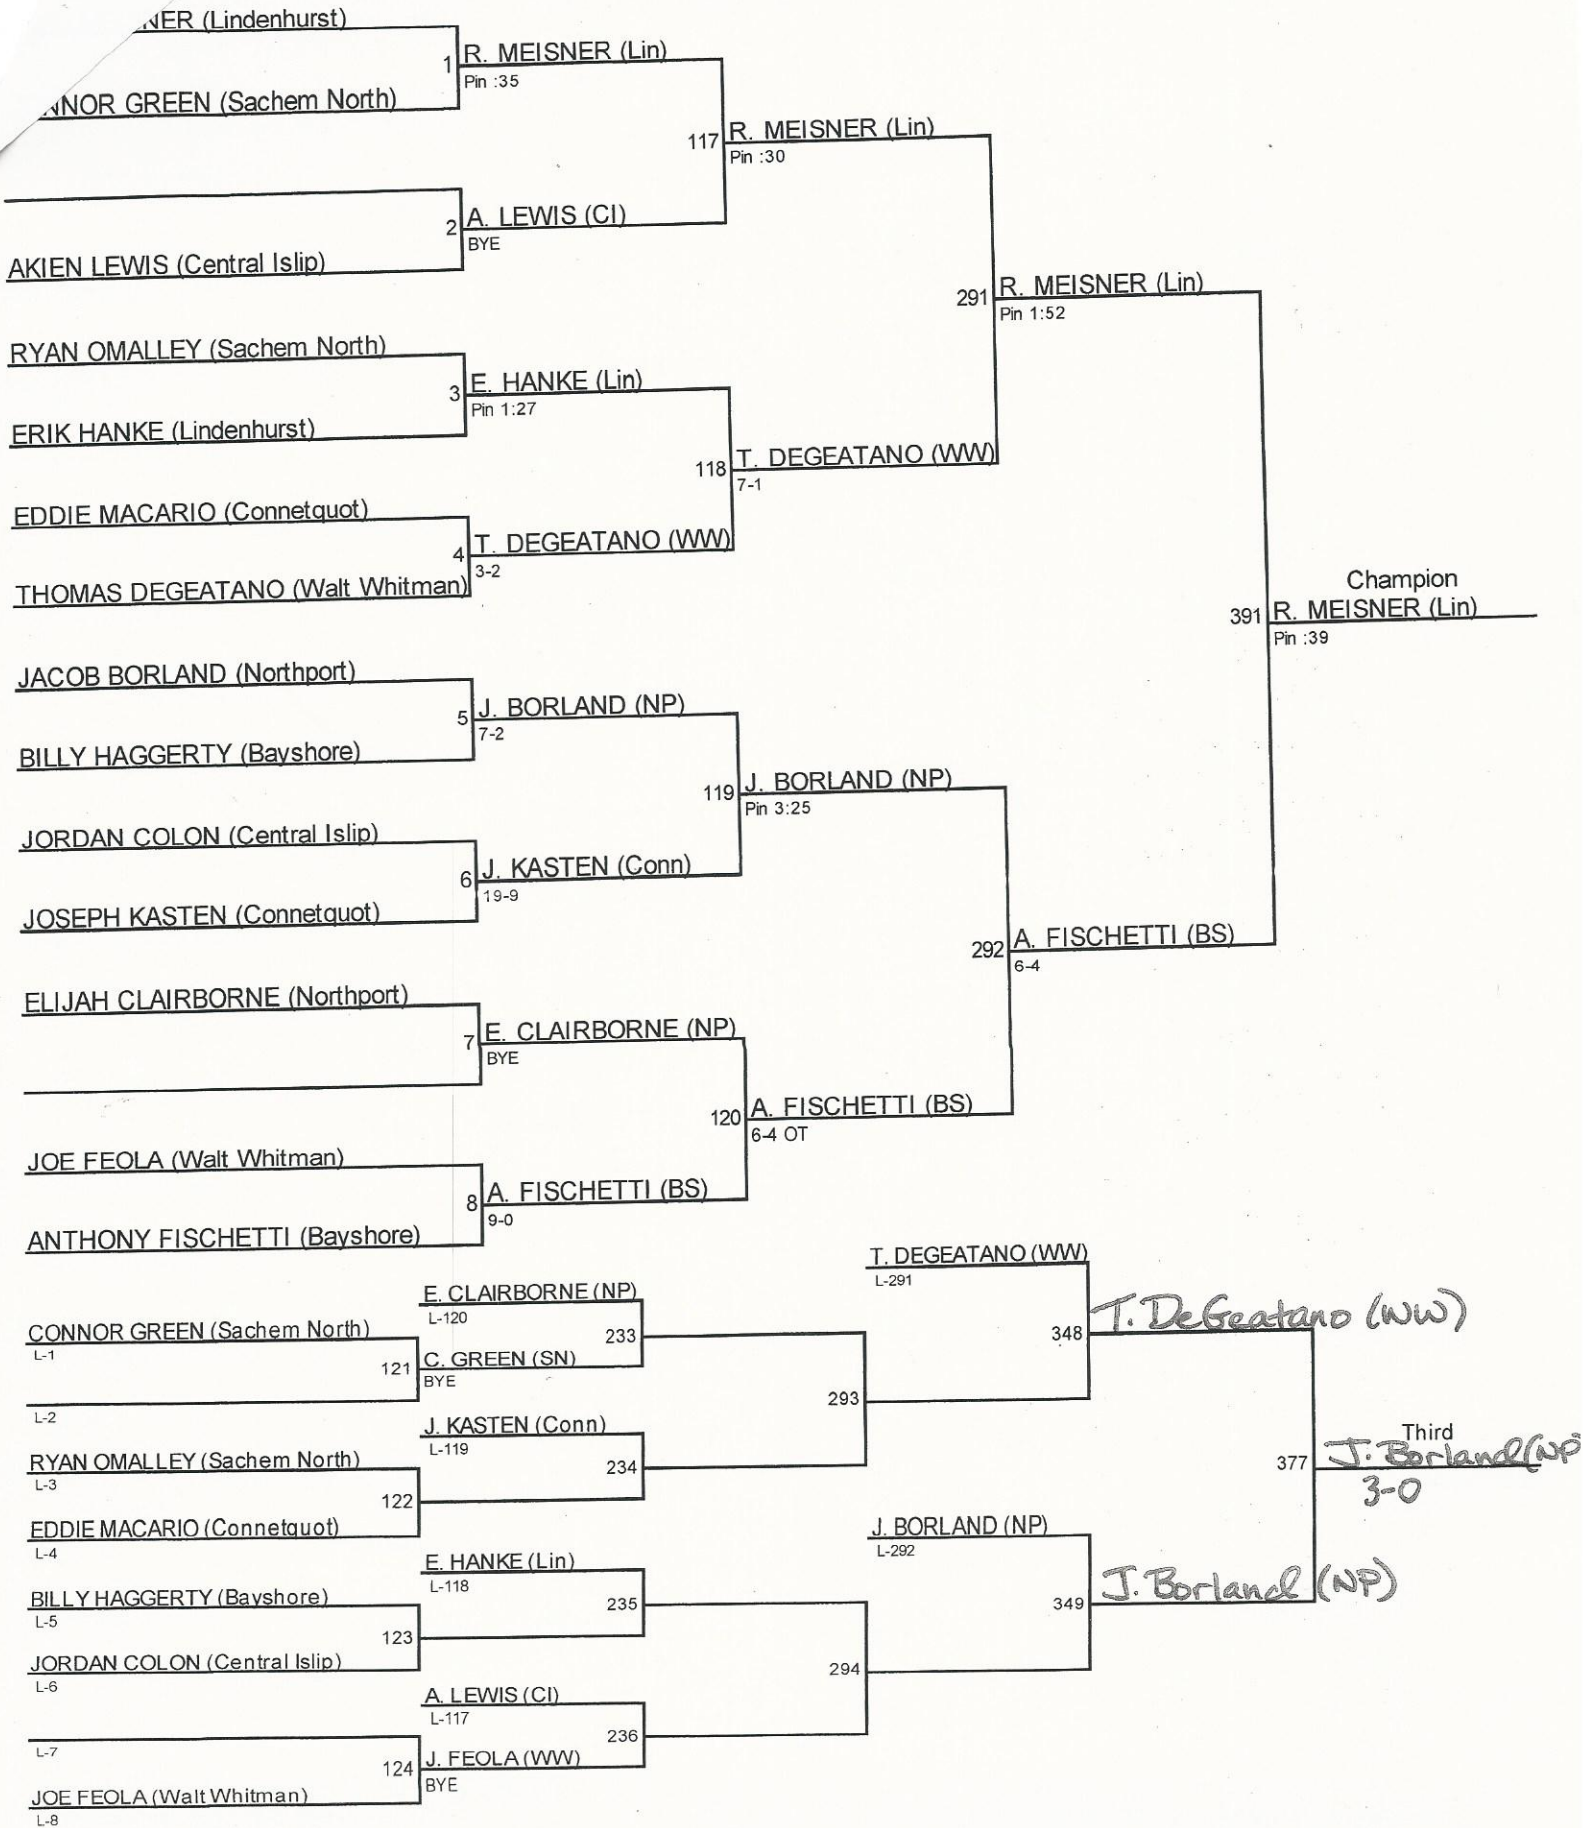

League 2 Tournament 2015 / 99

League 2 Tournament 2015 / 106

League 2 Tournament 2015 / 113

League 2 Tournament 2015 / 120

League 2 Tournament 2015 / 126

League 2 Tournament 2015 / 132

League 2 Tournament 2015 / 138

League 2 Tournament 2015 / 145

League 2 Tournament 2015 / 152

League 2 Tournament 2015 / 160

League 2 Tournament 2015 / 170

League 2 Tournament 2015 / 182

League 2 Tournament 2015 / 195

ANTHONY AVGI (Connetquot)

97 A. AVGI (Conn)
Pin 1:40

ANTHONY RODRIGUEZ (Central Islip)

213 A. AVGI (Conn)
Pin 5:50

RODRIGO ABRIGO (Walt Whitman)

98 A. BLYTHE (BS)
Pin 1:17

ANTOINE BLYTHE (Bayshore)

372 A. AVGI (Conn)
13-3
Champion

BILLY CUSACK (Northport)