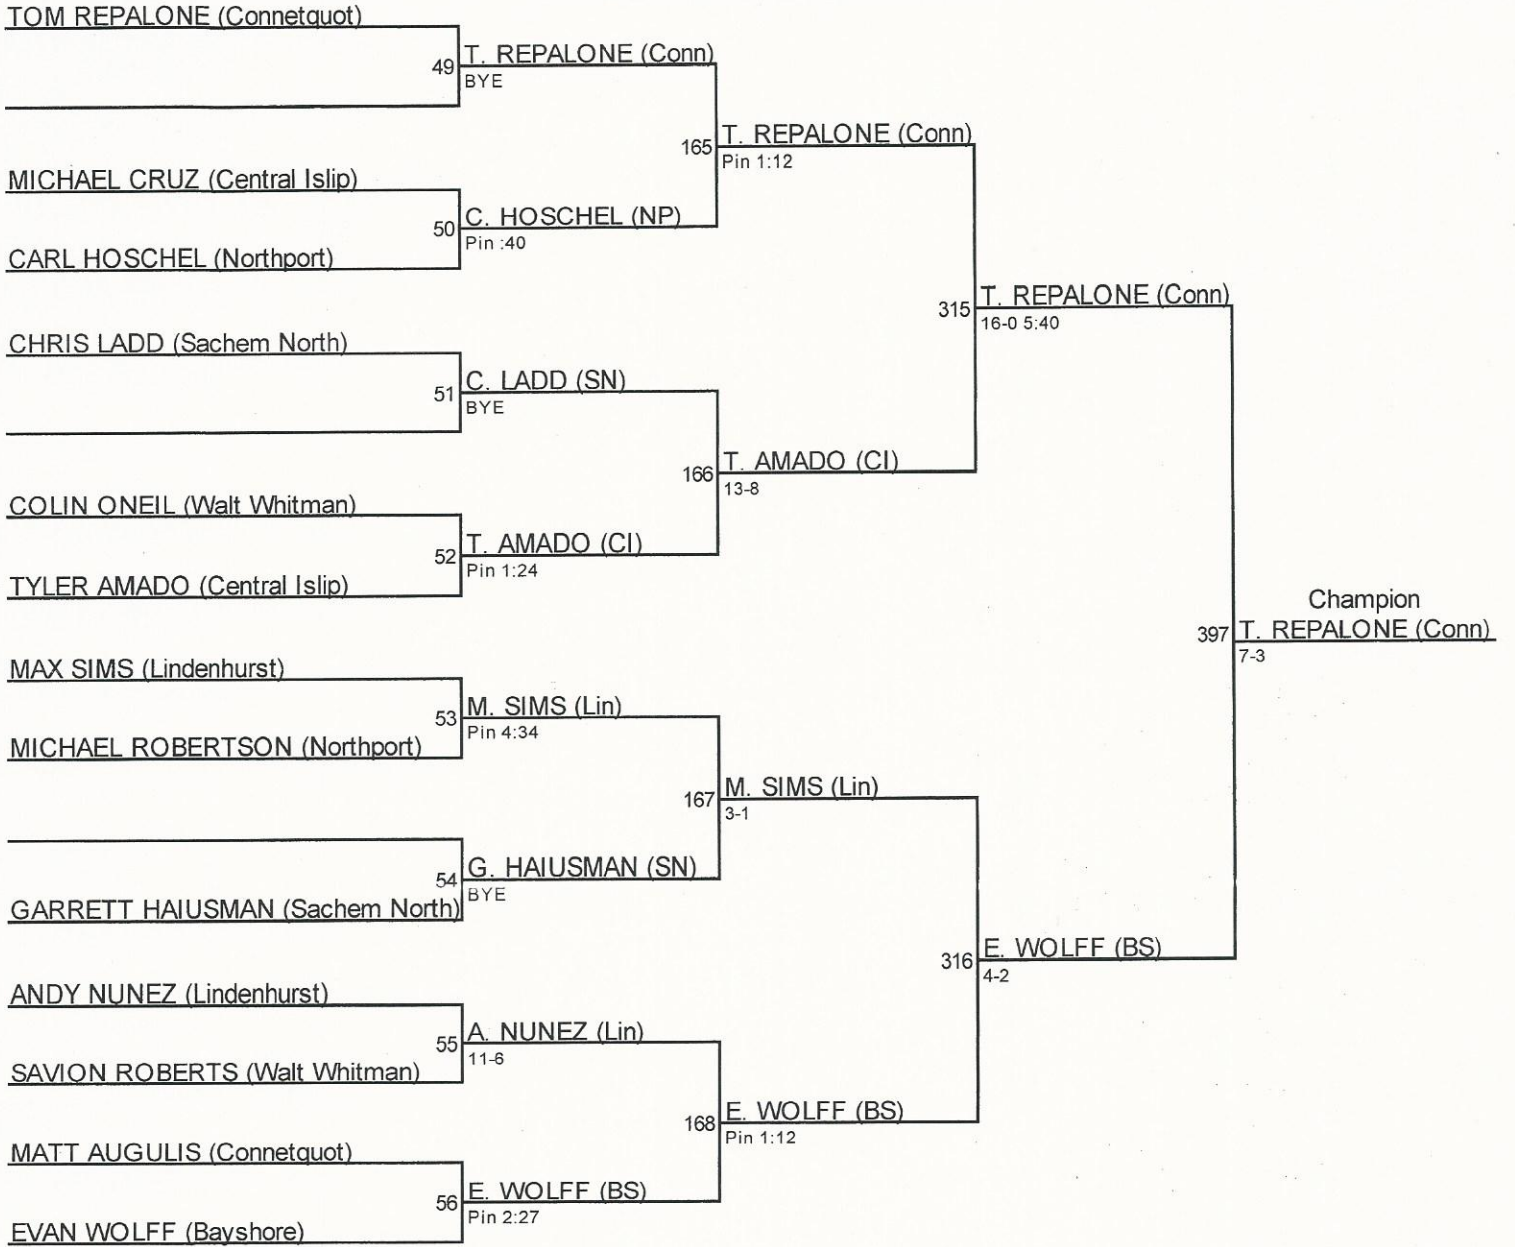

League 2 Tournament 2015 / 99

League 2 Tournament 2015 / 106

League 2 Tournament 2015 / 113

League 2 Tournament 2015 / 120

League 2 Tournament 2015 / 126

League 2 Tournament 2015 / 132

League 2 Tournament 2015 / 138

League 2 Tournament 2015 / 145

League 2 Tournament 2015 / 152

League 2 Tournament 2015 / 160

League 2 Tournament 2015 / 170

League 2 Tournament 2015 / 182

League 2 Tournament 2015 / 195

ANTHONY AVGI (Connetquot)

97 A. AVGI (Conn)
Pin 1:40

ANTHONY RODRIGUEZ (Central Islip)

213 A. AVGI (Conn)
Pin 5:50

RODRIGO ABRIGO (Walt Whitman)

98 A. BLYTHE (BS)
Pin 1:17

ANTOINE BLYTHE (Bayshore)

372 A. AVGI (Conn)
13-3
Champion

BILLY CUSACK (Northport)