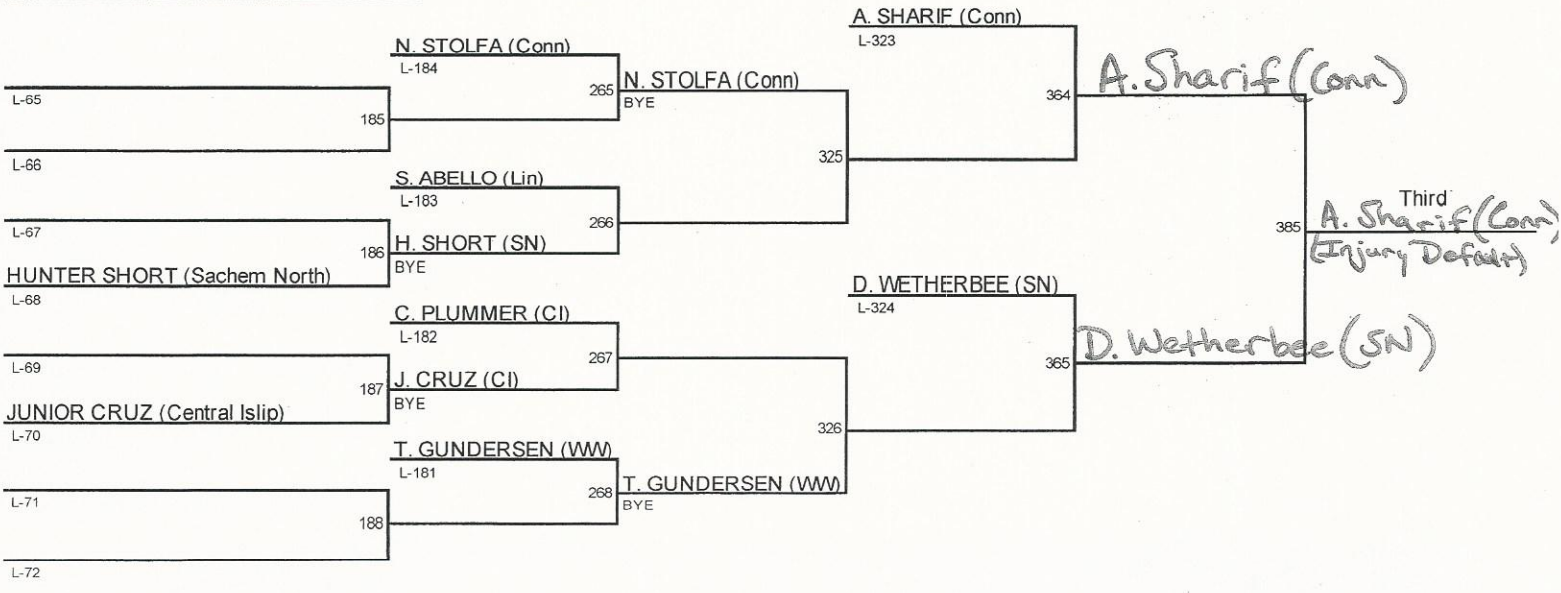

League 2 Tournament 2015 / 99

League 2 Tournament 2015 / 106

League 2 Tournament 2015 / 113

League 2 Tournament 2015 / 120

League 2 Tournament 2015 / 126

League 2 Tournament 2015 / 132

League 2 Tournament 2015 / 138

League 2 Tournament 2015 / 145

League 2 Tournament 2015 / 152

League 2 Tournament 2015 / 160

League 2 Tournament 2015 / 170

League 2 Tournament 2015 / 182

League 2 Tournament 2015 / 195

ANTHONY AVGI (Connetquot)

97 A. AVGI (Conn)
Pin 1:40

ANTHONY RODRIGUEZ (Central Islip)

213 A. AVGI (Conn)
Pin 5:50

RODRIGO ABRIGO (Walt Whitman)

98 A. BLYTHE (BS)
Pin 1:17

ANTOINE BLYTHE (Bayshore)

372 A. AVGI (Conn)
13-3
Champion

BILLY CUSACK (Northport)