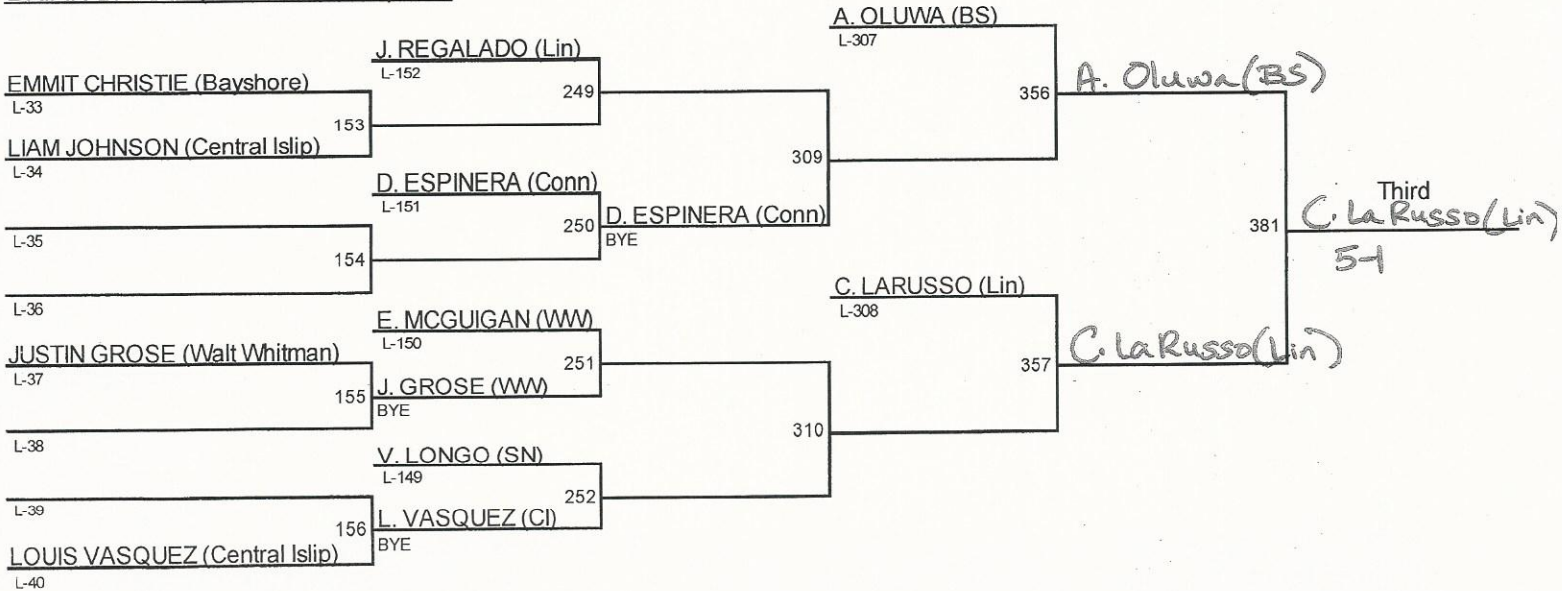

League 2 Tournament 2015 / 99

League 2 Tournament 2015 / 106

League 2 Tournament 2015 / 113

League 2 Tournament 2015 / 120

League 2 Tournament 2015 / 126

League 2 Tournament 2015 / 132

League 2 Tournament 2015 / 138

League 2 Tournament 2015 / 145

League 2 Tournament 2015 / 152

League 2 Tournament 2015 / 160

League 2 Tournament 2015 / 170

League 2 Tournament 2015 / 182

League 2 Tournament 2015 / 195

ANTHONY AVGI (Connetquot)

97 A. AVGI (Conn)
Pin 1:40

ANTHONY RODRIGUEZ (Central Islip)

213 A. AVGI (Conn)
Pin 5:50

RODRIGO ABRIGO (Walt Whitman)

98 A. BLYTHE (BS)
Pin 1:17

ANTOINE BLYTHE (Bayshore)

372 A. AVGI (Conn)
13-3
Champion

BILLY CUSACK (Northport)