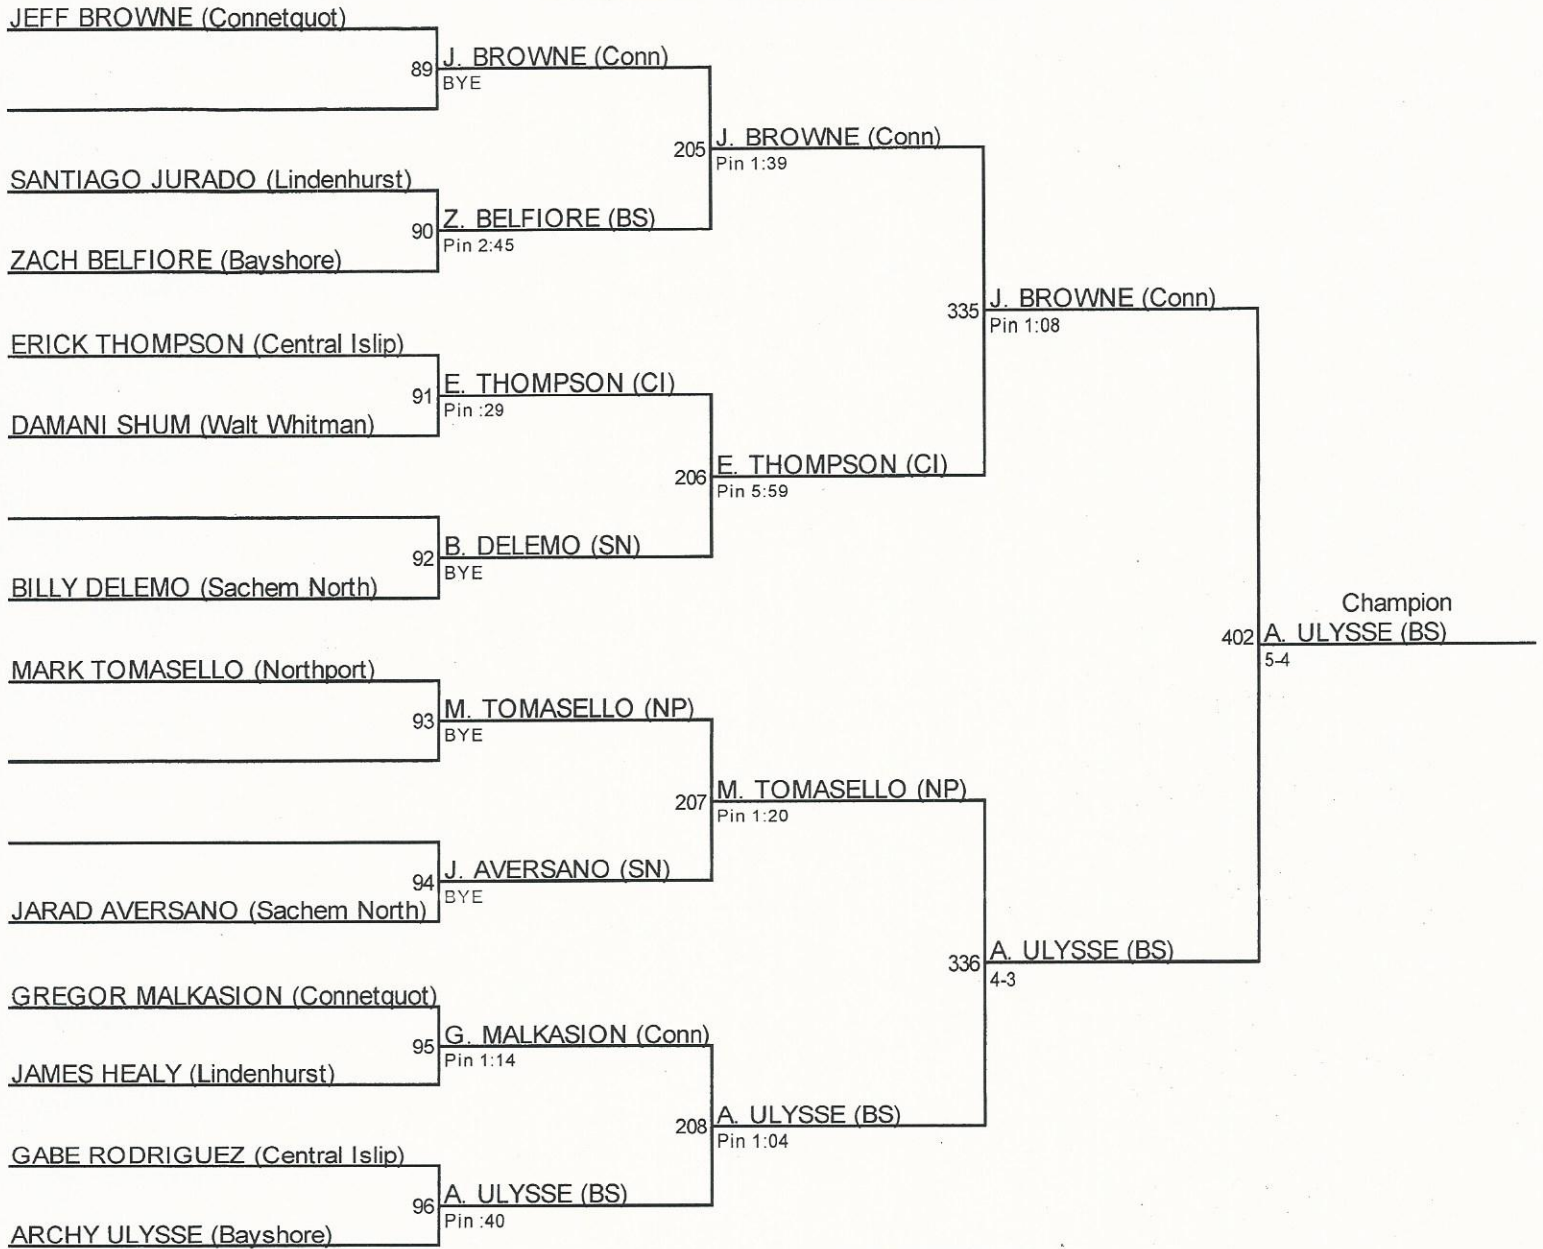

League 2 Tournament 2015 / 99

League 2 Tournament 2015 / 106

League 2 Tournament 2015 / 113

League 2 Tournament 2015 / 120

League 2 Tournament 2015 / 126

League 2 Tournament 2015 / 132

League 2 Tournament 2015 / 138

League 2 Tournament 2015 / 145

League 2 Tournament 2015 / 152

League 2 Tournament 2015 / 160

League 2 Tournament 2015 / 170

League 2 Tournament 2015 / 182

League 2 Tournament 2015 / 195

ANTHONY AVGI (Connetquot)

97 A. AVGI (Conn)
Pin 1:40

ANTHONY RODRIGUEZ (Central Islip)

213 A. AVGI (Conn)
Pin 5:50

RODRIGO ABRIGO (Walt Whitman)

98 A. BLYTHE (BS)
Pin 1:17

ANTOINE BLYTHE (Bayshore)

372 A. AVGI (Conn)
13-3
Champion

BILLY CUSACK (Northport)