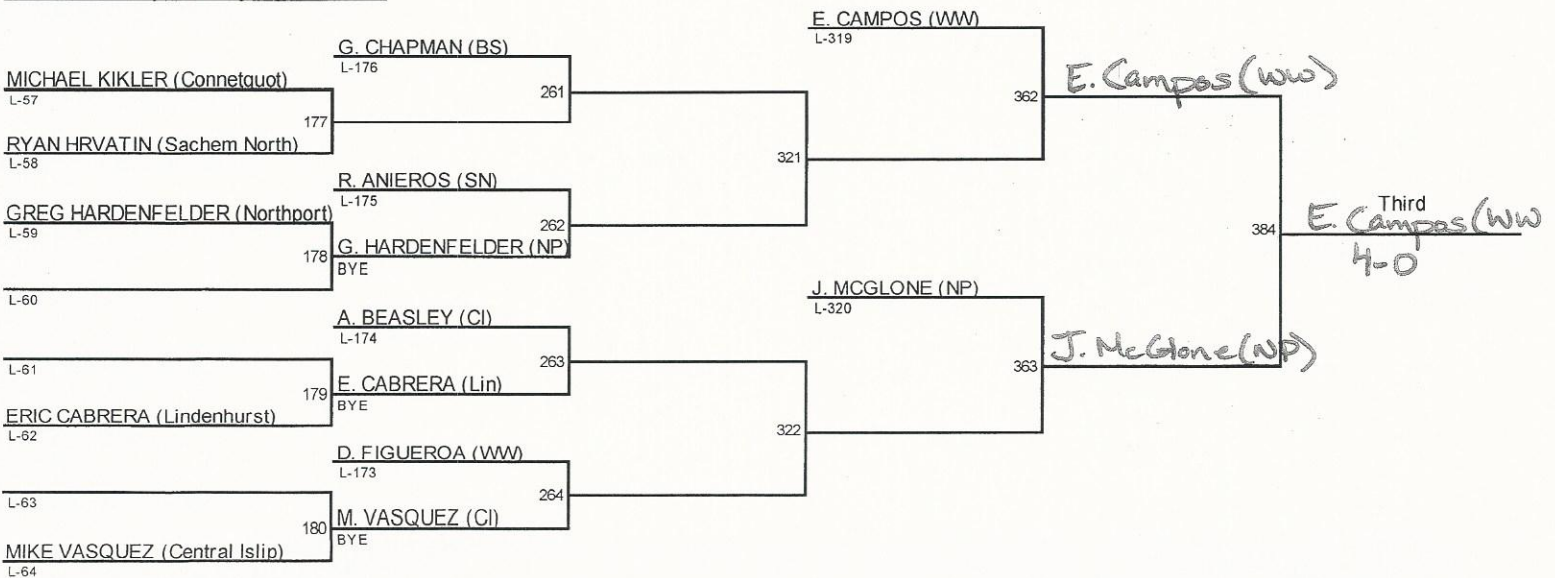

League 2 Tournament 2015 / 99

League 2 Tournament 2015 / 106

League 2 Tournament 2015 / 113

League 2 Tournament 2015 / 120

League 2 Tournament 2015 / 126

League 2 Tournament 2015 / 132

League 2 Tournament 2015 / 138

League 2 Tournament 2015 / 145

League 2 Tournament 2015 / 152

League 2 Tournament 2015 / 160

League 2 Tournament 2015 / 170

League 2 Tournament 2015 / 182

League 2 Tournament 2015 / 195

ANTHONY AVGI (Connetquot)

97 A. AVGI (Conn)
Pin 1:40

ANTHONY RODRIGUEZ (Central Islip)

213 A. AVGI (Conn)
Pin 5:50

RODRIGO ABRIGO (Walt Whitman)

98 A. BLYTHE (BS)
Pin 1:17

ANTOINE BLYTHE (Bayshore)

372 A. AVGI (Conn)
13-3
Champion

BILLY CUSACK (Northport)