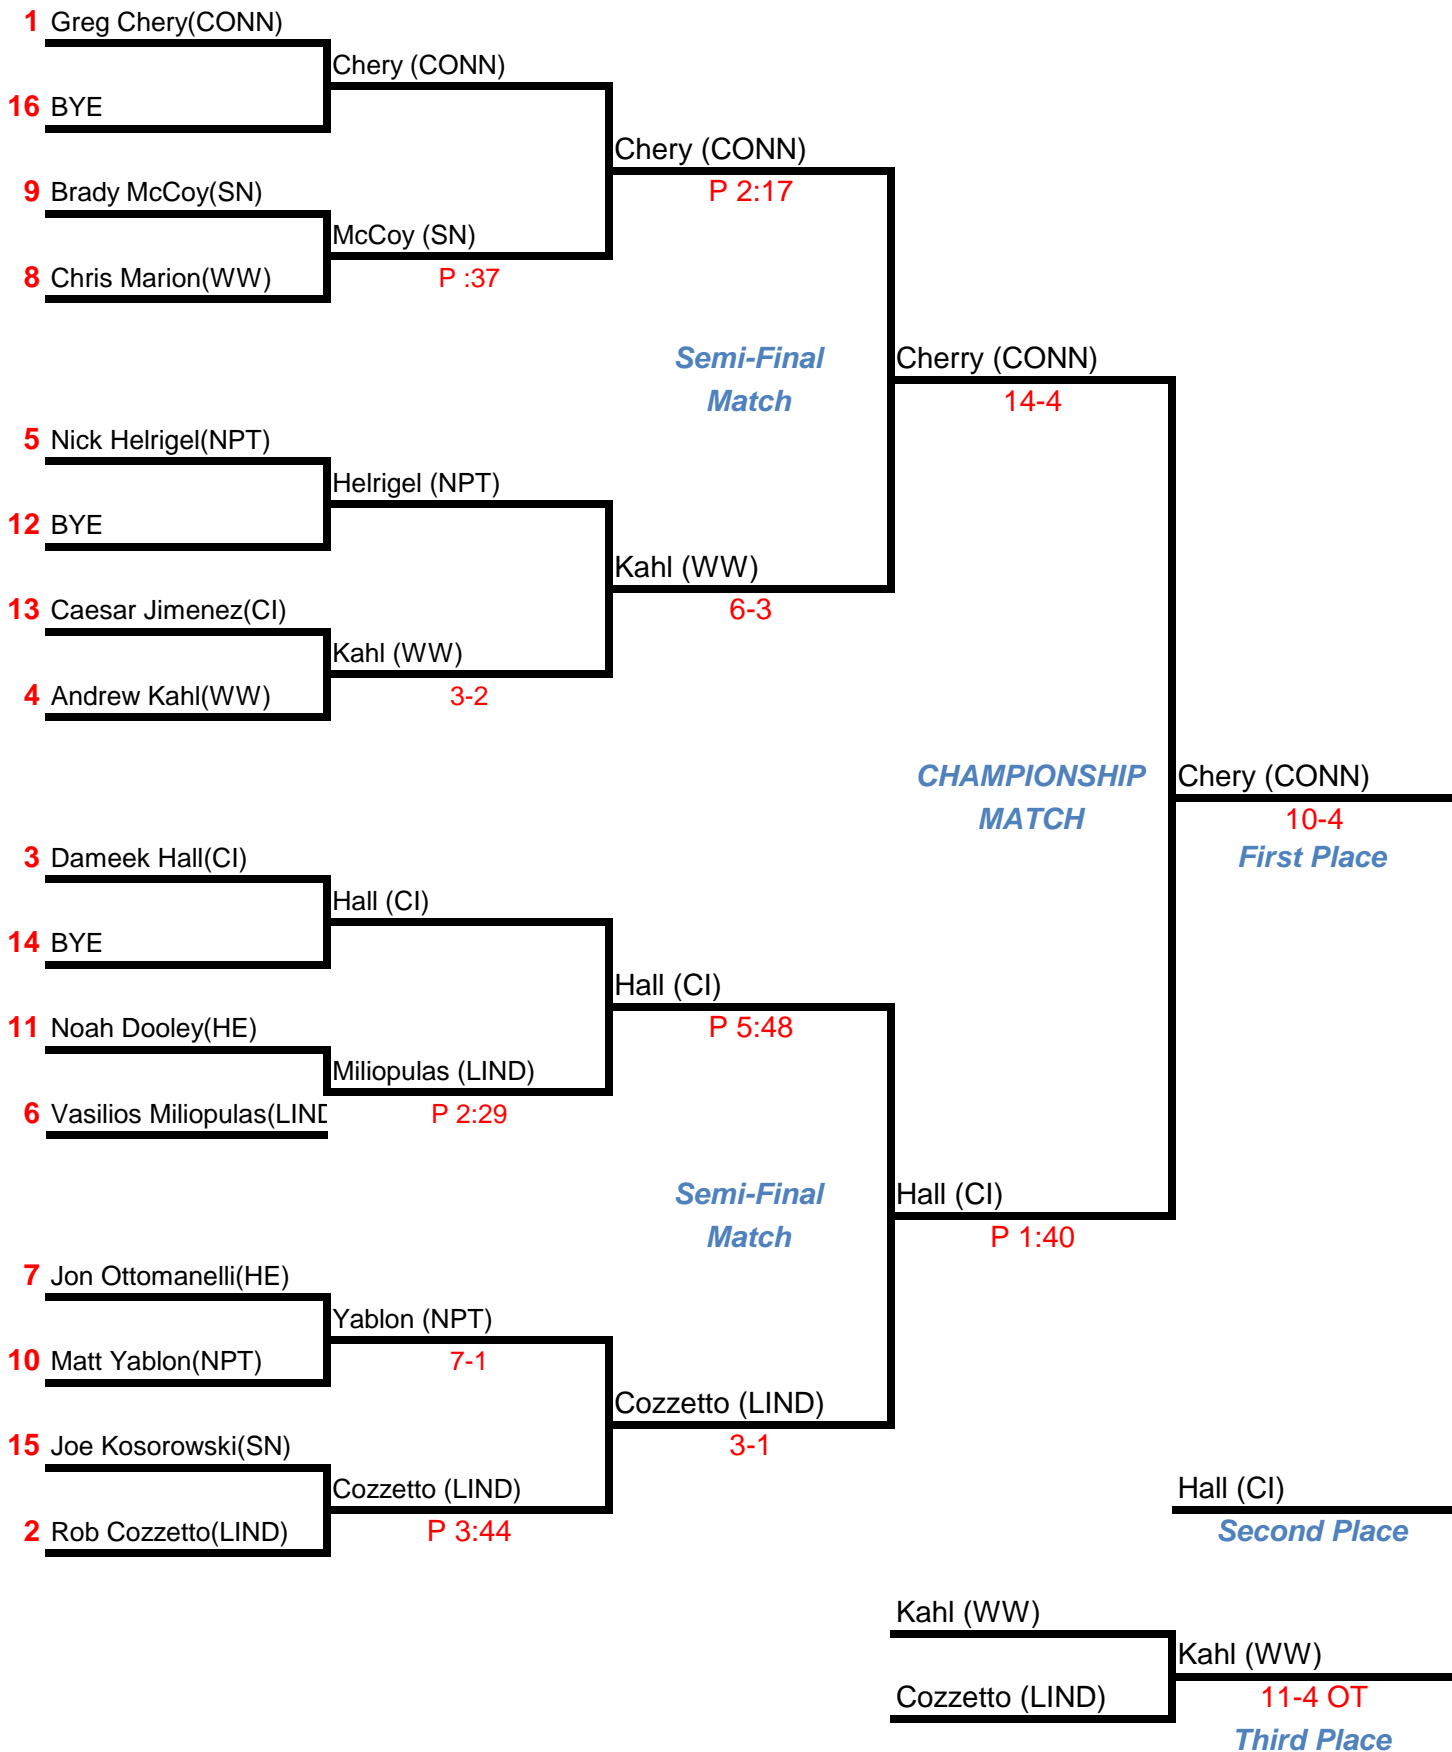

Section XI Wrestling 2014 League II Tournament

Weight Class: 152 lbs