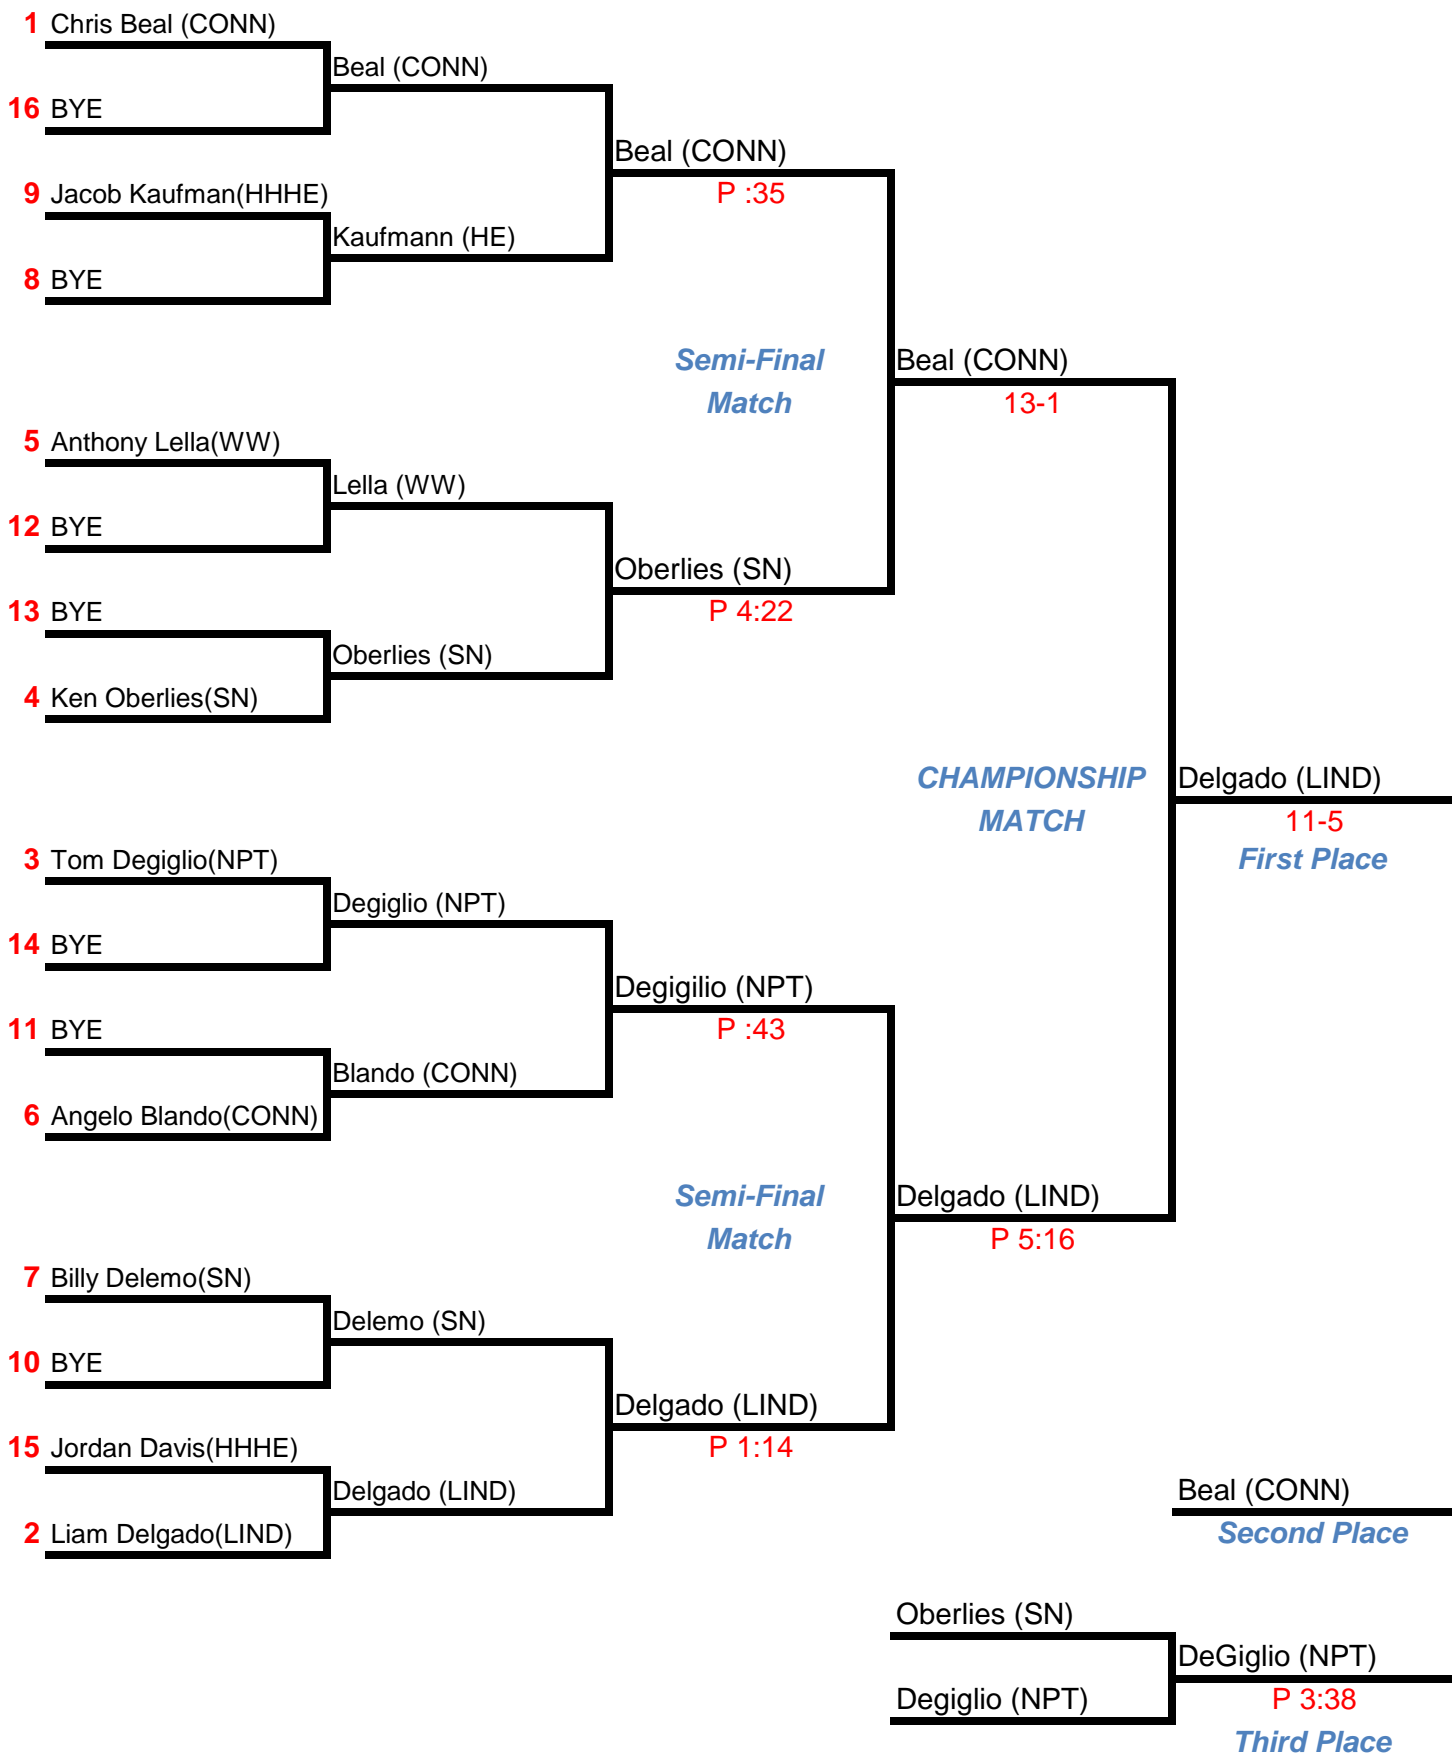

Section XI Wrestling 2014 League II Tournament

Weight Class: 182 lbs