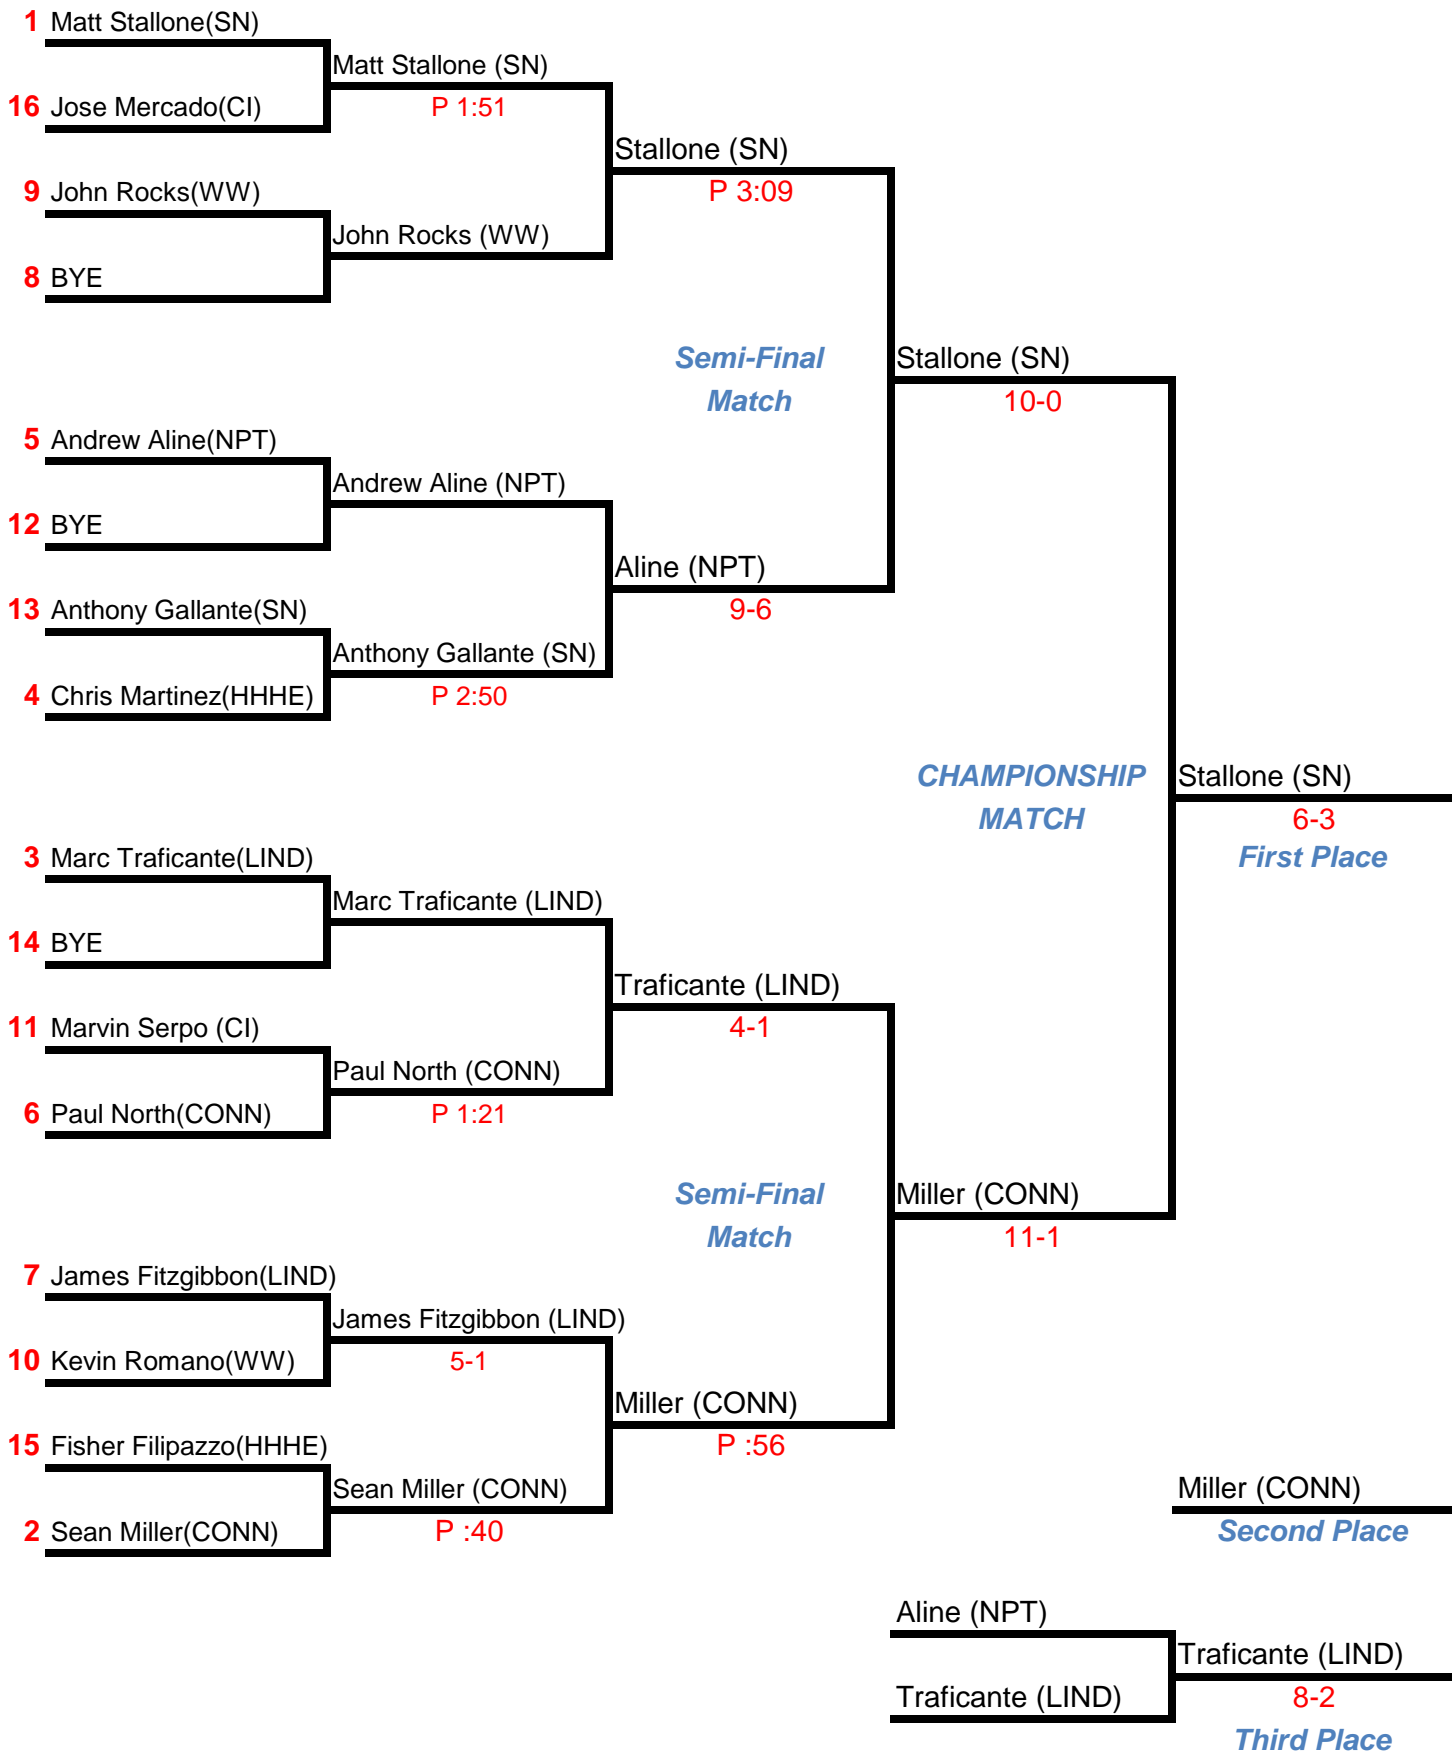

**Section XI Wrestling
2014 League II Tournament**

Section XI Wrestling 2014 League II Tournament

Weight Class: 99 lbs

Section XI Wrestling 2014 League II Tournament

Weight Class: 106 lbs

Section XI Wrestling 2014 League II Tournament

Weight Class: 113 lbs

Section XI Wrestling 2014 League II Tournament

Weight Class: 120 lbs

Section XI Wrestling 2014 League II Tournament

Weight Class: 126 lbs

Section XI Wrestling 2014 League II Tournament