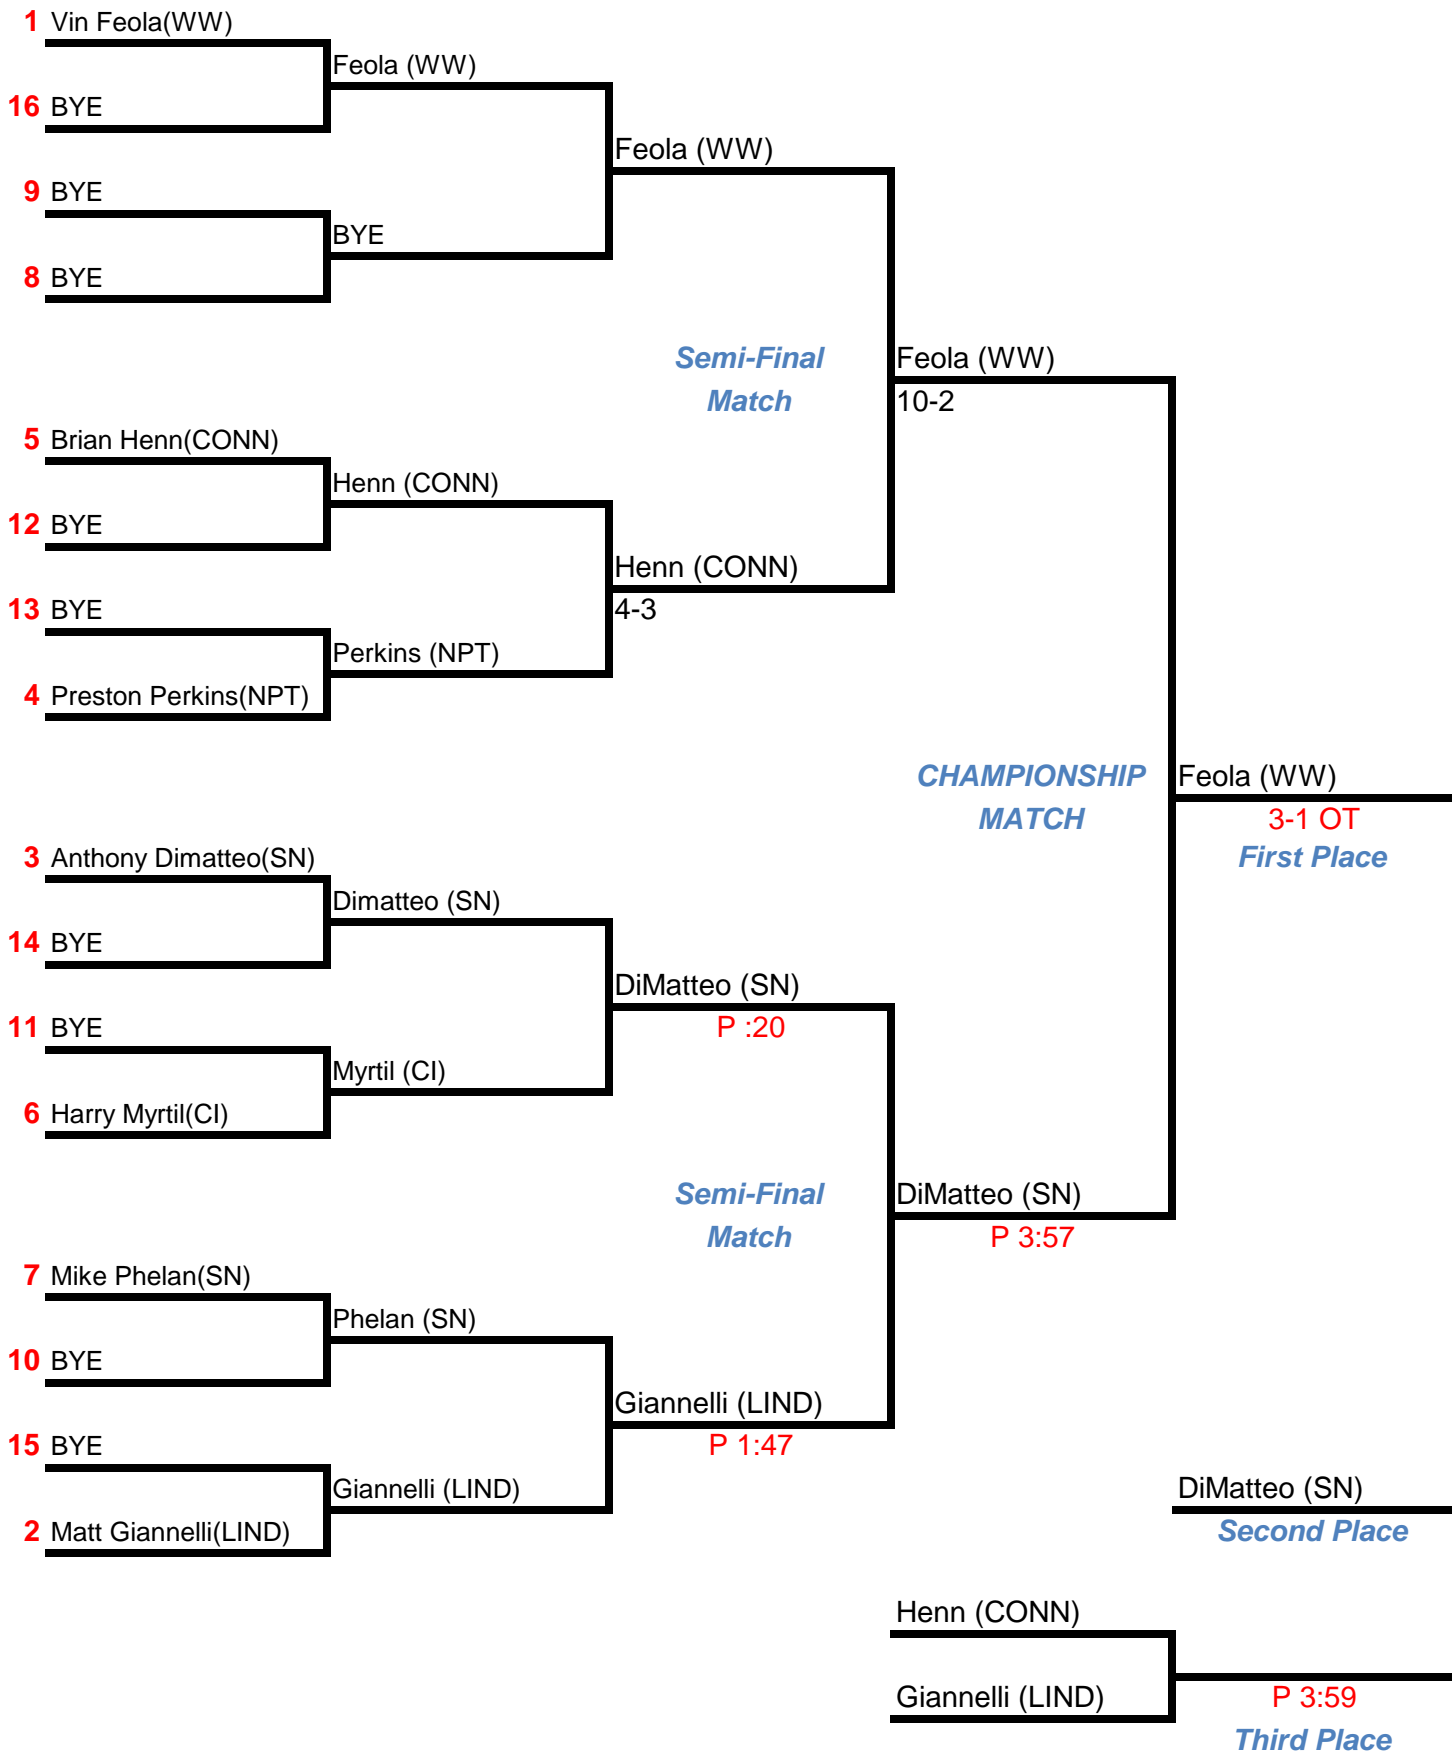

Weight Class: 182 lbs

Section XI Wrestling 2014 League II Tournament

Weight Class: 195 lbs

Section XI Wrestling 2014 League II Tournament

Weight Class: 220 lbs

Section XI Wrestling 2014 League II Tournament