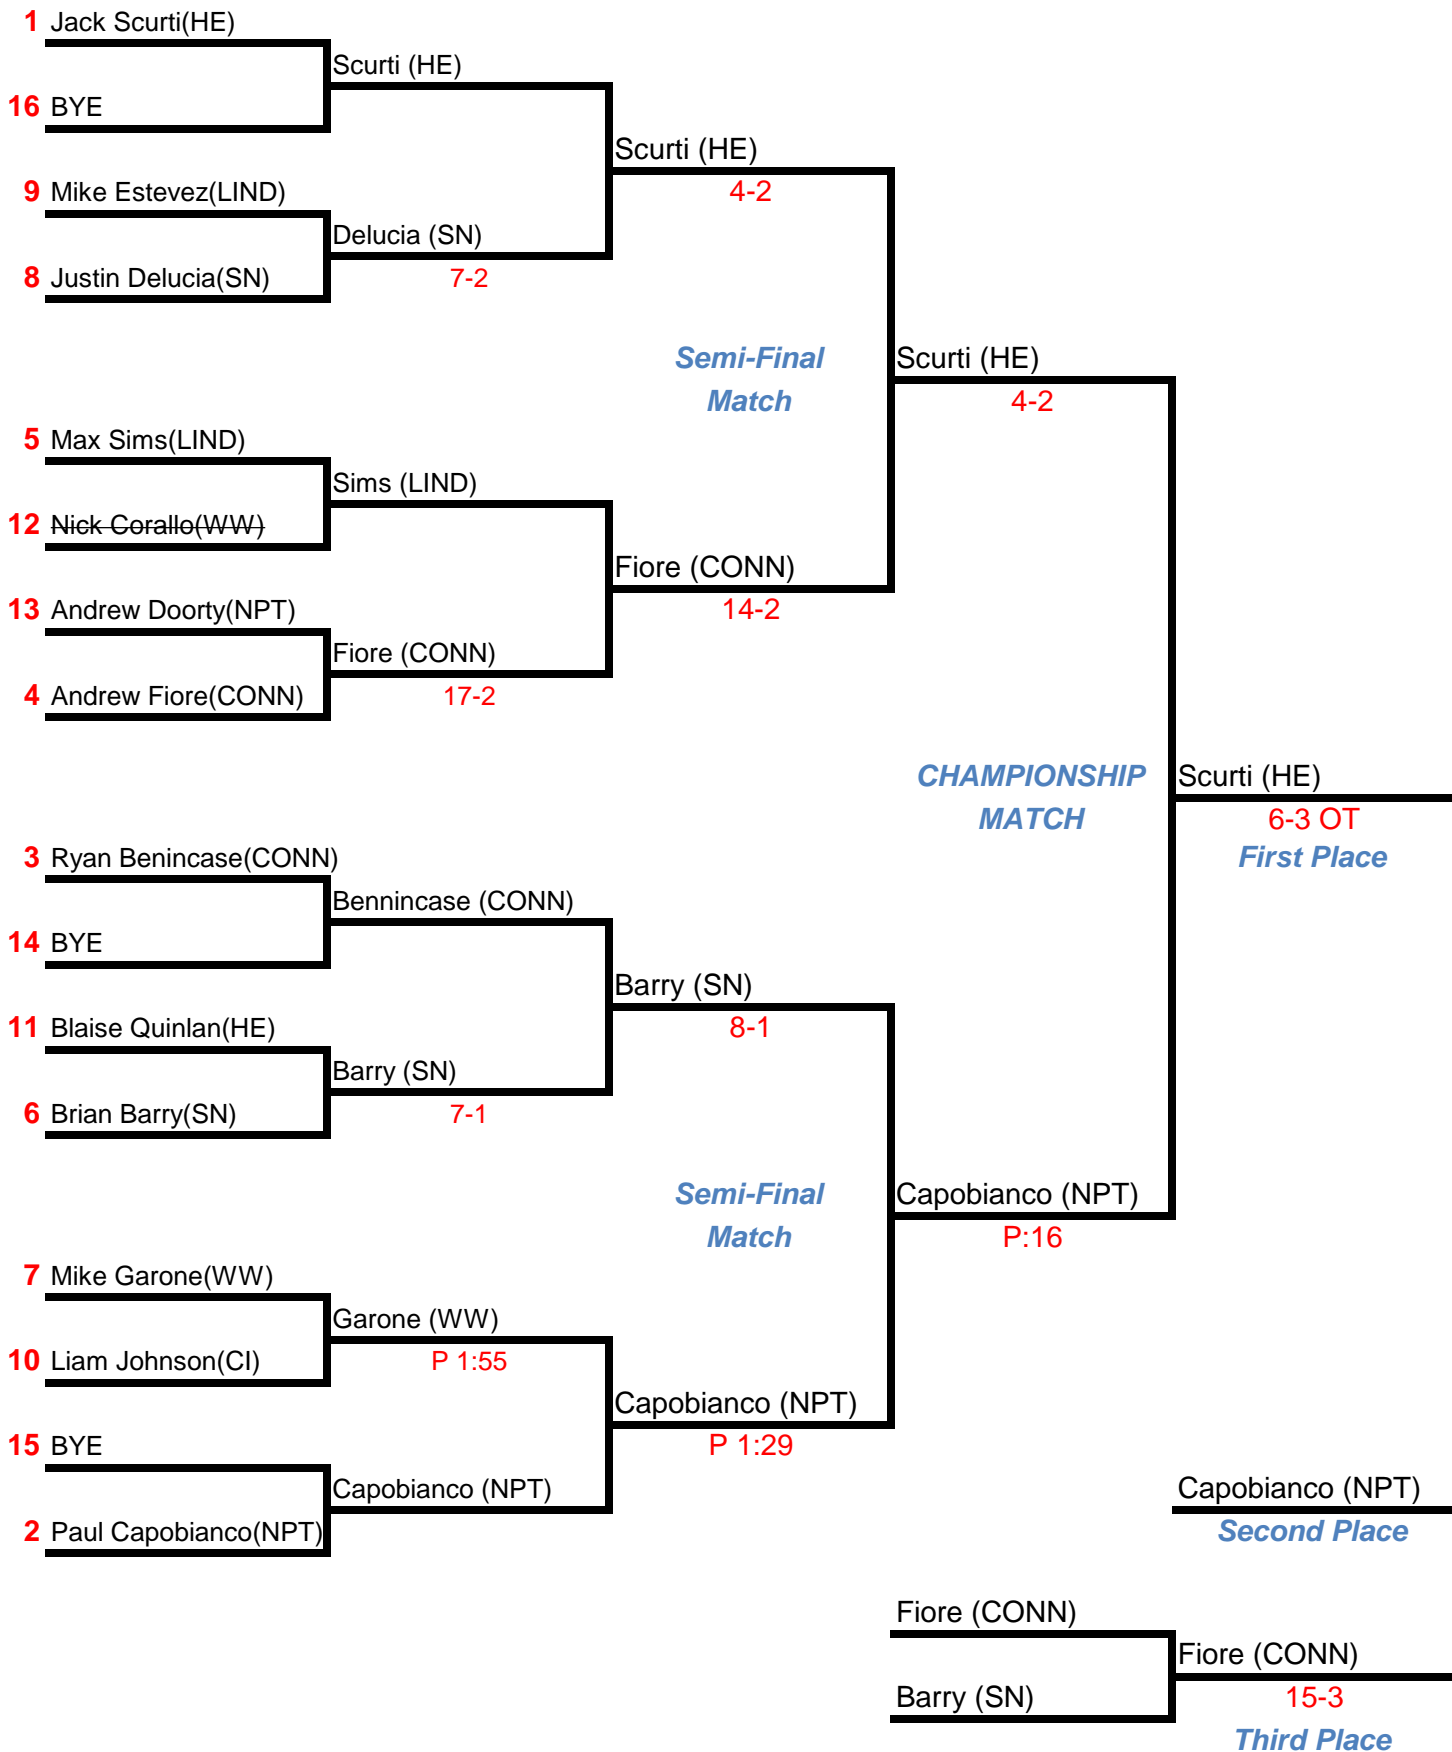

**Section XI Wrestling
2014 League II Tournament**

Section XI Wrestling 2014 League II Tournament

Weight Class: 99 lbs

Section XI Wrestling 2014 League II Tournament

Weight Class: 106 lbs

Section XI Wrestling 2014 League II Tournament

Weight Class: 113 lbs

Section XI Wrestling 2014 League II Tournament

Weight Class: 120 lbs

Section XI Wrestling 2014 League II Tournament

Weight Class: 126 lbs

Section XI Wrestling 2014 League II Tournament

Weight Class: 132 lbs

Section XI Wrestling 2014 League II Tournament

Weight Class: 138 lbs

Section XI Wrestling 2014 League II Tournament

Weight Class: 145 lbs

Section XI Wrestling 2014 League II Tournament