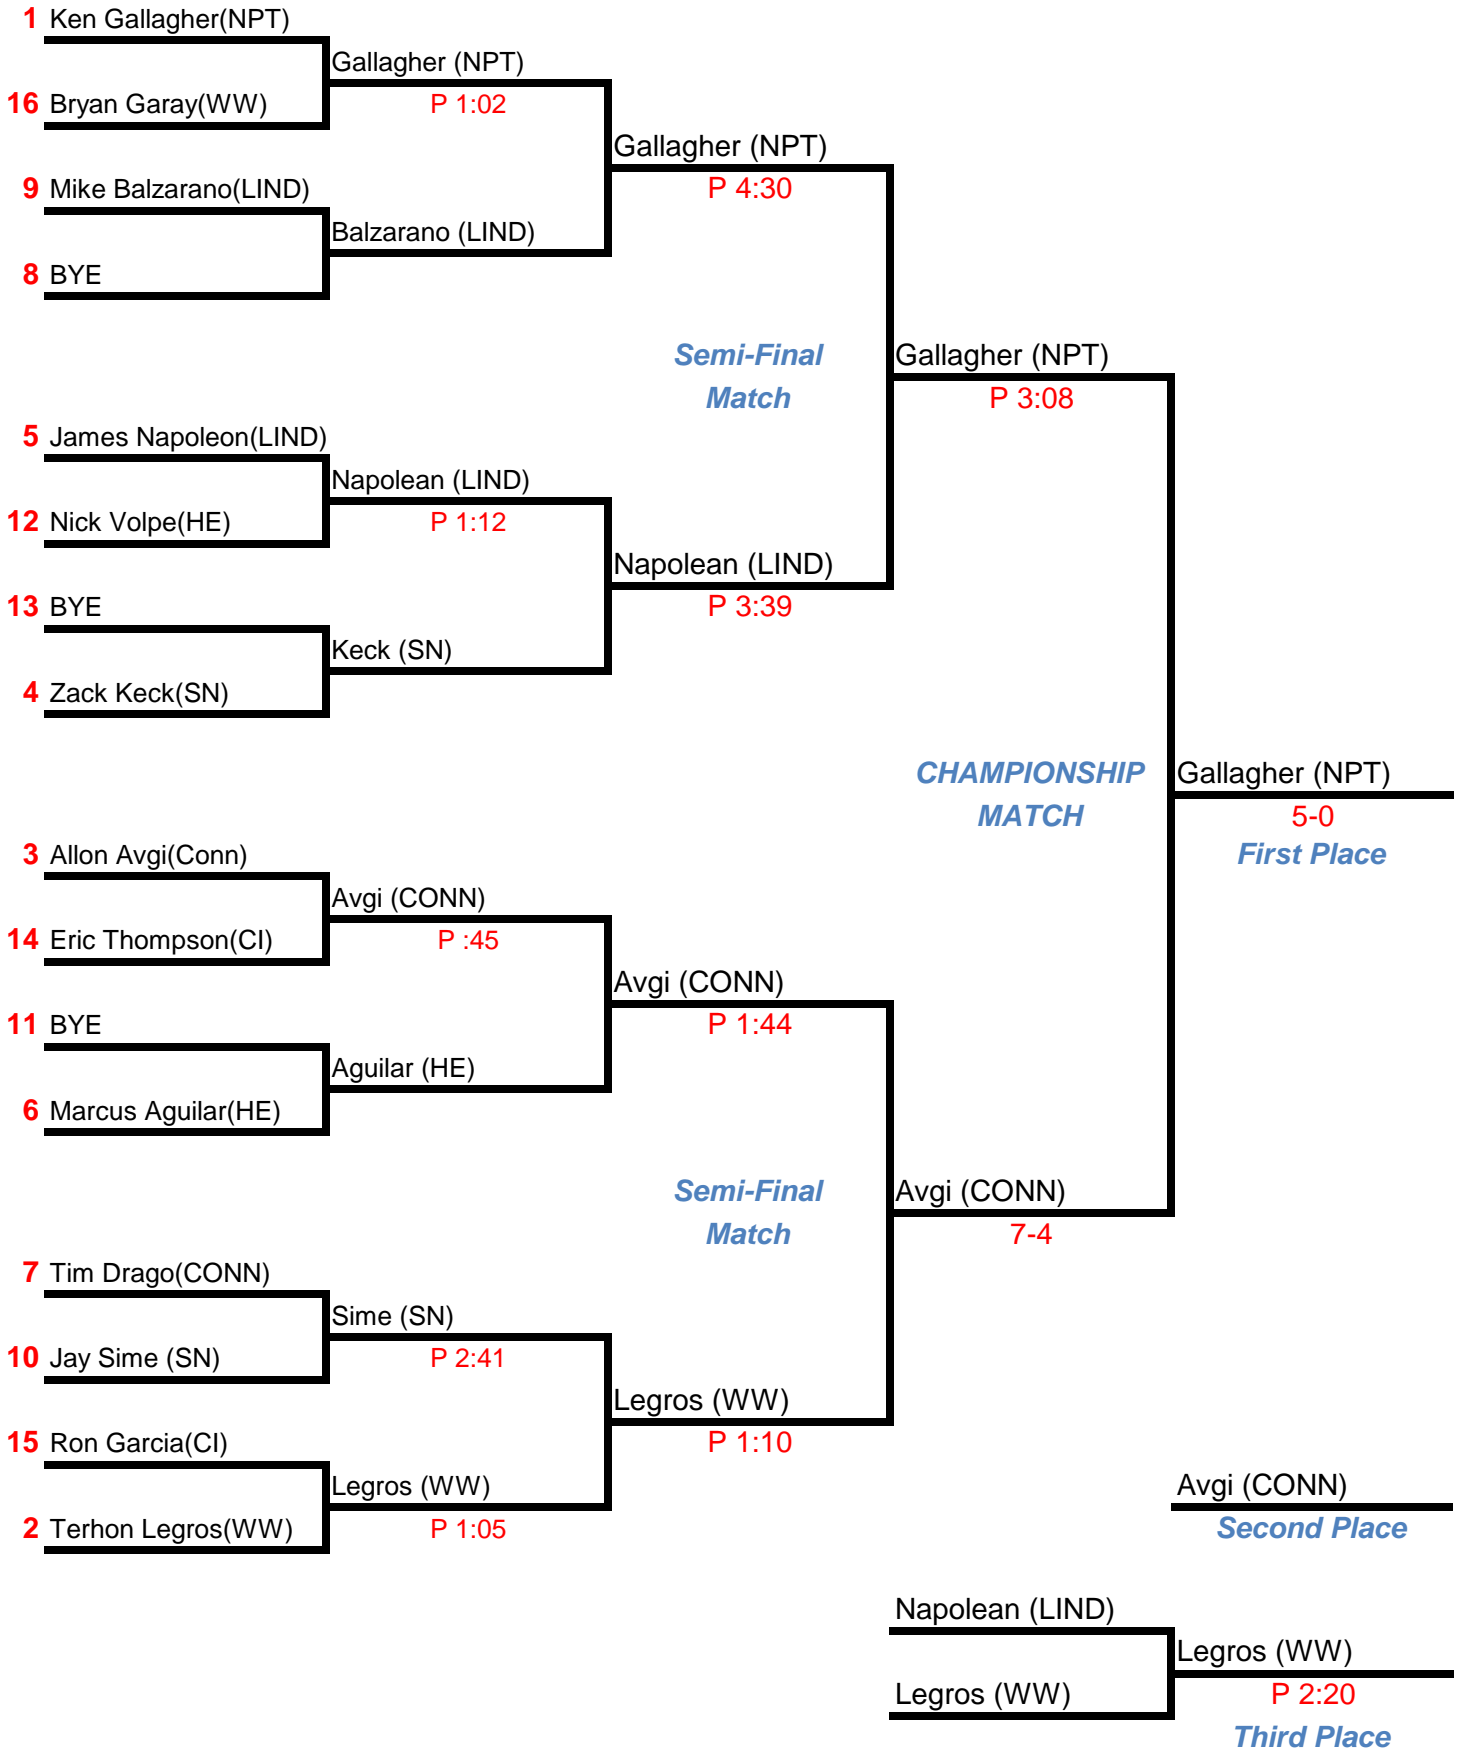

Weight Class: 152 lbs

Section XI Wrestling 2014 League II Tournament

Weight Class: 160 lbs

Section XI Wrestling 2014 League II Tournament

Weight Class: 170 lbs

Section XI Wrestling 2014 League II Tournament