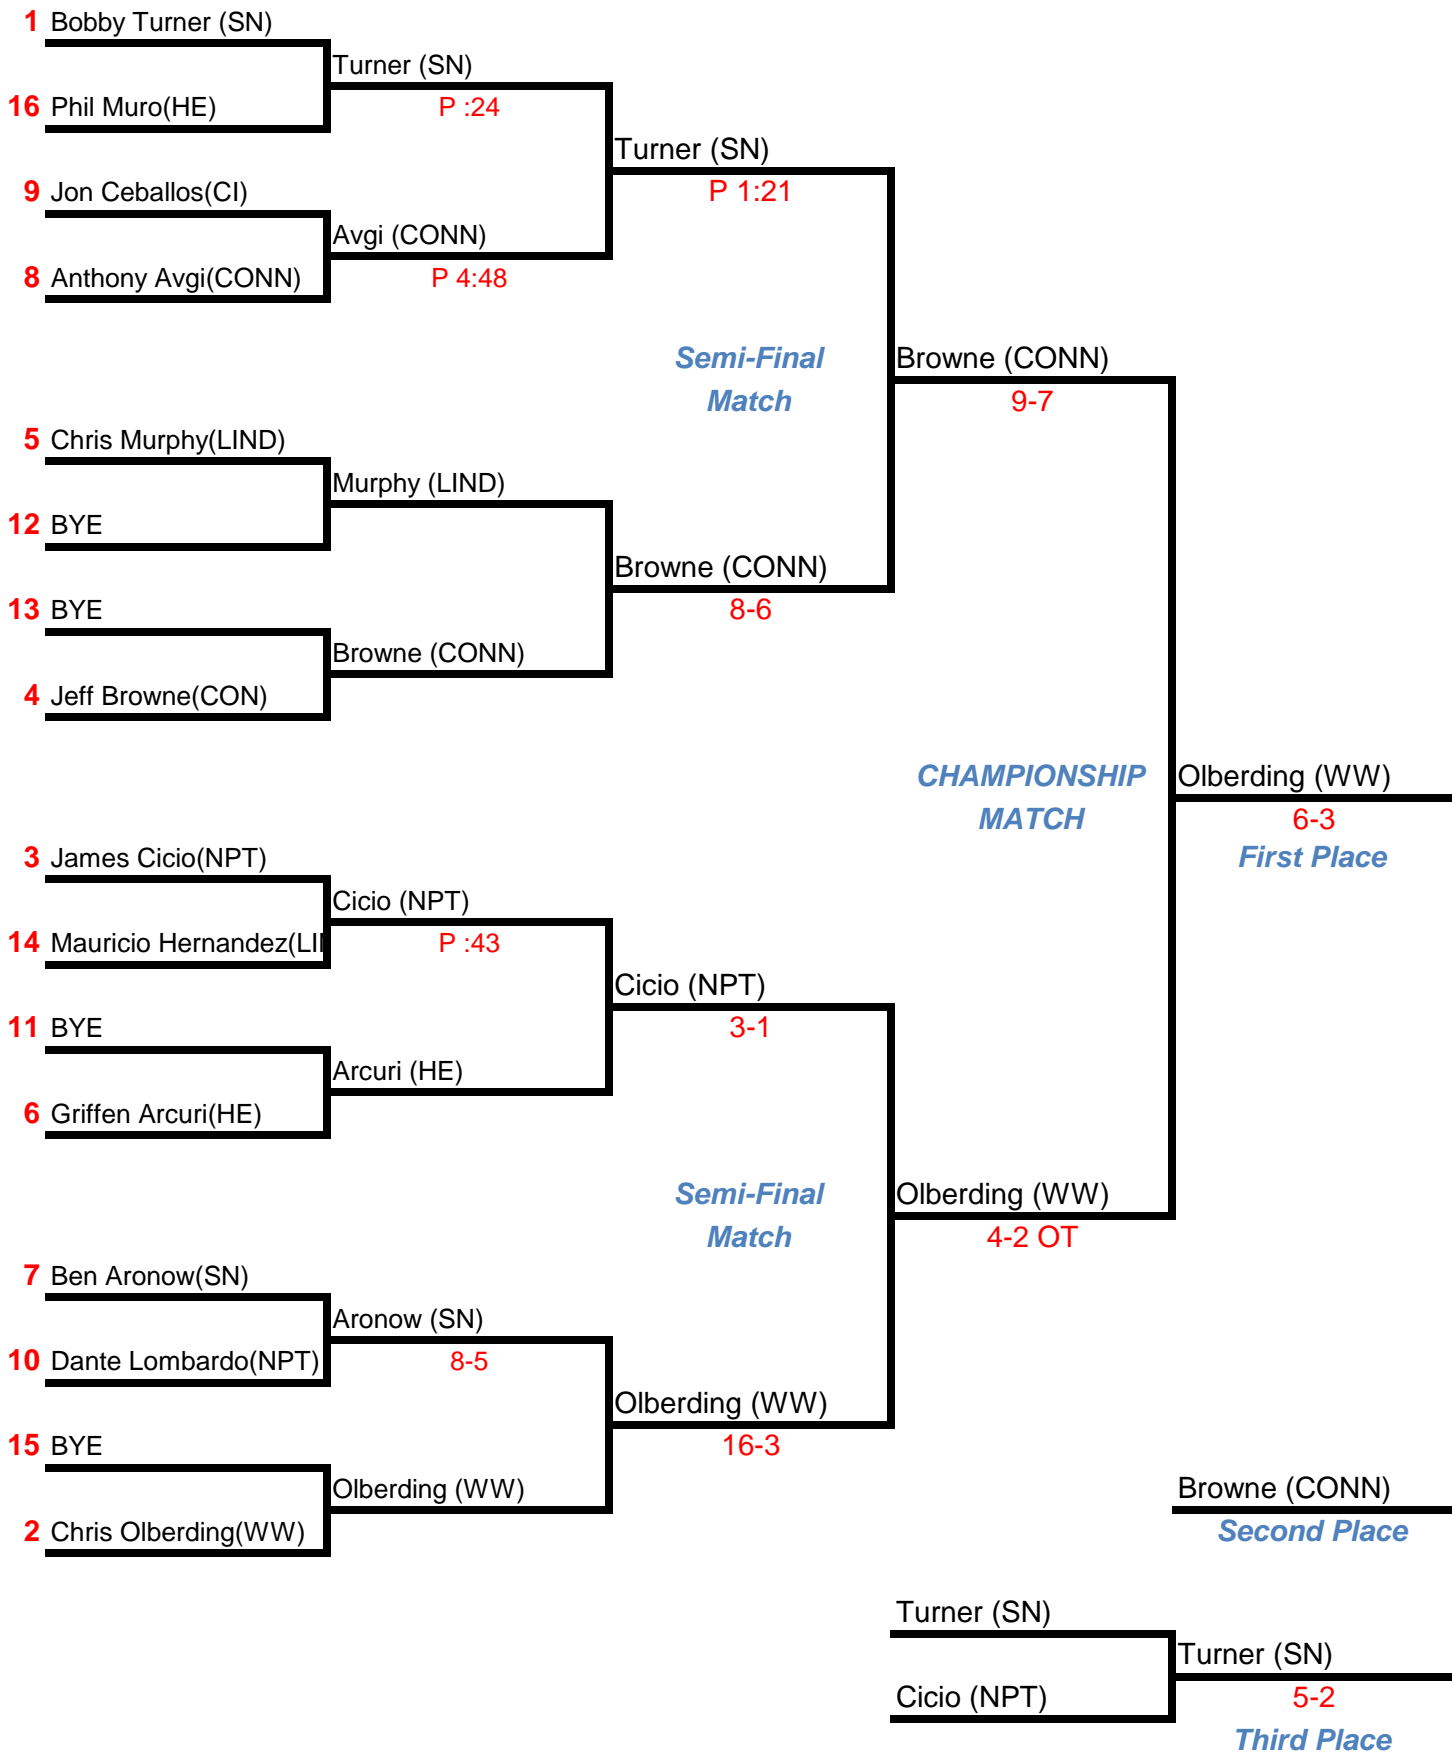

Section XI Wrestling 2014 League II Tournament

Weight Class: 160 lbs