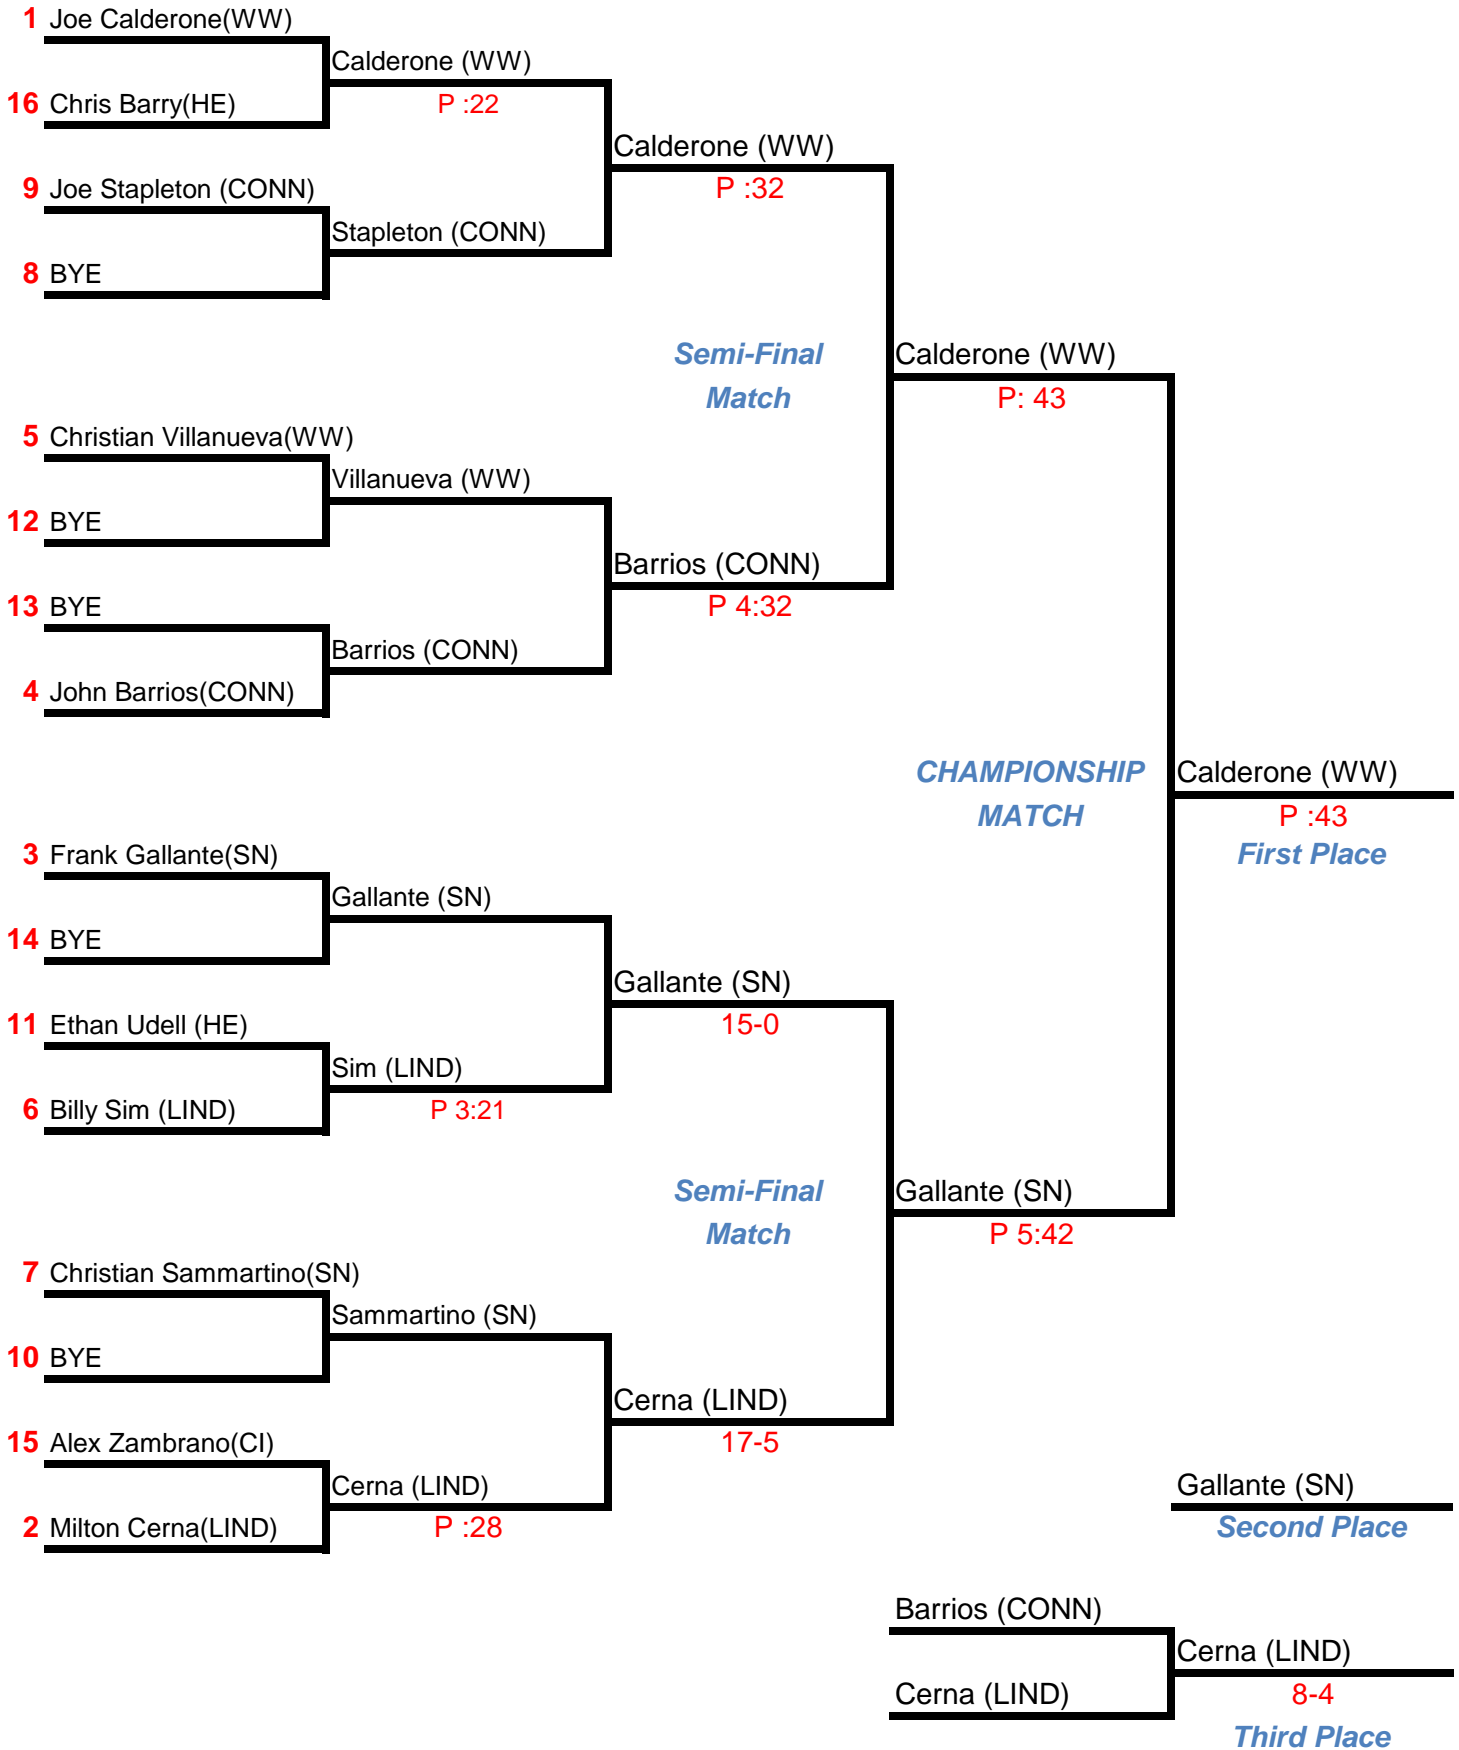

**Section XI Wrestling
2014 League II Tournament**

Section XI Wrestling 2014 League II Tournament

Weight Class: 99 lbs

Section XI Wrestling 2014 League II Tournament

Weight Class: 106 lbs

Section XI Wrestling 2014 League II Tournament

Weight Class: 113 lbs

Section XI Wrestling 2014 League II Tournament

Weight Class: 120 lbs

Section XI Wrestling 2014 League II Tournament

Weight Class: 126 lbs

Section XI Wrestling 2014 League II Tournament