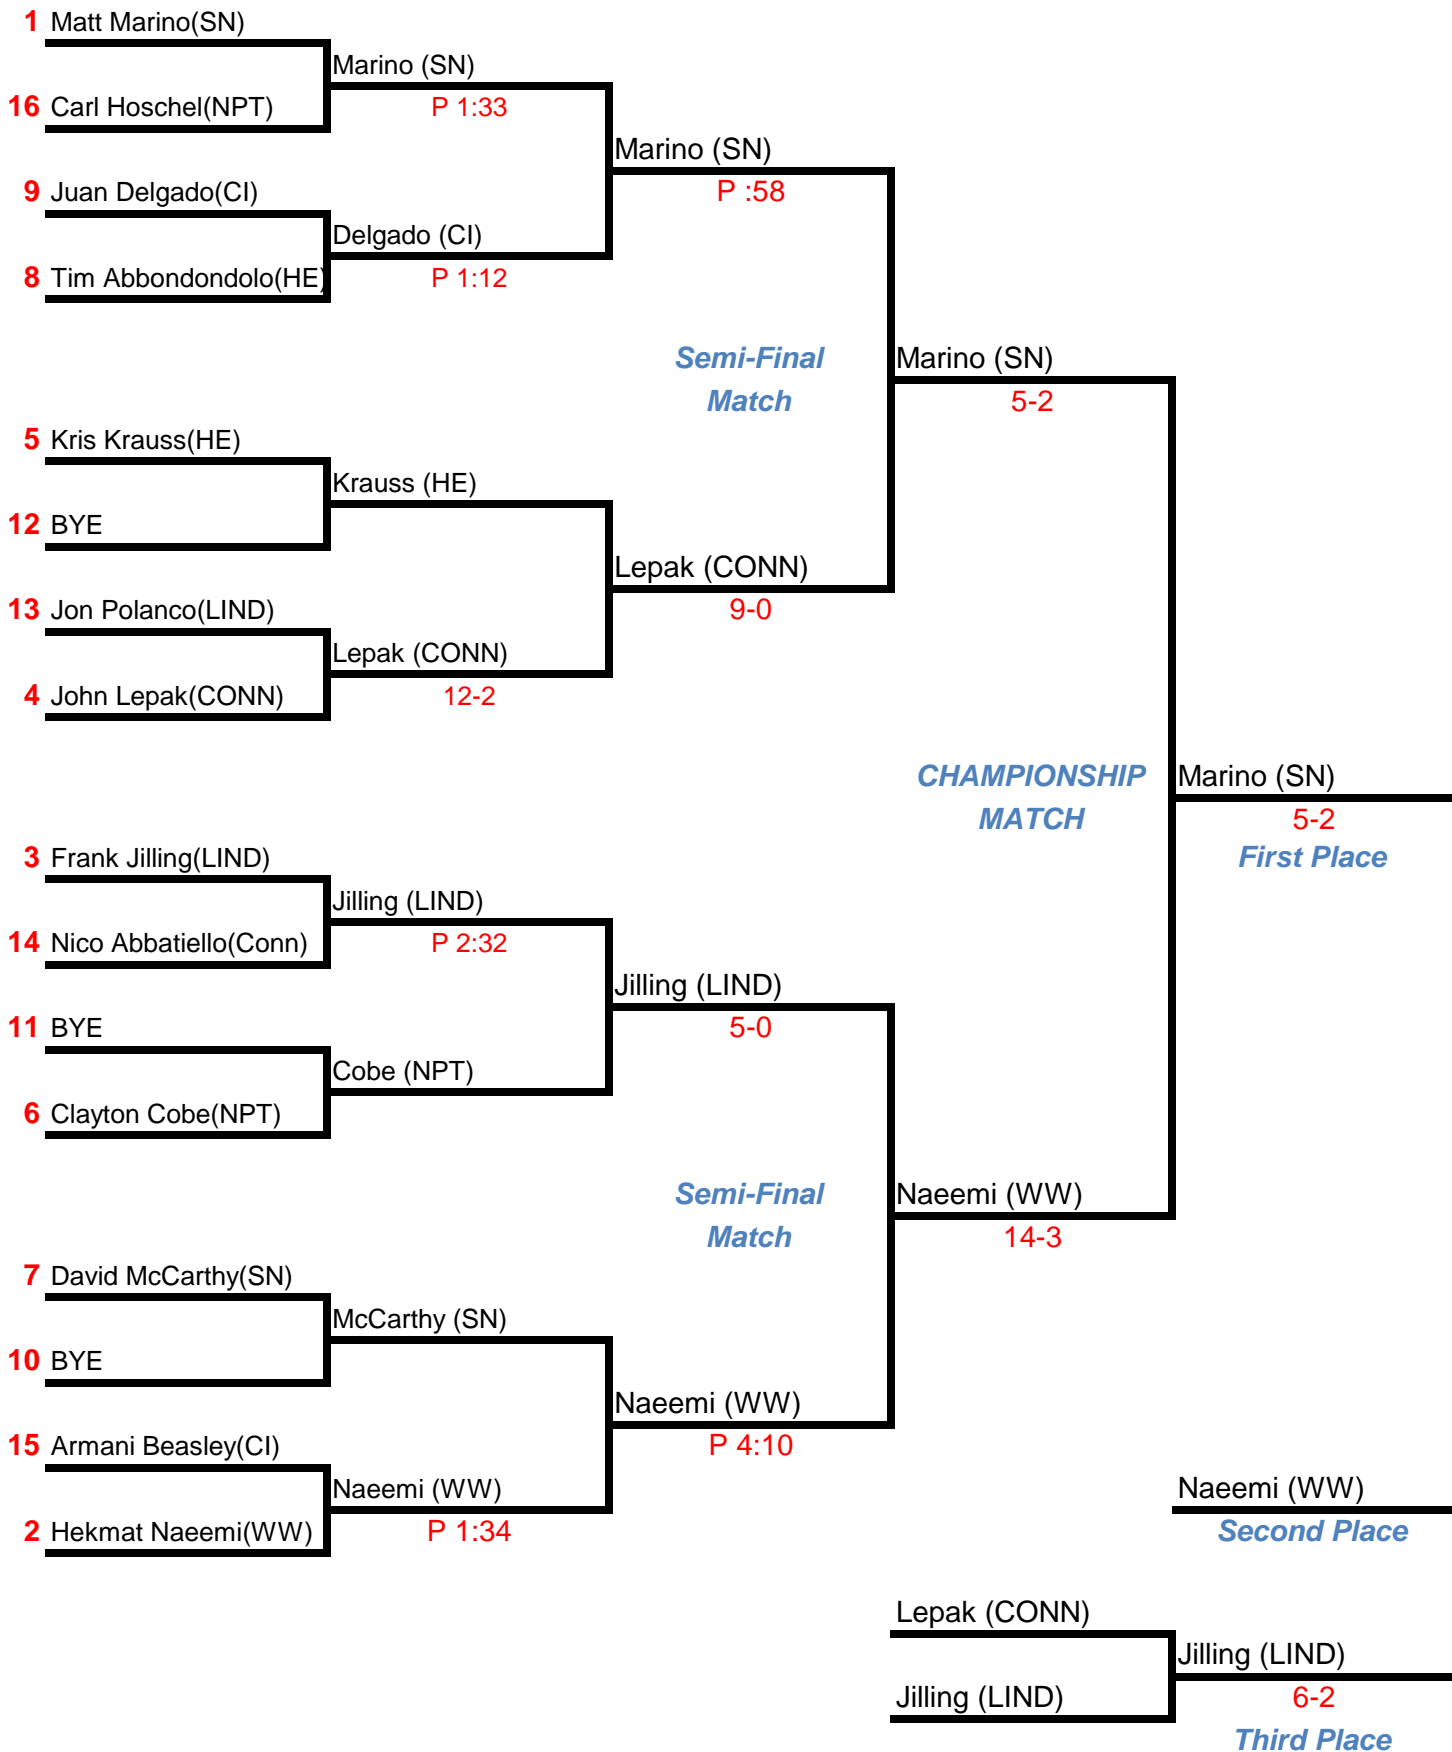

**Section XI Wrestling
2014 League II Tournament**

Section XI Wrestling 2014 League II Tournament

Weight Class: 99 lbs

Section XI Wrestling 2014 League II Tournament

Weight Class: 106 lbs

Section XI Wrestling 2014 League II Tournament

Weight Class: 113 lbs

Section XI Wrestling 2014 League II Tournament

Weight Class: 120 lbs

Section XI Wrestling 2014 League II Tournament

Weight Class: 126 lbs

Section XI Wrestling 2014 League II Tournament

Weight Class: 132 lbs

Section XI Wrestling 2014 League II Tournament

Weight Class: 138 lbs

Section XI Wrestling 2014 League II Tournament

Weight Class: 145 lbs

Section XI Wrestling 2014 League II Tournament