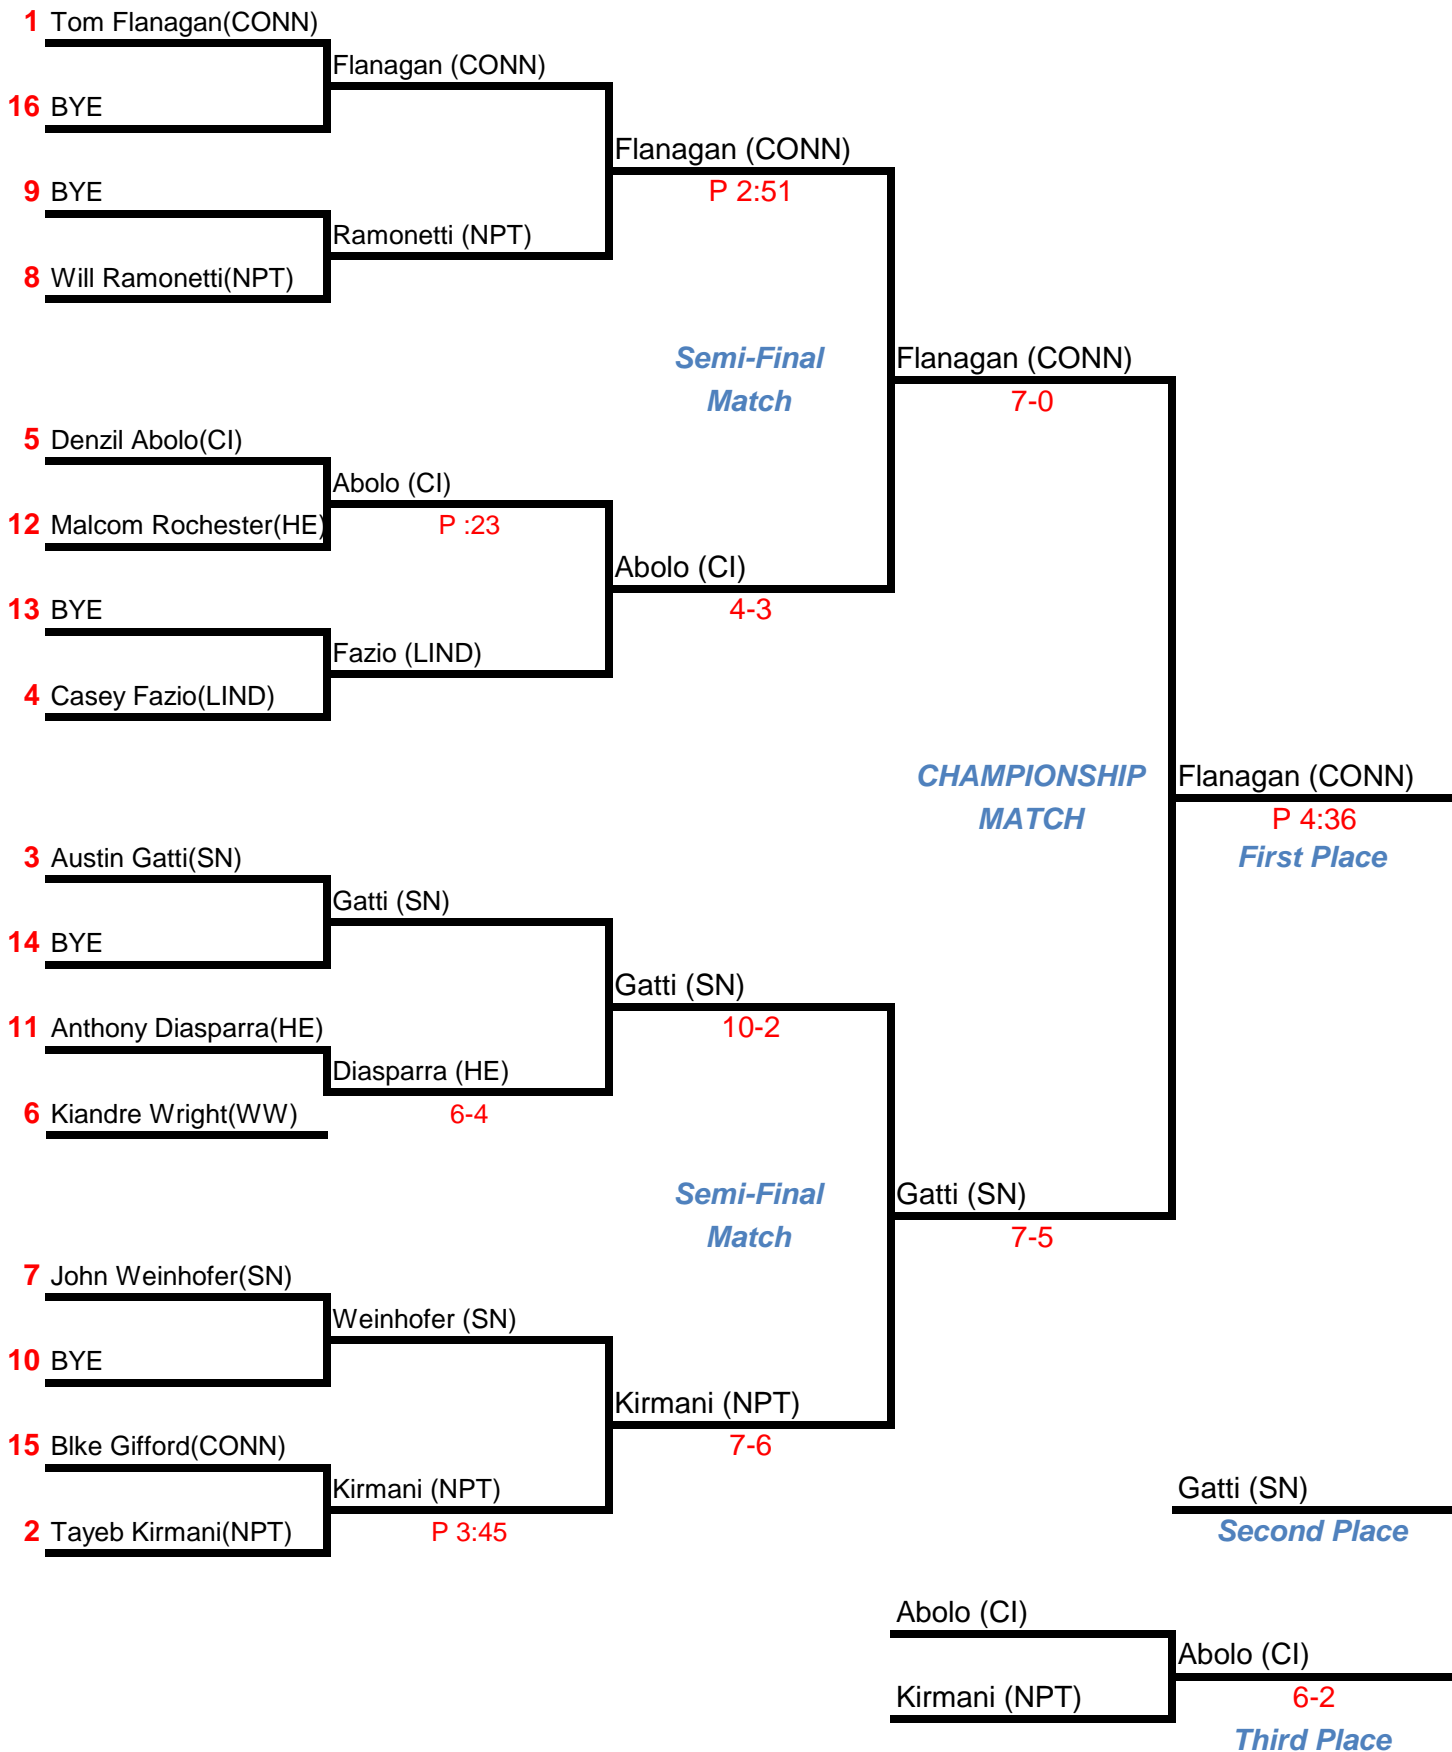

Section XI Wrestling 2014 League II Tournament

Weight Class: 195 lbs