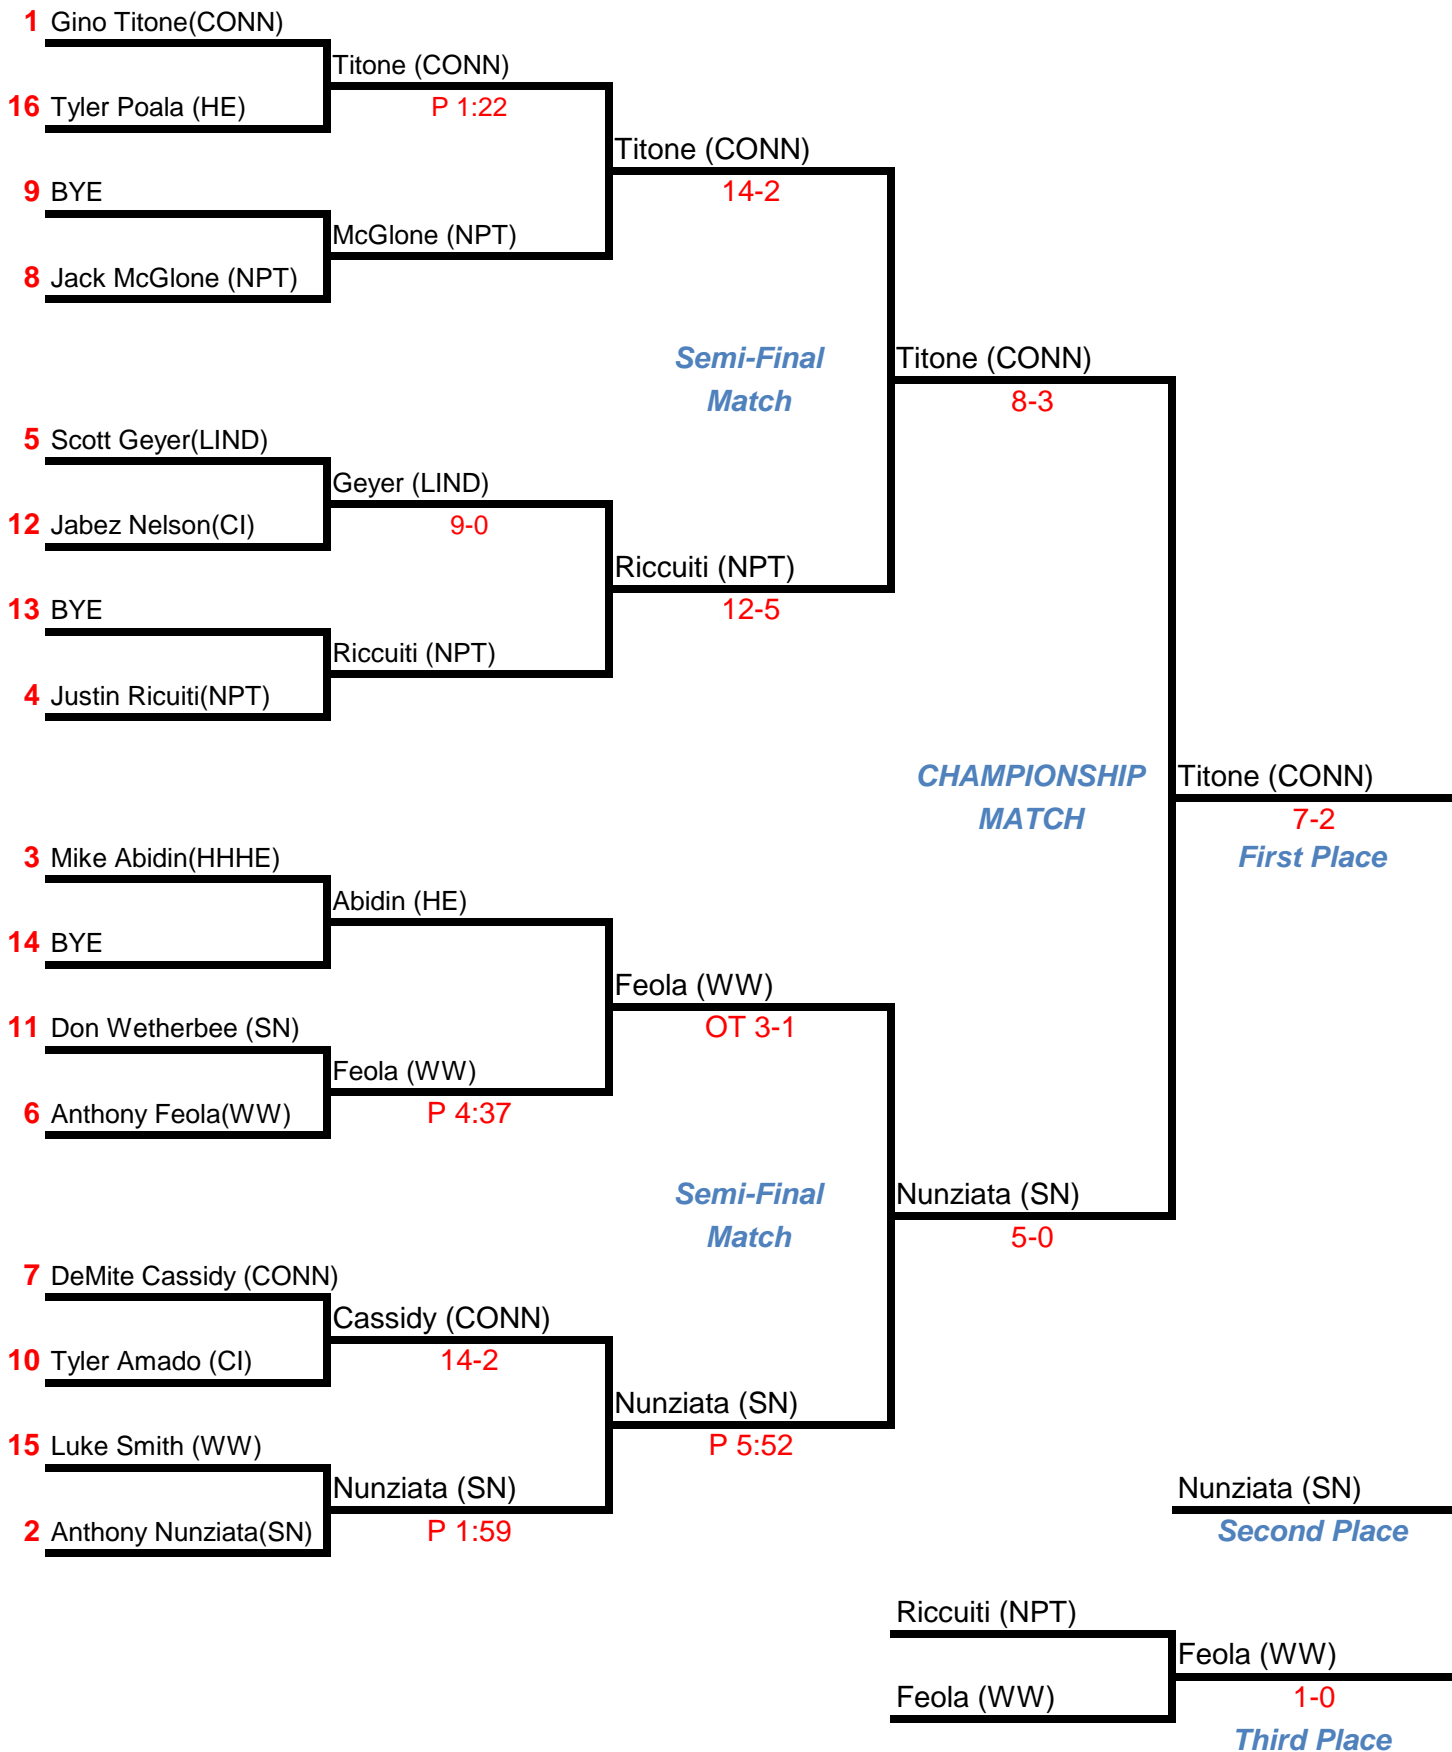

**Section XI Wrestling
2014 League II Tournament**

Section XI Wrestling 2014 League II Tournament

Weight Class: 99 lbs

Section XI Wrestling 2014 League II Tournament

Weight Class: 106 lbs

Section XI Wrestling 2014 League II Tournament

Weight Class: 113 lbs

Section XI Wrestling 2014 League II Tournament

Weight Class: 120 lbs

Section XI Wrestling 2014 League II Tournament

Weight Class: 126 lbs

Section XI Wrestling 2014 League II Tournament

Weight Class: 132 lbs

Section XI Wrestling 2014 League II Tournament

Weight Class: 138 lbs

Section XI Wrestling 2014 League II Tournament

Weight Class: 145 lbs

Section XI Wrestling 2014 League II Tournament

Weight Class: 152 lbs

Section XI Wrestling 2014 League II Tournament

Weight Class: 160 lbs

Section XI Wrestling 2014 League II Tournament

Weight Class: 170 lbs

Section XI Wrestling 2014 League II Tournament