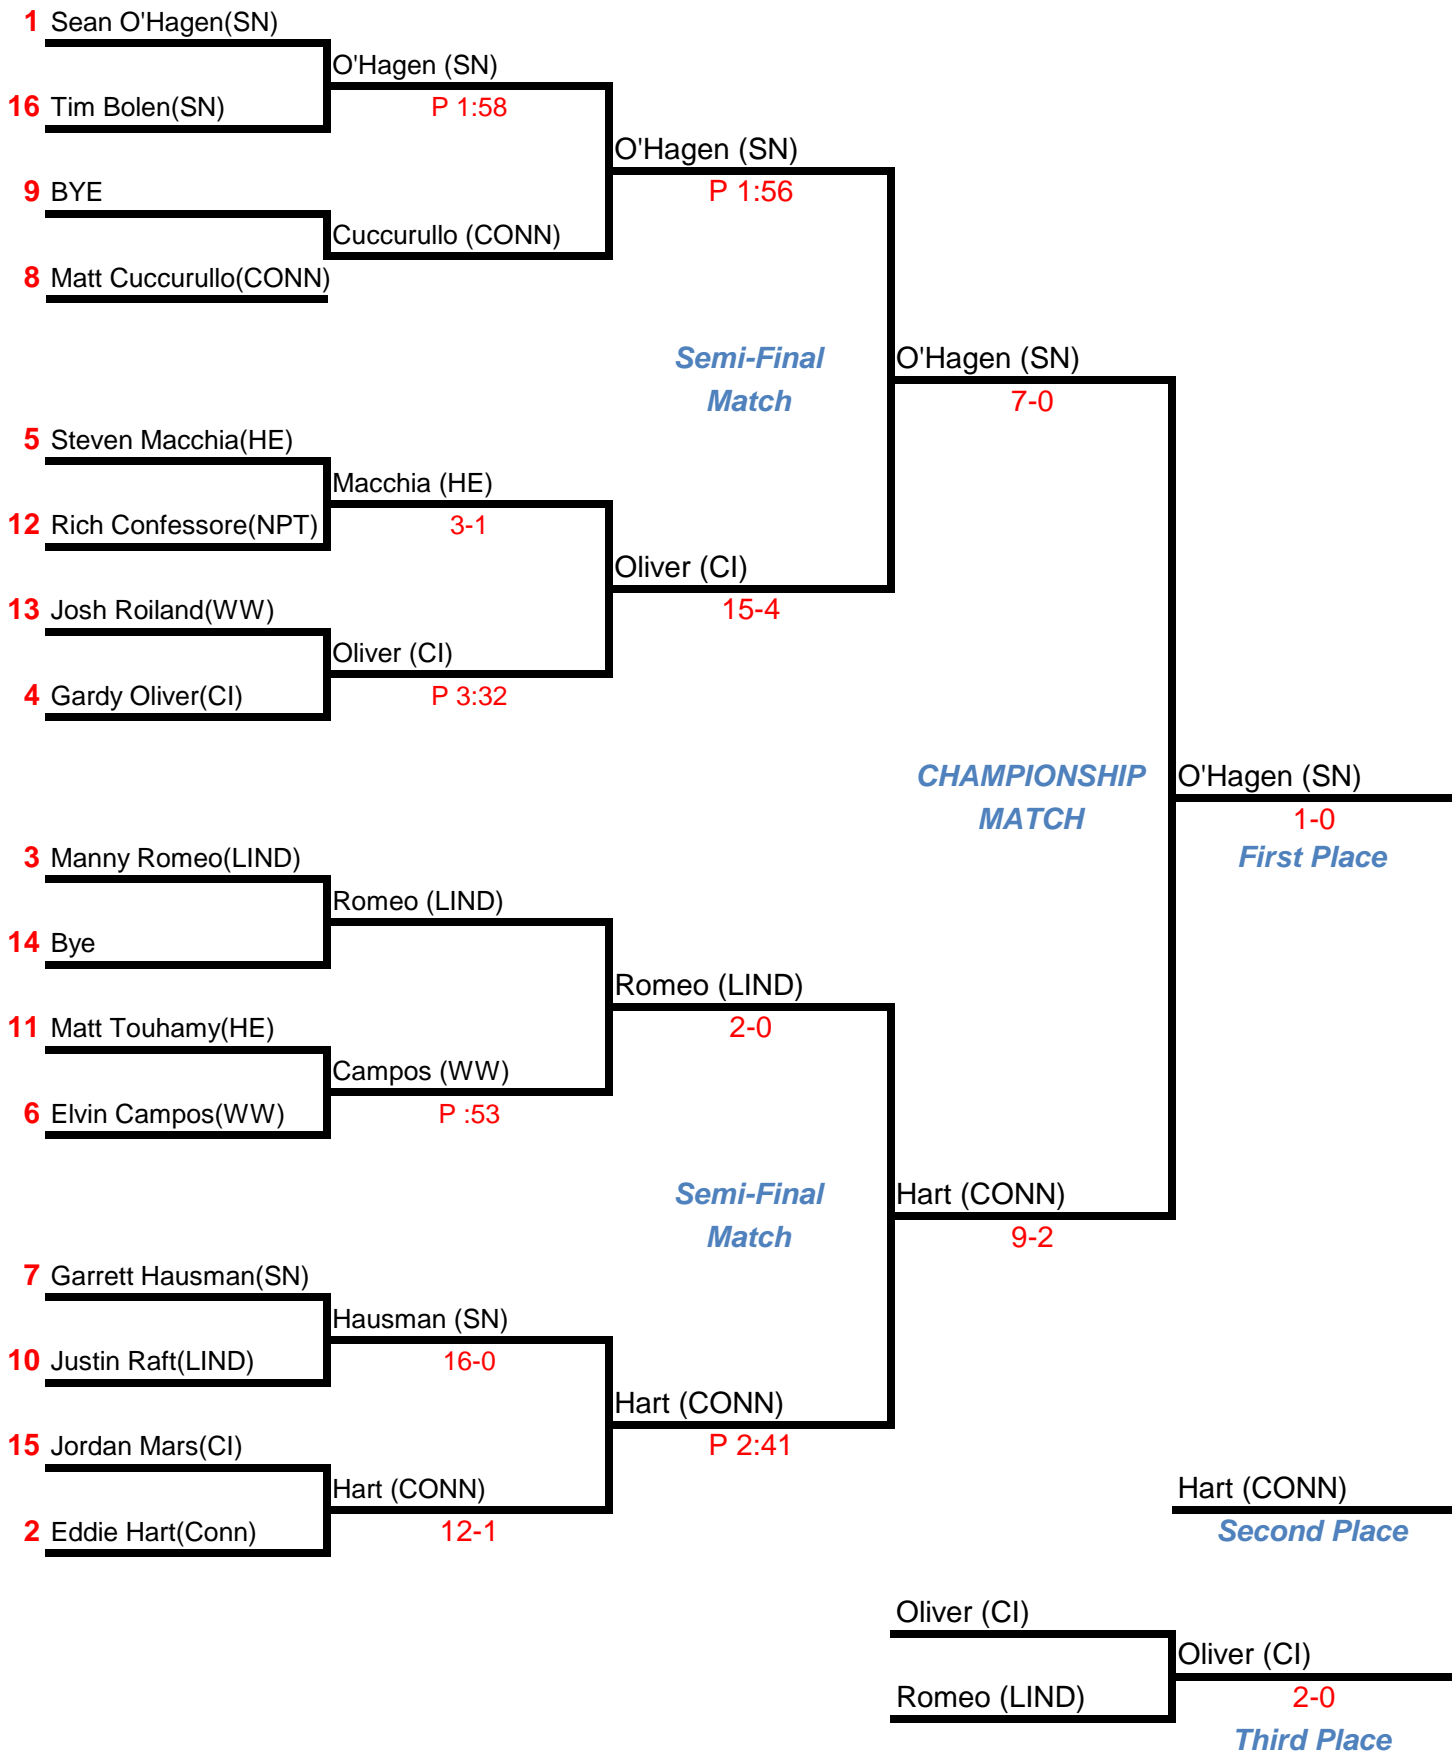

**Section XI Wrestling
2014 League II Tournament**

Section XI Wrestling 2014 League II Tournament

Weight Class: 99 lbs

Section XI Wrestling 2014 League II Tournament

Weight Class: 106 lbs

Section XI Wrestling 2014 League II Tournament

Weight Class: 113 lbs

Section XI Wrestling 2014 League II Tournament

Weight Class: 120 lbs

Section XI Wrestling 2014 League II Tournament

Weight Class: 126 lbs

Section XI Wrestling 2014 League II Tournament

Weight Class: 132 lbs

Section XI Wrestling 2014 League II Tournament

Weight Class: 138 lbs

Section XI Wrestling 2014 League II Tournament

Weight Class: 145 lbs

Section XI Wrestling 2014 League II Tournament