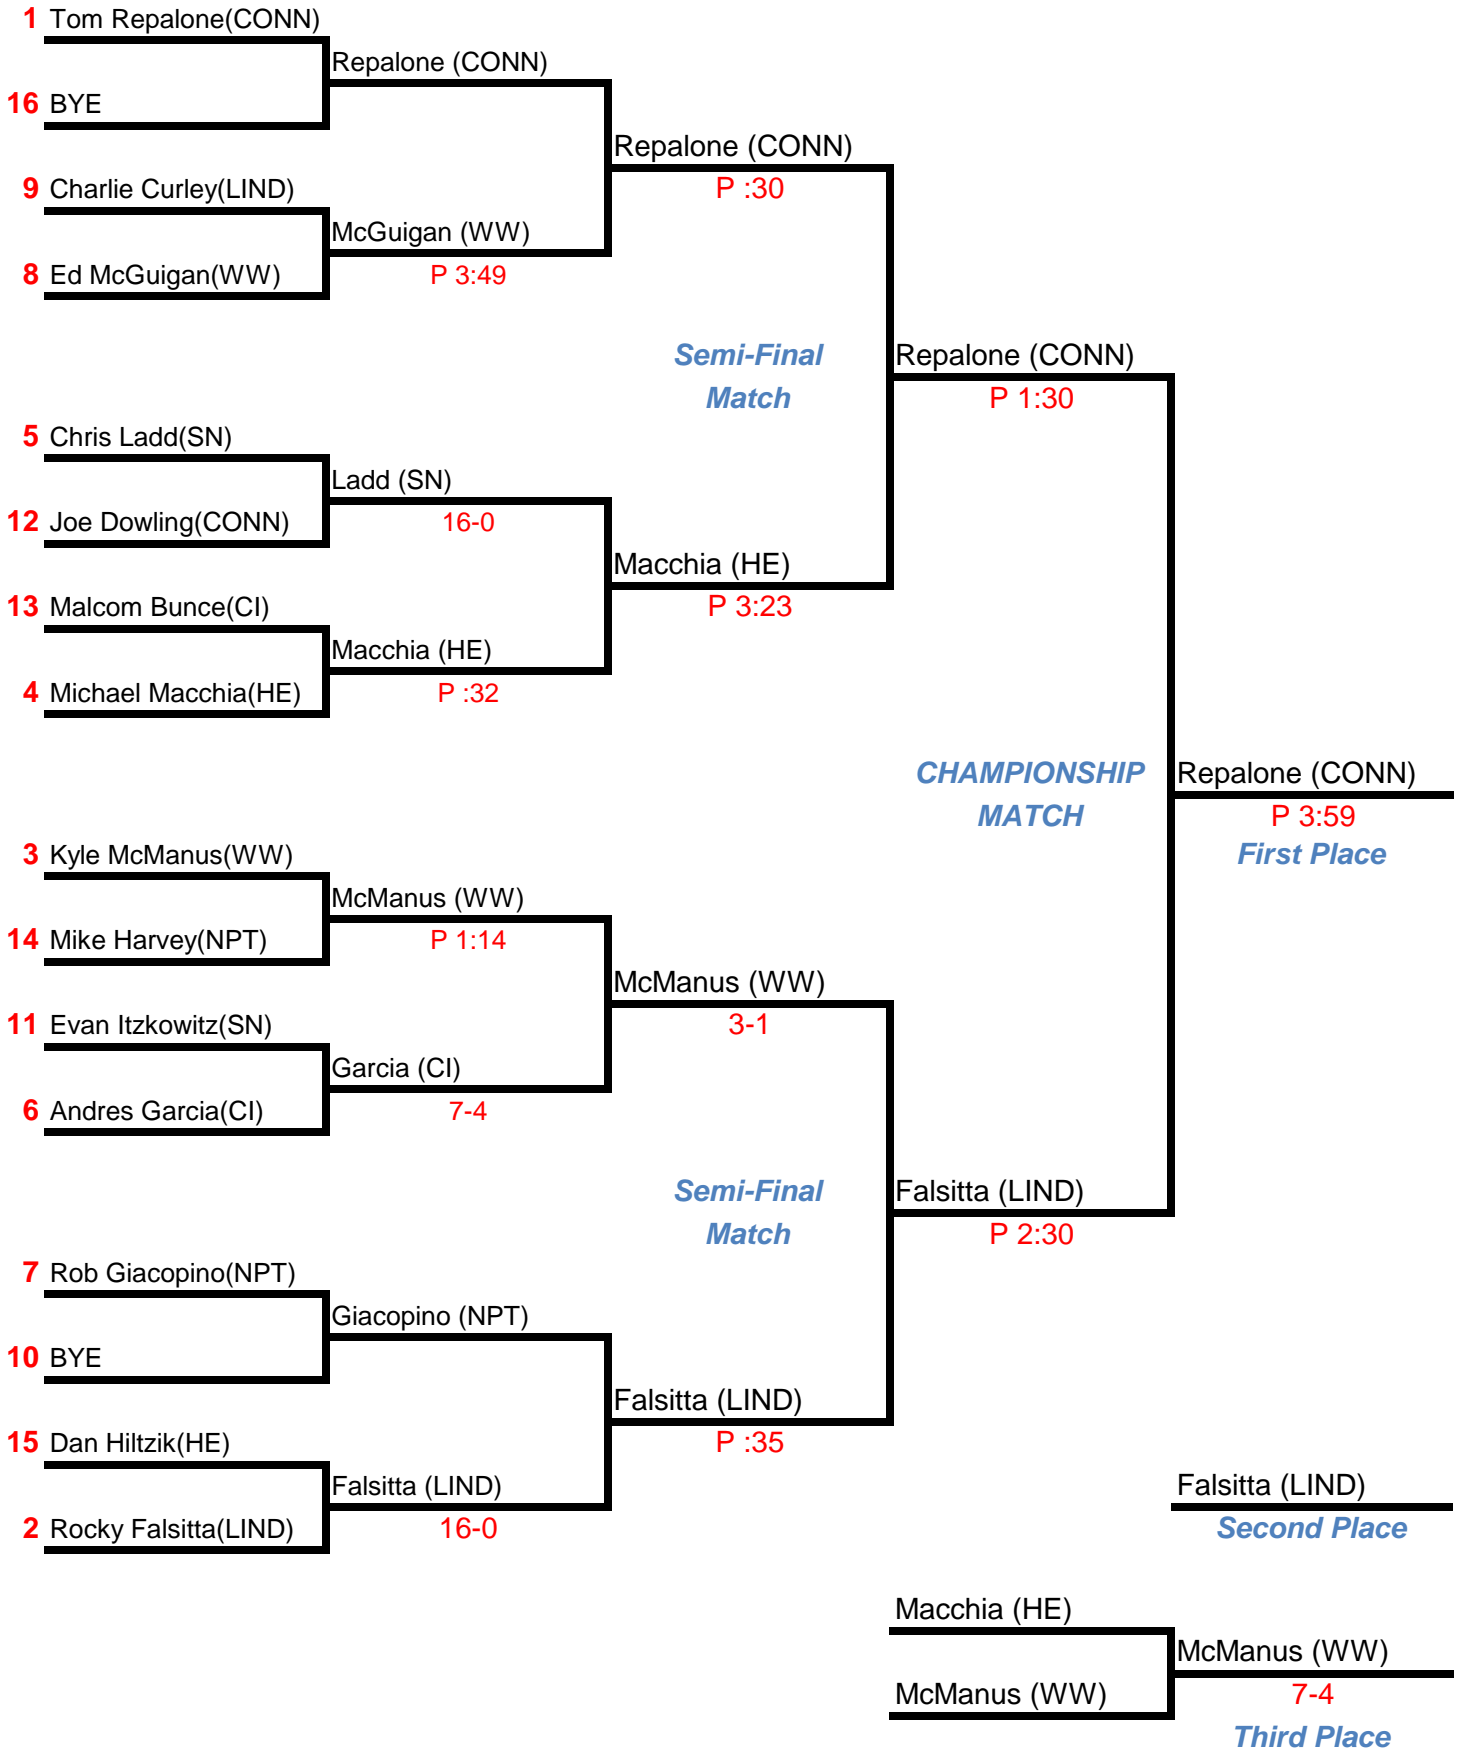

**Section XI Wrestling
2014 League II Tournament**

Section XI Wrestling 2014 League II Tournament

Weight Class: 99 lbs

Section XI Wrestling 2014 League II Tournament

Weight Class: 106 lbs

Section XI Wrestling 2014 League II Tournament

Weight Class: 113 lbs

Section XI Wrestling 2014 League II Tournament

Weight Class: 120 lbs

Section XI Wrestling 2014 League II Tournament

Weight Class: 126 lbs

Section XI Wrestling 2014 League II Tournament

Weight Class: 132 lbs

Section XI Wrestling 2014 League II Tournament

Weight Class: 138 lbs

Section XI Wrestling 2014 League II Tournament

Weight Class: 145 lbs

Section XI Wrestling 2014 League II Tournament