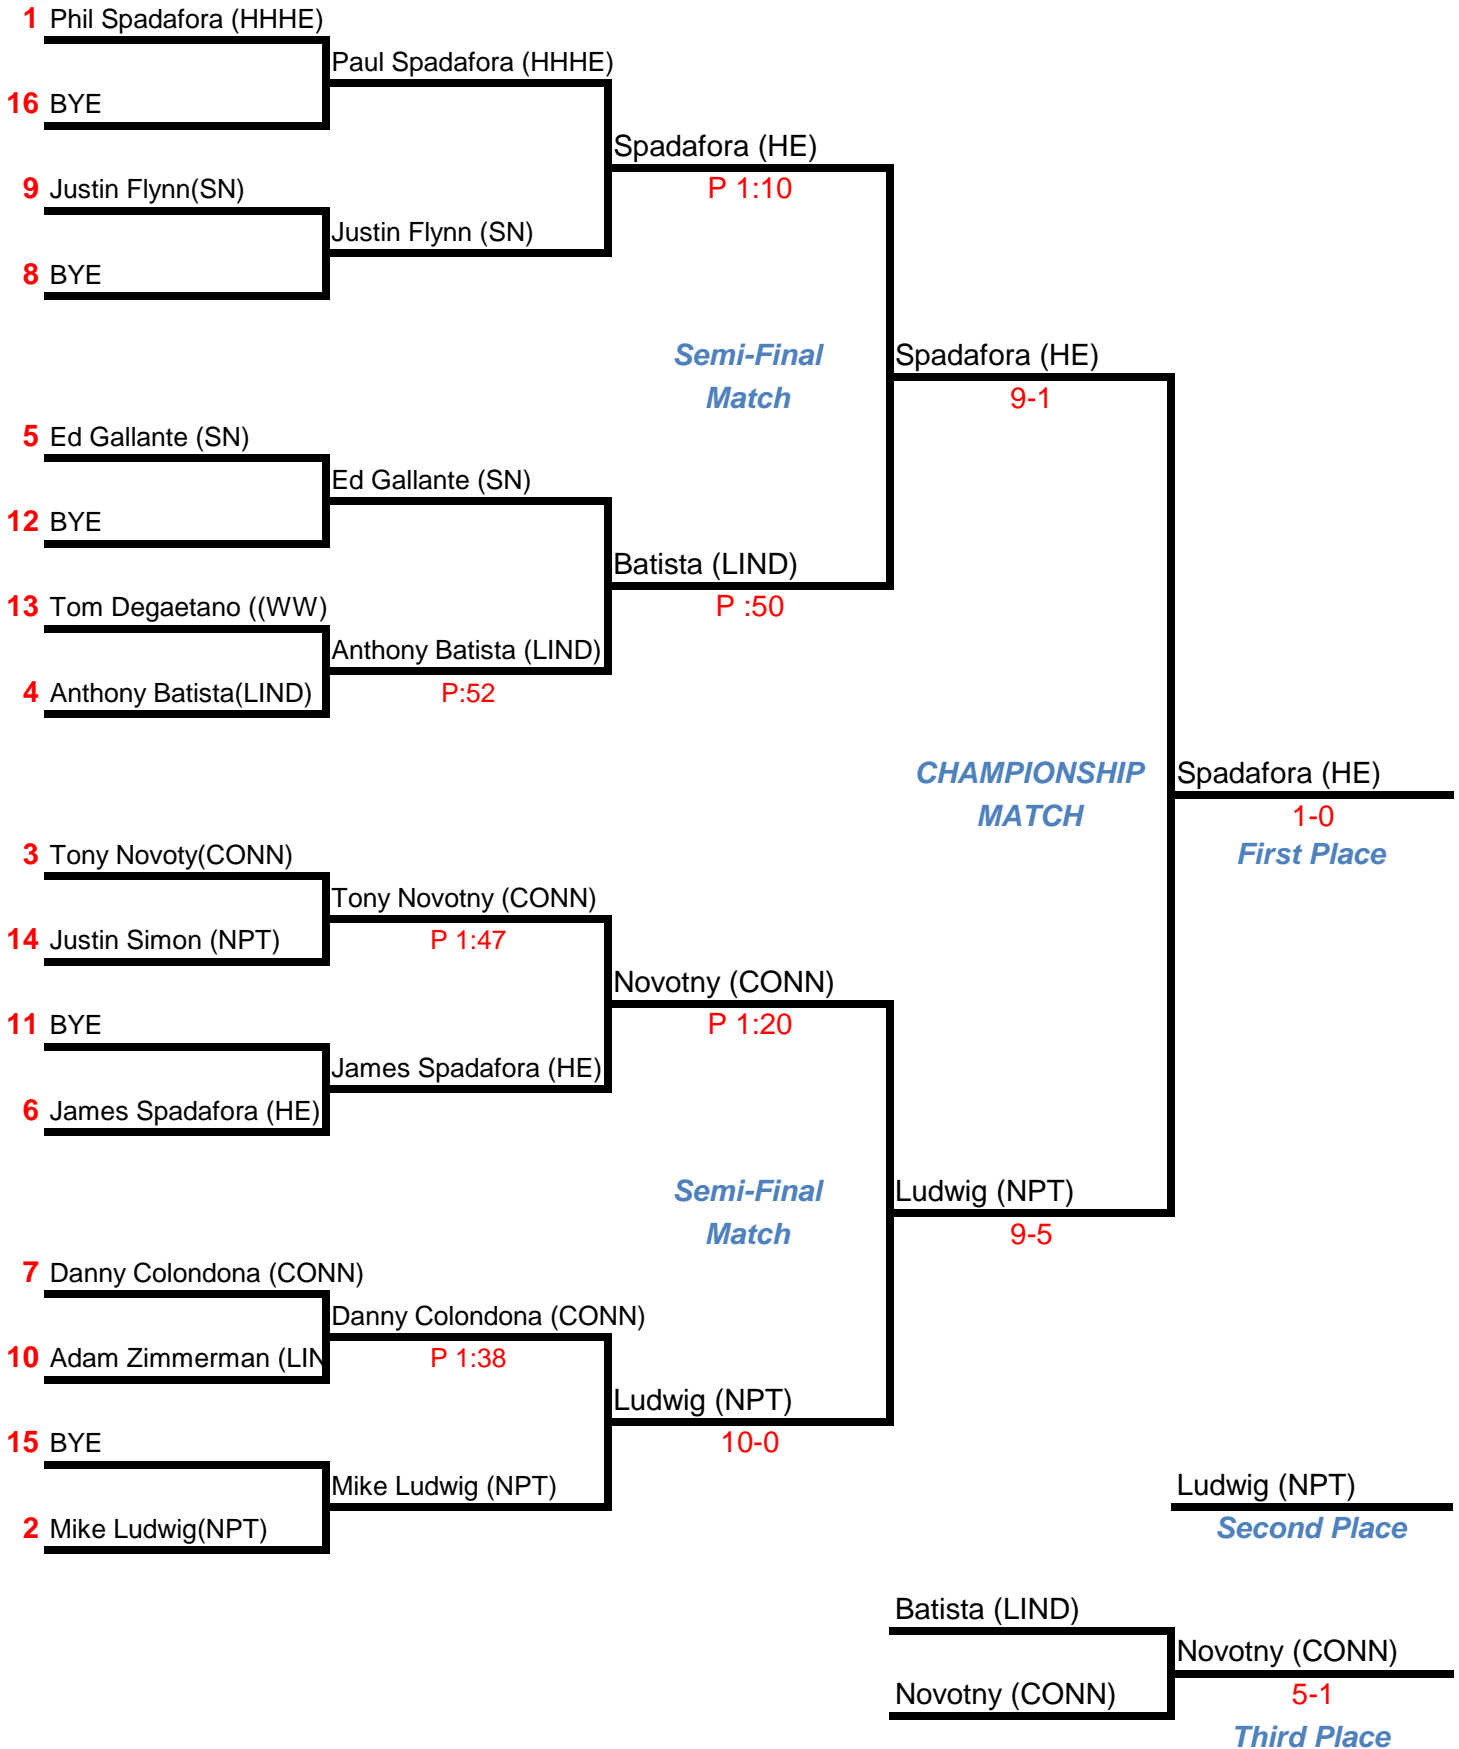

**Section XI Wrestling
2014 League II Tournament**

Section XI Wrestling 2014 League II Tournament

Weight Class: 99 lbs

Section XI Wrestling 2014 League II Tournament

Weight Class: 106 lbs

Section XI Wrestling 2014 League II Tournament

Weight Class: 113 lbs

Section XI Wrestling 2014 League II Tournament

Weight Class: 120 lbs

Section XI Wrestling 2014 League II Tournament

Weight Class: 126 lbs

Section XI Wrestling 2014 League II Tournament

Weight Class: 132 lbs

Section XI Wrestling 2014 League II Tournament

Weight Class: 138 lbs

Section XI Wrestling 2014 League II Tournament

Weight Class: 145 lbs

Section XI Wrestling 2014 League II Tournament