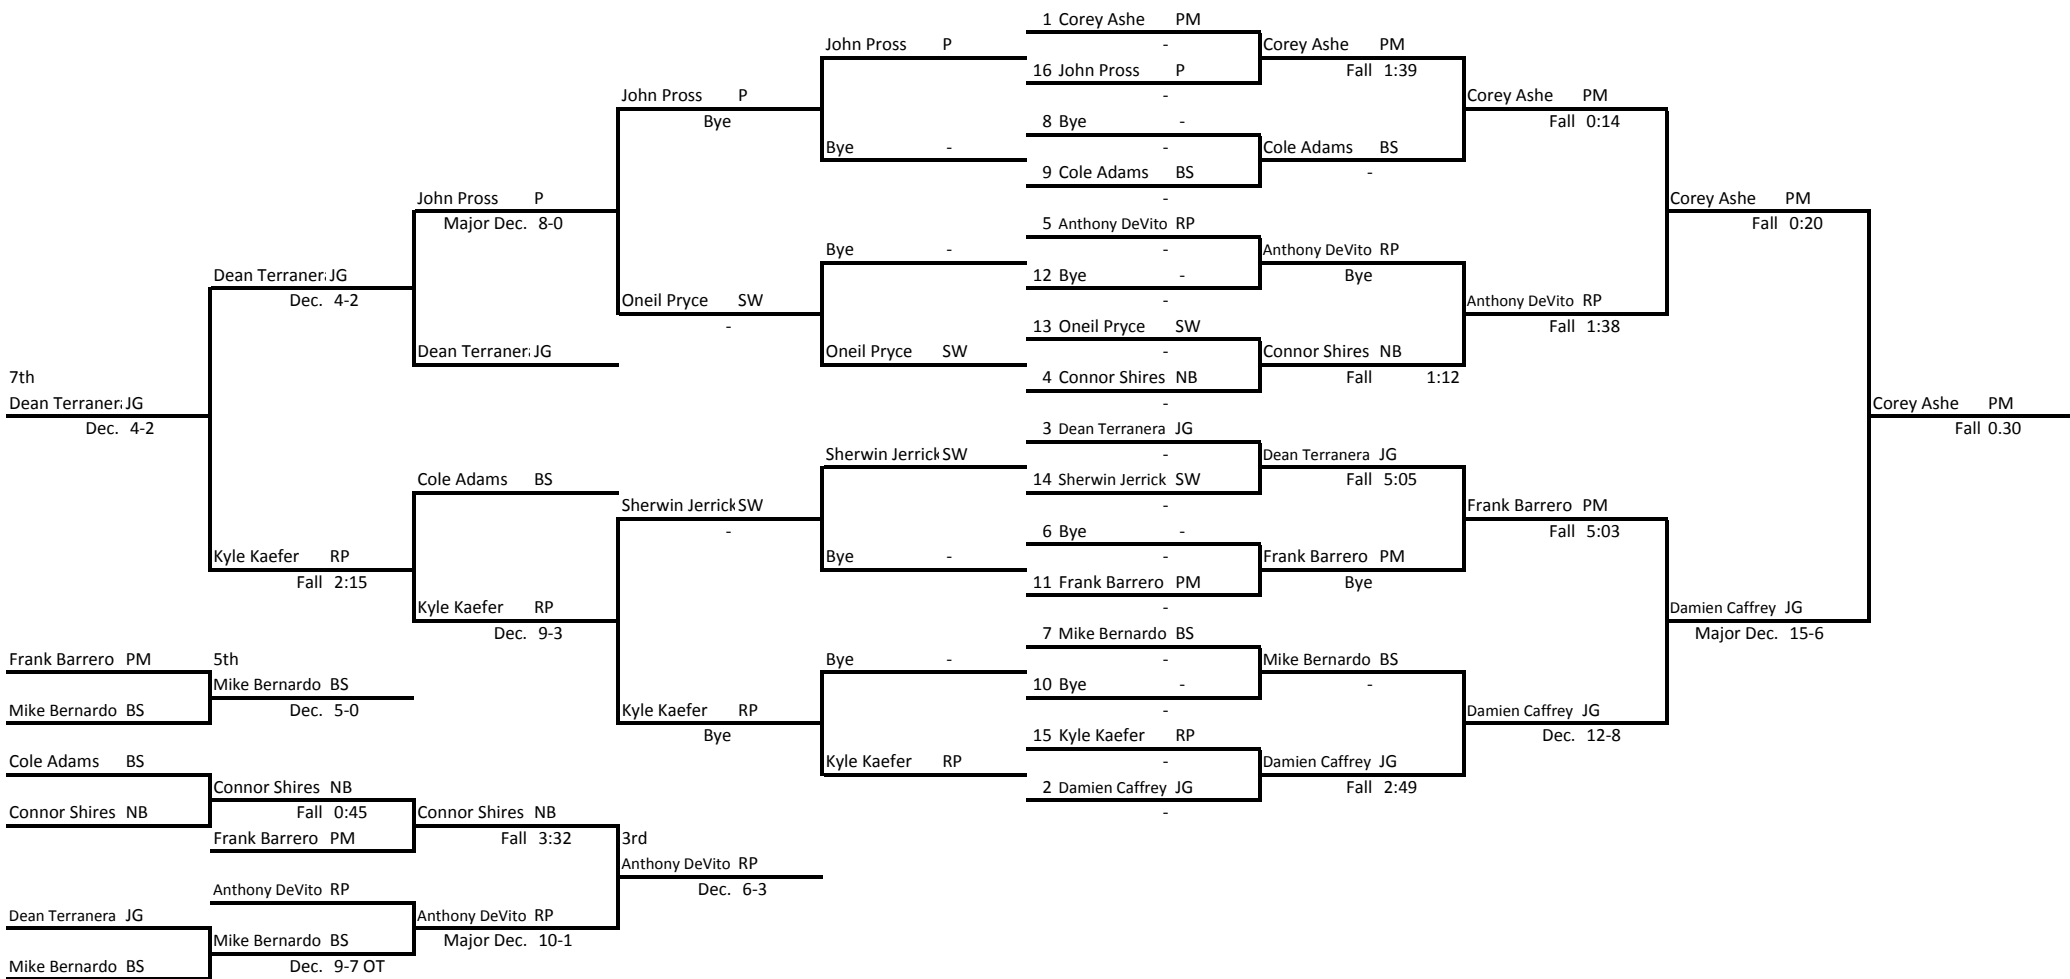

2013 Raider Invitational

Weight: 120

2013 Raider Invitational

Weight: 126

2013 Raider Invitational

Weight Class: 170

2013 Raider Invitational

Weight Class: 195