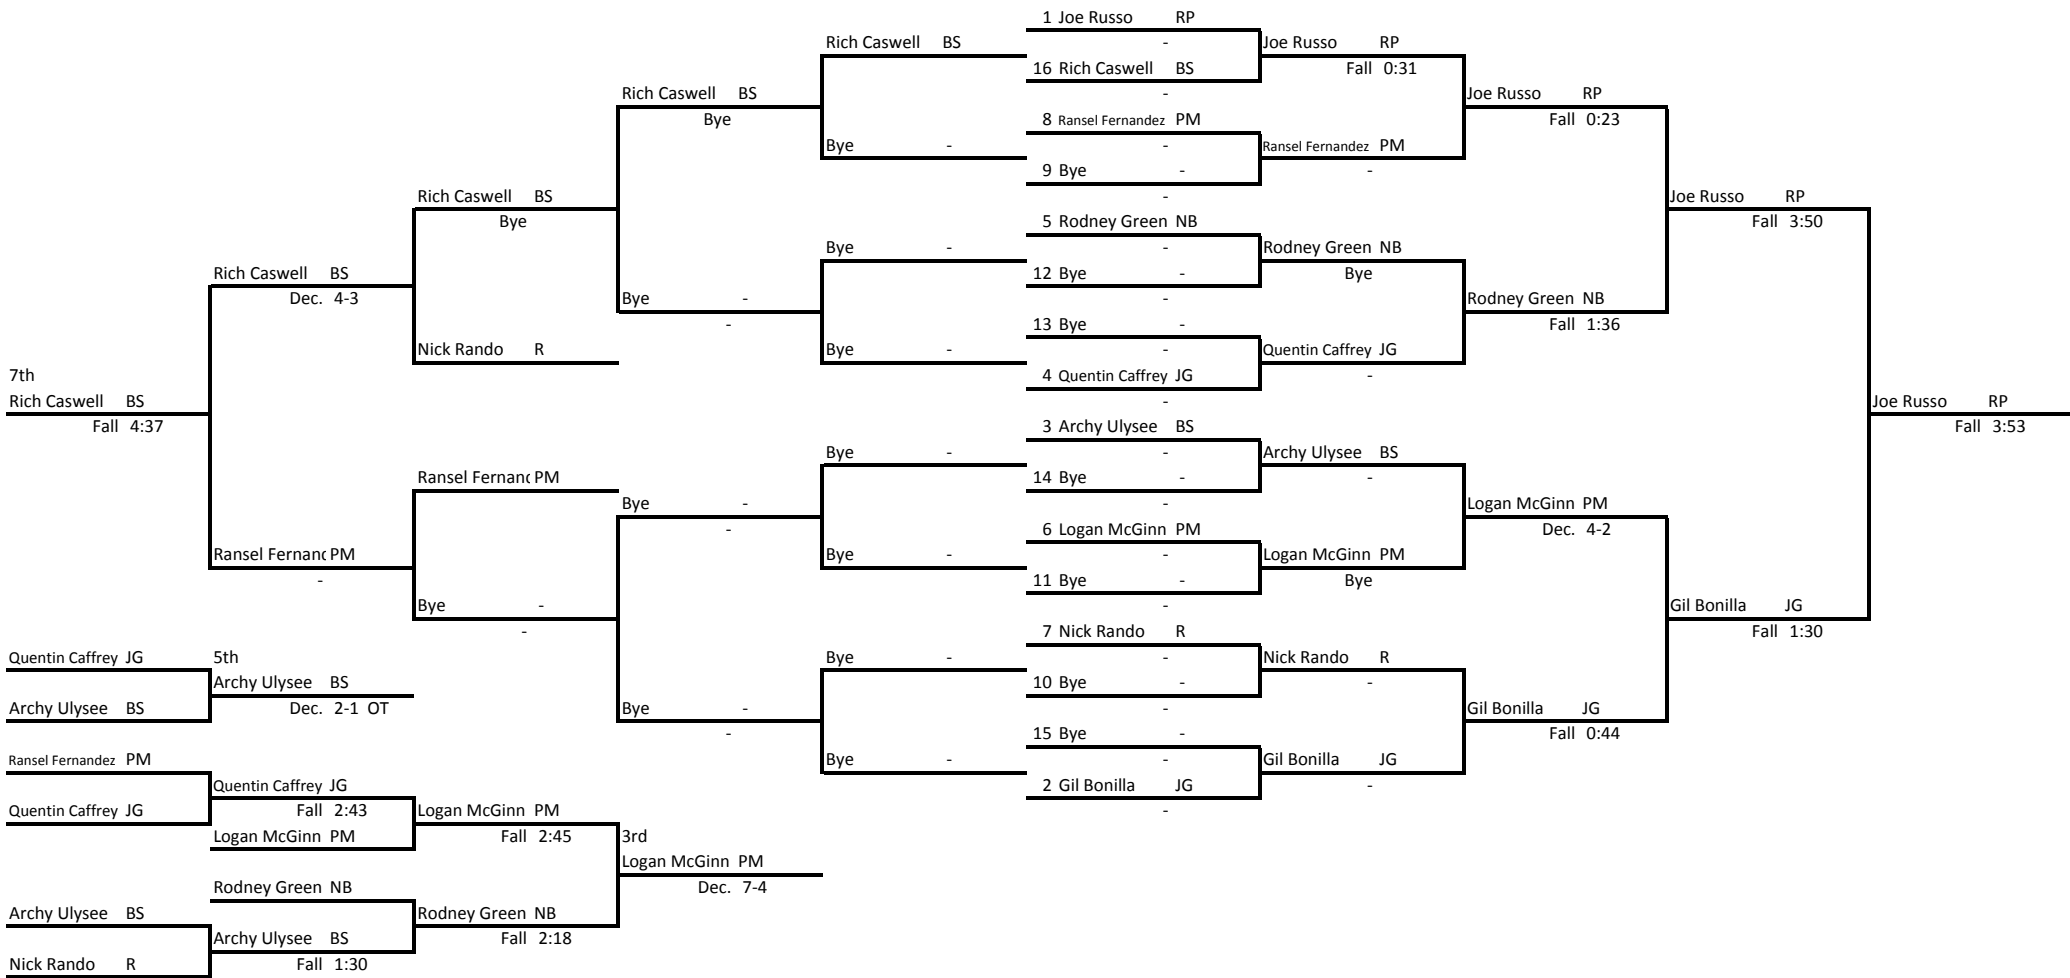

2013 Raider Invitational

Weight: 120

2013 Raider Invitational

Weight: 126

2013 Raider Invitational

Weight Class: 170

2013 Raider Invitational

Weight Class: 195