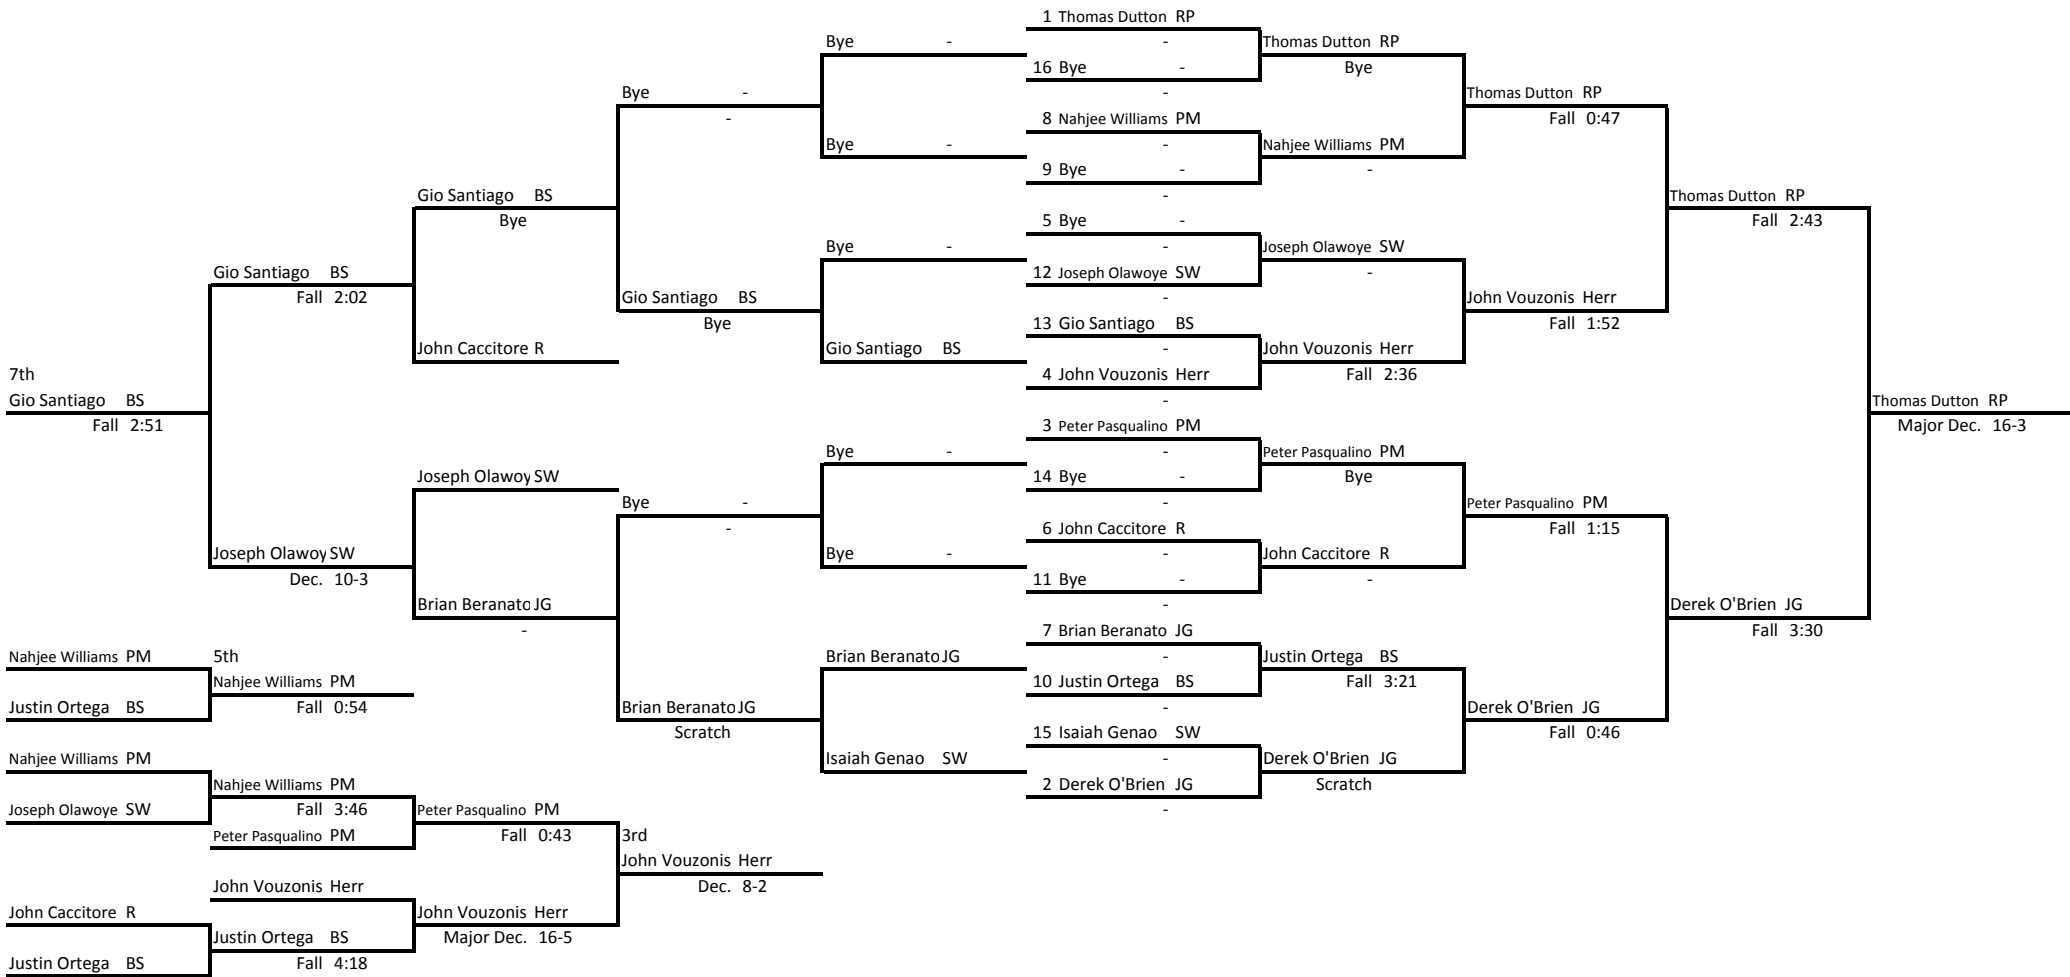

2013 Raider Invitational

Weight: 120

2013 Raider Invitational

Weight: 126

2013 Raider Invitational

Weight Class: 170

2013 Raider Invitational

Weight Class: 195