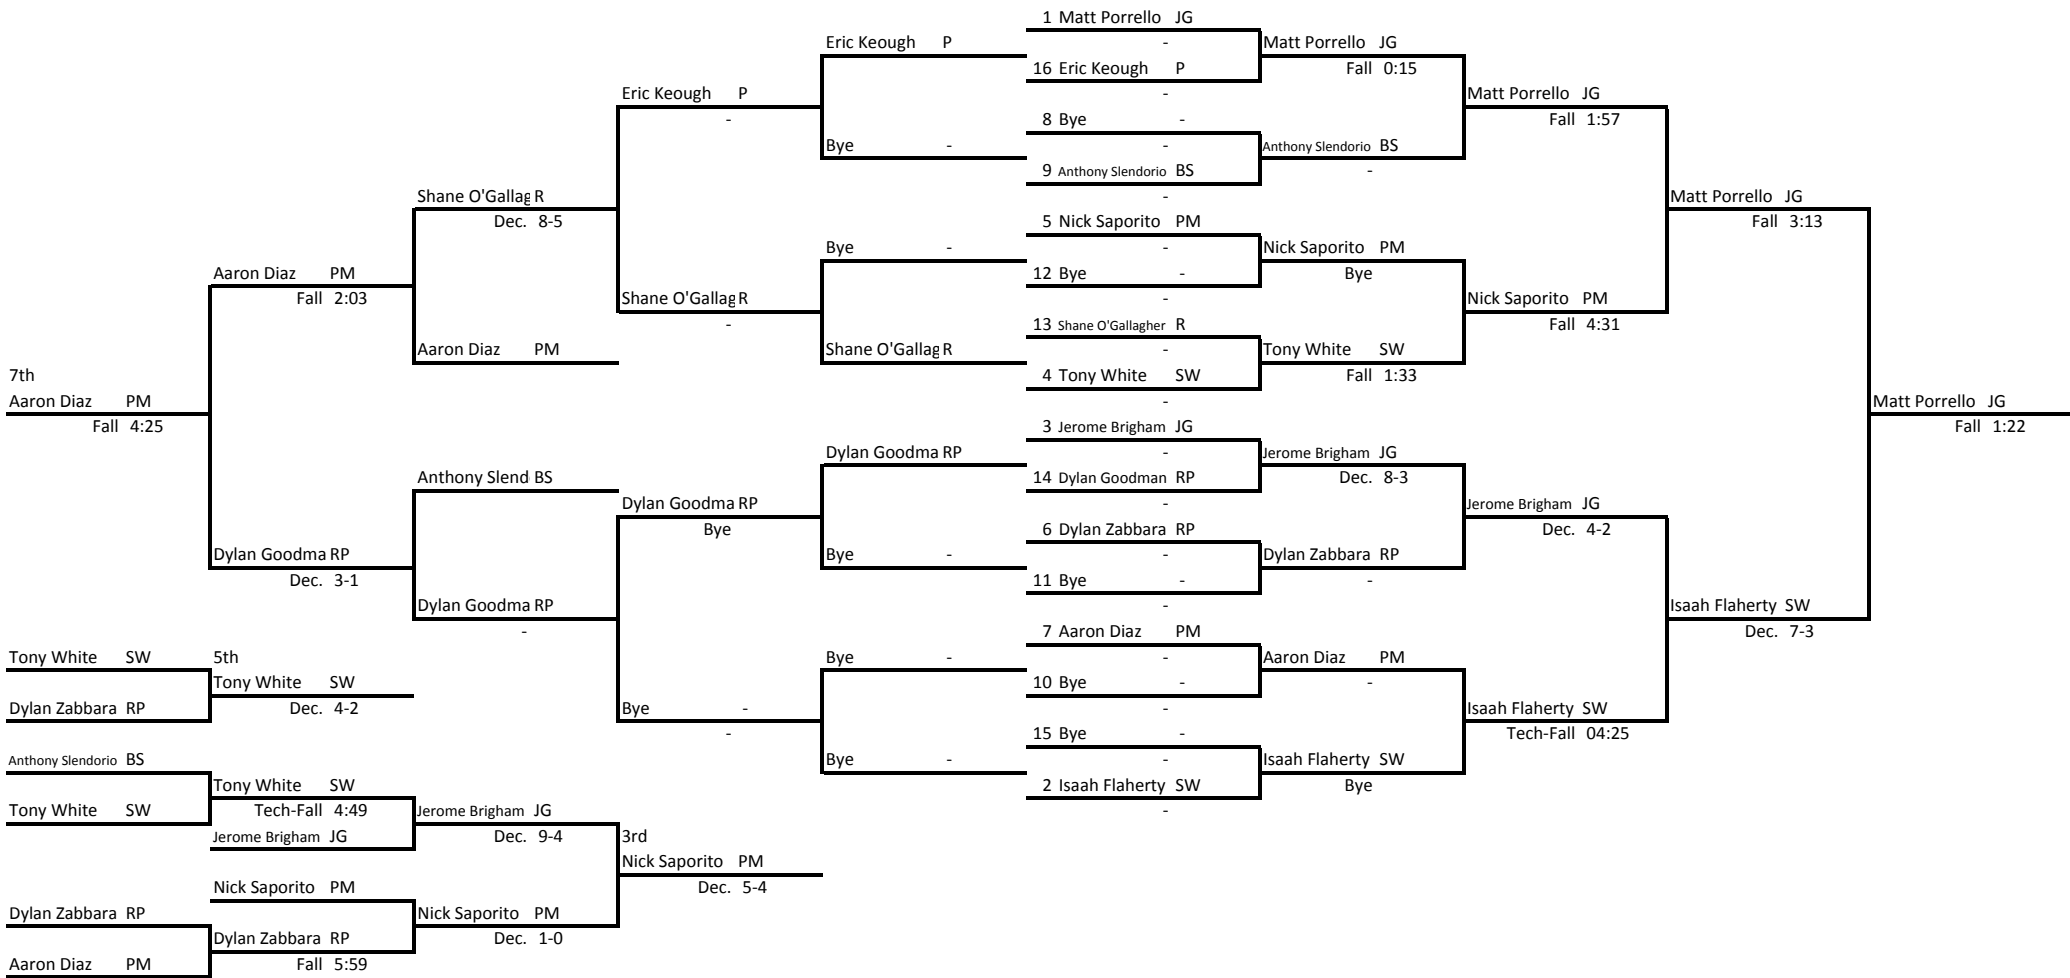

2013 Raider Invitational

Weight: 120

2013 Raider Invitational

Weight: 126

2013 Raider Invitational

Weight Class: 170

2013 Raider Invitational

Weight Class: 195