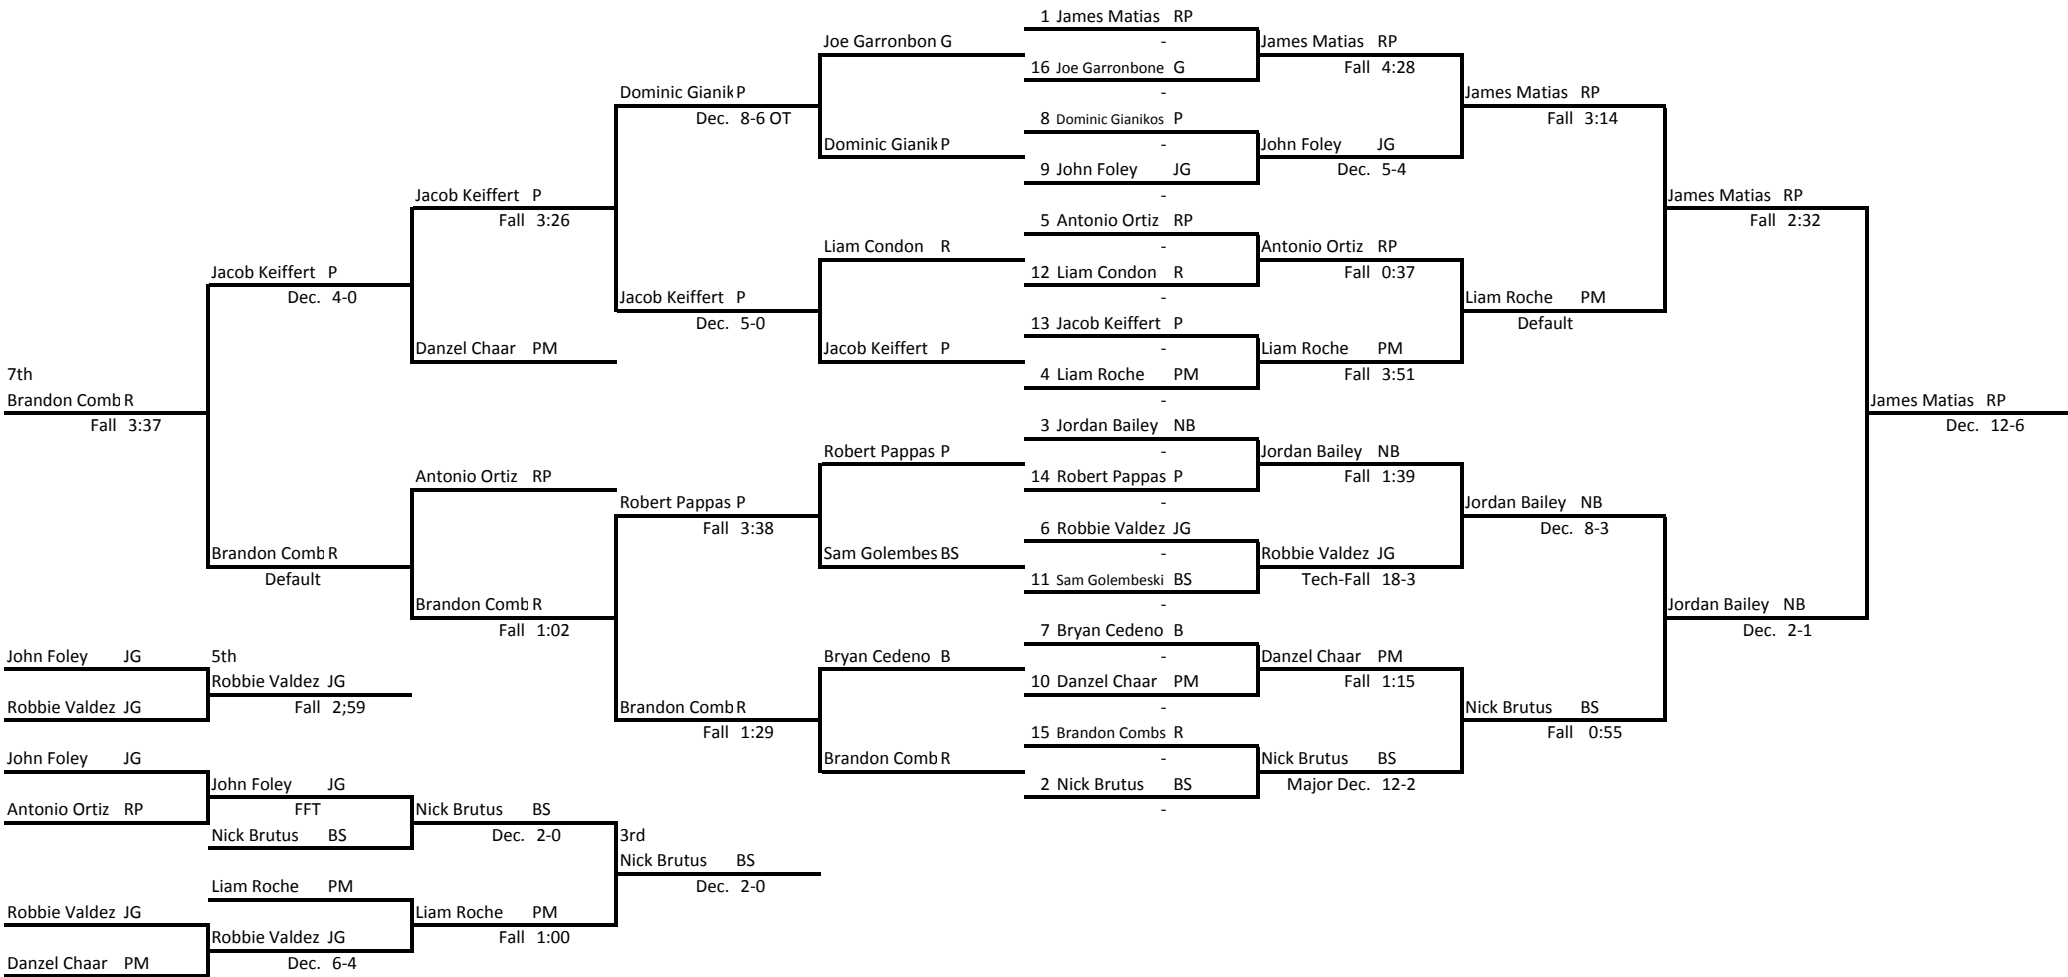

2013 Raider Invitational

Weight: 120

2013 Raider Invitational

Weight: 126

2013 Raider Invitational

Weight Class: 170

2013 Raider Invitational

Weight Class: 195