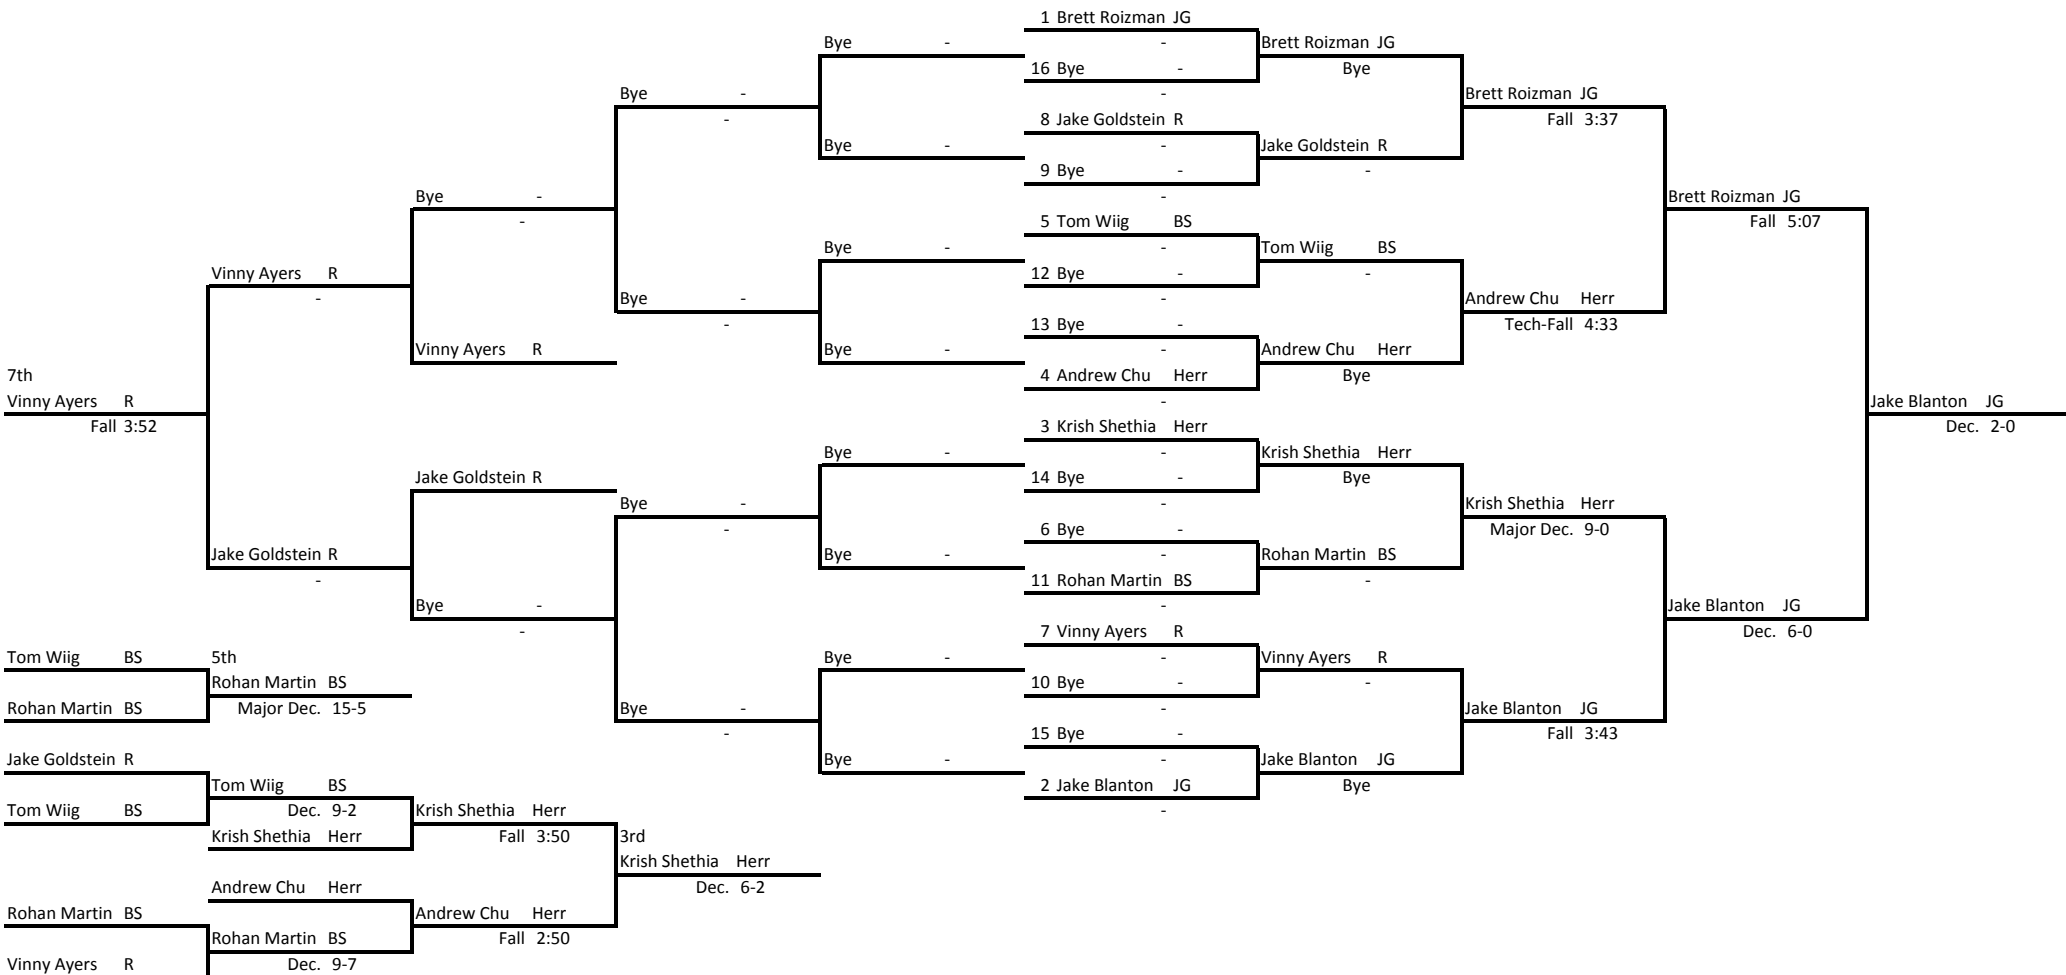

2013 Raider Invitational

Weight: 120

2013 Raider Invitational

Weight: 126

2013 Raider Invitational

Weight Class: 170

2013 Raider Invitational

Weight Class: 195