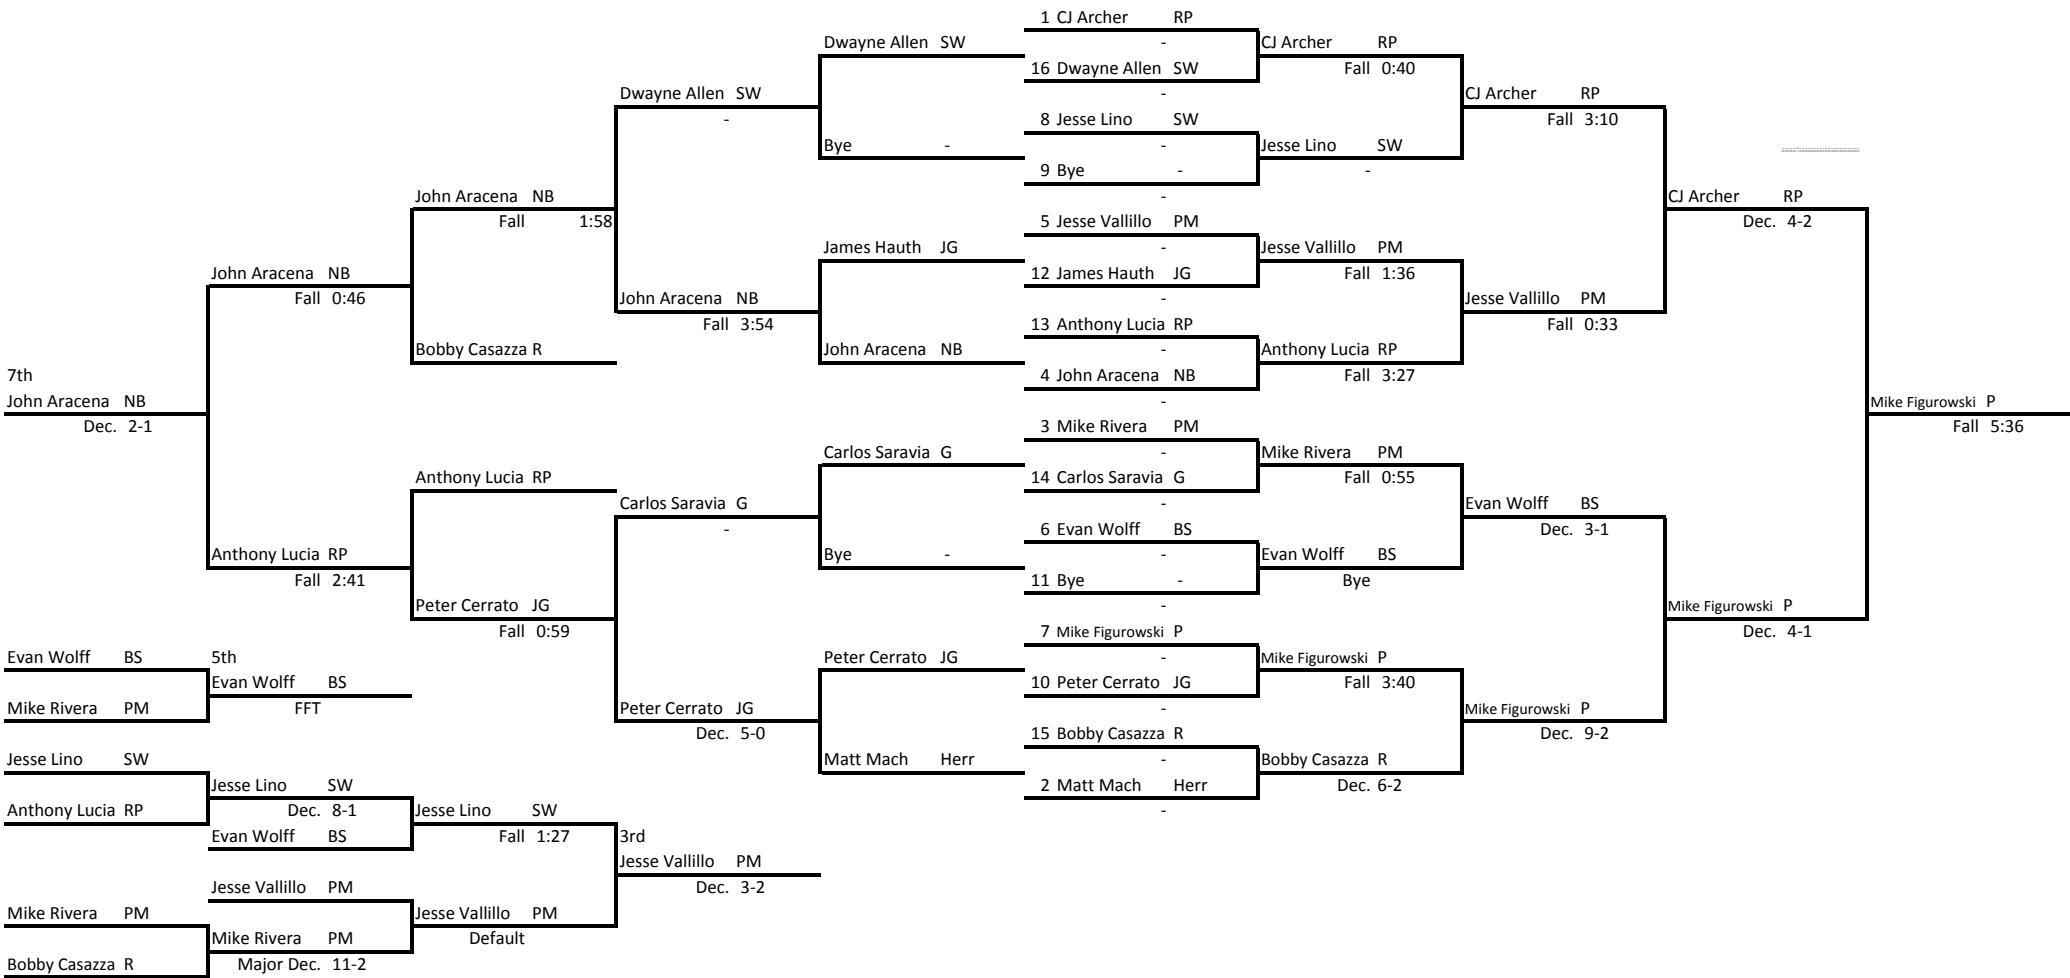

2013 Raider Invitational

Weight: 120

2013 Raider Invitational

Weight: 126

2013 Raider Invitational

Weight Class: 170

2013 Raider Invitational

Weight Class: 195