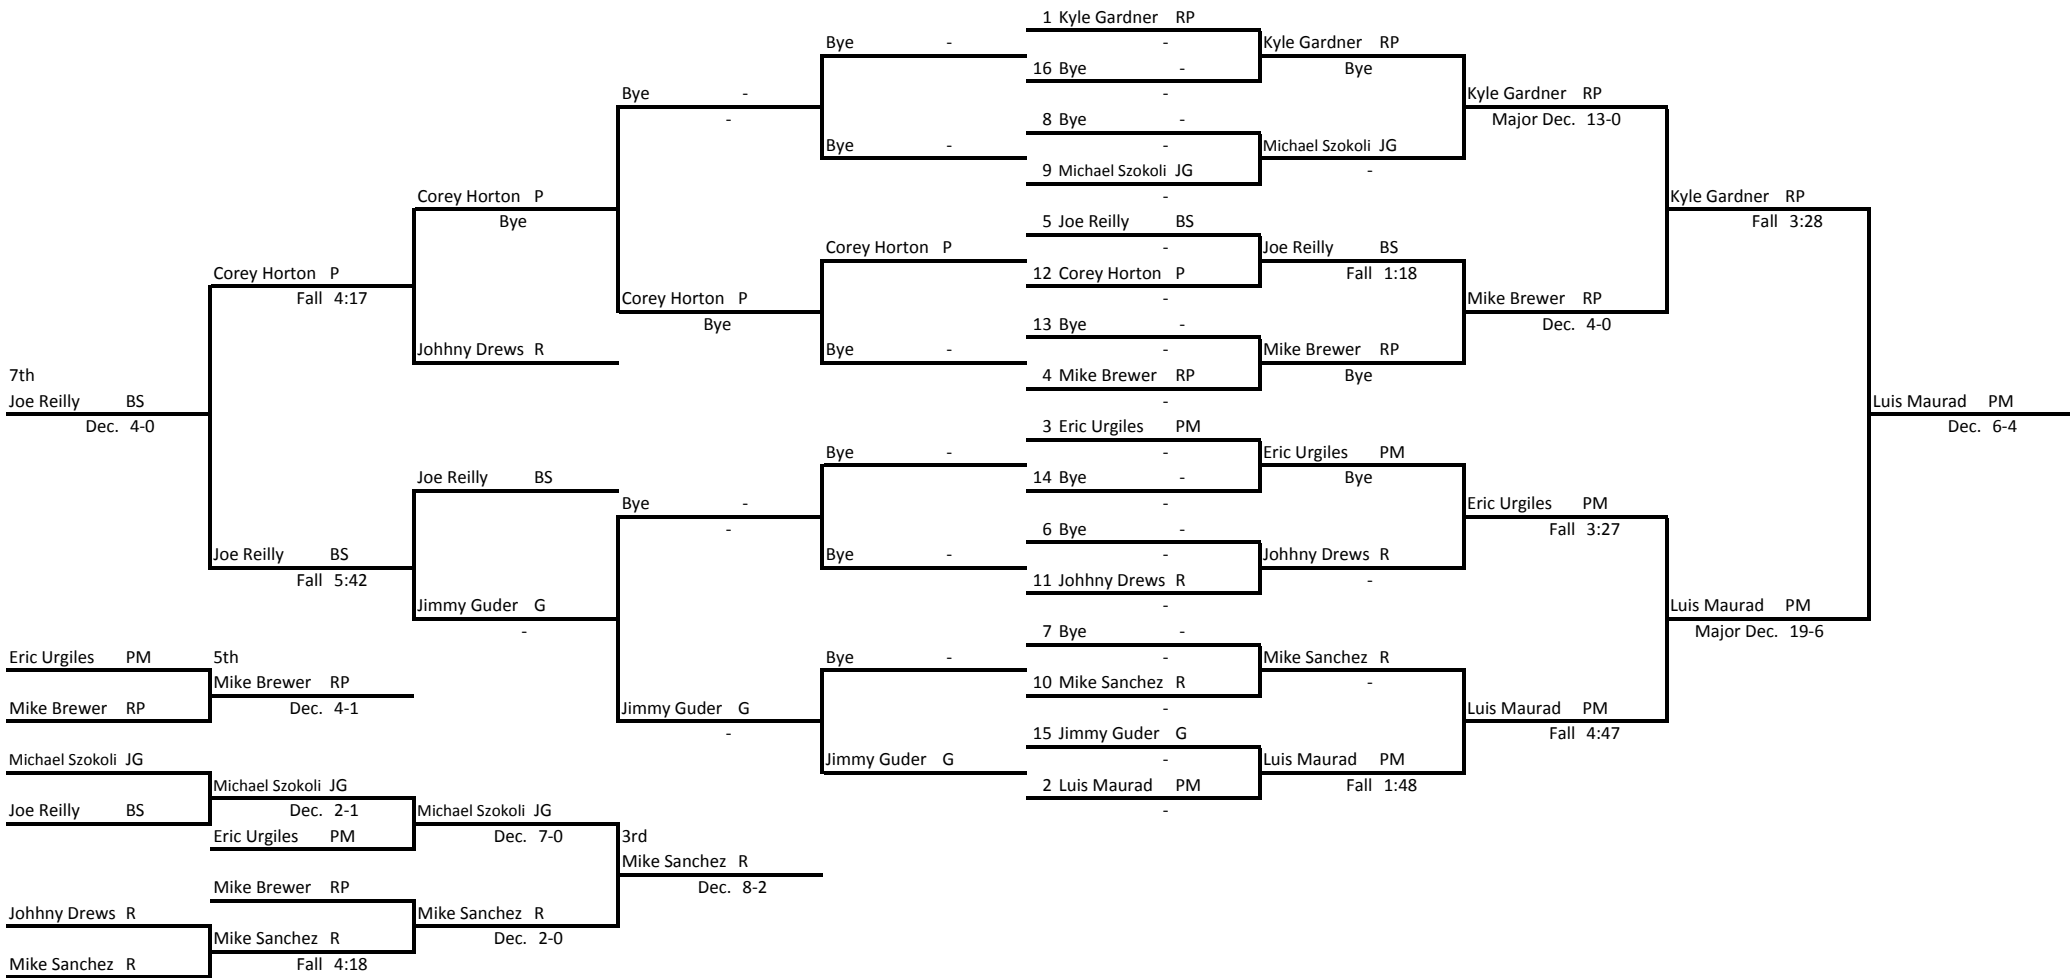

2013 Raider Invitational

Weight: 120

2013 Raider Invitational

Weight: 126

2013 Raider Invitational

Weight Class: 170

2013 Raider Invitational

Weight Class: 195