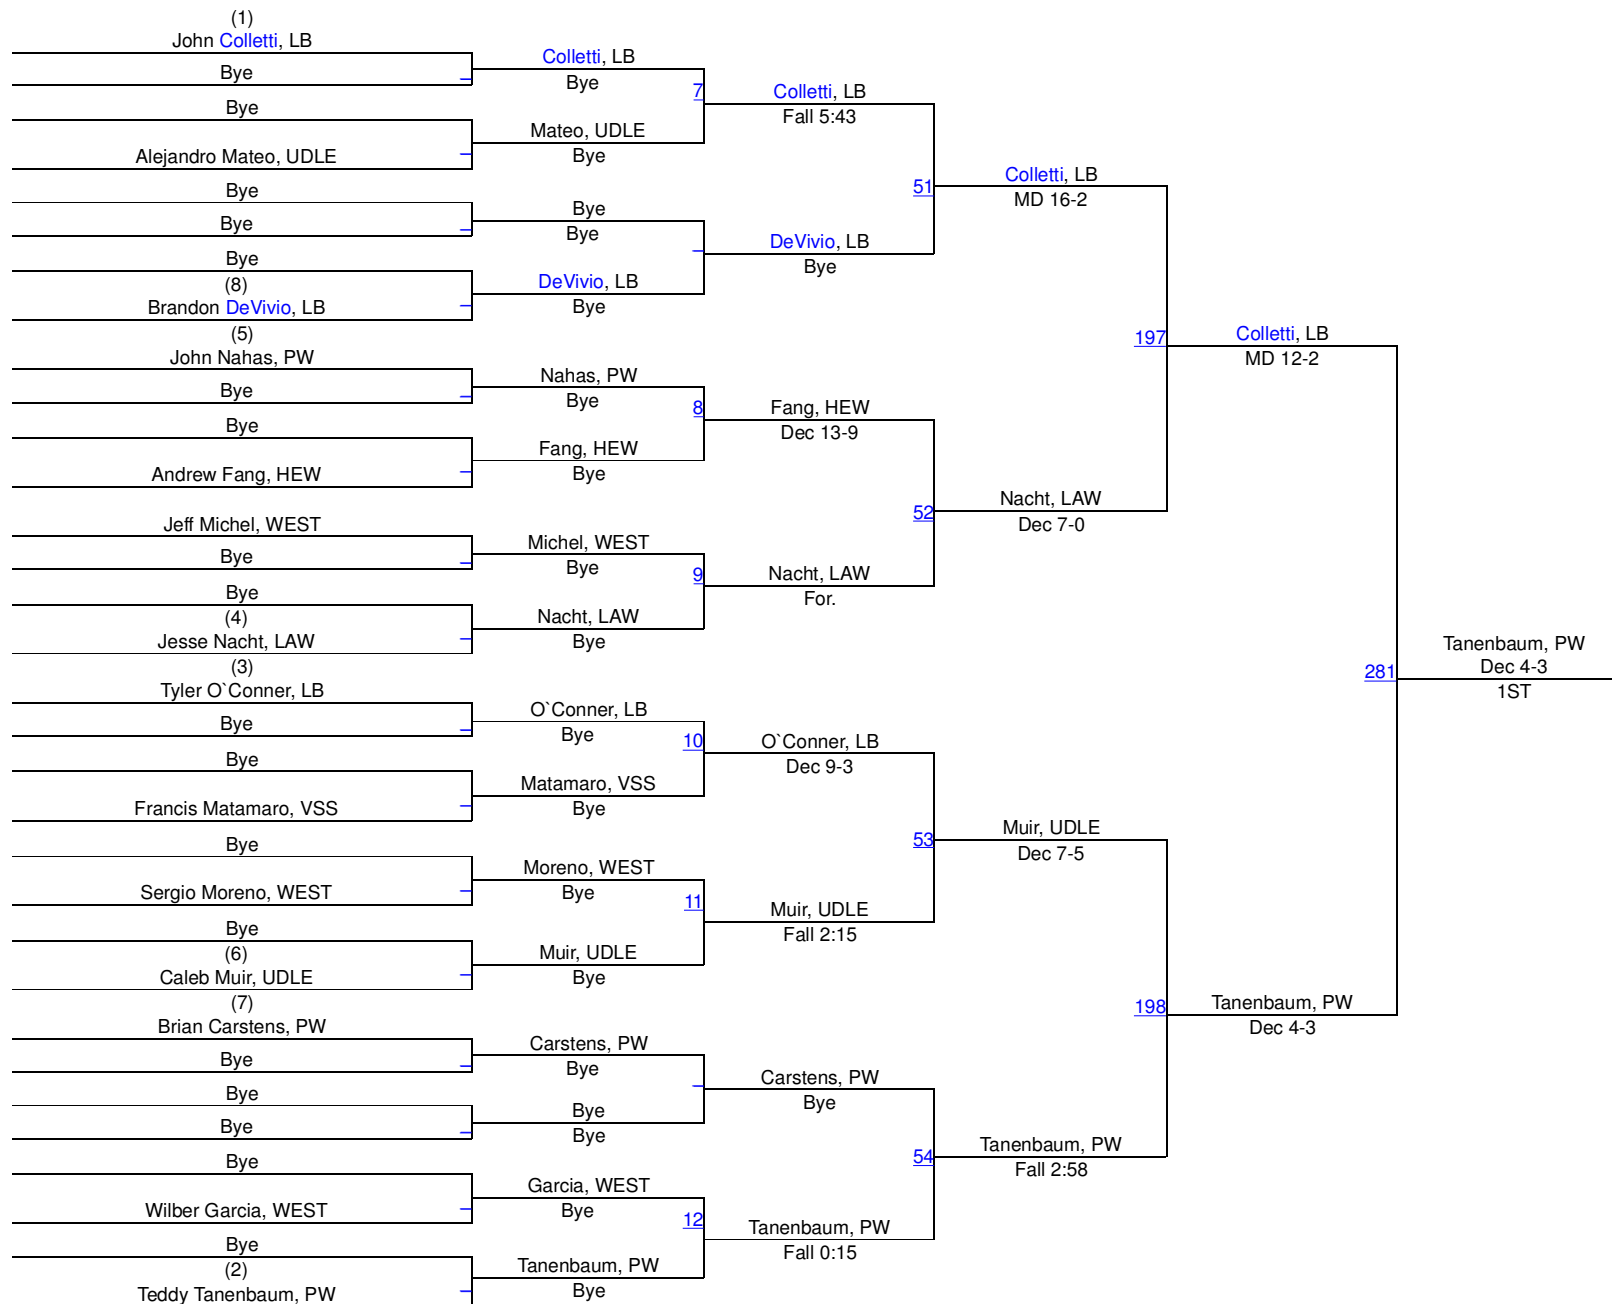

2014 SECTION VIII QUALIFIER @ LONG BEACH

126