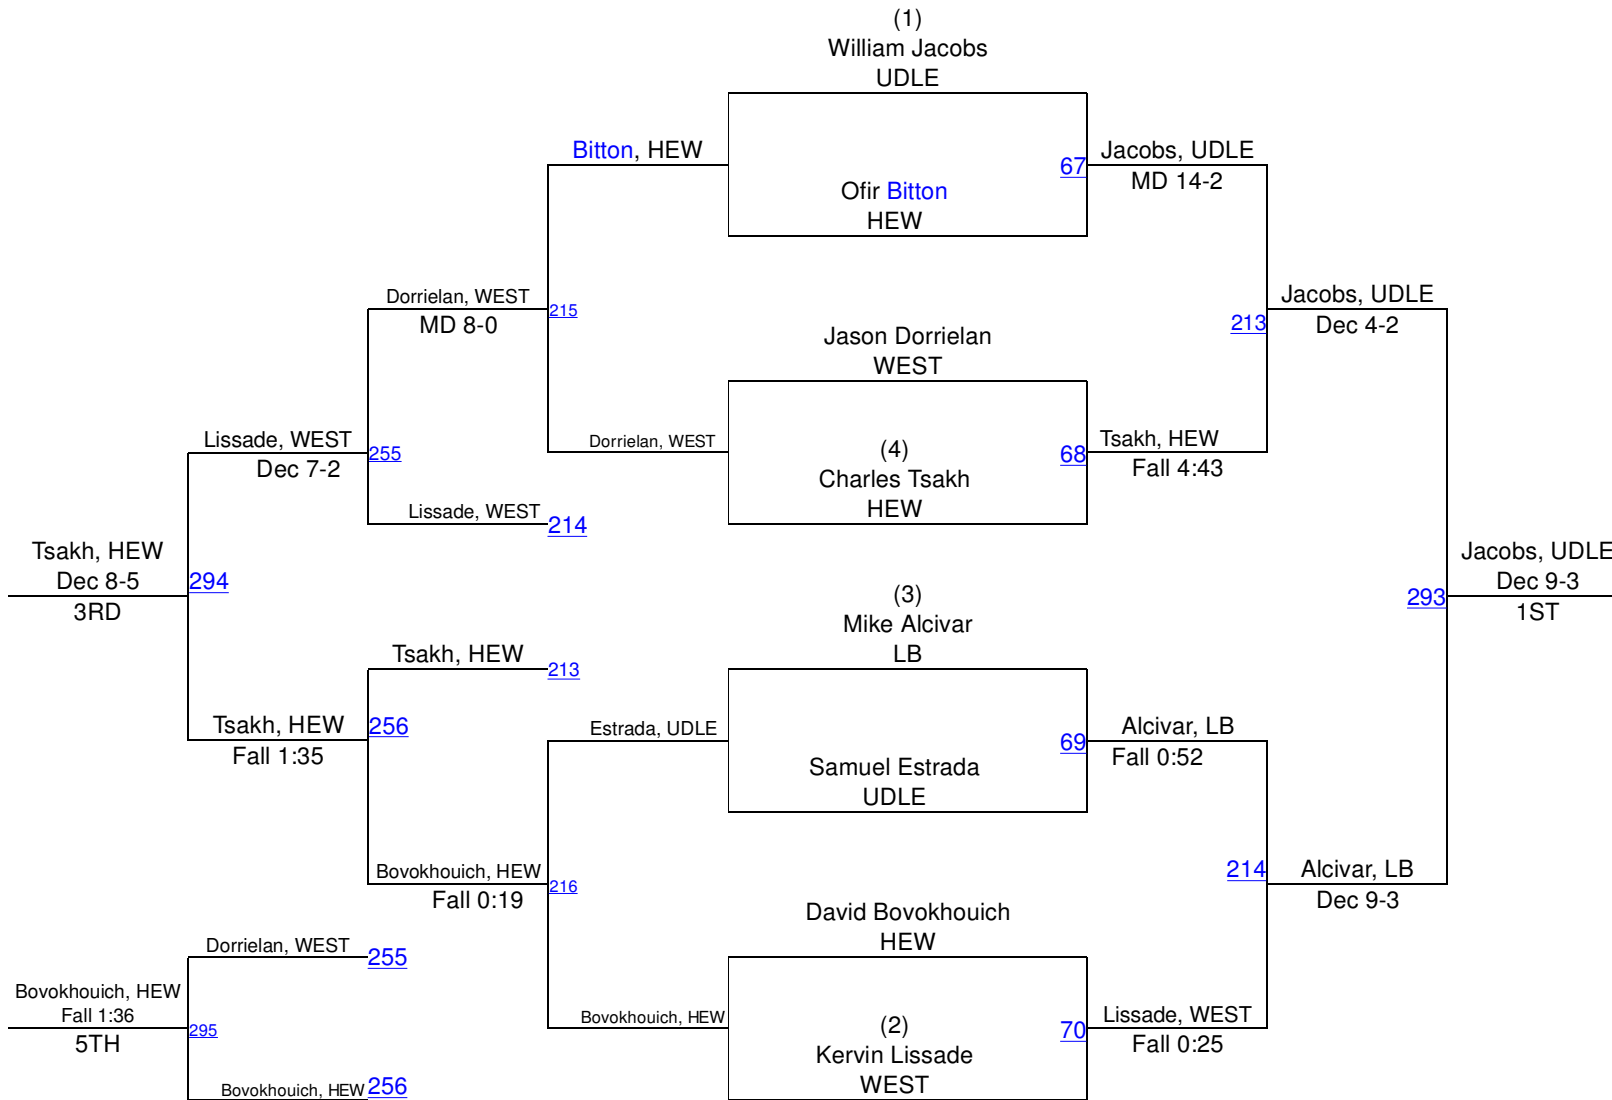

2014 SECTION VIII QUALIFIER @ LONG BEACH

145

2014 SECTION VIII QUALIFIER @ LONG BEACH

152

2014 SECTION VIII QUALIFIER @ LONG BEACH

160

2014 SECTION VIII QUALIFIER @ LONG BEACH

170