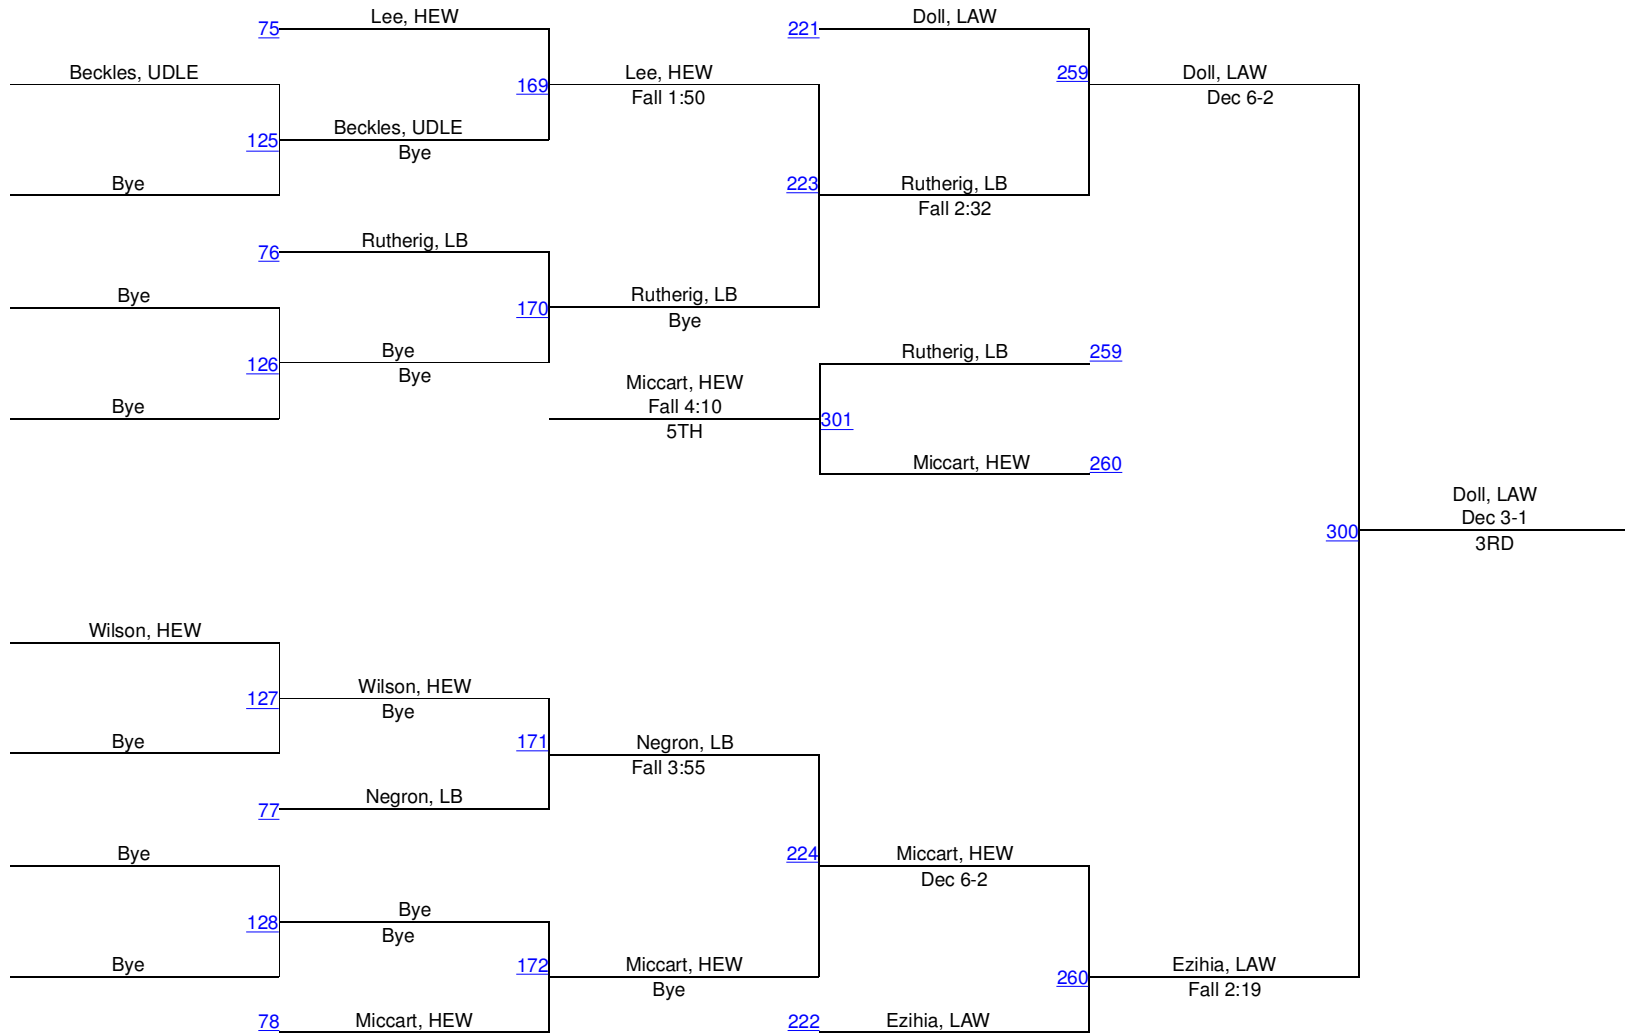

2014 SECTION VIII QUALIFIER @ LONG BEACH

145

2014 SECTION VIII QUALIFIER @ LONG BEACH

152

2014 SECTION VIII QUALIFIER @ LONG BEACH

160

2014 SECTION VIII QUALIFIER @ LONG BEACH

170