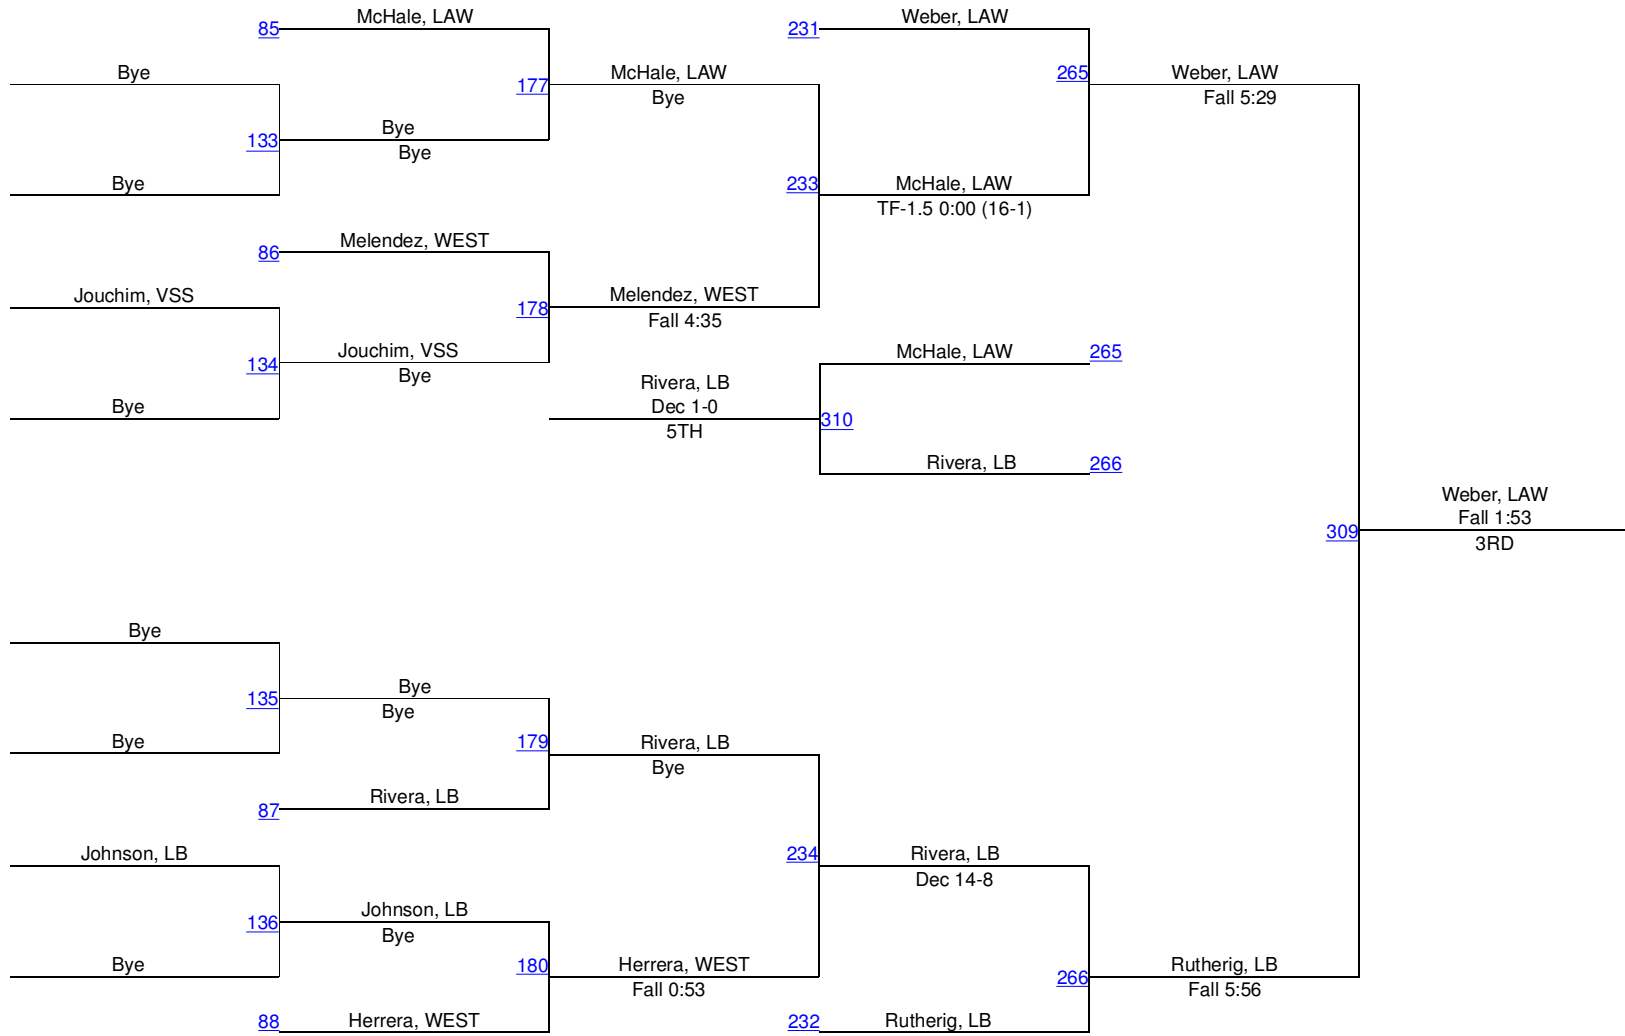

2014 SECTION VIII QUALIFIER @ LONG BEACH

182

182

2014 SECTION VIII QUALIFIER @ LONG BEACH

195

2014 SECTION VIII QUALIFIER @ LONG BEACH

220

220