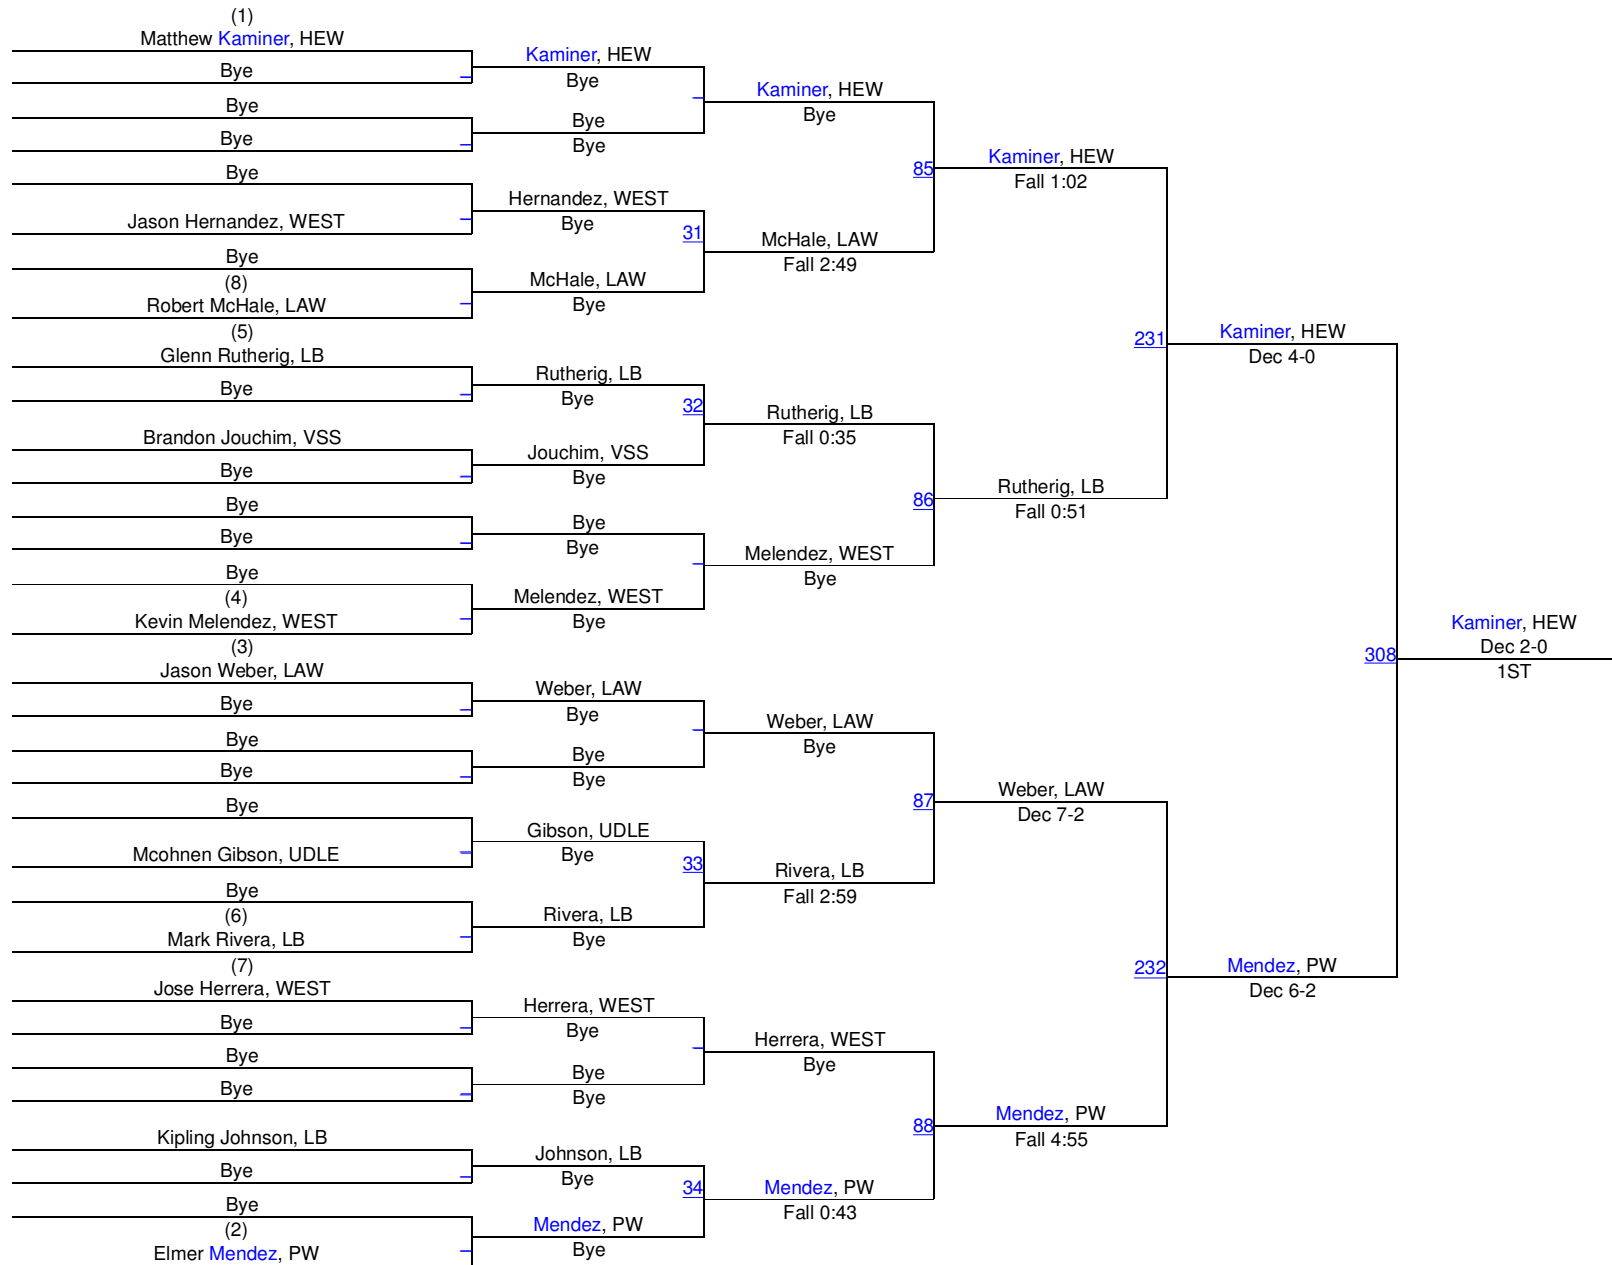

2014 SECTION VIII QUALIFIER @ LONG BEACH

182

182

2014 SECTION VIII QUALIFIER @ LONG BEACH

195

2014 SECTION VIII QUALIFIER @ LONG BEACH

220

220