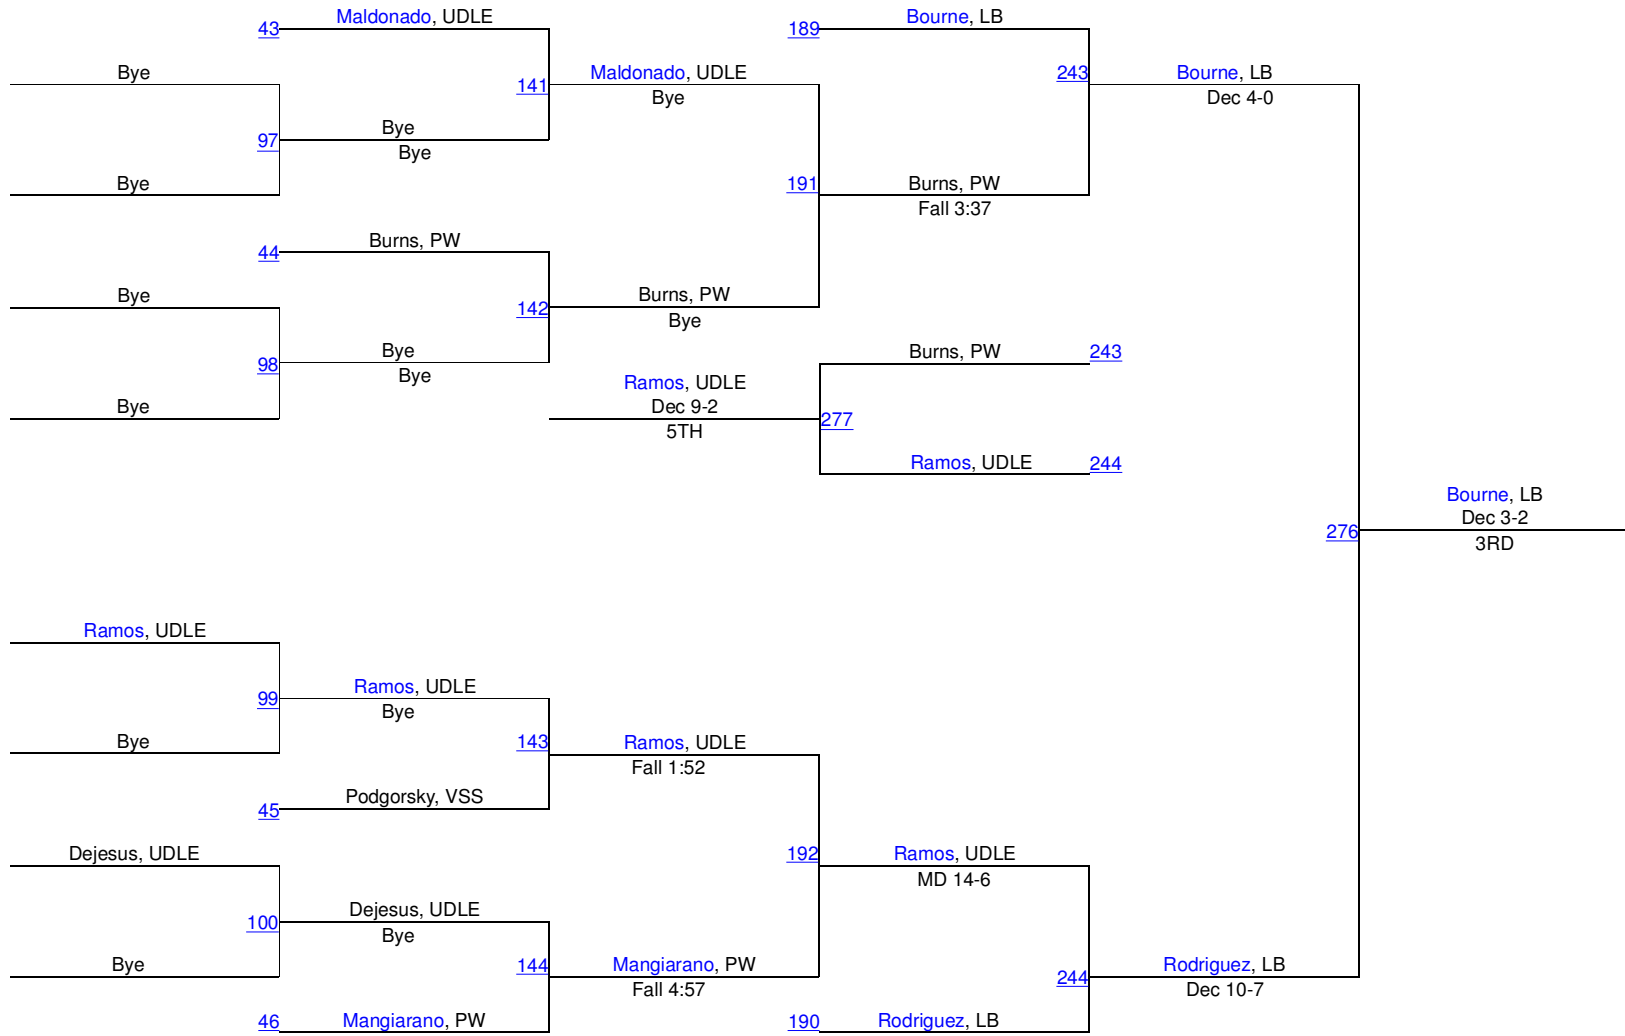

2014 SECTION VIII QUALIFIER @ LONG BEACH

99

2014 SECTION VIII QUALIFIER @ LONG BEACH

106

2014 SECTION VIII QUALIFIER @ LONG BEACH

113

113

2014 SECTION VIII QUALIFIER @ LONG BEACH