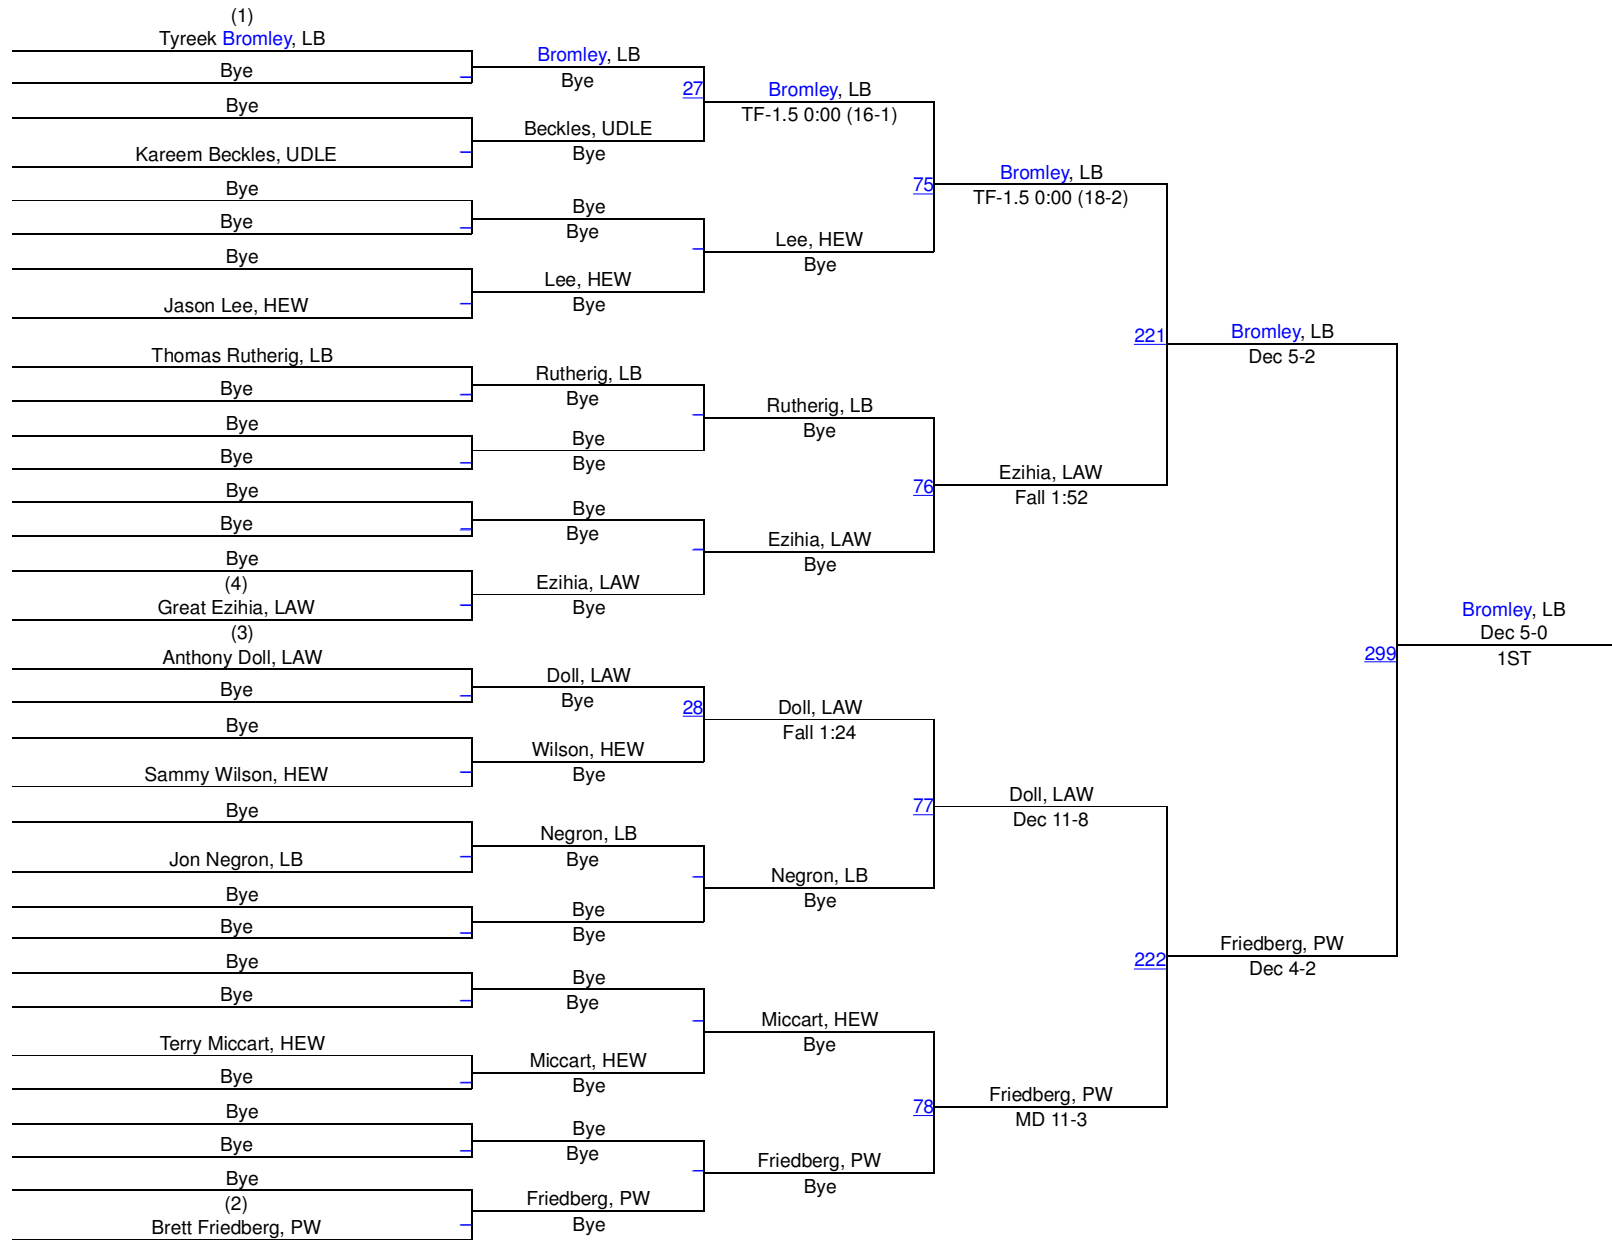

2014 SECTION VIII QUALIFIER @ LONG BEACH

145

2014 SECTION VIII QUALIFIER @ LONG BEACH

152

2014 SECTION VIII QUALIFIER @ LONG BEACH

160

2014 SECTION VIII QUALIFIER @ LONG BEACH

170