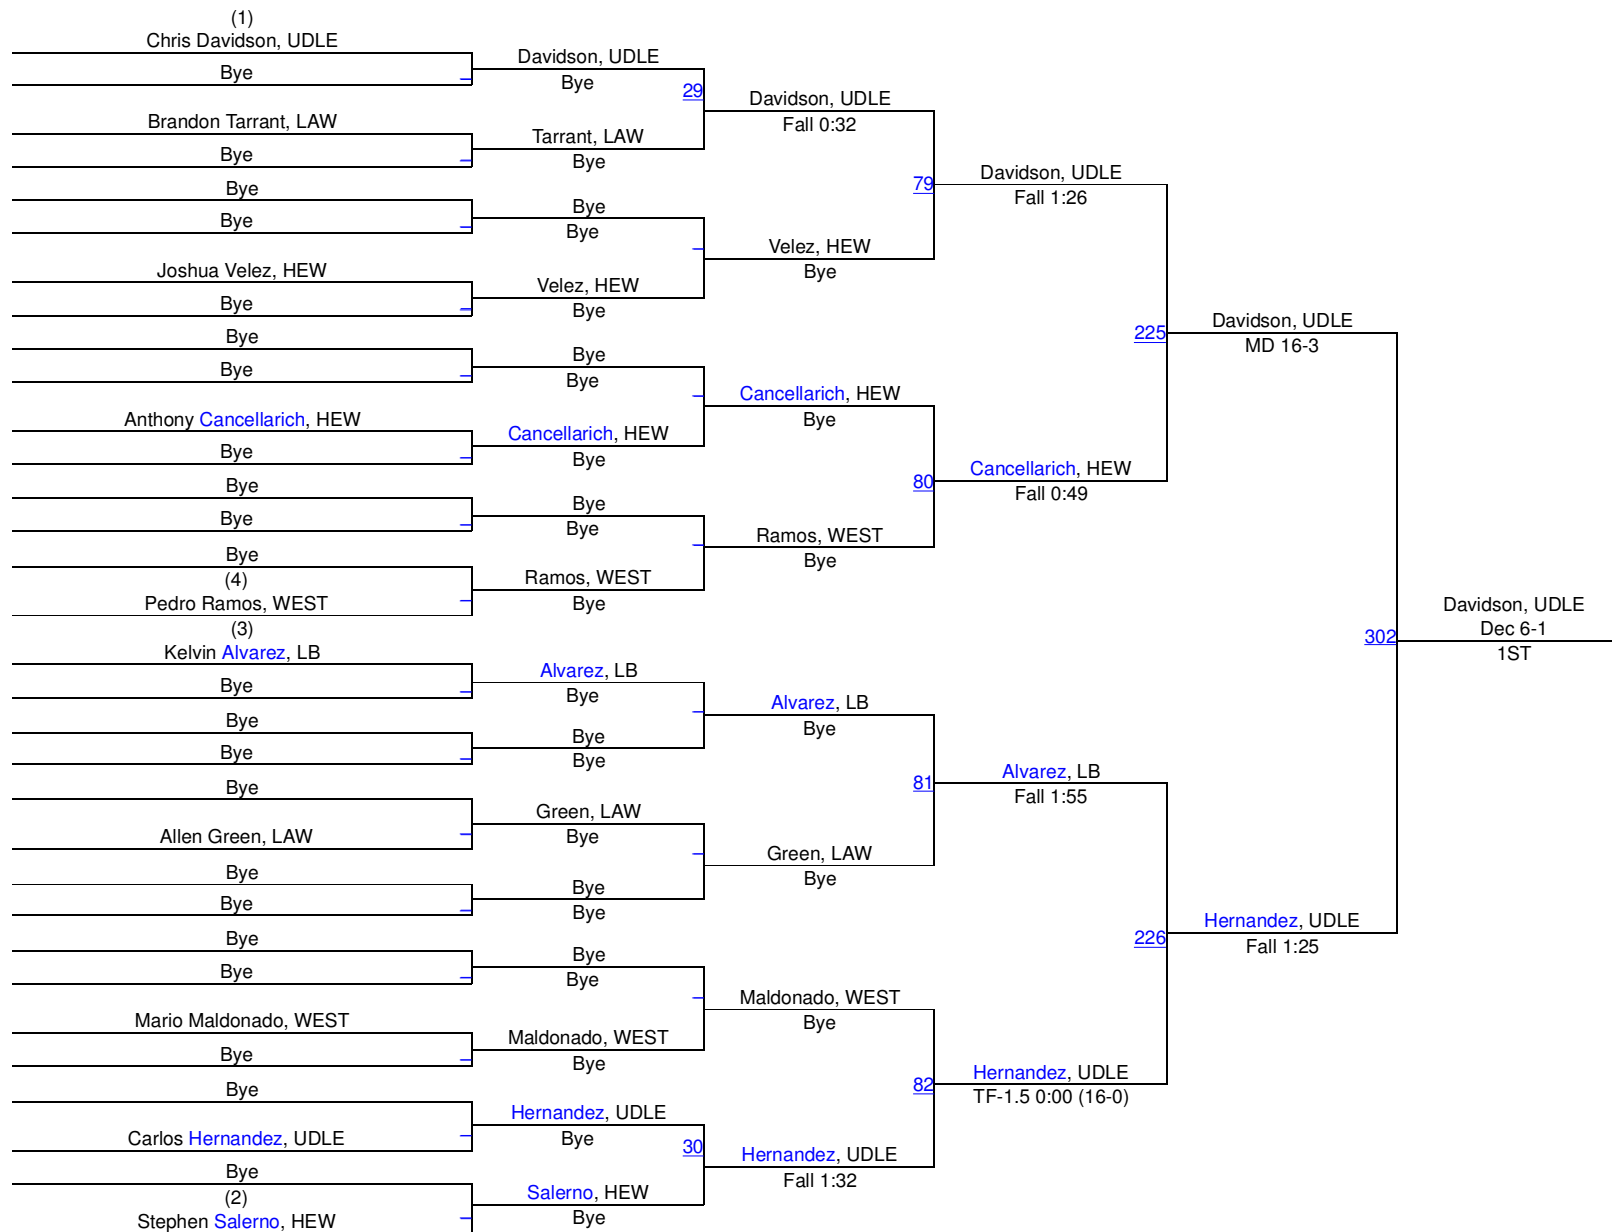

2014 SECTION VIII QUALIFIER @ LONG BEACH

182