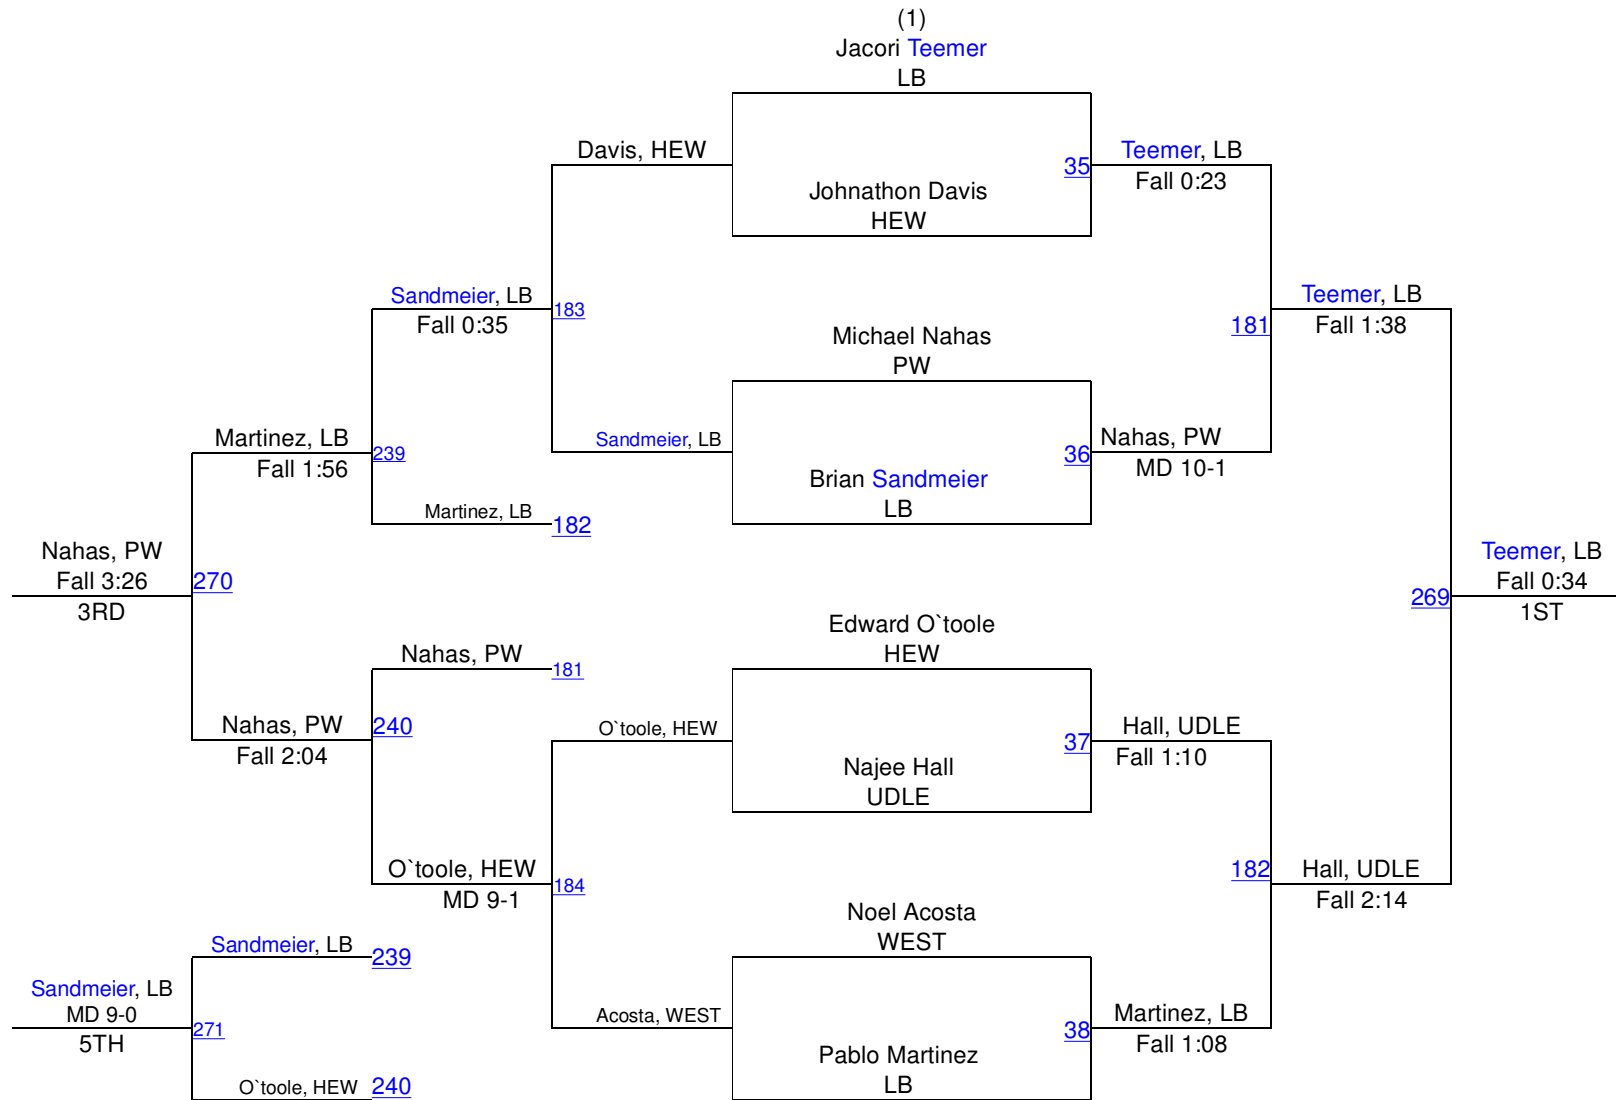

2014 SECTION VIII QUALIFIER @ LONG BEACH

99

2014 SECTION VIII QUALIFIER @ LONG BEACH

106

2014 SECTION VIII QUALIFIER @ LONG BEACH

113

113

2014 SECTION VIII QUALIFIER @ LONG BEACH