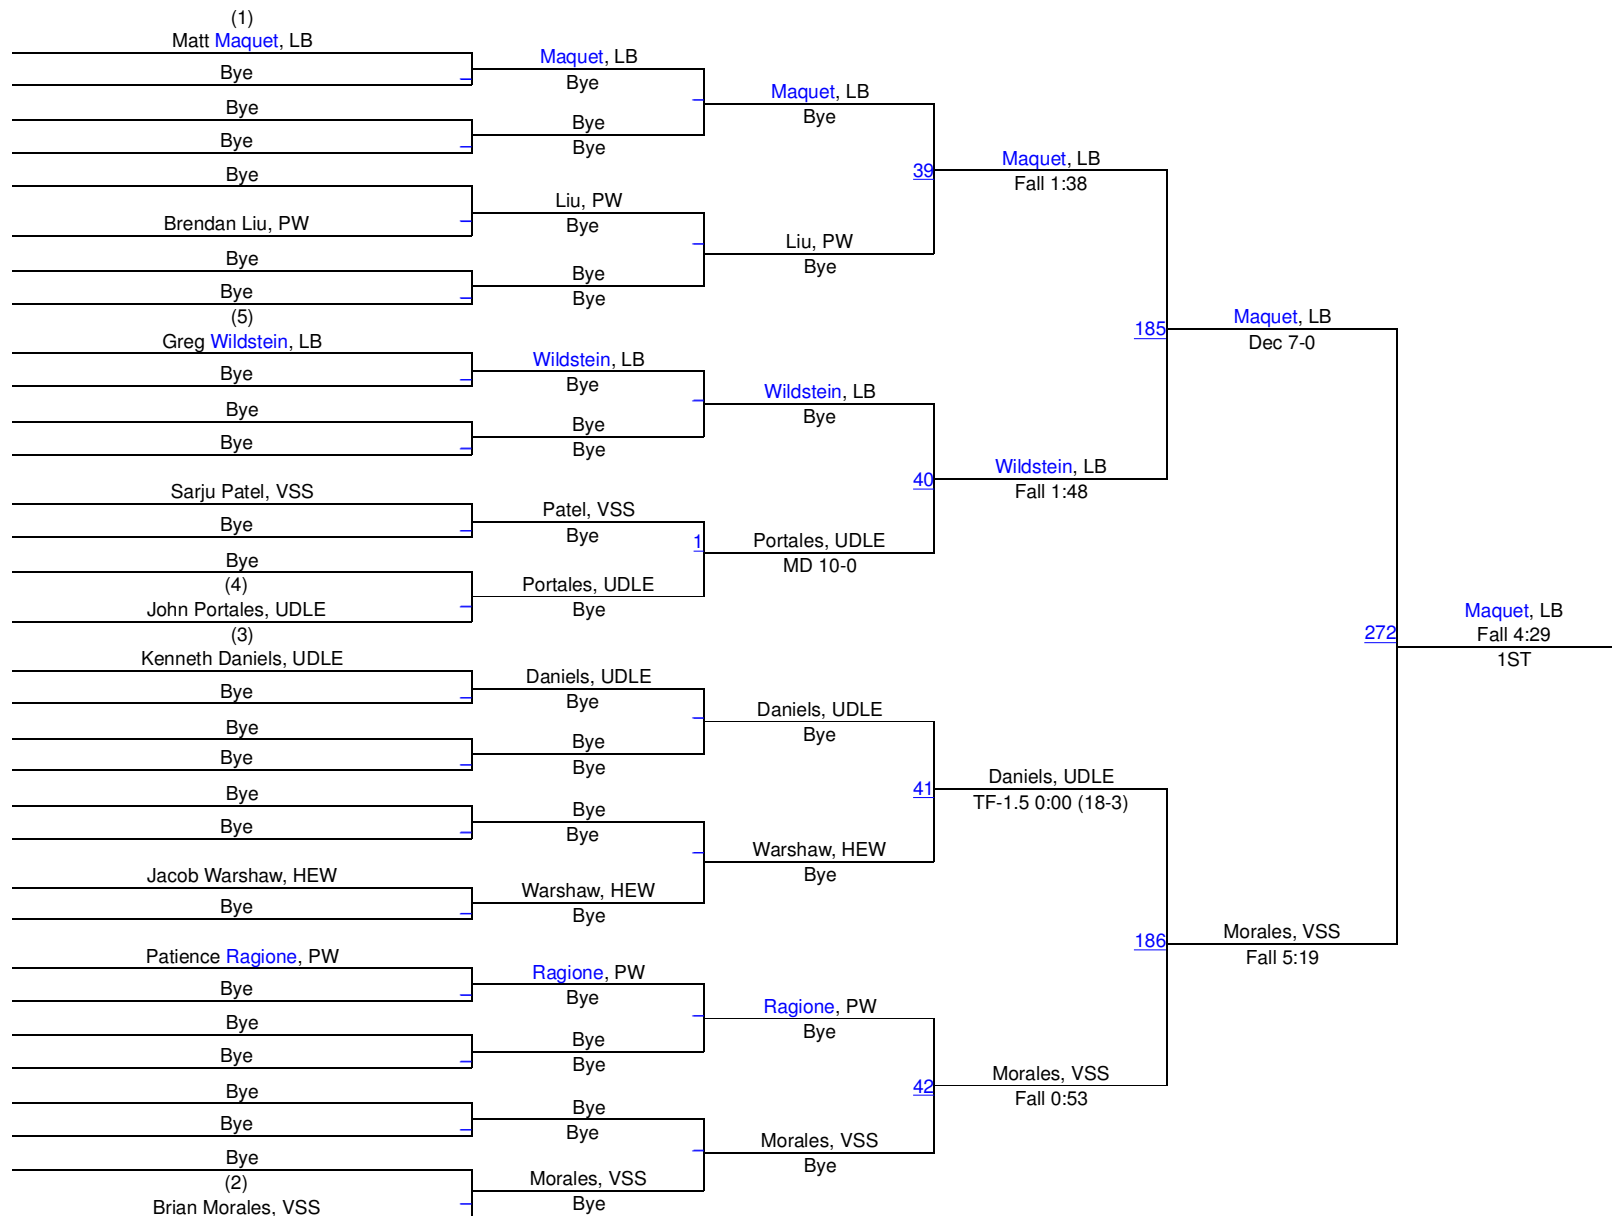

2014 SECTION VIII QUALIFIER @ LONG BEACH

99

2014 SECTION VIII QUALIFIER @ LONG BEACH

106

2014 SECTION VIII QUALIFIER @ LONG BEACH

113

113

2014 SECTION VIII QUALIFIER @ LONG BEACH