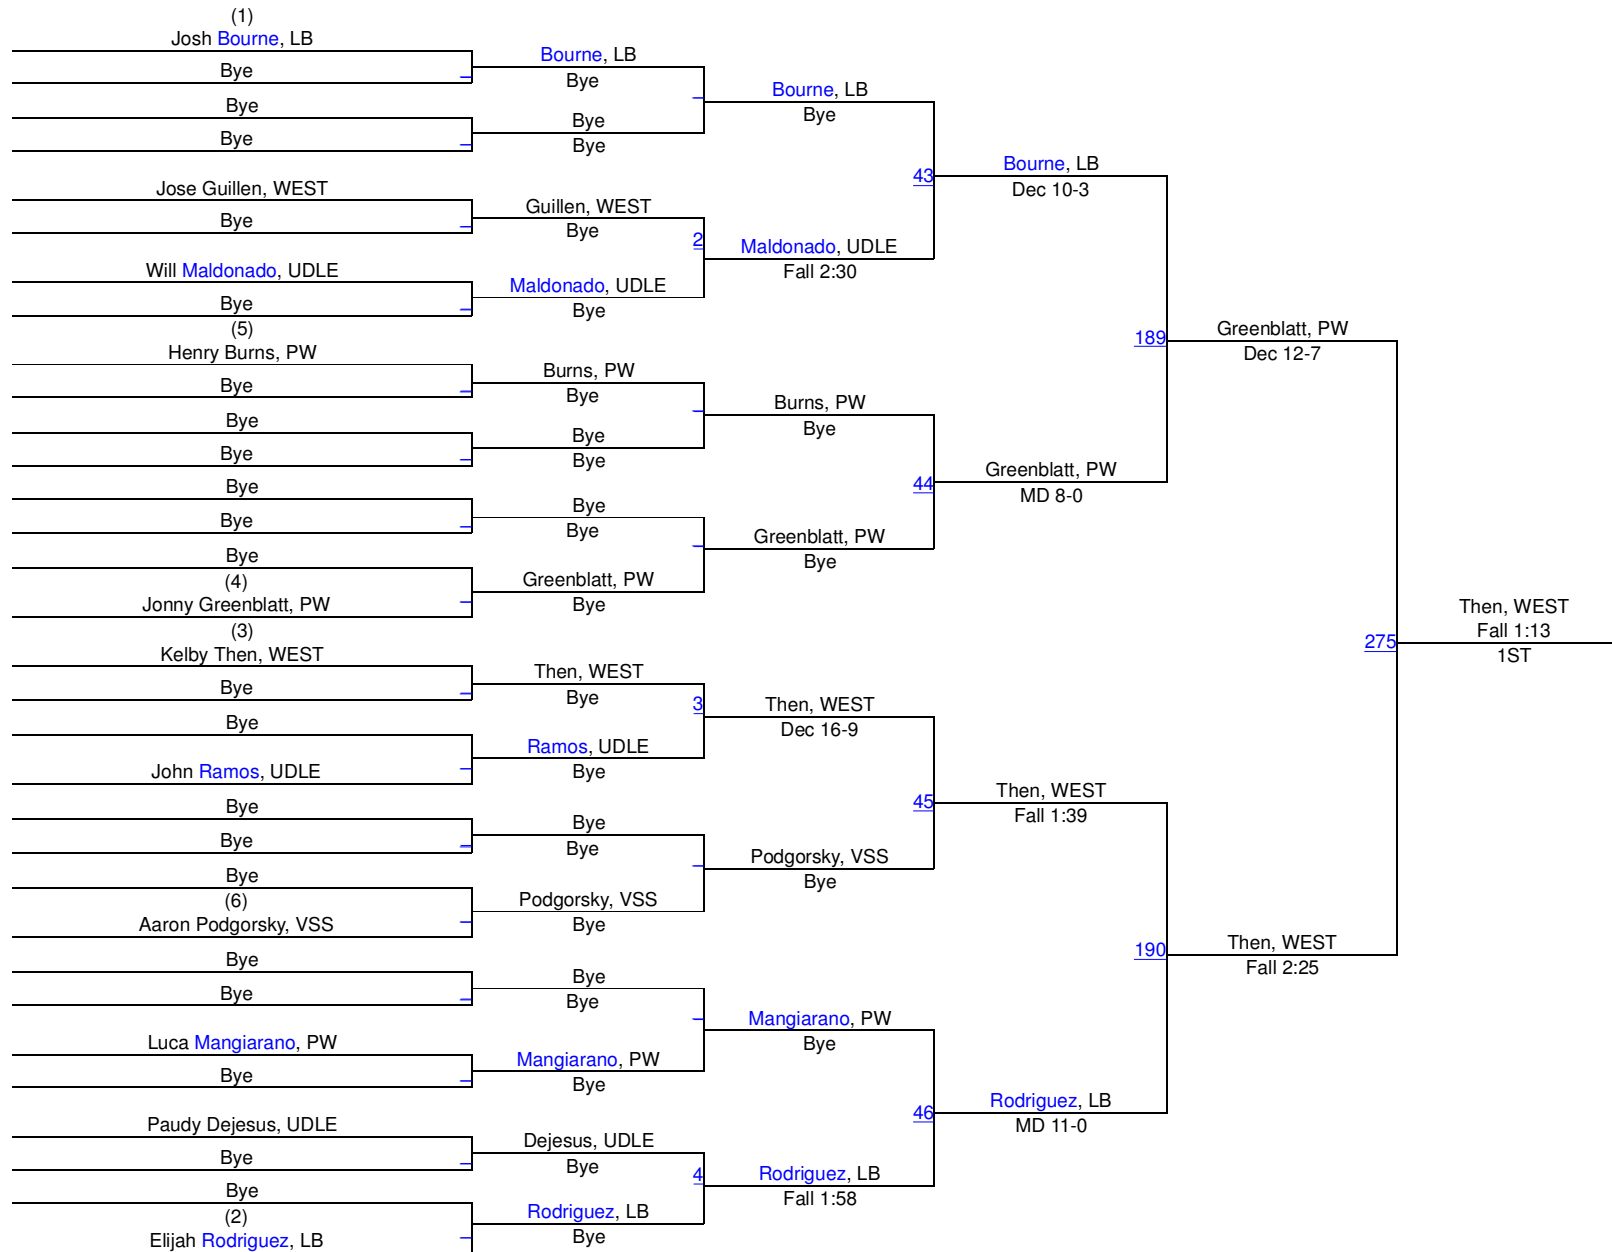

2014 SECTION VIII QUALIFIER @ LONG BEACH

99

2014 SECTION VIII QUALIFIER @ LONG BEACH

106

2014 SECTION VIII QUALIFIER @ LONG BEACH

113

113

2014 SECTION VIII QUALIFIER @ LONG BEACH