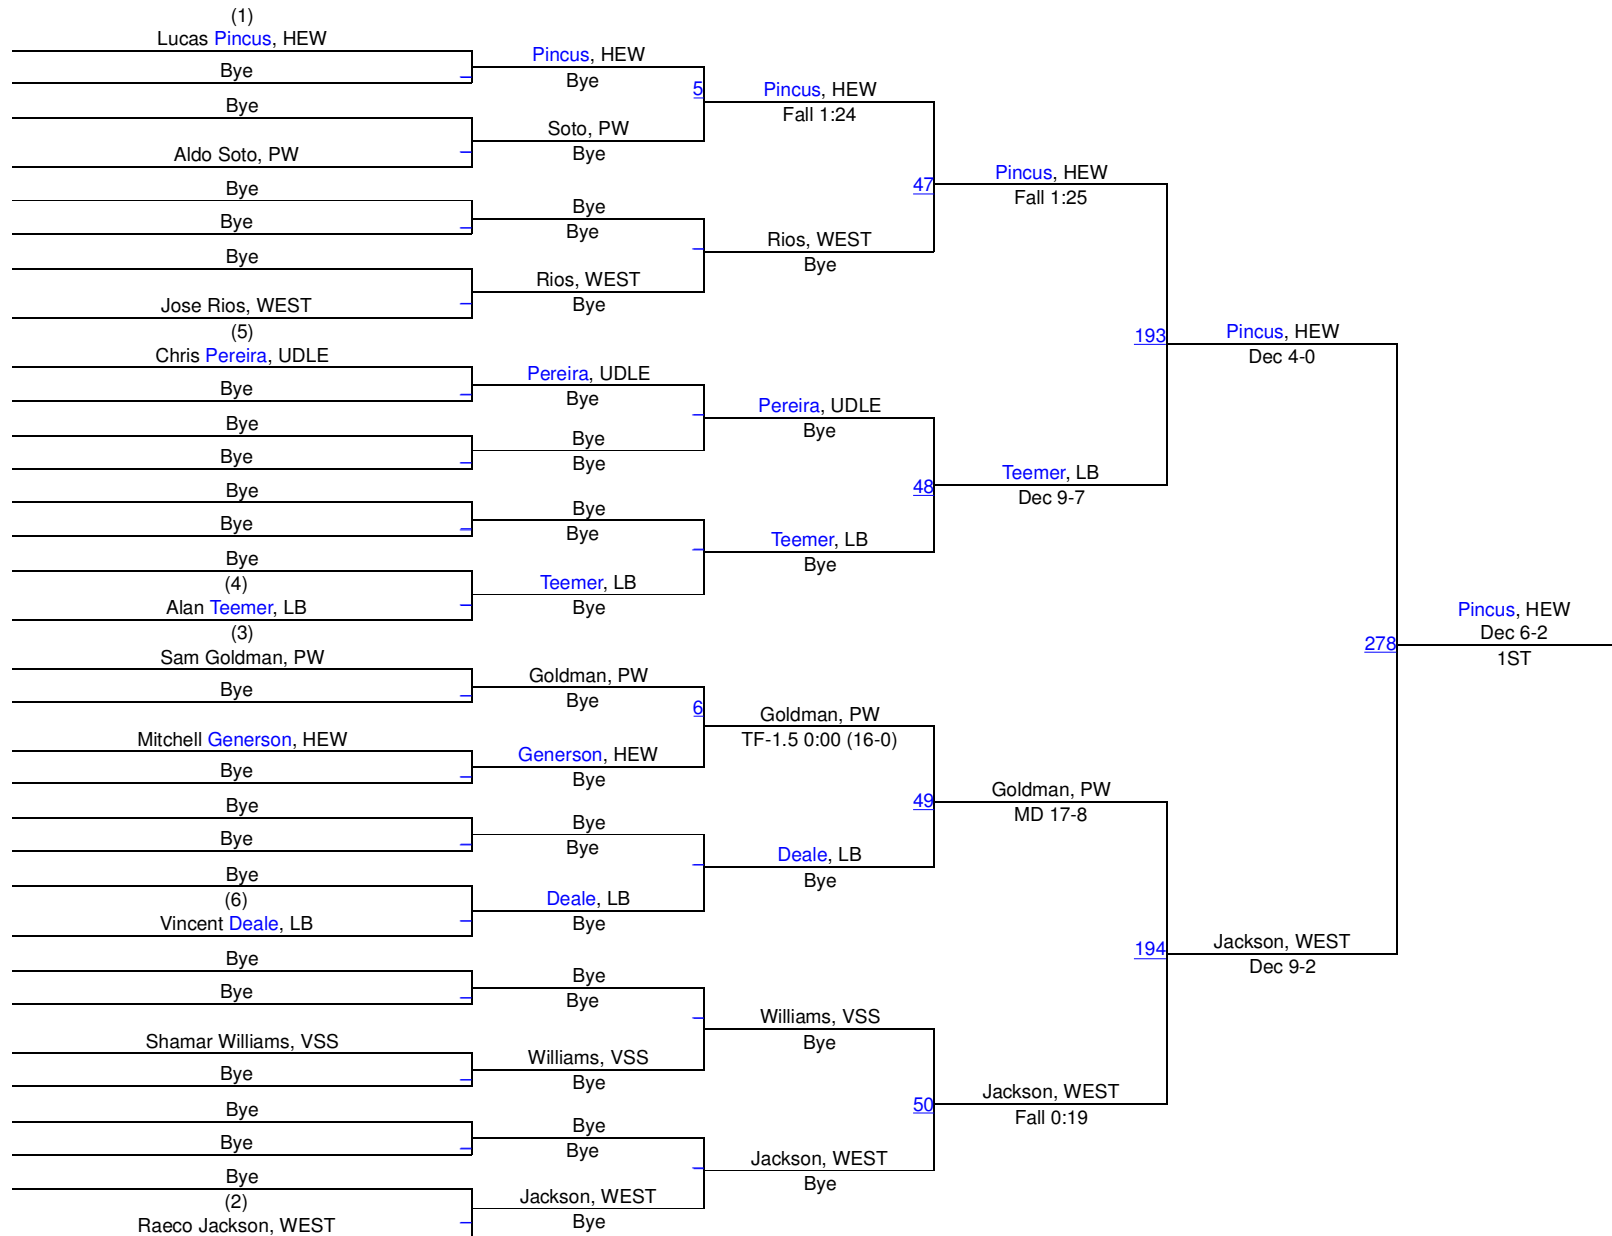

2014 SECTION VIII QUALIFIER @ LONG BEACH

120