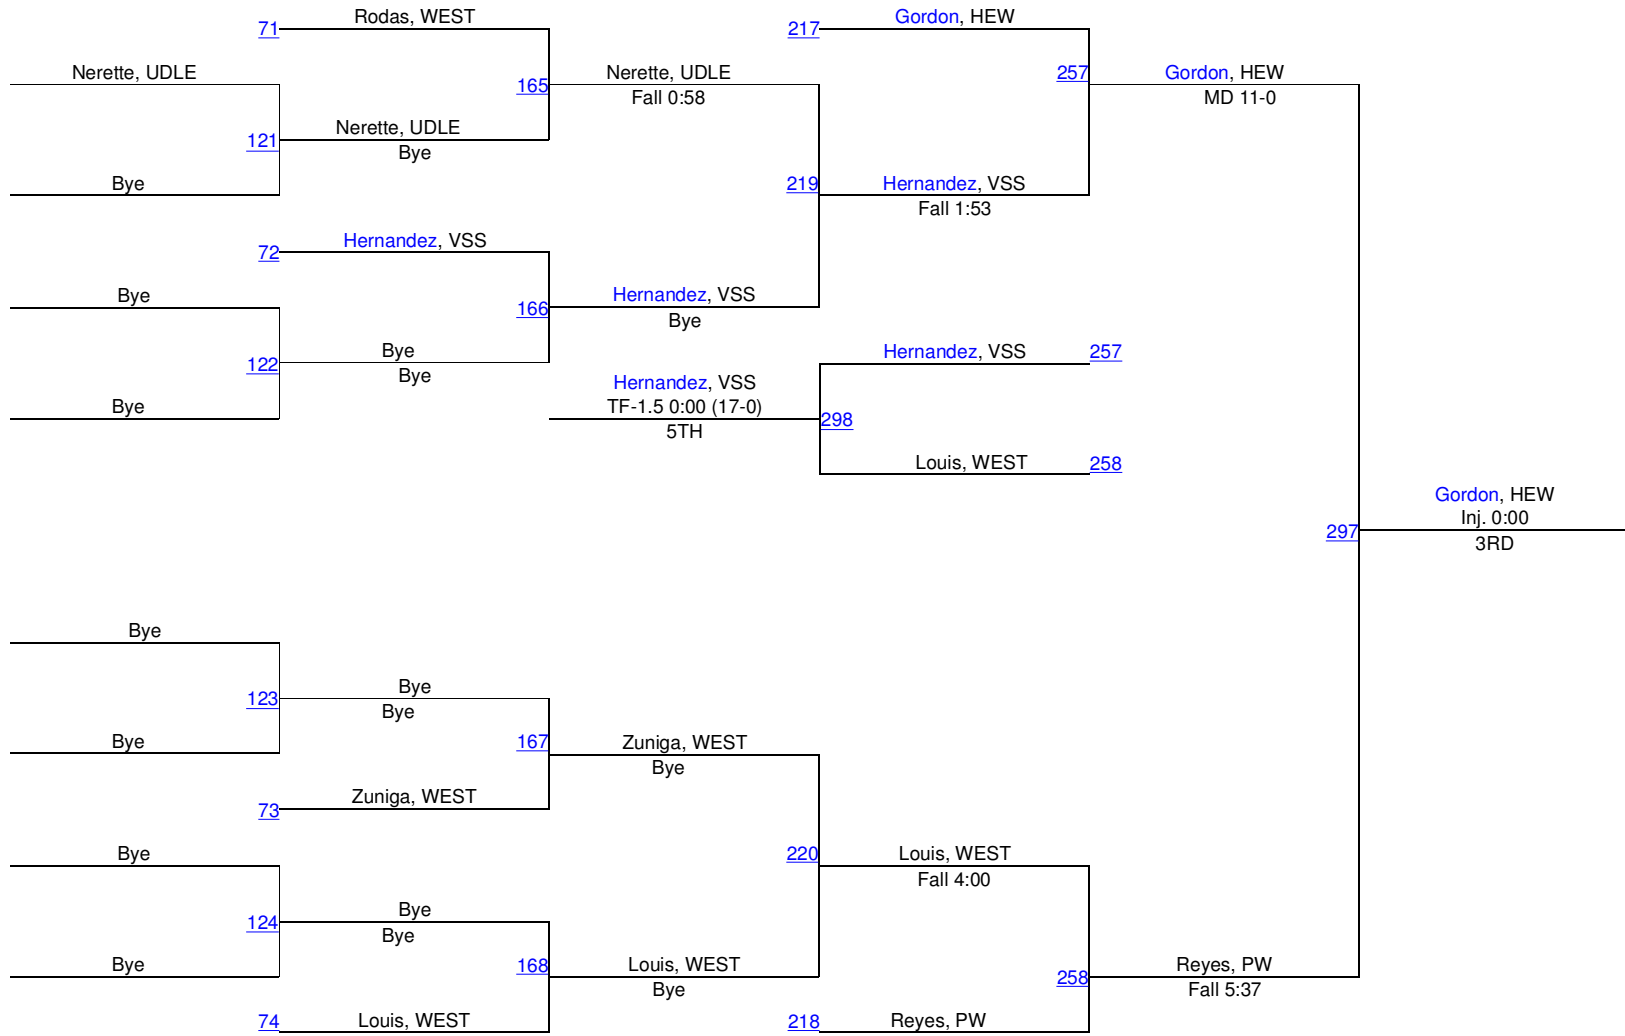

2014 SECTION VIII QUALIFIER @ LONG BEACH

145

2014 SECTION VIII QUALIFIER @ LONG BEACH

152

2014 SECTION VIII QUALIFIER @ LONG BEACH

160

2014 SECTION VIII QUALIFIER @ LONG BEACH

170