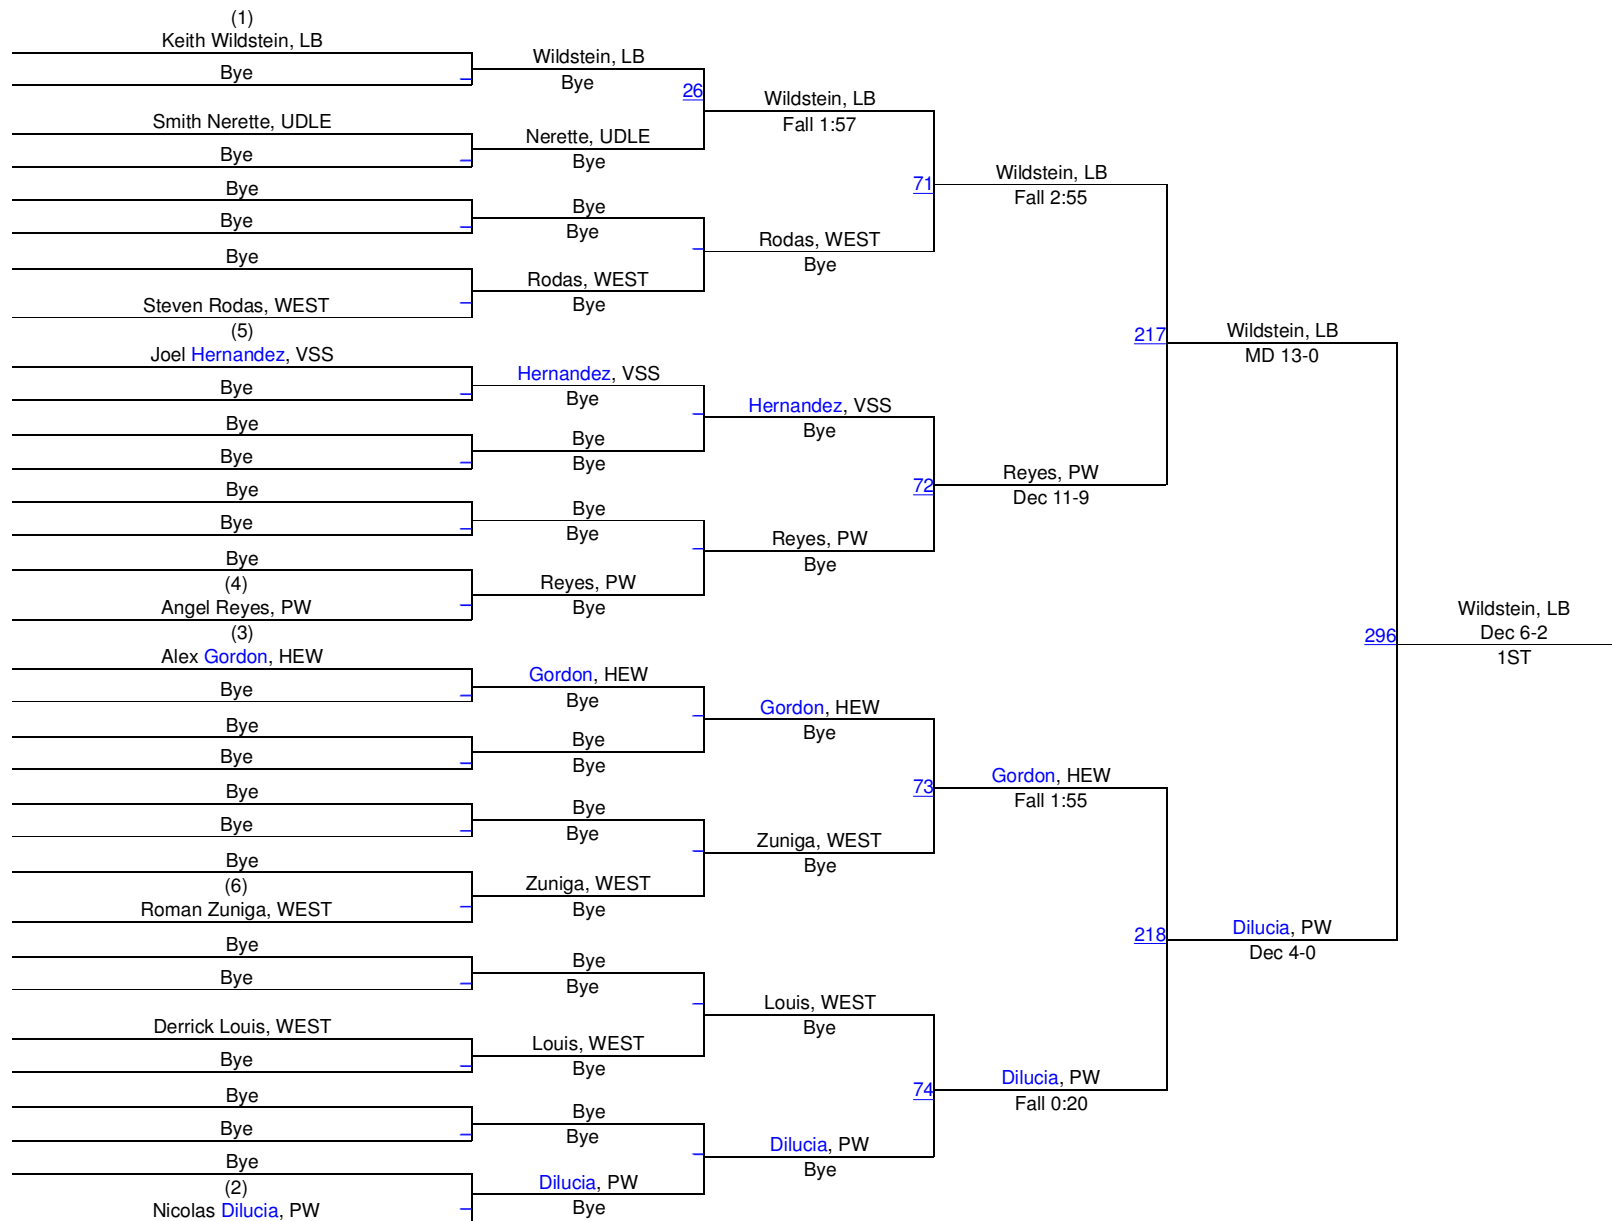

2014 SECTION VIII QUALIFIER @ LONG BEACH

145

2014 SECTION VIII QUALIFIER @ LONG BEACH

152

2014 SECTION VIII QUALIFIER @ LONG BEACH

160

2014 SECTION VIII QUALIFIER @ LONG BEACH

170