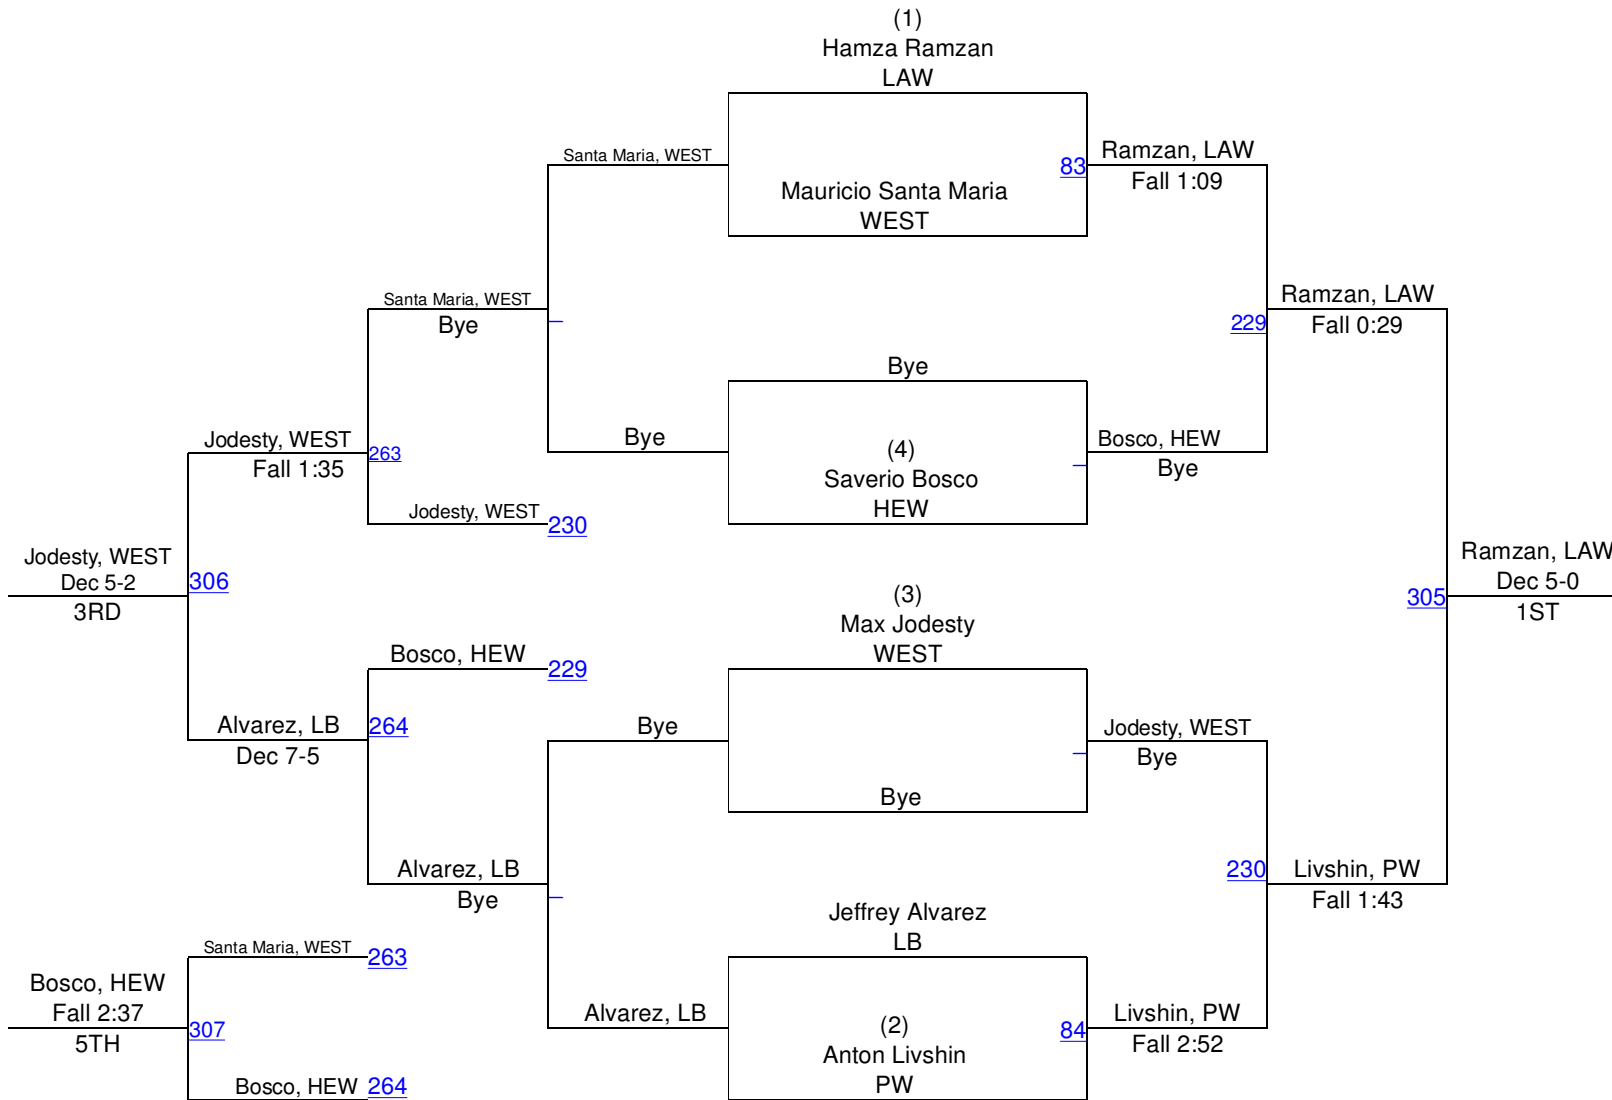

2014 SECTION VIII QUALIFIER @ LONG BEACH

182

182

2014 SECTION VIII QUALIFIER @ LONG BEACH

195

2014 SECTION VIII QUALIFIER @ LONG BEACH

220

220