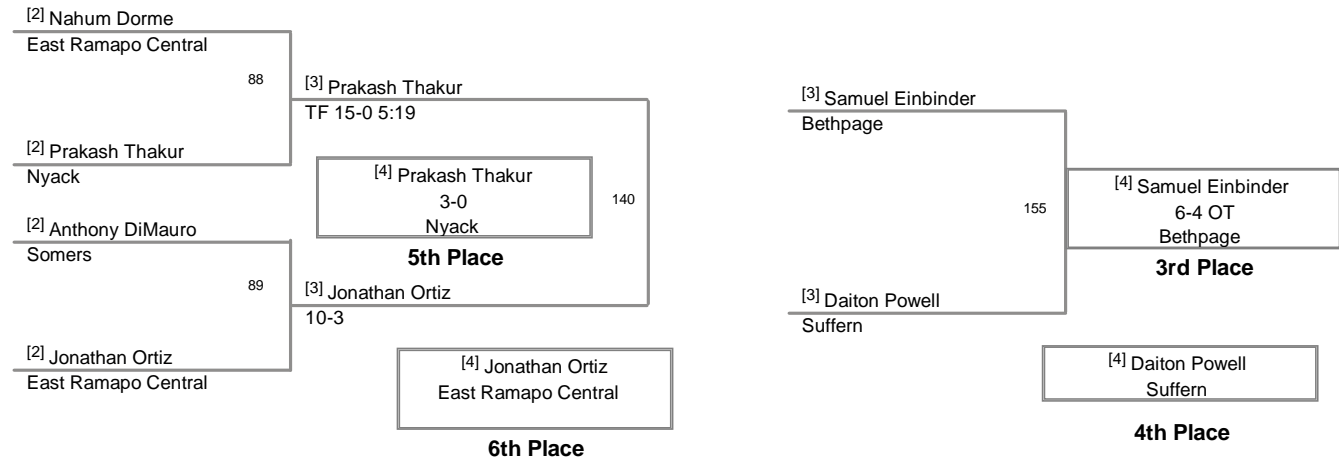

2014 Kohl Invitational
HS

126 Lbs