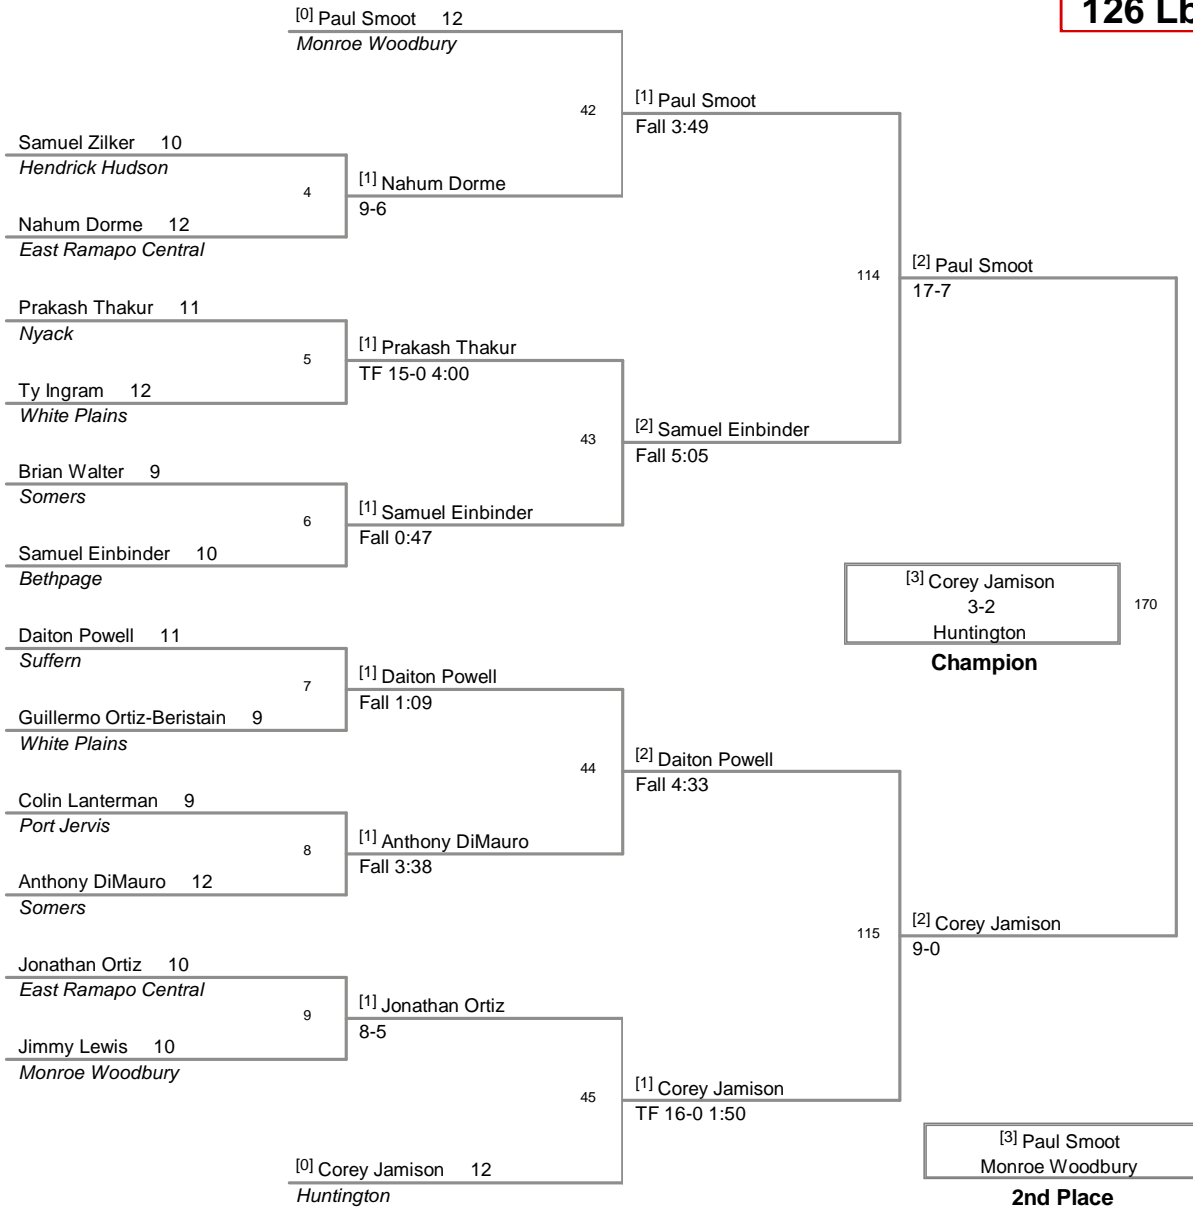

2014 Kohl Invitational
HS

126 Lbs