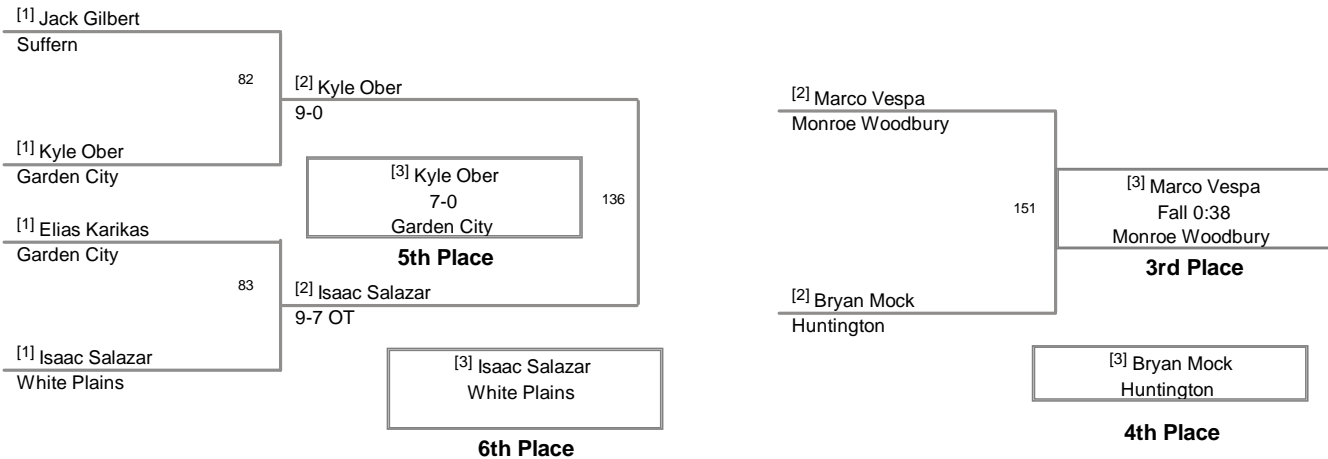

Suffern High School, Suffern, NY

Plc	Points	Team	CH	CONS
1	300	Monroe Woodbury	-	-
2	235	Huntington	-	-
3	191	Suffern	-	-
4	127.5	Bethpage	-	-
5	115.5	East Ramapo Central	-	-
6	108	Port Jervis	-	-
7	104.5	Somers	-	-
8	60	White Plains	-	-
9	52	Nyack	-	-
10	32	Hendrick Hudson	-	-
11	24	Garden City	-	-

Outstanding Wrestler - Corey Jamison Huntington 126Lbs

2014 Kohl Invitational
HS

99 Lbs