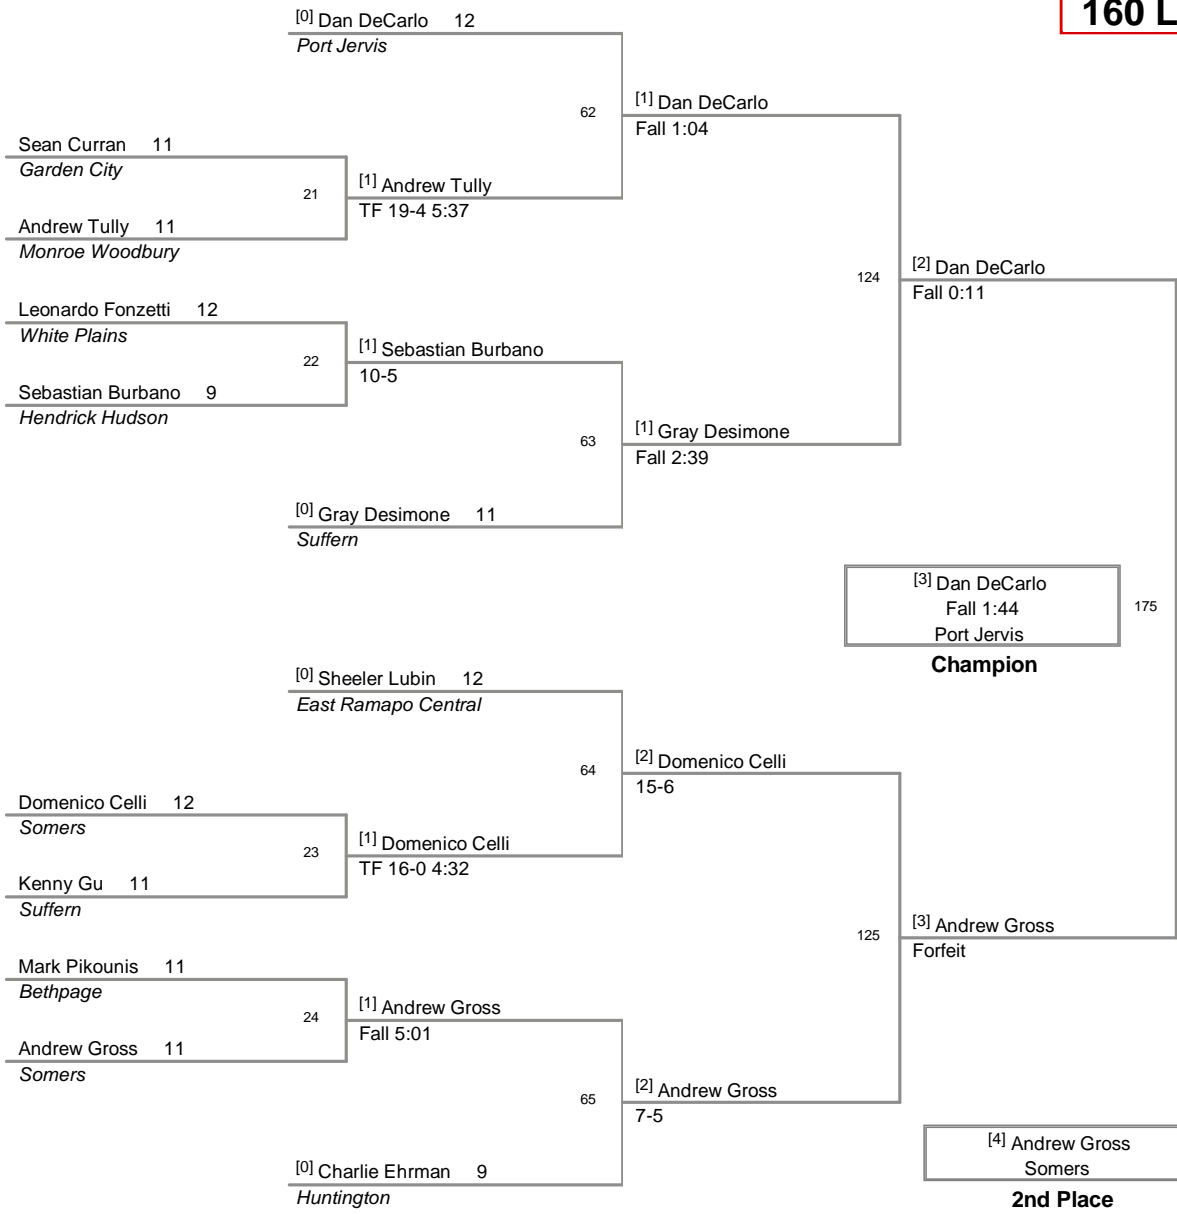

145 Lbs

2014 Kohl Invitational
HS

152 Lbs

2014 Kohl Invitational
HS

160 Lbs

2014 Kohl Invitational
HS

170 Lbs

2014 Kohl Invitational
HS