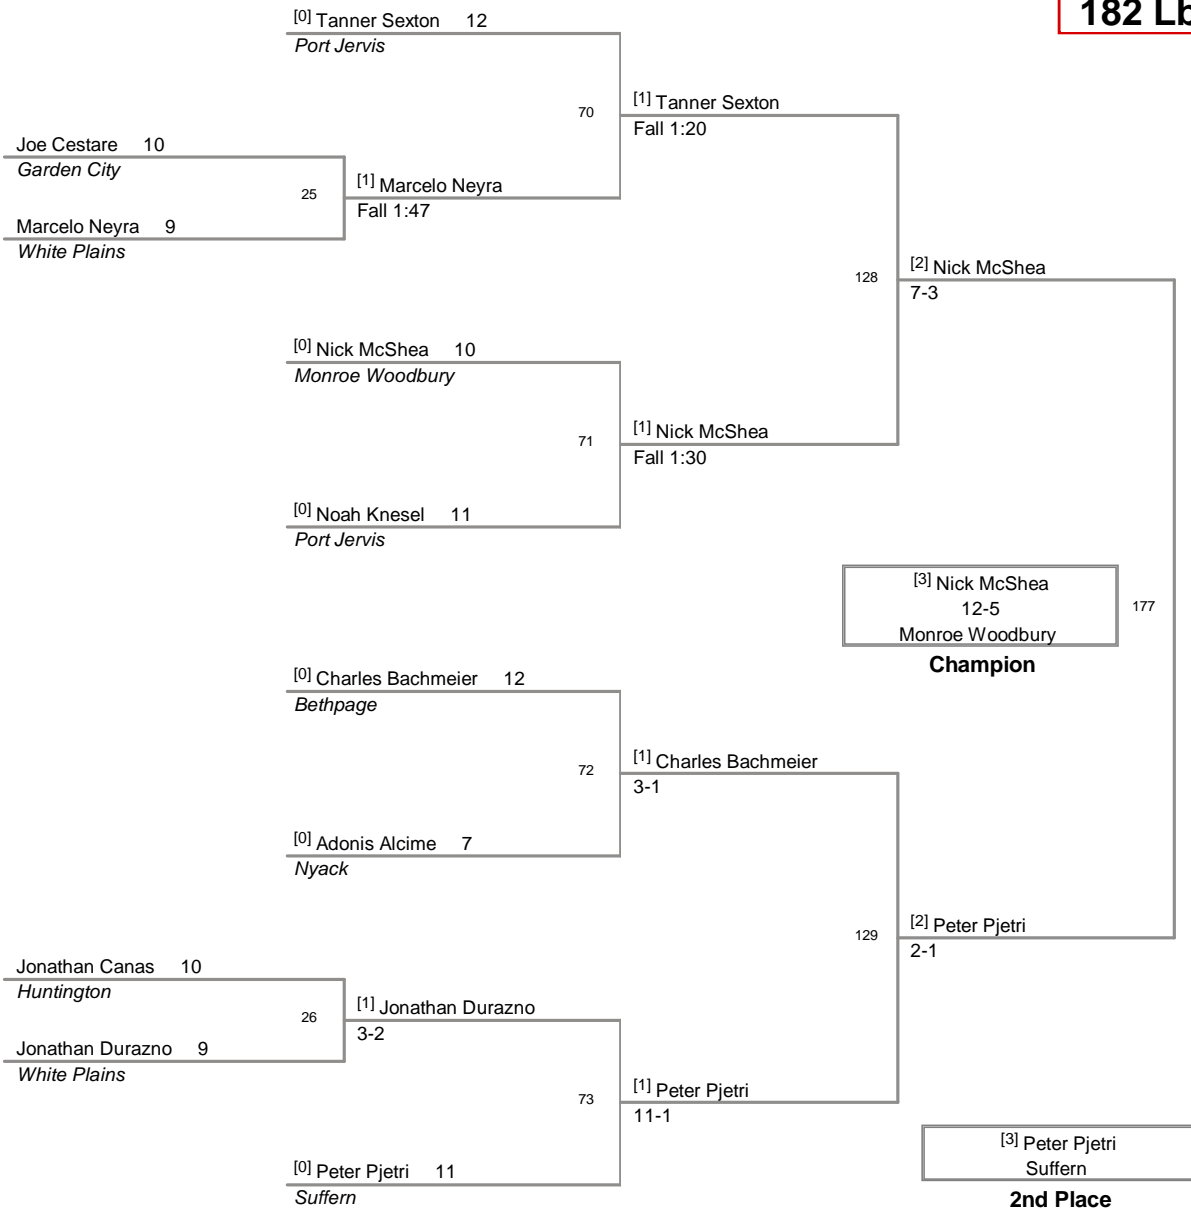

2014 Kohl Invitational
HS

182 Lbs