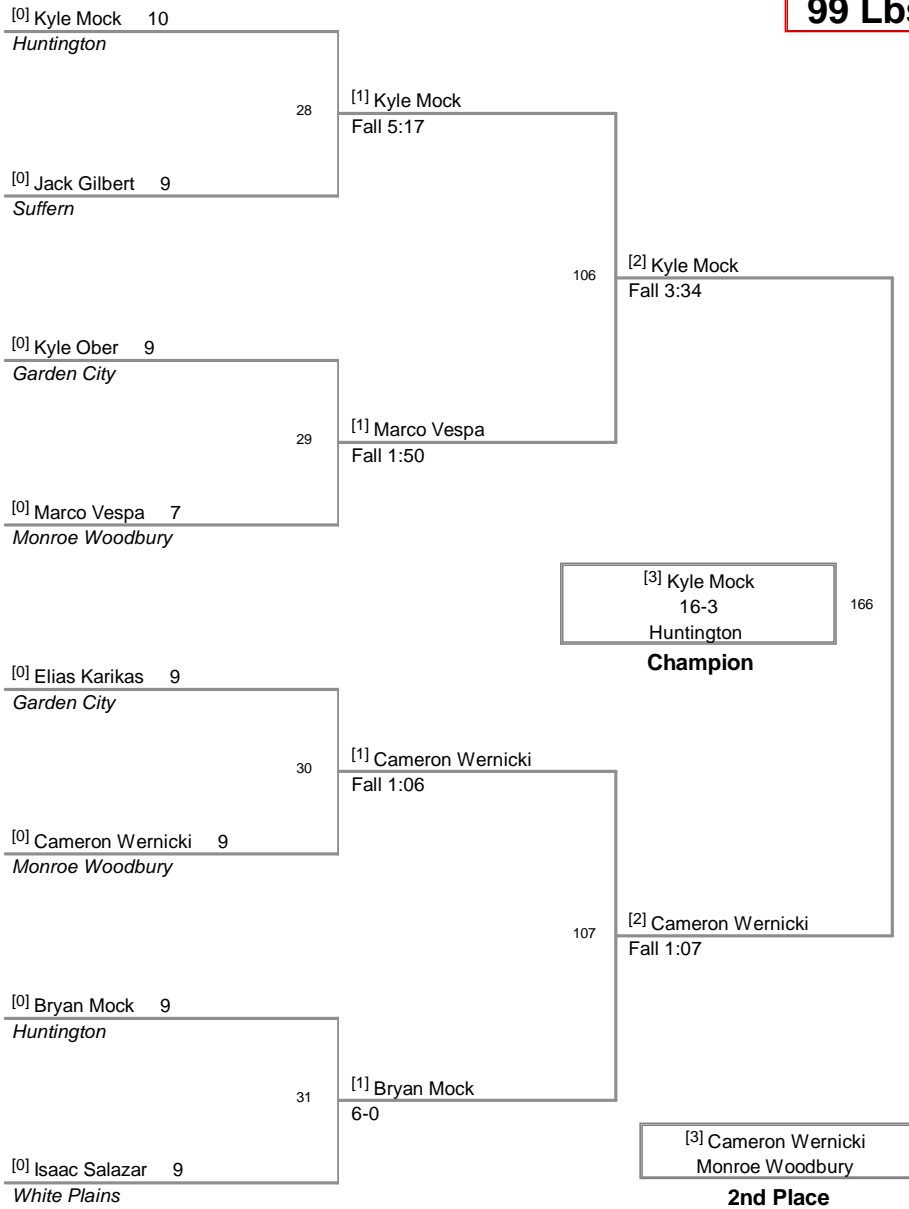

Suffern High School, Suffern, NY

Plc	Points	Team	CH	CONS
1	300	Monroe Woodbury	-	-
2	235	Huntington	-	-
3	191	Suffern	-	-
4	127.5	Bethpage	-	-
5	115.5	East Ramapo Central	-	-
6	108	Port Jervis	-	-
7	104.5	Somers	-	-
8	60	White Plains	-	-
9	52	Nyack	-	-
10	32	Hendrick Hudson	-	-
11	24	Garden City	-	-

Outstanding Wrestler - Corey Jamison Huntington 126Lbs

2014 Kohl Invitational
HS

99 Lbs