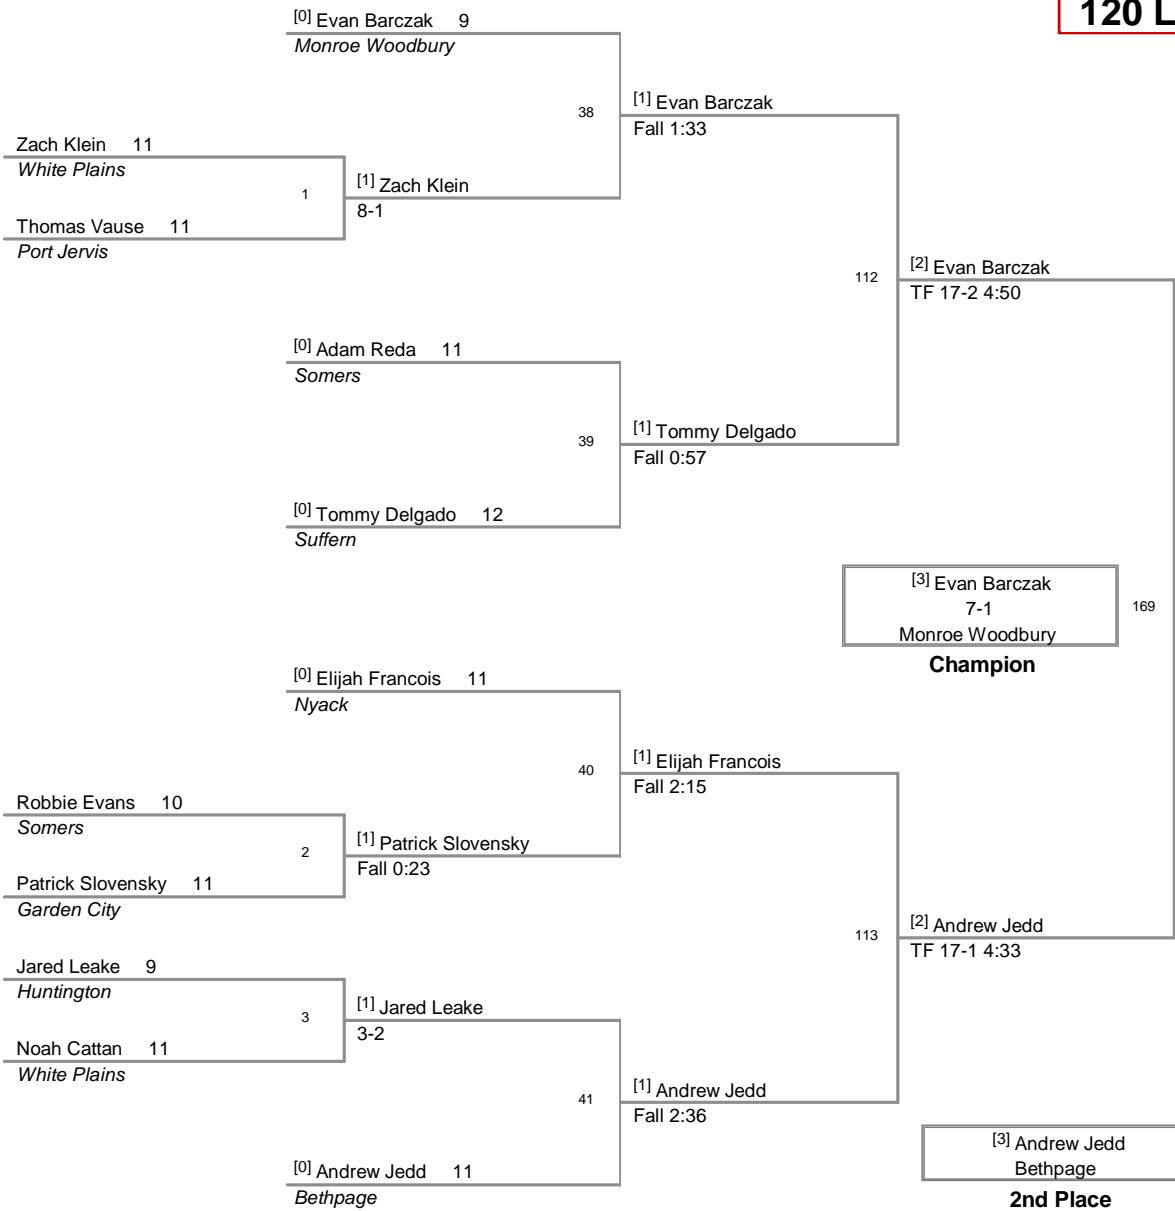

2014 Kohl Invitational
HS

120 Lbs