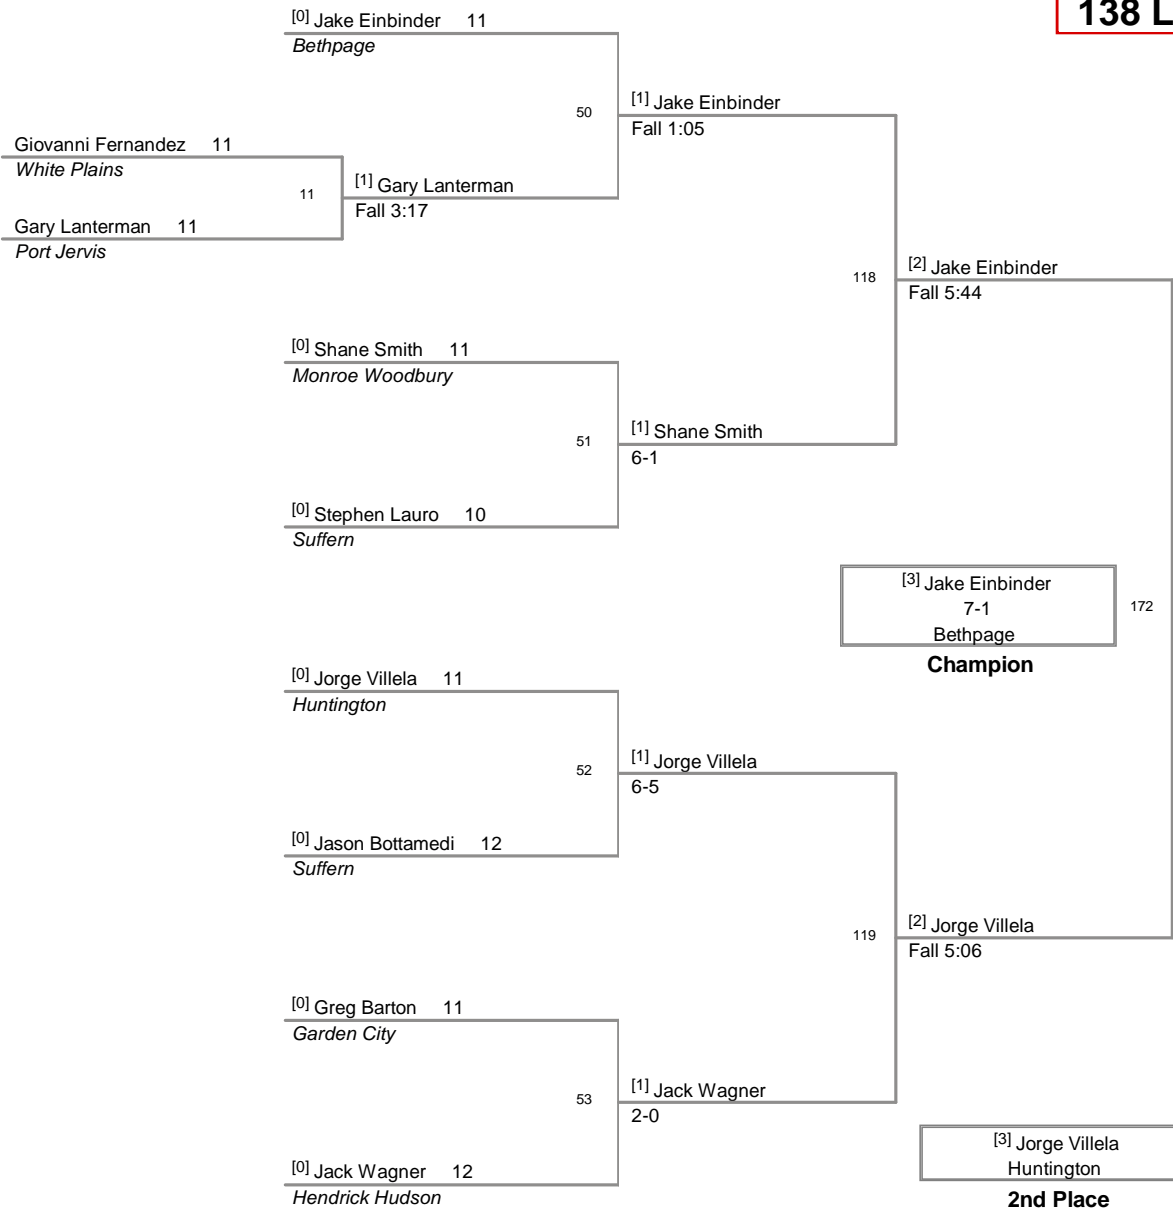

120 Lbs

2014 Kohl Invitational
HS

126 Lbs

2014 Kohl Invitational
HS

132 Lbs

2014 Kohl Invitational
HS

138 Lbs

2014 Kohl Invitational
HS