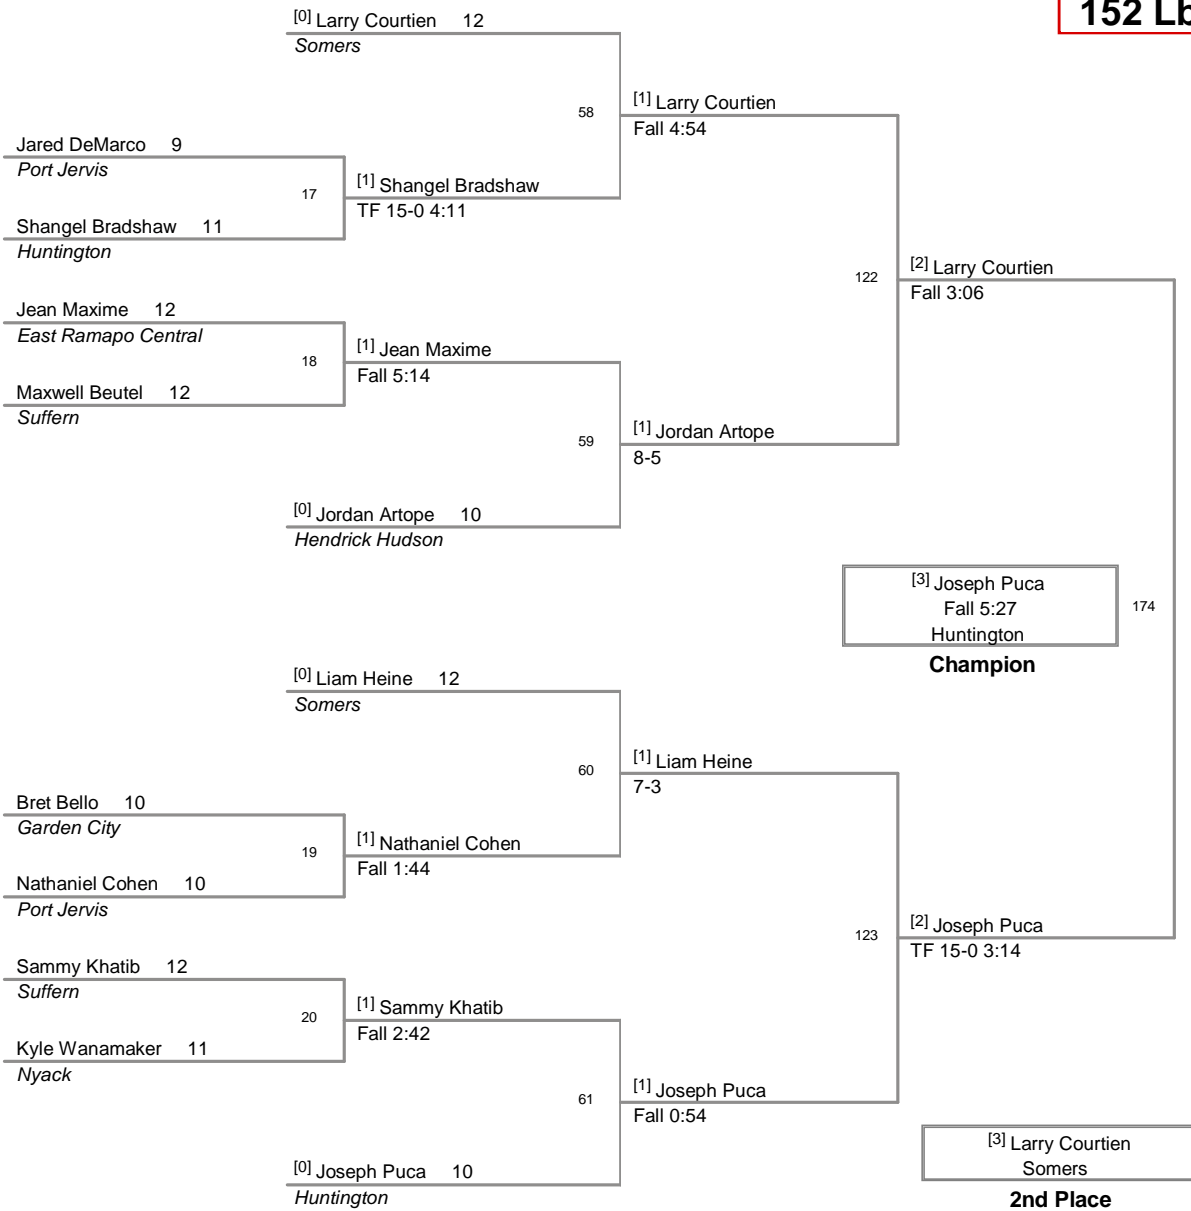

2014 Kohl Invitational
HS

152 Lbs