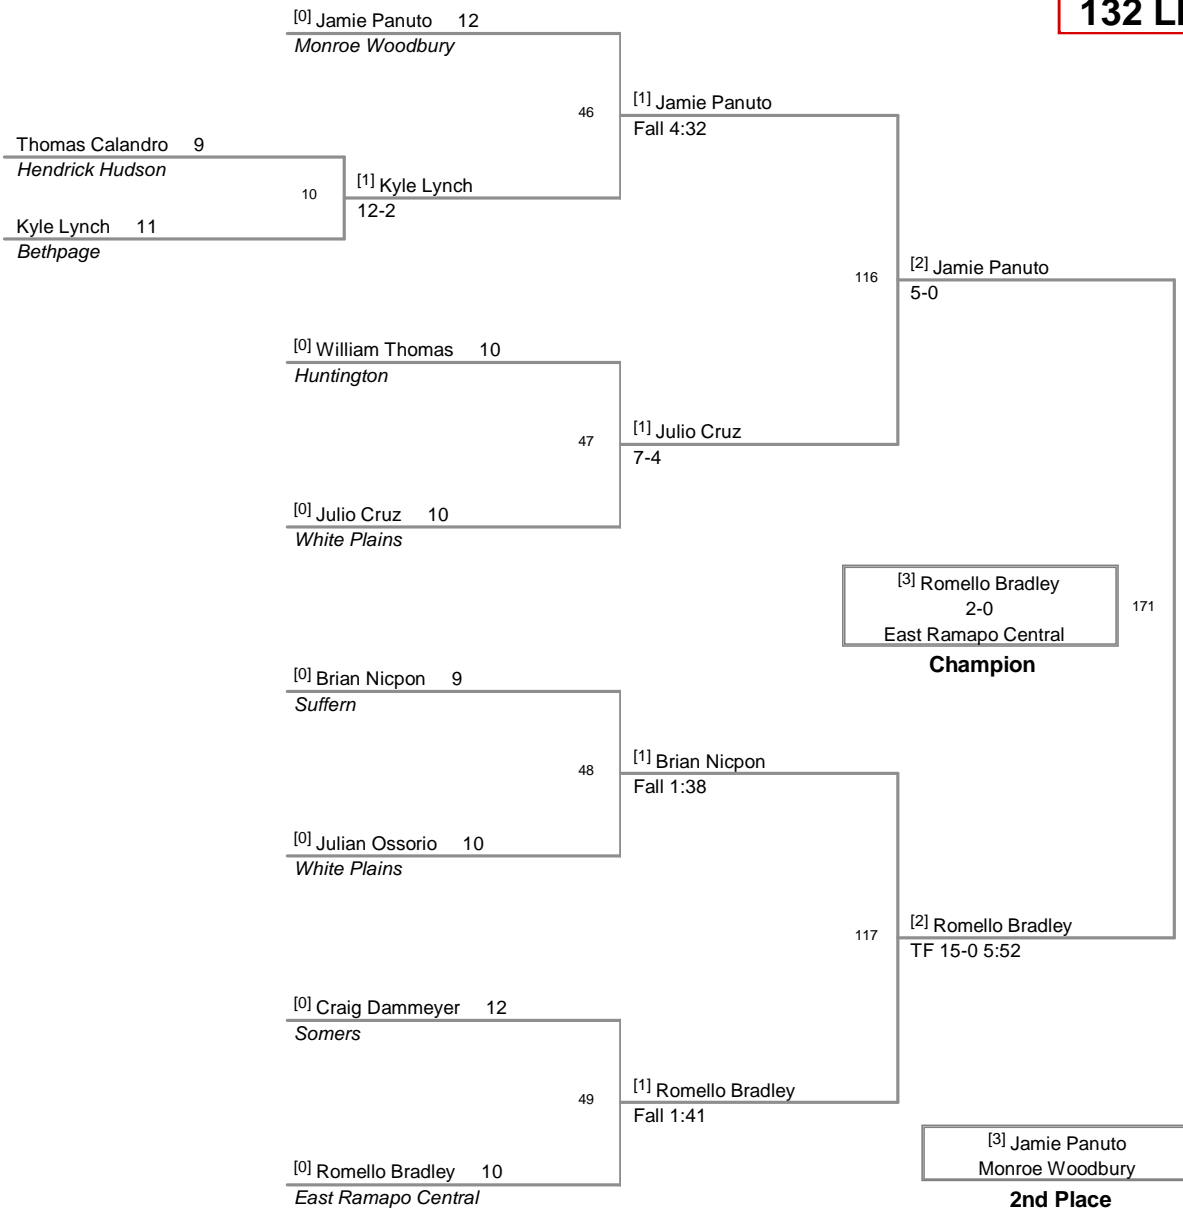

120 Lbs

2014 Kohl Invitational
HS

126 Lbs

2014 Kohl Invitational
HS

132 Lbs

2014 Kohl Invitational
HS

138 Lbs

2014 Kohl Invitational
HS