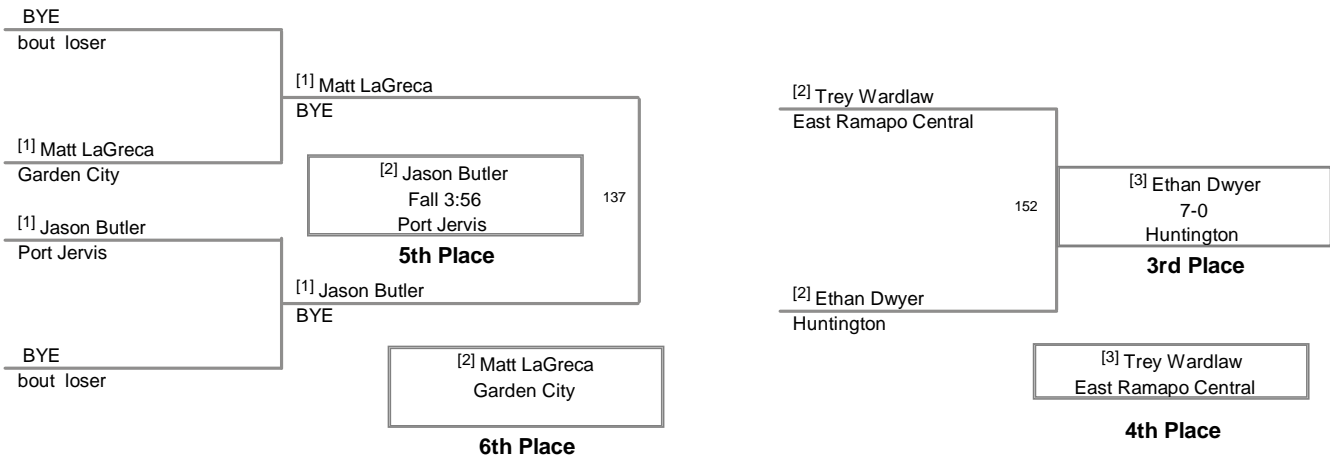

Outstanding Wrestler - Corey Jamison Huntington 126Lbs

2014 Kohl Invitational
HS

99 Lbs

2014 Kohl Invitational
HS

106 Lbs

2014 Kohl Invitational
HS

113 Lbs

2014 Kohl Invitational
HS