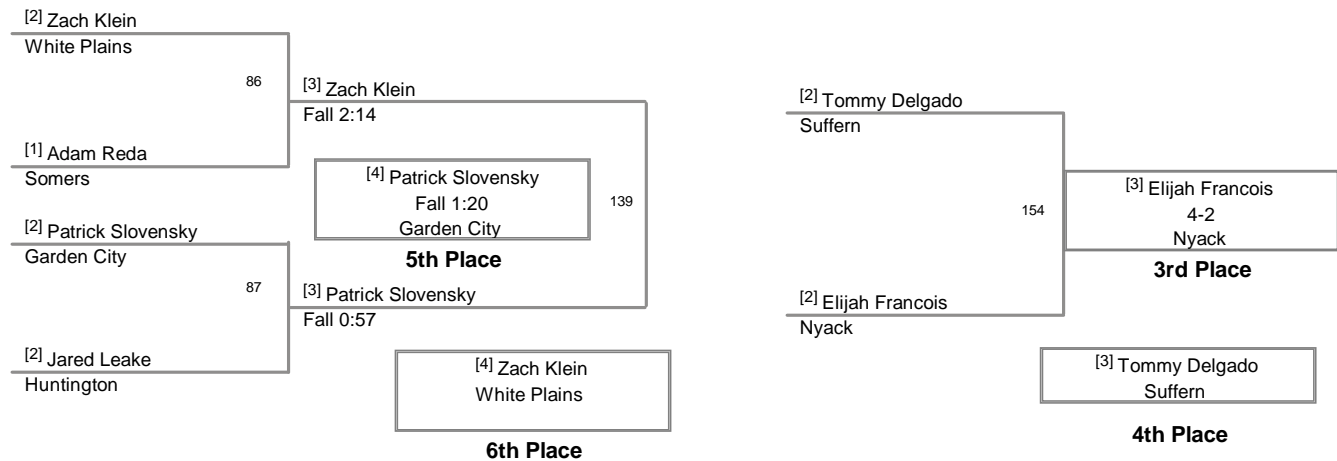

2014 Kohl Invitational
HS

120 Lbs