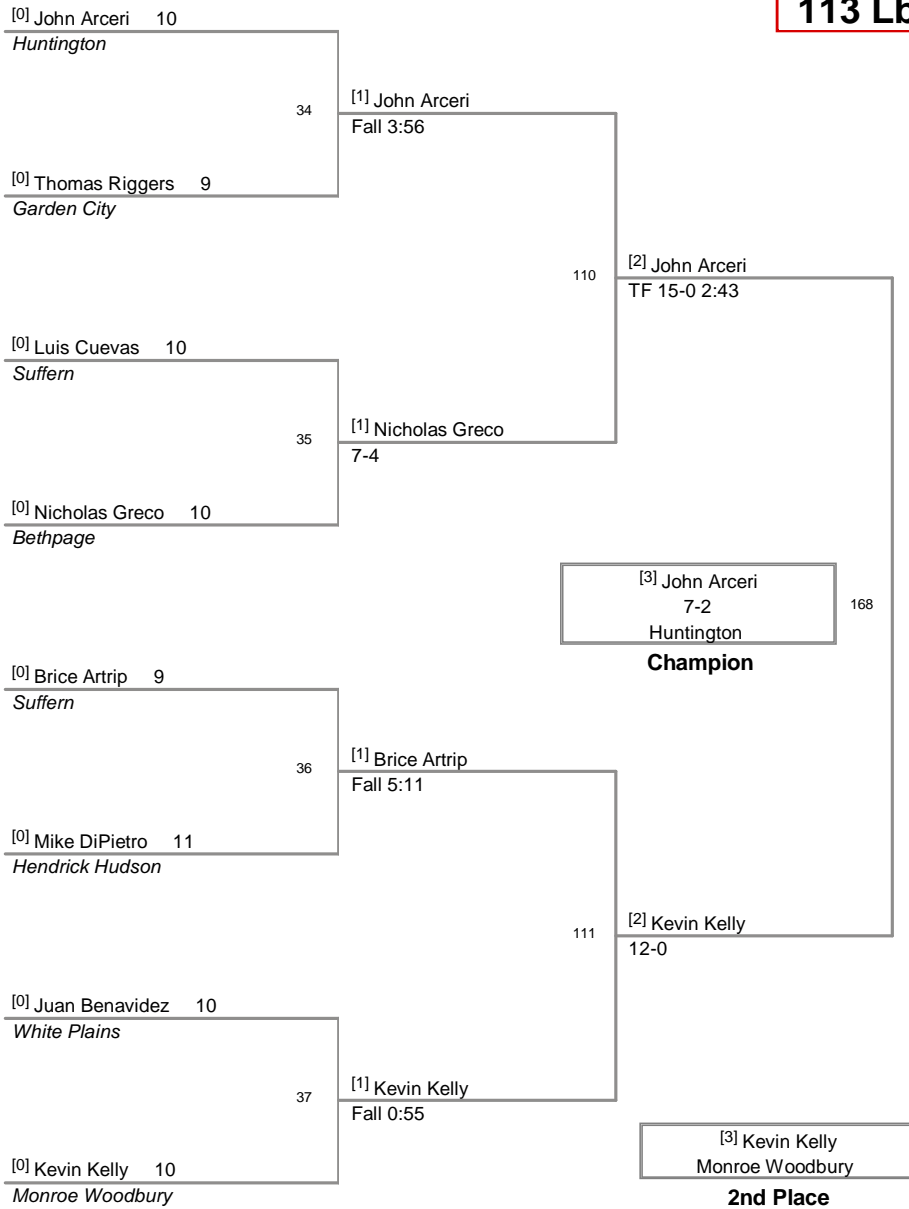

Outstanding Wrestler - Corey Jamison Huntington 126Lbs

2014 Kohl Invitational
HS

99 Lbs

2014 Kohl Invitational
HS

106 Lbs

2014 Kohl Invitational
HS

113 Lbs

2014 Kohl Invitational
HS