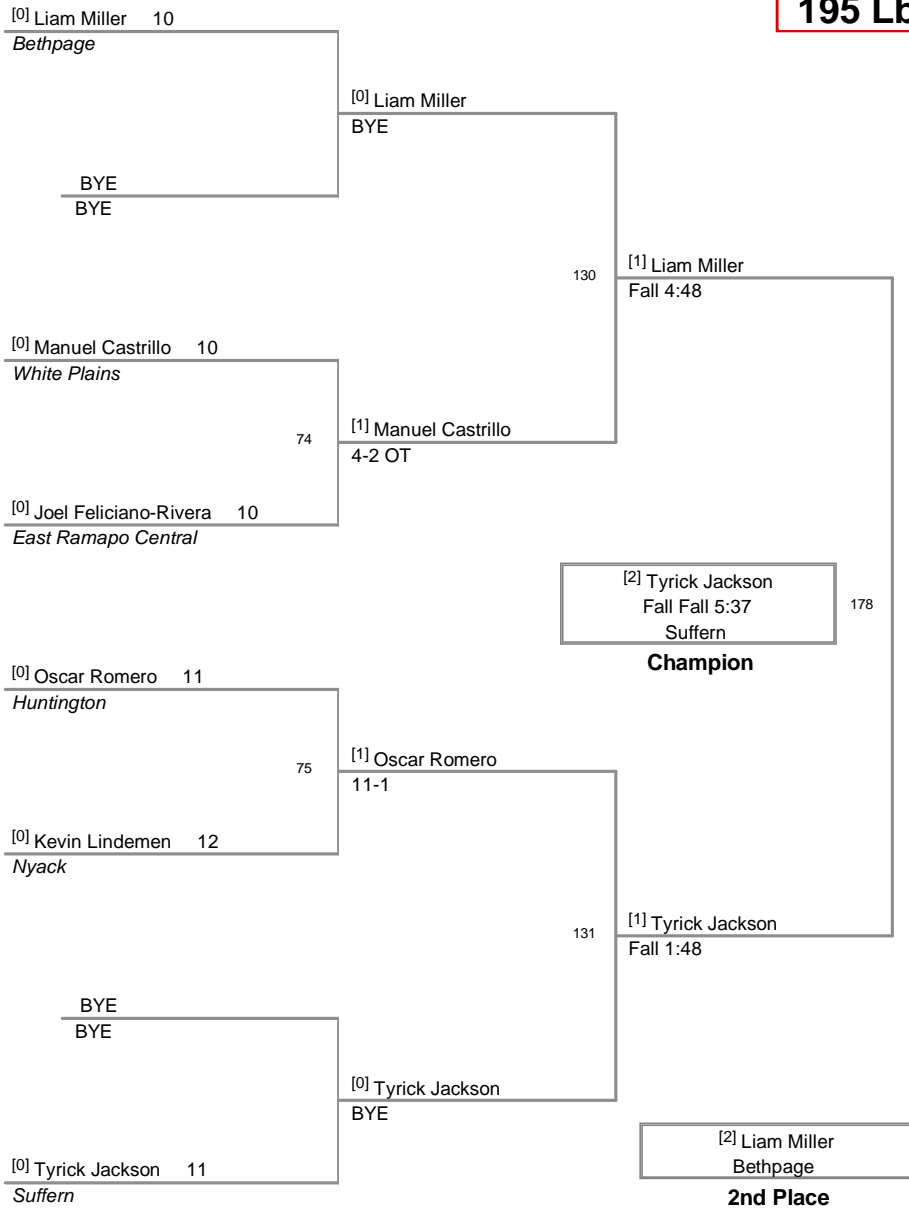

2014 Kohl Invitational
HS

195 Lbs