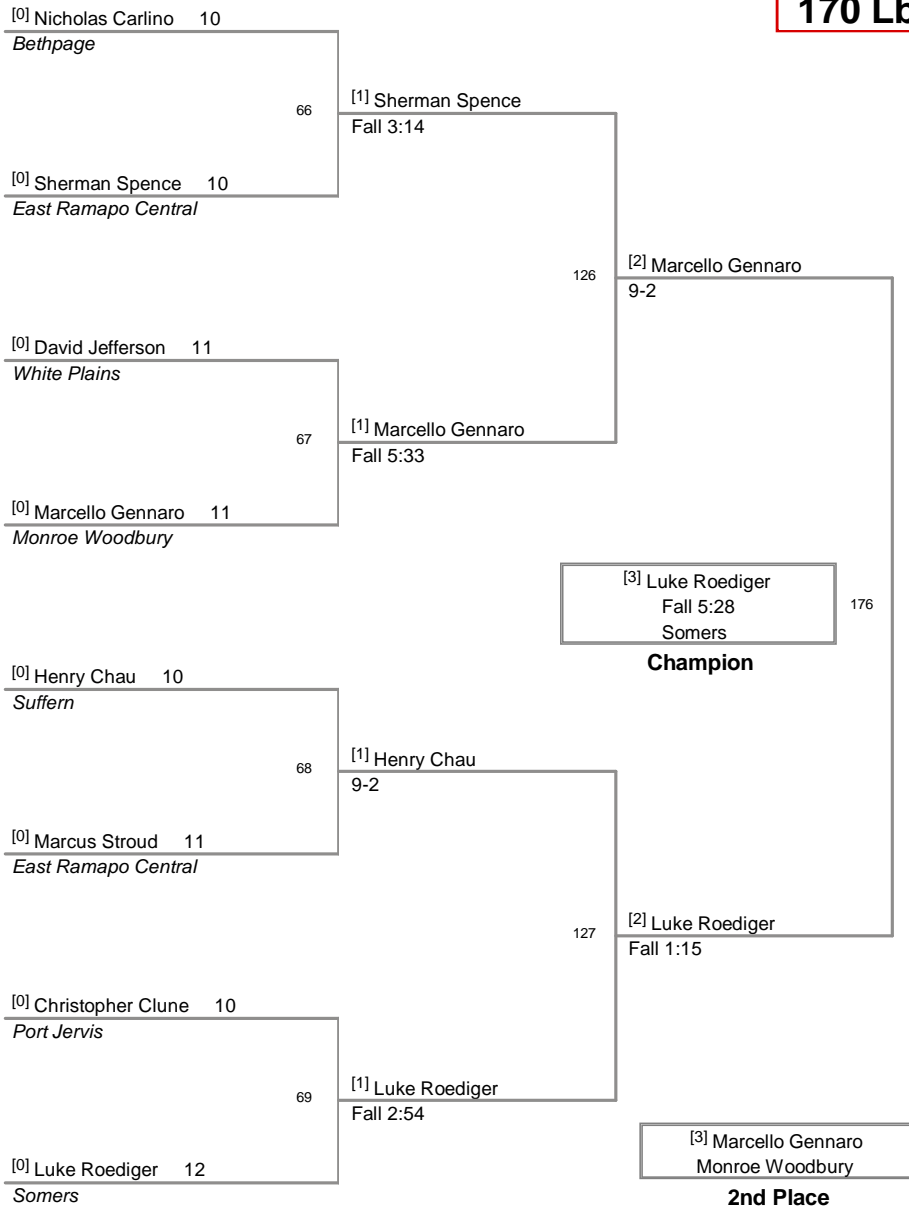

145 Lbs

2014 Kohl Invitational
HS

152 Lbs

2014 Kohl Invitational
HS

160 Lbs

2014 Kohl Invitational
HS

170 Lbs

2014 Kohl Invitational
HS