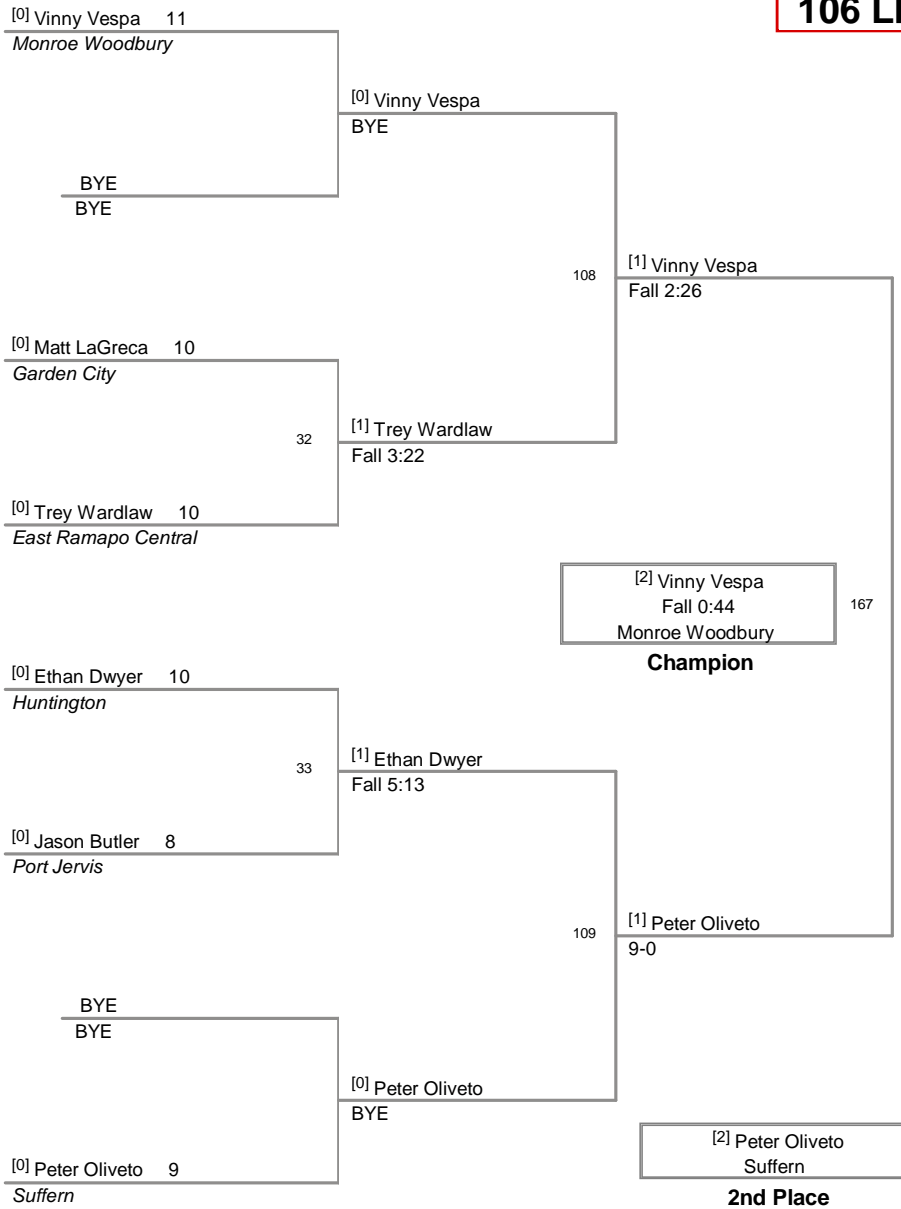

Outstanding Wrestler - Corey Jamison Huntington 126Lbs

2014 Kohl Invitational
HS

99 Lbs

2014 Kohl Invitational
HS

106 Lbs

2014 Kohl Invitational
HS

113 Lbs

2014 Kohl Invitational
HS