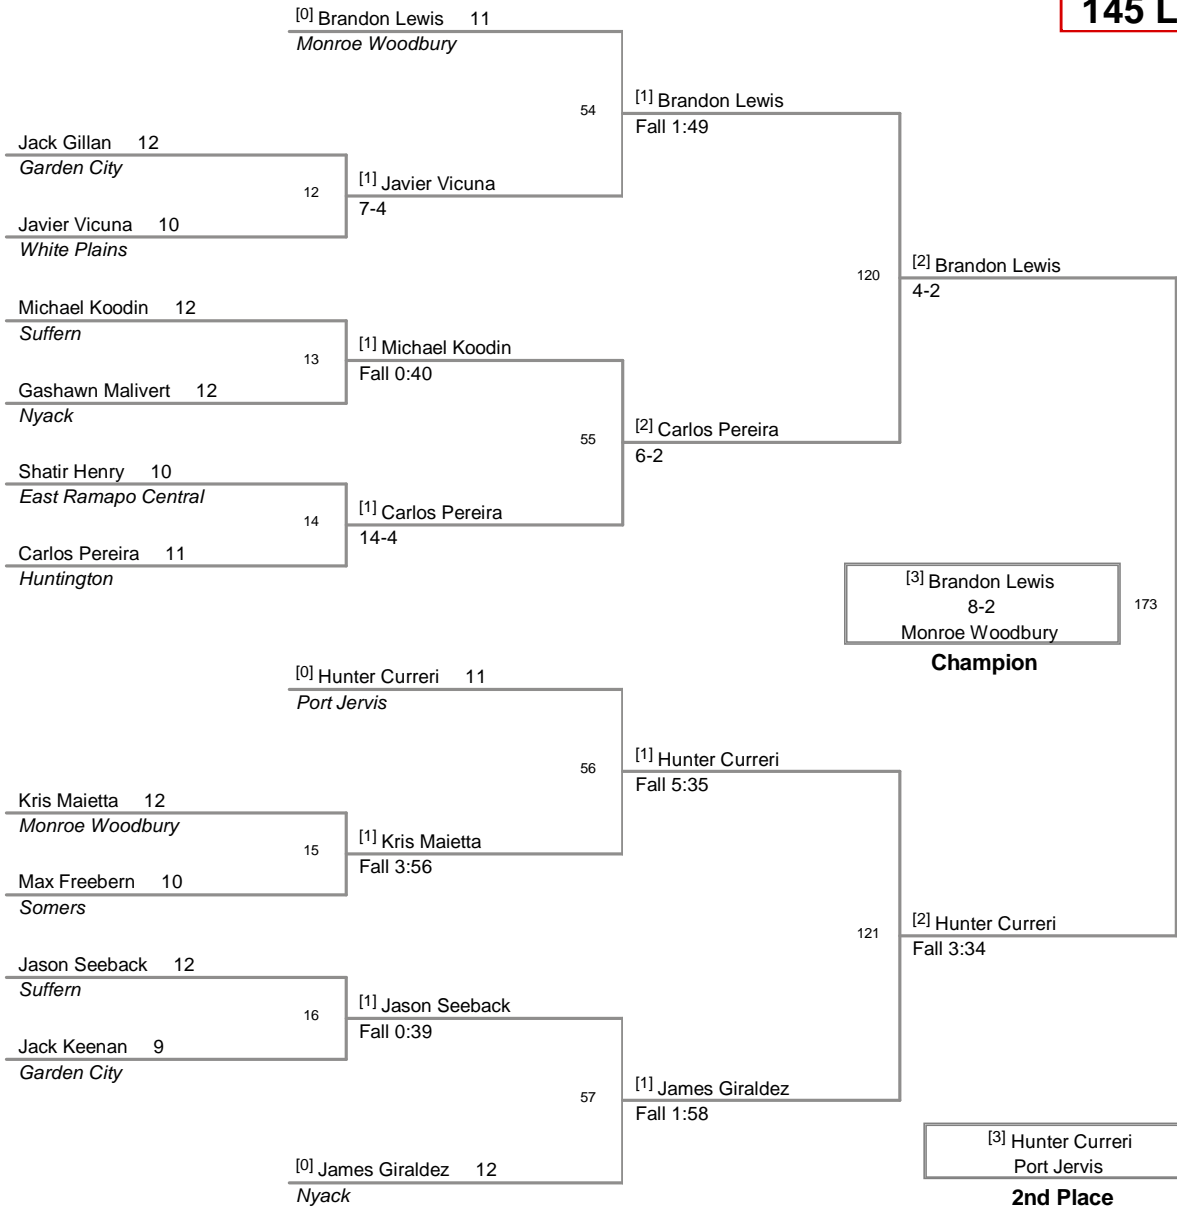

2014 Kohl Invitational
HS

145 Lbs