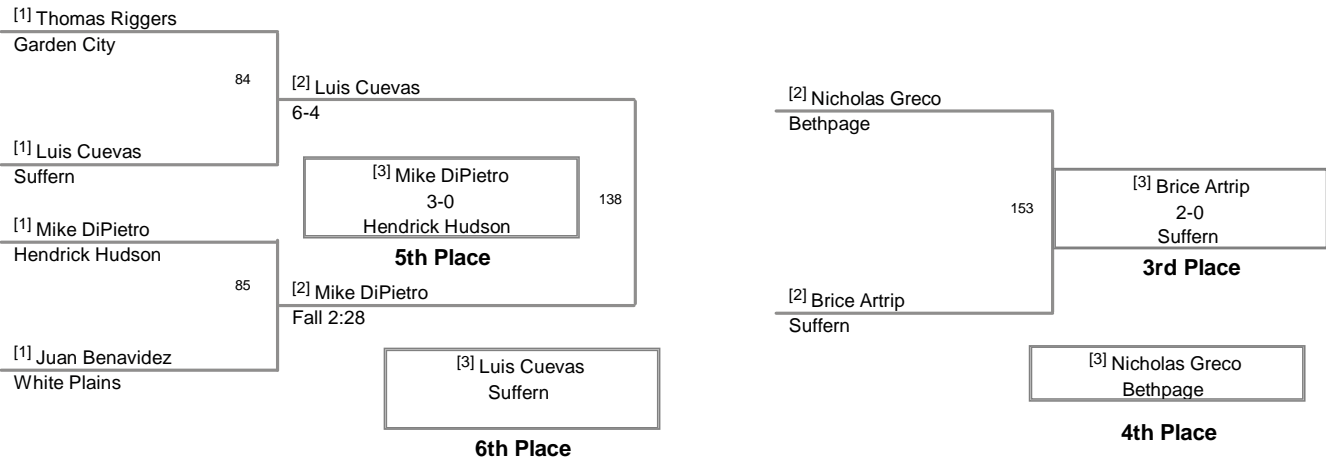

Outstanding Wrestler - Corey Jamison Huntington 126Lbs

2014 Kohl Invitational
HS

99 Lbs

2014 Kohl Invitational
HS

106 Lbs

2014 Kohl Invitational
HS

113 Lbs

2014 Kohl Invitational
HS