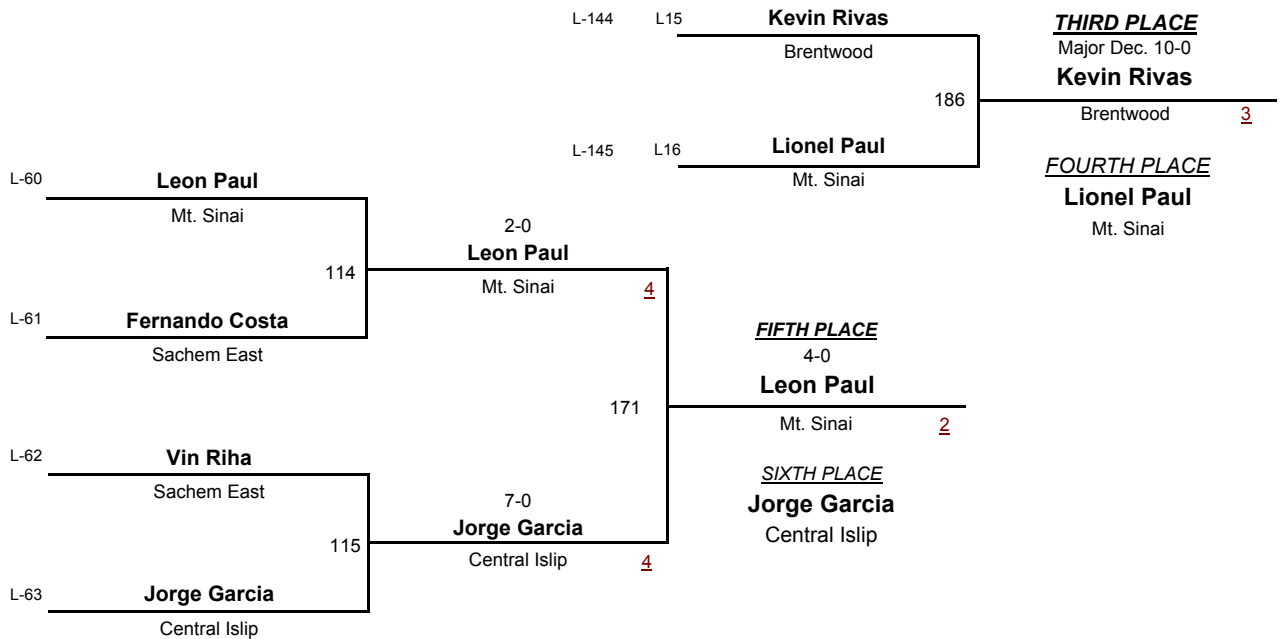

2013 Rocky Gilmore Tournament

January 5, 2013

VARSITY

DIVISION

120

WEIGHT

2013 Rocky Gilmore Tournament

January 5, 2013