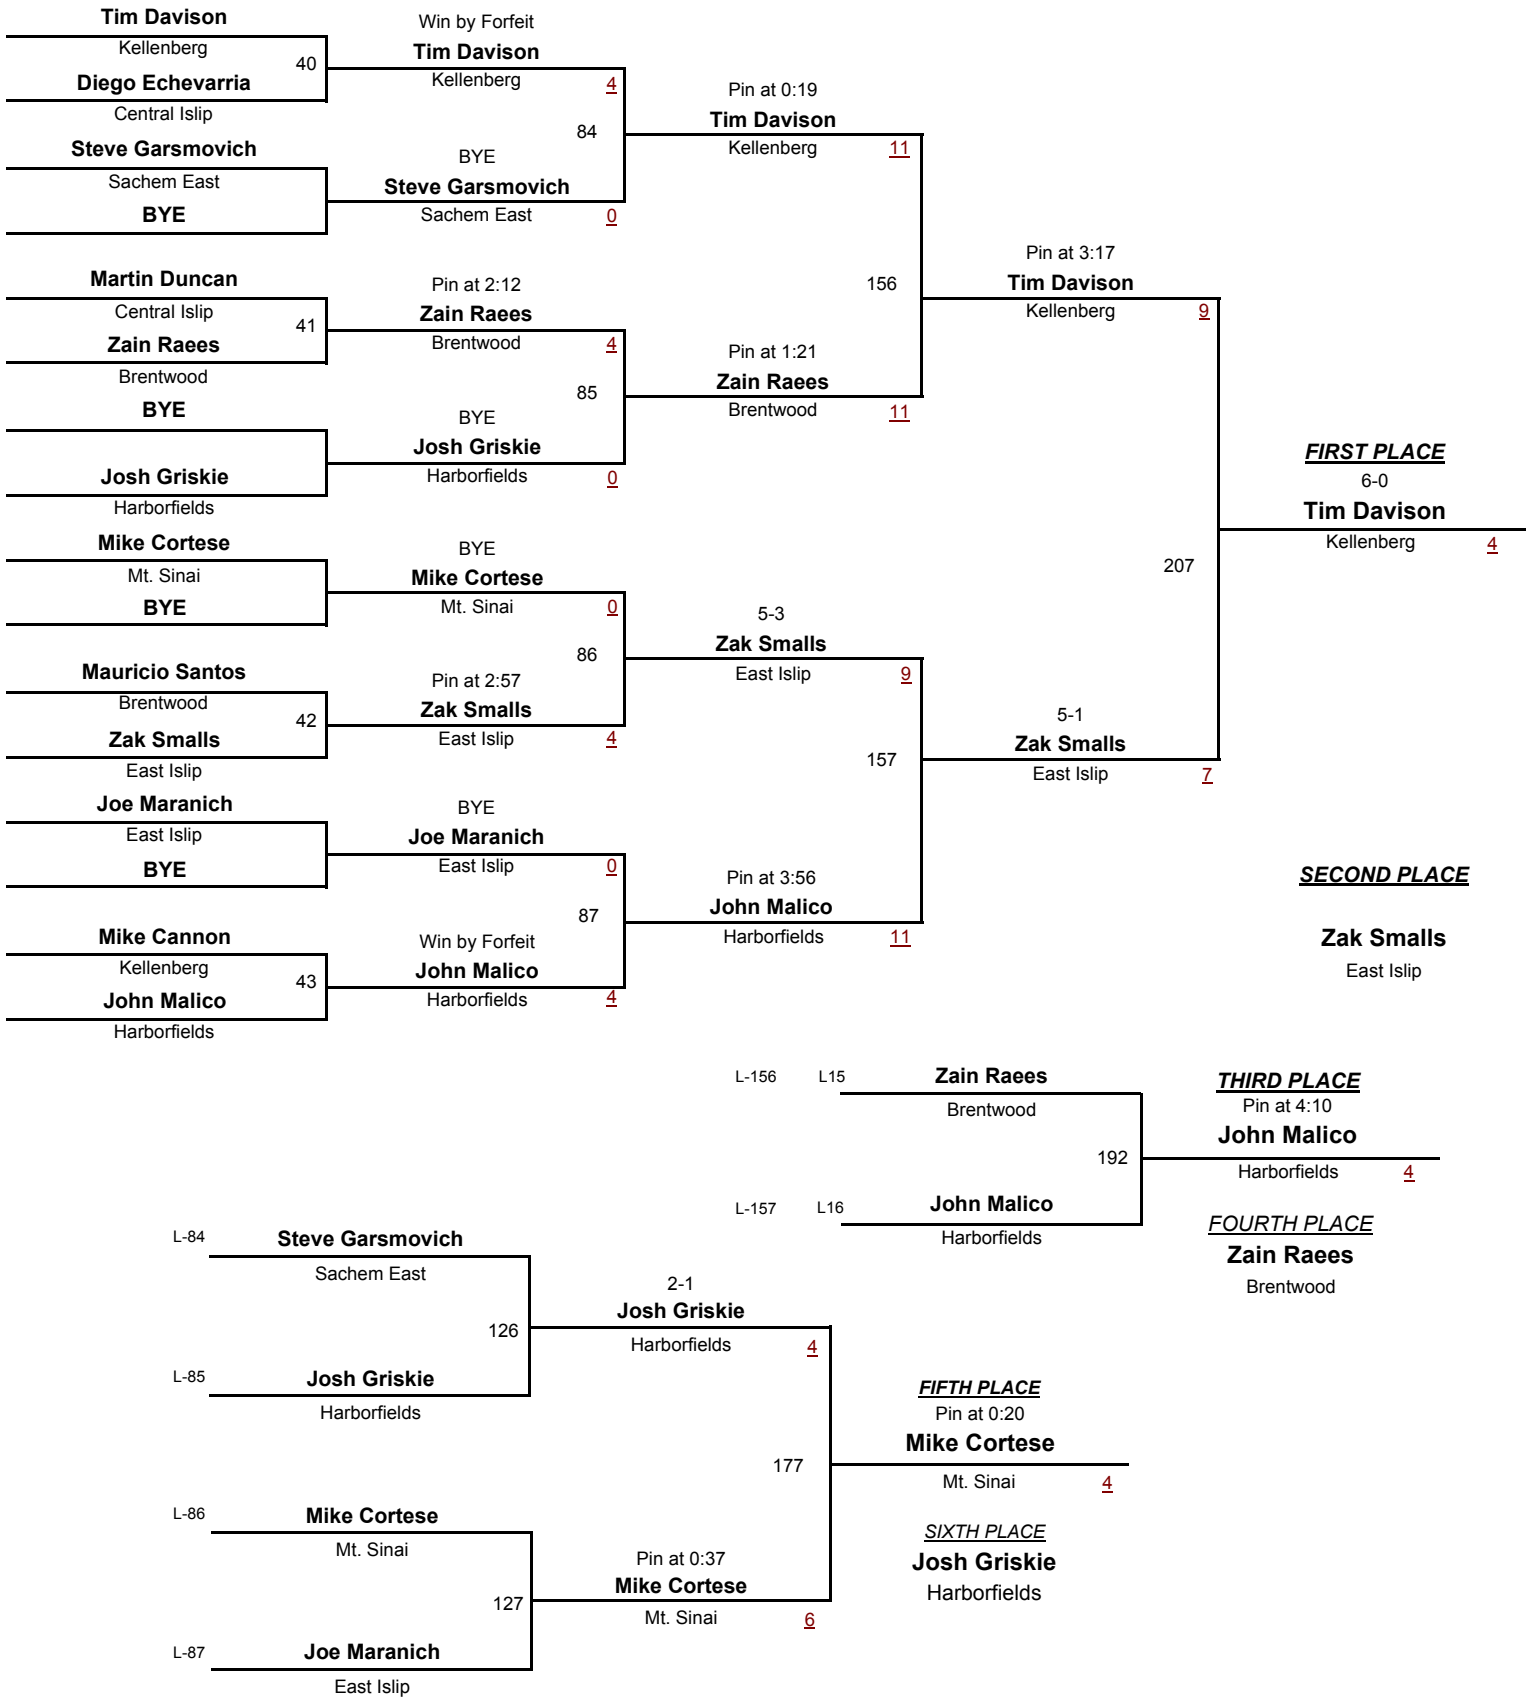

VARSITY

DIVISION

160

WEIGHT

2013 Rocky Gilmore Tournament

January 5, 2013