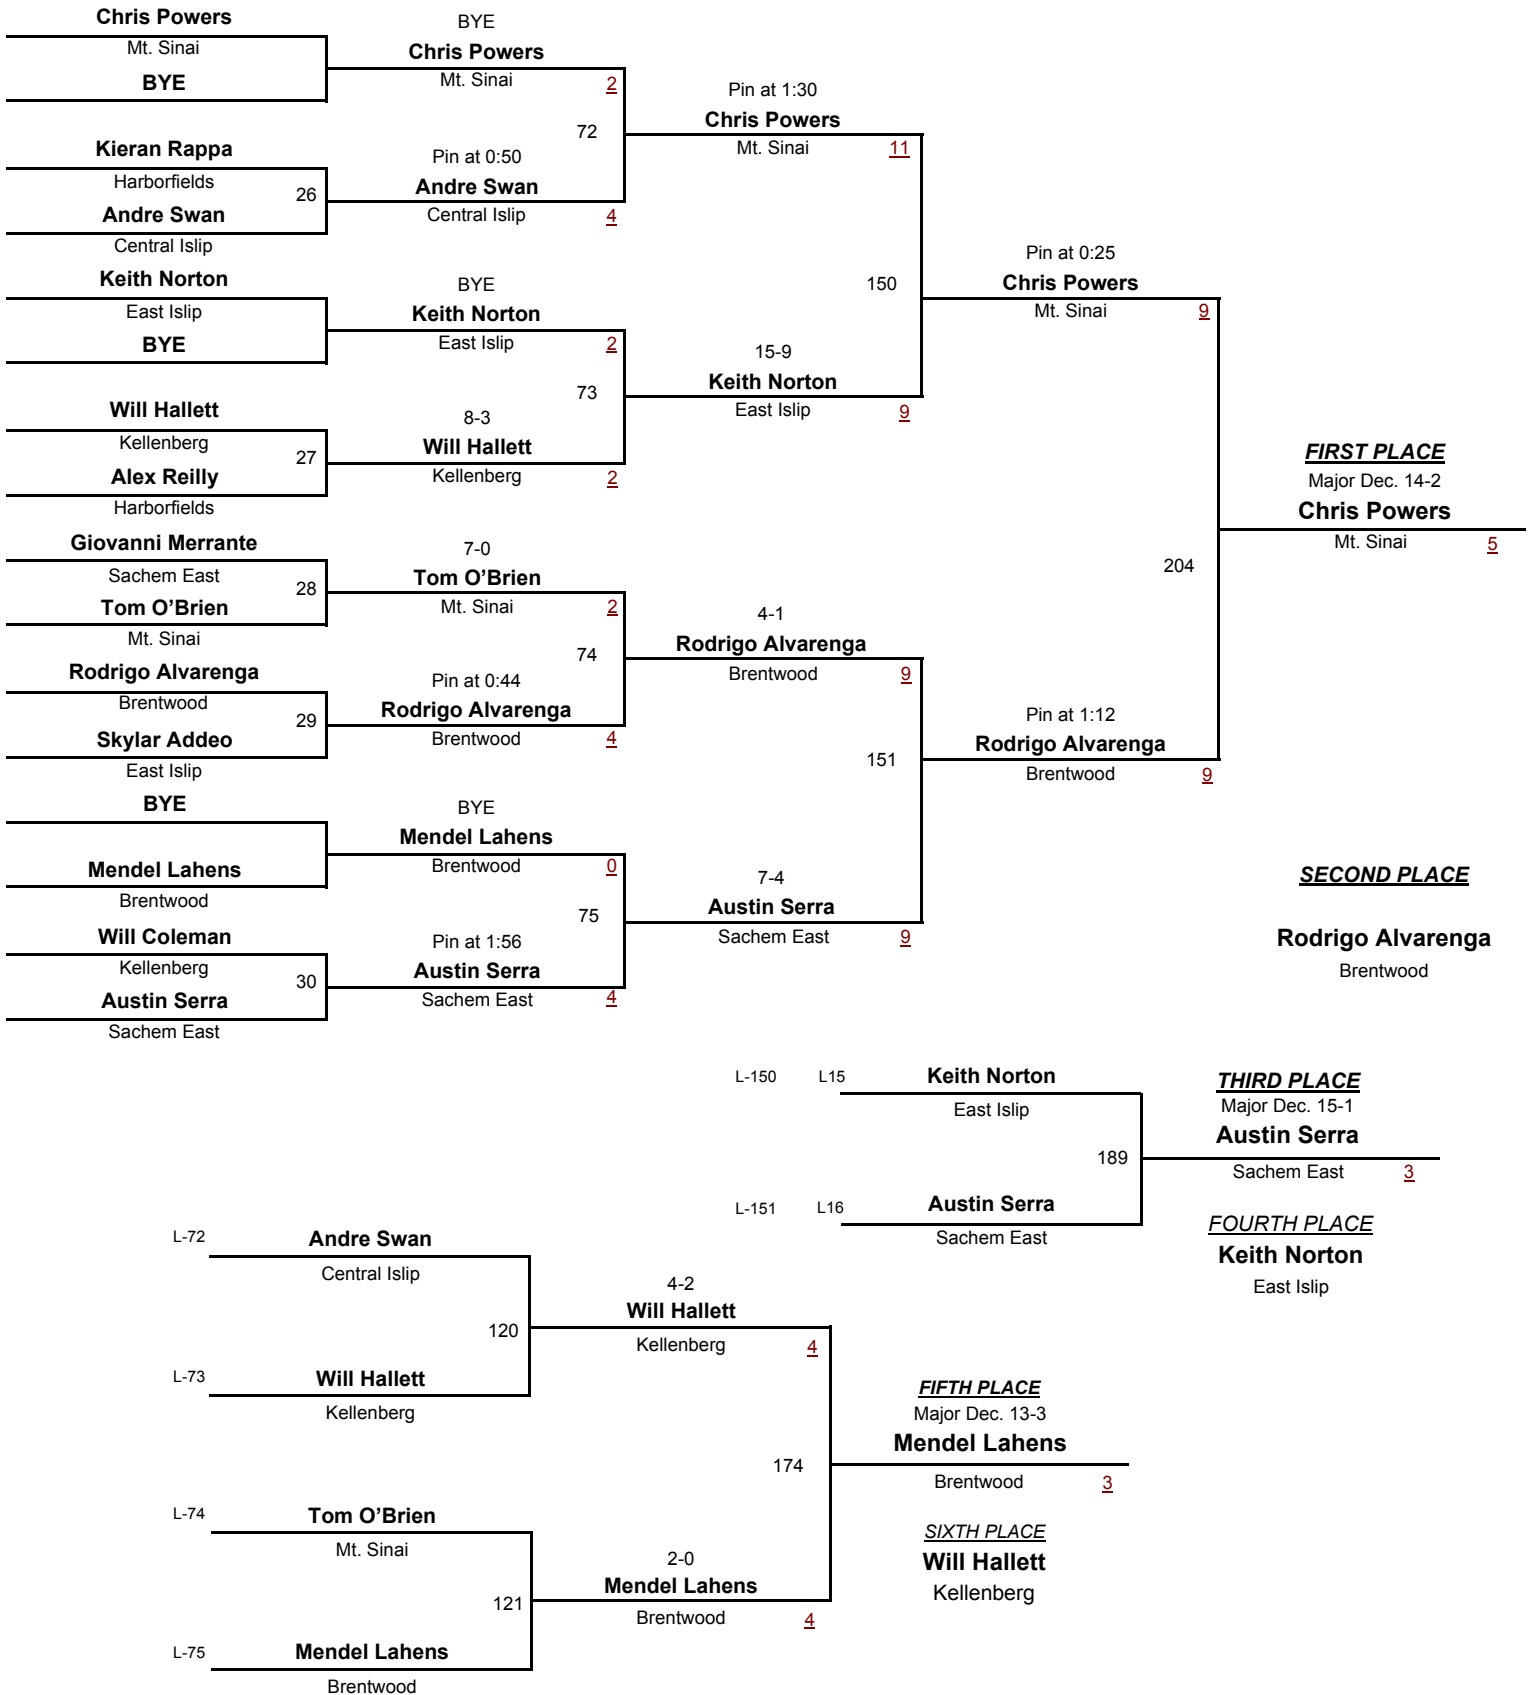

2013 Rocky Gilmore Tournament

January 5, 2013

VARSITY

DIVISION

145

WEIGHT

2013 Rocky Gilmore Tournament

January 5, 2013