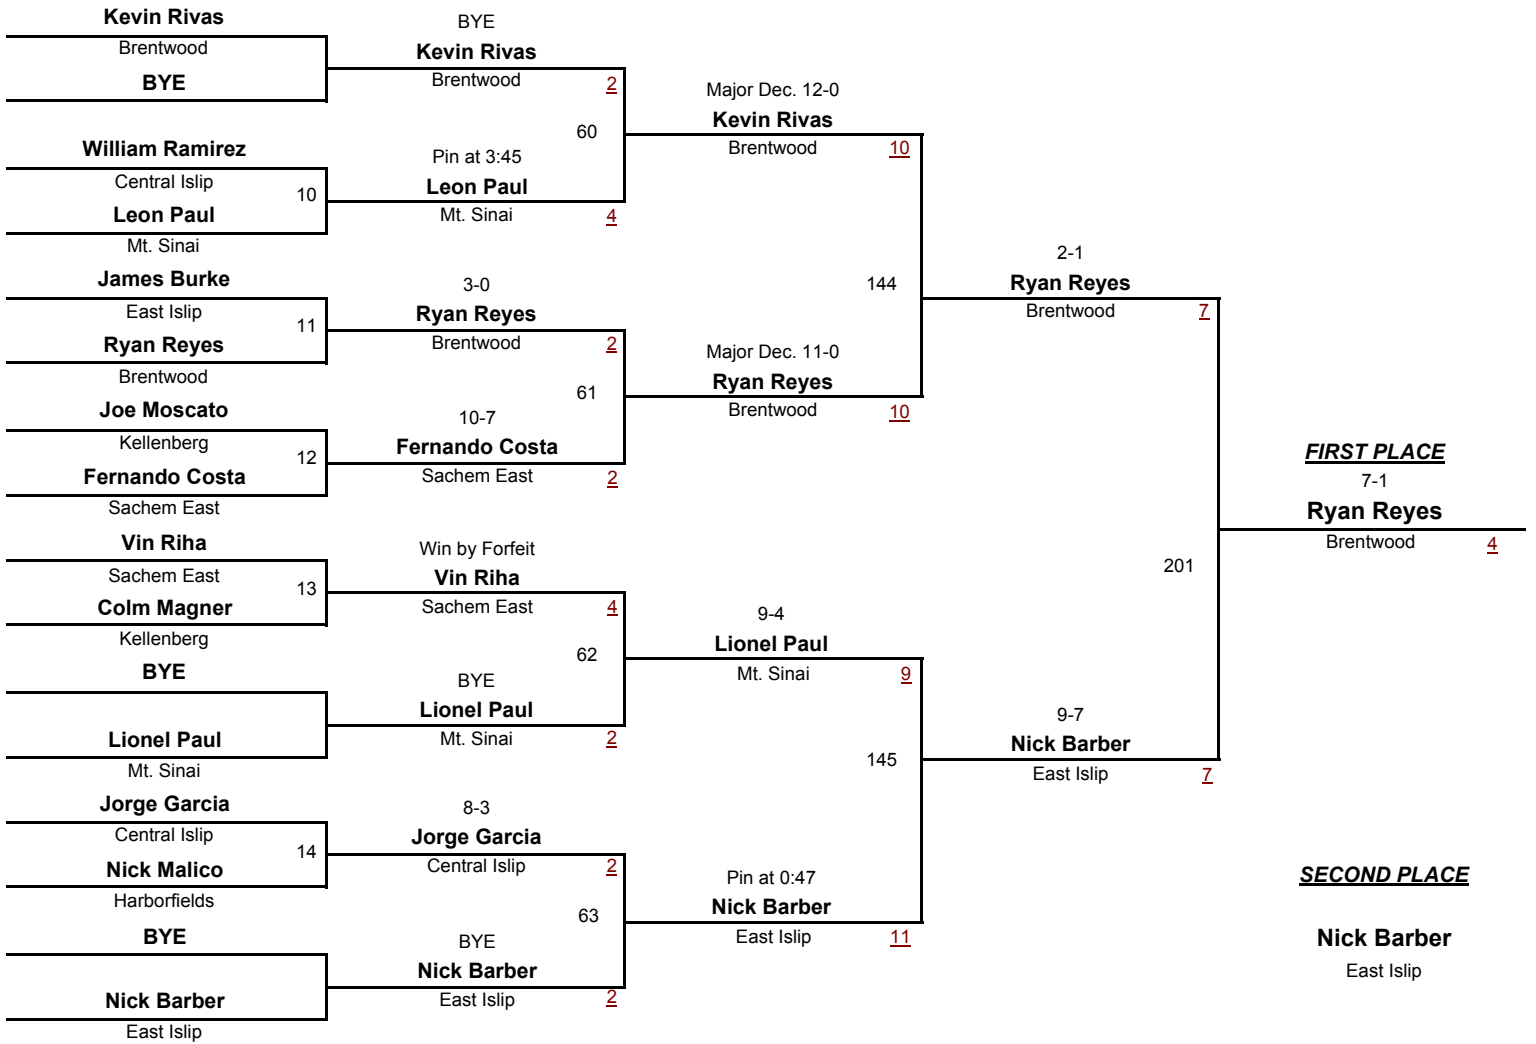

2013 Rocky Gilmore Tournament

January 5, 2013

VARSITY

DIVISION

120

WEIGHT

2013 Rocky Gilmore Tournament

January 5, 2013