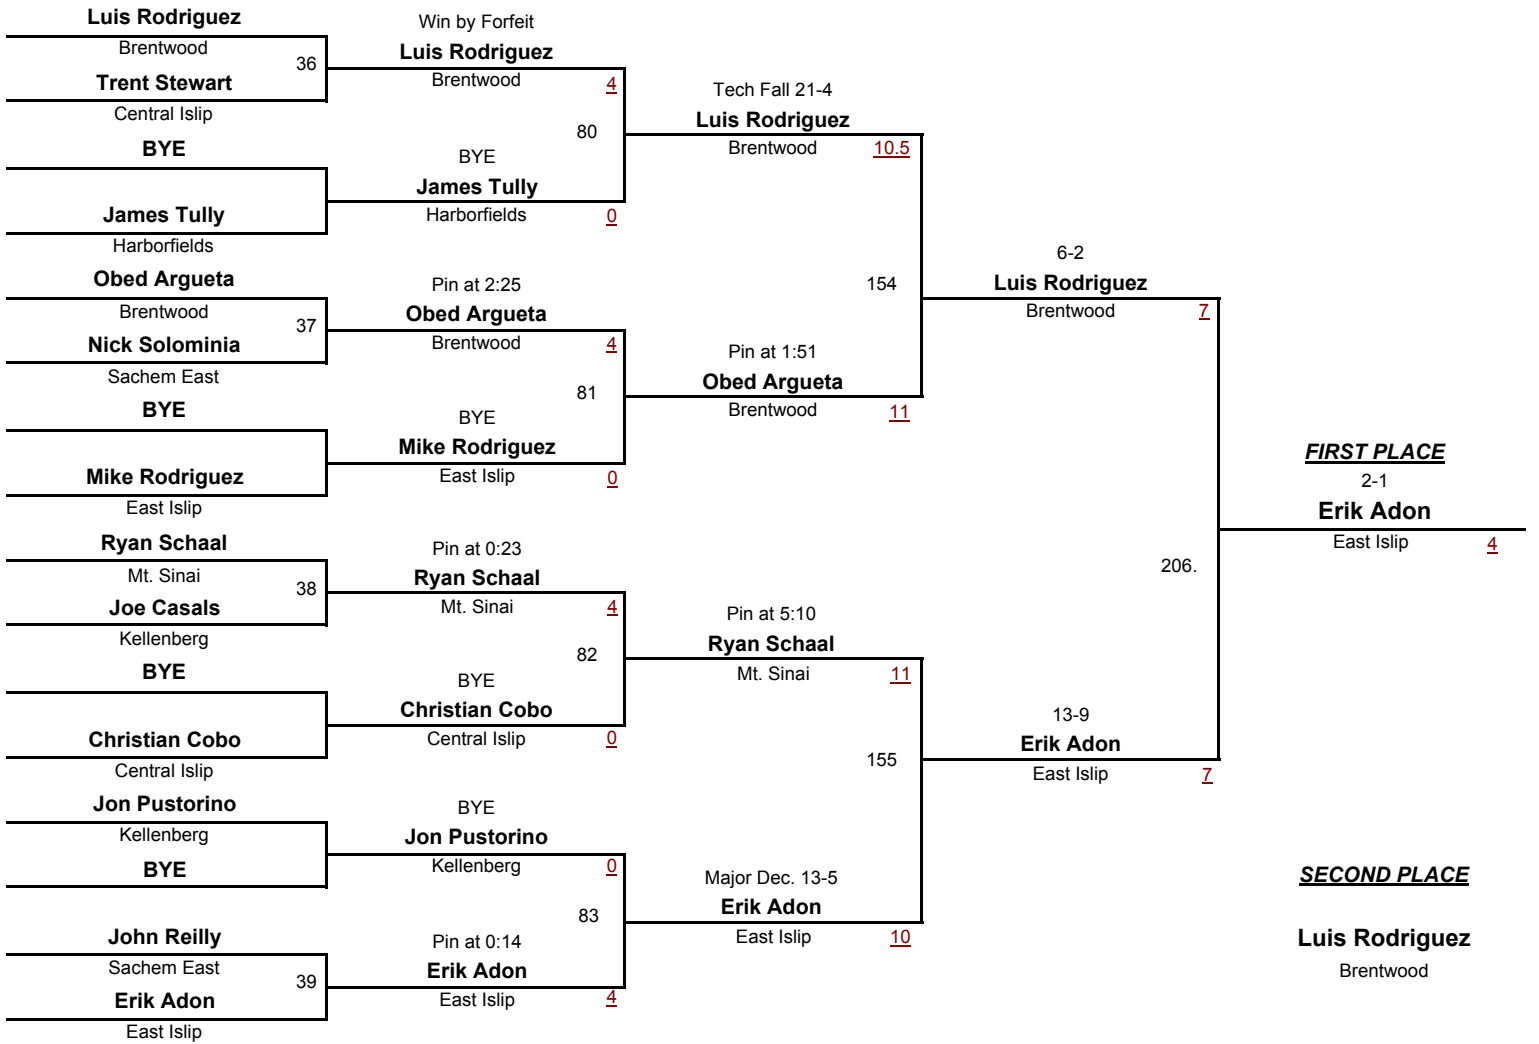

VARSITY

DIVISION

152

WEIGHT

2013 Rocky Gilmore Tournament

January 5, 2013

VARSITY

DIVISION