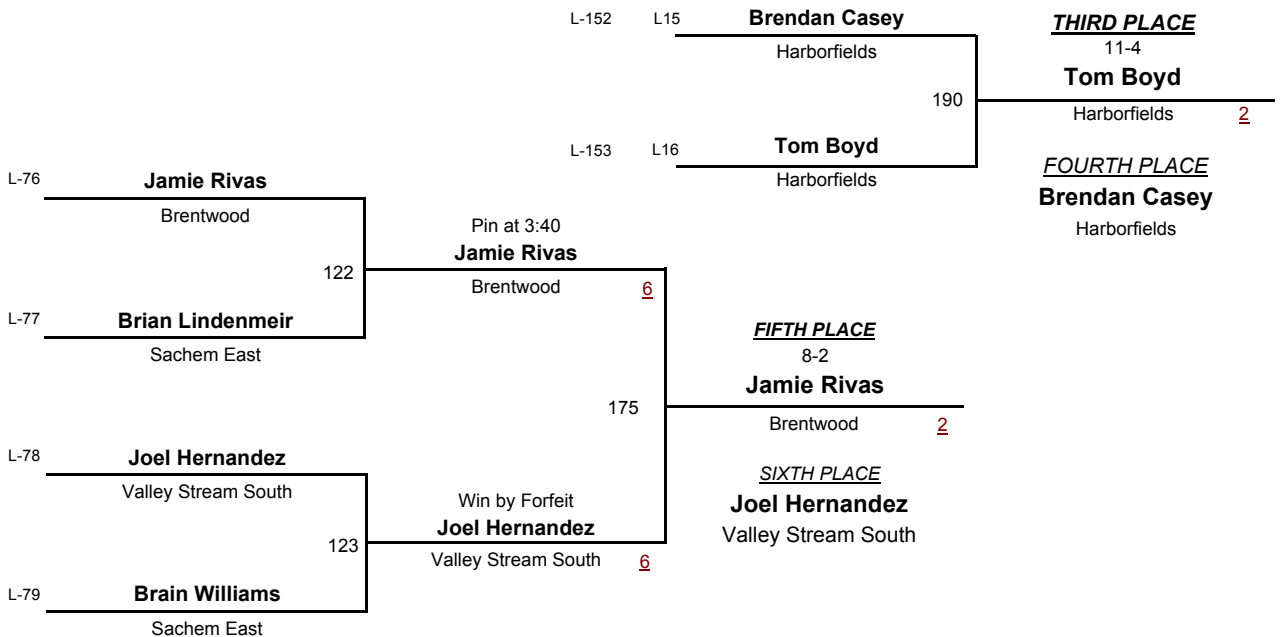

2013 Rocky Gilmore Tournament

January 5, 2013

VARSITY

DIVISION

145

WEIGHT

2013 Rocky Gilmore Tournament

January 5, 2013