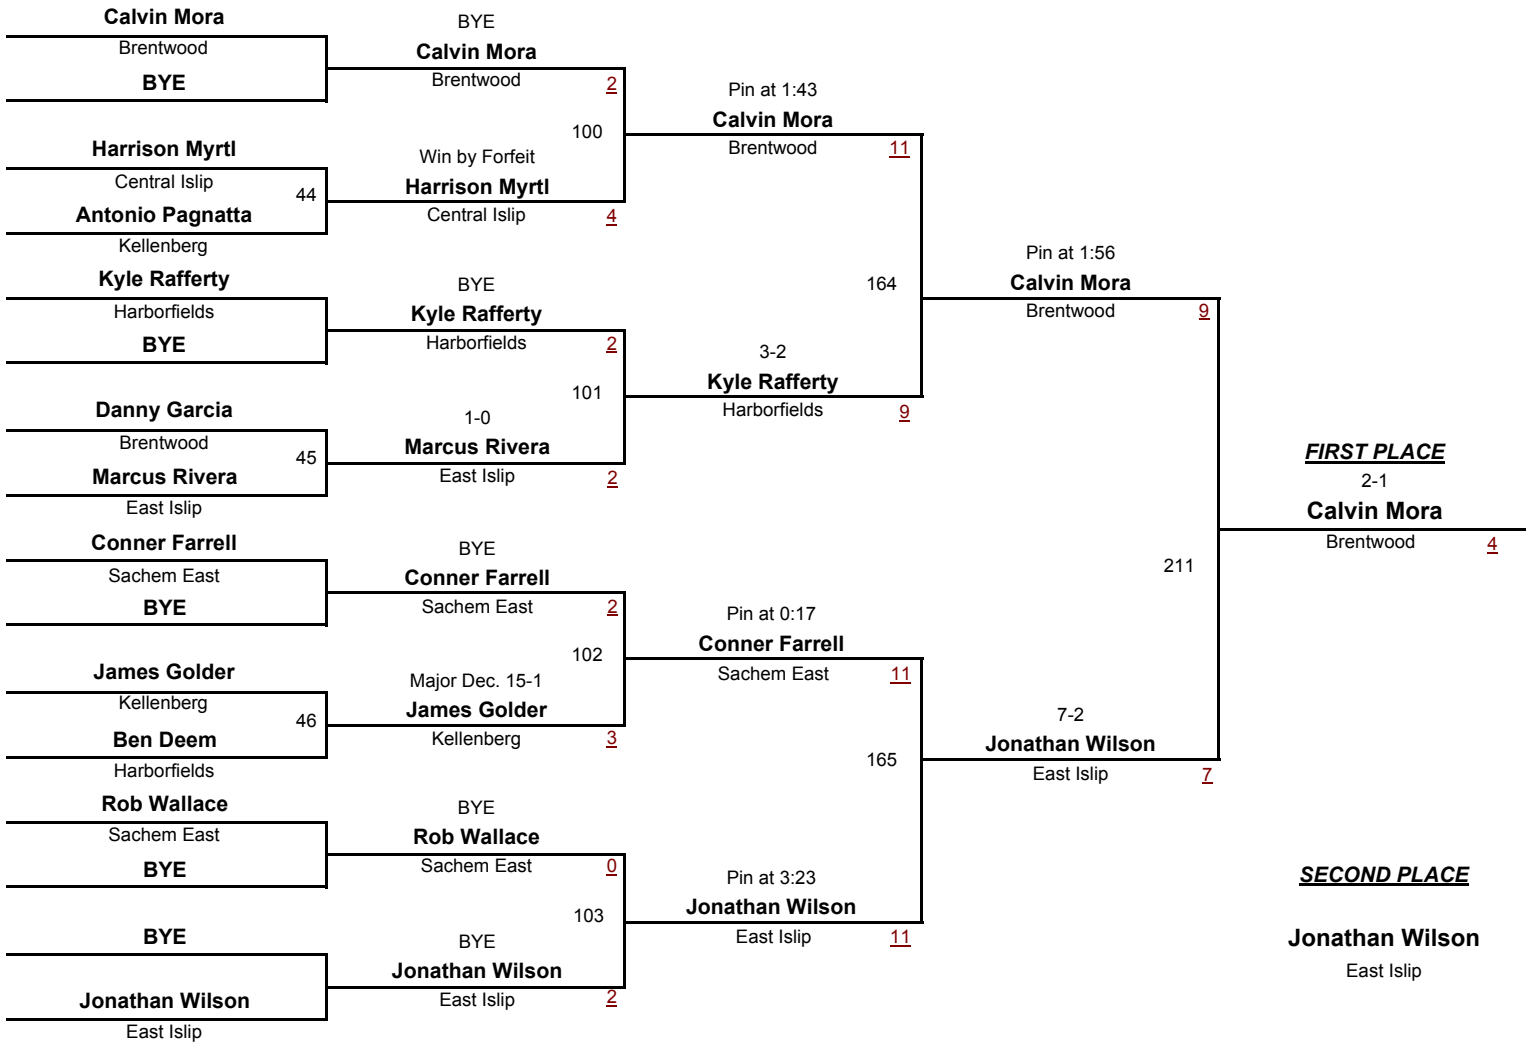

VARSITY

DIVISION

220

WEIGHT

2013 Rocky Gilmore Tournament

January 5, 2013