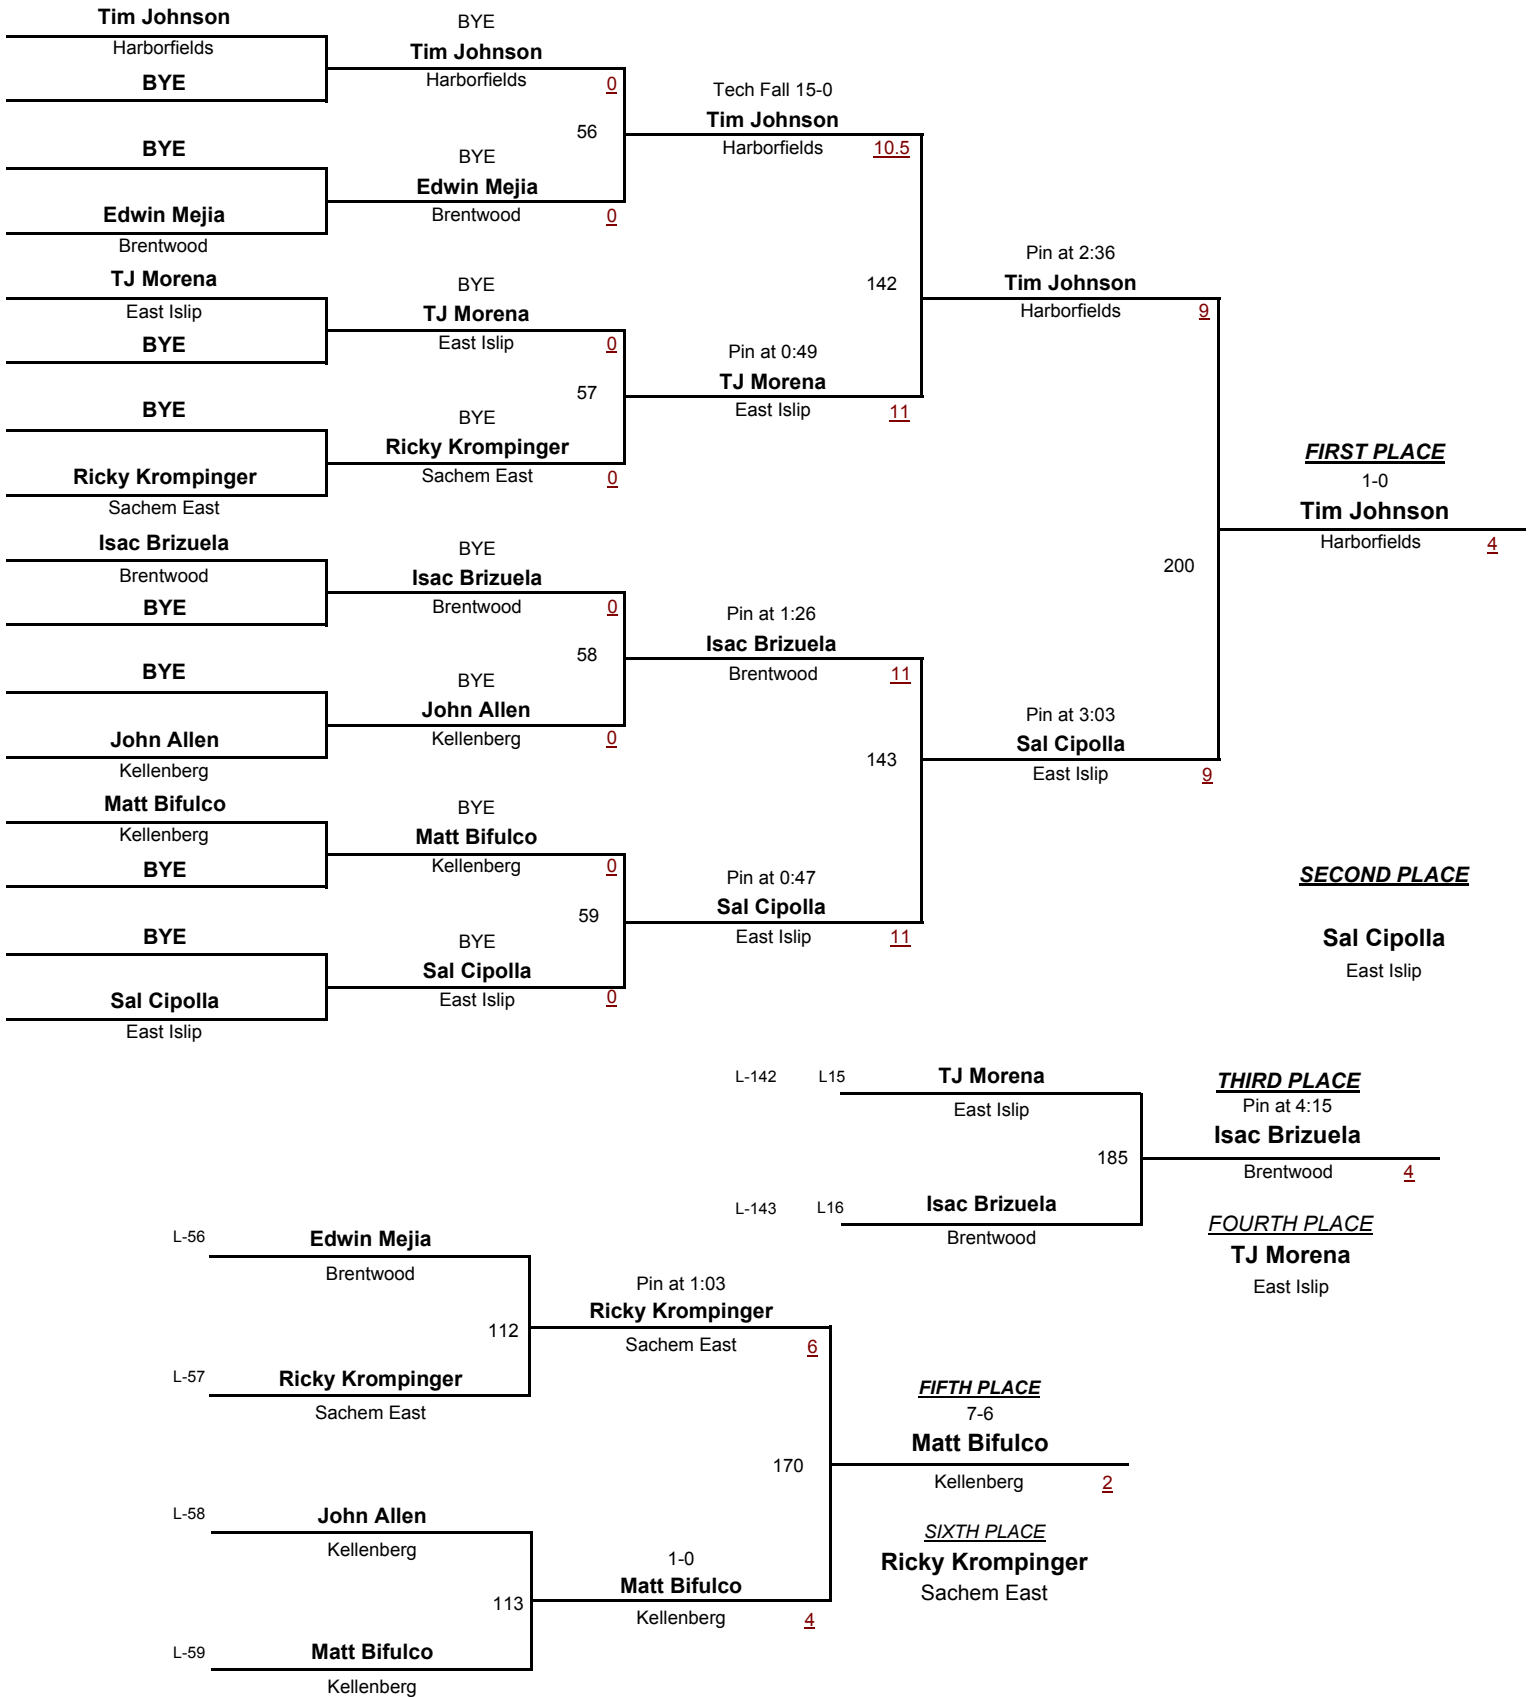

2013 Rocky Gilmore Tournament

January 5, 2013

VARSITY

DIVISION

120

WEIGHT

2013 Rocky Gilmore Tournament

January 5, 2013