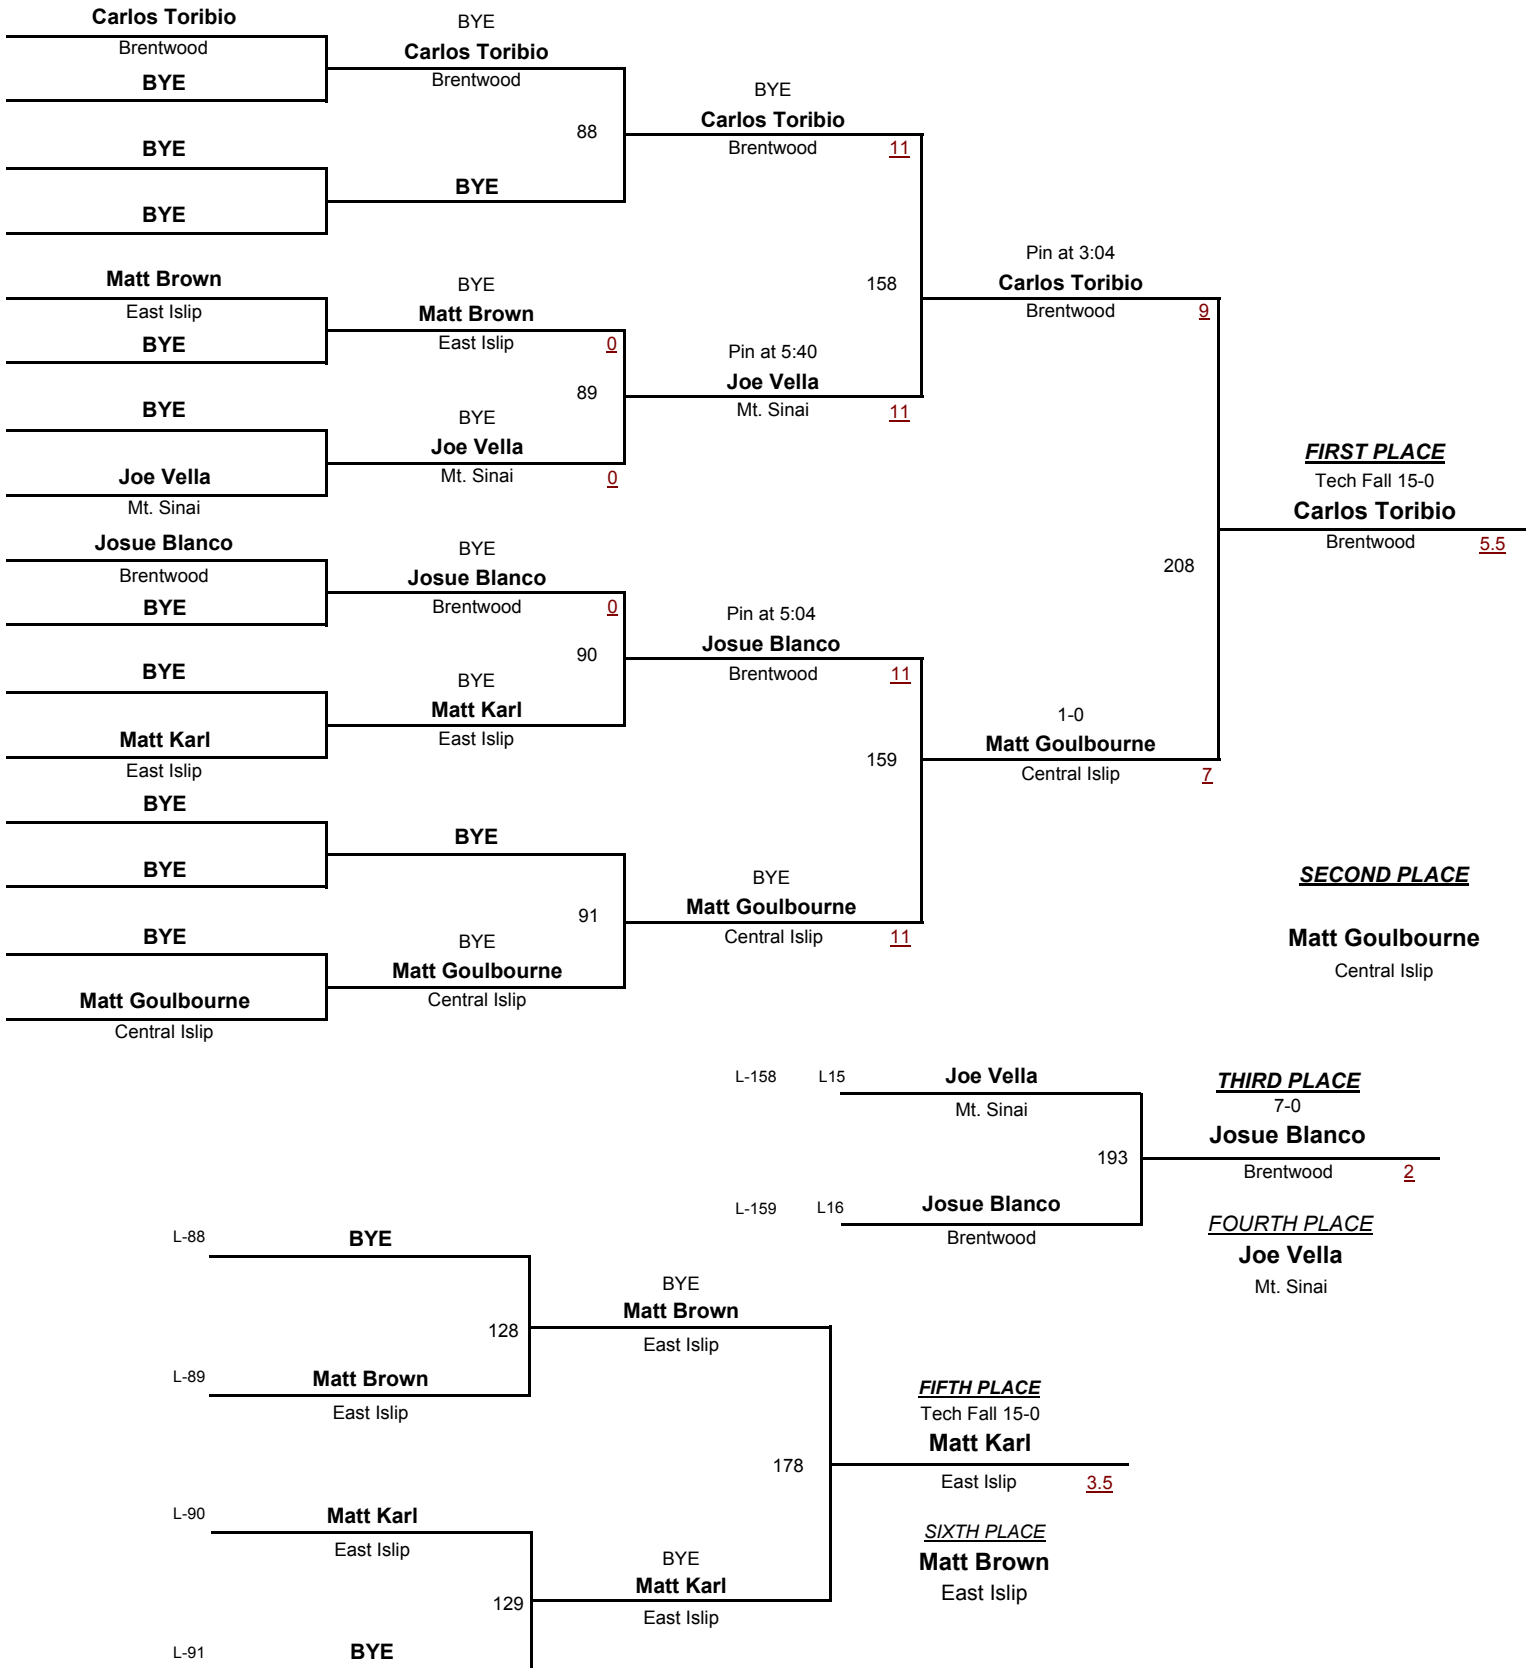

2013 Rocky Gilmore Tournament

January 5, 2013

VARSITY

DIVISION

182

WEIGHT

2013 Rocky Gilmore Tournament

January 5, 2013