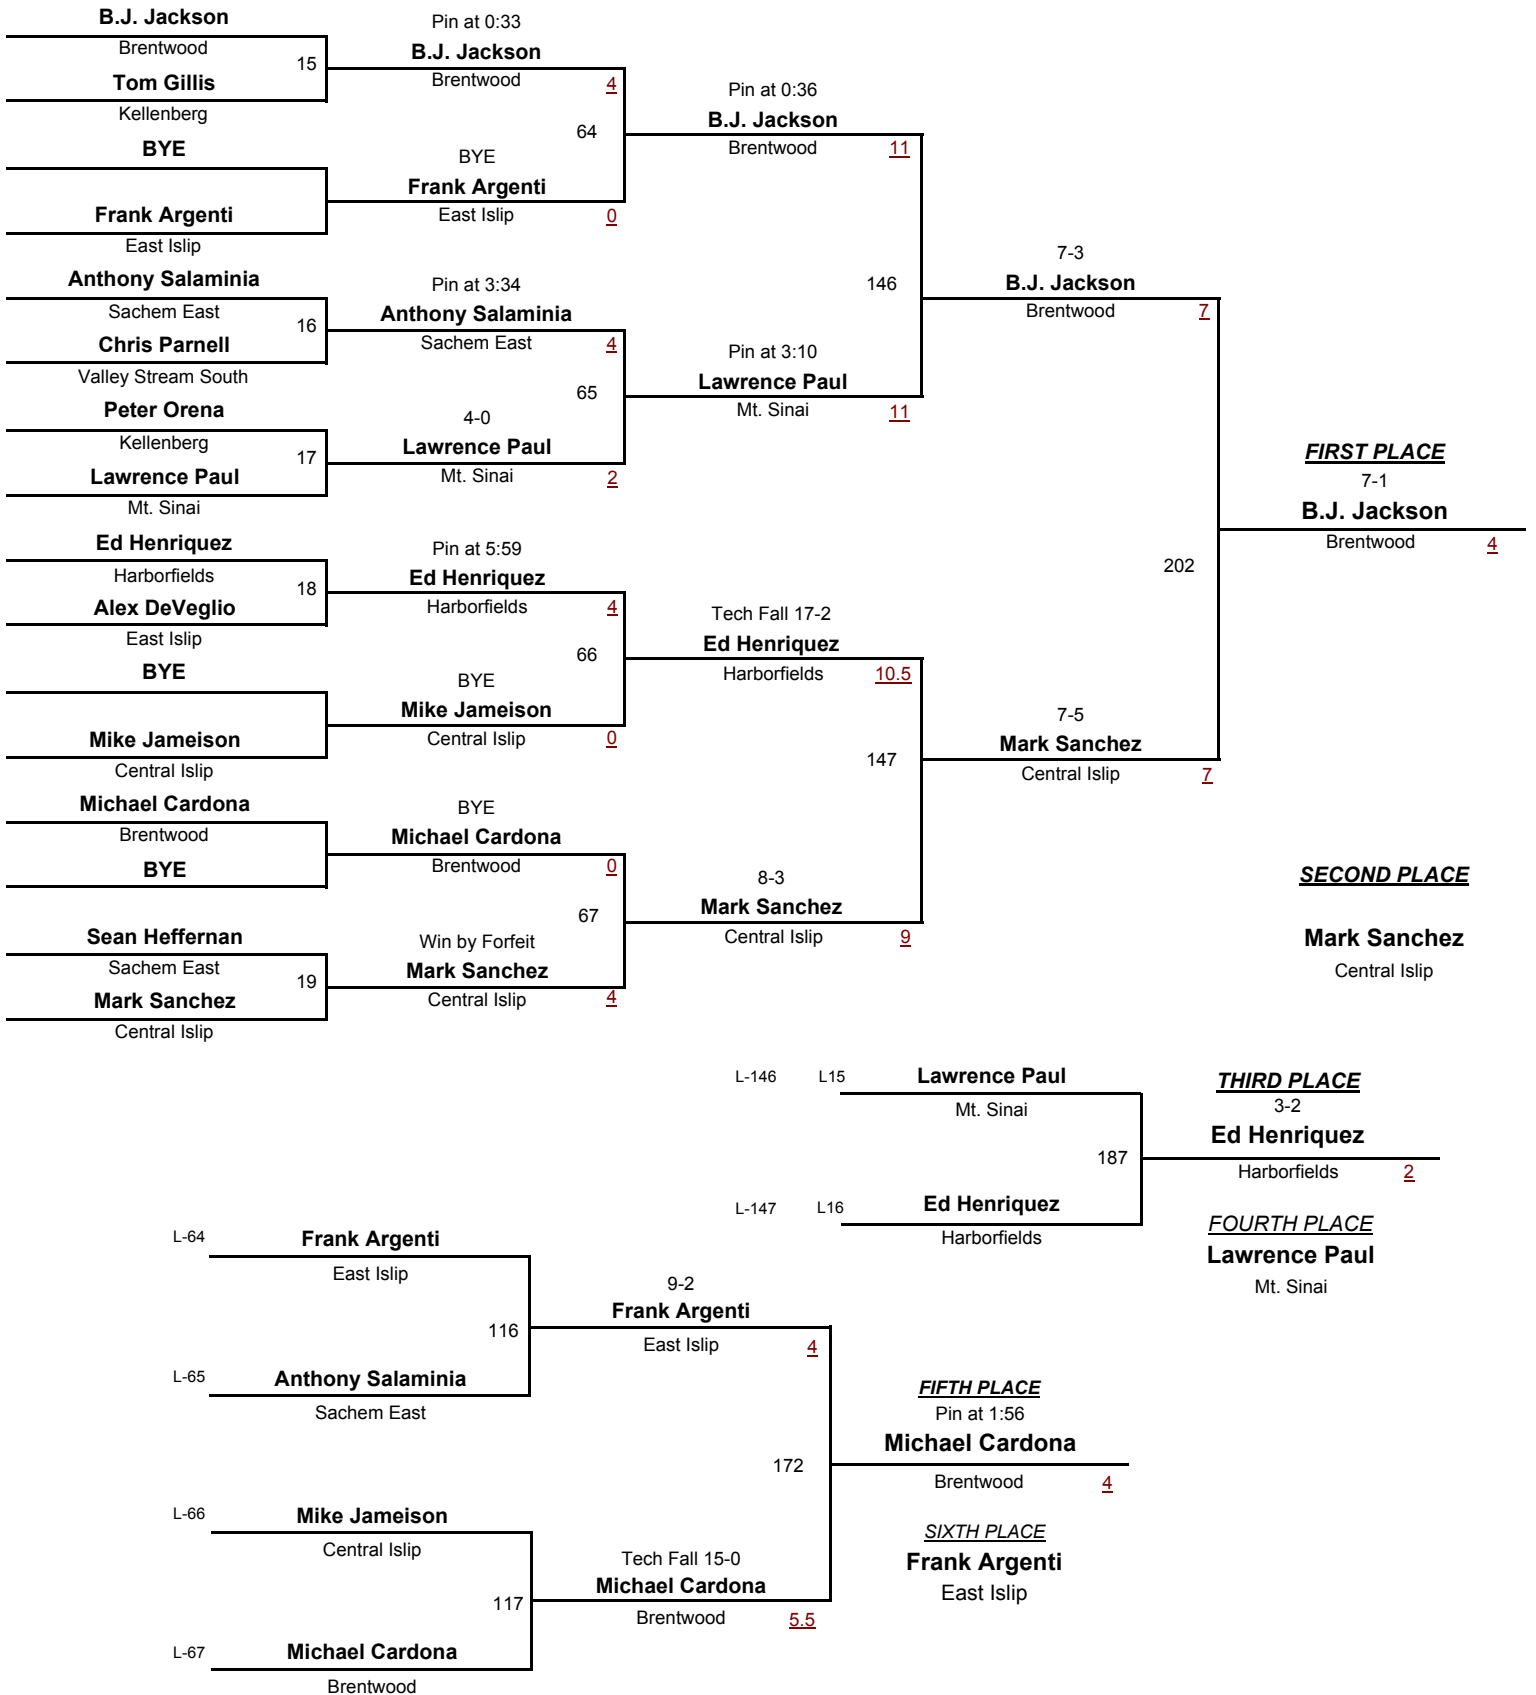

VARSITY

DIVISION

126

WEIGHT

2013 Rocky Gilmore Tournament

January 5, 2013

VARSITY

DIVISION