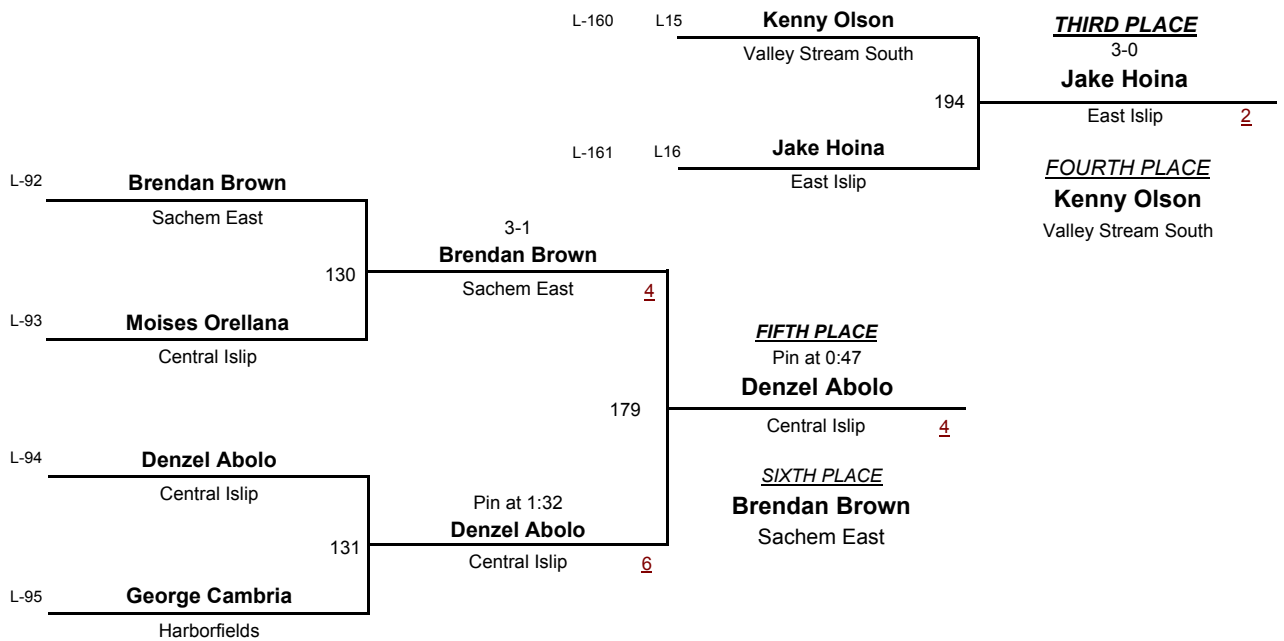

2013 Rocky Gilmore Tournament

January 5, 2013

VARSITY

DIVISION

182

WEIGHT

2013 Rocky Gilmore Tournament

January 5, 2013