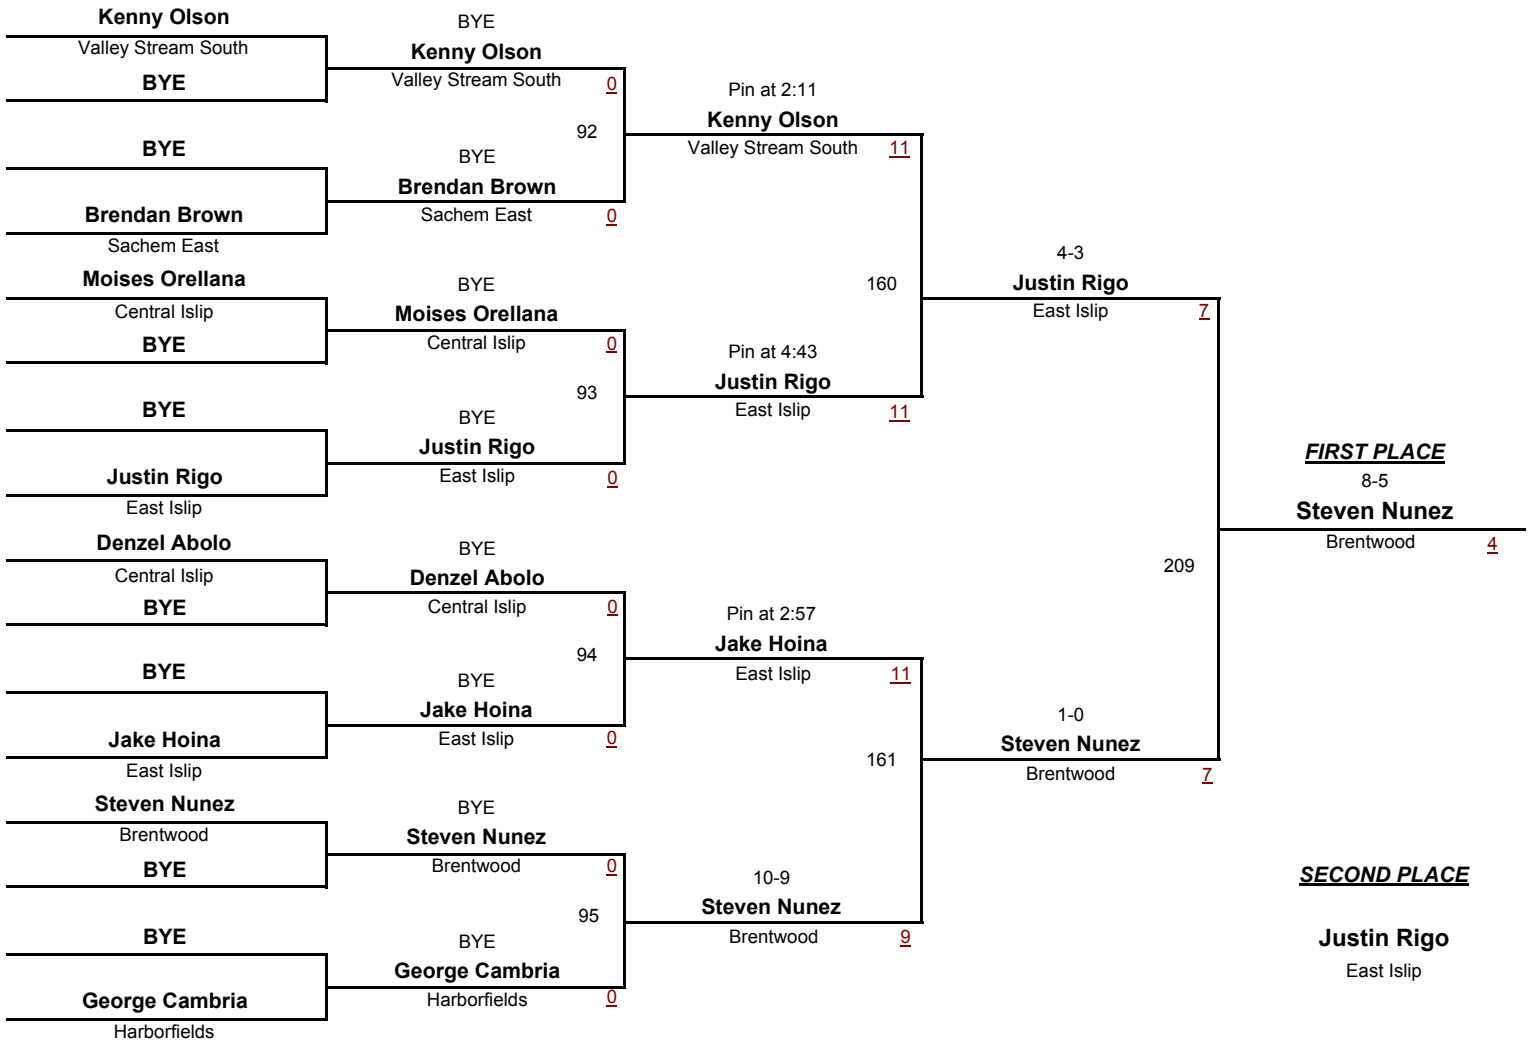

2013 Rocky Gilmore Tournament

January 5, 2013

VARSITY

DIVISION

182

WEIGHT

2013 Rocky Gilmore Tournament

January 5, 2013