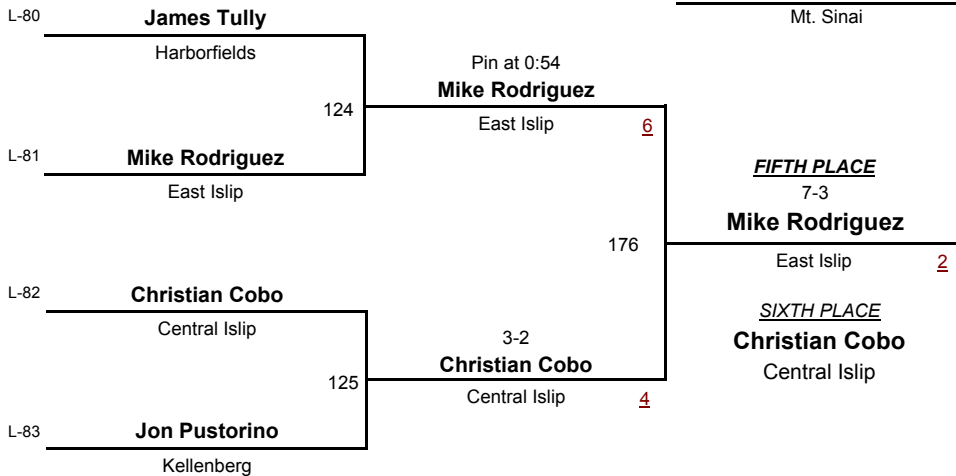

VARSITY

DIVISION

152

WEIGHT

2013 Rocky Gilmore Tournament

January 5, 2013

VARSITY

DIVISION