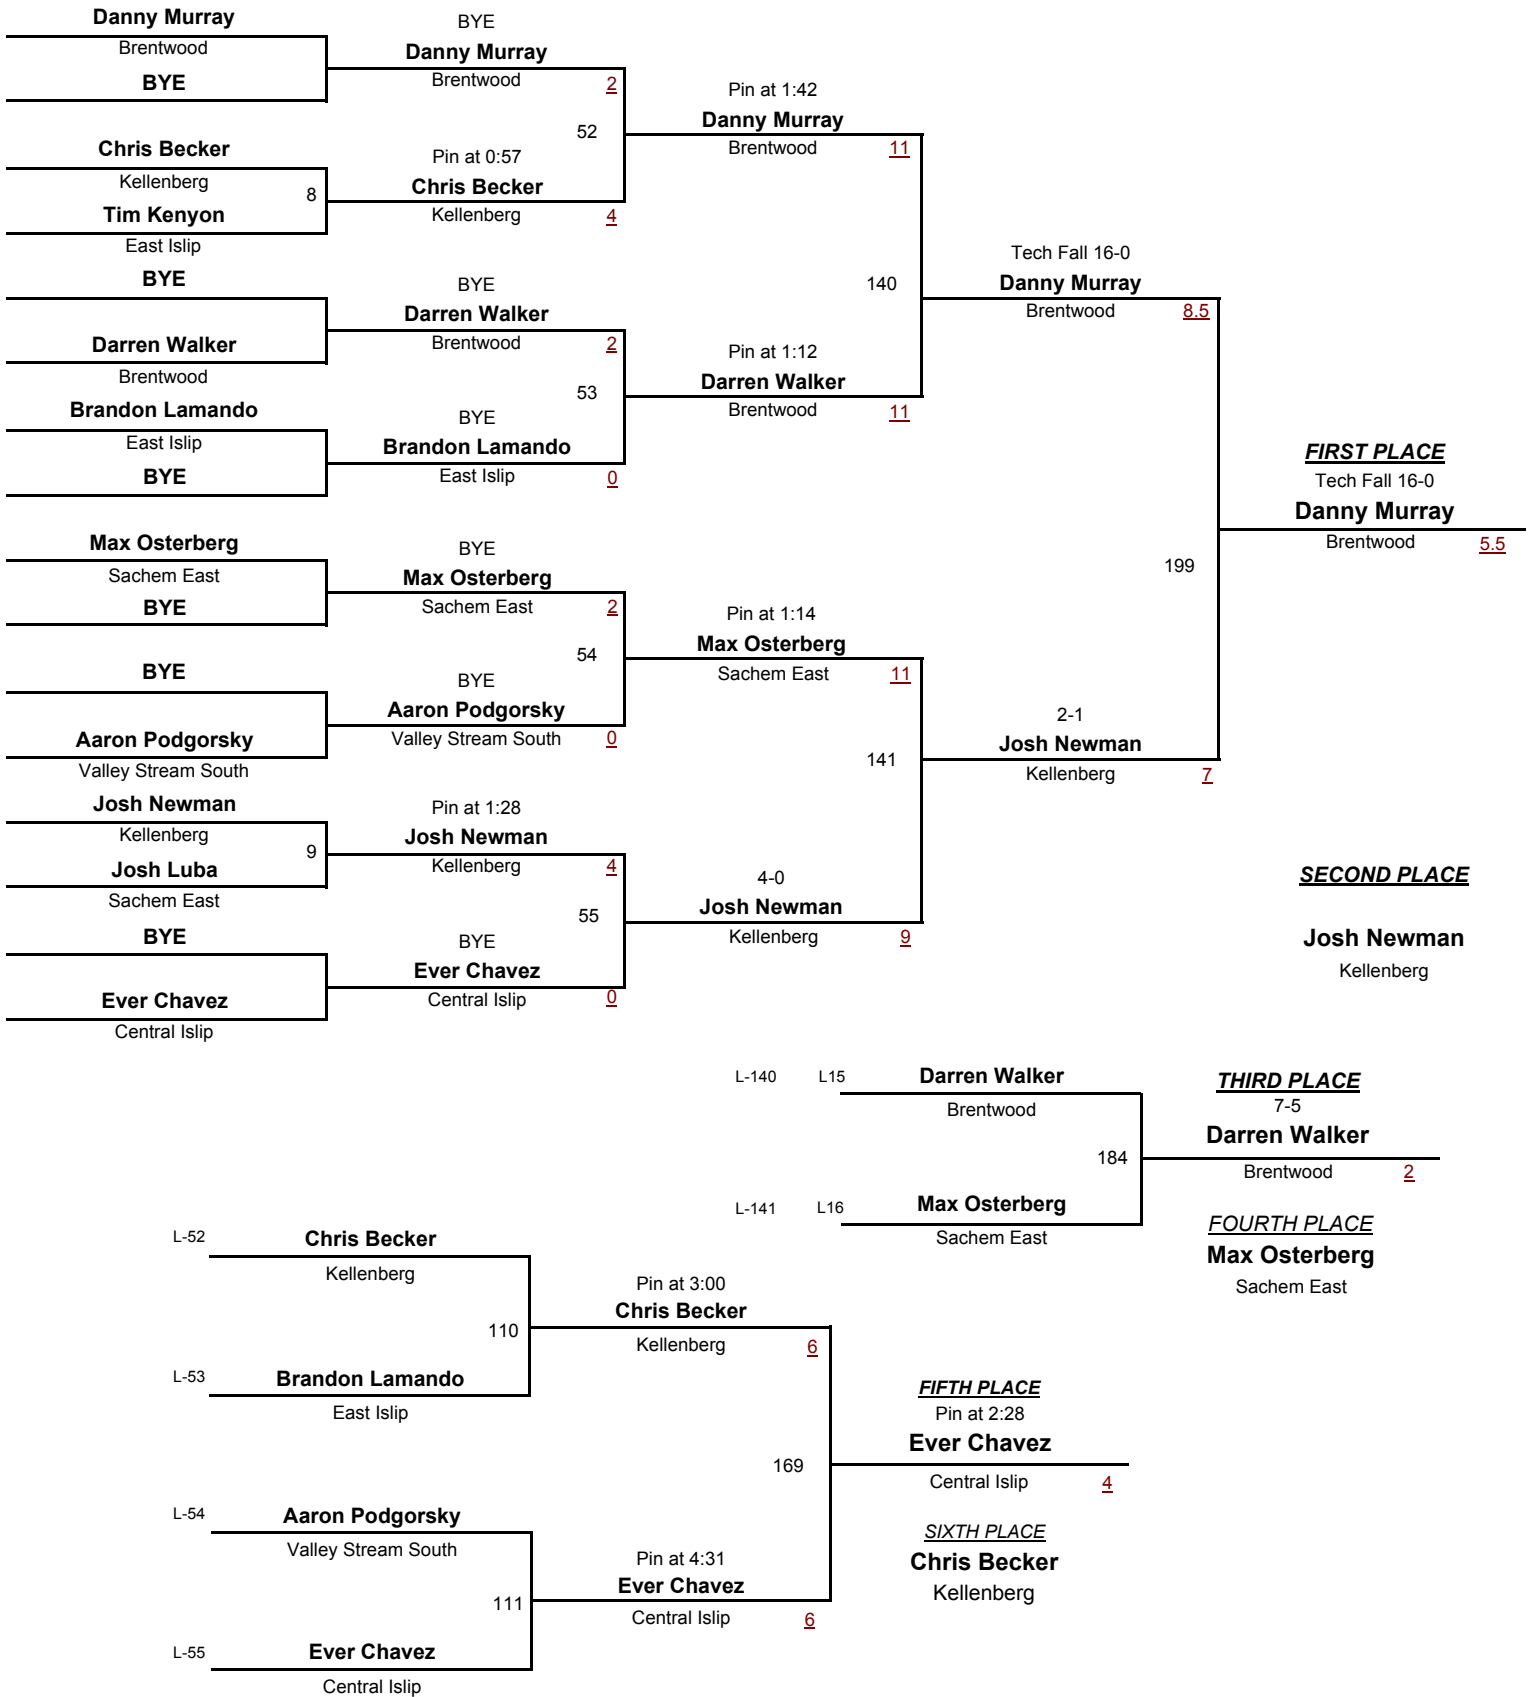

VARSITY

DIVISION

106

WEIGHT

2013 Rocky Gilmore Tournament

January 5, 2013