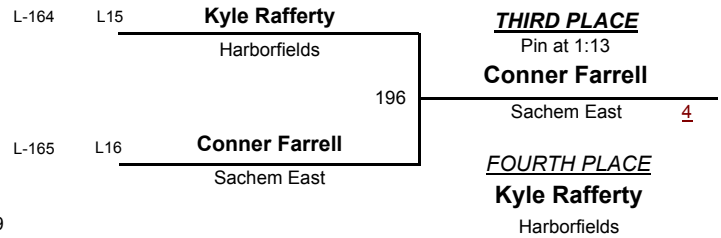

VARSITY

DIVISION

220

WEIGHT

2013 Rocky Gilmore Tournament

January 5, 2013