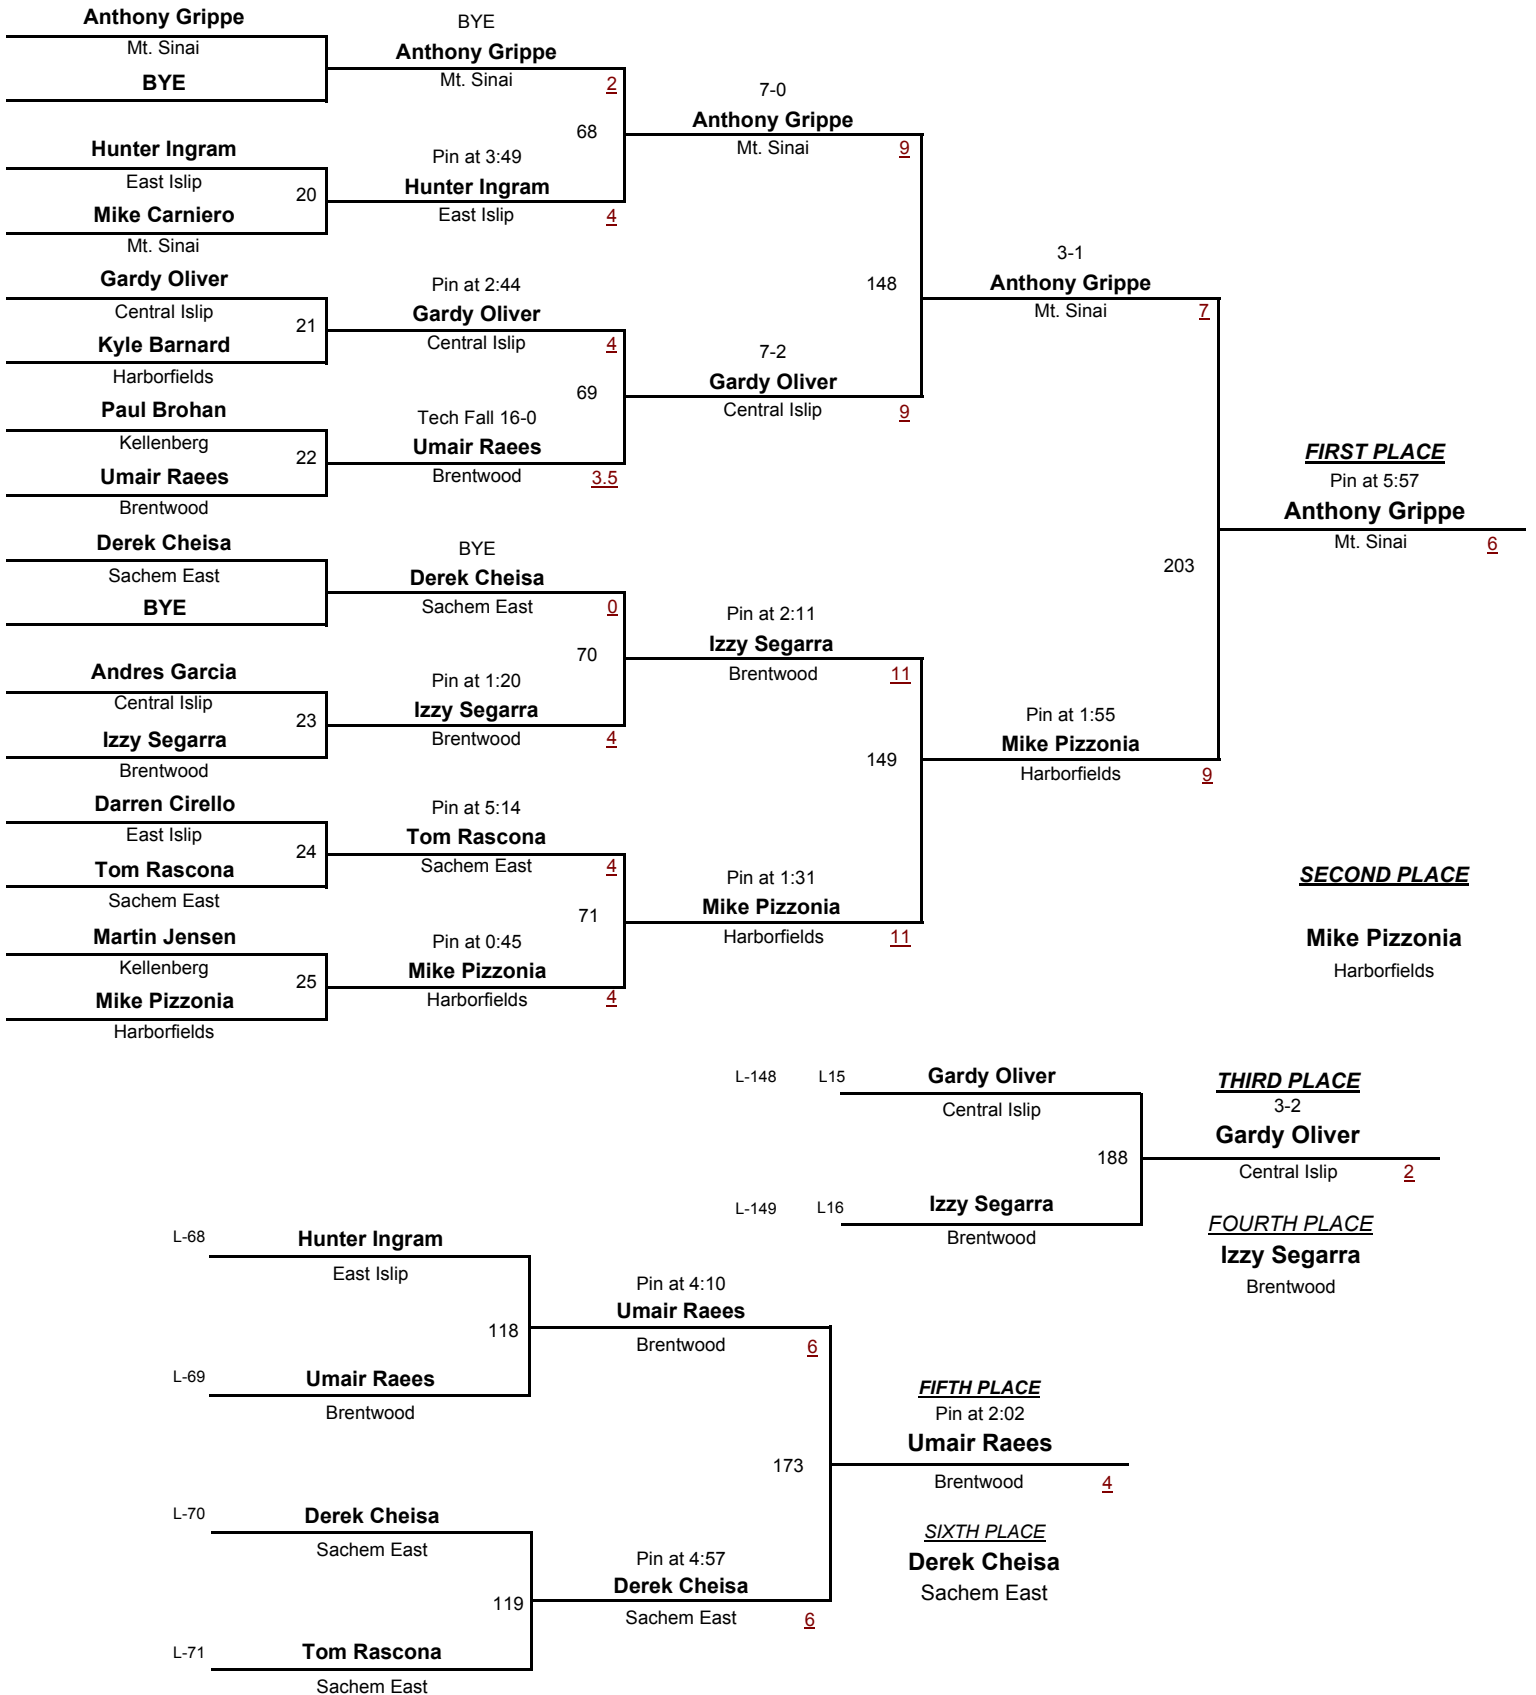

VARSITY

DIVISION

132

WEIGHT

2013 Rocky Gilmore Tournament

January 5, 2013