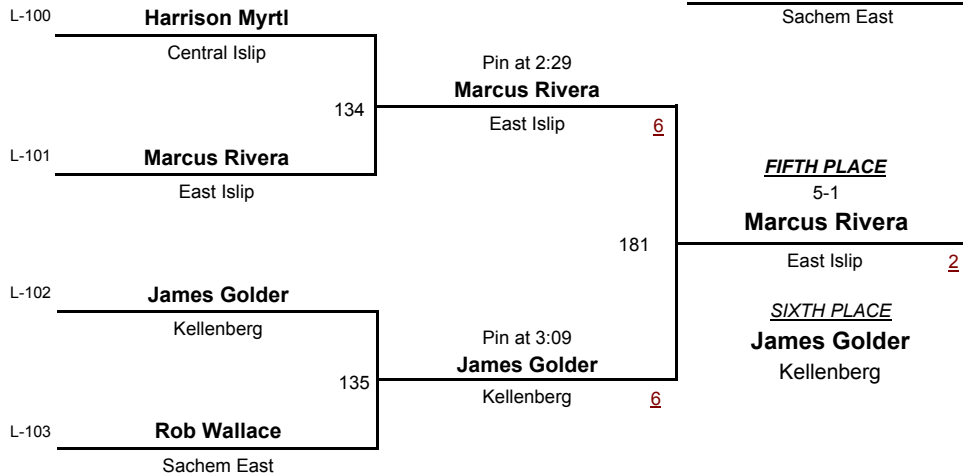

VARSITY

DIVISION

220

WEIGHT

2013 Rocky Gilmore Tournament

January 5, 2013