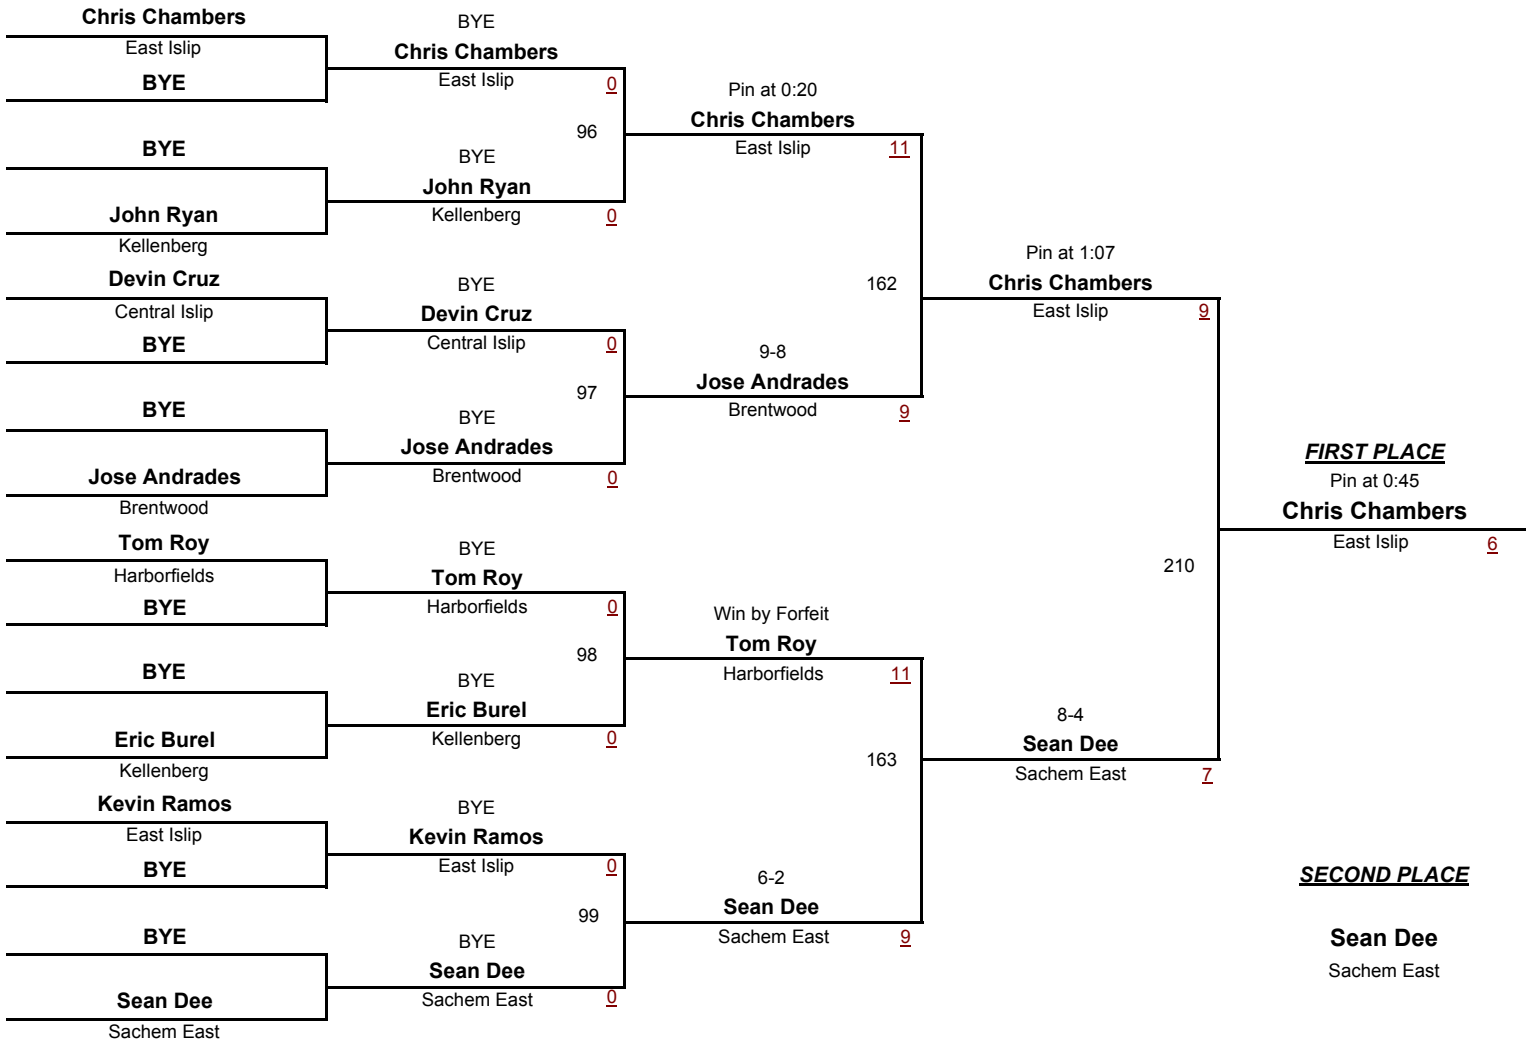

VARSITY

DIVISION

195

WEIGHT

2013 Rocky Gilmore Tournament

January 5, 2013

VARSITY

DIVISION