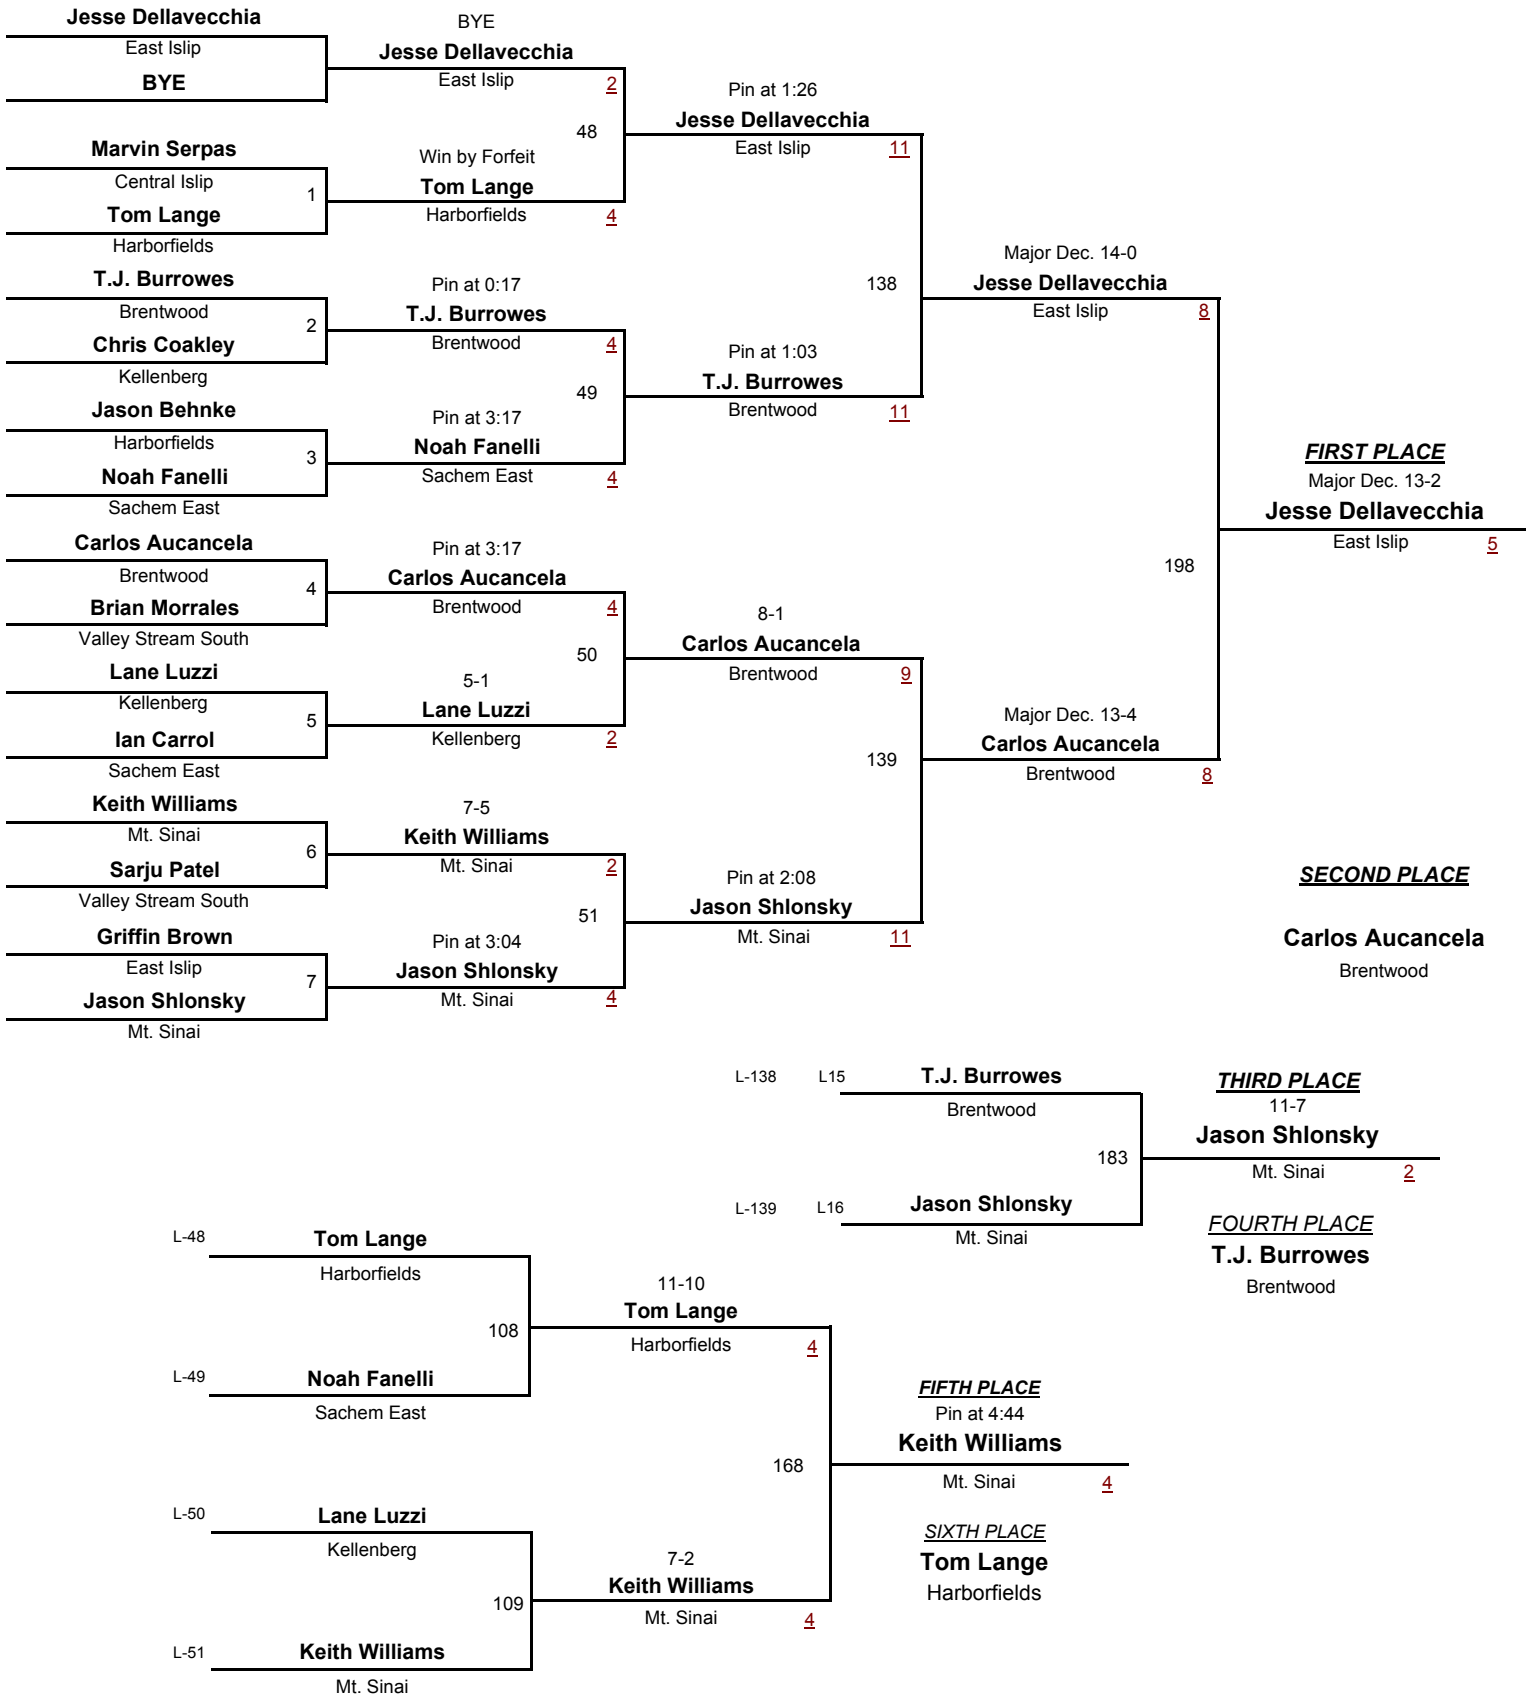

VARSITY

DIVISION

99

WEIGHT

2013 Rocky Gilmore Tournament

January 5, 2013

VARSITY

DIVISION