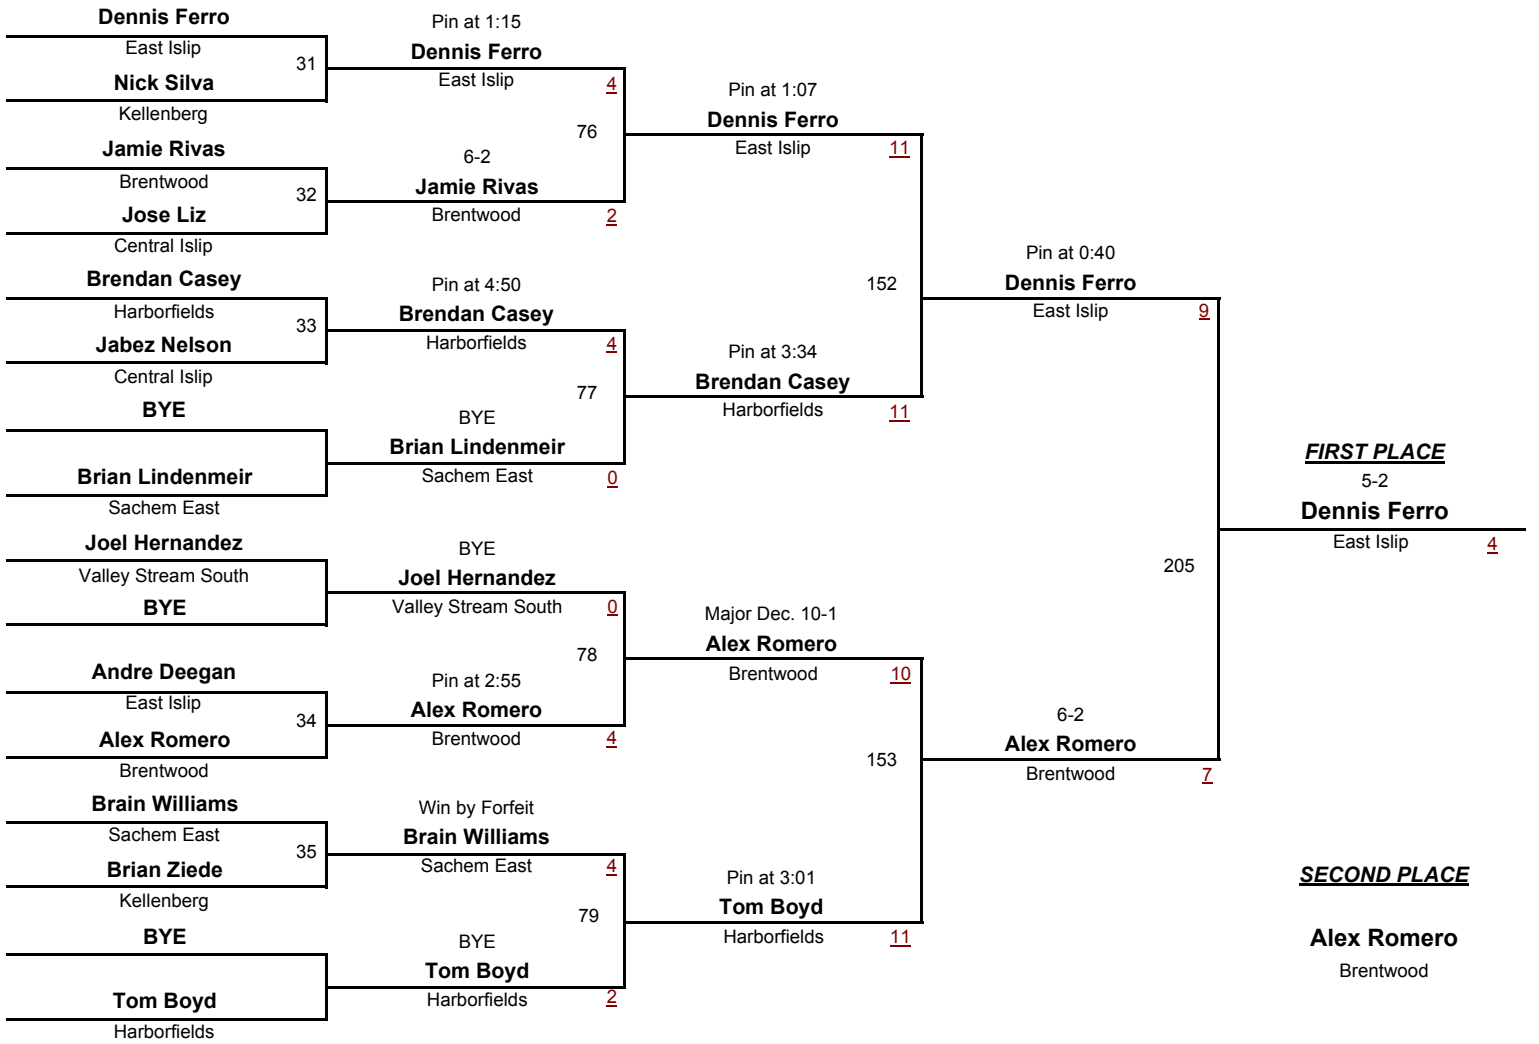

2013 Rocky Gilmore Tournament

January 5, 2013

VARSITY

DIVISION

145

WEIGHT

2013 Rocky Gilmore Tournament

January 5, 2013