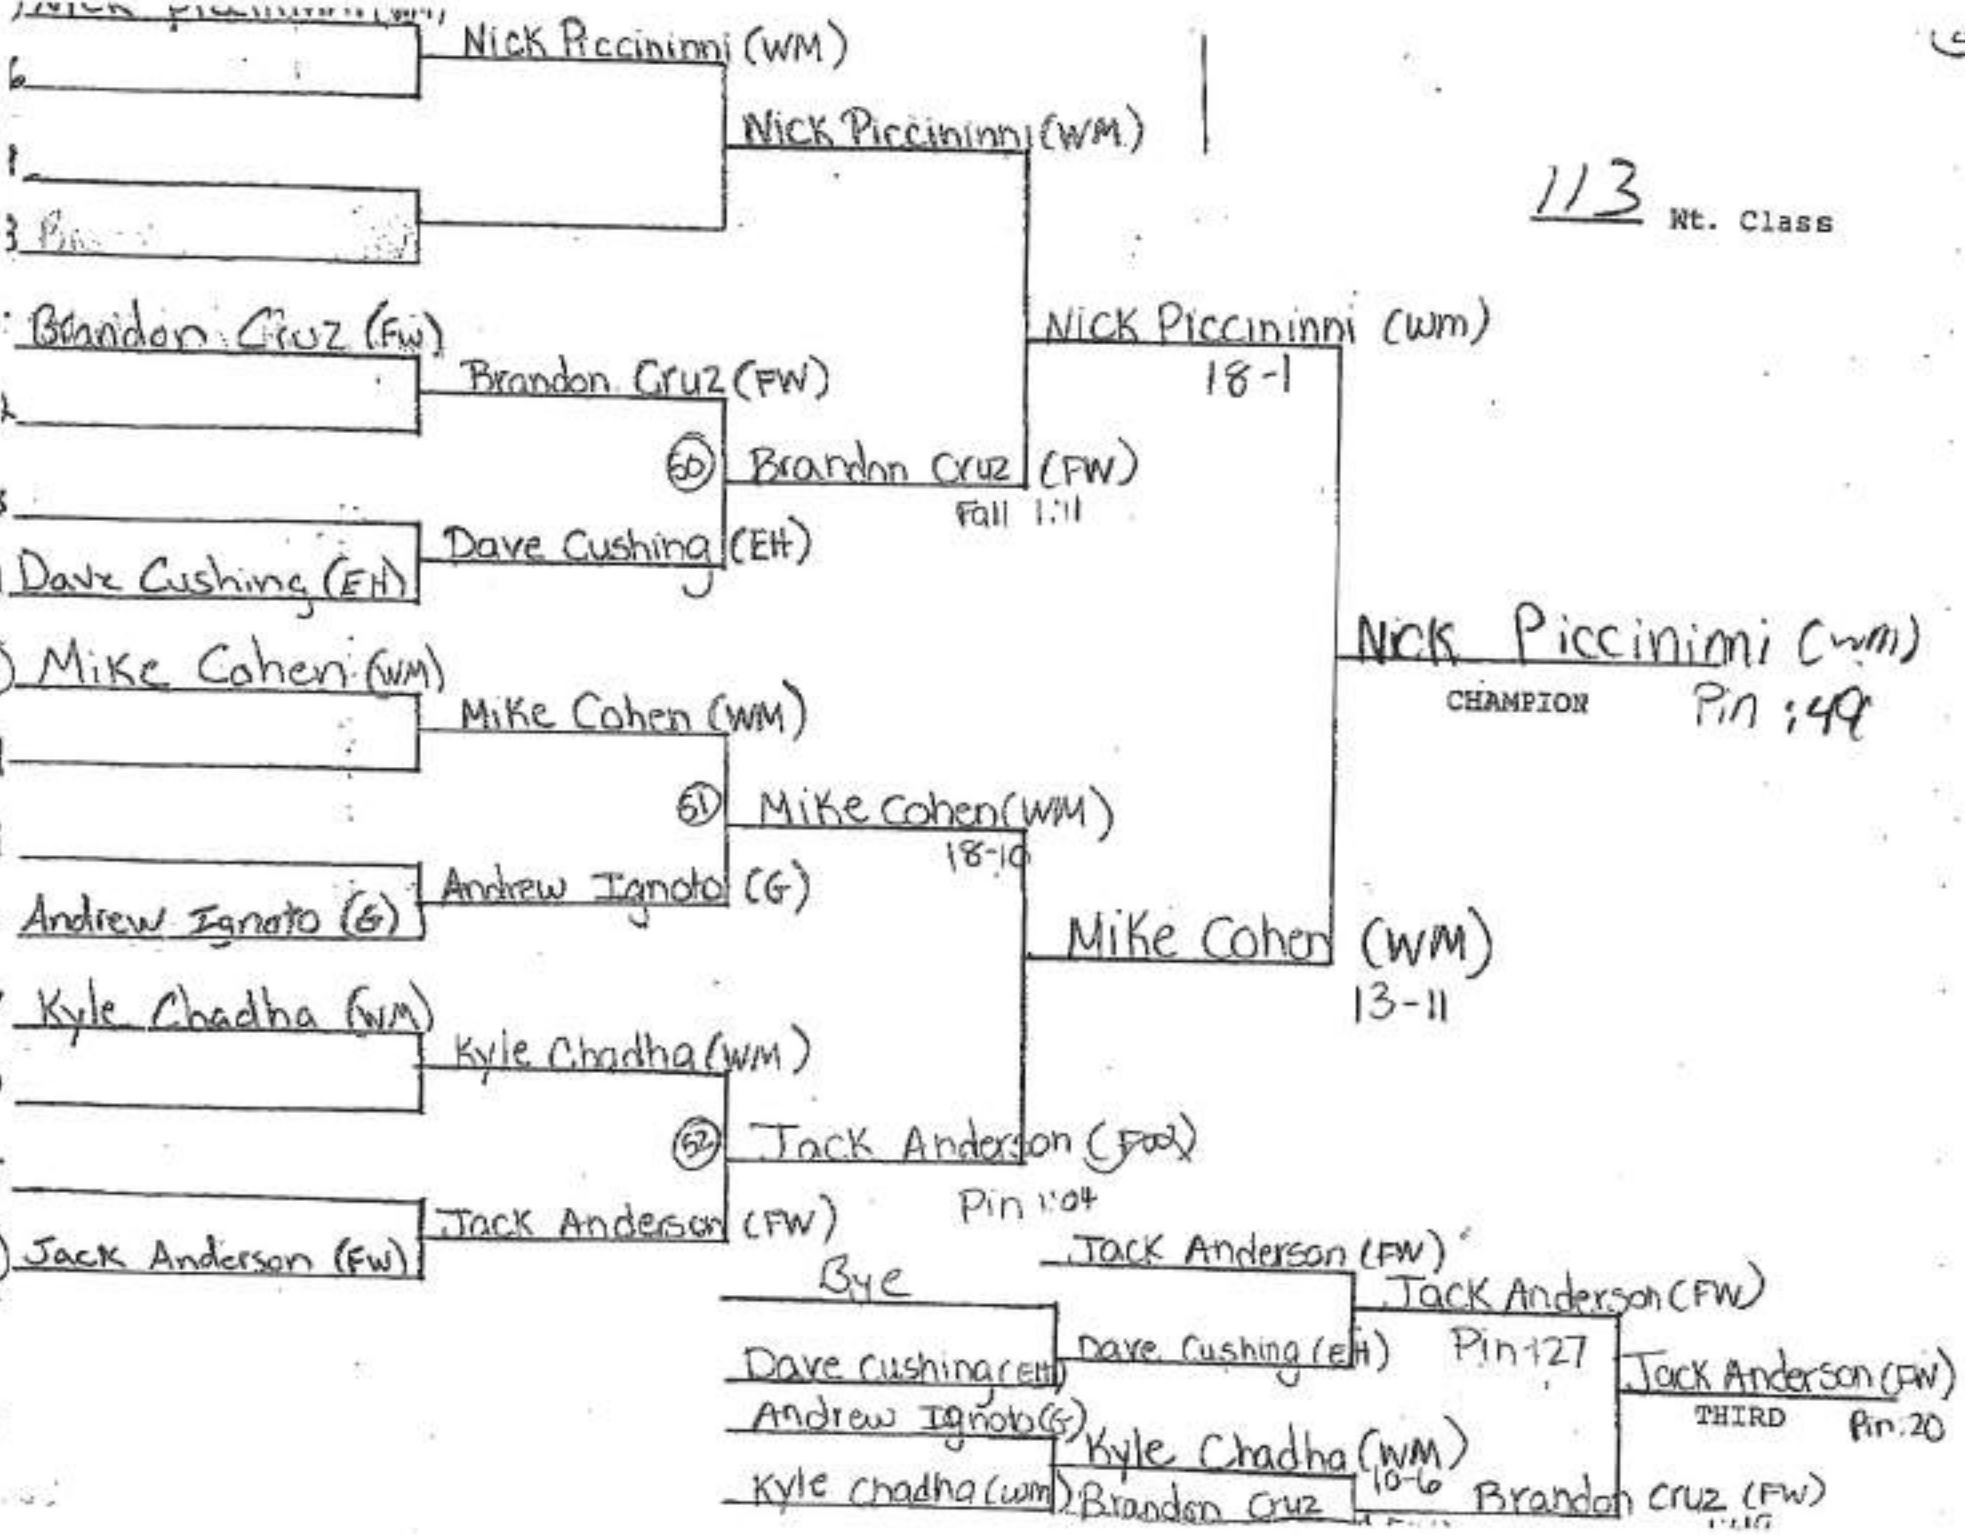

113 Wt. Class

PAGE 02/14

GUILFORD HIGH SCHOOL

2834536768

12/17/2012 12:15

120 Wt. Class

138 Wt. Class

- 17 ~~John Humphreys (wm)~~ (3)
- 16 ~~John Humphreys (wm)~~
- 4 ~~Drew Dariani (Gsw)~~
- 8 ~~Anthony Milano (EH)~~ (5)
- 5 ~~Jeremy Dilzer (X)~~
- 12 ~~Andrew Tischer (G)~~ (5)
- 13 ~~Joe Dibella (wm)~~ (6)
- 20 ~~Joe Dibella (wm)~~ (6)
- 3 ~~Brandon Hallaway (G)~~
- 19 ~~Joe Dibella (X)~~ (17)
- 14 ~~Ryan Forester (wm)~~ (11)
- 6 ~~Dylan Bender (FW)~~ (12)
- 7 ~~Brendan Sweeney (W)~~
- 10 ~~Matt Fouranis (wm)~~ (19)
- 15 ~~Trevor Price (FW)~~ (6)
- 18 ~~Ryan Forester (wm)~~ (20)
- 2 ~~David Colvin (Gsw)~~