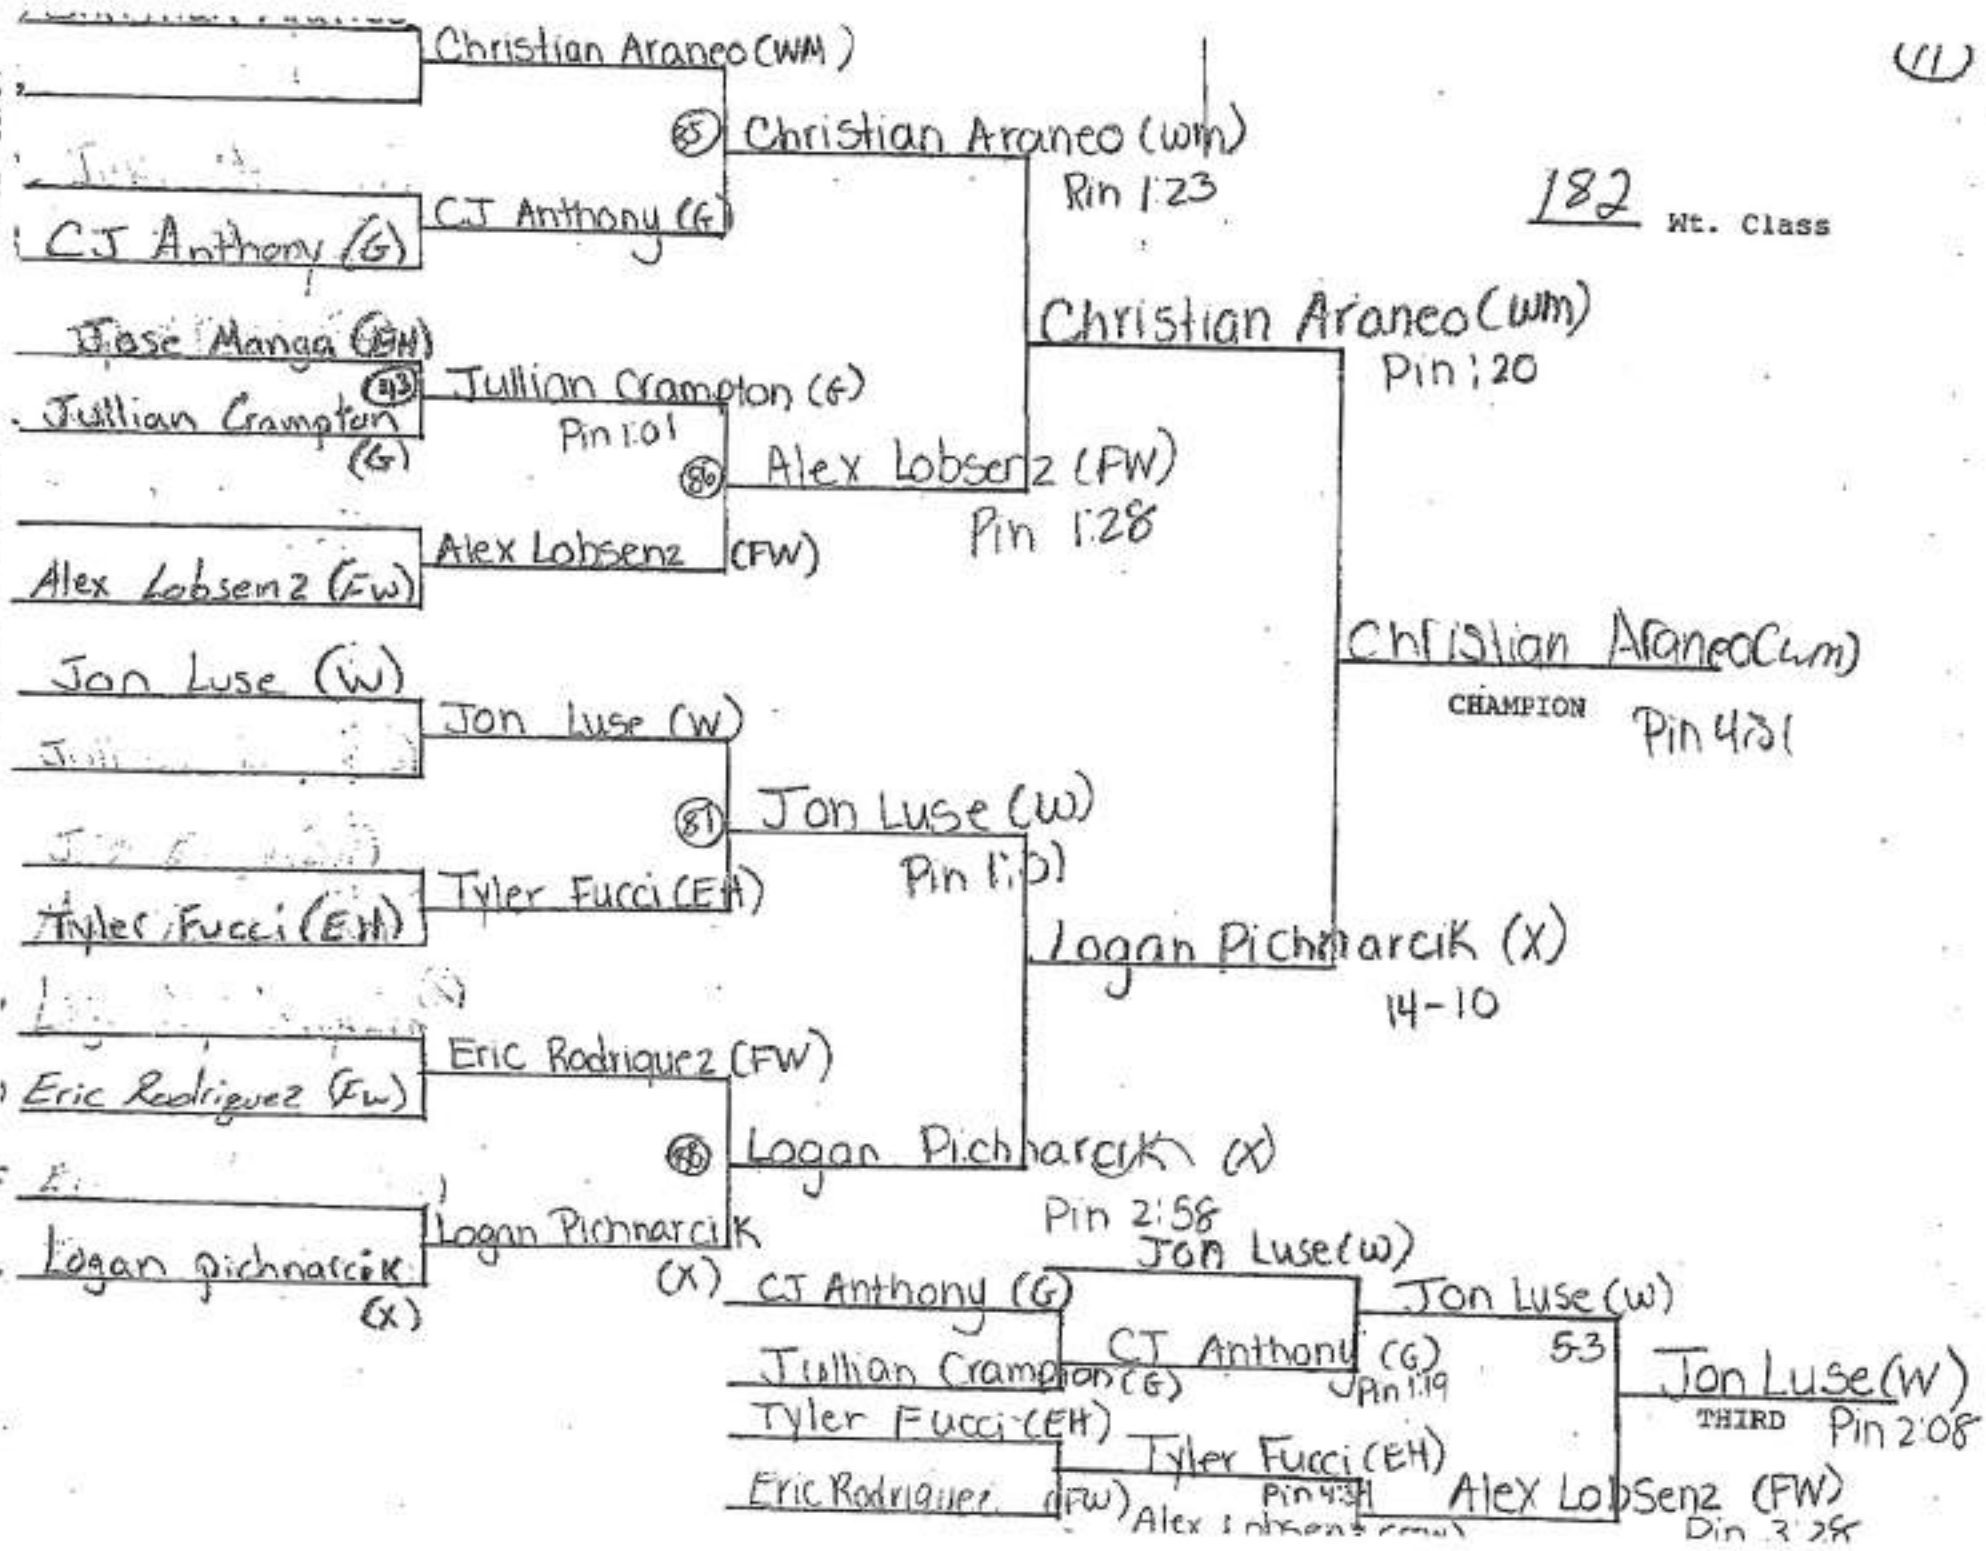

Pin 1106

Colin Cunningham (X)

Seve Burgos (X)

Billy Bell (G)

Billy Bell (G)

Nick Castellano (WM)

Seve Burgos (X)

10-5

Colin Ventura (FW)

182 Wt. Class

PAGE 11/14

GUILFORD HIGH SCHOOL

2834536768  
12/17/2012 12:15

195 Wt. Class