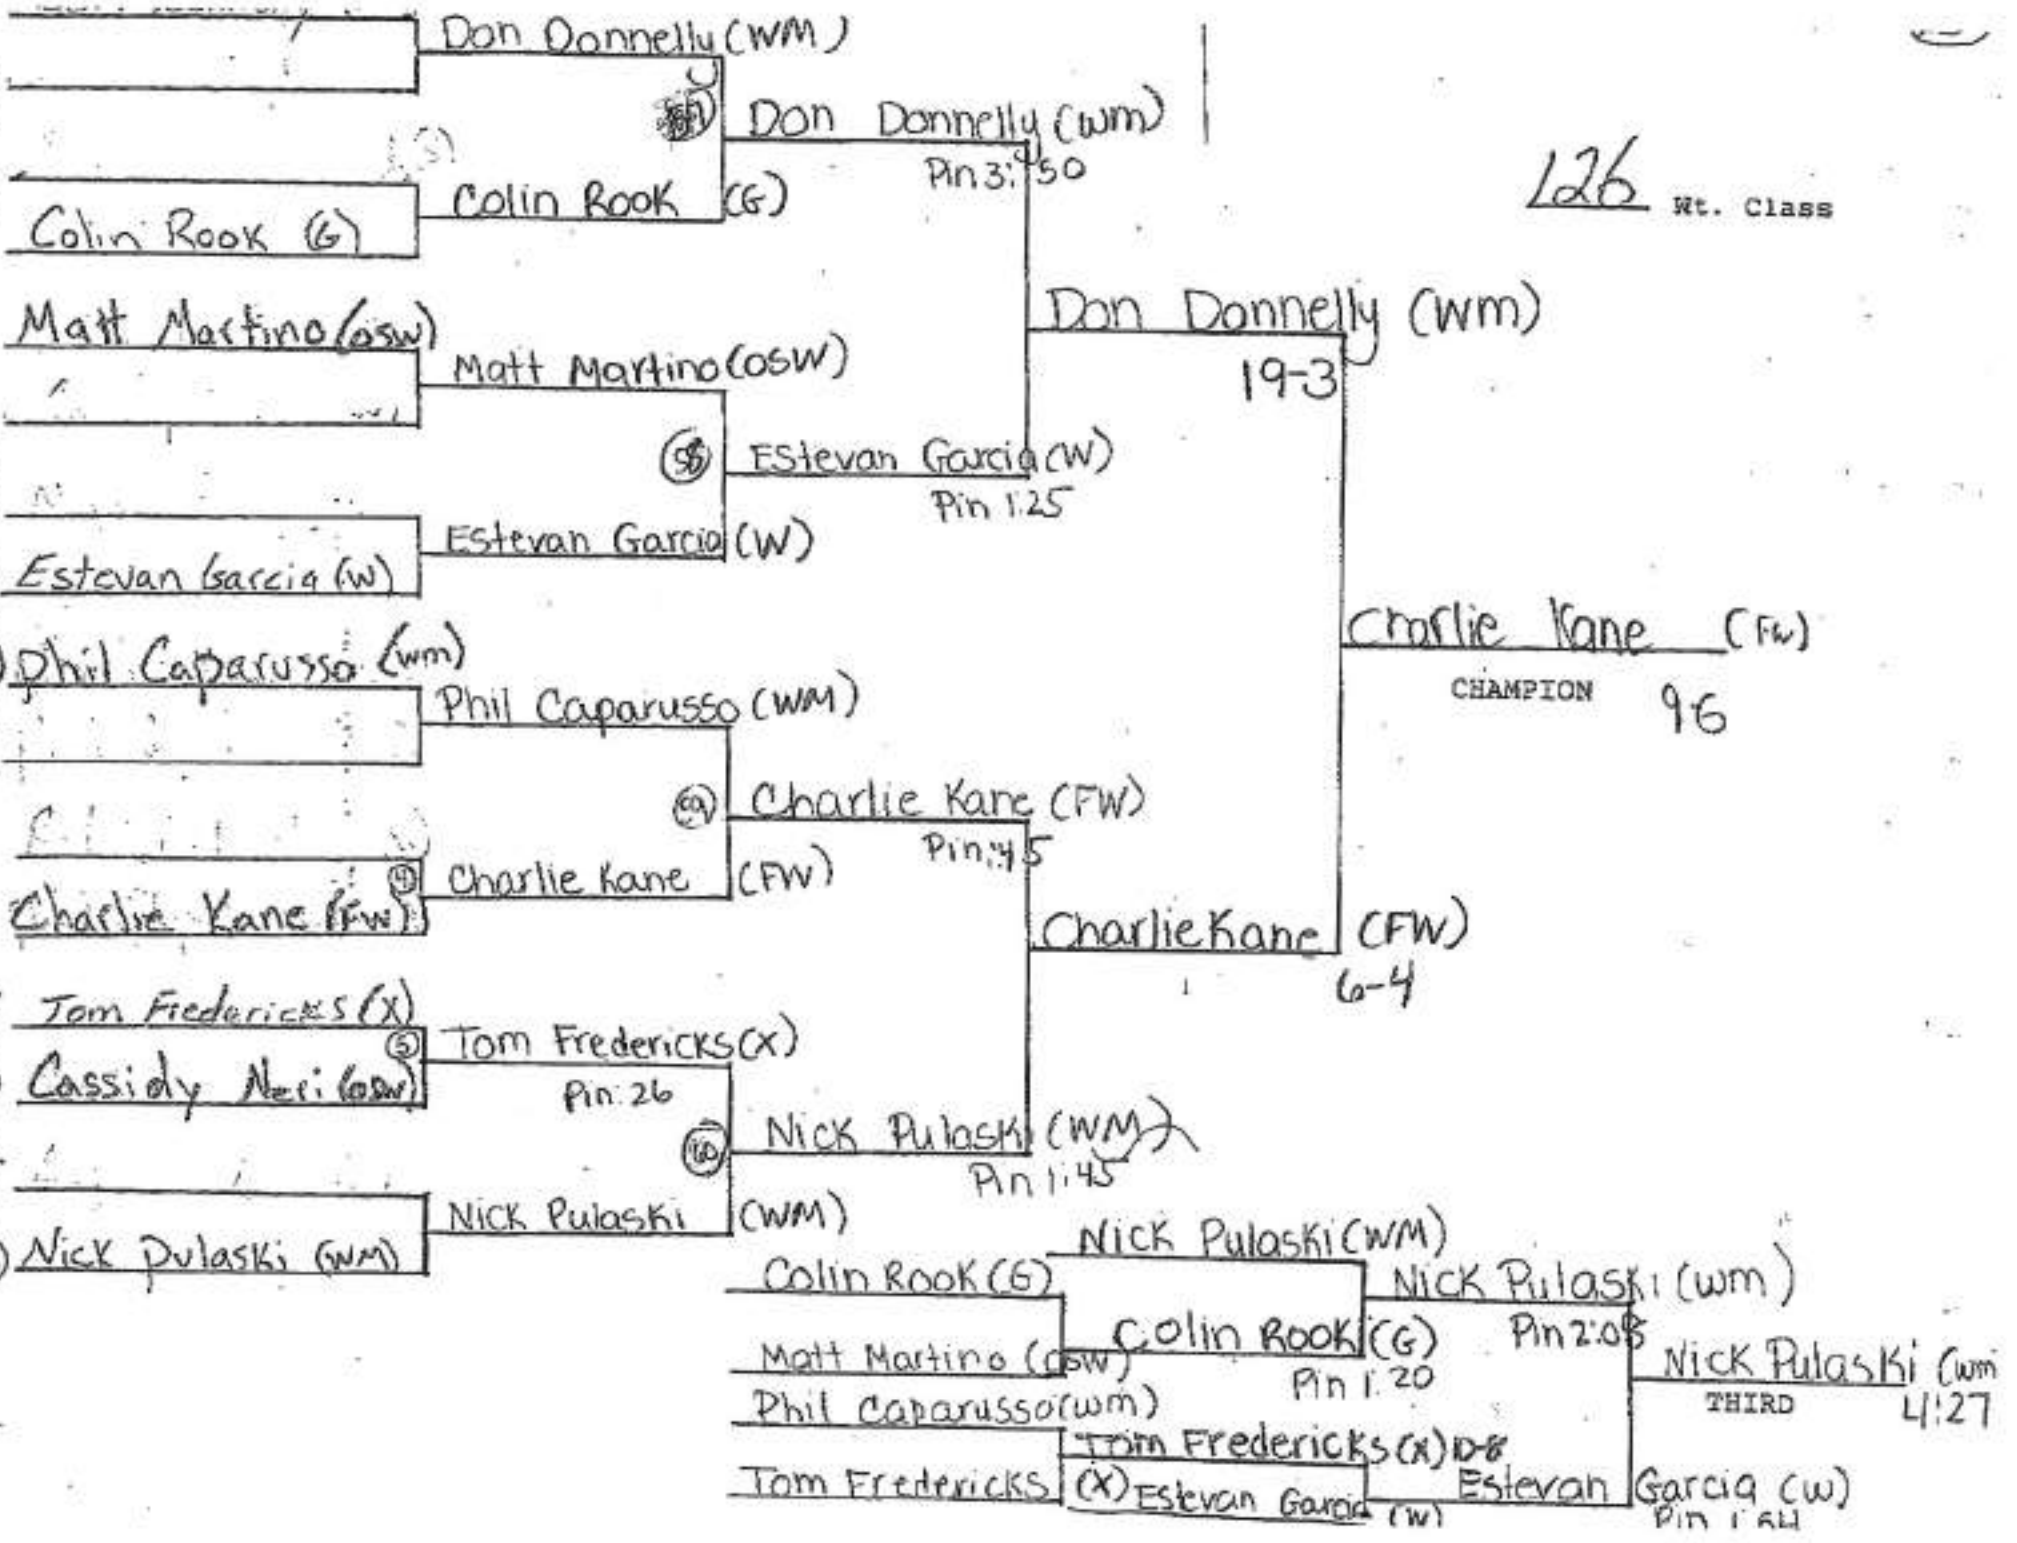

113 Wt. Class

PAGE 02/14

GUILFORD HIGH SCHOOL

2834536768

12/17/2012 12:15

120 Wt. Class

138 Wt. Class

- 17 ~~John Humphreys (wm)~~ (3)
- 16 ~~John Humphreys (wm)~~
- 4 ~~Drew Dariani (Gsw)~~
- 8 ~~Anthony Milano (EH)~~ (5)
- 5 ~~Jeremy Dilzer (X)~~
- 12 ~~Andrew Tischer (G)~~ (5)
- 13 ~~Joe Dibella (wm)~~ (6)
- 20 ~~Joe Dibella (wm)~~ (6)
- 3 ~~Brandon Hallaway (G)~~
- 19 ~~Joe Dibella (X)~~ (17)
- 14 ~~Ryan Forester (wm)~~ (11)
- 6 ~~Dylan Bender (FW)~~ (12)
- 7 ~~Brendan Sweeney (W)~~
- 10 ~~Matt Fouranis (wm)~~ (19)
- 15 ~~Trevor Price (FW)~~ (6)
- 18 ~~Ryan Forester (wm)~~ (20)
- 2 ~~David Colvin (Gsw)~~