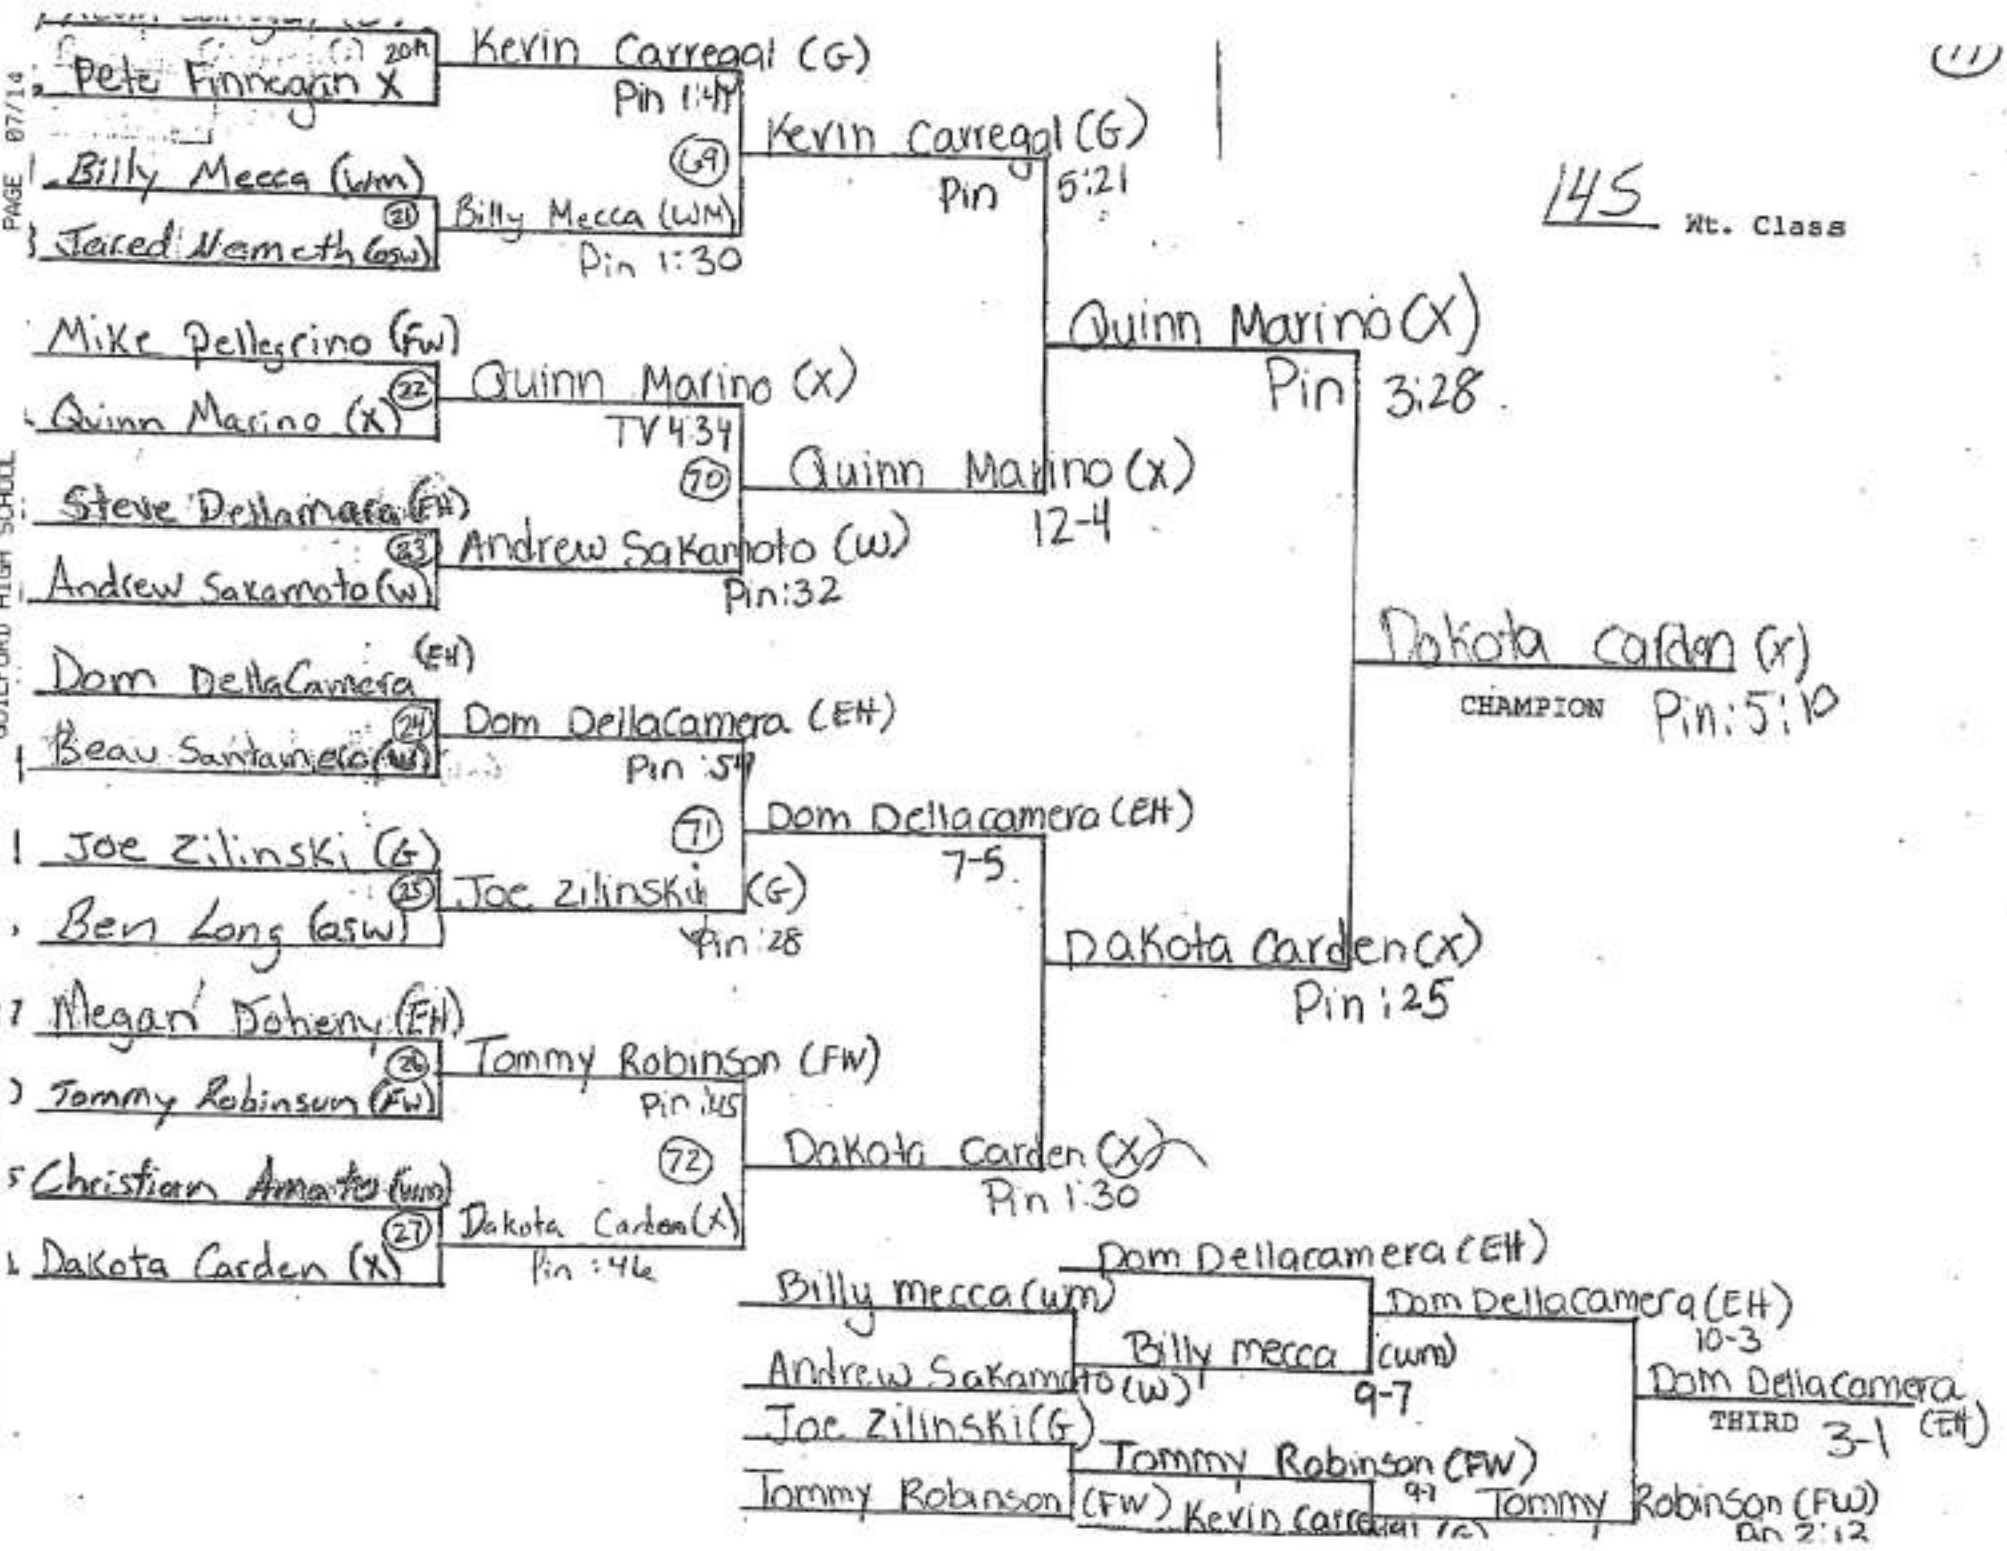

145 Wt. Class

PAGE 07/14
GUILFORD HIGH SCHOOL
2834536768
12/17/2012 12:15