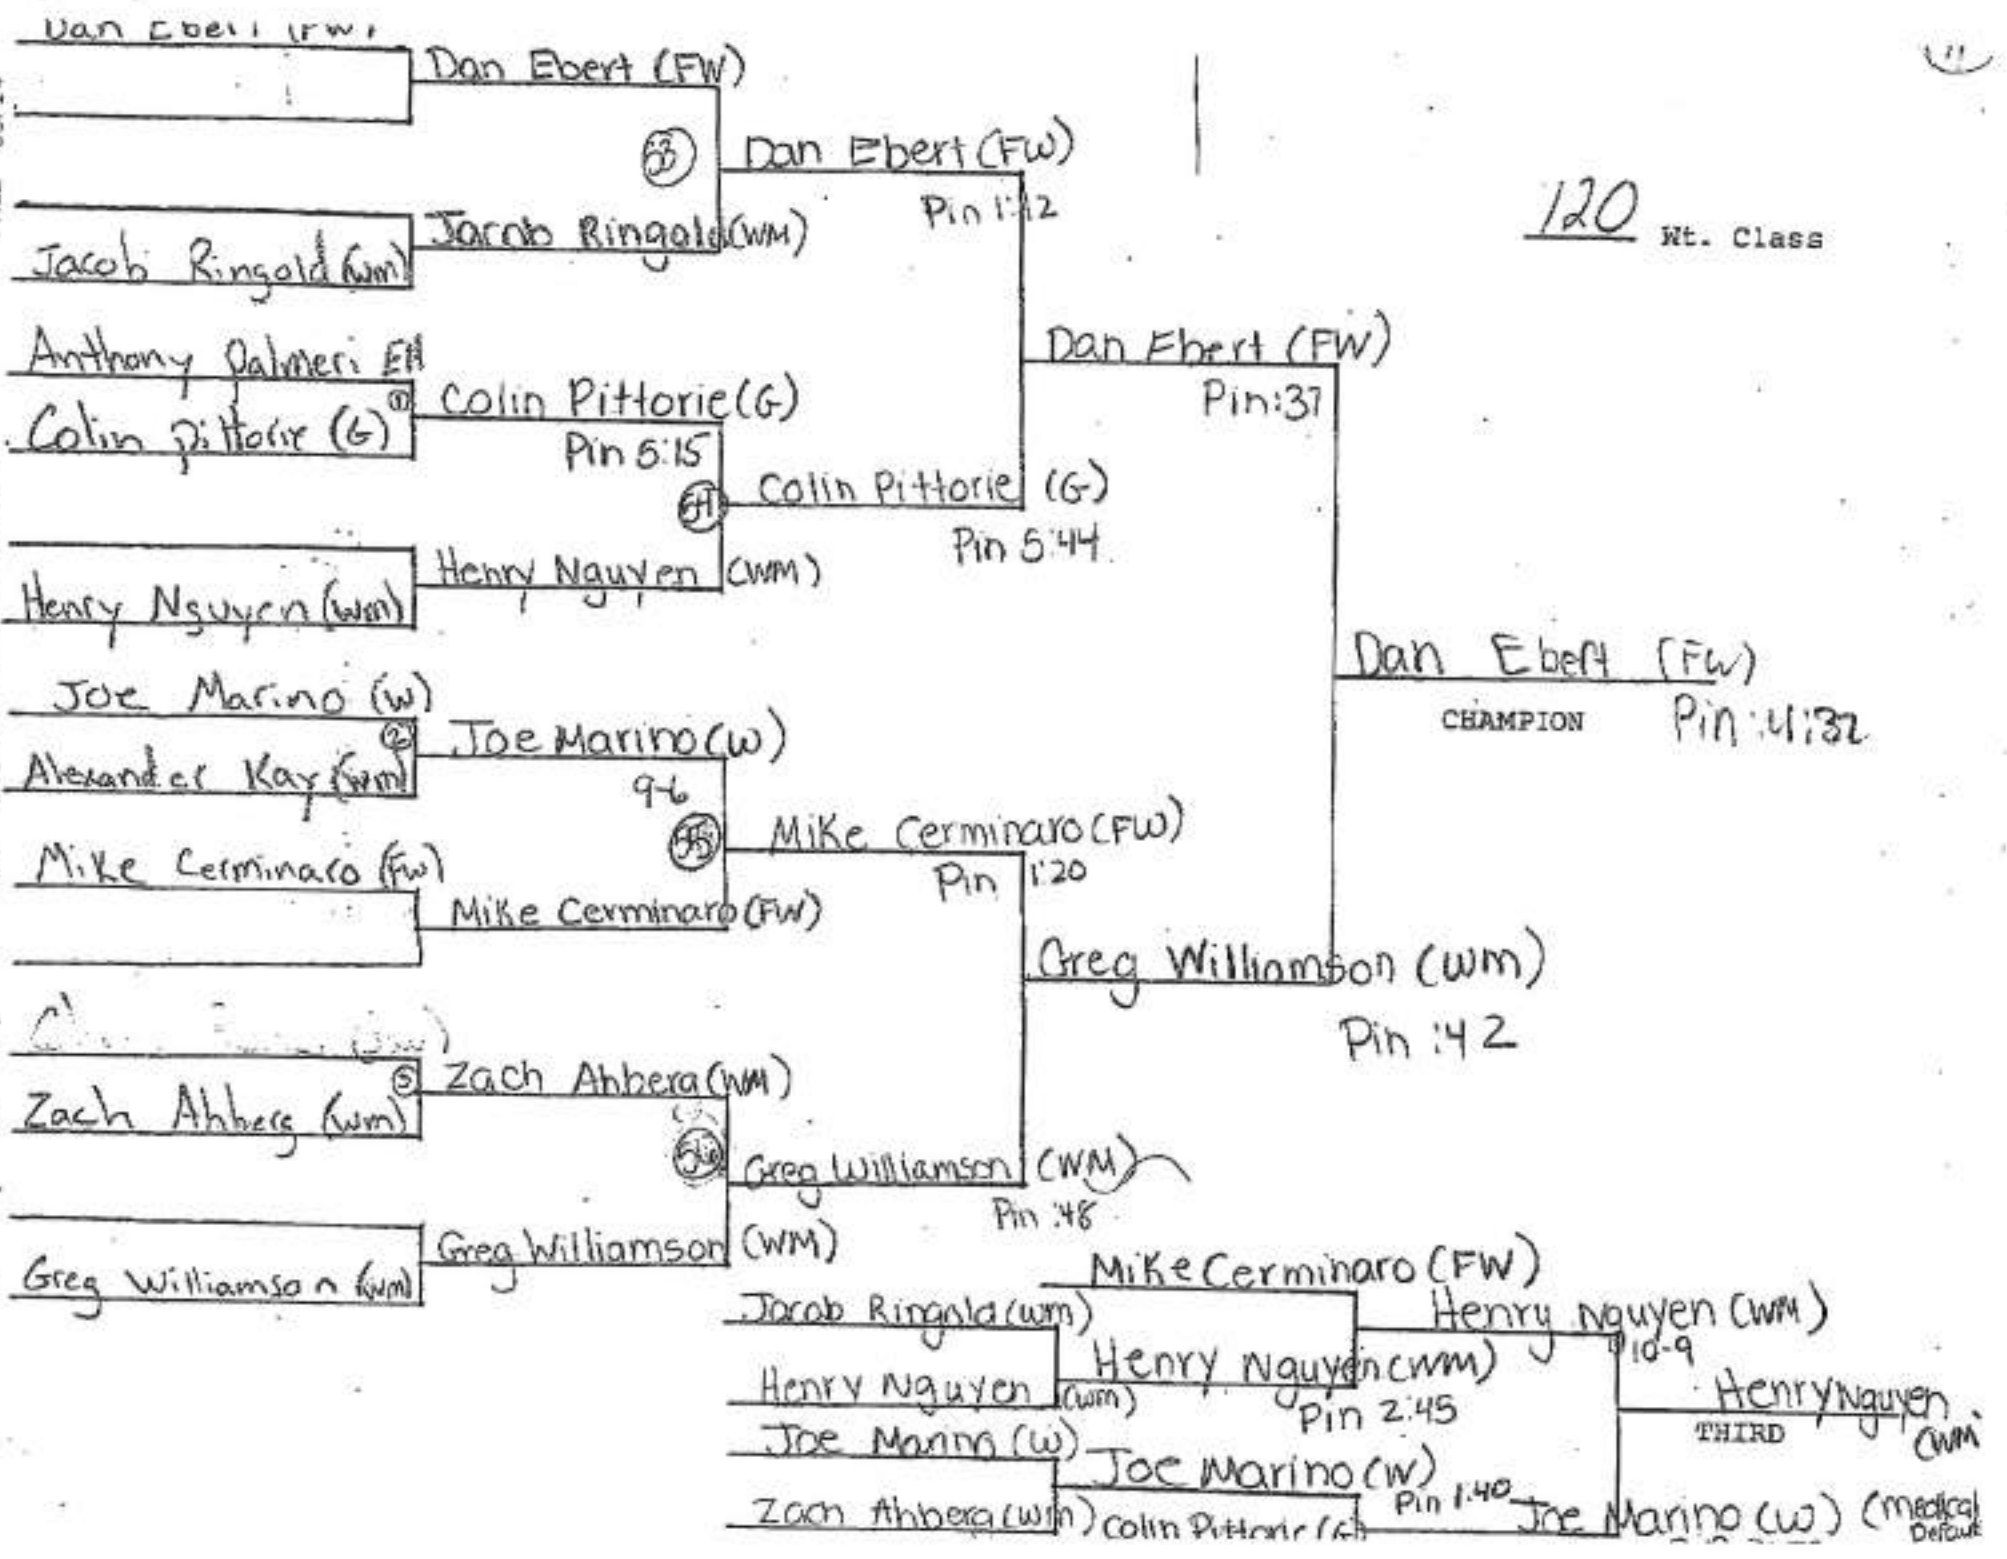

113 Wt. Class

PAGE 02/14

GUILFORD HIGH SCHOOL

2834536768

12/17/2012 12:15

120 Wt. Class

138 Wt. Class

- 17 ~~John Humphreys (wm)~~ (3)
- 16 ~~John Humphreys (wm)~~
- 4 ~~Drew Dariani (Gsw)~~
- 8 ~~Anthony Milano (EH)~~ (5)
- 5 ~~Jeremy Dilzer (X)~~
- 12 ~~Andrew Tischer (G)~~ (5)
- 13 ~~Joe Dibella (wm)~~ (6)
- 20 ~~Joe Dibella (wm)~~ (6)
- 3 ~~Brandon Hallaway (G)~~
- 19 ~~Joe Dibella (X)~~ (17)
- 14 ~~Ryan Forester (wm)~~ (11)
- 6 ~~Dylan Bender (FW)~~ (12)
- 7 ~~Brendan Sweeney (W)~~
- 10 ~~Matt Fouranis (wm)~~ (19)
- 15 ~~Trevor Price (FW)~~ (6)
- 18 ~~Ryan Forester (wm)~~ (20)
- 2 ~~David Colvin (Gsw)~~