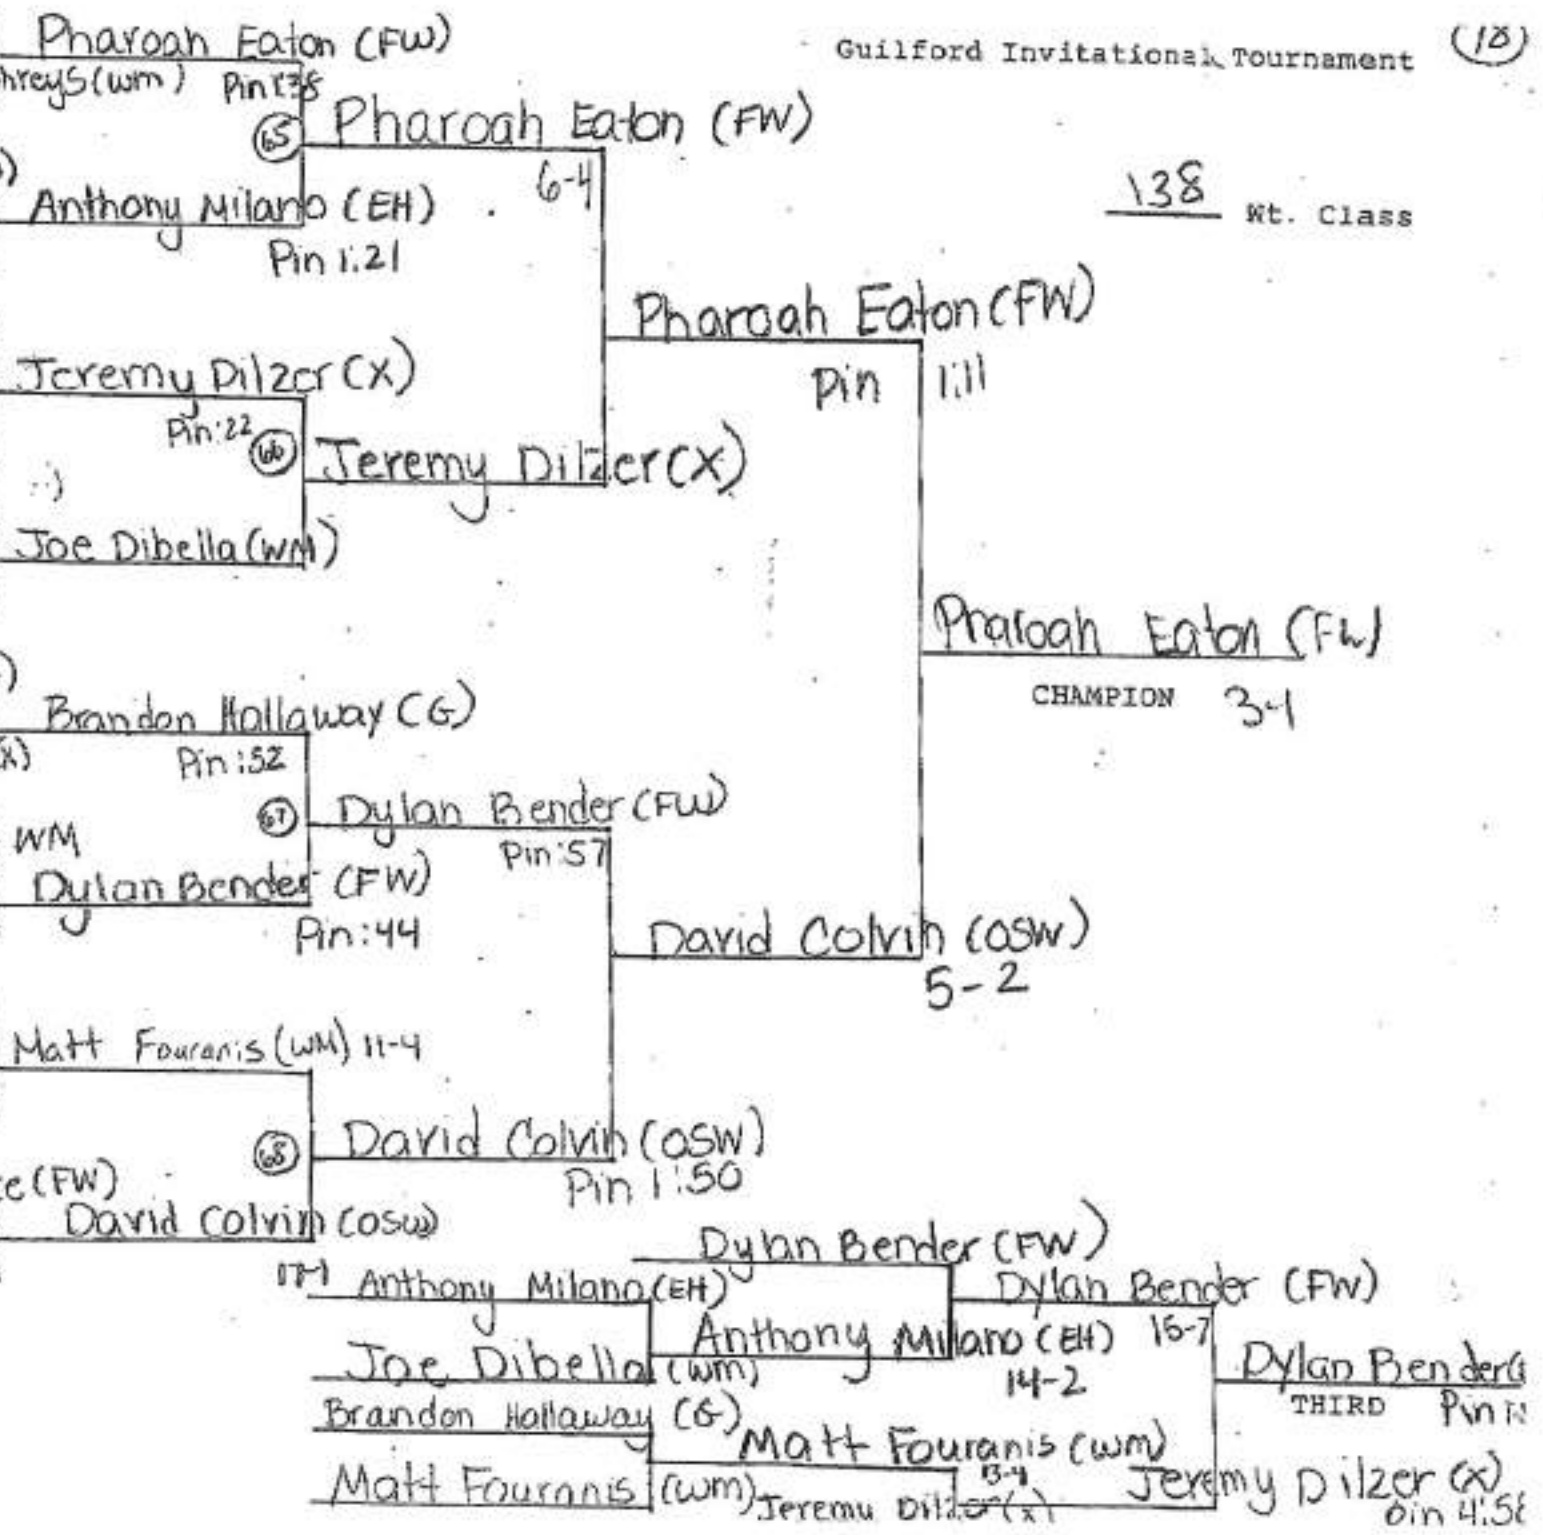

113 Wt. Class

PAGE 02/14

GUILFORD HIGH SCHOOL

2834536768

12/17/2012 12:15

120 Wt. Class

138 Wt. Class

- 17 ~~John Humphreys (wm)~~ (3)
- 16 ~~John Humphreys (wm)~~
- 4 ~~Drew Dariani (Gsw)~~
- 8 ~~Anthony Milano (EH)~~ (5)
- 5 ~~Jeremy Dilzer (X)~~
- 12 ~~Andrew Tischer (G)~~ (5)
- 13 ~~Joe Dibella (wm)~~ (6)
- 20 ~~Joe Dibella (wm)~~ (6)
- 3 ~~Brandon Hallaway (G)~~
- 19 ~~Joe Dibella (X)~~ (17)
- 14 ~~Ryan Forester (wm)~~ (11)
- 6 ~~Dylan Bender (FW)~~ (12)
- 7 ~~Brendan Sweeney (W)~~
- 10 ~~Matt Fouranis (wm)~~ (19)
- 15 ~~Trevor Price (FW)~~ (6)
- 18 ~~Ryan Forester (wm)~~ (20)
- 2 ~~David Colvin (Gsw)~~